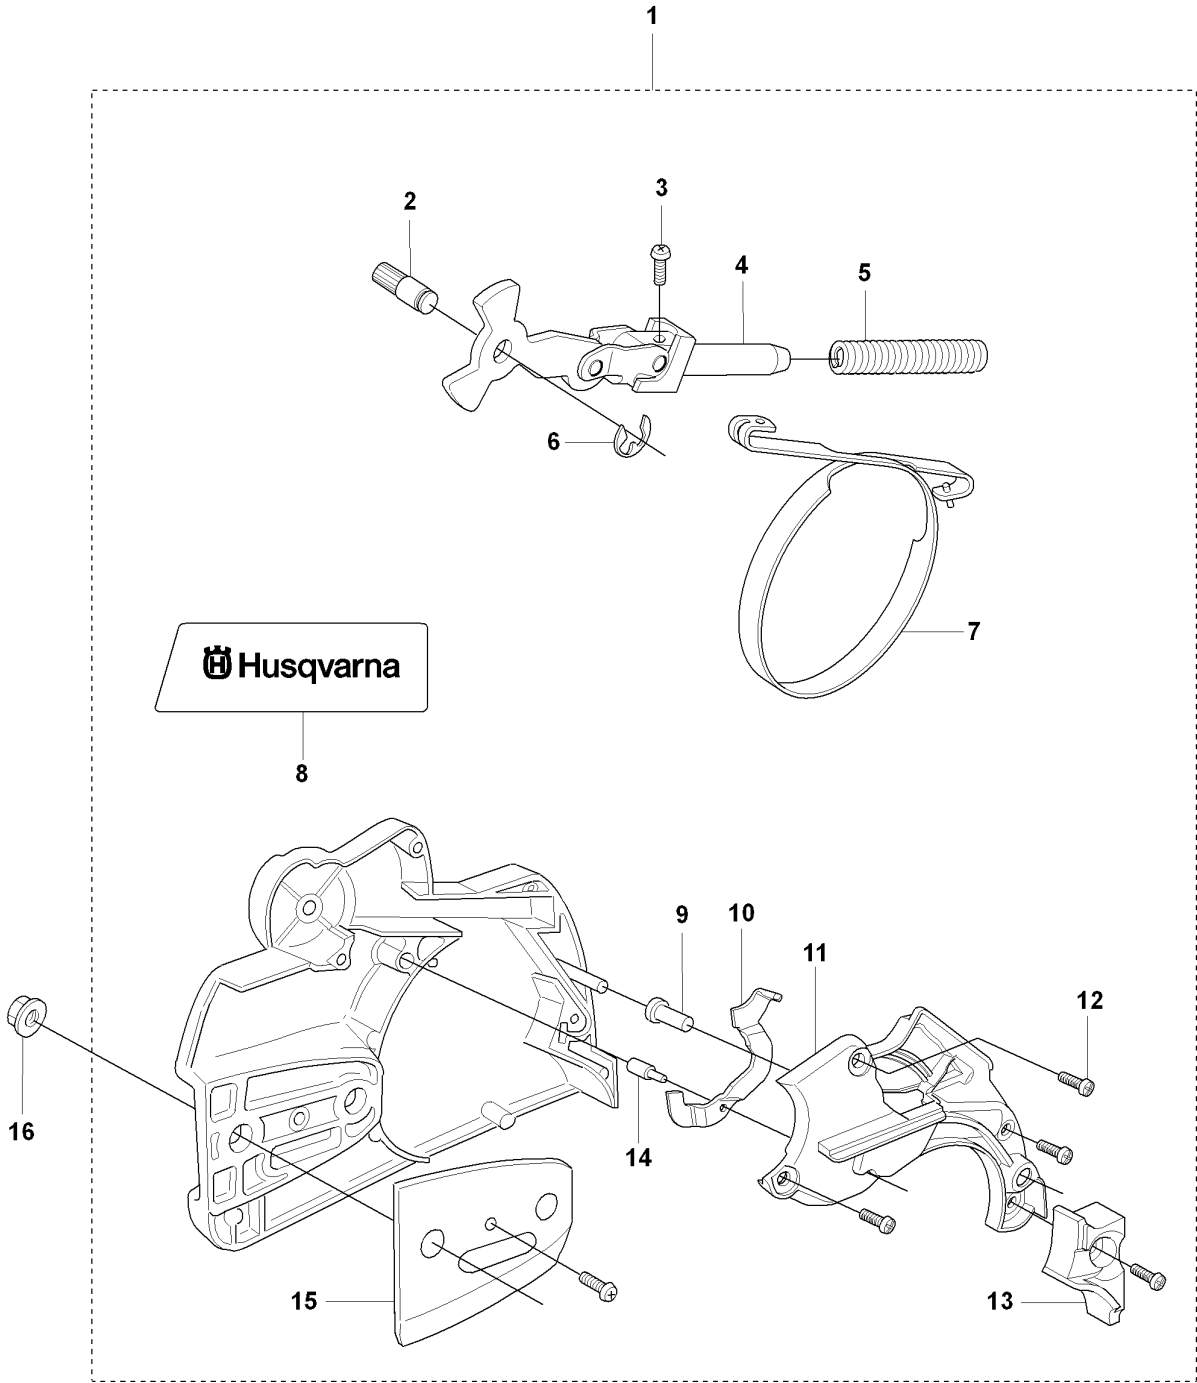

# SPARE PARTS LIST

## CHAIN SAWS

353 TRIOBRAKE, 20083600001-Current

## CHAIN BRAKE &amp; CLUTCH COVER

353 TRIOBRAKE, 20083600001-Current

Ref	Part No	Description	Remark	QTY	KIT
1	537 10 78-02	CHAIN BRAKE		1	
2	503 89 29-01	PIN		1	1
3	503 21 70-10	SCREW CCRPANT		1	1
4	503 89 08-02	KNEE JOINT ASSY		1	1
5	503 46 59-01	BRAKE SPRING		1	1
6	735 31 08-20	E-CLIP		1	1
7	537 04 30-02	BRAKE BAND ASSY		1	1
8	537 37 04-01	LABEL		1	1
9	503 85 52-01	GUIDE BUSHING		1	1
10	537 05 79-01	LEVER		1	1
11	537 05 80-01	HUB CAP		1	1
12	503 21 70-10	SCREW CCRPANT		5	1
13	537 08 90-01	WEAR PROTECTION		1	1
14	503 75 18-02	PIN KNEE-JOINT		1	1
15	503 85 66-01	COVER PLATE		1	1
16	503 22 00-01	HEXAGON NUT		2	

## FUEL TANK &amp; HANDLE

353 TRIOBRAKE, 20083600001-Current

Ref	Part No	Description	Remark	QTY	KIT
1	503 21 70-10	SCREW CCRPANT		1	
2	537 05 88-01	HUB CAP		1	
3	503 21 75-35	SCREW IHSCFT		1	14
4	721 12 13-30	GROOVED PIN		1	14
5	537 05 92-01	TORSION SPRING		1	14
6	537 13 01-01	BELLOWS		1	14
7	537 26 58-01	SLEEVE		1	14
8	537 16 50-02	CLAMP		1	
9	537 05 81-03	CABLE ASSY		1	
10	503 85 44-01	THROTTLE LOCKOUT		1	15
11	503 99 86-01	RECOIL SPRING		5	15
12	720 18 25-20	PARALLEL PIN		1	15
13	503 85 45-01	TRIGGER		1	15
14	537 35 95-01	TANK VENT ASSY		1	15
15	537 09 96-08	FUEL TANK ASSY			