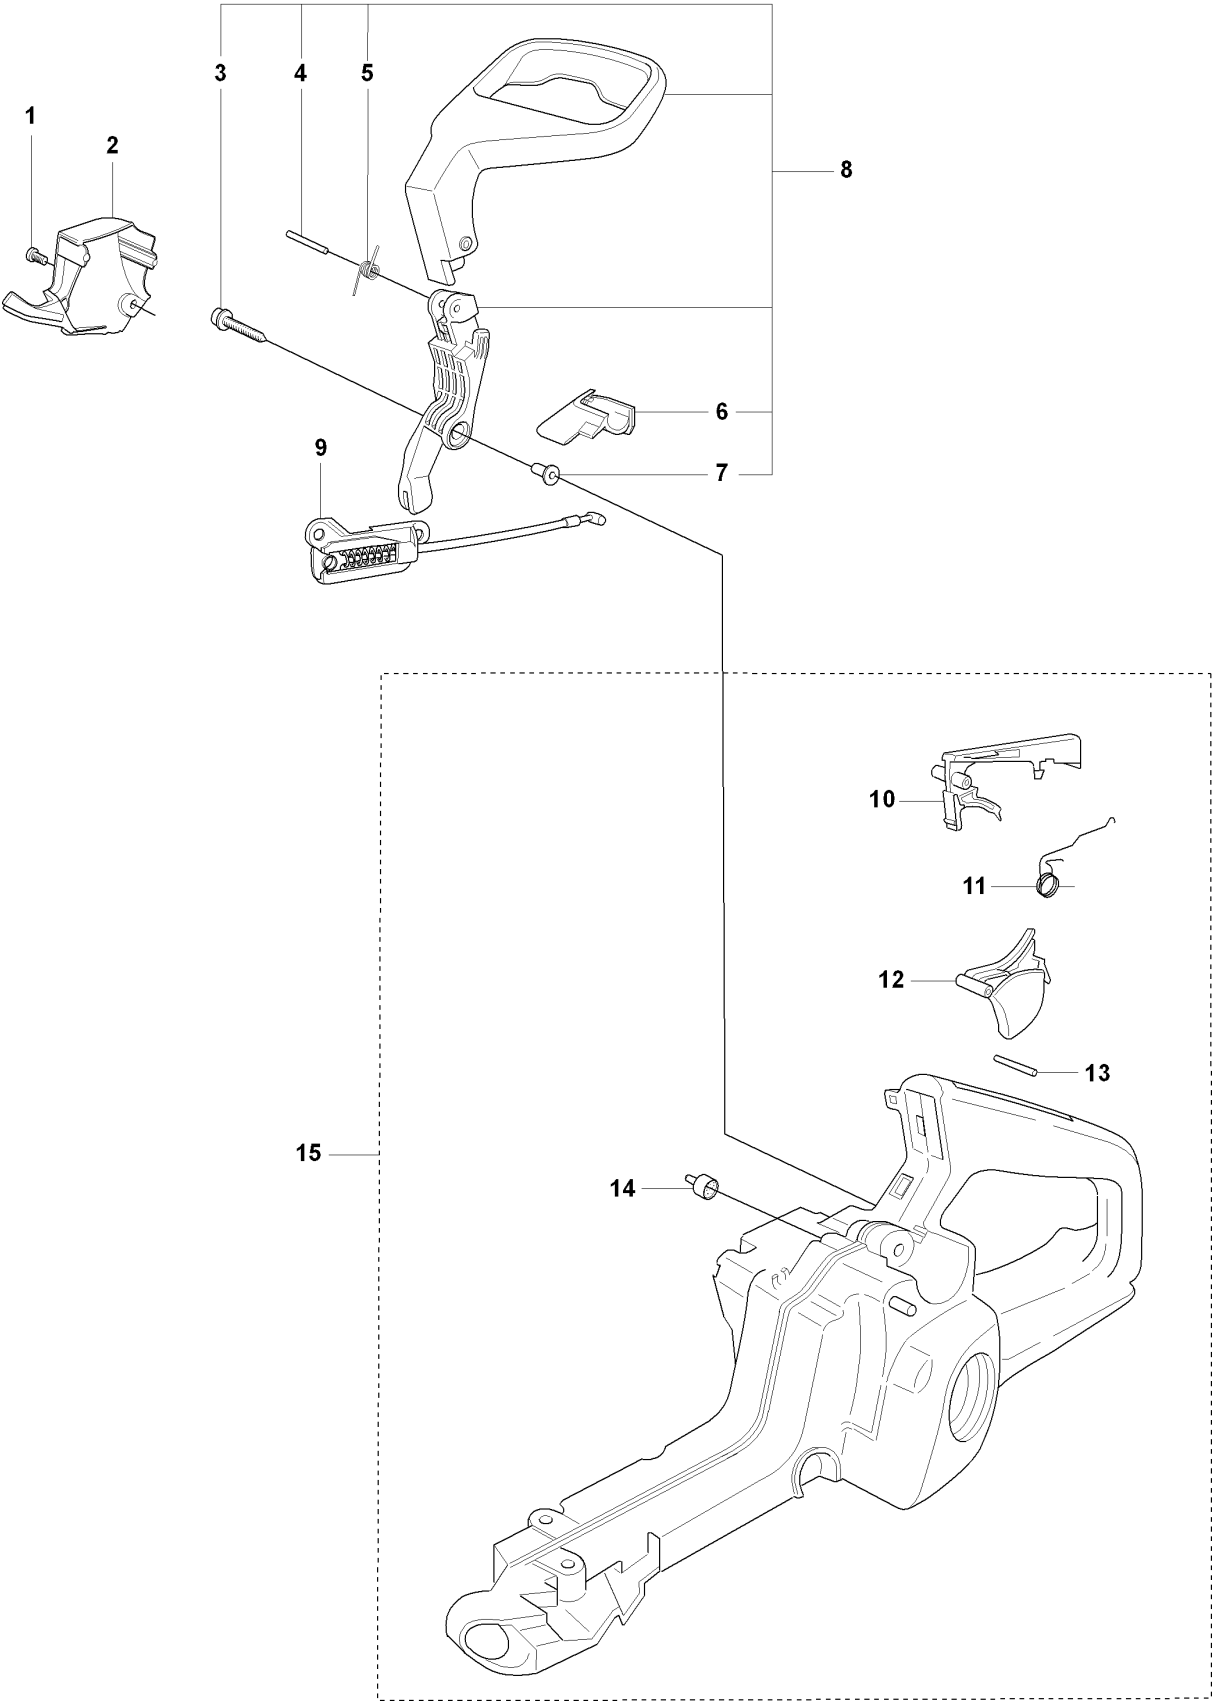

# SPARE PARTS LIST

## CHAIN SAWS

353 TRIOBRAKE, 20083600001-Current

## CHAIN BRAKE &amp; CLUTCH COVER

353 TRIOBRAKE, 20083600001-Current

Ref	Part No	Description	Remark	QTY	KIT
1	537 10 78-02	CHAIN BRAKE		1	
2	503 89 29-01	PIN		1	1
3	503 21 70-10	SCREW CCRPANT		1	1
4	503 89 08-02	KNEE JOINT ASSY		1	1
5	503 46 59-01	BRAKE SPRING		1	1
6	735 31 08-20	E-CLIP		1	1
7	537 04 30-02	BRAKE BAND ASSY		1	1
8	537 37 04-01	LABEL		1	1
9	503 85 52-01	GUIDE BUSHING		1	1
10	537 05 79-01	LEVER		1	1
11	537 05 80-01	HUB CAP		1	1
12	503 21 70-10	SCREW CCRPANT		5	1
13	537 08 90-01	WEAR PROTECTION		1	1
14	503 75 18-02	PIN KNEE-JOINT		1	1
15	503 85 66-01	COVER PLATE		1	1
16	503 22 00-01	HEXAGON NUT		2	

## FUEL TANK &amp; HANDLE

353 TRIOBRAKE, 20083600001-Current

Ref	Part No	Description	Remark	QTY	KIT
1	503 21 70-10	SCREW CCRPANT		1	
2	537 05 88-01	HUB CAP		1	
3	503 21 75-35	SCREW IHSCFT		1	14
4	721 12 13-30	GROOVED PIN		1	14
5	537 05 92-01	TORSION SPRING		1	14
6	537 13 01-01	BELLOWS		1	14
7	537 26 58-01	SLEEVE		1	14
8	537 16 50-02	CLAMP		1	
9	537 05 81-03	CABLE ASSY		1	
10	503 85 44-01	THROTTLE LOCKOUT		1	15
11	503 99 86-01	RECOIL SPRING		5	15
12	720 18 25-20	PARALLEL PIN		1	15
13	503 85 45-01	TRIGGER		1	15
14	537 35 95-01	TANK VENT ASSY		1	15
15	537 09 96-08	FUEL TANK ASSY			