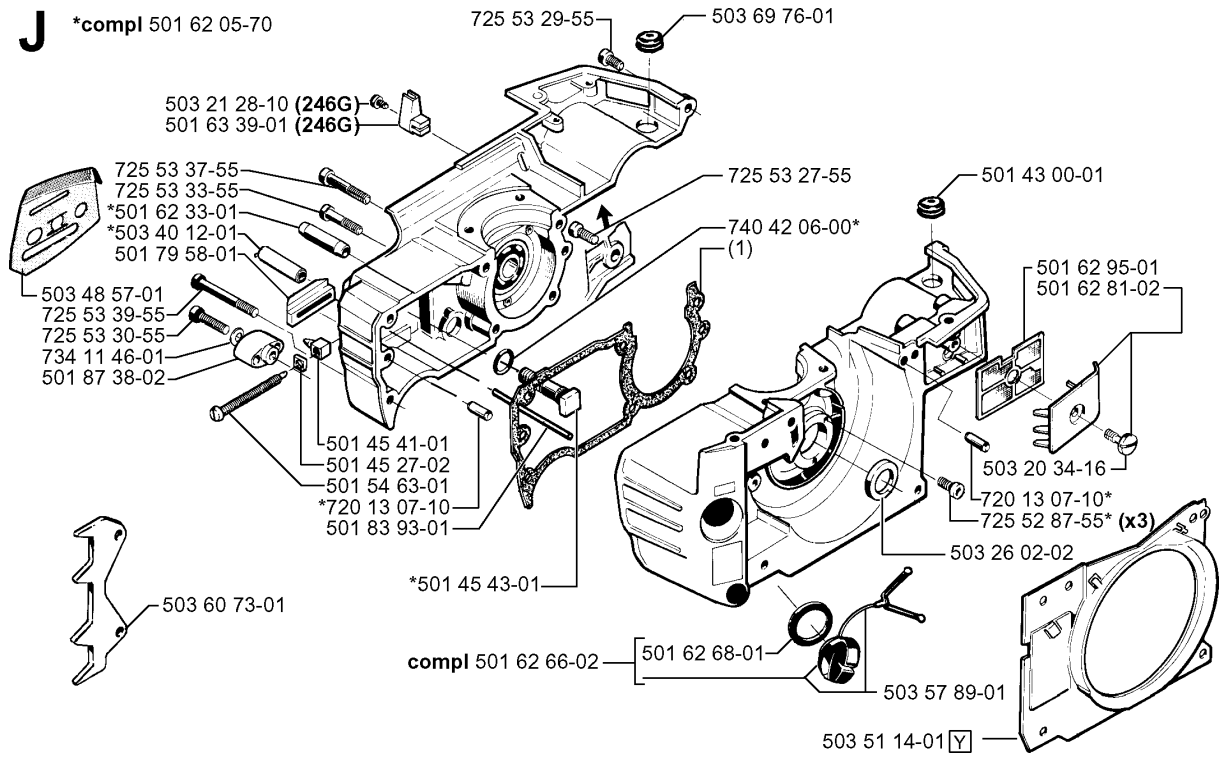

## CLUTCH &amp; OIL PUMP

42, 20014000001-Current

Part No	Description	Remark	QTY KIT
501 45 74-02	RIM	.325 X7	1
501 54 41-02	OIL SCREEN		1
501 61 58-01	SPRING		1
501 62 35-02	OIL PUMP ASSY		1
501 62 43-01	SEALING RING		1
501 63 66-05	CLUTCH DRUM	.325 X7	1
501 66 48-01	PUMP PISTON		1
501 66 49-01	TÄTNINGSPROPP		1
501 87 23-01	LOCKING SPRING		1
501 87 65-01	OIL HOSE		1
503 16 69-01	PIN SCREW		1
503 21 29-06	SCREW CCRPANT		1
503 23 00-04	WASHER		1
503 52 12-01	WASHER		1
503 55 79-01	PUMP PINION		1
503 65 71-01	CLUTCH ASSY		1
503 74 20-02	CLUTCH DRUM	.325 X7	1
503 81 19-01	NEEDLE BEARING		1
503 81 19-01	NEEDLE BEARING		1
504 21 00-16	CLUTCH SPRING		1
725 52 93-56	SCREW IHSCM		3