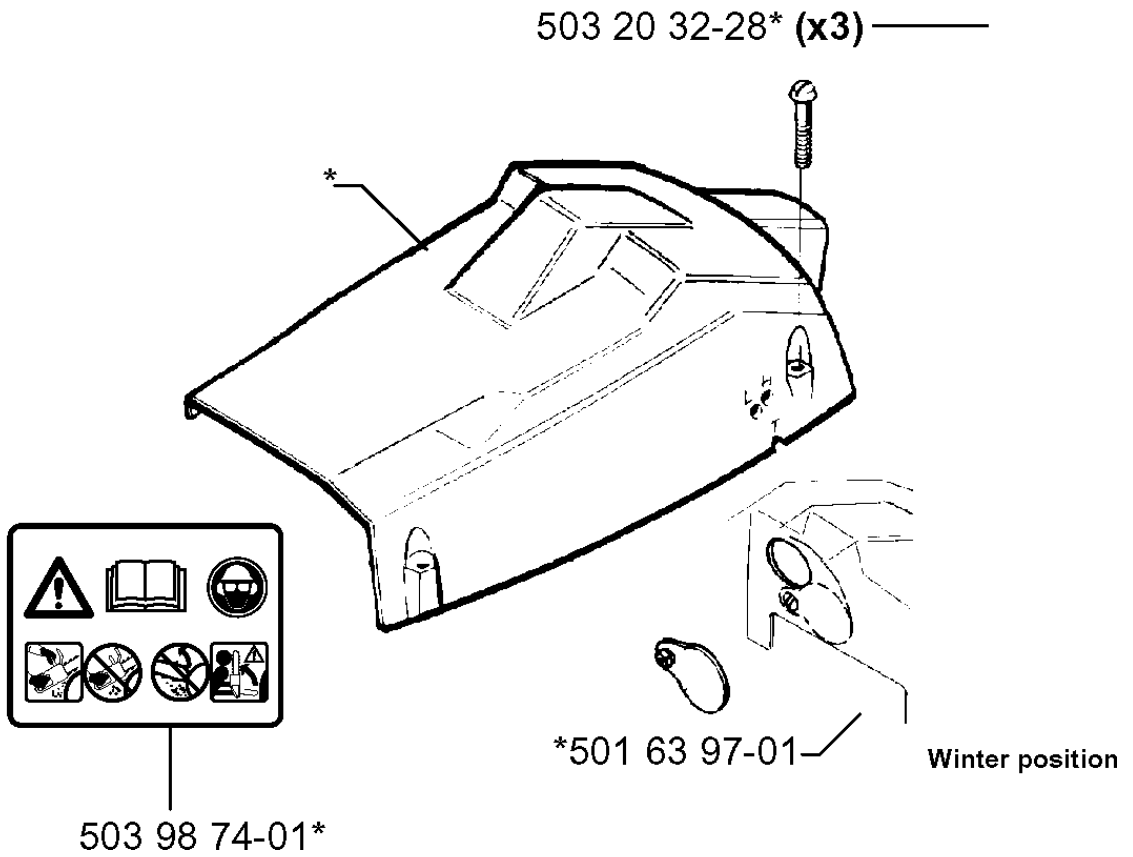

B *compl 503 45 59-06