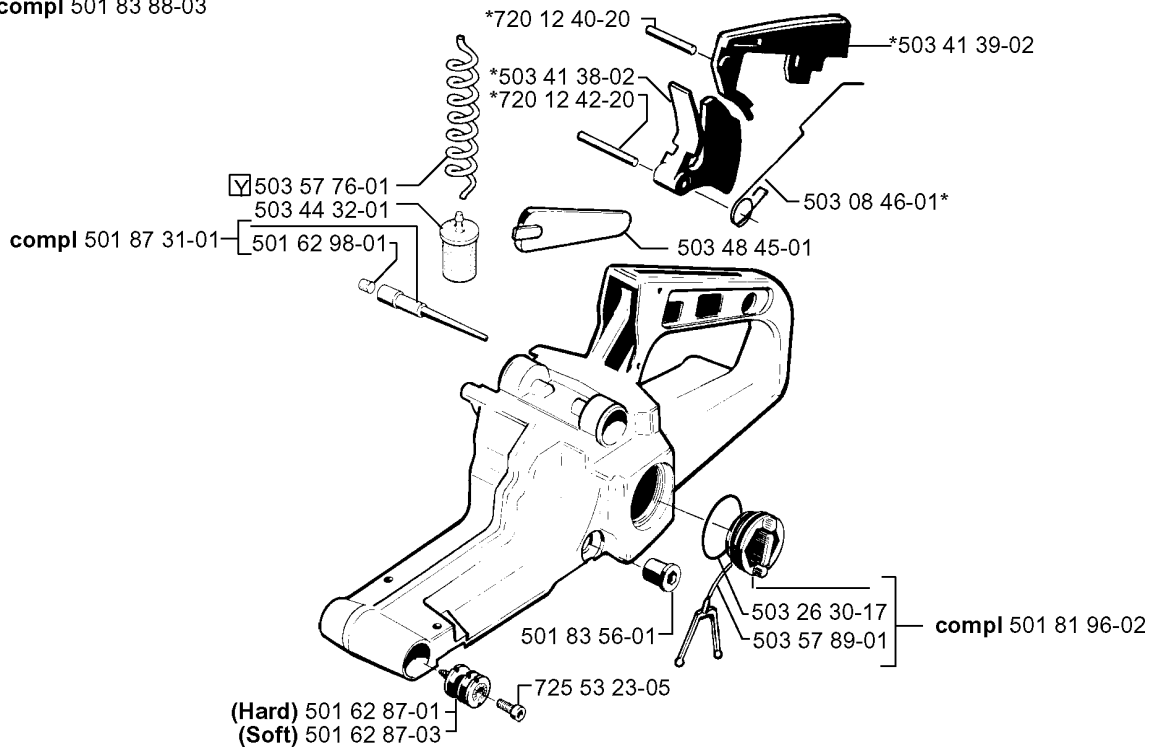

E *compl 501 83 88-03