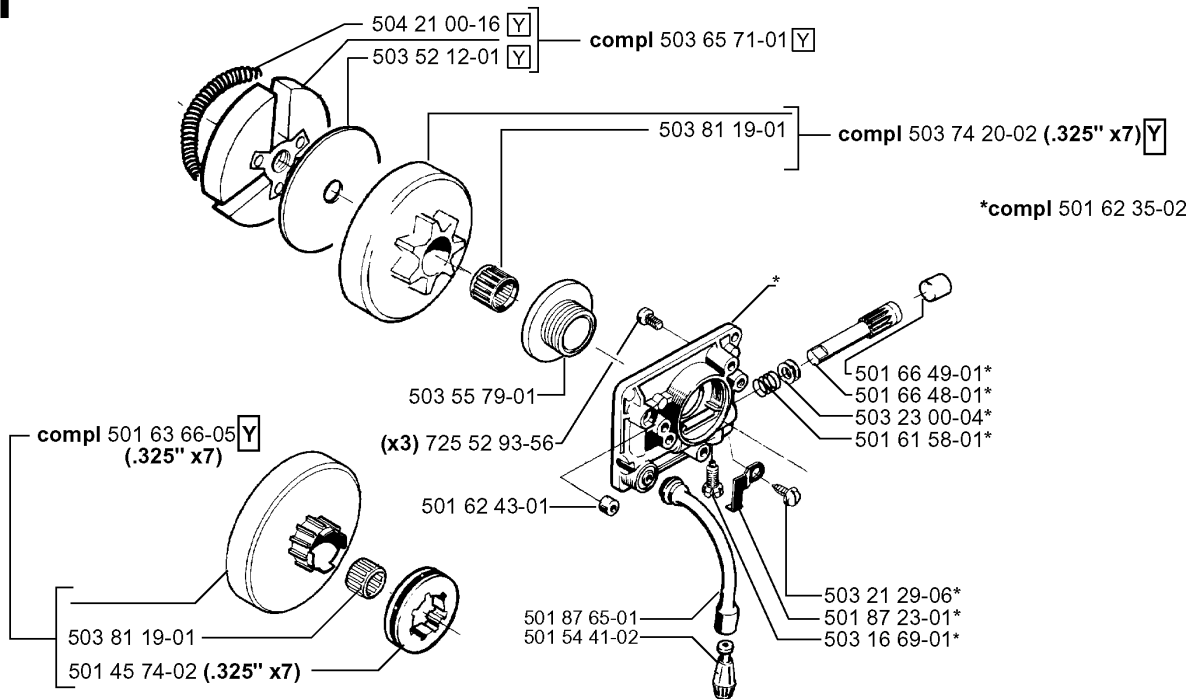

**G** \*compl 503 53 67-04

CRANKSHAFT

42, 20014000001-Current

Part No	Description	Remark	QTY KIT
501 59 40-02	BALL BEARING		1
501 61 49-01	SEALING RING		1
503 41 41-01	NEEDLE BEARING		1
503 53 67-04	CRANKSHAFT		1
735 88 04-00	WOODRUFF KEY		1
738 22 01-25	BALL BEARING		1

## CLUTCH &amp; OIL PUMP

42, 20014000001-Current

Part No	Description	Remark	QTY KIT
501 45 74-02	RIM	.325 X7	1
501 54 41-02	OIL SCREEN		1
501 61 58-01	SPRING		1
501 62 35-02	OIL PUMP ASSY		1
501 62 43-01	SEALING RING		1
501 63 66-05	CLUTCH DRUM	.325 X7	1
501 66 48-01	PUMP PISTON		1
501 66 49-01	TÄTNINGSPROPP		1
501 87 23-01	LOCKING SPRING		1
501 87 65-01	OIL HOSE		1
503 16 69-01	PIN SCREW		1
503 21 29-06	SCREW CCRPANT		1
503 23 00-04	WASHER		1
503 52 12-01	WASHER		1
503 55 79-01	PUMP PINION		1
503 65 71-01	CLUTCH ASSY		1
503 74 20-02	CLUTCH DRUM	.325 X7	1
503 81 19-01	NEEDLE BEARING		1
503 81 19-01	NEEDLE BEARING		1
504 21 00-16	CLUTCH SPRING		1
725 52 93-56	SCREW IHSCM		3