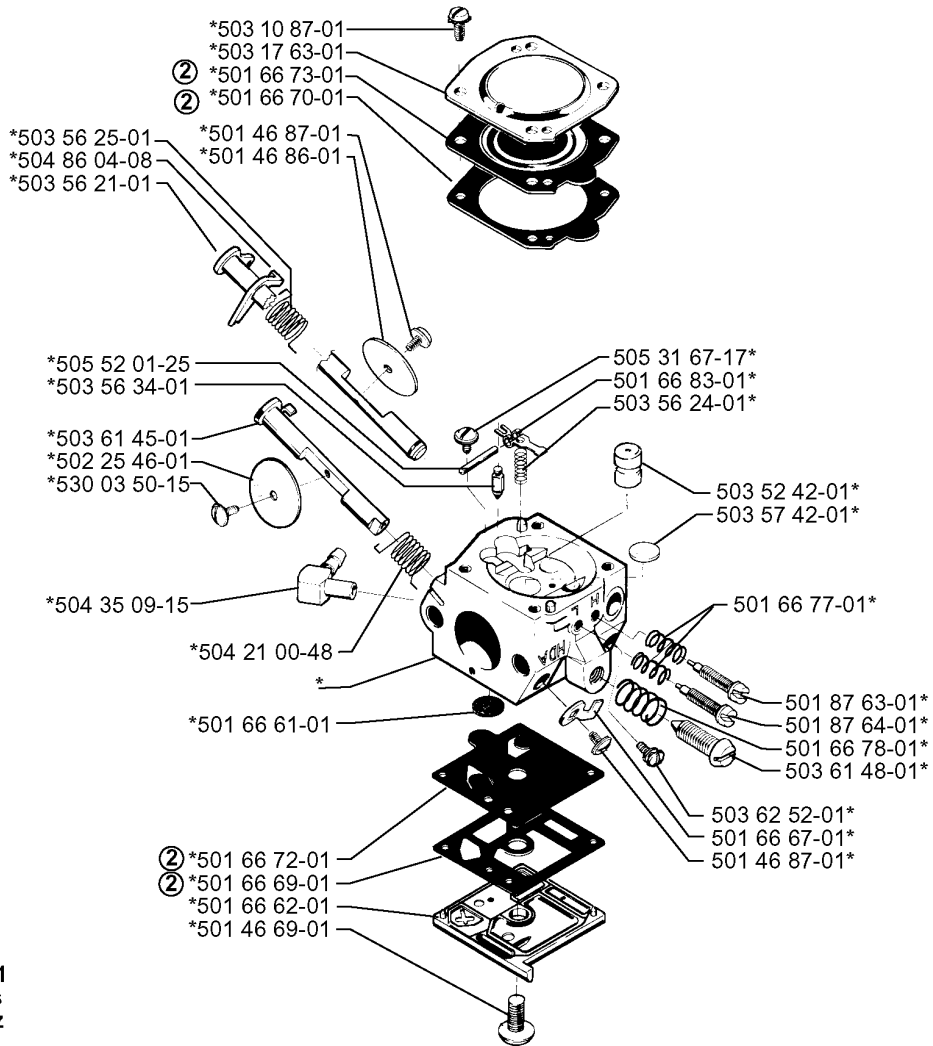

M *compl 503 28 10-19 **Y**

Walbro HDA-98

② 501 66 84-01
Set of gaskets
Dichtungssatz
Jeu de joints
Juego de juntas
Packningssats