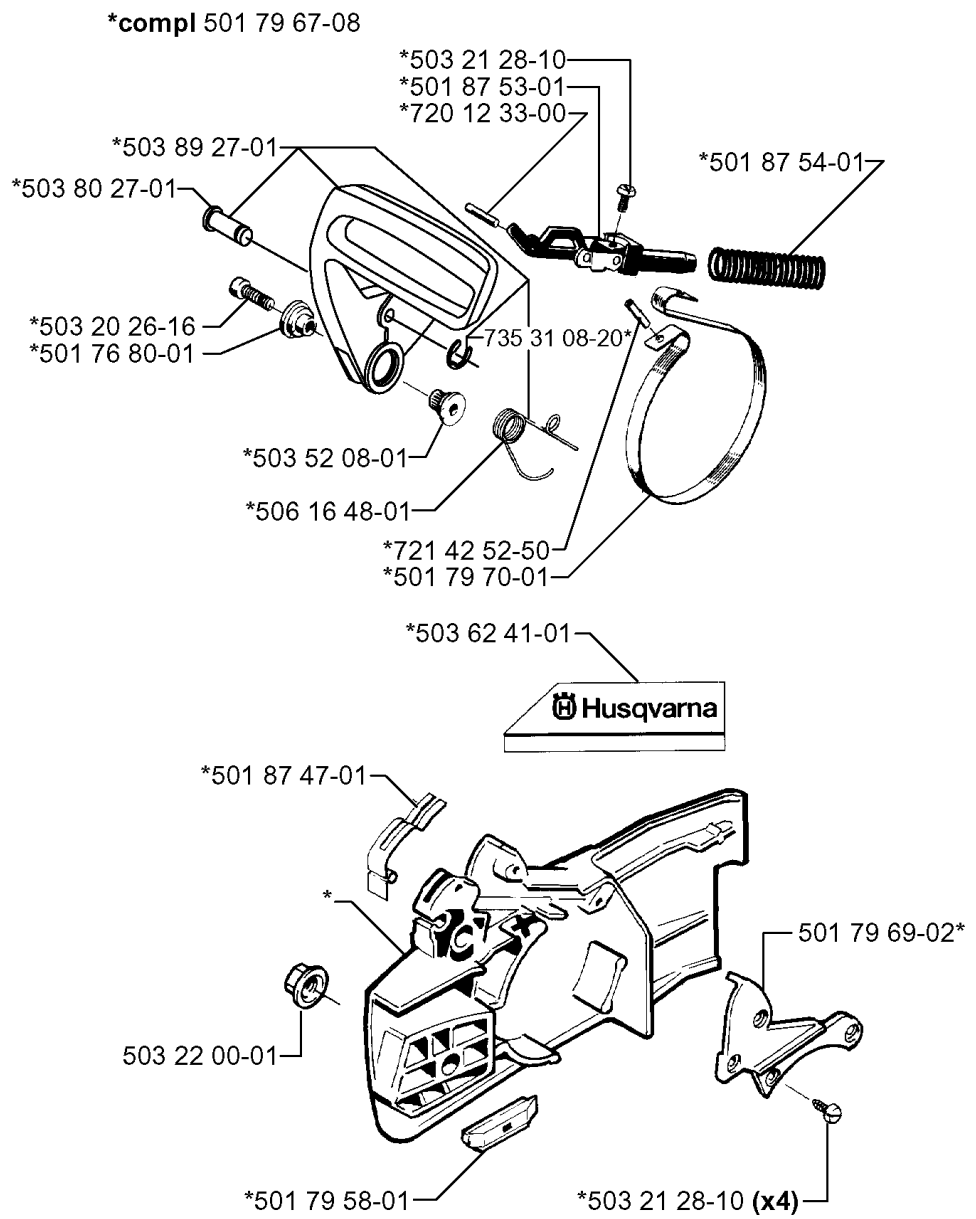

# SPARE PARTS LIST

CHAIN SAWS

42, 20014000001-Current

**A**

## CHAIN BRAKE

42, 20014000001-Current

Part No	Description	Remark	QTY KIT
501 76 80-01	SHAFT		1
501 79 58-01	CHAIN GUIDE		1
501 79 67-08	CLUTCH COVER ASSY		1
501 79 69-02	HUB CAP		1
501 79 70-01	BRAKE BAND		1
501 87 47-01	SPRING		1
501 87 53-01	KNEE JOINT ASSY		1
501 87 54-01	BRAKE SPRING		1
503 20 26-16	SCREW IHSCM		1
503 21 28-10	SCREW CCRPANT		4
503 21 28-10	SCREW CCRPANT		1
503 22 00-01	HEXAGON NUT		1
503 52 08-01	SHAFT		1
503 62 41-01	LABEL		1
503 80 27-01	PIVOT PIN		1
503 89 27-01	HAND GUARD		1
506 16 48-01	POSITION SPRING		1
720 12 33-00	PARALLEL PIN		1
721 42 52-50	SPRING PIN		1
735 31 08-20	E-CLIP		1

**B** \*compl 503 45 59-06

COVER

42, 20014000001-Current

Part No	Description	Remark	QTY KIT
501 63 97-01	COVER		1
503 20 32-28	SCREW		3
503 45 59-06	CYLINDER COVER ASSY		1
503 98 74-01	LABEL		1

**C** \*compl 503 57 66-73 (42)  
 \*compl 503 73 00-72 (246)

## CYLINDER PISTON

42, 20014000001-Current

Part No	Description	Remark	QTY KIT
501 86 60-03	GASKET	1	1
503 23 51-08	SPARK PLUG	RCJ7Y	1
503 28 90-05	PISTON RING	42	1
503 28 90-10	PISTON RING	246	1
503 41 41-01	NEEDLE BEARING		1
503 55 22-01	PLUG		1
503 57 66-73	CYLINDER ASSY	42	1
503 57 68-71	PISTON ASSY	42	1
503 66 54-01	DECOMPRESSION VALVE		1
503 72 99-01	GASKET	1 0,5 MM	1
503 72 99-02	GASKET	(ASIEN) 1,0 MM	1
503 73 00-72	CYLINDER ASSY	246	1
503 73 02-71	PISTON ASSY	246	1
725 53 32-55	SCREW		4
737 44 10-00	SNAP RING		1