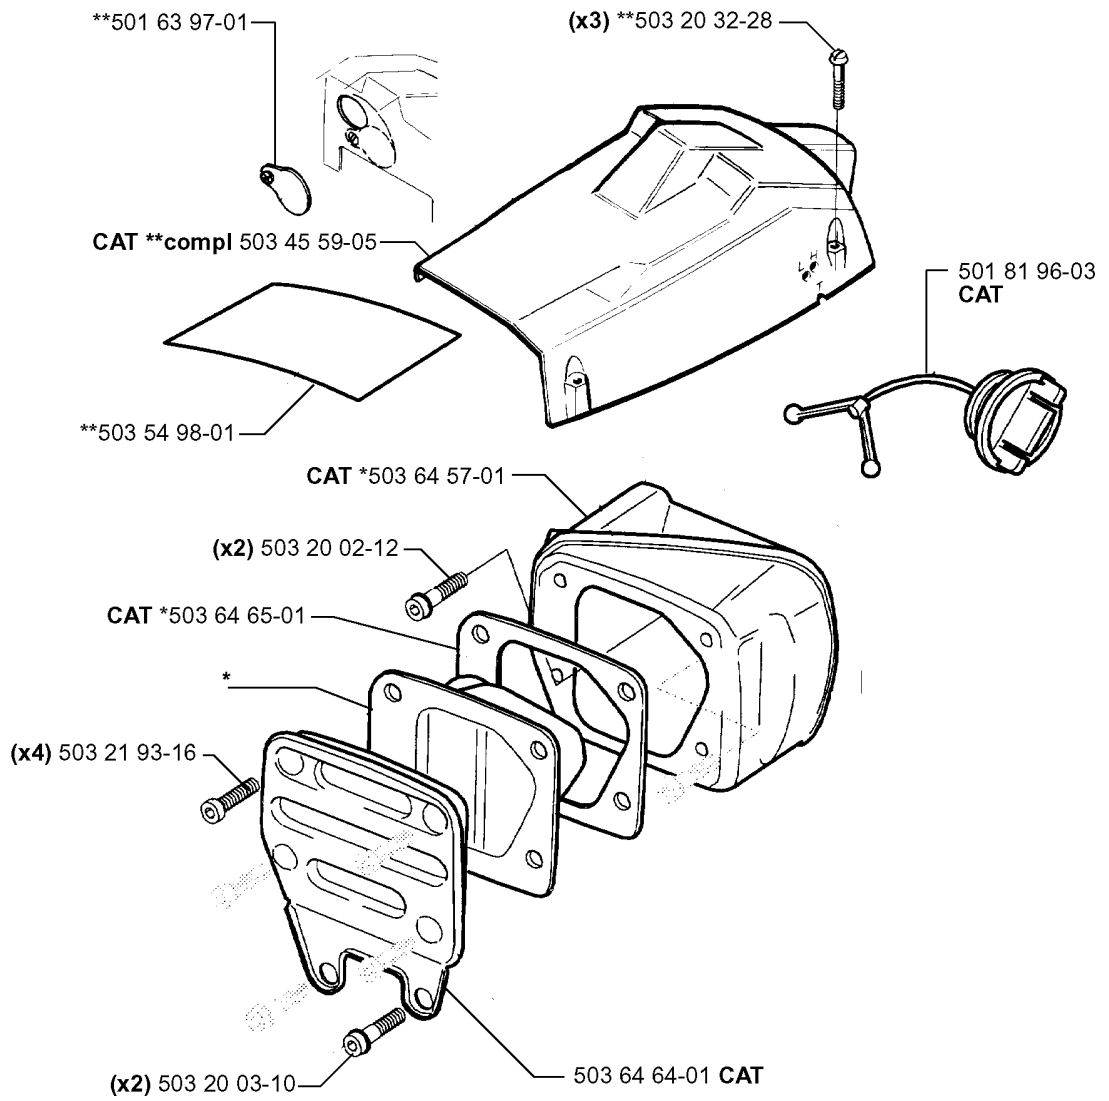

Q *compl 503 65 06-02 CAT (246)