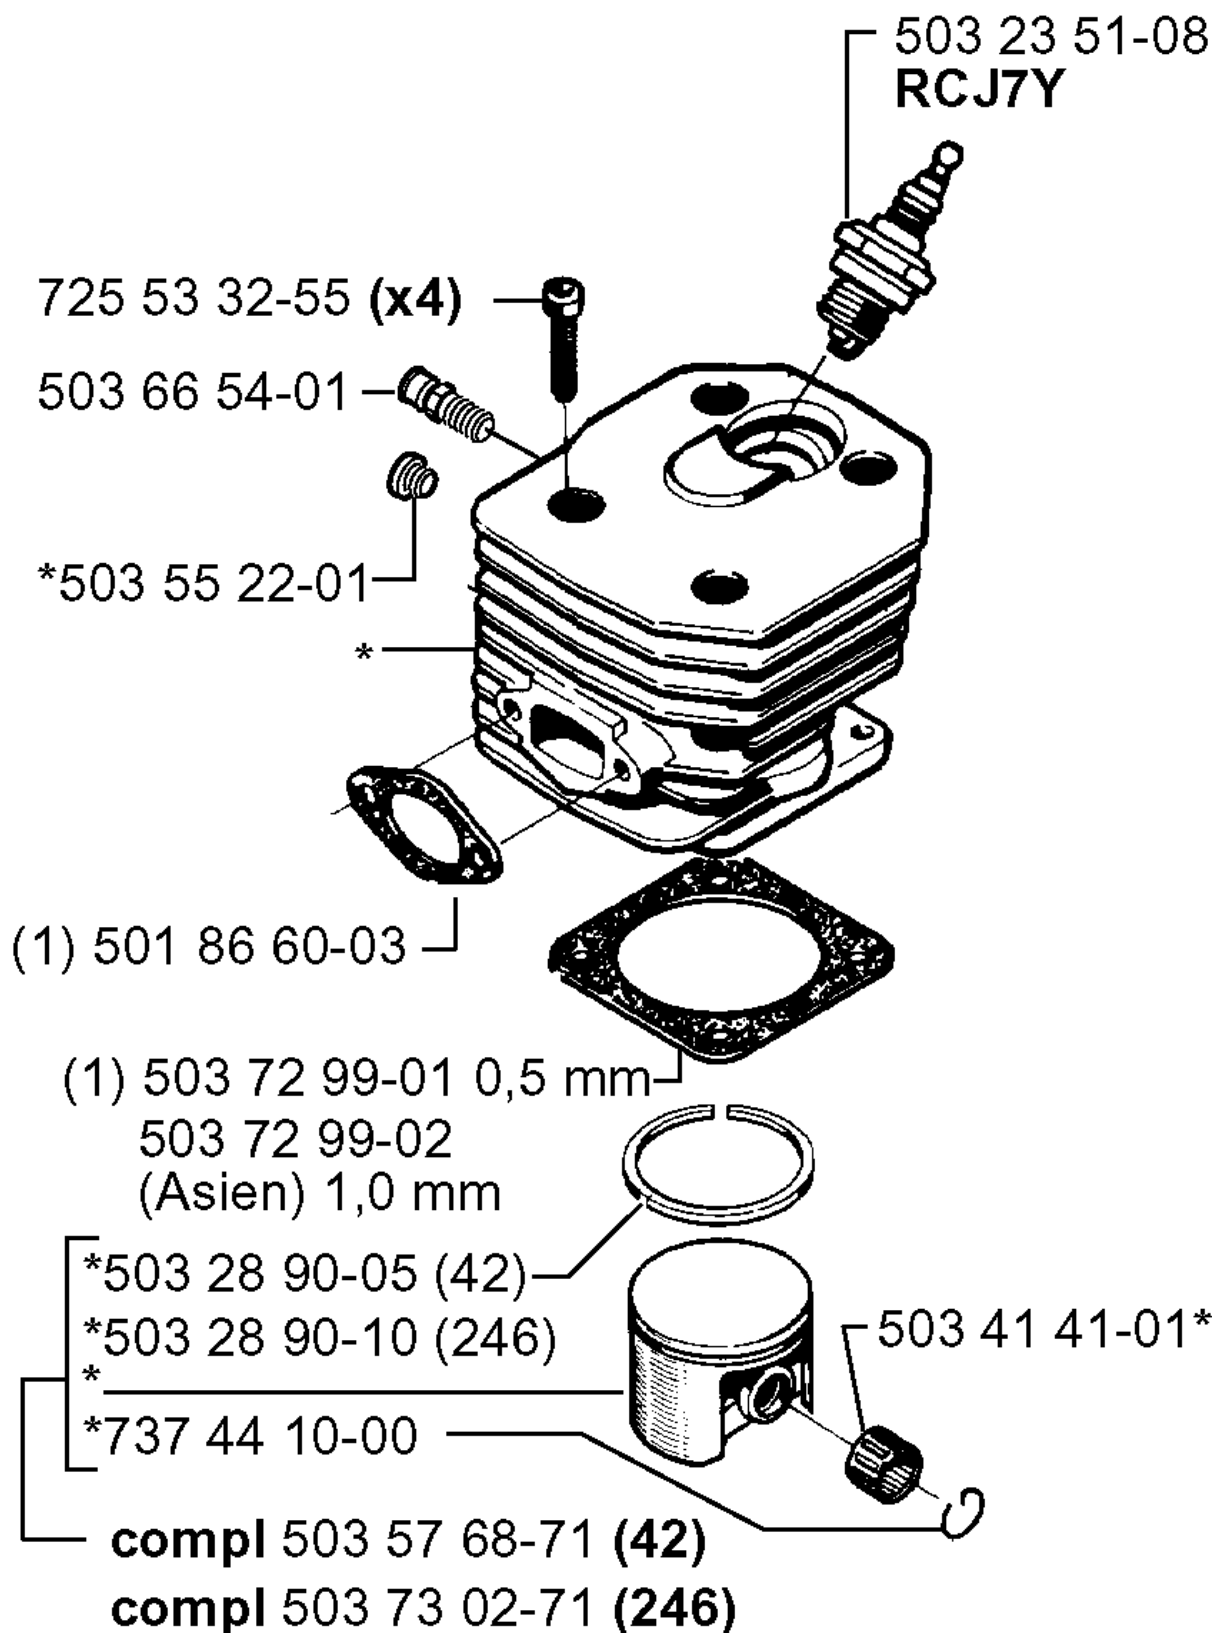

# SPARE PARTS LIST

CHAIN SAWS

42, 20014000001-Current

**A**

## CHAIN BRAKE

42, 20014000001-Current

Part No	Description	Remark	QTY KIT
501 76 80-01	SHAFT		1
501 79 58-01	CHAIN GUIDE		1
501 79 67-08	CLUTCH COVER ASSY		1
501 79 69-02	HUB CAP		1
501 79 70-01	BRAKE BAND		1
501 87 47-01	SPRING		1
501 87 53-01	KNEE JOINT ASSY		1
501 87 54-01	BRAKE SPRING		1
503 20 26-16	SCREW IHSCM		1
503 21 28-10	SCREW CCRPANT		4
503 21 28-10	SCREW CCRPANT		1
503 22 00-01	HEXAGON NUT		1
503 52 08-01	SHAFT		1
503 62 41-01	LABEL		1
503 80 27-01	PIVOT PIN		1
503 89 27-01	HAND GUARD		1
506 16 48-01	POSITION SPRING		1
720 12 33-00	PARALLEL PIN		1
721 42 52-50	SPRING PIN		1
735 31 08-20	E-CLIP		1

**B** \*compl 503 45 59-06

COVER

42, 20014000001-Current

Part No	Description	Remark	QTY KIT
501 63 97-01	COVER		1
503 20 32-28	SCREW		3
503 45 59-06	CYLINDER COVER ASSY		1
503 98 74-01	LABEL		1

**C** \*compl 503 57 66-73 (42)  
 \*compl 503 73 00-72 (246)

## CYLINDER PISTON

42, 20014000001-Current

Part No	Description	Remark	QTY KIT
501 86 60-03	GASKET	1	1
503 23 51-08	SPARK PLUG	RCJ7Y	1
503 28 90-05	PISTON RING	42	1
503 28 90-10	PISTON RING	246	1
503 41 41-01	NEEDLE BEARING		1
503 55 22-01	PLUG		1
503 57 66-73	CYLINDER ASSY	42	1
503 57 68-71	PISTON ASSY	42	1
503 66 54-01	DECOMPRESSION VALVE		1
503 72 99-01	GASKET	1 0,5 MM	1
503 72 99-02	GASKET	(ASIEN) 1,0 MM	1
503 73 00-72	CYLINDER ASSY	246	1
503 73 02-71	PISTON ASSY	246	1
725 53 32-55	SCREW		4
737 44 10-00	SNAP RING		1