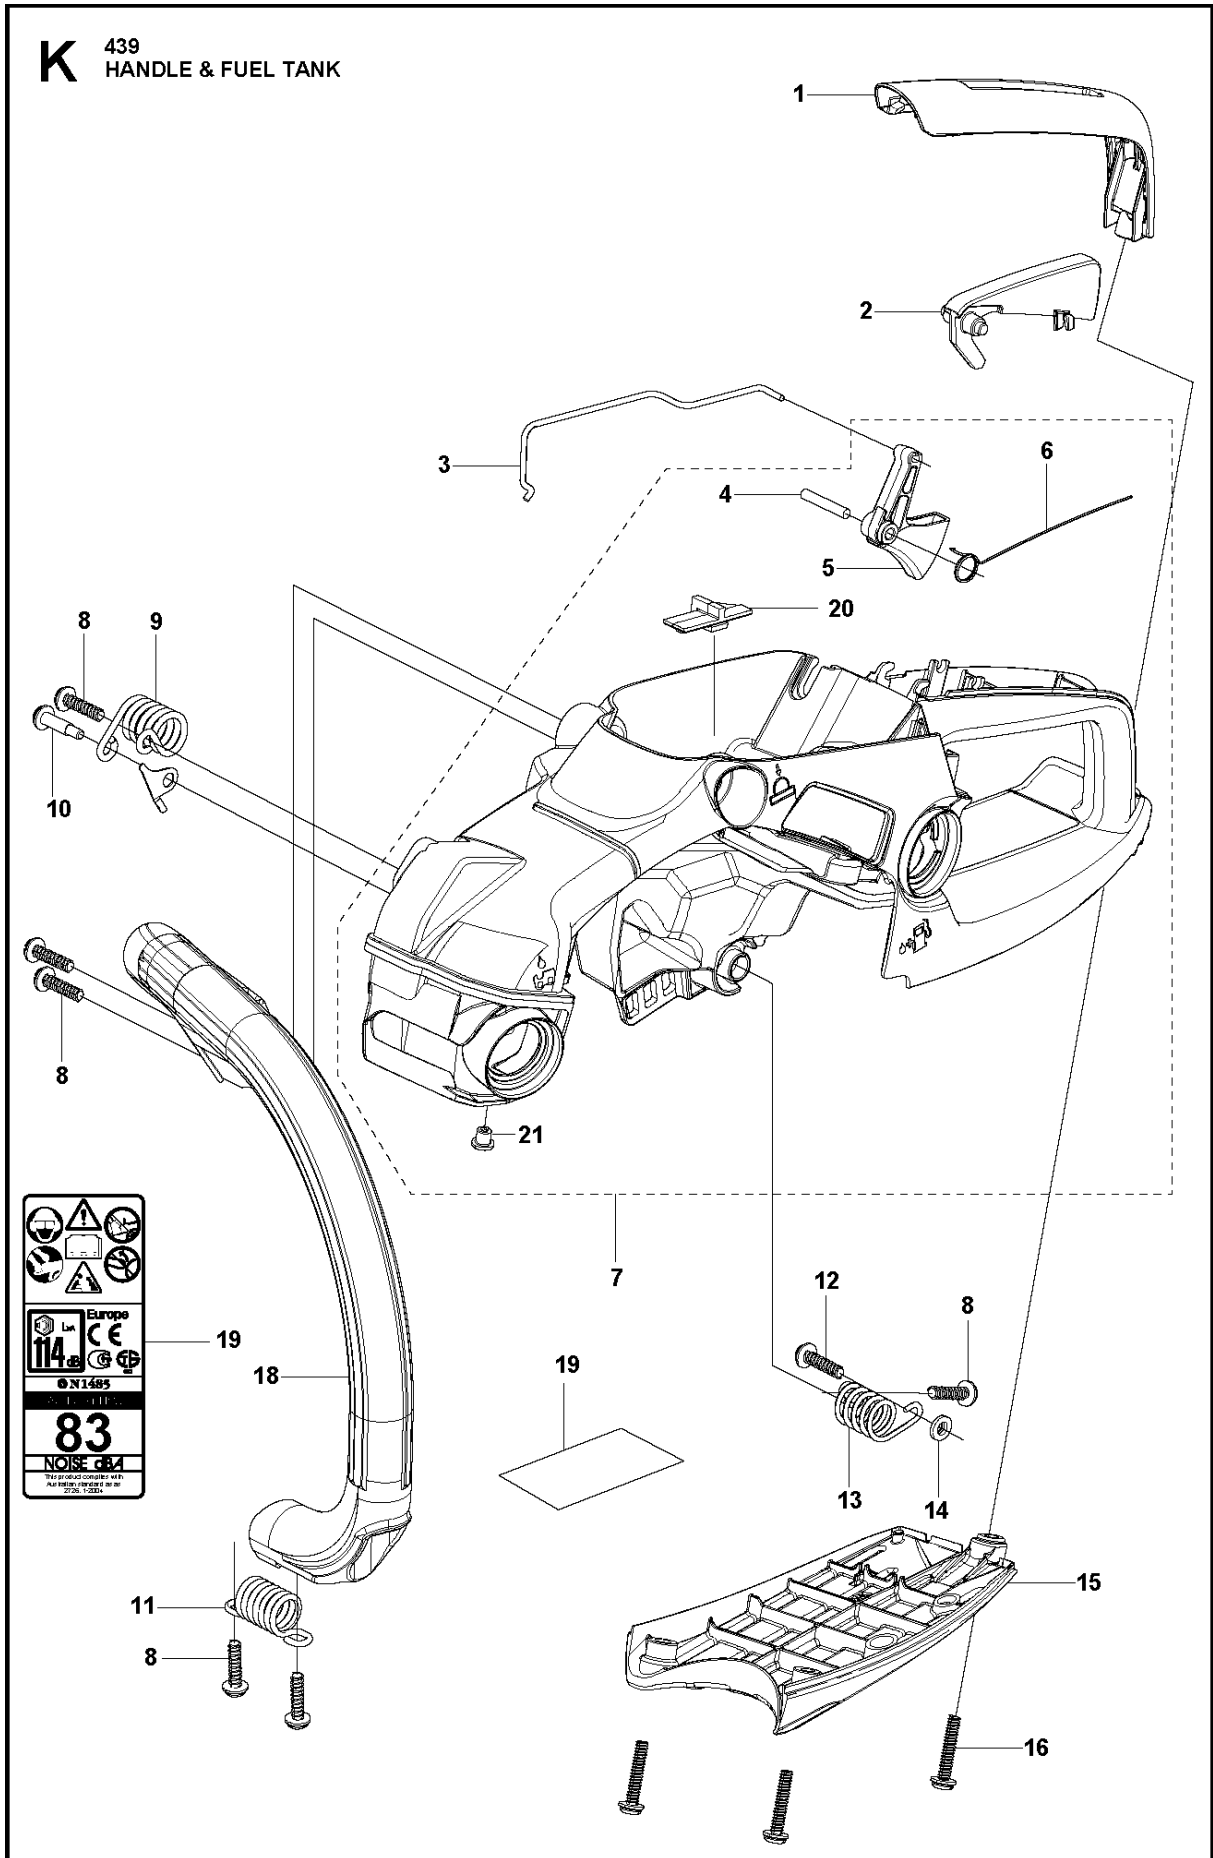

K 439
HANDLE & FUEL TANK

Ref	Part No	Description	Remark	QTY KIT
1	579 31 16-01	COVER		1
2	522 01 70-01	ARM		1
3	579 31 15-01	THROTTLE ROD		1
4	521 52 24-01	PIN		1
5	581 64 18-01	THROTTLE LEVER		1
6	521 07 89-01	SPRING		1
7	579 31 43-01	HANDLE		1
8	521 51 81-01	SCREW		6
9	579 31 28-01	SPRING		1
10	581 94 51-01	SCREW		1
11	583 83 29-01	SPRING		1
12	521 51 80-01	SCREW		1
13	522 64 24-01	SPRING.PTO		1
14	513 19 23-01	SPACER		1
15	579 31 17-01	COVER		1
16	512 84 81-01	SCREW		3
18	579 31 22-01	FRONT HANDLE		1
19	579 31 34-01	DECAL		1
20	584 89 37-01	GROMMET		1
21	513 73 74-01	GROMMET		1