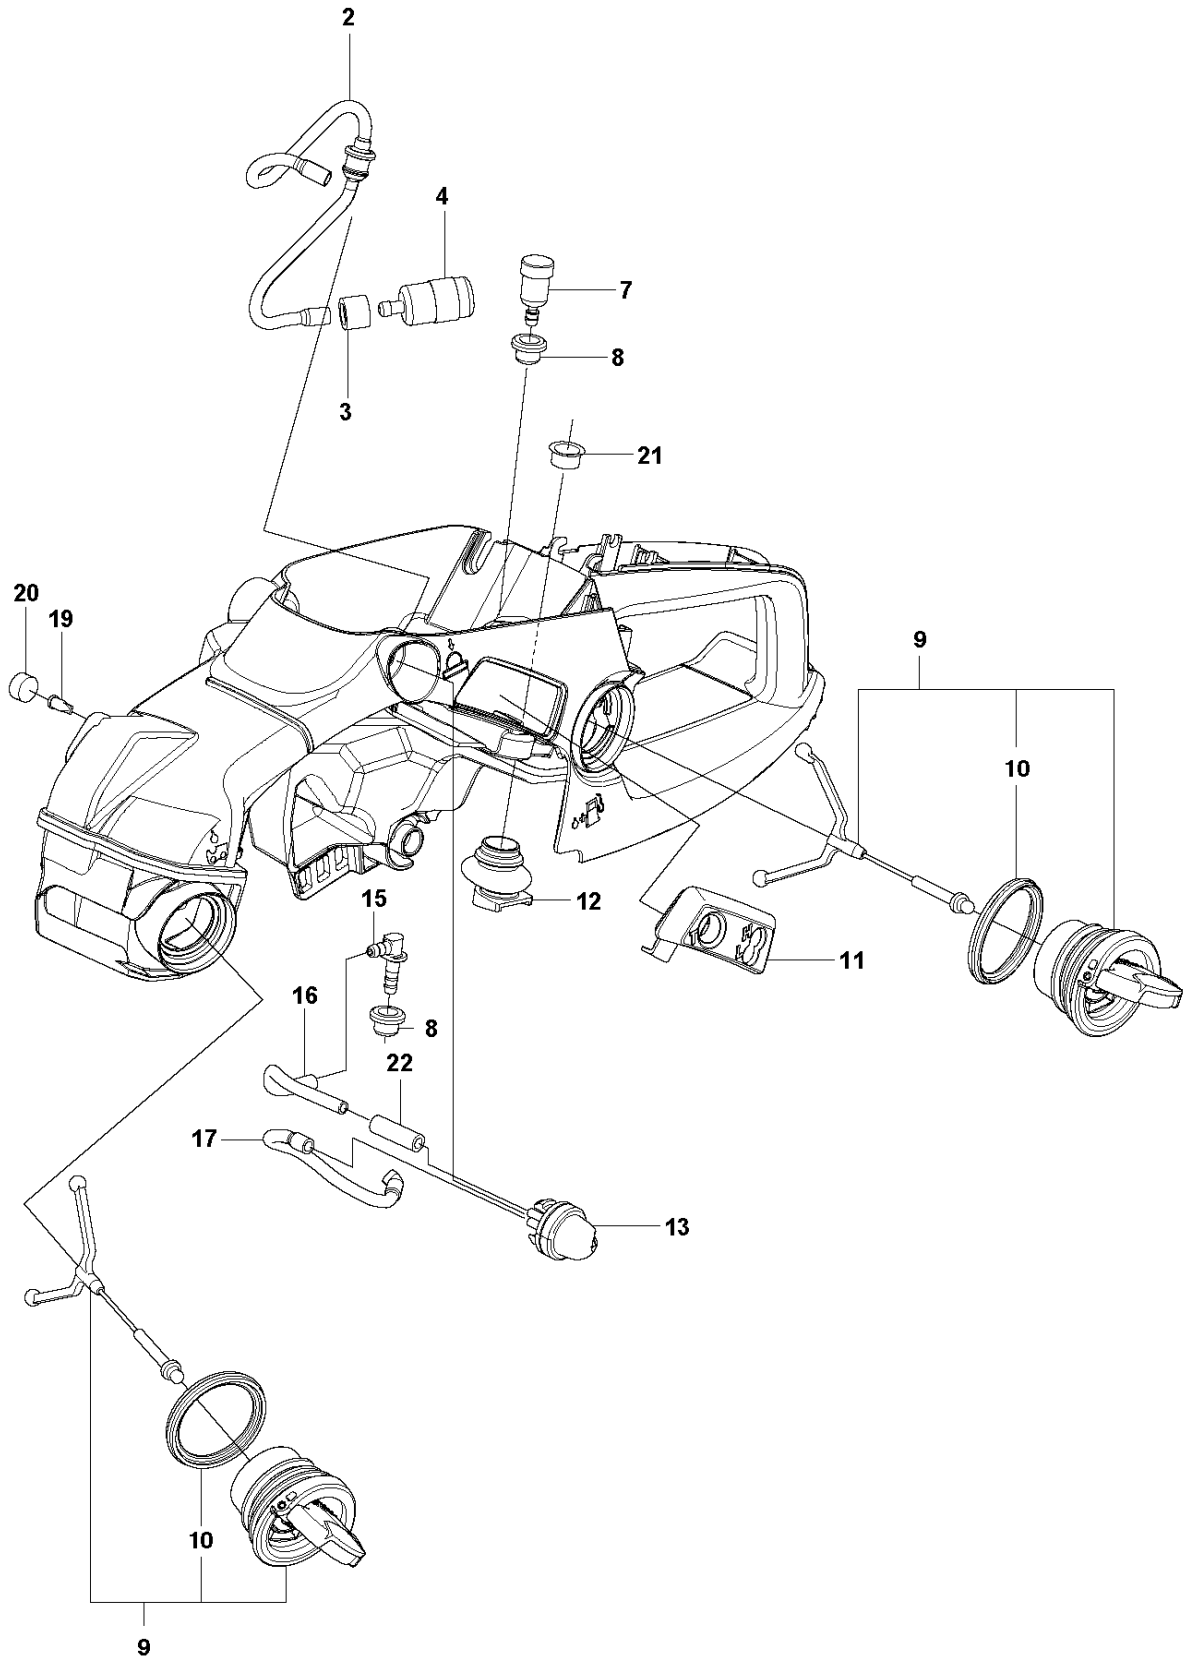

J 439
FUEL TANK

Ref	Part No	Description	Remark	QTY KIT
2	587 41 84-02	FUEL HOSE ASSY	For EU/JAPAN only	1
2	579 31 24-01	FUEL HOSE ASSY	For US/CAN only	1
3	513 75 08-01	COLLAR		1
4	575 96 07-01	FILTER		1
7	513 75 15-01	BREATHER		1
8	514 20 14-01	GROMMET		2
9	577 87 86-03	TANK CAP ASSY		2
10	589 24 13-01	GASKET		2
11	579 30 92-01	GROMMET	For EU/US only	1
11	579 34 27-01	GROMMET	For JAPAN only	1
12	522 64 71-01	PIPE.AIR		1
13	513 78 93-01	PUMP		1
15	521 05 54-01	ELBOW		1
16	595 52 69-03	FUEL HOSE		1
17	595 52 69-07	FUEL HOSE		1
19	516 96 19-01	BREATHER		1
20	516 94 81-01	SEAL		1
21	581 73 61-01	GUIDE		1
22	585 14 16-01	TUBE		1