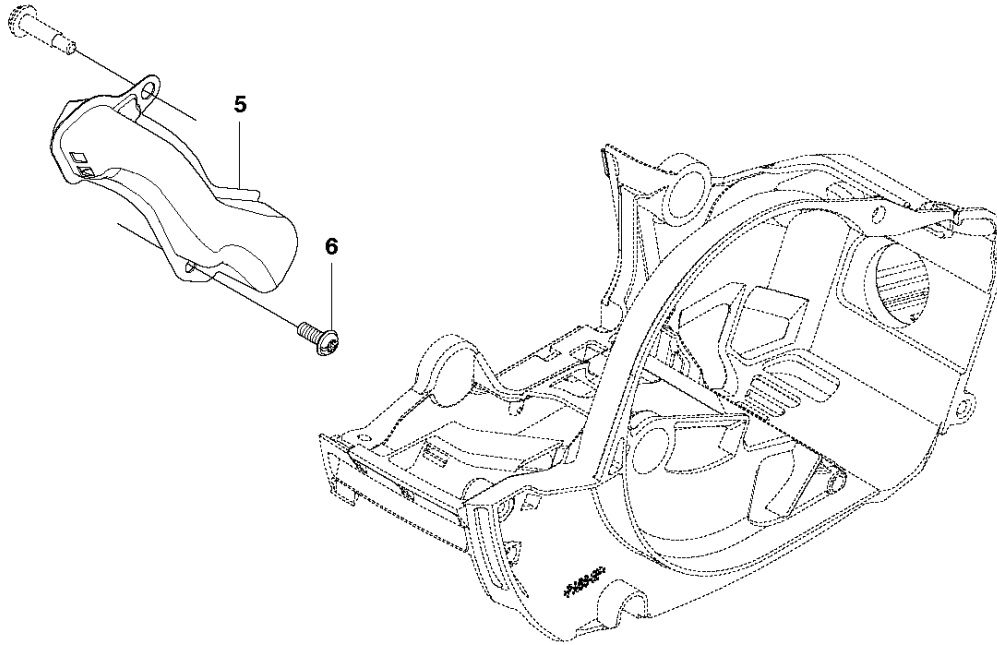

F 439
MUFFLER

Ref	Part No	Description	Remark	QTY	KIT
1	585 04 41-01	MUFFLER ASSY	For EU/JAPAN only	1	11
2	574 38 14-01	GUIDE	Muffler guide	1	1
3	527 68 26-01	ARRESTER		1	11
4	510 48 58-01	NUT	Nut	2	1
5	522 00 45-01	PIPE.EXHAUST	Exhaust pipe	1	
6	516 80 88-01	SCREW	Screw	1	
7	521 79 20-01	GASKET	Gasket	1	
8	522 63 88-01	BOLT	Bolt	2	
9	521 51 62-01	BOLT	Screw	2	
10	516 96 09-01	NUT	Nut	2	
11	577 74 20-01	MUFFLER ASSY	For US/CAN only	1