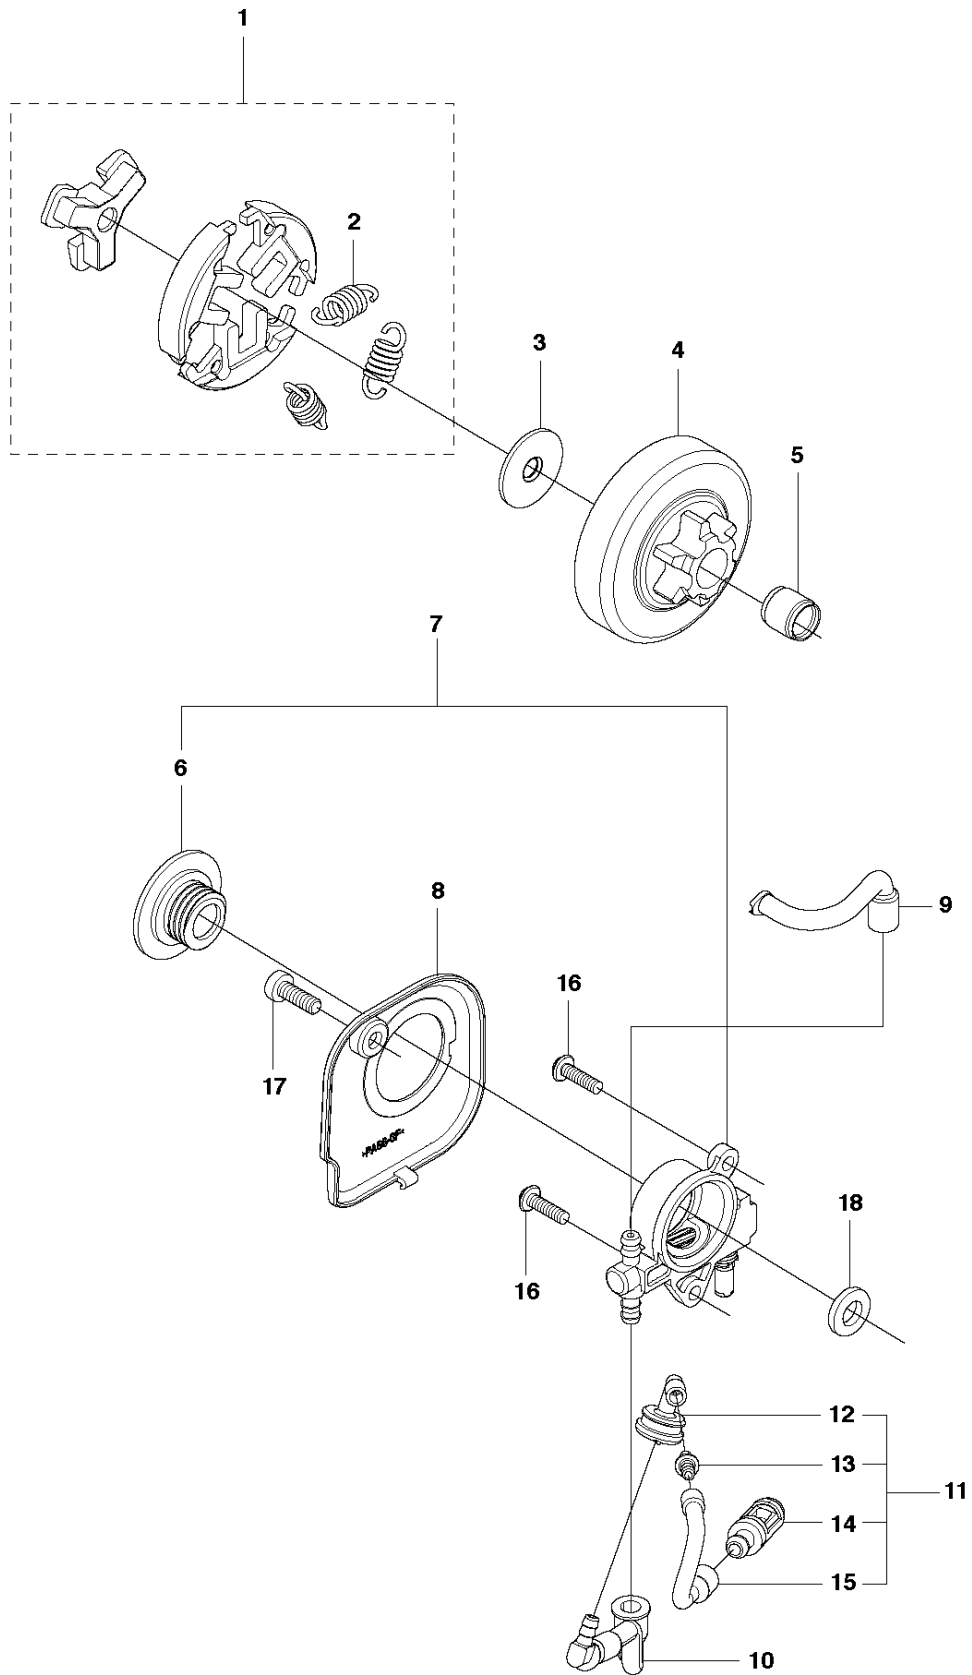

B 439
CLUTCH & OIL PUMP

Ref	Part No	Description	Remark	QTY KIT
1	521 55 74-01	CLUTCH ASSY		1
2	521 55 75-01	SPRING		3
3	512 42 34-01	PLATE		1
4	512 48 92-01	CLUTCH DRUM ASSY		1
5	514 18 33-01	BEARING		1
6	505 05 31-01	WORM		1
7	521 58 60-01	OIL PUMP		1
8	522 00 58-01	COVER		1
9	521 79 26-02	OUTLET PIPE ASSY		1
10	522 64 36-01	PIPE IN COMP		1
11	527 67 23-01	FILTER		1
12	527 67 21-01	PIPE,OIL FILTER		1
13	516 95 03-01	JOINT		1
14	521 58 00-01	FILTER		1
15	529 25 17-01	PIPE		1
16	516 82 94-01	SCREW		2
17	521 51 62-01	BOLT		1
18	505 05 33-01	WASHER		1