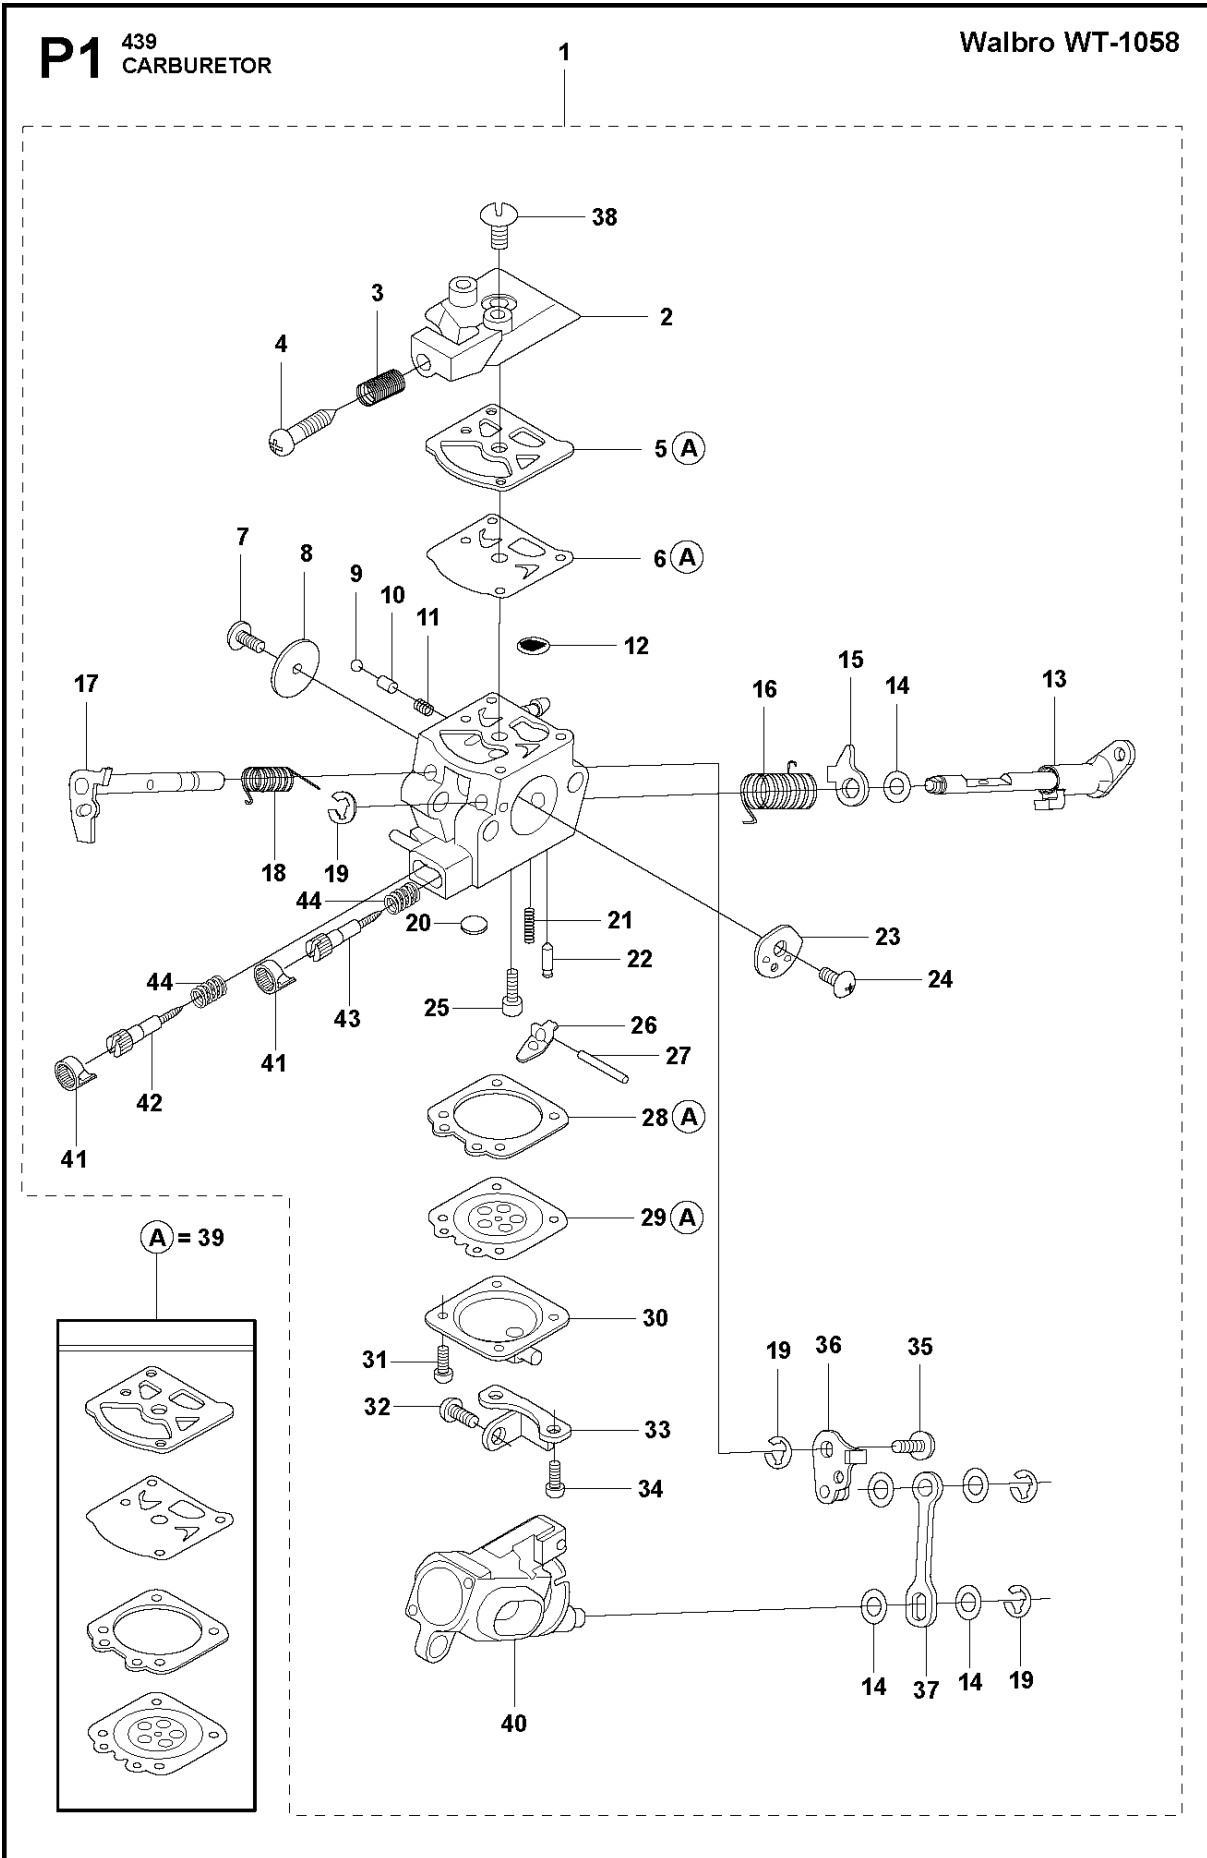

P1 439
CARBURETOR

Walbro WT-1058

Ref	Part No	Description	Remark	QTY KIT
1	579 30 80-01	CARBURETTOR	For EU/US only	1
2	521 57 56-01	COVER		1
3	521 06 63-01	SPRING		1
4	516 77 83-01	SCREW		1
5	520 95 48-01	GASKET		1
6	584 97 78-01	DIAPHRAGM PUMP		1
7	520 75 98-01	SCREW		1
8	520 97 86-01	VALVE		1
9	516 93 60-01	BALL		1
10	516 93 59-01	PISTON		1
11	505 05 79-01	SPRING		1
12	520 95 70-01	SCREEN		1
13	579 30 82-01	SHAFT ASSY		1
14	516 52 42-01	WASHER		5
15	521 58 11-01	LEVER		1
16	521 58 01-01	SPRING		1
17	522 64 62-01	SHAFT ASSY		1
18	516 84 39-01	SPRING		1
19	505 05 65-01	RING		4
20	516 34 29-01	PLUG		1
21	516 98 00-01	SPRING		1
22	521 08 54-01	VALVE.INLET		1
23	516 95 69-01	CHOKE VALVE		1
24	520 75 98-01	SCREW		1
25	520 97 73-01	SCREW		1
26	520 97 72-01	LEVER		1
27	520 97 74-01	PIN		1
28	516 97 21-01	GASKET		1
29	505 30 68-01	DIAPHRAGM		1
30	522 64 60-01	COVER		1
31	520 97 88-01	SCREW ASSY		2
32	522 64 61-01	SCREW		1
33	579 23 64-01	BRACKET		1
34	522 64 56-01	SCREW ASSY		2
35	520 75 98-01	SCREW		1
36	579 30 81-01	LINK ASSY		1
37	522 64 64-01	ROD.LINK		1
38	520 97 63-01	SCREW		1
39	585 59 74-01	GASKET KIT		1
40	579 23 63-01	BODY		1
41	578 91 30-01	CAP		2
42	585 66 01-01	NEEDLE		1
43	578 91 31-01	NEEDLE		1
44	578 91 28-01	SPRING		2