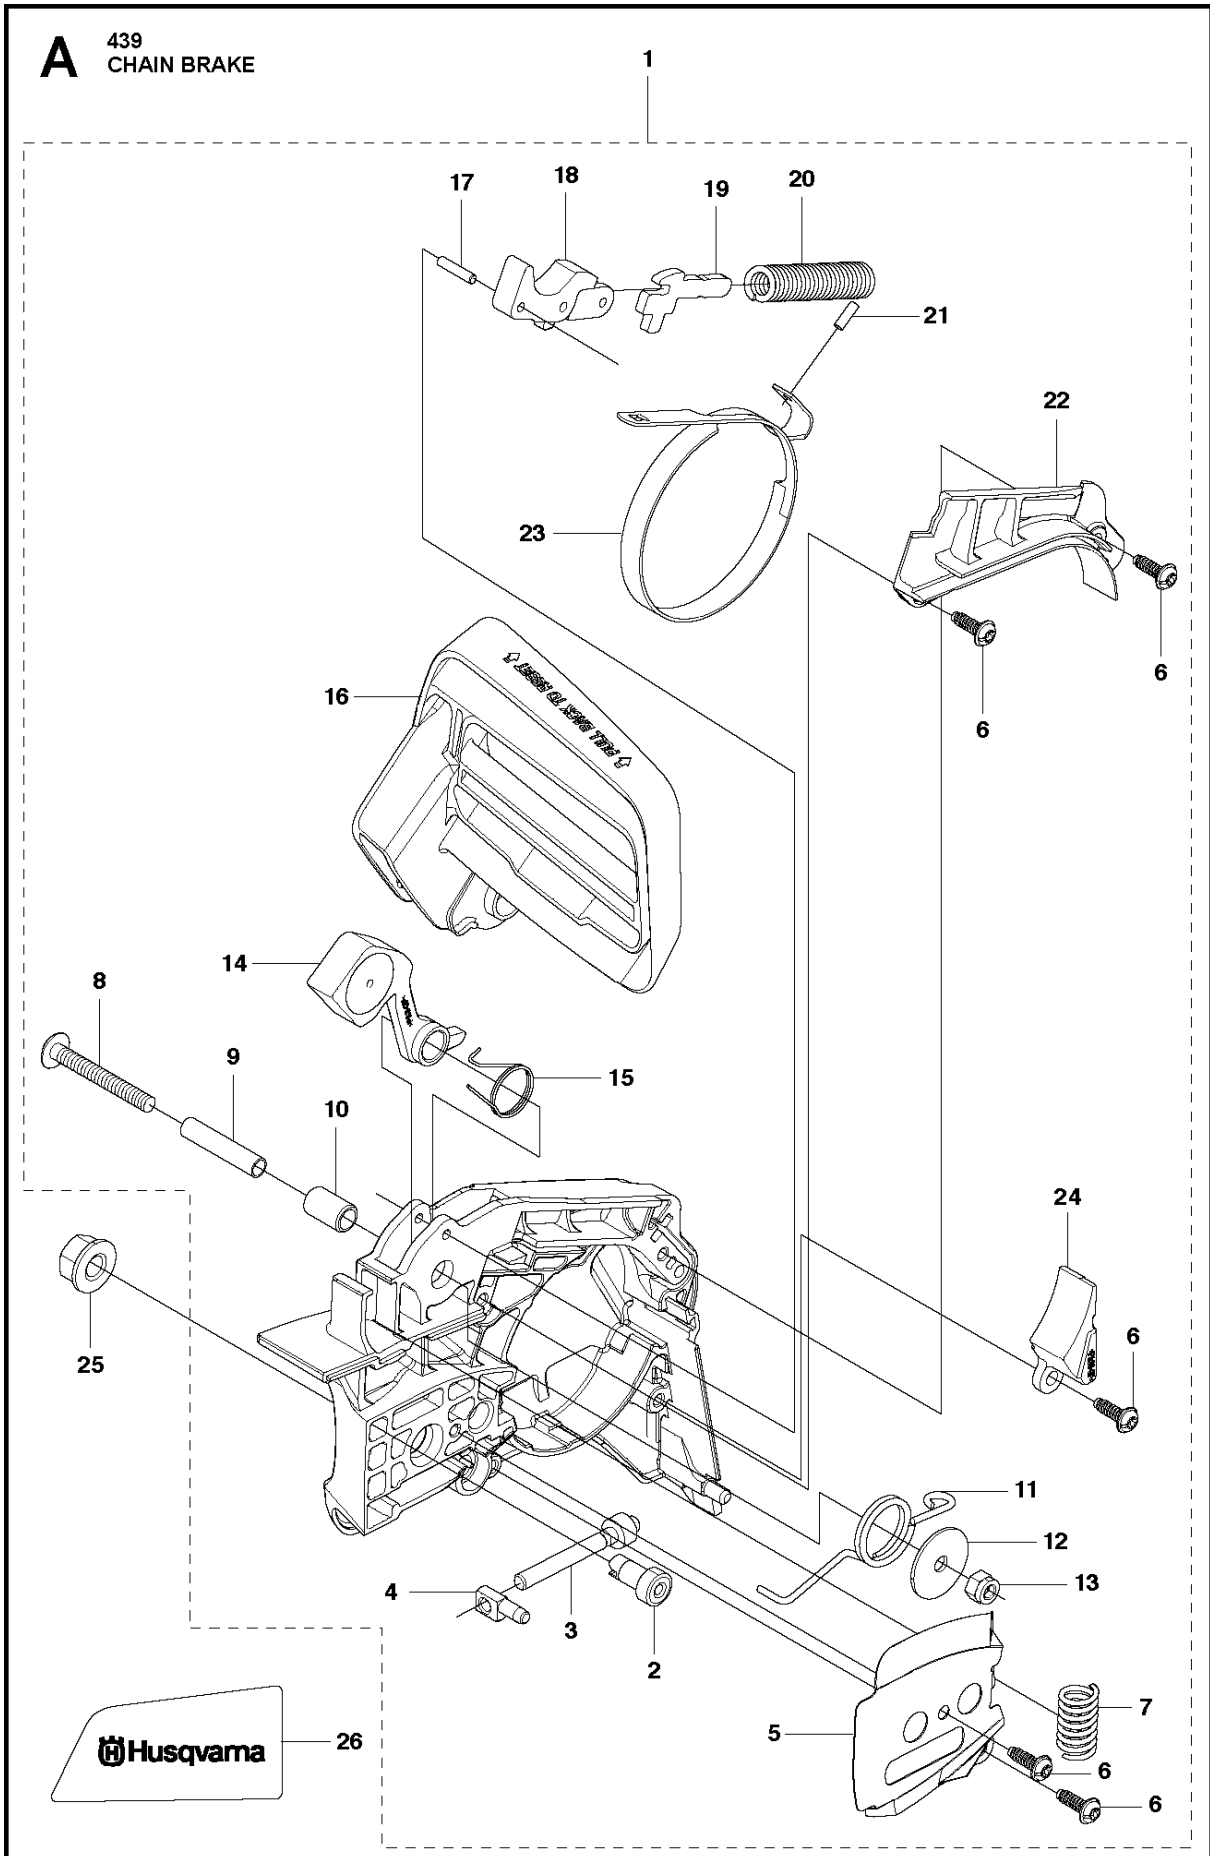

SPARE PARTS LIST

CHAIN SAWS

439

A 439
CHAIN BRAKE

Ref	Part No	Description	Remark	QTY KIT
1	585 13 50-01	CLUTCH COVER ASSY		1
2	513 63 79-01	GEAR		1
3	513 73 07-01	SCREW		1
4	513 70 14-01	NUT		1
5	522 64 33-01	PLATE		1
6	516 82 72-01	SCREW		5
7	522 64 32-01	SPRING		1
8	516 96 75-01	SCREW		1
9	516 96 76-01	SPACER INNER		1
10	516 96 78-01	SPACER		1
11	516 96 74-01	RETURN SPRING		1
12	521 02 54-01	WASHER		1
13	514 18 39-01	NUT		1
14	527 75 22-01	WEIGHT		1
15	516 98 84-01	SPRING		1
16	579 31 05-01	HAND GUARD		1
17	513 80 73-01	ROLLER		1
18	513 80 66-01	LEVER C		1
19	516 82 56-01	ARM		1
20	513 75 88-01	SPRING		1
21	521 07 54-01	ROLLER		1
22	522 01 54-01	COVER		1
23	587 34 96-01	BRAKE BAND		1
24	523 08 06-01	PROTECTION		1
25	575 96 08-01	NUT	HEXAGON NUT	1
26	522 63 52-01	LABEL.COVER		1

B 439
CLUTCH & OIL PUMP

Ref	Part No	Description	Remark	QTY KIT
1	521 55 74-01	CLUTCH ASSY		1
2	521 55 75-01	SPRING		3
3	512 42 34-01	PLATE		1
4	512 48 92-01	CLUTCH DRUM ASSY		1
5	514 18 33-01	BEARING		1
6	505 05 31-01	WORM		1
7	521 58 60-01	OIL PUMP		1
8	522 00 58-01	COVER		1
9	521 79 26-02	OUTLET PIPE ASSY		1
10	522 64 36-01	PIPE IN COMP		1
11	527 67 23-01	FILTER		1
12	527 67 21-01	PIPE,OIL FILTER		1
13	516 95 03-01	JOINT		1
14	521 58 00-01	FILTER		1
15	529 25 17-01	PIPE		1
16	516 82 94-01	SCREW		2
17	521 51 62-01	BOLT		1
18	505 05 33-01	WASHER		1