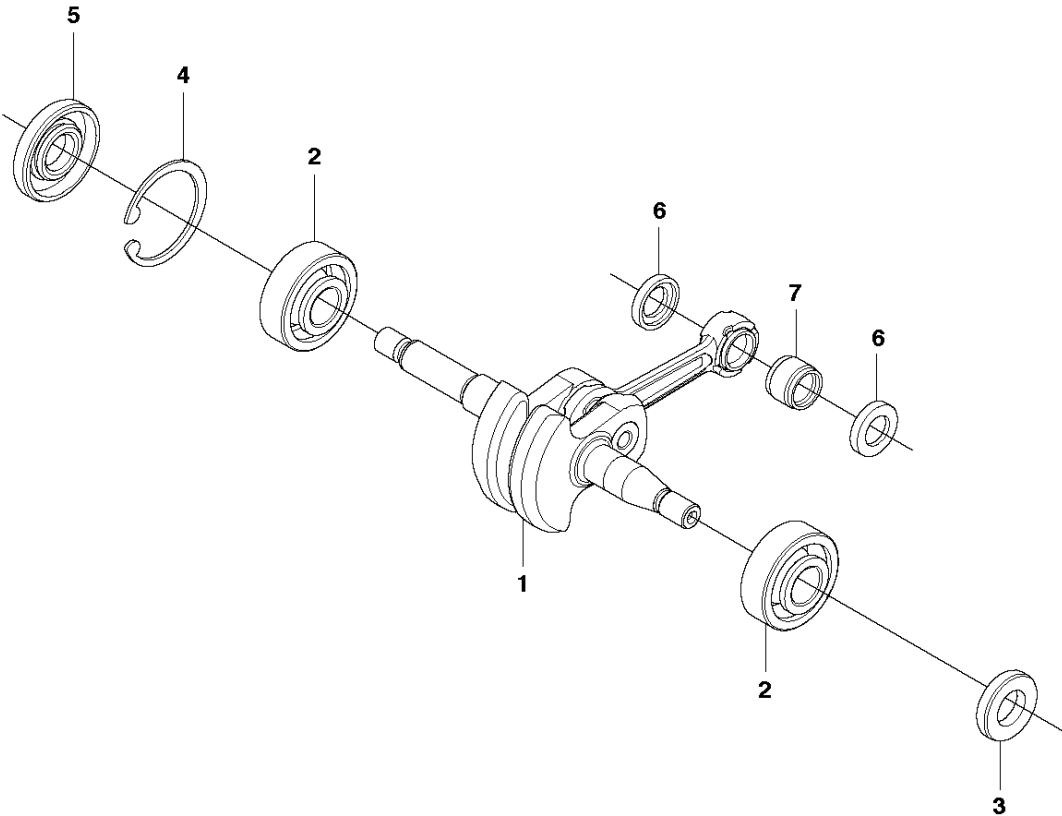

E 439
CRANK SHAFT

Ref	Part No	Description	Remark	QTY KIT
1	576 44 97-01	CRANKSHAFT		1
2	513 74 63-01	BEARING		2
3	522 63 91-01	SEAL		1
4	504 12 10-01	SNAP RING		1
5	522 63 92-01	SEAL		1
6	513 75 24-01	WASHER		2
7	505 29 73-01	BEARING		1