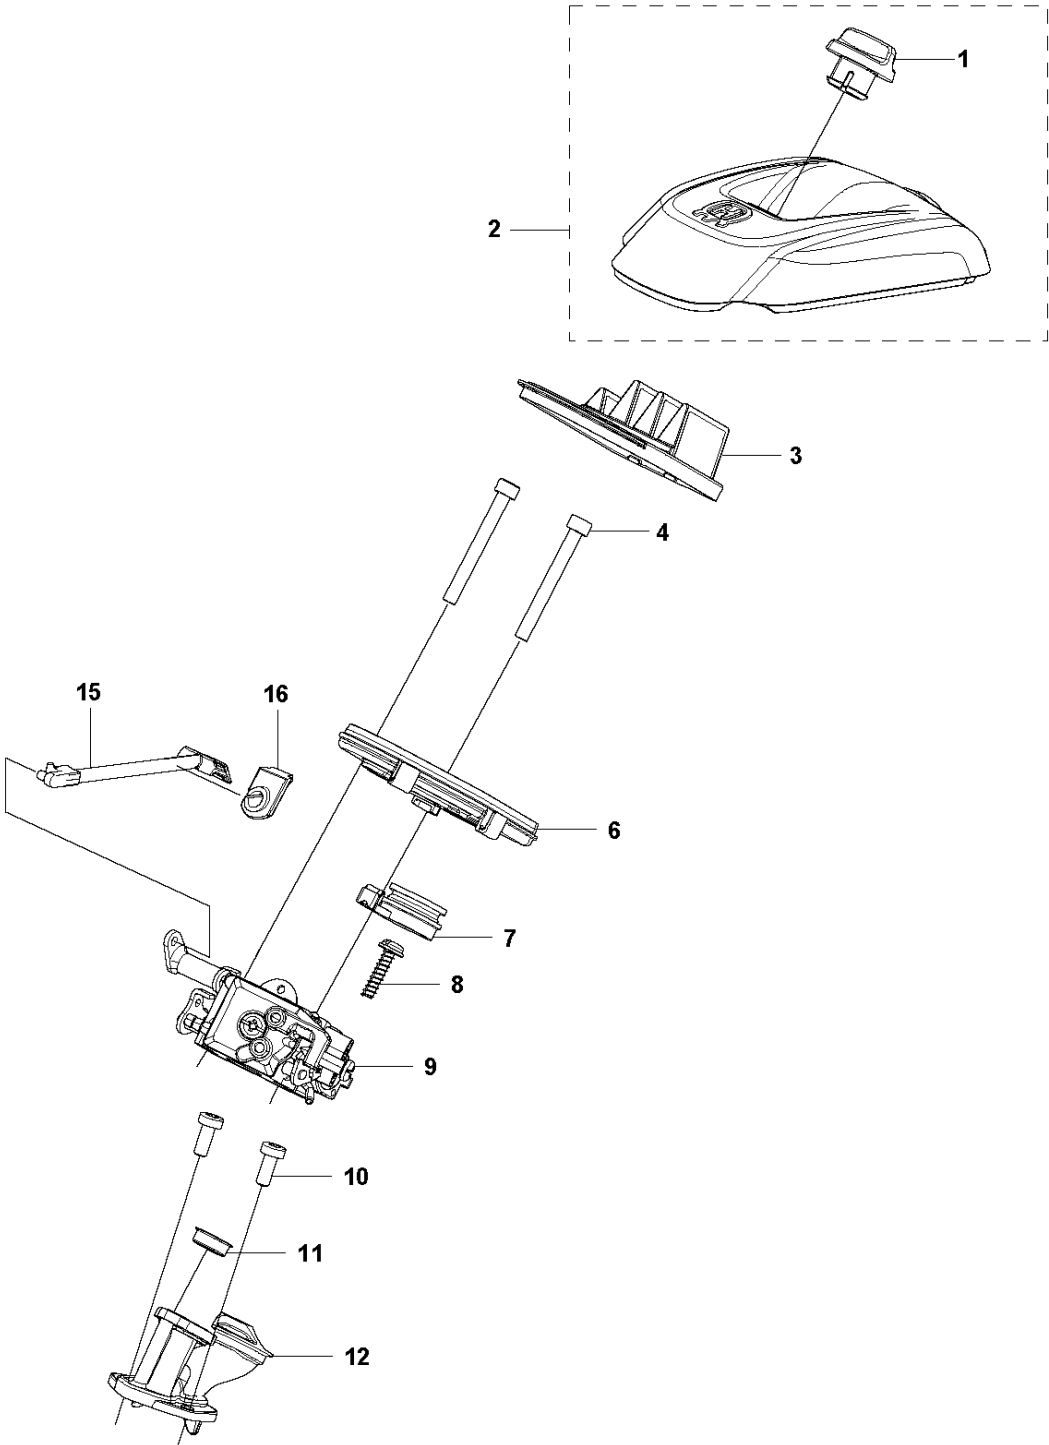

G 439
CARBURETOR & AIR FILTER

Ref	Part No	Description	Remark	QTY KIT
1	577 43 37-01	KNOB		1
2	579 31 20-01	AIR FILTER COVER		1
3	579 30 89-01	AIR FILTER		1
4	522 63 87-01	BOLT		2
6	579 30 85-01	AIR FILTER BOTTOM		1
7	527 67 51-01	SEAL		1
8	521 51 81-01	SCREW		1
9	579 30 80-01	CARBURETTOR	For EU/US only	1
9	579 58 86-01	CARBURETTOR	For JAPAN only	1
10	522 63 85-01	BOLT		2
11	581 89 78-01	RING		1
12	587 13 94-01	INLET PIPE	s/n frpm 20174300651	1
15	579 30 83-01	CHOKE ROD		1
16	579 30 84-01	GROMMET		1