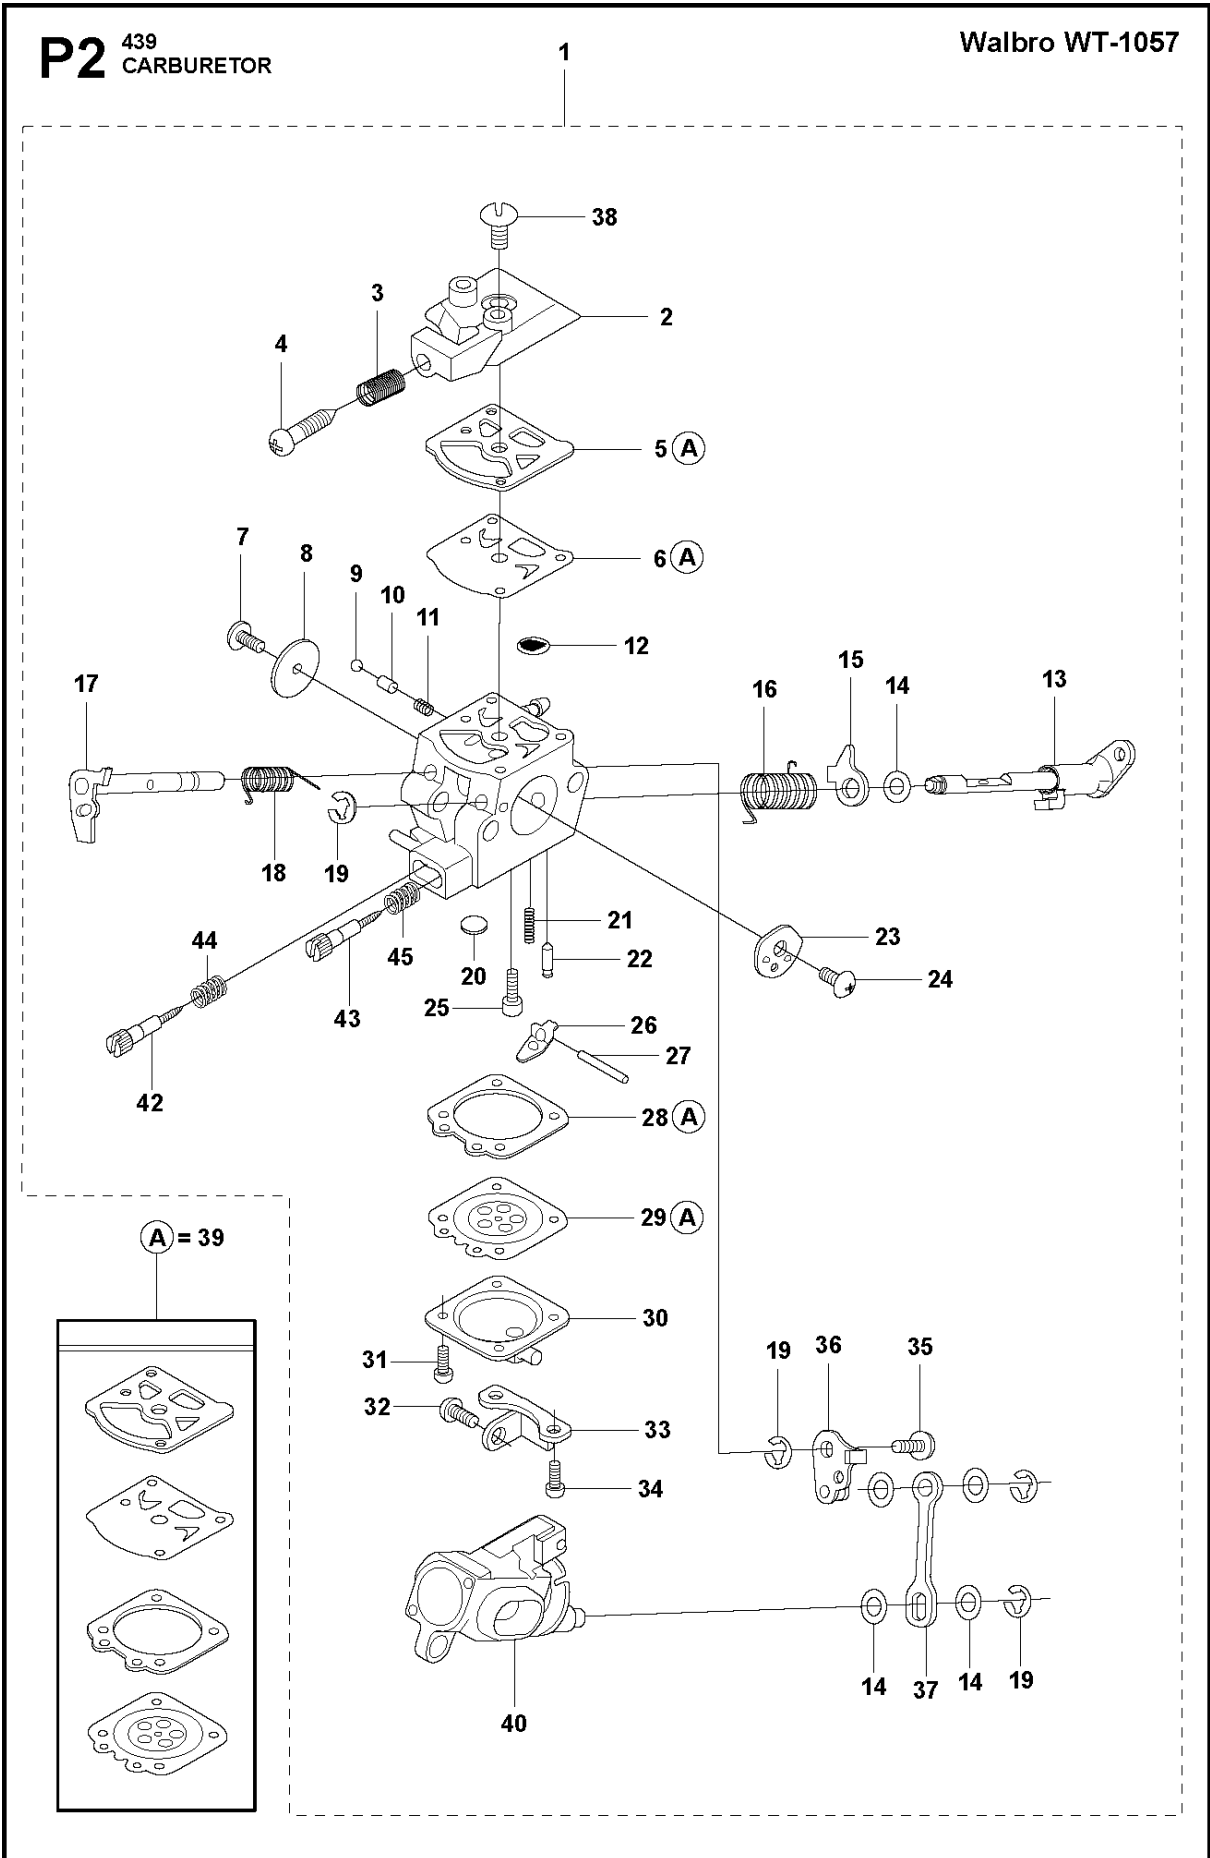

P2 439
CARBURETOR

Walbro WT-1057

Ref	Part No	Description	Remark	QTY KIT
1	579 58 86-01	CARBURETTOR	For JAPAN only	1
2	521 57 56-01	COVER		1
3	521 06 63-01	SPRING		1
4	516 77 83-01	SCREW		1
5	520 95 48-01	GASKET		1
6	584 97 78-01	DIAPHRAGM PUMP		1
7	520 75 98-01	SCREW		1
8	520 97 86-01	VALVE		1
9	516 93 60-01	BALL		1
10	516 93 59-01	PISTON		1
11	505 05 79-01	SPRING		1
12	520 95 70-01	SCREEN		1
13	579 30 82-01	SHAFT ASSY		1
14	516 52 42-01	WASHER		5
15	521 58 11-01	LEVER		1
16	521 58 01-01	SPRING		1
17	581 12 43-01	SHAFT ASSY		1
18	516 84 39-01	SPRING		1
19	505 05 65-01	RING		4
20	516 34 29-01	PLUG		1
21	516 98 00-01	SPRING		1
22	521 08 54-01	VALVE.INLET		1
23	516 95 69-01	CHOKE VALVE		1
24	520 75 98-01	SCREW		1
25	520 97 73-01	SCREW		1
26	520 97 72-01	LEVER		1
27	520 97 74-01	PIN		1
28	516 97 21-01	GASKET		1
29	520 95 49-01	DIAPHRAGM		1
30	522 64 60-01	COVER		1
31	520 97 88-01	SCREW ASSY		2
32	522 64 61-01	SCREW		1
33	579 23 64-01	BRACKET		1
34	522 64 56-01	SCREW ASSY		2
35	520 75 98-01	SCREW		1
36	579 30 81-01	LINK ASSY		1
37	522 64 64-01	ROD.LINK		1
38	520 97 63-01	SCREW		1
39	527 66 16-01	GASKET KIT		1
40	579 23 63-01	BODY		1
42	521 78 76-01	NEEDLE		1
43	513 89 04-01	NEEDLE		1
44	514 10 38-01	SPRING		2
45	513 30 15-01	SPRING		1