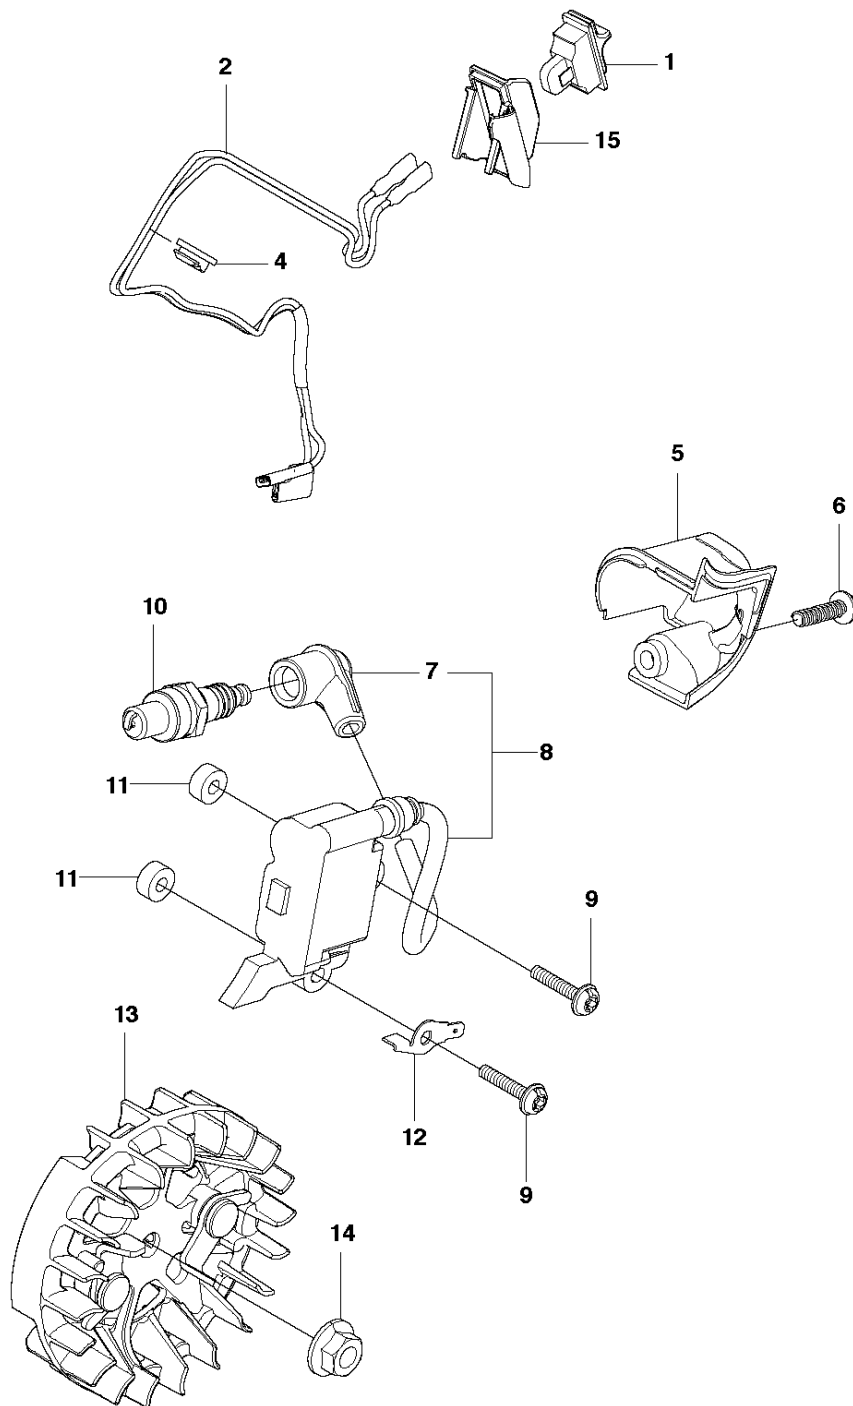

M 439
IGNITION SYSTEM

Ref	Part No	Description	Remark	QTY KIT
1	522 79 82-02	STOP SWITCH		1
2	585 14 29-01	WIRING ASSY		1
4	522 64 43-01	GROMMET		1
5	585 51 79-02	COVER		1
6	521 51 81-01	SCREW		1
7	523 08 28-01	HUB CAP		1
8	584 40 37-01	IGNITION COIL ASSY		1
9	585 70 29-01	BOLT		2
10	521 23 35-01	PLUG		1
11	505 04 34-01	SPACER		2
12	522 64 44-01	TERMINAL		1
13	581 97 20-01	FLYWHEEL ASSY		1
14	516 43 74-01	NUT		1
15	579 30 94-01	BRACKET		1