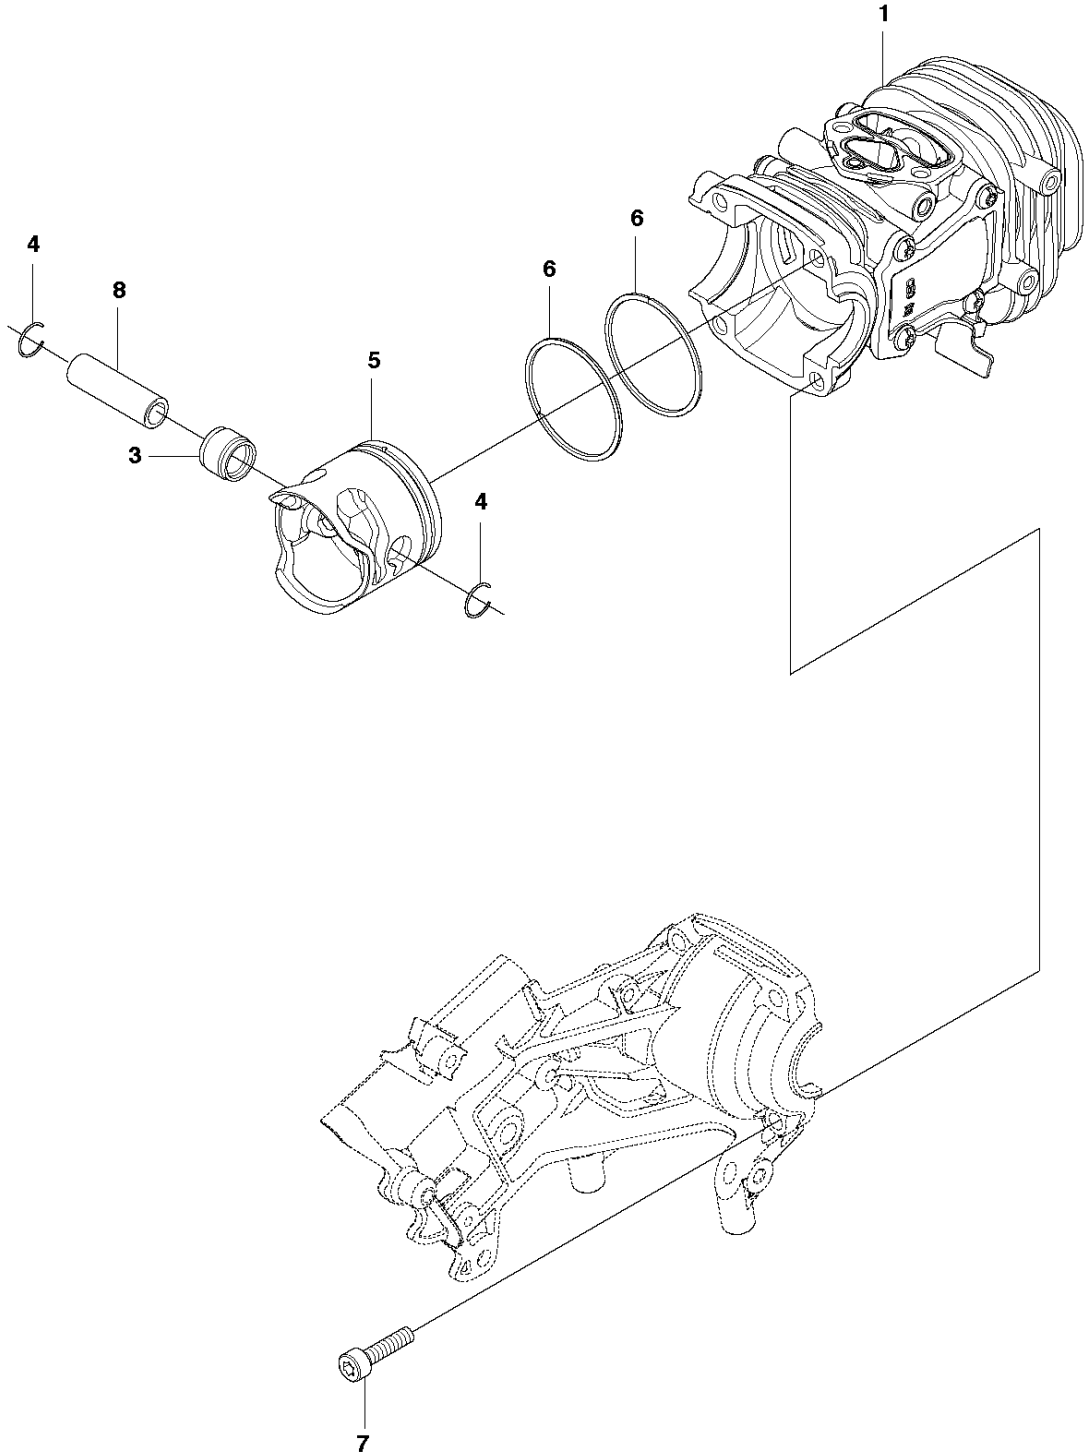

D 439
CYLINDER & PISTON

Ref	Part No	Description	Remark	QTY KIT
1	522 64 03-01	CYLINDER ASSY		1
3	505 29 73-01	BEARING		1
4	516 28 30-01	RING		2
5	522 64 25-01	PISTON		1
6	513 28 49-01	RING		2
7	504 11 43-01	SCREW		4
8	522 63 93-01	PIN		1