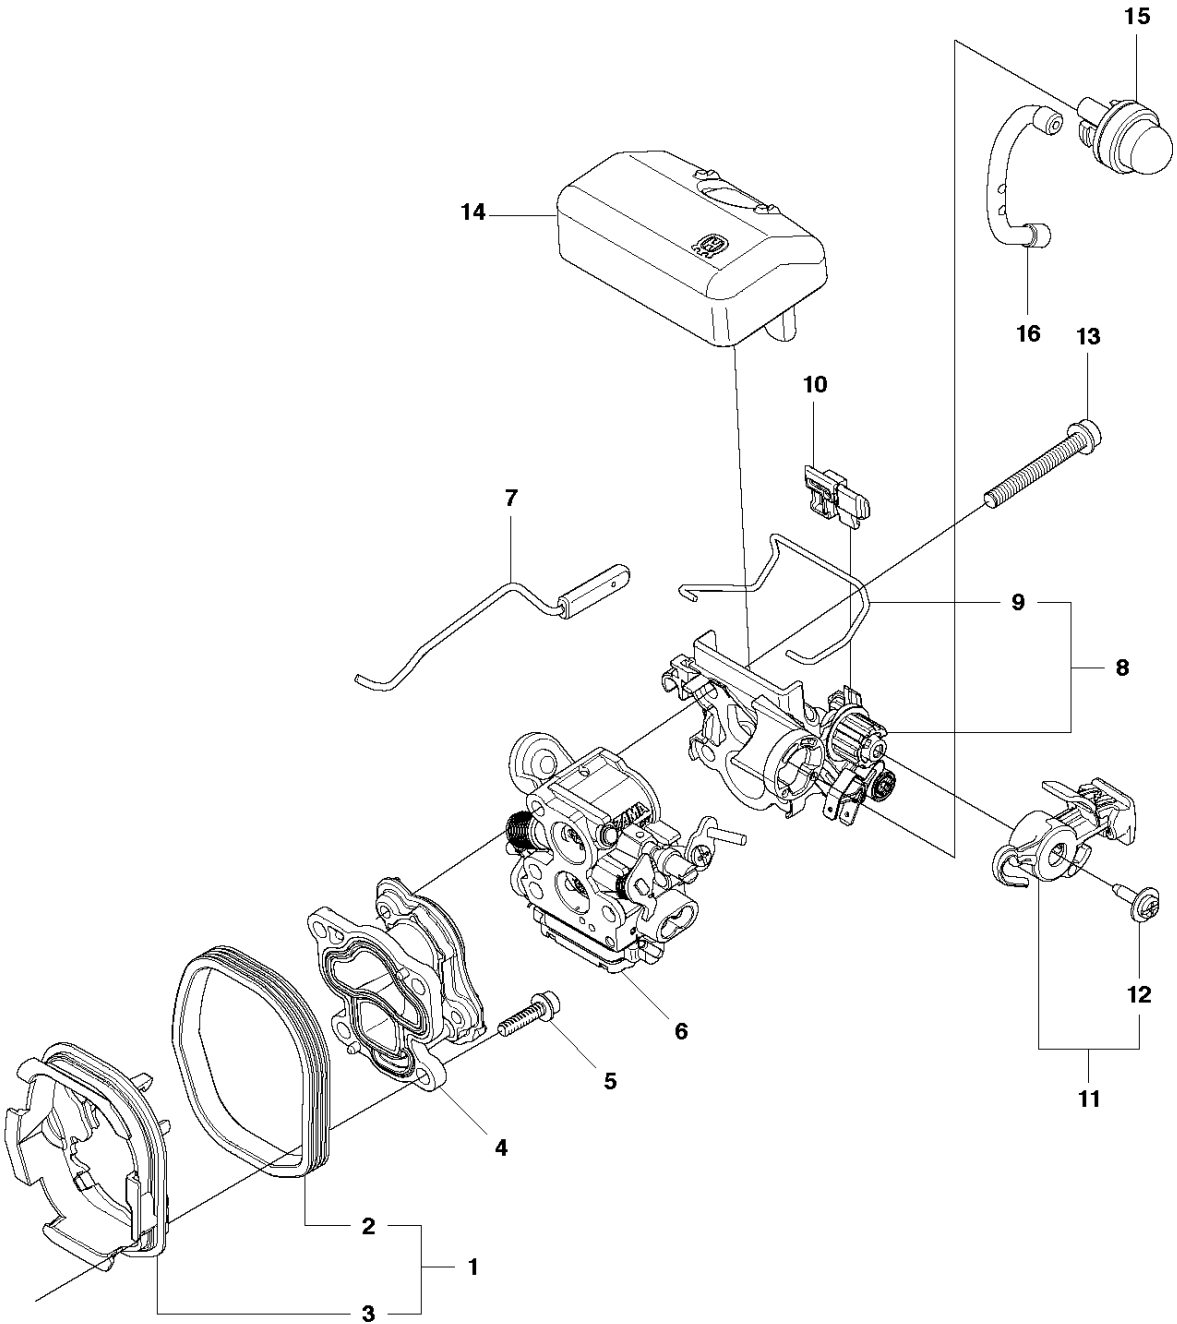

G 440 II, 440e II
CARBURETOR & AIR FILTER

Ref	Part No	Description	Remark	QTY	KIT
1	504 72 47-01	INSULATION WALL		1	
2	504 72 45-01	INSULATION WALL		1	1
3	504 72 44-01	INSULATION WALL		1	1
4	504 20 12-01	INLET PIPE		1	
5	503 20 02-16	SCREW IHSCFM		4	
6	506 45 05-01	CARBURETTOR		1	
7	544 28 44-01	THROTTLE ROD ASSY		1	
8	544 97 64-02	FILTER HOLDER		1	
9	544 39 26-01	SHACKLE		1	8
10	504 71 25-01	GUIDE		1	
11	544 84 43-06	CONTROL		1	
12	544 97 66-01	SCREW		1	11
13	503 20 02-40	SCREW IHSCFM		3	
14	544 80 54-02	AIR FILTER		1	
14	544 80 54-03	AIR FILTER		1	
15	503 93 66-01	PURGE		1	
16	544 40 19-01	HOSE		1