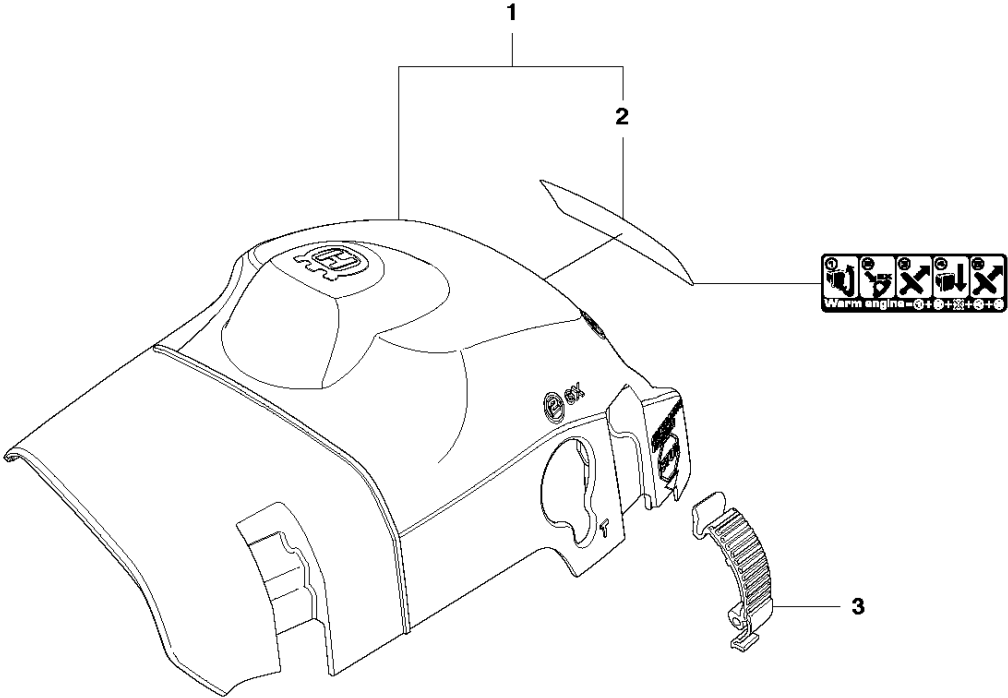

C 440 II, 440e II
CYLINDER COVER

CYLINDER COVER

440 e II

Ref	Part No	Description	Remark	QTY	KIT
1	504 79 02-01	CYLINDER COVER ASSY		1	
2	522 73 60-01	LABEL		1	1
3	503 89 47-01	SNAP LOCKING		3