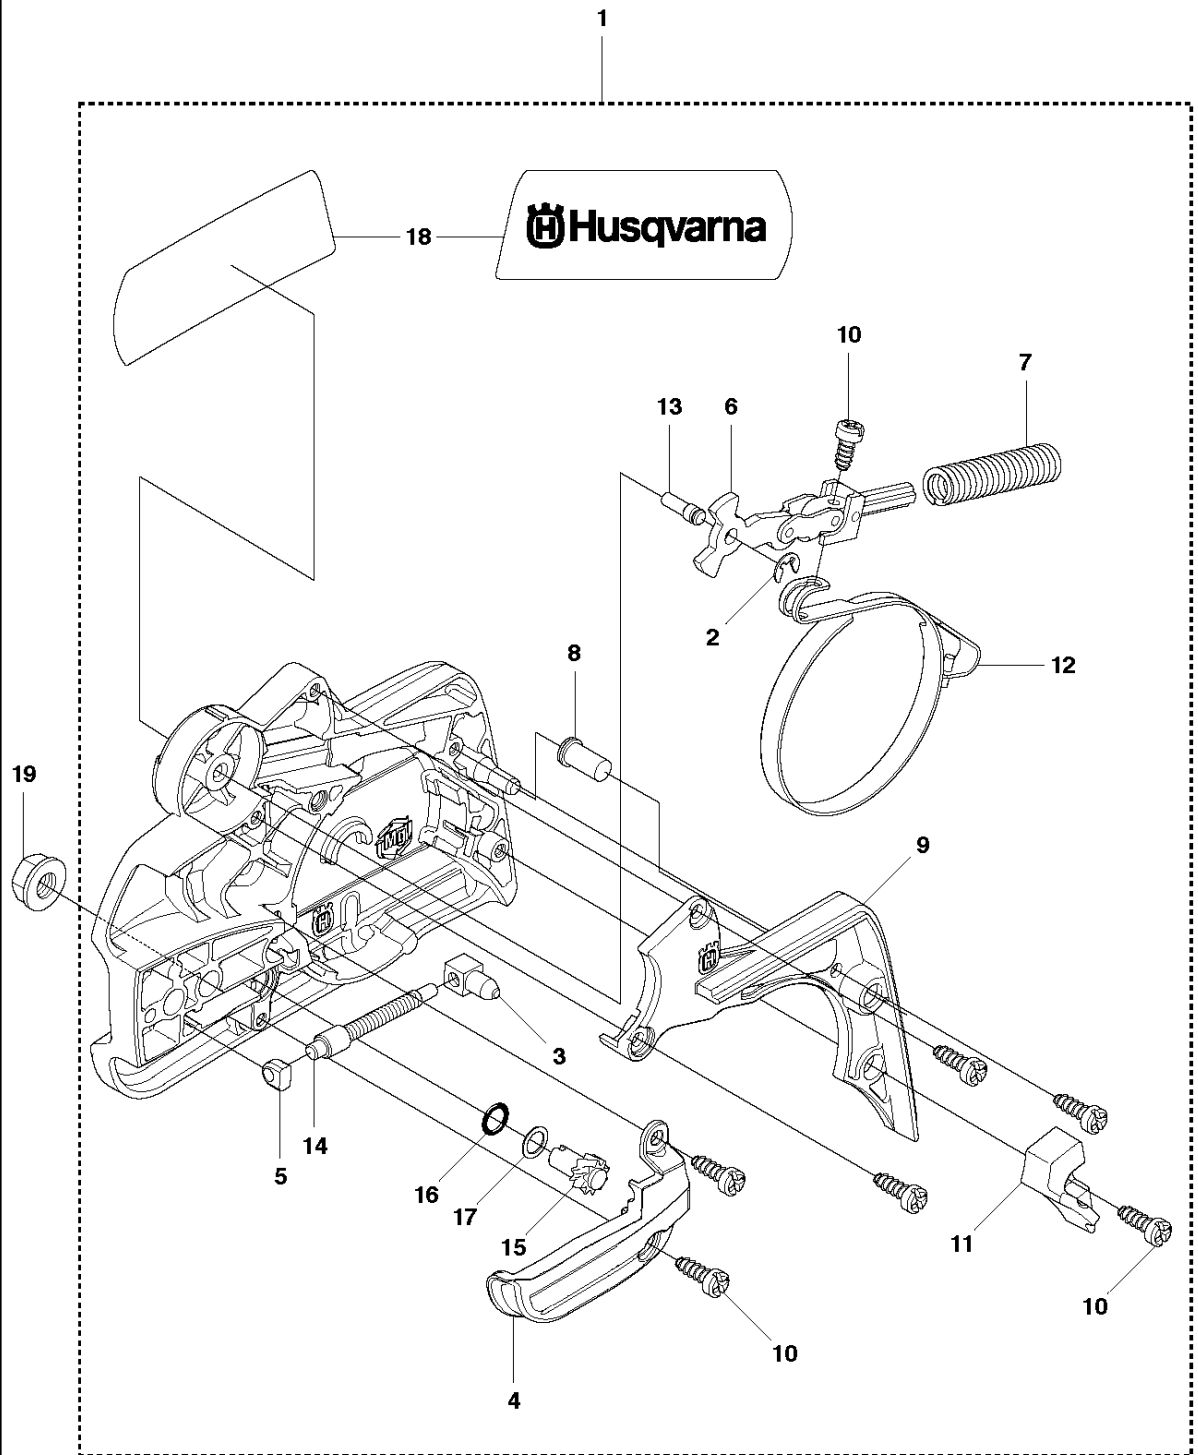

SPARE PARTS LIST

CHAIN SAWS

440 e II

CHAIN BRAKE & CLUTCH COVER

440 e II

Ref	Part No	Description	Remark	QTY	KIT
1	544 19 49-05	CLUTCH COVER ASSY		1	
2	504 54 28-01	COVER LID		1	1
3	544 30 60-01	BRAKE BAND ASSY		1	1
4	544 25 31-01	WEAR PROTECTION		1	1
5	503 85 52-01	GUIDE BUSHING		1	1
6	505 89 26-01	BRAKE SPRING		1	1
7	544 24 85-01	COVER LID		1	1
8	503 89 08-02	KNEE JOINT ASSY		1	1
9	503 89 29-01	PIN		1	1
10	735 31 08-20	E-CLIP		1	1
11	537 39 29-01	SCREW		1	1
12	537 34 72-01	GEAR ASSY		1	1
13	537 39 26-01	HEAT PROTECTOR		1	1
14	544 35 75-01	LABEL		1	1
15	503 21 70-10	SCREW CCRPANT		10	1
16	525 35 43-01	BEARING SLEEVE		1	1
17	505 32 10-01	WEAR PLATE		1	1
18	537 34 78-01	KNOB		1	

A2 440 II
CHAIN BREAK & CLUTCH COVER

CHAIN BRAKE & CLUTCH COVER

440 e II

Ref	Part No	Description	Remark	QTY KIT	
1	501 38 82-01	CLUTCH COVER ASSY			
2	735 31 08-20	E-CLIP		1	1
3	537 28 66-01	PAWL		1	1
4	540 06 33-01	CHAIN GUIDE		1	1
5	537 01 74-01	BEARING SLEEVE		1	1
6	503 89 08-02	KNEE JOINT ASSY		1	1
7	505 89 26-01	BRAKE SPRING		1	1
8	503 85 52-01	GUIDE BUSHING		1	1
9	544 24 85-01	COVER LID		1	1
10	503 21 70-10	SCREW CCRPANT		7	1
11	544 25 31-01	WEAR PROTECTION		1	1
12	544 30 60-01	BRAKE BAND ASSY		1	1
13	503 89 29-01	PIN		1	1
14	537 39 70-01	WORM SCREW		1	1
15	537 07 94-02	WORM WHEEL		1	1
16	740 48 07-02	O-RING		1	1
17	503 23 00-63	WASHER		1	1
18	544 37 68-01	LABEL		1	1
19	503 22 00-01	HEXAGON NUT		1	

B 440 II, 440e II
CLUTCH & OIL PUMP

CLUTCH & OIL PUMP

440 e II

Ref	Part No	Description	Remark	QTY	KIT
1	575 56 80-01	CLUTCH ASSY		1	
2	574 71 88-01	CLUTCH SPRING		2	1
3	505 44 15-01	CLUTCH DRUM ASSY		1	
4	503 53 92-01	NEEDLE BEARING		1	3
5	544 21 24-02	WORM GEAR		1	
6	540 05 79-01	PUMP PISTON		1	
7	537 15 48-01	PUMP CYLINDER		1	
8	544 08 42-01	OIL HOSE		1	

C 440 II, 440e II
CYLINDER COVER

CYLINDER COVER

440 e II

Ref	Part No	Description	Remark	QTY	KIT
1	504 79 02-01	CYLINDER COVER ASSY		1	
2	522 73 60-01	LABEL		1	1
3	503 89 47-01	SNAP LOCKING		3	

D2 440e II
STARTER