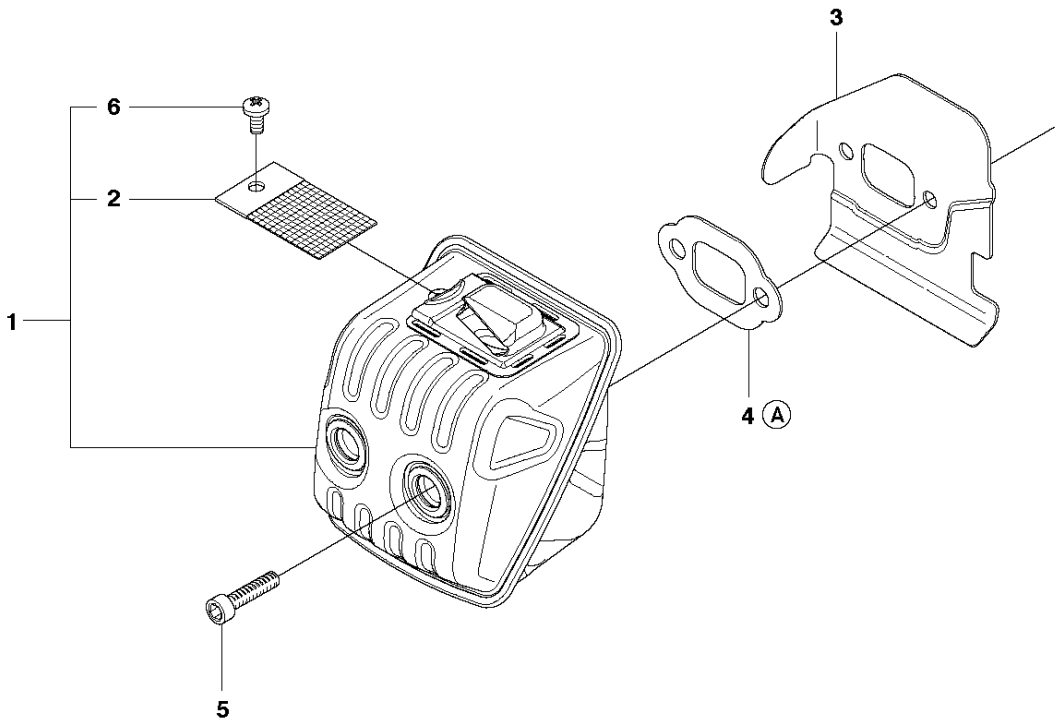

F 440 II, 440e II
MUFFLER

7
Ⓐ 504 79 40-01
Set of gaskets

MUFFLER

440 e II

Ref	Part No	Description	Remark	QTY	KIT
1	544 14 77-02	MUFFLER ASSY		1	
2	579 75 33-01	SCREEN		1	1
3	501 32 31-01	HEAT DEFLECTOR		1	
4	579 75 31-01	GASKET		1	7
5	725 53 68-55	SCREW IHSCM		2	
6	724 12 87-59	SCREW CRPANM		1	1
7	504 79 40-01	GASKET		1