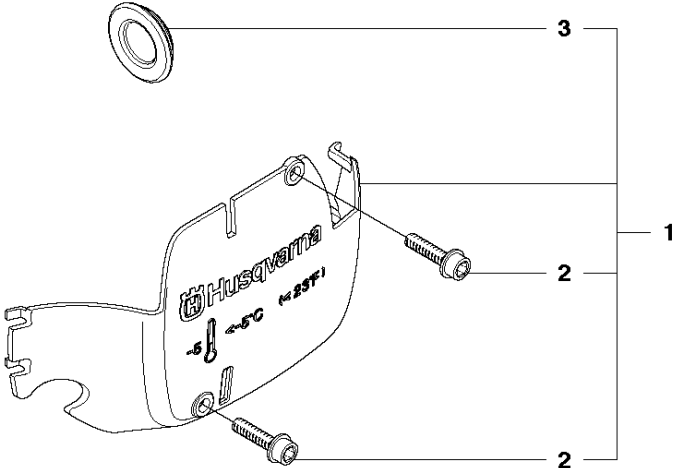

Q 440 II, 440e II
WINTER KIT

Ref	Part No	Description	Remark	QTY KIT	
1	505 45 04-01	WINTER KIT	Winter kit	1	
2	503 21 70-16	SCREW CCRPANT	Screw	2	1
3	503 40 59-01	WINTER PLUG	Winter plug	1	1