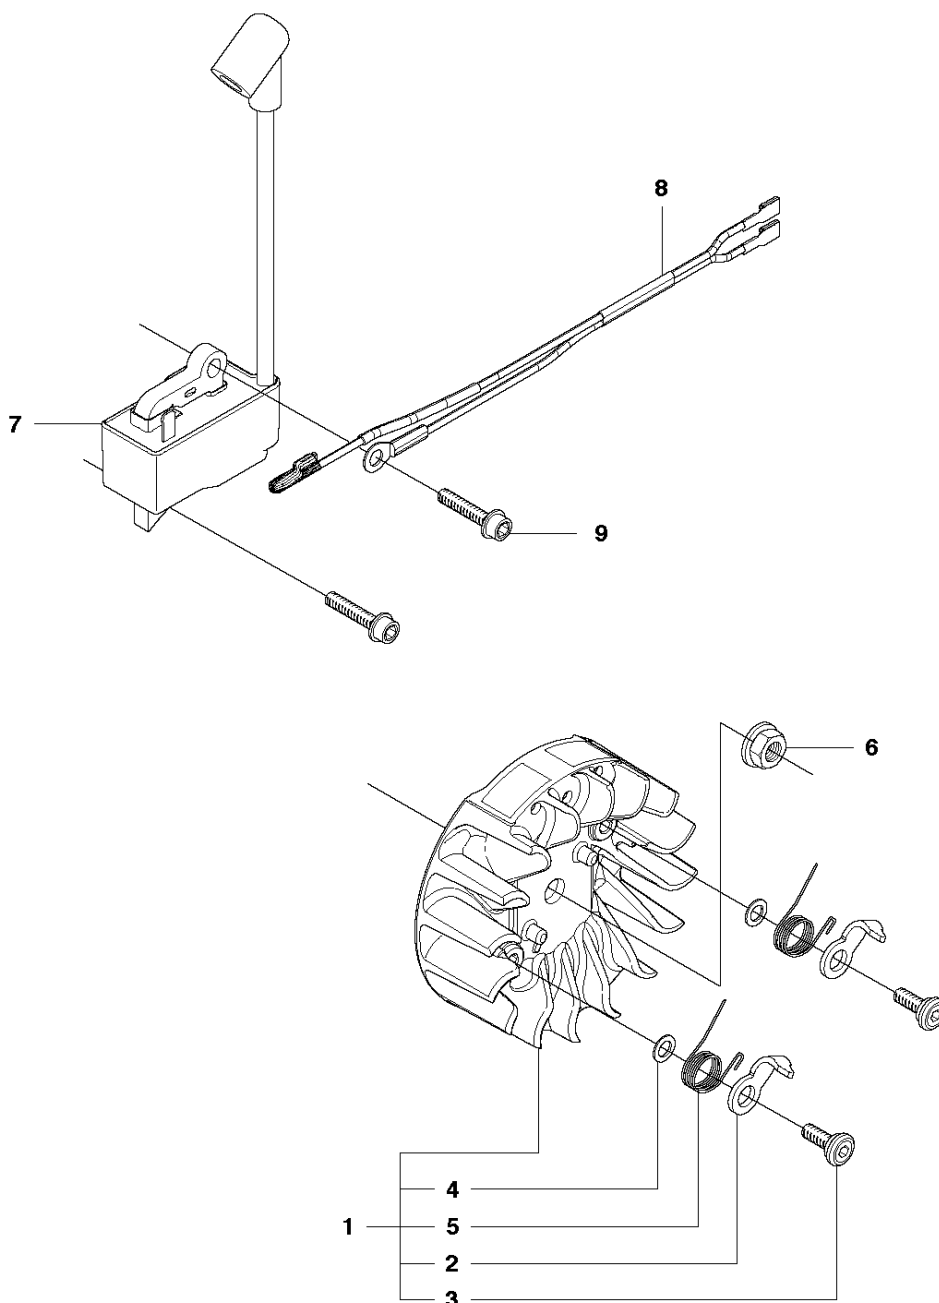

E 440 II, 440e II
IGNITION SYSTEM

IGNITION SYSTEM

440 e II

Ref	Part No	Description	Remark	QTY	KIT
1	580 27 98-01	FLYWHEEL ASSY		1	
2	537 24 56-01	STARTER PAWL		2	1
3	501 81 99-03	SCREW		2	1
4	503 23 00-42	WASHER		2	1
5	529 27 11-01	SPRING		2	1
6	503 22 04-01	NUT		1	
7	579 63 88-04	IGNITION MODULE		1	
8	510 10 14-01	WIRING ASSY		1	
9	503 20 02-20	SCREW IHSCFM		2