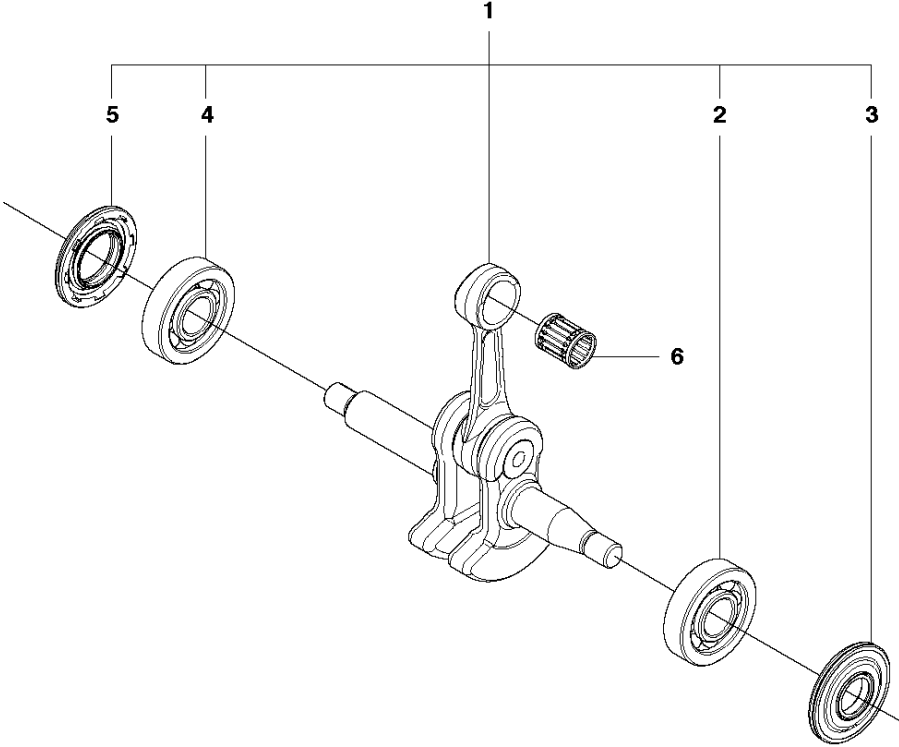

B 440 II, 440e II
CLUTCH & OIL PUMP

CLUTCH & OIL PUMP

440 e II

Ref	Part No	Description	Remark	QTY	KIT
1	575 56 80-01	CLUTCH ASSY		1	
2	574 71 88-01	CLUTCH SPRING		2	1
3	505 44 15-01	CLUTCH DRUM ASSY		1	
4	503 53 92-01	NEEDLE BEARING		1	3
5	544 21 24-02	WORM GEAR		1	
6	540 05 79-01	PUMP PISTON		1	
7	537 15 48-01	PUMP CYLINDER		1	
8	544 08 42-01	OIL HOSE		1	

H 440 II, 440e II
CYLINDER PISTON

(A) 504 79 40-01
Set of gaskets

CYLINDER PISTON

440 e II

Ref	Part No	Description	Remark	QTY	KIT
1	504 73 51-01	CYLINDER		1	
2	502 62 50-07	PISTON ASSY		1	1
3	544 40 59-01	PISTON RING		1	2
4	544 40 60-01	PISTON PIN		1	2
5	737 44 10-00	SNAP RING		2	2
6	503 41 41-01	NEEDLE BEARING		1	1
7	544 39 60-01	GASKET		1	11
8	544 39 59-01	GASKET		1	11
9	725 53 33-55	SCREW IHSCM		4	
10	503 23 51-11	SPARK PLUG		1	
11	504 79 40-01	GASKET		1	

J 440 II, 440e II
CRANKSHAFT

CRANKSHAFT

440 e II

Ref	Part No	Description	Remark	QTY	KIT
1	525 60 46-01	CRANKSHAFT ASSY		1	
2	544 24 87-02	BALL BEARING		1	1
3	544 25 12-01	SEALING		1	1
4	544 24 88-02	BALL BEARING		1	1
5	544 25 13-01	SEALING		1	1
6	503 41 41-01	NEEDLE BEARING		1	