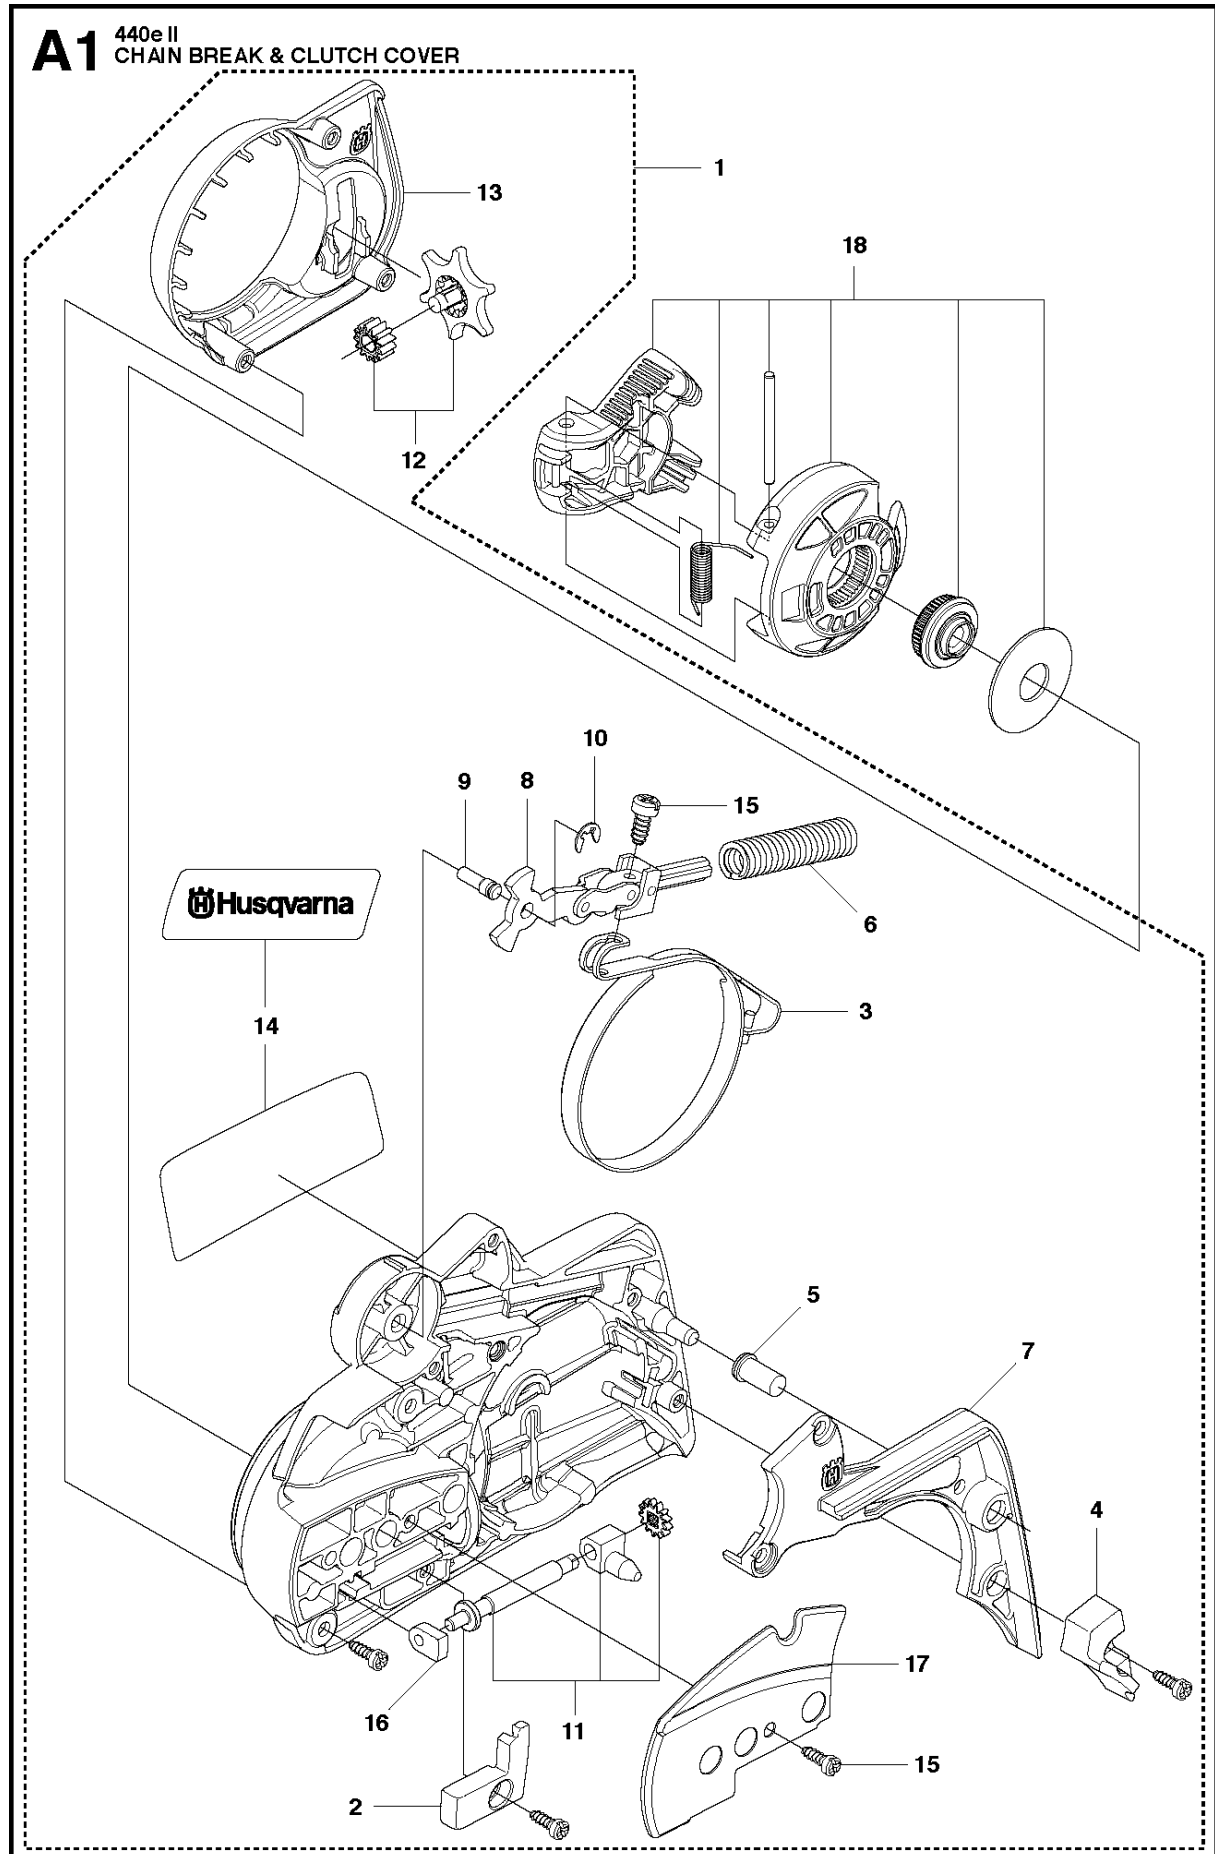

SPARE PARTS LIST

CHAIN SAWS

440 e II

CHAIN BRAKE & CLUTCH COVER

440 e II

Ref	Part No	Description	Remark	QTY	KIT
1	544 19 49-05	CLUTCH COVER ASSY		1	
2	504 54 28-01	COVER LID		1	1
3	544 30 60-01	BRAKE BAND ASSY		1	1
4	544 25 31-01	WEAR PROTECTION		1	1
5	503 85 52-01	GUIDE BUSHING		1	1
6	505 89 26-01	BRAKE SPRING		1	1
7	544 24 85-01	COVER LID		1	1
8	503 89 08-02	KNEE JOINT ASSY		1	1
9	503 89 29-01	PIN		1	1
10	735 31 08-20	E-CLIP		1	1
11	537 39 29-01	SCREW		1	1
12	537 34 72-01	GEAR ASSY		1	1
13	537 39 26-01	HEAT PROTECTOR		1	1
14	544 35 75-01	LABEL		1	1
15	503 21 70-10	SCREW CCRPANT		10	1
16	525 35 43-01	BEARING SLEEVE		1	1
17	505 32 10-01	WEAR PLATE		1	1
18	537 34 78-01	KNOB		1	

A2 440 II
CHAIN BREAK & CLUTCH COVER

CHAIN BRAKE & CLUTCH COVER

440 e II

Ref	Part No	Description	Remark	QTY KIT	
1	501 38 82-01	CLUTCH COVER ASSY			
2	735 31 08-20	E-CLIP		1	1
3	537 28 66-01	PAWL		1	1
4	540 06 33-01	CHAIN GUIDE		1	1
5	537 01 74-01	BEARING SLEEVE		1	1
6	503 89 08-02	KNEE JOINT ASSY		1	1
7	505 89 26-01	BRAKE SPRING		1	1
8	503 85 52-01	GUIDE BUSHING		1	1
9	544 24 85-01	COVER LID		1	1
10	503 21 70-10	SCREW CCRPANT		7	1
11	544 25 31-01	WEAR PROTECTION		1	1
12	544 30 60-01	BRAKE BAND ASSY		1	1
13	503 89 29-01	PIN		1	1
14	537 39 70-01	WORM SCREW		1	1
15	537 07 94-02	WORM WHEEL		1	1
16	740 48 07-02	O-RING		1	1
17	503 23 00-63	WASHER		1	1
18	544 37 68-01	LABEL		1	1
19	503 22 00-01	HEXAGON NUT		1	

B 440 II, 440e II
CLUTCH & OIL PUMP

CLUTCH & OIL PUMP

440 e II

Ref	Part No	Description	Remark	QTY	KIT
1	575 56 80-01	CLUTCH ASSY		1	
2	574 71 88-01	CLUTCH SPRING		2	1
3	505 44 15-01	CLUTCH DRUM ASSY		1	
4	503 53 92-01	NEEDLE BEARING		1	3
5	544 21 24-02	WORM GEAR		1	
6	540 05 79-01	PUMP PISTON		1	
7	537 15 48-01	PUMP CYLINDER		1	
8	544 08 42-01	OIL HOSE		1	

C 440 II, 440e II
CYLINDER COVER

CYLINDER COVER

440 e II

Ref	Part No	Description	Remark	QTY	KIT
1	504 79 02-01	CYLINDER COVER ASSY		1	
2	522 73 60-01	LABEL		1	1
3	503 89 47-01	SNAP LOCKING		3	

D2 440e II
STARTER