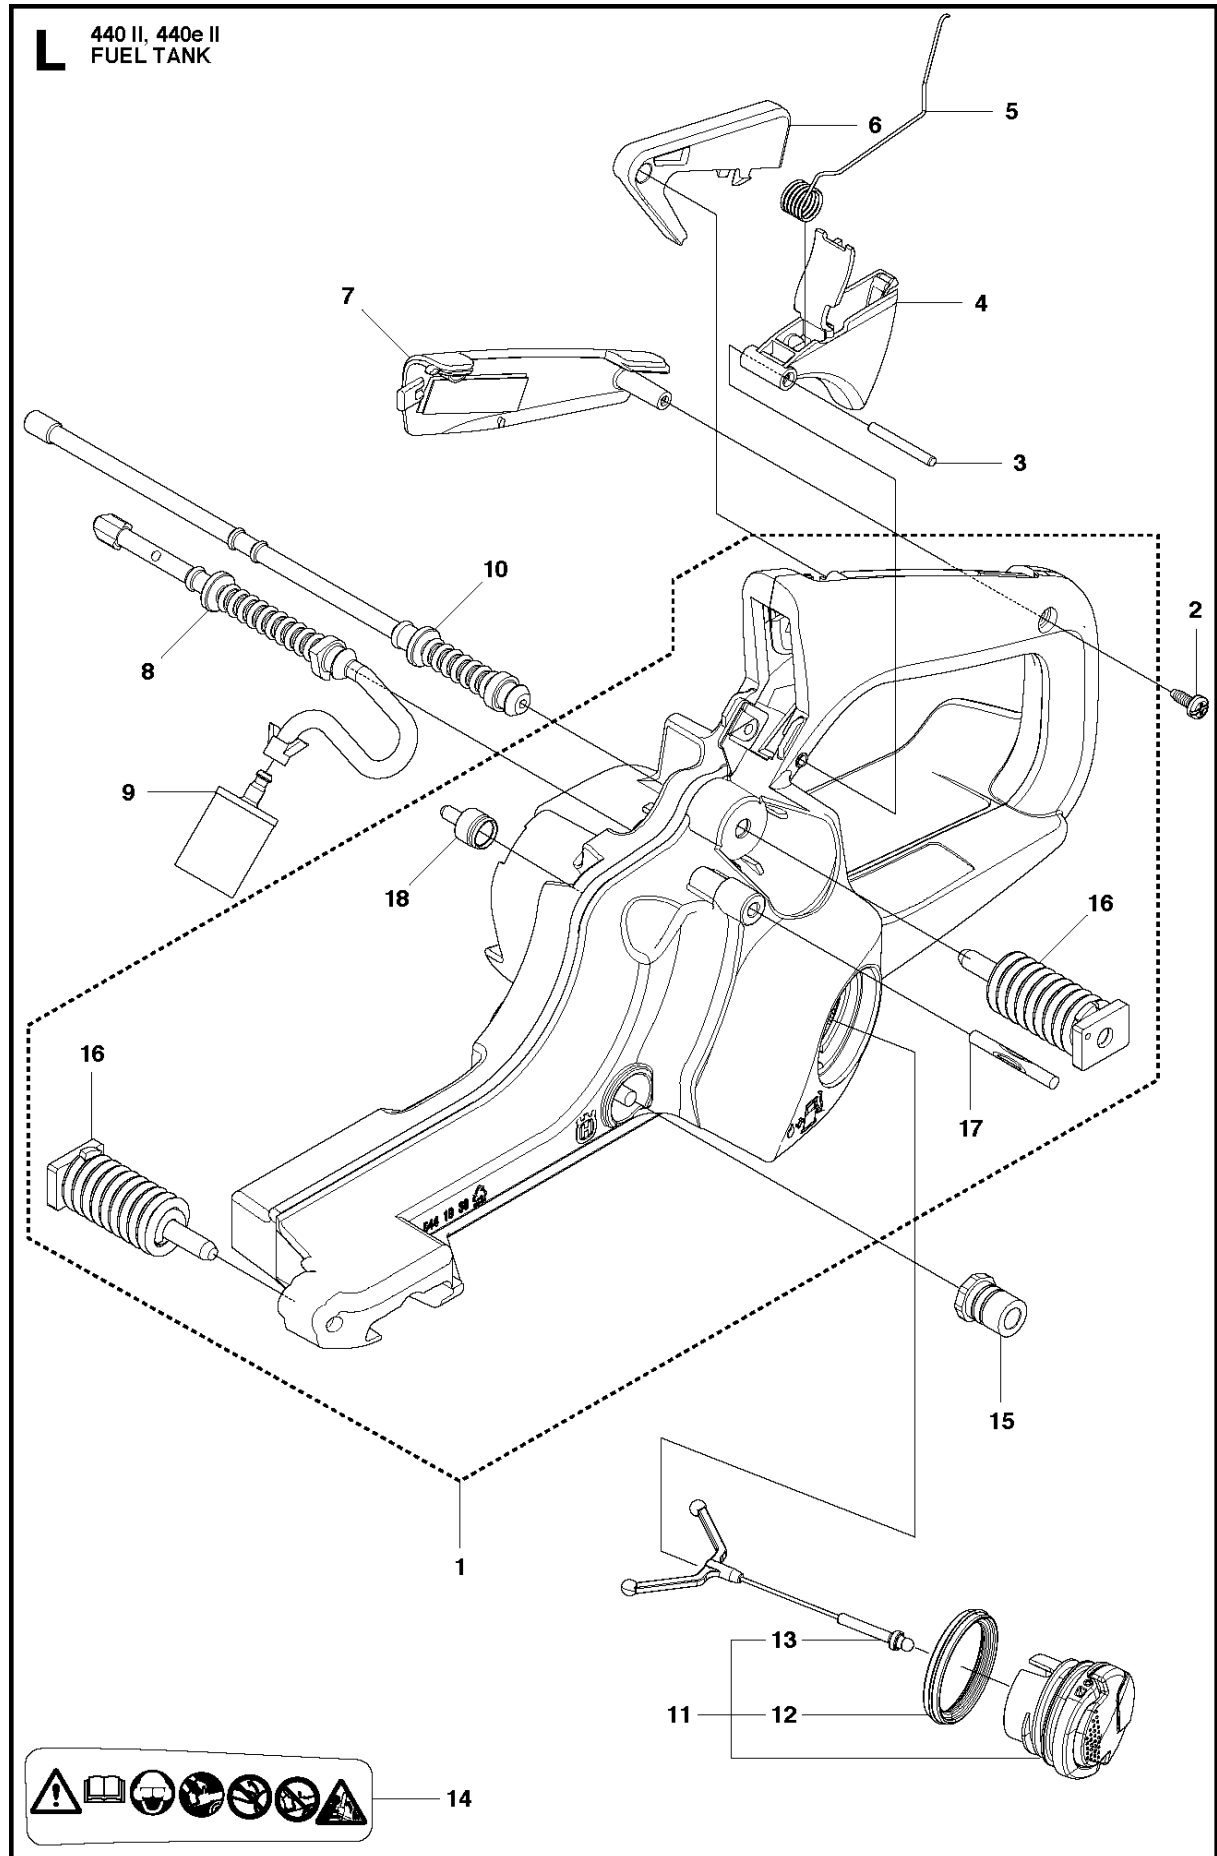

FUEL TANK

440 e II

Ref	Part No	Description	Remark	QTY	KIT
1	544 19 38-05	FUEL TANK		1	
2	503 21 28-10	SCREW CCRPANT		1	
3	720 18 25-20	PARALLEL PIN		1	
4	544 96 85-01	THROTTLE CONTROL		1	
5	544 09 99-01	SPRING		1	
6	579 23 94-01	THROTTLE LOCKOUT		1	
7	544 28 49-01	HANDLE INSERT		1	
8	544 12 86-01	FUEL HOSE		1	
9	503 44 32-01	FUEL FILTER		1	
10	577 53 51-01	RETURN HOSE		1	
11	522 62 00-03	TANK CAP ASSY		1	
12	589 24 11-01	GASKET		1	11
13	503 57 89-01	HOLDER		1	11
14	544 37 50-01	LABEL		1	
15	501 00 76-01	SUPPORT		1	
16	504 79 56-01	ANTIVIBRATION ELEMENT		2	1
17	721 12 63-39	GROOVED PIN		1	1
18	501 15 29-01	TANK VENT ASSY		1	1