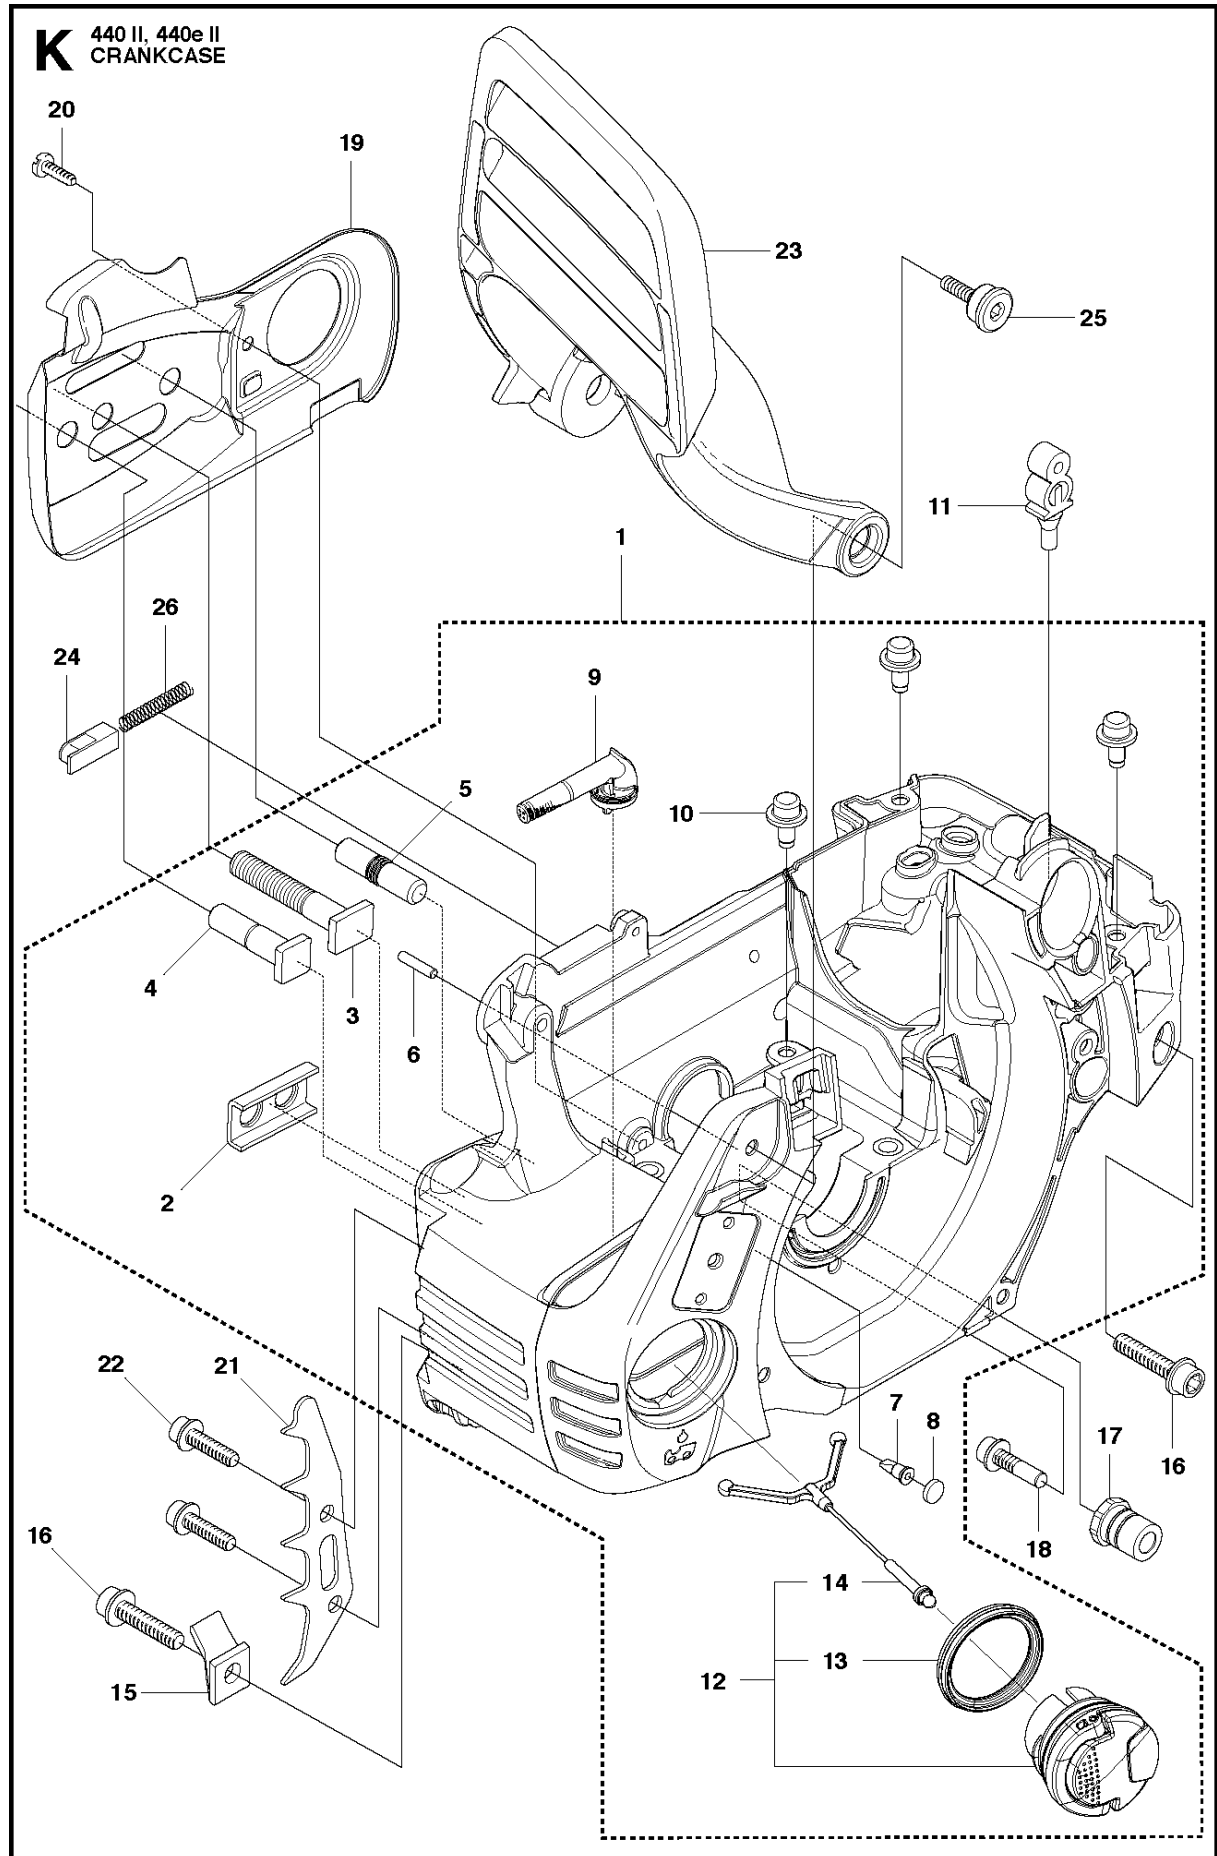

CRANKCASE

440 e II

Ref	Part No	Description	Remark	QTY	KIT
1	544 93 25-07	CRANKCASE ASSY		1	
2	503 87 58-02	STIFFENING PLATE		1	1
3	503 87 54-02	BAR BOLT		1	1
4	537 33 46-01	BAR BOLT		1	1
5	544 03 64-01	BAR BOLT		1	1
6	503 24 09-05	NEEDLE ROLLER		1	1
7	530 02 61-19	CHECK VALVE		1	1
8	537 40 35-01	FILTER		1	1
9	544 08 33-01	OIL SCREEN		1	1
10	544 33 16-01	GUIDE PIN		3	1
11	503 86 93-01	SUPPORT		1	
12	522 62 00-03	TANK CAP ASSY		1	
13	589 24 11-01	GASKET		1	12
14	503 57 89-01	HOLDER		1	12
15	503 88 63-01	PIN		1	
16	503 21 88-76	SCREW IHSCCT		2	
17	501 00 76-01	SUPPORT		1	
18	503 21 51-03	SCREW IHSCCT		1	
19	544 28 46-01	CHAIN GUIDE PLATE		1	
20	503 21 70-10	SCREW CCRPANT		1	
21	544 28 65-01	SPIKE		1	
22	503 21 75-20	SCREW IHSCFT		2	
23	544 25 15-01	HAND GUARD		1	
24	503 89 24-01	LOCK		1	
25	503 89 30-01	SCREW		2	
26	503 43 65-01	POSITION SPRING		1