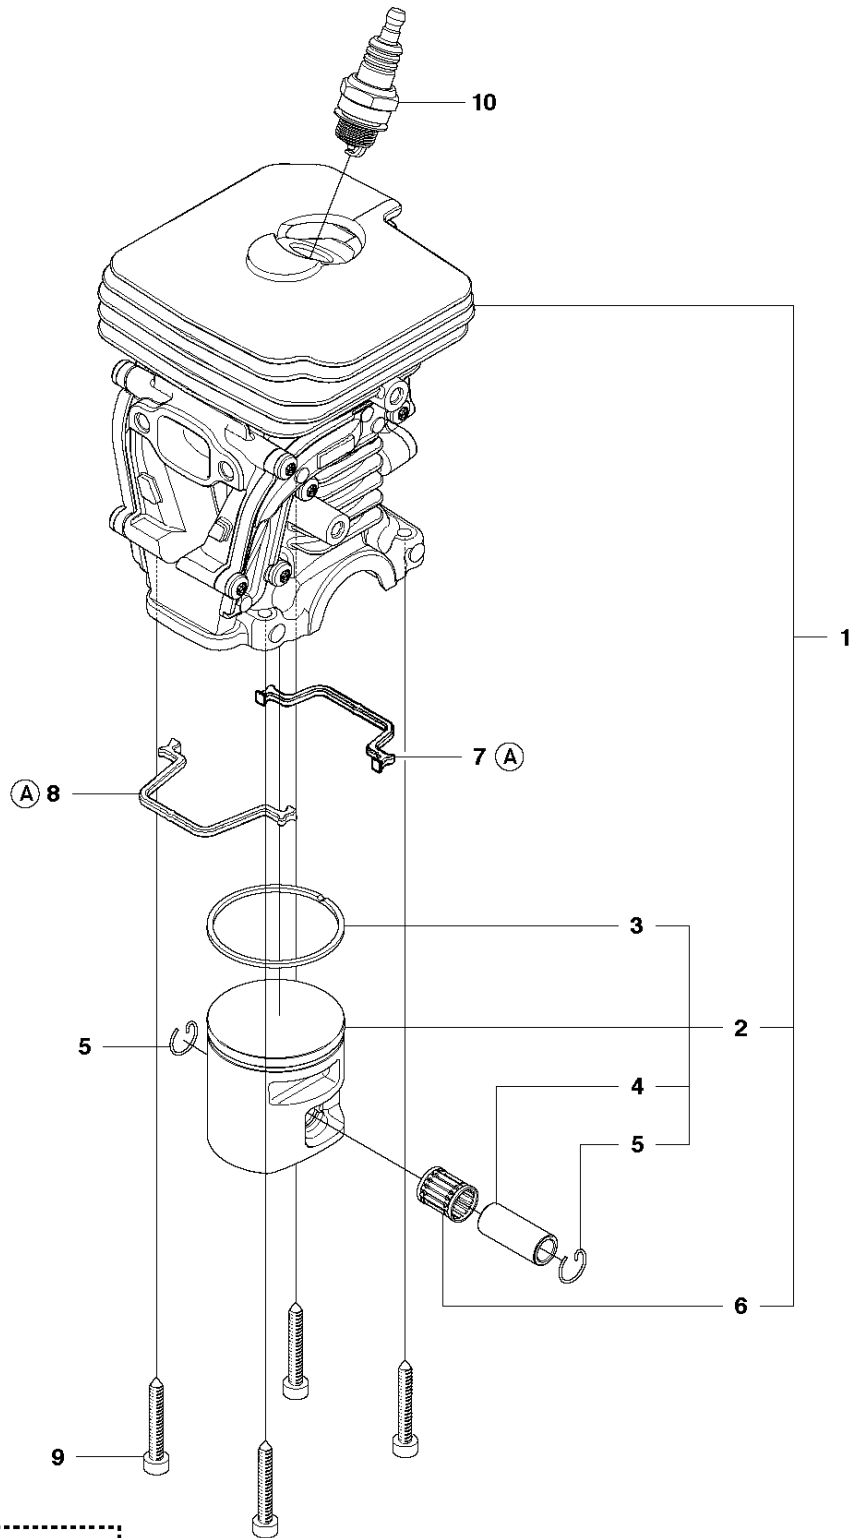

H 440 II, 440e II
CYLINDER PISTON

(A) 504 79 40-01
Set of gaskets

CYLINDER PISTON

440 e II

Ref	Part No	Description	Remark	QTY	KIT
1	504 73 51-01	CYLINDER		1	
2	502 62 50-07	PISTON ASSY		1	1
3	544 40 59-01	PISTON RING		1	2
4	544 40 60-01	PISTON PIN		1	2
5	737 44 10-00	SNAP RING		2	2
6	503 41 41-01	NEEDLE BEARING		1	1
7	544 39 60-01	GASKET		1	11
8	544 39 59-01	GASKET		1	11
9	725 53 33-55	SCREW IHSCM		4	
10	503 23 51-11	SPARK PLUG		1	
11	504 79 40-01	GASKET		1