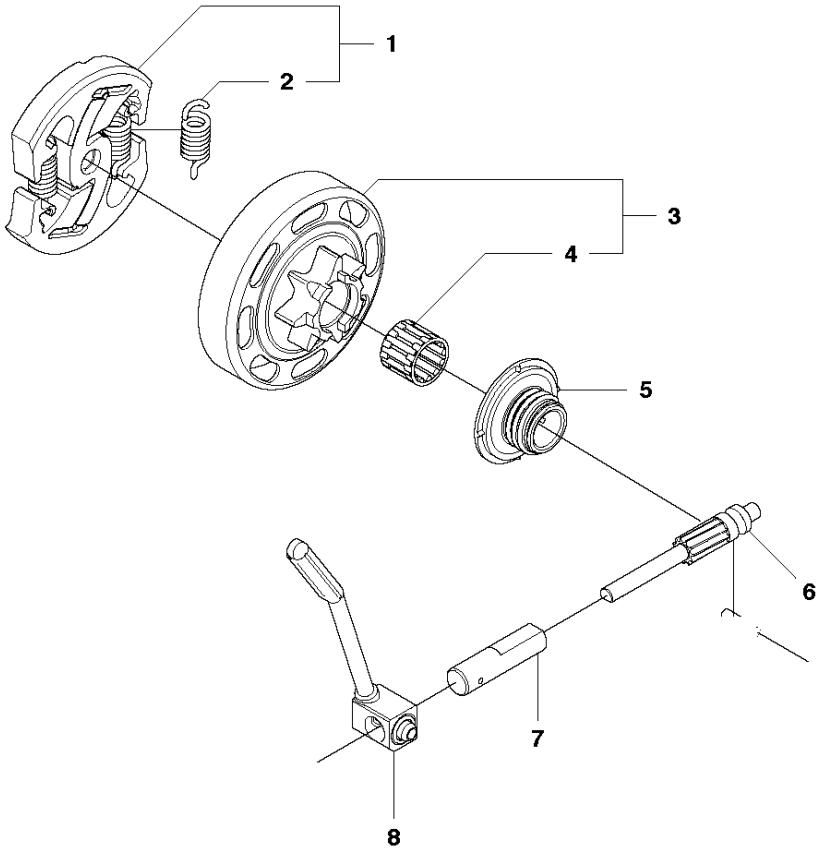

SPARE PARTS LIST

CHAIN SAWS

440 e II

CHAIN BRAKE & CLUTCH COVER

440 e II

Ref	Part No	Description	Remark	QTY	KIT
1	544 19 49-05	CLUTCH COVER ASSY		1	
2	504 54 28-01	COVER LID		1	1
3	544 30 60-01	BRAKE BAND ASSY		1	1
4	544 25 31-01	WEAR PROTECTION		1	1
5	503 85 52-01	GUIDE BUSHING		1	1
6	505 89 26-01	BRAKE SPRING		1	1
7	544 24 85-01	COVER LID		1	1
8	503 89 08-02	KNEE JOINT ASSY		1	1
9	503 89 29-01	PIN		1	1
10	735 31 08-20	E-CLIP		1	1
11	537 39 29-01	SCREW		1	1
12	537 34 72-01	GEAR ASSY		1	1
13	537 39 26-01	HEAT PROTECTOR		1	1
14	544 35 75-01	LABEL		1	1
15	503 21 70-10	SCREW CCRPANT		10	1
16	525 35 43-01	BEARING SLEEVE		1	1
17	505 32 10-01	WEAR PLATE		1	1
18	537 34 78-01	KNOB		1	

A2 440 II
CHAIN BREAK & CLUTCH COVER

CHAIN BRAKE & CLUTCH COVER

440 e II

Ref	Part No	Description	Remark	QTY KIT	
1	501 38 82-01	CLUTCH COVER ASSY			
2	735 31 08-20	E-CLIP		1	1
3	537 28 66-01	PAWL		1	1
4	540 06 33-01	CHAIN GUIDE		1	1
5	537 01 74-01	BEARING SLEEVE		1	1
6	503 89 08-02	KNEE JOINT ASSY		1	1
7	505 89 26-01	BRAKE SPRING		1	1
8	503 85 52-01	GUIDE BUSHING		1	1
9	544 24 85-01	COVER LID		1	1
10	503 21 70-10	SCREW CCRPANT		7	1
11	544 25 31-01	WEAR PROTECTION		1	1
12	544 30 60-01	BRAKE BAND ASSY		1	1
13	503 89 29-01	PIN		1	1
14	537 39 70-01	WORM SCREW		1	1
15	537 07 94-02	WORM WHEEL		1	1
16	740 48 07-02	O-RING		1	1
17	503 23 00-63	WASHER		1	1
18	544 37 68-01	LABEL		1	1
19	503 22 00-01	HEXAGON NUT		1	

B 440 II, 440e II
CLUTCH & OIL PUMP

CLUTCH & OIL PUMP

440 e II

Ref	Part No	Description	Remark	QTY	KIT
1	575 56 80-01	CLUTCH ASSY		1	
2	574 71 88-01	CLUTCH SPRING		2	1
3	505 44 15-01	CLUTCH DRUM ASSY		1	
4	503 53 92-01	NEEDLE BEARING		1	3
5	544 21 24-02	WORM GEAR		1	
6	540 05 79-01	PUMP PISTON		1	
7	537 15 48-01	PUMP CYLINDER		1	
8	544 08 42-01	OIL HOSE		1	

C 440 II, 440e II
CYLINDER COVER

CYLINDER COVER

440 e II

Ref	Part No	Description	Remark	QTY	KIT
1	504 79 02-01	CYLINDER COVER ASSY		1	
2	522 73 60-01	LABEL		1	1
3	503 89 47-01	SNAP LOCKING		3	

D2 440e II
STARTER