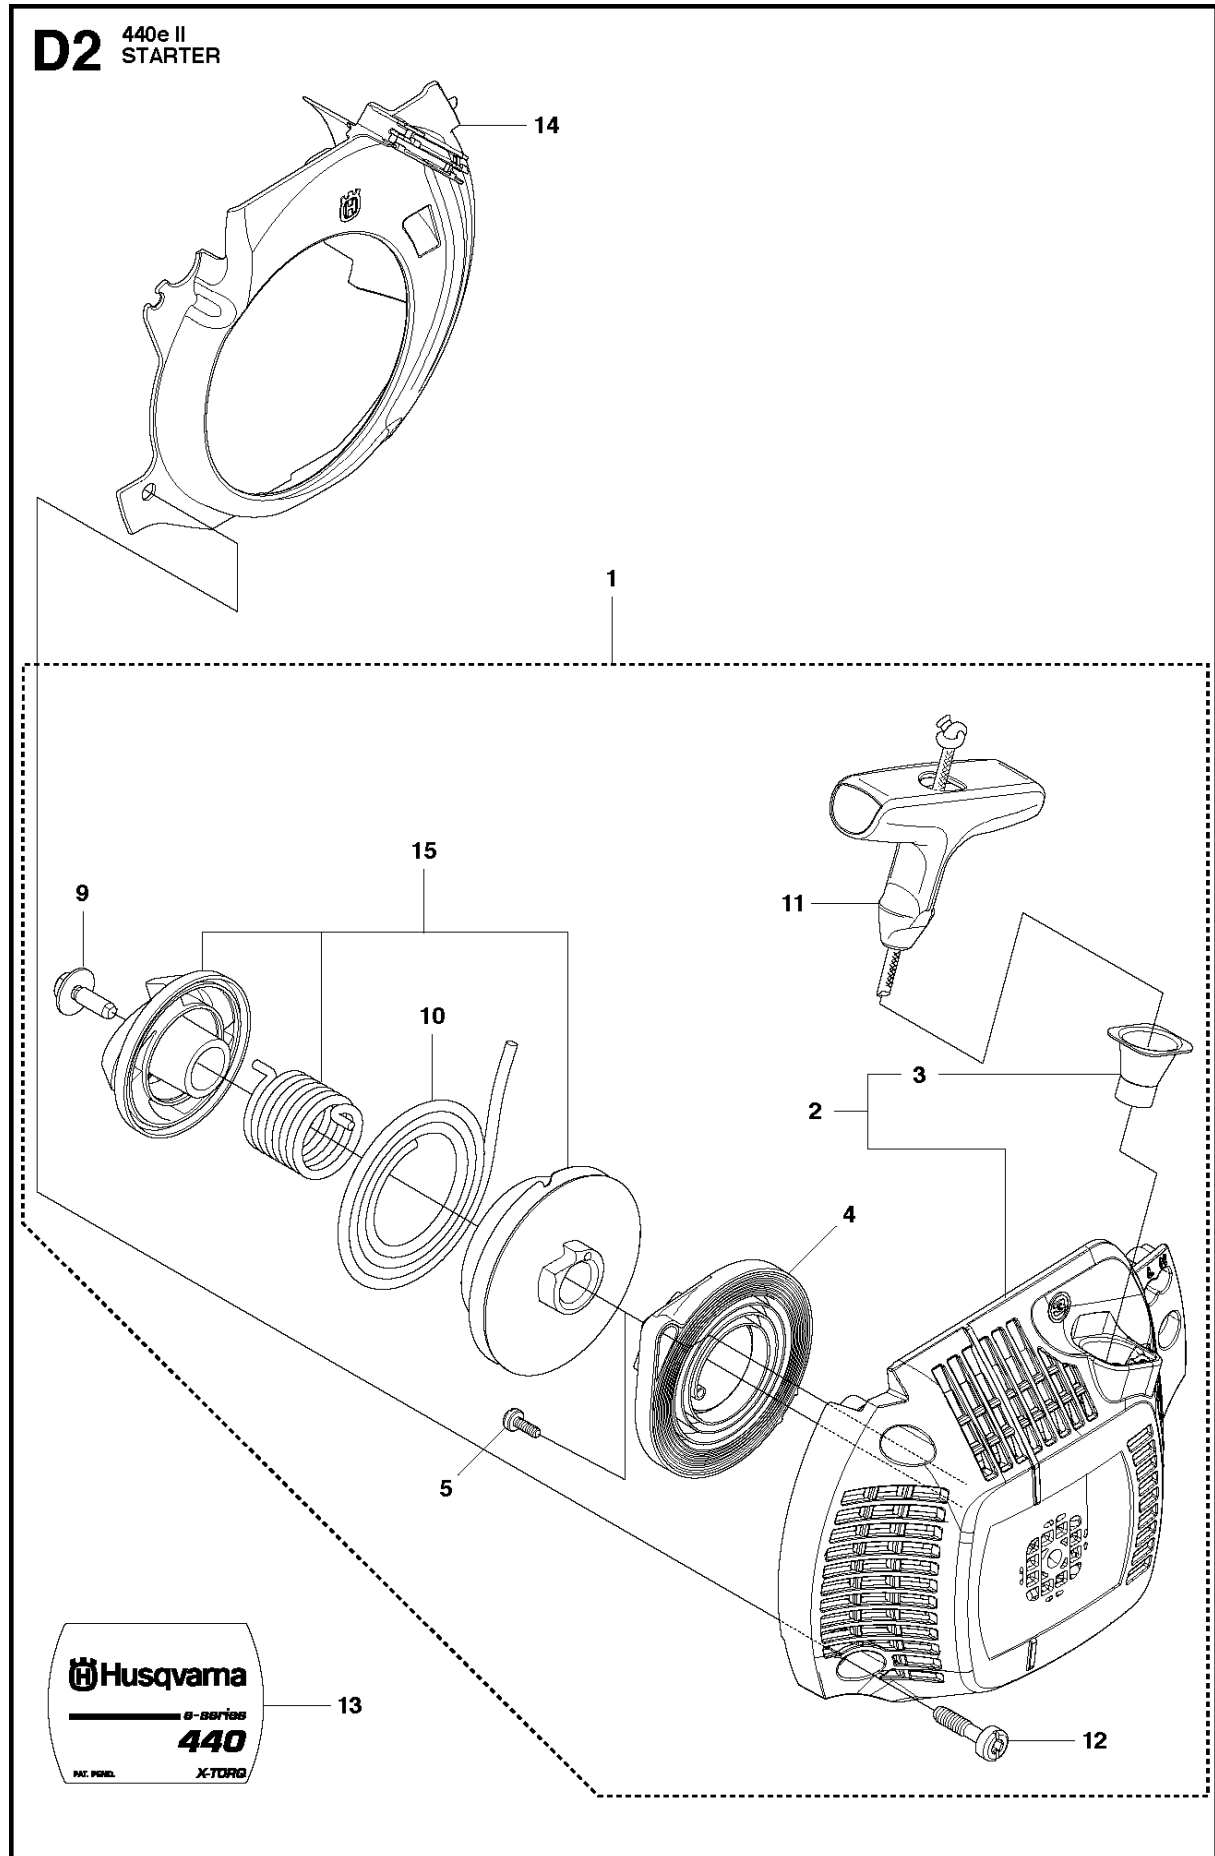

SPARE PARTS LIST

CHAIN SAWS

440 e II

CHAIN BRAKE & CLUTCH COVER

440 e II

Ref	Part No	Description	Remark	QTY	KIT
1	544 19 49-05	CLUTCH COVER ASSY		1	
2	504 54 28-01	COVER LID		1	1
3	544 30 60-01	BRAKE BAND ASSY		1	1
4	544 25 31-01	WEAR PROTECTION		1	1
5	503 85 52-01	GUIDE BUSHING		1	1
6	505 89 26-01	BRAKE SPRING		1	1
7	544 24 85-01	COVER LID		1	1
8	503 89 08-02	KNEE JOINT ASSY		1	1
9	503 89 29-01	PIN		1	1
10	735 31 08-20	E-CLIP		1	1
11	537 39 29-01	SCREW		1	1
12	537 34 72-01	GEAR ASSY		1	1
13	537 39 26-01	HEAT PROTECTOR		1	1
14	544 35 75-01	LABEL		1	1
15	503 21 70-10	SCREW CCRPANT		10	1
16	525 35 43-01	BEARING SLEEVE		1	1
17	505 32 10-01	WEAR PLATE		1	1
18	537 34 78-01	KNOB		1	

A2 440 II
CHAIN BREAK & CLUTCH COVER

CHAIN BRAKE & CLUTCH COVER

440 e II

Ref	Part No	Description	Remark	QTY KIT	
1	501 38 82-01	CLUTCH COVER ASSY			
2	735 31 08-20	E-CLIP		1	1
3	537 28 66-01	PAWL		1	1
4	540 06 33-01	CHAIN GUIDE		1	1
5	537 01 74-01	BEARING SLEEVE		1	1
6	503 89 08-02	KNEE JOINT ASSY		1	1
7	505 89 26-01	BRAKE SPRING		1	1
8	503 85 52-01	GUIDE BUSHING		1	1
9	544 24 85-01	COVER LID		1	1
10	503 21 70-10	SCREW CCRPANT		7	1
11	544 25 31-01	WEAR PROTECTION		1	1
12	544 30 60-01	BRAKE BAND ASSY		1	1
13	503 89 29-01	PIN		1	1
14	537 39 70-01	WORM SCREW		1	1
15	537 07 94-02	WORM WHEEL		1	1
16	740 48 07-02	O-RING		1	1
17	503 23 00-63	WASHER		1	1
18	544 37 68-01	LABEL		1	1
19	503 22 00-01	HEXAGON NUT		1	

B 440 II, 440e II
CLUTCH & OIL PUMP

CLUTCH & OIL PUMP

440 e II

Ref	Part No	Description	Remark	QTY	KIT
1	575 56 80-01	CLUTCH ASSY		1	
2	574 71 88-01	CLUTCH SPRING		2	1
3	505 44 15-01	CLUTCH DRUM ASSY		1	
4	503 53 92-01	NEEDLE BEARING		1	3
5	544 21 24-02	WORM GEAR		1	
6	540 05 79-01	PUMP PISTON		1	
7	537 15 48-01	PUMP CYLINDER		1	
8	544 08 42-01	OIL HOSE		1	

C 440 II, 440e II
CYLINDER COVER

CYLINDER COVER

440 e II

Ref	Part No	Description	Remark	QTY	KIT
1	504 79 02-01	CYLINDER COVER ASSY		1	
2	522 73 60-01	LABEL		1	1
3	503 89 47-01	SNAP LOCKING		3	

D2 440e II
STARTER