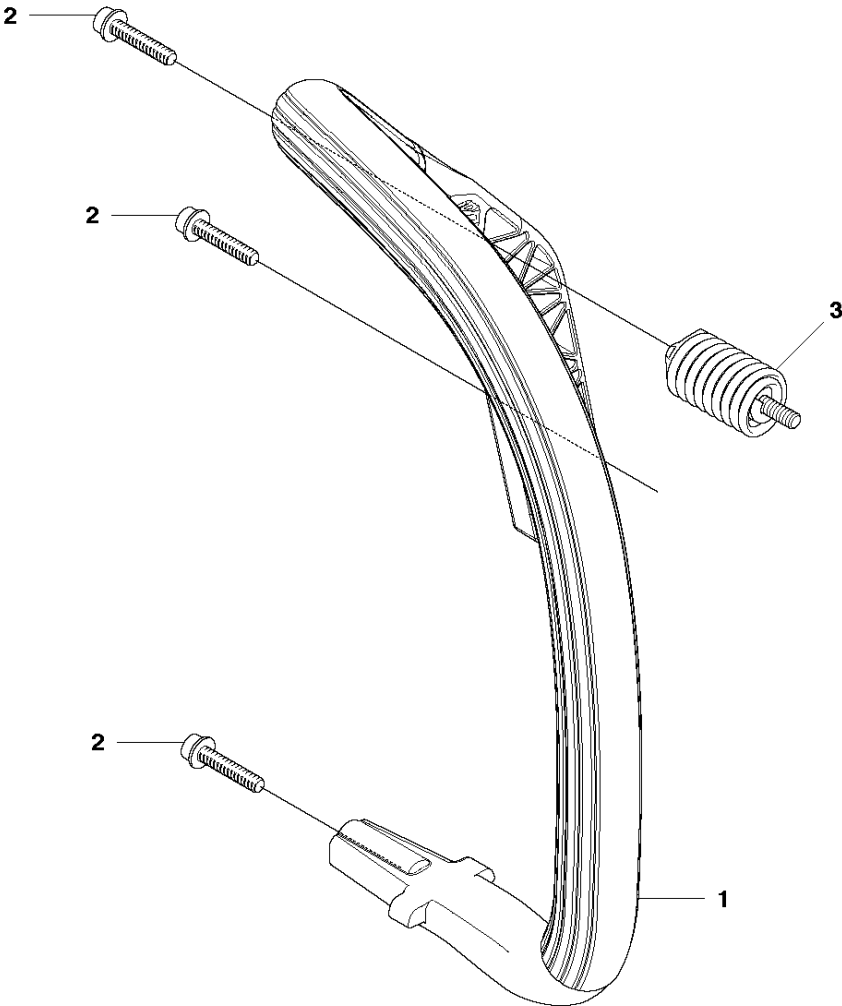

M 440 II, 440e II
HANDLE

HANDLE

440 e II

Ref	Part No	Description	Remark	QTY KIT
1	544 28 40-01	FRONT HANDLE		1
2	503 21 88-76	SCREW IHST		3
3	503 89 83-01	ANTIVIBRATION ELEMENT		1