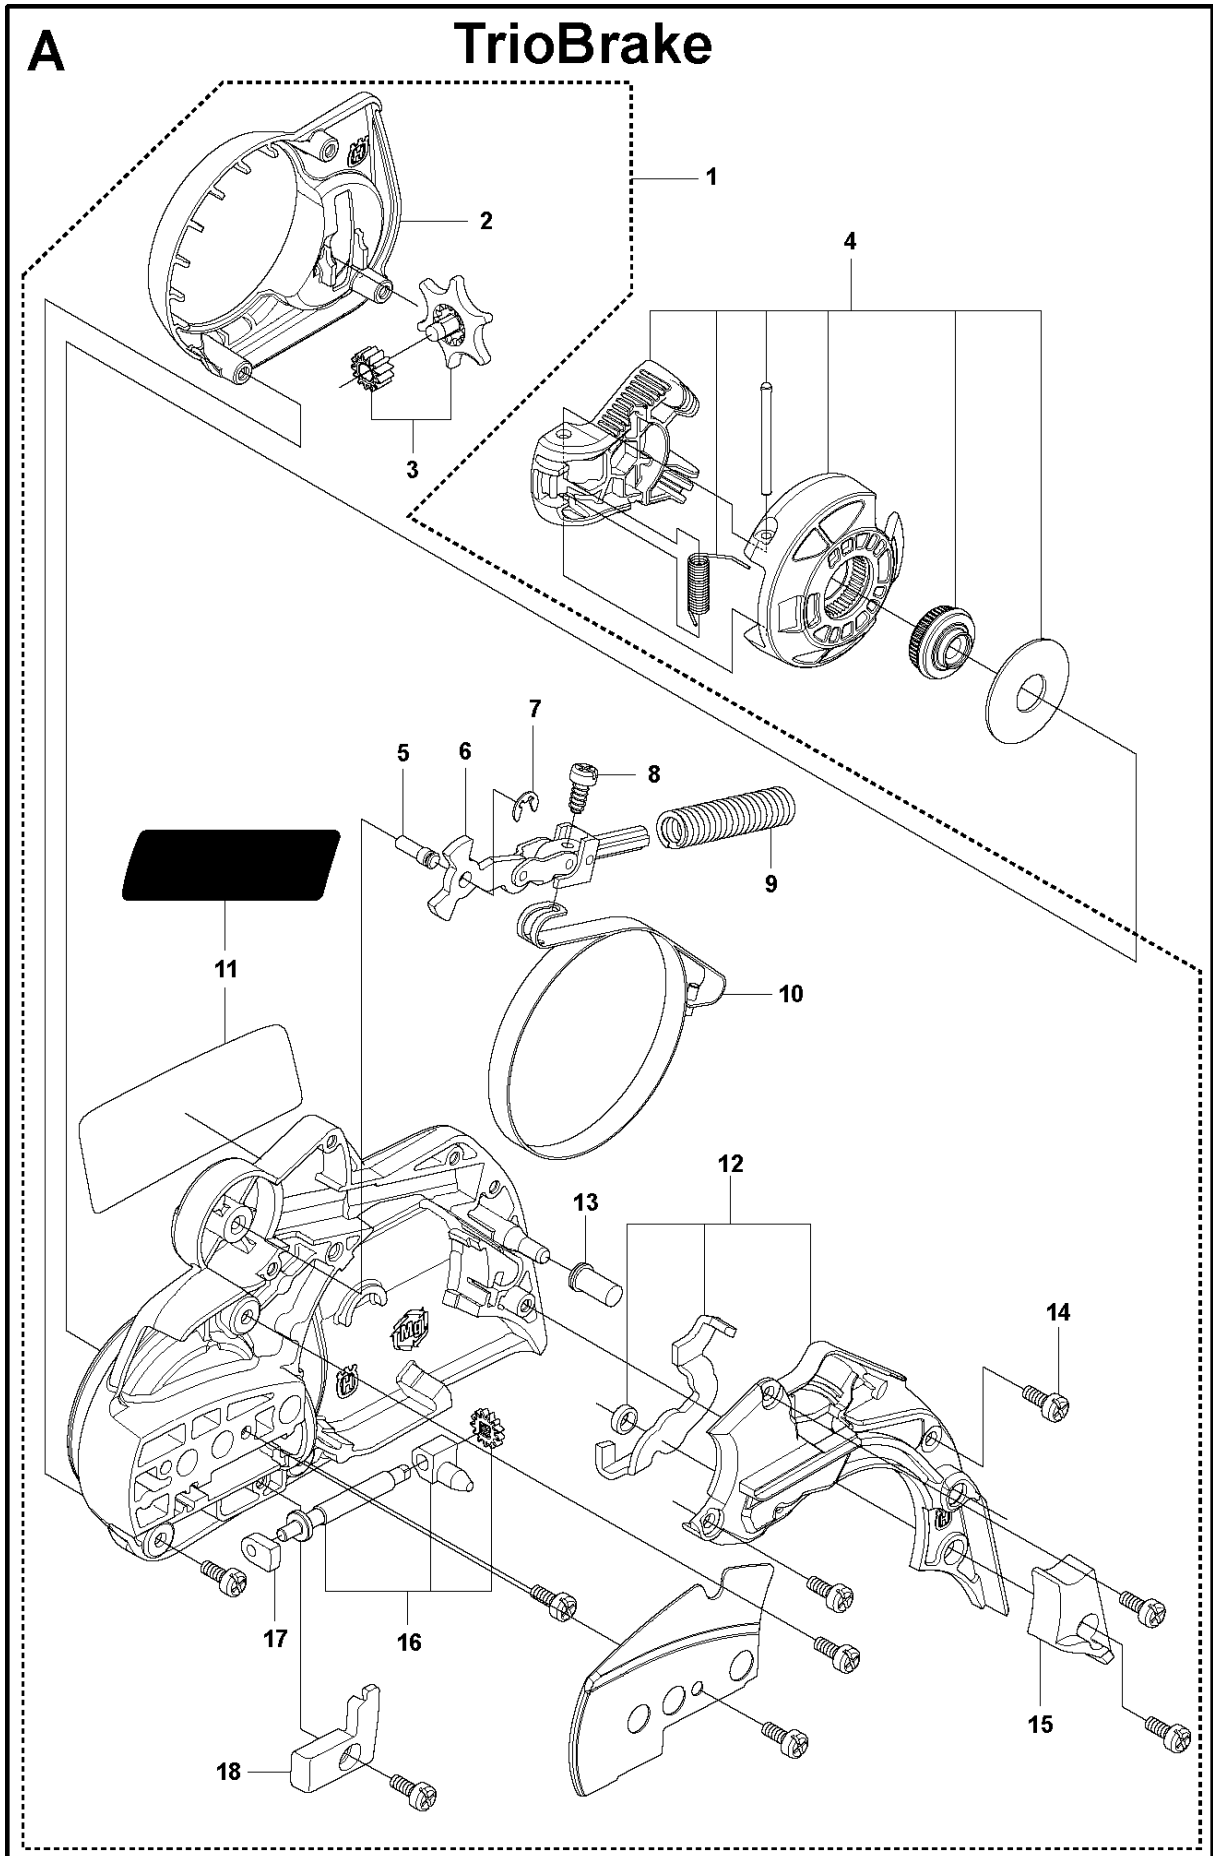

SPARE PARTS LIST

CHAIN SAWS

445 E TRIOBRAKE, 20111800001-Current

CHAIN BRAKE & CLUTCH COVER

445 E TRIOBRAKE, 2011180001-Current

Ref	Part No	Description	Remark	QTY	KIT
1	505 32 42-01	CLUTCH COVER ASSY		1	
2	537 39 26-01	HEAT PROTECTOR		1	1
3	537 34 72-01	GEAR ASSY		1	1
4	537 34 78-01	KNOB		1	
5	503 89 29-01	PIN		1	1
6	503 89 08-02	KNEE JOINT ASSY		1	1
7	735 31 08-20	E-CLIP		1	1
8	503 21 70-10	SCREW CCRPANT		1	1
9	503 46 59-01	BRAKE SPRING		1	1
10	537 04 30-01	BRAKE BAND ASSY		1	1
11	544 35 75-01	LABEL		1	1
12	502 30 61-01	COVER LID		1	1
13	503 85 52-01	GUIDE BUSHING		1	1
14	503 21 70-10	SCREW CCRPANT		9	1
15	544 08 30-01	WEAR PROTECTION		1	1
16	537 39 29-01	SCREW		1	1
17	544 84 55-01	BEARING SLEEVE		1	1
18	504 54 28-01	COVER LID		1	1

FUEL TANK & HANDLE

445 E TRIOBRAKE, 20111800001-Current

Ref	Part No	Description	Remark	QTY KIT
1	503 21 70-72	SCREW CCRPANT		1
2	504 10 62-01	COVER LID		1
3	510 06 87-01	HAND GUARD		1
4	505 52 96-01	WIRE ASSY		1
5	504 10 60-02	FUEL TANK ASSY		1
6	504 10 63-01	HANDLE INSERT		1
7	503 21 28-10	SCREW CCRPANT		1
8	503 21 70-72	SCREW CCRPANT		2