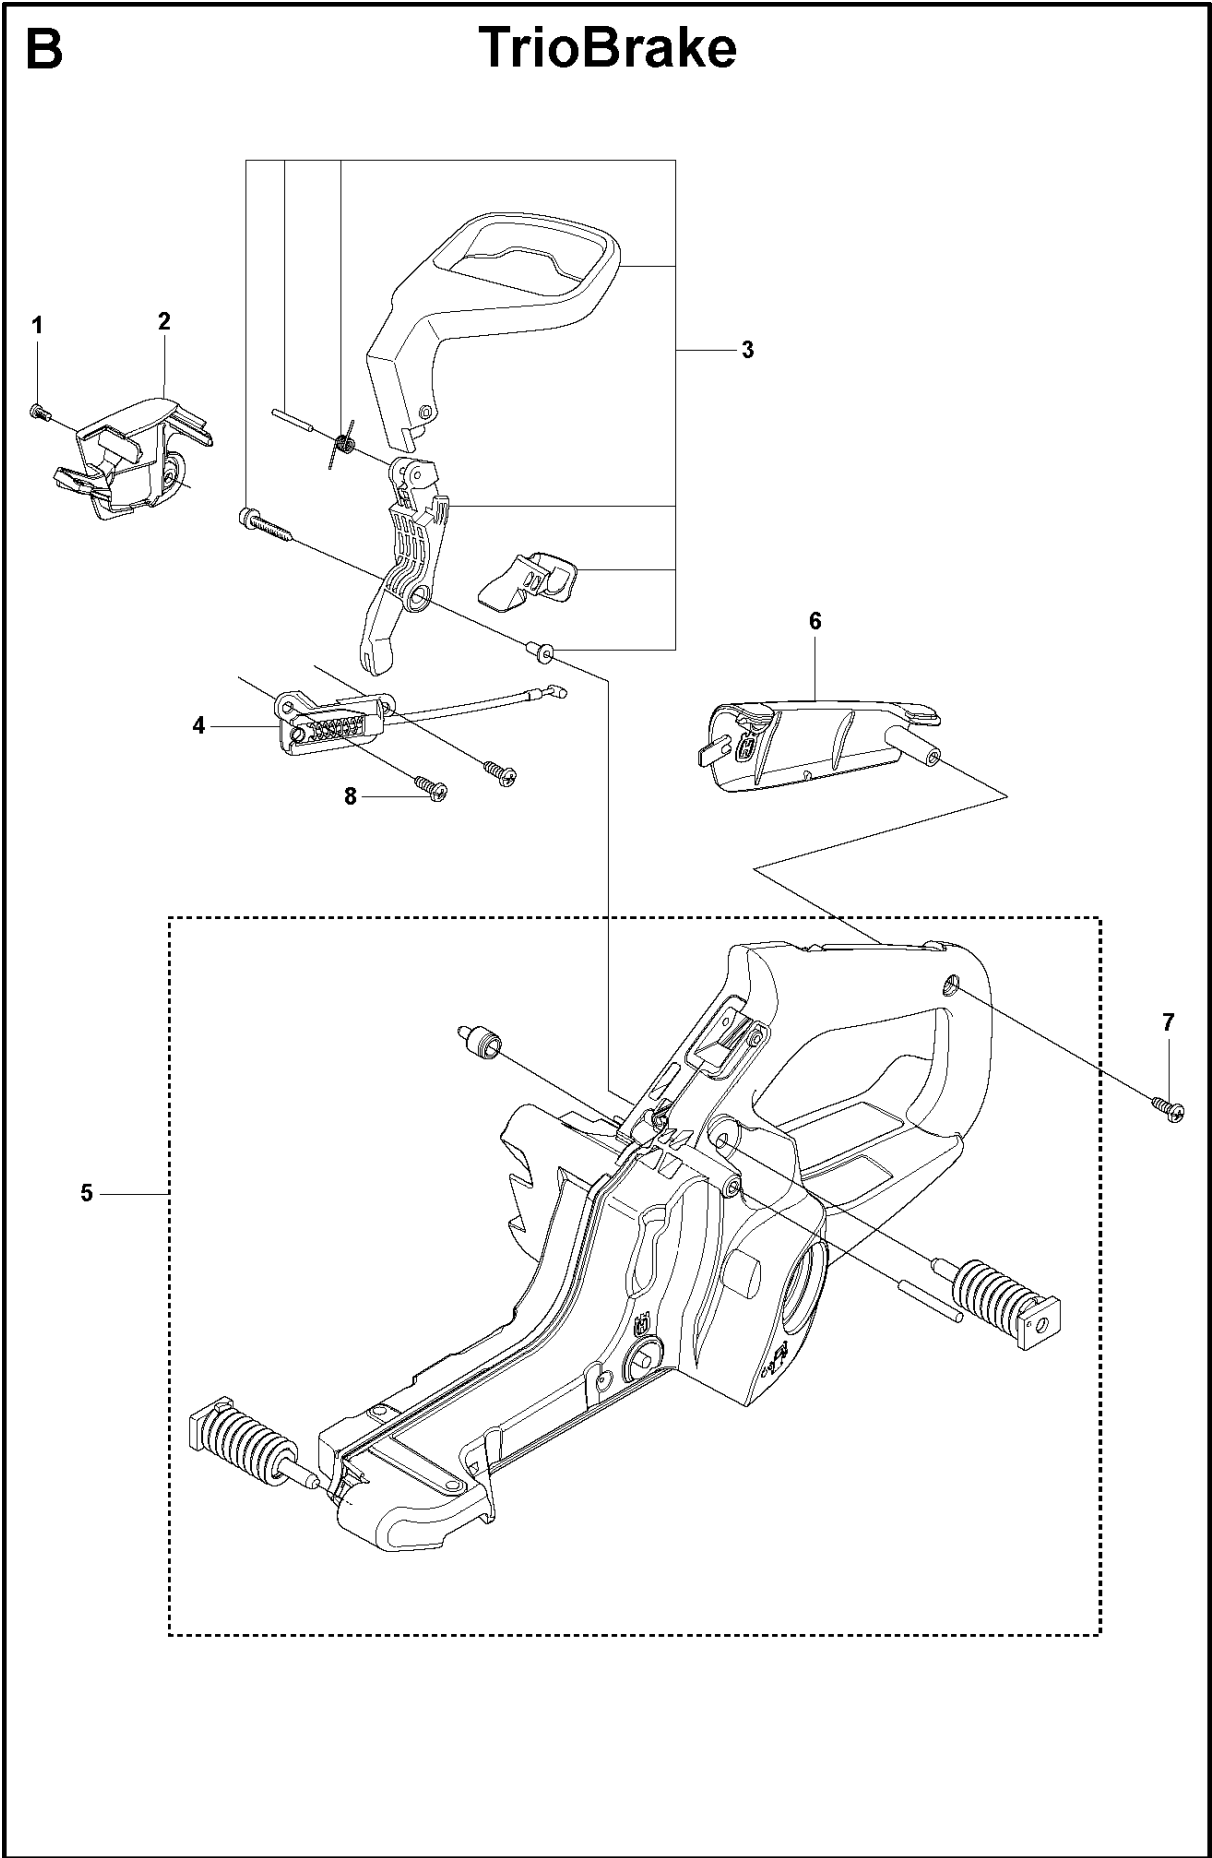

SPARE PARTS LIST

CHAIN SAWS

445 E TRIOBRAKE, 20111800001-Current

CHAIN BRAKE & CLUTCH COVER

445 E TRIOBRAKE, 2011180001-Current

Ref	Part No	Description	Remark	QTY	KIT
1	505 32 42-01	CLUTCH COVER ASSY		1	
2	537 39 26-01	HEAT PROTECTOR		1	1
3	537 34 72-01	GEAR ASSY		1	1
4	537 34 78-01	KNOB		1	
5	503 89 29-01	PIN		1	1
6	503 89 08-02	KNEE JOINT ASSY		1	1
7	735 31 08-20	E-CLIP		1	1
8	503 21 70-10	SCREW CCRPANT		1	1
9	503 46 59-01	BRAKE SPRING		1	1
10	537 04 30-01	BRAKE BAND ASSY		1	1
11	544 35 75-01	LABEL		1	1
12	502 30 61-01	COVER LID		1	1
13	503 85 52-01	GUIDE BUSHING		1	1
14	503 21 70-10	SCREW CCRPANT		9	1
15	544 08 30-01	WEAR PROTECTION		1	1
16	537 39 29-01	SCREW		1	1
17	544 84 55-01	BEARING SLEEVE		1	1
18	504 54 28-01	COVER LID		1	1

FUEL TANK & HANDLE

445 E TRIOBRAKE, 20111800001-Current

Ref	Part No	Description	Remark	QTY KIT
1	503 21 70-72	SCREW CCRPANT		1
2	504 10 62-01	COVER LID		1
3	510 06 87-01	HAND GUARD		1
4	505 52 96-01	WIRE ASSY		1
5	504 10 60-02	FUEL TANK ASSY		1
6	504 10 63-01	HANDLE INSERT		1
7	503 21 28-10	SCREW CCRPANT		1
8	503 21 70-72	SCREW CCRPANT		2