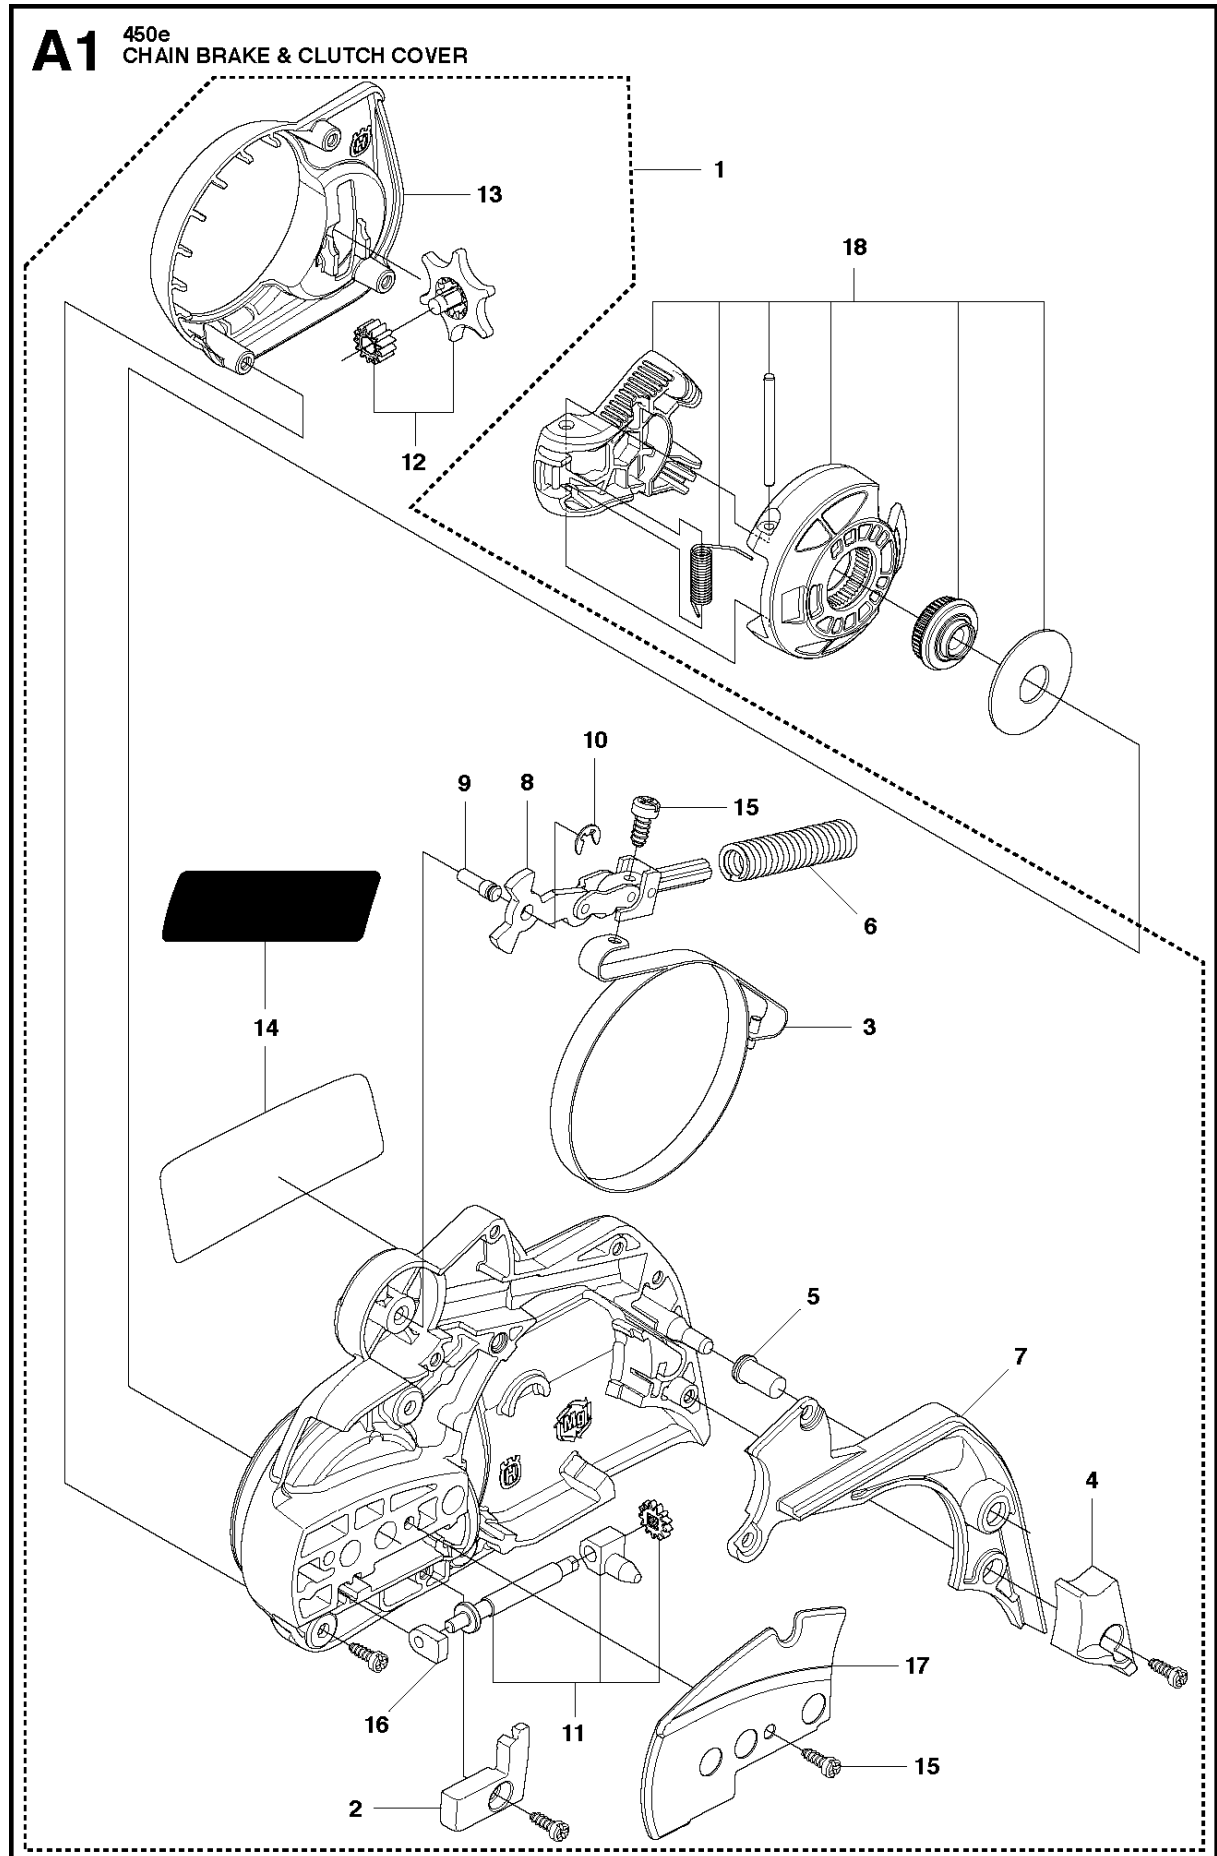

SPARE PARTS LIST

CHAIN SAWS

450 E, 20112700001-Current

CHAIN BRAKE & CLUTCH COVER

450 E, 20112700001-Current

Ref	Part No	Description	Remark	QTY	KIT
1	544 21 72-01	CLUTCH COVER ASSY		1	
2	504 54 28-01	COVER LID		1	1
3	537 04 30-01	BRAKE BAND ASSY		1	1
4	544 08 30-01	WEAR PROTECTION		1	1
5	503 85 52-01	GUIDE BUSHING		1	1
6	503 46 59-01	BRAKE SPRING		1	1
7	544 08 29-01	COVER LID		1	1
8	503 89 08-02	KNEE JOINT ASSY		1	1
9	503 89 29-01	PIN		1	1
10	735 31 08-20	E-CLIP		1	1
11	537 39 29-01	SCREW		1	1
12	537 34 72-01	GEAR ASSY		1	1
13	537 39 26-01	HEAT PROTECTOR		1	1
14	544 35 75-01	LABEL		1	1
15	503 21 70-10	SCREW CCRPANT		10	1
16	525 35 43-01	BEARING SLEEVE		1	1
17	544 25 05-01	WEAR PLATE		1	1
18	537 34 78-01	KNOB		1	

B 450, 450e
CLUTCH & OIL PUMP

CLUTCH & OIL PUMP

450 E, 20112700001-Current

Ref	Part No	Description	Remark	QTY	KIT
1	537 11 05-03	CLUTCH ASSY		1	
2	537 35 91-01	CLUTCH SPRING		2	1
3	578 09 79-01	CLUTCH DRUM ASSY		1	
4	503 25 52-01	NEEDLE BEARING		1	3
5	503 93 18-01	PUMP PINION		1	
6	540 05 79-01	PUMP PISTON		1	
7	537 15 48-01	PUMP CYLINDER		1	
8	544 08 42-01	OIL HOSE		1	

C 450, 450e
CYLINDER COVER

CYLINDER COVER

450 E, 20112700001-Current

Ref	Part No	Description	Remark	QTY	KIT
1	544 34 83-03	CYLINDER COVER ASSY		1	
2	522 70 92-01	LABEL		1	1
3	503 89 47-01	SNAP LOCKING		3	