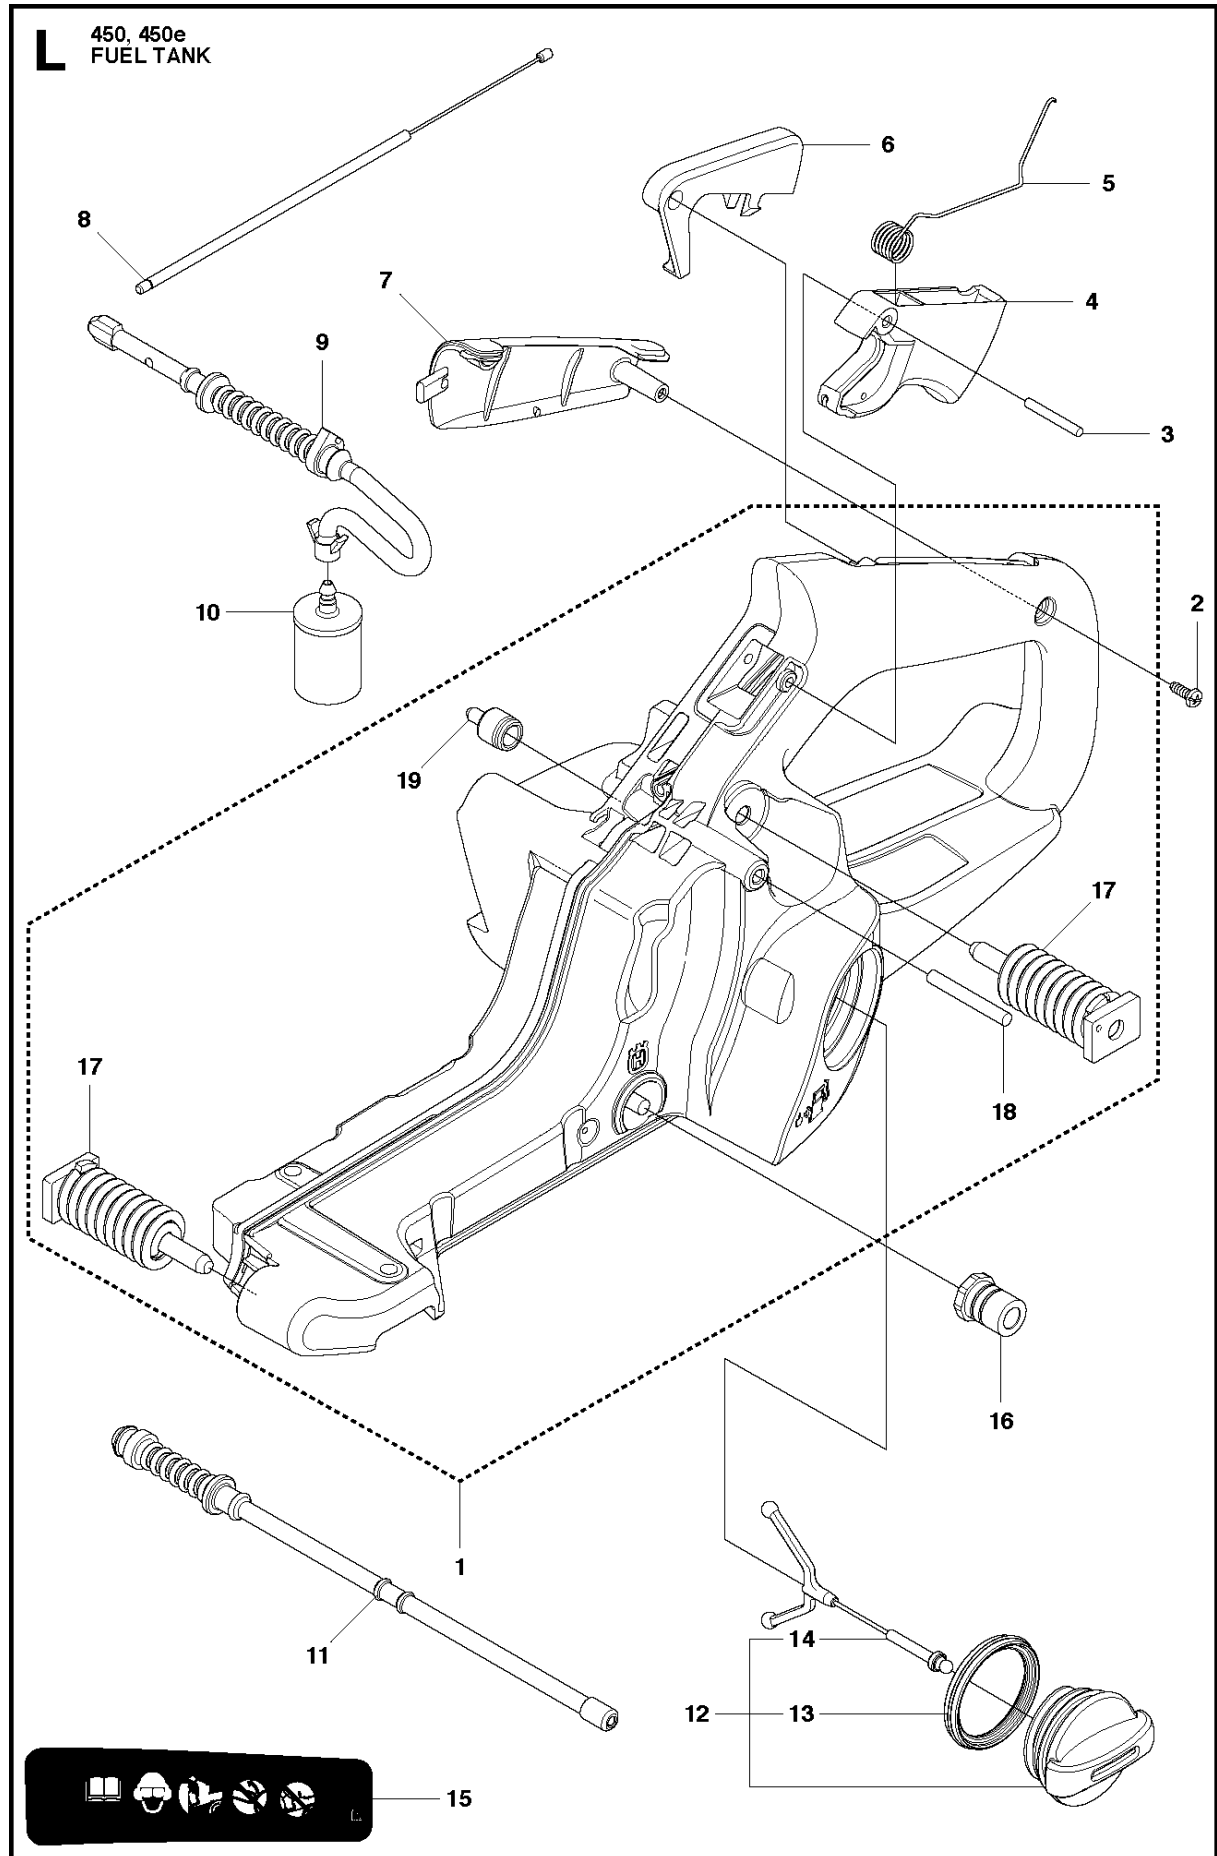

FUEL TANK

450 E, 2011270001-Current

Ref	Part No	Description	Remark	QTY	KIT
1	525 86 21-01	FUEL TANK ASSY		1	
2	503 21 28-10	SCREW CCRPANT		1	
3	720 18 25-20	PARALLEL PIN		1	
4	544 09 97-01	THROTTLE TRIGGER		1	
5	544 09 99-01	SPRING		1	
6	544 09 98-01	THROTTLE LOCKOUT		1	
7	504 12 22-01	HANDLE INSERT		1	
8	504 09 88-01	THROTTLE CABLE ASSY		1	
9	544 12 86-01	FUEL HOSE		1	
10	503 44 32-01	FUEL FILTER		1	
11	544 12 97-01	RETURN HOSE		1	
12	544 11 12-01	TANK CAP ASSY		1	
13	537 21 50-01	SEALING		1	12
14	503 57 89-01	HOLDER		1	12
15	544 37 50-01	LABEL		1	
16	501 00 76-01	SUPPORT		1	
17	544 10 12-01	ANTIVIBRATION ELEMENT		2	1
18	721 12 63-39	GROOVED PIN		1	1
19	537 35 95-01	TANK VENT ASSY		1	1