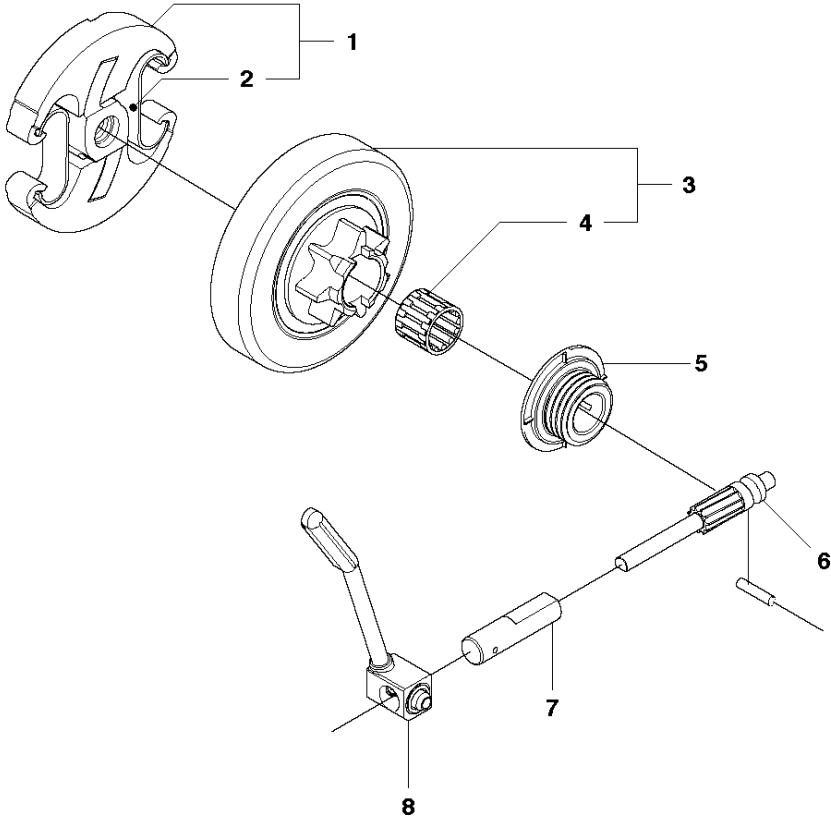

SPARE PARTS LIST

CHAIN SAWS

450 E, 20112700001-Current

CHAIN BRAKE & CLUTCH COVER

450 E, 20112700001-Current

Ref	Part No	Description	Remark	QTY	KIT
1	544 21 72-01	CLUTCH COVER ASSY		1	
2	504 54 28-01	COVER LID		1	1
3	537 04 30-01	BRAKE BAND ASSY		1	1
4	544 08 30-01	WEAR PROTECTION		1	1
5	503 85 52-01	GUIDE BUSHING		1	1
6	503 46 59-01	BRAKE SPRING		1	1
7	544 08 29-01	COVER LID		1	1
8	503 89 08-02	KNEE JOINT ASSY		1	1
9	503 89 29-01	PIN		1	1
10	735 31 08-20	E-CLIP		1	1
11	537 39 29-01	SCREW		1	1
12	537 34 72-01	GEAR ASSY		1	1
13	537 39 26-01	HEAT PROTECTOR		1	1
14	544 35 75-01	LABEL		1	1
15	503 21 70-10	SCREW CCRPANT		10	1
16	525 35 43-01	BEARING SLEEVE		1	1
17	544 25 05-01	WEAR PLATE		1	1
18	537 34 78-01	KNOB		1	

B 450, 450e
CLUTCH & OIL PUMP

CLUTCH & OIL PUMP

450 E, 20112700001-Current

Ref	Part No	Description	Remark	QTY	KIT
1	537 11 05-03	CLUTCH ASSY		1	
2	537 35 91-01	CLUTCH SPRING		2	1
3	578 09 79-01	CLUTCH DRUM ASSY		1	
4	503 25 52-01	NEEDLE BEARING		1	3
5	503 93 18-01	PUMP PINION		1	
6	540 05 79-01	PUMP PISTON		1	
7	537 15 48-01	PUMP CYLINDER		1	
8	544 08 42-01	OIL HOSE		1	

C 450, 450e
CYLINDER COVER

CYLINDER COVER

450 E, 20112700001-Current

Ref	Part No	Description	Remark	QTY	KIT
1	544 34 83-03	CYLINDER COVER ASSY		1	
2	522 70 92-01	LABEL		1	1
3	503 89 47-01	SNAP LOCKING		3	