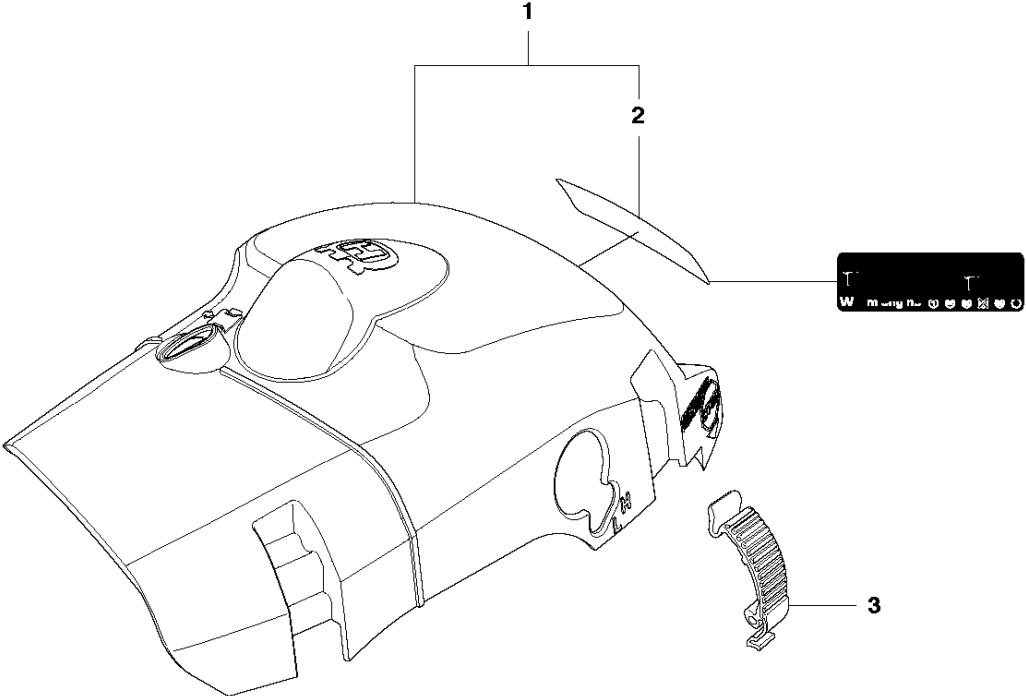

C 450, 450e
CYLINDER COVER

CYLINDER COVER

450 E, 20112700001-Current

Ref	Part No	Description	Remark	QTY	KIT
1	544 34 83-03	CYLINDER COVER ASSY		1	
2	522 70 92-01	LABEL		1	1
3	503 89 47-01	SNAP LOCKING		3