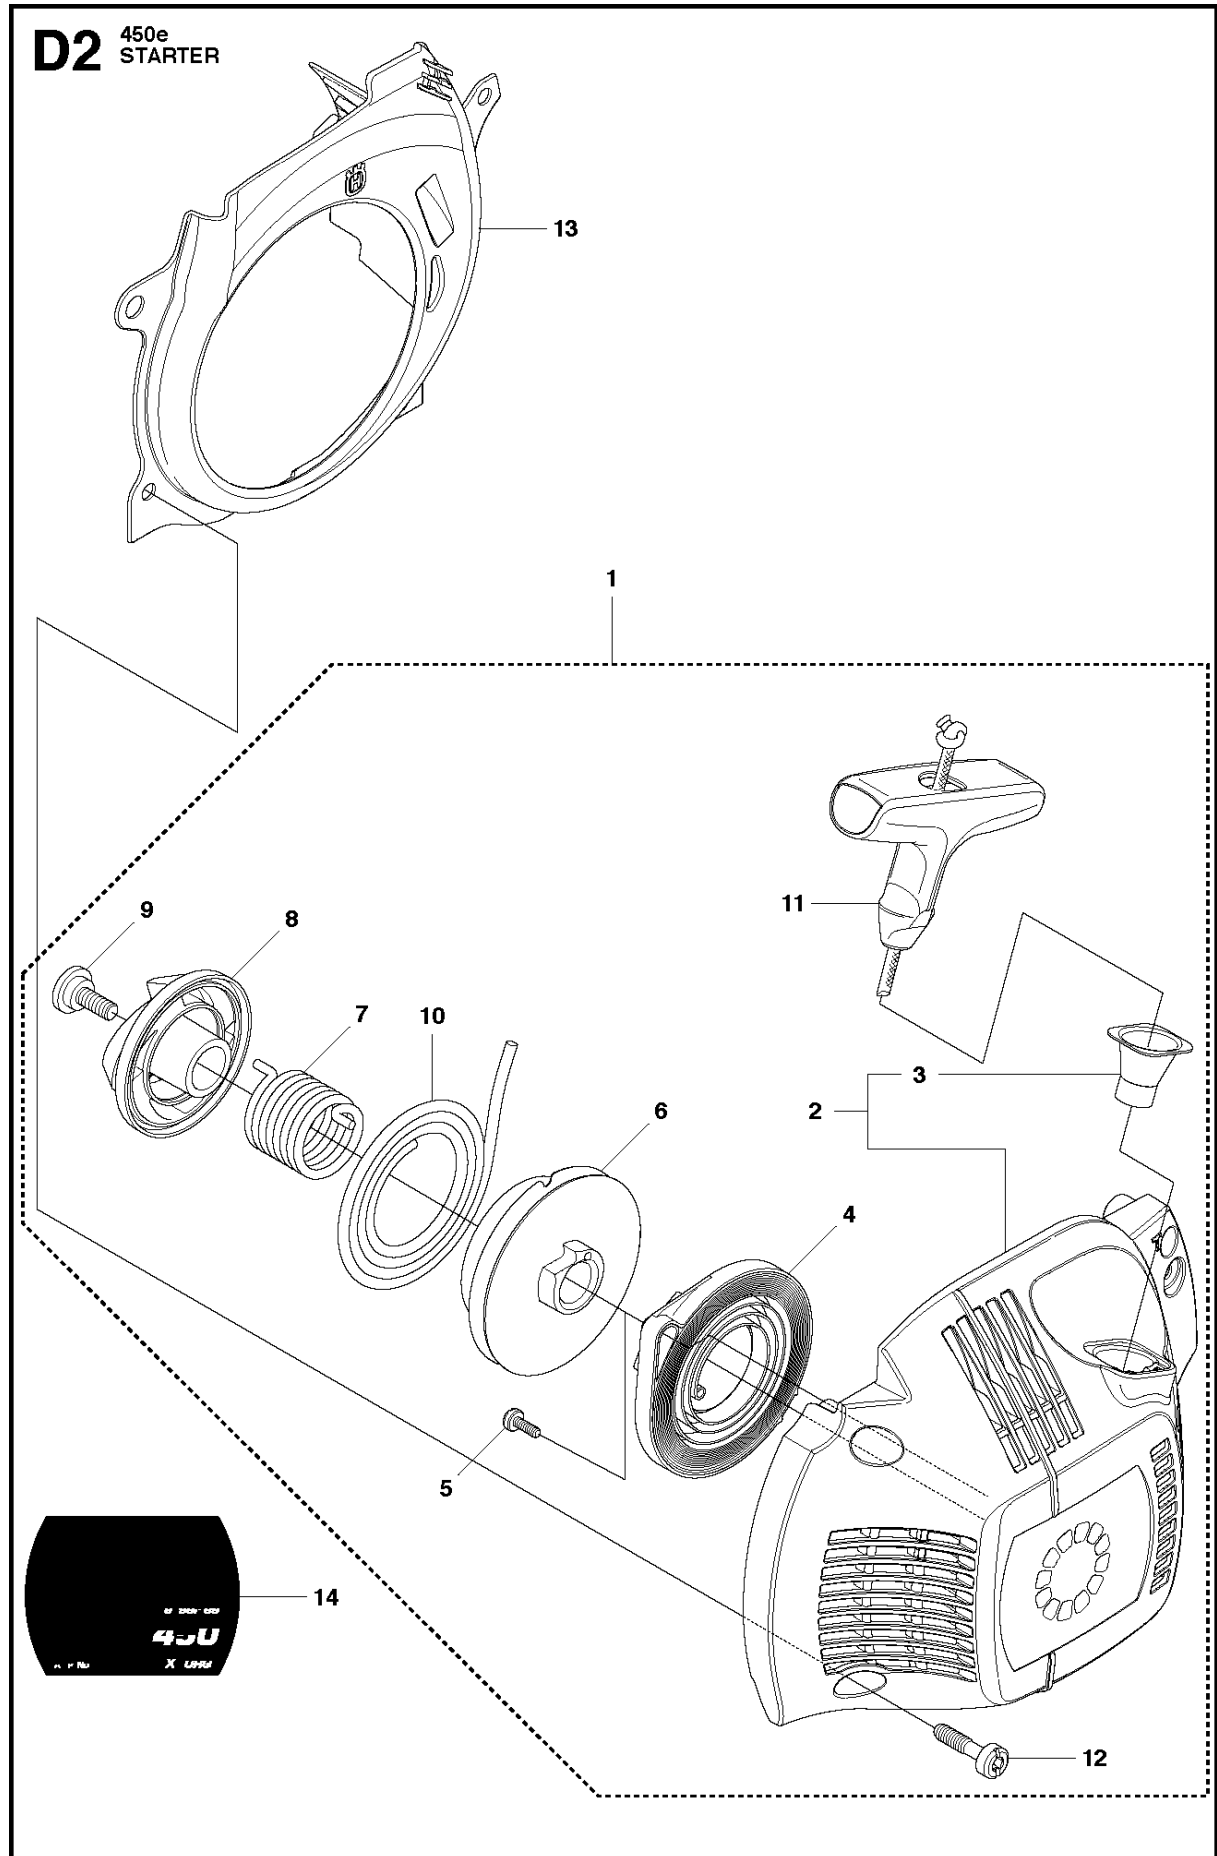

SPARE PARTS LIST

CHAIN SAWS

450 E, 20112700001-Current

CHAIN BRAKE & CLUTCH COVER

450 E, 20112700001-Current

Ref	Part No	Description	Remark	QTY	KIT
1	544 21 72-01	CLUTCH COVER ASSY		1	
2	504 54 28-01	COVER LID		1	1
3	537 04 30-01	BRAKE BAND ASSY		1	1
4	544 08 30-01	WEAR PROTECTION		1	1
5	503 85 52-01	GUIDE BUSHING		1	1
6	503 46 59-01	BRAKE SPRING		1	1
7	544 08 29-01	COVER LID		1	1
8	503 89 08-02	KNEE JOINT ASSY		1	1
9	503 89 29-01	PIN		1	1
10	735 31 08-20	E-CLIP		1	1
11	537 39 29-01	SCREW		1	1
12	537 34 72-01	GEAR ASSY		1	1
13	537 39 26-01	HEAT PROTECTOR		1	1
14	544 35 75-01	LABEL		1	1
15	503 21 70-10	SCREW CCRPANT		10	1
16	525 35 43-01	BEARING SLEEVE		1	1
17	544 25 05-01	WEAR PLATE		1	1
18	537 34 78-01	KNOB		1	

B 450, 450e
CLUTCH & OIL PUMP

CLUTCH & OIL PUMP

450 E, 20112700001-Current

Ref	Part No	Description	Remark	QTY	KIT
1	537 11 05-03	CLUTCH ASSY		1	
2	537 35 91-01	CLUTCH SPRING		2	1
3	578 09 79-01	CLUTCH DRUM ASSY		1	
4	503 25 52-01	NEEDLE BEARING		1	3
5	503 93 18-01	PUMP PINION		1	
6	540 05 79-01	PUMP PISTON		1	
7	537 15 48-01	PUMP CYLINDER		1	
8	544 08 42-01	OIL HOSE		1	

C 450, 450e
CYLINDER COVER

CYLINDER COVER

450 E, 20112700001-Current

Ref	Part No	Description	Remark	QTY	KIT
1	544 34 83-03	CYLINDER COVER ASSY		1	
2	522 70 92-01	LABEL		1	1
3	503 89 47-01	SNAP LOCKING		3	