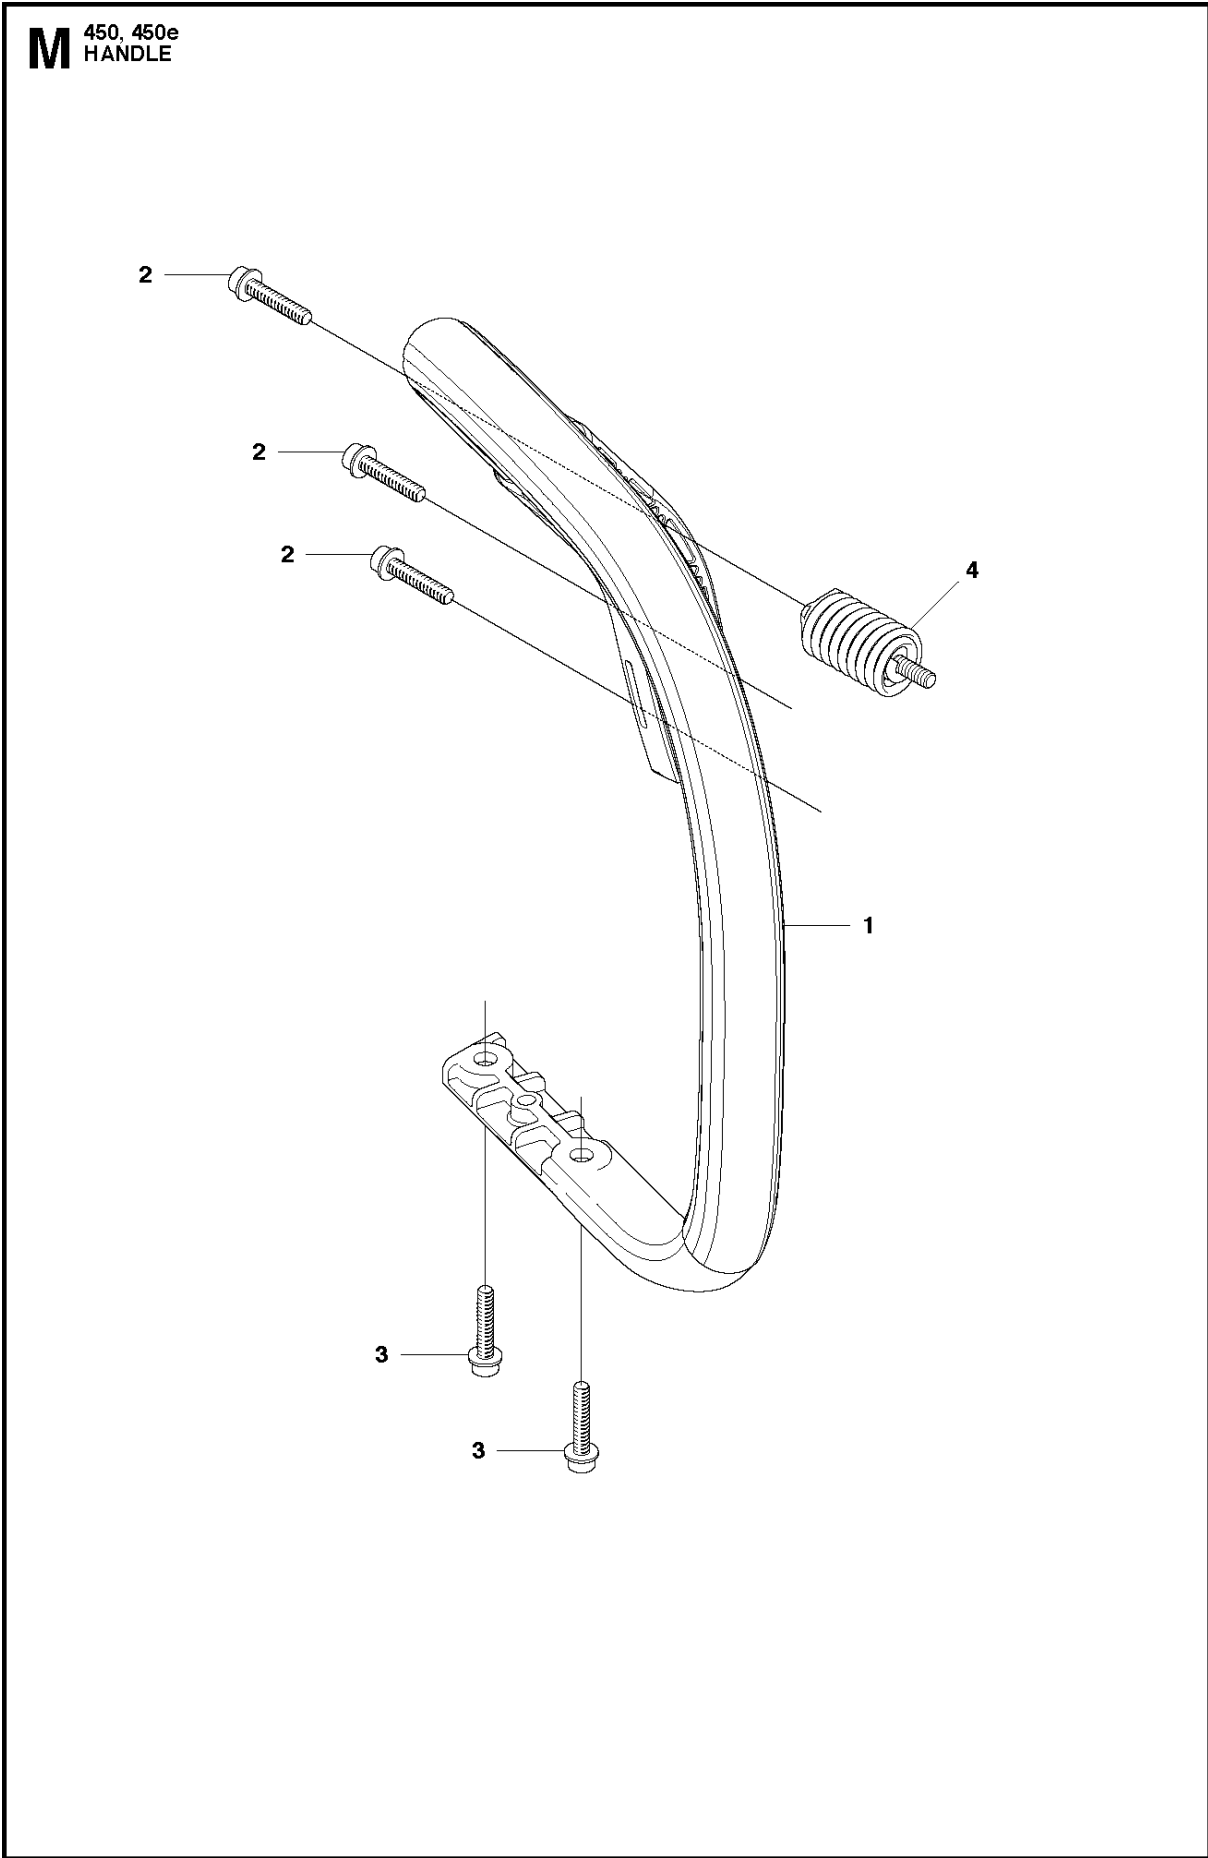

Ref	Part No	Description	Remark	QTY KIT
1	544 08 39-01	FRONT HANDLE		1
2	503 21 88-76	SCREW IHSCT		3
3	503 21 02-70	SCREW IHSCT		2
4	503 89 83-01	ANTIVIBRATION ELEMENT		1