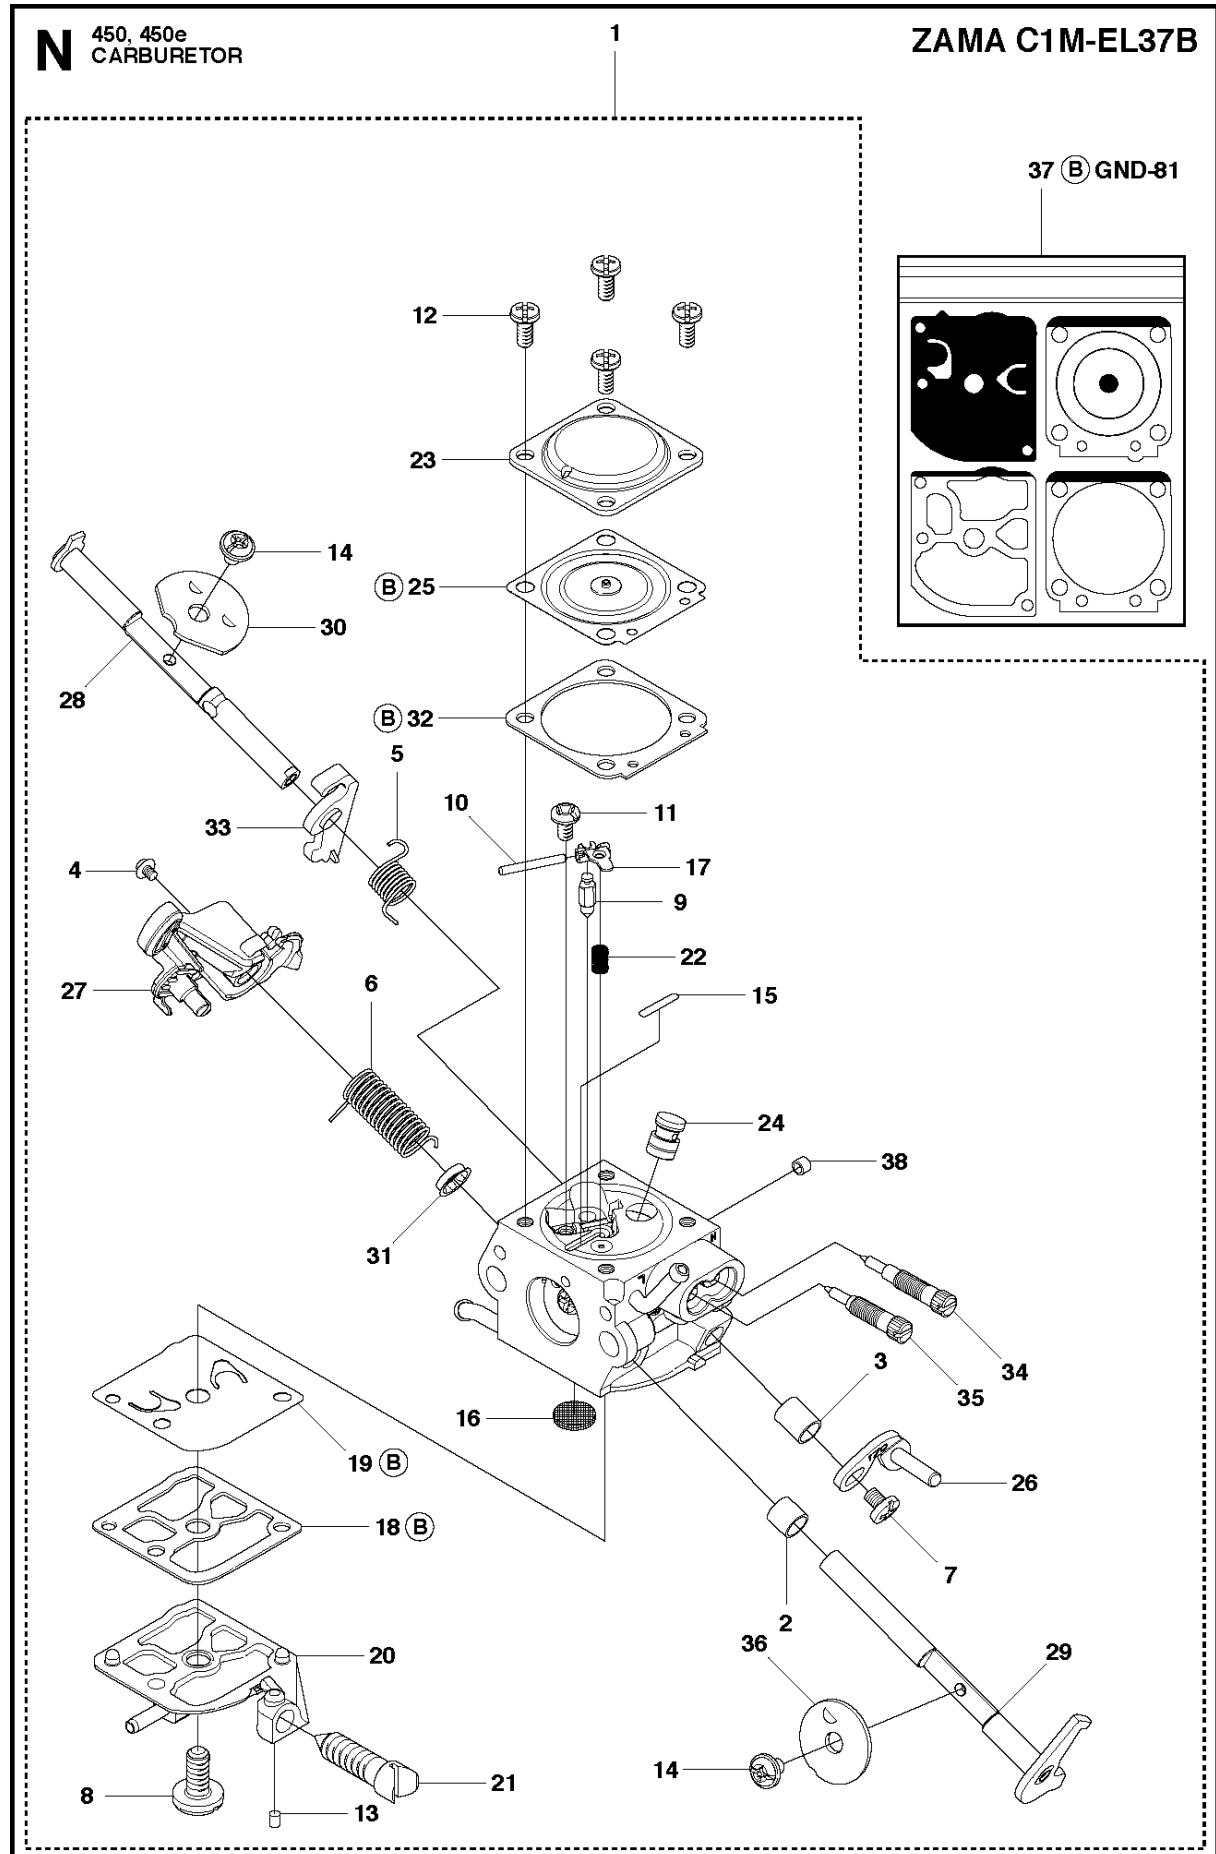

CARBURETOR

450 E, 2011270001-Current

Ref	Part No	Description	Remark	QTY	KIT
1	506 45 04-01	CARBURETTOR		1	
2	502 07 82-01	COLLAR		1	1
3	502 07 83-01	COLLAR		1	1
4	502 07 84-01	SCREW		1	1
5	502 07 86-01	SPRING		1	1
6	502 07 87-01	SPRING		1	1
7	503 47 90-01	SCREW		1	1
8	503 47 96-01	SCREW		1	1
9	503 47 97-01	VALVE		1	1
10	503 48 00-01	PIN RETAINING SCREW		1	1
11	503 48 01-01	SCREW		1	1
12	503 48 05-01	SCREW		4	1
13	503 48 11-01	PIECE		1	1
14	503 48 18-01	SCREW		2	1
15	503 53 56-01	PLUG WELCH		2	1
16	503 53 57-01	STRAINER		1	1
17	503 66 59-01	LEVER		1	1
18	537 02 01-01	GASKET		1	1, 37
19	537 38 31-01	DIAPHRAGM PUMP		1	1, 37
20	502 07 89-01	COVER		1	1
21	537 38 33-01	SCREW		1	1
22	537 38 34-01	SPRING		1	1
23	537 38 37-01	COVER		1	1
24	544 23 77-01	NOZZLE ASSY		1	1
25	502 07 90-01	DIAPHRAGM		1	1, 37
26	502 07 91-01	LEVER		1	1
27	505 10 17-01	LEVER		1	1
28	502 07 94-01	SHAFT ASSY		1	1
29	502 07 95-01	SHAFT ASSY		1	1
30	502 24 77-01	VALVE		1	1
31	502 07 98-01	COLLAR		1	1
32	537 38 36-01	GASKET		1	1, 37
33	502 08 17-01	LEVER		1	1
34	502 07 99-01	SCREW		1	1
35	502 08 00-01	SCREW		1	1
36	502 08 01-01	VALVE		1	1
37	502 08 02-01	GASKET KIT		1	
38	544 11 95-01	PLUG		1	1