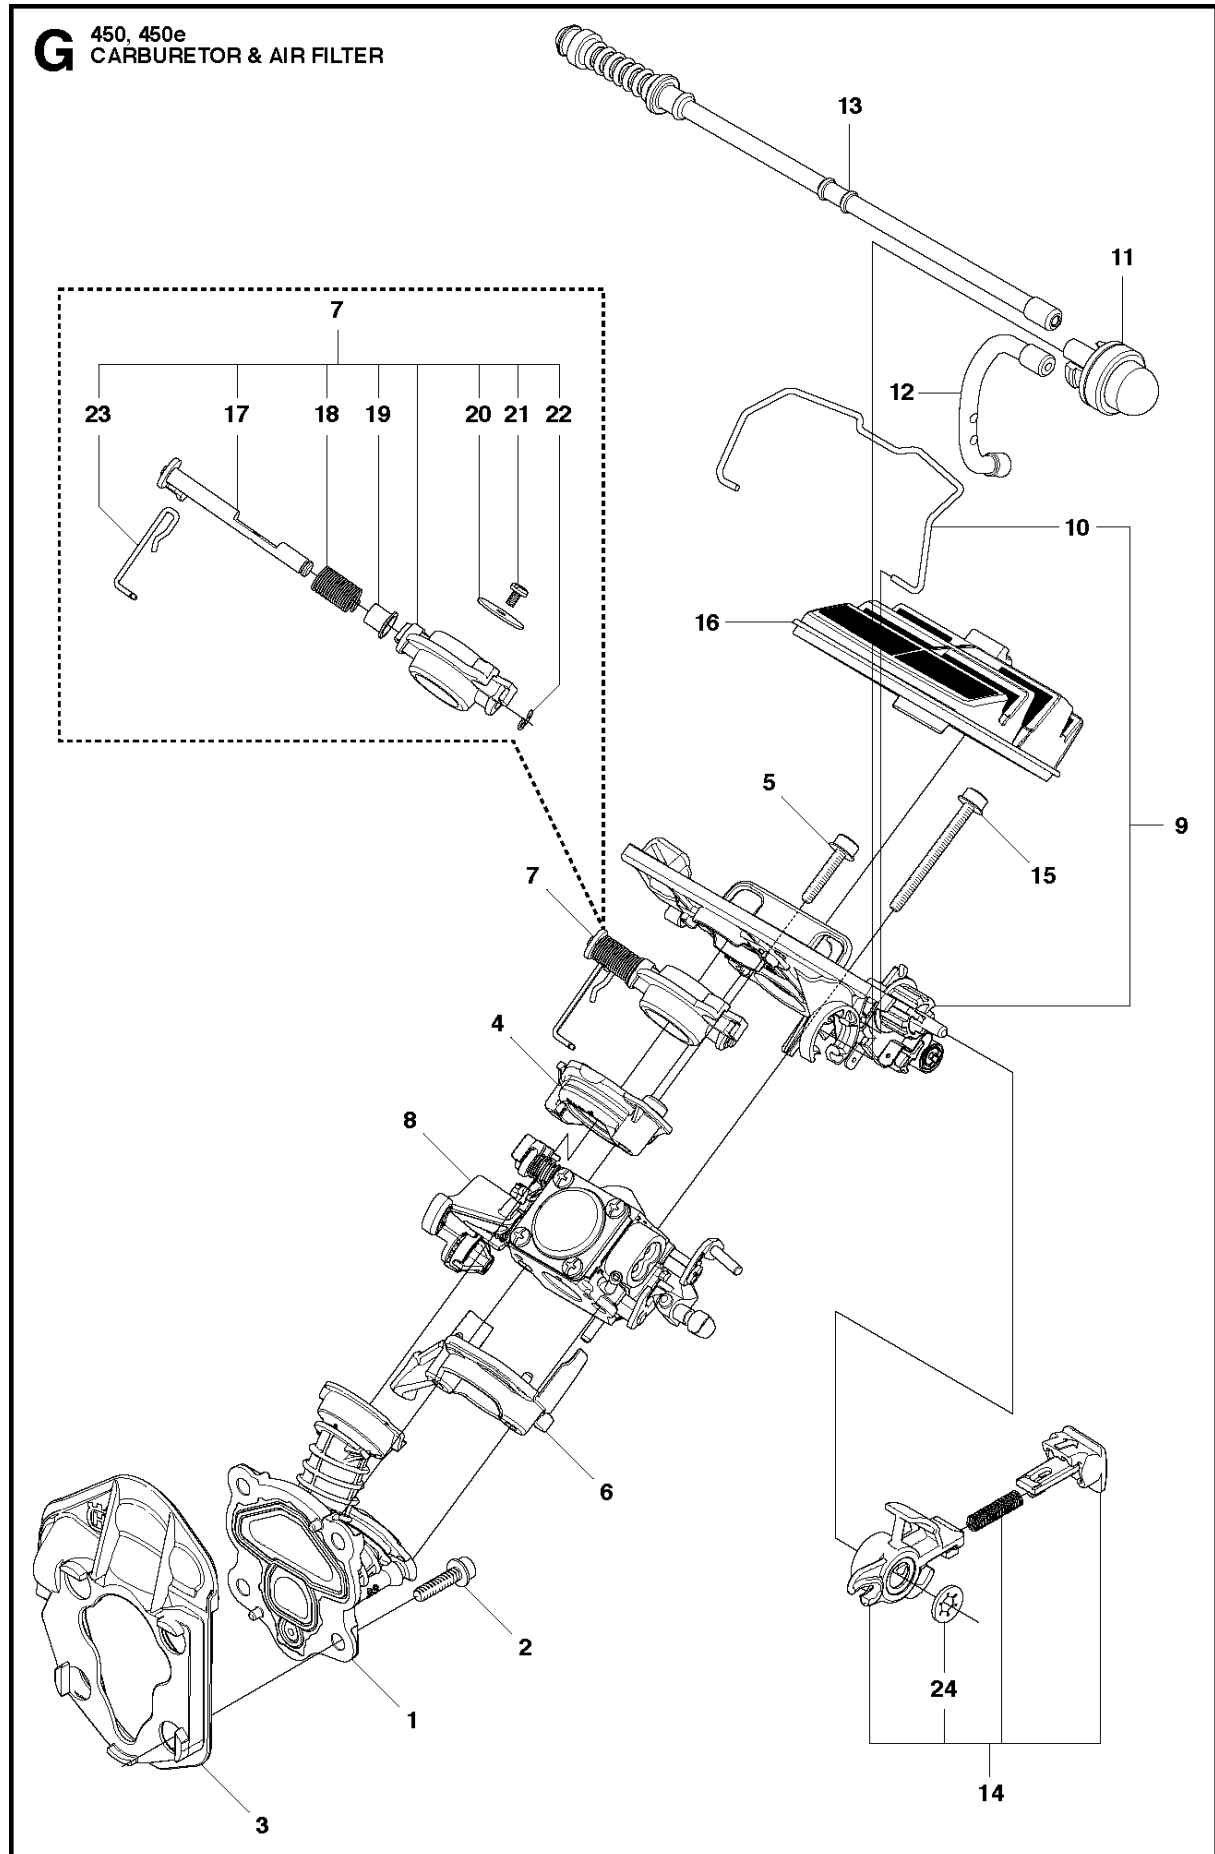

CARBURETOR & AIR FILTER

450 E, 2011270001-Current

Ref	Part No	Description	Remark	QTY	KIT
1	544 08 23-01	PIPE ASSY		1	
2	503 20 02-16	SCREW IHSCFM		4	
3	544 08 38-01	INTERMEDATE WALL		1	
4	544 08 40-01	FLANGE		1	
5	503 21 07-25	SCREW IHSCFT		2	
6	544 08 41-01	FLANGE		1	
7	544 14 82-01	THROTTLE		1	
8	506 45 04-01	CARBURETTOR	C1M-EL37B	1	
9	504 00 34-01	FILTER HOLDER		1	
10	544 23 14-01	SHACKLE		1	9
11	503 93 66-01	PURGE	air purge	1	
12	544 40 19-01	HOSE	suction hose	1	
13	544 12 97-01	RETURN HOSE	return hose	1	
14	544 35 99-02	CONTROL		1	
15	503 21 07-50	SCREW IHSCFT		2	
16	544 08 08-01	AIR FILTER	μ 80	1	
16	544 08 08-02	AIR FILTER	μ 44	1	
16	544 08 08-03	AIR FILTER	Felt	1	
17	502 08 10-01	SHAFT ASSY		1	7
18	502 08 11-01	SPRING		1	7
19	502 08 08-01	COLLAR		1	7
20	502 08 12-01	VALVE		1	7
21	503 48 18-01	SCREW		1	7
22	537 38 52-01	CLIP		1	7
23	502 08 09-01	ROD		1	7
24	735 58 30-00	WASHER		1	14