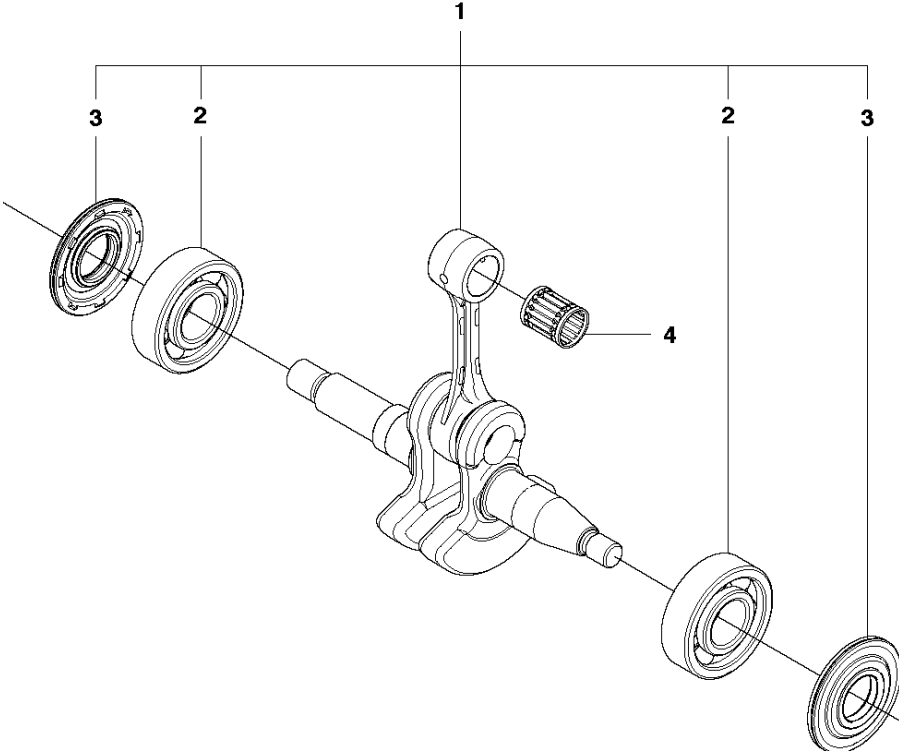

J 450, 450e
CRANKSHAFT

CRANKSHAFT

450 E, 20112700001-Current

Ref	Part No	Description	Remark	QTY	KIT
1	525 60 50-01	CRANKSHAFT ASSY		1	
2	544 06 20-01	BEARING		2	1
3	544 01 38-01	SEALING		2	1
4	503 25 63-01	NEEDLE BEARING		1