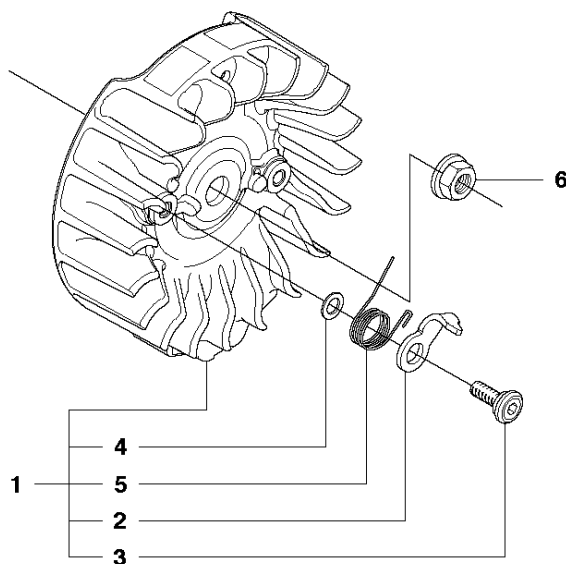

E 450, 450e
IGNITION SYSTEM

IGNITION SYSTEM

450 E, 20112700001-Current

Ref	Part No	Description	Remark	QTY	KIT
1	544 11 18-01	FLYWHEEL ASSY		1	
2	537 24 56-01	STARTER PAWL		2	1
3	501 81 99-03	SCREW		2	1
4	503 23 00-42	WASHER		2	1
5	529 27 11-01	SPRING		2	1
6	503 22 04-01	NUT		1	
7	573 93 57-02	IGNITION MODULE		1	
8	510 10 15-01	WIRING ASSY		1	
9	503 20 02-20	SCREW IHSCFM		2