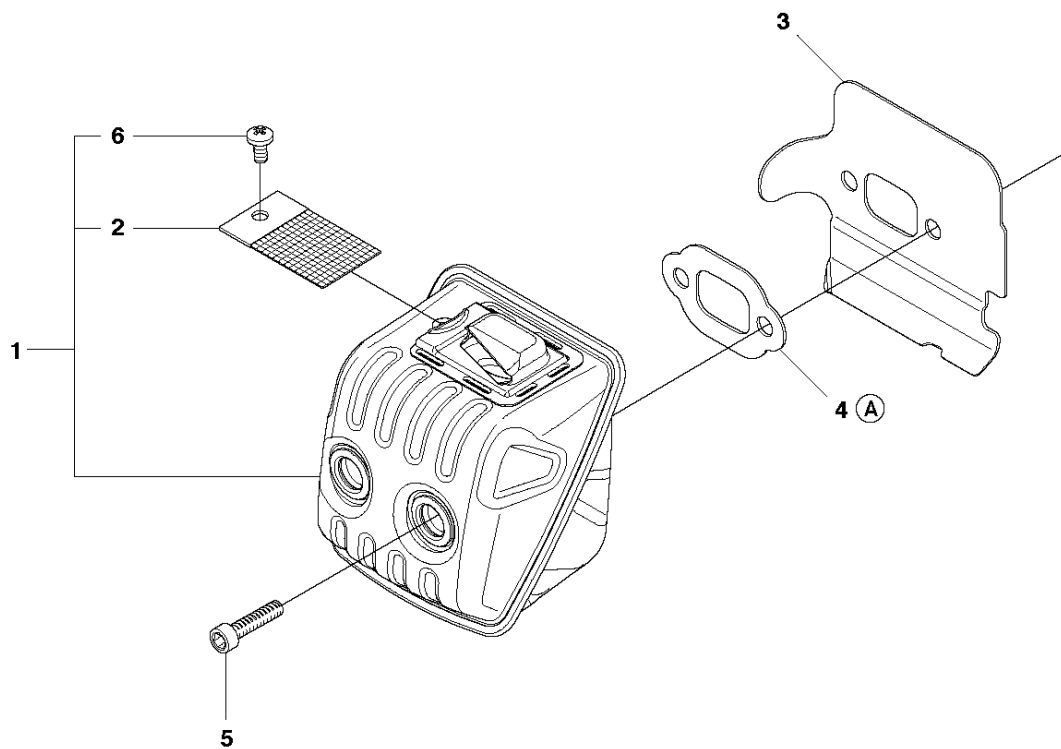

F 450, 450e
MUFFLER

7
Ⓐ 544 97 20-01
Set of gaskets

MUFFLER

450 E, 20112700001-Current

Ref	Part No	Description	Remark	QTY	KIT
1	544 14 77-02	MUFFLER ASSY		1	
2	579 75 33-01	SCREEN		1	1
3	579 75 32-01	HEAT DEFLECTOR		1	
4	579 75 31-01	GASKET		1	7
5	725 53 68-55	SCREW IHSCM		2	
6	724 12 87-59	SCREW CRPANM		1	1
7	544 97 20-01	GASKET KIT	Set of Gaskets	1