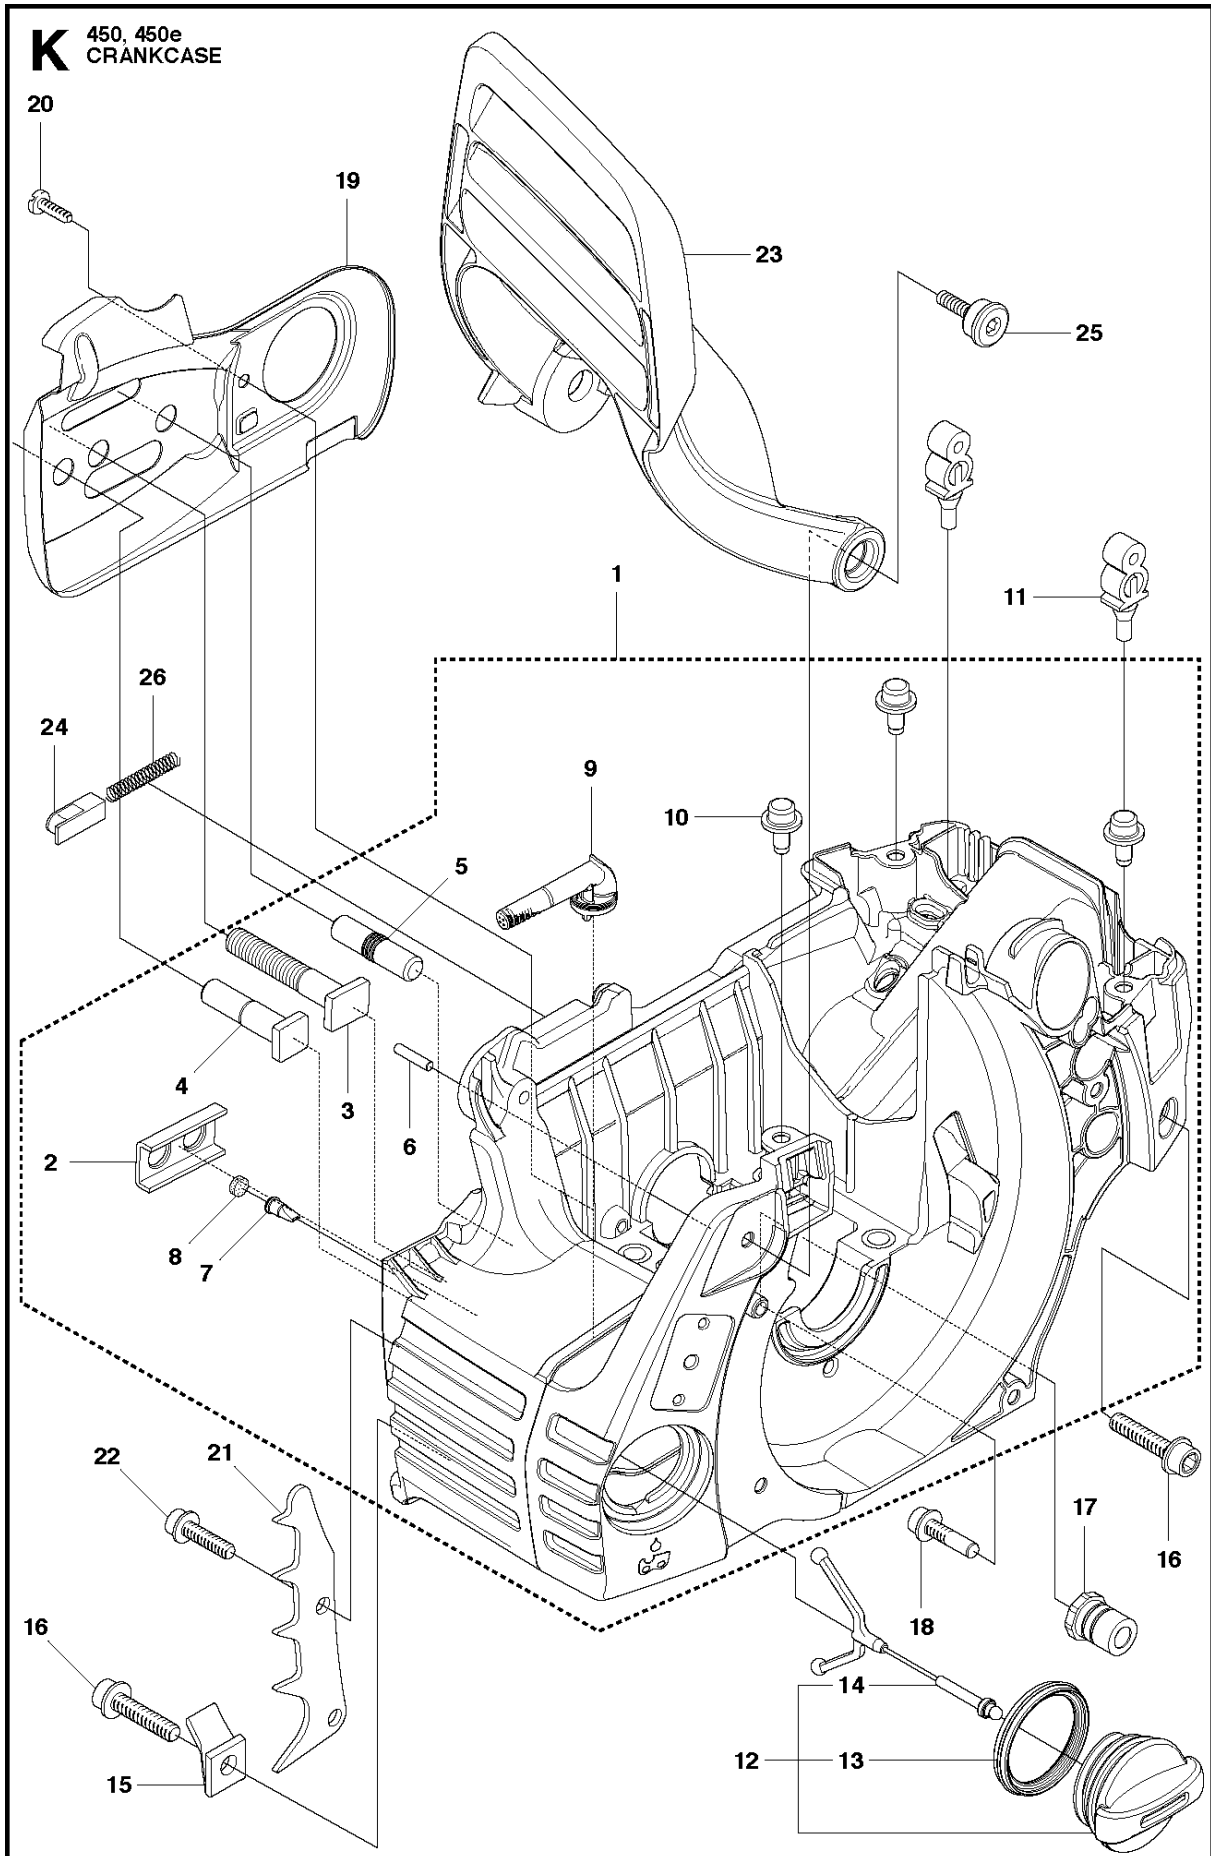

CRANKCASE

450 E, 20112700001-Current

Ref	Part No	Description	Remark	QTY	KIT
1	537 43 82-01	CRANKCASE		1	
2	503 87 58-02	STIFFENING PLATE		1	1
3	503 87 54-02	BAR BOLT		1	1
4	537 33 46-01	BAR BOLT		1	1
5	544 03 64-01	BAR BOLT		1	1
6	503 24 09-05	NEEDLE ROLLER		1	1
7	530 02 61-19	CHECK VALVE		1	1
8	537 40 35-01	FILTER		1	1
9	544 08 33-01	OIL SCREEN		1	1
10	544 33 16-01	GUIDE PIN		3	1
11	503 86 93-01	SUPPORT		2	
12	544 11 12-01	TANK CAP ASSY		1	
13	537 21 50-01	SEALING		1	12
14	503 57 89-01	HOLDER		1	12
15	503 88 63-01	PIN		1	
16	503 21 88-76	SCREW IHSCCT		2	
17	501 00 76-01	SUPPORT		2	
18	503 21 51-03	SCREW IHSCCT		1	
19	544 09 40-01	CHAIN GUIDE PLATE		1	
20	503 21 70-10	SCREW CCRPANT		1	
21	503 90 59-01	SPIKE		1	
22	503 21 75-20	SCREW IHSCFT		2	
23	544 08 26-01	HAND GUARD		1	
24	503 89 24-01	LOCK		1	
25	503 89 30-01	SCREW		2	
26	503 43 65-01	POSITION SPRING		1