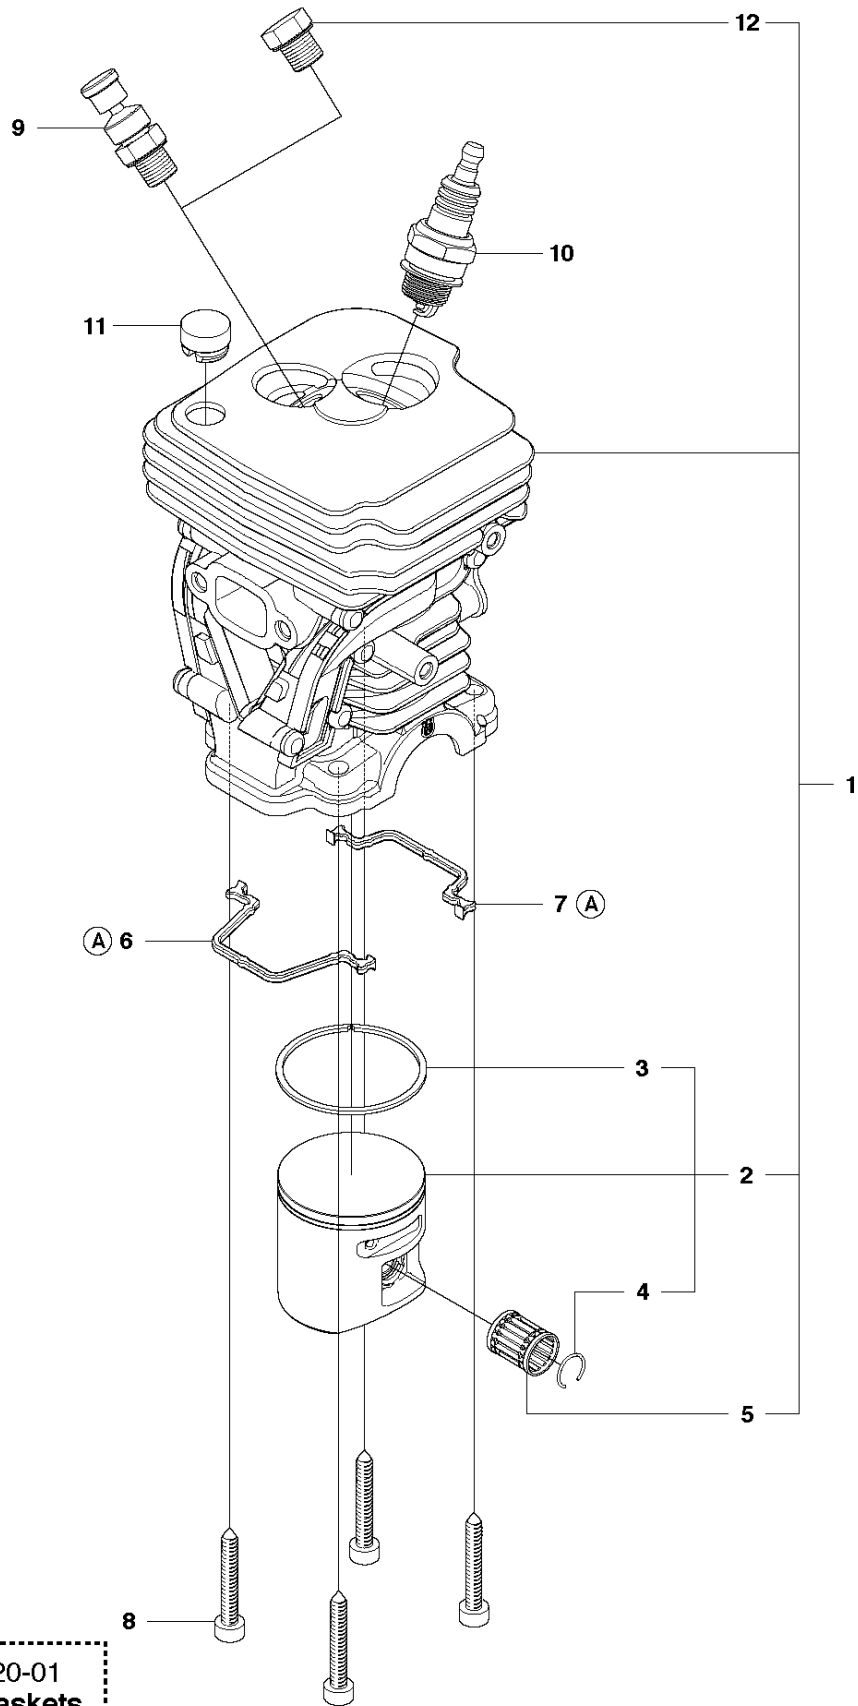

H 450, 450e
CYLINDER PISTON

(A) 544 97 20-01
Set of gaskets

CYLINDER PISTON

450 E, 2011270001-Current

Ref	Part No	Description	Remark	QTY	KIT
1	544 11 98-02	CYLINDER		1	
2	544 08 89-03	PISTON ASSY		1	1
3	544 08 87-01	PISTON RING		1	1, 2
4	544 21 13-01	CIRCLIP		1	1, 2
5	503 25 63-01	NEEDLE BEARING		1	1
6	544 10 87-01	GASKET		1	13
7	544 10 92-01	GASKET		1	13
8	503 20 05-27	SCREW IHSCM		4	
9	544 87 07-01	DECOMPRESSION VALVE		1	
10	503 23 51-11	SPARK PLUG		1	
11	540 05 73-01	SUPPORT		1	
12	503 55 22-01	PLUG		1	1
13	544 97 20-01	GASKET KIT	Set of Gaskets	1