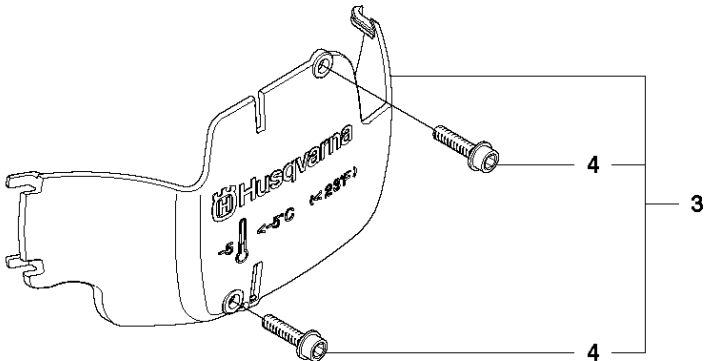

Q 450e
WINTER KIT

Ref	Part No	Description	Remark	QTY	KIT
3	544 46 45-02	WINTER KIT	Winter kit	1	
4	503 21 70-16	SCREW CCRPANT		2	3