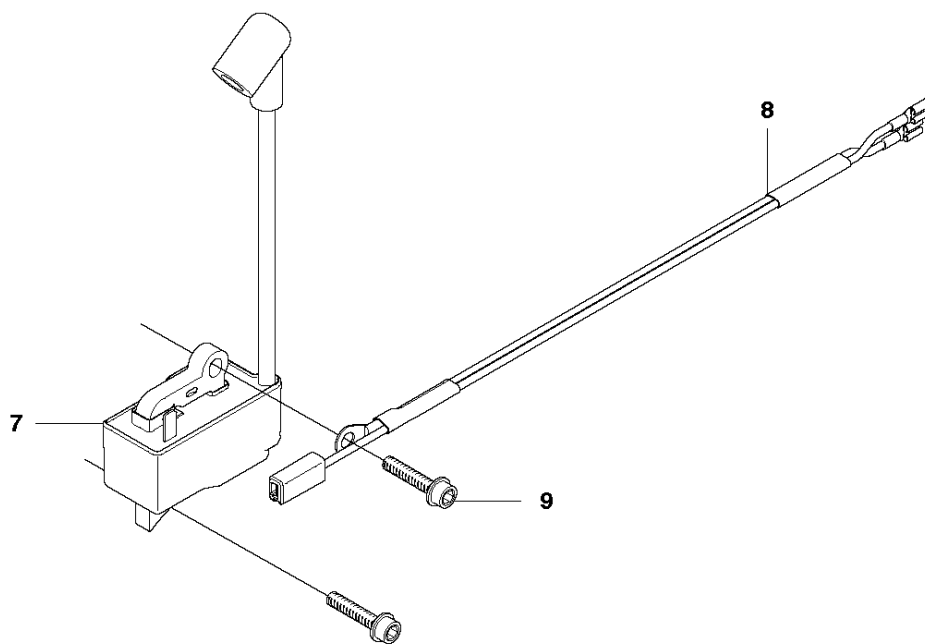

E 450, 450e
IGNITION SYSTEM

IGNITION SYSTEM

450 E, 20112700001-Current

Ref	Part No	Description	Remark	QTY	KIT
1	544 11 18-01	FLYWHEEL ASSY		1	
2	537 24 56-01	STARTER PAWL		2	1
3	501 81 99-03	SCREW		2	1
4	503 23 00-42	WASHER		2	1
5	529 27 11-01	SPRING		2	1
6	503 22 04-01	NUT		1	
7	573 93 57-02	IGNITION MODULE		1	
8	510 10 15-01	WIRING ASSY		1	
9	503 20 02-20	SCREW IHSCFM		2