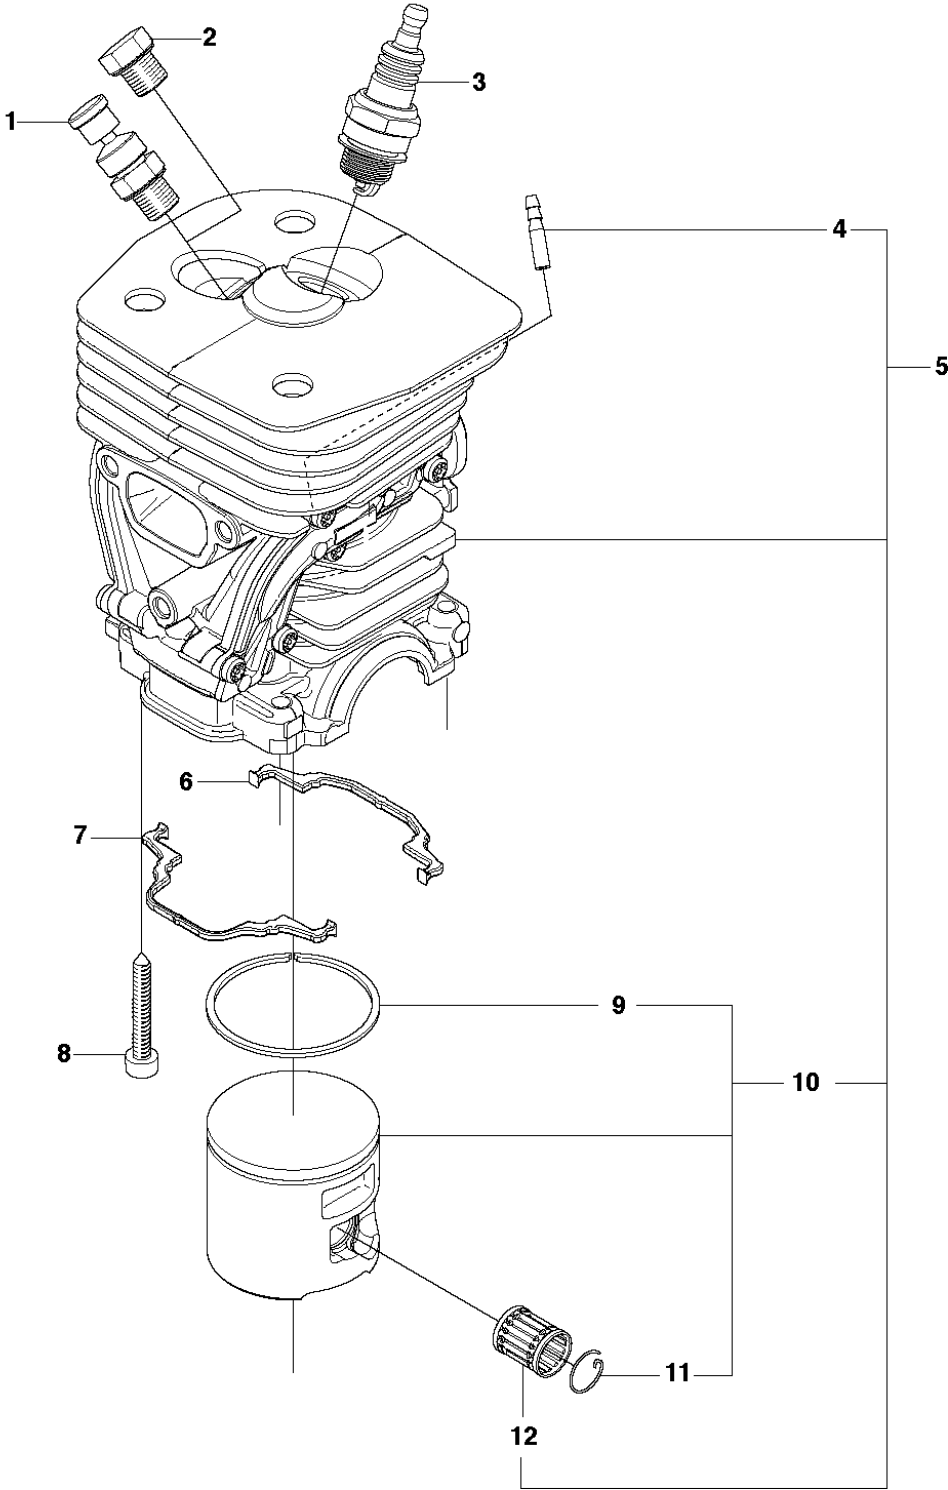

B 455e, 455
CLUTCH & OIL PUMP

CLUTCH & OIL PUMP

455 E

Ref	Part No	Description	Remark	QTY	KIT
1	537 11 05-03	CLUTCH ASSY		1	
2	537 35 91-01	CLUTCH SPRING		2	1
3	537 29 17-02	CLUTCH DRUM ASSY	".325""x7 SPUR"	1	
3	537 29 16-04	CLUTCH DRUM ASSY	"8""x7 SPUR"	1	
4	503 25 52-01	NEEDLE BEARING		1	3
5	537 25 26-01	PUMP PINION		1	
6	544 18 01-04	OIL PUMP ASSY		1	
7	503 89 16-01	SPRING		1	6
8	503 23 00-60	WASHER		1	6
9	537 06 93-02	PUMP PISTON		1	6
10	503 89 15-01	SPRING		1	6
11	721 11 64-30	GROOVED PIN		1	6
12	537 02 71-01	ADJUSTER		1	6
13	503 21 74-16	SCREW IHSCT		1	
14	537 26 15-01	OIL PRESSURE HOSE		1	
15	585 51 40-01	OIL HOSE		1	
16	510 04 43-01	OIL SCREEN		1	

G 455e, 455
CARBURETOR & AIR FILTER

CARBURETOR & AIR FILTER

455 E

Ref	Part No	Description	Remark	QTY KIT
1	537 30 49-01	CLAMP		1
2	537 25 57-01	AIR FILTER ASSY	μ80	1
2	537 25 57-02	AIR FILTER ASSY	μ44	1
2	537 25 57-03	AIR FILTER ASSY	FELT	1
3	503 21 55-25	SCREW IH SCT		2
4	503 21 74-50	SCREW IH SCT		2
5	537 26 08-02	THROTTLE CABLE ASSY		1
6	537 32 30-01	INLET ELBOW		1
7	544 88 30-01	CARBURETTOR	Walbro WTEA-1	1
8	537 25 55-01	STOP SWITCH		1
9	503 86 97-02	SPRING		1
10	537 25 56-01	CHOKE CONTROL		1
11	544 07 14-01	GUIDE SLEEVE		1
12	537 24 15-01	FLANGE		1
13	503 20 02-16	SCREW IH SCFM		3
14	537 32 10-02	PIPE ASSY		1
15	537 37 14-01	INSULATION WALL		1
16	537 24 14-01	FLANGE		1
17	503 40 06-10	IMPULSE HOSE		1

H 455e, 455
CYLINDER PISTON

CYLINDER PISTON

455 E

Ref	Part No	Description	Remark	QTY	KIT
1	585 23 63-01	DECOMPRESSION VALVE		1	
2	503 55 22-01	PLUG		1	
3	577 48 40-01	SPARK PLUG	HQT-1	1	
4	503 42 43-01	IMPULSE NIPPLE		4	5
5	537 32 04-02	CYLINDER KIT	455	1	
6	537 24 58-01	GASKET		1	
7	537 24 57-01	GASKET		1	
8	503 20 05-27	SCREW IHSCM		4	
9	503 28 90-50	PISTON RING	455	1	10, 5
10	537 29 30-04	PISTON ASSY	455	1	5
11	737 43 12-00	SNAP RING		2	10, 5
12	501 86 18-01	NEEDLE BEARING		1	5