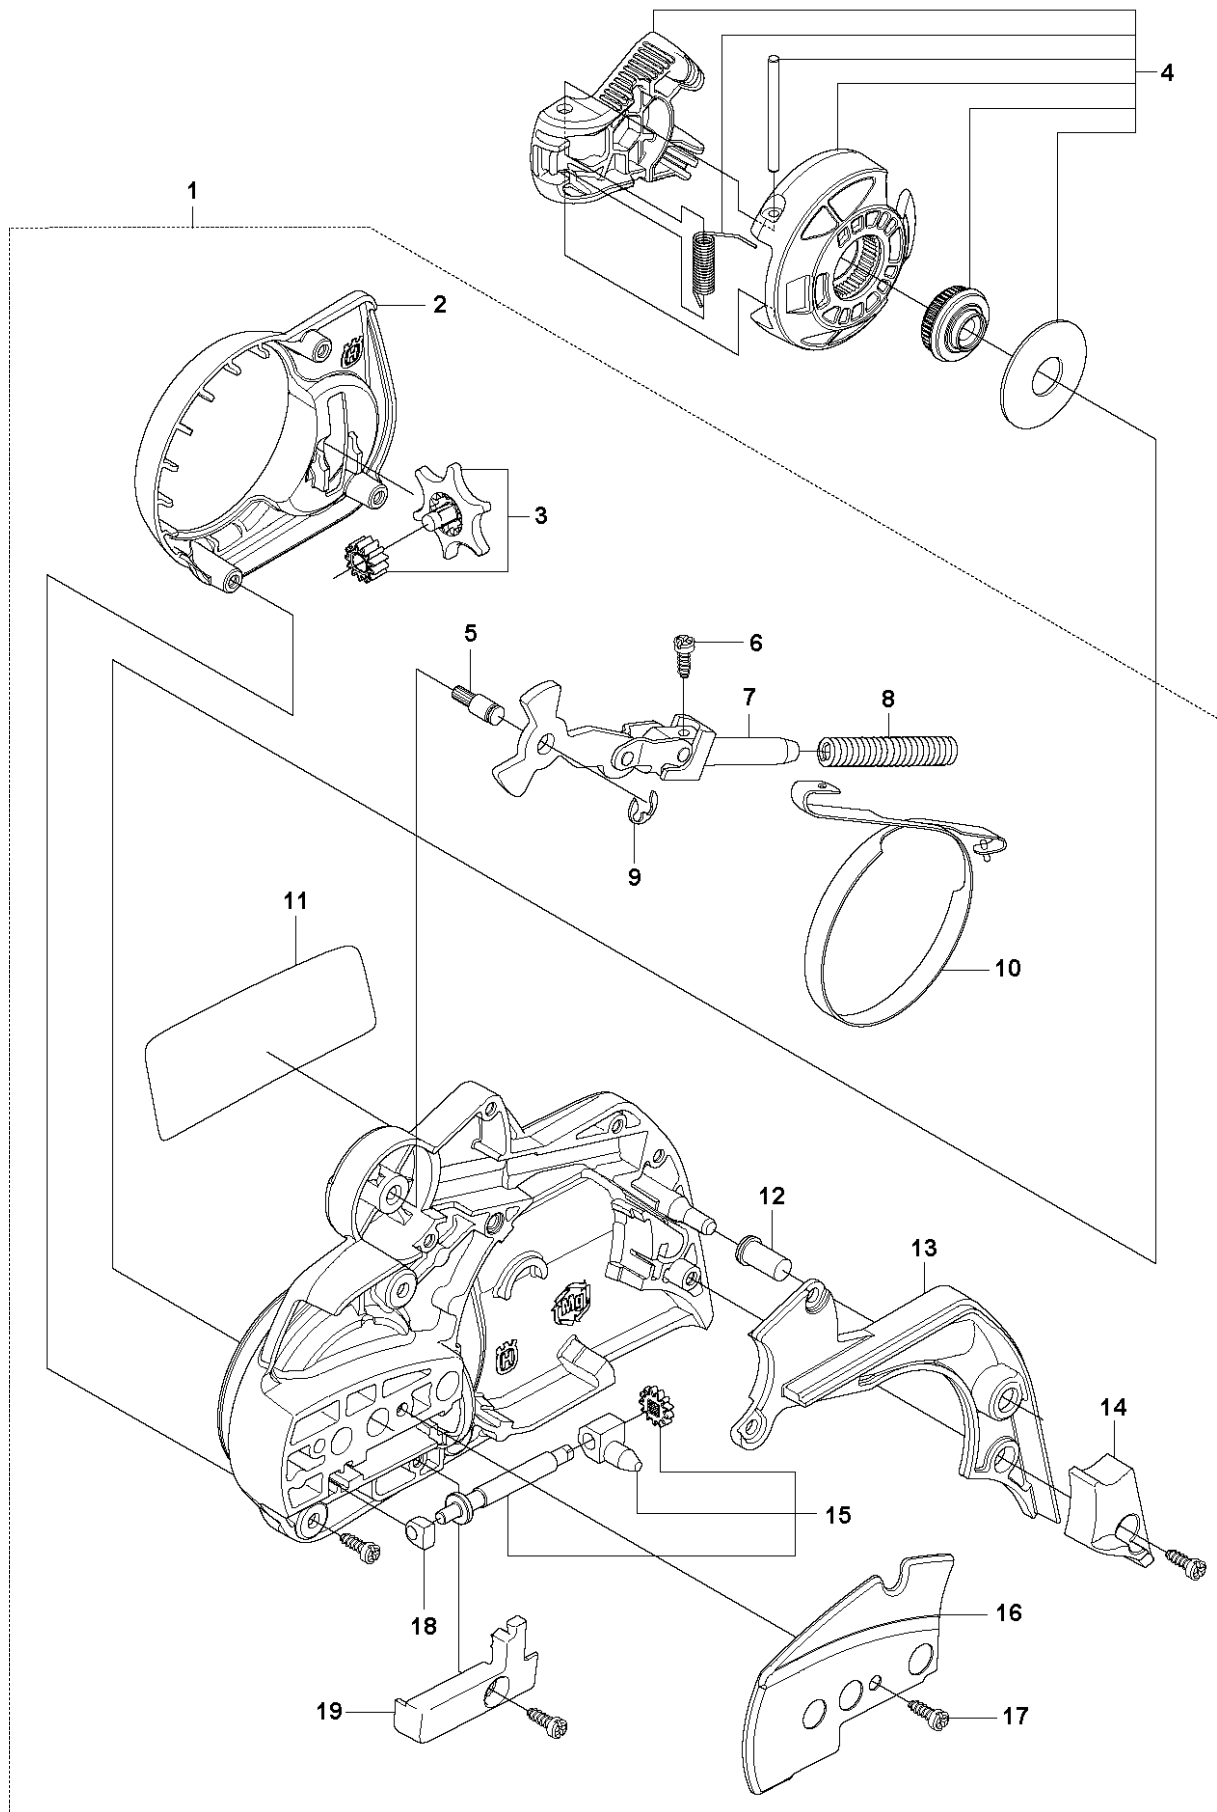

SPARE PARTS LIST

CHAIN SAWS

455 E

A1 ^{455e} CLUTCH COVER

CLUTCH COVER

455 E

Ref	Part No	Description	Remark	QTY	KIT
1	544 21 72-01	CLUTCH COVER ASSY		1	
2	537 39 26-01	HEAT PROTECTOR		1	1
3	537 34 72-01	GEAR ASSY		1	1
4	537 34 78-01	KNOB		1	
5	503 89 29-01	PIN		1	1
6	503 21 70-10	SCREW CCRPANT		1	1
7	503 89 08-02	KNEE JOINT ASSY		1	1
8	503 46 59-01	BRAKE SPRING		1	1
9	735 31 08-20	E-CLIP		1	1
10	537 04 30-01	BRAKE BAND ASSY		1	1
11	544 35 75-01	LABEL		1	1
12	503 85 52-01	GUIDE BUSHING		1	1
13	544 08 29-01	COVER LID		1	1
14	544 08 30-01	WEAR PROTECTION		1	1
15	537 39 29-01	SCREW		1	1
16	544 25 05-01	WEAR PLATE		1	1
17	503 21 70-10	SCREW CCRPANT		9	1
18	525 35 43-01	BEARING SLEEVE		1	1
19	504 54 28-01	COVER LID		1	1

B 455e, 455
CLUTCH & OIL PUMP

CLUTCH & OIL PUMP

455 E

Ref	Part No	Description	Remark	QTY	KIT
1	537 11 05-03	CLUTCH ASSY		1	
2	537 35 91-01	CLUTCH SPRING		2	1
3	537 29 17-02	CLUTCH DRUM ASSY	".325""x7 SPUR"	1	
3	537 29 16-04	CLUTCH DRUM ASSY	"8""x7 SPUR"	1	
4	503 25 52-01	NEEDLE BEARING		1	3
5	537 25 26-01	PUMP PINION		1	
6	544 18 01-04	OIL PUMP ASSY		1	
7	503 89 16-01	SPRING		1	6
8	503 23 00-60	WASHER		1	6
9	537 06 93-02	PUMP PISTON		1	6
10	503 89 15-01	SPRING		1	6
11	721 11 64-30	GROOVED PIN		1	6
12	537 02 71-01	ADJUSTER		1	6
13	503 21 74-16	SCREW IHSCT		1	
14	537 26 15-01	OIL PRESSURE HOSE		1	
15	585 51 40-01	OIL HOSE		1	
16	510 04 43-01	OIL SCREEN		1	