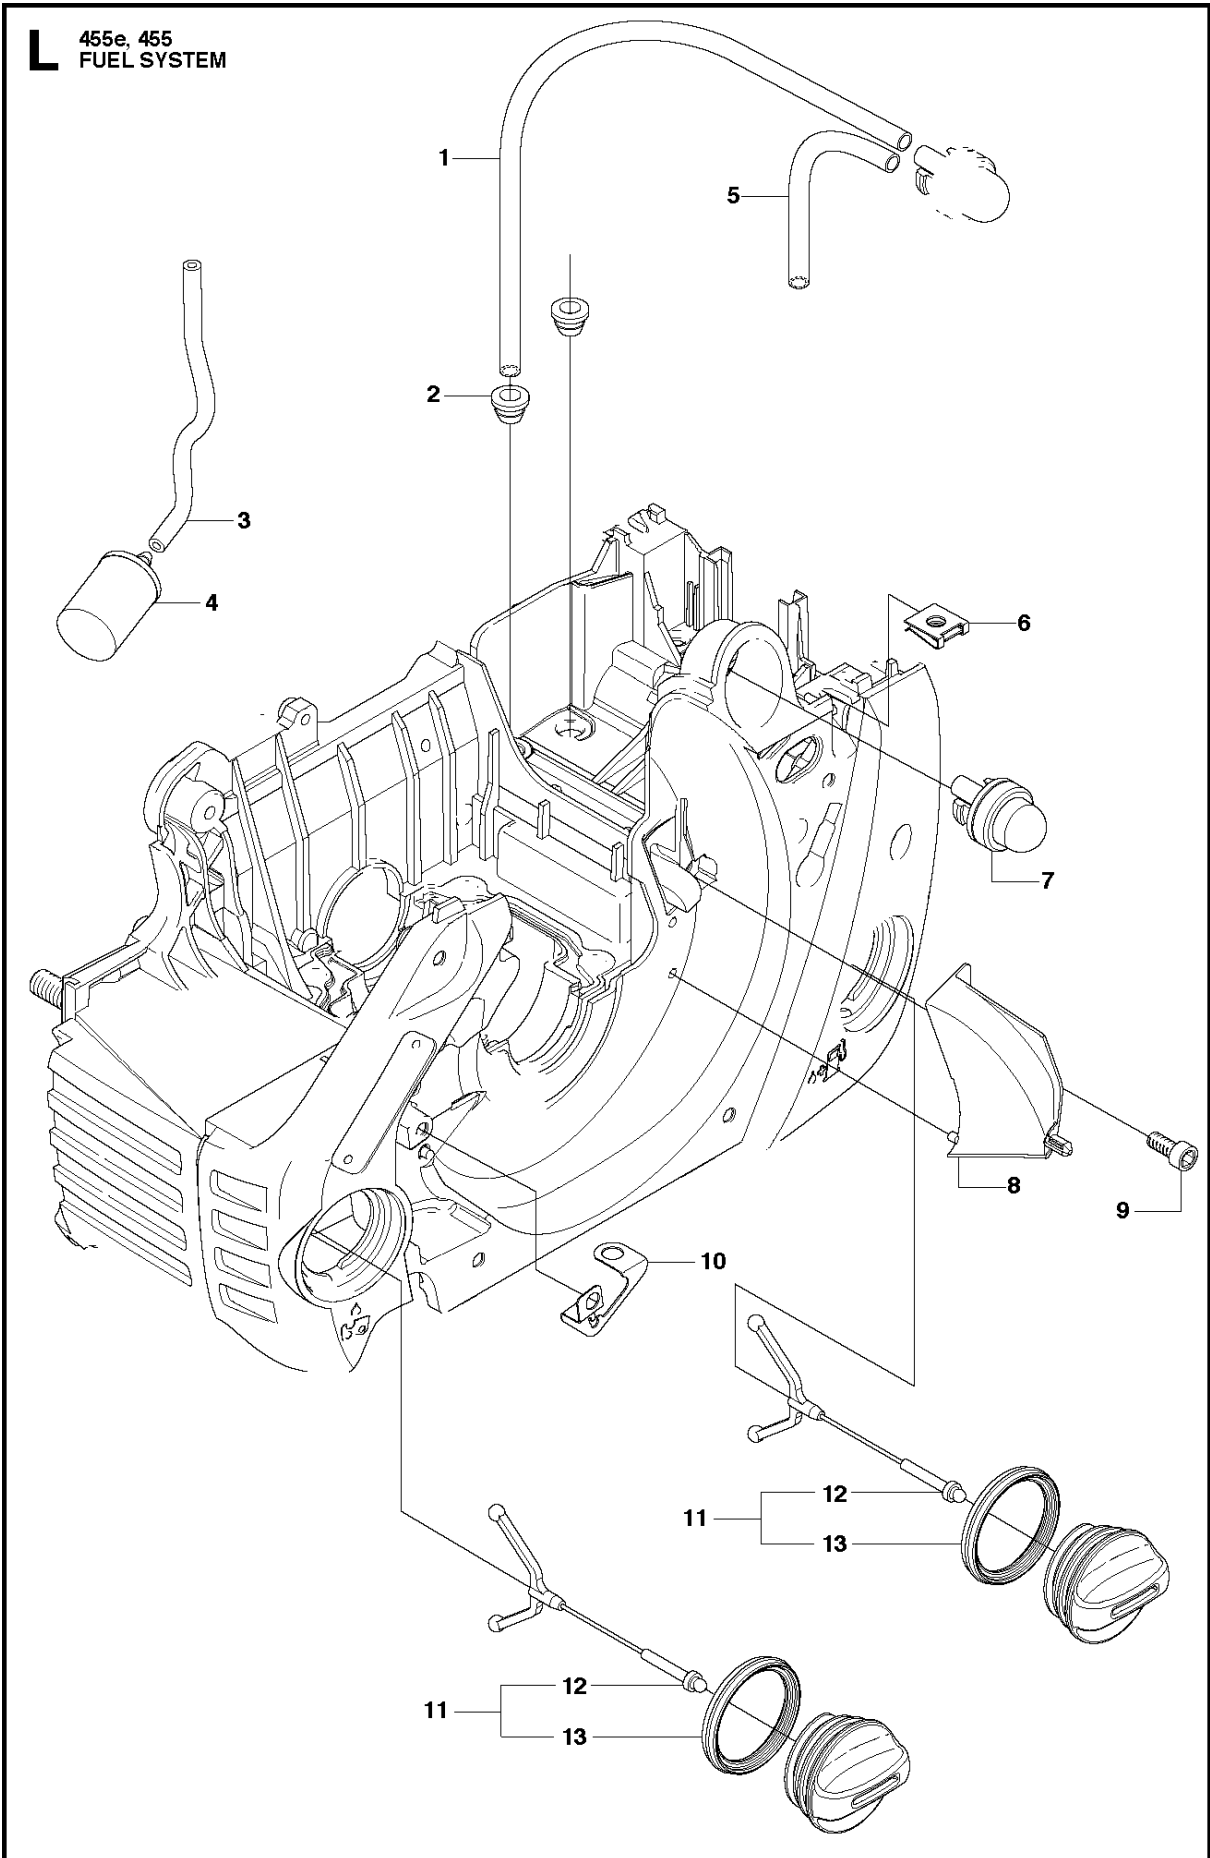

FUEL SYSTEM

455 E

Ref	Part No	Description	Remark	QTY KIT
1	537 04 24-08	FUEL HOSE		1
2	503 73 58-01	BUSHING		2
3	581 75 62-02	FUEL HOSE		1
4	503 44 32-01	FUEL FILTER		1
5	537 04 24-02	FUEL HOSE		1
6	503 22 69-02	NUT		3
7	503 93 66-01	PURGE		1
8	537 31 79-01	AIR NOZZLE		1
9	503 21 74-12	SCREW IHSCT		1
10	537 27 80-01	GROUND PLATE		1
11	537 21 52-02	TANK CAP ASSY		2
12	503 57 89-01	HOLDER		1
13	537 21 50-01	SEALING		1