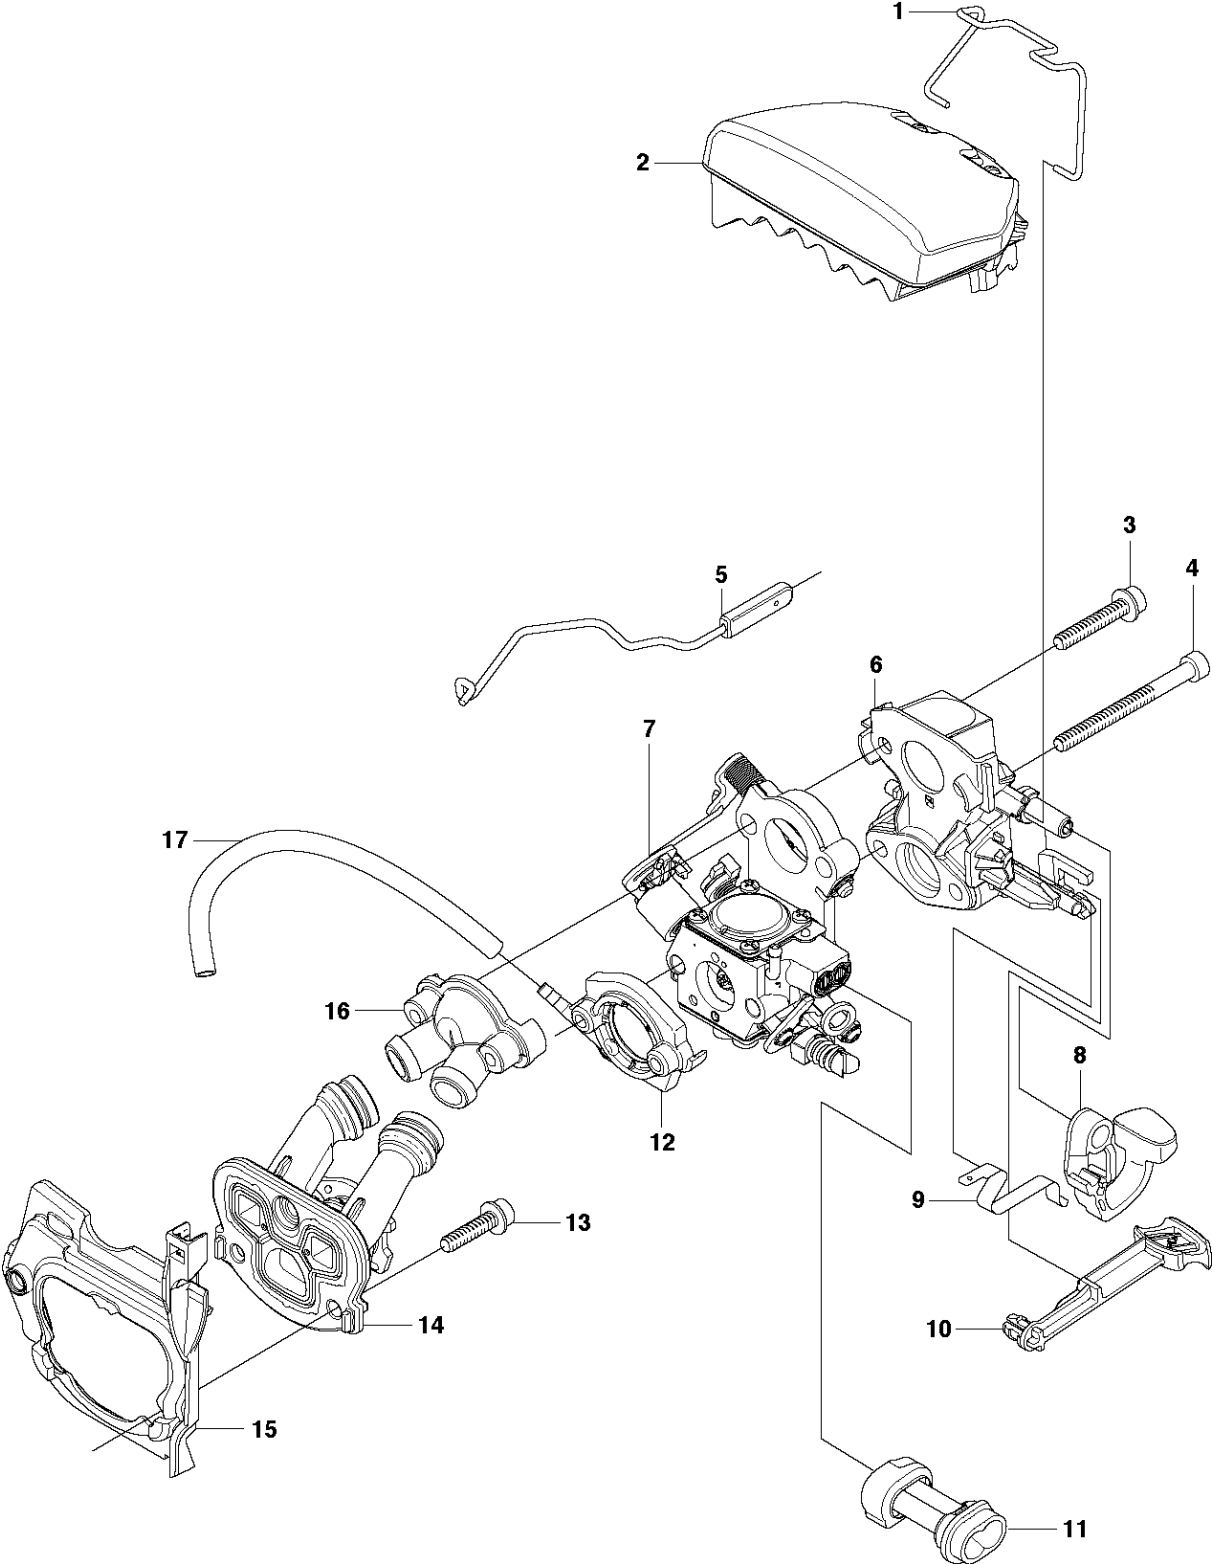

G 455e, 455
CARBURETOR & AIR FILTER

CARBURETOR & AIR FILTER

455 E

Ref	Part No	Description	Remark	QTY KIT
1	537 30 49-01	CLAMP		1
2	537 25 57-01	AIR FILTER ASSY	μ80	1
2	537 25 57-02	AIR FILTER ASSY	μ44	1
2	537 25 57-03	AIR FILTER ASSY	FELT	1
3	503 21 55-25	SCREW IH SCT		2
4	503 21 74-50	SCREW IH SCT		2
5	537 26 08-02	THROTTLE CABLE ASSY		1
6	537 32 30-01	INLET ELBOW		1
7	544 88 30-01	CARBURETTOR	Walbro WTEA-1	1
8	537 25 55-01	STOP SWITCH		1
9	503 86 97-02	SPRING		1
10	537 25 56-01	CHOKE CONTROL		1
11	544 07 14-01	GUIDE SLEEVE		1
12	537 24 15-01	FLANGE		1
13	503 20 02-16	SCREW IH SCFM		3
14	537 32 10-02	PIPE ASSY		1
15	537 37 14-01	INSULATION WALL		1
16	537 24 14-01	FLANGE		1
17	503 40 06-10	IMPULSE HOSE		1