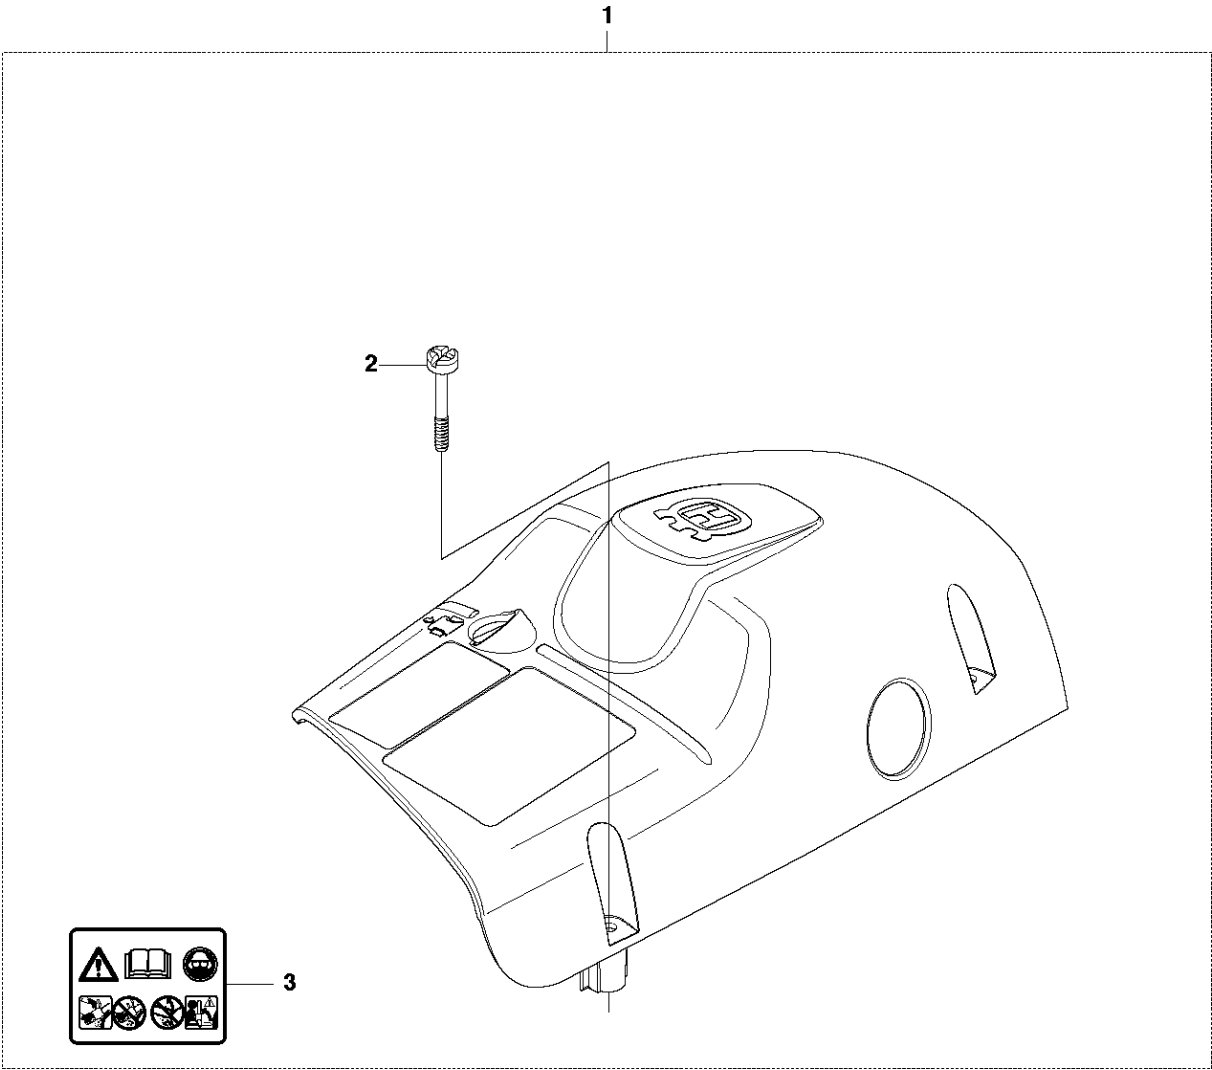

C 455e, 455
COVER

COVER

455 E

Ref	Part No	Description	Remark	QTY	KIT
1	537 30 89-01	CYLINDER COVER		1	
2	503 20 34-76	SCREW		3	1
3	503 98 74-01	LABEL		1	1