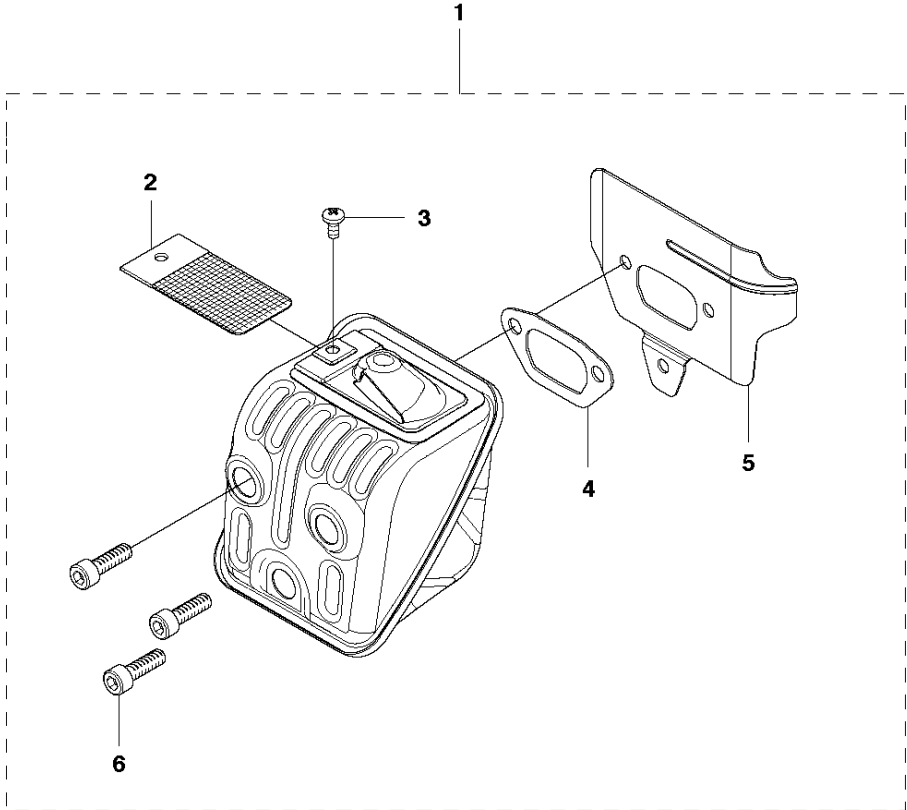

F 455e, 455, 460
MUFFLER

MUFFLER

455 E

Ref	Part No	Description	Remark	QTY	KIT
1	575 74 30-02	MUFFLER KIT		1	
2	544 11 68-02	SPARK ARRESTER SCREEN		1	1
3	724 12 87-59	SCREW CRPANM		1	1
4	537 28 77-01	GASKET		1	
5	577 22 33-01	HEAT DEFLECTOR		1	
6	725 53 70-55	SCREW IHSCM		3