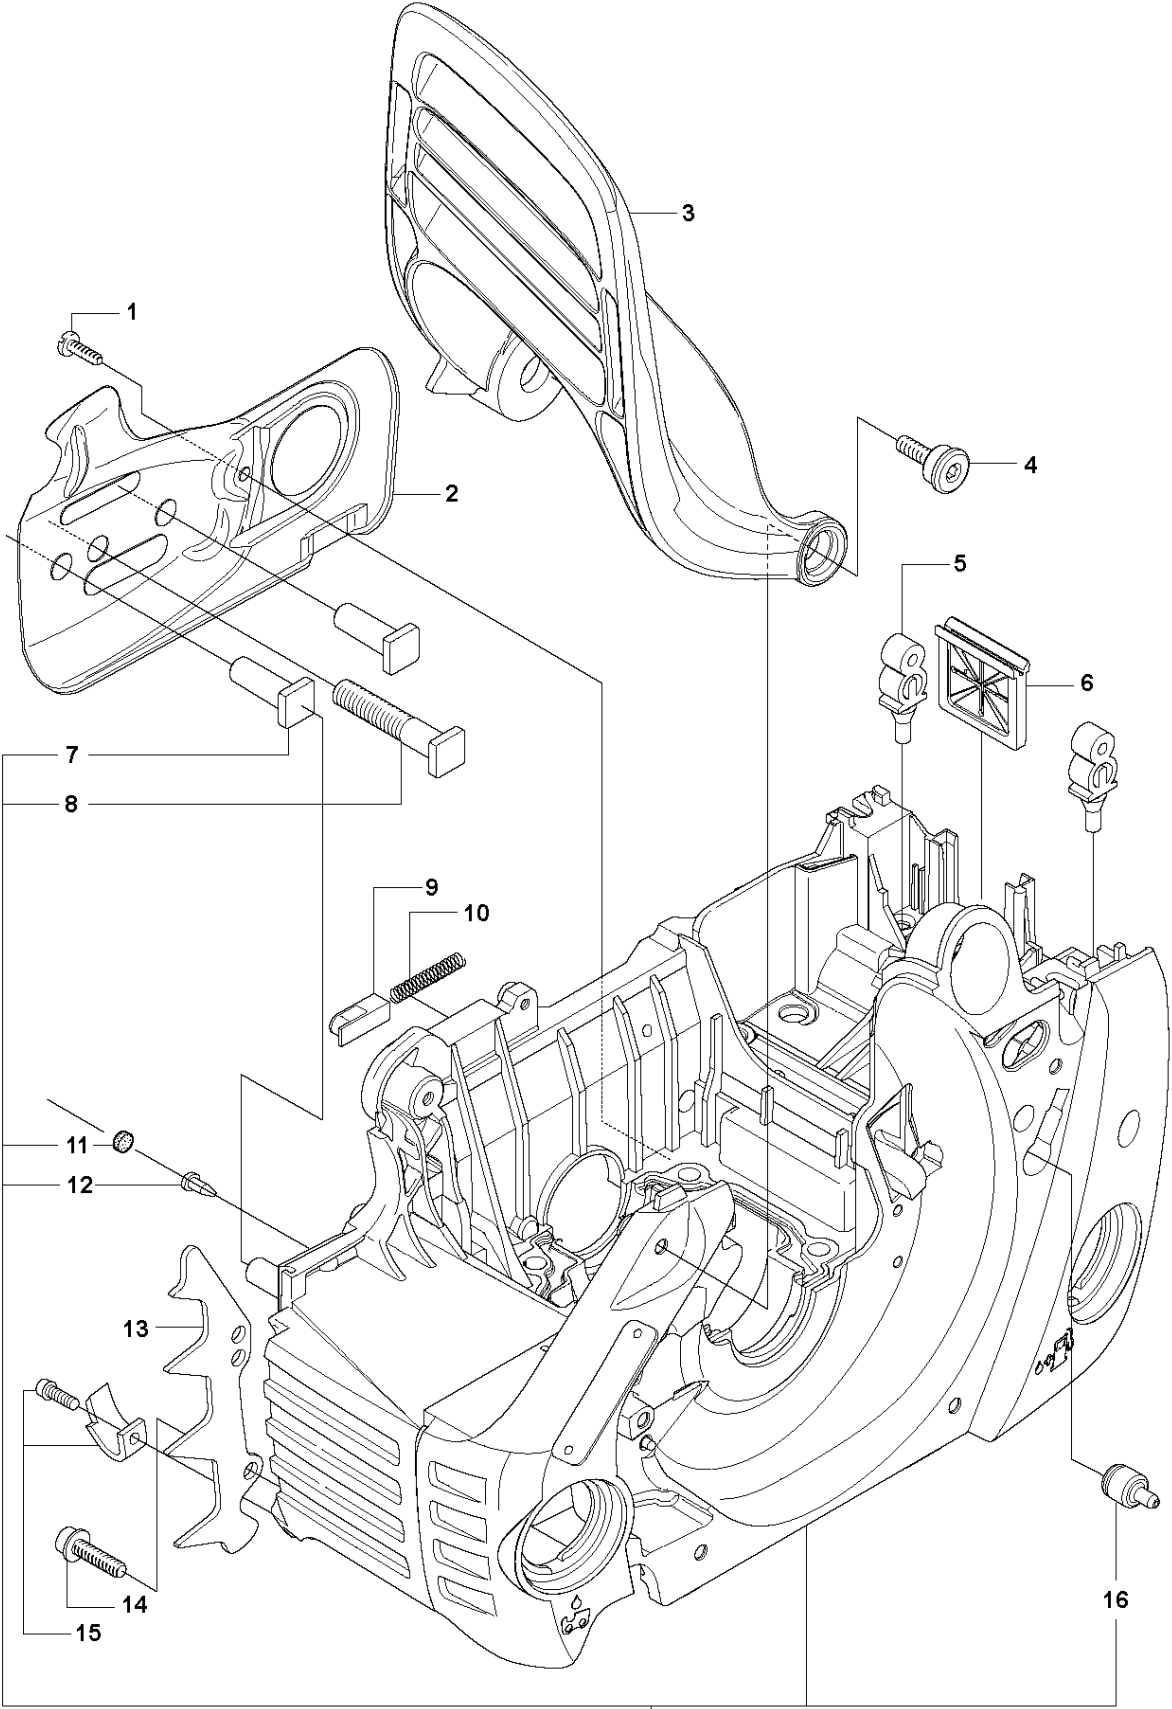

K1 455e
CRANKCASE

CRANKCASE

455 E

Ref	Part No	Description	Remark	QTY	KIT
1	503 21 70-10	SCREW CCRPANT		1	
2	537 27 13-02	CHAIN GUIDE PLATE		1	
3	537 28 43-01	HAND GUARD		1	
4	537 29 65-01	SCREW		2	
5	503 86 93-01	SUPPORT		2	
6	537 26 04-01	BELLOWS		1	
7	537 33 46-02	BAR BOLT		2	17
8	537 22 78-01	BAR BOLT		1	17
9	503 89 24-01	LOCK		1	
10	503 43 65-01	POSITION SPRING		1	
11	537 40 35-01	FILTER		1	17
12	530 02 61-19	CHECK VALVE		1	17
13	503 97 38-01	SPIKE		1	
14	503 21 68-72	SCREW IHSCT		2	
15	503 91 06-71	KIT		1	
16	537 35 95-01	TANK VENT ASSY		1	17
17	510 06 59-04	CRANKCASE		1