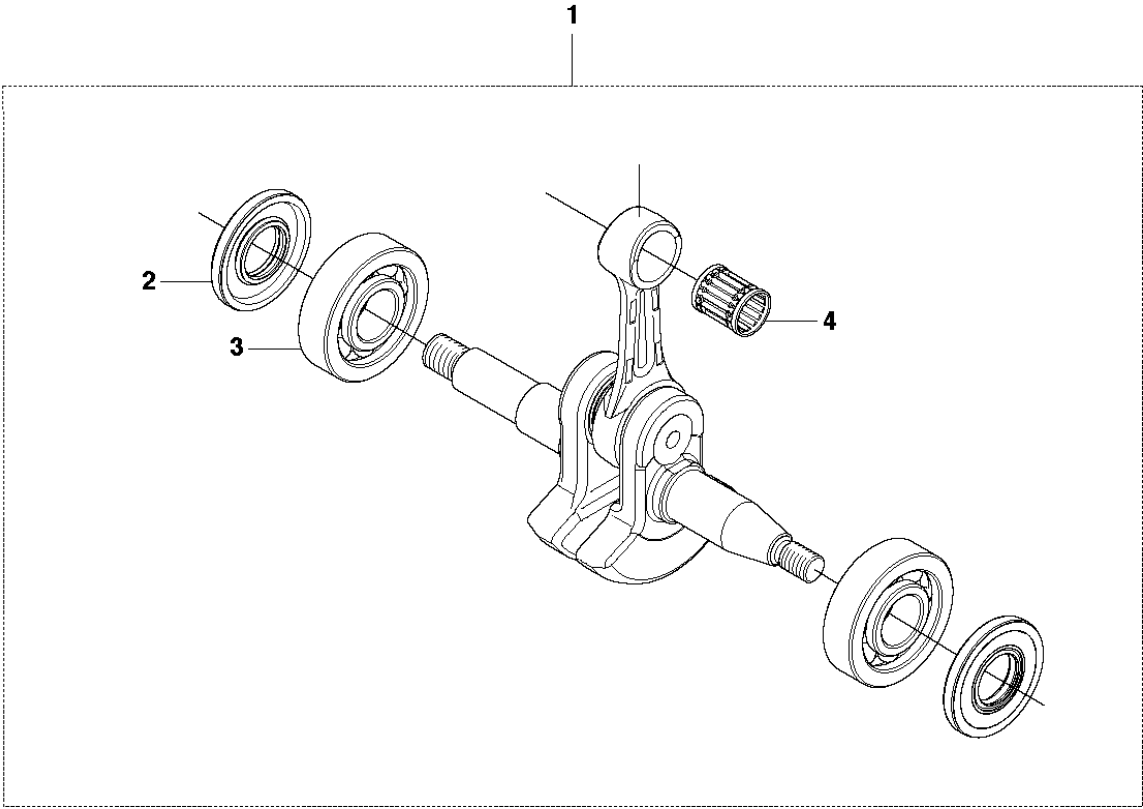

J 455e, 455
CRANKSHAFT

CRANKSHAFT

455 E

Ref	Part No	Description	Remark	QTY	KIT
1	537 31 40-02	CRANKSHAFT ASSY		1	
2	503 26 19-01	SEALING		2	1
3	503 25 16-02	BALL BEARING		2	1
4	501 86 18-01	NEEDLE BEARING		1	1