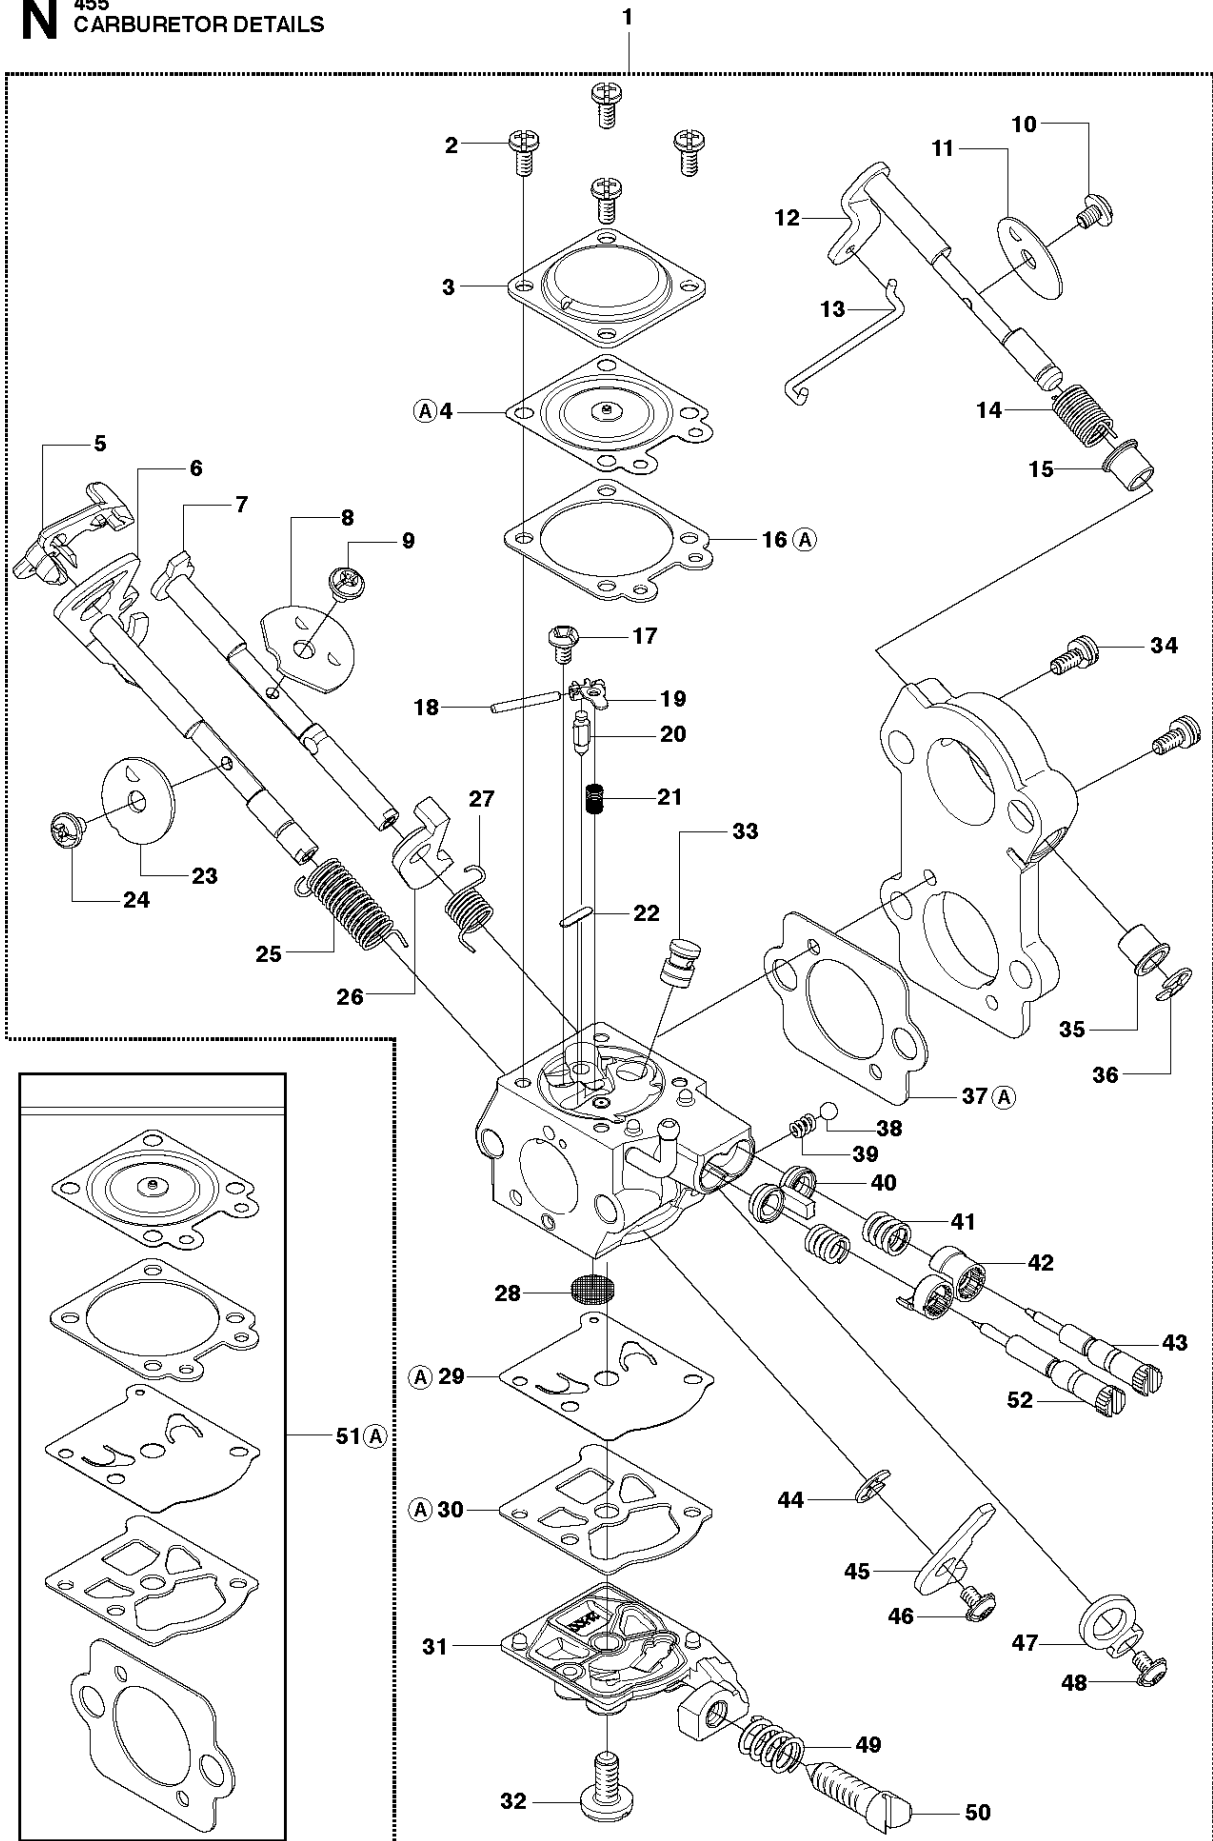

N 455
CARBURETOR DETAILS

CARBURETOR DETAILS

455 E

Ref	Part No	Description	Remark	QTY	KIT
1	544 88 30-01	CARBURETTOR	WALBRO, WTEA-1	1	
2	503 58 46-01	SCREW		4	1
3	505 31 67-54	LOCK STYRMEMBRAN		1	1
4	502 84 70-01	DIAPHRAGM		1	1, 51
5	537 30 62-01	LEVER		1	1
6	537 40 74-01	SHAFT ASSY		1	1
7	537 40 75-01	SHAFT ASSY		1	1
8	537 40 77-01	VALVE		1	1
9	537 00 34-01	SCREW		1	1
10	537 00 34-01	SCREW		1	1
11	537 40 68-01	VALVE		1	1
12	537 40 69-01	SHAFT ASSY		1	1
13	537 40 72-01	ROD		1	1
14	537 40 70-01	SPRING THROTT.RETURN		1	1
15	537 40 67-01	BUSHING		1	1
16	504 35 09-06	GASKET		1	1, 51
17	502 84 71-01	SCREW		1	1
18	505 52 01-25	PIN		1	1
19	502 84 74-01	LEVER		1	1
20	503 56 34-01	NEEDLE VALVE		1	1
21	503 91 47-01	SPRING		1	1
22	502 84 69-01	PLUG		1	1
23	502 84 66-01	VALVE		1	1
24	544 11 15-01	SCREW		1	1
25	537 40 84-01	SPRING THROTT.RETURN		1	1
26	537 40 92-01	LEVER		1	1
27	537 40 86-01	SPRING CHOKE RETURN		1	1
28	501 66 61-01	SCREEN		1	1
29	502 21 36-01	DIAPHRAGM PUMP		1	1, 51
30	504 13 09-06	GASKET		1	1, 51
31	537 40 73-01	COVER		1	1
32	501 46 69-01	SCREW		1	1
33	502 84 68-01	NOZZLE ASSY		1	1
34	537 40 83-01	SCREW		2	1
35	537 40 66-01	BUSHING		1	1
36	505 31 67-36	RING		1	1
37	537 40 81-01	GASKET		1	1, 51
38	501 46 85-01	BALL		1	1
39	501 46 84-01	SPRING		1	1
40	544 97 14-01	RETAINER		1	1
41	544 97 10-01	SPRING		2	1
42	544 97 08-01	LIMITER CAP		2	1
43	502 84 72-01	NEEDLE	High Speed	1	1
44	505 31 67-36	RING		1	1
45	537 40 71-01	LEVER		1	1
46	501 46 87-01	SCREW		1	1
47	537 40 76-01	LEVER		1	1
48	501 46 87-01	SCREW		1	1
49	503 56 42-01	SPRING		1	1
50	537 40 82-01	SCREW		1	1
51	505 27 84-01	KIT	A = Set of Gaskets	1	
52	502 84 73-01	NEEDLE	Low Speed	1	1