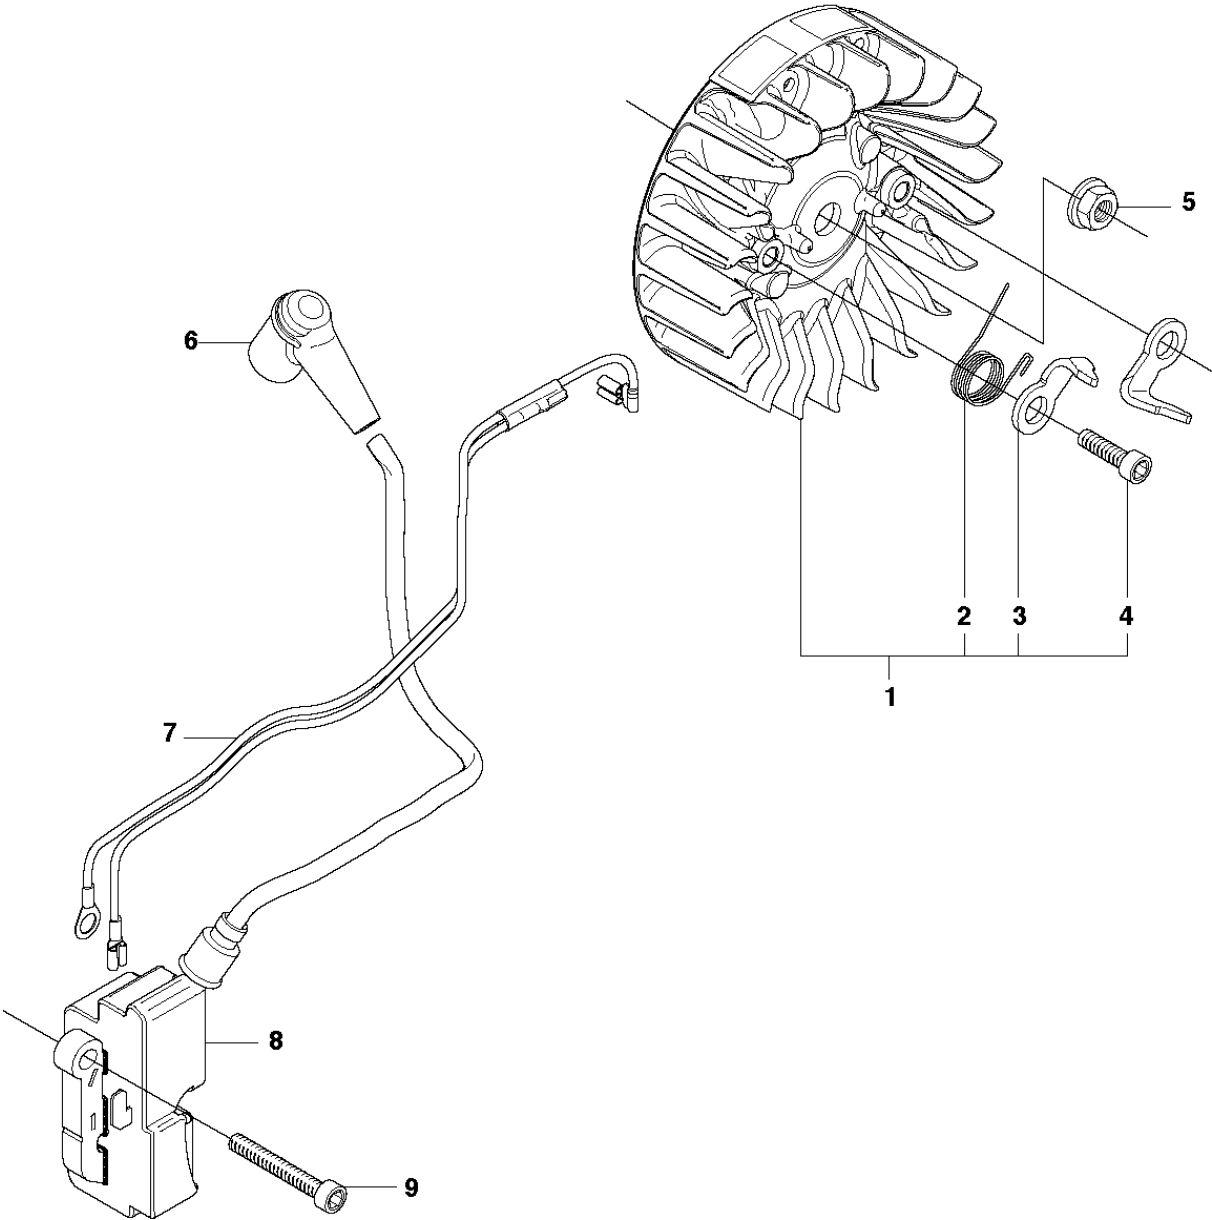

E 455e, 455
ELECTRICAL

ELECTRICAL

455 E

Ref	Part No	Description	Remark	QTY	KIT
1	537 29 27-01	FLYWHEEL ASSY		1	
2	529 27 11-01	SPRING		2	1
3	537 24 56-01	STARTER PAWL		2	1
4	501 81 99-03	SCREW		2	1
5	503 22 04-01	NUT		1	
6	501 48 54-02	SPARK PLUG CAP		1	
7	537 27 27-01	WIRING ASSY		1	
8	544 04 70-01	IGNITION MODULE		1	
9	503 21 55-25	SCREW IHSCT		2