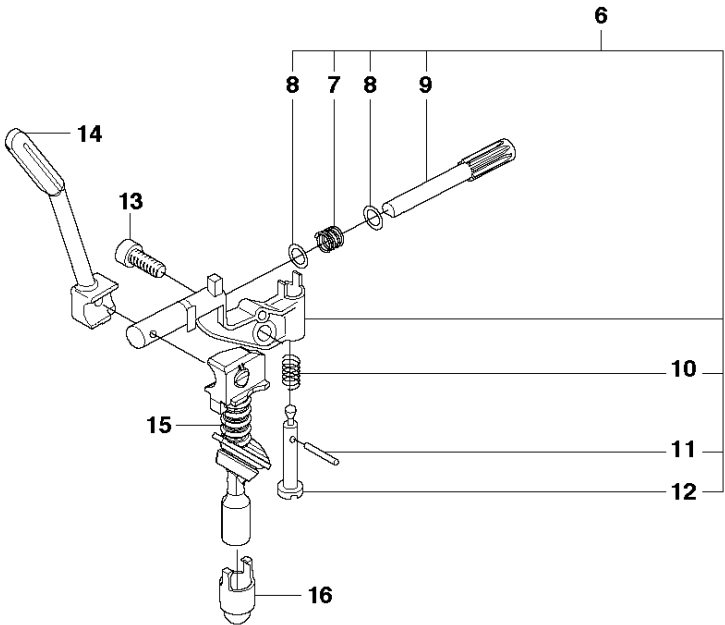

SPARE PARTS LIST

CHAIN SAWS

455 E

A1 ^{455e} CLUTCH COVER

CLUTCH COVER

455 E

Ref	Part No	Description	Remark	QTY	KIT
1	544 21 72-01	CLUTCH COVER ASSY		1	
2	537 39 26-01	HEAT PROTECTOR		1	1
3	537 34 72-01	GEAR ASSY		1	1
4	537 34 78-01	KNOB		1	
5	503 89 29-01	PIN		1	1
6	503 21 70-10	SCREW CCRPANT		1	1
7	503 89 08-02	KNEE JOINT ASSY		1	1
8	503 46 59-01	BRAKE SPRING		1	1
9	735 31 08-20	E-CLIP		1	1
10	537 04 30-01	BRAKE BAND ASSY		1	1
11	544 35 75-01	LABEL		1	1
12	503 85 52-01	GUIDE BUSHING		1	1
13	544 08 29-01	COVER LID		1	1
14	544 08 30-01	WEAR PROTECTION		1	1
15	537 39 29-01	SCREW		1	1
16	544 25 05-01	WEAR PLATE		1	1
17	503 21 70-10	SCREW CCRPANT		9	1
18	525 35 43-01	BEARING SLEEVE		1	1
19	504 54 28-01	COVER LID		1	1

B 455e, 455
CLUTCH & OIL PUMP

CLUTCH & OIL PUMP

455 E

Ref	Part No	Description	Remark	QTY	KIT
1	537 11 05-03	CLUTCH ASSY		1	
2	537 35 91-01	CLUTCH SPRING		2	1
3	537 29 17-02	CLUTCH DRUM ASSY	".325""x7 SPUR"	1	
3	537 29 16-04	CLUTCH DRUM ASSY	"8""x7 SPUR"	1	
4	503 25 52-01	NEEDLE BEARING		1	3
5	537 25 26-01	PUMP PINION		1	
6	544 18 01-04	OIL PUMP ASSY		1	
7	503 89 16-01	SPRING		1	6
8	503 23 00-60	WASHER		1	6
9	537 06 93-02	PUMP PISTON		1	6
10	503 89 15-01	SPRING		1	6
11	721 11 64-30	GROOVED PIN		1	6
12	537 02 71-01	ADJUSTER		1	6
13	503 21 74-16	SCREW IHSCT		1	
14	537 26 15-01	OIL PRESSURE HOSE		1	
15	585 51 40-01	OIL HOSE		1	
16	510 04 43-01	OIL SCREEN		1	