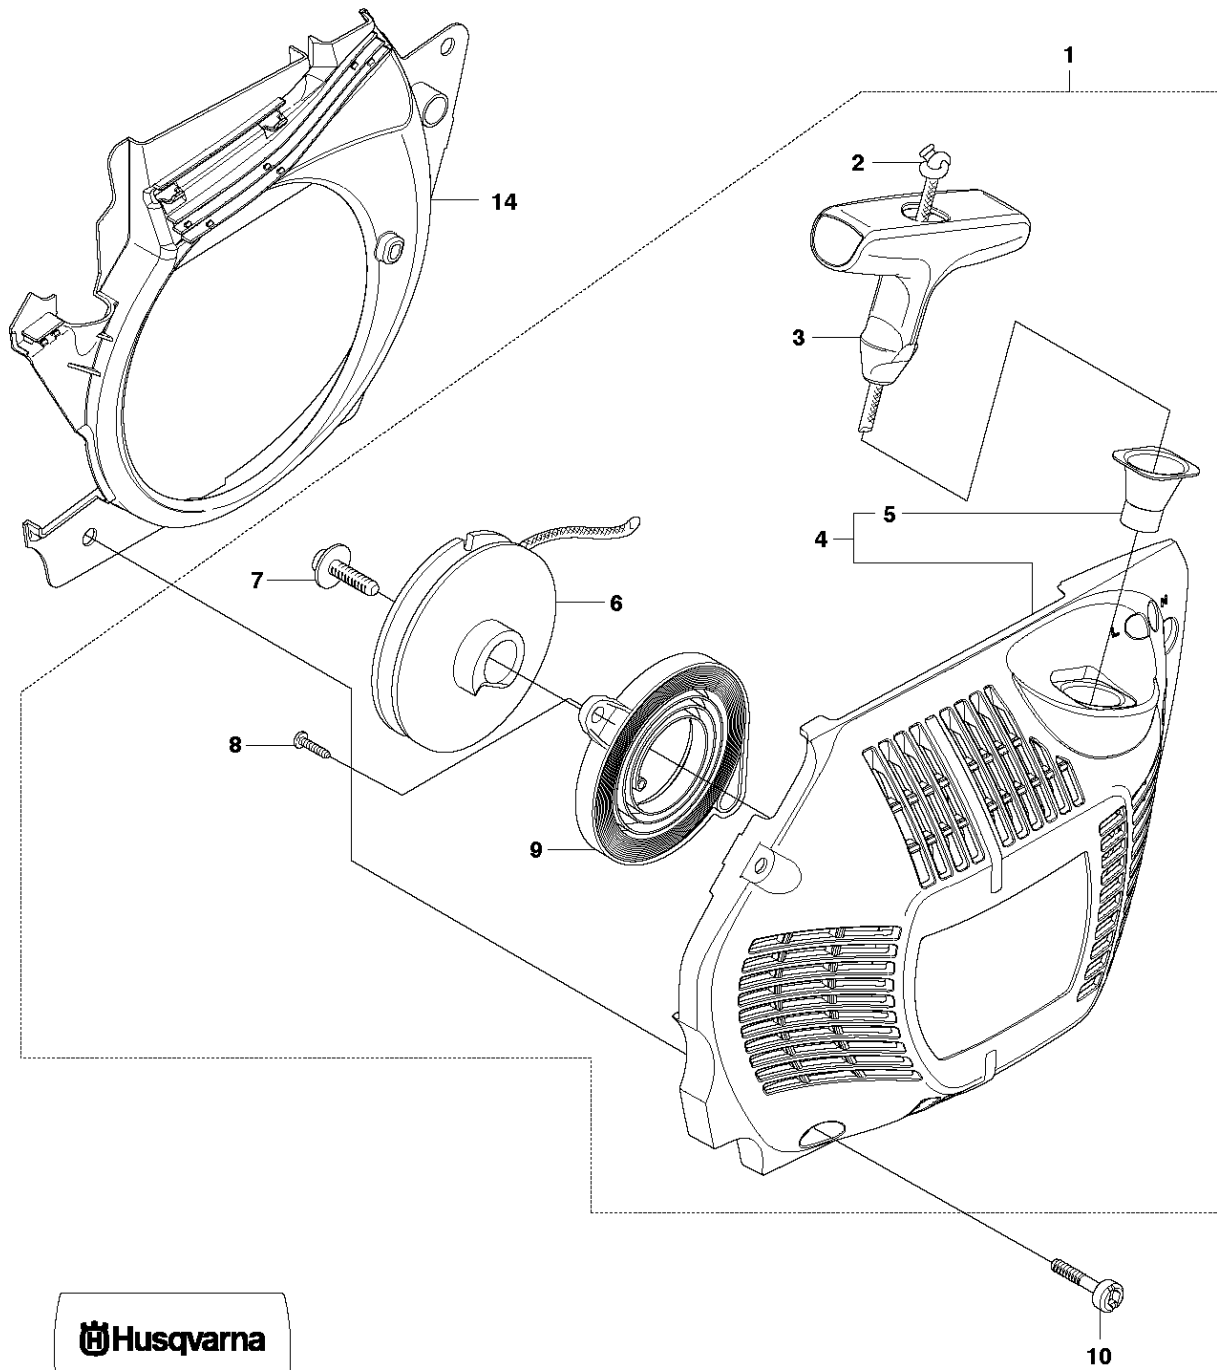

B 455e, 455
CLUTCH & OIL PUMP

CLUTCH & OIL PUMP

455 E

Ref	Part No	Description	Remark	QTY	KIT
1	537 11 05-03	CLUTCH ASSY		1	
2	537 35 91-01	CLUTCH SPRING		2	1
3	537 29 17-02	CLUTCH DRUM ASSY	".325""x7 SPUR"	1	
3	537 29 16-04	CLUTCH DRUM ASSY	"8""x7 SPUR"	1	
4	503 25 52-01	NEEDLE BEARING		1	3
5	537 25 26-01	PUMP PINION		1	
6	544 18 01-04	OIL PUMP ASSY		1	
7	503 89 16-01	SPRING		1	6
8	503 23 00-60	WASHER		1	6
9	537 06 93-02	PUMP PISTON		1	6
10	503 89 15-01	SPRING		1	6
11	721 11 64-30	GROOVED PIN		1	6
12	537 02 71-01	ADJUSTER		1	6
13	503 21 74-16	SCREW IHSCT		1	
14	537 26 15-01	OIL PRESSURE HOSE		1	
15	585 51 40-01	OIL HOSE		1	
16	510 04 43-01	OIL SCREEN		1	

C 455e, 455
COVER

COVER

455 E

Ref	Part No	Description	Remark	QTY	KIT
1	537 30 89-01	CYLINDER COVER		1	
2	503 20 34-76	SCREW		3	1
3	503 98 74-01	LABEL		1	1

D 455e, 455
STARTER

STARTER

455 E

Ref	Part No	Description	Remark	QTY	KIT
1	537 28 42-01	STARTER ASSY		1	
2	505 30 51-25	STARTER CORD		1	1
3	537 23 25-01	STARTER HANDLE		1	1
4	537 28 41-02	STARTER HOUSING		1	1
5	537 28 32-01	SLEEVE		1	1, 4
6	537 09 25-02	STARTER PULLEY		1	1
7	503 21 77-16	SCREW IHSCT		1	1
8	503 21 28-10	SCREW CCRPANT		2	1
9	537 24 17-01	SPRING CASSETTE ASSY		1	1
10	503 21 73-21	SCREW		4	
12	537 32 33-04	DECAL		1	
13	537 32 33-06	DECAL		1	
14	537 26 09-01	AIR CONDUCTOR		1	