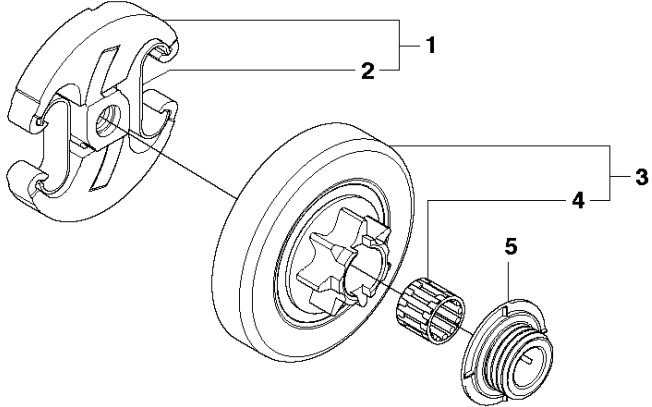

SPARE PARTS LIST

CHAIN SAWS

455 E

A1 ^{455e} CLUTCH COVER

CLUTCH COVER

455 E

Ref	Part No	Description	Remark	QTY	KIT
1	544 21 72-01	CLUTCH COVER ASSY		1	
2	537 39 26-01	HEAT PROTECTOR		1	1
3	537 34 72-01	GEAR ASSY		1	1
4	537 34 78-01	KNOB		1	
5	503 89 29-01	PIN		1	1
6	503 21 70-10	SCREW CCRPANT		1	1
7	503 89 08-02	KNEE JOINT ASSY		1	1
8	503 46 59-01	BRAKE SPRING		1	1
9	735 31 08-20	E-CLIP		1	1
10	537 04 30-01	BRAKE BAND ASSY		1	1
11	544 35 75-01	LABEL		1	1
12	503 85 52-01	GUIDE BUSHING		1	1
13	544 08 29-01	COVER LID		1	1
14	544 08 30-01	WEAR PROTECTION		1	1
15	537 39 29-01	SCREW		1	1
16	544 25 05-01	WEAR PLATE		1	1
17	503 21 70-10	SCREW CCRPANT		9	1
18	525 35 43-01	BEARING SLEEVE		1	1
19	504 54 28-01	COVER LID		1	1

B 455e, 455
CLUTCH & OIL PUMP

CLUTCH & OIL PUMP

455 E

Ref	Part No	Description	Remark	QTY	KIT
1	537 11 05-03	CLUTCH ASSY		1	
2	537 35 91-01	CLUTCH SPRING		2	1
3	537 29 17-02	CLUTCH DRUM ASSY	".325""x7 SPUR"	1	
3	537 29 16-04	CLUTCH DRUM ASSY	"8""x7 SPUR"	1	
4	503 25 52-01	NEEDLE BEARING		1	3
5	537 25 26-01	PUMP PINION		1	
6	544 18 01-04	OIL PUMP ASSY		1	
7	503 89 16-01	SPRING		1	6
8	503 23 00-60	WASHER		1	6
9	537 06 93-02	PUMP PISTON		1	6
10	503 89 15-01	SPRING		1	6
11	721 11 64-30	GROOVED PIN		1	6
12	537 02 71-01	ADJUSTER		1	6
13	503 21 74-16	SCREW IHSCT		1	
14	537 26 15-01	OIL PRESSURE HOSE		1	
15	585 51 40-01	OIL HOSE		1	
16	510 04 43-01	OIL SCREEN		1	