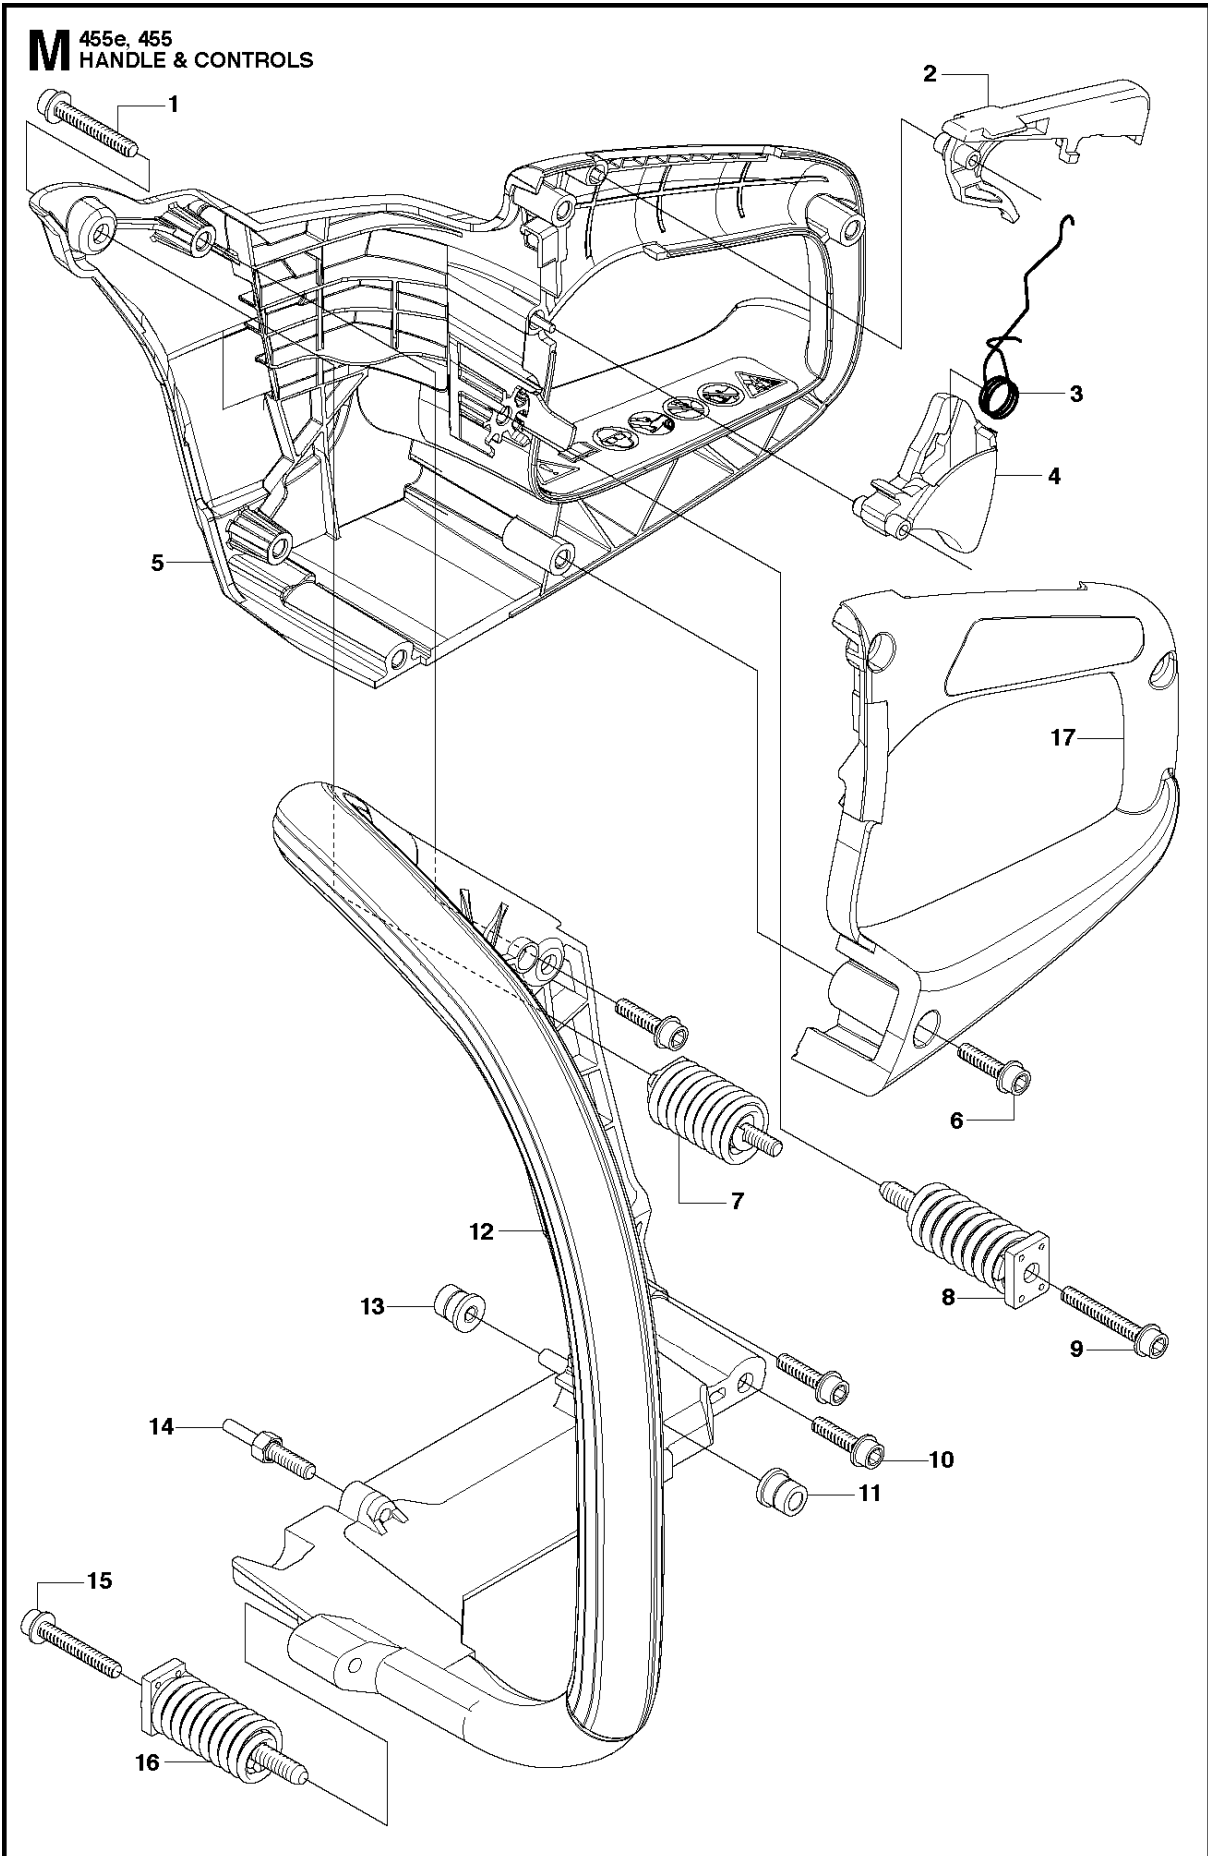

HANDLE & CONTROLS

455 E

Ref	Part No	Description	Remark	QTY KIT
1	503 21 88-76	SCREW IHSCT		1
2	502 44 02-01	THROTTLE LOCKOUT		1
3	503 99 86-01	RECOIL SPRING		1
4	537 26 05-03	THROTTLE TRIGGER		1
5	580 94 59-01	REAR HANDLE		1
6	503 21 02-70	SCREW IHSCT		3
7	537 30 46-01	ANTIVIBRATION ELEMENT		1
8	503 85 41-01	ANTIVIBRATION ELEMENT		1
9	503 21 88-76	SCREW IHSCT		1
10	503 21 02-70	SCREW IHSCT		3
11	503 86 92-01	BUSHING		1
12	537 23 05-02	FRONT HANDLE		1
13	503 86 92-01	BUSHING		3
14	537 24 29-01	SCREW		1
15	503 21 88-76	SCREW IHSCT		1
16	503 92 31-01	ANTIVIBRATION ELEMENT		1
17	537 23 07-04	HUB CAP		1