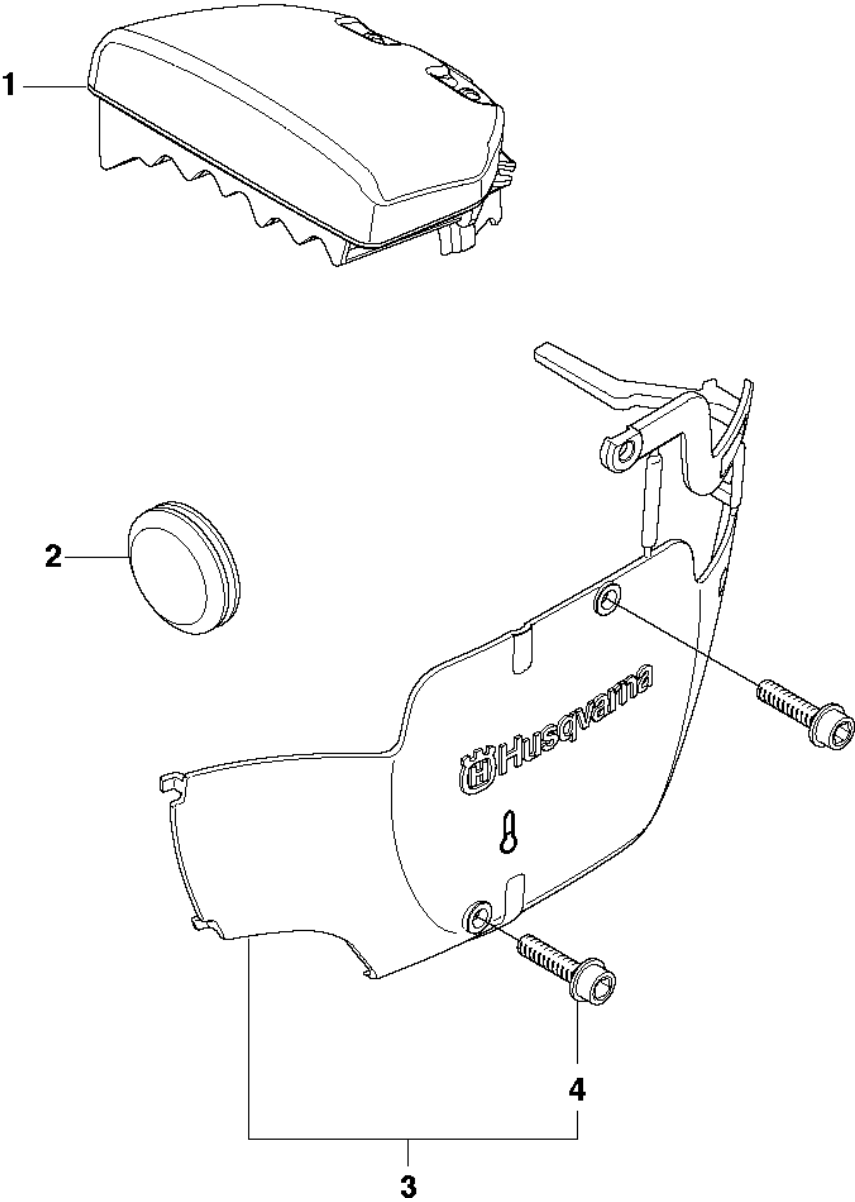

N 455
CARBURETOR DETAILS

CARBURETOR DETAILS

455 E

Ref	Part No	Description	Remark	QTY	KIT
1	544 88 30-01	CARBURETTOR	WALBRO, WTEA-1	1	
2	503 58 46-01	SCREW		4	1
3	505 31 67-54	LOCK STYRMEMBRAN		1	1
4	502 84 70-01	DIAPHRAGM		1	1, 51
5	537 30 62-01	LEVER		1	1
6	537 40 74-01	SHAFT ASSY		1	1
7	537 40 75-01	SHAFT ASSY		1	1
8	537 40 77-01	VALVE		1	1
9	537 00 34-01	SCREW		1	1
10	537 00 34-01	SCREW		1	1
11	537 40 68-01	VALVE		1	1
12	537 40 69-01	SHAFT ASSY		1	1
13	537 40 72-01	ROD		1	1
14	537 40 70-01	SPRING THROTT.RETURN		1	1
15	537 40 67-01	BUSHING		1	1
16	504 35 09-06	GASKET		1	1, 51
17	502 84 71-01	SCREW		1	1
18	505 52 01-25	PIN		1	1
19	502 84 74-01	LEVER		1	1
20	503 56 34-01	NEEDLE VALVE		1	1
21	503 91 47-01	SPRING		1	1
22	502 84 69-01	PLUG		1	1
23	502 84 66-01	VALVE		1	1
24	544 11 15-01	SCREW		1	1
25	537 40 84-01	SPRING THROTT.RETURN		1	1
26	537 40 92-01	LEVER		1	1
27	537 40 86-01	SPRING CHOKE RETURN		1	1
28	501 66 61-01	SCREEN		1	1
29	502 21 36-01	DIAPHRAGM PUMP		1	1, 51
30	504 13 09-06	GASKET		1	1, 51
31	537 40 73-01	COVER		1	1
32	501 46 69-01	SCREW		1	1
33	502 84 68-01	NOZZLE ASSY		1	1
34	537 40 83-01	SCREW		2	1
35	537 40 66-01	BUSHING		1	1
36	505 31 67-36	RING		1	1
37	537 40 81-01	GASKET		1	1, 51
38	501 46 85-01	BALL		1	1
39	501 46 84-01	SPRING		1	1
40	544 97 14-01	RETAINER		1	1
41	544 97 10-01	SPRING		2	1
42	544 97 08-01	LIMITER CAP		2	1
43	502 84 72-01	NEEDLE	High Speed	1	1
44	505 31 67-36	RING		1	1
45	537 40 71-01	LEVER		1	1
46	501 46 87-01	SCREW		1	1
47	537 40 76-01	LEVER		1	1
48	501 46 87-01	SCREW		1	1
49	503 56 42-01	SPRING		1	1
50	537 40 82-01	SCREW		1	1
51	505 27 84-01	KIT	A = Set of Gaskets	1	
52	502 84 73-01	NEEDLE	Low Speed	1	1

P 455e, 455
ACCESSORIES

ACCESSORIES

455 E

Ref	Part No	Description	Remark	QTY KIT
1	501 69 17-01	COMBINATION WRENCH		1

Q 455e, 455
WINTER KIT

WINTER KIT

455 E

Ref	Part No	Description	Remark	QTY KIT
1	537 25 57-01	AIR FILTER ASSY	μ80	
2	503 40 59-01	WINTER PLUG		
3	537 35 60-01	WINTER KIT		
4	503 21 70-16	SCREW CCRPANT		