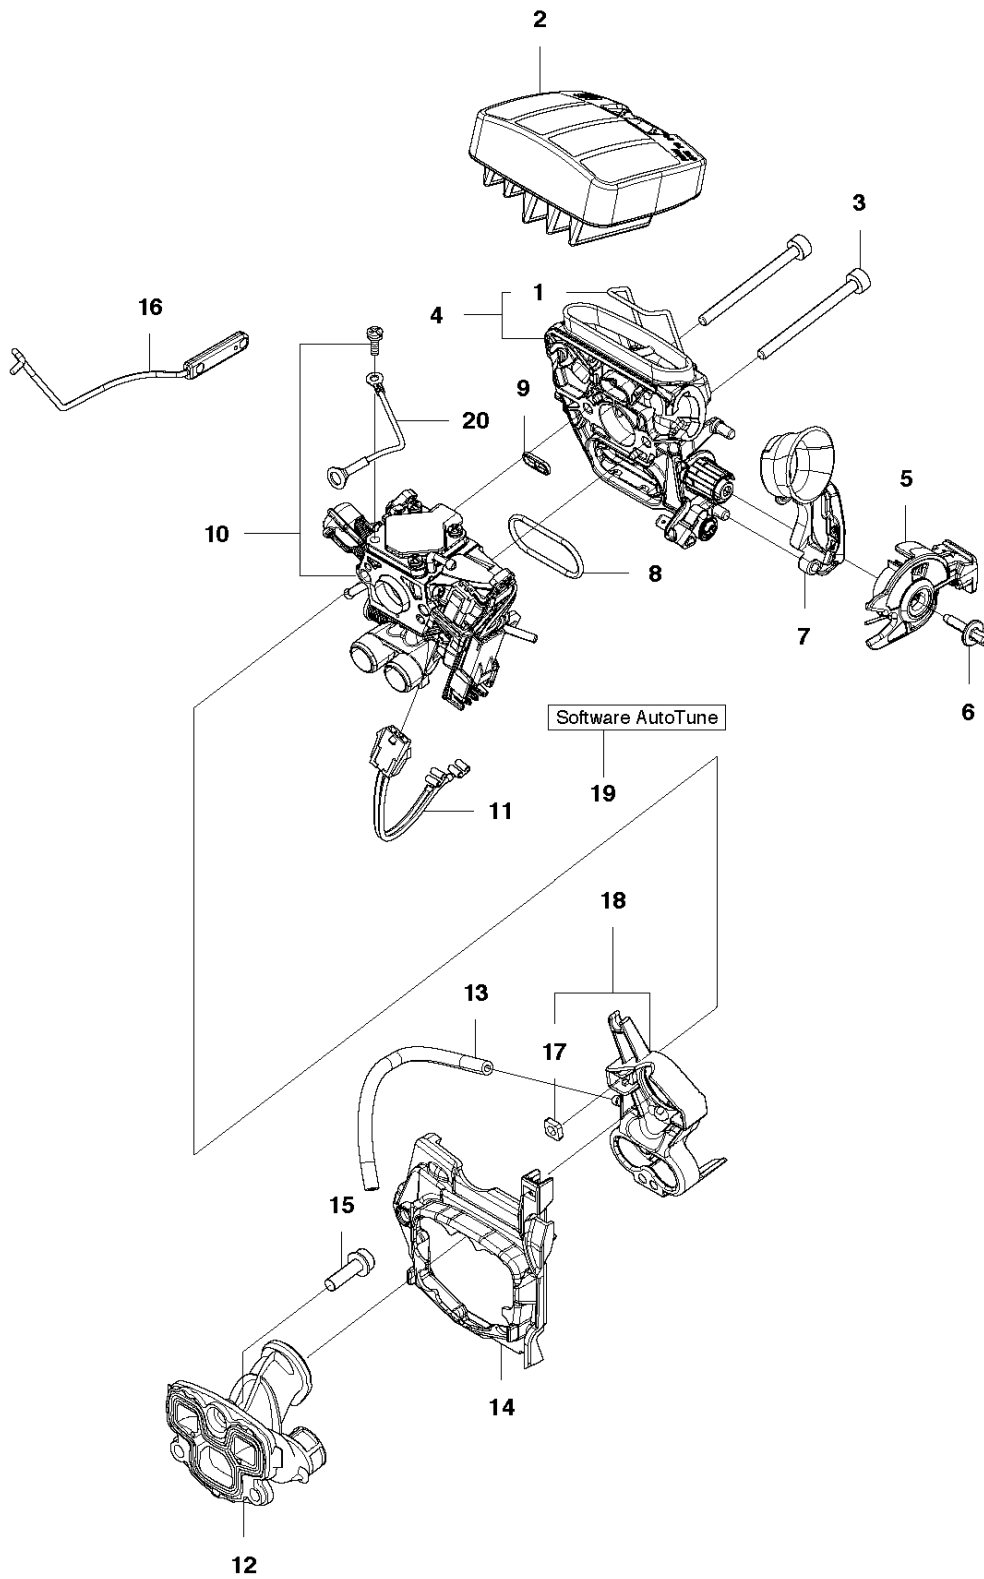

G 455 Rancher II
CARBURETOR & AIR FILTER

CARBURETOR & AIR FILTER

455 Rancher II

Ref	Part No	Description	Remark	QTY	KIT
1	522 90 73-01	SHACKLE		1	4
2	575 78 94-02	AIR FILTER ASSY	44μ	1	
2	575 78 94-01	AIR FILTER ASSY	80μ	1	
2	575 78 94-03	AIR FILTER ASSY	FELT	1	
3	503 20 25-50	SCREW IHSCM	IHSCM	2	
4	575 88 04-01	FILTER HOLDER ASSY		1	
5	510 01 72-02	CHOKE CONTROL ASSY		1	4
6	505 15 62-01	SCREW		1	4
7	525 58 81-01	SEALING		1	4
8	525 61 90-01	SEALING		1	
9	525 61 92-01	SEALING		1	
10	580 30 63-01	CARBURETTOR		1	
11	577 53 64-01	WIRING ASSY		1	
12	575 56 73-01	PIPE ASSY		1	
13	503 40 06-01	IMPULSE HOSE		1	
14	537 37 14-01	INSULATION WALL		1	
15	503 20 02-16	SCREW IHSCFM	IHSCFM	3	
16	576 14 87-01	THROTTLE ROD		1	
17	503 22 65-03	SQUARE NUT	M4	2	18
18	575 38 25-01	FLANGE		1	
19	0	TBD	Download from your local supportsite		
20	581 08 99-01	WIRING ASSY		1