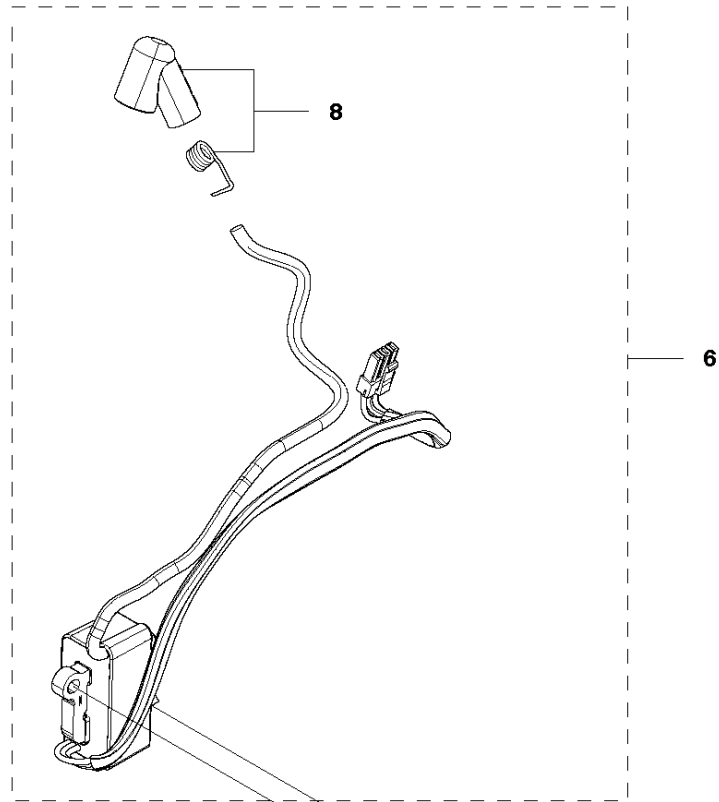

L 455 Rancher II
IGNITION SYSTEM

IGNITION SYSTEM

455 Rancher II

Ref	Part No	Description	Remark	QTY	KIT
1	580 38 92-01	FLYWHEEL ASSY		1	
2	529 27 11-01	SPRING		2	1
3	537 24 56-01	STARTER PAWL		2	1
4	501 81 99-03	SCREW		2	1
5	503 22 04-01	NUT		1	
6	586 81 50-02	IGNITION MODULE		1	
7	503 21 55-25	SCREW IHSC	IHSCFT	2	
8	501 48 54-04	SPARK PLUG CAP ASSY		1	6