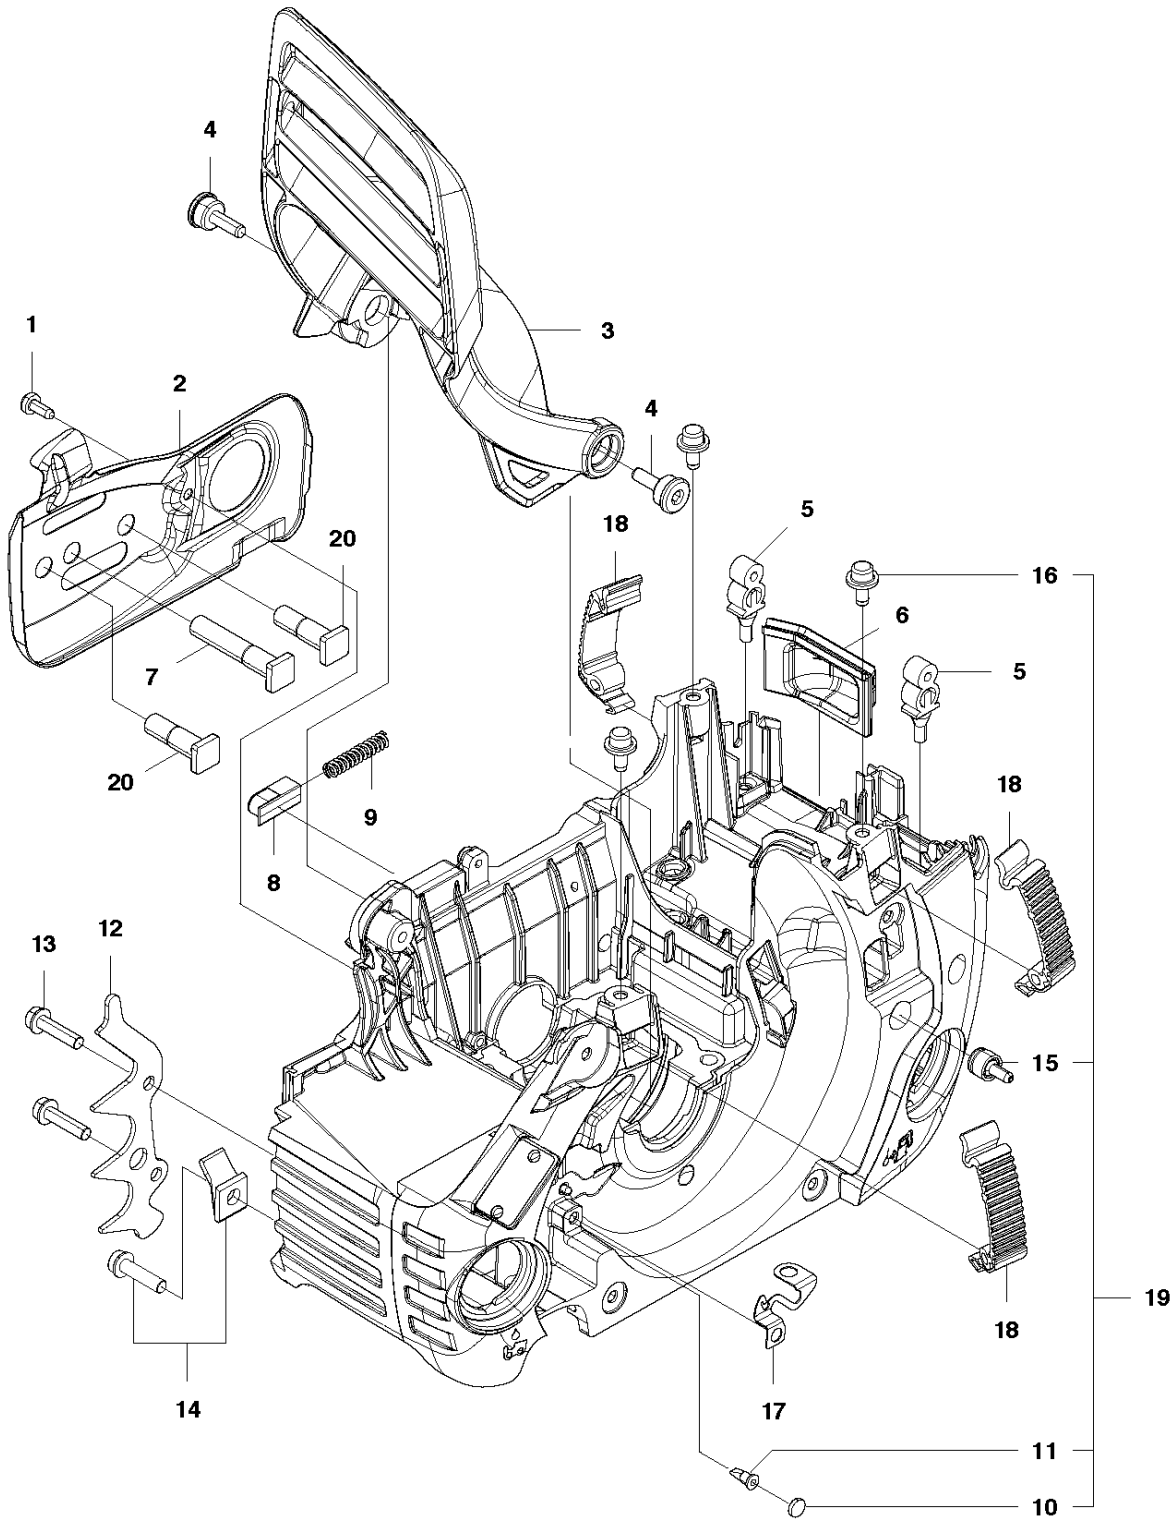

H 455 Rancher II
CRANKCASE

CRANKCASE

455 Rancher II

Ref	Part No	Description	Remark	QTY	KIT
1	503 21 70-10	SCREW CCRPANT	CCRPANT	1	
2	537 27 13-02	CHAIN GUIDE PLATE		1	
3	574 60 29-01	HAND GUARD		1	
4	537 29 65-01	SCREW		2	
5	503 86 93-01	SUPPORT		2	
6	575 55 41-01	BELLOWS		1	
7	537 33 46-02	BAR BOLT		2	
8	503 89 24-01	LOCK		1	
9	503 43 65-01	POSITION SPRING		1	
10	537 40 35-01	FILTER		1	19
11	530 02 61-19	CHECK VALVE		1	19
12	578 06 88-01	SPIKE		1	
13	503 21 68-72	SCREW IHSCFT	IHSCFT	2	
14	503 91 06-71	KIT		1	
15	501 15 29-01	TANK VENT ASSY		1	19
16	544 33 16-01	GUIDE PIN		3	19
17	575 39 30-01	GROUND PLATE		1	
18	503 89 47-01	SNAP LOCKING		3	
19	577 59 54-03	CRANKCASE		1	
20	537 22 78-01	BAR BOLT		1