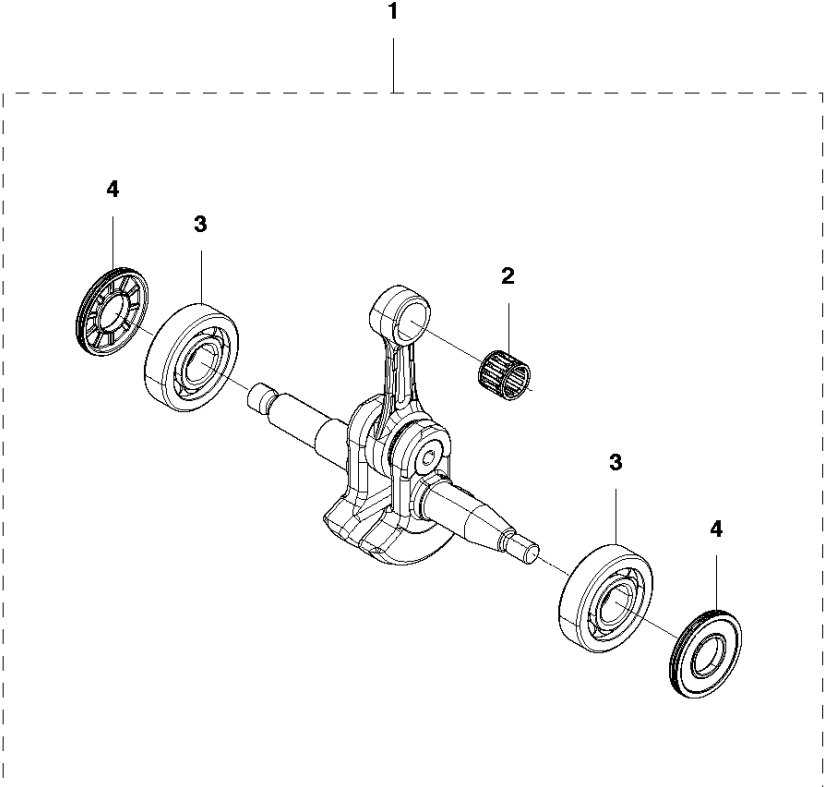

E 455 Rancher II
CRANKSHAFT

CRANKSHAFT

455 Rancher II

Ref	Part No	Description	Remark	QTY	KIT
1	537 31 40-03	CRANKSHAFT ASSY		1	
2	574 34 24-01	NEEDLE BEARING		1	1
3	503 25 16-02	BALL BEARING		2	1
4	503 26 19-01	SEALING		2	1