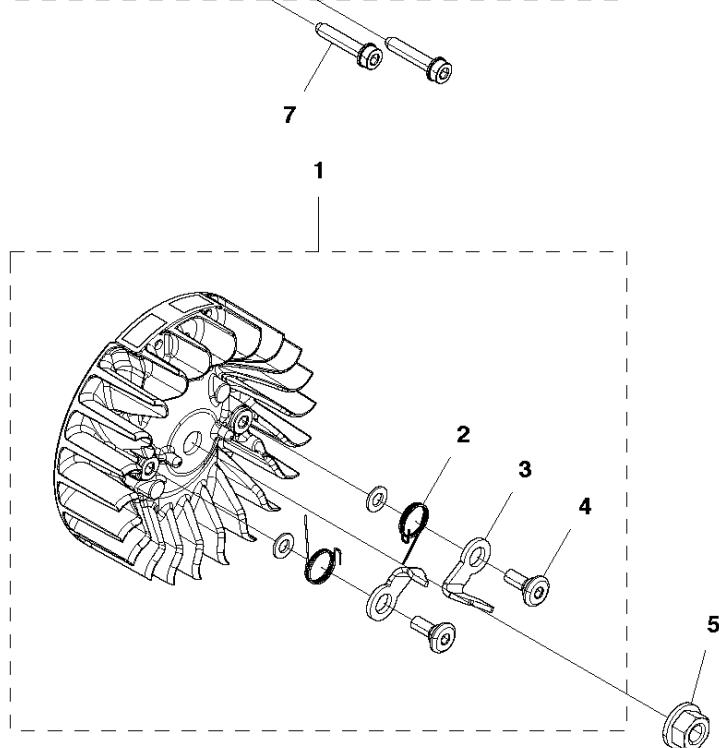

L 455 Rancher II
IGNITION SYSTEM

IGNITION SYSTEM

455 Rancher II

Ref	Part No	Description	Remark	QTY	KIT
1	580 38 92-01	FLYWHEEL ASSY		1	
2	529 27 11-01	SPRING		2	1
3	537 24 56-01	STARTER PAWL		2	1
4	501 81 99-03	SCREW		2	1
5	503 22 04-01	NUT		1	
6	586 81 50-02	IGNITION MODULE		1	
7	503 21 55-25	SCREW IHSC	IHSCFT	2	
8	501 48 54-04	SPARK PLUG CAP ASSY		1	6