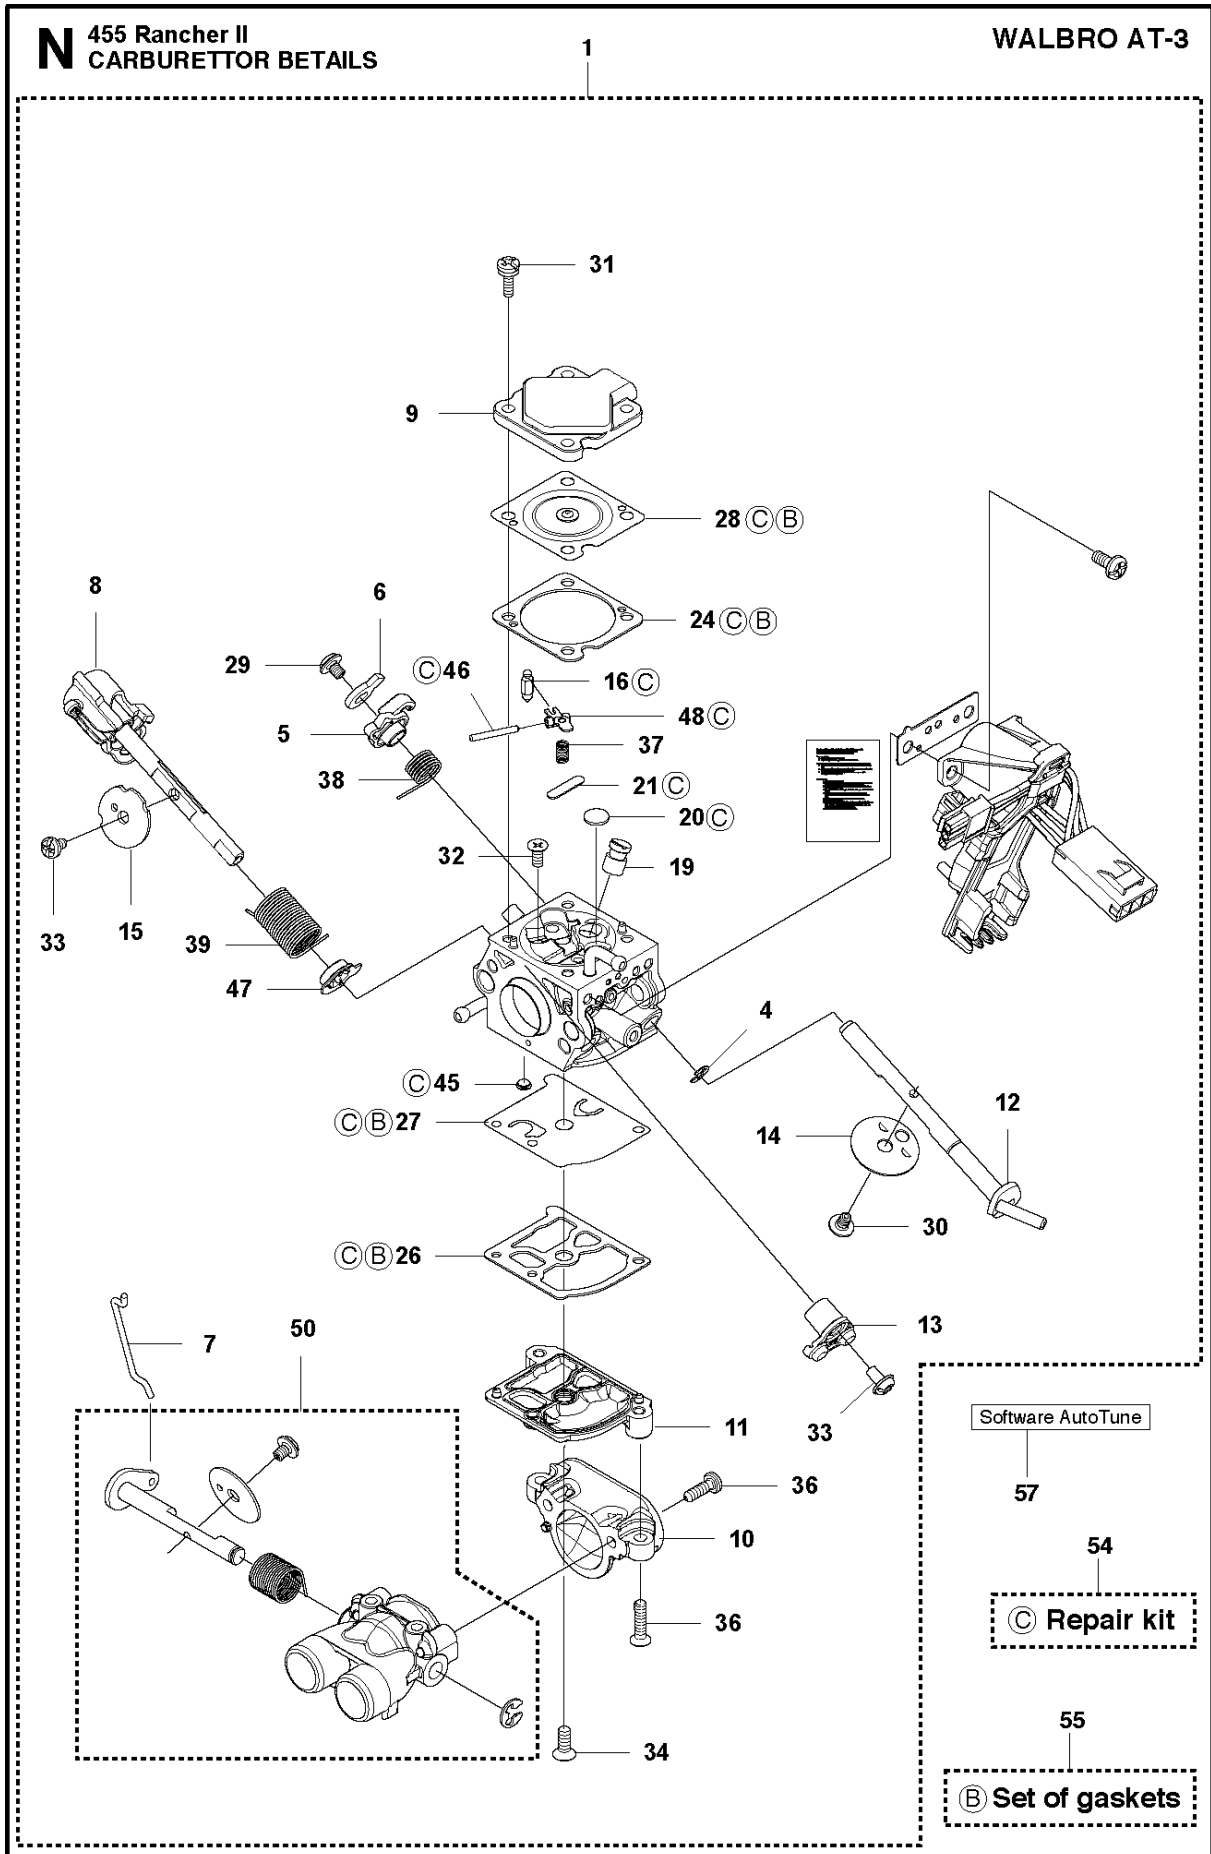

N 455 Rancher II
CARBURETOR DETAILS

WALBRO AT-3

CARBURETOR DETAILS

455 Rancher II

Ref	Part No	Description	Remark	QTY	KIT
1	580 30 63-01	CARBURETTOR	AT-3	1	
4	577 26 29-01	RETAINER		1	1
5	574 35 77-01	LEVER		1	1
6	576 61 85-01	LEVER		1	1
7	574 35 79-01	LINK		1	1
8	575 52 96-01	THROTTLE LEVER		1	1
9	574 35 81-01	COVER		1	1
10	575 79 48-01	INLET		1	1
11	579 26 52-01	COVER		1	1
12	574 35 84-01	SHAFT ASSY		1	1
13	579 32 32-01	THROTTLE SHAFT		1	1
14	574 35 85-01	VALVE		1	1
15	579 31 69-01	THROTTLE VALVE		1	1
16	503 56 34-01	NEEDLE VALVE		1	1, 54
19	580 37 23-01	MAIN NOZZLE		1	1
20	504 79 08-01	PLUG		1	1, 54
21	502 84 69-01	PLUG		1	1, 54
24	574 35 86-01	GASKET		1	1, 54, 55
26	577 88 28-01	GASKET		1	1, 54, 55
27	577 88 29-01	DIAPHRAGM		1	1, 54, 55
28	574 35 88-01	DIAPHRAGM ASSY		1	1, 54, 55
29	501 46 87-01	SCREW		1	1
30	537 00 34-01	SCREW		1	1
31	537 00 31-01	SCREW		4	1
32	502 84 71-01	SCREW		1	1
33	544 11 15-01	SCREW		2	1
34	574 35 90-01	SCREW		1	1
36	576 61 89-01	SCREW		4	1
37	503 56 24-01	SPRING		5	1
38	574 35 93-01	SPRING		1	1
39	579 31 70-01	SPRING		1	1
45	501 66 61-01	SCREEN		1	1, 54
46	505 52 01-25	PIN		1	1, 54
47	574 35 96-01	BUSHING		1	1
48	502 84 74-01	LEVER		1	1, 54
50	579 32 31-01	THROTTLE VALVE ASSY		1	1
54	577 66 61-01	REPAIR KIT	SET OF GASKETS	1	
55	576 66 65-01	GASKET KIT	SET OF GASKETS	1	
57	0	TBD	Download from your local supportsite