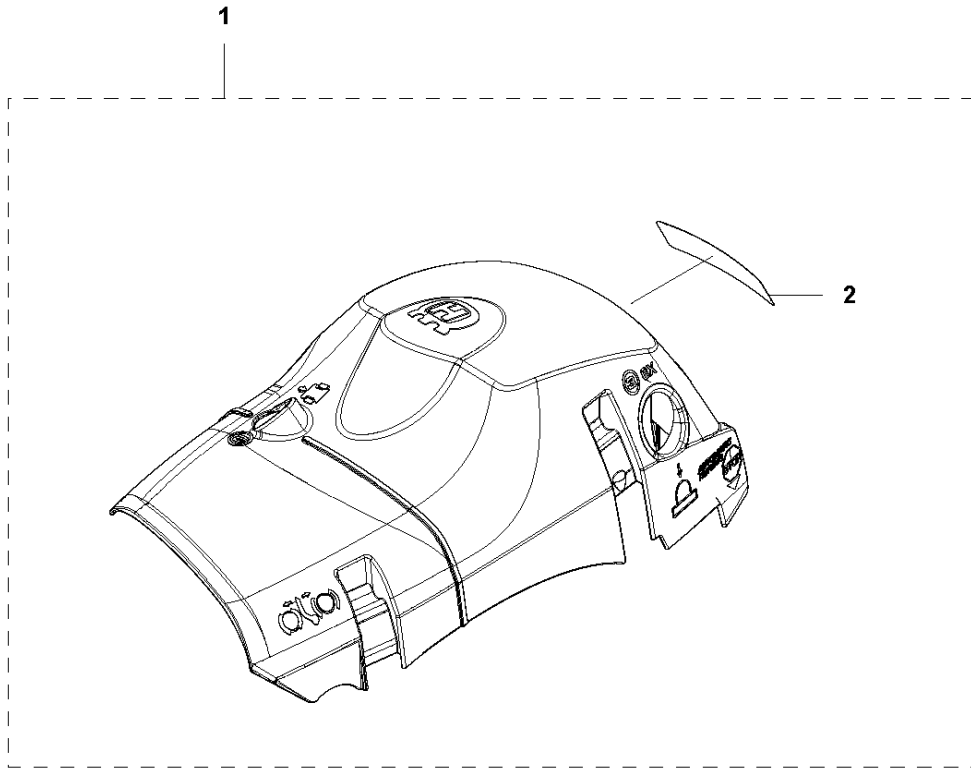

SPARE PARTS LIST

CHAIN SAWS

455 Rancher II

A 455 Rancher II
CHAIN BRAKE

CHAIN BRAKE

455 Rancher II

Ref	Part No	Description	Remark	QTY	KIT
1	544 09 79-01	CLUTCH COVER ASSY		1	
3	735 31 08-20	E-CLIP		1	1
4	537 28 66-01	PAWL		1	1
5	540 06 33-01	CHAIN GUIDE		1	1
6	537 01 74-01	BEARING SLEEVE		1	1
7	503 89 08-02	KNEE JOINT ASSY		1	1
8	503 46 59-01	BRAKE SPRING		1	1
9	503 85 52-01	GUIDE BUSHING		1	1
10	544 08 29-01	COVER LID		1	1
11	503 21 70-10	SCREW CCRPANT		7	1
12	544 08 30-01	WEAR PROTECTION		1	1
13	537 04 30-01	BRAKE BAND ASSY		1	1
14	503 89 29-01	PIN		1	1
15	537 39 70-01	WORM SCREW		1	1
16	537 07 94-02	WORM WHEEL		1	1
17	740 48 07-02	O-RING		1	1
18	503 23 00-63	WASHER		1	1
19	544 37 68-01	LABEL		1	1
20	503 22 00-01	HEXAGON NUT		1	

CLUTCH & OIL PUMP

455 Rancher II

Ref	Part No	Description	Remark	QTY	KIT
1	537 11 05-03	CLUTCH ASSY		1	
2	537 35 91-01	CLUTCH SPRING		2	1
3	537 29 17-02	CLUTCH DRUM ASSY	"0,325"" x 7 spur"	1	
3	537 29 16-04	CLUTCH DRUM ASSY	" 3/8"" x 7 spur"	1	
4	503 25 52-01	NEEDLE BEARING		1	3
5	537 25 26-01	PUMP PINION		1	
6	544 18 01-04	OIL PUMP ASSY		1	
7	537 06 93-02	PUMP PISTON		1	6
8	503 23 00-60	WASHER		2	6
9	503 89 16-01	SPRING		1	6
10	537 02 71-01	ADJUSTER		1	6
11	503 89 15-01	SPRING		1	6
12	721 11 64-30	GROOVED PIN		1	6
13	503 21 74-16	SCREW IHST	IHST	1	
14	537 26 15-01	OIL PRESSURE HOSE		1	
16	510 04 43-01	OIL SCREEN		1	
15	576 99 85-01	OIL HOSE		1	

C 455 Rancher II
CYLINDER COVER

CYLINDER COVER

455 Rancher II

Ref	Part No	Description	Remark	QTY	KIT
1	577 77 59-01	CYLINDER COVER		1	
2	522 70 92-01	LABEL		1	1

D 455 Rancher II
CYLINDER PISTON

CYLINDER PISTON