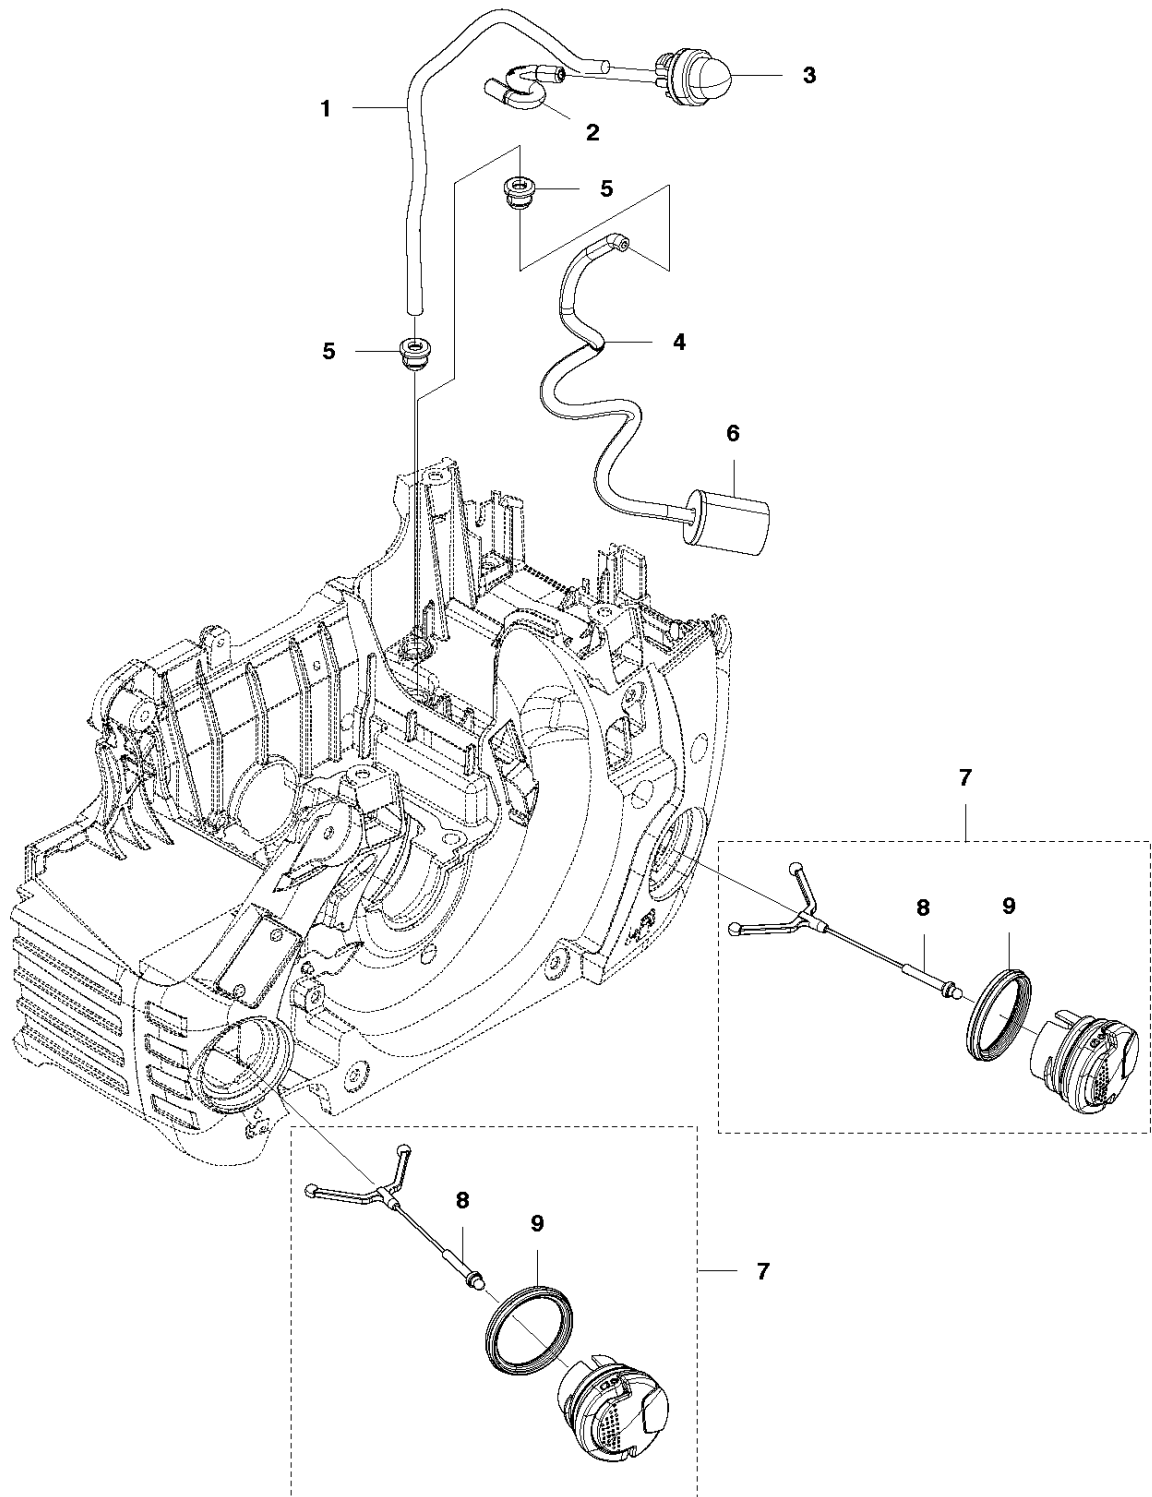

J 455 Rancher II
FUEL TANK

FUEL TANK

455 Rancher II

Ref	Part No	Description	Remark	QTY	KIT
1	537 04 24-05	FUEL HOSE		1	
2	523 05 68-01	FUEL HOSE		1	
3	503 93 66-01	PURGE		1	
4	581 75 62-02	FUEL HOSE		1	
5	503 73 58-01	BUSHING		2	
6	503 44 32-01	FUEL FILTER		1	
7	522 62 00-03	TANK CAP ASSY		2	
8	503 57 89-01	HOLDER		1	7
9	589 24 11-01	GASKET		1	7