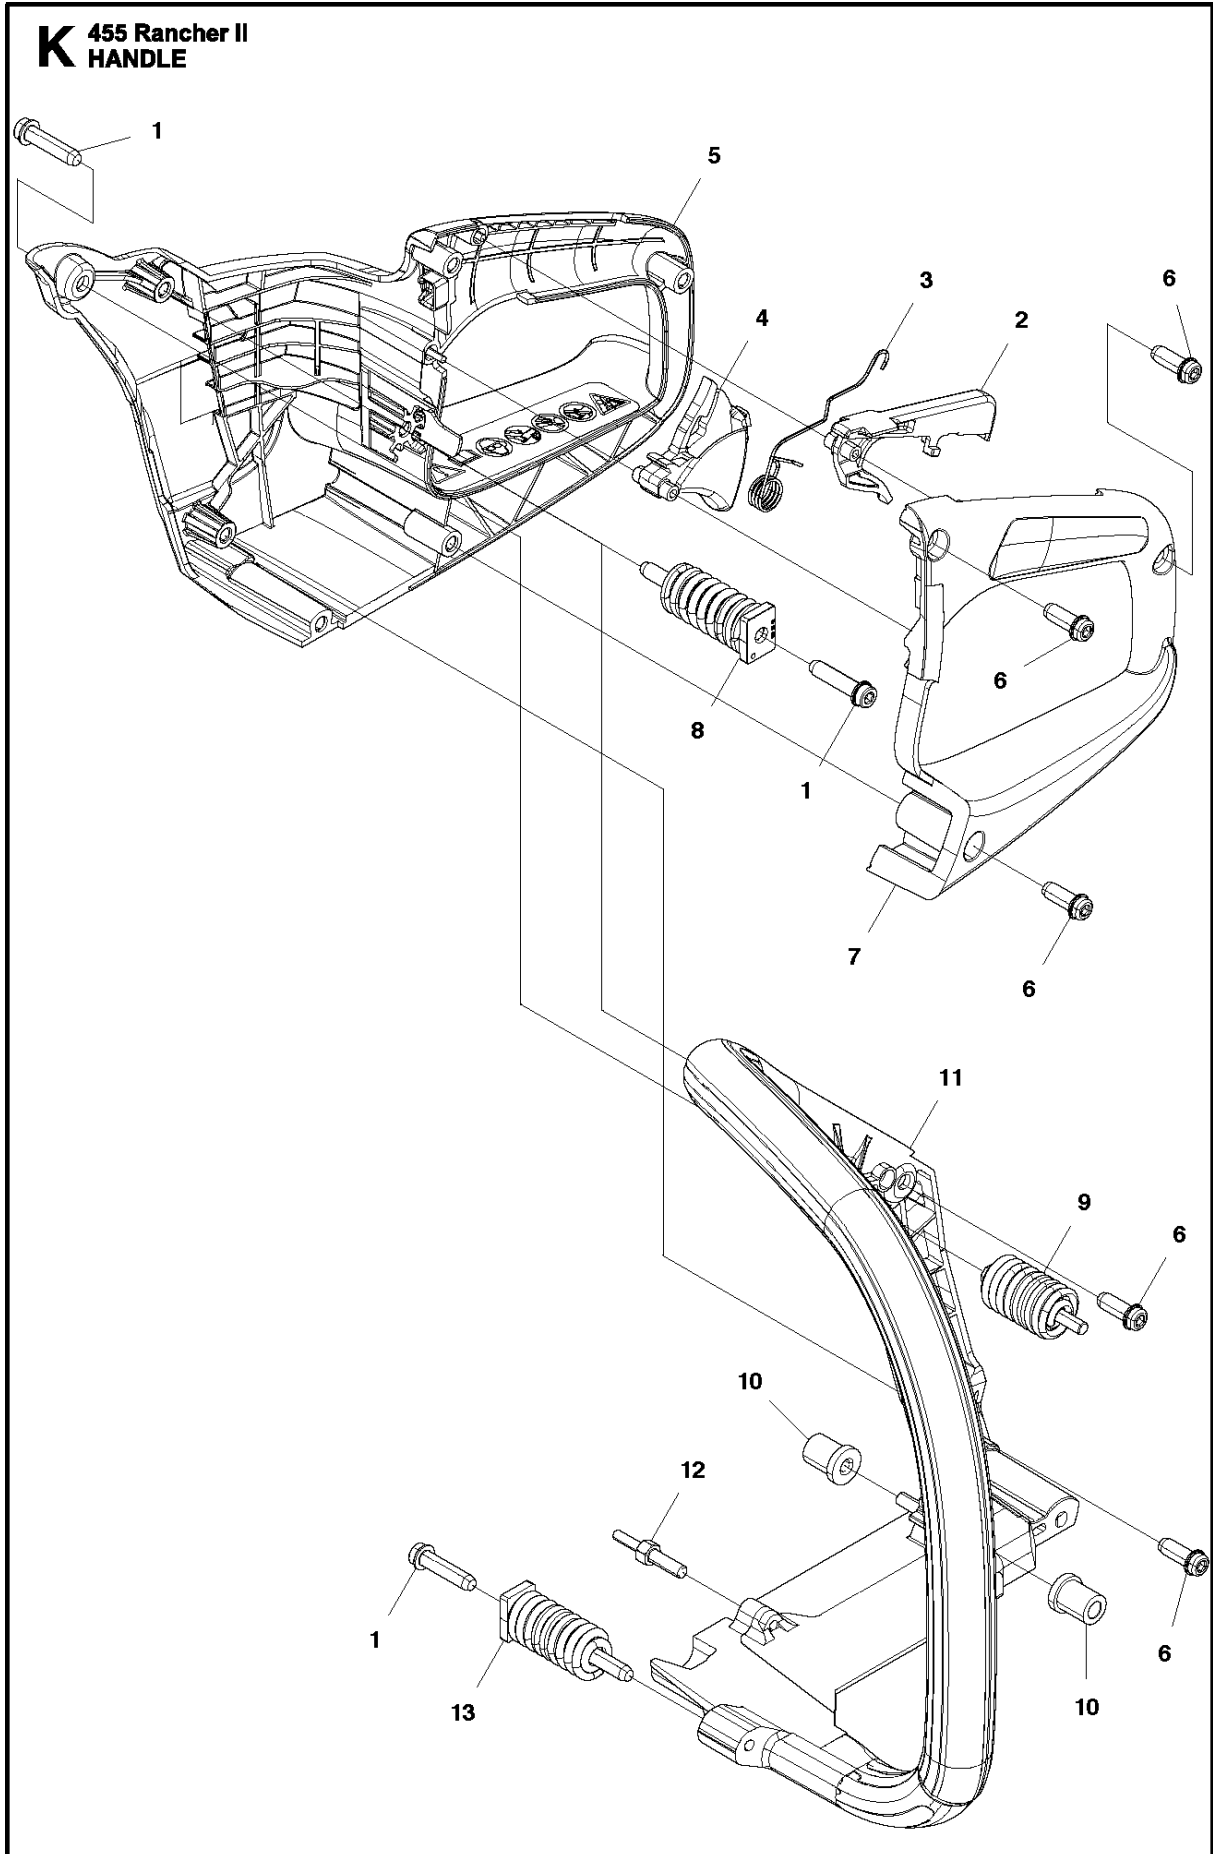

HANDLE

455 Rancher II

Ref	Part No	Description	Remark	QTY KIT
1	503 21 88-76	SCREW IHSC	IHSCFT	3
2	502 44 02-01	THROTTLE LOCKOUT		1
3	503 99 86-01	RECOIL SPRING		1
4	537 26 05-03	THROTTLE TRIGGER		1
5	580 94 59-01	REAR HANDLE		1
6	503 21 02-70	SCREW IHSC	IHSCFT	5
7	537 23 07-04	HUB CAP		1
8	503 85 41-01	ANTIVIBRATION ELEMENT		1
9	537 30 46-01	ANTIVIBRATION ELEMENT		1
10	503 86 92-01	BUSHING		2
11	537 23 05-02	FRONT HANDLE		1
12	537 24 29-01	SCREW		1
13	503 92 31-01	ANTIVIBRATION ELEMENT		1