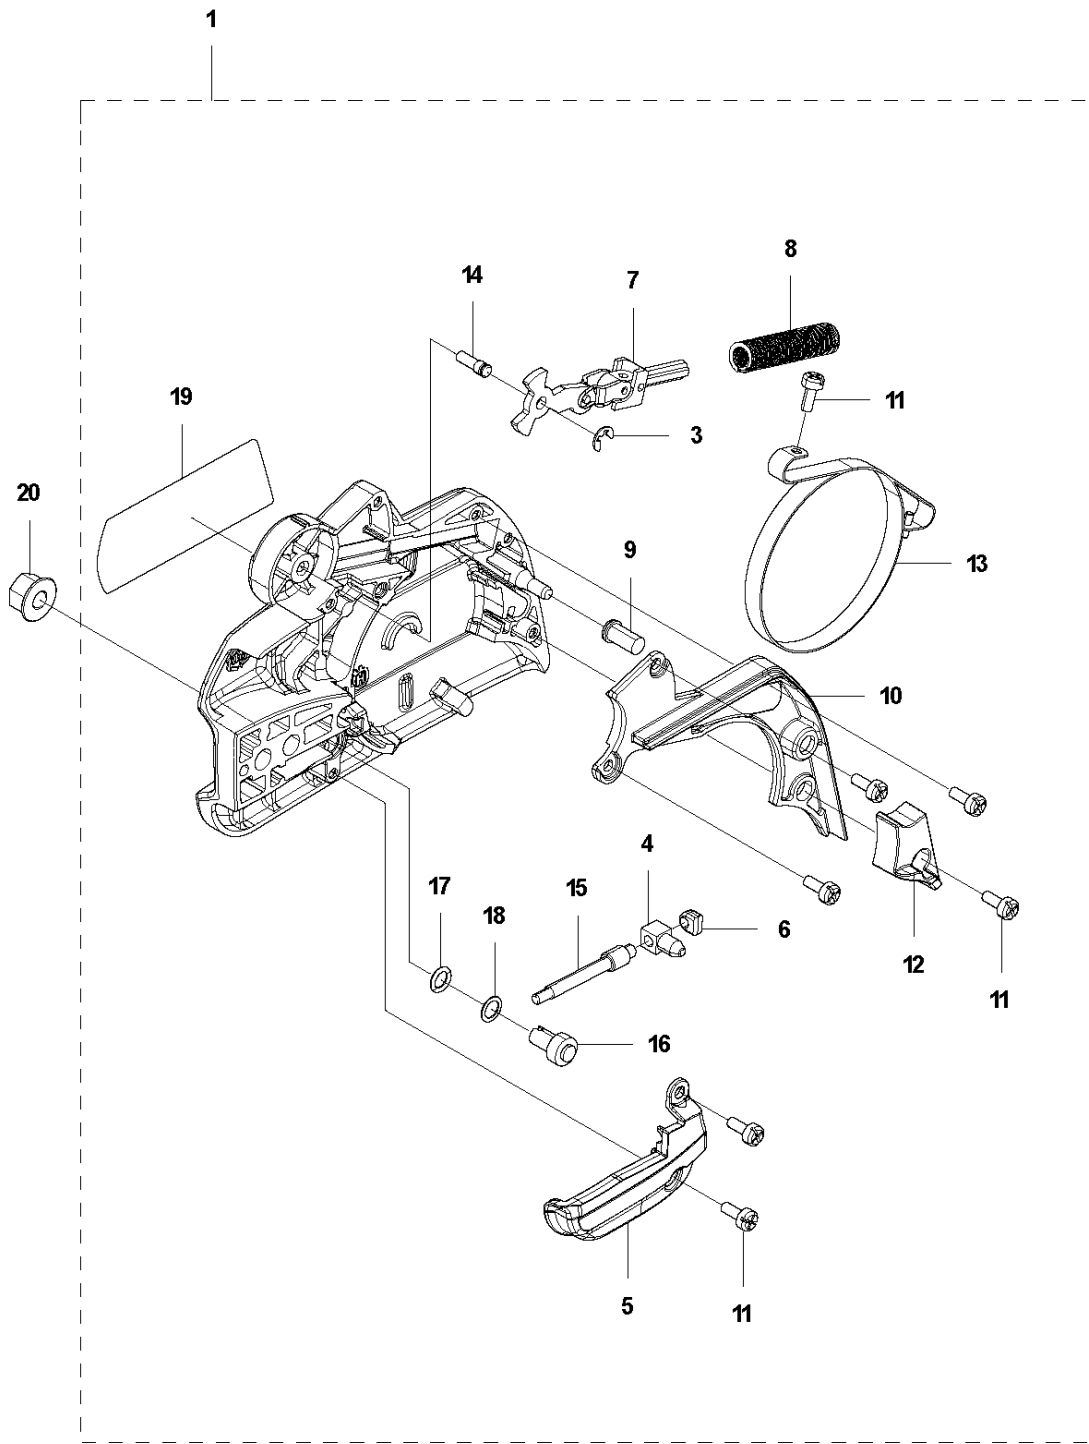

SPARE PARTS LIST

CHAIN SAWS

455 Rancher II

A 455 Rancher II
CHAIN BRAKE

CHAIN BRAKE

455 Rancher II

Ref	Part No	Description	Remark	QTY	KIT
1	544 09 79-01	CLUTCH COVER ASSY		1	
3	735 31 08-20	E-CLIP		1	1
4	537 28 66-01	PAWL		1	1
5	540 06 33-01	CHAIN GUIDE		1	1
6	537 01 74-01	BEARING SLEEVE		1	1
7	503 89 08-02	KNEE JOINT ASSY		1	1
8	503 46 59-01	BRAKE SPRING		1	1
9	503 85 52-01	GUIDE BUSHING		1	1
10	544 08 29-01	COVER LID		1	1
11	503 21 70-10	SCREW CCRPANT		7	1
12	544 08 30-01	WEAR PROTECTION		1	1
13	537 04 30-01	BRAKE BAND ASSY		1	1
14	503 89 29-01	PIN		1	1
15	537 39 70-01	WORM SCREW		1	1
16	537 07 94-02	WORM WHEEL		1	1
17	740 48 07-02	O-RING		1	1
18	503 23 00-63	WASHER		1	1
19	544 37 68-01	LABEL		1	1
20	503 22 00-01	HEXAGON NUT		1	

CLUTCH & OIL PUMP

455 Rancher II

Ref	Part No	Description	Remark	QTY	KIT
1	537 11 05-03	CLUTCH ASSY		1	
2	537 35 91-01	CLUTCH SPRING		2	1
3	537 29 17-02	CLUTCH DRUM ASSY	"0,325"" x 7 spur"	1	
3	537 29 16-04	CLUTCH DRUM ASSY	" 3/8"" x 7 spur"	1	
4	503 25 52-01	NEEDLE BEARING		1	3
5	537 25 26-01	PUMP PINION		1	
6	544 18 01-04	OIL PUMP ASSY		1	
7	537 06 93-02	PUMP PISTON		1	6
8	503 23 00-60	WASHER		2	6
9	503 89 16-01	SPRING		1	6
10	537 02 71-01	ADJUSTER		1	6
11	503 89 15-01	SPRING		1	6
12	721 11 64-30	GROOVED PIN		1	6
13	503 21 74-16	SCREW IHST	IHST	1	
14	537 26 15-01	OIL PRESSURE HOSE		1	
16	510 04 43-01	OIL SCREEN		1	
15	576 99 85-01	OIL HOSE		1	

C 455 Rancher II
CYLINDER COVER

CYLINDER COVER

455 Rancher II

Ref	Part No	Description	Remark	QTY	KIT
1	577 77 59-01	CYLINDER COVER		1	
2	522 70 92-01	LABEL		1	1

D 455 Rancher II
CYLINDER PISTON

CYLINDER PISTON