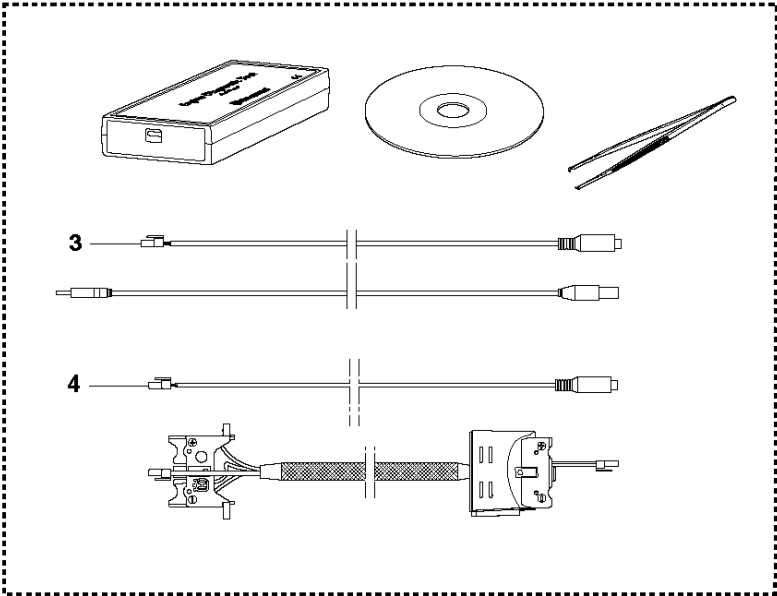

P 455 Rancher II
ACCESSORIES

ACCESSORIES

455 Rancher II

Ref	Part No	Description	Remark	QTY KIT	
1	501 69 17-01	COMBINATION WRENCH		1	
2	583 89 71-01	DIAGNOSTIC TOOL KIT		1	
3	576 18 34-01	CABLE ASSY	Diagnostic tool 14Mhz	1	2
4	576 95 22-01	CABLE ASSY	Diagnostic tool 8Mhz	1	2