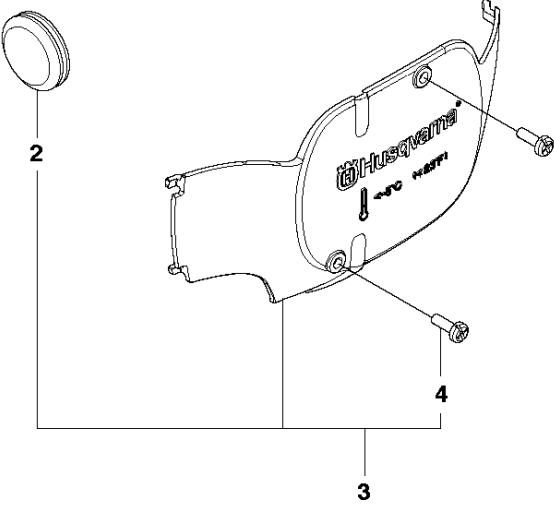

Q 455 Rancher II
WINTER KIT

WINTER KIT

455 Rancher II

Ref	Part No	Description	Remark	QTY KIT
1	575 78 94-01	AIR FILTER ASSY	80μ	1
2	503 40 59-01	WINTER PLUG		1 3
3	579 16 83-01	WINTER KIT		1
4	503 21 70-16	SCREW CCRPANT		2 3