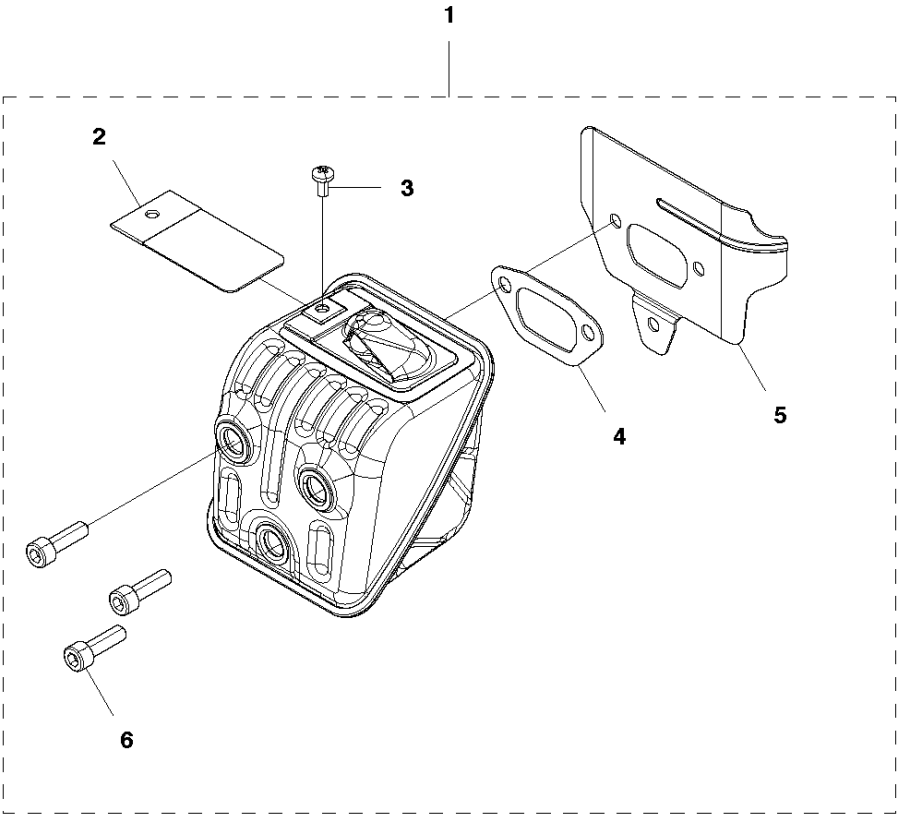

F 455 Rancher II
MUFFLER

MUFFLER

455 Rancher II

Ref	Part No	Description	Remark	QTY	KIT
1	575 74 30-02	MUFFLER KIT		1	
2	544 11 68-02	SPARK ARRESTER SCREEN		1	1
3	724 12 87-59	SCREW CRPANM	CRPANM	1	1
4	537 28 77-01	GASKET		1	1
5	577 22 33-01	HEAT DEFLECTOR		1	1
6	725 53 70-55	SCREW IHSCM	IHSCM	3	1