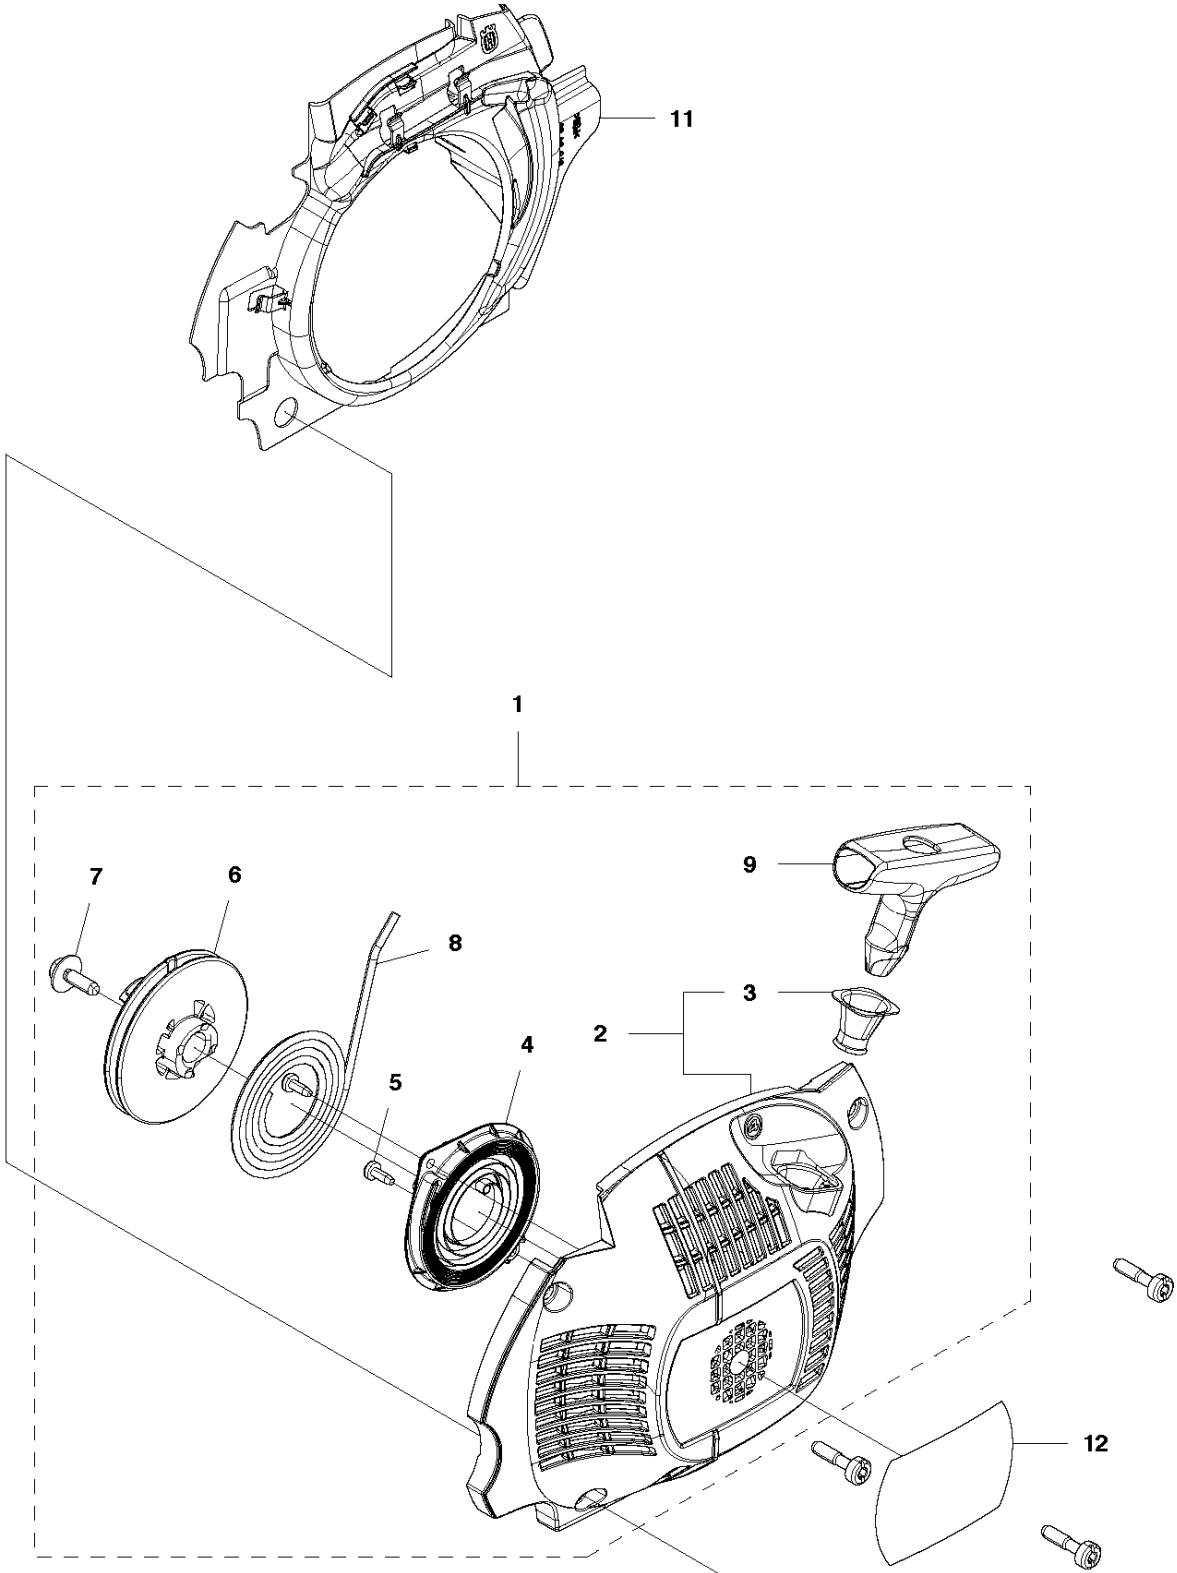

M 455 Rancher II
STARTER

12

STARTER

455 Rancher II

Ref	Part No	Description	Remark	QTY	KIT
1	574 64 32-01	STARTER ASSY		1	
2	574 64 31-01	STARTER HOUSING		1	1
3	537 28 32-01	SLEEVE		1	1, 2
4	540 05 75-02	SPRING CASSETTE ASSY		1	1
5	503 21 28-10	SCREW CCRPANT	CCRPANT	2	1
6	537 09 25-02	STARTER PULLEY		1	1
7	503 21 77-16	SCREW IHSCT	IHSCT	1	1
8	505 30 51-25	STARTER CORD	STARTER CORD	1	1
9	537 23 25-01	STARTER HANDLE		1	1
10	503 21 73-21	SCREW		4	
11	575 54 68-01	AIR BAFFLE		1	
12	575 86 32-03	DECAL		1