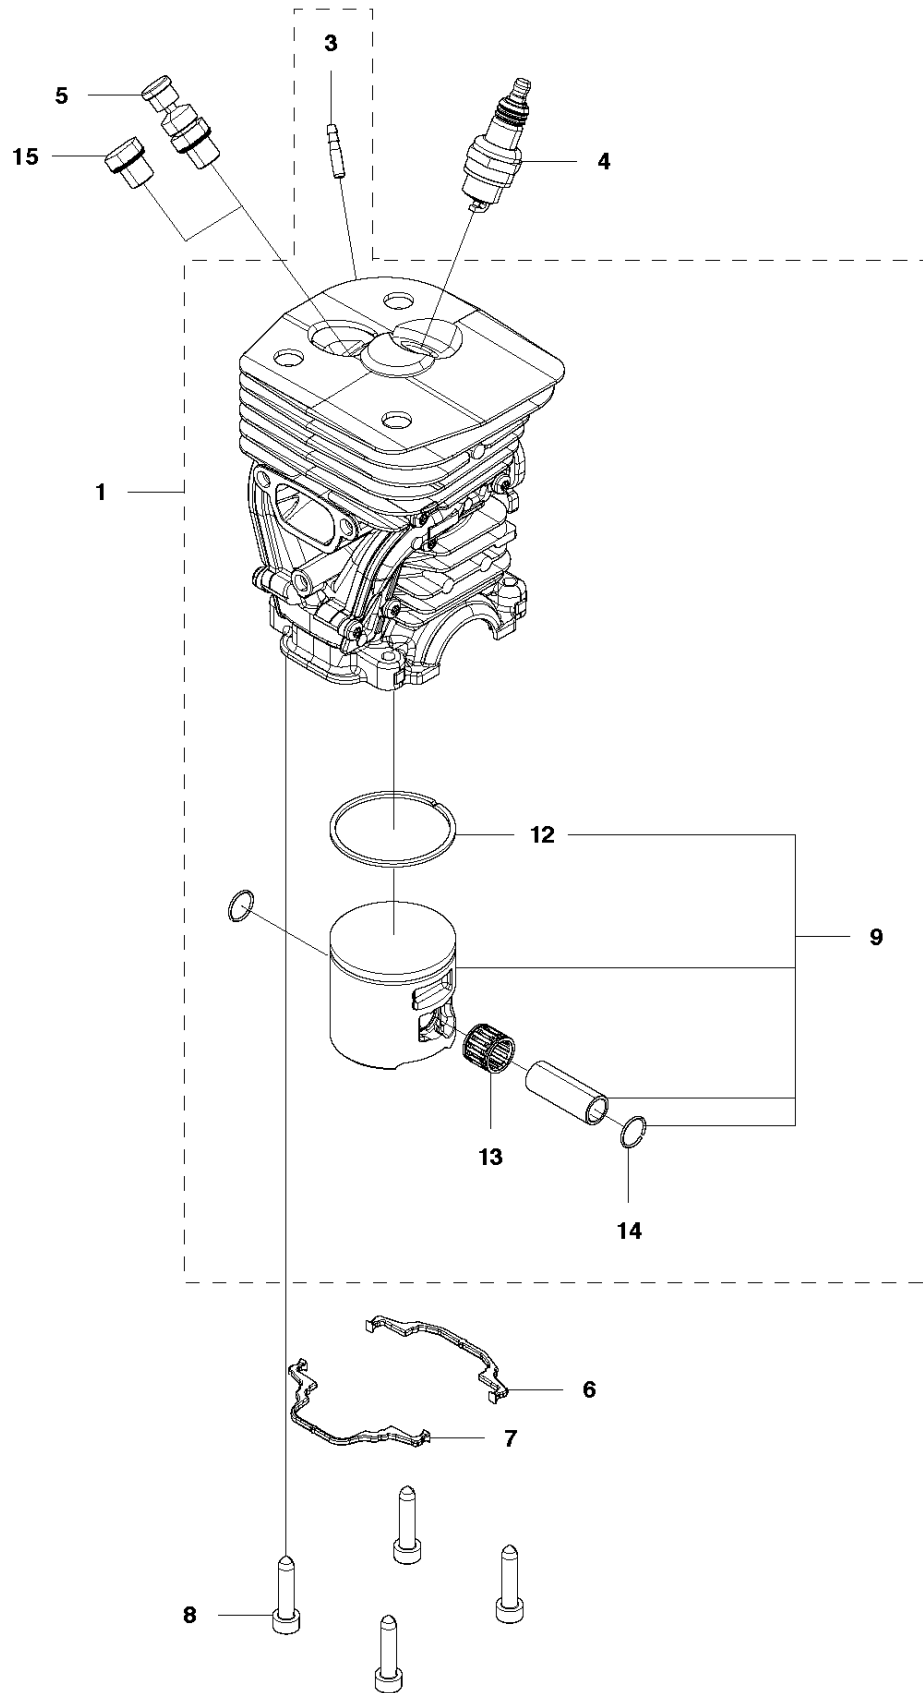

SPARE PARTS LIST

CHAIN SAWS

455 Rancher II

A 455 Rancher II
CHAIN BRAKE

CHAIN BRAKE

455 Rancher II

Ref	Part No	Description	Remark	QTY	KIT
1	544 09 79-01	CLUTCH COVER ASSY		1	
3	735 31 08-20	E-CLIP		1	1
4	537 28 66-01	PAWL		1	1
5	540 06 33-01	CHAIN GUIDE		1	1
6	537 01 74-01	BEARING SLEEVE		1	1
7	503 89 08-02	KNEE JOINT ASSY		1	1
8	503 46 59-01	BRAKE SPRING		1	1
9	503 85 52-01	GUIDE BUSHING		1	1
10	544 08 29-01	COVER LID		1	1
11	503 21 70-10	SCREW CCRPANT		7	1
12	544 08 30-01	WEAR PROTECTION		1	1
13	537 04 30-01	BRAKE BAND ASSY		1	1
14	503 89 29-01	PIN		1	1
15	537 39 70-01	WORM SCREW		1	1
16	537 07 94-02	WORM WHEEL		1	1
17	740 48 07-02	O-RING		1	1
18	503 23 00-63	WASHER		1	1
19	544 37 68-01	LABEL		1	1
20	503 22 00-01	HEXAGON NUT		1	

CLUTCH & OIL PUMP

455 Rancher II

Ref	Part No	Description	Remark	QTY	KIT
1	537 11 05-03	CLUTCH ASSY		1	
2	537 35 91-01	CLUTCH SPRING		2	1
3	537 29 17-02	CLUTCH DRUM ASSY	"0,325"" x 7 spur"	1	
3	537 29 16-04	CLUTCH DRUM ASSY	" 3/8"" x 7 spur"	1	
4	503 25 52-01	NEEDLE BEARING		1	3
5	537 25 26-01	PUMP PINION		1	
6	544 18 01-04	OIL PUMP ASSY		1	
7	537 06 93-02	PUMP PISTON		1	6
8	503 23 00-60	WASHER		2	6
9	503 89 16-01	SPRING		1	6
10	537 02 71-01	ADJUSTER		1	6
11	503 89 15-01	SPRING		1	6
12	721 11 64-30	GROOVED PIN		1	6
13	503 21 74-16	SCREW IHST	IHST	1	
14	537 26 15-01	OIL PRESSURE HOSE		1	
16	510 04 43-01	OIL SCREEN		1	
15	576 99 85-01	OIL HOSE		1	

C 455 Rancher II
CYLINDER COVER

CYLINDER COVER

455 Rancher II

Ref	Part No	Description	Remark	QTY	KIT
1	577 77 59-01	CYLINDER COVER		1	
2	522 70 92-01	LABEL		1	1

D 455 Rancher II
CYLINDER PISTON

CYLINDER PISTON