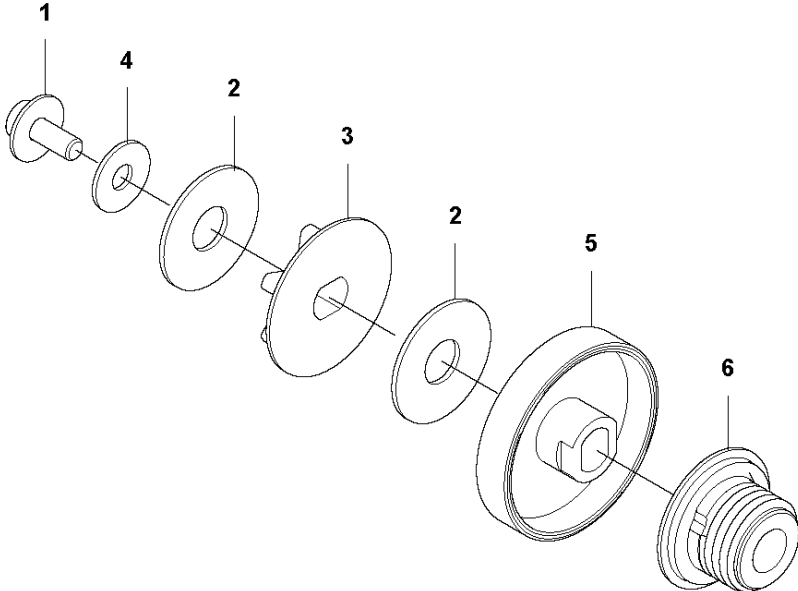

B 540iXP
CLUTCH

14