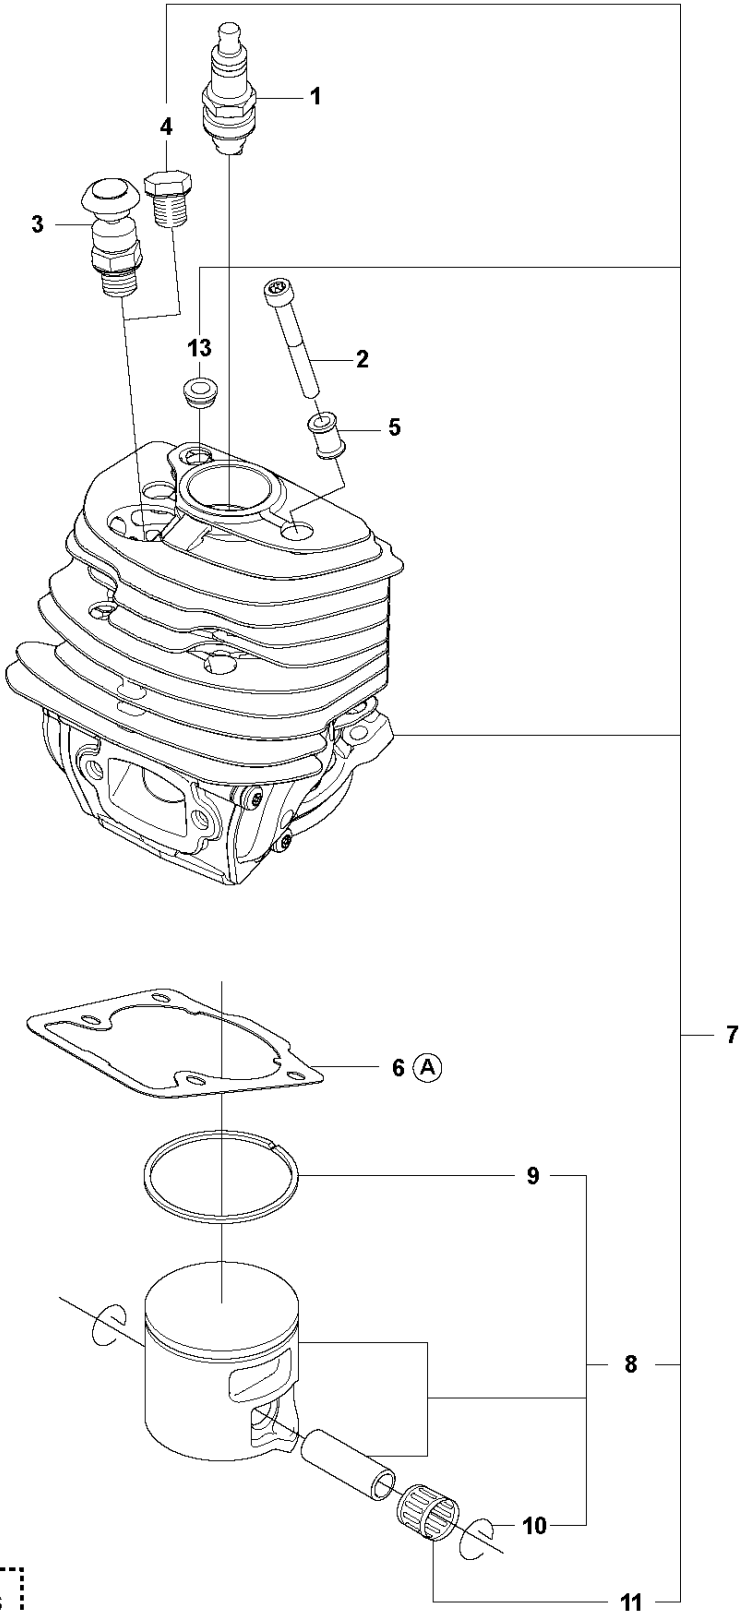

## CLUTCH &amp; OIL PUMP

550 XP/XPG

Ref	Part No	Description	Remark	QTY	KIT
1	577 51 82-01	CLUTCH ASSY		1	
2	537 35 91-01	CLUTCH SPRING		2	1
3	575 26 10-05	CLUTCH DRUM ASSY	".325""x7"	1	
4	501 45 74-02	RIM	".325""x7"	1	3
5	503 25 34-01	NEEDLE BEARING		1	3
6	505 20 08-01	WORM WHEEL		1	
7	505 19 99-04	OIL PUMP ASSY		1	
8	505 20 02-01	PUMP PISTON		1	7
9	505 20 03-01	CASING		1	7
10	503 23 00-60	WASHER		2	7
11	503 89 16-01	SPRING		1	7
12	505 15 70-01	ADJUSTMENT SCREW		1	7
13	721 11 64-30	GROOVED PIN		1	7
14	526 81 81-01	SCREW ITXSCM		2	
15	505 20 04-01	OIL HOSE		1	
16	504 71 00-03	OIL PLUMMET		1	
17	720 12 33-00	PARALLEL PIN		2	7
18	503 89 15-01	SPRING		1	7
19	505 20 01-01	PUMP CYLINDER		1	7
20	503 62 49-01	SEALING PLUG		1	7

**C** 550XP  
CYLINDER COVER

CYLINDER COVER

550 XP/XPG

Ref	Part No	Description	Remark	QTY	KIT
1	587 24 86-03	CYLINDER COVER ASSY		1	
2	587 14 95-01	LABEL		1	1

**D** 550XP  
CYLINDER PISTON

12  
Ⓐ Set of gaskets

## CYLINDER PISTON

550 XP/XPG

Ref	Part No	Description	Remark	QTY	KIT
1	574 51 96-01	SPARK PLUG		1	
2	582 39 27-01	SCREW		4	
3	575 27 69-01	DECOMPRESSION VALVE		1	
4	503 55 22-01	PLUG		1	
5	576 71 76-02	SLEEVE		4	
6	525 31 58-01	GASKET		1	12
7	577 76 47-07	CYLINDER ASSY		1	
8	577 04 70-08	PISTON ASSY		1	7
9	577 95 83-01	PISTON RING		1	8, 7
10	737 44 10-00	SNAP RING		2	8, 7
11	503 25 63-02	NEEDLE BEARING		1	7
12	577 76 66-03	GASKET KIT	A=Set of gaskets - Up to s/n 20181900169	1	
12	577 76 66-04	GASKET KIT	A=Set of gaskets From s/n 20181900170	1	
13	520 29 11-01	BUSHING			7