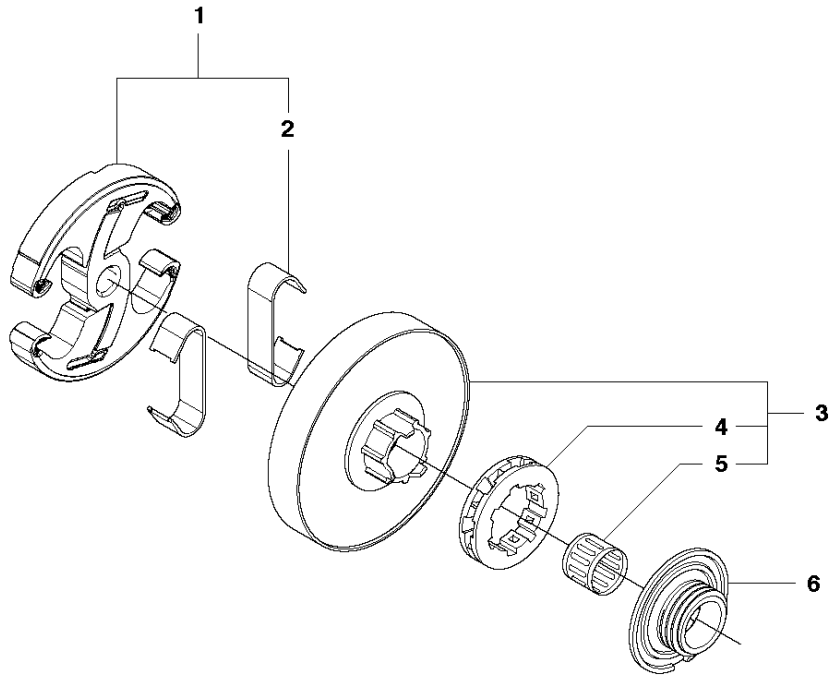

# SPARE PARTS LIST

CHAIN SAWS

550 XP/XPG

**A** 550XP  
CHAIN BRAKE & CLUTCH COVER

## CHAIN BRAKE &amp; CLUTCH COVER

550 XP/XPG

Ref	Part No	Description	Remark	QTY KIT	
1	522 67 75-01	HAND GUARD		1	
2	526 83 45-01	SCREW		2	
3	577 78 02-01	BUSHING		2	
4	505 19 73-01	NUT		2	
5	505 19 90-05	CLUTCH COVER ASSY		1	
6	503 75 18-01	PIN		1	5
7	526 22 18-01	SCREW CITXPANT		5	5
8	505 19 93-01	KNEE JOINT ASSY		1	5
9	503 90 83-01	BRAKE SPRING		1	5
10	505 19 95-02	BRAKE BAND ASSY		1	5
11	505 20 16-01	GUARD		1	5
12	505 19 97-01	COVER		1	5
14	523 05 80-01	LABEL		1	5
15	575 26 04-03	CHAIN TENSIONER KIT		1	5
16	740 48 07-02	O-RING		1	15, 5
17	503 23 00-63	WASHER		1	15, 5
20	537 01 74-01	BEARING SLEEVE		1	15, 5
22	505 19 98-01	CHAIN GUIDE		1	5

## CLUTCH &amp; OIL PUMP

550 XP/XPG

Ref	Part No	Description	Remark	QTY	KIT
1	577 51 82-01	CLUTCH ASSY		1	
2	537 35 91-01	CLUTCH SPRING		2	1
3	575 26 10-05	CLUTCH DRUM ASSY	".325""x7"	1	
4	501 45 74-02	RIM	".325""x7"	1	3
5	503 25 34-01	NEEDLE BEARING		1	3
6	505 20 08-01	WORM WHEEL		1	
7	505 19 99-04	OIL PUMP ASSY		1	
8	505 20 02-01	PUMP PISTON		1	7
9	505 20 03-01	CASING		1	7
10	503 23 00-60	WASHER		2	7
11	503 89 16-01	SPRING		1	7
12	505 15 70-01	ADJUSTMENT SCREW		1	7
13	721 11 64-30	GROOVED PIN		1	7
14	526 81 81-01	SCREW ITXSCM		2	
15	505 20 04-01	OIL HOSE		1	
16	504 71 00-03	OIL PLUMMET		1	
17	720 12 33-00	PARALLEL PIN		2	7
18	503 89 15-01	SPRING		1	7
19	505 20 01-01	PUMP CYLINDER		1	7
20	503 62 49-01	SEALING PLUG		1	7