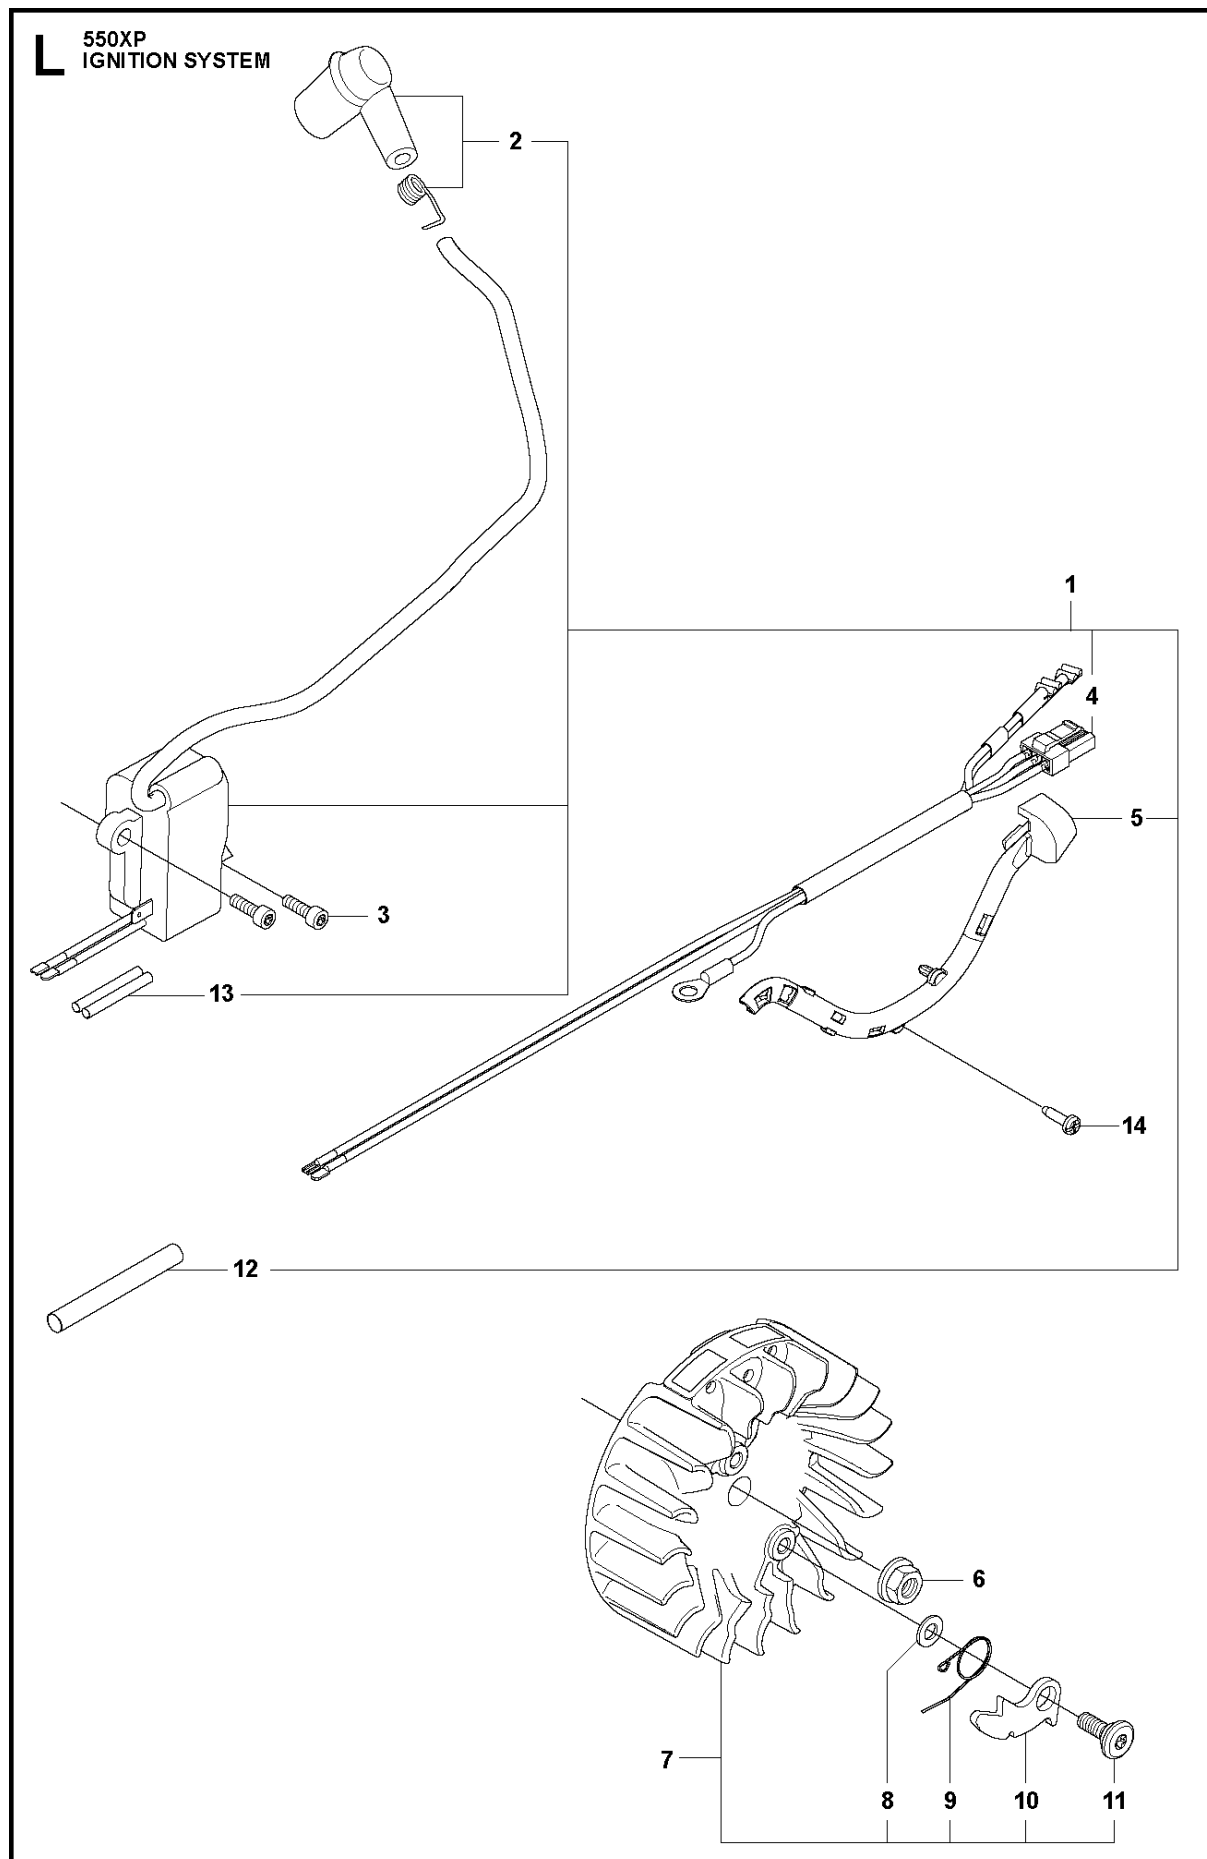

IGNITION SYSTEM

550 XP/XPG

Ref	Part No	Description	Remark	QTY	KIT
1	581 72 36-02	IGNITION MODULE ASSY		1	
2	501 48 54-04	SPARK PLUG CAP ASSY		1	1
3	525 75 52-03	SCREW ITXSCFM		2	
4	577 96 76-02	WIRING ASSY		1	1
5	529 29 26-01	CABLE HOLDER		1	1
6	503 22 04-01	NUT		1	
7	522 93 78-03	FLYWHEEL ASSY		1	
8	503 23 00-42	WASHER		2	7
9	501 67 35-01	SPRING		2	7
10	501 67 32-01	PAWL		2	7
11	506 00 69-01	SCREW		2	7
12	504 04 35-05	CABLE COVER		1	1
13	503 23 85-01	SHRINKAGE HOSE		2	1
14	525 88 74-01	SCREW CITXPANT		1