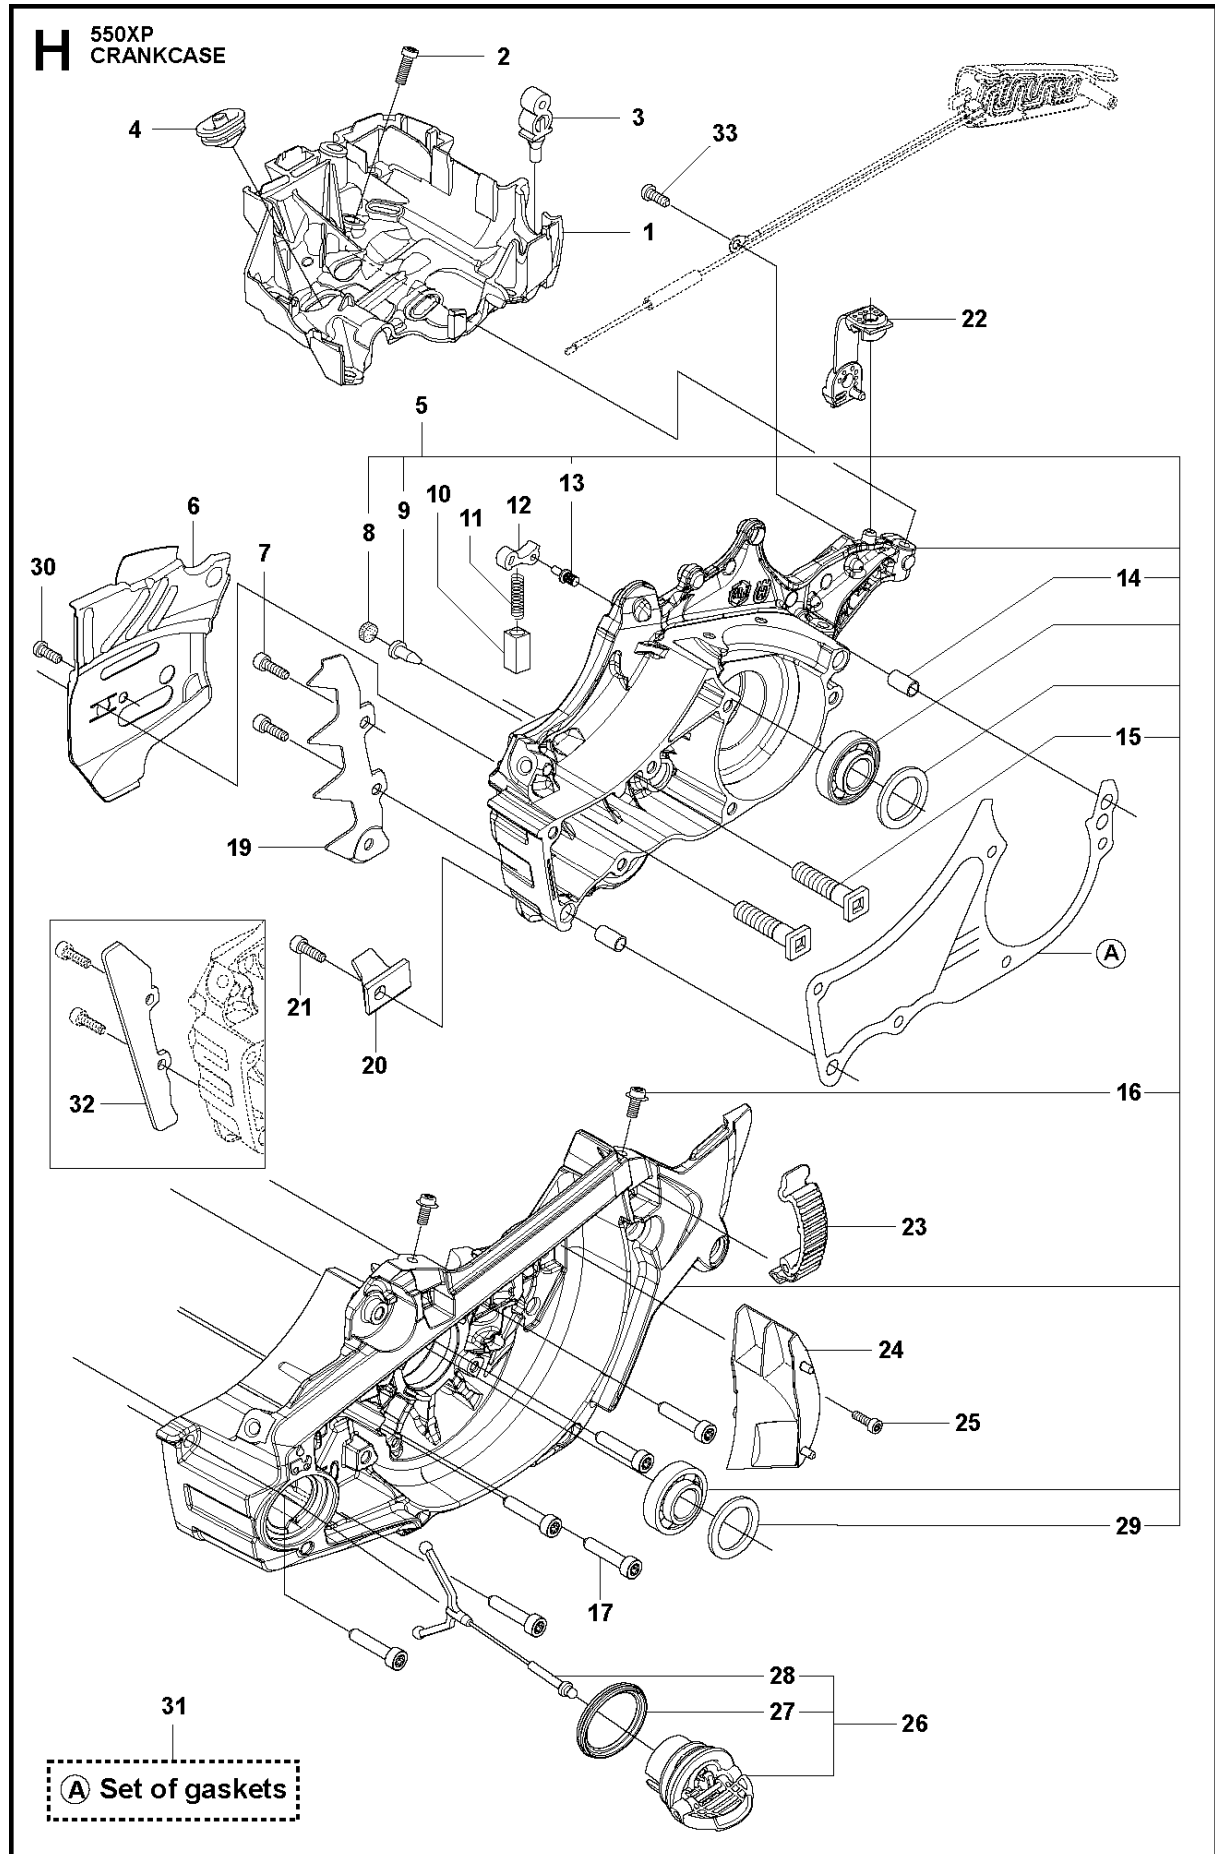

CRANKCASE

550 XP/XPG

Ref	Part No	Description	Remark	QTY	KIT
1	525 40 32-01	CARBURETTOR		1	
2	525 75 52-02	SCREW ITXSCFM		4	
3	503 86 93-01	SUPPORT		2	
4	581 55 92-01	BELLOWS		1	
5	577 83 47-13	CRANKCASE ASSY		1	
6	522 74 28-01	CHAIN GUIDE PLATE		1	
7	575 79 35-01	SCREW ITXPANM		2	
8	537 40 35-01	FILTER		1	5
9	530 02 61-19	CHECK VALVE		1	5
10	537 21 07-01	SPRING GUIDE		1	
11	503 43 65-01	POSITION SPRING		1	
12	505 20 12-01	CATCH		1	
13	503 75 18-01	PIN		1	5
14	501 27 08-01	GUIDE BUSHING		2	5
15	505 21 73-01	BAR BOLT		2	5
16	525 82 44-01	SCREW ITXSCM		2	5
17	575 84 11-04	SCREW ITXSCM		6	
19	578 40 05-01	SPIKE		1	
20	537 37 79-02	CHAIN CATCHER		1	
21	525 79 81-03	SCREW ITXSCT		1	
22	505 12 58-01	DEFLECTION LIMITER		1	
23	503 89 47-03	SNAP LOCKING		3	
24	588 05 92-01	AIR NOZZLE		1	
25	526 81 81-01	SCREW ITXSCM		1	
26	577 87 86-03	TANK CAP ASSY		1	
27	589 24 13-01	GASKET		1	26
28	503 57 89-01	HOLDER		1	26
29	525 39 12-01	RADIAL SEAL		1	5
30	525 88 74-01	SCREW CITXPANT		1	
31	577 76 66-03	GASKET KIT	A=Set of gaskets - Up to s/n 20181900169	1	
31	577 76 66-04	GASKET KIT	A=Set of gaskets From s/n 20181900170	1	
32	577 88 72-01	ENCLOSED KIT		1	
33	526 22 18-01	SCREW CITXPANT		1