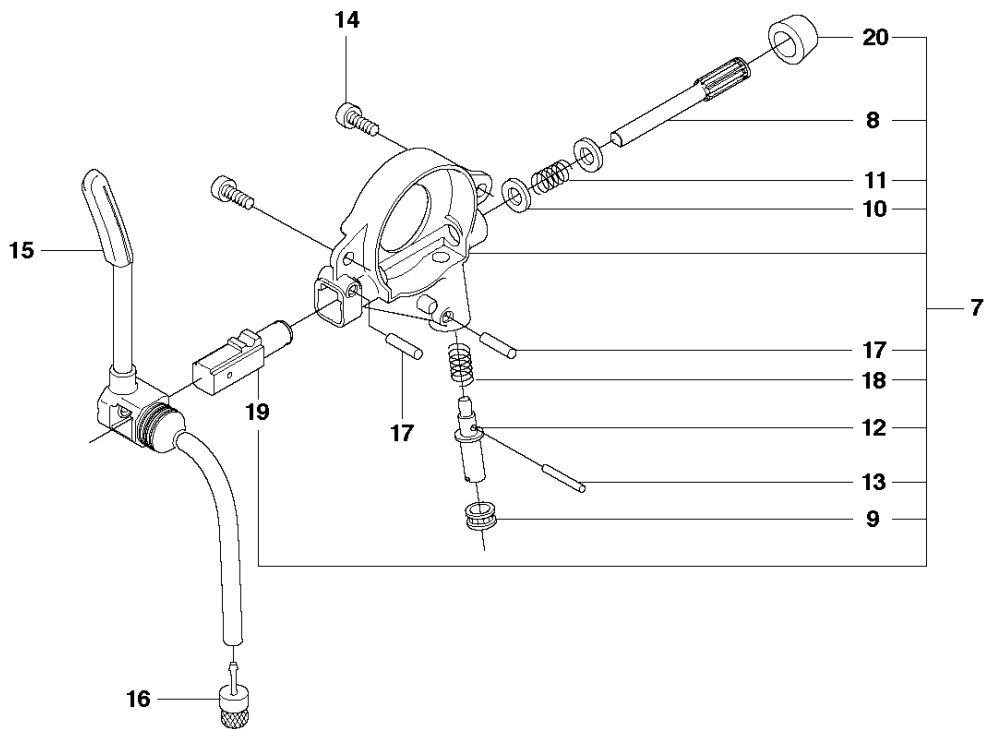

# SPARE PARTS LIST

CHAIN SAWS

550 XP/XPG

**A** 550XP  
CHAIN BRAKE & CLUTCH COVER

## CHAIN BRAKE &amp; CLUTCH COVER

550 XP/XPG

Ref	Part No	Description	Remark	QTY KIT	
1	522 67 75-01	HAND GUARD		1	
2	526 83 45-01	SCREW		2	
3	577 78 02-01	BUSHING		2	
4	505 19 73-01	NUT		2	
5	505 19 90-05	CLUTCH COVER ASSY		1	
6	503 75 18-01	PIN		1	5
7	526 22 18-01	SCREW CITXPANT		5	5
8	505 19 93-01	KNEE JOINT ASSY		1	5
9	503 90 83-01	BRAKE SPRING		1	5
10	505 19 95-02	BRAKE BAND ASSY		1	5
11	505 20 16-01	GUARD		1	5
12	505 19 97-01	COVER		1	5
14	523 05 80-01	LABEL		1	5
15	575 26 04-03	CHAIN TENSIONER KIT		1	5
16	740 48 07-02	O-RING		1	15, 5
17	503 23 00-63	WASHER		1	15, 5
20	537 01 74-01	BEARING SLEEVE		1	15, 5
22	505 19 98-01	CHAIN GUIDE		1	5

## CLUTCH &amp; OIL PUMP

550 XP/XPG

Ref	Part No	Description	Remark	QTY	KIT
1	577 51 82-01	CLUTCH ASSY		1	
2	537 35 91-01	CLUTCH SPRING		2	1
3	575 26 10-05	CLUTCH DRUM ASSY	".325""x7"	1	
4	501 45 74-02	RIM	".325""x7"	1	3
5	503 25 34-01	NEEDLE BEARING		1	3
6	505 20 08-01	WORM WHEEL		1	
7	505 19 99-04	OIL PUMP ASSY		1	
8	505 20 02-01	PUMP PISTON		1	7
9	505 20 03-01	CASING		1	7
10	503 23 00-60	WASHER		2	7
11	503 89 16-01	SPRING		1	7
12	505 15 70-01	ADJUSTMENT SCREW		1	7
13	721 11 64-30	GROOVED PIN		1	7
14	526 81 81-01	SCREW ITXSCM		2	
15	505 20 04-01	OIL HOSE		1	
16	504 71 00-03	OIL PLUMMET		1	
17	720 12 33-00	PARALLEL PIN		2	7
18	503 89 15-01	SPRING		1	7
19	505 20 01-01	PUMP CYLINDER		1	7
20	503 62 49-01	SEALING PLUG		1	7