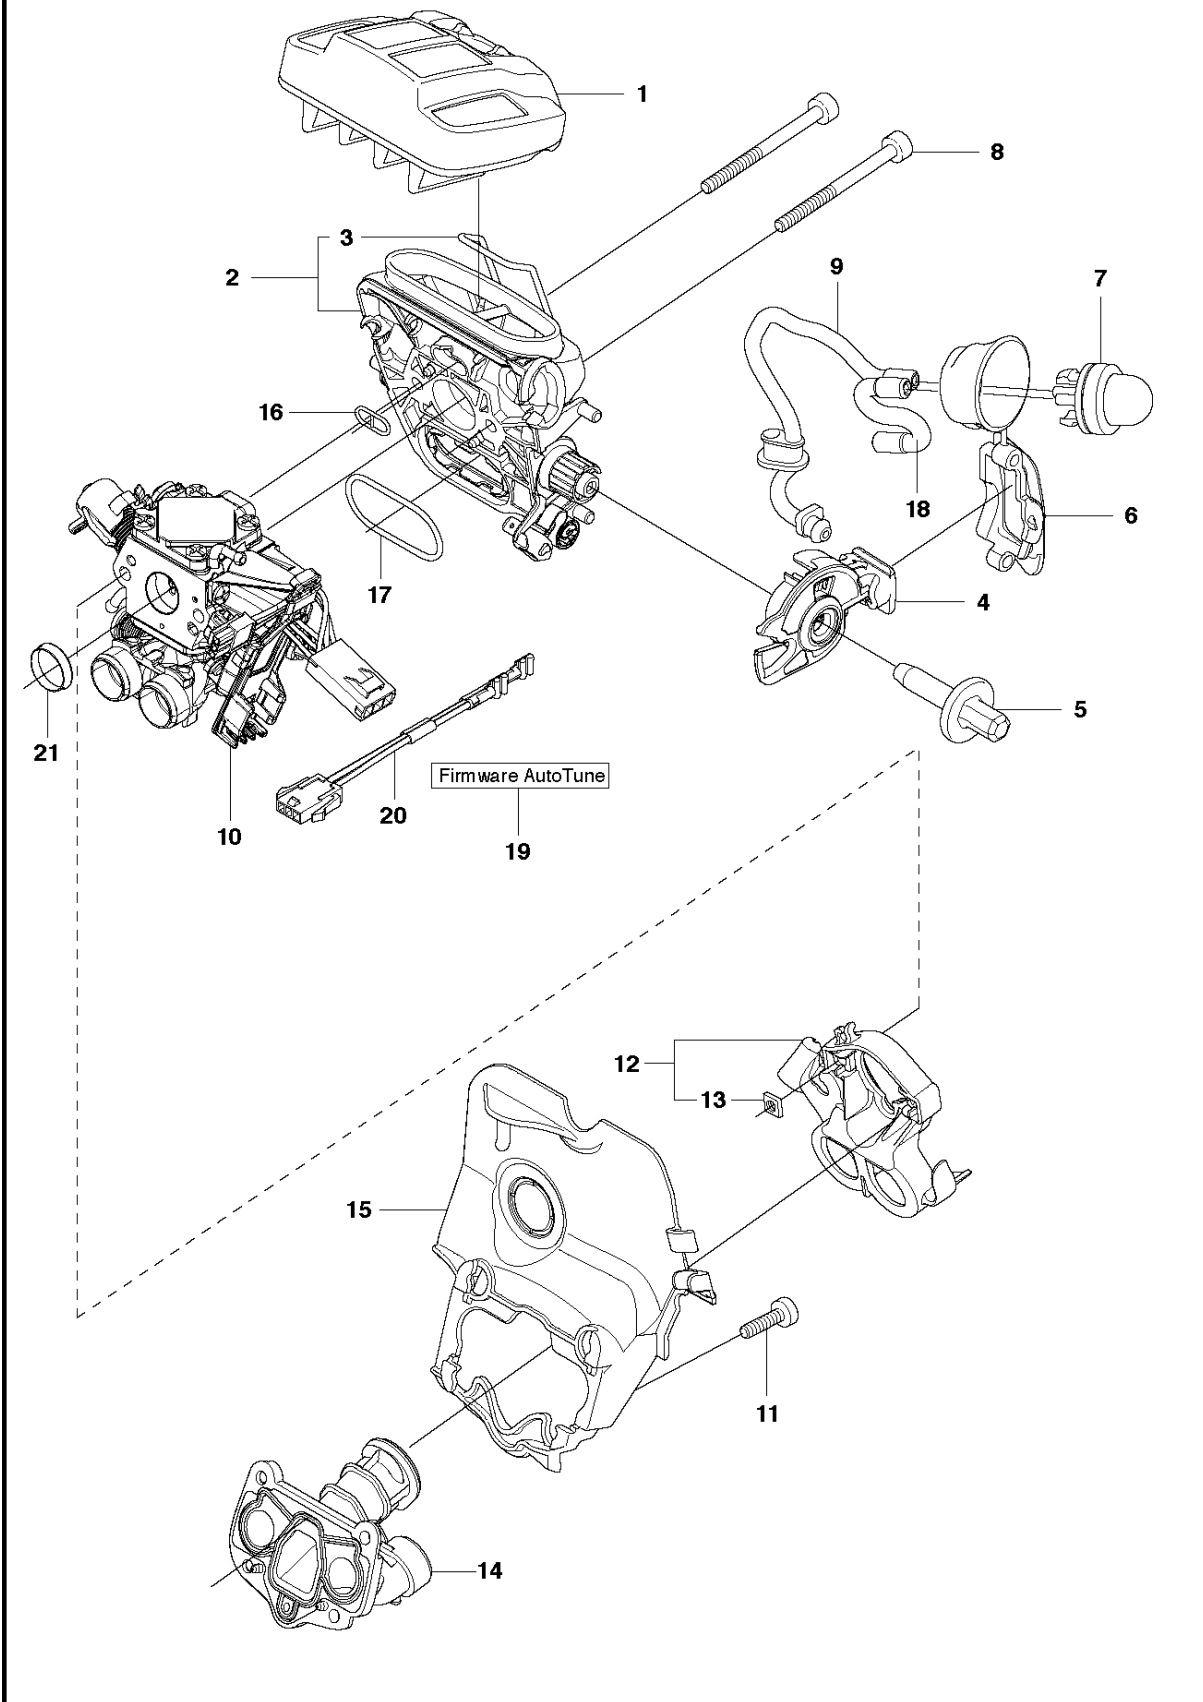

G 550XP
CARBURETOR & AIR FILTER

CARBURETOR & AIR FILTER

550 XP/XPG

Ref	Part No	Description	Remark	QTY	KIT
1	522 67 54-04	AIR FILTER ASSY	NYLON 80 µm black	1	
1	522 67 54-05	AIR FILTER ASSY	NYLON 44 µm yellow	1	
1	522 67 54-06	AIR FILTER ASSY	FELT white	1	
1	522 67 54-07	AIR FILTER ASSY	NYLON 25 µm orange	1	
2	574 19 89-03	FILTER HOLDER ASSY	XP	1	
2	574 19 89-04	FILTER HOLDER ASSY	XPG	1	
3	522 90 73-01	SHACKLE		1	2
4	510 01 72-02	CHOKE CONTROL ASSY		1	
5	505 15 62-01	SCREW		1	
6	525 58 81-01	SEALING		1	
7	503 93 66-01	PURGE		1	
8	574 35 35-03	SCREW ITXSCM		2	
9	587 64 54-04	VENTILATING HOSE	From s/n 20153900097	1	9
9	589 35 71-01	VENTILATING HOSE	Up to s/n 20153900096	1	
10	587 08 48-06	CARBURETTOR KIT	AT-12	1	
11	526 81 81-01	SCREW ITXSCM		4	
12	523 06 40-02	FLANGE		1	
13	503 22 65-03	SQUARE NUT		2	12
14	525 50 00-03	INLET PIPE ASSY		1	
15	522 95 10-01	INTERMEDIATE WALL		1	
16	525 61 92-01	SEALING		1	
17	525 61 90-01	SEALING		1	
18	523 05 68-01	FUEL HOSE		1	
19	.	TBD	Download from your local supportsite	1	
20	577 53 64-01	WIRING ASSY		1	
21	585 19 50-01	SUPPORT SLEEVE		1	10