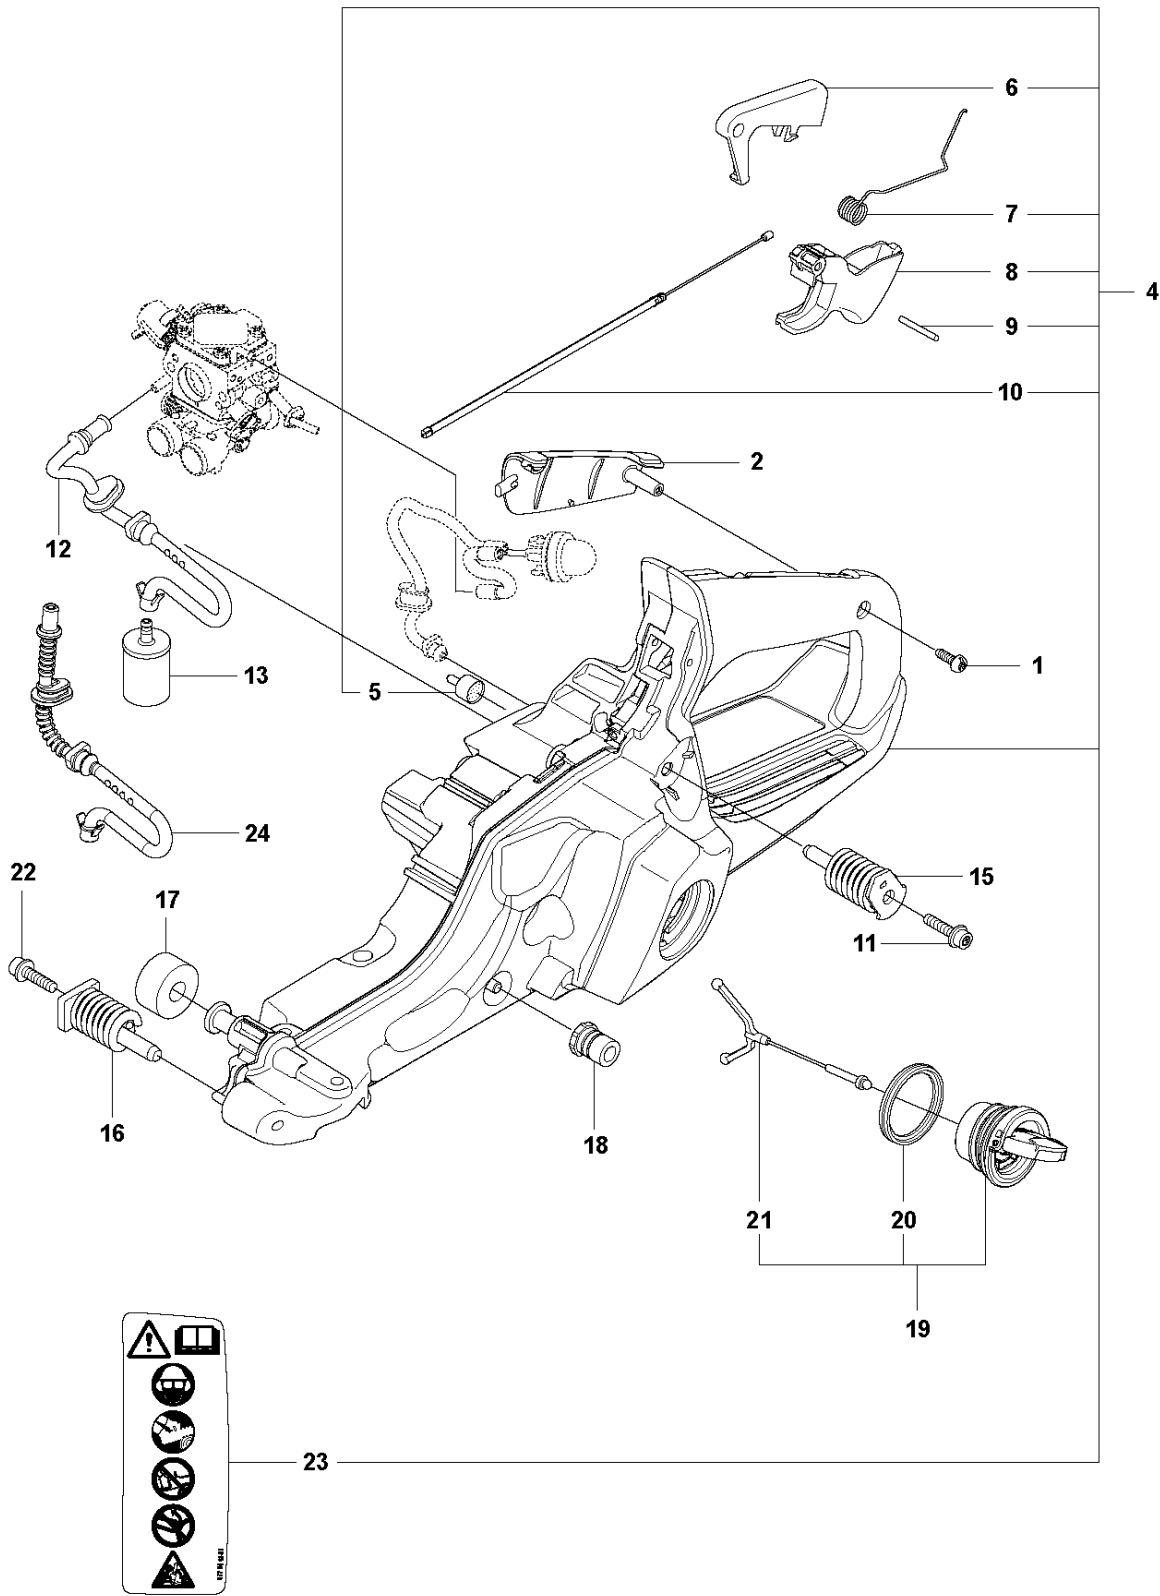

J 550XP
FUEL TANK

FUEL TANK

550 XP/XPG

Ref	Part No	Description	Remark	QTY	KIT
1	525 88 74-01	SCREW CITXPANT		1	
2	504 10 63-01	HANDLE INSERT		1	
4	577 79 02-03	FUEL TANK ASSY		1	
5	501 15 29-01	TANK VENT ASSY		1	4
6	544 09 98-01	THROTTLE LOCKOUT		1	4
7	544 09 99-01	SPRING		1	4
8	505 15 77-01	THROTTLE		1	4
9	720 18 25-20	PARALLEL PIN		1	4
10	579 48 24-01	THROTTLE CABLE ASSY		1	4
11	525 79 81-02	SCREW ITXSCFT		1	
12	573 99 35-03	FUEL HOSE	Up to AT-7A	1	
13	503 44 32-01	FUEL FILTER		1	
15	578 22 74-03	ANTIVIBRATION ELEMENT		1	
16	505 12 87-02	ANTIVIBRATION ELEMENT		1	
17	523 08 55-01	DEFLECTION LIMITER		1	
18	501 00 76-01	SUPPORT		1	
19	522 62 00-03	TANK CAP ASSY		1	
20	589 24 11-01	GASKET		1	19
21	503 57 89-01	HOLDER		1	19
22	525 79 81-03	SCREW ITXSCFT		1	
23	577 84 43-01	DECAL		1	4
24	577 50 41-01	FUEL HOSE	From AT-12	1