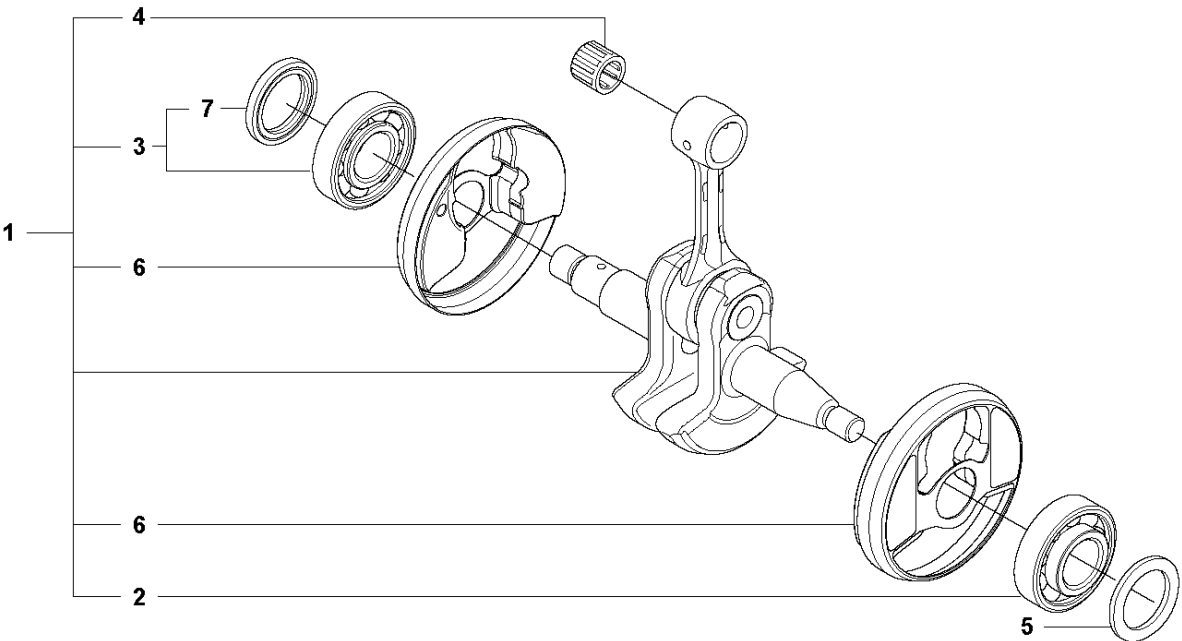

E 550XP
CRANKSHAFT

CRANKSHAFT

550 XP/XPG

Ref	Part No	Description	Remark	QTY	KIT
1	577 76 73-09	CRANKSHAFT ASSY		1	
2	505 13 35-03	BALL BEARING		1	1
3	525 43 42-03	BALL BEARING		1	1
4	503 25 63-02	NEEDLE BEARING		1	1
5	525 39 12-01	RADIAL SEAL		1	
6	522 73 77-01	CUP		2	1
7	505 41 61-01	RADIAL SEAL		1	1, 3