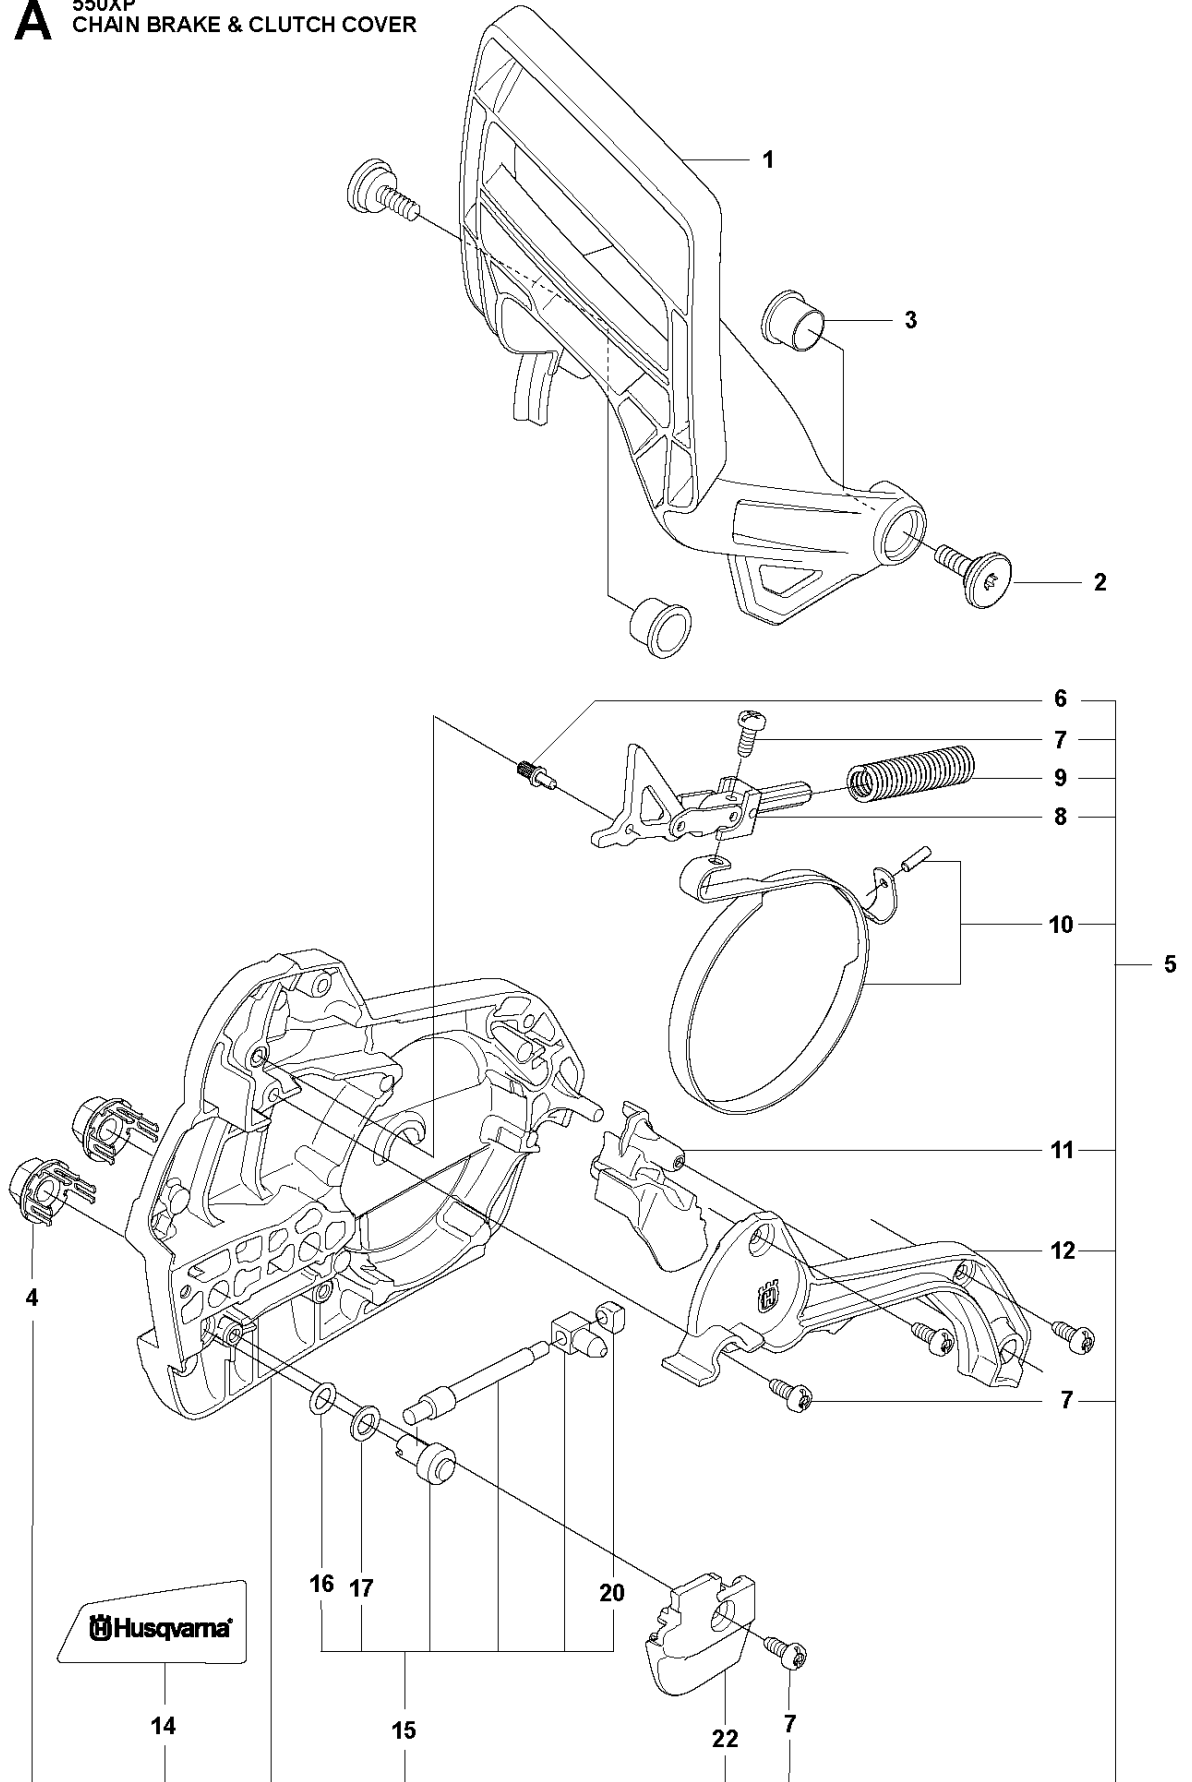

# SPARE PARTS LIST

CHAIN SAWS

550 XP/XPG

**A** 550XP  
CHAIN BRAKE & CLUTCH COVER

## CHAIN BRAKE &amp; CLUTCH COVER

550 XP/XPG

Ref	Part No	Description	Remark	QTY KIT	
1	522 67 75-01	HAND GUARD		1	
2	526 83 45-01	SCREW		2	
3	577 78 02-01	BUSHING		2	
4	505 19 73-01	NUT		2	
5	505 19 90-05	CLUTCH COVER ASSY		1	
6	503 75 18-01	PIN		1	5
7	526 22 18-01	SCREW CITXPANT		5	5
8	505 19 93-01	KNEE JOINT ASSY		1	5
9	503 90 83-01	BRAKE SPRING		1	5
10	505 19 95-02	BRAKE BAND ASSY		1	5
11	505 20 16-01	GUARD		1	5
12	505 19 97-01	COVER		1	5
14	523 05 80-01	LABEL		1	5
15	575 26 04-03	CHAIN TENSIONER KIT		1	5
16	740 48 07-02	O-RING		1	15, 5
17	503 23 00-63	WASHER		1	15, 5
20	537 01 74-01	BEARING SLEEVE		1	15, 5
22	505 19 98-01	CHAIN GUIDE		1	5

## CLUTCH &amp; OIL PUMP

550 XP/XPG

Ref	Part No	Description	Remark	QTY	KIT
1	577 51 82-01	CLUTCH ASSY		1	
2	537 35 91-01	CLUTCH SPRING		2	1
3	575 26 10-05	CLUTCH DRUM ASSY	".325""x7"	1	
4	501 45 74-02	RIM	".325""x7"	1	3
5	503 25 34-01	NEEDLE BEARING		1	3
6	505 20 08-01	WORM WHEEL		1	
7	505 19 99-04	OIL PUMP ASSY		1	
8	505 20 02-01	PUMP PISTON		1	7
9	505 20 03-01	CASING		1	7
10	503 23 00-60	WASHER		2	7
11	503 89 16-01	SPRING		1	7
12	505 15 70-01	ADJUSTMENT SCREW		1	7
13	721 11 64-30	GROOVED PIN		1	7
14	526 81 81-01	SCREW ITXSCM		2	
15	505 20 04-01	OIL HOSE		1	
16	504 71 00-03	OIL PLUMMET		1	
17	720 12 33-00	PARALLEL PIN		2	7
18	503 89 15-01	SPRING		1	7
19	505 20 01-01	PUMP CYLINDER		1	7
20	503 62 49-01	SEALING PLUG		1	7