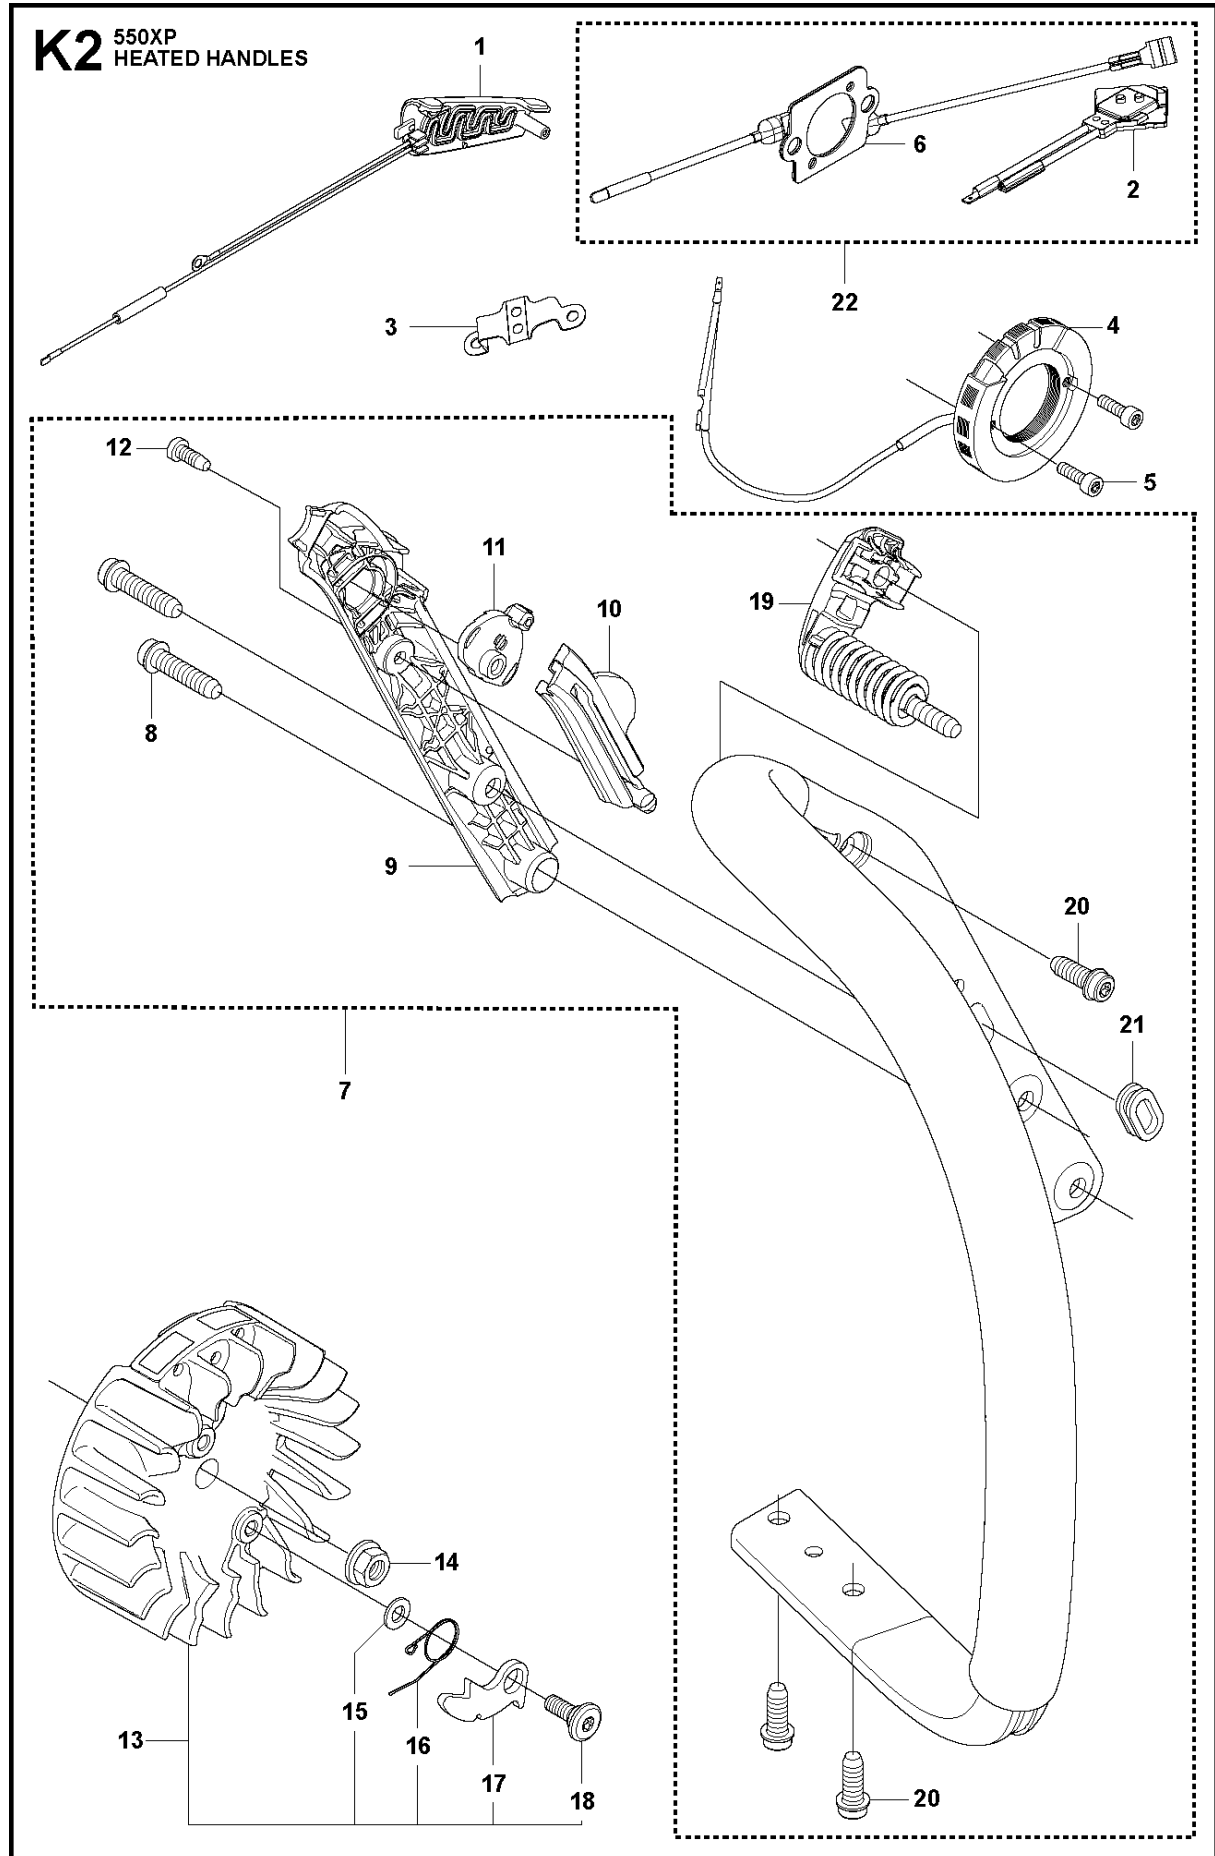

HANDLE HEATED

550 XP/XPG

Ref	Part No	Description	Remark	QTY	KIT
1	522 74 19-02	HANDLE INSERT		1	
2	522 66 58-01	THERMOSTAT ASSY		1	22
3	537 21 08-01	RETAINER		1	
4	522 61 14-02	GENERATOR STATOR		1	
5	526 81 81-02	SCREW ITXSCM		2	
6	588 16 86-02	FOIL ELEMENT		1	22
7	577 79 82-04	FRONT HANDLE		1	
8	525 79 81-03	SCREW ITXSCFT		2	7
9	523 34 85-03	COVER		1	7
10	523 34 84-01	CONTACT PLATE		1	7
11	537 25 25-01	CONTACT PLATE		1	7
12	525 88 74-01	SCREW CITXPANT		1	7
13	522 93 78-04	FLYWHEEL ASSY		1	
14	503 22 04-01	NUT		1	
15	503 23 00-42	WASHER		2	13
16	501 67 35-01	SPRING		2	13
17	501 67 32-01	PAWL		2	13
18	506 00 69-01	SCREW		2	13
19	522 95 15-07	ANTIVIBRATION ELEMENT		1	7
20	525 79 81-01	SCREW ITXSCFT		4	7
21	537 08 83-01	GROMMET		1	7
22	582 82 96-01	THERMOSTAT ASSY	Up to s/n 20164200001	1