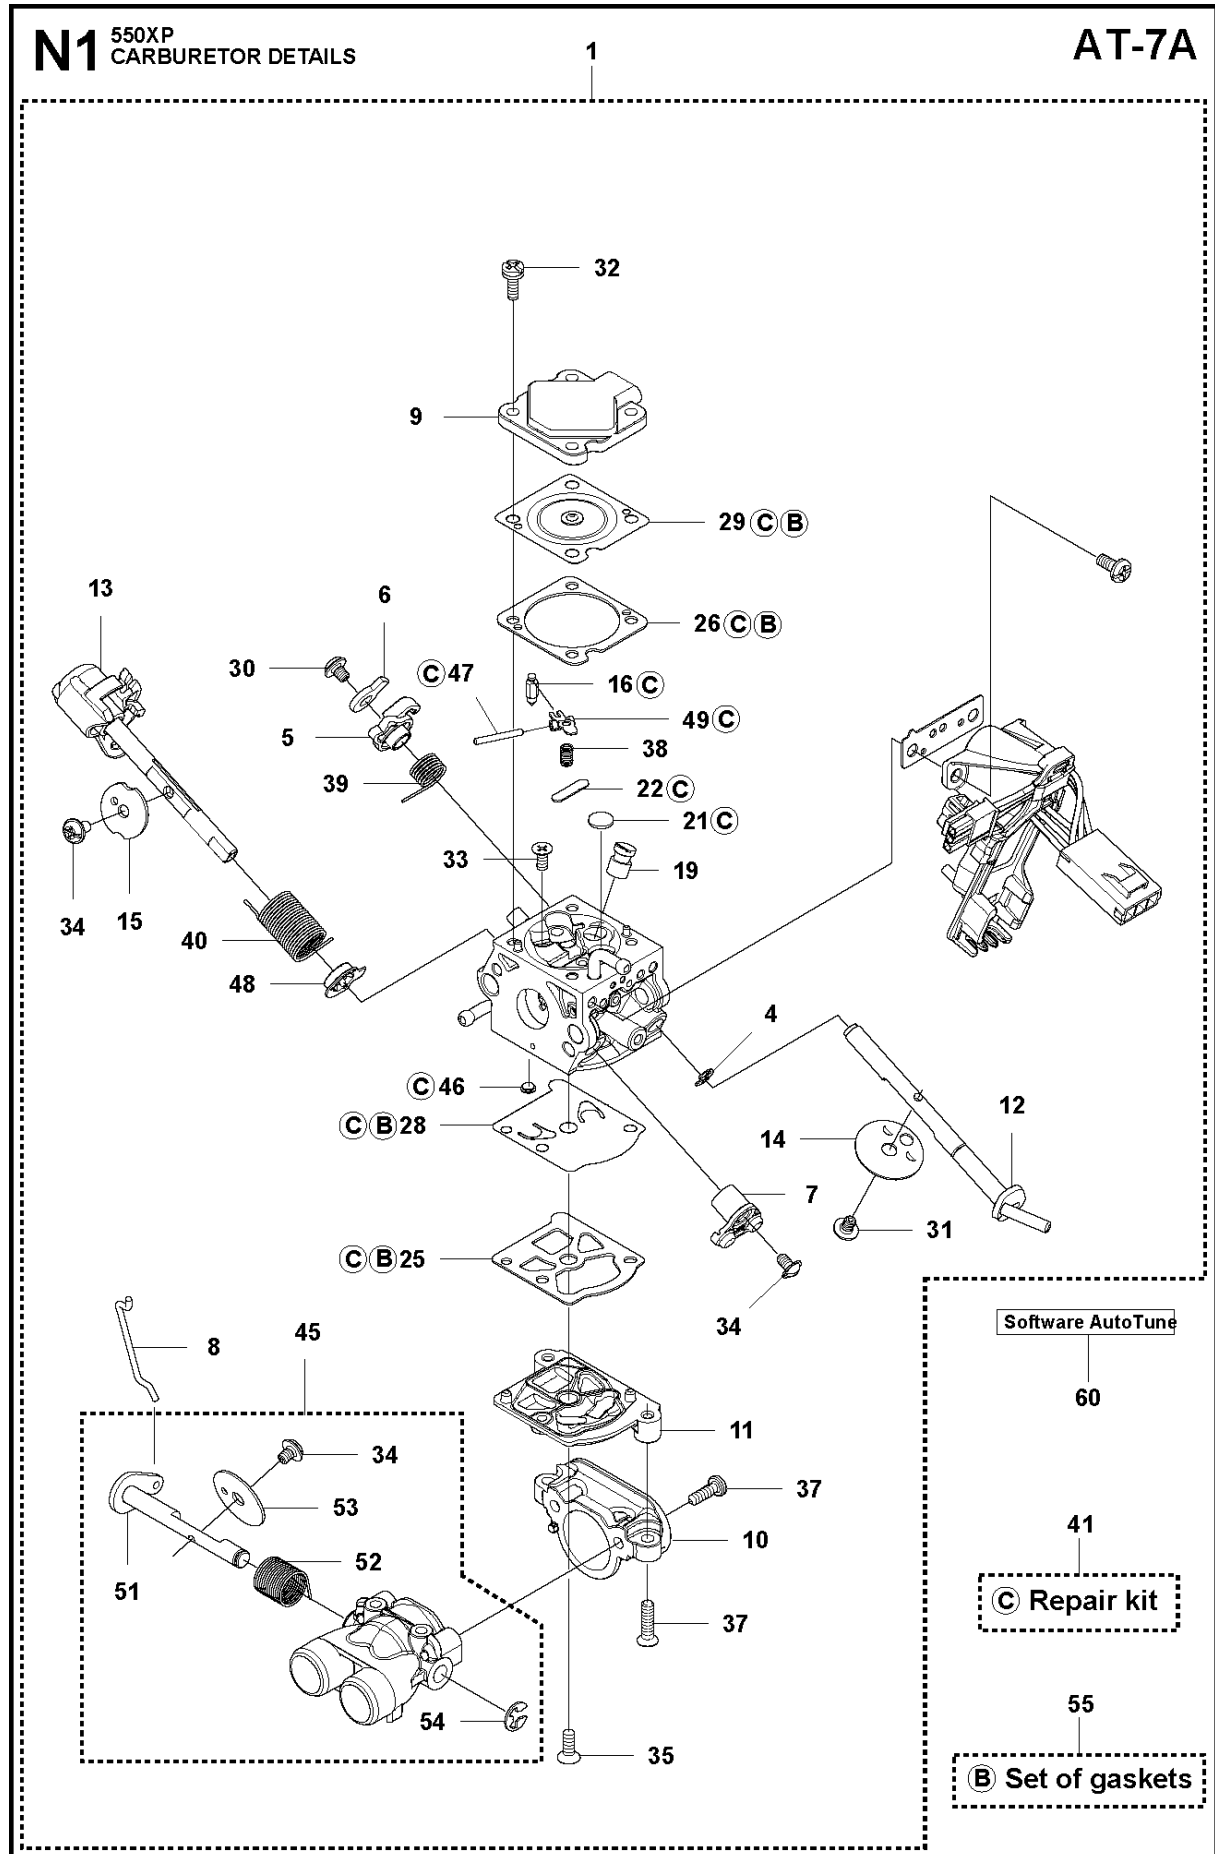

CARBURETOR DETAILS

550 XP/XPG

Ref	Part No	Description	Remark	QTY	KIT
4	577 26 29-01	RETAINER		1	1
5	574 35 77-01	LEVER		1	1
6	576 61 85-01	LEVER		1	1
7	577 21 92-01	THROTTLE LEVER ASSY		1	1
8	574 35 79-01	LINK		1	1
9	574 35 81-01	COVER		1	1
10	575 79 48-01	INLET		1	1
11	575 79 47-01	COVER		1	1
12	574 35 84-01	SHAFT ASSY		1	1
13	574 35 82-01	SHAFT		1	1
14	574 35 85-01	VALVE		1	1
15	574 35 75-01	VALVE		1	1
16	503 56 34-01	NEEDLE VALVE		1	1
19	576 61 88-01	NOZZLE ASSY		1	1
21	504 79 08-01	PLUG		1	1
22	502 84 69-01	PLUG		1	1
25	504 13 09-06	GASKET		1	1
26	574 35 86-01	GASKET		1	1
28	577 01 66-01	DIAPHRAGM		1	1
29	574 35 88-01	DIAPHRAGM ASSY		1	1
30	501 46 87-01	SCREW		1	1
31	537 00 34-01	SCREW		1	1
32	537 00 31-01	SCREW		4	1
33	502 84 71-01	SCREW		1	1
34	544 11 15-01	SCREW		2	1
35	574 35 90-01	SCREW		1	1
37	576 61 89-01	SCREW		4	1
38	503 56 24-01	SPRING		1	1
39	574 35 93-01	SPRING		1	1
40	574 35 94-01	SPRING		1	1
41	577 66 61-01	REPAIR KIT		1	
45	579 32 31-01	THROTTLE VALVE ASSY		1	1
46	501 66 61-01	SCREEN		1	1
47	505 52 01-25	PIN		1	1
48	574 35 96-01	BUSHING		1	1
49	502 84 74-01	LEVER		1	1
51	574 35 74-01	SHAFT ASSY		1	1
52	574 35 76-01	SPRING		1	1
53	576 61 90-01	VALVE		1	1
54	505 31 67-36	RING		1	1
55	576 66 65-01	GASKET KIT		1	
60	.	TBD	Download from your local supportsite