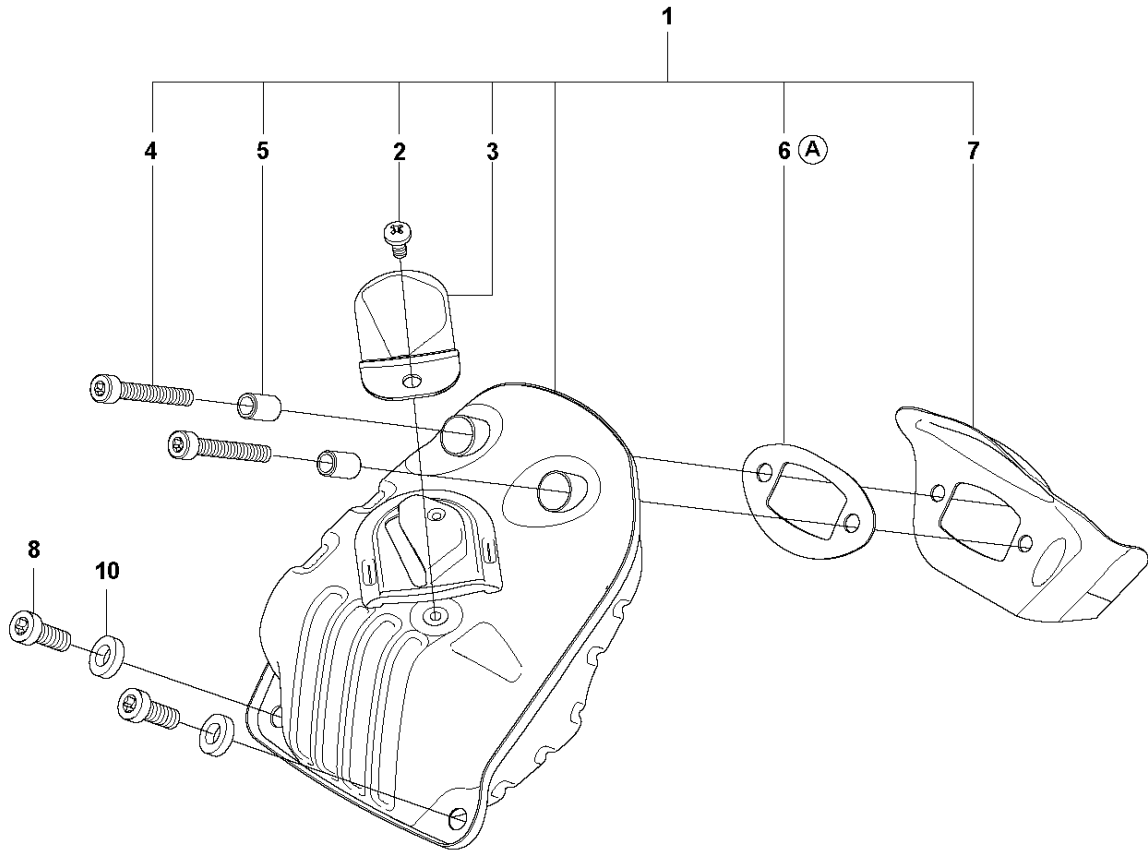

F 550XP
MUFFLER

9
(A) Set of gaskets

MUFFLER

550 XP/XPG

Ref	Part No	Description	Remark	QTY KIT	
1	523 05 26-04	MUFFLER KIT		1	
2	724 12 87-59	SCREW CRPANM		1	1
3	576 89 02-01	SPARK ARRESTER		1	1
4	525 82 51-04	SCREW ITXSCM		2	1
5	577 65 63-01	SLEEVE		2	1
6	523 05 24-01	GASKET		1	1, 9
7	523 05 25-01	HEAT DEFLECTOR		1	1
8	525 76 25-01	SCREW ITXSCM		2	
9	577 76 66-03	GASKET KIT	A=Set of gaskets - Up to s/n 20181900169	1	
9	577 76 66-04	GASKET KIT	A=Set of gaskets From s/n 20181900170	1	
10	577 90 22-01	WASHER		1