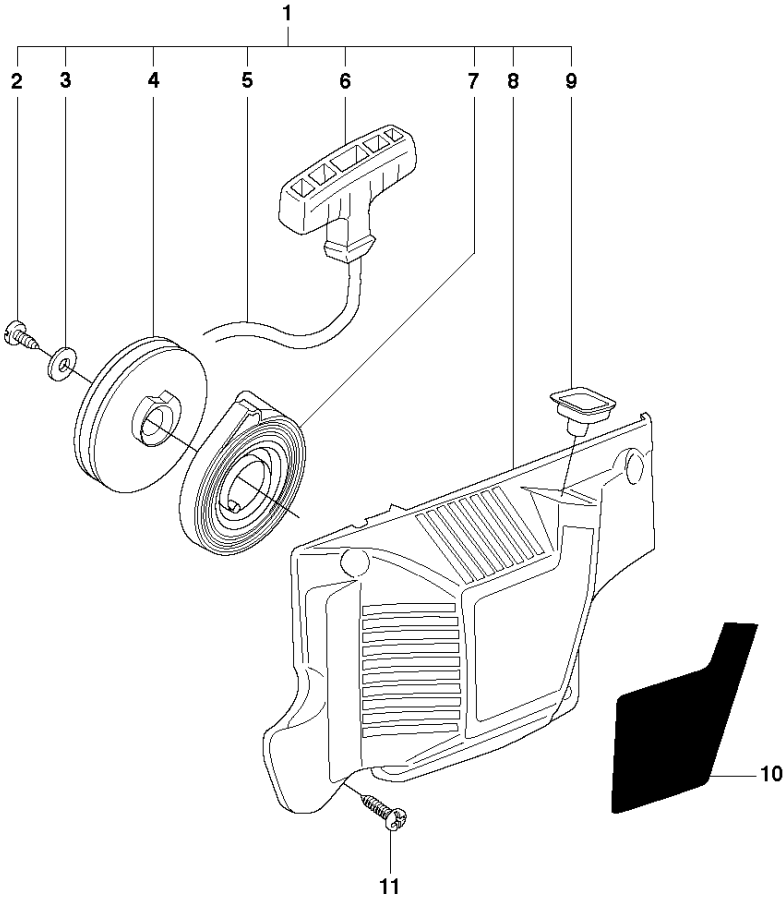

L 55 Rancher
STARTER

STARTER

55 RANCHER, 20101400001-Current

Ref	Part No	Description	Remark	QTY	KIT
1	503 60 88-03	STARTER ASSY		1	
2	503 21 06-16	SCREW IH SCT		1	1
3	503 23 00-35	WASHER		1	1
4	505 30 37-35	STARTER PULLEY		1	1
5	505 30 51-25	STARTER CORD		1	1
6	503 54 39-01	STARTER HANDLE		1	1
7	501 76 31-01	SPRING CASSETTE ASSY		1	1
8	503 60 86-01	STARTER HOUSING		1	1
9	501 63 06-01	SLEEVE		1	1
10	537 35 98-01	DECAL		1	
11	724 13 29-55	SCREW		4