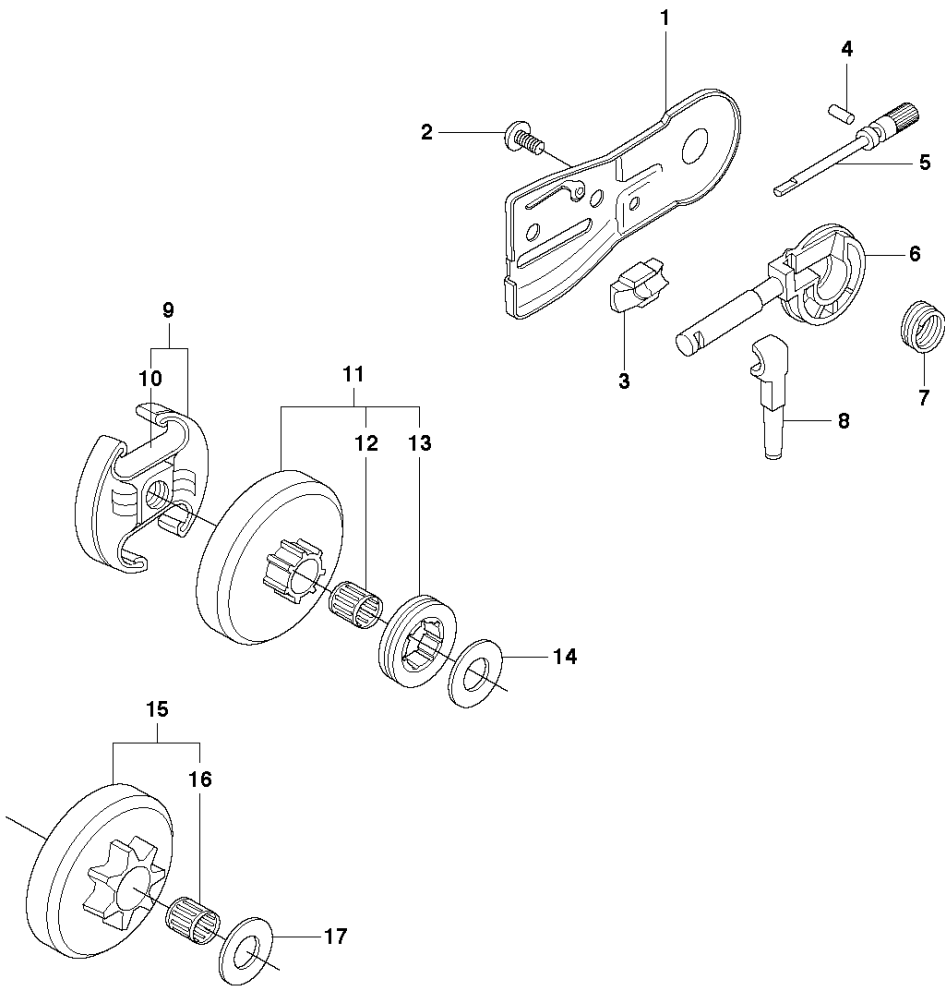

SPARE PARTS LIST

CHAIN SAWS

55 RANCHER, 20101400001-Current

A 55 Rancher
CHAIN BREAK & CLUTCH COVER

CHAIN BRAKE & CLUTCH COVER

55 RANCHER, 20101400001-Current

Ref	Part No	Description	Remark	QTY	KIT
1	503 49 81-03	CLUTCH COVER ASSY		1	
2	503 80 27-01	PIVOT PIN		1	1
3	720 12 33-00	PARALLEL PIN		1	1
4	501 87 53-01	KNEE JOINT ASSY		1	1
5	503 21 28-10	SCREW CCRPANT		1	1
6	501 87 54-01	BRAKE SPRING		1	1
7	503 71 87-01	BRAKE BAND		1	1
8	721 42 52-50	SPRING PIN		1	1
9	735 31 08-20	E-CLIP		1	1
10	506 16 48-01	POSITION SPRING		1	1
11	501 76 81-01	SHAFT		1	1
12	503 49 32-01	CLUTCH COVER		1	1
13	501 87 42-02	HUB CAP		1	1
14	503 21 28-10	SCREW CCRPANT		5	1
15	503 15 21-01	COVER SHEET		1	1
16	501 87 47-01	SPRING		1	1
17	503 89 27-01	HAND GUARD		1	1
18	501 76 80-01	SHAFT		1	1
19	503 20 26-16	SCREW IHSCM		1	1
20	503 52 39-01	SPIKE		1	
21	503 22 00-01	HEXAGON NUT		1	

G 55 Rancher
CRANK SHAFT

CRANKSHAFT

55 RANCHER, 20101400001-Current

Ref	Part No	Description	Remark	QTY	KIT
1	503 57 38-06	CRANKSHAFT ASSY		1	
2	738 22 02-25	BALL BEARING		1	1
3	501 45 16-01	NEEDLE BEARING		1	1
4	738 22 02-25	BALL BEARING		1	1

H 55 Rancher
CLUTCH & OIL PUMP

CLUTCH & OIL PUMP

55 RANCHER, 20101400001-Current

Ref	Part No	Description	Remark	QTY	KIT
1	501 76 32-01	CHAIN GUIDE PLATE		1	
2	725 53 29-55	SCREW IHSCM		1	
3	501 76 37-01	SEALING		1	
4	721 12 10-40	GROOVED PIN		1	
5	503 66 01-02	PUMP PISTON		1	
6	501 77 76-01	OIL PUMP		1	
7	503 10 49-02	PUMP PINION		1	
8	503 10 16-01	SUCTION HOSE ASSY		1	
9	537 11 05-02	CLUTCH ASSY		1	
10	537 35 91-01	CLUTCH SPRING		1	9
11	503 74 54-01	CLUTCH DRUM ASSY	".325""x7"	1	
11	503 45 39-02	CLUTCH DRUM ASSY	3/8x7	1	
12	503 25 34-01	NEEDLE BEARING		1	11
13	501 45 74-02	RIM	".325""x7"	1	11
13	504 52 30-02	RIM	3/8x7	1	11
14	503 23 01-05	WASHER		1	
15	503 08 87-02	CLUTCH DRUM ASSY	".325""x7"	1	
16	503 25 34-01	NEEDLE BEARING		1	15
17	503 23 01-05	WASHER		1	