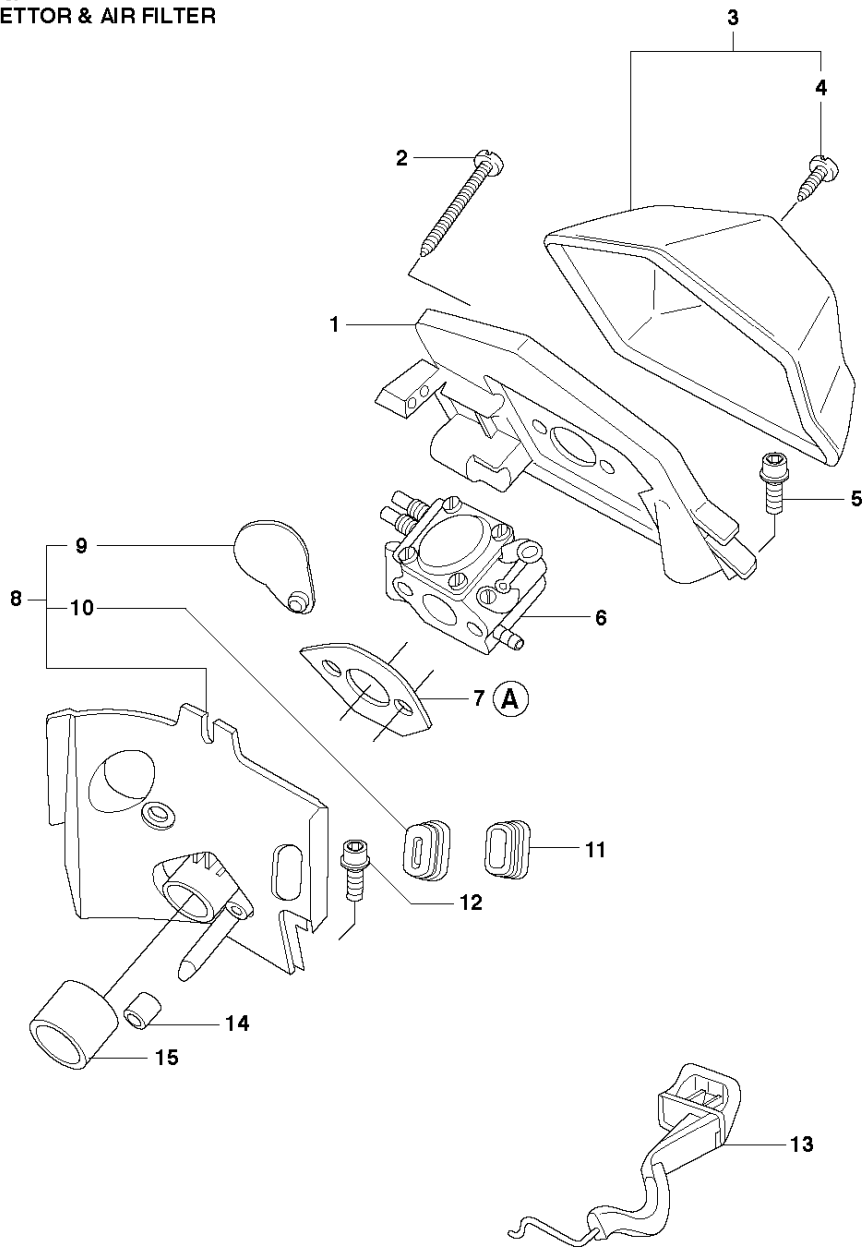

SPARE PARTS LIST

CHAIN SAWS

55 RANCHER, 20101400001-Current

A 55 Rancher
CHAIN BREAK & CLUTCH COVER

CHAIN BRAKE & CLUTCH COVER

55 RANCHER, 20101400001-Current

Ref	Part No	Description	Remark	QTY	KIT
1	503 49 81-03	CLUTCH COVER ASSY		1	
2	503 80 27-01	PIVOT PIN		1	1
3	720 12 33-00	PARALLEL PIN		1	1
4	501 87 53-01	KNEE JOINT ASSY		1	1
5	503 21 28-10	SCREW CCRPANT		1	1
6	501 87 54-01	BRAKE SPRING		1	1
7	503 71 87-01	BRAKE BAND		1	1
8	721 42 52-50	SPRING PIN		1	1
9	735 31 08-20	E-CLIP		1	1
10	506 16 48-01	POSITION SPRING		1	1
11	501 76 81-01	SHAFT		1	1
12	503 49 32-01	CLUTCH COVER		1	1
13	501 87 42-02	HUB CAP		1	1
14	503 21 28-10	SCREW CCRPANT		5	1
15	503 15 21-01	COVER SHEET		1	1
16	501 87 47-01	SPRING		1	1
17	503 89 27-01	HAND GUARD		1	1
18	501 76 80-01	SHAFT		1	1
19	503 20 26-16	SCREW IHSCM		1	1
20	503 52 39-01	SPIKE		1	
21	503 22 00-01	HEXAGON NUT		1	

B 55 Rancher
COVER

COVER

55 RANCHER, 20101400001-Current

Ref	Part No	Description	Remark	QTY	KIT
1	503 60 90-06	CYLINDER COVER ASSY		1	
2	503 21 43-38	SCREW		3	1
3	503 98 74-01	LABEL		1	1

C 55 Rancher
CARBURETOR & AIR FILTER

(A) 501 76 18-02
Set of gaskets

CARBURETOR & AIR FILTER

55 RANCHER, 20101400001-Current

Ref	Part No	Description	Remark	QTY	KIT
1	503 89 82-01	AIR FILTER HOLDER		1	
2	503 21 07-45	SCREW IH SCT		2	
3	503 89 81-01	AIR FILTER	FELT	1	
3	503 89 81-02	AIR FILTER	80μ	1	
4	503 20 32-16	SCREW CCR PANMO		1	3
5	503 20 02-10	SCREW IH SCFM		1	
6	503 28 31-05	CARBURETTOR		1	
6	503 28 31-06	CARBURETTOR	EPA, EU1	1	
7	501 77 00-02	GASKET		1	16
8	503 76 48-01	KIT		1	
9	501 63 97-01	COVER		1	8
10	503 73 09-01	PLUG		1	8
11	503 73 08-01	GROMMET		1	
12	503 20 02-16	SCREW IH SCFM		2	
13	503 60 84-01	CHOKE CONTROL		1	
14	505 31 07-51	IMPULSE HOSE		1	
15	503 16 16-02	INLET PIPE		1	
16	501 76 18-02	GASKET KIT	A = Set of Gaskets	1	