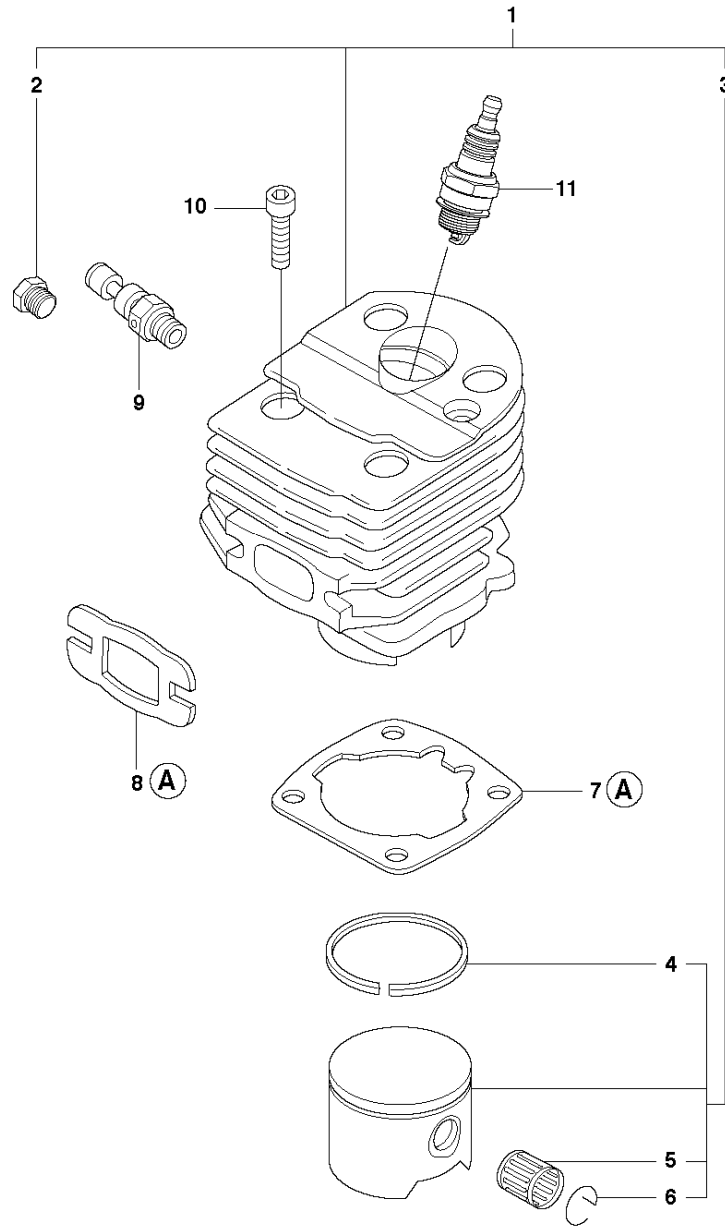

D 55 Rancher
CYLINDER & PISTON