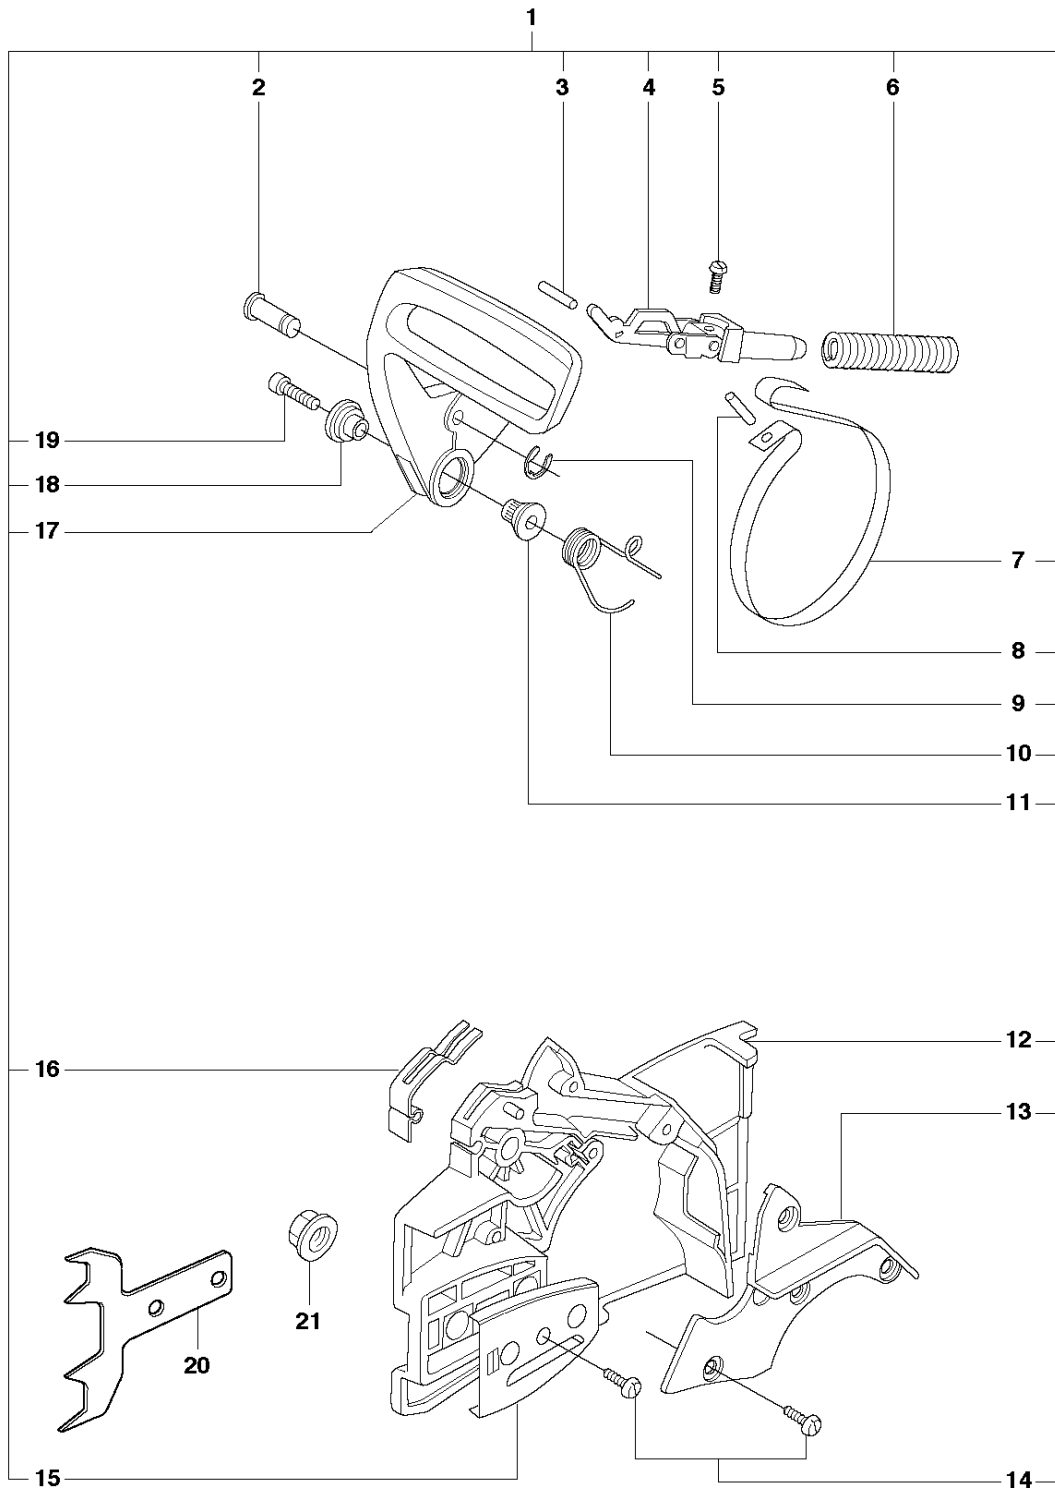

SPARE PARTS LIST

CHAIN SAWS

55 RANCHER, 20101400001-Current

A 55 Rancher
CHAIN BREAK & CLUTCH COVER

CHAIN BRAKE & CLUTCH COVER

55 RANCHER, 20101400001-Current

Ref	Part No	Description	Remark	QTY	KIT
1	503 49 81-03	CLUTCH COVER ASSY		1	
2	503 80 27-01	PIVOT PIN		1	1
3	720 12 33-00	PARALLEL PIN		1	1
4	501 87 53-01	KNEE JOINT ASSY		1	1
5	503 21 28-10	SCREW CCRPANT		1	1
6	501 87 54-01	BRAKE SPRING		1	1
7	503 71 87-01	BRAKE BAND		1	1
8	721 42 52-50	SPRING PIN		1	1
9	735 31 08-20	E-CLIP		1	1
10	506 16 48-01	POSITION SPRING		1	1
11	501 76 81-01	SHAFT		1	1
12	503 49 32-01	CLUTCH COVER		1	1
13	501 87 42-02	HUB CAP		1	1
14	503 21 28-10	SCREW CCRPANT		5	1
15	503 15 21-01	COVER SHEET		1	1
16	501 87 47-01	SPRING		1	1
17	503 89 27-01	HAND GUARD		1	1
18	501 76 80-01	SHAFT		1	1
19	503 20 26-16	SCREW IHSCM		1	1
20	503 52 39-01	SPIKE		1	
21	503 22 00-01	HEXAGON NUT		1	

B 55 Rancher
COVER

COVER

55 RANCHER, 20101400001-Current

Ref	Part No	Description	Remark	QTY	KIT
1	503 60 90-06	CYLINDER COVER ASSY		1	
2	503 21 43-38	SCREW		3	1
3	503 98 74-01	LABEL		1	1

C 55 Rancher
CARBURETOR & AIR FILTER

(A) 501 76 18-02
Set of gaskets

CARBURETOR & AIR FILTER

55 RANCHER, 20101400001-Current

Ref	Part No	Description	Remark	QTY	KIT
1	503 89 82-01	AIR FILTER HOLDER		1	
2	503 21 07-45	SCREW IH SCT		2	
3	503 89 81-01	AIR FILTER	FELT	1	
3	503 89 81-02	AIR FILTER	80μ	1	
4	503 20 32-16	SCREW CCR PANMO		1	3
5	503 20 02-10	SCREW IH SCFM		1	
6	503 28 31-05	CARBURETTOR		1	
6	503 28 31-06	CARBURETTOR	EPA, EU1	1	
7	501 77 00-02	GASKET		1	16
8	503 76 48-01	KIT		1	
9	501 63 97-01	COVER		1	8
10	503 73 09-01	PLUG		1	8
11	503 73 08-01	GROMMET		1	
12	503 20 02-16	SCREW IH SCFM		2	
13	503 60 84-01	CHOKE CONTROL		1	
14	505 31 07-51	IMPULSE HOSE		1	
15	503 16 16-02	INLET PIPE		1	
16	501 76 18-02	GASKET KIT	A = Set of Gaskets	1	