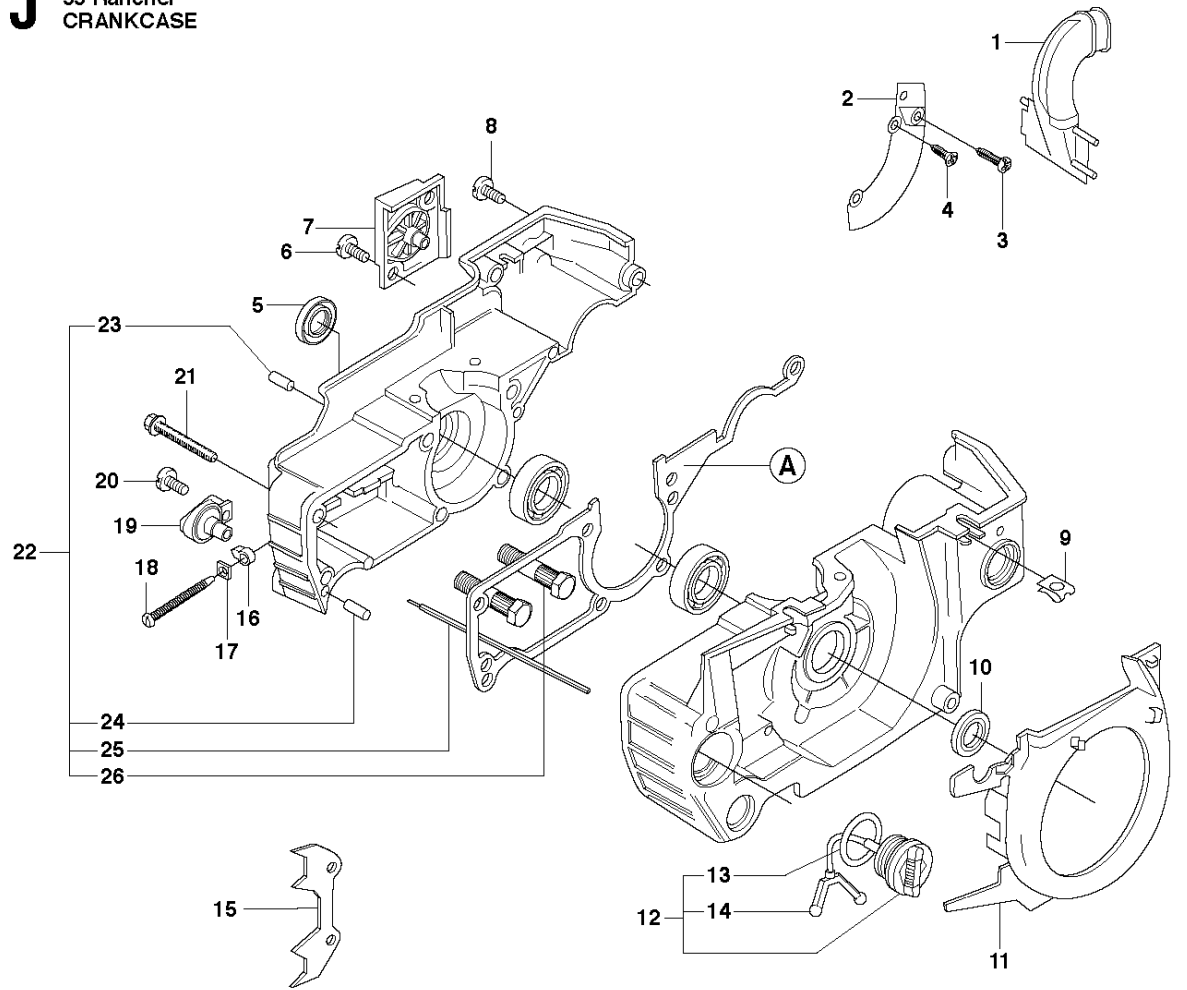

G 55 Rancher
CRANK SHAFT

CRANKSHAFT

55 RANCHER, 20101400001-Current

Ref	Part No	Description	Remark	QTY	KIT
1	503 57 38-06	CRANKSHAFT ASSY		1	
2	738 22 02-25	BALL BEARING		1	1
3	501 45 16-01	NEEDLE BEARING		1	1
4	738 22 02-25	BALL BEARING		1	1

H 55 Rancher
CLUTCH & OIL PUMP

CLUTCH & OIL PUMP

55 RANCHER, 20101400001-Current

Ref	Part No	Description	Remark	QTY	KIT
1	501 76 32-01	CHAIN GUIDE PLATE		1	
2	725 53 29-55	SCREW IHSCM		1	
3	501 76 37-01	SEALING		1	
4	721 12 10-40	GROOVED PIN		1	
5	503 66 01-02	PUMP PISTON		1	
6	501 77 76-01	OIL PUMP		1	
7	503 10 49-02	PUMP PINION		1	
8	503 10 16-01	SUCTION HOSE ASSY		1	
9	537 11 05-02	CLUTCH ASSY		1	
10	537 35 91-01	CLUTCH SPRING		1	9
11	503 74 54-01	CLUTCH DRUM ASSY	".325""x7"	1	
11	503 45 39-02	CLUTCH DRUM ASSY	3/8x7	1	
12	503 25 34-01	NEEDLE BEARING		1	11
13	501 45 74-02	RIM	".325""x7"	1	11
13	504 52 30-02	RIM	3/8x7	1	11
14	503 23 01-05	WASHER		1	
15	503 08 87-02	CLUTCH DRUM ASSY	".325""x7"	1	
16	503 25 34-01	NEEDLE BEARING		1	15
17	503 23 01-05	WASHER		1	

J 55 Rancher
CRANKCASE

CRANKCASE

55 RANCHER, 20101400001-Current

Ref	Part No	Description	Remark	QTY	KIT
1	503 72 98-01	AIR NOZZLE		1	
2	503 73 04-01	AIR CONDUCTOR		1	
3	503 21 27-16	SCREW CRPANT		1	
4	724 33 25-56	SCREW CRCSFM		2	
5	505 27 57-19	SEALING RING		1	
6	503 20 02-16	SCREW IHSCFM		2	
7	501 76 44-03	LID		1	
8	503 20 02-16	SCREW IHSCFM		1	
9	503 22 62-01	NUT		3	
10	505 27 57-19	SEALING RING		1	
11	501 76 30-03	LEDSKENA		1	
12	501 76 56-02	TANK CAP ASSY		1	
13	740 44 05-00	O-RING		1	12
14	503 57 89-01	HOLDER		1	12
15	501 79 50-01	SPIKE		1	
16	501 45 41-01	NUT		1	
17	501 45 27-02	LOCK NUT		1	
18	501 54 63-01	SCREW		1	
19	501 76 64-03	CHAIN CATCHER		1	
20	503 20 02-25	SCREW IHSCFM		1	
21	503 20 02-50	SCREW IHSCFM		6	
22	501 76 22-02	CRANKCASE		1	
23	721 12 10-40	GROOVED PIN		1	22
24	720 13 07-10	PARALLEL PIN		2	22
25	503 66 84-01	TANK VENT ASSY		1	22
26	503 68 42-42	BAR BOLT		2	22
27	501 76 18-02	GASKET KIT	A = Set of Gaskets	1	