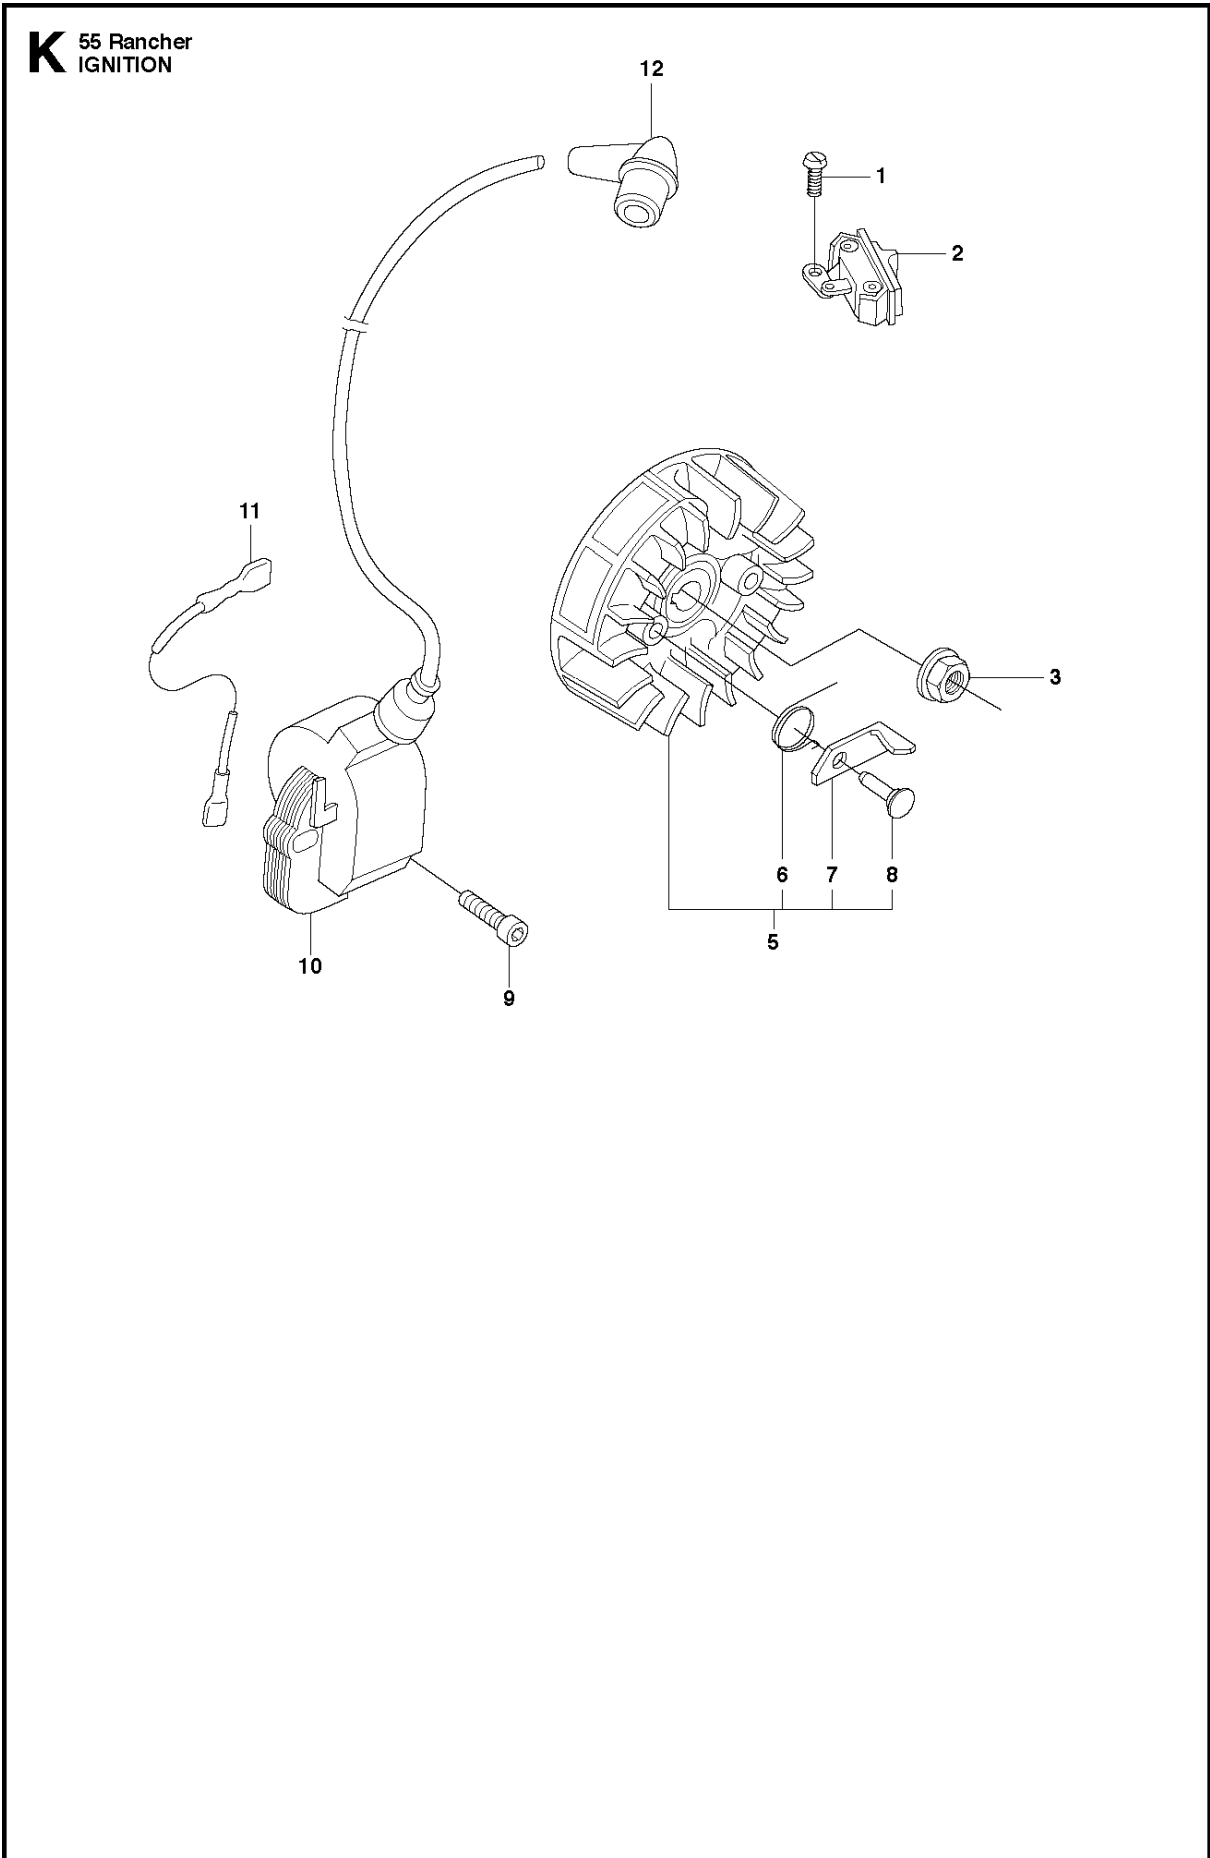

IGNITION SYSTEM

55 RANCHER, 20101400001-Current

Ref	Part No	Description	Remark	QTY	KIT
1	503 21 28-06	SCREW CCRPANT		1	
2	503 71 79-01	STOP SWITCH		1	
3	503 22 04-01	NUT		1	
5	503 79 00-01	FLYWHEEL		1	
6	503 78 32-01	SPRING		2	5
7	503 71 02-03	STARTER PAWL		2	5
8	503 79 05-02	RIVET		2	5
9	503 20 25-20	SCREW IHSCM		2	
10	544 01 84-01	IGNITION SYSTEM		1	
11	503 16 31-01	CABLE		1	
12	501 48 54-02	SPARK PLUG CAP		1