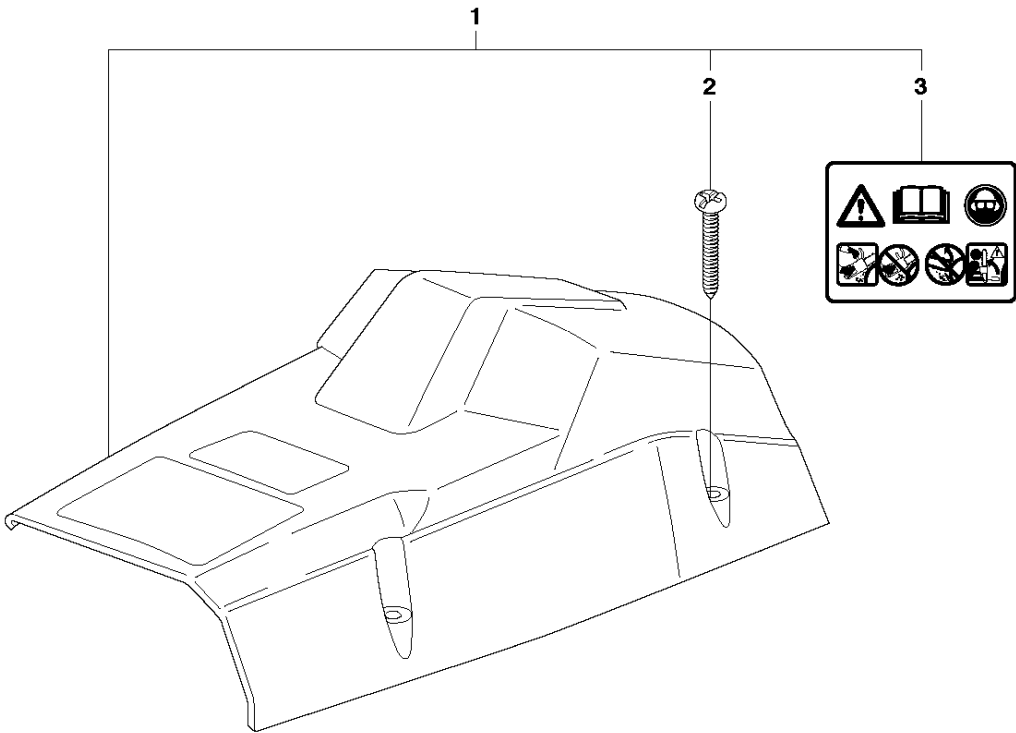

SPARE PARTS LIST

CHAIN SAWS

55 RANCHER, 20101400001-Current

A 55 Rancher
CHAIN BREAK & CLUTCH COVER

CHAIN BRAKE & CLUTCH COVER

55 RANCHER, 20101400001-Current

Ref	Part No	Description	Remark	QTY	KIT
1	503 49 81-03	CLUTCH COVER ASSY		1	
2	503 80 27-01	PIVOT PIN		1	1
3	720 12 33-00	PARALLEL PIN		1	1
4	501 87 53-01	KNEE JOINT ASSY		1	1
5	503 21 28-10	SCREW CCRPANT		1	1
6	501 87 54-01	BRAKE SPRING		1	1
7	503 71 87-01	BRAKE BAND		1	1
8	721 42 52-50	SPRING PIN		1	1
9	735 31 08-20	E-CLIP		1	1
10	506 16 48-01	POSITION SPRING		1	1
11	501 76 81-01	SHAFT		1	1
12	503 49 32-01	CLUTCH COVER		1	1
13	501 87 42-02	HUB CAP		1	1
14	503 21 28-10	SCREW CCRPANT		5	1
15	503 15 21-01	COVER SHEET		1	1
16	501 87 47-01	SPRING		1	1
17	503 89 27-01	HAND GUARD		1	1
18	501 76 80-01	SHAFT		1	1
19	503 20 26-16	SCREW IHSCM		1	1
20	503 52 39-01	SPIKE		1	
21	503 22 00-01	HEXAGON NUT		1	

B 55 Rancher
COVER

COVER

55 RANCHER, 20101400001-Current

Ref	Part No	Description	Remark	QTY	KIT
1	503 60 90-06	CYLINDER COVER ASSY		1	
2	503 21 43-38	SCREW		3	1
3	503 98 74-01	LABEL		1	1

C 55 Rancher
CARBURETOR & AIR FILTER