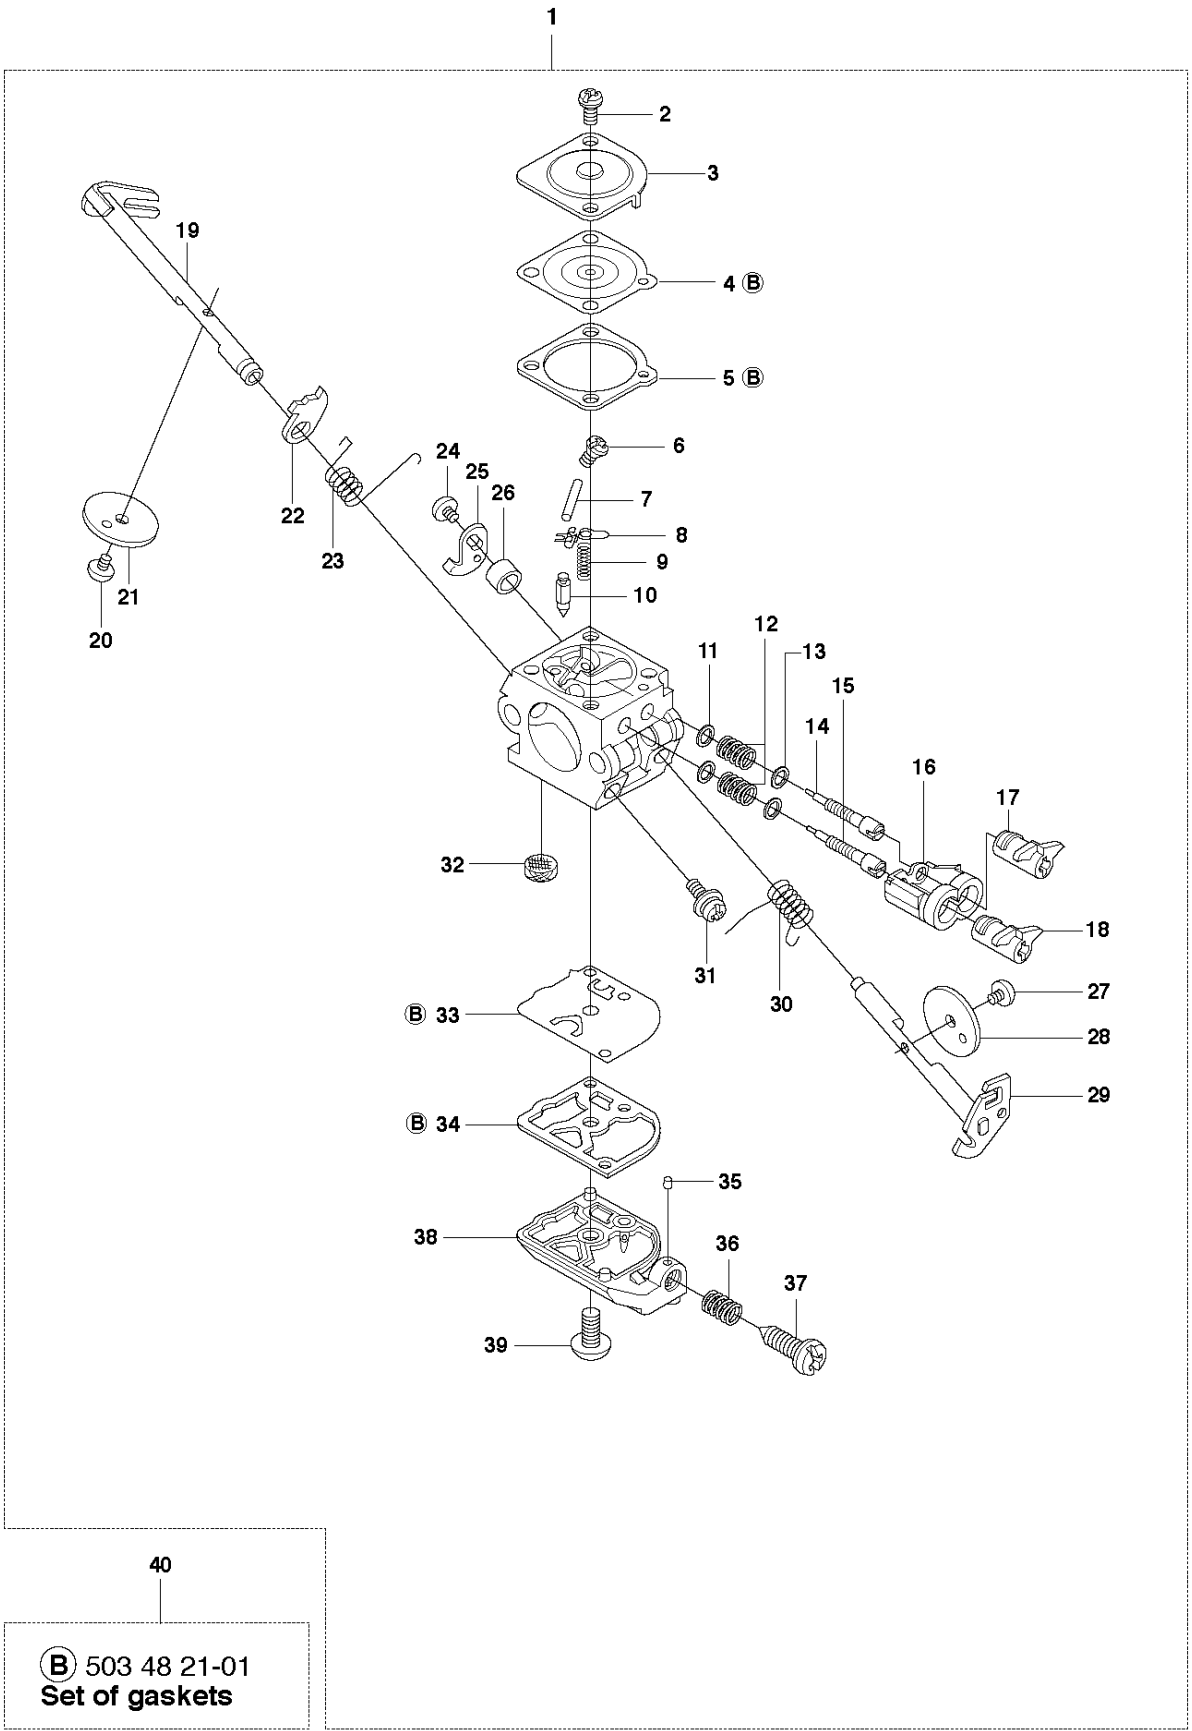

M 55 Rancher
CARBURETTOR

ZAMA C1Q-EL7
ZAMA C1Q-EL6

CARBURETOR

55 RANCHER, 20101400001-Current

Ref	Part No	Description	Remark	QTY	KIT
1	503 28 31-06	CARBURETTOR	ZAMA C1Q-EL7 (EPA, EU1)	1	
1	503 28 31-05	CARBURETTOR	ZAMA C1Q-EL6	1	1
2	503 48 05-01	SCREW		2	1
3	503 97 43-01	COVER		1	1
4	503 48 02-01	DIAPHRAGM		1	1, 40
5	503 48 03-01	GASKET		1	1, 40
6	503 48 01-01	SCREW		1	1
7	503 48 00-01	PIN RETAINING SCREW		1	1
8	503 66 59-01	LEVER		1	1
9	503 47 99-01	SPRING		1	1
10	503 47 97-01	VALVE		1	1
11	503 90 31-01	WASHER	EPA, EU1	2	1
12	503 99 43-01	SPRING	EPA, EU1	2	1
12	503 48 08-01	SPRING		2	1
13	503 90 31-01	WASHER	EPA, EU1	2	1
14	503 90 29-01	SCREW	L, EPA, EU1	1	1
14	503 48 07-01	SCREW	L	1	1
15	537 07 72-01	SCREW	H, EPA, EU1	1	1
15	503 97 44-01	SCREW	H	1	1
16	503 90 34-01	RETAINER		1	1
17	503 90 32-01	LIMITER CAP	EPA, EU1	1	1
18	503 90 33-01	LIMITER CAP	EPA, EU1	1	1
19	503 97 45-01	SHAFT	EPA, EU1	1	1
20	503 48 18-01	SCREW		1	1
21	503 48 17-01	VALVE		1	1
22	503 48 16-01	LEVER		1	1
23	537 13 49-01	SPRING		1	1
24	503 47 90-01	SCREW		1	1
25	503 47 88-01	LEVER		1	1
26	503 47 89-01	COLLAR		1	1
27	503 47 92-01	SCREW		1	1
28	503 47 91-01	VALVE		1	1
29	503 97 42-01	SHAFT		1	1
30	537 01 97-01	SPRING		1	1
31	503 75 53-01	SCREW		1	1
32	503 48 13-01	STRAINER		1	1
33	503 80 56-01	DIAPHRAGM PUMP		1	1, 40
34	503 47 94-01	GASKET		1	1, 40
35	503 48 11-01	PIECE		1	1
36	503 48 10-01	SPRING		1	1
37	503 48 09-01	SCREW		1	1
38	503 47 95-01	COVER		1	1
39	503 47 96-01	SCREW		1	1
40	503 48 21-01	DIAPHRAGM	B = Set of Gaskets	1