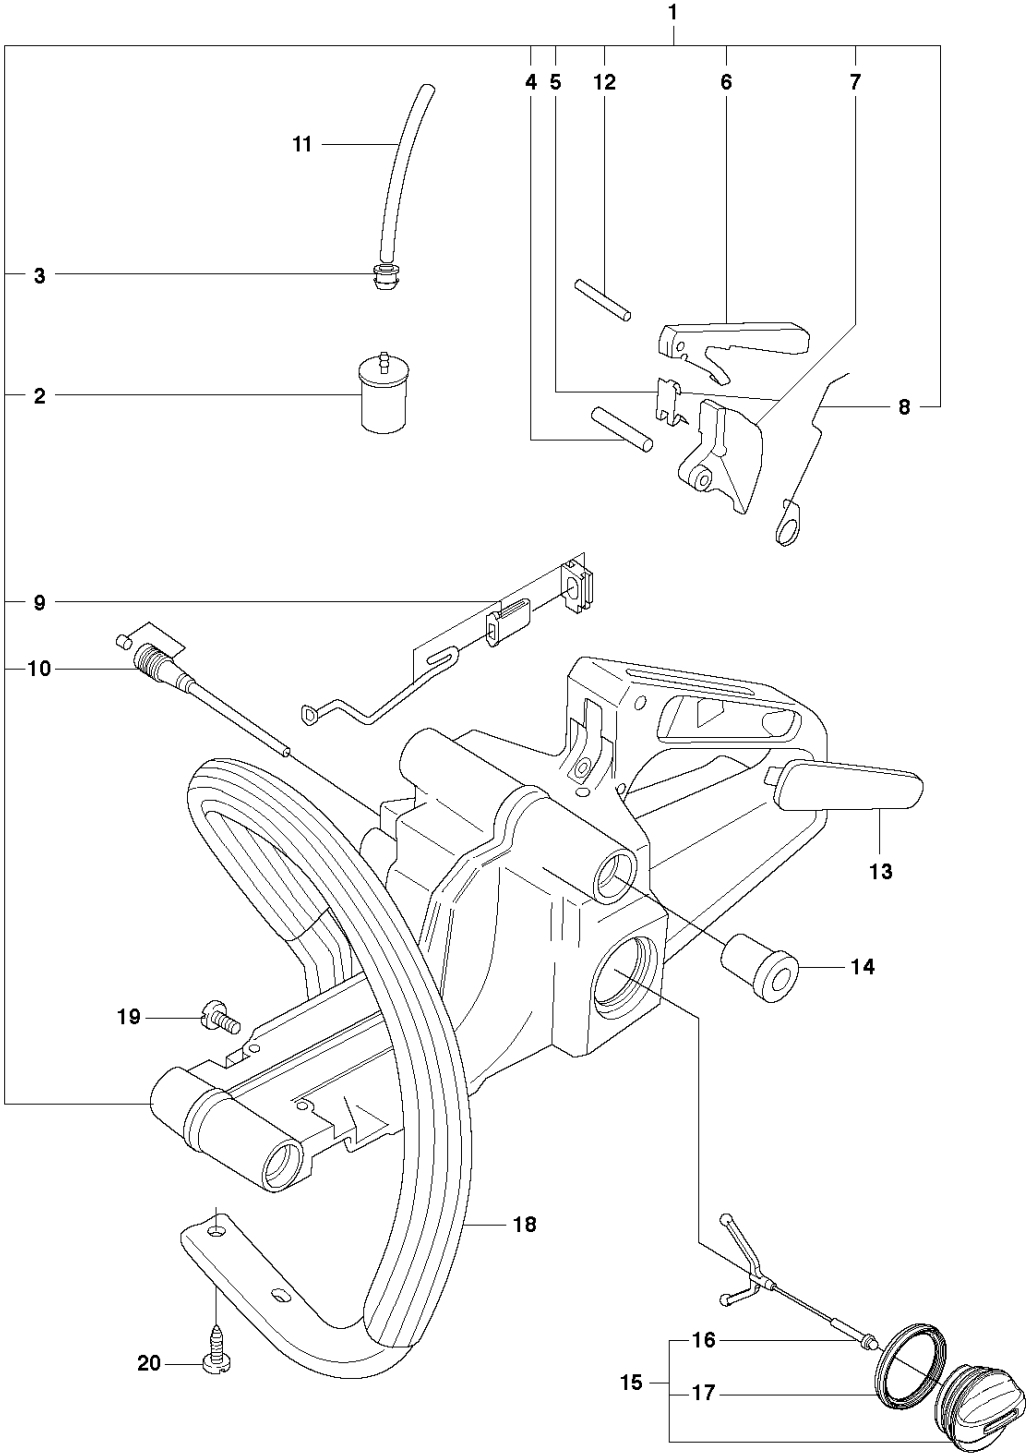

E 55 Rancher
FUEL TANK & HANDLE

FUEL TANK & HANDLE

55 RANCHER, 20101400001-Current

Ref	Part No	Description	Remark	QTY	KIT
1	501 76 13-10	FUEL TANK		1	
2	503 44 32-01	FUEL FILTER		1	1
3	503 73 58-01	BUSHING		1	1
4	720 13 15-20	PARALLEL PIN		1	1
5	503 57 50-01	WEAR PROTECTION		1	1
6	501 87 77-02	THROTTLE LOCKOUT		1	1
7	503 09 79-04	THROTTLE LEVER		1	1
8	503 08 46-01	RECOIL SPRING		1	1
9	501 77 80-02	TRIGGER		1	1
10	501 87 31-01	TANK VENT ASSY		1	1
11	544 32 49-02	FUEL HOSE		1	
12	720 12 42-20	PARALLEL PIN		1	1
13	503 40 47-01	HANDLE INSERT		2	
14	501 76 39-02	ANTIVIBRATION ELEMENT		4	
15	537 21 52-02	TANK CAP ASSY		1	
16	503 57 89-01	HOLDER		1	15
17	537 21 50-01	SEALING		1	15
18	501 87 29-07	FRONT HANDLE ASSY		1	
19	503 21 06-25	SCREW IHSCFT		2	
20	503 21 06-16	SCREW IHSCFT		2