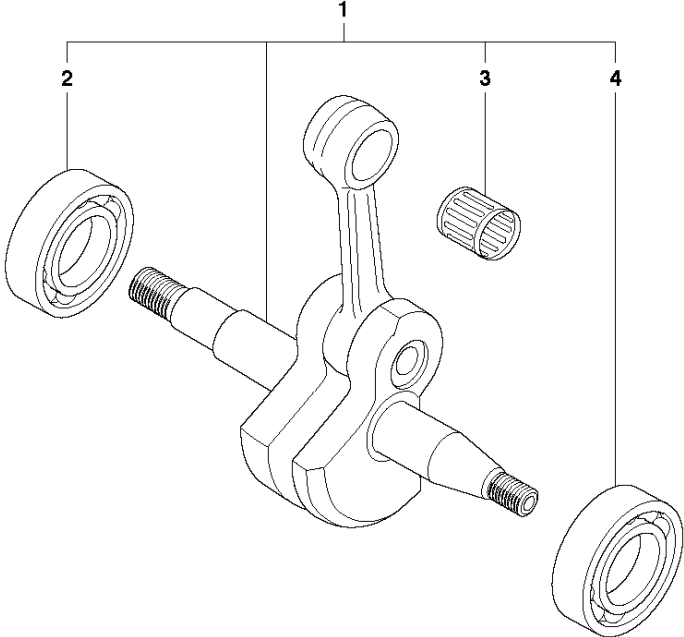

SPARE PARTS LIST

CHAIN SAWS

55 RANCHER, 20101400001-Current

A 55 Rancher
CHAIN BREAK & CLUTCH COVER

CHAIN BRAKE & CLUTCH COVER

55 RANCHER, 20101400001-Current

Ref	Part No	Description	Remark	QTY	KIT
1	503 49 81-03	CLUTCH COVER ASSY		1	
2	503 80 27-01	PIVOT PIN		1	1
3	720 12 33-00	PARALLEL PIN		1	1
4	501 87 53-01	KNEE JOINT ASSY		1	1
5	503 21 28-10	SCREW CCRPANT		1	1
6	501 87 54-01	BRAKE SPRING		1	1
7	503 71 87-01	BRAKE BAND		1	1
8	721 42 52-50	SPRING PIN		1	1
9	735 31 08-20	E-CLIP		1	1
10	506 16 48-01	POSITION SPRING		1	1
11	501 76 81-01	SHAFT		1	1
12	503 49 32-01	CLUTCH COVER		1	1
13	501 87 42-02	HUB CAP		1	1
14	503 21 28-10	SCREW CCRPANT		5	1
15	503 15 21-01	COVER SHEET		1	1
16	501 87 47-01	SPRING		1	1
17	503 89 27-01	HAND GUARD		1	1
18	501 76 80-01	SHAFT		1	1
19	503 20 26-16	SCREW IHSCM		1	1
20	503 52 39-01	SPIKE		1	
21	503 22 00-01	HEXAGON NUT		1	

G 55 Rancher
CRANK SHAFT

CRANKSHAFT

55 RANCHER, 20101400001-Current

Ref	Part No	Description	Remark	QTY	KIT
1	503 57 38-06	CRANKSHAFT ASSY		1	
2	738 22 02-25	BALL BEARING		1	1
3	501 45 16-01	NEEDLE BEARING		1	1
4	738 22 02-25	BALL BEARING		1	1

H 55 Rancher
CLUTCH & OIL PUMP

CLUTCH & OIL PUMP

55 RANCHER, 20101400001-Current

Ref	Part No	Description	Remark	QTY	KIT
1	501 76 32-01	CHAIN GUIDE PLATE		1	
2	725 53 29-55	SCREW IHSCM		1	
3	501 76 37-01	SEALING		1	
4	721 12 10-40	GROOVED PIN		1	
5	503 66 01-02	PUMP PISTON		1	
6	501 77 76-01	OIL PUMP		1	
7	503 10 49-02	PUMP PINION		1	
8	503 10 16-01	SUCTION HOSE ASSY		1	
9	537 11 05-02	CLUTCH ASSY		1	
10	537 35 91-01	CLUTCH SPRING		1	9
11	503 74 54-01	CLUTCH DRUM ASSY	".325""x7"	1	
11	503 45 39-02	CLUTCH DRUM ASSY	3/8x7	1	
12	503 25 34-01	NEEDLE BEARING		1	11
13	501 45 74-02	RIM	".325""x7"	1	11
13	504 52 30-02	RIM	3/8x7	1	11
14	503 23 01-05	WASHER		1	
15	503 08 87-02	CLUTCH DRUM ASSY	".325""x7"	1	
16	503 25 34-01	NEEDLE BEARING		1	15
17	503 23 01-05	WASHER		1	