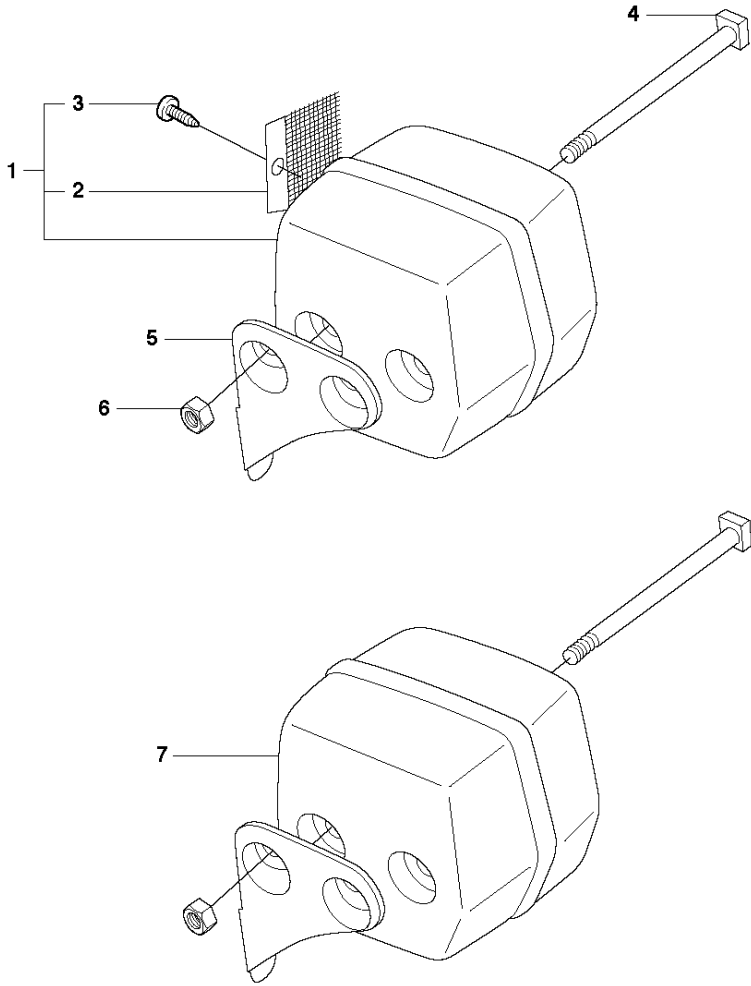

F 55 Rancher
MUFFLER

MUFFLER

55 RANCHER, 20101400001-Current

Ref	Part No	Description	Remark	QTY	KIT
1	503 74 91-03	MUFFLER FF	(FF) EPA, EU1	1	
2	503 74 97-01	SPARK ARRESTER SCREEN		1	1
3	724 12 87-59	SCREW CRPANM		1	1
4	503 21 82-02	SCREW		2	
5	501 76 88-01	BRACKET		1	
6	503 22 24-01	LOCK NUT		2	
7	501 76 66-05	MUFFLER ASSY	(FG)	1