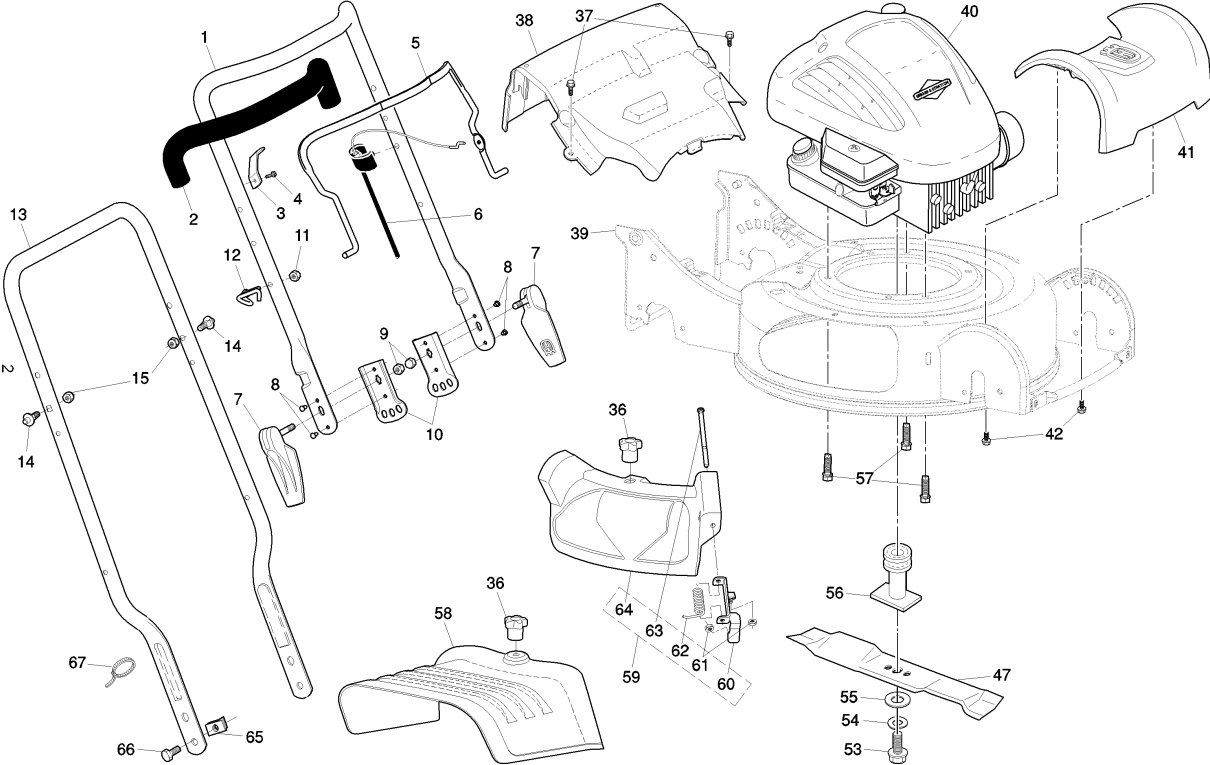

SPARE PARTS LIST

LAWN MOWERS: COMMERCIAL
WALK-BEHINDS

M145, 96131002700, 2009-01

ROTARY LAWN MOWER - - MODEL NUMBER M 145 (96131002700) PRODUCT NUMBER 961 31 00-27

FRAME & ENGINE

M145, 96131002700, 2009-01

Ref	Part No	Description	Remark	QTY KIT
1	532 40 06-04	HANDLE		1
2	532 18 63-62	GRIP, FOAM		1
3	532 01 25-03	BRACKET		1
4	532 75 06-34	SCREW		1
5	532 18 62-98	LEVER		1
6	532 40 80-47	CABLE		1
7	532 41 35-07	KNOB		1
8	532 19 96-97	RIVET		1
9	532 40 04-13	NUT		1
10	532 41 35-34	BRACKET		1
11	532 13 20-04	NUT		1
12	532 19 47-88	GUIDE		1
13	532 41 35-35	HANDLE		1
14	532 19 92-55	PEN		1
15	532 75 11-53	NUT		1
36	532 18 34-47	KNOB		1
37	532 19 94-22	SCREW		1
38	532 41 35-13	DRIVE COVER		1
39	532 41 09-48	OPERATOR'S MANUAL		1
41	532 41 35-81	FRONT COVER		1
42	532 19 41-89	SCREW		1
47	532 19 92-22	MOWER BLADE		1
53	532 19 17-60	SCREW		1
54	532 85 02-63	WASHER		1
55	532 85 10-74	WASHER		1
56	532 40 71-38	ADAPTER		1
57	532 15 04-06	BOLT		1
58	532 42 51-30	GUARD		1
59	532 40 93-14	HOUSING		1
60	532 19 92-68	BRACKET		1
61	532 19 17-30	NUT		1
62	532 18 34-46	SPRING		1
63	532 18 34-45	PIN		1
64	532 41 35-18	HOUSING		1
65	532 40 40-08	NUT		1
66	532 85 09-99	BOLT		1
67	532 06 64-26	HOOP		1

ROTARY LAWN MOWER - - MODEL NUMBER M 145 (96131002700) PRODUCT NUMBER 961 31 00-27

DRIVE

M145, 96131002700, 2009-01

Ref	Part No	Description	Remark	QTY KIT
6	812 00 00-12	RETAINER RING		1
7	532 19 92-45	AXLE		1
12	532 16 34-09	SCREW		1
18	532 40 91-48	NUT		1
20	532 40 01-00	NUT		1
21	872 11 04-07	BOLT		1
22	532 41 35-19	LEVER		1
23	532 16 76-53	KNOB		1
24	532 16 96-75	PIN		1
25	532 41 35-82	LEVER		1
27	532 41 08-31	WHEEL		1
28	532 08 83-48	WASHER		1
29	532 19 74-80	O-RING		1
30	532 41 35-20	BEARING		1
31	532 41 35-80	AXLE		1
32	532 40 00-94	CONNECTION		1
33	532 41 37-27	AXLE		1
42	532 19 99-12	DECAL		1
43	532 18 21-66	DECAL		1
58	872 11 04-07	BOLT		1
61	532 85 02-63	WASHER		1