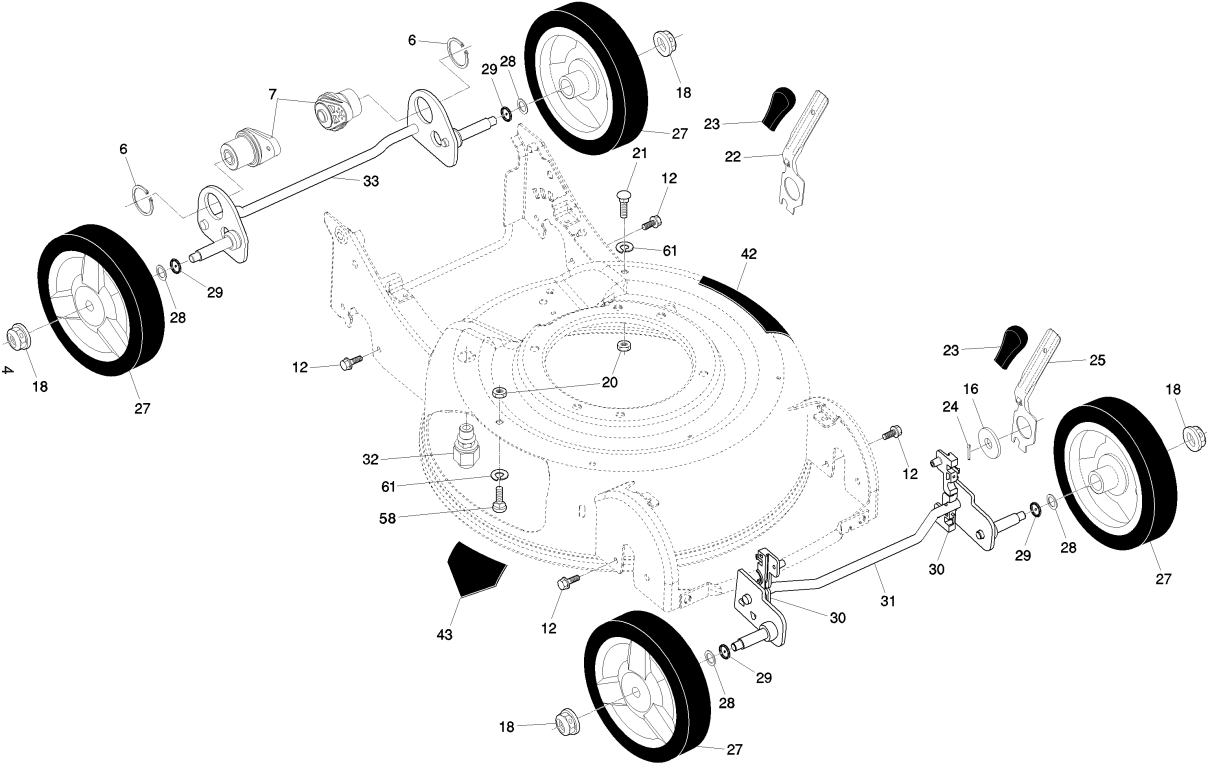

SPARE PARTS LIST

LAWN MOWERS: COMMERCIAL
WALK-BEHINDS

M145, 96131002700, 2009-01

ROTARY LAWN MOWER - - MODEL NUMBER M 145 (96131002700) PRODUCT NUMBER 961 31 00-27

FRAME & ENGINE

M145, 96131002700, 2009-01

Ref	Part No	Description	Remark	QTY KIT
1	532 40 06-04	HANDLE		1
2	532 18 63-62	GRIP, FOAM		1
3	532 01 25-03	BRACKET		1
4	532 75 06-34	SCREW		1
5	532 18 62-98	LEVER		1
6	532 40 80-47	CABLE		1
7	532 41 35-07	KNOB		1
8	532 19 96-97	RIVET		1
9	532 40 04-13	NUT		1
10	532 41 35-34	BRACKET		1
11	532 13 20-04	NUT		1
12	532 19 47-88	GUIDE		1
13	532 41 35-35	HANDLE		1
14	532 19 92-55	PEN		1
15	532 75 11-53	NUT		1
36	532 18 34-47	KNOB		1
37	532 19 94-22	SCREW		1
38	532 41 35-13	DRIVE COVER		1
39	532 41 09-48	OPERATOR'S MANUAL		1
41	532 41 35-81	FRONT COVER		1
42	532 19 41-89	SCREW		1
47	532 19 92-22	MOWER BLADE		1
53	532 19 17-60	SCREW		1
54	532 85 02-63	WASHER		1
55	532 85 10-74	WASHER		1
56	532 40 71-38	ADAPTER		1
57	532 15 04-06	BOLT		1
58	532 42 51-30	GUARD		1
59	532 40 93-14	HOUSING		1
60	532 19 92-68	BRACKET		1
61	532 19 17-30	NUT		1
62	532 18 34-46	SPRING		1
63	532 18 34-45	PIN		1
64	532 41 35-18	HOUSING		1
65	532 40 40-08	NUT		1
66	532 85 09-99	BOLT		1
67	532 06 64-26	HOOP		1

ROTARY LAWN MOWER - - MODEL NUMBER M 145 (96131002700) PRODUCT NUMBER 961 31 00-27

DRIVE

M145, 96131002700, 2009-01

Ref	Part No	Description	Remark	QTY KIT
6	812 00 00-12	RETAINER RING		1
7	532 19 92-45	AXLE		1
12	532 16 34-09	SCREW		1
18	532 40 91-48	NUT		1
20	532 40 01-00	NUT		1
21	872 11 04-07	BOLT		1
22	532 41 35-19	LEVER		1
23	532 16 76-53	KNOB		1
24	532 16 96-75	PIN		1
25	532 41 35-82	LEVER		1
27	532 41 08-31	WHEEL		1
28	532 08 83-48	WASHER		1
29	532 19 74-80	O-RING		1
30	532 41 35-20	BEARING		1
31	532 41 35-80	AXLE		1
32	532 40 00-94	CONNECTION		1
33	532 41 37-27	AXLE		1
42	532 19 99-12	DECAL		1
43	532 18 21-66	DECAL		1
58	872 11 04-07	BOLT		1
61	532 85 02-63	WASHER		1