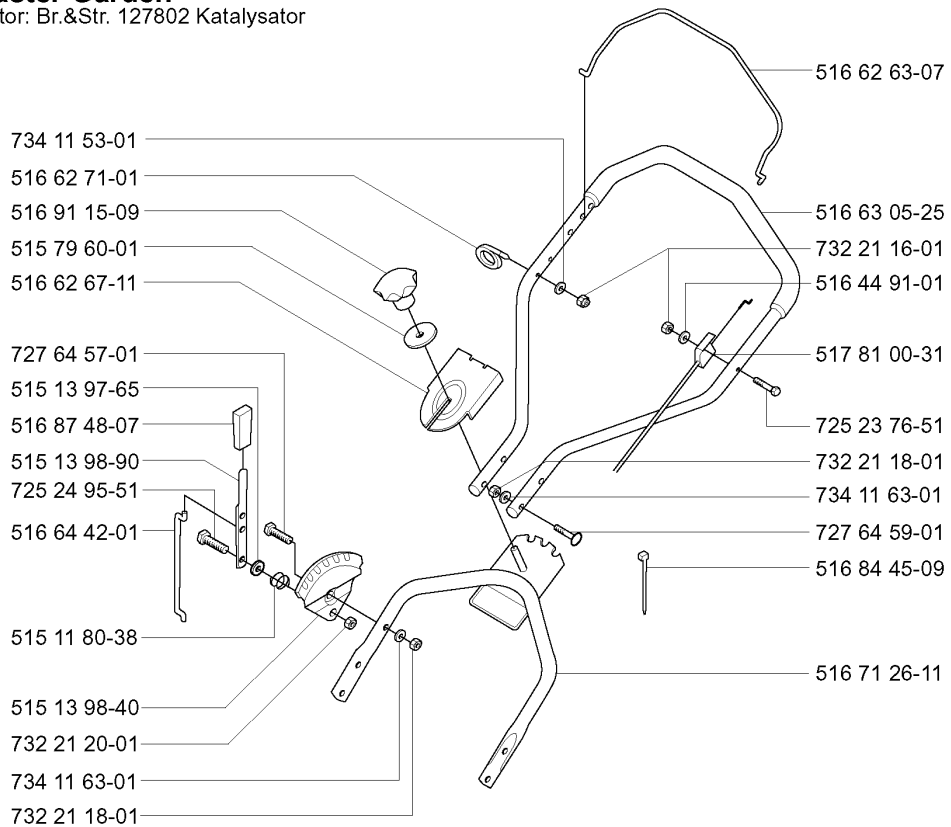

A Master Garden
Motor: Br.&Str. 127802 Katalysator