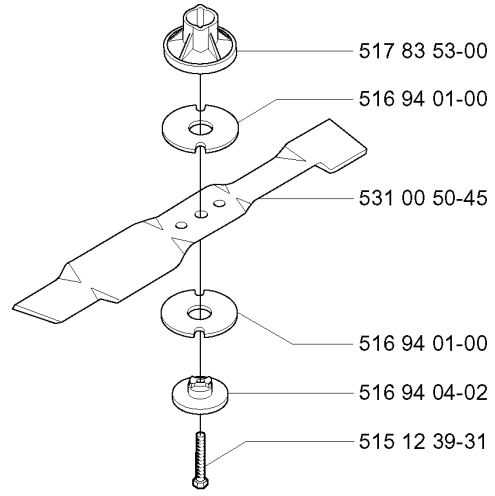

C Master Garden
Motor: Br.&Str. 127802 Katalysator