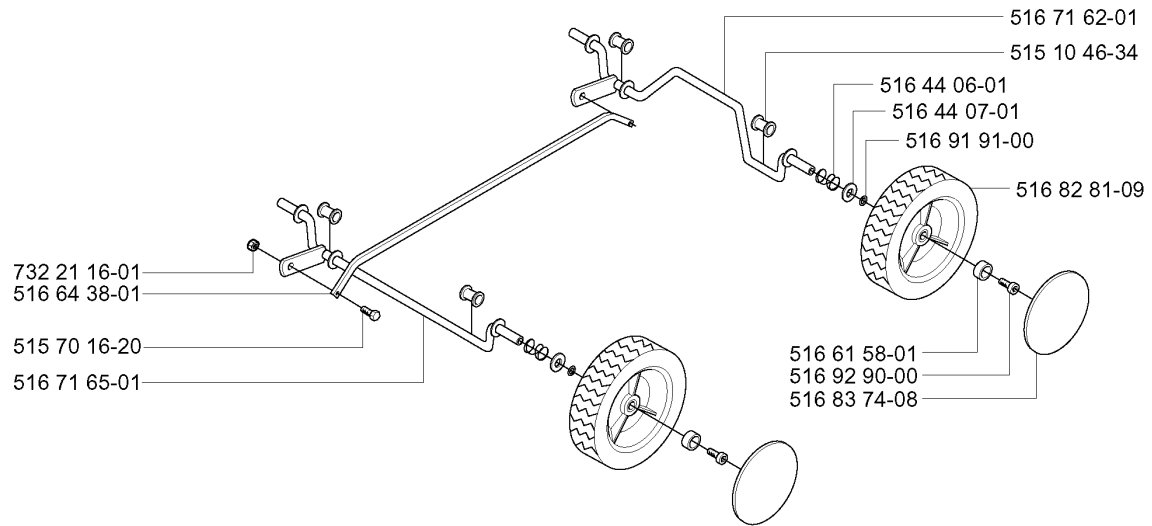

E

Master Garden

Motor: Br.&Str. 127802 Katalysator