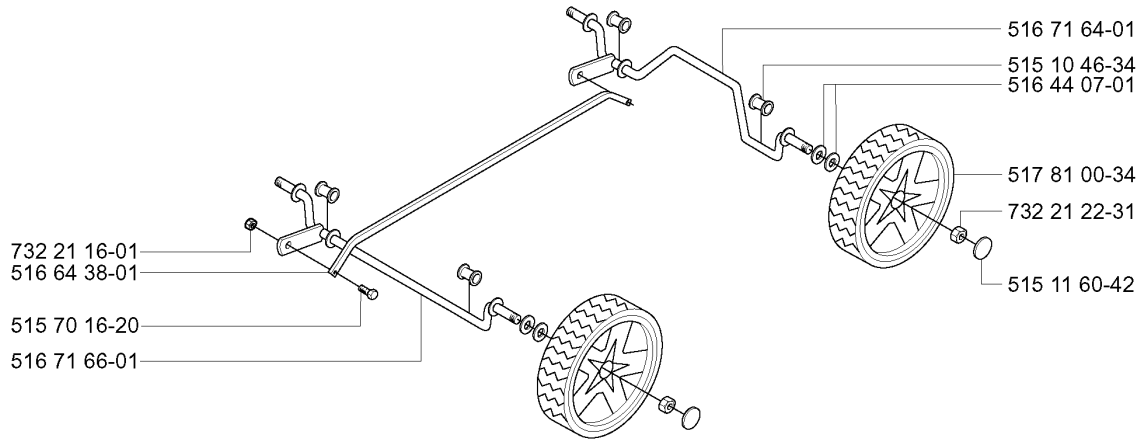

E Master Pro
Motor: Br.&Str. 128802 Katalysator