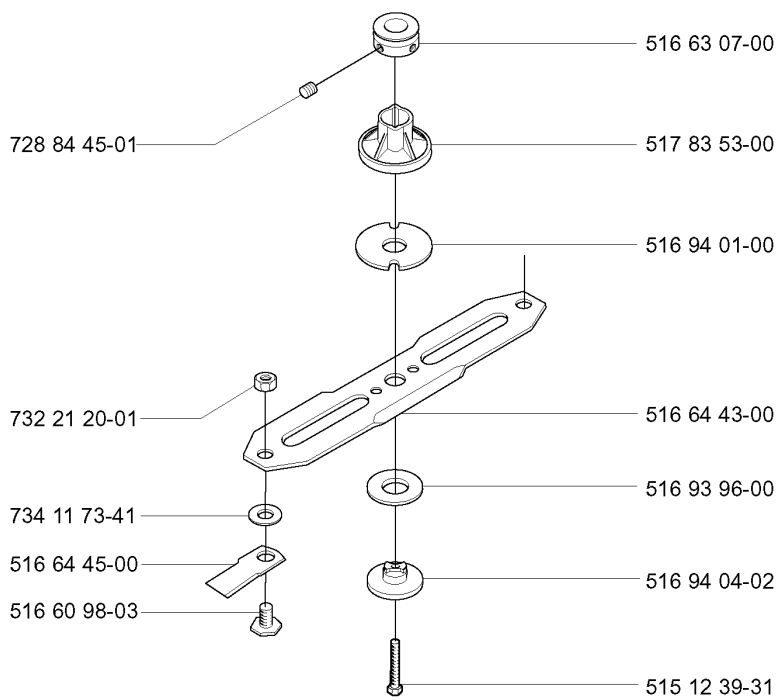

D Master Pro S
Motor: Br.&Str. 128802 Katalysator