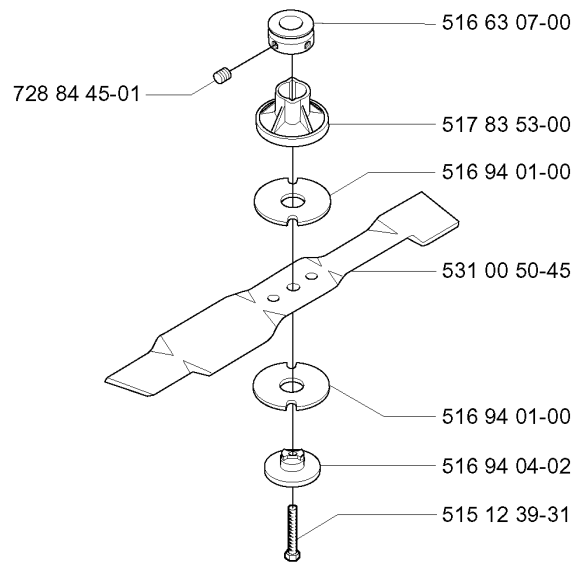

C Master Garden S
Motor: Br.&Str. 127802 Katalysator