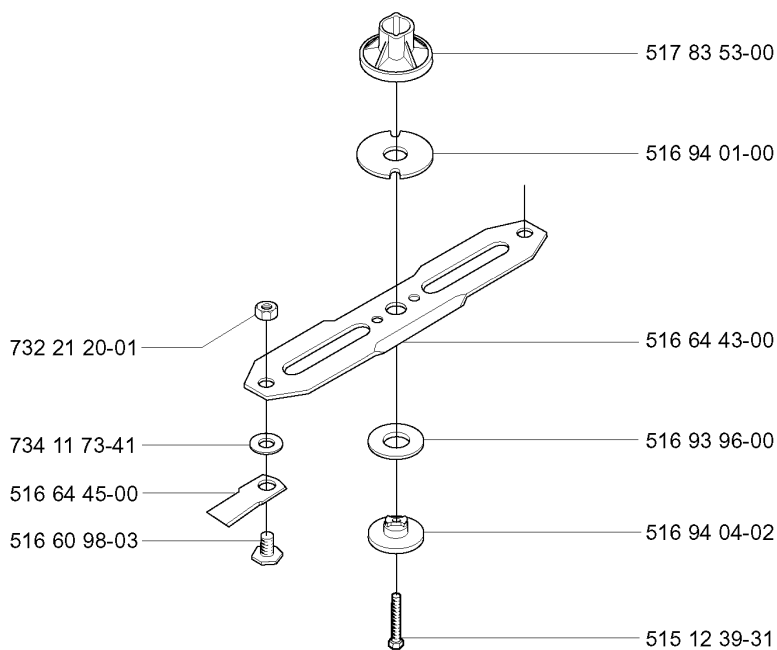

D Master Pro
Motor: Br.&Str. 128802 Katalysator