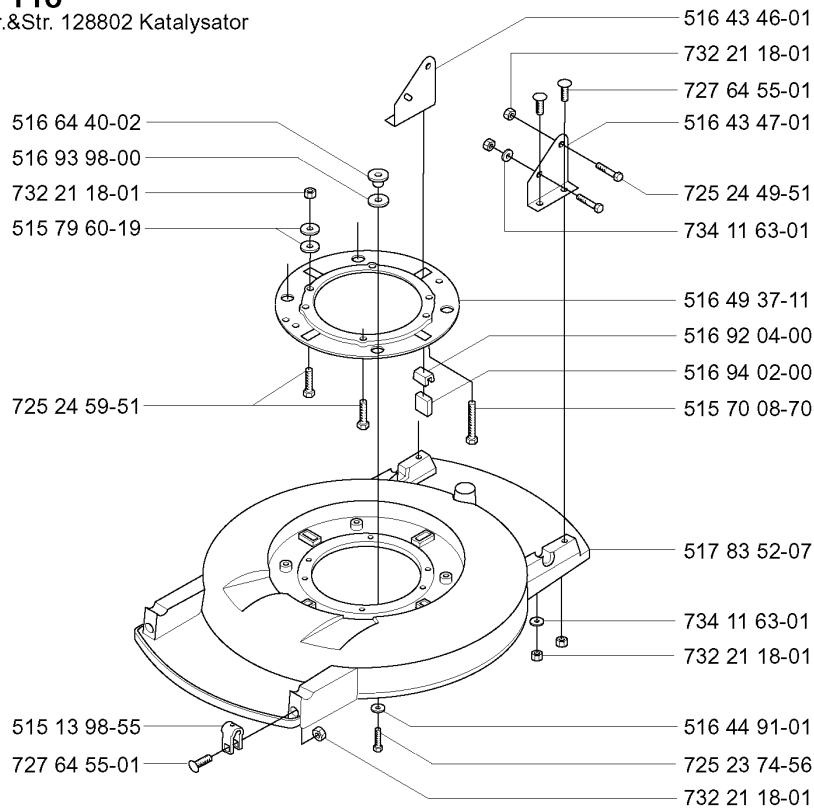

B

Master Pro

Motor: Br.&Str. 128802 Katalysator