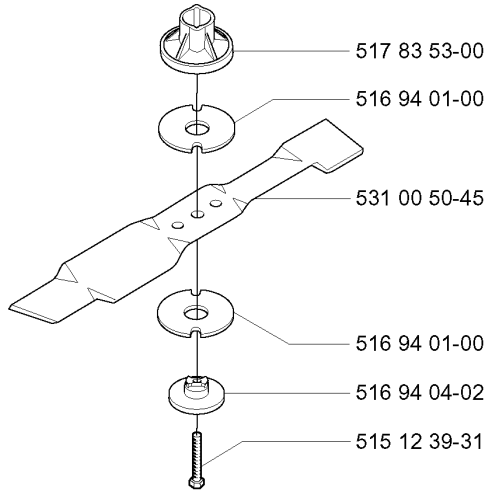

C Master Pro
Motor: Br.&Str. 128802 Katalysator