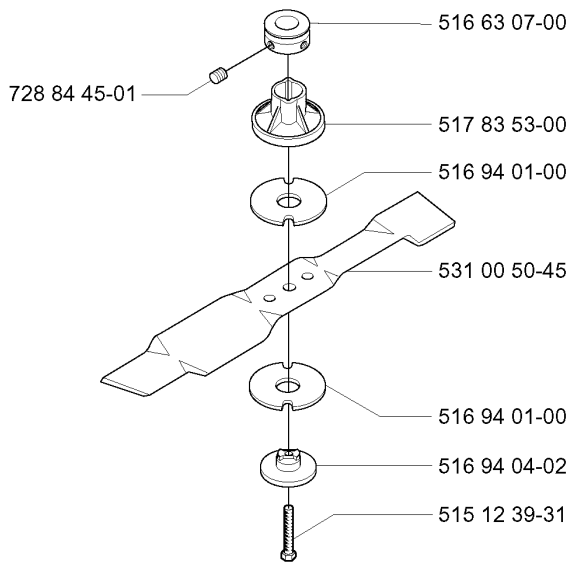

C Master Pro S
Motor: Br.&Str. 128802 Katalysator