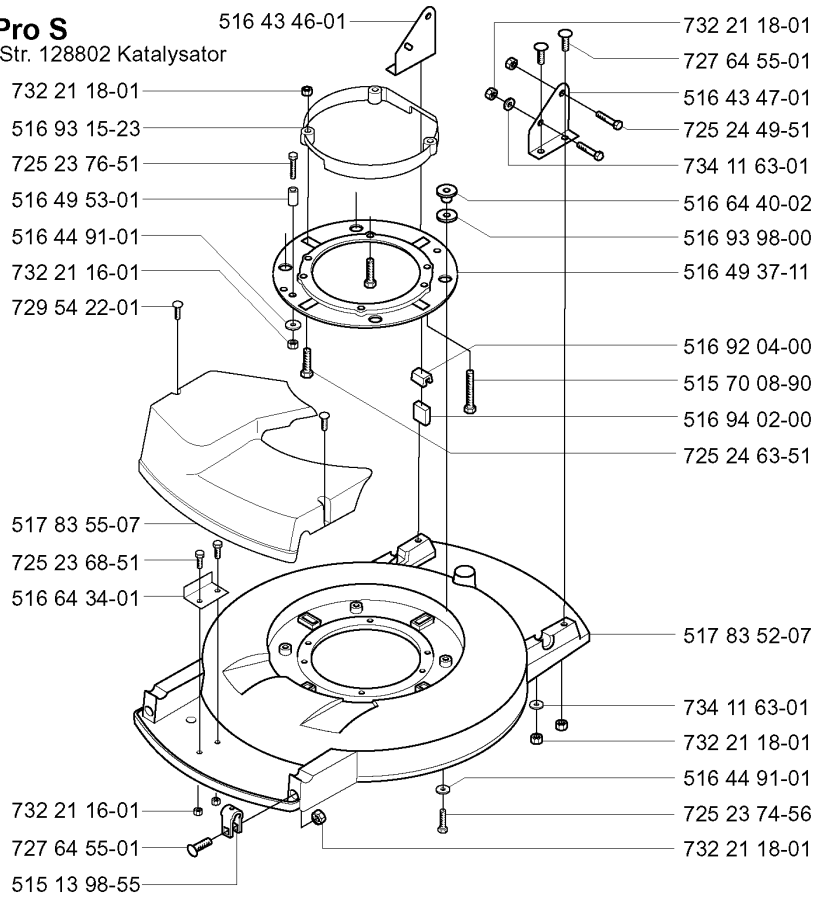

B

Master Pro S

Motor: Br.&Str. 128802 Katalysator