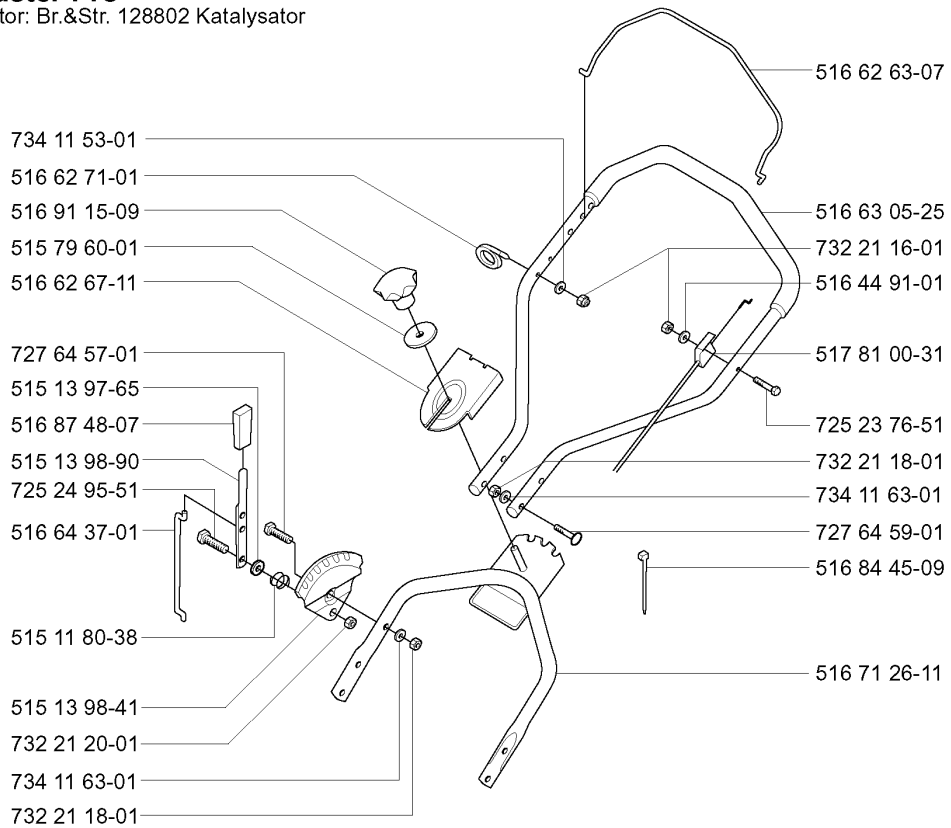

A Master Pro
Motor: Br.&Str. 128802 Katalysator