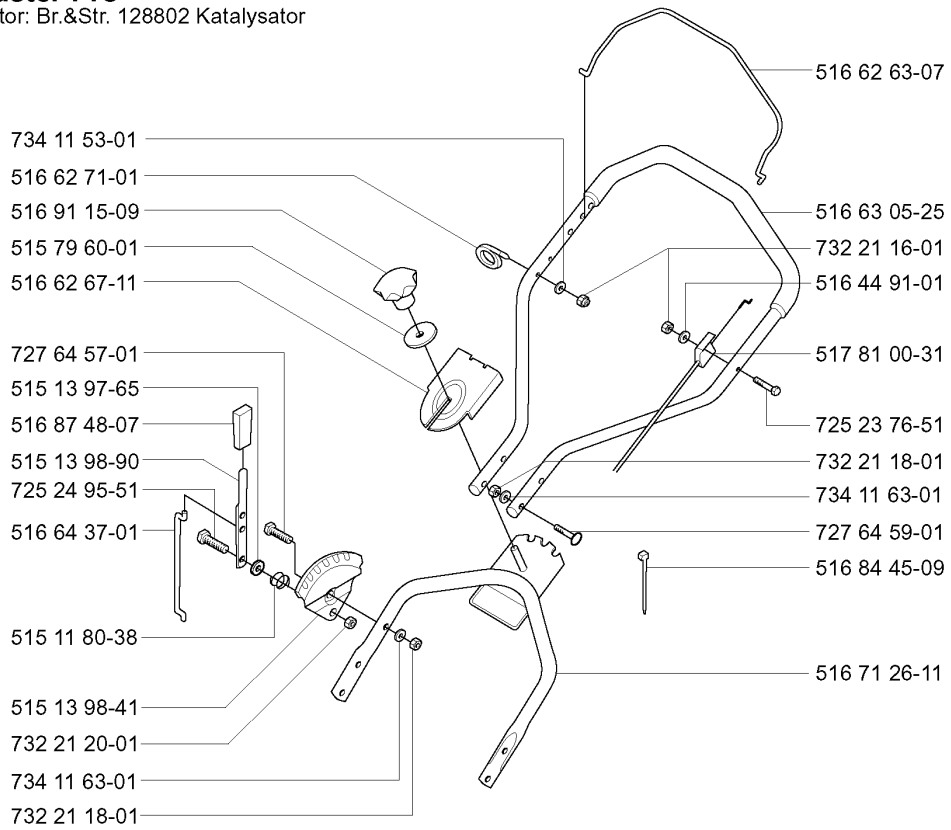

A Master Pro
Motor: Br.&Str. 128802 Katalysator