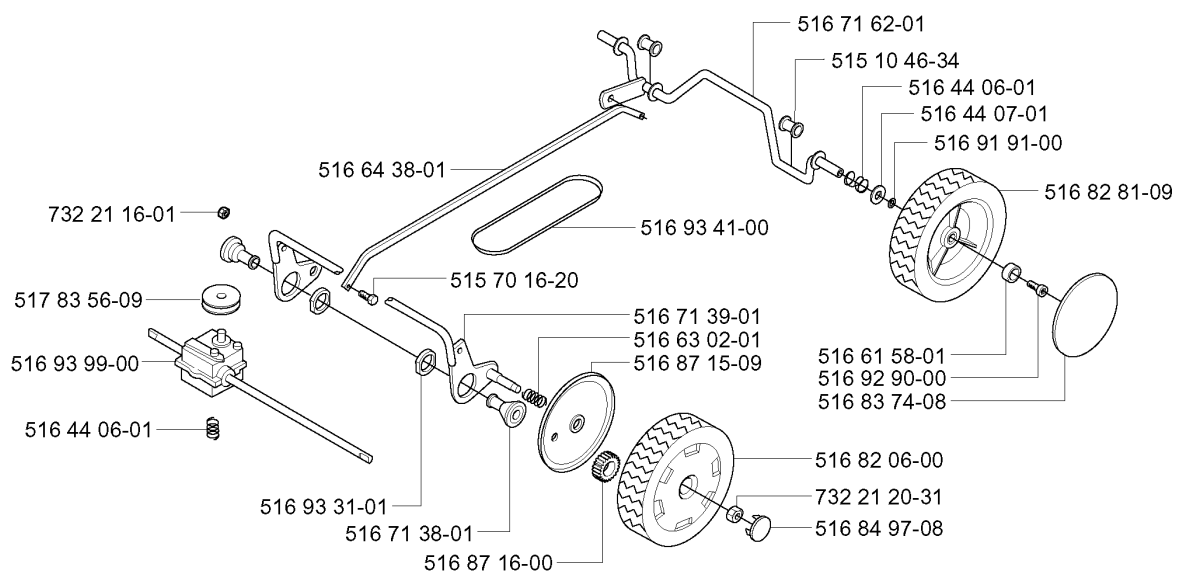

E

Master Garden S

Motor: Br.&Str. 127802 Katalysator