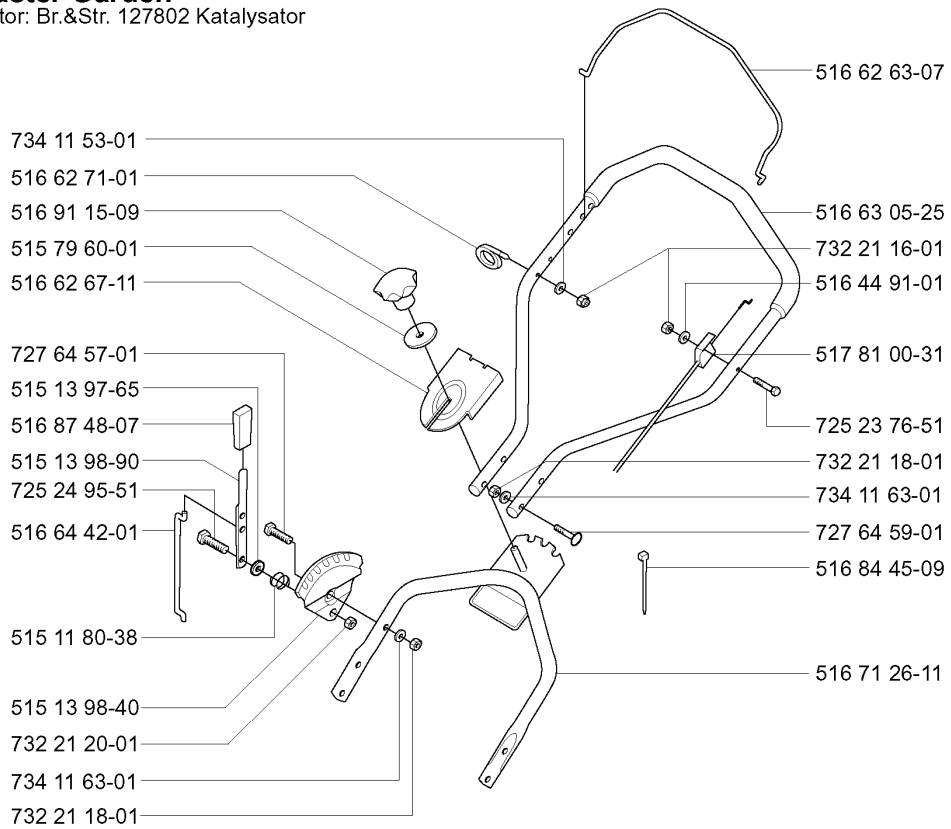

A Master Garden
Motor: Br.&Str. 127802 Katalysator