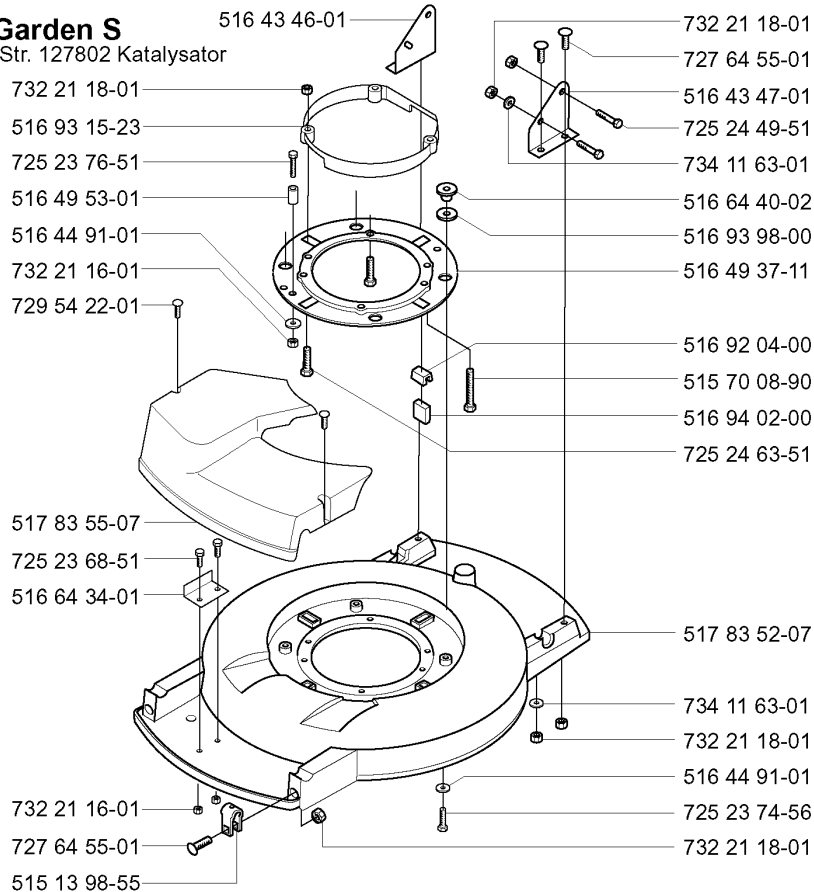

B

Master Garden S

Motor: Br.&Str. 127802 Katalysator