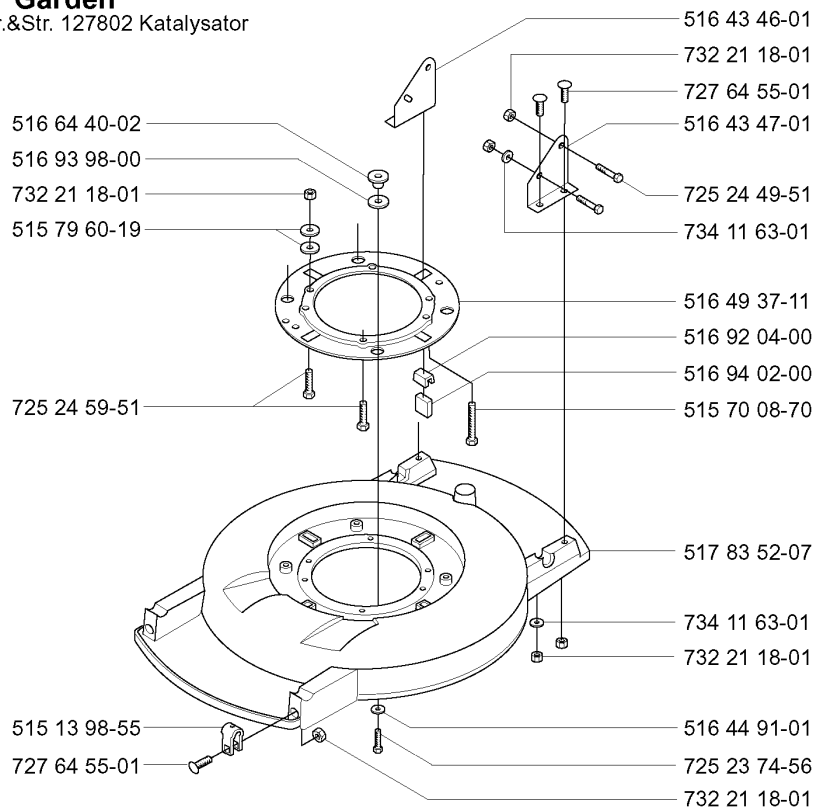

B

Master Garden

Motor: Br.&Str. 127802 Katalysator