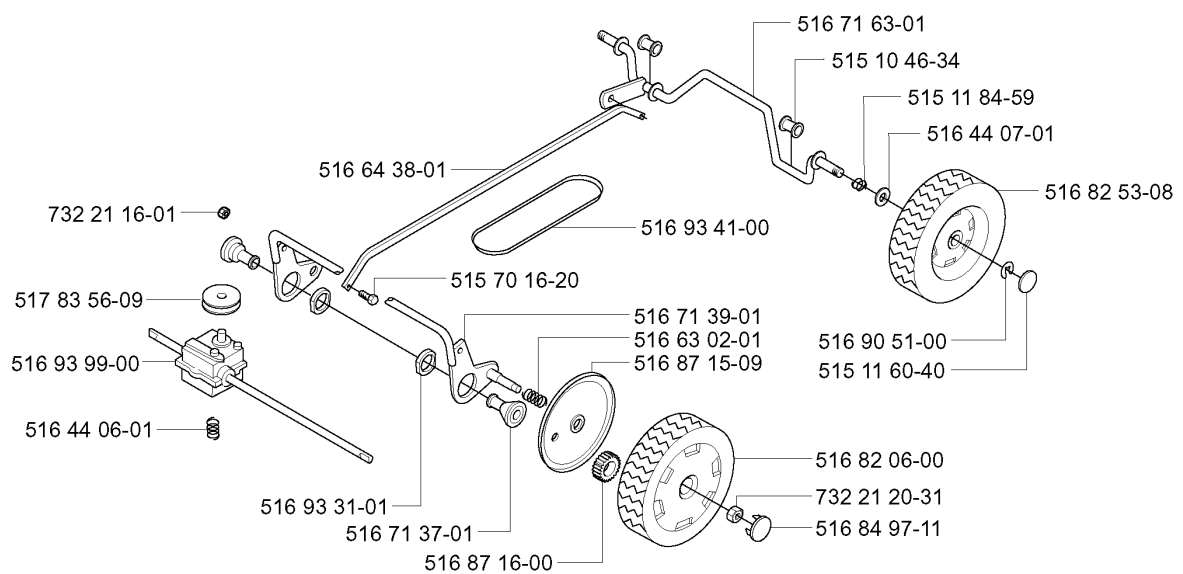

E Master Pro S
Motor: Br.&Str. 128802 Katalysator