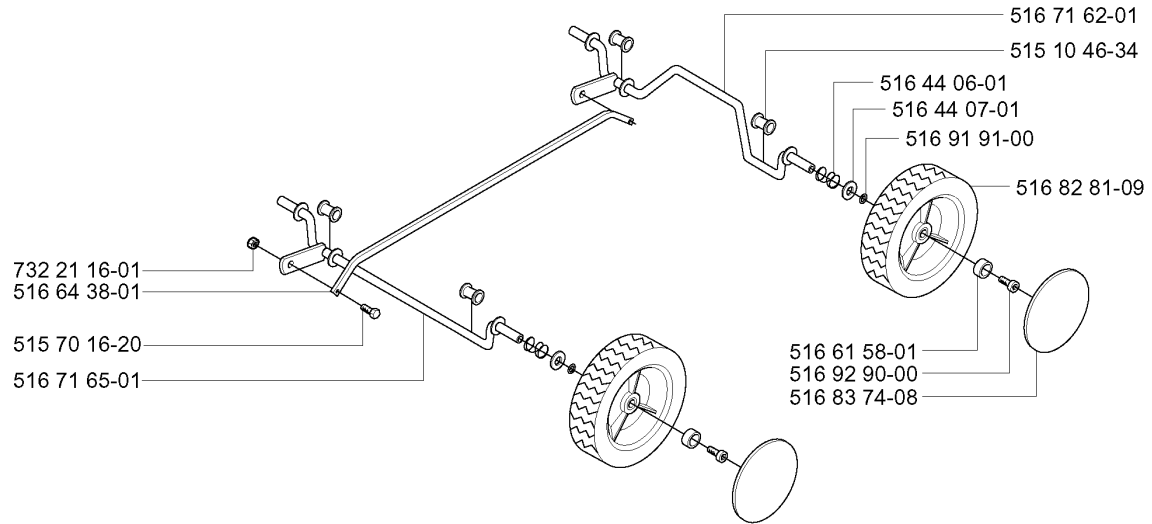

E

Master Garden

Motor: Br.&Str. 127802 Katalysator