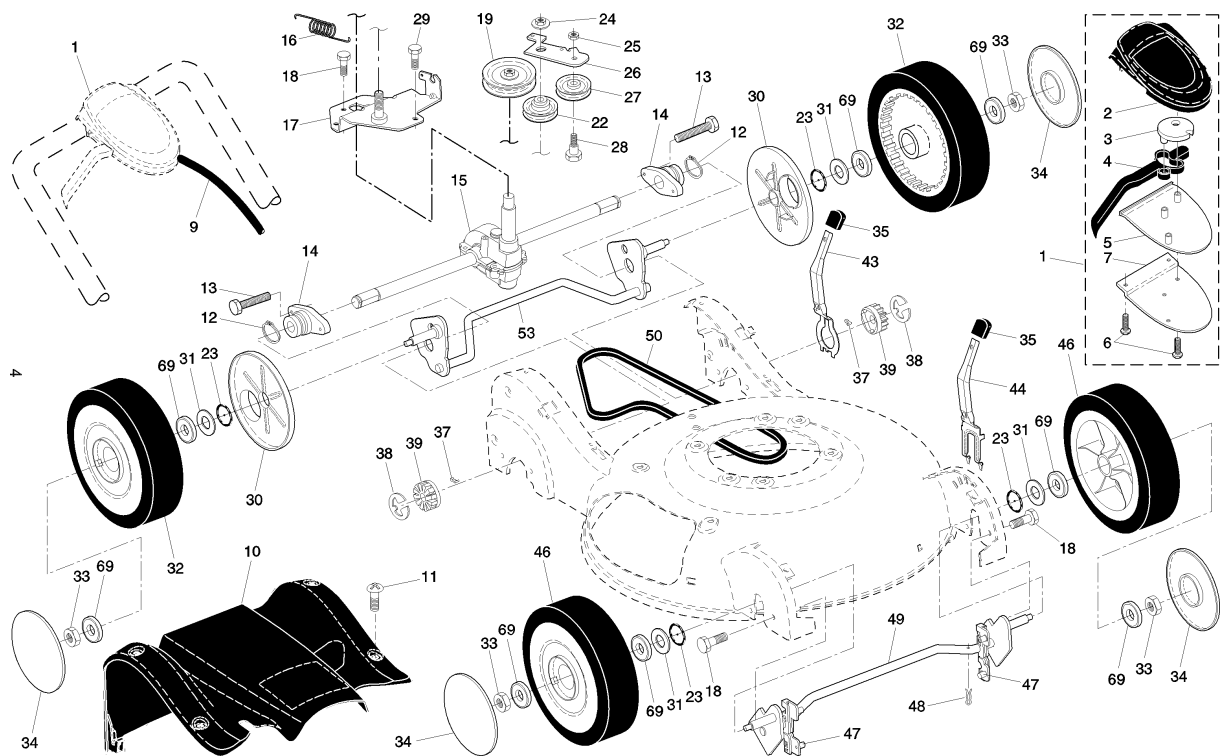

ROTARY LAWN MOWER - MODEL NUMBER R152SVH-BBC (96141006304) PRODUCT NUMBER 961 41 00-63

Ref	Part No	Description	Remark	QTY KIT
1	532 19 70-12	CONTROL		1
2	532 41 16-73	COVER		1
3	532 18 73-53	DISC		1
4	532 19 00-37	ARM		1
5	532 41 16-64	COVER		1
6	532 18 16-98	SCREW		1
7	532 40 07-23	BRACKET		1
9	532 19 70-11	CABLE		1
10	532 41 69-63	DRIVE COVER		1
11	532 19 41-88	SCREW		1
12	812 00 00-12	RETAINER RING		1
13	532 08 86-52	SCREW		1
14	532 40 80-27	BEARING		1
15	532 41 92-11	GEARBOX		1
16	532 40 65-58	SPRING		1
17	532 40 80-05	BELT		1
18	532 16 34-09	SCREW		1
19	532 19 40-18	PULLEY		1
22	532 19 37-91	PULLEY		1
23	532 19 74-80	O-RING		1
24	532 40 91-49	NUT		1
25	873 93 05-00	NUT		1
26	532 41 67-36	ARM		1
27	532 16 60-43	PULLEY		1
28	532 16 08-29	BOLT		1
29	817 06 04-10	SCREW		1
30	532 18 34-57	SHIELD		1
31	532 08 83-48	WASHER		1
32	532 19 26-22	WHEEL		1
33	532 40 91-48	NUT		1
34	532 18 34-42	RADKAPPE		1
35	532 18 59-94	KNOB		1
37	532 40 48-45	PAWL, DRIVE		1
38	812 00 00-58	E-CLIP		1
39	532 40 38-49	PINION		1
43	532 19 05-20	LEVER		1
44	532 19 05-18	LEVER		1
46	532 19 22-32	WHEEL		1
47	532 18 34-38	BUSHING		1
48	532 16 96-75	PIN		1
49	532 19 64-69	SHAFT		1
50	532 40 80-31	BELT		1
53	532 41 67-40	REAR AXLE		1
69	532 75 10-68	BEARING		1