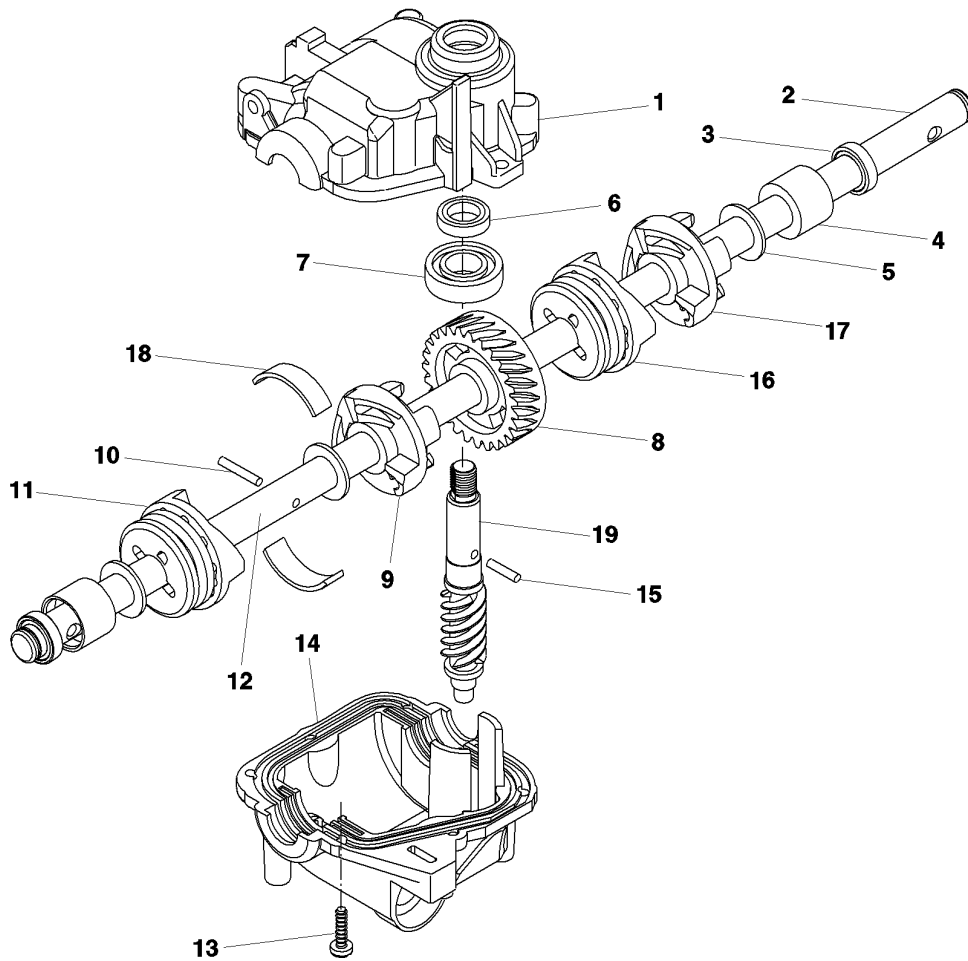

ROTARY LAWN MOWER - - MODEL NUMBER R152SVH (96141013302)
PRODUCT NUMBER 961 41 01-33
GEARCASE ASSEMBLY - PART NUMBER 532 40 80-29

GEAR CASE

R152 SVH, 96141013302, 2008-02

Ref	Part No	Description	Remark	QTY KIT
1	532 41 27-36	CASE		1
2	532 41 32-69	SHAFT		1
3	532 18 35-08	SEAL, OUTPUT SHAFT		1
4	532 18 35-11	BUSHING		1
5	532 18 35-09	WASHER		1
6	532 18 35-14	SEAL, INPUT SHAFT		1
7	532 18 35-06	BALL BEARING		1
8	532 41 27-42	GEAR		1
9	532 41 27-40	MOVEABLE DOG CLUTCH LH		1
10	532 41 27-46	PIN 3.50.337		1
11	532 41 27-39	FIXED DOG CLUTCH LH		1
12	532 41 32-68	SHAFT		1
13	532 18 35-13	SCREW		1
14	532 41 27-47	CASE		1
15	532 41 27-41	PIN 7 33732		1
16	532 41 27-43	CLUTCH		1
17	532 41 27-44	FIXED DOG CLUTCH RH		1
18	532 41 07-31	SPRING		1
19	532 41 32-67	SHAFT		1