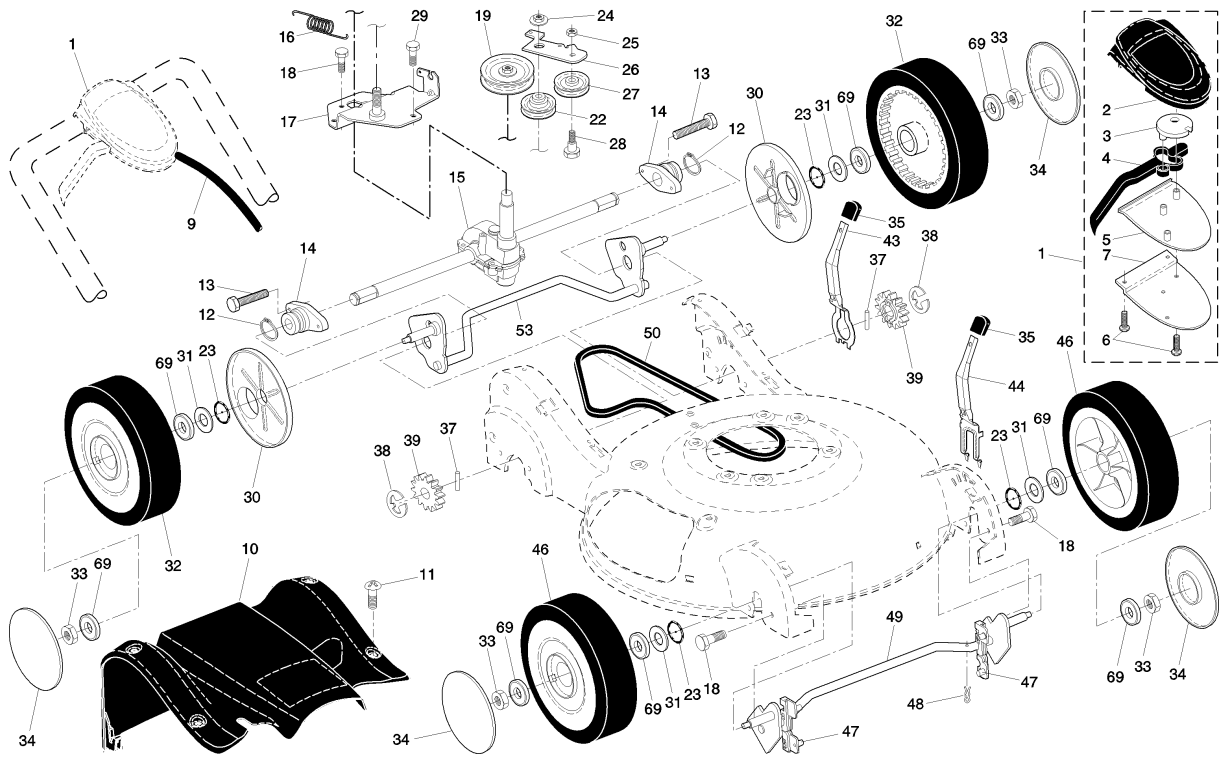

ROTARY LAWN MOWER - - MODEL NUMBER R152SVH (96141013302) PRODUCT NUMBER 961 41 01-33

DRIVE

R152 SVH, 96141013302, 2008-02

Ref	Part No	Description	Remark	QTY KIT
1	532 19 70-12	CONTROL		1
2	532 41 16-73	COVER		1
3	532 18 73-53	DISC		1
4	532 19 00-37	ARM		1
5	532 41 16-64	COVER		1
6	532 18 16-98	SCREW		1
7	532 40 07-23	BRACKET		1
9	532 19 70-11	CABLE		1
10	532 41 69-63	DRIVE COVER		1
11	532 19 41-88	SCREW		1
12	812 00 00-12	RETAINER RING		1
13	532 19 41-86	SCREW		1
14	532 40 80-27	BEARING		1
15	532 40 80-29	GEARBOX ASSY		1
16	532 40 65-58	SPRING		1
17	532 40 80-05	BELT		1
18	532 16 34-09	SCREW		1
19	532 19 40-18	PULLEY		1
22	532 19 37-91	PULLEY		1
23	532 19 74-80	O-RING		1
24	532 40 91-49	NUT		1
25	873 93 05-00	NUT		1
26	532 41 67-36	ARM		1
27	532 16 60-43	PULLEY		1
28	532 16 08-29	BOLT		1
29	817 06 04-10	SCREW		1
30	532 18 34-57	SHIELD		1
31	532 08 83-48	WASHER		1
32	532 19 26-22	WHEEL		1
33	532 40 91-48	NUT		1
34	532 18 34-42	RADKAPPE		1
35	532 18 59-94	KNOB		1
37	532 40 48-45	PAWL, DRIVE		1
38	812 00 00-58	E-CLIP		1
39	532 40 38-49	PINION		1
43	532 19 05-20	LEVER		1
44	532 19 05-18	LEVER		1
46	532 19 22-32	WHEEL		1
47	532 18 34-38	BUSHING		1
48	532 16 96-75	PIN		1
49	532 19 64-69	SHAFT		1
50	532 40 80-31	BELT		1
53	532 41 67-40	REAR AXLE		1
69	532 75 10-68	BEARING		1