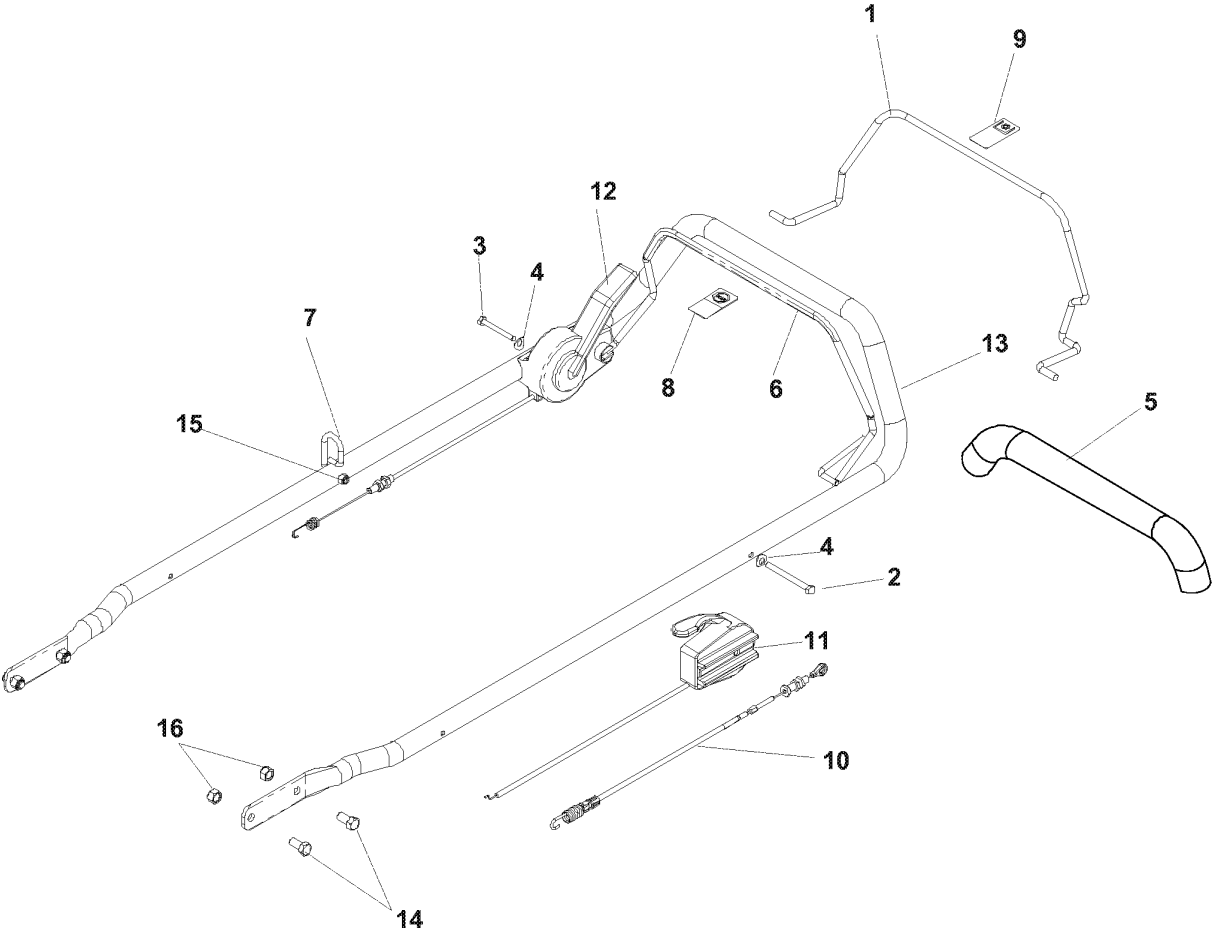

HANDLE & CONTROLS

BLADE, BRAKE, CLUTCH (BBC)
MODELS: 968999286, 968999287, 968999640

HANDLE & CONTROLS

W21 SBK, 968999286, 2007-03

Ref	Part No	Description	Remark	QTY KIT
1	539 11 19-93	BAIL		1
2	539 11 22-76	HCS, M6-1.0 X 70, GR8.8		1
3	539 11 22-77	HCS, M6-1.0 X 50, GR8.8		1
4	539 11 04-88	WASHER, 5/16, WAVE		2
5	539 12 26-35	FOAM GRIP (GROUND) 15'		1
6	539 11 29-07	BAIL		1
7	539 11 29-22	ROPE GUIDE		1
8	539 11 30-67	DECAL		1
9	539 11 30-68	DECAL		1
10	539 11 31-10	CONTROL		1
11	539 11 31-13	THROTTLE CABLE ASSY		1
12	539 11 31-14	CABLE		1
13	539 11 31-17	HANDLE		1
14	539 99 01-34	BOLT		4
15	539 97 69-78	NUT		1
16	539 97 69-79	NUT		4
539 976856	539 97 68-56	TIE WRAP		7