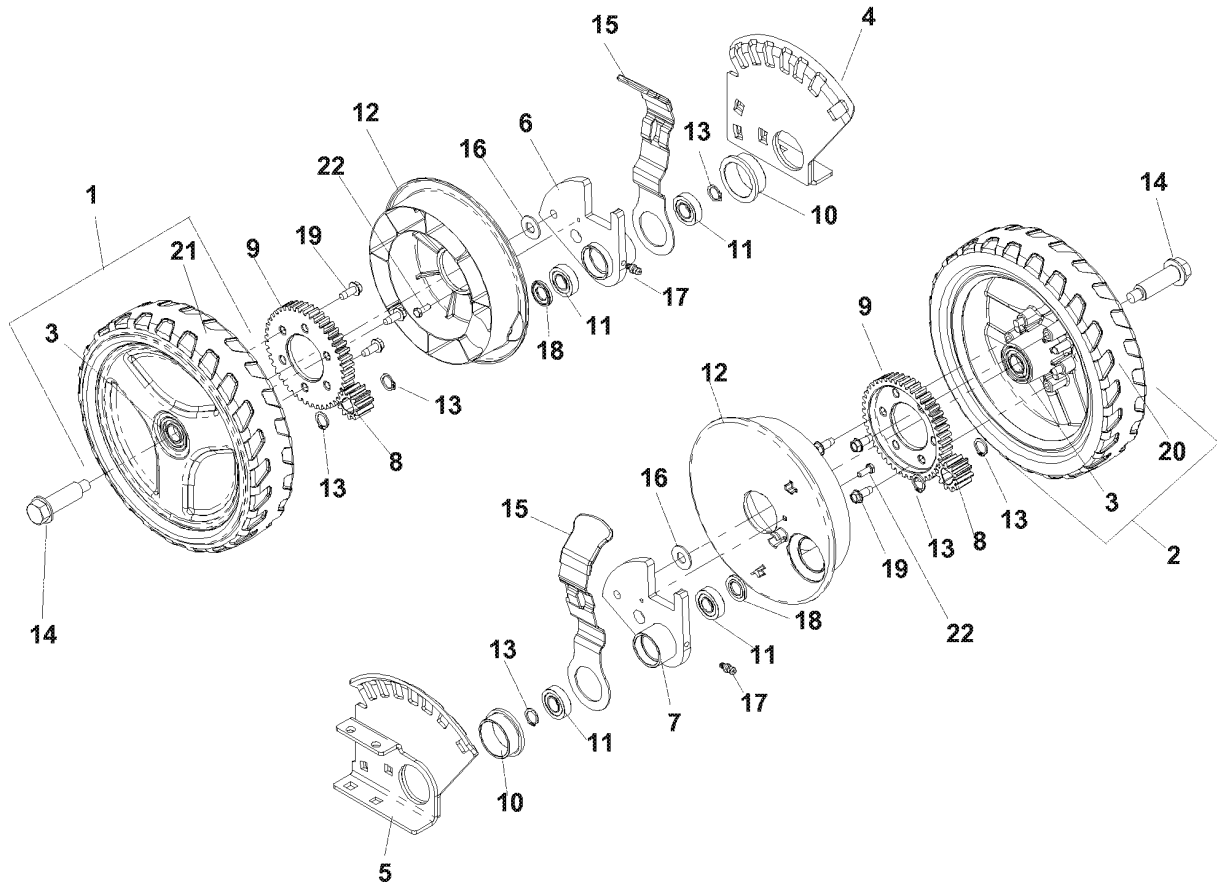

## WHEELS &amp; TIRES

W21 SBK, 968999286, 2007-03

Ref	Part No	Description	Remark	QTY KIT
1	539 11 15-03	WHEEL		1
2	539 11 19-72	WHEEL		1
3	539 11 18-86	FRONT DECK PLATE, LEFT		1
4	539 11 18-88	FRONT PLATE, LEFT		1
5	539 11 18-87	FRONT DECK PLATE, RIGHT		1
6	539 11 18-89	FRONT PLATE, RIGHT		1
7	539 11 18-73	SHOULDER BOLT		2
8	539 11 18-94	LEVER		2
9	539 11 18-97	WASHER, 3/8, SPEC		2
10	539 11 19-55	WHEEL PLATE, FRONT		2
11	539 11 27-89	AXLE WASHER		2
12	539 11 02-67	BUSHING		2
13	539 99 01-18	WASHER		2
14	539 99 01-84	NUT		6
15	539 99 01-88	WASHER		6
16	539 99 05-63	SCREW		2
17	539 99 07-99	BOLT		6
18	539 11 19-71	TIRE, 9", RIGHT		1
19	539 11 15-02	TIRE, 9", LEFT		1
20	539 11 15-04	BEARING		2

## WHEELS &amp; TIRES

W21 SBK, 968999286, 2007-03

Ref	Part No	Description	Remark	QTY KIT
1	539 11 15-03	WHEEL		1
2	539 11 19-72	WHEEL		1
3	539 11 15-04	BEARING		2
4	539 11 15-13	WHEEL MOUNT, LEFT		1
5	539 11 18-75	WHEEL MOUNT, RIGHT		1
6	539 11 15-19	OUTER WHEEL, LEFT		1
7	539 11 18-67	OUTER WHEEL, RIGHT		1
8	539 11 15-09	PINION		2
9	539 11 15-11	GEAR		2
10	539 11 15-16	BUSHING		2
11	539 11 15-17	BEARING, TRANSMISSION SHAFT		4
12	539 11 15-47	DEBRIS GUARD		2
13	539 11 18-72	RING		6
14	539 11 18-73	SHOULDER BOLT		2
15	539 11 19-50	LEVER		2
16	539 11 27-89	AXLE WASHER		2
17	539 11 56-38	ZERK, 3/16, DRIVE IN		2
18	539 11 31-38	WASHER		2
19	539 99 03-62	SCREW		6
20	539 11 19-71	TIRE, 9", RIGHT		1
21	539 11 15-02	TIRE, 9", LEFT		1
22	539 99 04-11	SCREW		2