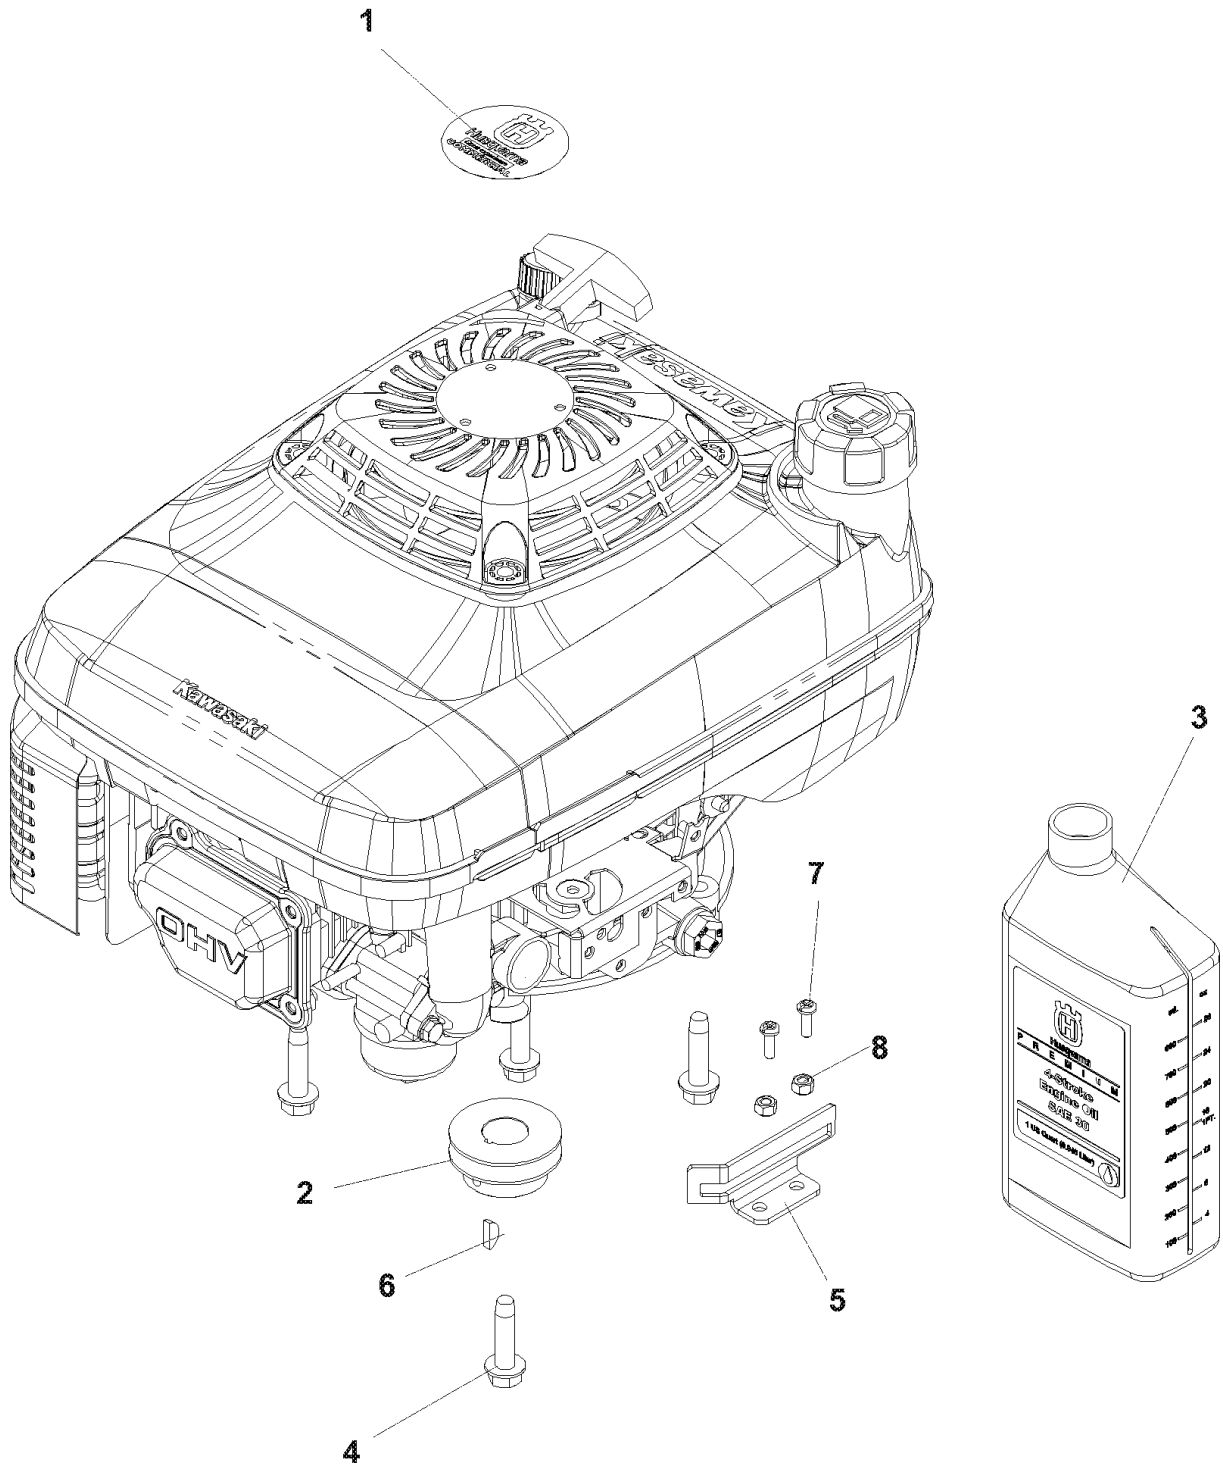

ENGINE

KAWASAKI BBC
MODEL: 968999286

ENGINE

W21 SBK, 968999286, 2007-03

Ref	Part No	Description	Remark	QTY KIT
1	539 11 01-24	DECAL		1
2	539 11 15-25	ENGINE PULLEY		1
3	539 11 29-46	OIL W/LABEL, QT		1
4	539 11 19-70	BOLT		4
5	539 11 33-91	DECK GUARD, BBC		1
6	539 91 00-08	KEY		1
7	539 97 69-52	SCREW		2
8	539 97 69-77	NUT		2