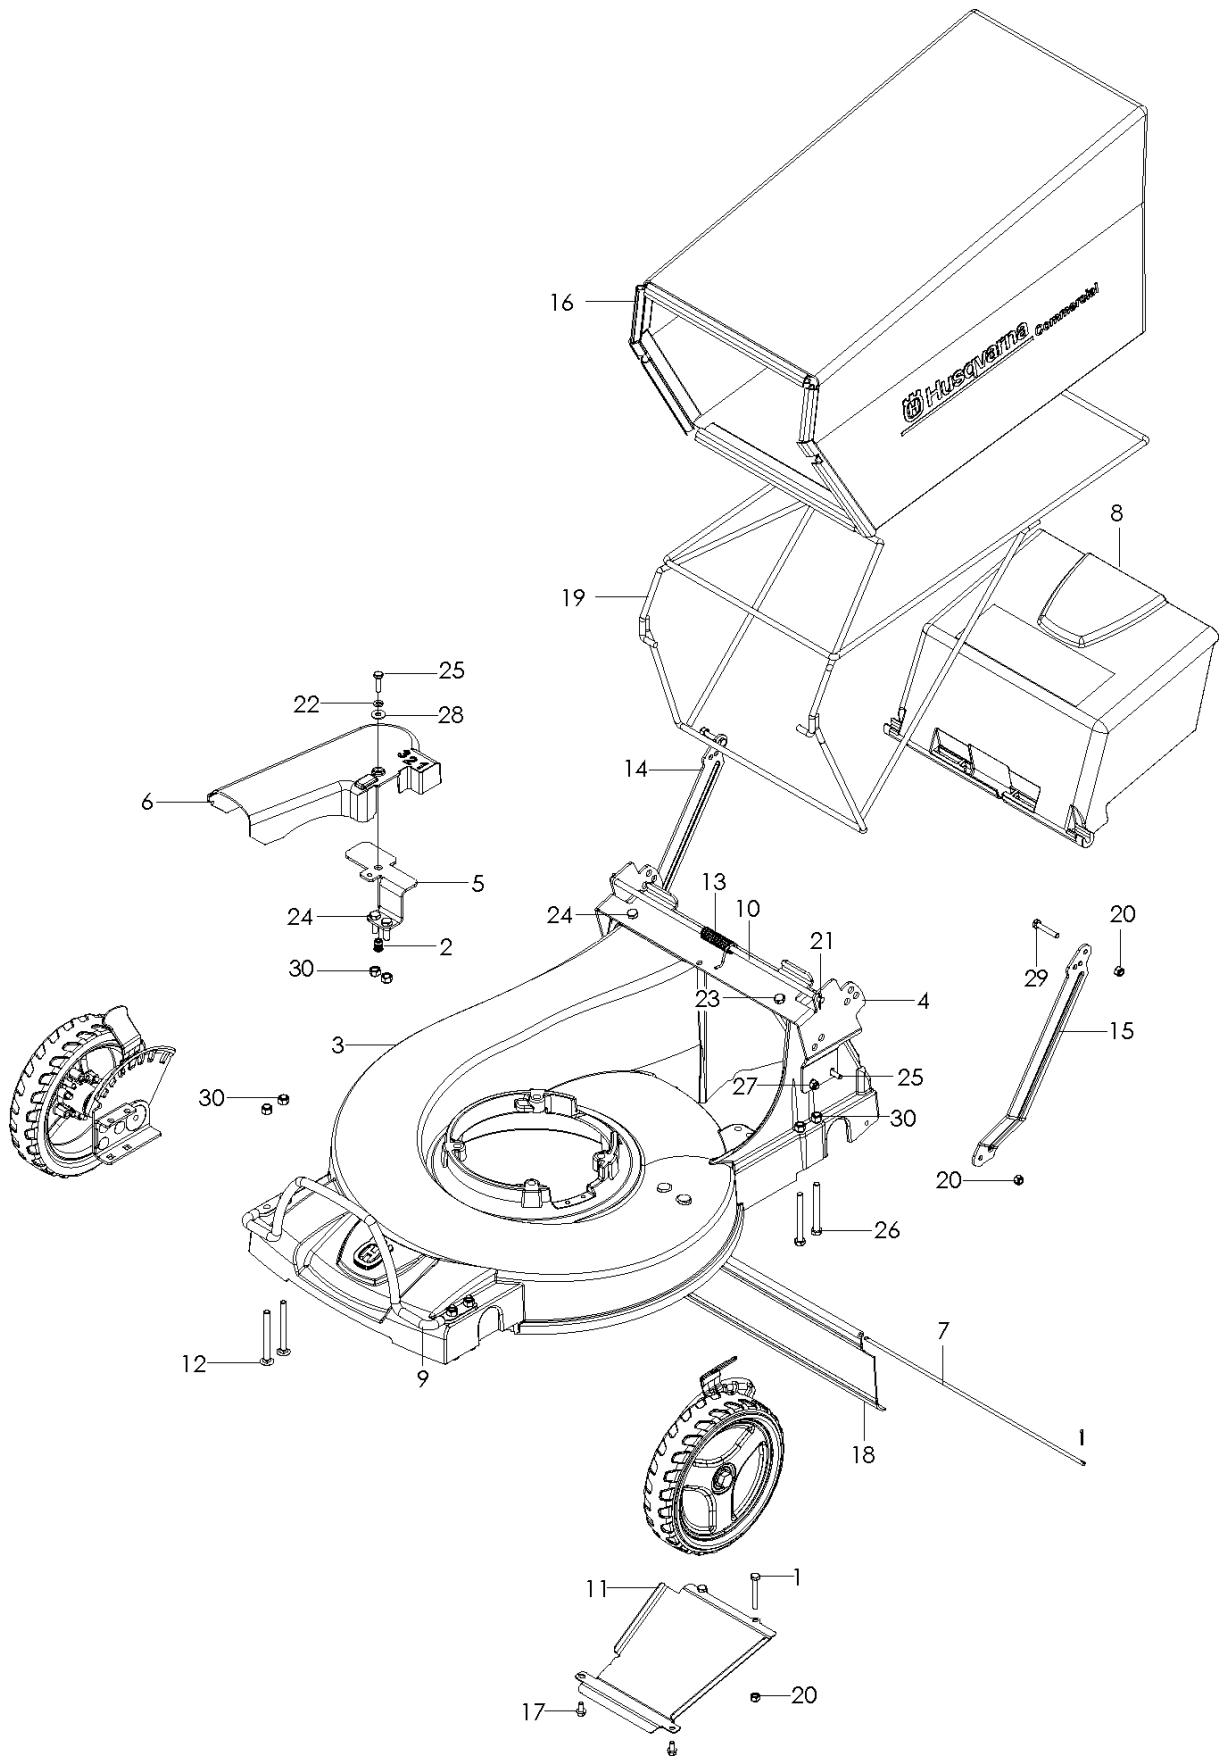

# SPARE PARTS LIST

LAWN MOWERS: COMMERCIAL  
WALK-BEHINDS

W21 SBK, 968999286, 2007-03

Ref	Part No	Description	Remark	QTY KIT
1	539 10 13-13	HCS 1/4C X 2		2
2	539 10 81-47	INSERT		1
3	539 11 30-49	DECAL		1
4	539 11 15-21	TOP SADDLE		1
5	539 11 15-30	DECK		1
6	539 11 15-36	BELT SHIELD		1
7	539 11 15-38	FLAP		1
8	539 11 15-40	DESCHARGE FLAP		1
9	539 11 18-63	GUARD		1
10	539 11 18-68	HINGE		1
11	539 11 19-64	CHUTE BOTTOM		1
12	539 11 19-77	RHSNB, 5/16C X 3 1/4, GR5		4
13	539 11 19-95	SPRING, TORSION		1
14	539 11 20-47	HANDLE BRACE, RIGHT	RT	1
15	539 11 21-11	HANDLE BRACE, LEFT	LT	1
16	539 11 22-93	GRASS BAG		1
17	539 11 27-93	SCREW, 1/4-14 X 1/2, THD FORM		2
18	539 13 05-36	DECK		1
19	539 11 35-45	BAG FRAME		1
20	539 97 69-78	NUT		8
21	539 99 00-37	PIN RETAINING SCREW		4
22	539 99 00-52	WASHER		1
23	539 99 02-06	SCREW		1
24	539 99 02-09	SCREW		3
25	539 99 05-48	SCREW		3
26	539 99 05-53	HCS 5/16 X 3		4
27	539 99 05-80	SCREW		2
28	539 99 05-98	WASHER		1
29	539 99 06-39	SCREW		2
30	539 99 07-17	NUT		12

## WHEELS &amp; TIRES

W21 SBK, 968999286, 2007-03

Ref	Part No	Description	Remark	QTY KIT
1	539 11 15-03	WHEEL		1
2	539 11 19-72	WHEEL		1
3	539 11 18-86	FRONT DECK PLATE, LEFT		1
4	539 11 18-88	FRONT PLATE, LEFT		1
5	539 11 18-87	FRONT DECK PLATE, RIGHT		1
6	539 11 18-89	FRONT PLATE, RIGHT		1
7	539 11 18-73	SHOULDER BOLT		2
8	539 11 18-94	LEVER		2
9	539 11 18-97	WASHER, 3/8, SPEC		2
10	539 11 19-55	WHEEL PLATE, FRONT		2
11	539 11 27-89	AXLE WASHER		2
12	539 11 02-67	BUSHING		2
13	539 99 01-18	WASHER		2
14	539 99 01-84	NUT		6
15	539 99 01-88	WASHER		6
16	539 99 05-63	SCREW		2
17	539 99 07-99	BOLT		6
18	539 11 19-71	TIRE, 9", RIGHT		1
19	539 11 15-02	TIRE, 9", LEFT		1
20	539 11 15-04	BEARING		2