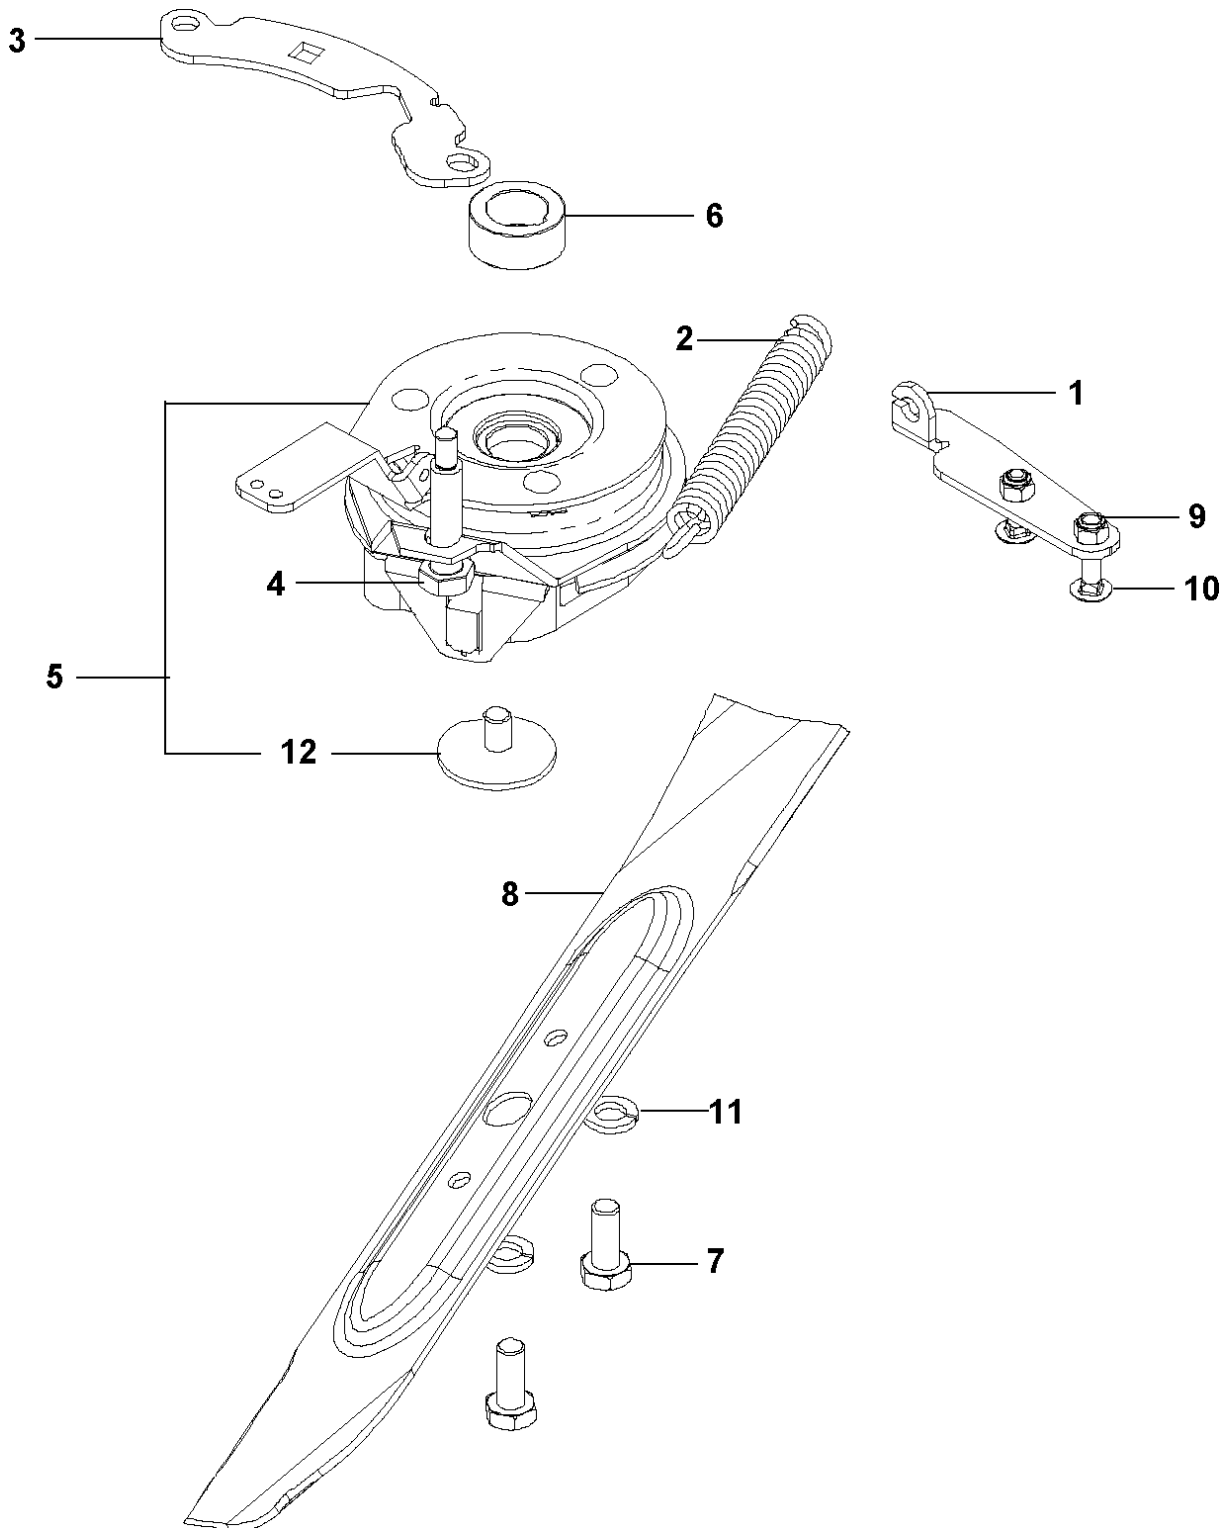

CUTTING EQUIPMENT

BLADE, BRAKE, CLUTCH (BBC)
MODELS: 968999286, 968999640

CUTTING EQUIPMENT

W21 SBK, 968999286, 2007-03

Ref	Part No	Description	Remark	QTY KIT
1	539 11 15-43	CABLE		1
2	539 11 15-48	SPRING, CLUTCH		1
3	539 11 15-49	CLUTCH		1
4	539 11 19-60	BOLT		1
5	539 11 19-65	CLUTCH		1
6	539 11 19-74	SPACER		1
7	539 11 19-97	HCS, M10-1.5 X 25 MM, GR8		2
8	539 13 07-38	BLADE		1
9	539 97 69-78	NUT		2
10	539 97 77-61	SCREW		2
11	539 99 02-47	WASHER		2
12	578 93 63-01	BOLT		1