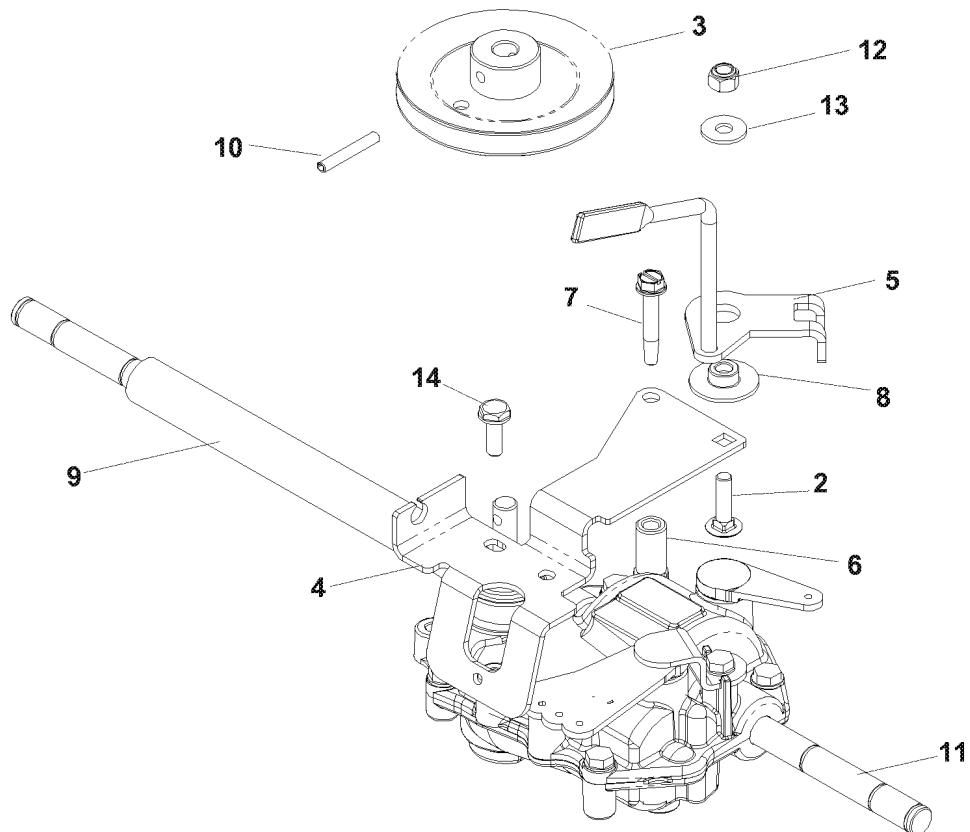

TRANSMISSION

SELF PROPELLED

MODELS: 968999284, 968999286, 968999287,
968999289, 968999639, 968999640

TRANSMISSION

W21 SBK, 968999286, 2007-03

Ref	Part No	Description	Remark	QTY KIT
1	539 11 15-31	BELT		1
2	539 10 98-00	BOLT		1
3	539 11 15-28	DRIVEN PULLEY		1
4	539 11 15-29	CABLE		1
5	539 11 15-35	LEVER		1
6	539 11 18-77	TRANSMISSION SPACER		1
7	539 11 20-46	HCS, 1/4-14 X 1 1/2, SELF TAP		1
8	539 11 29-11	PIVOT BUSHING		1
9	539 11 29-15	SHAFT COVER		1
10	539 11 31-00	PIN		1
11	539 11 31-39	TRANSMISSION W/GREASE SLOT, T13C		1
12	539 97 69-78	NUT		1
13	539 99 05-98	WASHER		1
14	539 99 10-81	SCREW, 1/4-14 X 3/4, SELF TAP		2
15	539 11 18-90	SPRING		1
16	539 11 18-91	KEY SPRING		2
17	539 11 18-93	KEY		2