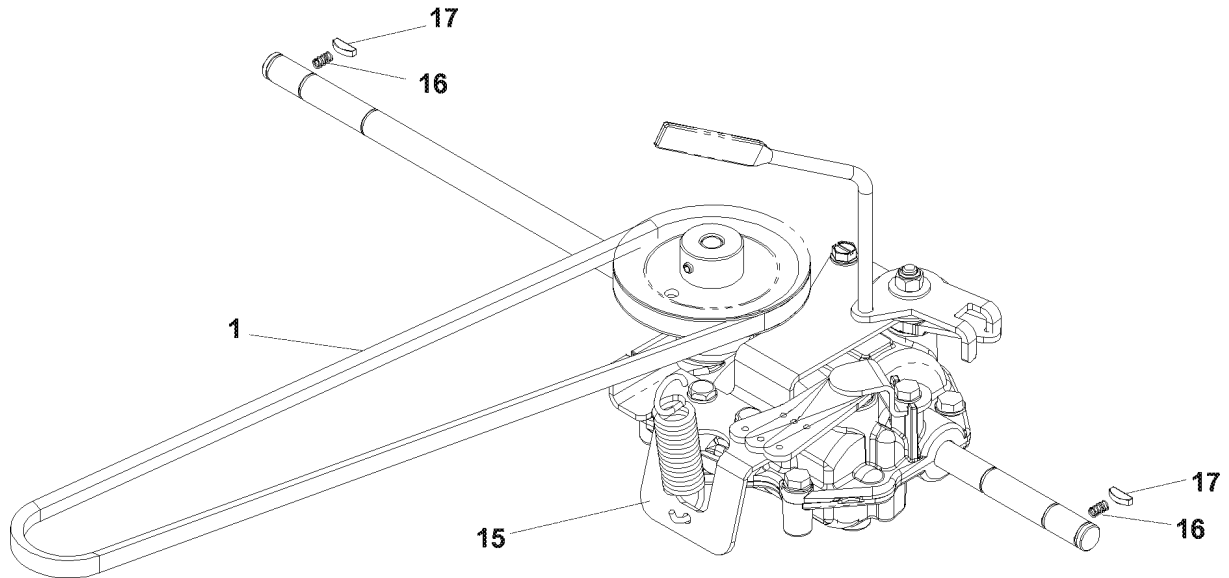

TRANSMISSION

SELF PROPELLED

MODELS: 968999284, 968999286, 968999287,
968999289, 968999639, 968999640

TRANSMISSION

W21 SBK, 968999286, 2007-03

Ref	Part No	Description	Remark	QTY KIT
1	539 11 15-31	BELT		1
2	539 10 98-00	BOLT		1
3	539 11 15-28	DRIVEN PULLEY		1
4	539 11 15-29	CABLE		1
5	539 11 15-35	LEVER		1
6	539 11 18-77	TRANSMISSION SPACER		1
7	539 11 20-46	HCS, 1/4-14 X 1 1/2, SELF TAP		1
8	539 11 29-11	PIVOT BUSHING		1
9	539 11 29-15	SHAFT COVER		1
10	539 11 31-00	PIN		1
11	539 11 31-39	TRANSMISSION W/GREASE SLOT, T13C		1
12	539 97 69-78	NUT		1
13	539 99 05-98	WASHER		1
14	539 99 10-81	SCREW, 1/4-14 X 3/4, SELF TAP		2
15	539 11 18-90	SPRING		1
16	539 11 18-91	KEY SPRING		2
17	539 11 18-93	KEY		2