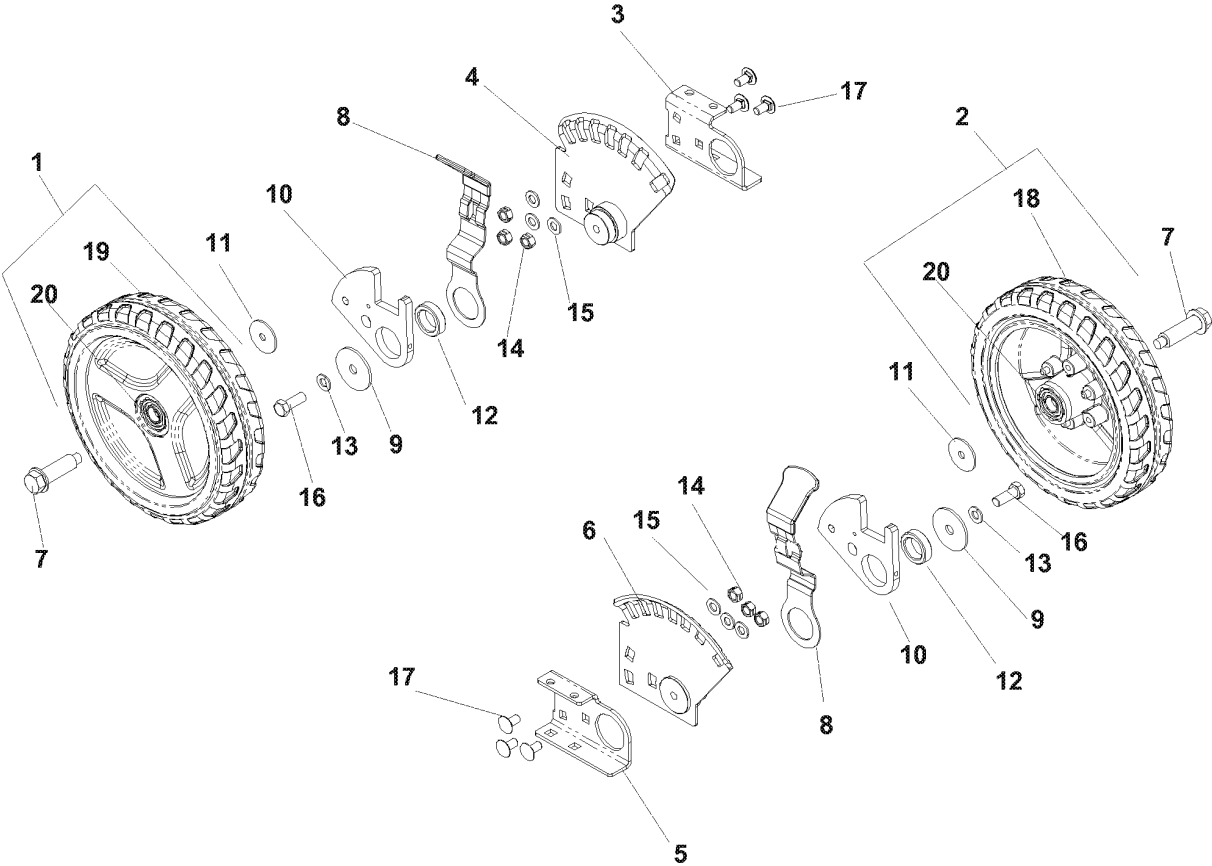

# SPARE PARTS LIST

LAWN MOWERS: COMMERCIAL  
WALK-BEHINDS

W21 SBK, 968999286, 2007-03

Ref	Part No	Description	Remark	QTY KIT
1	539 10 13-13	HCS 1/4C X 2		2
2	539 10 81-47	INSERT		1
3	539 11 30-49	DECAL		1
4	539 11 15-21	TOP SADDLE		1
5	539 11 15-30	DECK		1
6	539 11 15-36	BELT SHIELD		1
7	539 11 15-38	FLAP		1
8	539 11 15-40	DESCHARGE FLAP		1
9	539 11 18-63	GUARD		1
10	539 11 18-68	HINGE		1
11	539 11 19-64	CHUTE BOTTOM		1
12	539 11 19-77	RHSNB, 5/16C X 3 1/4, GR5		4
13	539 11 19-95	SPRING, TORSION		1
14	539 11 20-47	HANDLE BRACE, RIGHT	RT	1
15	539 11 21-11	HANDLE BRACE, LEFT	LT	1
16	539 11 22-93	GRASS BAG		1
17	539 11 27-93	SCREW, 1/4-14 X 1/2, THD FORM		2
18	539 13 05-36	DECK		1
19	539 11 35-45	BAG FRAME		1
20	539 97 69-78	NUT		8
21	539 99 00-37	PIN RETAINING SCREW		4
22	539 99 00-52	WASHER		1
23	539 99 02-06	SCREW		1
24	539 99 02-09	SCREW		3
25	539 99 05-48	SCREW		3
26	539 99 05-53	HCS 5/16 X 3		4
27	539 99 05-80	SCREW		2
28	539 99 05-98	WASHER		1
29	539 99 06-39	SCREW		2
30	539 99 07-17	NUT		12

## WHEELS &amp; TIRES

W21 SBK, 968999286, 2007-03

Ref	Part No	Description	Remark	QTY KIT
1	539 11 15-03	WHEEL		1
2	539 11 19-72	WHEEL		1
3	539 11 18-86	FRONT DECK PLATE, LEFT		1
4	539 11 18-88	FRONT PLATE, LEFT		1
5	539 11 18-87	FRONT DECK PLATE, RIGHT		1
6	539 11 18-89	FRONT PLATE, RIGHT		1
7	539 11 18-73	SHOULDER BOLT		2
8	539 11 18-94	LEVER		2
9	539 11 18-97	WASHER, 3/8, SPEC		2
10	539 11 19-55	WHEEL PLATE, FRONT		2
11	539 11 27-89	AXLE WASHER		2
12	539 11 02-67	BUSHING		2
13	539 99 01-18	WASHER		2
14	539 99 01-84	NUT		6
15	539 99 01-88	WASHER		6
16	539 99 05-63	SCREW		2
17	539 99 07-99	BOLT		6
18	539 11 19-71	TIRE, 9", RIGHT		1
19	539 11 15-02	TIRE, 9", LEFT		1
20	539 11 15-04	BEARING		2