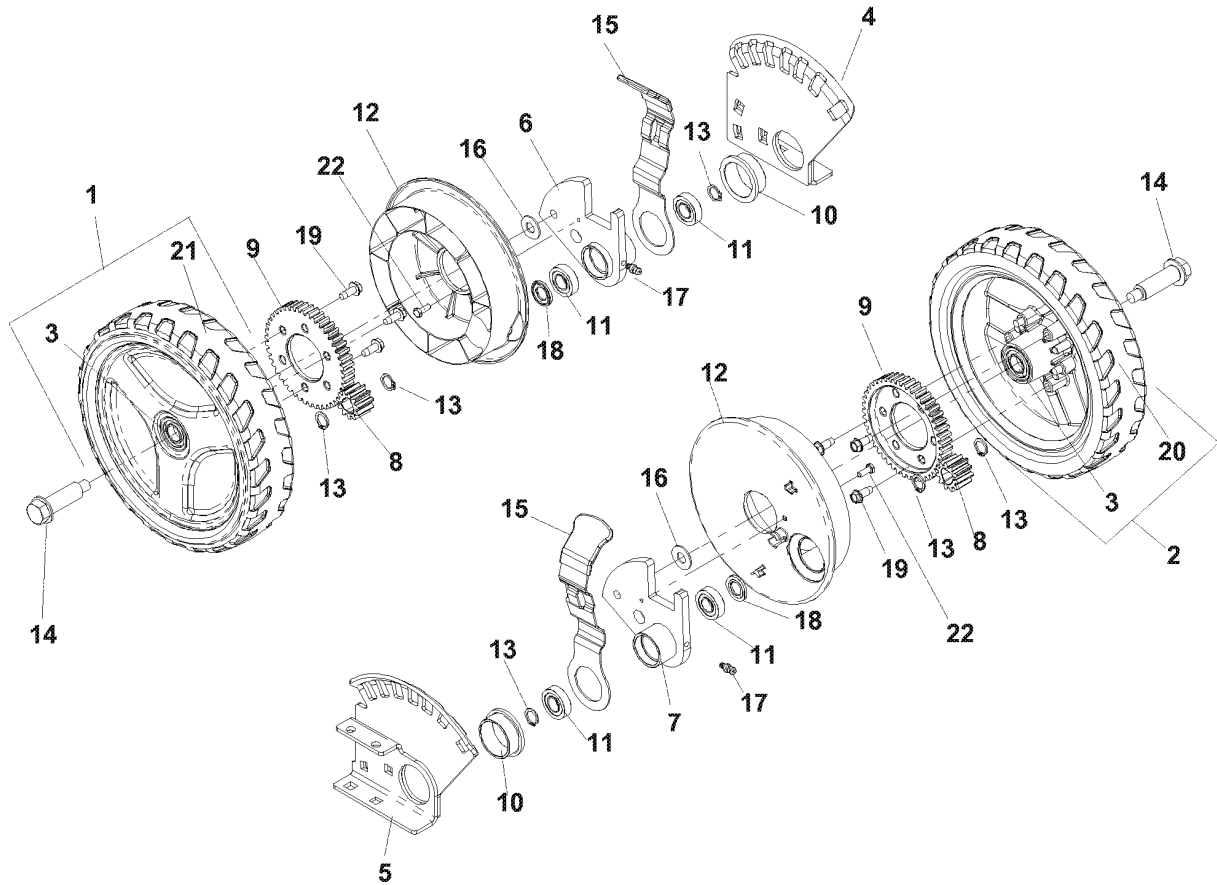

WHEELS & TIRES

FRONT WHEELS

WHEELS & TIRES

W21 SBKC, 968999640, 2007-03

Ref	Part No	Description	Remark	QTY KIT
1	539 11 15-03	WHEEL		1
2	539 11 19-72	WHEEL		1
3	539 11 18-86	FRONT DECK PLATE, LEFT		1
4	539 11 18-88	FRONT PLATE, LEFT		1
5	539 11 18-87	FRONT DECK PLATE, RIGHT		1
6	539 11 18-89	FRONT PLATE, RIGHT		1
7	539 11 18-73	SHOULDER BOLT		2
8	539 11 18-94	LEVER		2
9	539 11 18-97	WASHER, 3/8, SPEC		2
10	539 11 19-55	WHEEL PLATE, FRONT		2
11	539 11 27-89	AXLE WASHER		2
12	539 11 02-67	BUSHING		2
13	539 99 01-18	WASHER		2
14	539 99 01-84	NUT		6
15	539 99 01-88	WASHER		6
16	539 99 05-63	SCREW		2
17	539 99 07-99	BOLT		6
18	539 11 19-71	TIRE, 9", RIGHT		1
19	539 11 15-02	TIRE, 9", LEFT		1
20	539 11 15-04	BEARING		2

WHEELS & TIRES

REAR WHEELS

MODELS: 968999284, 968999286, 968999287, 968999289,
968999639, 968999640

WHEELS & TIRES

W21 SBKC, 968999640, 2007-03

Ref	Part No	Description	Remark	QTY KIT
1	539 11 15-03	WHEEL		1
2	539 11 19-72	WHEEL		1
3	539 11 15-04	BEARING		2
4	539 11 15-13	WHEEL MOUNT, LEFT		1
5	539 11 18-75	WHEEL MOUNT, RIGHT		1
6	539 11 15-19	OUTER WHEEL, LEFT		1
7	539 11 18-67	OUTER WHEEL, RIGHT		1
8	539 11 15-09	PINION		2
9	539 11 15-11	GEAR		2
10	539 11 15-16	BUSHING		2
11	539 11 15-17	BEARING, TRANSMISSION SHAFT		4
12	539 11 15-47	DEBRIS GUARD		2
13	539 11 18-72	RING		6
14	539 11 18-73	SHOULDER BOLT		2
15	539 11 19-50	LEVER		2
16	539 11 27-89	AXLE WASHER		2
17	539 11 56-38	ZERK, 3/16, DRIVE IN		2
18	539 11 31-38	WASHER		2
19	539 99 03-62	SCREW		6
20	539 11 19-71	TIRE, 9", RIGHT		1
21	539 11 15-02	TIRE, 9", LEFT		1
22	539 99 04-11	SCREW		2