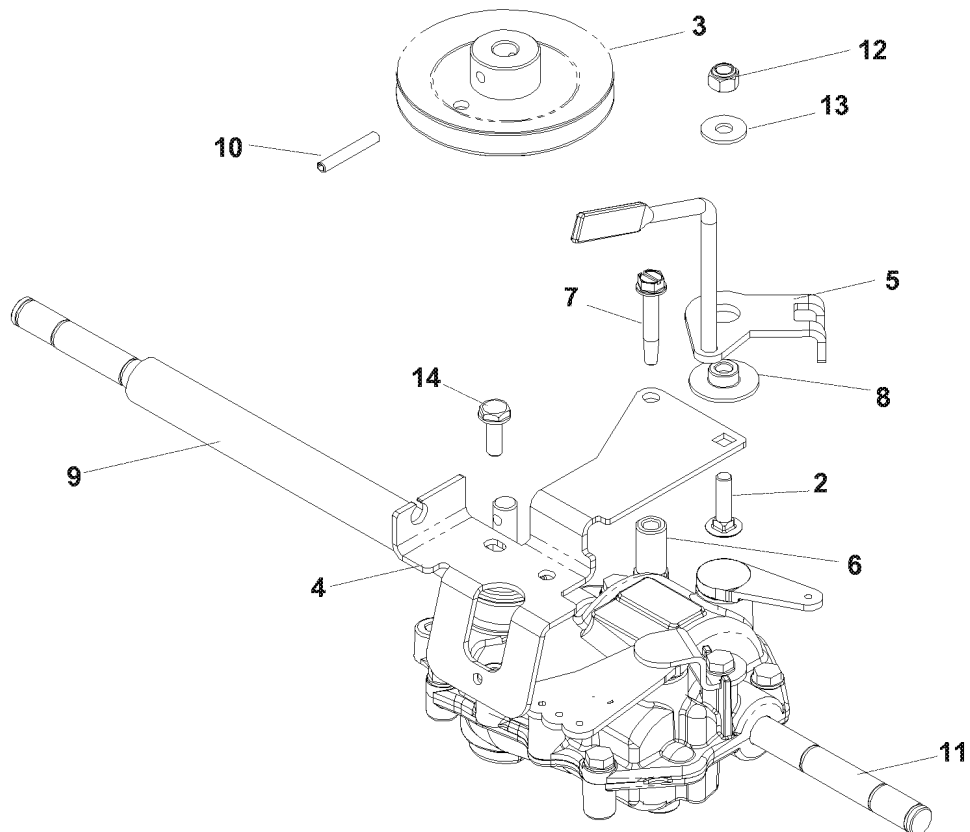

HANDLE & CONTROLS

BLADE, BRAKE, CLUTCH (BBC)
MODELS: 968999286, 968999287, 968999640

HANDLE & CONTROLS

W21 SBKC, 968999640, 2007-03

Ref	Part No	Description	Remark	QTY KIT
1	539 11 19-93	BAIL		1
2	539 11 22-76	HCS, M6-1.0 X 70, GR8.8		1
3	539 11 22-77	HCS, M6-1.0 X 50, GR8.8		1
4	539 11 04-88	WASHER, 5/16, WAVE		2
5	539 12 26-35	FOAM GRIP (GROUND) 15'		1
6	539 11 29-07	BAIL		1
7	539 11 29-22	ROPE GUIDE		1
8	539 11 30-67	DECAL		1
9	539 11 30-68	DECAL		1
10	539 11 31-10	CONTROL		1
11	539 11 31-13	THROTTLE CABLE ASSY		1
12	539 11 31-14	CABLE		1
13	539 11 31-17	HANDLE		1
14	539 99 01-34	BOLT		4
15	539 97 69-78	NUT		1
16	539 97 69-79	NUT		4
539 976856	539 97 68-56	TIE WRAP		7

CUTTING EQUIPMENT

BLADE, BRAKE, CLUTCH (BBC)
MODELS: 968999286, 968999640

CUTTING EQUIPMENT

W21 SBKC, 968999640, 2007-03

Ref	Part No	Description	Remark	QTY KIT
1	539 11 15-43	CABLE		1
2	539 11 15-48	SPRING, CLUTCH		1
3	539 11 15-49	CLUTCH		1
4	539 11 19-60	BOLT		1
5	539 11 19-65	CLUTCH		1
6	539 11 19-74	SPACER		1
7	539 11 19-97	HCS, M10-1.5 X 25 MM, GR8		2
8	539 13 07-38	BLADE		1
9	539 97 69-78	NUT		2
10	539 97 77-61	SCREW		2
11	539 99 02-47	WASHER		2
12	578 93 63-01	BOLT		1

TRANSMISSION

SELF PROPELLED

MODELS: 968999284, 968999286, 968999287,
968999289, 968999639, 968999640

TRANSMISSION

W21 SBKC, 968999640, 2007-03

Ref	Part No	Description	Remark	QTY KIT
1	539 11 15-31	BELT		1
2	539 10 98-00	BOLT		1
3	539 11 15-28	DRIVEN PULLEY		1
4	539 11 15-29	CABLE		1
5	539 11 15-35	LEVER		1
6	539 11 18-77	TRANSMISSION SPACER		1
7	539 11 20-46	HCS, 1/4-14 X 1 1/2, SELF TAP		1
8	539 11 29-11	PIVOT BUSHING		1
9	539 11 29-15	SHAFT COVER		1
10	539 11 31-00	PIN		1
11	539 11 31-39	TRANSMISSION W/GREASE SLOT, T13C		1
12	539 97 69-78	NUT		1
13	539 99 05-98	WASHER		1
14	539 99 10-81	SCREW, 1/4-14 X 3/4, SELF TAP		2
15	539 11 18-90	SPRING		1
16	539 11 18-91	KEY SPRING		2
17	539 11 18-93	KEY		2