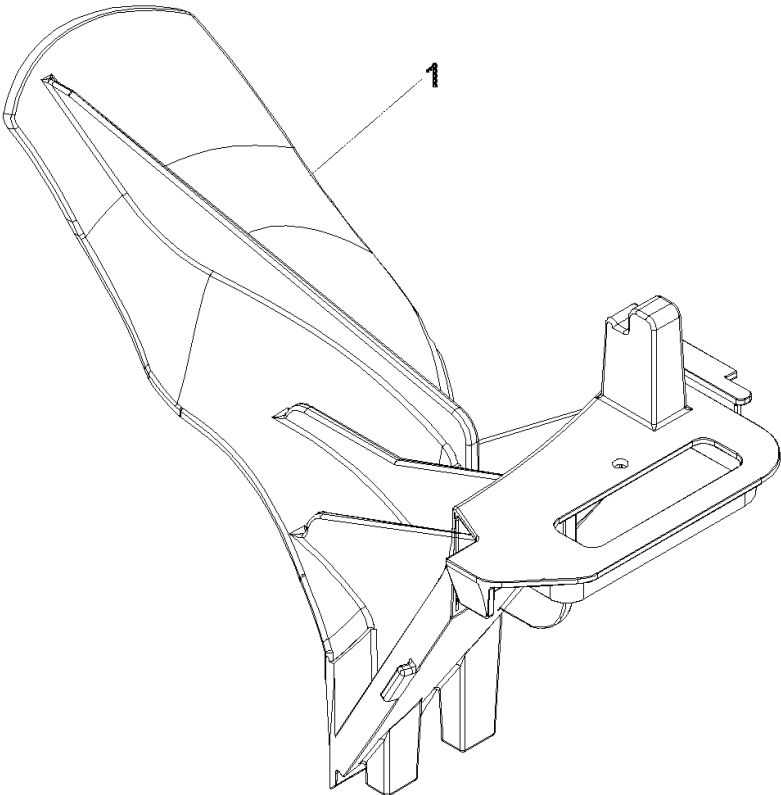

ACCESSORIES

MULCH KIT 113051 (BBC)

ACCESSORIES

W21 SBKC, 968999640, 2007-03

Ref	Part No	Description	Remark	QTY KIT
1	539 11 15-15	MULCH PLUG		1
2	539 11 19-58	BLADE		1

ACCESSORIES

MULCH KIT 113052 (BRAKE)

ACCESSORIES