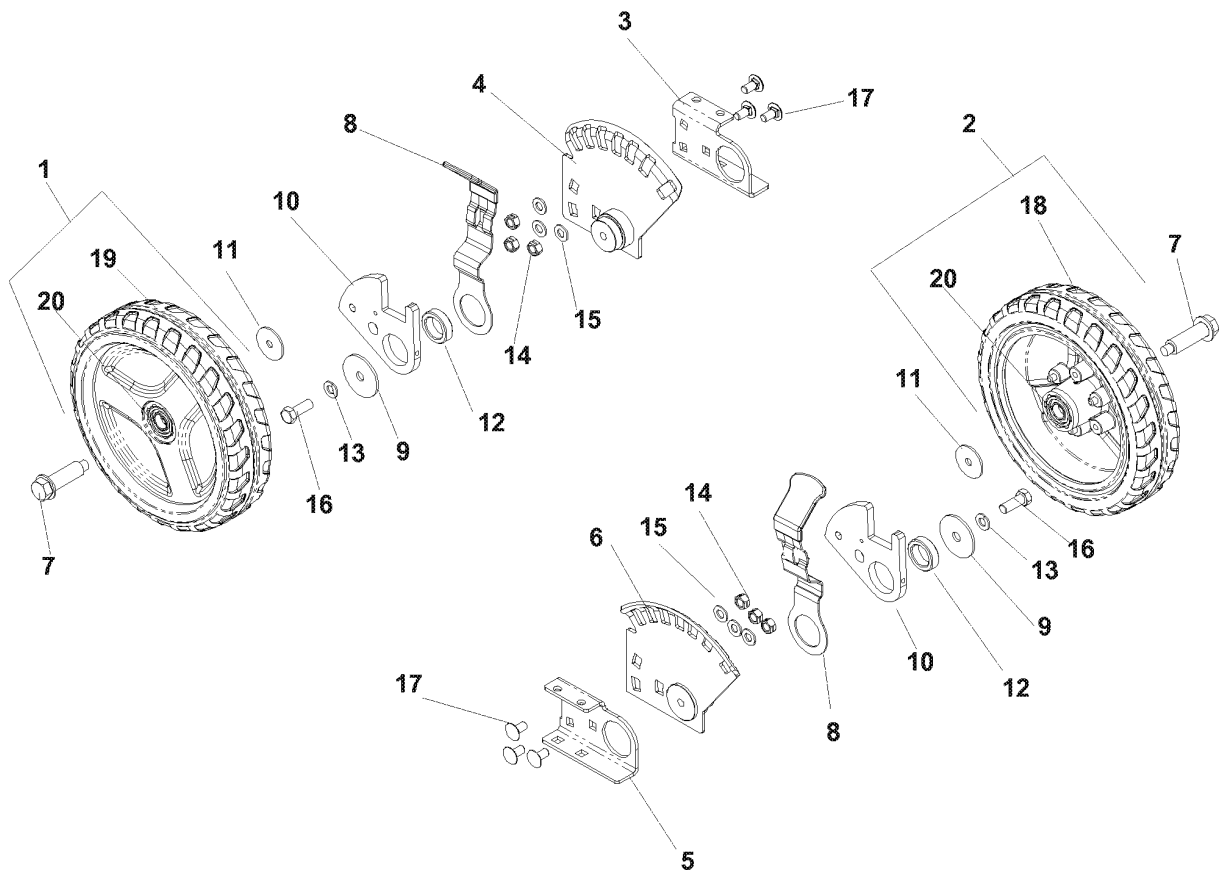

WHEELS & TIRES

FRONT WHEELS

WHEELS & TIRES

W21 SBKC, 968999640, 2007-03

Ref	Part No	Description	Remark	QTY KIT
1	539 11 15-03	WHEEL		1
2	539 11 19-72	WHEEL		1
3	539 11 18-86	FRONT DECK PLATE, LEFT		1
4	539 11 18-88	FRONT PLATE, LEFT		1
5	539 11 18-87	FRONT DECK PLATE, RIGHT		1
6	539 11 18-89	FRONT PLATE, RIGHT		1
7	539 11 18-73	SHOULDER BOLT		2
8	539 11 18-94	LEVER		2
9	539 11 18-97	WASHER, 3/8, SPEC		2
10	539 11 19-55	WHEEL PLATE, FRONT		2
11	539 11 27-89	AXLE WASHER		2
12	539 11 02-67	BUSHING		2
13	539 99 01-18	WASHER		2
14	539 99 01-84	NUT		6
15	539 99 01-88	WASHER		6
16	539 99 05-63	SCREW		2
17	539 99 07-99	BOLT		6
18	539 11 19-71	TIRE, 9", RIGHT		1
19	539 11 15-02	TIRE, 9", LEFT		1
20	539 11 15-04	BEARING		2