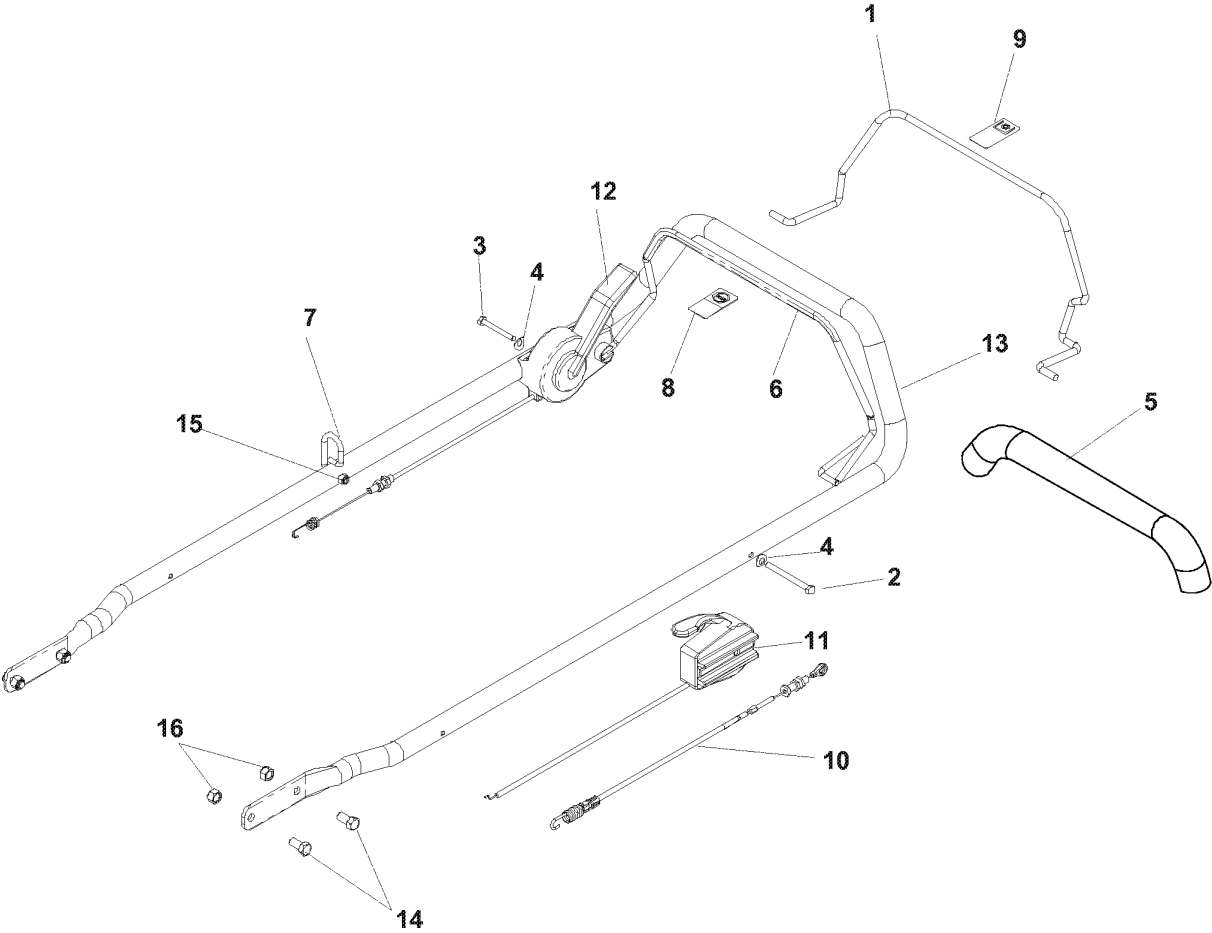

WHEELS & TIRES

REAR WHEELS

MODELS: 968999284, 968999286, 968999287, 968999289,
968999639, 968999640

WHEELS & TIRES

W21 SBKC, 968999640, 2007-03

Ref	Part No	Description	Remark	QTY KIT
1	539 11 15-03	WHEEL		1
2	539 11 19-72	WHEEL		1
3	539 11 15-04	BEARING		2
4	539 11 15-13	WHEEL MOUNT, LEFT		1
5	539 11 18-75	WHEEL MOUNT, RIGHT		1
6	539 11 15-19	OUTER WHEEL, LEFT		1
7	539 11 18-67	OUTER WHEEL, RIGHT		1
8	539 11 15-09	PINION		2
9	539 11 15-11	GEAR		2
10	539 11 15-16	BUSHING		2
11	539 11 15-17	BEARING, TRANSMISSION SHAFT		4
12	539 11 15-47	DEBRIS GUARD		2
13	539 11 18-72	RING		6
14	539 11 18-73	SHOULDER BOLT		2
15	539 11 19-50	LEVER		2
16	539 11 27-89	AXLE WASHER		2
17	539 11 56-38	ZERK, 3/16, DRIVE IN		2
18	539 11 31-38	WASHER		2
19	539 99 03-62	SCREW		6
20	539 11 19-71	TIRE, 9", RIGHT		1
21	539 11 15-02	TIRE, 9", LEFT		1
22	539 99 04-11	SCREW		2

HANDLE & CONTROLS

BLADE, BRAKE, CLUTCH (BBC)
MODELS: 968999286, 968999287, 968999640

HANDLE & CONTROLS

W21 SBKC, 968999640, 2007-03

Ref	Part No	Description	Remark	QTY KIT
1	539 11 19-93	BAIL		1
2	539 11 22-76	HCS, M6-1.0 X 70, GR8.8		1
3	539 11 22-77	HCS, M6-1.0 X 50, GR8.8		1
4	539 11 04-88	WASHER, 5/16, WAVE		2
5	539 12 26-35	FOAM GRIP (GROUND) 15'		1
6	539 11 29-07	BAIL		1
7	539 11 29-22	ROPE GUIDE		1
8	539 11 30-67	DECAL		1
9	539 11 30-68	DECAL		1
10	539 11 31-10	CONTROL		1
11	539 11 31-13	THROTTLE CABLE ASSY		1
12	539 11 31-14	CABLE		1
13	539 11 31-17	HANDLE		1
14	539 99 01-34	BOLT		4
15	539 97 69-78	NUT		1
16	539 97 69-79	NUT		4
539 976856	539 97 68-56	TIE WRAP		7