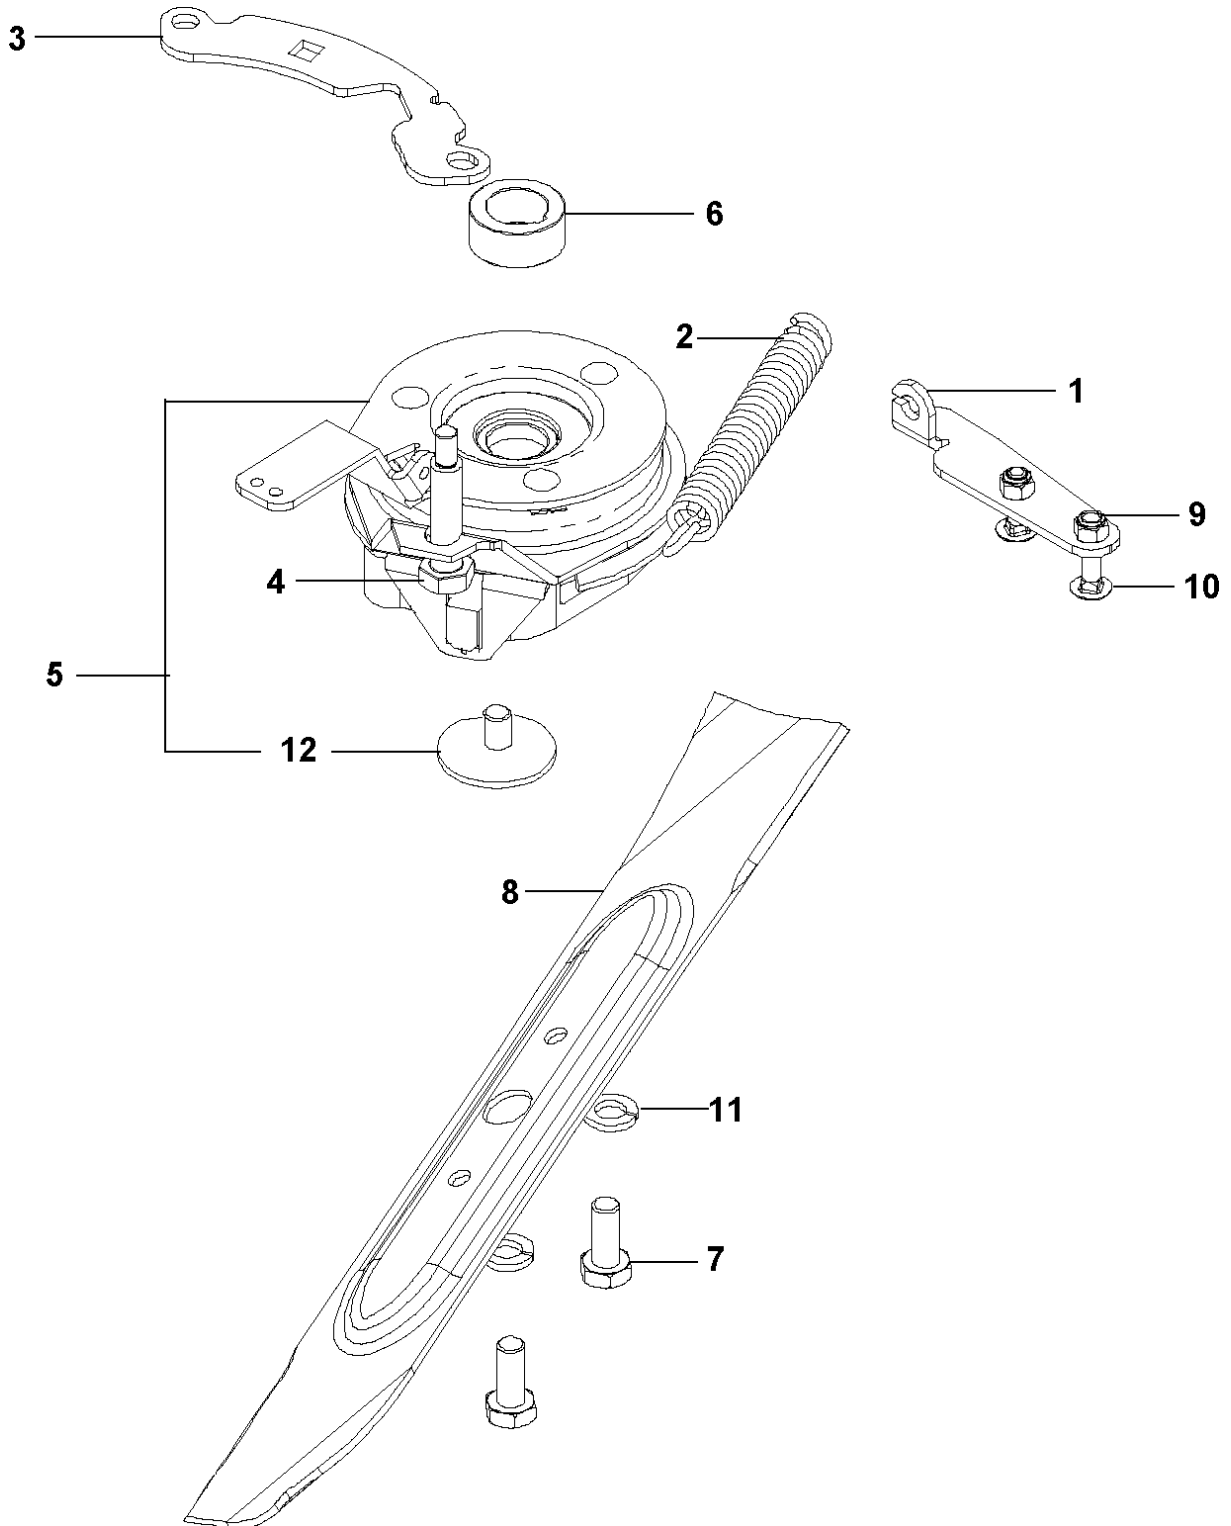

HANDLE & CONTROLS

BLADE, BRAKE, CLUTCH (BBC)
MODELS: 968999286, 968999287, 968999640

HANDLE & CONTROLS

W21 SBKC, 968999640, 2007-03

Ref	Part No	Description	Remark	QTY KIT
1	539 11 19-93	BAIL		1
2	539 11 22-76	HCS, M6-1.0 X 70, GR8.8		1
3	539 11 22-77	HCS, M6-1.0 X 50, GR8.8		1
4	539 11 04-88	WASHER, 5/16, WAVE		2
5	539 12 26-35	FOAM GRIP (GROUND) 15'		1
6	539 11 29-07	BAIL		1
7	539 11 29-22	ROPE GUIDE		1
8	539 11 30-67	DECAL		1
9	539 11 30-68	DECAL		1
10	539 11 31-10	CONTROL		1
11	539 11 31-13	THROTTLE CABLE ASSY		1
12	539 11 31-14	CABLE		1
13	539 11 31-17	HANDLE		1
14	539 99 01-34	BOLT		4
15	539 97 69-78	NUT		1
16	539 97 69-79	NUT		4
539 976856	539 97 68-56	TIE WRAP		7

CUTTING EQUIPMENT

BLADE, BRAKE, CLUTCH (BBC)
MODELS: 968999286, 968999640

CUTTING EQUIPMENT

W21 SBKC, 968999640, 2007-03

Ref	Part No	Description	Remark	QTY KIT
1	539 11 15-43	CABLE		1
2	539 11 15-48	SPRING, CLUTCH		1
3	539 11 15-49	CLUTCH		1
4	539 11 19-60	BOLT		1
5	539 11 19-65	CLUTCH		1
6	539 11 19-74	SPACER		1
7	539 11 19-97	HCS, M10-1.5 X 25 MM, GR8		2
8	539 13 07-38	BLADE		1
9	539 97 69-78	NUT		2
10	539 97 77-61	SCREW		2
11	539 99 02-47	WASHER		2
12	578 93 63-01	BOLT		1

TRANSMISSION

SELF PROPELLED

MODELS: 968999284, 968999286, 968999287,
968999289, 968999639, 968999640

TRANSMISSION

W21 SBKC, 968999640, 2007-03

Ref	Part No	Description	Remark	QTY KIT
1	539 11 15-31	BELT		1
2	539 10 98-00	BOLT		1
3	539 11 15-28	DRIVEN PULLEY		1
4	539 11 15-29	CABLE		1
5	539 11 15-35	LEVER		1
6	539 11 18-77	TRANSMISSION SPACER		1
7	539 11 20-46	HCS, 1/4-14 X 1 1/2, SELF TAP		1
8	539 11 29-11	PIVOT BUSHING		1
9	539 11 29-15	SHAFT COVER		1
10	539 11 31-00	PIN		1
11	539 11 31-39	TRANSMISSION W/GREASE SLOT, T13C		1
12	539 97 69-78	NUT		1
13	539 99 05-98	WASHER		1
14	539 99 10-81	SCREW, 1/4-14 X 3/4, SELF TAP		2
15	539 11 18-90	SPRING		1
16	539 11 18-91	KEY SPRING		2
17	539 11 18-93	KEY		2