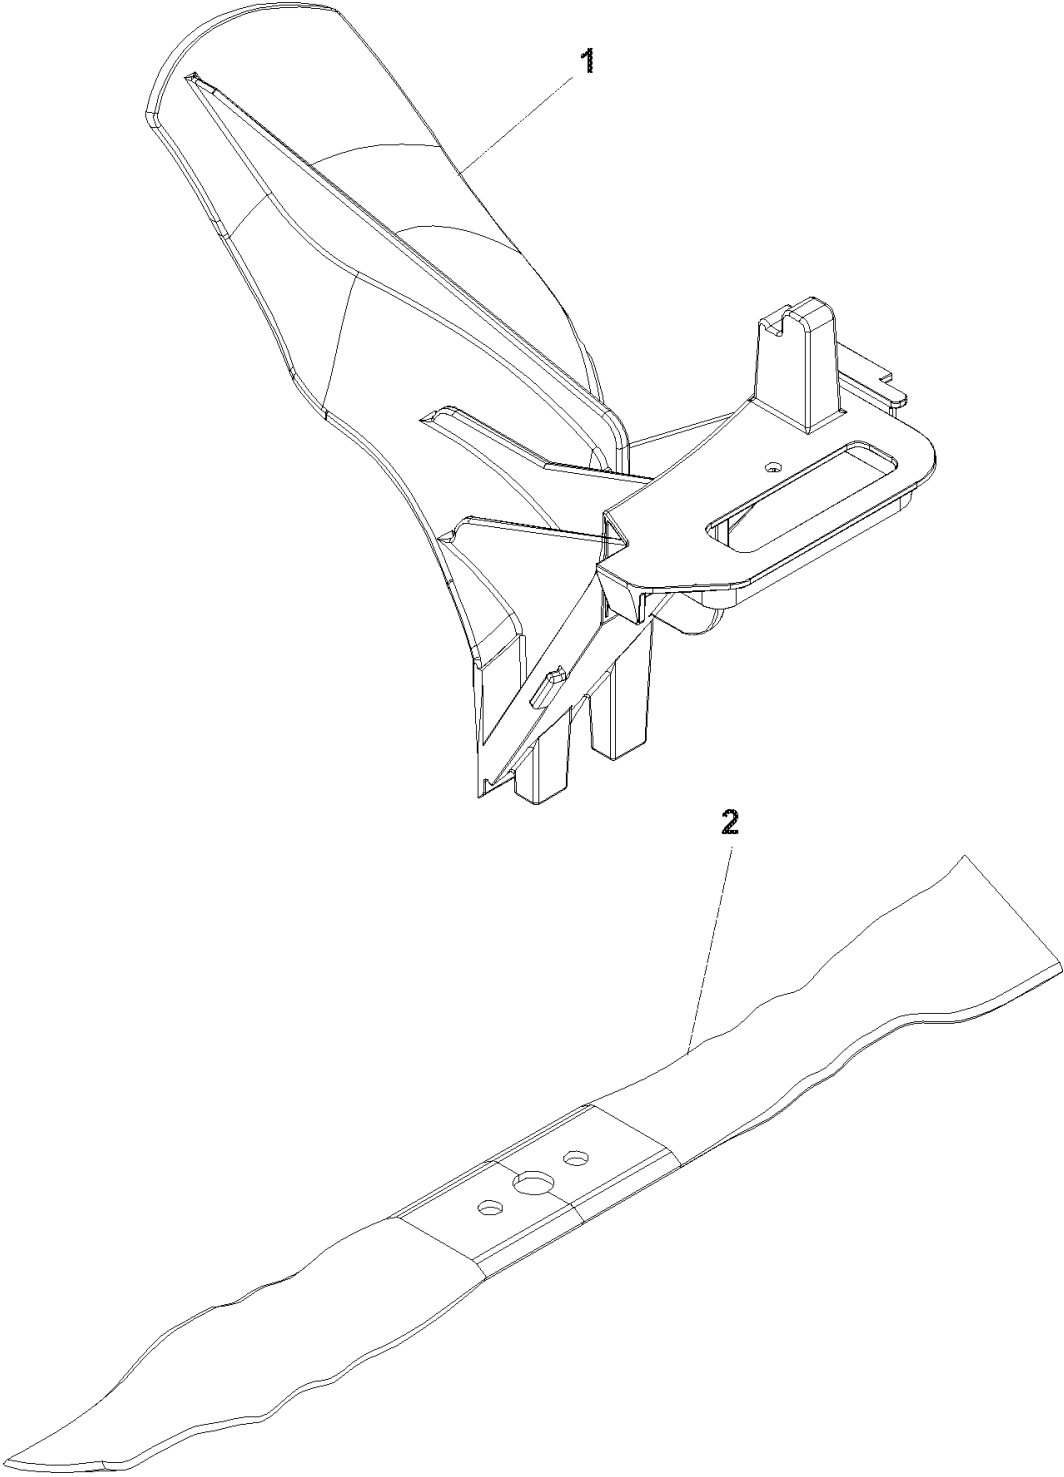

ACCESSORIES

MULCH KIT 113051 (BBC)

ACCESSORIES

W21 SBKC, 968999640, 2007-03

Ref	Part No	Description	Remark	QTY KIT
1	539 11 15-15	MULCH PLUG		1
2	539 11 19-58	BLADE		1

ACCESSORIES

MULCH KIT 113052 (BRAKE)

ACCESSORIES