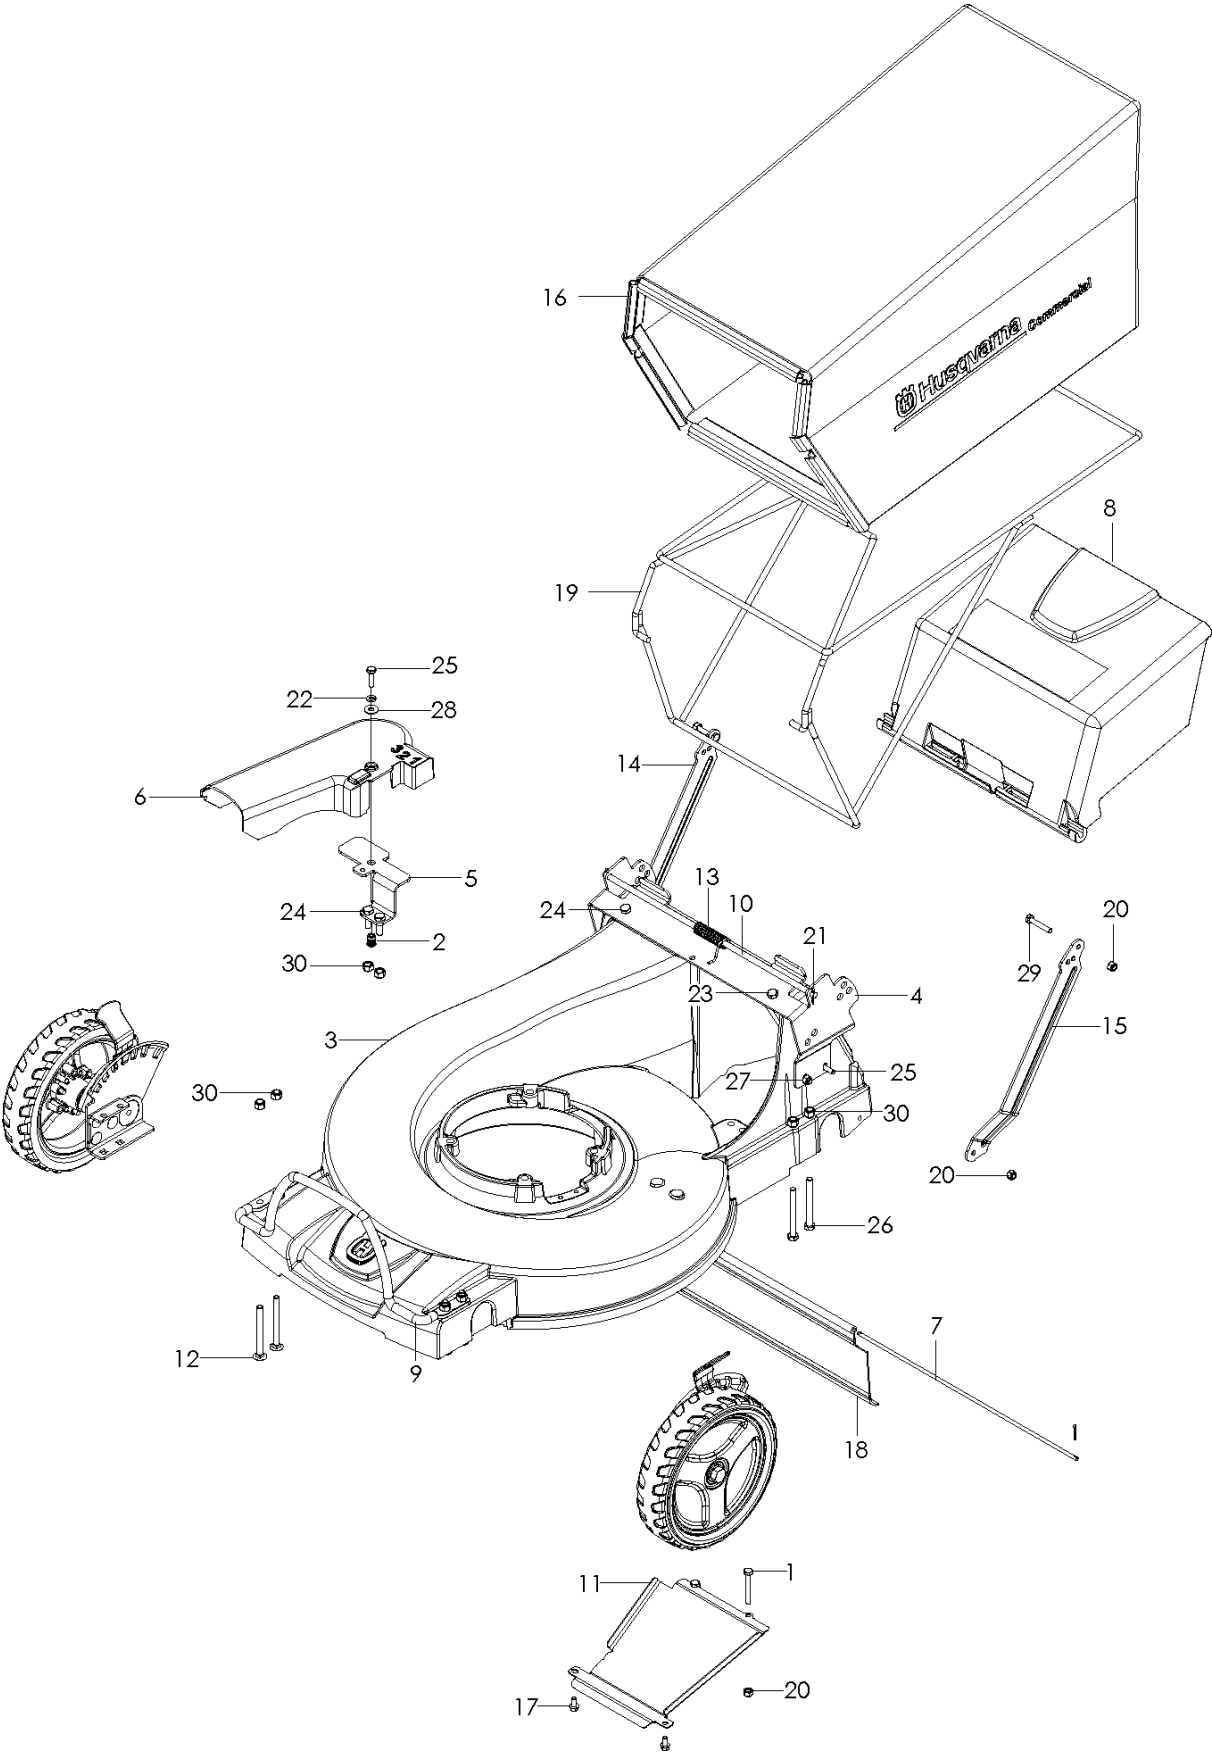

SPARE PARTS LIST

LAWN MOWERS: COMMERCIAL
WALK-BEHINDS

W21 SBKC, 968999640, 2007-03

CHASSIS / FRAME

W21 SBKC, 968999640, 2007-03

Ref	Part No	Description	Remark	QTY KIT
1	539 10 13-13	HCS 1/4C X 2		2
2	539 10 81-47	INSERT		1
3	539 11 30-49	DECAL		1
4	539 11 15-21	TOP SADDLE		1
5	539 11 15-30	DECK		1
6	539 11 15-36	BELT SHIELD		1
7	539 11 15-38	FLAP		1
8	539 11 15-40	DESCHARGE FLAP		1
9	539 11 18-63	GUARD		1
10	539 11 18-68	HINGE		1
11	539 11 19-64	CHUTE BOTTOM		1
12	539 11 19-77	RHSNB, 5/16C X 3 1/4, GR5		4
13	539 11 19-95	SPRING, TORSION		1
14	539 11 20-47	HANDLE BRACE, RIGHT	RT	1
15	539 11 21-11	HANDLE BRACE, LEFT	LT	1
16	539 11 22-93	GRASS BAG		1
17	539 11 27-93	SCREW, 1/4-14 X 1/2, THD FORM		2
18	539 13 05-36	DECK		1
19	539 11 35-45	BAG FRAME		1
20	539 97 69-78	NUT		8
21	539 99 00-37	PIN RETAINING SCREW		4
22	539 99 00-52	WASHER		1
23	539 99 02-06	SCREW		1
24	539 99 02-09	SCREW		3
25	539 99 05-48	SCREW		3
26	539 99 05-53	HCS 5/16 X 3		4
27	539 99 05-80	SCREW		2
28	539 99 05-98	WASHER		1
29	539 99 06-39	SCREW		2
30	539 99 07-17	NUT		12

WHEELS & TIRES

FRONT WHEELS

WHEELS & TIRES

W21 SBKC, 968999640, 2007-03

Ref	Part No	Description	Remark	QTY KIT
1	539 11 15-03	WHEEL		1
2	539 11 19-72	WHEEL		1
3	539 11 18-86	FRONT DECK PLATE, LEFT		1
4	539 11 18-88	FRONT PLATE, LEFT		1
5	539 11 18-87	FRONT DECK PLATE, RIGHT		1
6	539 11 18-89	FRONT PLATE, RIGHT		1
7	539 11 18-73	SHOULDER BOLT		2
8	539 11 18-94	LEVER		2
9	539 11 18-97	WASHER, 3/8, SPEC		2
10	539 11 19-55	WHEEL PLATE, FRONT		2
11	539 11 27-89	AXLE WASHER		2
12	539 11 02-67	BUSHING		2
13	539 99 01-18	WASHER		2
14	539 99 01-84	NUT		6
15	539 99 01-88	WASHER		6
16	539 99 05-63	SCREW		2
17	539 99 07-99	BOLT		6
18	539 11 19-71	TIRE, 9", RIGHT		1
19	539 11 15-02	TIRE, 9", LEFT		1
20	539 11 15-04	BEARING		2