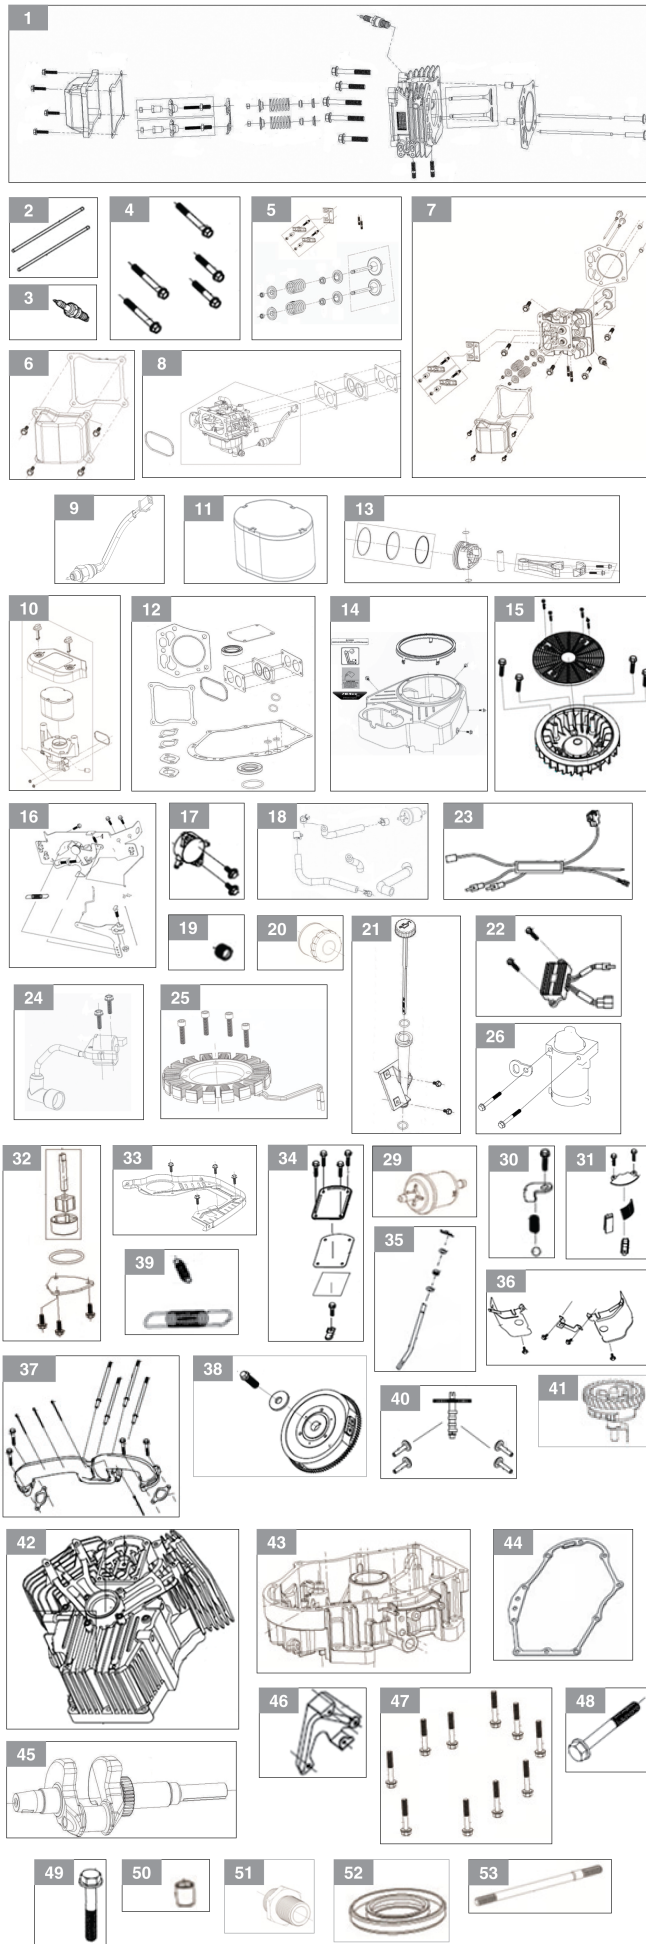

TRANSMISSION

SELF PROPELLED

MODELS: 968999284, 968999286, 968999287,
968999289, 968999639, 968999640

TRANSMISSION

W21 SBKC, 968999640, 2007-03

Ref	Part No	Description	Remark	QTY KIT
1	539 11 15-31	BELT		1
2	539 10 98-00	BOLT		1
3	539 11 15-28	DRIVEN PULLEY		1
4	539 11 15-29	CABLE		1
5	539 11 15-35	LEVER		1
6	539 11 18-77	TRANSMISSION SPACER		1
7	539 11 20-46	HCS, 1/4-14 X 1 1/2, SELF TAP		1
8	539 11 29-11	PIVOT BUSHING		1
9	539 11 29-15	SHAFT COVER		1
10	539 11 31-00	PIN		1
11	539 11 31-39	TRANSMISSION W/GREASE SLOT, T13C		1
12	539 97 69-78	NUT		1
13	539 99 05-98	WASHER		1
14	539 99 10-81	SCREW, 1/4-14 X 3/4, SELF TAP		2
15	539 11 18-90	SPRING		1
16	539 11 18-91	KEY SPRING		2
17	539 11 18-93	KEY		2