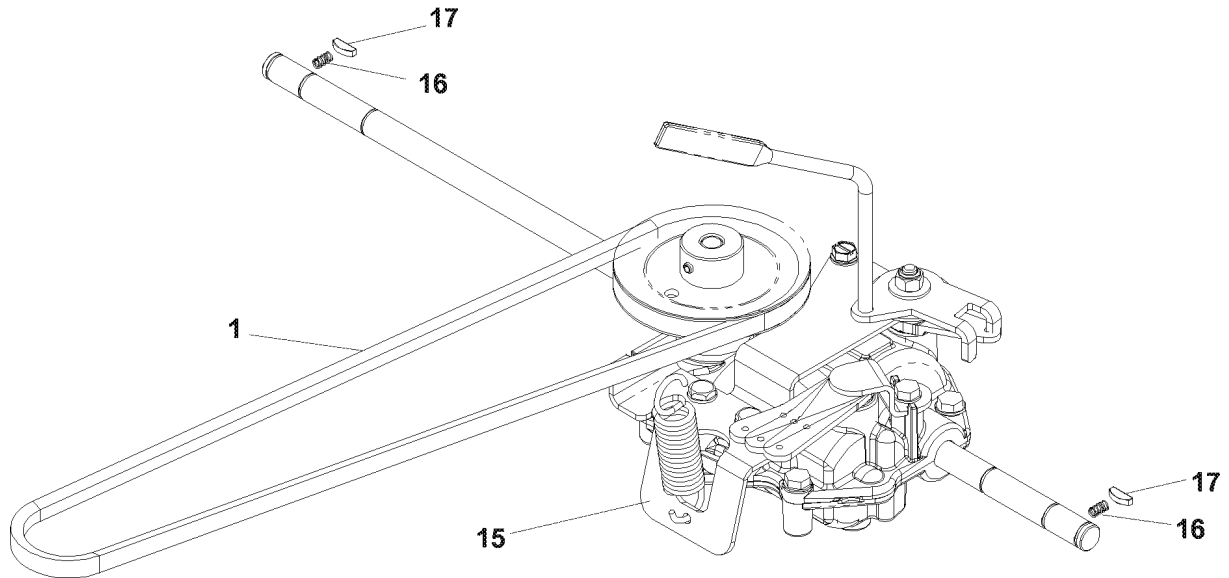

HANDLE & CONTROLS

BLADE, BRAKE, CLUTCH (BBC)
MODELS: 968999286, 968999287, 968999640

HANDLE & CONTROLS

W21 SBKC, 968999640, 2007-03

Ref	Part No	Description	Remark	QTY KIT
1	539 11 19-93	BAIL		1
2	539 11 22-76	HCS, M6-1.0 X 70, GR8.8		1
3	539 11 22-77	HCS, M6-1.0 X 50, GR8.8		1
4	539 11 04-88	WASHER, 5/16, WAVE		2
5	539 12 26-35	FOAM GRIP (GROUND) 15'		1
6	539 11 29-07	BAIL		1
7	539 11 29-22	ROPE GUIDE		1
8	539 11 30-67	DECAL		1
9	539 11 30-68	DECAL		1
10	539 11 31-10	CONTROL		1
11	539 11 31-13	THROTTLE CABLE ASSY		1
12	539 11 31-14	CABLE		1
13	539 11 31-17	HANDLE		1
14	539 99 01-34	BOLT		4
15	539 97 69-78	NUT		1
16	539 97 69-79	NUT		4
539 976856	539 97 68-56	TIE WRAP		7

CUTTING EQUIPMENT

BLADE, BRAKE, CLUTCH (BBC)
MODELS: 968999286, 968999640

CUTTING EQUIPMENT

W21 SBKC, 968999640, 2007-03

Ref	Part No	Description	Remark	QTY KIT
1	539 11 15-43	CABLE		1
2	539 11 15-48	SPRING, CLUTCH		1
3	539 11 15-49	CLUTCH		1
4	539 11 19-60	BOLT		1
5	539 11 19-65	CLUTCH		1
6	539 11 19-74	SPACER		1
7	539 11 19-97	HCS, M10-1.5 X 25 MM, GR8		2
8	539 13 07-38	BLADE		1
9	539 97 69-78	NUT		2
10	539 97 77-61	SCREW		2
11	539 99 02-47	WASHER		2
12	578 93 63-01	BOLT		1

TRANSMISSION

SELF PROPELLED

MODELS: 968999284, 968999286, 968999287,
968999289, 968999639, 968999640

TRANSMISSION

W21 SBKC, 968999640, 2007-03

Ref	Part No	Description	Remark	QTY KIT
1	539 11 15-31	BELT		1
2	539 10 98-00	BOLT		1
3	539 11 15-28	DRIVEN PULLEY		1
4	539 11 15-29	CABLE		1
5	539 11 15-35	LEVER		1
6	539 11 18-77	TRANSMISSION SPACER		1
7	539 11 20-46	HCS, 1/4-14 X 1 1/2, SELF TAP		1
8	539 11 29-11	PIVOT BUSHING		1
9	539 11 29-15	SHAFT COVER		1
10	539 11 31-00	PIN		1
11	539 11 31-39	TRANSMISSION W/GREASE SLOT, T13C		1
12	539 97 69-78	NUT		1
13	539 99 05-98	WASHER		1
14	539 99 10-81	SCREW, 1/4-14 X 3/4, SELF TAP		2
15	539 11 18-90	SPRING		1
16	539 11 18-91	KEY SPRING		2
17	539 11 18-93	KEY		2