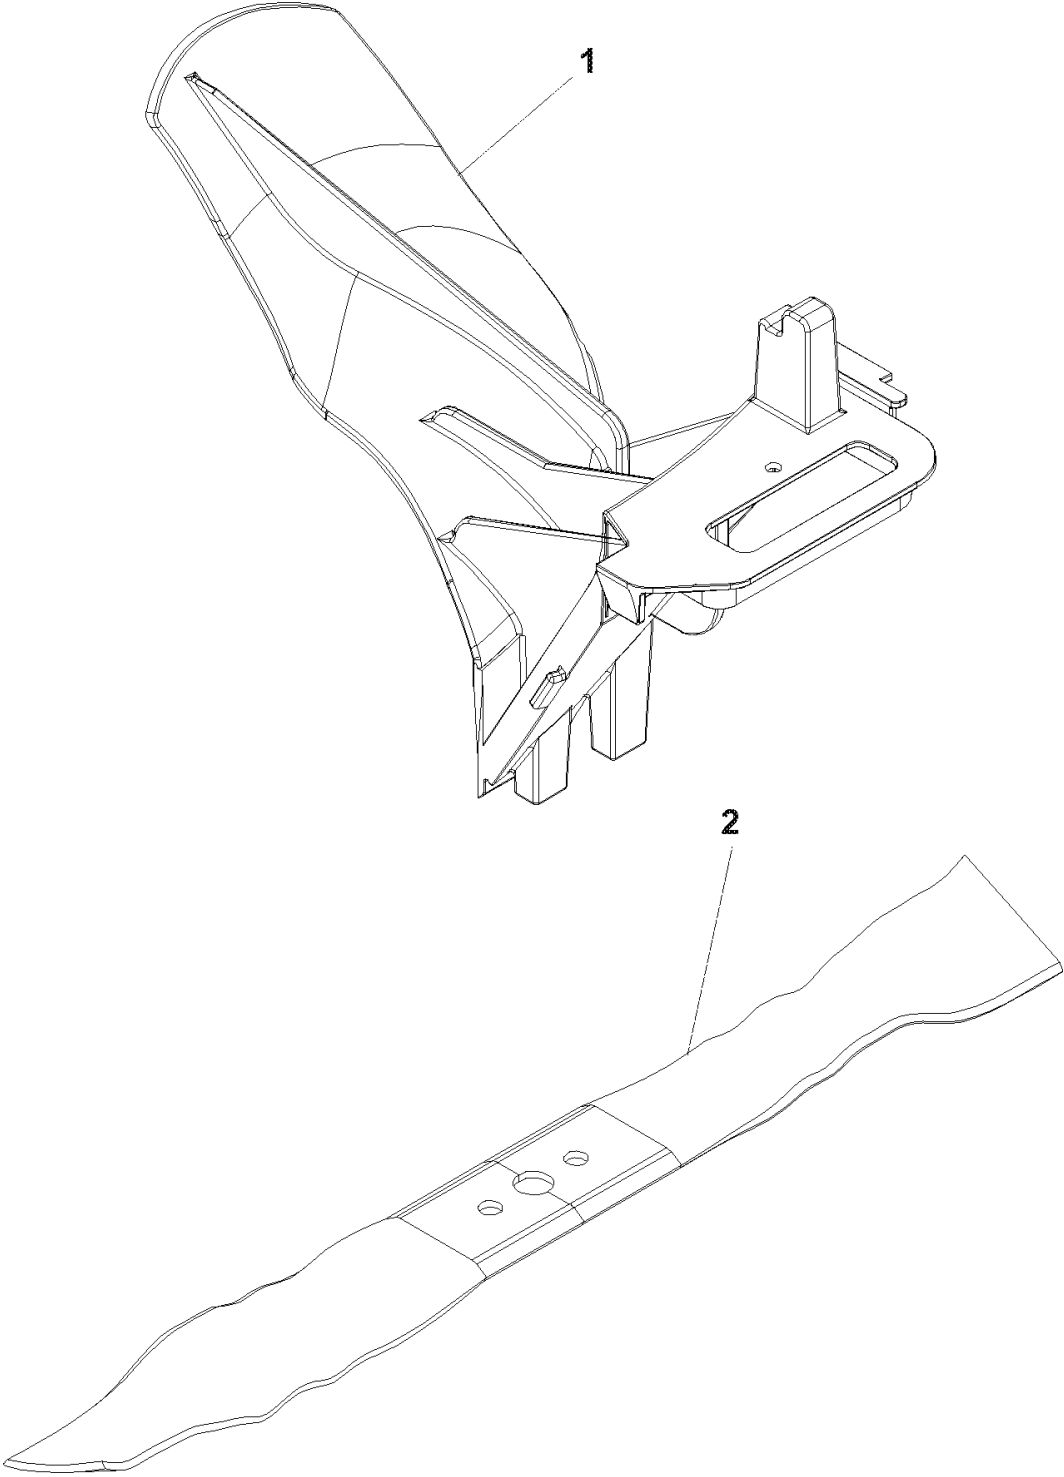

ACCESSORIES

MULCH KIT 113051 (BBC)

ACCESSORIES

W21 SKC, 968999639, 2007-03

Ref	Part No	Description	Remark	QTY KIT
1	539 11 15-15	MULCH PLUG		1
2	539 11 19-58	BLADE		1

ACCESSORIES

MULCH KIT 113052 (BRAKE)

ACCESSORIES