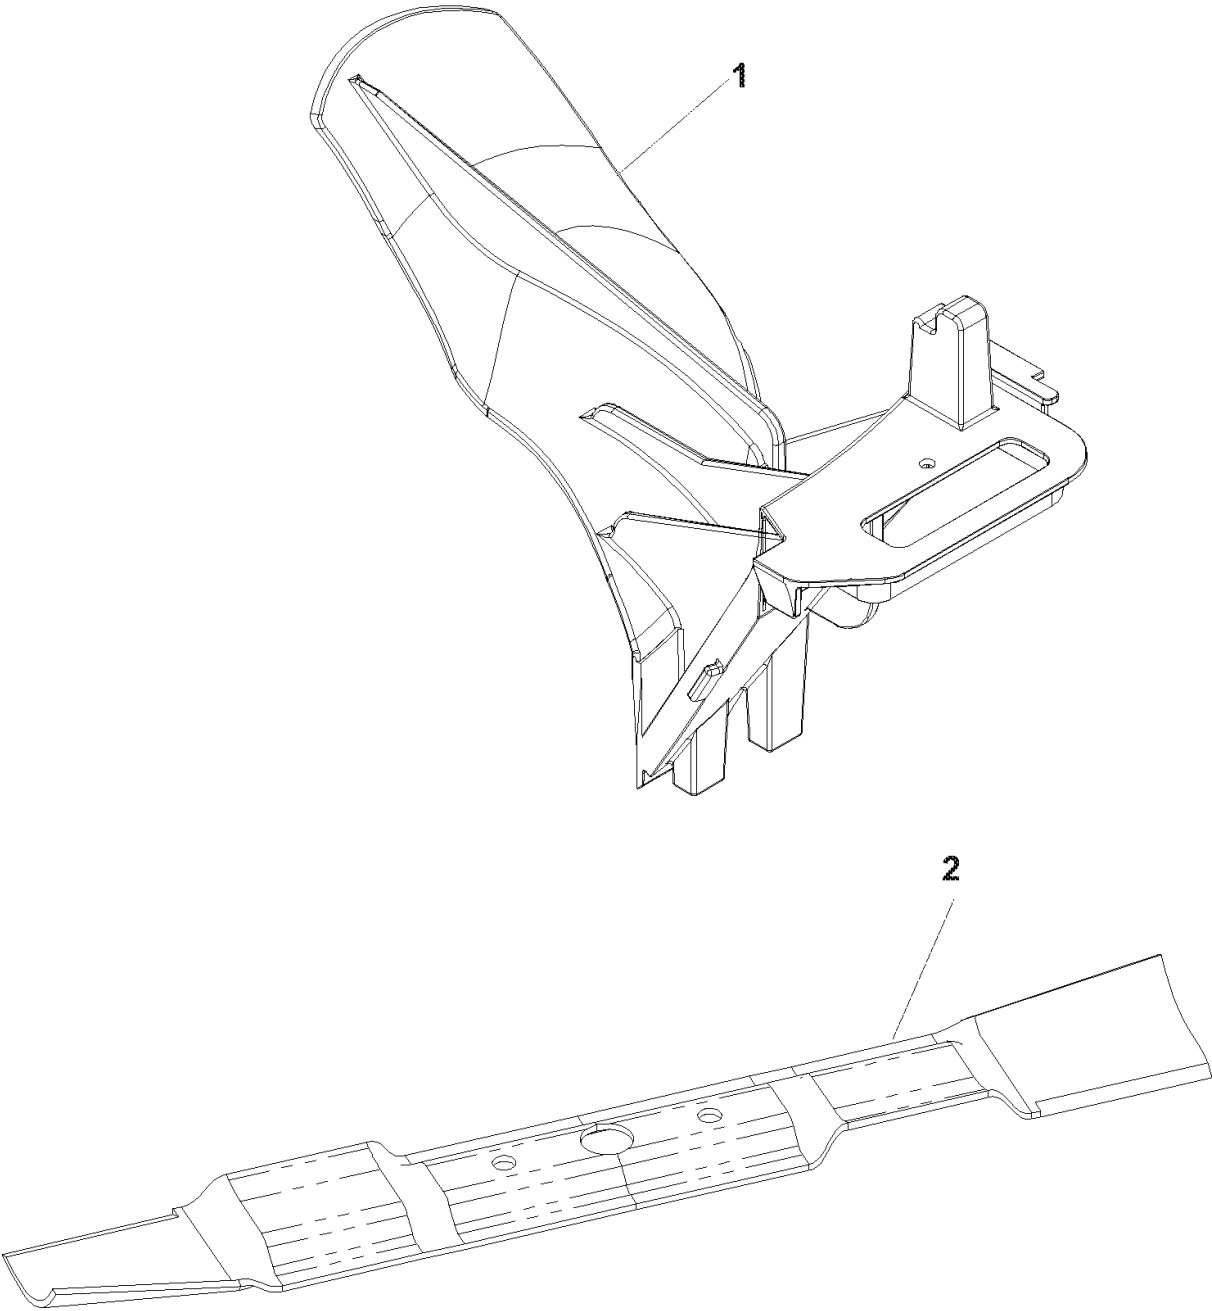

ACCESSORIES

MULCH KIT 113051 (BBC)

ACCESSORIES

W21 SKC, 968999639, 2007-03

Ref	Part No	Description	Remark	QTY KIT
1	539 11 15-15	MULCH PLUG		1
2	539 11 19-58	BLADE		1