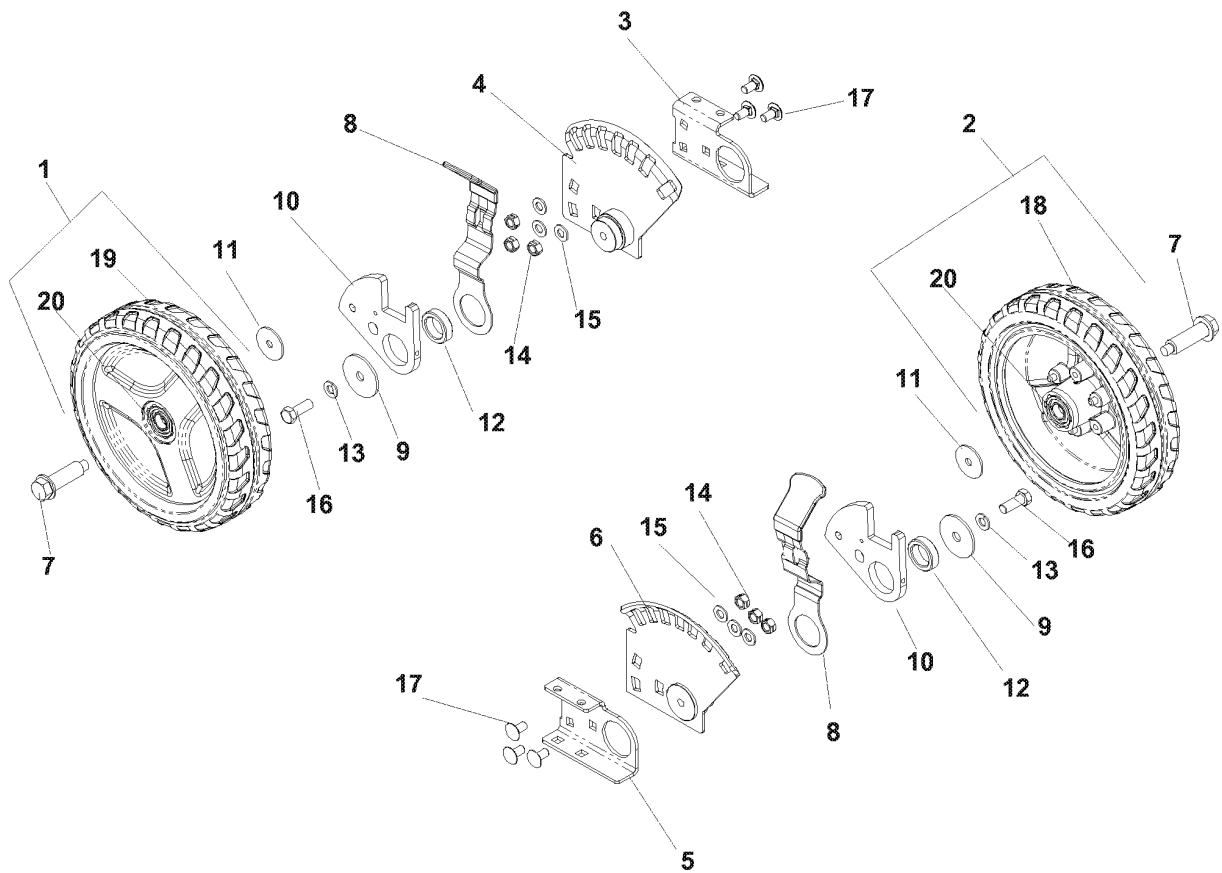

WHEELS & TIRES

FRONT WHEELS

WHEELS & TIRES

W21 SKC, 968999639, 2007-03

Ref	Part No	Description	Remark	QTY KIT
1	539 11 15-03	WHEEL		1
2	539 11 19-72	WHEEL		1
3	539 11 18-86	FRONT DECK PLATE, LEFT		1
4	539 11 18-88	FRONT PLATE, LEFT		1
5	539 11 18-87	FRONT DECK PLATE, RIGHT		1
6	539 11 18-89	FRONT PLATE, RIGHT		1
7	539 11 18-73	SHOULDER BOLT		2
8	539 11 18-94	LEVER		2
9	539 11 18-97	WASHER, 3/8, SPEC		2
10	539 11 19-55	WHEEL PLATE, FRONT		2
11	539 11 27-89	AXLE WASHER		2
12	539 11 02-67	BUSHING		2
13	539 99 01-18	WASHER		2
14	539 99 01-84	NUT		6
15	539 99 01-88	WASHER		6
16	539 99 05-63	SCREW		2
17	539 99 07-99	BOLT		6
18	539 11 19-71	TIRE, 9", RIGHT		1
19	539 11 15-02	TIRE, 9", LEFT		1
20	539 11 15-04	BEARING		2