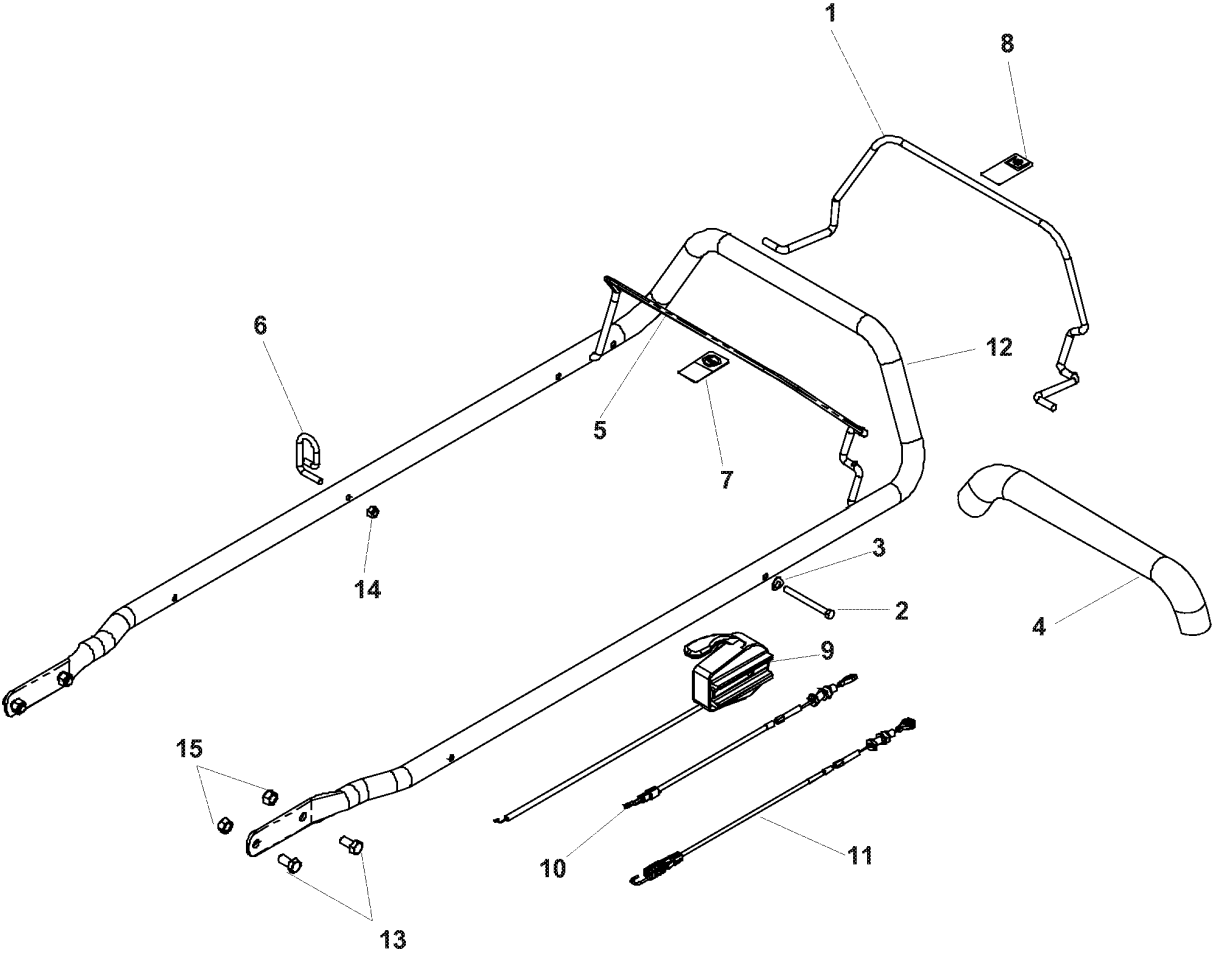

HANDLE & CONTROLS

SELF PROPELLED
MODELS: 968999284, 968999289, 968999639

HANDLE & CONTROLS

W21 SKC, 968999639, 2007-03

Ref	Part No	Description	Remark	QTY KIT
1	539 11 19-93	BAIL		1
2	539 11 22-76	HCS, M6-1.0 X 70, GR8.8		1
3	539 11 04-88	WASHER, 5/16, WAVE		1
4	539 12 26-35	FOAM GRIP (GROUND) 15'		1
5	539 11 29-08	BAIL		1
6	539 11 29-22	ROPE GUIDE		1
7	539 11 30-67	DECAL		1
8	539 11 30-68	DECAL		1
9	539 11 31-08	THROTTLE CABLE		1
10	539 11 31-09	CABLE		1
11	539 11 31-10	CONTROL		1
12	539 11 31-17	HANDLE		1
13	539 99 01-34	BOLT		4
14	539 97 69-78	NUT		1
15	539 97 69-79	NUT		4
539 976856	539 97 68-56	TIE WRAP		5