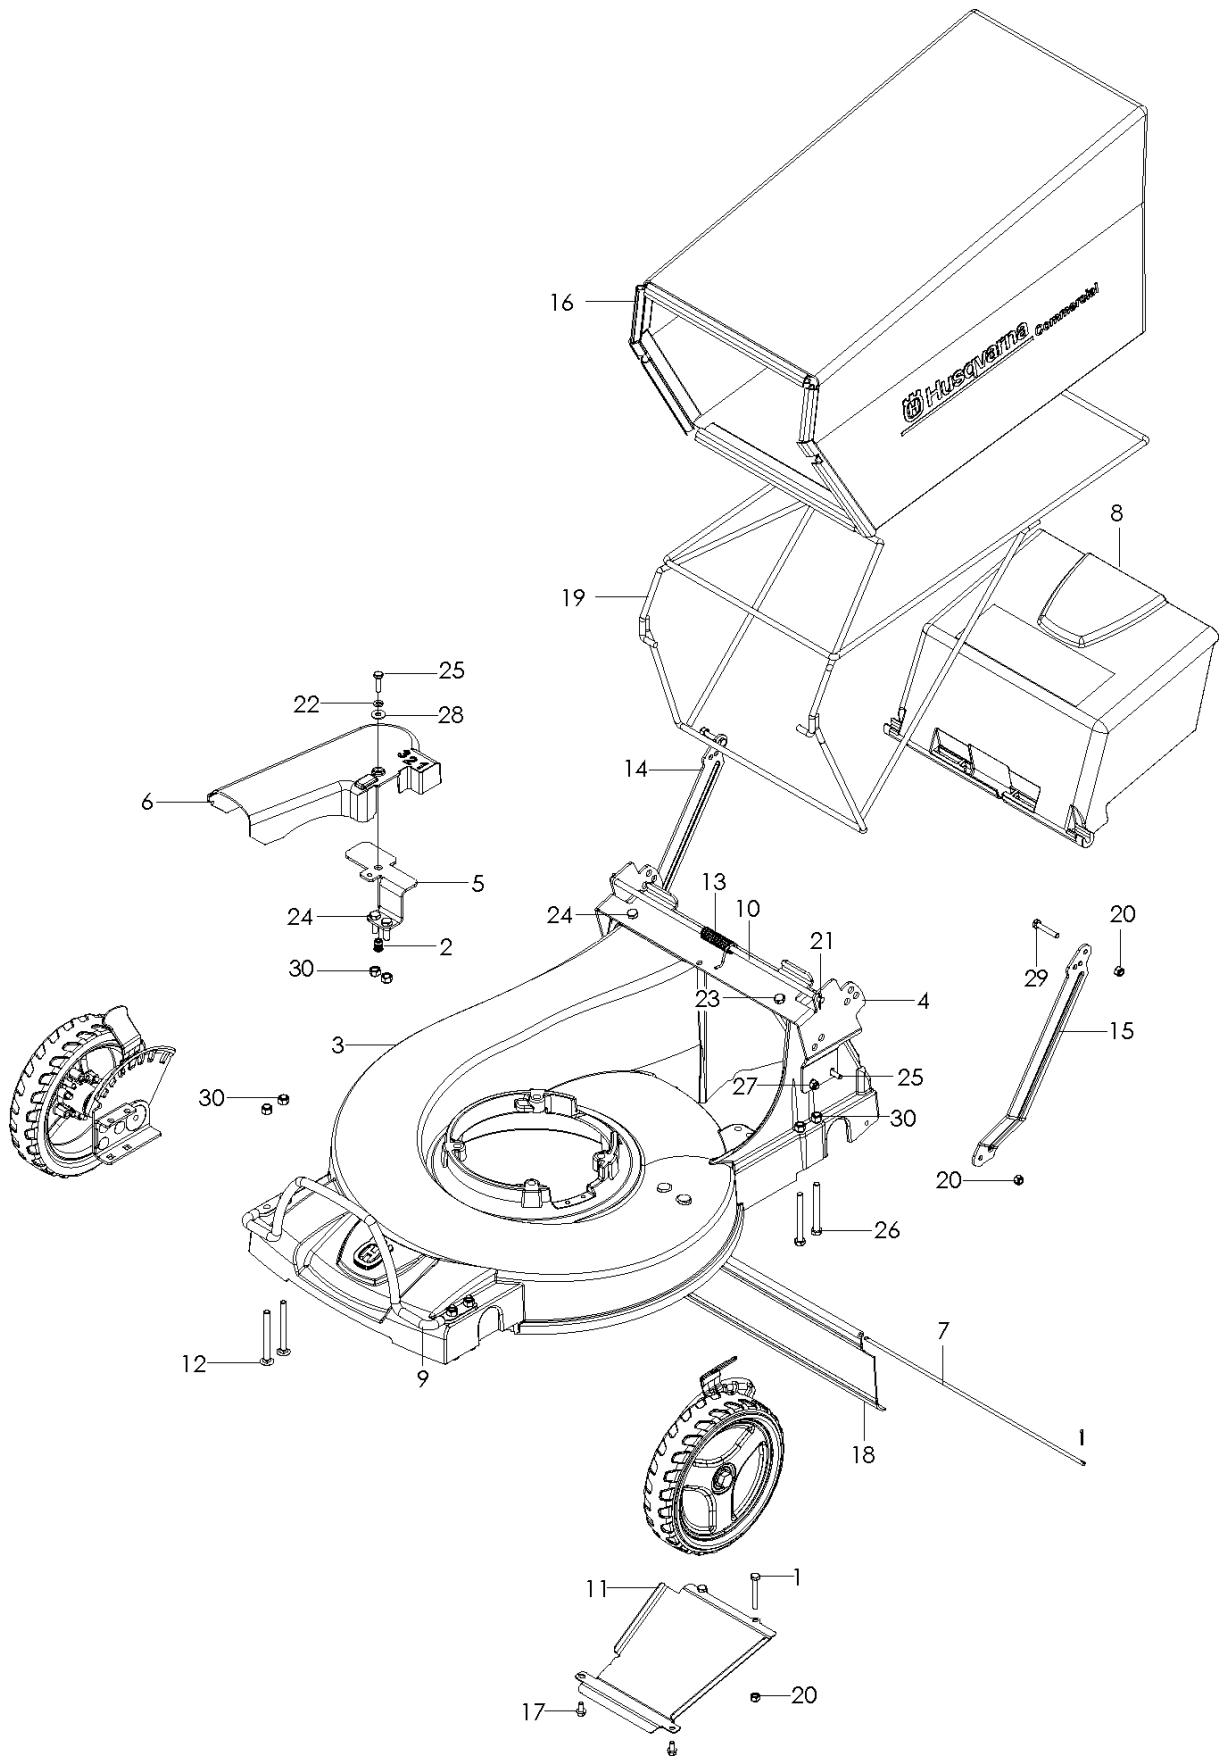

SPARE PARTS LIST

LAWN MOWERS: COMMERCIAL
WALK-BEHINDS

W21 SKC, 968999639, 2007-03

CHASSIS / FRAME

W21 SKC, 968999639, 2007-03

Ref	Part No	Description	Remark	QTY KIT
1	539 10 13-13	HCS 1/4C X 2		2
2	539 10 81-47	INSERT		1
3	539 11 30-49	DECAL		1
4	539 11 15-21	TOP SADDLE		1
5	539 11 15-30	DECK		1
6	539 11 15-36	BELT SHIELD		1
7	539 11 15-38	FLAP		1
8	539 11 15-40	DESCHARGE FLAP		1
9	539 11 18-63	GUARD		1
10	539 11 18-68	HINGE		1
11	539 11 19-64	CHUTE BOTTOM		1
12	539 11 19-77	RHSNB, 5/16C X 3 1/4, GR5		4
13	539 11 19-95	SPRING, TORSION		1
14	539 11 20-47	HANDLE BRACE, RIGHT	RT	1
15	539 11 21-11	HANDLE BRACE, LEFT	LT	1
16	539 11 22-93	GRASS BAG		1
17	539 11 27-93	SCREW, 1/4-14 X 1/2, THD FORM		2
18	539 13 05-36	DECK		1
19	539 11 35-45	BAG FRAME		1
20	539 97 69-78	NUT		8
21	539 99 00-37	PIN RETAINING SCREW		4
22	539 99 00-52	WASHER		1
23	539 99 02-06	SCREW		1
24	539 99 02-09	SCREW		3
25	539 99 05-48	SCREW		3
26	539 99 05-53	HCS 5/16 X 3		4
27	539 99 05-80	SCREW		2
28	539 99 05-98	WASHER		1
29	539 99 06-39	SCREW		2
30	539 99 07-17	NUT		12

WHEELS & TIRES

FRONT WHEELS

WHEELS & TIRES

W21 SKC, 968999639, 2007-03

Ref	Part No	Description	Remark	QTY KIT
1	539 11 15-03	WHEEL		1
2	539 11 19-72	WHEEL		1
3	539 11 18-86	FRONT DECK PLATE, LEFT		1
4	539 11 18-88	FRONT PLATE, LEFT		1
5	539 11 18-87	FRONT DECK PLATE, RIGHT		1
6	539 11 18-89	FRONT PLATE, RIGHT		1
7	539 11 18-73	SHOULDER BOLT		2
8	539 11 18-94	LEVER		2
9	539 11 18-97	WASHER, 3/8, SPEC		2
10	539 11 19-55	WHEEL PLATE, FRONT		2
11	539 11 27-89	AXLE WASHER		2
12	539 11 02-67	BUSHING		2
13	539 99 01-18	WASHER		2
14	539 99 01-84	NUT		6
15	539 99 01-88	WASHER		6
16	539 99 05-63	SCREW		2
17	539 99 07-99	BOLT		6
18	539 11 19-71	TIRE, 9", RIGHT		1
19	539 11 15-02	TIRE, 9", LEFT		1
20	539 11 15-04	BEARING		2