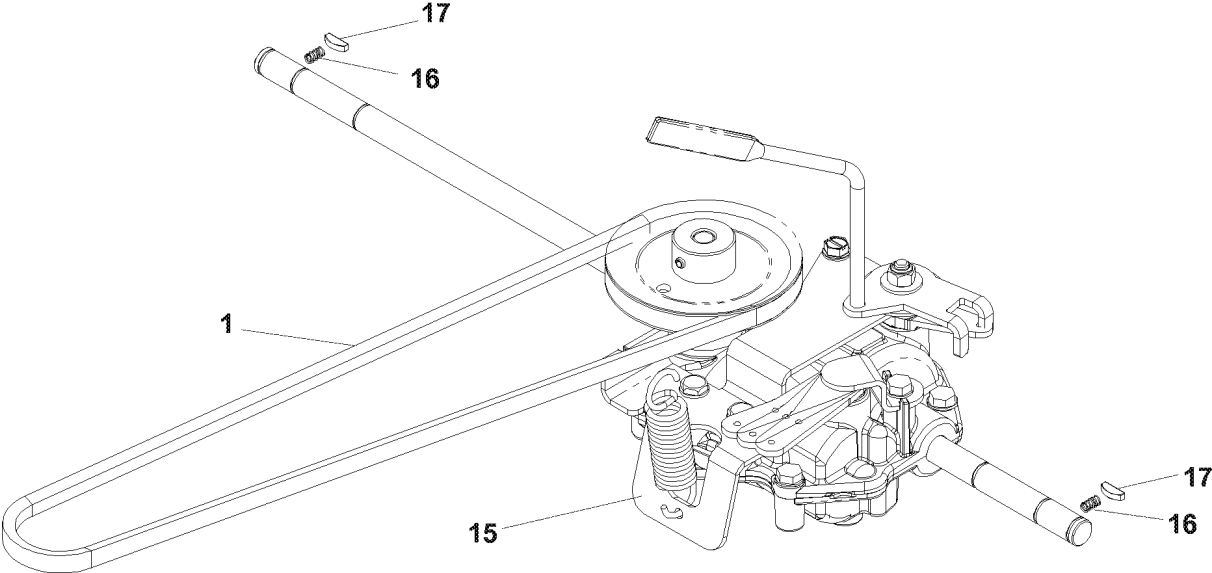

HANDLE & CONTROLS

SELF PROPELLED
MODELS: 968999284, 968999289, 968999639

HANDLE & CONTROLS

W21 SKC, 968999639, 2007-03

Ref	Part No	Description	Remark	QTY KIT
1	539 11 19-93	BAIL		1
2	539 11 22-76	HCS, M6-1.0 X 70, GR8.8		1
3	539 11 04-88	WASHER, 5/16, WAVE		1
4	539 12 26-35	FOAM GRIP (GROUND) 15'		1
5	539 11 29-08	BAIL		1
6	539 11 29-22	ROPE GUIDE		1
7	539 11 30-67	DECAL		1
8	539 11 30-68	DECAL		1
9	539 11 31-08	THROTTLE CABLE		1
10	539 11 31-09	CABLE		1
11	539 11 31-10	CONTROL		1
12	539 11 31-17	HANDLE		1
13	539 99 01-34	BOLT		4
14	539 97 69-78	NUT		1
15	539 97 69-79	NUT		4
539 976856	539 97 68-56	TIE WRAP		5

TRANSMISSION

SELF PROPELLED

MODELS: 968999284, 968999286, 968999287,
968999289, 968999639, 968999640

TRANSMISSION

W21 SKC, 968999639, 2007-03

Ref	Part No	Description	Remark	QTY KIT
1	539 11 15-31	BELT		1
2	539 10 98-00	BOLT		1
3	539 11 15-28	DRIVEN PULLEY		1
4	539 11 15-29	CABLE		1
5	539 11 15-35	LEVER		1
6	539 11 18-77	TRANSMISSION SPACER		1
7	539 11 20-46	HCS, 1/4-14 X 1 1/2, SELF TAP		1
8	539 11 29-11	PIVOT BUSHING		1
9	539 11 29-15	SHAFT COVER		1
10	539 11 31-00	PIN		1
11	539 11 31-39	TRANSMISSION W/GREASE SLOT, T13C		1
12	539 97 69-78	NUT		1
13	539 99 05-98	WASHER		1
14	539 99 10-81	SCREW, 1/4-14 X 3/4, SELF TAP		2
15	539 11 18-90	SPRING		1
16	539 11 18-91	KEY SPRING		2
17	539 11 18-93	KEY		2