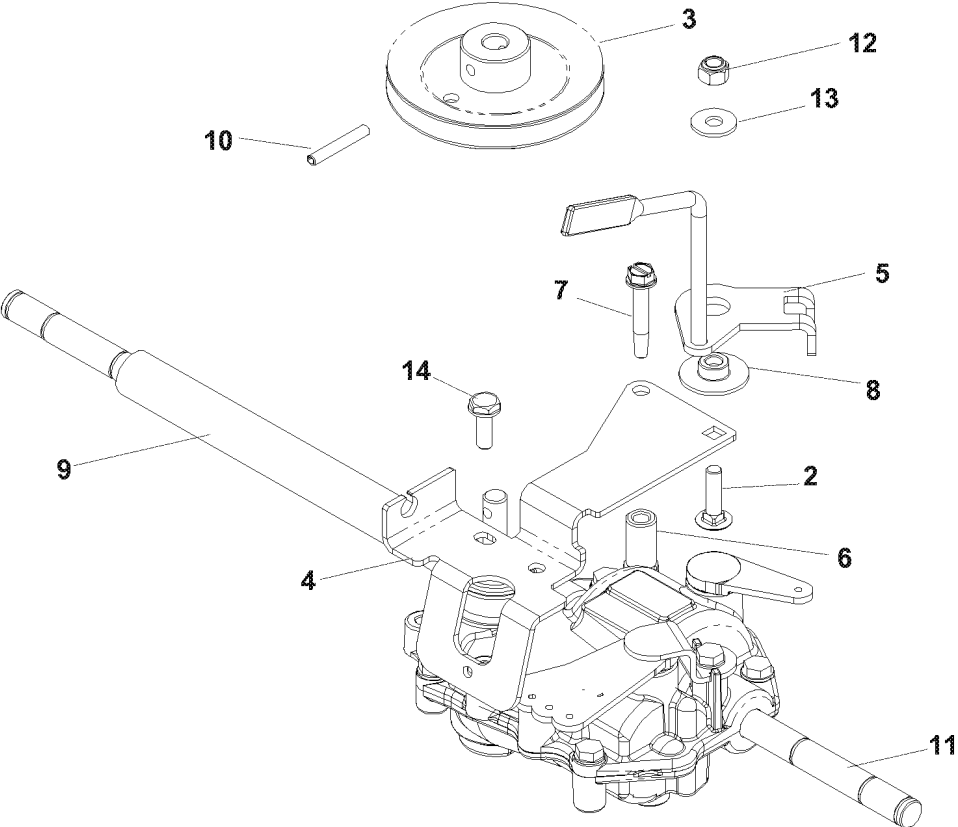

HANDLE & CONTROLS

SELF PROPELLED
MODELS: 968999284, 968999289, 968999639

HANDLE & CONTROLS

W21 SKC, 968999639, 2007-03

Ref	Part No	Description	Remark	QTY KIT
1	539 11 19-93	BAIL		1
2	539 11 22-76	HCS, M6-1.0 X 70, GR8.8		1
3	539 11 04-88	WASHER, 5/16, WAVE		1
4	539 12 26-35	FOAM GRIP (GROUND) 15'		1
5	539 11 29-08	BAIL		1
6	539 11 29-22	ROPE GUIDE		1
7	539 11 30-67	DECAL		1
8	539 11 30-68	DECAL		1
9	539 11 31-08	THROTTLE CABLE		1
10	539 11 31-09	CABLE		1
11	539 11 31-10	CONTROL		1
12	539 11 31-17	HANDLE		1
13	539 99 01-34	BOLT		4
14	539 97 69-78	NUT		1
15	539 97 69-79	NUT		4
539 976856	539 97 68-56	TIE WRAP		5

TRANSMISSION

SELF PROPELLED

MODELS: 968999284, 968999286, 968999287,
968999289, 968999639, 968999640

TRANSMISSION

W21 SKC, 968999639, 2007-03

Ref	Part No	Description	Remark	QTY KIT
1	539 11 15-31	BELT		1
2	539 10 98-00	BOLT		1
3	539 11 15-28	DRIVEN PULLEY		1
4	539 11 15-29	CABLE		1
5	539 11 15-35	LEVER		1
6	539 11 18-77	TRANSMISSION SPACER		1
7	539 11 20-46	HCS, 1/4-14 X 1 1/2, SELF TAP		1
8	539 11 29-11	PIVOT BUSHING		1
9	539 11 29-15	SHAFT COVER		1
10	539 11 31-00	PIN		1
11	539 11 31-39	TRANSMISSION W/GREASE SLOT, T13C		1
12	539 97 69-78	NUT		1
13	539 99 05-98	WASHER		1
14	539 99 10-81	SCREW, 1/4-14 X 3/4, SELF TAP		2
15	539 11 18-90	SPRING		1
16	539 11 18-91	KEY SPRING		2
17	539 11 18-93	KEY		2

ENGINE

KAWASAKI BBC - CE
MODEL: 968999638, 968999639

ENGINE

W21 SKC, 968999639, 2007-03

Ref	Part No	Description	Remark	QTY KIT
1	539 11 15-27	ENGINE PULLEY		1
2	539 10 85-61	SCREW, 1/4-20 X 3/8, SET		2
3	539 10 85-06	SCREW		1
4	539 11 19-75	SPACER		1
5	539 11 27-87	BLADE		1
6	539 11 00-64	CLUTCH, WASHER		1
7	539 99 01-18	WASHER		1
8	539 11 15-26	ADAPTER		1
9	539 11 27-94	KEY		1
10	539 11 29-46	OIL W/LABEL, QT		1
11	539 11 33-91	DECK GUARD, BBC		1
12	539 97 69-52	SCREW		2
13	539 97 69-77	NUT		2
14	539 11 19-70	BOLT		4
15	539 13 05-95	BRACKET-SHAFT SUPPORT, BLK		1
16	539 11 49-21	BEARING		1
17	539 10 55-32	HEX CAP SCREW 1/4		2