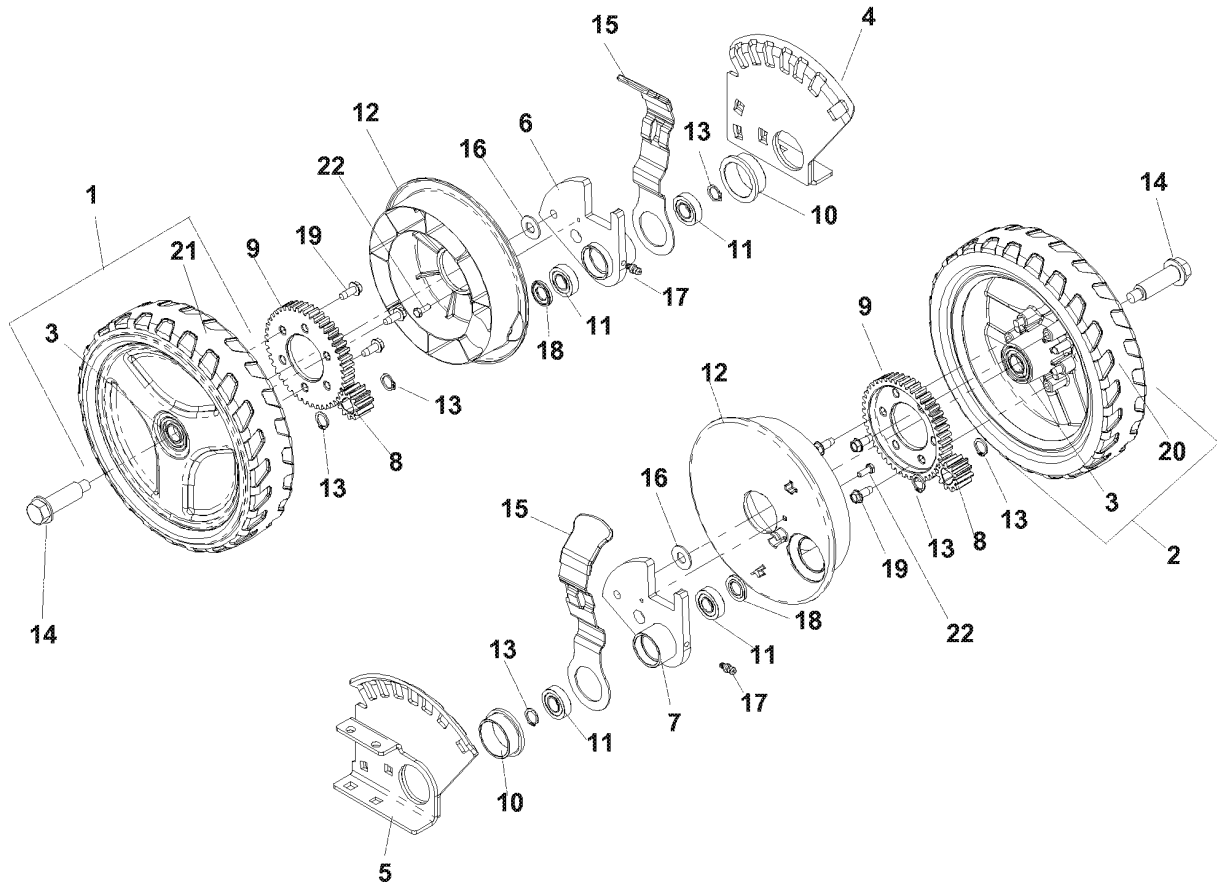

WHEELS & TIRES

REAR WHEELS

MODELS: 968999284, 968999286, 968999287, 968999289,
968999639, 968999640

WHEELS & TIRES

W21 SKC, 968999639, 2007-03

Ref	Part No	Description	Remark	QTY KIT
1	539 11 15-03	WHEEL		1
2	539 11 19-72	WHEEL		1
3	539 11 15-04	BEARING		2
4	539 11 15-13	WHEEL MOUNT, LEFT		1
5	539 11 18-75	WHEEL MOUNT, RIGHT		1
6	539 11 15-19	OUTER WHEEL, LEFT		1
7	539 11 18-67	OUTER WHEEL, RIGHT		1
8	539 11 15-09	PINION		2
9	539 11 15-11	GEAR		2
10	539 11 15-16	BUSHING		2
11	539 11 15-17	BEARING, TRANSMISSION SHAFT		4
12	539 11 15-47	DEBRIS GUARD		2
13	539 11 18-72	RING		6
14	539 11 18-73	SHOULDER BOLT		2
15	539 11 19-50	LEVER		2
16	539 11 27-89	AXLE WASHER		2
17	539 11 56-38	ZERK, 3/16, DRIVE IN		2
18	539 11 31-38	WASHER		2
19	539 99 03-62	SCREW		6
20	539 11 19-71	TIRE, 9", RIGHT		1
21	539 11 15-02	TIRE, 9", LEFT		1
22	539 99 04-11	SCREW		2

TRANSMISSION

SELF PROPELLED

MODELS: 968999284, 968999286, 968999287,
968999289, 968999639, 968999640

TRANSMISSION

W21 SKC, 968999639, 2007-03

Ref	Part No	Description	Remark	QTY KIT
1	539 11 15-31	BELT		1
2	539 10 98-00	BOLT		1
3	539 11 15-28	DRIVEN PULLEY		1
4	539 11 15-29	CABLE		1
5	539 11 15-35	LEVER		1
6	539 11 18-77	TRANSMISSION SPACER		1
7	539 11 20-46	HCS, 1/4-14 X 1 1/2, SELF TAP		1
8	539 11 29-11	PIVOT BUSHING		1
9	539 11 29-15	SHAFT COVER		1
10	539 11 31-00	PIN		1
11	539 11 31-39	TRANSMISSION W/GREASE SLOT, T13C		1
12	539 97 69-78	NUT		1
13	539 99 05-98	WASHER		1
14	539 99 10-81	SCREW, 1/4-14 X 3/4, SELF TAP		2
15	539 11 18-90	SPRING		1
16	539 11 18-91	KEY SPRING		2
17	539 11 18-93	KEY		2