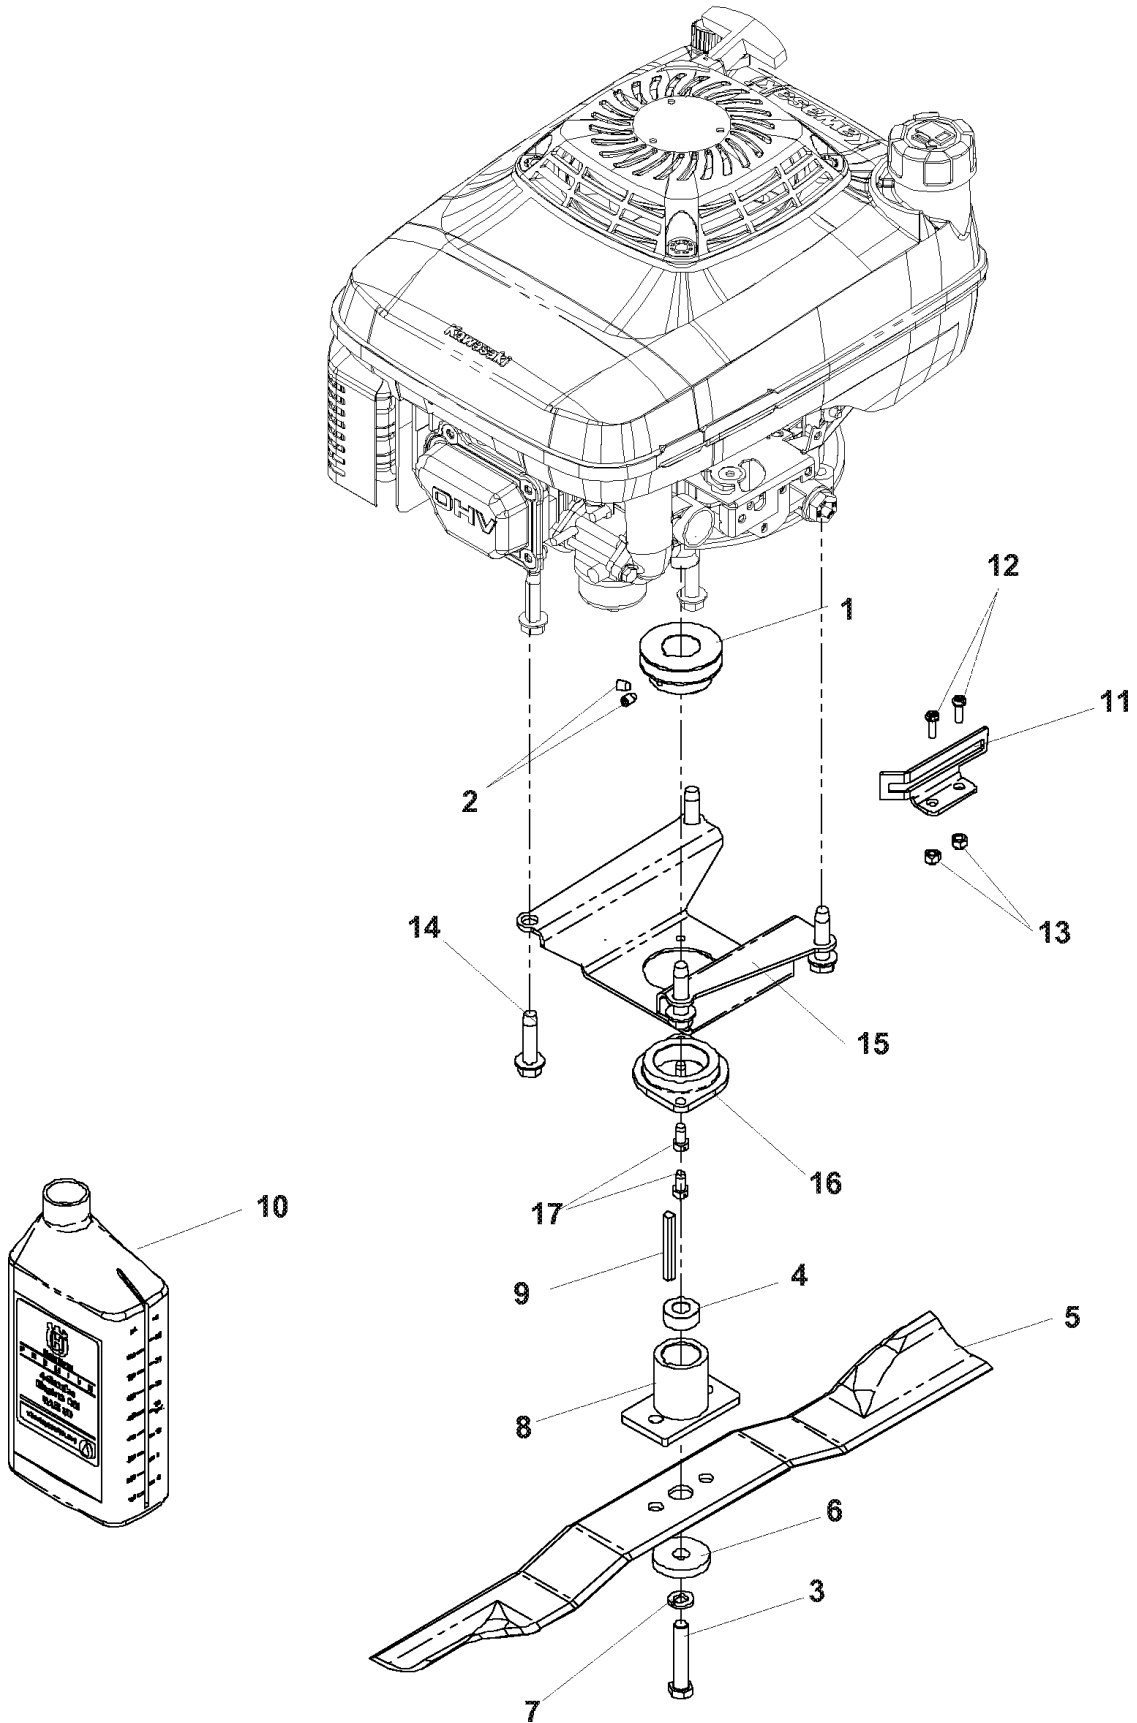

HANDLE & CONTROLS

SELF PROPELLED
MODELS: 968999284, 968999289, 968999639

HANDLE & CONTROLS

W21 SKC, 968999639, 2007-03

Ref	Part No	Description	Remark	QTY KIT
1	539 11 19-93	BAIL		1
2	539 11 22-76	HCS, M6-1.0 X 70, GR8.8		1
3	539 11 04-88	WASHER, 5/16, WAVE		1
4	539 12 26-35	FOAM GRIP (GROUND) 15'		1
5	539 11 29-08	BAIL		1
6	539 11 29-22	ROPE GUIDE		1
7	539 11 30-67	DECAL		1
8	539 11 30-68	DECAL		1
9	539 11 31-08	THROTTLE CABLE		1
10	539 11 31-09	CABLE		1
11	539 11 31-10	CONTROL		1
12	539 11 31-17	HANDLE		1
13	539 99 01-34	BOLT		4
14	539 97 69-78	NUT		1
15	539 97 69-79	NUT		4
539 976856	539 97 68-56	TIE WRAP		5

TRANSMISSION

SELF PROPELLED

MODELS: 968999284, 968999286, 968999287,
968999289, 968999639, 968999640

TRANSMISSION

W21 SKC, 968999639, 2007-03

Ref	Part No	Description	Remark	QTY KIT
1	539 11 15-31	BELT		1
2	539 10 98-00	BOLT		1
3	539 11 15-28	DRIVEN PULLEY		1
4	539 11 15-29	CABLE		1
5	539 11 15-35	LEVER		1
6	539 11 18-77	TRANSMISSION SPACER		1
7	539 11 20-46	HCS, 1/4-14 X 1 1/2, SELF TAP		1
8	539 11 29-11	PIVOT BUSHING		1
9	539 11 29-15	SHAFT COVER		1
10	539 11 31-00	PIN		1
11	539 11 31-39	TRANSMISSION W/GREASE SLOT, T13C		1
12	539 97 69-78	NUT		1
13	539 99 05-98	WASHER		1
14	539 99 10-81	SCREW, 1/4-14 X 3/4, SELF TAP		2
15	539 11 18-90	SPRING		1
16	539 11 18-91	KEY SPRING		2
17	539 11 18-93	KEY		2

ENGINE

KAWASAKI BBC - CE
MODEL: 968999638, 968999639

ENGINE

W21 SKC, 968999639, 2007-03

Ref	Part No	Description	Remark	QTY KIT
1	539 11 15-27	ENGINE PULLEY		1
2	539 10 85-61	SCREW, 1/4-20 X 3/8, SET		2
3	539 10 85-06	SCREW		1
4	539 11 19-75	SPACER		1
5	539 11 27-87	BLADE		1
6	539 11 00-64	CLUTCH, WASHER		1
7	539 99 01-18	WASHER		1
8	539 11 15-26	ADAPTER		1
9	539 11 27-94	KEY		1
10	539 11 29-46	OIL W/LABEL, QT		1
11	539 11 33-91	DECK GUARD, BBC		1
12	539 97 69-52	SCREW		2
13	539 97 69-77	NUT		2
14	539 11 19-70	BOLT		4
15	539 13 05-95	BRACKET-SHAFT SUPPORT, BLK		1
16	539 11 49-21	BEARING		1
17	539 10 55-32	HEX CAP SCREW 1/4		2