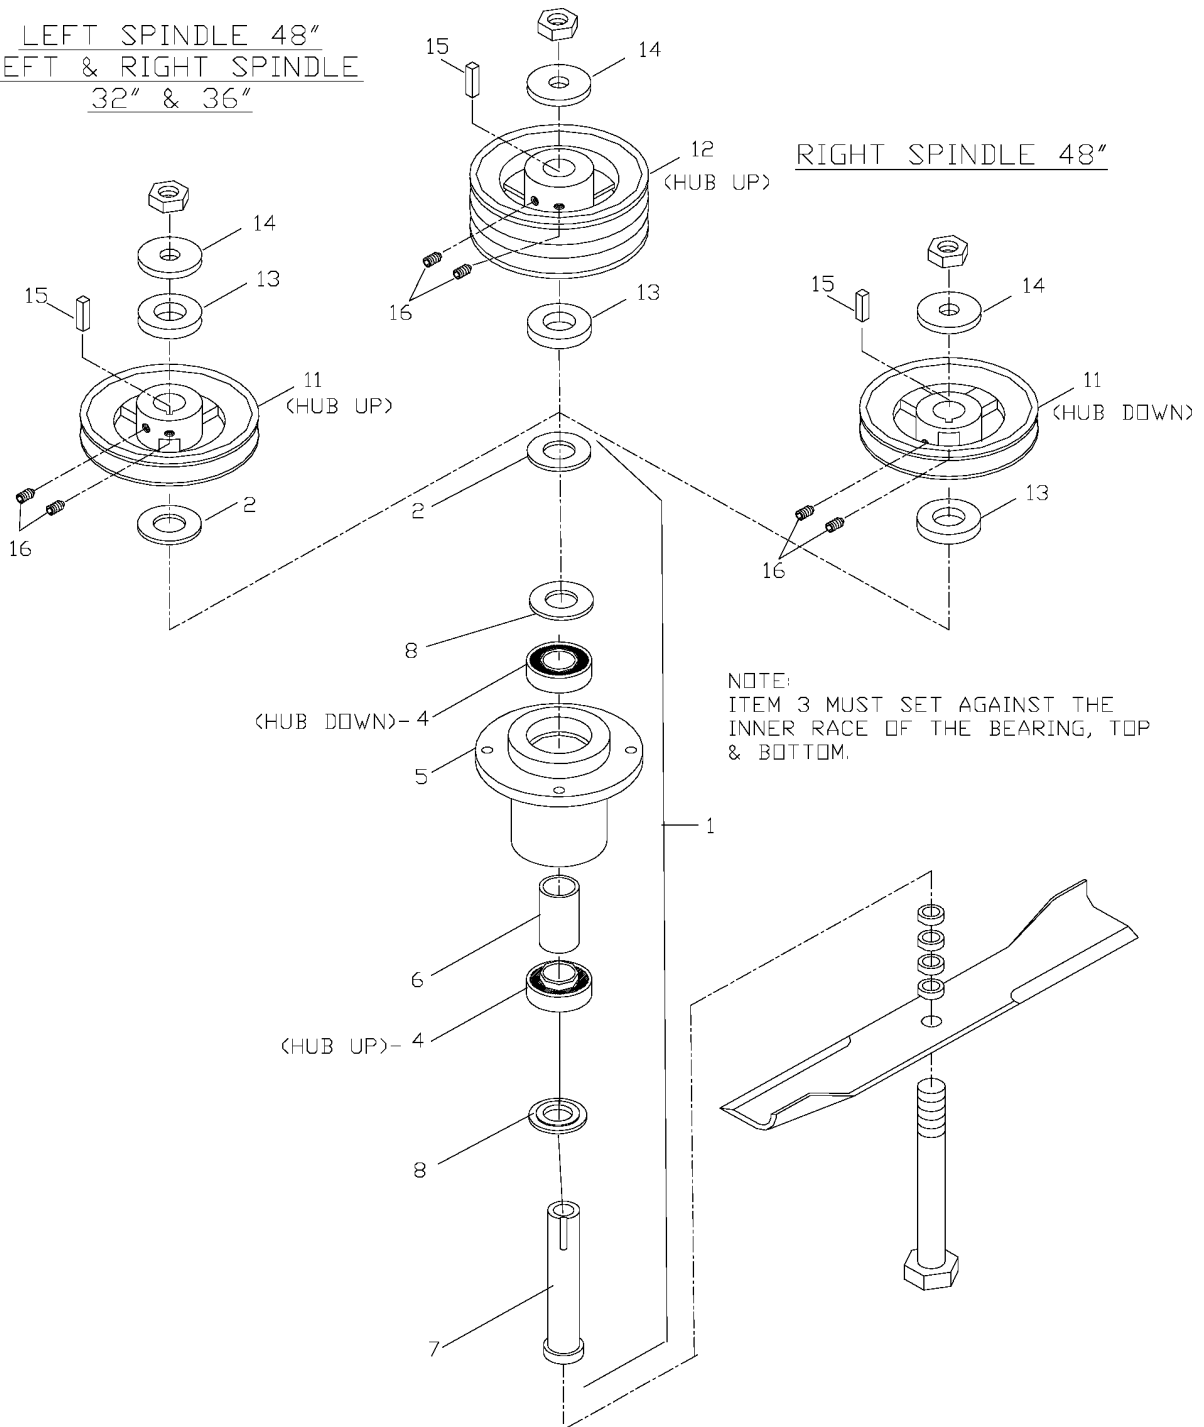

CUTTER HOUSING ASSEMBLY

CENTER SPINDLE 48"

LEFT SPINDLE 48"
LEFT & RIGHT SPINDLE
32" & 36"

RIGHT SPINDLE 48"

NOTE:
ITEM 3 MUST SET AGAINST THE
INNER RACE OF THE BEARING, TOP
& BOTTOM.

HOUSING

W3212A, 968999101, 2001-09

Ref	Part No	Description	Remark	QTY KIT
1	539 10 24-40	SERVICE KIT		1
2	539 10 26-75	BUSHING		3
3	539 10 22-44	BUSHING		2
4	539 10 26-77	BEARING		2
5	539 10 26-73	HOUSING		1
6	539 10 26-76	SPACER		1
7	539 10 26-74	SPINDLE		1
8	539 97 63-98	PULLEY W/SETSCREWS		1
9	539 10 18-19	PULLEY, DOUBLE W/SETS		1
10	539 10 22-45	SPACER		1
11	539 10 22-43	WASHER		1
12	539 10 19-95	KEY		1
13	539 97 69-56	SCREW		2