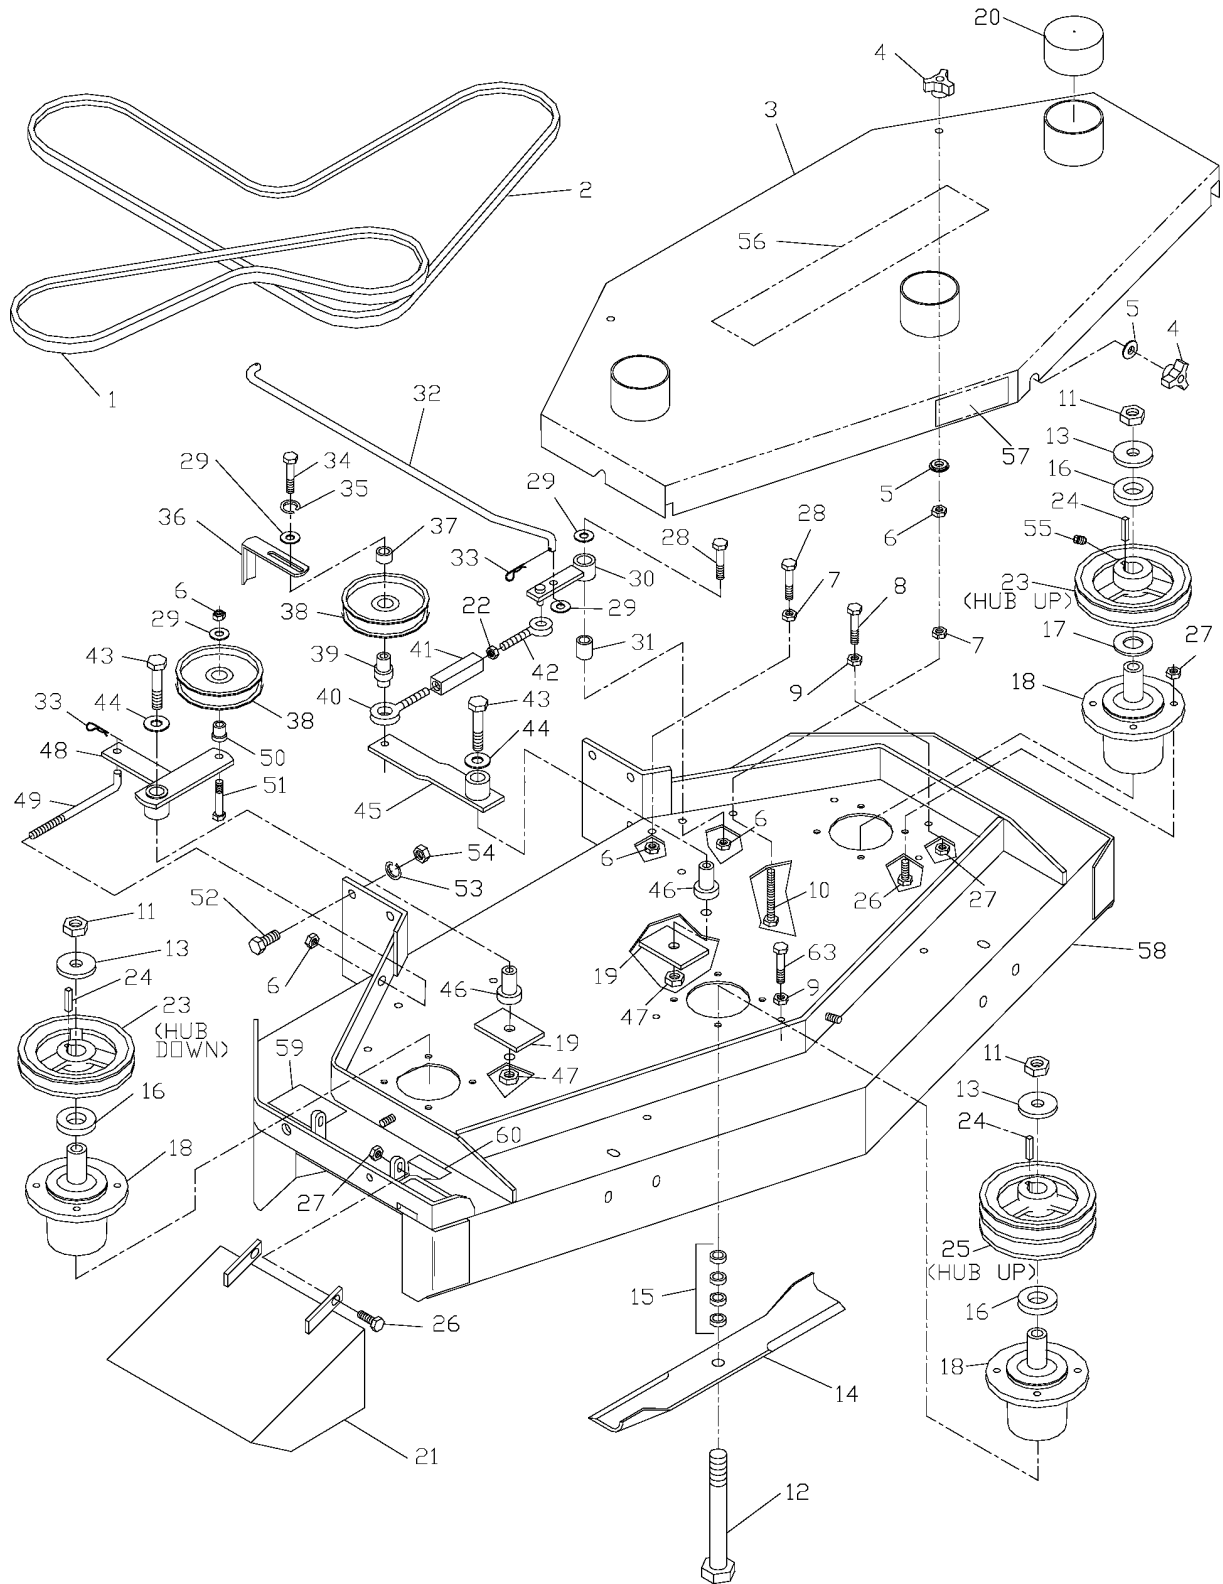

## 48"/122CM CUTTING DECK

W3212A, 968999101, 2001-09

Ref	Part No	Description	Remark	QTY KIT
1	539 10 00-24	BELT		1
2	539 10 19-58	BELT		1
3	539 10 45-62	BELT SHIELD 48"		1
4	539 10 20-70	KNOB, THREE PRONG		5
5	539 10 20-56	WASHER		5
6	539 99 05-46	NUT		6
7	539 99 06-13	NUT		6
8	539 99 05-53	HCS 5/16 X 3		4
9	539 99 05-85	NUT		7
10	539 10 23-34	TAPBOLT 3/8C X 4 1/2		2
11	539 97 69-80	NUT 5/8F HEX		3
12	539 10 23-32	HCS 5/8F X 8 1/2		2
539101100	539 10 11-00	HCS 5/8F X 9		1
13	539 10 22-43	WASHER		3
14	539 10 03-40	BLADE		3
15	539 97 64-36	SPACER		12
16	539 10 22-45	SPACER		3
17	539 10 26-75	BUSHING		1
18	539 10 24-40	SERVICE KIT		3
19	539 10 22-36	PLATE		2
20	539 10 23-20	TUBE CAP		3
21	539 10 45-46	DEFLECTOR CHUTE		1
22	539 99 01-96	NUT		1
23	539 97 63-98	PULLEY W/SETSCREWS		2
24	539 10 19-95	KEY		3
25	539 10 18-19	PULLEY, DOUBLE W/SETS		1
26	539 99 02-09	SCREW		14
27	539 99 01-84	NUT		21
28	539 99 06-29	SCREW		2
29	539 99 05-17	WASHER		4
30	539 10 19-79	ENGAGEMENT ARM		1
31	539 10 18-36	BUSHING, SLEEVE		1
32	539 10 20-31	BLADE ROD 48"		1
33	539 97 69-88	PIN RETAINING SCREW		2
34	539 99 06-37	SCREW		1
35	539 99 01-18	WASHER		1
36	539 10 00-75	SNUBBER		1
37	539 10 26-56	SPACER		1
38	539 97 66-88	PULLEY		2
39	539 10 19-80	EYEBOLT PIVOT		1
40	539 10 19-81	EYEBOLT, LH		1
41	539 10 19-83	TURNBUCKLE		1
42	539 10 19-82	BOLT		1
43	539 10 13-32	SCREW		2
44	539 99 05-50	WASHER		3
45	539 10 19-78	ARM WELDMENT		1
46	539 10 12-31	SPINDLE		2
47	539 10 13-31	NUT		2
48	539 10 22-37	IDLER ARM, AUX.		1
49	539 10 23-37	TENSION ROD		1
50	539 97 66-95	BUSHING		1
51	539 99 07-30	SCREW		1
52	539 10 11-75	SCREW		6
53	539 99 02-47	WASHER		6
54	539 99 04-49	NUT 7/16C HEX		6
55	539 97 69-56	SCREW		6
56	539 10 47-90	DECAL		1
57	539 10 50-71	DECAL		1
58	539 10 45-64	DECAL		1
59	539 10 03-44	DECAL		1
60	539 91 30-10	DECAL		1
63	539 10 23-35	BOLT		3