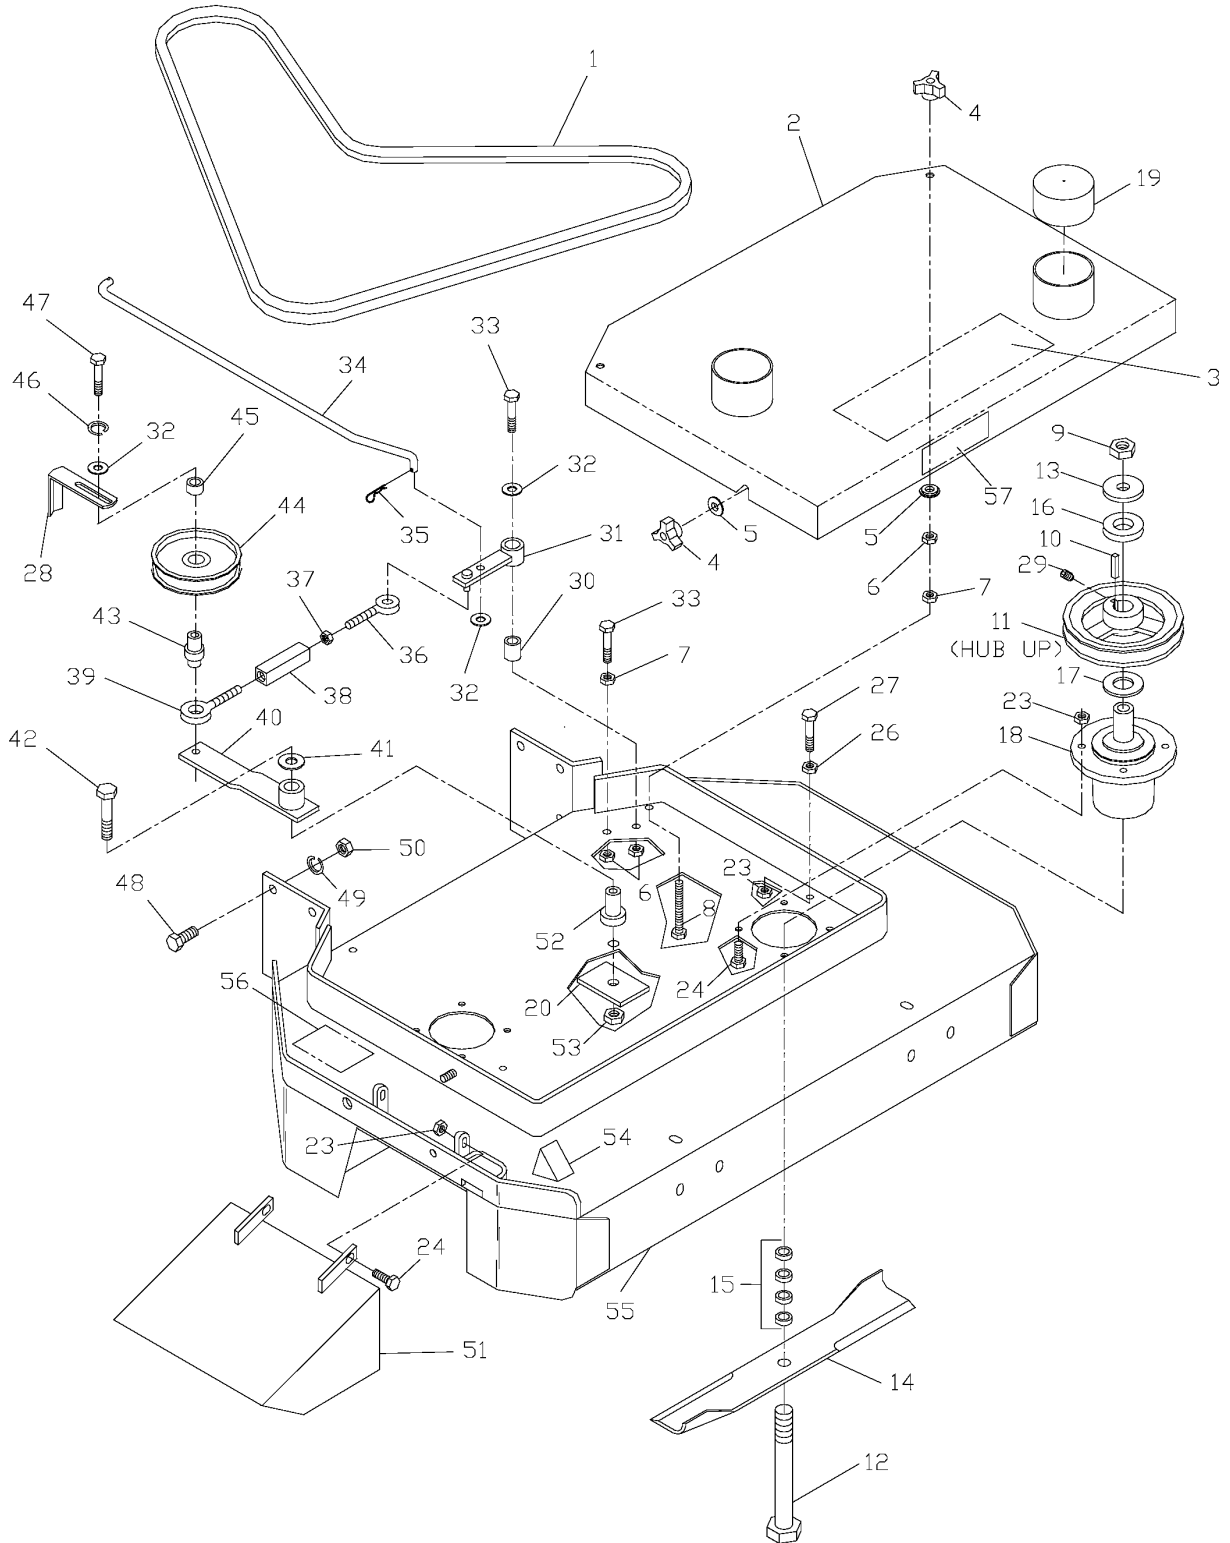

32" & 36" FRONT DECK

MOWER DECK / CUTTING DECK

W3212A, 968999101, 2001-09

Ref	Part No	Description	Remark	QTY KIT
1	539 10 19-59	BELT		1
539102148	539 10 21-48	BELT		1
2	539 10 45-61	36" BELT SHIELD		1
539104650	539 10 46-50	32 BELT SHIELD		1
3	539 10 47-90	DECAL		1
4	539 10 20-70	KNOB, THREE PRONG		4
5	539 10 20-56	WASHER		4
6	539 99 05-46	NUT		4
7	539 99 06-13	NUT		3
8	539 10 23-34	TAPBOLT 3/8C X 4 1/2		2
9	539 97 69-80	NUT 5/8F HEX		2
10	539 10 19-95	KEY		2
11	539 97 63-98	PULLEY W/SETSCREWS		2
12	539 10 23-32	HCS 5/8F X 8 1/2		2
13	539 10 22-43	WASHER		2
14	539 10 03-41	BLADE		2
539100340	539 10 03-40	BLADE		2
15	539 97 64-36	SPACER		8
16	539 10 22-45	SPACER		2
17	539 10 26-75	BUSHING		2
18	539 10 24-40	SERVICE KIT		2
19	539 10 23-20	TUBE CAP		2
20	539 10 22-36	PLATE		1
23	539 99 01-84	NUT		16
24	539 99 02-09	SCREW		10
26	539 99 05-85	NUT		6
27	539 99 05-53	HCS 5/16 X 3		6
28	539 10 00-75	SNUBBER		1
29	539 97 69-56	SCREW		4
30	539 10 18-36	BUSHING, SLEEVE		1
31	539 10 19-79	ENGAGEMENT ARM		1
32	539 99 05-17	WASHER		3
33	539 99 06-29	SCREW		2
34	539 10 20-48	BLADE ROD 36"		1
35	539 97 69-88	PIN RETAINING SCREW		1
36	539 10 19-82	BOLT		1
37	539 99 01-96	NUT		1
38	539 10 19-83	TURNBUCKLE		1
39	539 10 19-81	EYEBOLT, LH		1
40	539 10 19-78	ARM WELDMENT		1
41	539 99 05-50	WASHER		1
42	539 10 13-32	SCREW		1
43	539 10 19-80	EYEBOLT PIVOT		1
44	539 97 66-88	PULLEY		1
45	539 10 26-56	SPACER		1
46	539 99 01-18	WASHER		1
47	539 99 06-37	SCREW		1
48	539 10 11-75	SCREW		6
49	539 99 02-47	WASHER		6
50	539 99 04-49	NUT 7/16C HEX		6
51	539 10 45-46	DEFLECTOR CHUTE		1
52	539 10 12-31	SPINDLE		1
53	539 10 13-31	NUT		1
54	539 91 30-10	DECAL		1
55	539 10 45-63	DECAL		1
539104620	539 10 46-20	DECAL		1
56	539 10 03-44	DECAL		1
57	539 10 50-71	DECAL		1