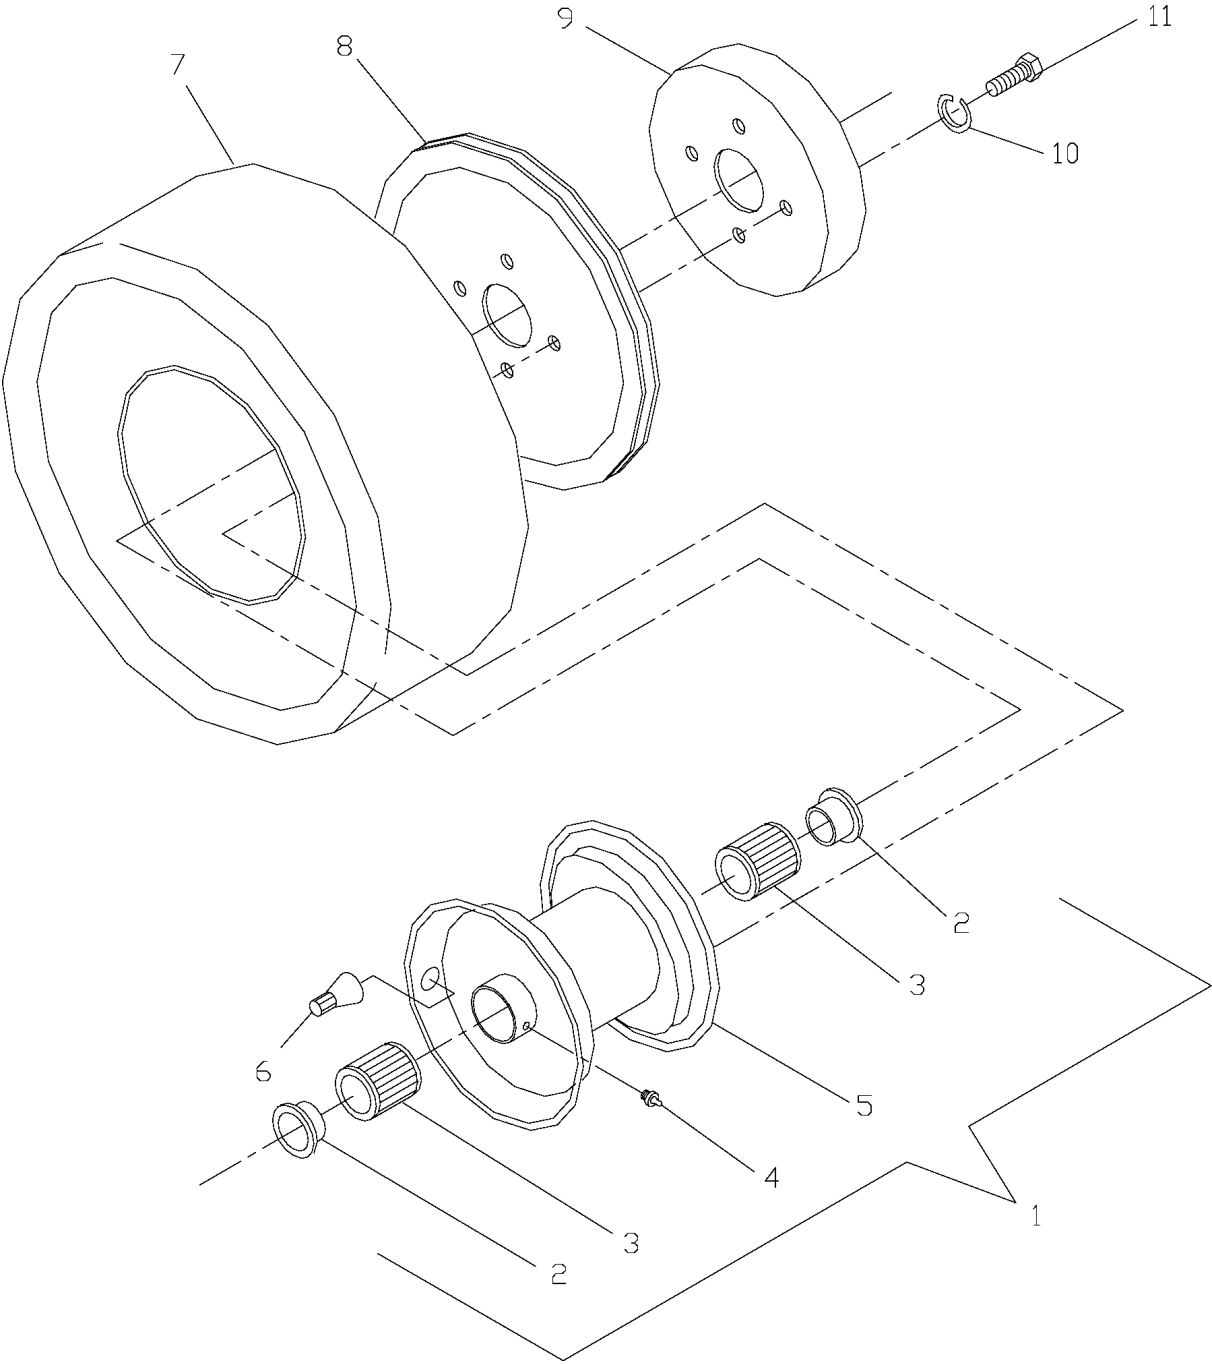

TRACTION WHEEL ASSEMBLY 32" MODELS

WHEELS & TIRES

W3212A, 968999101, 2001-09

Ref	Part No	Description	Remark	QTY KIT
1	539 10 47-14	WHEEL ASM		1
2	539 10 03-95	END CAP		2
3	539 10 03-93	ROLLER BEARING (LONG)		2
4	539 97 69-98	NIPPLE		1
5	539 10 47-16	RIM		1
6	539 91 22-34	VALVE		1
7	539 97 72-22	TIRE		1
8	539 97 65-22	PULLEY		1
9	539 10 19-46	BRAKE DRUM		1
10	539 99 01-18	WASHER		4
11	539 97 77-48	BOLT		4