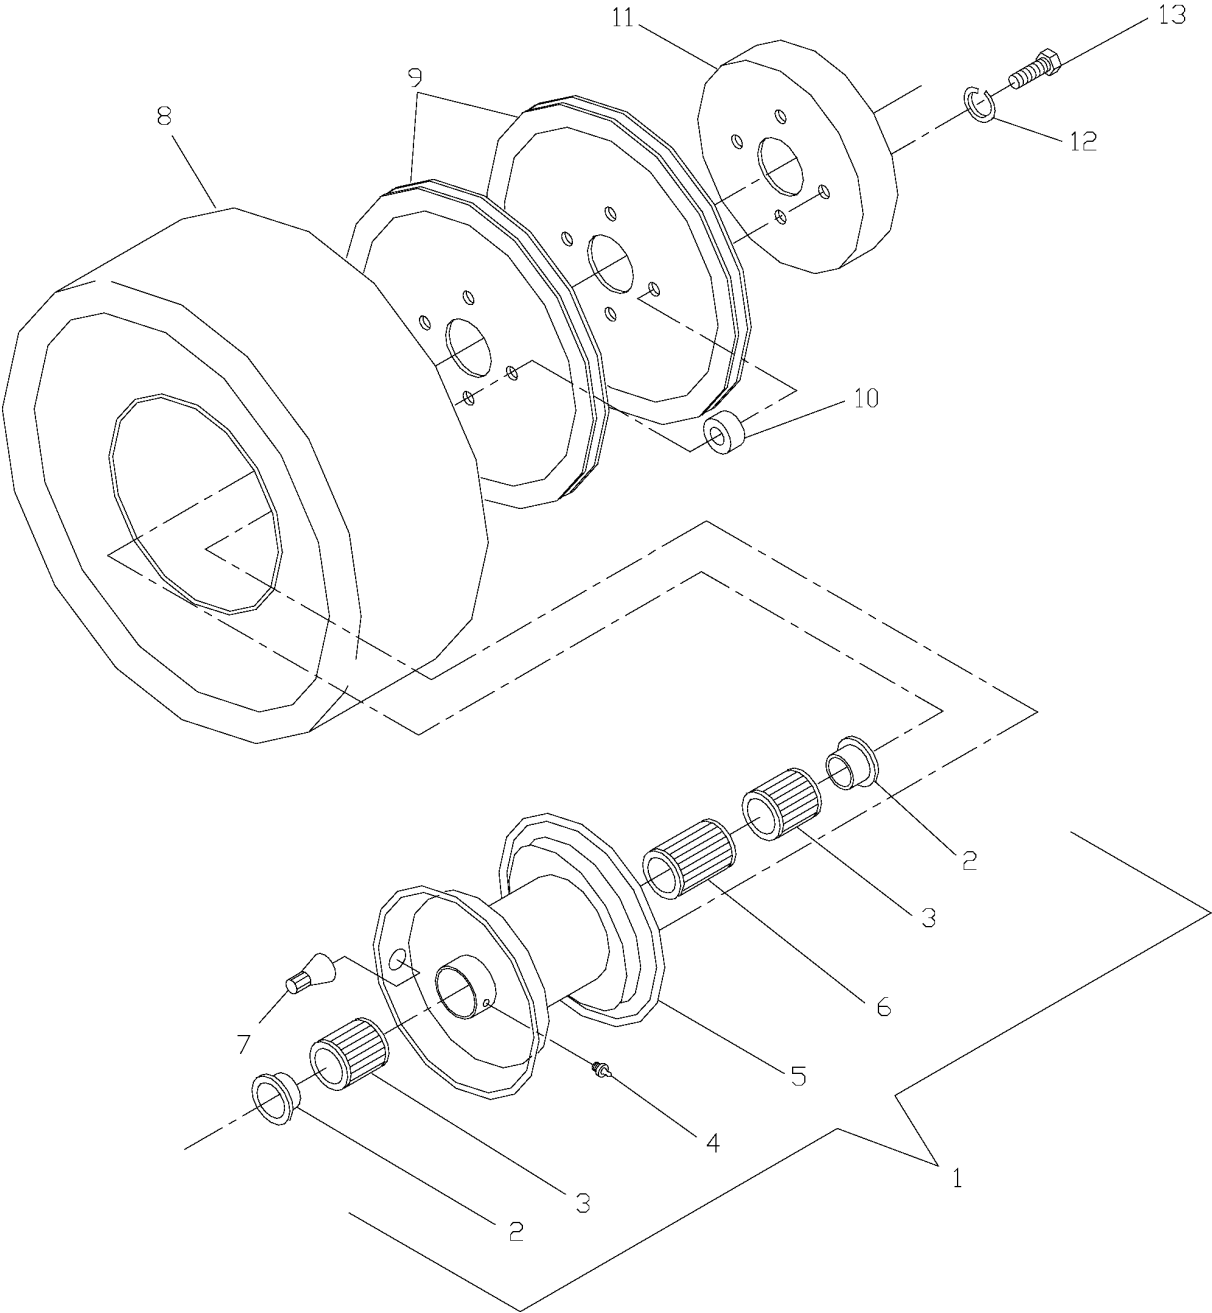

TRACTION WHEEL ASSEMBLY 36" & 48" MODELS

WHEELS & TIRES

W3212A, 968999101, 2001-09

Ref	Part No	Description	Remark	QTY KIT
1	539 10 47-58	WHEEL ASM		1
2	539 10 03-95	END CAP		2
3	539 10 21-61	ROLLER BEARING (SHORT)		2
4	539 97 69-98	NIPPLE		1
5	539 10 47-59	RIM		1
6	539 10 03-93	ROLLER BEARING (LONG)		1
7	539 91 22-34	VALVE		1
8	539 92 37-88	TIRE		1
9	539 93 84-73	PULLEY		2
10	539 92 35-15	SPACER		4
11	539 10 19-46	BRAKE DRUM		1
12	539 99 01-18	WASHER		4
13	539 99 01-64	HCS 3/8F X 1 1/2		4