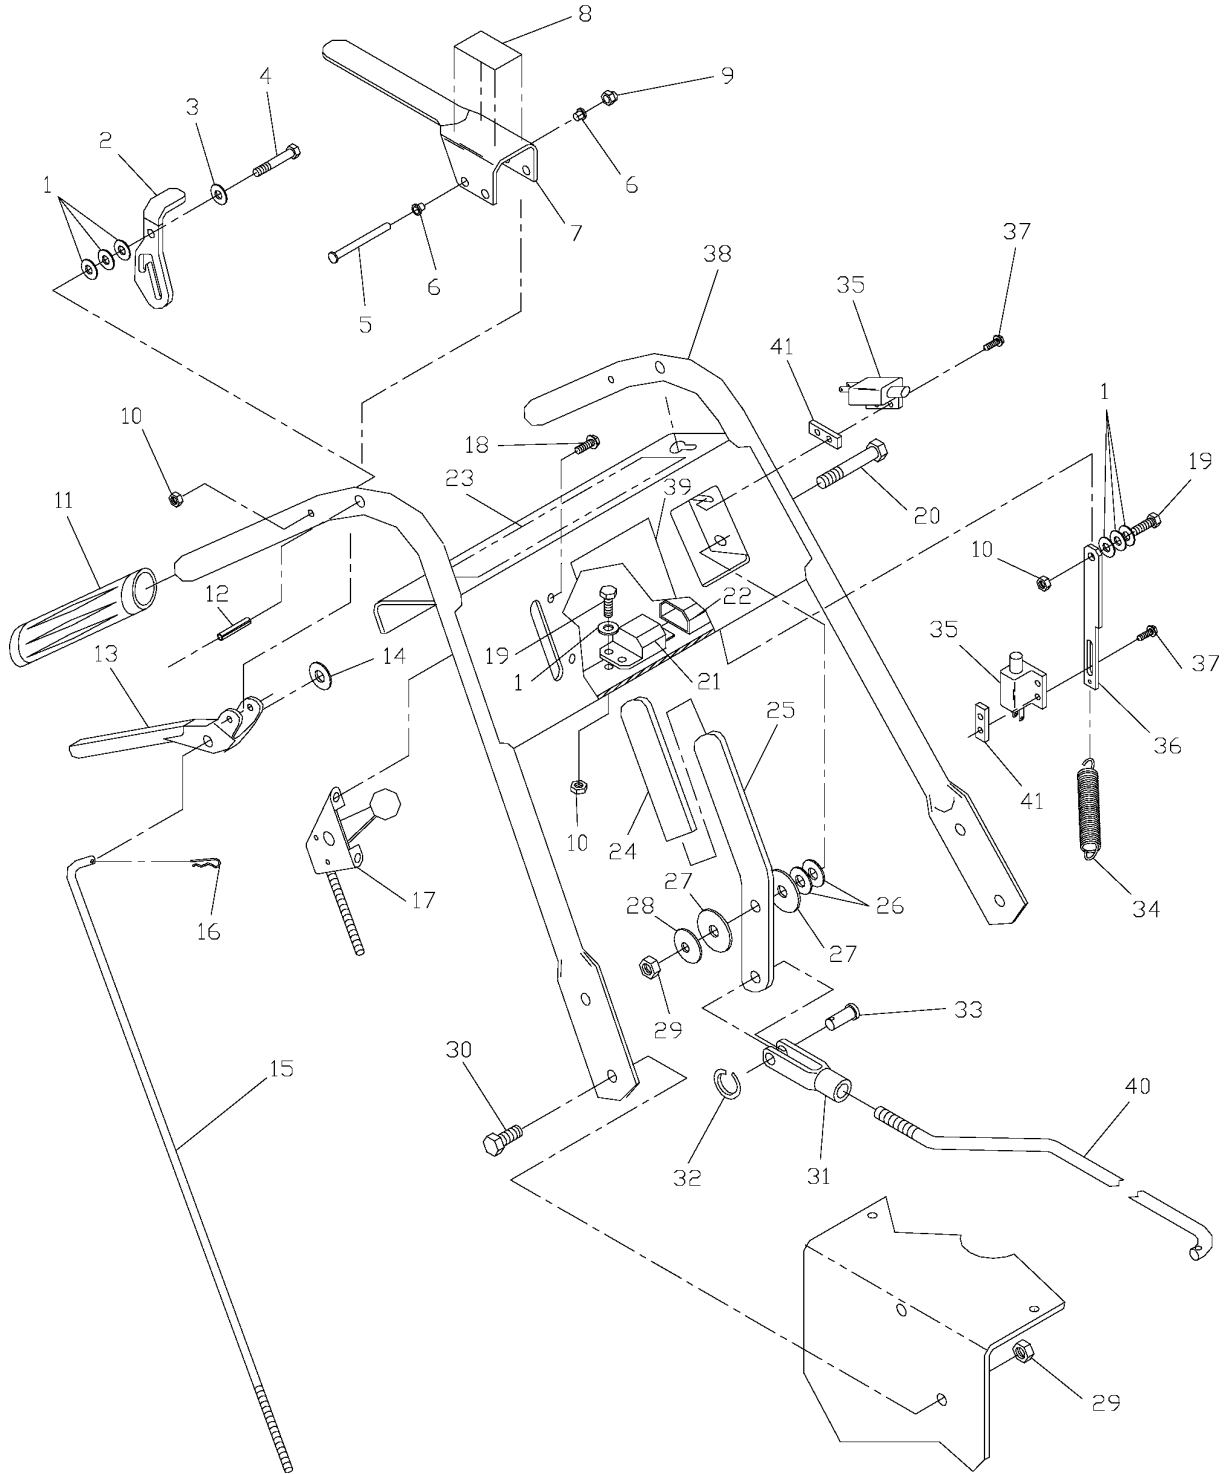

UPPER HANDLE

HANDLE & CONTROLS

W3212A, 968999101, 2001-09

Ref	Part No	Description	Remark	QTY KIT
1	539 99 00-55	WASHER 1/4 SAE		13
2	539 97 63-87	LATCH, LT. THUMB W/GRIP		1
539976388	539 97 63-88	LATCH, RT.THUMP W/GRIP		1
3	539 97 69-83	WASHER		2
4	539 99 10-03	BOLT		2
5	539 97 78-84	PIN		2
6	539 97 78-86	BUSHING		4
7	539 97 78-57	LEVER O P W/GRIP		2
8	539 10 02-85	DECAL		2
9	539 91 47-34	NUT, PUSH		2
10	539 99 07-61	NUT		5
11	539 97 64-88	GRIP		2
12	539 92 33-13	ROLL PIN 5/16 X 1.125		2
13	539 10 17-91	LEVER, MOLDED DRIVE		2
14	539 99 06-92	WASHER		2
15	539 10 19-86	TRACTION ROD		2
16	539 97 69-88	PIN RETAINING SCREW		2
17	539 10 19-63	THROTTLE CONTROL W/BALL		1
18	539 99 03-02	HWST 1/4C X 3/8		2
19	539 99 05-80	SCREW		3
20	539 99 06-55	SCREW		1
21	539 10 17-81	MODULE		1
22	539 10 19-84	HANDLE HARNESS		1
23	539 10 19-35	DECAL		1
24	539 97 65-26	HANDLE		1
25	539 10 00-82	LEVER		1
26	539 99 05-17	WASHER		2
27	539 10 12-19	WASHER		2
28	539 91 20-63	CONE WASHER		1
29	539 99 05-46	NUT		5
30	539 99 05-63	SCREW		4
31	539 97 74-65	BRACKET		1
32	539 91 64-59	RETAINER		1
33	539 97 77-03	PIN RETAINING SCREW		1
34	539 97 72-50	SPRING		2
35	539 91 90-98	SWITCH		3
36	539 10 18-01	LINKAGE, O P		2
37	539 97 69-52	SCREW		6
38	539 10 20-62	DECAL		1
39	539 10 18-91	DECAL		1
40	539 10 19-72	BLADE ROD		1
41	539 10 26-78	PLATE		3