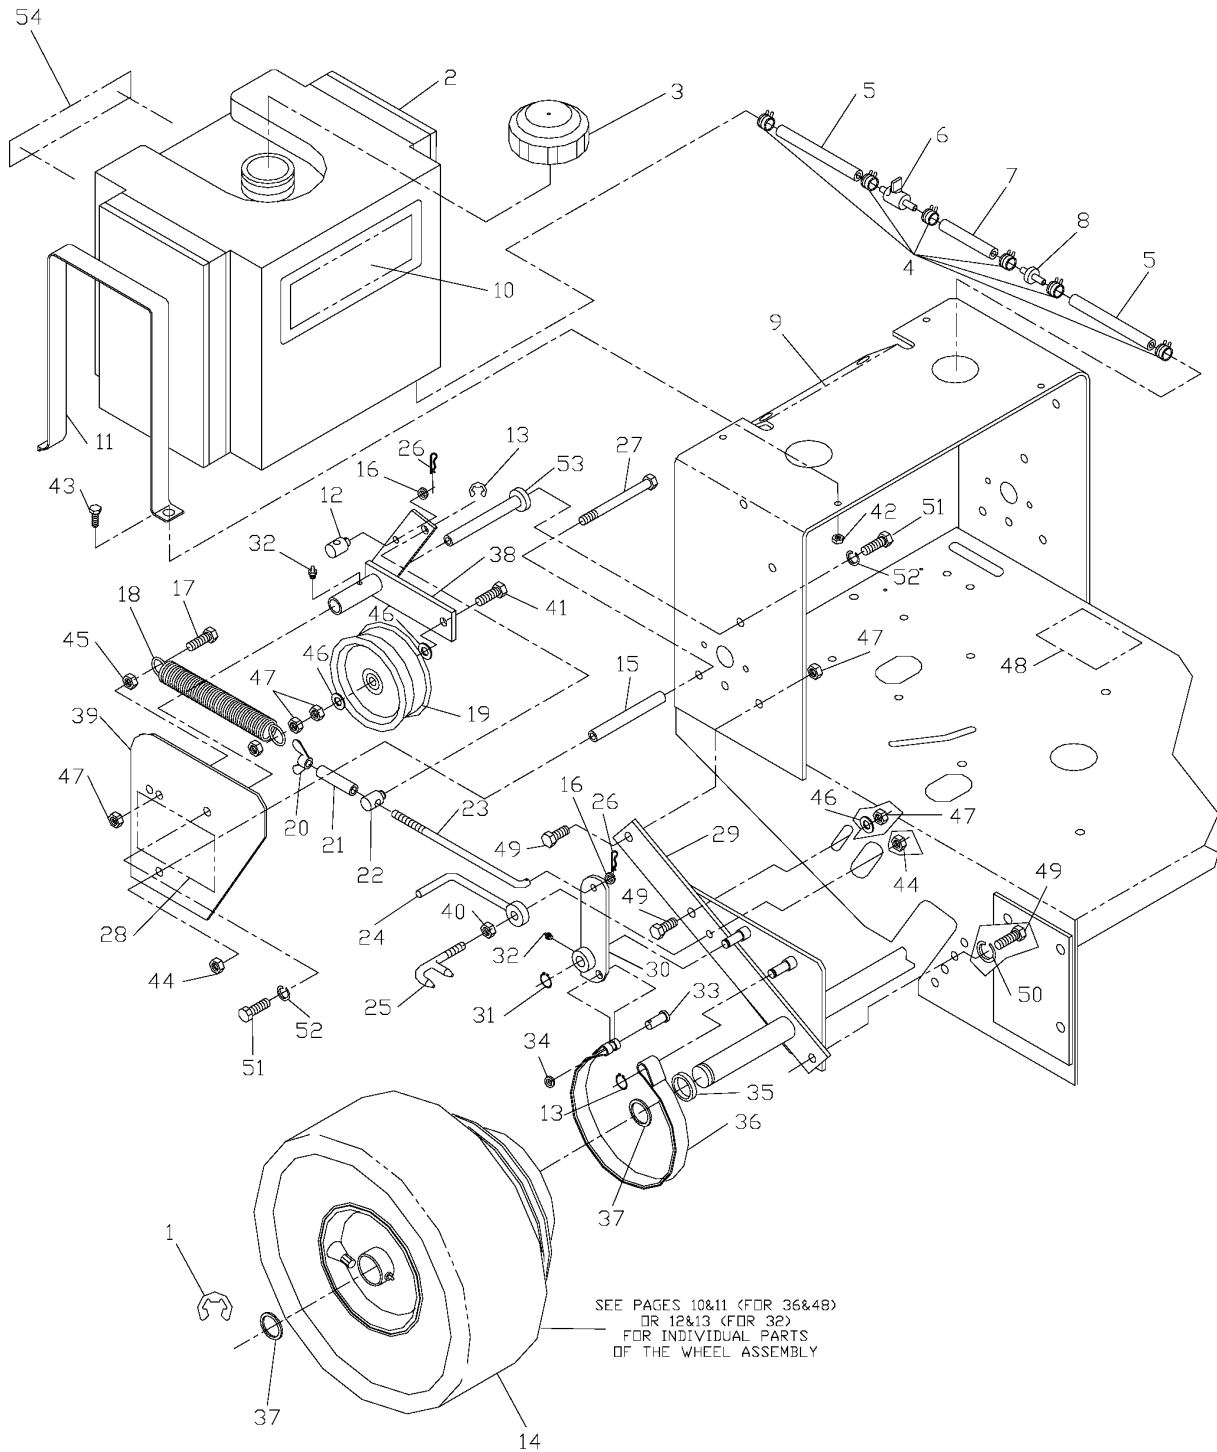

WHEEL DRIVE & AXLE ASSEMBLY 32", 36", & 48" MODELS

DRIVE

W3212A, 968999101, 2001-09

Ref	Part No	Description	Remark	QTY KIT
1	539 91 27-30	E-RING 1"		2
2	539 10 01-35	FUEL TANK		1
3	539 91 43-63	FUEL CAP		1
4	539 91 22-22	CLAMP		6
5	539 93 29-56	GAS LINE 10"		2
6	539 91 63-25	VALVE		1
7	539 97 73-51	GAS LINE 3 1/2"		1
539104993	539 10 49-93	GAS LINE - 14"		1
8	539 91 43-59	FUEL FILTER		1
9	539 10 47-24	DECAL		1
10	539 10 47-95	DECAL		1
539104828	539 10 48-28	DECAL		1
539104796	539 10 47-96	DECAL		1
539104829	539 10 48-29	DECAL		1
539104797	539 10 47-97	DECAL		1
539104794	539 10 47-94	DECAL		1
539104831	539 10 48-31	DECAL		1
11	539 10 00-12	TANK STRAPS		2
12	539 97 64-34	SWIVEL (SHORT)		2
13	539 99 08-70	RING		4
14	539 10 47-57	WHEEL ASM		2
539104715	539 10 47-15	WHEEL ASM		2
15	539 10 19-92	SPACER		2
16	539 99 06-92	WASHER		4
17	539 97 69-41	SCREW		2
18	539 10 19-77	SPRING		2
19	539 10 19-55	PULLEY		2
20	539 10 02-76	WINGNUT, 5/16C NYLOC		2
21	539 10 00-97	SPACER		2
22	539 10 19-40	SWIVEL		2
23	539 10 19-39	BRAKE ROD		2
24	539 10 19-73	BELT GUIDE		2
25	539 10 20-35	SCRAPER		2
539102155	539 10 21-55	SCRAPER		2
26	539 97 69-88	PIN RETAINING SCREW		4
27	539 99 01-45	BOLT		2
28	539 10 47-89	DECAL		2
29	539 10 19-31	AXLE WELDMENT (36 & 48)		1
539102152	539 10 21-52	AXLE WELDMENT (32)		1
30	539 10 19-34	BRAKE ARM, RIGHT		1
539102135	539 10 21-35	ARM		1
31	539 10 19-49	RETAINER RING		2
32	539 97 69-98	NIPPLE		4
33	539 10 20-49	CLEVIS PIN		2
34	539 91 38-47	BOLT RETAINER 3/8		2
35	539 92 19-60	SPACER		2
36	539 10 19-45	BRAKE BAND		2
37	539 91 65-61	MACHINE BUSHING		4
38	539 10 21-69	IDLER PLATE, LEFT		1
539102168	539 10 21-68	IDLER PLATE, RIGHT		1
39	539 10 19-69	FENDER		2
40	539 99 05-85	NUT		2
41	539 10 13-50	TAPBOLT, 3/8C X 3		2
42	539 99 07-61	NUT		4
43	539 97 77-61	SCREW		4
44	539 99 01-84	NUT		4
45	539 99 06-13	NUT		2
46	539 99 05-17	WASHER		8
47	539 99 05-46	NUT		12
48	539 10 18-81	DECAL		1
49	539 99 05-63	SCREW		6
50	539 99 01-18	WASHER		2
51	539 99 02-09	SCREW		4
52	539 99 01-87	WASHER		4
53	539 10 21-88	SHOULDER PIVOT TUBE		2
54	539 10 47-87	DECAL		1