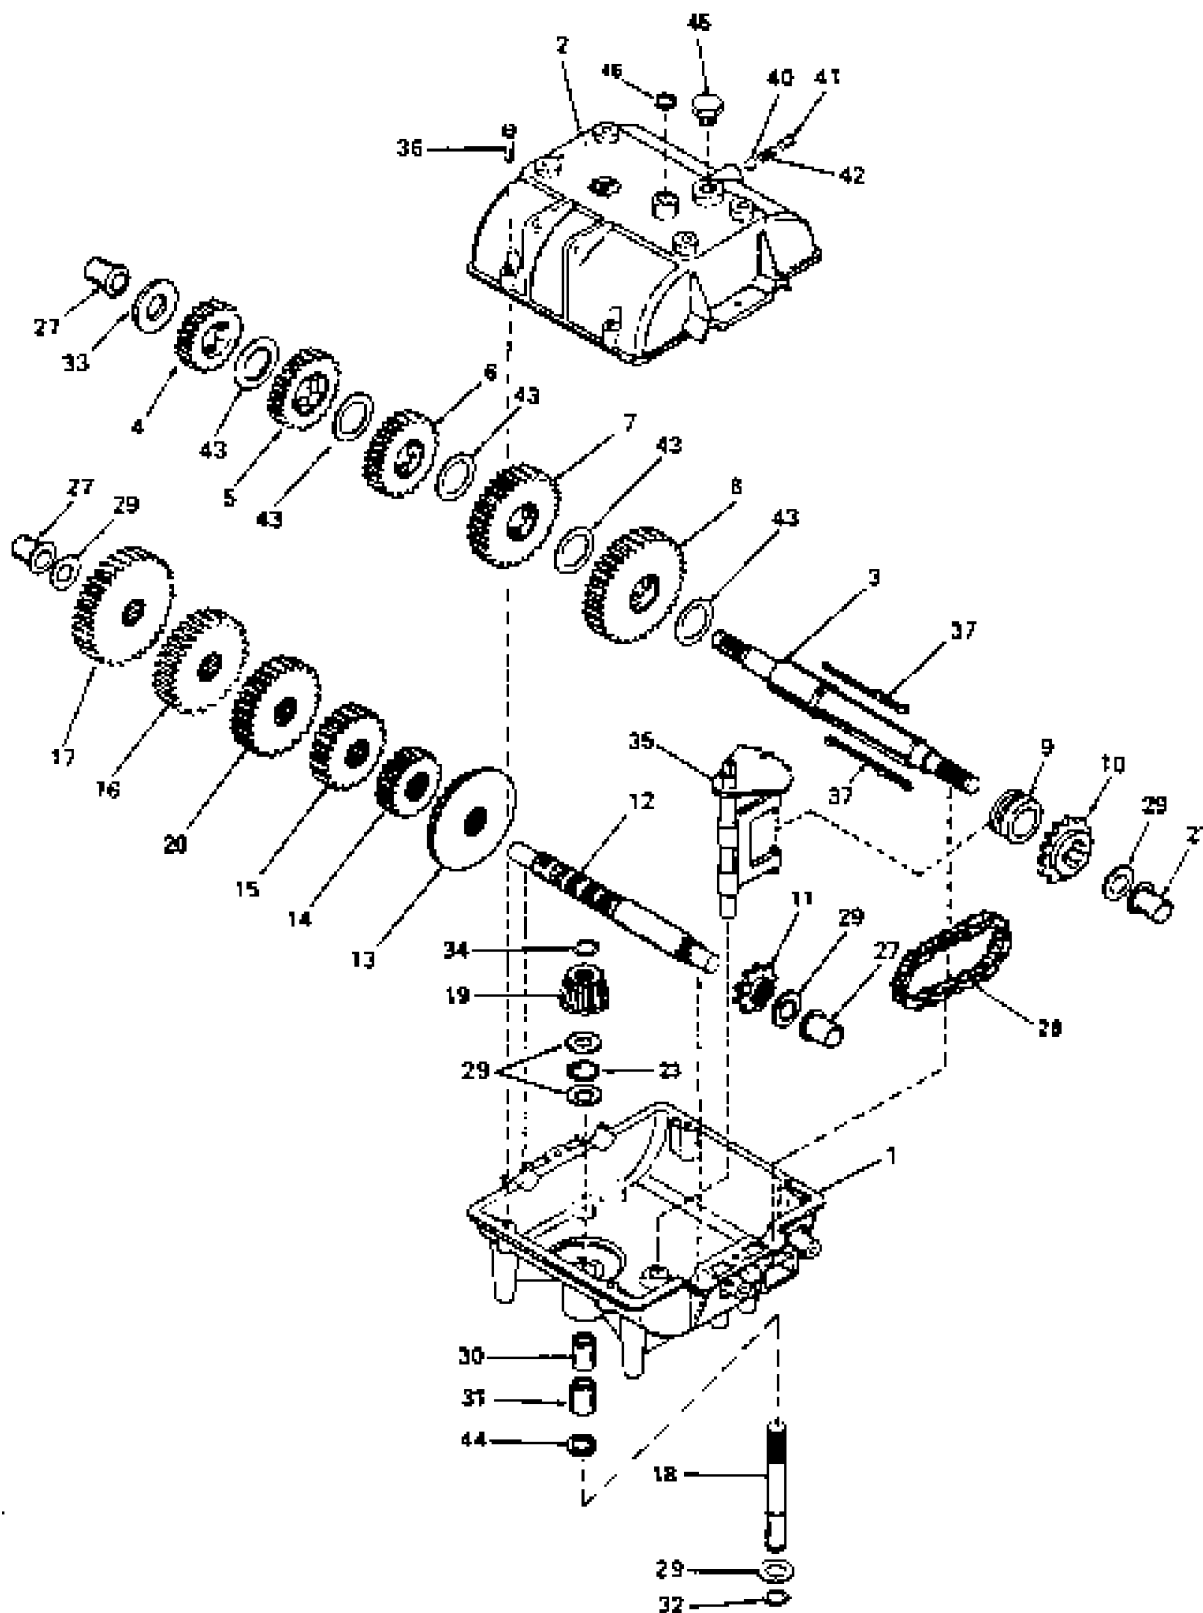

TRANSMISSION

TRANSMISSION

W3212A, 968999101, 2001-09

Ref	Part No	Description	Remark	QTY KIT
1	539 10 20-75	TRANSMISSION CASE		1
2	539 10 03-71	TRANSMISSION COVER		1
3	539 10 21-79	OUTPUT & BRAKE SHAFT		1
4	539 10 20-77	SPUR GEAR (27 TEETH)		1
5	539 10 03-77	SPUR GEAR (30 TEETH)		1
6	539 10 20-78	SPUR GEAR (32 TEETH)		1
7	539 10 03-76	SPUR GEAR (35 TEETH)		1
8	539 10 20-79	SPUR GEAR (37 TEETH)		1
9	539 97 75-61	SHIFT COLLAR		1
10	539 97 75-62	SPROCKET (18 TEECH)		1
11	539 97 75-63	SPROCKET (9 TEECH)		1
12	539 97 75-64	COUNTERSHAFT		1
13	539 97 75-65	GEAR, BEVEL (42 TEETH)		1
14	539 10 20-80	SPUR GEAR (12 TEETH)		1
15	539 10 20-81	SPUR GEAR (15 TEETH)		1
16	539 10 03-82	SPUR GEAR (20 TEETH)		1
17	539 10 20-82	SPUR GEAR (23 TEETH)		1
18	539 97 75-71	INPUT SHAFT		1
19	539 10 03-72	INPUT BEVEL PINION		1
20	539 10 20-83	SPUR GEAR (18 TEETH)		1
23	539 10 03-74	THRUST BEARING		1
27	539 97 75-73	BUSHING		4
28	539 97 75-74	CHAIN, ROLLER #41 24 LINK		1
29	539 97 75-75	THRUST WASHER		6
30	539 97 75-92	NEEDLE BEARING		1
31	539 97 75-76	NEEDLE BEARING		1
32	539 97 75-77	RETAINER RING		1
33	539 10 20-84	WASHER, THRUST		1
34	539 97 75-79	RETAINING RING		1
35	539 10 21-80	SHIFT ROD & FORK		1
36	539 97 75-81	W FLANGED HEX HD THREADFOR		6
37	977582			4
40	977583			1
41	977584			1
42	977585			1
43	977586			5
44	977587			1
45	100148			1
46	100388			1
47	102162			1