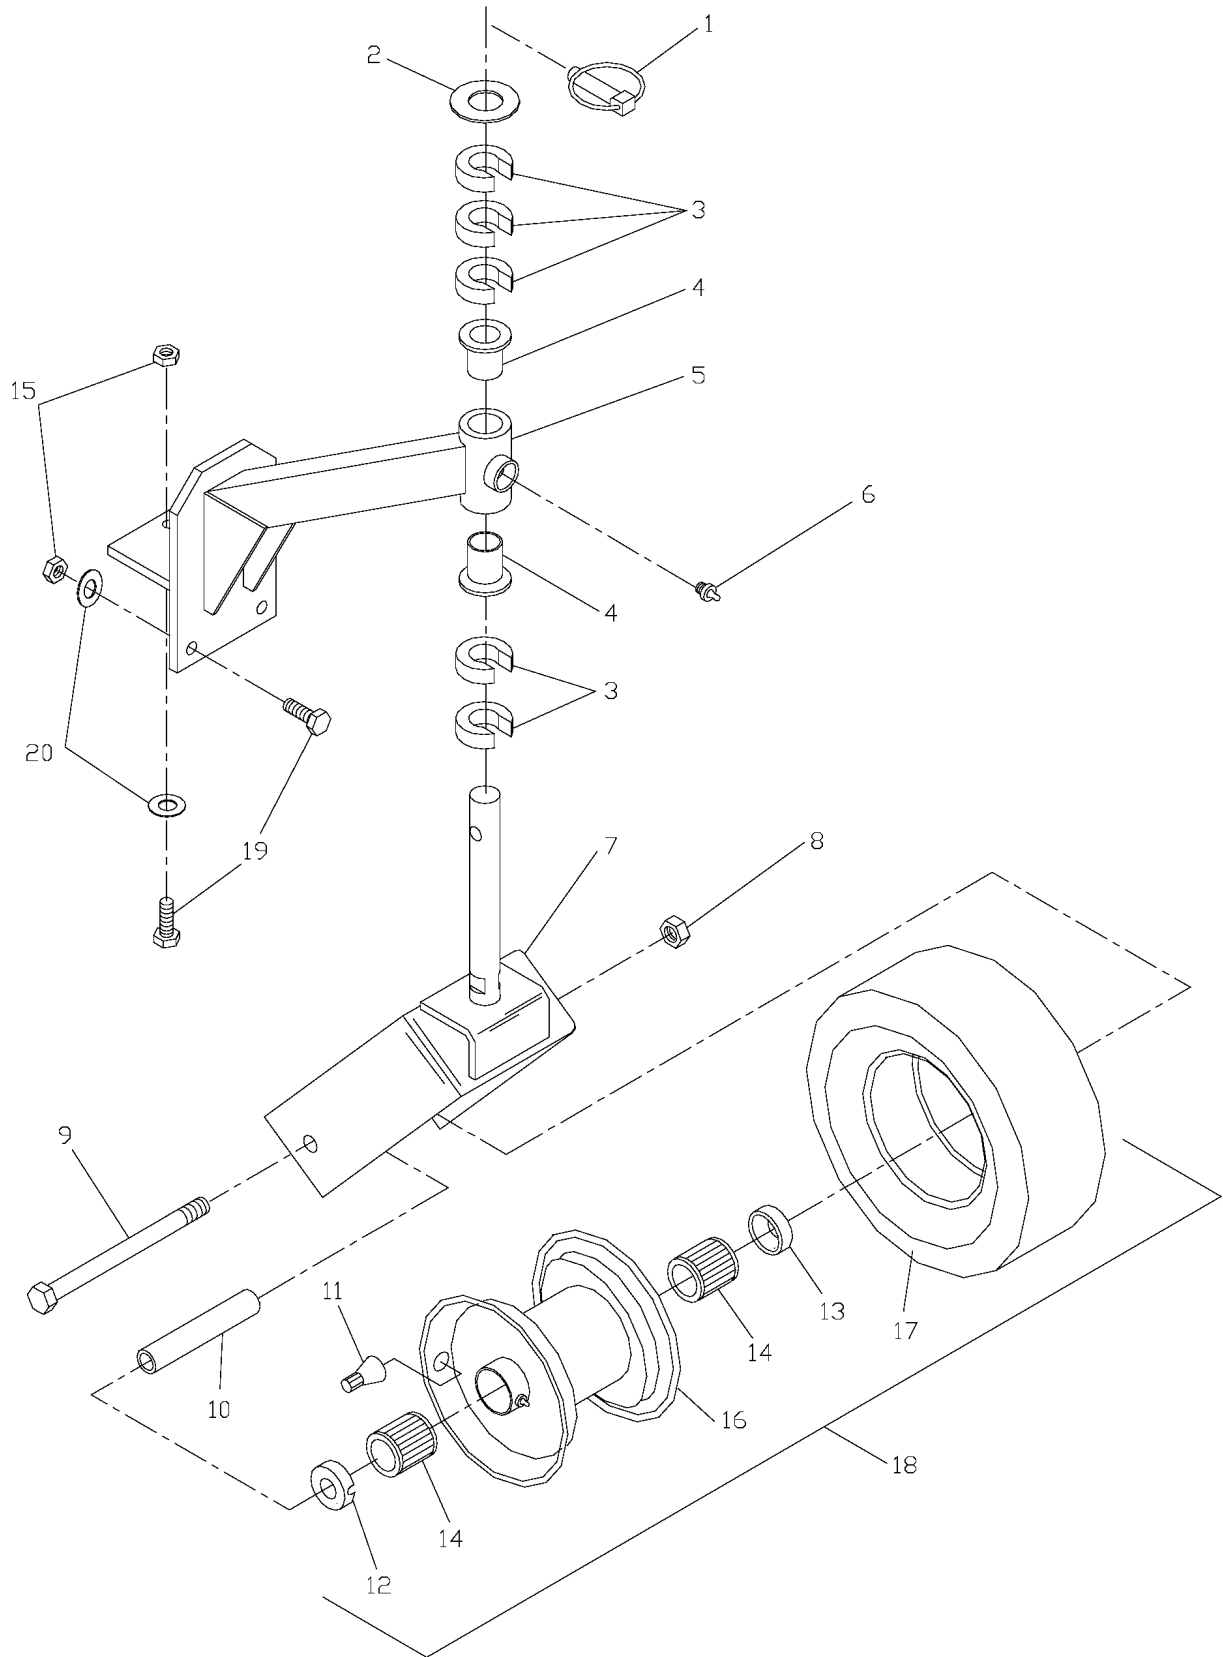

FRONT CASTER

CASTERS

W3212A, 968999101, 2001-09

Ref	Part No	Description	Remark	QTY KIT
1	539 10 18-74	LYNCH PIN 7/16		1
2	539 91 65-61	MACHINE BUSHING		1
3	539 10 18-73	C-SPACER		5
4	539 10 12-32	BUSHING		2
5	539 10 45-55	CASTER ARM W/BUSHING		1
6	539 97 69-97	NIPPLE		1
7	539 10 45-54	CASTER YOKE		1
8	539 10 13-31	NUT		1
9	539 10 19-07	SCREW		1
10	539 10 18-72	SPACER		1
11	539 91 22-34	VALVE		1
12	539 97 73-56	ENDCAP, NOTCHED		1
13	539 92 35-57	ENDCAP		1
14	539 97 73-53	ROLLER BEARING		2
15	539 99 05-46	NUT		3
16	539 10 46-18	RIM		1
17	539 10 19-05	TIRE, 9"		1
18	539 10 45-56	TIRE		1
19	539 99 05-63	SCREW		3
20	539 99 05-17	WASHER		3
21	539 10 45-59	WHEEL CASTER ASM KIT, FRONT		1