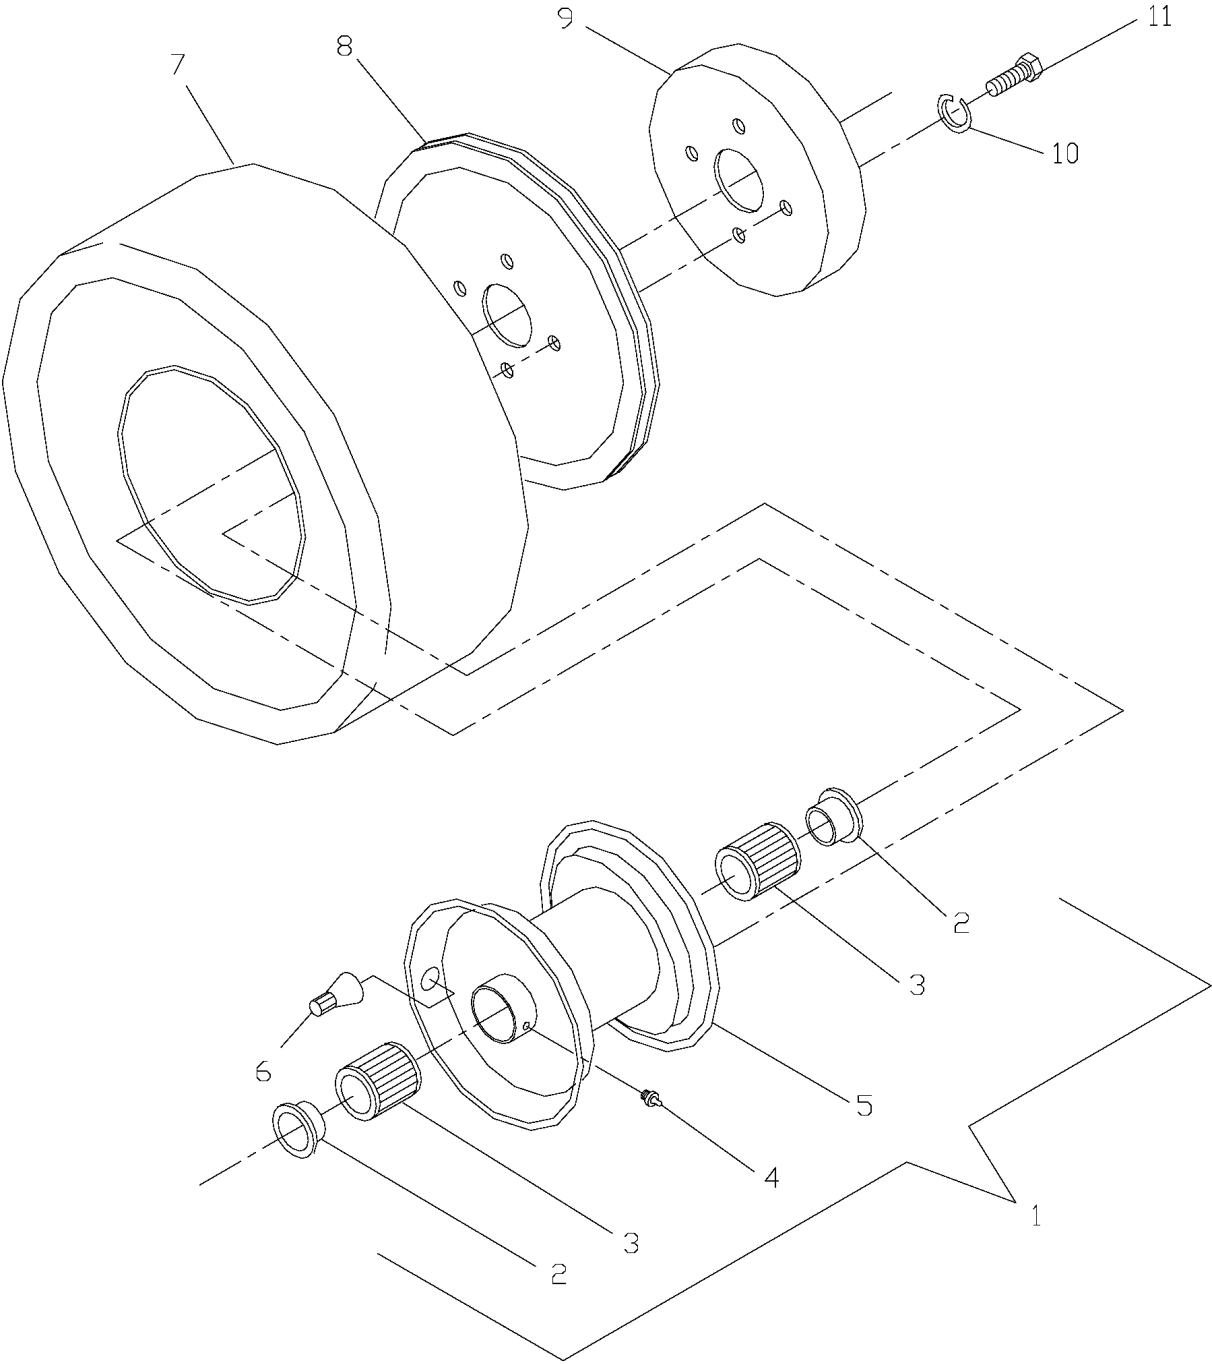

TRACTION WHEEL ASSEMBLY 32" MODELS

WHEELS & TIRES

W3213A, 968999107, 2001-09

Ref	Part No	Description	Remark	QTY KIT
1	539 10 47-14	WHEEL ASM		1
2	539 10 03-95	END CAP		2
3	539 10 03-93	ROLLER BEARING (LONG)		2
4	539 97 69-98	NIPPLE		1
5	539 10 47-16	RIM		1
6	539 91 22-34	VALVE		1
7	539 97 72-22	TIRE		1
8	539 97 65-22	PULLEY		1
9	539 10 19-46	BRAKE DRUM		1
10	539 99 01-18	WASHER		4
11	539 97 77-48	BOLT		4