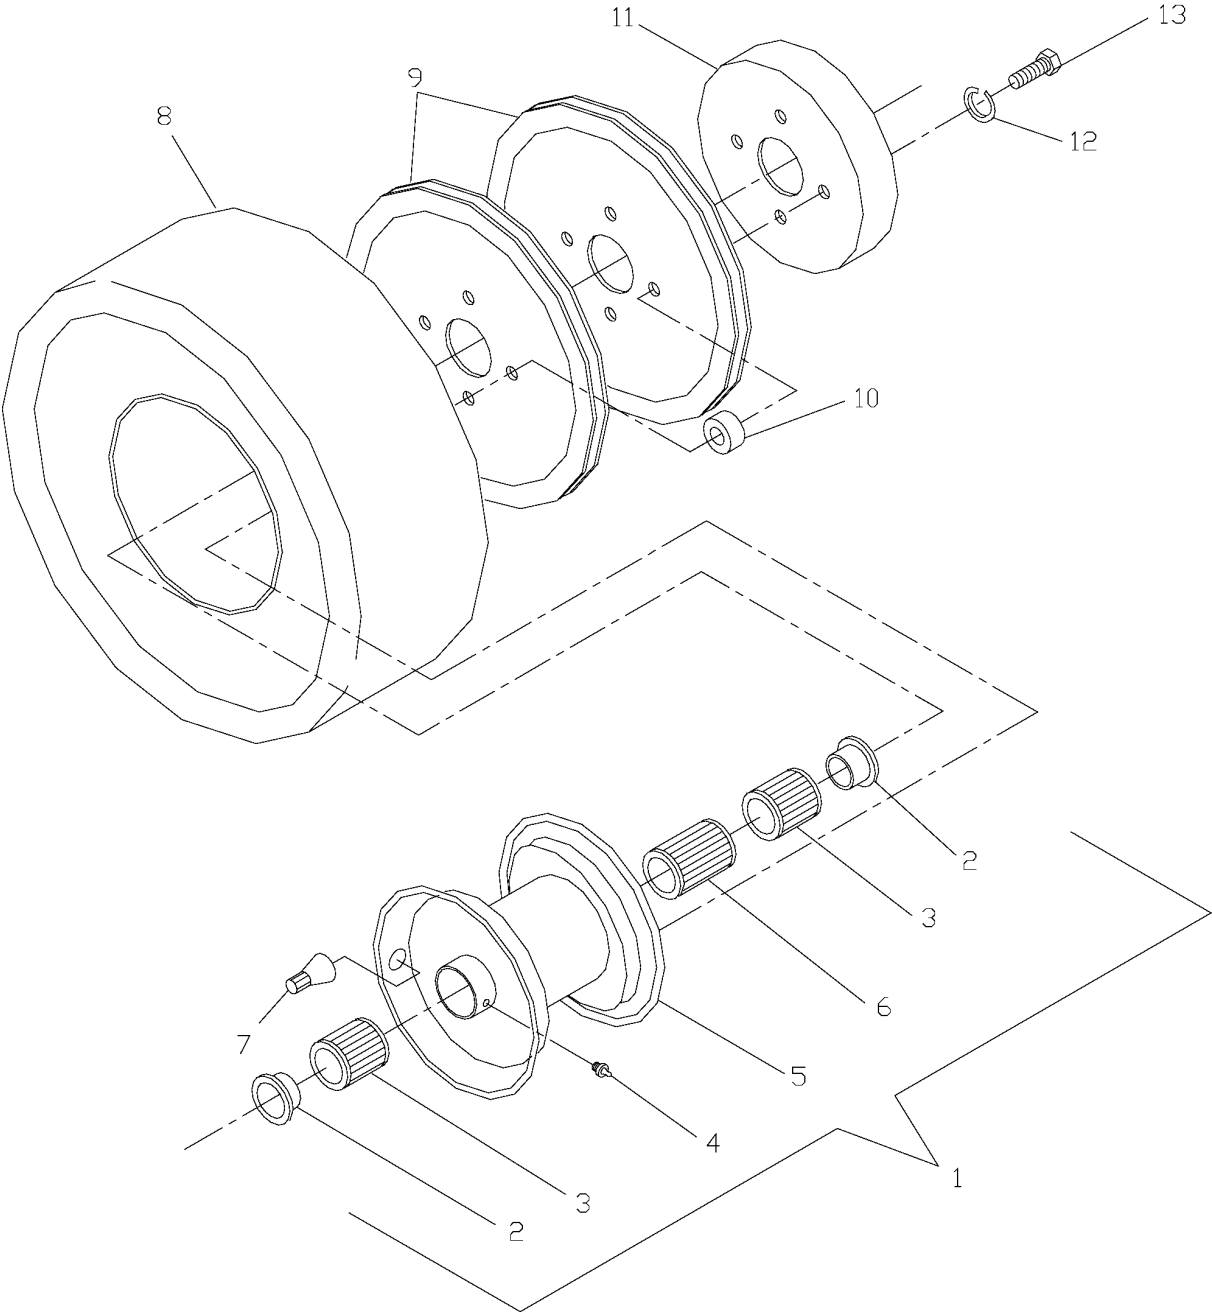

TRACTION WHEEL ASSEMBLY 36" & 48" MODELS

WHEELS & TIRES

W3213A, 968999107, 2001-09

Ref	Part No	Description	Remark	QTY KIT
1	539 10 47-58	WHEEL ASM		1
2	539 10 03-95	END CAP		2
3	539 10 21-61	ROLLER BEARING (SHORT)		2
4	539 97 69-98	NIPPLE		1
5	539 10 47-59	RIM		1
6	539 10 03-93	ROLLER BEARING (LONG)		1
7	539 91 22-34	VALVE		1
8	539 92 37-88	TIRE		1
9	539 93 84-73	PULLEY		2
10	539 92 35-15	SPACER		4
11	539 10 19-46	BRAKE DRUM		1
12	539 99 01-18	WASHER		4
13	539 99 01-64	HCS 3/8F X 1 1/2		4