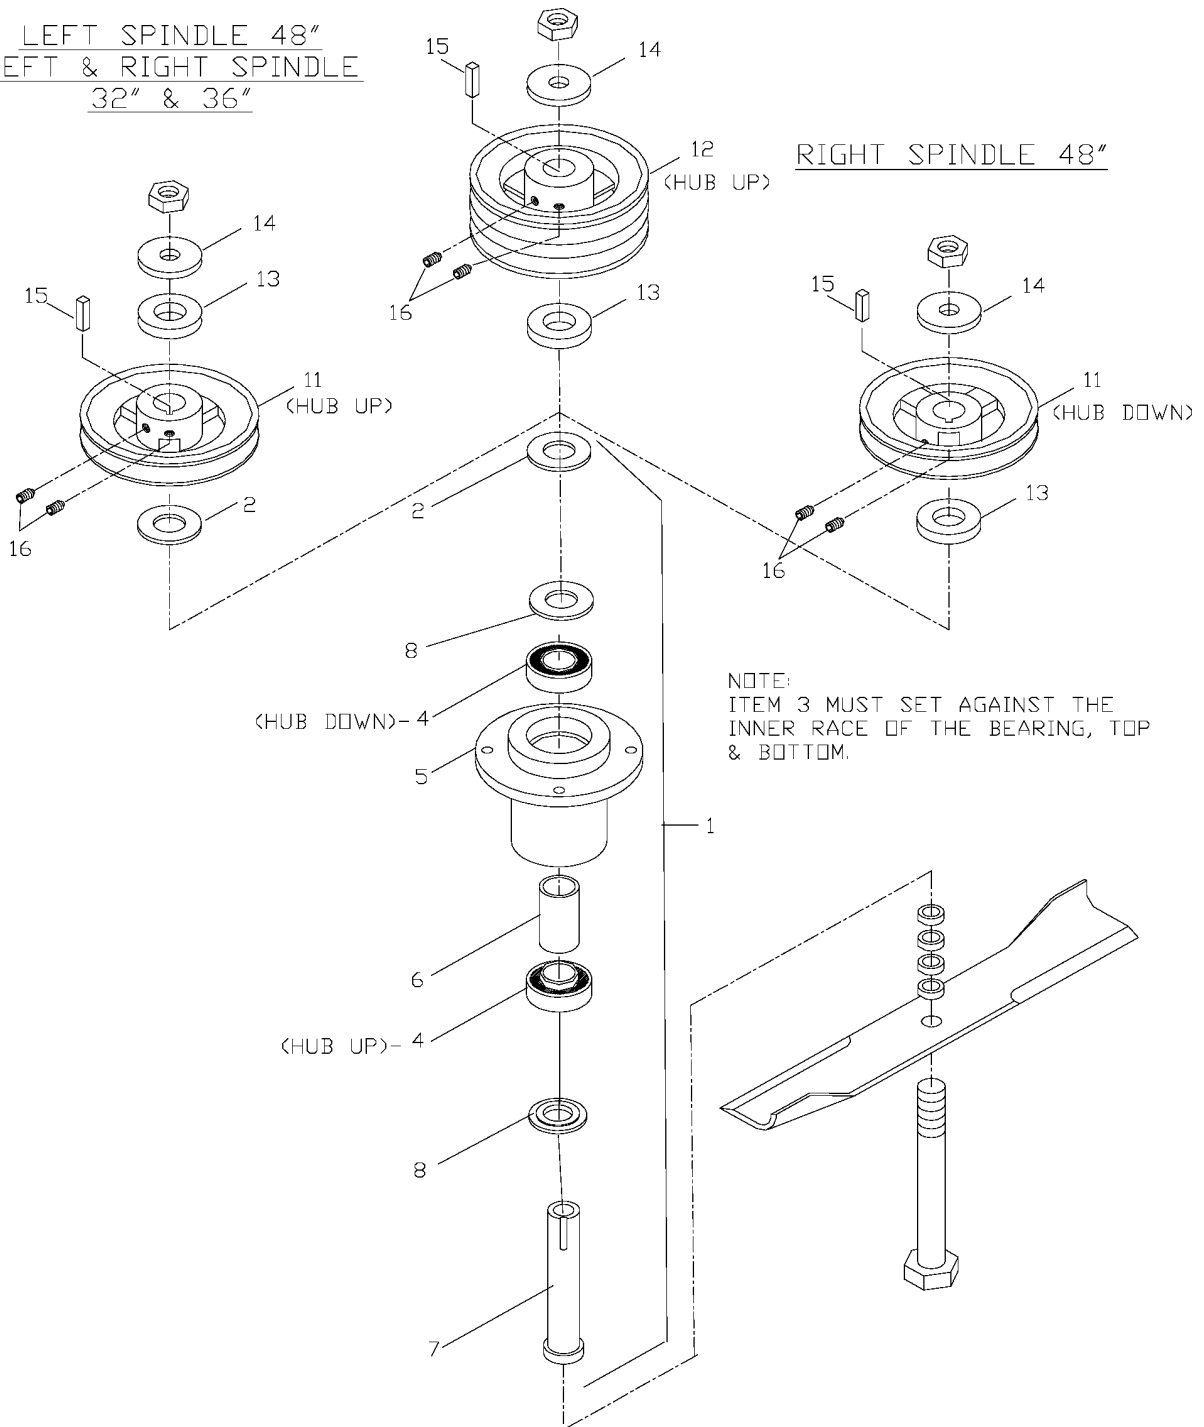

CUTTER HOUSING ASSEMBLY

CENTER SPINDLE 48"

LEFT SPINDLE 48"
LEFT & RIGHT SPINDLE
32" & 36"

RIGHT SPINDLE 48"

HOUSING

W3213A, 968999107, 2001-09

Ref	Part No	Description	Remark	QTY KIT
1	539 10 24-40	SERVICE KIT		1
2	539 10 26-75	BUSHING		3
3	539 10 22-44	BUSHING		2
4	539 10 26-77	BEARING		2
5	539 10 26-73	HOUSING		1
6	539 10 26-76	SPACER		1
7	539 10 26-74	SPINDLE		1
8	539 97 63-98	PULLEY W/SETSCREWS		1
9	539 10 18-19	PULLEY, DOUBLE W/SETS		1
10	539 10 22-45	SPACER		1
11	539 10 22-43	WASHER		1
12	539 10 19-95	KEY		1
13	539 97 69-56	SCREW		2