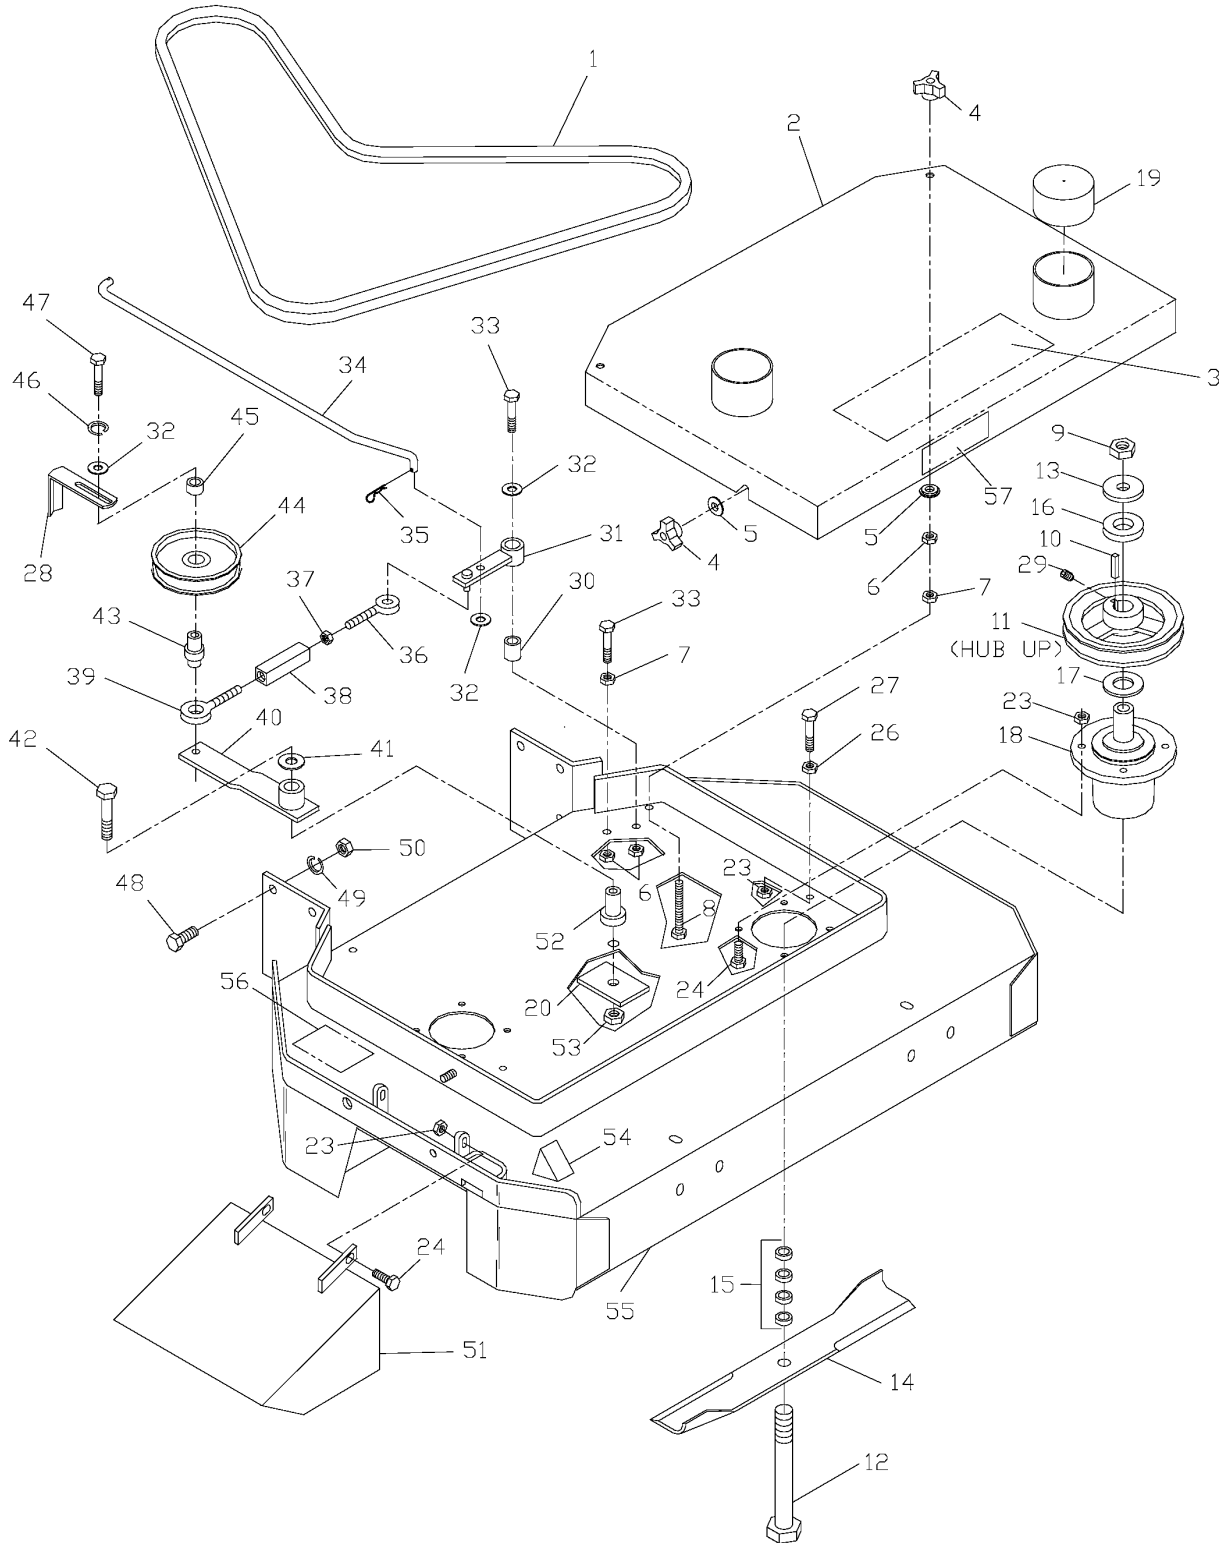

32" & 36" FRONT DECK

MOWER DECK / CUTTING DECK

W3213A, 968999107, 2001-09

Ref	Part No	Description	Remark	QTY KIT
1	539 10 19-59	BELT		1
539102148	539 10 21-48	BELT		1
2	539 10 45-61	36" BELT SHIELD		1
539104650	539 10 46-50	32 BELT SHIELD		1
3	539 10 47-90	DECAL		1
4	539 10 20-70	KNOB, THREE PRONG		4
5	539 10 20-56	WASHER		4
6	539 99 05-46	NUT		4
7	539 99 06-13	NUT		3
8	539 10 23-34	TAPBOLT 3/8C X 4 1/2		2
9	539 97 69-80	NUT 5/8F HEX		2
10	539 10 19-95	KEY		2
11	539 97 63-98	PULLEY W/SETSCREWS		2
12	539 10 23-32	HCS 5/8F X 8 1/2		2
13	539 10 22-43	WASHER		2
14	539 10 03-41	BLADE		2
539100340	539 10 03-40	BLADE		2
15	539 97 64-36	SPACER		8
16	539 10 22-45	SPACER		2
17	539 10 26-75	BUSHING		2
18	539 10 24-40	SERVICE KIT		2
19	539 10 23-20	TUBE CAP		2
20	539 10 22-36	PLATE		1
23	539 99 01-84	NUT		16
24	539 99 02-09	SCREW		10
26	539 99 05-85	NUT		6
27	539 99 05-53	HCS 5/16 X 3		6
28	539 10 00-75	SNUBBER		1
29	539 97 69-56	SCREW		4
30	539 10 18-36	BUSHING, SLEEVE		1
31	539 10 19-79	ENGAGEMENT ARM		1
32	539 99 05-17	WASHER		3
33	539 99 06-29	SCREW		2
34	539 10 20-48	BLADE ROD 36"		1
35	539 97 69-88	PIN RETAINING SCREW		1
36	539 10 19-82	BOLT		1
37	539 99 01-96	NUT		1
38	539 10 19-83	TURNBUCKLE		1
39	539 10 19-81	EYEBOLT, LH		1
40	539 10 19-78	ARM WELDMENT		1
41	539 99 05-50	WASHER		1
42	539 10 13-32	SCREW		1
43	539 10 19-80	EYEBOLT PIVOT		1
44	539 97 66-88	PULLEY		1
45	539 10 26-56	SPACER		1
46	539 99 01-18	WASHER		1
47	539 99 06-37	SCREW		1
48	539 10 11-75	SCREW		6
49	539 99 02-47	WASHER		6
50	539 99 04-49	NUT 7/16C HEX		6
51	539 10 45-46	DEFLECTOR CHUTE		1
52	539 10 12-31	SPINDLE		1
53	539 10 13-31	NUT		1
54	539 91 30-10	DECAL		1
55	539 10 45-63	DECAL		1
539104620	539 10 46-20	DECAL		1
56	539 10 03-44	DECAL		1
57	539 10 50-71	DECAL		1