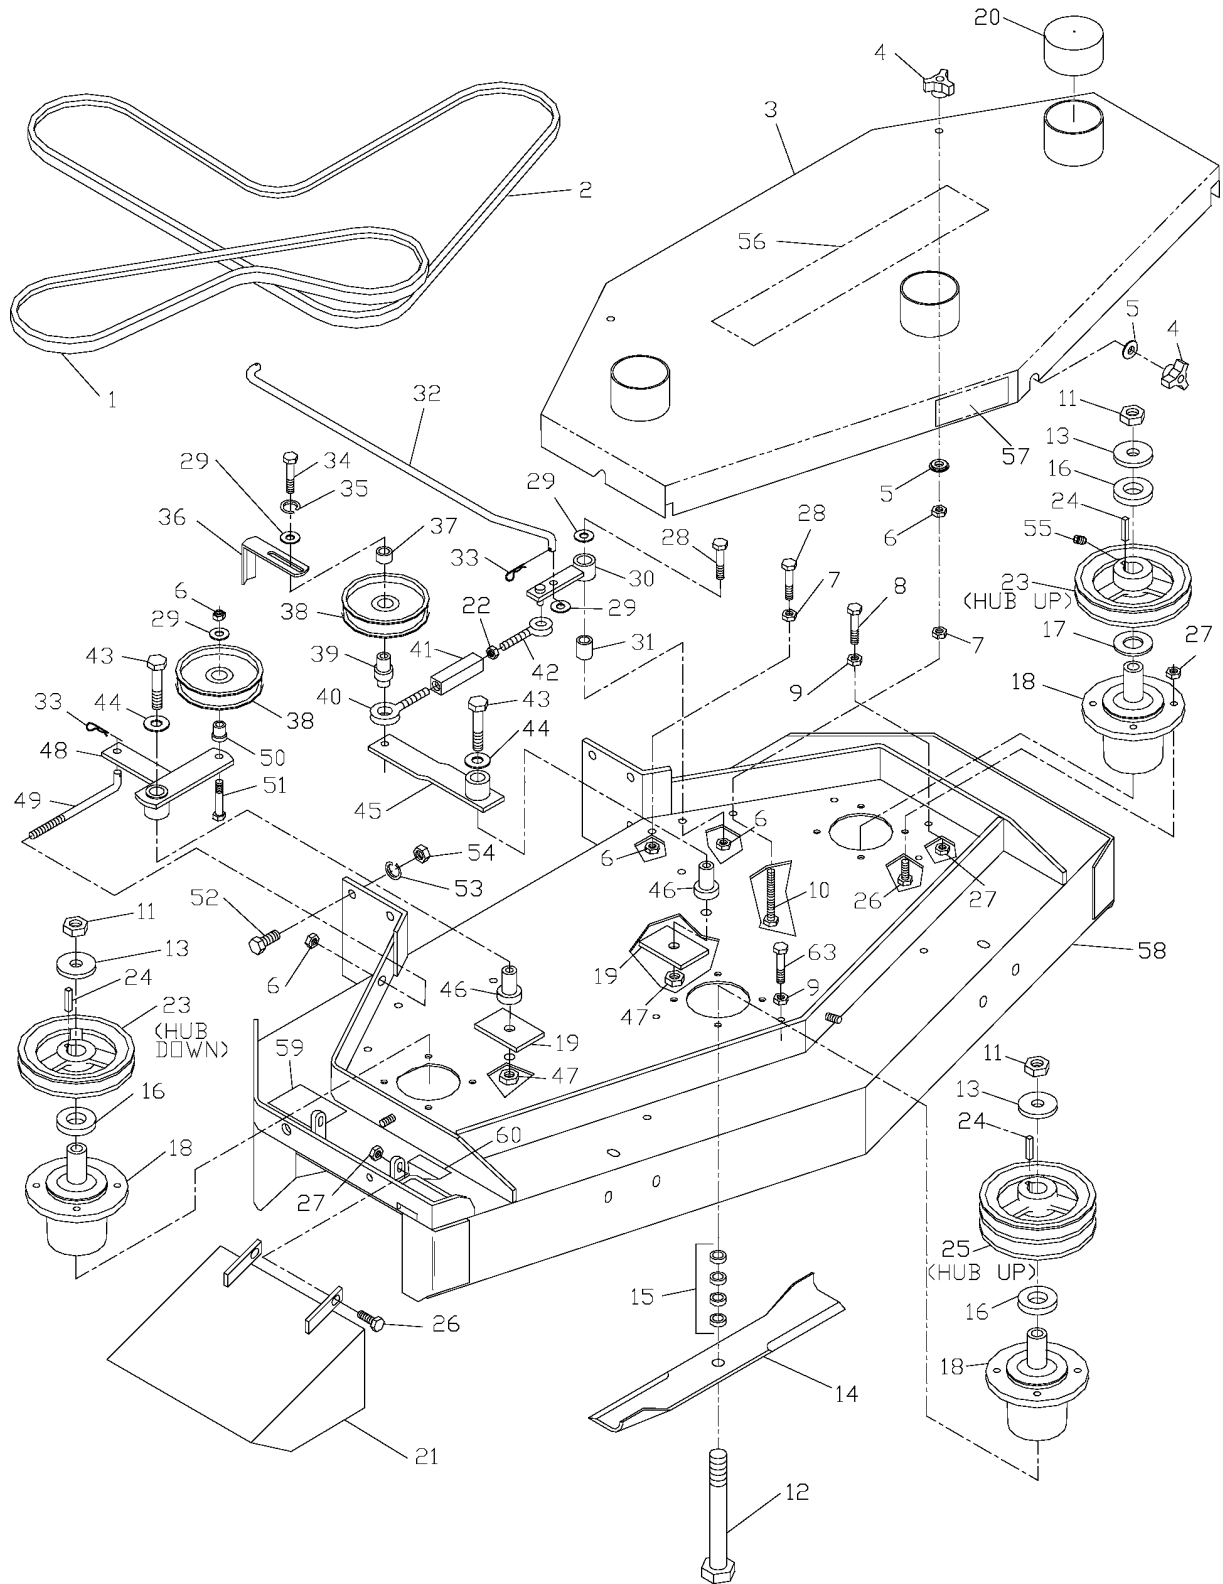

# 48" FRONT DECK

Ref	Part No	Description	Remark	QTY KIT
1	539 10 00-24	BELT		1
2	539 10 19-58	BELT		1
3	539 10 45-62	BELT SHIELD 48"		1
4	539 10 20-70	KNOB, THREE PRONG		5
5	539 10 20-56	WASHER		5
6	539 99 05-46	NUT		6
7	539 99 06-13	NUT		6
8	539 99 05-53	HCS 5/16 X 3		4
9	539 99 05-85	NUT		7
10	539 10 23-34	TAPBOLT 3/8C X 4 1/2		2
11	539 97 69-80	NUT 5/8F HEX		3
12	539 10 23-32	HCS 5/8F X 8 1/2		2
539101100	539 10 11-00	HCS 5/8F X 9		1
13	539 10 22-43	WASHER		3
14	539 10 03-40	BLADE		3
15	539 97 64-36	SPACER		12
16	539 10 22-45	SPACER		3
17	539 10 26-75	BUSHING		1
18	539 10 24-40	SERVICE KIT		3
19	539 10 22-36	PLATE		2
20	539 10 23-20	TUBE CAP		3
21	539 10 45-46	DEFLECTOR CHUTE		1
22	539 99 01-96	NUT		1
23	539 97 63-98	PULLEY W/SETSCREWS		2
24	539 10 19-95	KEY		3
25	539 10 18-19	PULLEY, DOUBLE W/SETS		1
26	539 99 02-09	SCREW		14
27	539 99 01-84	NUT		21
28	539 99 06-29	SCREW		2
29	539 99 05-17	WASHER		4
30	539 10 19-79	ENGAGEMENT ARM		1
31	539 10 18-36	BUSHING, SLEEVE		1
32	539 10 20-31	BLADE ROD 48"		1
33	539 97 69-88	PIN RETAINING SCREW		2
34	539 99 06-37	SCREW		1
35	539 99 01-18	WASHER		1
36	539 10 00-75	SNUBBER		1
37	539 10 26-56	SPACER		1
38	539 97 66-88	PULLEY		2
39	539 10 19-80	EYEBOLT PIVOT		1
40	539 10 19-81	EYEBOLT, LH		1
41	539 10 19-83	TURNBUCKLE		1
42	539 10 19-82	BOLT		1
43	539 10 13-32	SCREW		2
44	539 99 05-50	WASHER		3
45	539 10 19-78	ARM WELDMENT		1
46	539 10 12-31	SPINDLE		2
47	539 10 13-31	NUT		2
48	539 10 22-37	IDLER ARM, AUX.		1
49	539 10 23-37	TENSION ROD		1
50	539 97 66-95	BUSHING		1
51	539 99 07-30	SCREW		1
52	539 10 11-75	SCREW		6
53	539 99 02-47	WASHER		6
54	539 99 04-49	NUT 7/16C HEX		6
55	539 97 69-56	SCREW		6
56	539 10 47-90	DECAL		1
57	539 10 50-71	DECAL		1
58	539 10 45-64	DECAL		1
59	539 10 03-44	DECAL		1
60	539 91 30-10	DECAL		1
63	539 10 23-35	BOLT		3