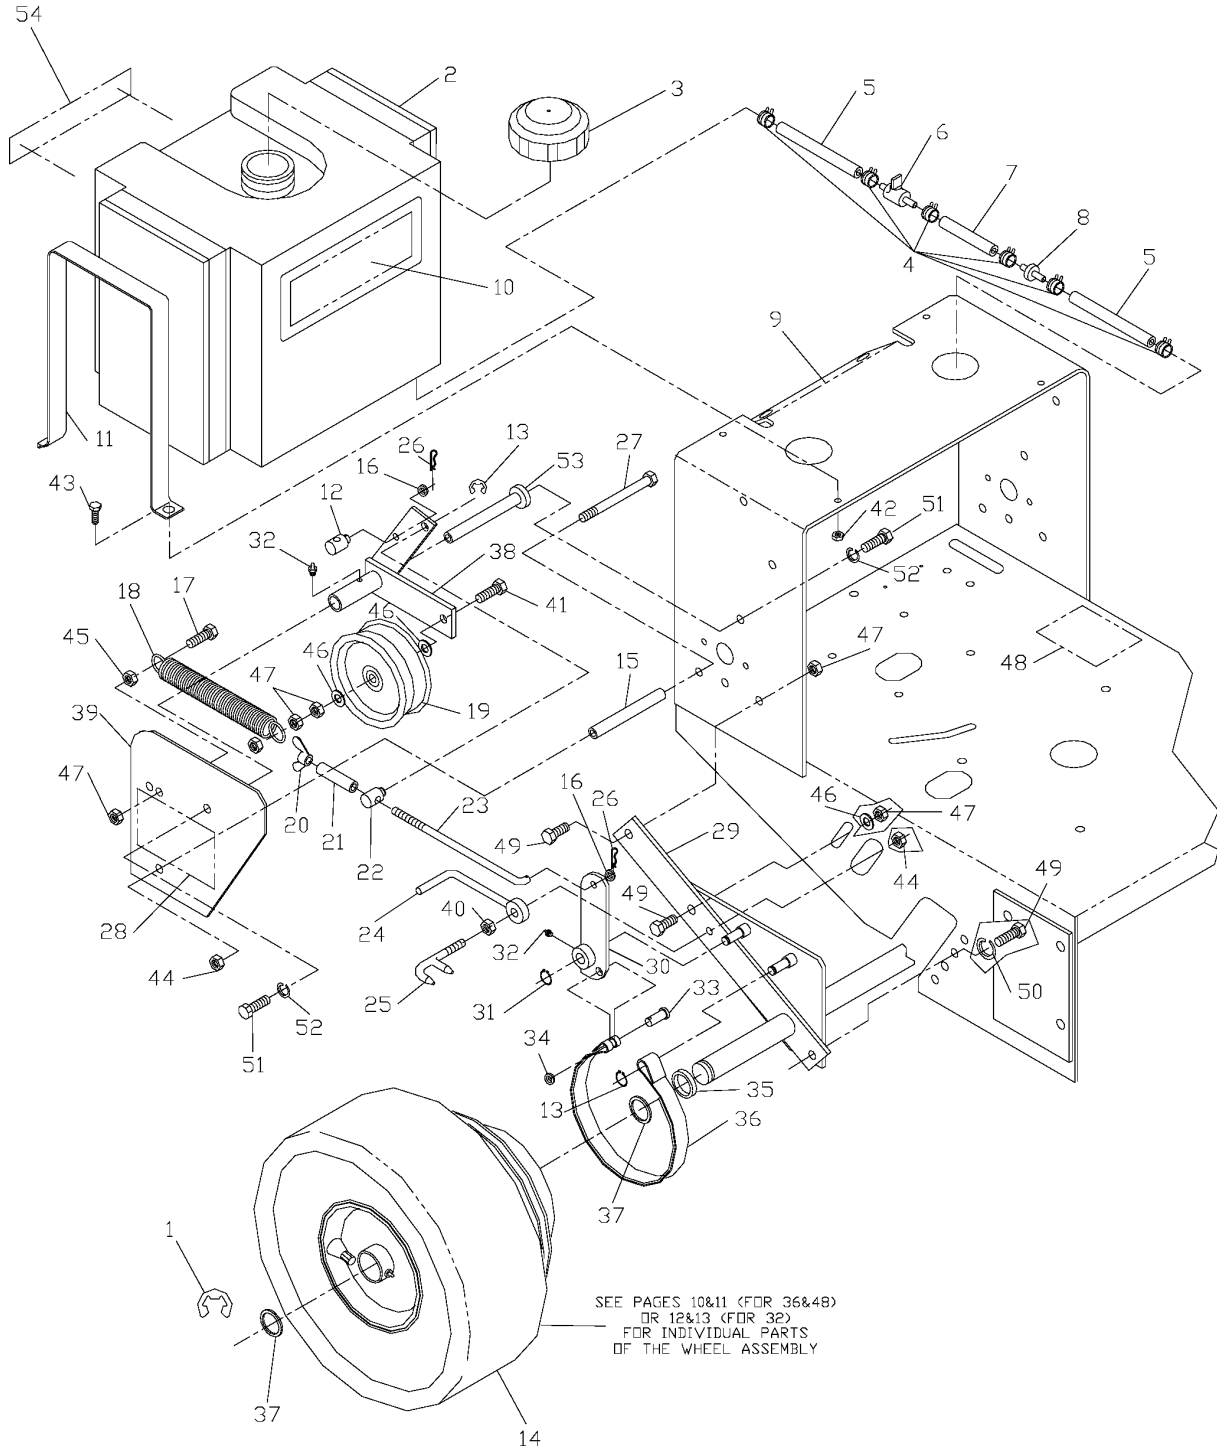

WHEEL DRIVE & AXLE ASSEMBLY 32", 36", & 48" MODELS

DRIVE

W3213A, 968999107, 2001-09

Ref	Part No	Description	Remark	QTY KIT
1	539 91 27-30	E-RING 1"		2
2	539 10 01-35	FUEL TANK		1
3	539 91 43-63	FUEL CAP		1
4	539 91 22-22	CLAMP		6
5	539 93 29-56	GAS LINE 10"		2
6	539 91 63-25	VALVE		1
7	539 97 73-51	GAS LINE 3 1/2"		1
539104993	539 10 49-93	GAS LINE - 14"		1
8	539 91 43-59	FUEL FILTER		1
9	539 10 47-24	DECAL		1
10	539 10 47-95	DECAL		1
539104828	539 10 48-28	DECAL		1
539104796	539 10 47-96	DECAL		1
539104829	539 10 48-29	DECAL		1
539104797	539 10 47-97	DECAL		1
539104794	539 10 47-94	DECAL		1
539104831	539 10 48-31	DECAL		1
11	539 10 00-12	TANK STRAPS		2
12	539 97 64-34	SWIVEL (SHORT)		2
13	539 99 08-70	RING		4
14	539 10 47-57	WHEEL ASM		2
539104715	539 10 47-15	WHEEL ASM		2
15	539 10 19-92	SPACER		2
16	539 99 06-92	WASHER		4
17	539 97 69-41	SCREW		2
18	539 10 19-77	SPRING		2
19	539 10 19-55	PULLEY		2
20	539 10 02-76	WINGNUT, 5/16C NYLOC		2
21	539 10 00-97	SPACER		2
22	539 10 19-40	SWIVEL		2
23	539 10 19-39	BRAKE ROD		2
24	539 10 19-73	BELT GUIDE		2
25	539 10 20-35	SCRAPER		2
539102155	539 10 21-55	SCRAPER		2
26	539 97 69-88	PIN RETAINING SCREW		4
27	539 99 01-45	BOLT		2
28	539 10 47-89	DECAL		2
29	539 10 19-31	AXLE WELDMENT (36 & 48)		1
539102152	539 10 21-52	AXLE WELDMENT (32)		1
30	539 10 19-34	BRAKE ARM, RIGHT		1
539102135	539 10 21-35	ARM		1
31	539 10 19-49	RETAINER RING		2
32	539 97 69-98	NIPPLE		4
33	539 10 20-49	CLEVIS PIN		2
34	539 91 38-47	BOLT RETAINER 3/8		2
35	539 92 19-60	SPACER		2
36	539 10 19-45	BRAKE BAND		2
37	539 91 65-61	MACHINE BUSHING		4
38	539 10 21-69	IDLER PLATE, LEFT		1
539102168	539 10 21-68	IDLER PLATE, RIGHT		1
39	539 10 19-69	FENDER		2
40	539 99 05-85	NUT		2
41	539 10 13-50	TAPBOLT, 3/8C X 3		2
42	539 99 07-61	NUT		4
43	539 97 77-61	SCREW		4
44	539 99 01-84	NUT		4
45	539 99 06-13	NUT		2
46	539 99 05-17	WASHER		8
47	539 99 05-46	NUT		12
48	539 10 18-81	DECAL		1
49	539 99 05-63	SCREW		6
50	539 99 01-18	WASHER		2
51	539 99 02-09	SCREW		4
52	539 99 01-87	WASHER		4
53	539 10 21-88	SHOULDER PIVOT TUBE		2
54	539 10 47-87	DECAL		1