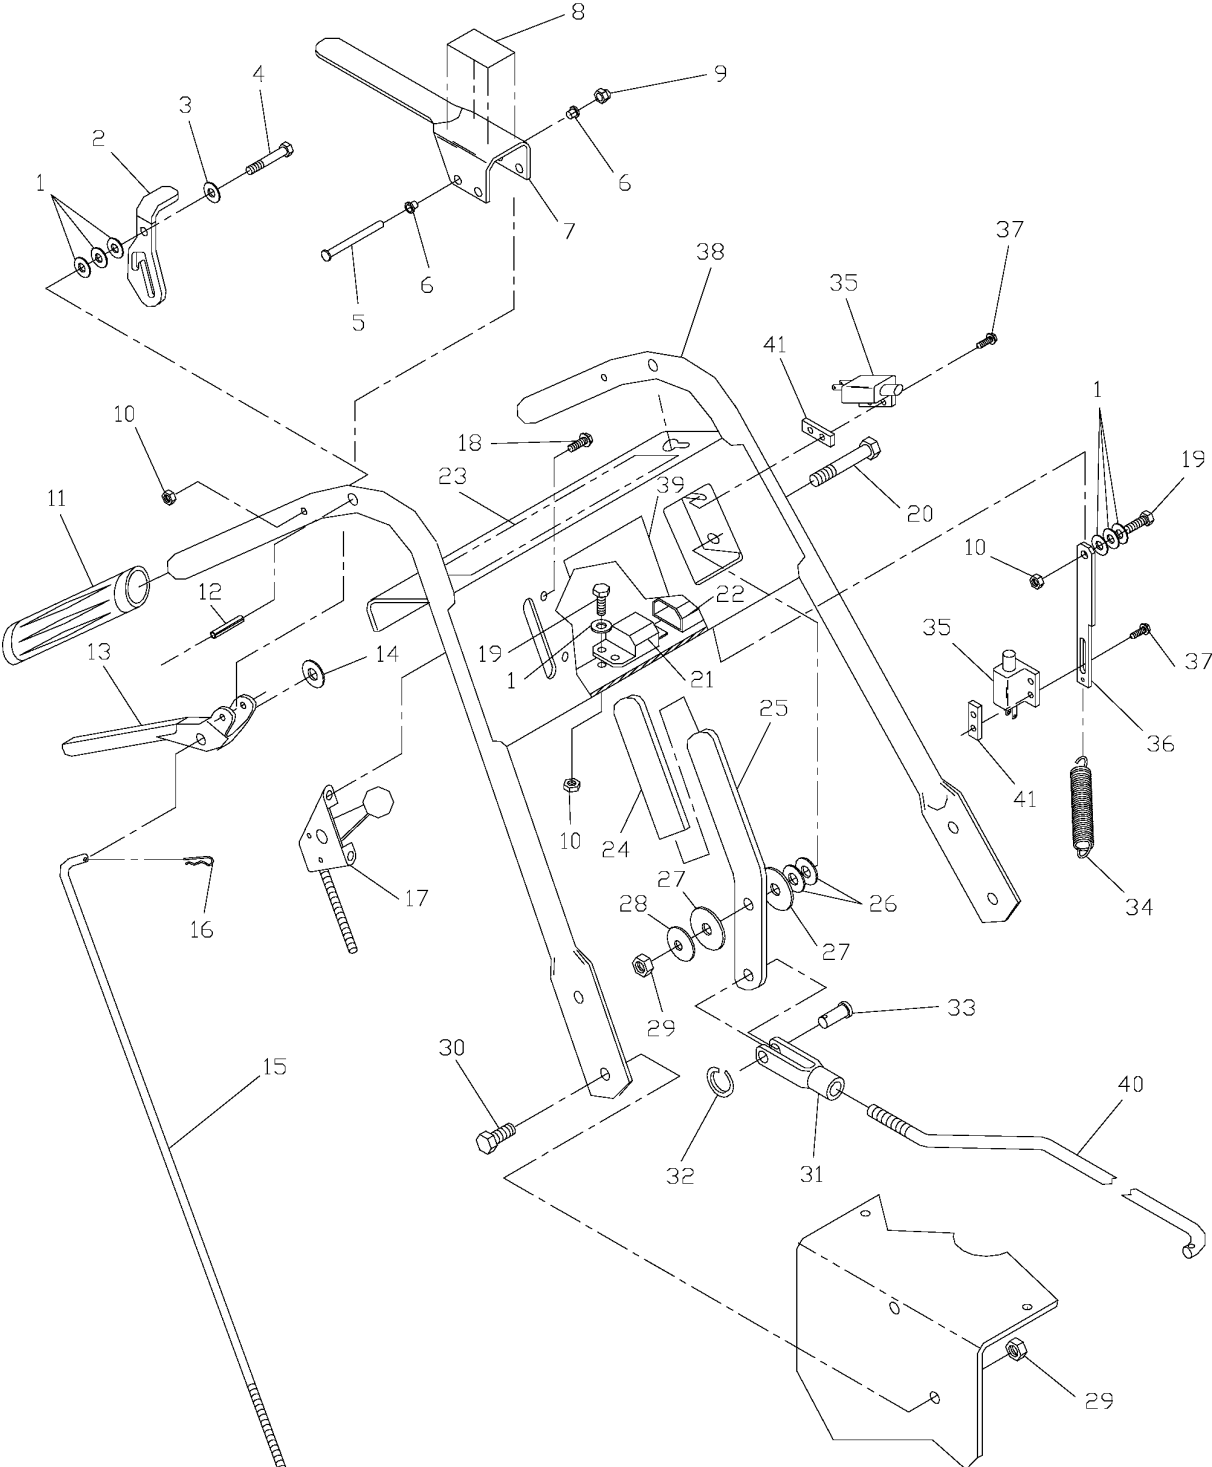

UPPER HANDLE

HANDLE & CONTROLS

W3213A, 968999107, 2001-09

Ref	Part No	Description	Remark	QTY KIT
1	539 99 00-55	WASHER 1/4 SAE		13
2	539 97 63-87	LATCH, LT. THUMB W/GRIP		1
539976388	539 97 63-88	LATCH, RT.THUMP W/GRIP		1
3	539 97 69-83	WASHER		2
4	539 99 10-03	BOLT		2
5	539 97 78-84	PIN		2
6	539 97 78-86	BUSHING		4
7	539 97 78-57	LEVER O P W/GRIP		2
8	539 10 02-85	DECAL		2
9	539 91 47-34	NUT, PUSH		2
10	539 99 07-61	NUT		5
11	539 97 64-88	GRIP		2
12	539 92 33-13	ROLL PIN 5/16 X 1.125		2
13	539 10 17-91	LEVER, MOLDED DRIVE		2
14	539 99 06-92	WASHER		2
15	539 10 19-86	TRACTION ROD		2
16	539 97 69-88	PIN RETAINING SCREW		2
17	539 10 19-63	THROTTLE CONTROL W/BALL		1
18	539 99 03-02	HWST 1/4C X 3/8		2
19	539 99 05-80	SCREW		3
20	539 99 06-55	SCREW		1
21	539 10 17-81	MODULE		1
22	539 10 19-84	HANDLE HARNESS		1
23	539 10 19-35	DECAL		1
24	539 97 65-26	HANDLE		1
25	539 10 00-82	LEVER		1
26	539 99 05-17	WASHER		2
27	539 10 12-19	WASHER		2
28	539 91 20-63	CONE WASHER		1
29	539 99 05-46	NUT		5
30	539 99 05-63	SCREW		4
31	539 97 74-65	BRACKET		1
32	539 91 64-59	RETAINER		1
33	539 97 77-03	PIN RETAINING SCREW		1
34	539 97 72-50	SPRING		2
35	539 91 90-98	SWITCH		3
36	539 10 18-01	LINKAGE, O P		2
37	539 97 69-52	SCREW		6
38	539 10 20-62	DECAL		1
39	539 10 18-91	DECAL		1
40	539 10 19-72	BLADE ROD		1
41	539 10 26-78	PLATE		3