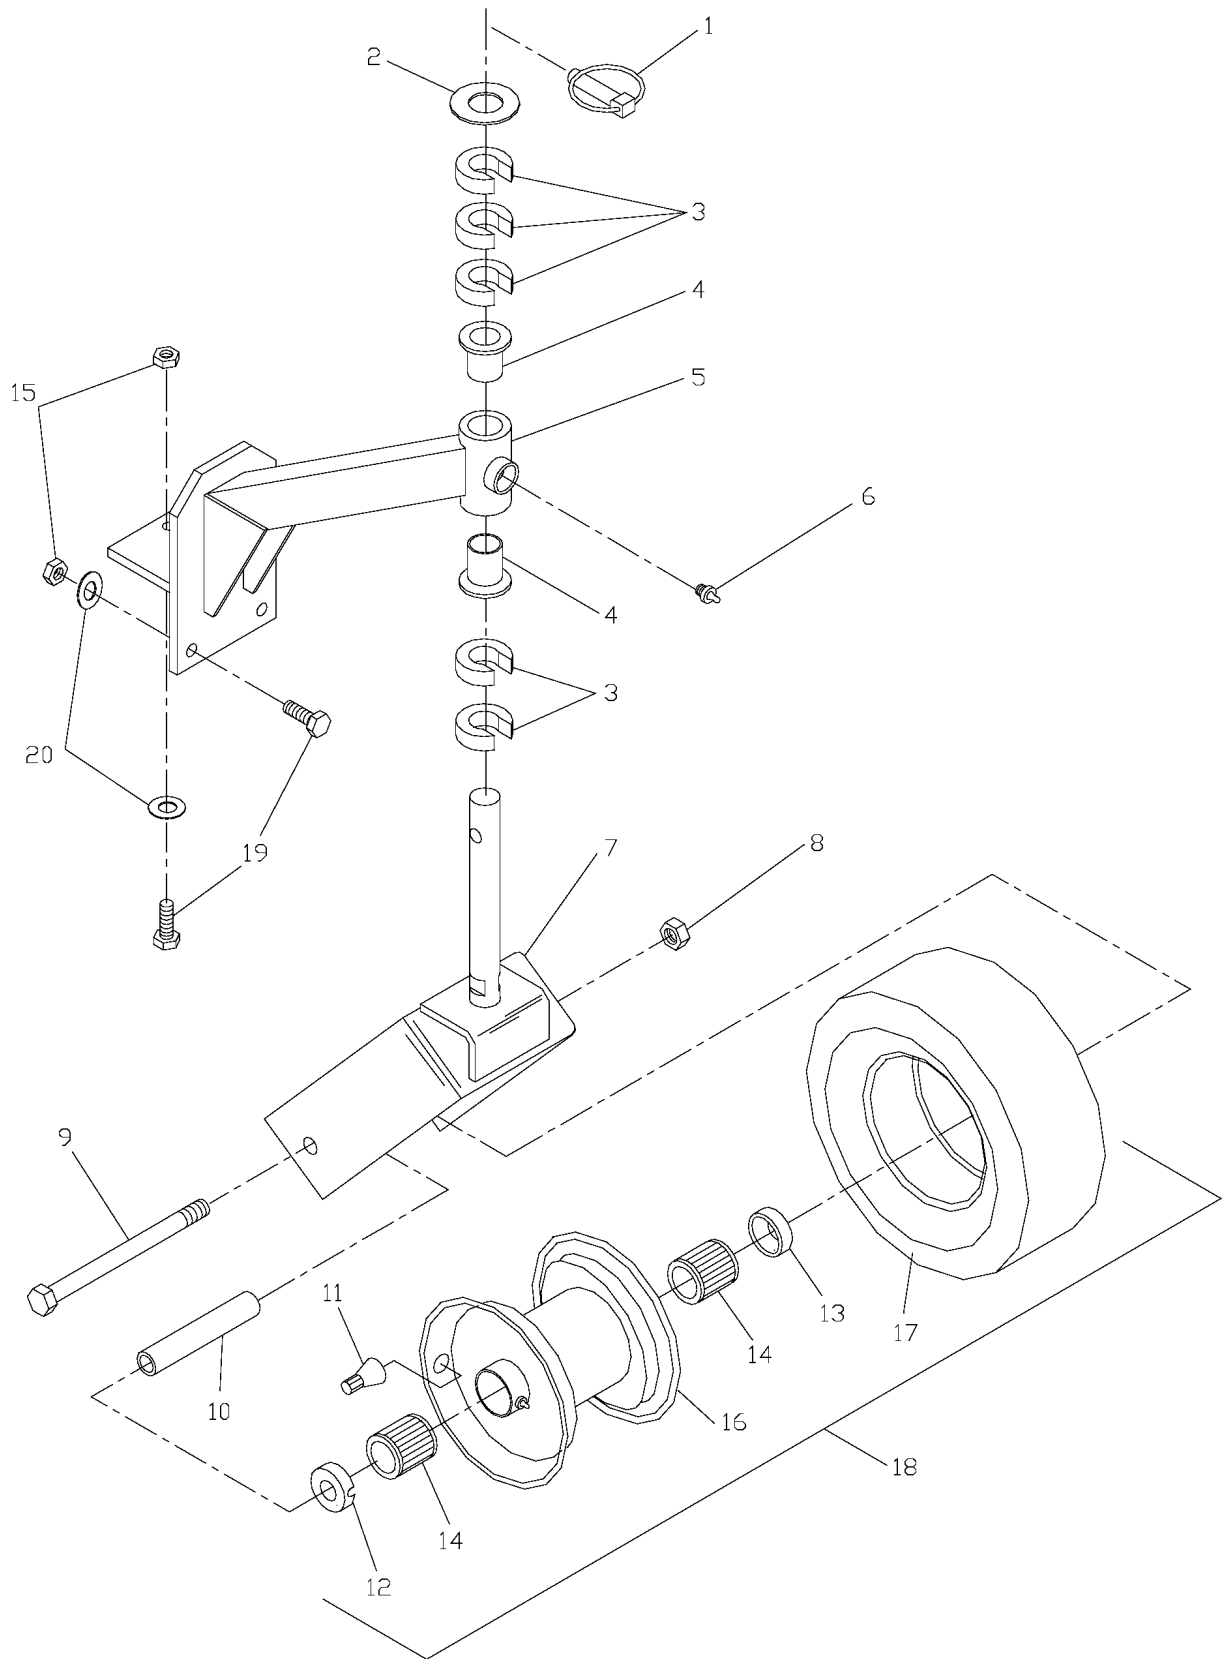

FRONT CASTER

CASTERS

W3213A, 968999107, 2001-09

Ref	Part No	Description	Remark	QTY KIT
1	539 10 18-74	LYNCH PIN 7/16		1
2	539 91 65-61	MACHINE BUSHING		1
3	539 10 18-73	C-SPACER		5
4	539 10 12-32	BUSHING		2
5	539 10 45-55	CASTER ARM W/BUSHING		1
6	539 97 69-97	NIPPLE		1
7	539 10 45-54	CASTER YOKE		1
8	539 10 13-31	NUT		1
9	539 10 19-07	SCREW		1
10	539 10 18-72	SPACER		1
11	539 91 22-34	VALVE		1
12	539 97 73-56	ENDCAP, NOTCHED		1
13	539 92 35-57	ENDCAP		1
14	539 97 73-53	ROLLER BEARING		2
15	539 99 05-46	NUT		3
16	539 10 46-18	RIM		1
17	539 10 19-05	TIRE, 9"		1
18	539 10 45-56	TIRE		1
19	539 99 05-63	SCREW		3
20	539 99 05-17	WASHER		3
21	539 10 45-59	WHEEL CASTER ASM KIT, FRONT		1