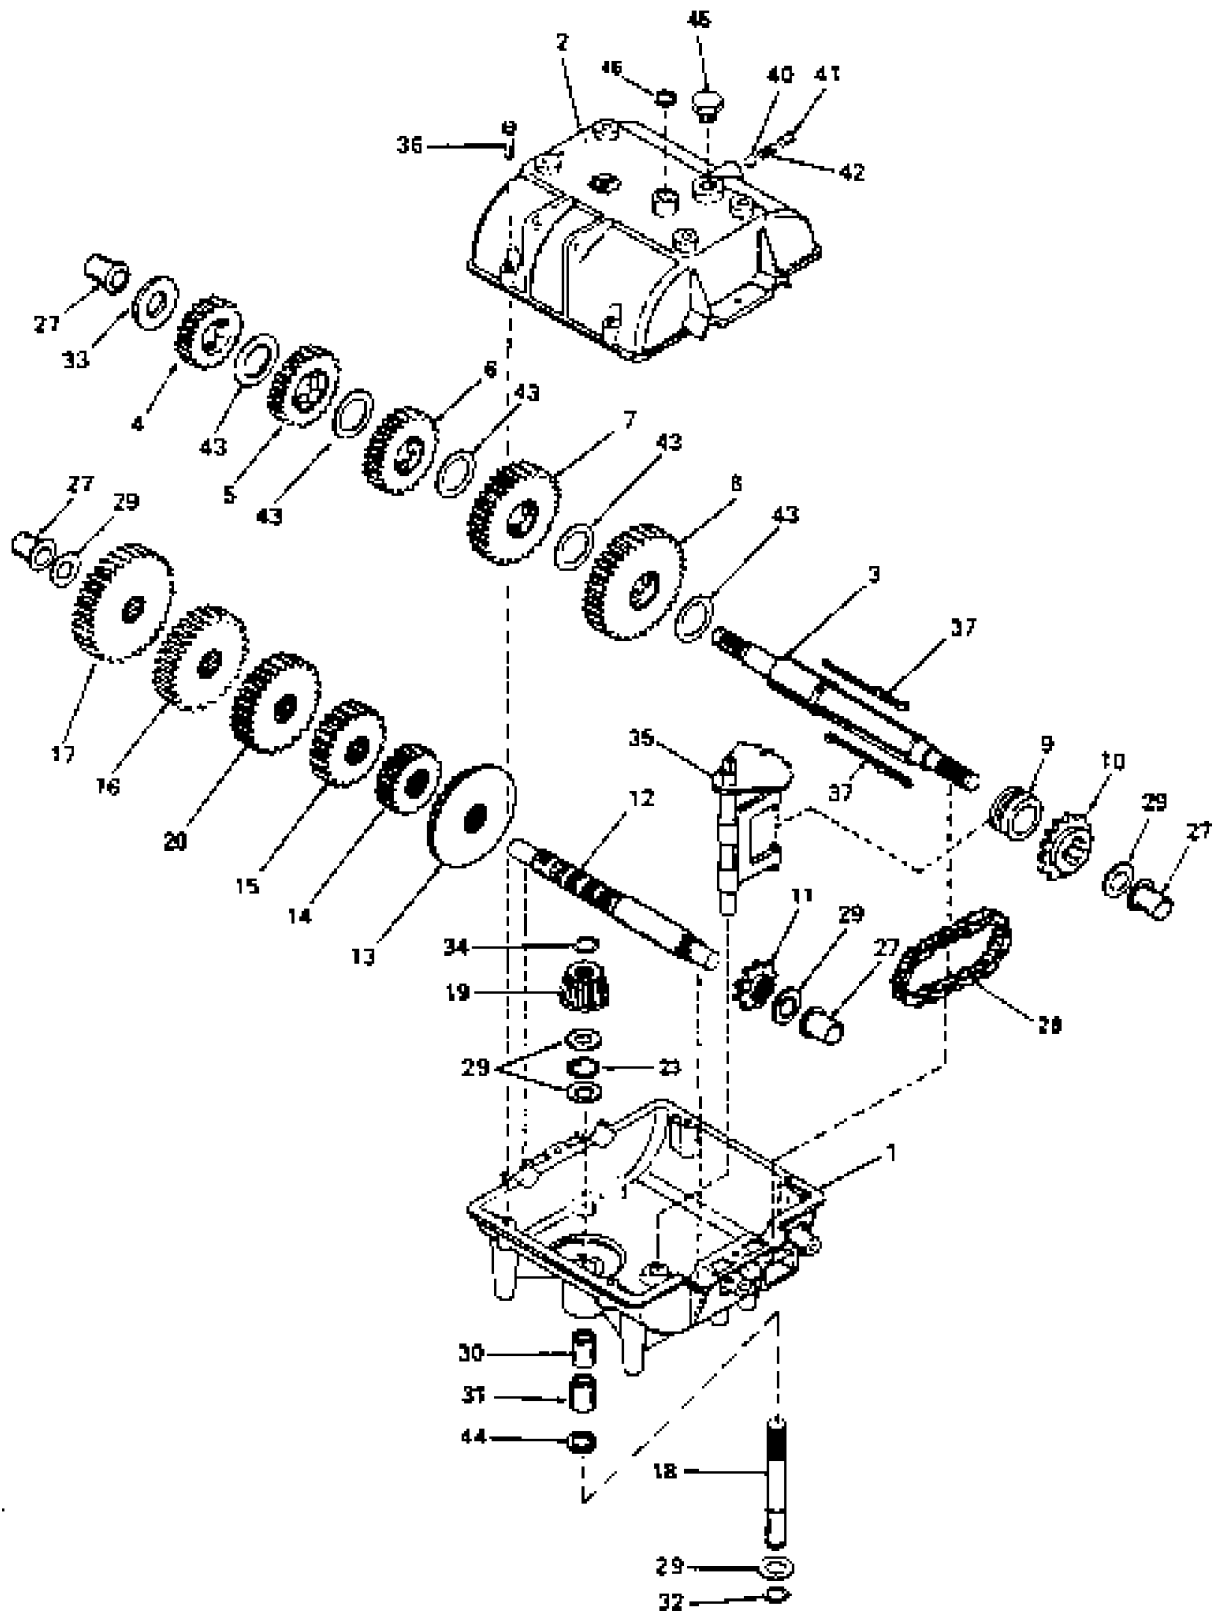

TRANSMISSION

TRANSMISSION

W3613A, 968999108, 2001-09

Ref	Part No	Description	Remark	QTY KIT
1	539 10 20-75	TRANSMISSION CASE		1
2	539 10 03-71	TRANSMISSION COVER		1
3	539 10 21-79	OUTPUT & BRAKE SHAFT		1
4	539 10 20-77	SPUR GEAR (27 TEETH)		1
5	539 10 03-77	SPUR GEAR (30 TEETH)		1
6	539 10 20-78	SPUR GEAR (32 TEETH)		1
7	539 10 03-76	SPUR GEAR (35 TEETH)		1
8	539 10 20-79	SPUR GEAR (37 TEETH)		1
9	539 97 75-61	SHIFT COLLAR		1
10	539 97 75-62	SPROCKET (18 TEECH)		1
11	539 97 75-63	SPROCKET (9 TEECH)		1
12	539 97 75-64	COUNTERSHAFT		1
13	539 97 75-65	GEAR, BEVEL (42 TEETH)		1
14	539 10 20-80	SPUR GEAR (12 TEETH)		1
15	539 10 20-81	SPUR GEAR (15 TEETH)		1
16	539 10 03-82	SPUR GEAR (20 TEETH)		1
17	539 10 20-82	SPUR GEAR (23 TEETH)		1
18	539 97 75-71	INPUT SHAFT		1
19	539 10 03-72	INPUT BEVEL PINION		1
20	539 10 20-83	SPUR GEAR (18 TEETH)		1
23	539 10 03-74	THRUST BEARING		1
27	539 97 75-73	BUSHING		4
28	539 97 75-74	CHAIN, ROLLER #41 24 LINK		1
29	539 97 75-75	THRUST WASHER		6
30	539 97 75-92	NEEDLE BEARING		1
31	539 97 75-76	NEEDLE BEARING		1
32	539 97 75-77	RETAINER RING		1
33	539 10 20-84	WASHER, THRUST		1
34	539 97 75-79	RETAINING RING		1
35	539 10 21-80	SHIFT ROD & FORK		1
36	539 97 75-81	W FLANGED HEX HD THREADFOR		6
37	977582			4
40	977583			1
41	977584			1
42	977585			1
43	977586			5
44	977587			1
45	100148			1
46	100388			1