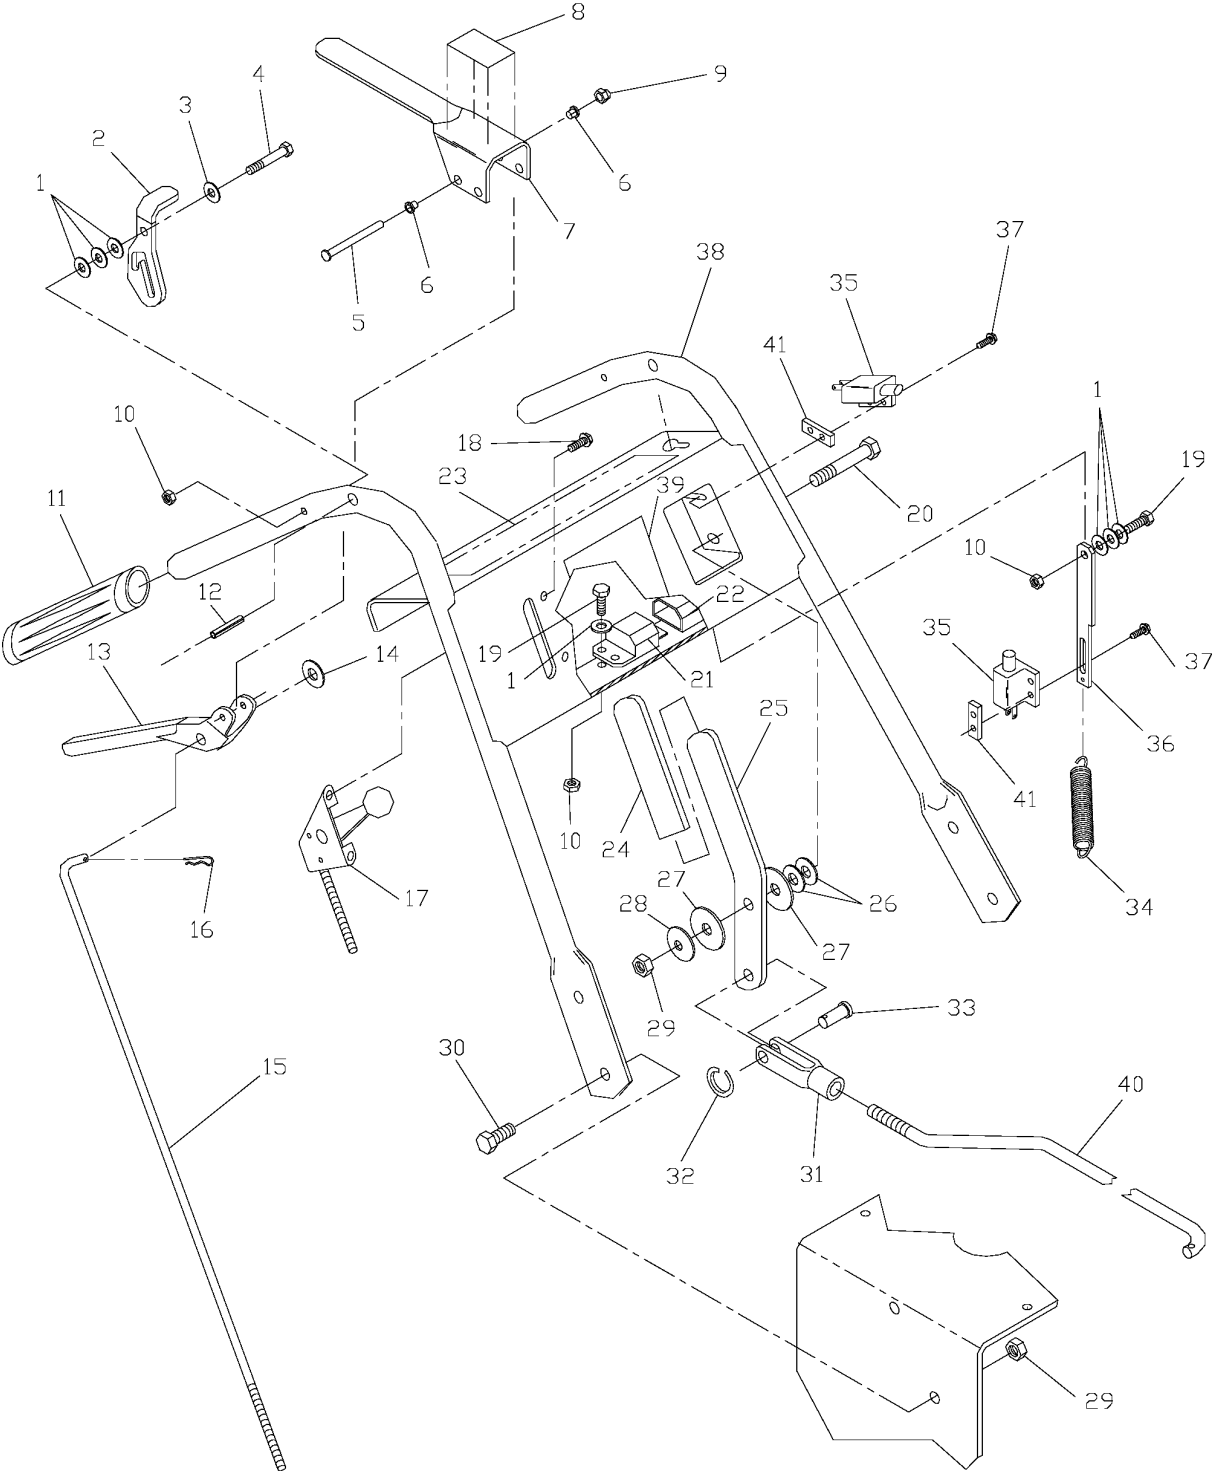

UPPER HANDLE

HANDLE & CONTROLS

W3613A, 968999108, 2001-09

Ref	Part No	Description	Remark	QTY KIT
1	539 99 00-55	WASHER 1/4 SAE		13
2	539 97 63-87	LATCH, LT. THUMB W/GRIP		1
539976388	539 97 63-88	LATCH, RT.THUMP W/GRIP		1
3	539 97 69-83	WASHER		2
4	539 99 10-03	BOLT		2
5	539 97 78-84	PIN		2
6	539 97 78-86	BUSHING		4
7	539 97 78-57	LEVER O P W/GRIP		2
8	539 10 02-85	DECAL		2
9	539 91 47-34	NUT, PUSH		2
10	539 99 07-61	NUT		5
11	539 97 64-88	GRIP		2
12	539 92 33-13	ROLL PIN 5/16 X 1.125		2
13	539 10 17-91	LEVER, MOLDED DRIVE		2
14	539 99 06-92	WASHER		2
15	539 10 19-86	TRACTION ROD		2
16	539 97 69-88	PIN RETAINING SCREW		2
17	539 10 19-63	THROTTLE CONTROL W/BALL		1
18	539 99 03-02	HWST 1/4C X 3/8		2
19	539 99 05-80	SCREW		3
20	539 99 06-55	SCREW		1
21	539 10 17-81	MODULE		1
22	539 10 19-84	HANDLE HARNESS		1
23	539 10 19-35	DECAL		1
24	539 97 65-26	HANDLE		1
25	539 10 00-82	LEVER		1
26	539 99 05-17	WASHER		2
27	539 10 12-19	WASHER		2
28	539 91 20-63	CONE WASHER		1
29	539 99 05-46	NUT		5
30	539 99 05-63	SCREW		4
31	539 97 74-65	BRACKET		1
32	539 91 64-59	RETAINER		1
33	539 97 77-03	PIN RETAINING SCREW		1
34	539 97 72-50	SPRING		2
35	539 91 90-98	SWITCH		3
36	539 10 18-01	LINKAGE, O P		2
37	539 97 69-52	SCREW		6
38	539 10 20-62	DECAL		1
39	539 10 18-91	DECAL		1
40	539 10 19-72	BLADE ROD		1
41	539 10 26-78	PLATE		3