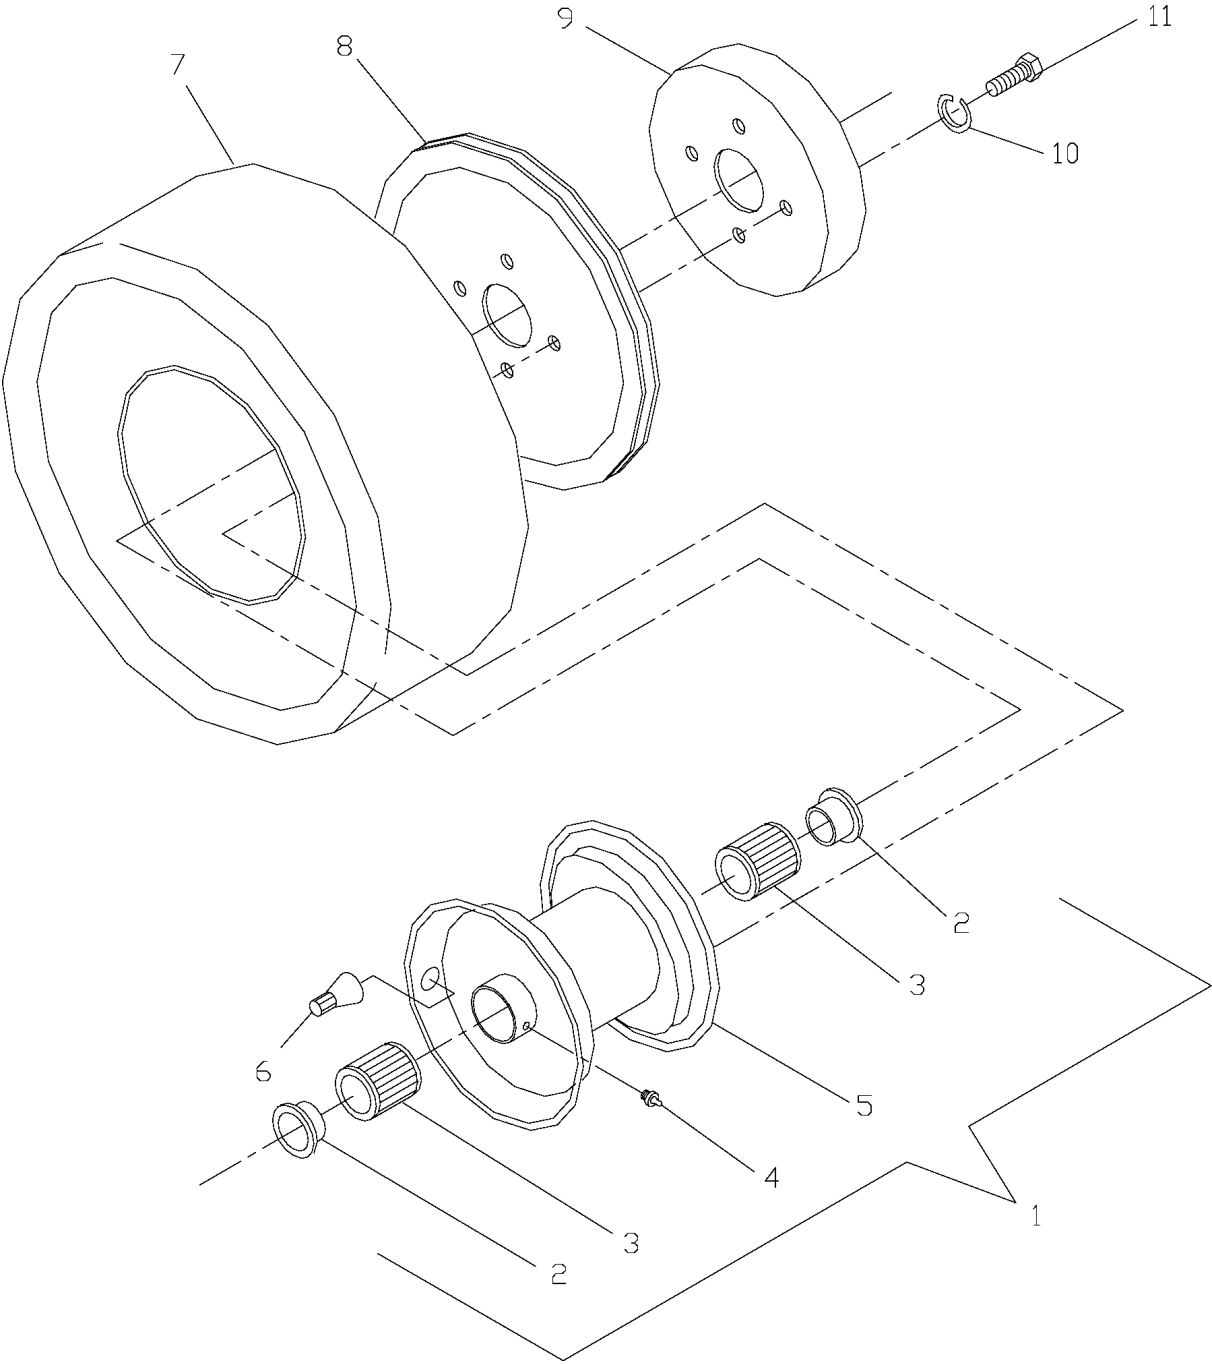

TRACTION WHEEL ASSEMBLY 32" MODELS

WHEELS & TIRES

W3613A, 968999108, 2001-09

Ref	Part No	Description	Remark	QTY KIT
1	539 10 47-14	WHEEL ASM		1
2	539 10 03-95	END CAP		2
3	539 10 03-93	ROLLER BEARING (LONG)		2
4	539 97 69-98	NIPPLE		1
5	539 10 47-16	RIM		1
6	539 91 22-34	VALVE		1
7	539 97 72-22	TIRE		1
8	539 97 65-22	PULLEY		1
9	539 10 19-46	BRAKE DRUM		1
10	539 99 01-18	WASHER		4
11	539 97 77-48	BOLT		4