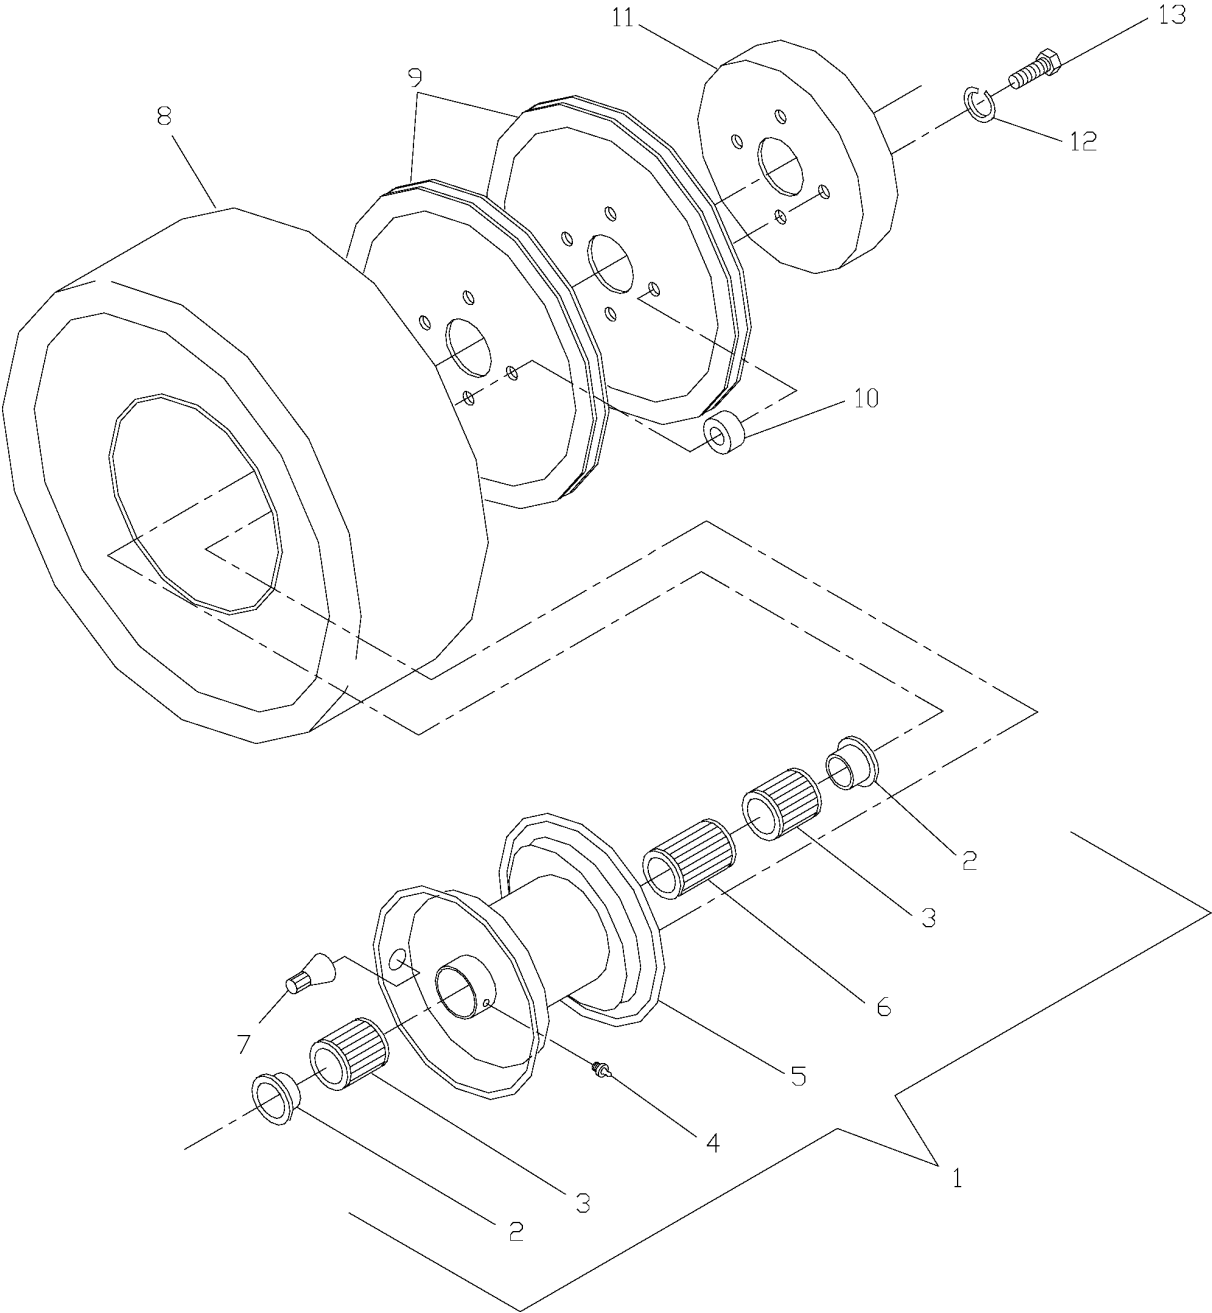

TRACTION WHEEL ASSEMBLY 36" & 48" MODELS

WHEELS & TIRES

W3613A, 968999108, 2001-09

Ref	Part No	Description	Remark	QTY KIT
1	539 10 47-58	WHEEL ASM		1
2	539 10 03-95	END CAP		2
3	539 10 21-61	ROLLER BEARING (SHORT)		2
4	539 97 69-98	NIPPLE		1
5	539 10 47-59	RIM		1
6	539 10 03-93	ROLLER BEARING (LONG)		1
7	539 91 22-34	VALVE		1
8	539 92 37-88	TIRE		1
9	539 93 84-73	PULLEY		2
10	539 92 35-15	SPACER		4
11	539 10 19-46	BRAKE DRUM		1
12	539 99 01-18	WASHER		4
13	539 99 01-64	HCS 3/8F X 1 1/2		4