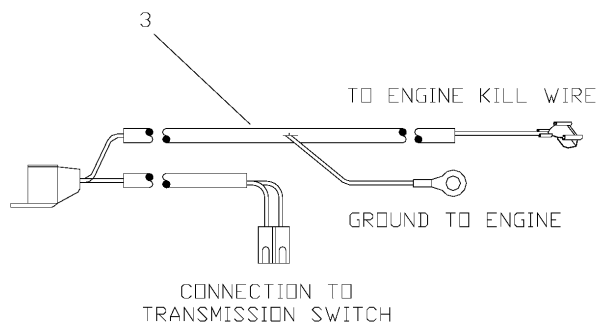

GROUND HARNESS KOHLER