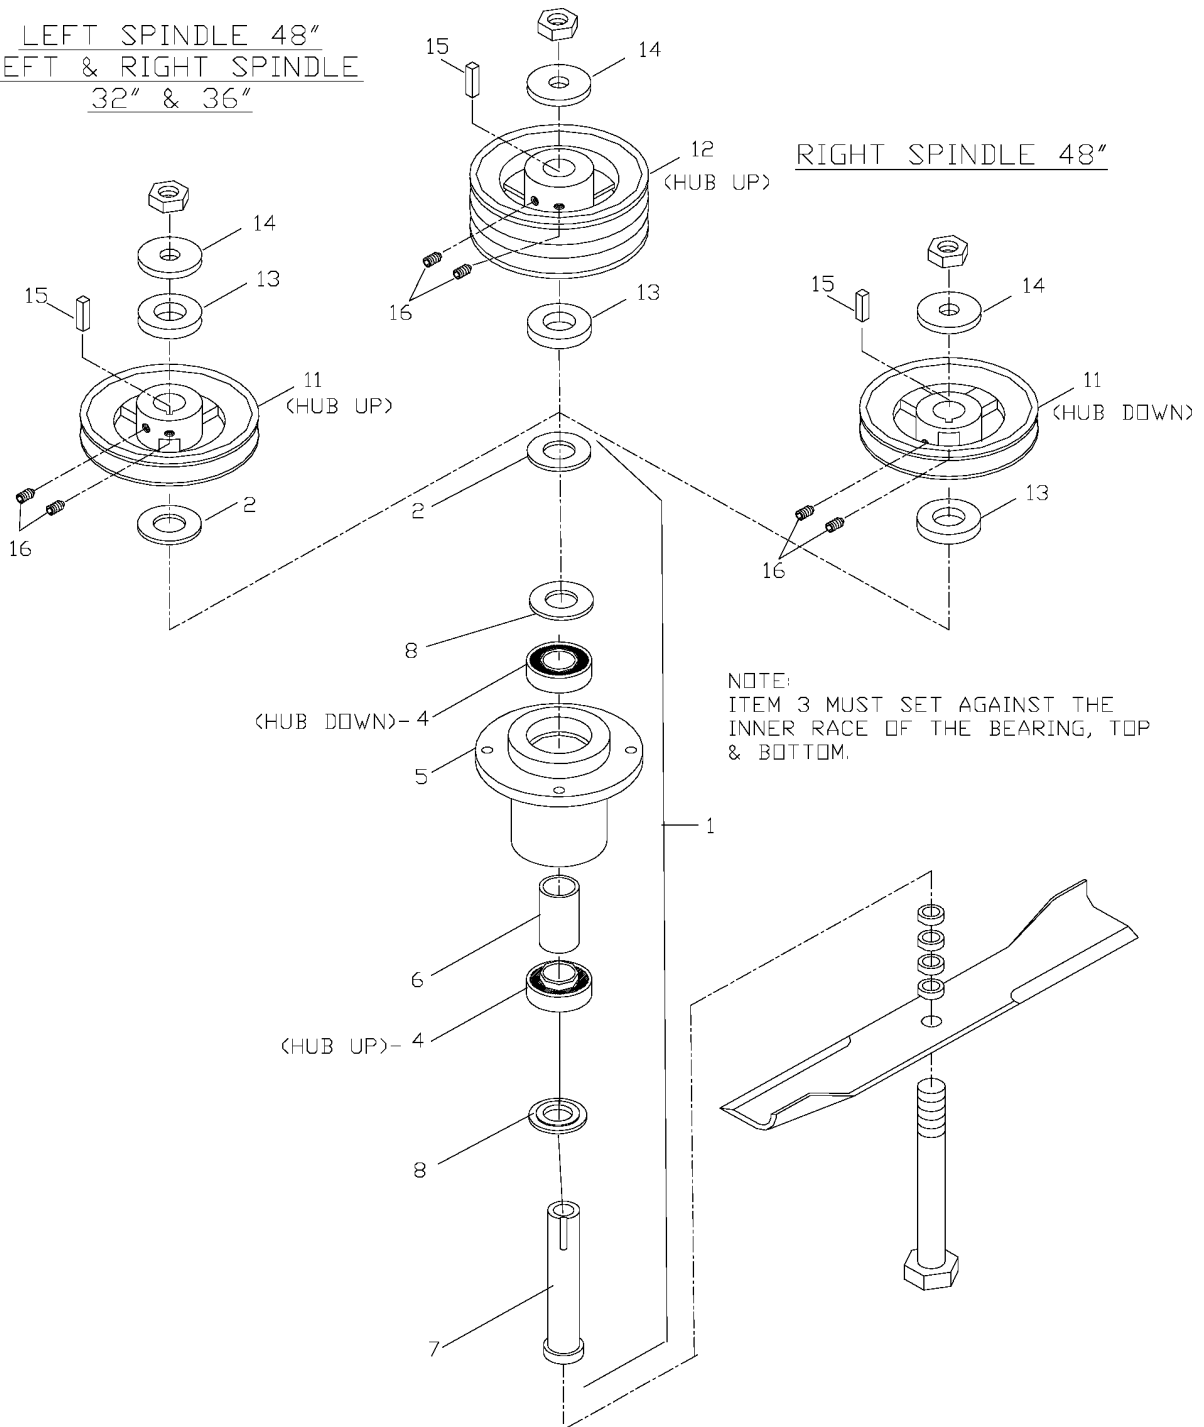

CUTTER HOUSING ASSEMBLY

CENTER SPINDLE 48"

LEFT SPINDLE 48"
LEFT & RIGHT SPINDLE
32" & 36"

RIGHT SPINDLE 48"

HOUSING

W3613A, 968999108, 2001-09

Ref	Part No	Description	Remark	QTY KIT
1	539 10 24-40	SERVICE KIT		1
2	539 10 26-75	BUSHING		3
3	539 10 22-44	BUSHING		2
4	539 10 26-77	BEARING		2
5	539 10 26-73	HOUSING		1
6	539 10 26-76	SPACER		1
7	539 10 26-74	SPINDLE		1
8	539 97 63-98	PULLEY W/SETSCREWS		1
9	539 10 18-19	PULLEY, DOUBLE W/SETS		1
10	539 10 22-45	SPACER		1
11	539 10 22-43	WASHER		1
12	539 10 19-95	KEY		1
13	539 97 69-56	SCREW		2