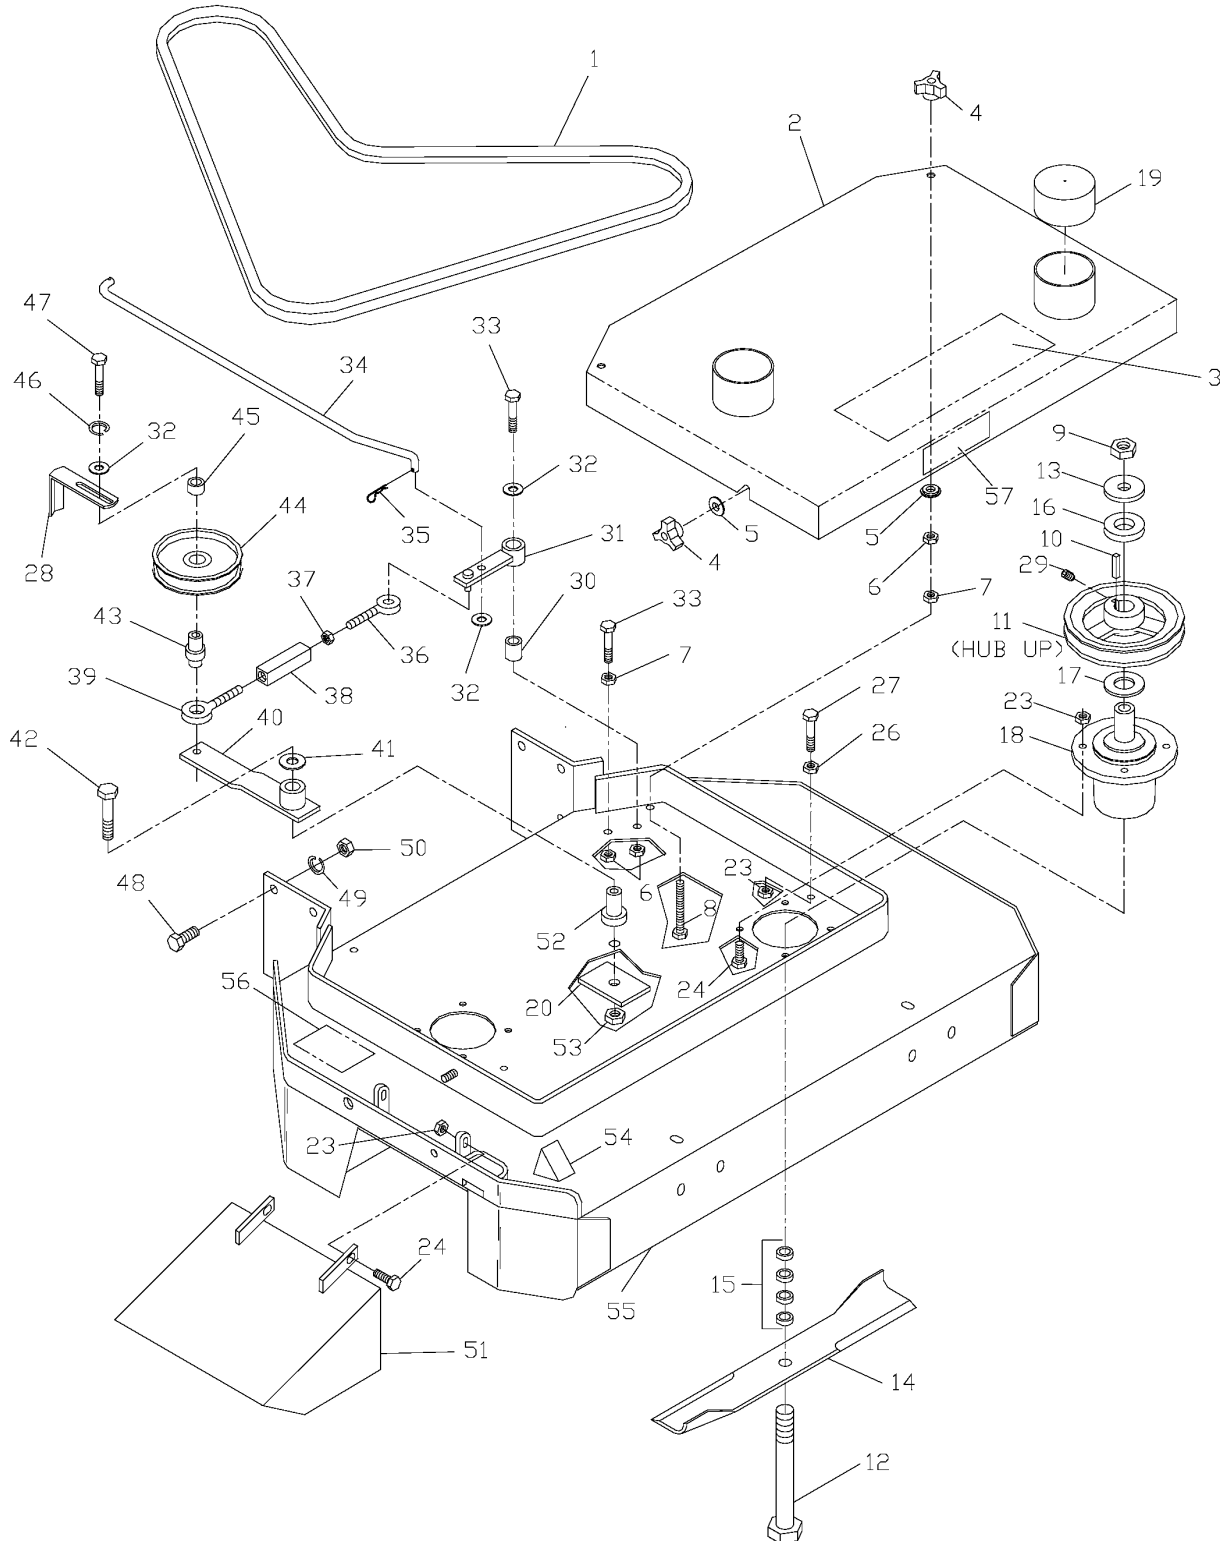

32" & 36" FRONT DECK

MOWER DECK / CUTTING DECK

W3613A, 968999108, 2001-09

Ref	Part No	Description	Remark	QTY KIT
1	539 10 19-59	BELT		1
539102148	539 10 21-48	BELT		1
2	539 10 45-61	36" BELT SHIELD		1
539104650	539 10 46-50	32 BELT SHIELD		1
3	539 10 47-90	DECAL		1
4	539 10 20-70	KNOB, THREE PRONG		4
5	539 10 20-56	WASHER		4
6	539 99 05-46	NUT		4
7	539 99 06-13	NUT		3
8	539 10 23-34	TAPBOLT 3/8C X 4 1/2		2
9	539 97 69-80	NUT 5/8F HEX		2
10	539 10 19-95	KEY		2
11	539 97 63-98	PULLEY W/SETSCREWS		2
12	539 10 23-32	HCS 5/8F X 8 1/2		2
13	539 10 22-43	WASHER		2
14	539 10 03-41	BLADE		2
539100340	539 10 03-40	BLADE		2
15	539 97 64-36	SPACER		8
16	539 10 22-45	SPACER		2
17	539 10 26-75	BUSHING		2
18	539 10 24-40	SERVICE KIT		2
19	539 10 23-20	TUBE CAP		2
20	539 10 22-36	PLATE		1
23	539 99 01-84	NUT		16
24	539 99 02-09	SCREW		10
26	539 99 05-85	NUT		6
27	539 99 05-53	HCS 5/16 X 3		6
28	539 10 00-75	SNUBBER		1
29	539 97 69-56	SCREW		4
30	539 10 18-36	BUSHING, SLEEVE		1
31	539 10 19-79	ENGAGEMENT ARM		1
32	539 99 05-17	WASHER		3
33	539 99 06-29	SCREW		2
34	539 10 20-48	BLADE ROD 36"		1
35	539 97 69-88	PIN RETAINING SCREW		1
36	539 10 19-82	BOLT		1
37	539 99 01-96	NUT		1
38	539 10 19-83	TURNBUCKLE		1
39	539 10 19-81	EYEBOLT, LH		1
40	539 10 19-78	ARM WELDMENT		1
41	539 99 05-50	WASHER		1
42	539 10 13-32	SCREW		1
43	539 10 19-80	EYEBOLT PIVOT		1
44	539 97 66-88	PULLEY		1
45	539 10 26-56	SPACER		1
46	539 99 01-18	WASHER		1
47	539 99 06-37	SCREW		1
48	539 10 11-75	SCREW		6
49	539 99 02-47	WASHER		6
50	539 99 04-49	NUT 7/16C HEX		6
51	539 10 45-46	DEFLECTOR CHUTE		1
52	539 10 12-31	SPINDLE		1
53	539 10 13-31	NUT		1
54	539 91 30-10	DECAL		1
55	539 10 45-63	DECAL		1
539104620	539 10 46-20	DECAL		1
56	539 10 03-44	DECAL		1
57	539 10 50-71	DECAL		1