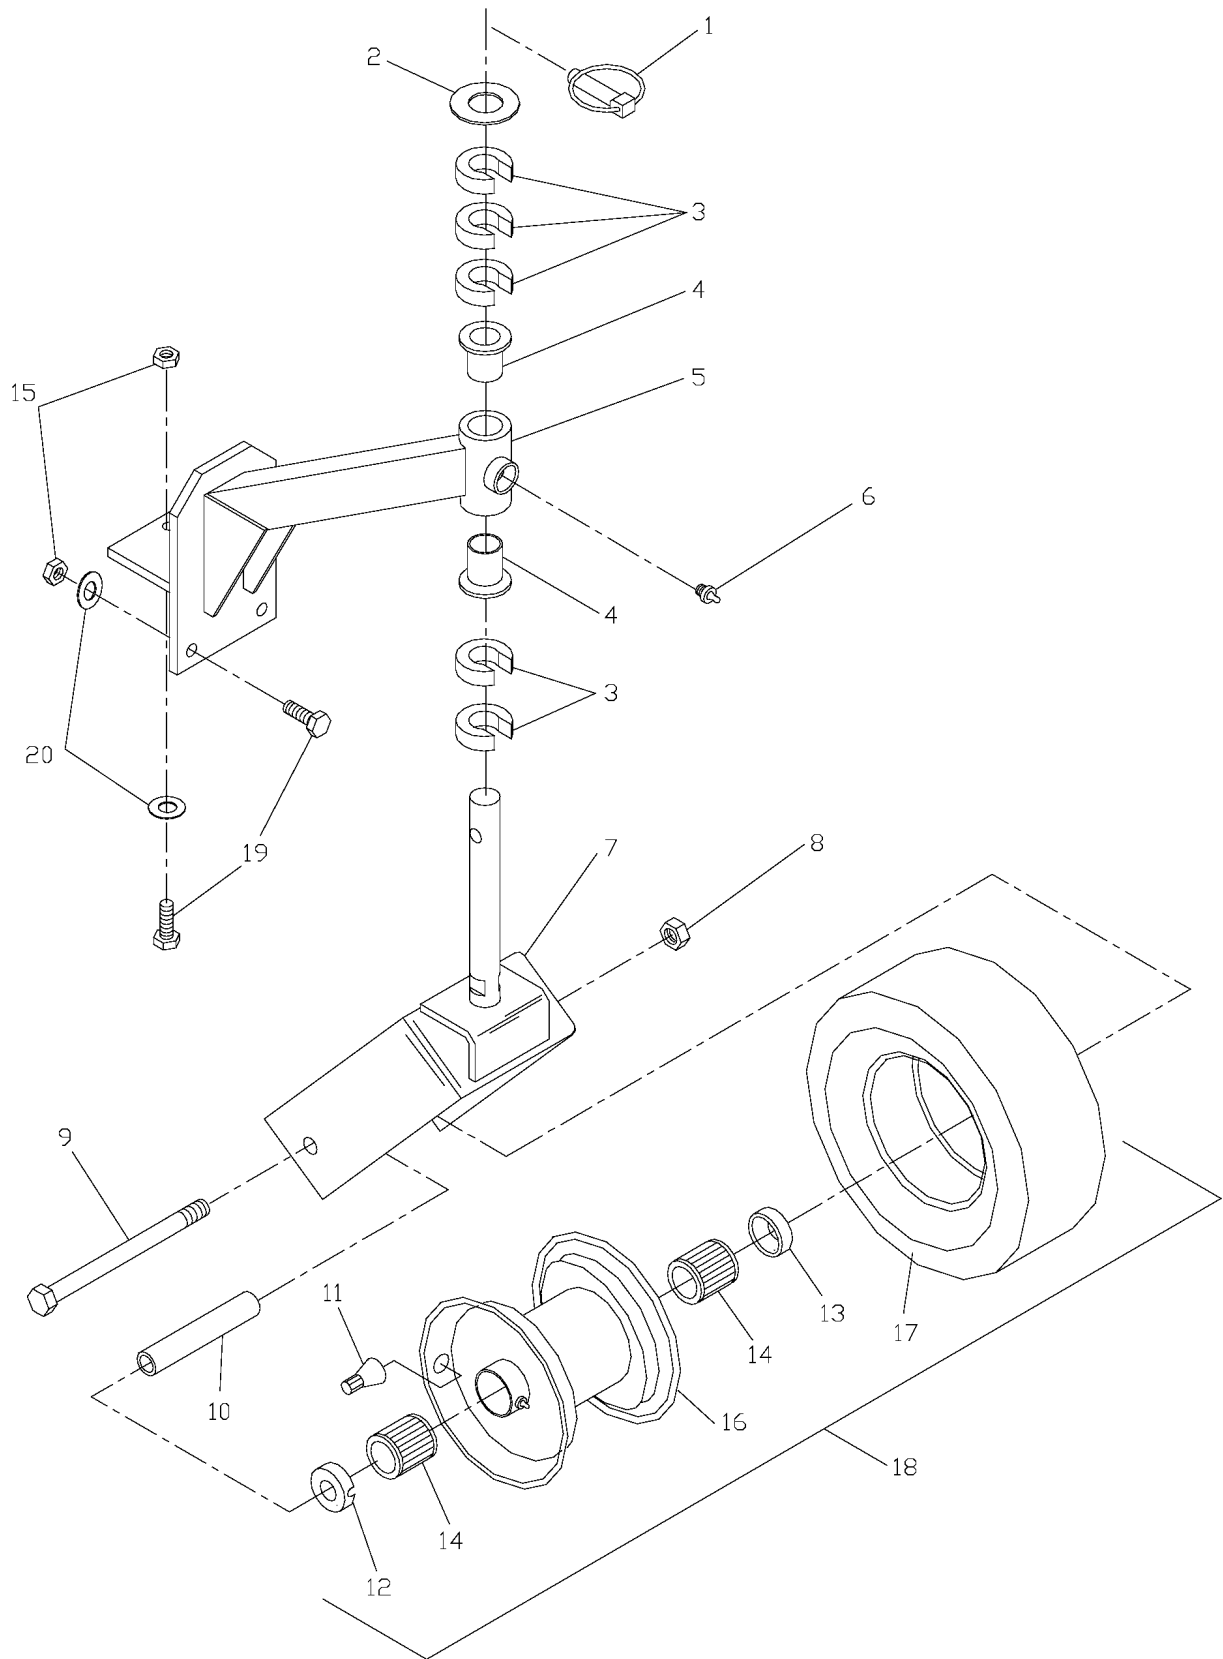

FRONT CASTER

CASTERS

W3613A, 968999108, 2001-09

Ref	Part No	Description	Remark	QTY KIT
1	539 10 18-74	LYNCH PIN 7/16		1
2	539 91 65-61	MACHINE BUSHING		1
3	539 10 18-73	C-SPACER		5
4	539 10 12-32	BUSHING		2
5	539 10 45-55	CASTER ARM W/BUSHING		1
6	539 97 69-97	NIPPLE		1
7	539 10 45-54	CASTER YOKE		1
8	539 10 13-31	NUT		1
9	539 10 19-07	SCREW		1
10	539 10 18-72	SPACER		1
11	539 91 22-34	VALVE		1
12	539 97 73-56	ENDCAP, NOTCHED		1
13	539 92 35-57	ENDCAP		1
14	539 97 73-53	ROLLER BEARING		2
15	539 99 05-46	NUT		3
16	539 10 46-18	RIM		1
17	539 10 19-05	TIRE, 9"		1
18	539 10 45-56	TIRE		1
19	539 99 05-63	SCREW		3
20	539 99 05-17	WASHER		3
21	539 10 45-59	WHEEL CASTER ASM KIT, FRONT		1