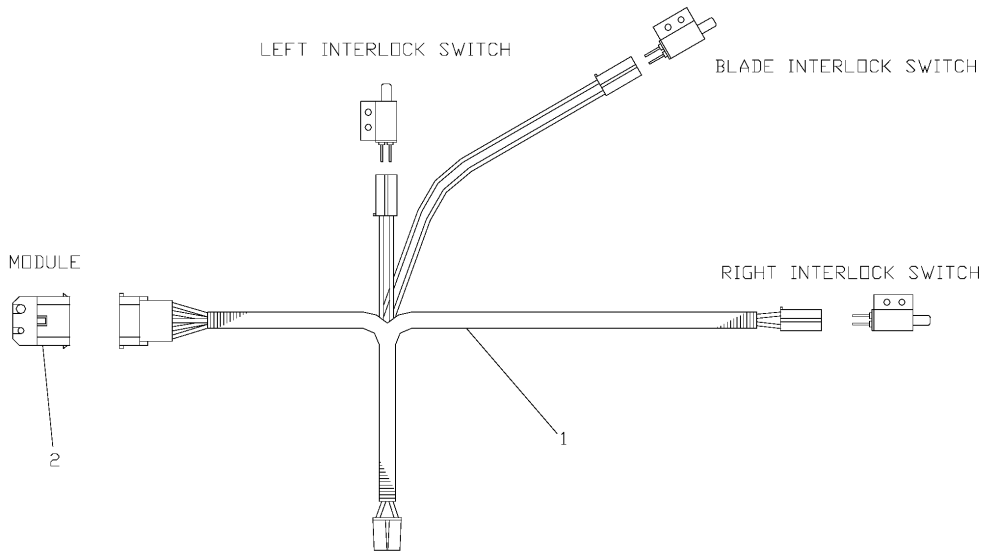

UPPER HANDLE WIRING HARNESS