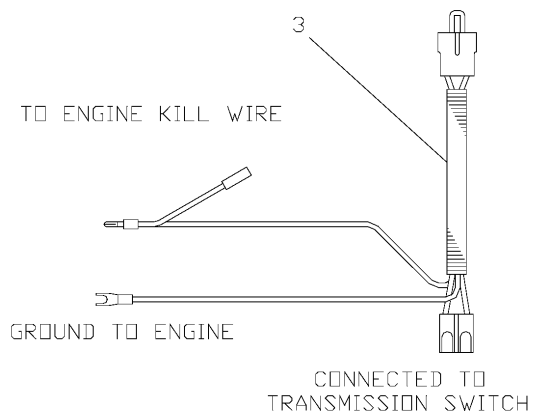

GROUND HARNESS KAWASAKI