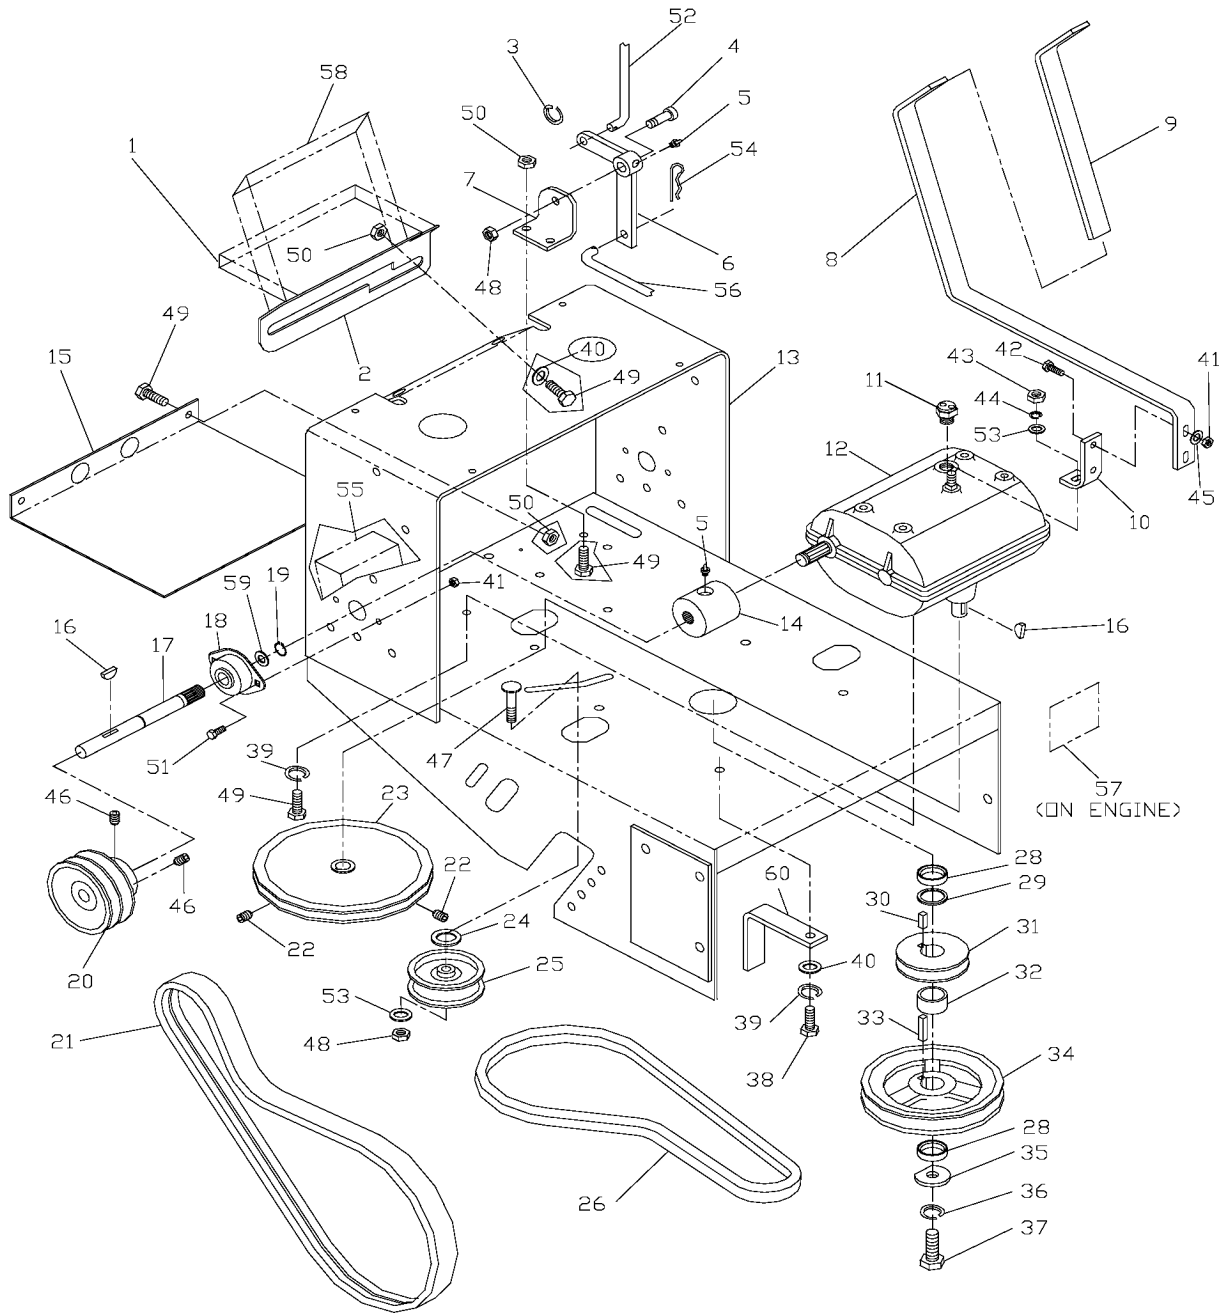

TRANSMISSION & SHIFTER GROUP

32", 36", & 48" MODELS

TRANSMISSION

W3613A, 968999108, 2001-09

Ref	Part No	Description	Remark	QTY KIT
1	539 10 02-77	DECAL		1
2	539 10 19-60	SHIFTER PLATE		1
3	539 91 64-59	RETAINER		1
4	539 10 01-50	SB 12C X 34		1
5	539 97 69-98	NIPPLE		3
6	539 10 00-66	BELLCRANK		1
7	539 10 46-48	BRACKET		1
8	539 10 19-61	SHIFTER ARM		1
9	539 10 19-65	SHIFTER GRIP		1
10	539 10 21-65	SHIFTER BRACKET		1
11	539 10 01-48	SWITCH, TRANS		1
12	539 10 21-62	TRANSMISSION		1
13	539 10 47-24	DECAL		1
14	539 10 21-64	COUPLING		2
15	539 10 45-47	BRACKET		1
16	539 91 02-11	KEY, #9 WOODRUFF		3
17	539 10 21-63	DRIVE SHAFT		2
18	539 10 19-67	BEARING		2
19	539 10 19-71	RETAINER RING		2
20	539 10 19-54	PULLEY		2
539102154	539 10 21-54	DRIVE PULLEY (32)		2
21	539 10 19-56	BELT, DRIVE (36 & 48)		2
539102149	539 10 21-49	BELT		2
22	539 10 19-88	SETSCREW, 1/4-20 NYLOC		2
23	539 10 19-64	PULLEY, INPUT		1
24	539 99 05-50	WASHER		1
25	539 91 90-78	PULLEY		1
26	539 10 19-57	BELT		1
27	539 10 20-36	BELT GUIDE		1
28	539 92 19-60	SPACER		2
29	539 10 20-50	BUSHING		1
30	539 10 57-18	SQUARE KEY - 1/4 X .5		1
31	539 91 91-48	PULLEY		1
32	539 10 17-20	SPACER		1
33	539 10 19-95	KEY		1
34	539 10 18-34	PULLEY, ENGINE		1
35	539 10 65-04	WASHER		1
36	539 99 02-47	WASHER		1
37	539 10 01-42	HCS M10-1.5X35MM		1
539100141	539 10 01-41	SCREW		1
38	539 97 76-92	BOLT		4
539100567	539 10 05-67	HCS M8-1.25X30MM GD8.8 ZD		4
39	539 99 01-87	WASHER		8
40	539 99 06-92	WASHER		6
41	539 99 07-61	NUT		6
42	539 97 77-61	SCREW		2
43	539 99 01-55	NUT		1
44	539 99 01-18	WASHER		1
45	539 99 05-98	WASHER		2
46	539 97 69-56	SCREW		4
47	539 10 01-45	RHSNB 3/8C X 2		1
48	539 99 05-46	NUT		2
49	539 97 69-34	SCREW		10
50	539 99 01-84	NUT		6
51	539 99 00-72	SCREW		4
52	539 10 19-72	BLADE ROD		1
53	539 99 05-17	WASHER		2
54	539 97 69-89	SPLIT PIN		1
55	539 10 03-61	DECAL		1
56	539 10 20-31	BLADE ROD 48"		1
539102048	539 10 20-48	BLADE ROD 36"		1
57	539 10 01-28	DECAL		1
58	539 10 20-47	DECAL		1
59	539 99 10-43	BUSHING		2
60	539 10 34-62	BELT GUIDE		2
61	539 10 34-63	BELT GUIDE		1