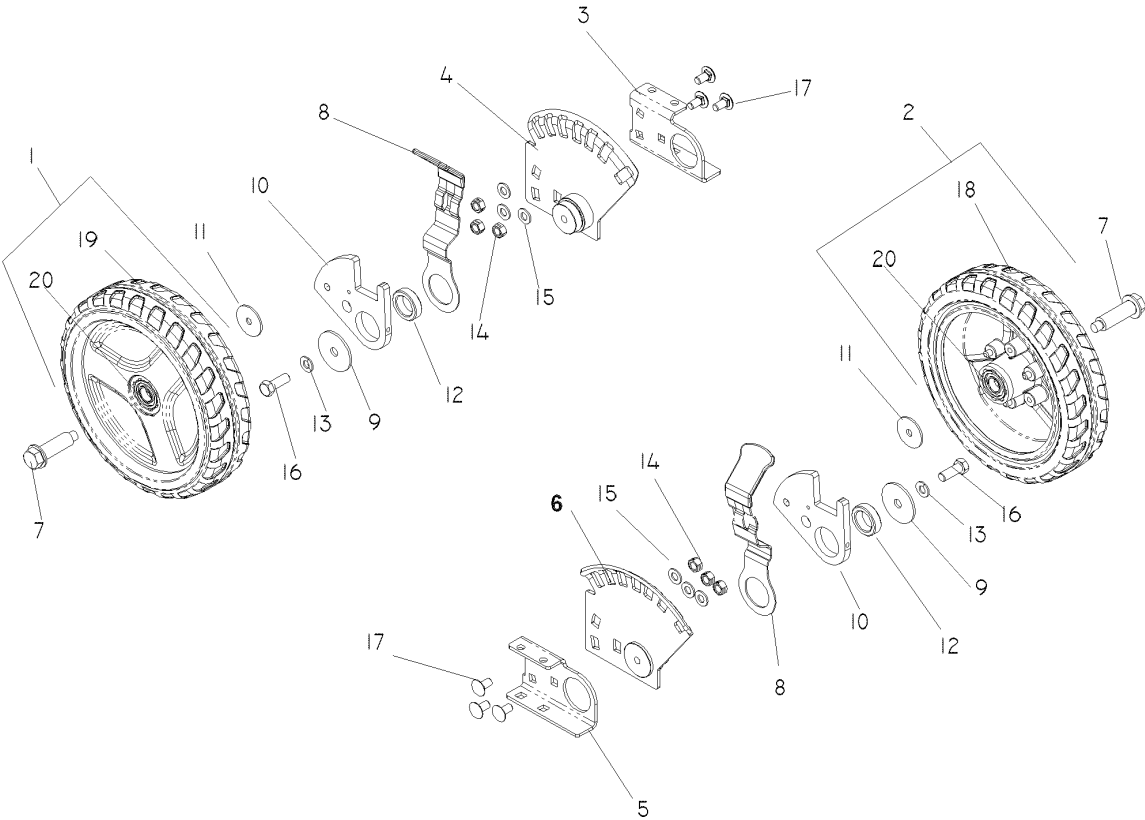

# SPARE PARTS LIST

LAWN MOWERS: COMMERCIAL  
WALK-BEHINDS

W53SBEK, W53CSB, W53SEK, W53DS,  
968999287, 968999289, 2008-08

## CHASSIS / FRAME

W53SBEK, W53CSB, W53SEK, W53DS, 968999287, 968999289, 2008-08

Ref	Part No	Description	Remark	QTY KIT
1	539 10 13-13	HCS 1/4C X 2		2
2	539 10 81-47	INSERT		1
3	539 11 30-49	DECAL		1
4	539 11 15-21	TOP SADDLE		1
5	539 11 15-30	DECK		1
6	539 11 15-36	BELT SHIELD		1
7	539 11 15-38	FLAP		1
8	539 11 15-40	DESCHARGE FLAP		1
9	539 11 18-63	GUARD		1
10	539 11 18-68	HINGE		1
11	539 11 19-64	CHUTE BOTTOM		1
12	539 11 19-77	RHSNB, 5/16C X 3 1/4, GR5		4
13	539 11 19-95	SPRING, TORSION		1
14	539 11 20-47	HANDLE BRACE, RIGHT		1
15	539 11 21-11	HANDLE BRACE, LEFT		1
16	539 11 29-48	GRASS BAG		1
17	539 11 27-93	SCREW, 1/4-14 X 1/2, THD FORM		2
18	539 11 29-13	REAR FLAP		1
19	539 11 35-45	BAG FRAME		1
20	539 97 69-78	NUT		8
21	539 99 00-37	PIN RETAINING SCREW		4
22	539 99 00-52	WASHER		1
23	539 99 02-06	SCREW		1
24	539 99 02-09	SCREW		3
25	539 99 05-48	SCREW		3
26	539 99 05-53	HCS 5/16 X 3		4
27	539 99 05-80	SCREW		2
28	539 99 05-98	WASHER		1
29	539 99 06-39	SCREW		2
30	539 99 07-17	NUT		12

## WHEELS &amp; TIRES

W53SBEK, W53CSB, W53SEK, W53DS, 968999287, 968999289, 2008-08

Ref	Part No	Description	Remark	QTY KIT
1	539 11 15-03	WHEEL		1
2	539 11 19-72	WHEEL		1
3	539 11 18-86	FRONT DECK PLATE, LEFT		1
4	539 11 18-88	FRONT PLATE, LEFT		1
5	539 11 18-87	FRONT DECK PLATE, RIGHT		1
6	539 11 18-89	FRONT PLATE, RIGHT		1
7	539 11 18-73	SHOULDER BOLT		2
8	539 11 18-94	LEVER		2
9	539 10 65-04	WASHER		2
10	539 11 19-55	WHEEL PLATE, FRONT		2
11	539 11 27-89	AXLE WASHER		2
12	539 11 02-67	BUSHING		2
13	539 99 01-18	WASHER		2
14	539 99 01-84	NUT		6
15	539 99 01-88	WASHER		6
16	539 97 69-41	SCREW		2
17	539 99 07-99	BOLT		6
18	539 11 19-71	TIRE, 9", RIGHT		1
19	539 11 15-02	TIRE, 9", LEFT		1
20	539 11 15-04	BEARING		2