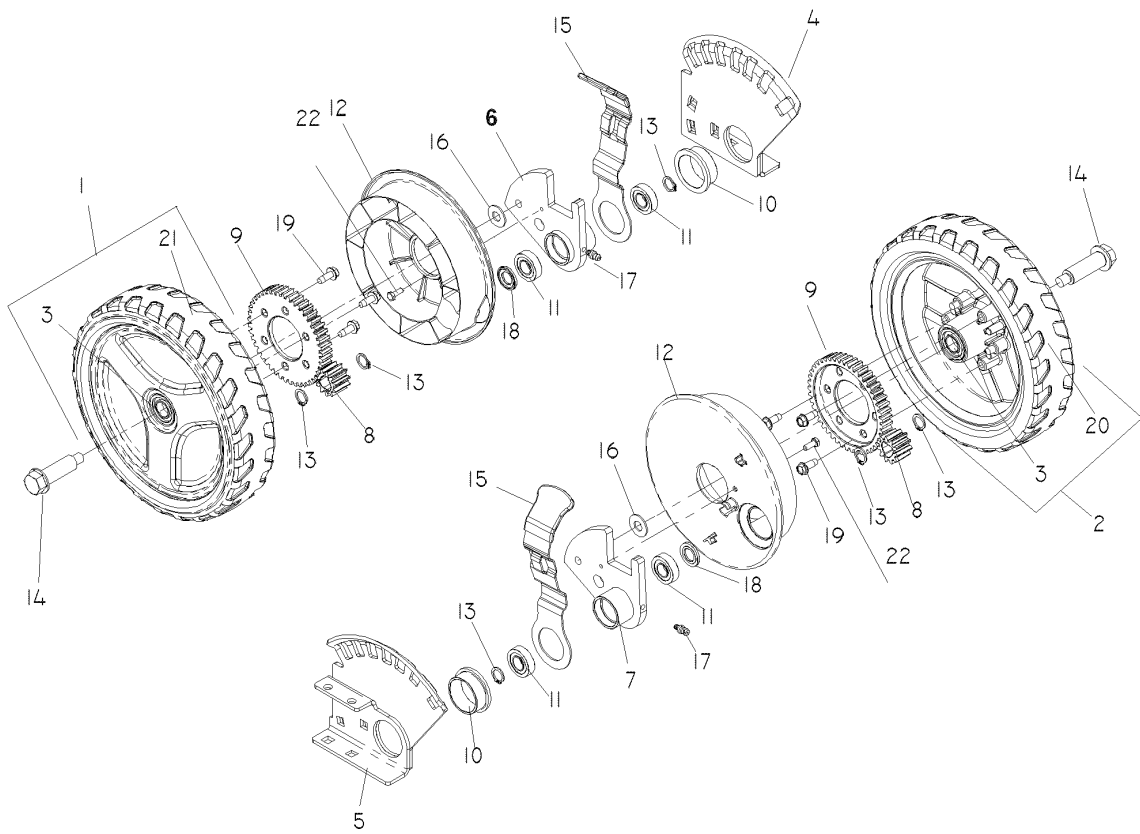

WHEELS & TIRES

REAR WHEELS

MODELS: 968999287, 968999289,

WHEELS & TIRES

W53SBEK, W53CSB, W53SEK, W53DS, 968999287, 968999289, 2008-08

Ref	Part No	Description	Remark	QTY KIT
1	539 11 15-03	WHEEL		1
2	539 11 19-72	WHEEL		1
3	539 11 15-04	BEARING		2
4	539 11 15-13	WHEEL MOUNT, LEFT		1
5	539 11 18-75	WHEEL MOUNT, RIGHT		1
6	539 11 15-19	OUTER WHEEL, LEFT		1
7	539 11 18-67	OUTER WHEEL, RIGHT		1
8	539 11 15-09	PINION		2
9	539 11 15-11	GEAR		2
10	539 11 15-16	BUSHING		2
11	539 11 15-17	BEARING, TRANSMISSION SHAFT		4
12	539 11 15-47	DEBRIS GUARD		2
13	539 11 18-72	RING		6
14	539 11 18-73	SHOULDER BOLT		2
15	539 11 19-50	LEVER		2
16	539 11 27-89	AXLE WASHER		2
17	539 11 56-38	ZERK, 3/16, DRIVE IN		2
18	539 11 31-38	WASHER		2
19	539 99 03-62	SCREW		6
20	539 11 19-71	TIRE, 9", RIGHT		1
21	539 11 15-02	TIRE, 9", LEFT		1
22	539 99 04-11	SCREW		2
1	539 11 19-93	BAIL		1
2	539 11 22-76	HCS, M6-1.0 X 70, GR8.8		1
3	539 11 22-77	HCS, M6-1.0 X 50, GR8.8		1
4	539 11 04-88	WASHER, 5/16, WAVE		2
5	539 12 26-35	FOAM GRIP (GROUND) 15'		1
6	539 11 29-07	BAIL		1
7	539 11 29-22	ROPE GUIDE		1
8	539 11 30-67	DECAL		1
9	539 11 30-68	DECAL		1
10	539 11 31-10	CONTROL		1
11	539 11 31-13	THROTTLE CABLE ASSY		1
12	539 11 31-14	CABLE		1
13	539 11 31-17	HANDLE		1
14	539 99 01-34	BOLT		4
15	539 97 69-78	NUT		1
16	539 97 69-79	NUT		4
-	539 97 68-56	TIE WRAP		7