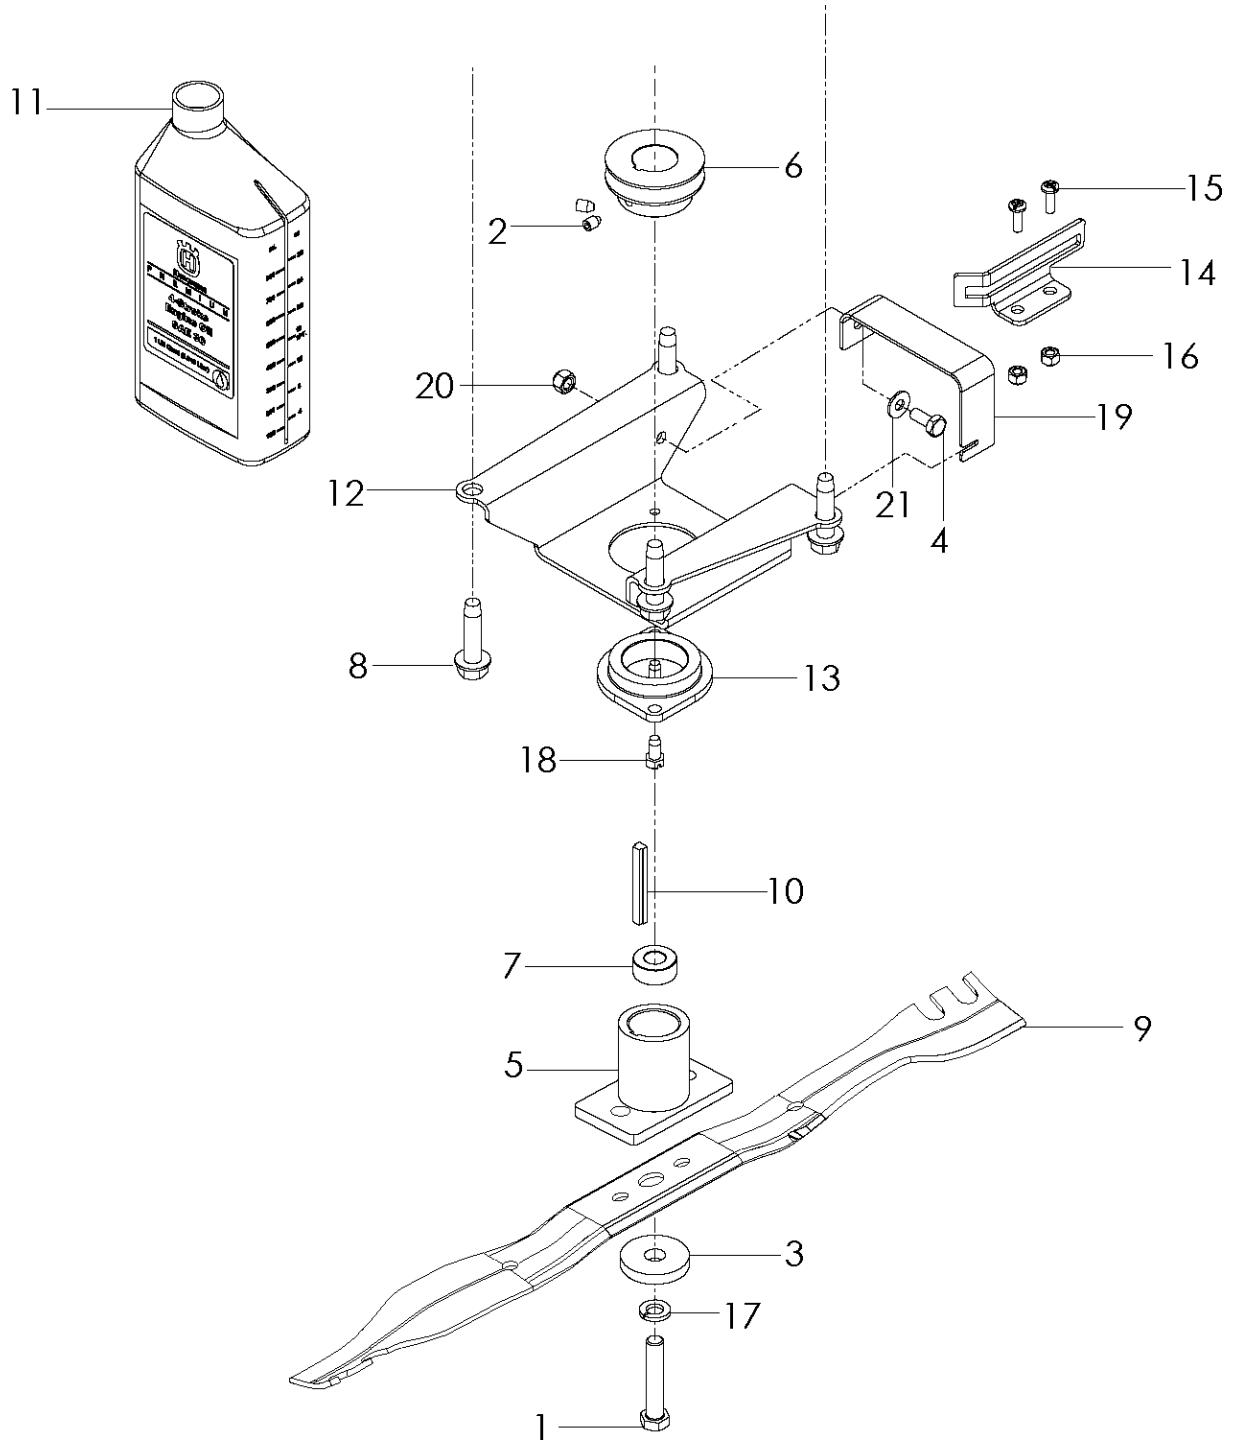

## CUTTING EQUIPMENT W53SBEK, W53CSB, W53SEK, W53DS, 968999287, 968999289, 2008-08

Ref	Part No	Description	Remark	QTY KIT
1	539 11 15-43	CABLE		1
2	539 11 15-48	SPRING, CLUTCH		1
3	539 11 15-49	CLUTCH		1
4	539 11 19-60	BOLT		1
5	539 13 12-76	CLUTCH-BBC		1
6	539 99 03-62	SCREW		2
7	539 11 19-97	HCS, M10-1.5 X 25 MM, GR8		2
8	539 11 33-91	DECK GUARD, BBC		1
9	539 13 07-38	BLADE		1
-	539 13 08-11	BLADE		1
10	539 97 69-78	NUT		2
11	539 97 77-61	SCREW		2
12	539 99 02-47	WASHER		2

## TRANSMISSION

W53SBEK, W53CSB, W53SEK, W53DS, 968999287, 968999289, 2008-08

Ref	Part No	Description	Remark	QTY KIT
1	539 11 15-31	BELT		1
2	539 10 98-00	BOLT		1
3	539 11 15-28	DRIVEN PULLEY		1
4	539 11 15-29	CABLE		1
5	539 11 15-35	LEVER		1
6	539 11 18-77	TRANSMISSION SPACER		1
7	539 11 20-46	HCS, 1/4-14 X 1 1/2, SELF TAP		1
8	539 11 29-11	PIVOT BUSHING		1
9	539 11 29-15	SHAFT COVER		1
10	539 11 31-00	PIN		1
11	539 11 31-39	TRANSMISSION W/GREASE SLOT, T13C		1
12	539 97 69-78	NUT		1
13	539 99 05-98	WASHER		1
14	539 99 10-81	SCREW, 1/4-14 X 3/4, SELF TAP		2
15	539 11 18-90	SPRING		1
16	539 11 18-91	KEY SPRING		2
17	539 11 18-93	KEY		2
18	539 13 13-71	BELT KEEPER - REAR. BLACK		1