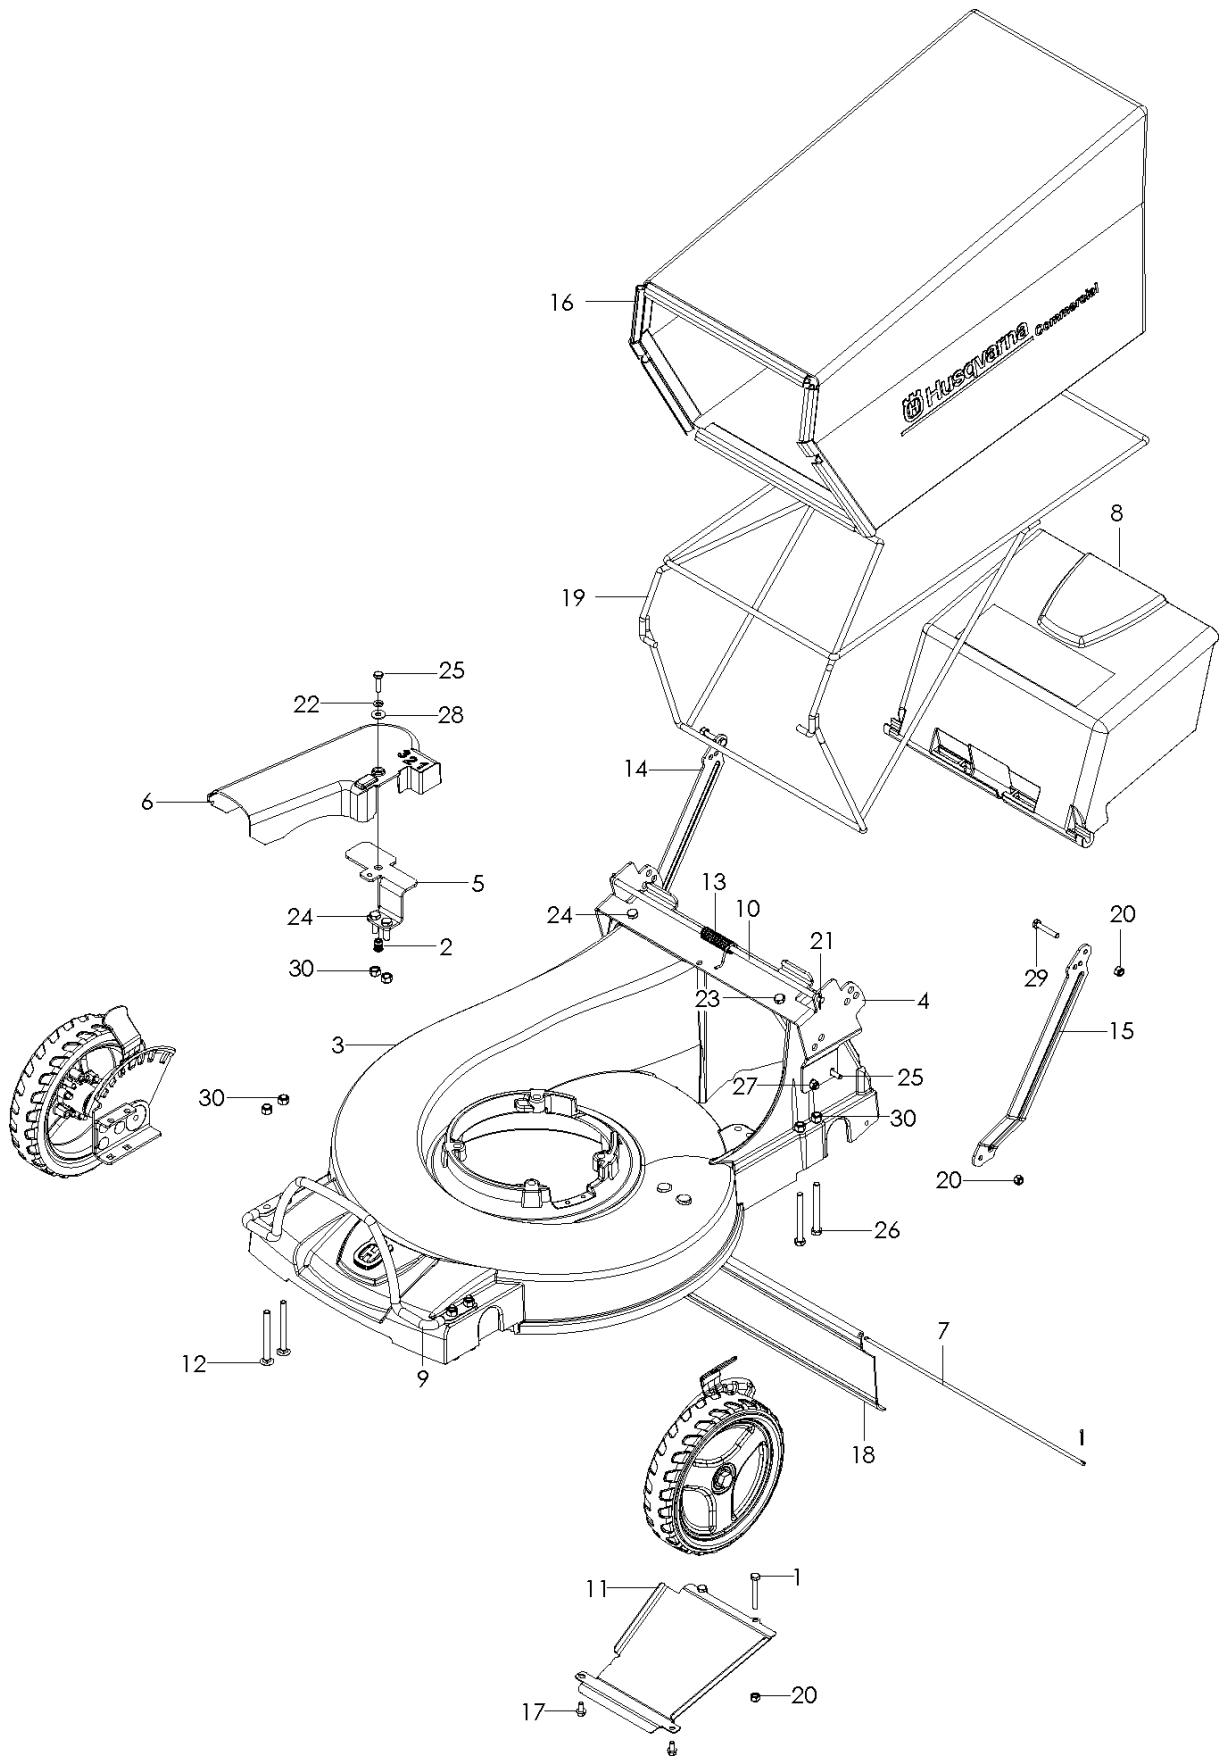

# SPARE PARTS LIST

LAWN MOWERS: COMMERCIAL  
WALK-BEHINDS

W53SBEK, W53CSB, W53SEK, W53DS,  
968999287, 968999289, 2008-08

## CHASSIS / FRAME

W53SBEK, W53CSB, W53SEK, W53DS, 968999287, 968999289, 2008-08

Ref	Part No	Description	Remark	QTY KIT
1	539 10 13-13	HCS 1/4C X 2		2
2	539 10 81-47	INSERT		1
3	539 11 30-49	DECAL		1
4	539 11 15-21	TOP SADDLE		1
5	539 11 15-30	DECK		1
6	539 11 15-36	BELT SHIELD		1
7	539 11 15-38	FLAP		1
8	539 11 15-40	DESCHARGE FLAP		1
9	539 11 18-63	GUARD		1
10	539 11 18-68	HINGE		1
11	539 11 19-64	CHUTE BOTTOM		1
12	539 11 19-77	RHSNB, 5/16C X 3 1/4, GR5		4
13	539 11 19-95	SPRING, TORSION		1
14	539 11 20-47	HANDLE BRACE, RIGHT		1
15	539 11 21-11	HANDLE BRACE, LEFT		1
16	539 11 29-48	GRASS BAG		1
17	539 11 27-93	SCREW, 1/4-14 X 1/2, THD FORM		2
18	539 11 29-13	REAR FLAP		1
19	539 11 35-45	BAG FRAME		1
20	539 97 69-78	NUT		8
21	539 99 00-37	PIN RETAINING SCREW		4
22	539 99 00-52	WASHER		1
23	539 99 02-06	SCREW		1
24	539 99 02-09	SCREW		3
25	539 99 05-48	SCREW		3
26	539 99 05-53	HCS 5/16 X 3		4
27	539 99 05-80	SCREW		2
28	539 99 05-98	WASHER		1
29	539 99 06-39	SCREW		2
30	539 99 07-17	NUT		12

## WHEELS &amp; TIRES

W53SBEK, W53CSB, W53SEK, W53DS, 968999287, 968999289, 2008-08

Ref	Part No	Description	Remark	QTY KIT
1	539 11 15-03	WHEEL		1
2	539 11 19-72	WHEEL		1
3	539 11 18-86	FRONT DECK PLATE, LEFT		1
4	539 11 18-88	FRONT PLATE, LEFT		1
5	539 11 18-87	FRONT DECK PLATE, RIGHT		1
6	539 11 18-89	FRONT PLATE, RIGHT		1
7	539 11 18-73	SHOULDER BOLT		2
8	539 11 18-94	LEVER		2
9	539 10 65-04	WASHER		2
10	539 11 19-55	WHEEL PLATE, FRONT		2
11	539 11 27-89	AXLE WASHER		2
12	539 11 02-67	BUSHING		2
13	539 99 01-18	WASHER		2
14	539 99 01-84	NUT		6
15	539 99 01-88	WASHER		6
16	539 97 69-41	SCREW		2
17	539 99 07-99	BOLT		6
18	539 11 19-71	TIRE, 9", RIGHT		1
19	539 11 15-02	TIRE, 9", LEFT		1
20	539 11 15-04	BEARING		2