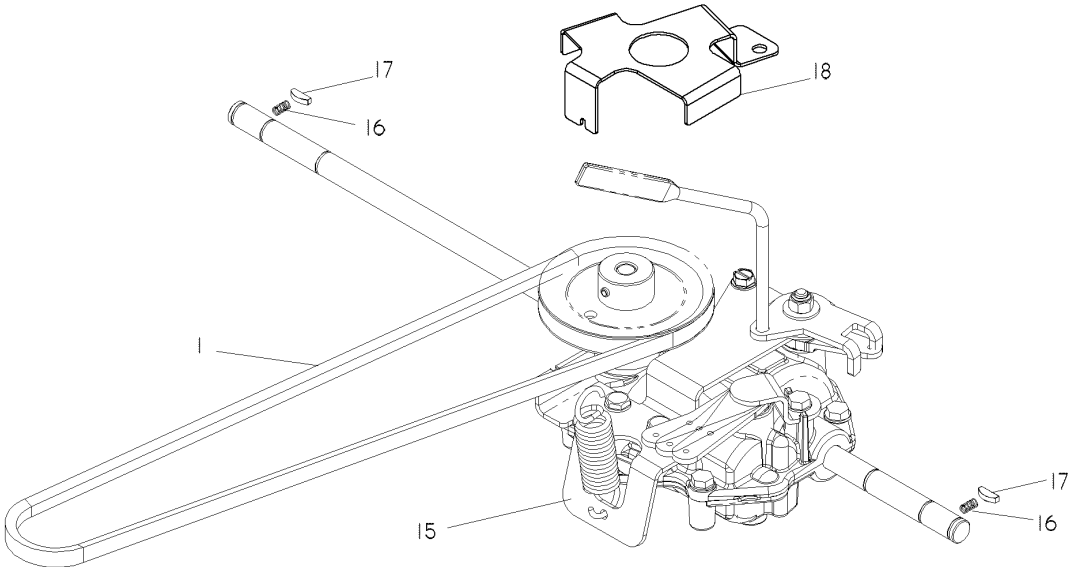

TRANSMISSION

SELF PROPELLED
MODELS: 968999287, 968999289

TRANSMISSION

W53SBEK, W53CSB, W53SEK, W53DS, 968999287, 968999289, 2008-08

Ref	Part No	Description	Remark	QTY KIT
1	539 11 15-31	BELT		1
2	539 10 98-00	BOLT		1
3	539 11 15-28	DRIVEN PULLEY		1
4	539 11 15-29	CABLE		1
5	539 11 15-35	LEVER		1
6	539 11 18-77	TRANSMISSION SPACER		1
7	539 11 20-46	HCS, 1/4-14 X 1 1/2, SELF TAP		1
8	539 11 29-11	PIVOT BUSHING		1
9	539 11 29-15	SHAFT COVER		1
10	539 11 31-00	PIN		1
11	539 11 31-39	TRANSMISSION W/GREASE SLOT, T13C		1
12	539 97 69-78	NUT		1
13	539 99 05-98	WASHER		1
14	539 99 10-81	SCREW, 1/4-14 X 3/4, SELF TAP		2
15	539 11 18-90	SPRING		1
16	539 11 18-91	KEY SPRING		2
17	539 11 18-93	KEY		2
18	539 13 13-71	BELT KEEPER - REAR. BLACK		1