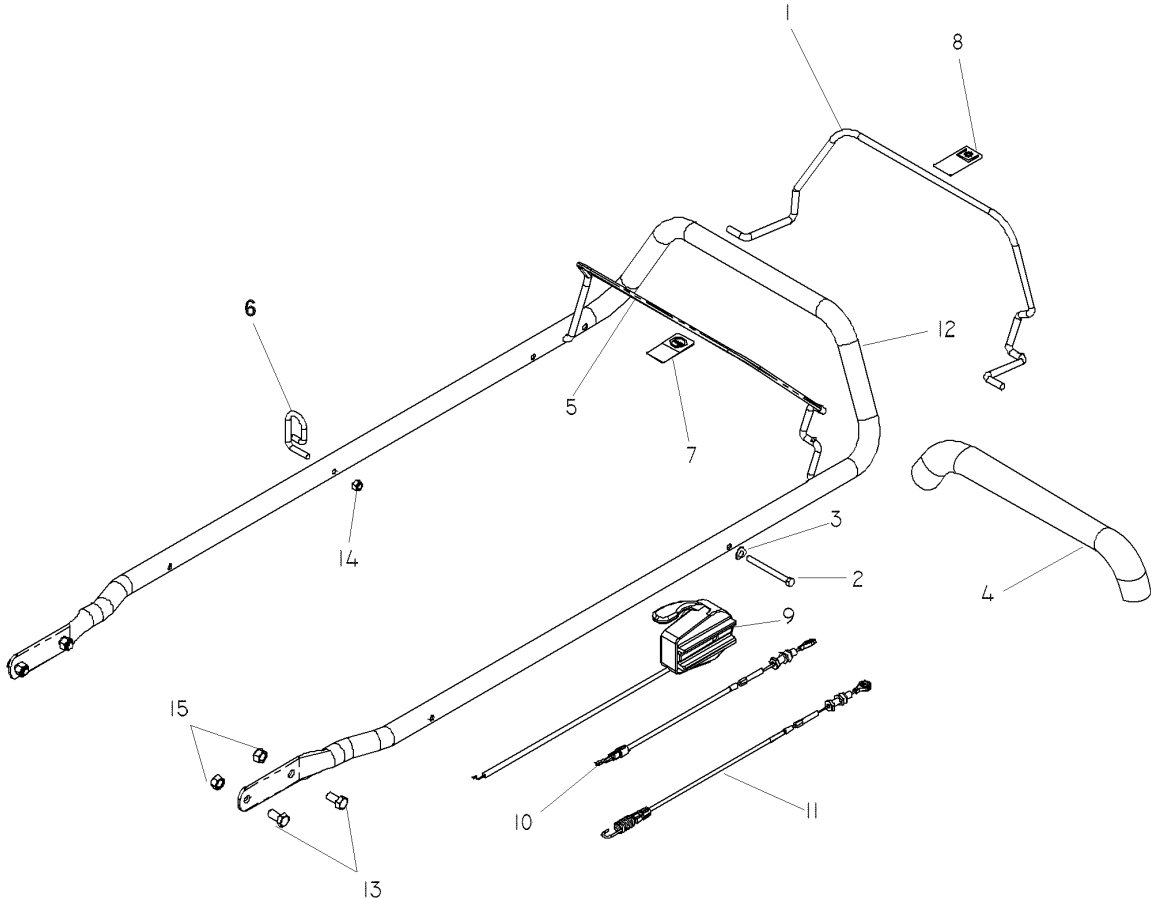

HANDLE & CONTROLS

SELF PROPELLED
MODELS: 968999289

HANDLE & CONTROLS W53SBEK, W53CSB, W53SEK, W53DS, 968999287, 968999289, 2008-08

Ref	Part No	Description	Remark	QTY KIT
1	539 11 19-93	BAIL		1
2	539 11 22-76	HCS, M6-1.0 X 70, GR8.8		1
3	539 11 04-88	WASHER, 5/16, WAVE		1
4	539 12 26-35	FOAM GRIP (GROUND) 15'		1
5	539 11 29-08	BAIL		1
6	539 11 29-22	ROPE GUIDE		1
7	539 11 30-67	DECAL		1
8	539 11 30-68	DECAL		1
9	539 11 31-08	THROTTLE CABLE		1
10	539 11 31-09	CABLE		1
11	539 11 31-10	CONTROL		1
12	539 11 31-17	HANDLE		1
13	539 99 01-34	BOLT		4
14	539 97 69-78	NUT		1
15	539 97 69-79	NUT		4
-	539 97 68-56	TIE WRAP		5