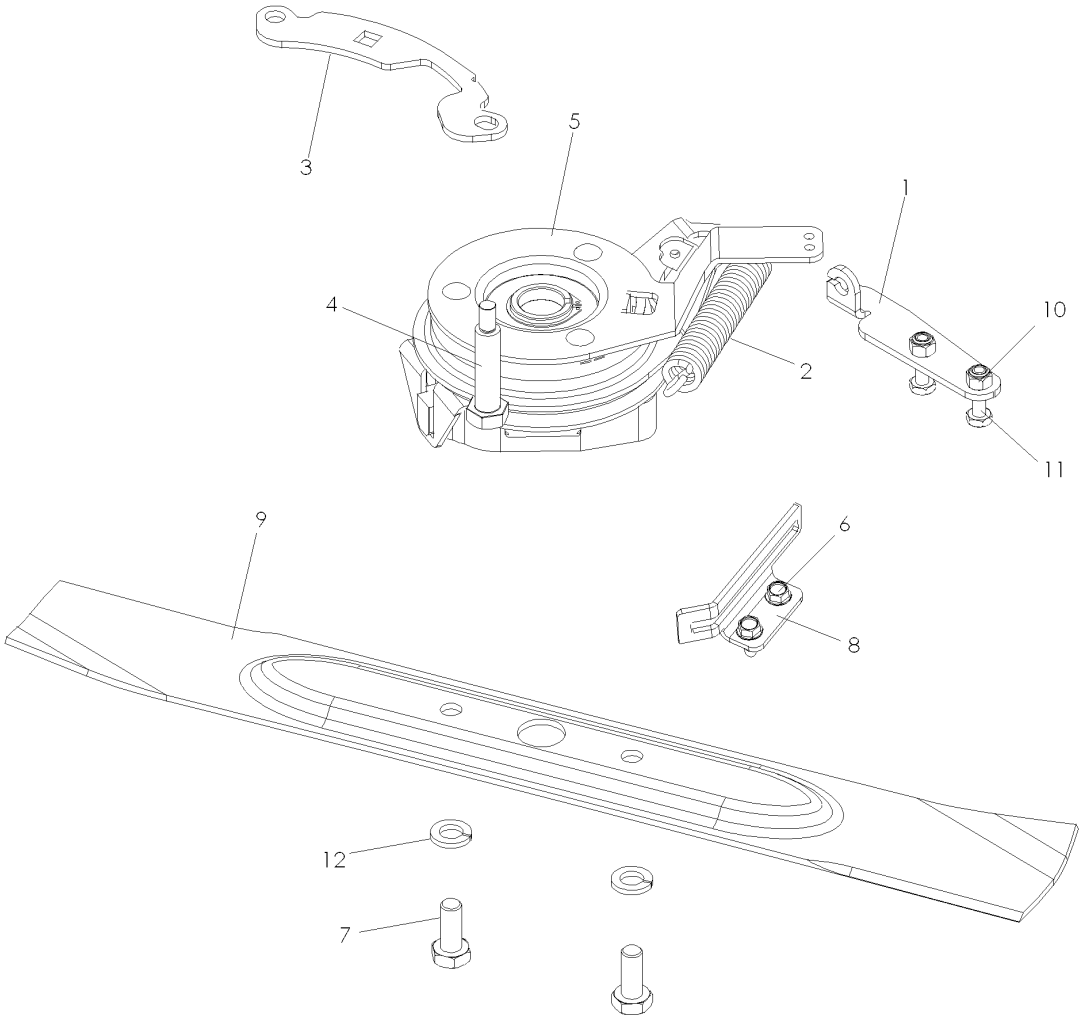

CUTTING EQUIPMENT

BLADE, BRAKE, CLUTCH (BBC CE)
MODEL 968999287

CUTTING EQUIPMENT W53SBEK, W53CSB, W53SEK, W53DS, 968999287, 968999289, 2008-08

Ref	Part No	Description	Remark	QTY KIT
1	539 11 15-43	CABLE		1
2	539 11 15-48	SPRING, CLUTCH		1
3	539 11 15-49	CLUTCH		1
4	539 11 19-60	BOLT		1
5	539 13 12-76	CLUTCH-BBC		1
6	539 99 03-62	SCREW		2
7	539 11 19-97	HCS, M10-1.5 X 25 MM, GR8		2
8	539 11 33-91	DECK GUARD, BBC		1
9	539 13 07-38	BLADE		1
-	539 13 08-11	BLADE		1
10	539 97 69-78	NUT		2
11	539 97 77-61	SCREW		2
12	539 99 02-47	WASHER		2