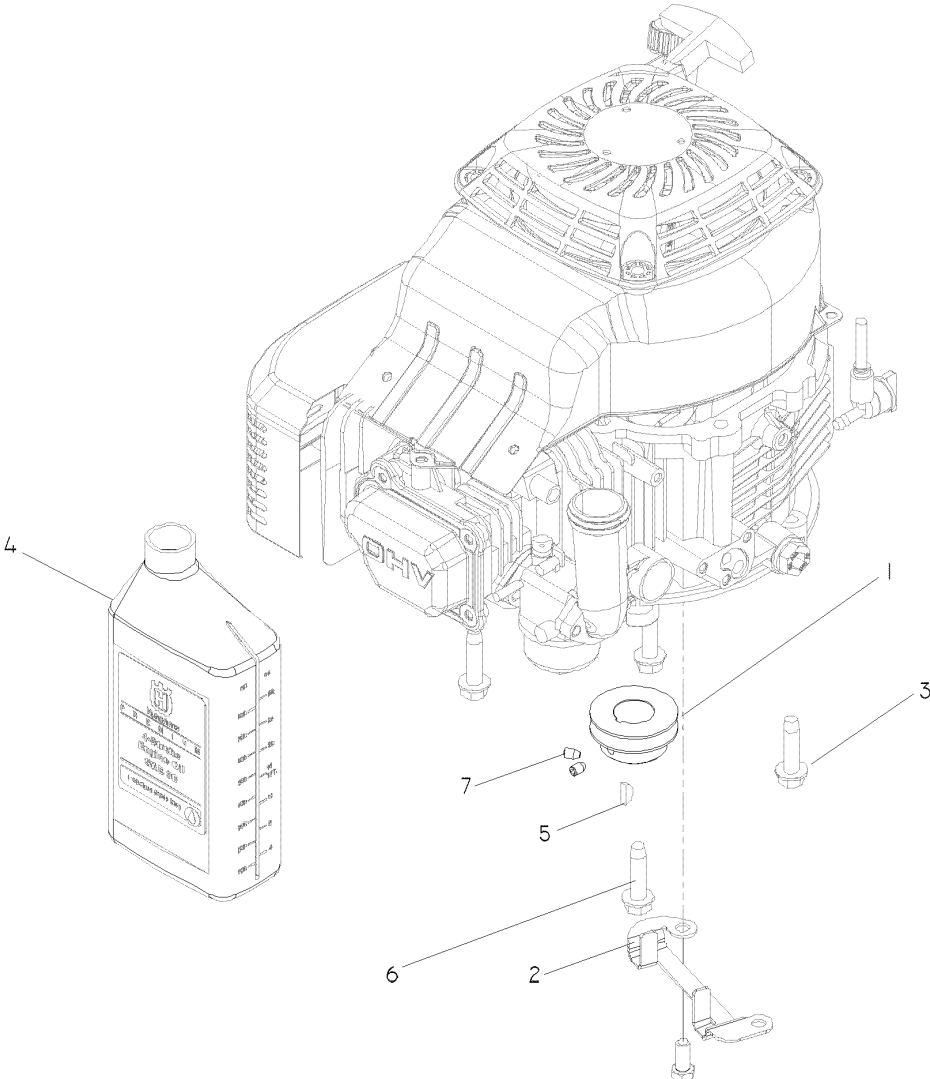

ENGINE

KAWASAKI BBC - CE
MODEL: 968999287

ENGINE

W53SBEK, W53CSB, W53SEK, W53DS, 968999287, 968999289, 2008-08

Ref	Part No	Description	Remark	QTY KIT
1	539 11 15-25	ENGINE PULLEY		1
2	539 13 13-63	BELT GUARD ASSY		1
3	539 11 19-70	BOLT		4
4	539 11 29-46	OIL W/LABEL, QT		1
5	539 91 00-08	KEY		1
6	539 30 06-00	BOLT		1
7	539 10 85-61	SCREW, 1/4-20 X 3/8, SET		2