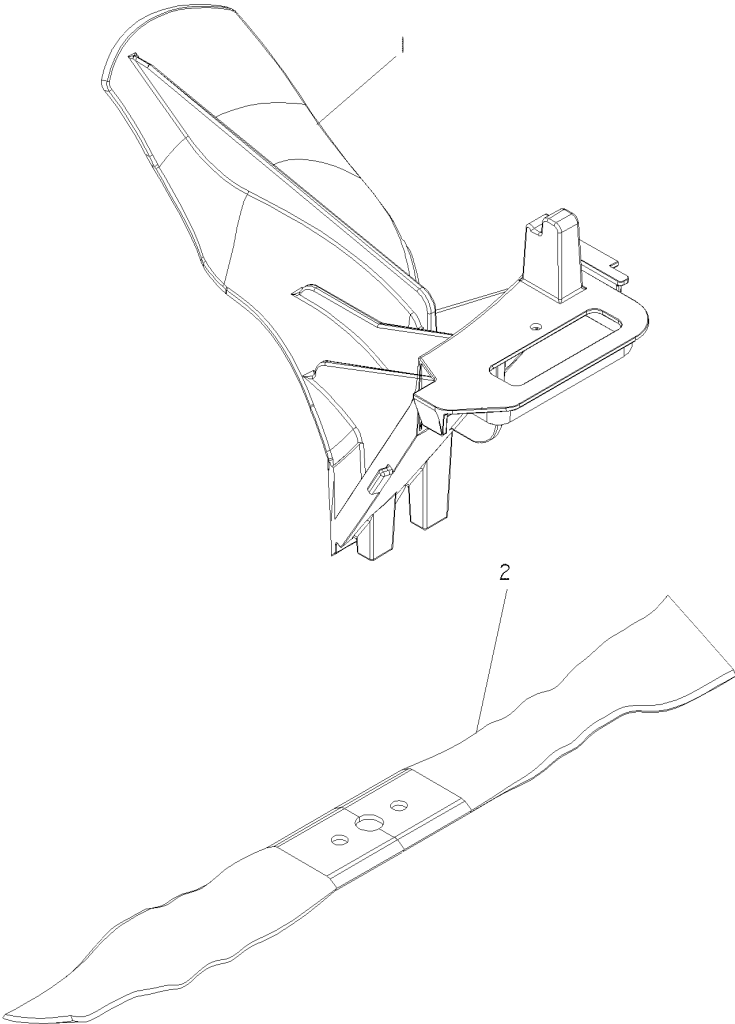

ACCESSORIES

MULCH KIT 539 113052

ACCESSORIES

W53SBEK, W53CSB, W53SEK, W53DS, 968999287, 968999289, 2008-08

Ref	Part No	Description	Remark	QTY KIT
1	539 11 15-15	MULCH PLUG		1
2	539 11 18-78	BLADE, 21", MULCH		1