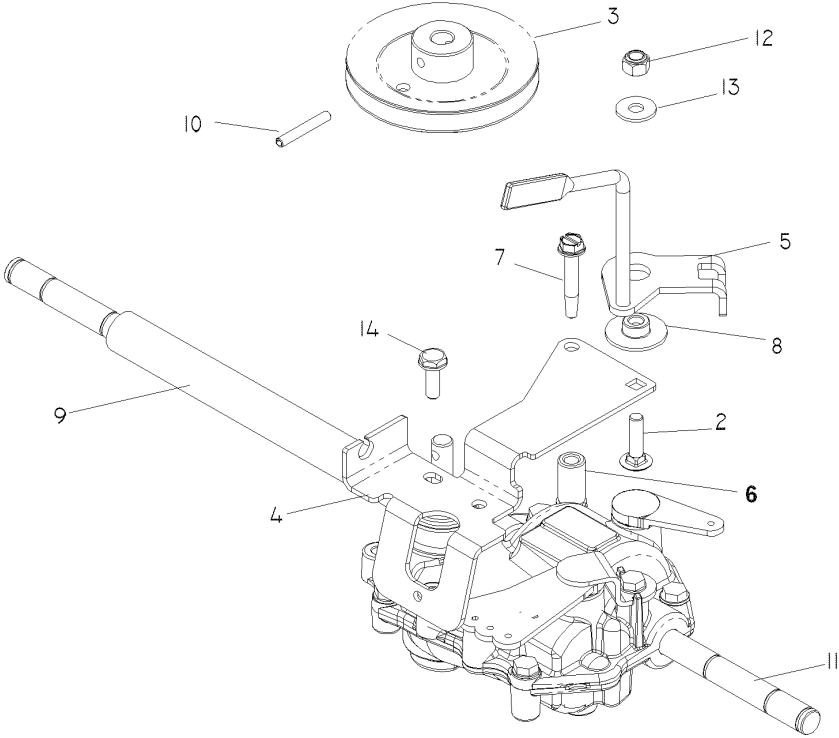

TRANSMISSION

SELF PROPELLED
MODELS: 968999287, 968999289

TRANSMISSION

W53SBEK, W53CSB, W53SEK, W53DS, 968999287, 968999289, 2008-08

Ref	Part No	Description	Remark	QTY KIT
1	539 11 15-31	BELT		1
2	539 10 98-00	BOLT		1
3	539 11 15-28	DRIVEN PULLEY		1
4	539 11 15-29	CABLE		1
5	539 11 15-35	LEVER		1
6	539 11 18-77	TRANSMISSION SPACER		1
7	539 11 20-46	HCS, 1/4-14 X 1 1/2, SELF TAP		1
8	539 11 29-11	PIVOT BUSHING		1
9	539 11 29-15	SHAFT COVER		1
10	539 11 31-00	PIN		1
11	539 11 31-39	TRANSMISSION W/GREASE SLOT, T13C		1
12	539 97 69-78	NUT		1
13	539 99 05-98	WASHER		1
14	539 99 10-81	SCREW, 1/4-14 X 3/4, SELF TAP		2
15	539 11 18-90	SPRING		1
16	539 11 18-91	KEY SPRING		2
17	539 11 18-93	KEY		2
18	539 13 13-71	BELT KEEPER - REAR. BLACK		1