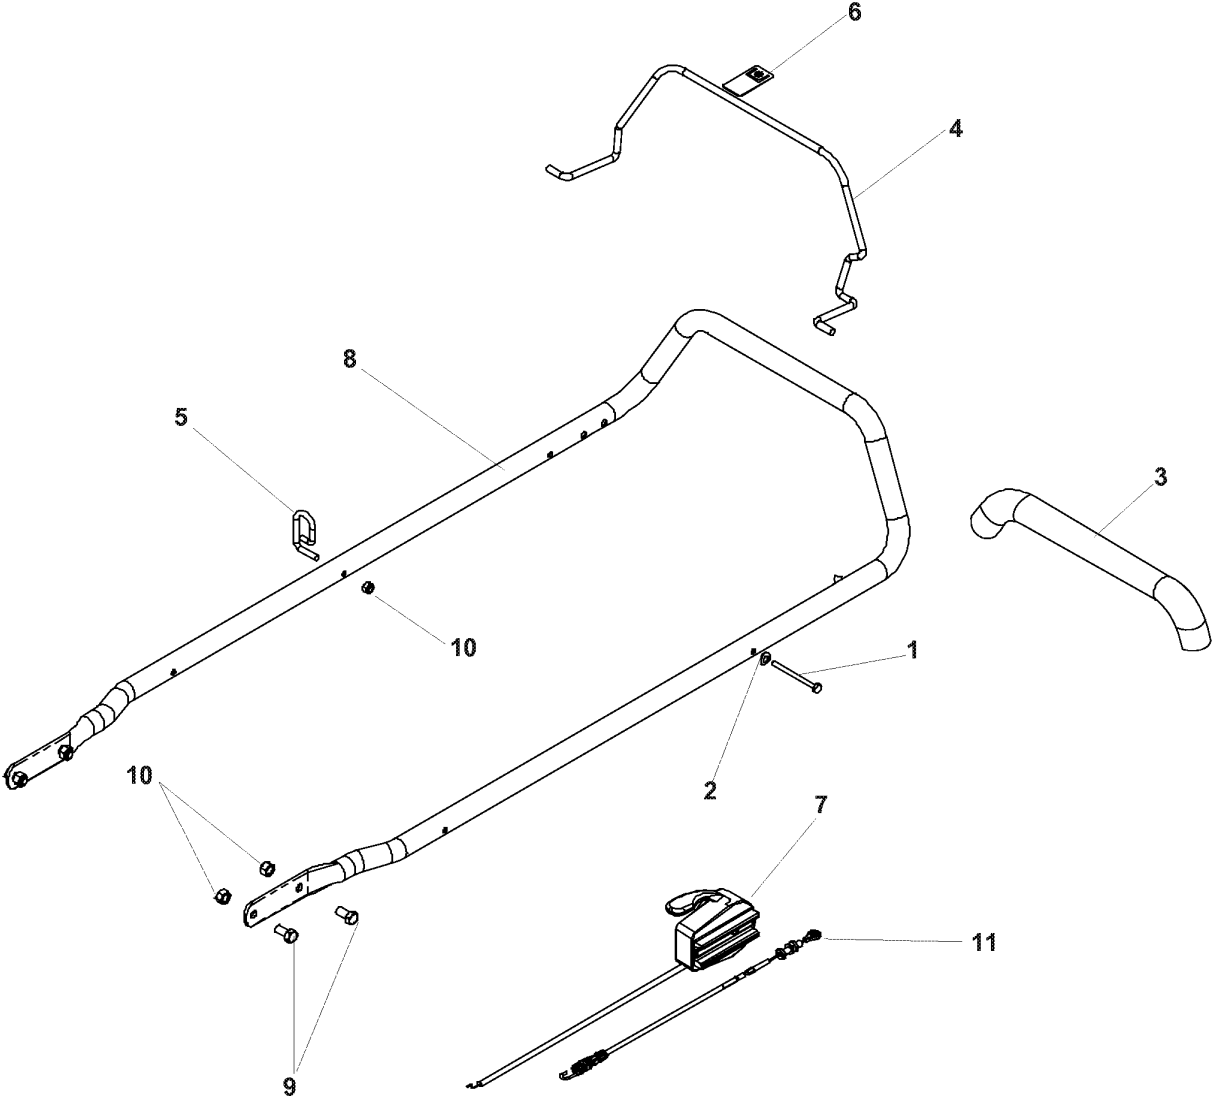

HANDLE & CONTROLS

PUSH

MODELS: 968999283, 968999638

HANDLE & CONTROLS

W53SEK, 968999289, 2007-03

Ref	Part No	Description	Remark	QTY KIT
1	539 11 22-76	HCS, M6-1.0 X 70, GR8.8		1
2	539 11 04-88	WASHER, 5/16, WAVE		1
3	539 12 26-35	FOAM GRIP (GROUND) 15'		1
4	539 11 29-08	BAIL		1
5	539 11 29-22	ROPE GUIDE		1
6	539 11 30-67	DECAL		1
7	539 11 31-08	THROTTLE CABLE		1
8	539 11 31-17	HANDLE		1
9	539 99 01-34	BOLT		4
10	539 97 69-79	NUT		5
11	539 11 31-09	CABLE		1
539 976856	539 97 68-56	TIE WRAP		5