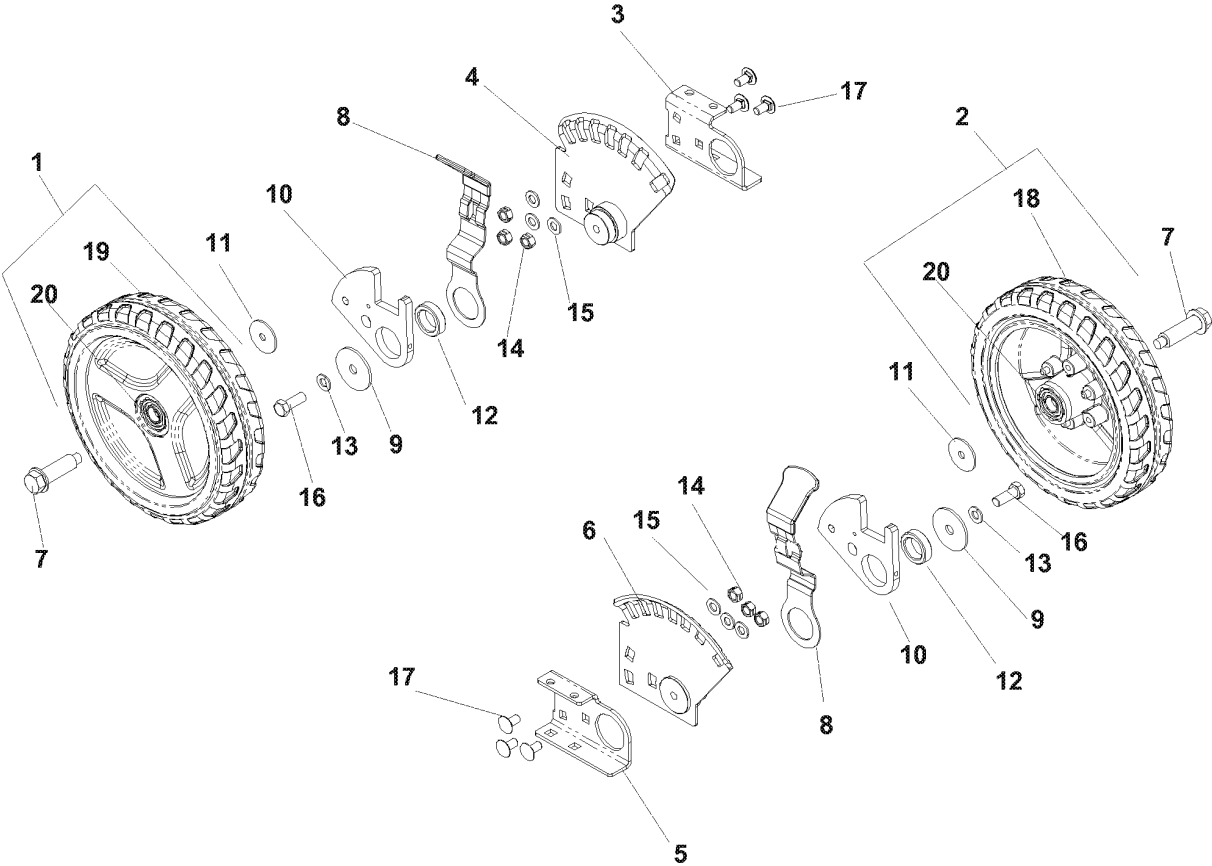

## CHASSIS / FRAME

W53SEK, 968999289, 2007-03

Ref	Part No	Description	Remark	QTY KIT
1	539 10 13-13	HCS 1/4C X 2		2
2	539 10 81-47	INSERT		1
3	539 11 30-49	DECAL		1
4	539 11 15-21	TOP SADDLE		1
5	539 11 15-30	DECK		1
6	539 11 15-36	BELT SHIELD		1
7	539 11 15-38	FLAP		1
8	539 11 15-40	DESCHARGE FLAP		1
9	539 11 18-63	GUARD		1
10	539 11 18-68	HINGE		1
11	539 11 19-64	CHUTE BOTTOM		1
12	539 11 19-77	RHSNB, 5/16C X 3 1/4, GR5		4
13	539 11 19-95	SPRING, TORSION		1
14	539 11 20-47	HANDLE BRACE, RIGHT		1
15	539 11 21-11	HANDLE BRACE, LEFT		1
16	539 11 22-93	GRASS BAG		1
539 112948	539 11 29-48	GRASS BAG		1
17	539 11 27-93	SCREW, 1/4-14 X 1/2, THD FORM		2
18	539 11 29-13	REAR FLAP		1
19	539 11 35-45	BAG FRAME		1
20	539 97 69-78	NUT		8
21	539 99 00-37	PIN RETAINING SCREW		4
22	539 99 00-52	WASHER		1
23	539 99 02-06	SCREW		1
24	539 99 02-09	SCREW		3
25	539 99 05-48	SCREW		3
26	539 99 05-53	HCS 5/16 X 3		4
27	539 99 05-80	SCREW		2
28	539 99 05-98	WASHER		1
29	539 99 06-39	SCREW		2
30	539 99 07-17	NUT		12

## WHEELS &amp; TIRES

W53SEK, 968999289, 2007-03

Ref	Part No	Description	Remark	QTY KIT
1	539 11 15-03	WHEEL		1
2	539 11 19-72	WHEEL		1
3	539 11 18-86	FRONT DECK PLATE, LEFT		1
4	539 11 18-88	FRONT PLATE, LEFT		1
5	539 11 18-87	FRONT DECK PLATE, RIGHT		1
6	539 11 18-89	FRONT PLATE, RIGHT		1
7	539 11 18-73	SHOULDER BOLT		2
8	539 11 18-94	LEVER		2
9	539 11 18-97	WASHER, 3/8, SPEC		2
10	539 11 19-55	WHEEL PLATE, FRONT		2
11	539 11 27-89	AXLE WASHER		2
12	539 11 02-67	BUSHING		2
13	539 99 01-18	WASHER		2
14	539 99 01-84	NUT		6
15	539 99 01-88	WASHER		6
16	539 99 05-63	SCREW		2
17	539 99 07-99	BOLT		6
18	539 11 19-71	TIRE, 9", RIGHT		1
19	539 11 15-02	TIRE, 9", LEFT		1
20	539 11 15-04	BEARING		2