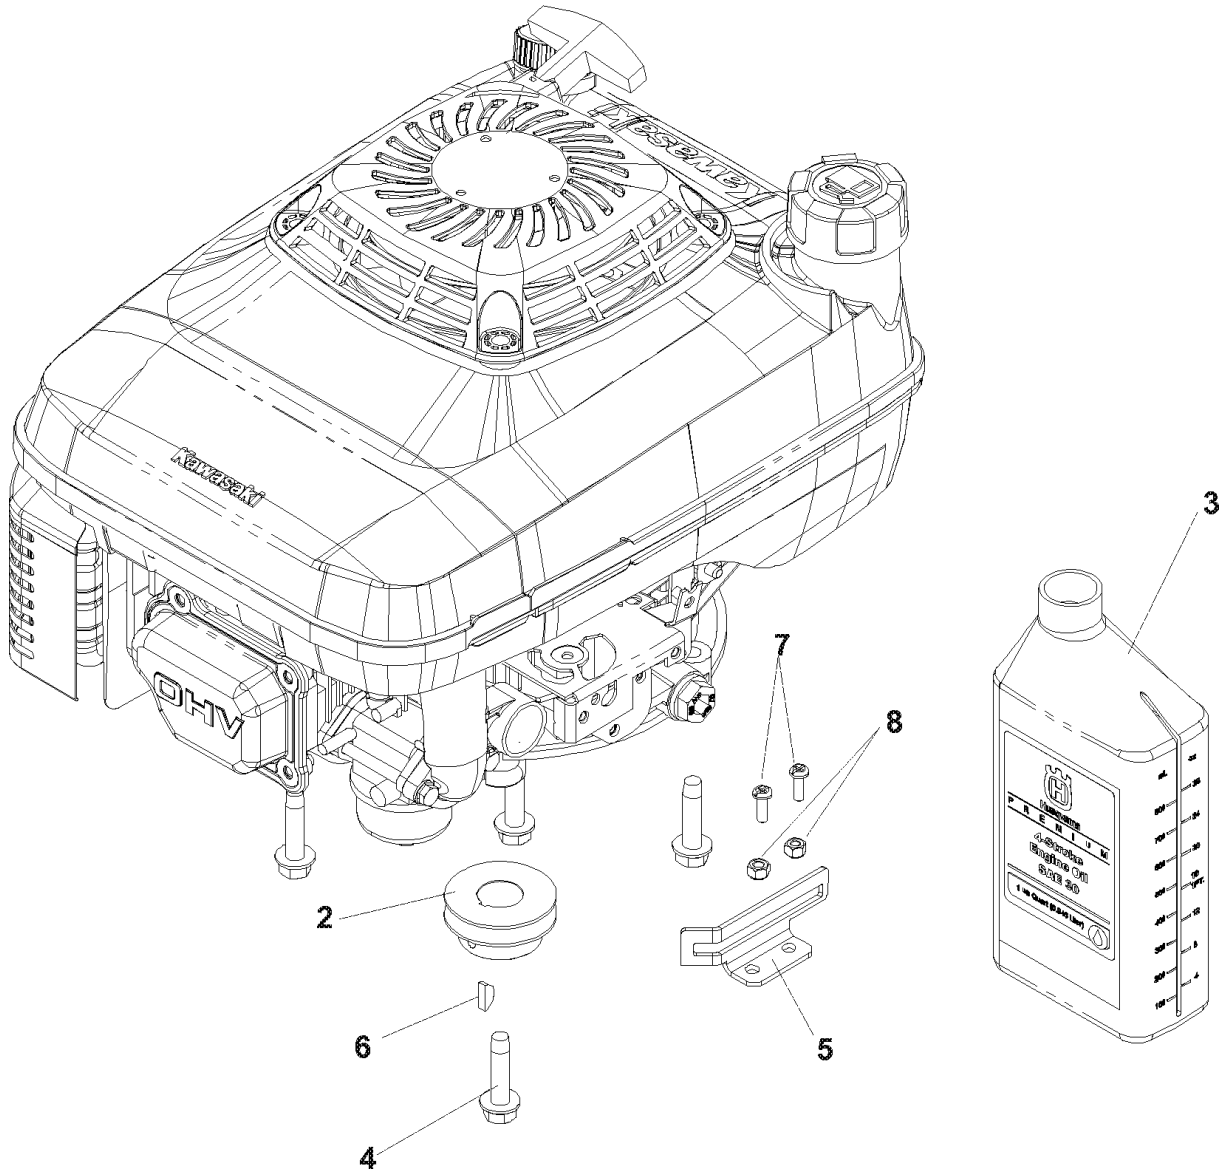

ENGINE

KAWASAKI BBC
MODEL: 968999640

ENGINE

W53SEK, 968999289, 2007-03

Ref	Part No	Description	Remark	QTY KIT
1	539 11 15-25	ENGINE PULLEY		1
2	539 11 29-46	OIL W/LABEL, QT		1
3	539 11 19-70	BOLT		4
4	539 11 33-91	DECK GUARD, BBC		1
5	539 91 00-08	KEY		1
6	539 97 69-52	SCREW		2
7	539 97 69-77	NUT		2