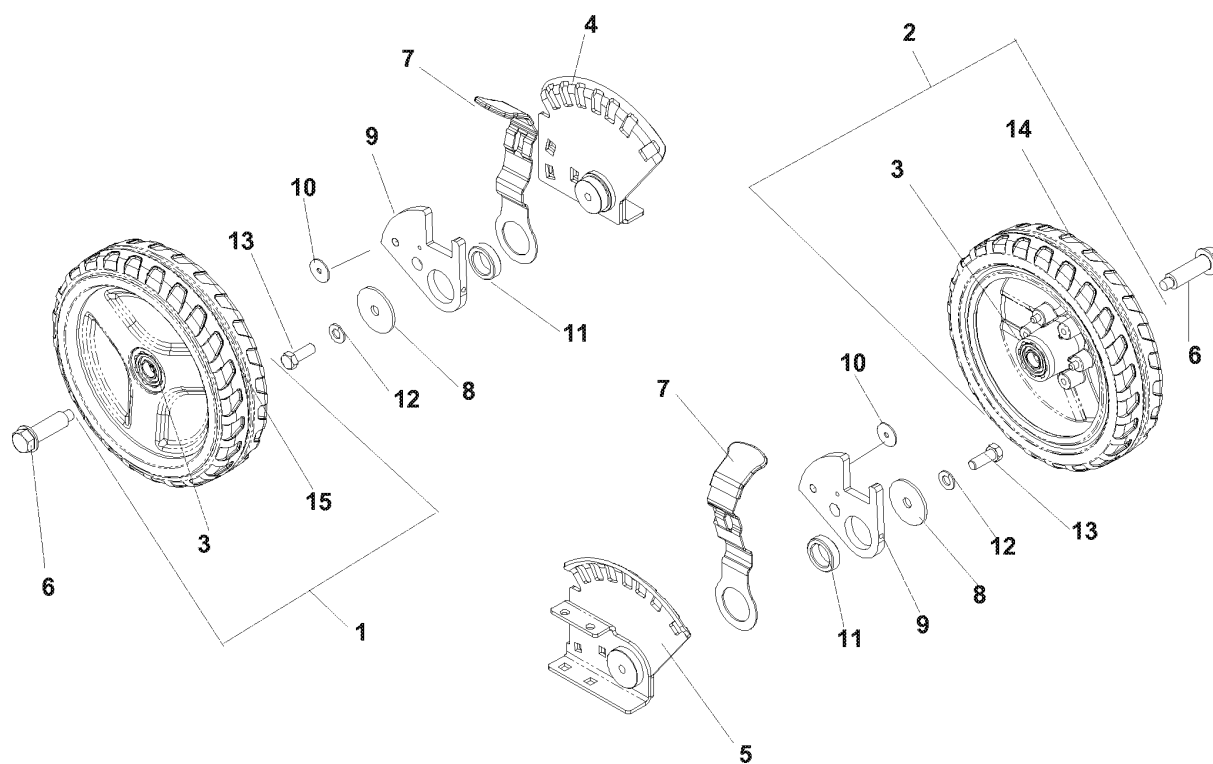

WHEELS & TIRES

REAR WHEELS

MODELS: 968999283, 968999638

WHEELS & TIRES

W53SEK, 968999289, 2007-03

Ref	Part No	Description	Remark	QTY KIT
1	539 11 15-03	WHEEL		1
2	539 11 19-72	WHEEL		1
3	539 11 15-04	BEARING		2
4	539 11 18-95	REAR WHEEL MOUNT WELDMT - L.H.		1
5	539 11 18-96	REAR WHEEL MOUNT WELDMT - R.H.		1
6	539 11 18-73	SHOULDER BOLT		2
7	539 11 19-50	LEVER		2
8	539 11 18-97	WASHER, 3/8, SPEC		2
9	539 11 19-55	WHEEL PLATE, FRONT		2
10	539 11 27-89	AXLE WASHER		2
11	539 11 02-67	BUSHING		2
12	539 99 01-18	WASHER		2
13	539 99 05-63	SCREW		2
14	539 11 19-71	TIRE, 9", RIGHT		1
15	539 11 15-02	TIRE, 9", LEFT		1