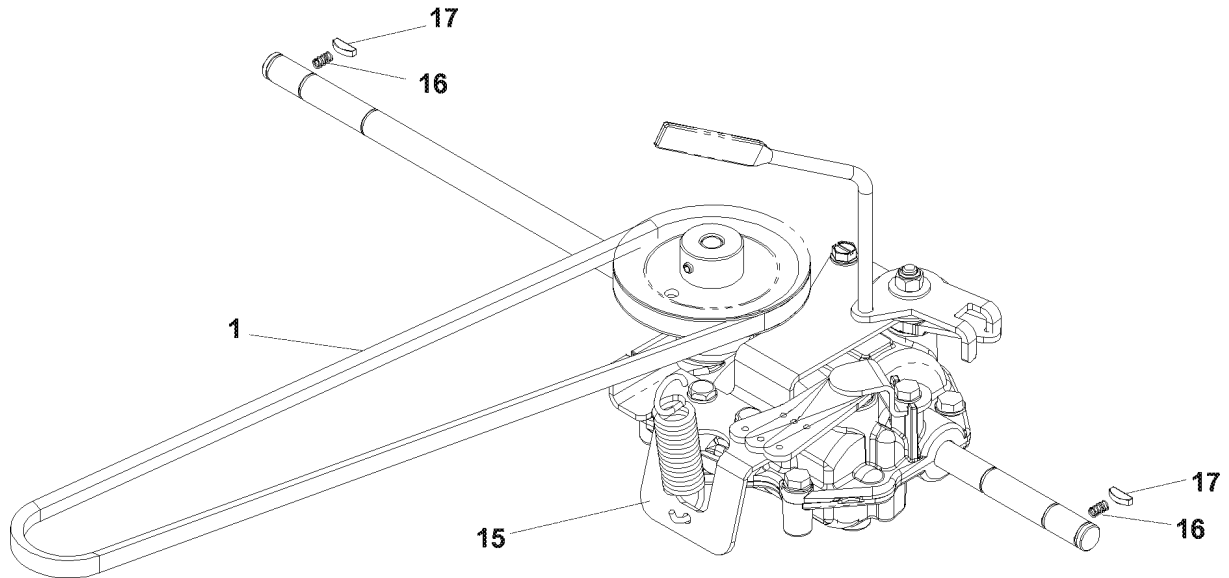

TRANSMISSION

SELF PROPELLED

MODELS: 968999284, 968999286, 968999287,
968999289, 968999639, 968999640

TRANSMISSION

W53SEK, 968999289, 2007-03

Ref	Part No	Description	Remark	QTY KIT
1	539 11 15-31	BELT		1
2	539 10 98-00	BOLT		1
3	539 11 15-28	DRIVEN PULLEY		1
4	539 11 15-29	CABLE		1
5	539 11 15-35	LEVER		1
6	539 11 18-77	TRANSMISSION SPACER		1
7	539 11 20-46	HCS, 1/4-14 X 1 1/2, SELF TAP		1
8	539 11 29-11	PIVOT BUSHING		1
9	539 11 29-15	SHAFT COVER		1
10	539 11 31-00	PIN		1
11	539 11 31-39	TRANSMISSION W/GREASE SLOT, T13C		1
12	539 97 69-78	NUT		1
13	539 99 05-98	WASHER		1
14	539 99 10-81	SCREW, 1/4-14 X 3/4, SELF TAP		2
15	539 11 18-90	SPRING		1
16	539 11 18-91	KEY SPRING		2
17	539 11 18-93	KEY		2