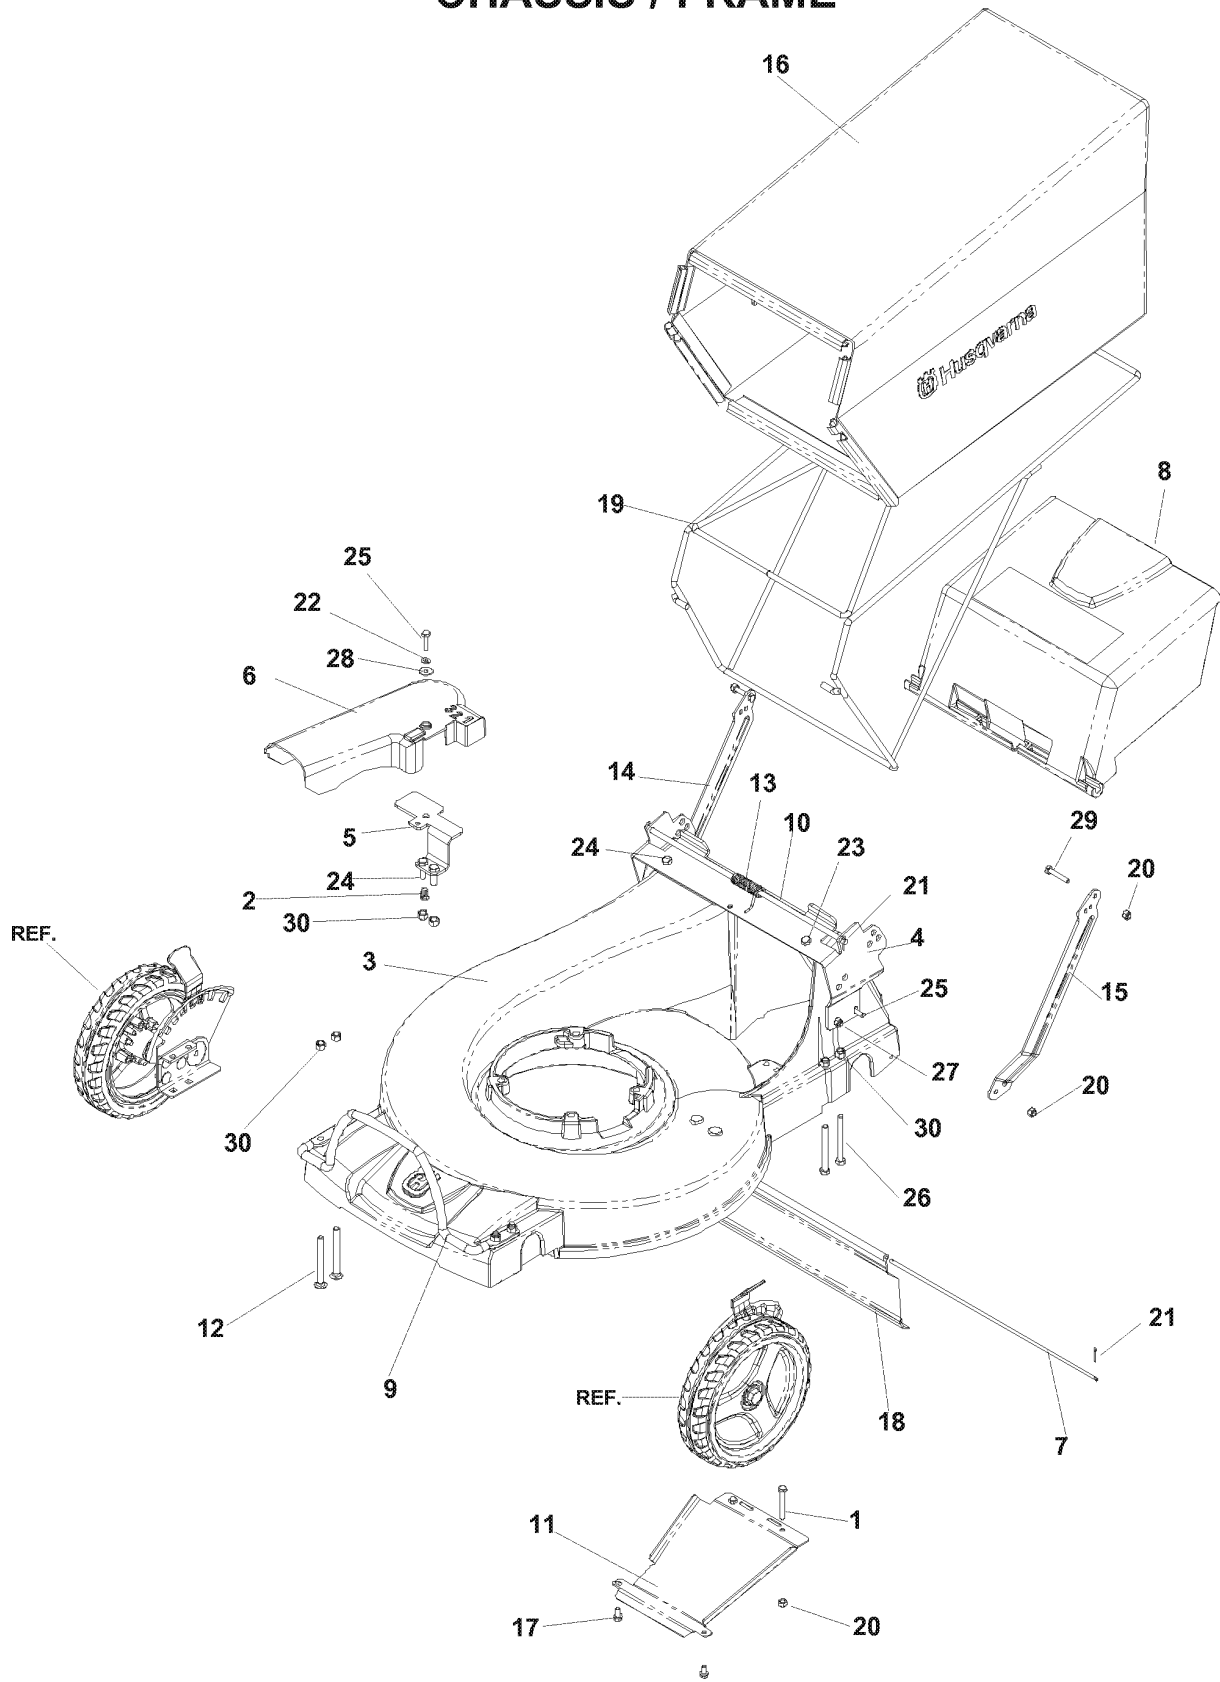

CHASSIS / FRAME

CHASSIS / FRAME

W53SEK, 968999289, 2007-03

Ref	Part No	Description	Remark	QTY KIT
1	539 10 13-13	HCS 1/4C X 2		2
2	539 10 81-47	INSERT		1
3	539 11 30-49	DECAL		1
4	539 11 15-21	TOP SADDLE		1
5	539 11 15-30	DECK		1
6	539 11 15-36	BELT SHIELD		1
7	539 11 15-38	FLAP		1
8	539 11 15-40	DESCHARGE FLAP		1
9	539 11 18-63	GUARD		1
10	539 11 18-68	HINGE		1
11	539 11 19-64	CHUTE BOTTOM		1
12	539 11 19-77	RHSNB, 5/16C X 3 1/4, GR5		4
13	539 11 19-95	SPRING, TORSION		1
14	539 11 20-47	HANDLE BRACE, RIGHT		1
15	539 11 21-11	HANDLE BRACE, LEFT		1
16	539 11 22-93	GRASS BAG		1
539 112948	539 11 29-48	GRASS BAG		1
17	539 11 27-93	SCREW, 1/4-14 X 1/2, THD FORM		2
18	539 11 29-13	REAR FLAP		1
19	539 11 35-45	BAG FRAME		1
20	539 97 69-78	NUT		8
21	539 99 00-37	PIN RETAINING SCREW		4
22	539 99 00-52	WASHER		1
23	539 99 02-06	SCREW		1
24	539 99 02-09	SCREW		3
25	539 99 05-48	SCREW		3
26	539 99 05-53	HCS 5/16 X 3		4
27	539 99 05-80	SCREW		2
28	539 99 05-98	WASHER		1
29	539 99 06-39	SCREW		2
30	539 99 07-17	NUT		12