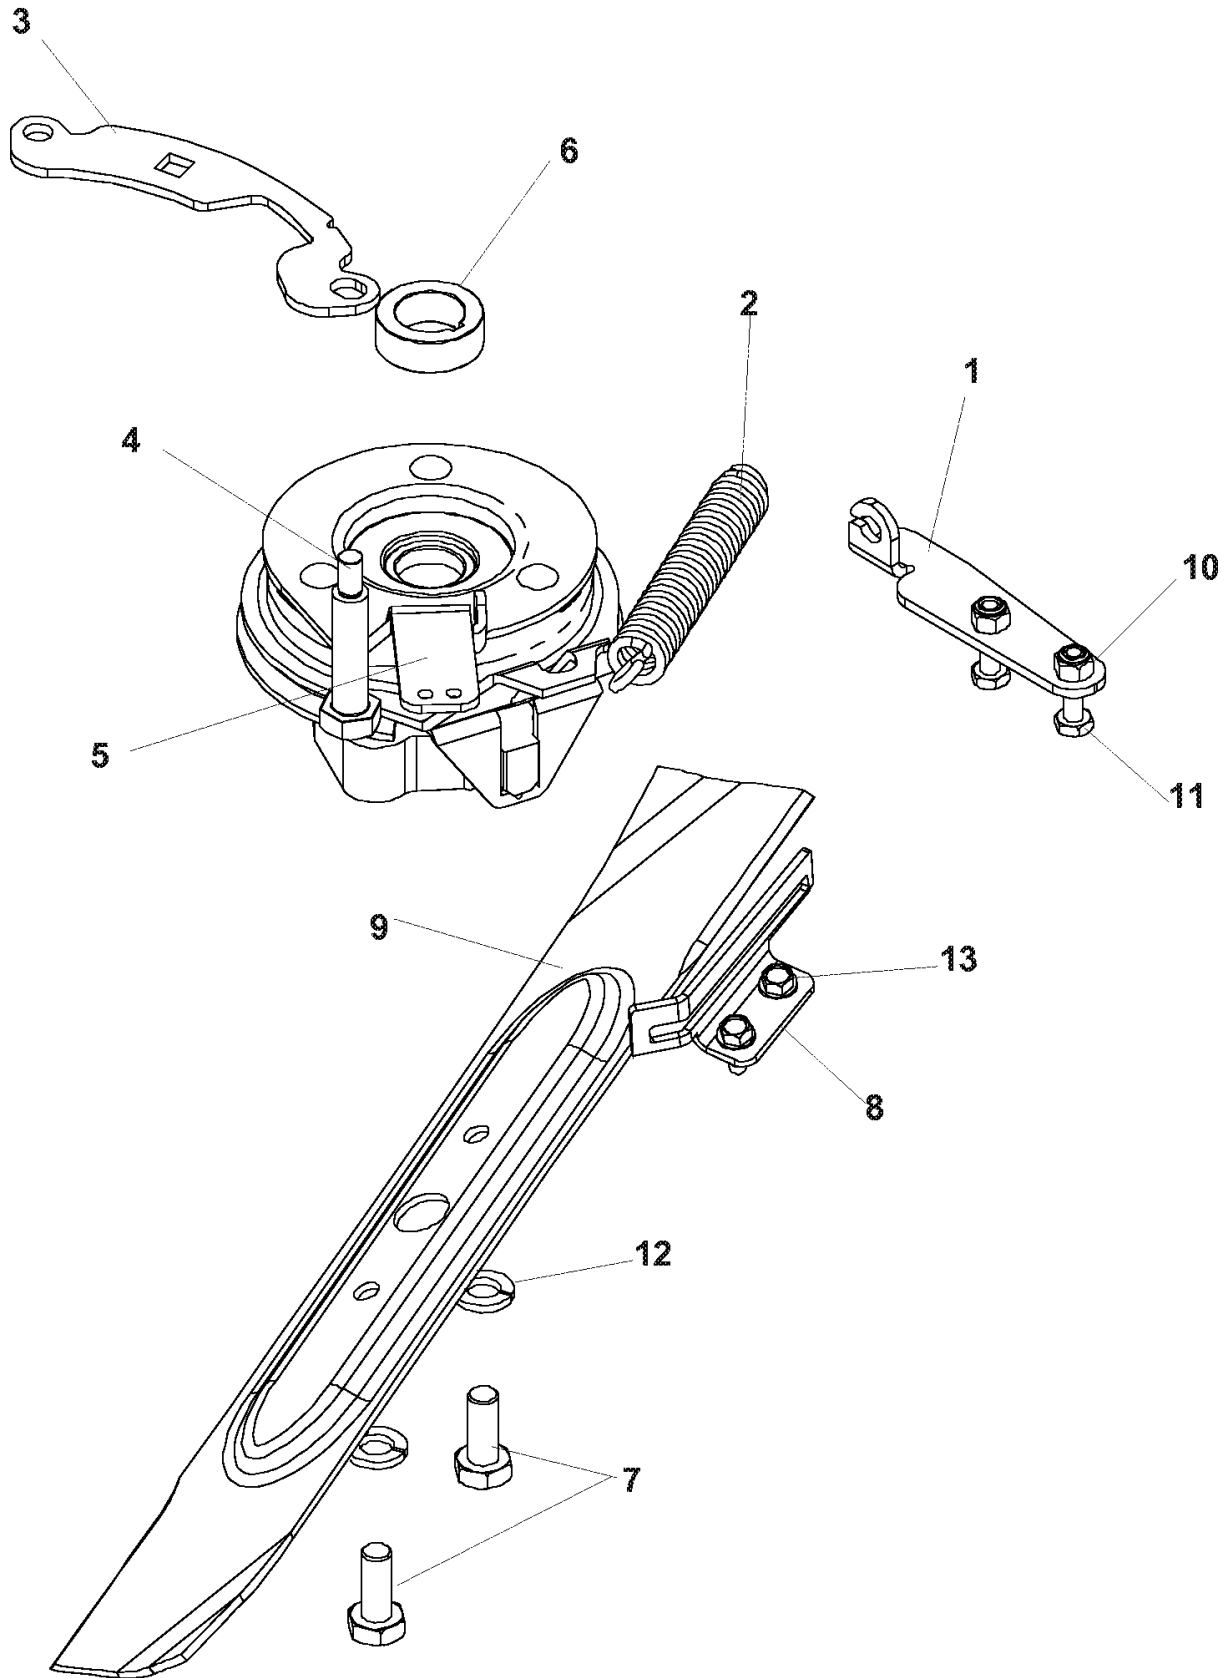

CUTTING EQUIPMENT

BLADE, BRAKE, CLUTCH (BBC CE)

MODELS: 968999287

CUTTING EQUIPMENT

W53SEK, 968999289, 2007-03

Ref	Part No	Description	Remark	QTY KIT
1	539 11 15-43	CABLE		1
2	539 11 15-48	SPRING, CLUTCH		1
3	539 11 15-49	CLUTCH		1
4	539 11 19-60	BOLT		1
5	539 11 19-65	CLUTCH		1
6	539 11 19-74	SPACER		1
7	539 11 19-97	HCS, M10-1.5 X 25 MM, GR8		2
8	539 11 33-91	DECK GUARD, BBC		1
9	539 13 08-11	BLADE		1
10	539 97 69-78	NUT		2
11	539 97 77-61	SCREW		2
12	539 99 02-47	WASHER		2
13	539 99 03-62	SCREW		2