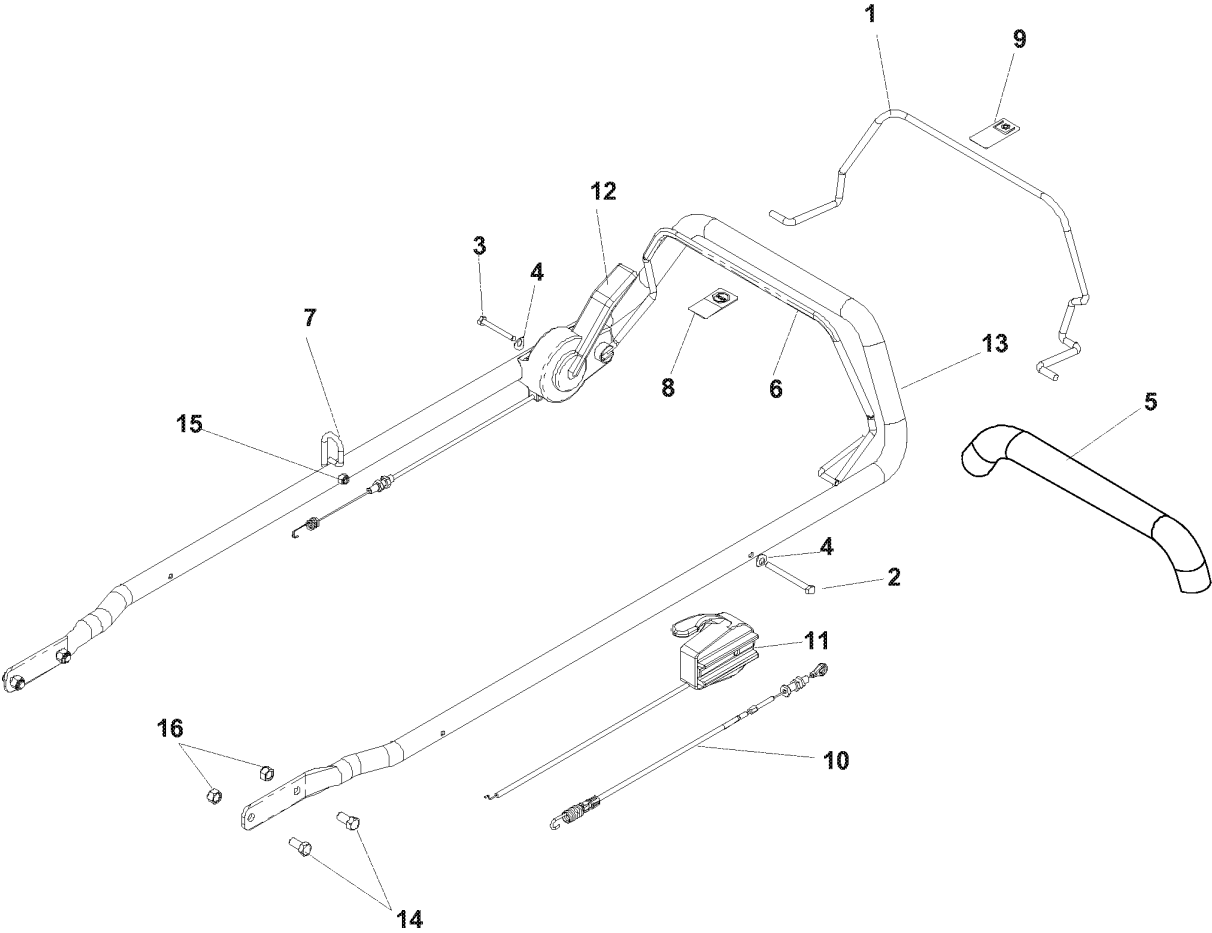

HANDLE & CONTROLS

BLADE, BRAKE, CLUTCH (BBC)
MODELS: 968999286, 968999287, 968999640

HANDLE & CONTROLS

W53SEK, 968999289, 2007-03

Ref	Part No	Description	Remark	QTY KIT
1	539 11 19-93	BAIL		1
2	539 11 22-76	HCS, M6-1.0 X 70, GR8.8		1
3	539 11 22-77	HCS, M6-1.0 X 50, GR8.8		1
4	539 11 04-88	WASHER, 5/16, WAVE		2
5	539 12 26-35	FOAM GRIP (GROUND) 15'		1
6	539 11 29-07	BAIL		1
7	539 11 29-22	ROPE GUIDE		1
8	539 11 30-67	DECAL		1
9	539 11 30-68	DECAL		1
10	539 11 31-10	CONTROL		1
11	539 11 31-13	THROTTLE CABLE ASSY		1
12	539 11 31-14	CABLE		1
13	539 11 31-17	HANDLE		1
14	539 99 01-34	BOLT		4
15	539 97 69-78	NUT		1
16	539 97 69-79	NUT		4
539 976856	539 97 68-56	TIE WRAP		7