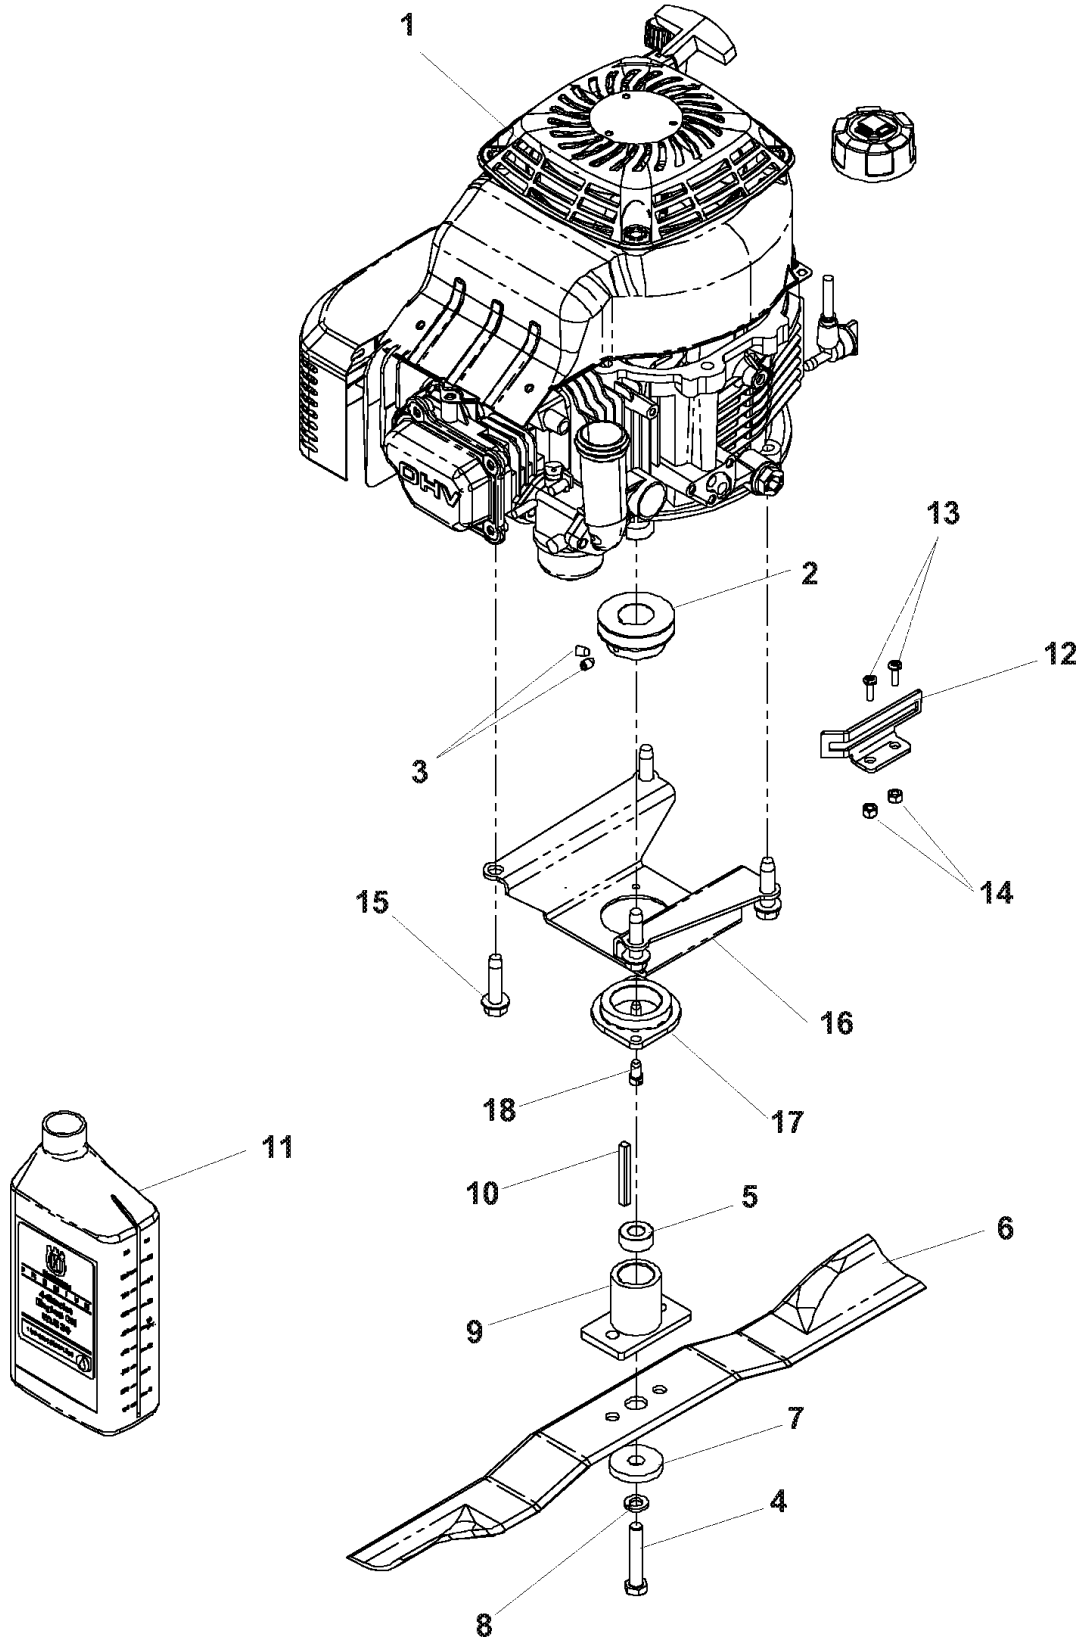

## TRANSMISSION

W53SEK, 968999289, 2007-03

Ref	Part No	Description	Remark	QTY KIT
1	539 11 15-31	BELT		1
2	539 10 98-00	BOLT		1
3	539 11 15-28	DRIVEN PULLEY		1
4	539 11 15-29	CABLE		1
5	539 11 15-35	LEVER		1
6	539 11 18-77	TRANSMISSION SPACER		1
7	539 11 20-46	HCS, 1/4-14 X 1 1/2, SELF TAP		1
8	539 11 29-11	PIVOT BUSHING		1
9	539 11 29-15	SHAFT COVER		1
10	539 11 31-00	PIN		1
11	539 11 31-39	TRANSMISSION W/GREASE SLOT, T13C		1
12	539 97 69-78	NUT		1
13	539 99 05-98	WASHER		1
14	539 99 10-81	SCREW, 1/4-14 X 3/4, SELF TAP		2
15	539 11 18-90	SPRING		1
16	539 11 18-91	KEY SPRING		2
17	539 11 18-93	KEY		2

## ENGINE

W53SEK, 968999289, 2007-03

Ref	Part No	Description	Remark	QTY KIT
2	539 11 15-27	ENGINE PULLEY		1
3	539 10 85-61	SCREW, 1/4-20 X 3/8, SET		2
4	539 10 85-06	SCREW		1
5	539 11 19-75	SPACER		1
6	539 11 27-87	BLADE		1
7	539 11 00-64	CLUTCH, WASHER		1
8	539 99 01-18	WASHER		1
9	539 11 15-26	ADAPTER		1
10	539 11 27-94	KEY		1
11	539 11 29-46	OIL W/LABEL, QT		1
12	539 11 33-91	DECK GUARD, BBC		1
13	539 97 69-52	SCREW		2
14	539 97 69-77	NUT		2
15	539 11 19-70	BOLT		4
17	539 11 49-21	BEARING		1
18	539 10 55-32	HEX CAP SCREW 1/4		2