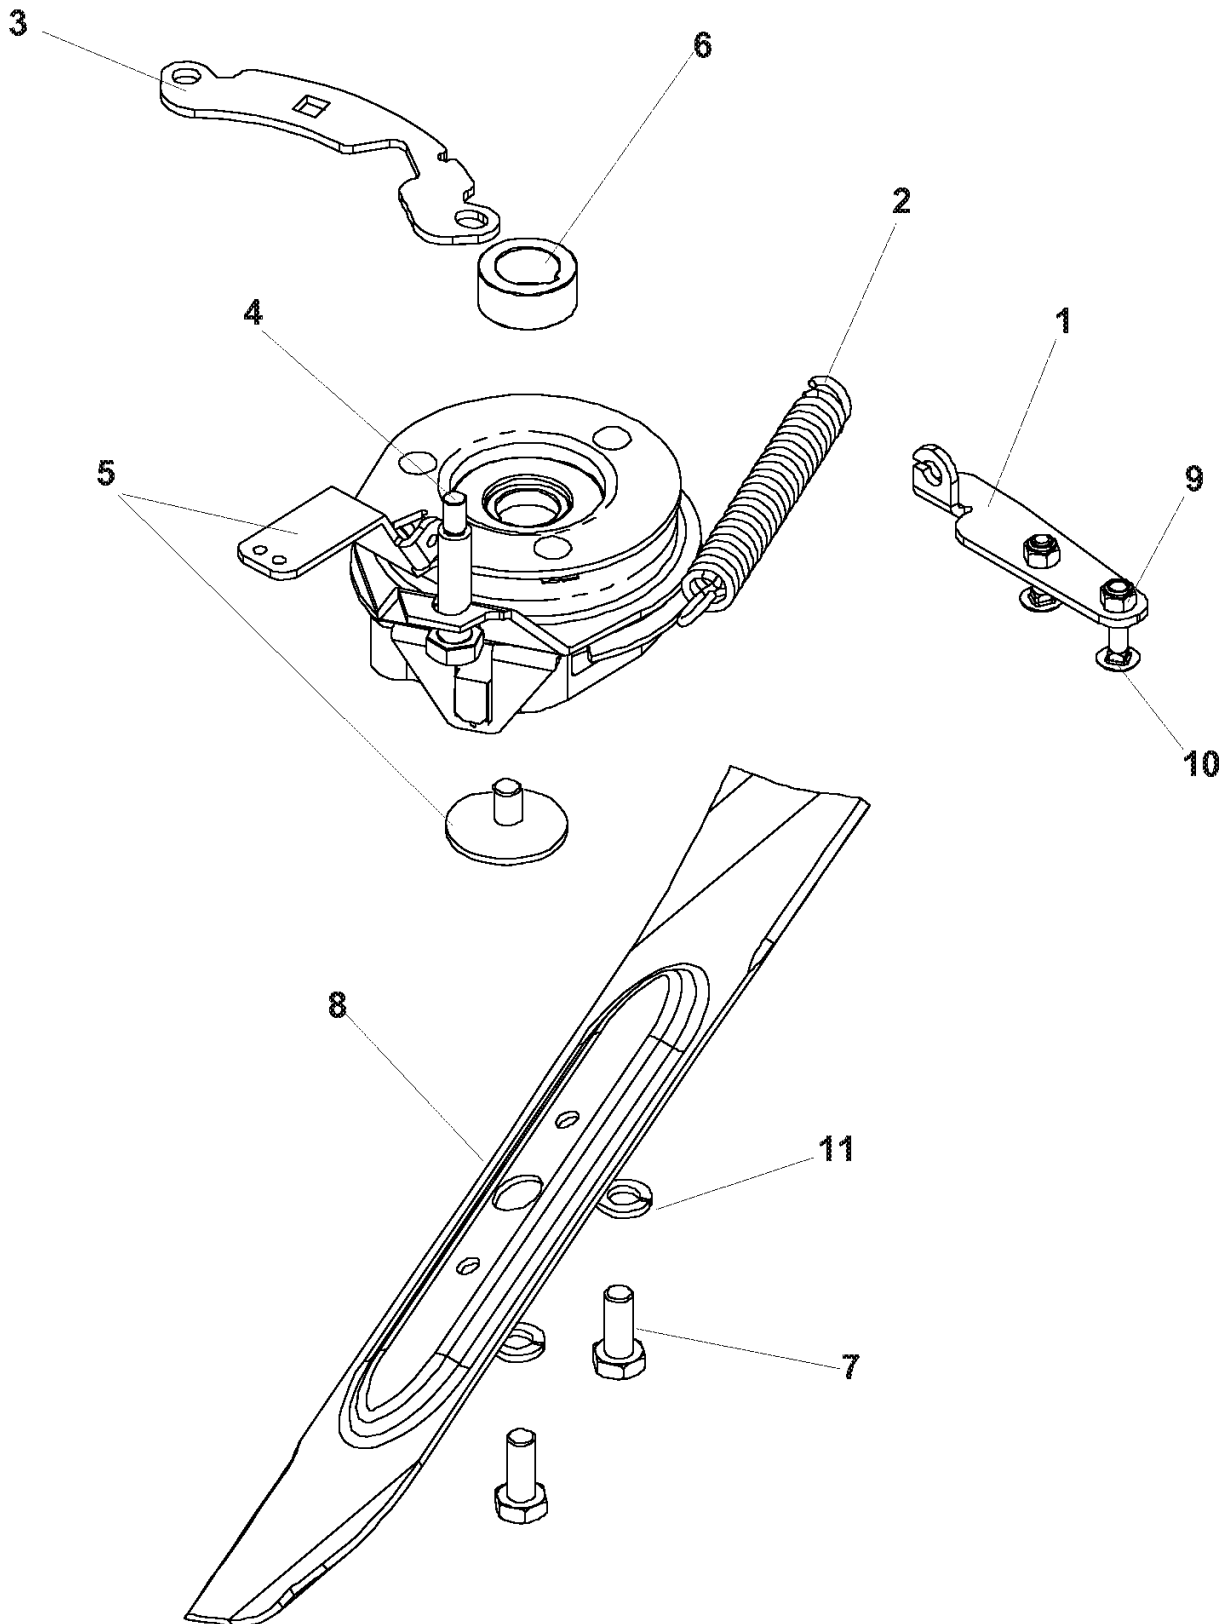

CUTTING EQUIPMENT

BLADE, BRAKE, CLUTCH (BBC)
MODELS: 968999286, 968999640

CUTTING EQUIPMENT

W53SEK, 968999289, 2007-03

Ref	Part No	Description	Remark	QTY KIT
1	539 11 15-43	CABLE		1
2	539 11 15-48	SPRING, CLUTCH		1
3	539 11 15-49	CLUTCH		1
4	539 11 19-60	BOLT		1
5	539 11 19-65	CLUTCH		1
6	539 11 19-74	SPACER		1
7	539 11 19-97	HCS, M10-1.5 X 25 MM, GR8		2
8	539 13 07-38	BLADE		1
9	539 97 69-78	NUT		2
10	539 97 77-61	SCREW		2
11	539 99 02-47	WASHER		2