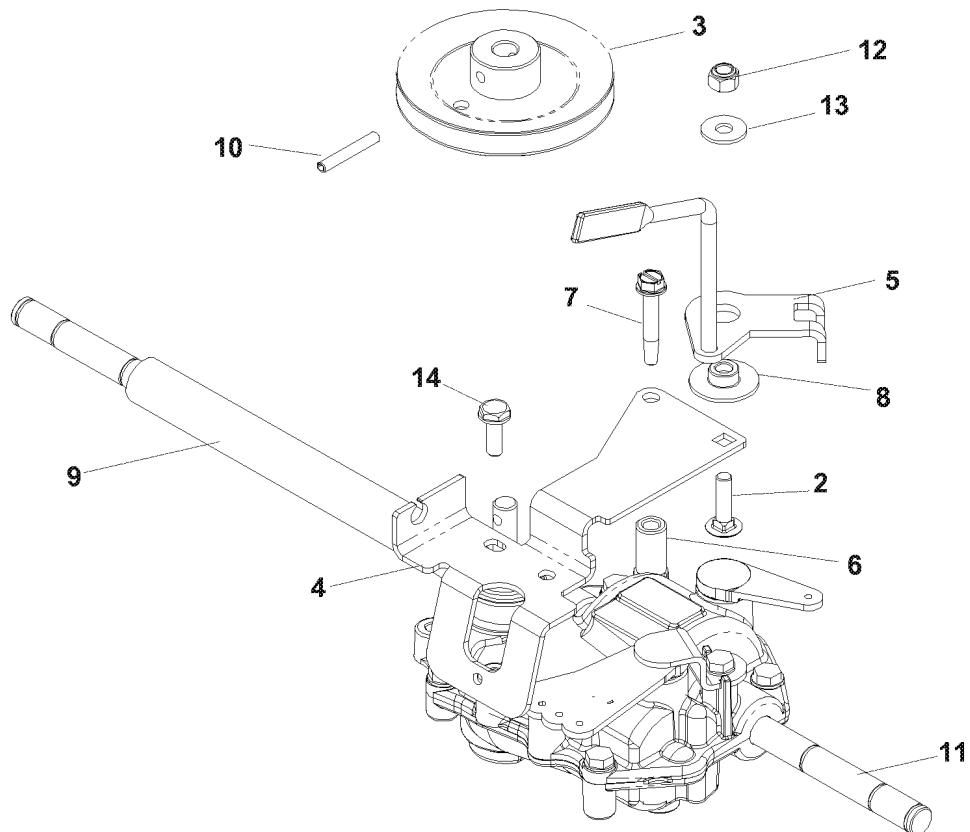

TRANSMISSION

SELF PROPELLED

MODELS: 968999284, 968999286, 968999287,
968999289, 968999639, 968999640

TRANSMISSION

W53SEK, 968999289, 2007-03

Ref	Part No	Description	Remark	QTY KIT
1	539 11 15-31	BELT		1
2	539 10 98-00	BOLT		1
3	539 11 15-28	DRIVEN PULLEY		1
4	539 11 15-29	CABLE		1
5	539 11 15-35	LEVER		1
6	539 11 18-77	TRANSMISSION SPACER		1
7	539 11 20-46	HCS, 1/4-14 X 1 1/2, SELF TAP		1
8	539 11 29-11	PIVOT BUSHING		1
9	539 11 29-15	SHAFT COVER		1
10	539 11 31-00	PIN		1
11	539 11 31-39	TRANSMISSION W/GREASE SLOT, T13C		1
12	539 97 69-78	NUT		1
13	539 99 05-98	WASHER		1
14	539 99 10-81	SCREW, 1/4-14 X 3/4, SELF TAP		2
15	539 11 18-90	SPRING		1
16	539 11 18-91	KEY SPRING		2
17	539 11 18-93	KEY		2