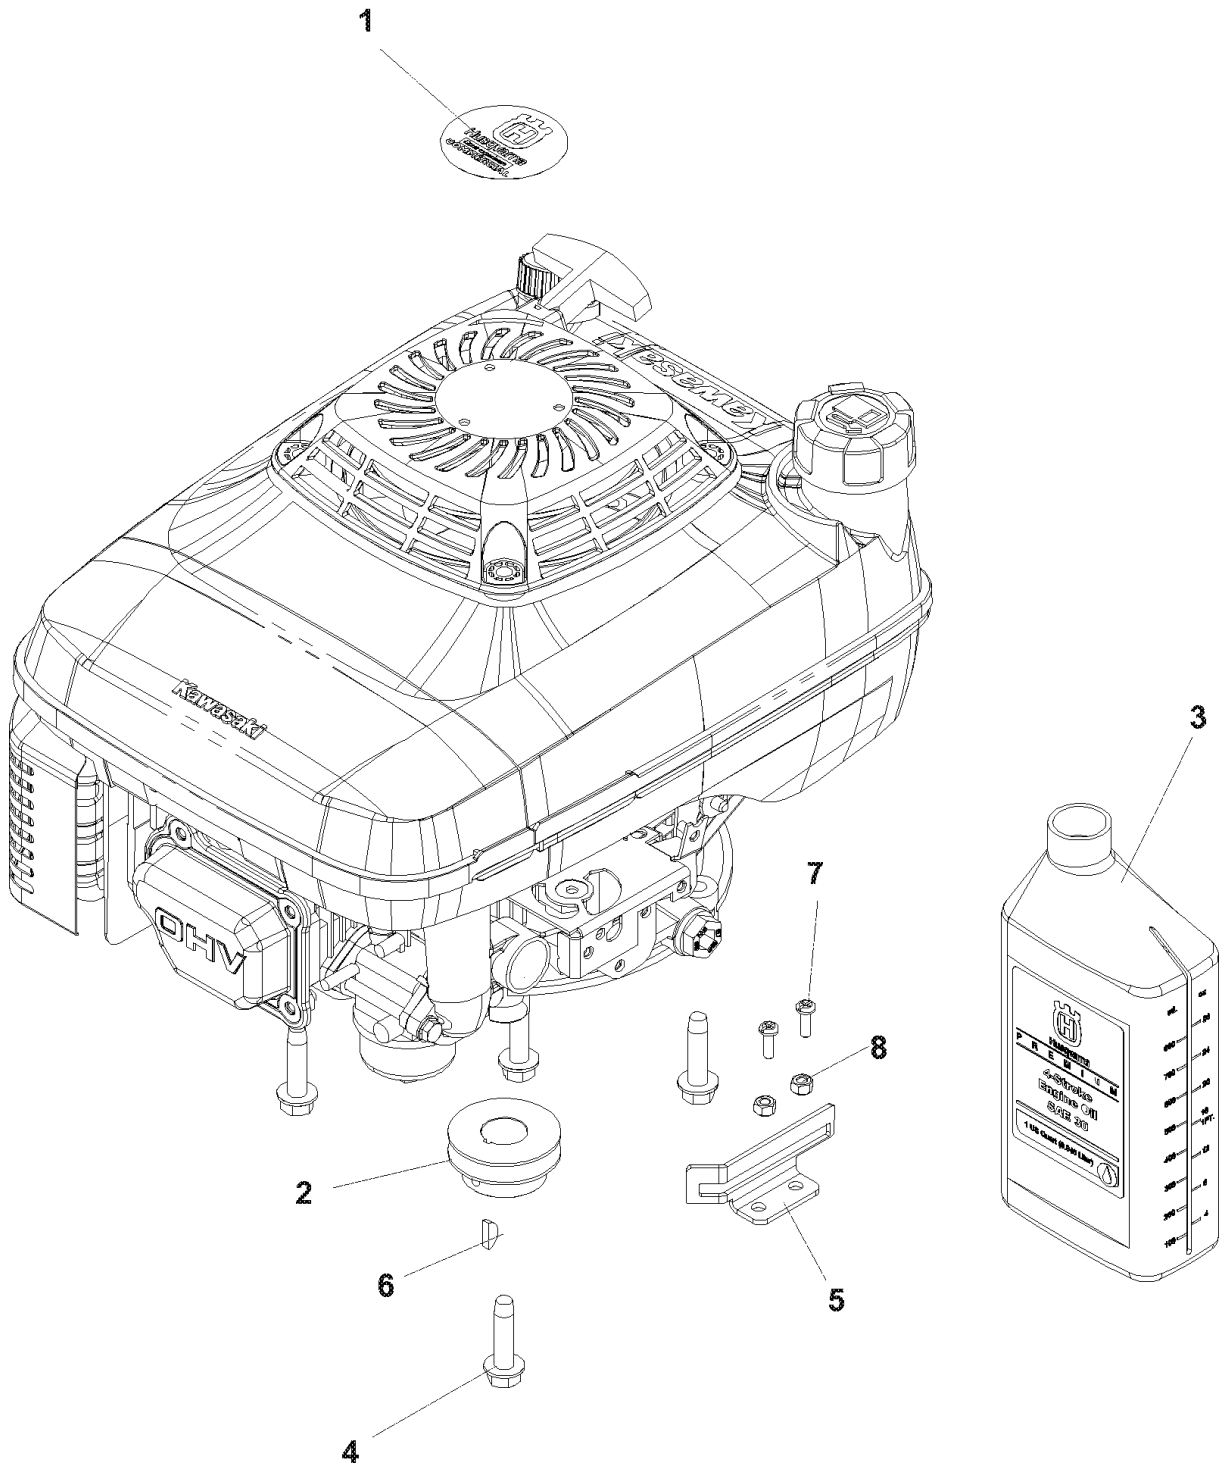

ENGINE

KAWASAKI BBC
MODEL: 968999286

ENGINE

W53SEK, 968999289, 2007-03

Ref	Part No	Description	Remark	QTY KIT
1	539 11 01-24	DECAL		1
2	539 11 15-25	ENGINE PULLEY		1
3	539 11 29-46	OIL W/LABEL, QT		1
4	539 11 19-70	BOLT		4
5	539 11 33-91	DECK GUARD, BBC		1
6	539 91 00-08	KEY		1
7	539 97 69-52	SCREW		2
8	539 97 69-77	NUT		2