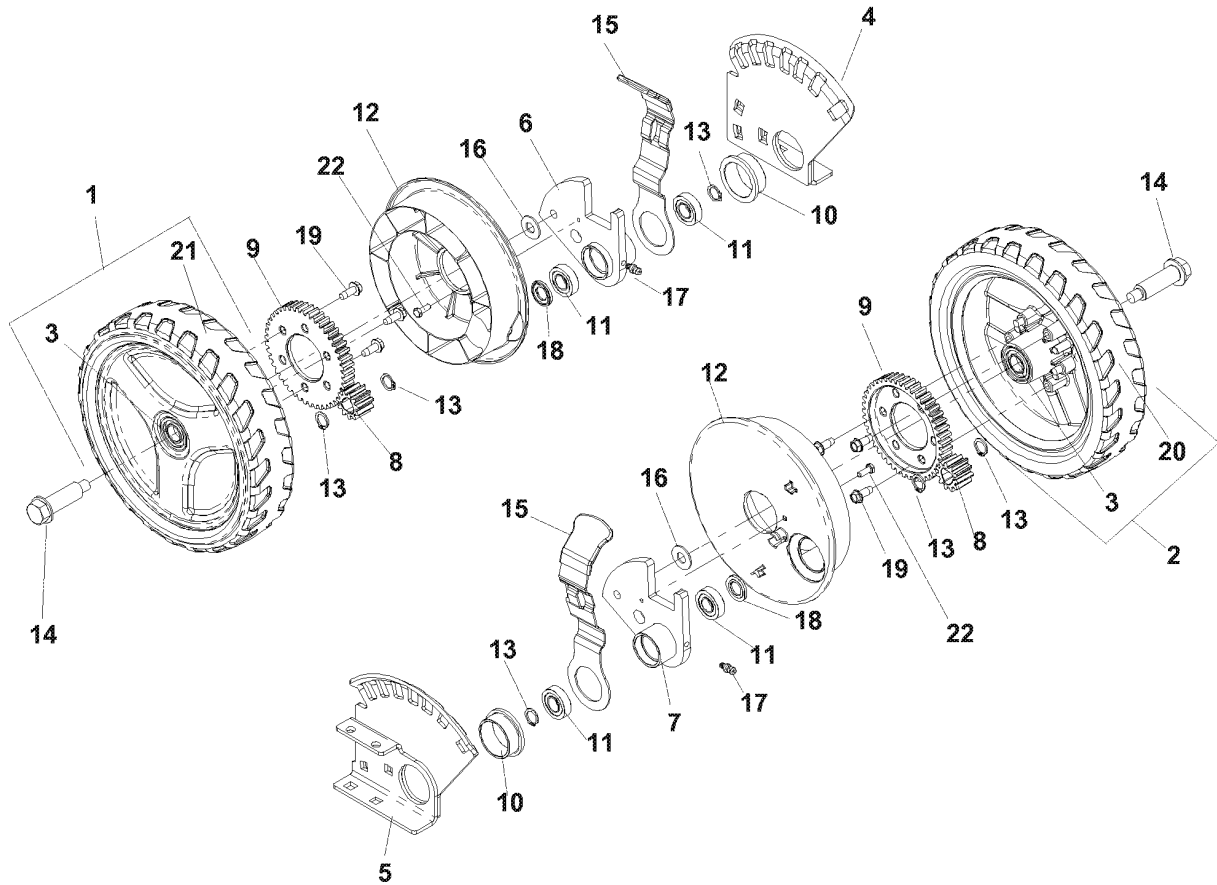

WHEELS & TIRES

REAR WHEELS

MODELS: 968999284, 968999286, 968999287, 968999289,
968999639, 968999640

WHEELS & TIRES

W53SEK, 968999289, 2007-03

Ref	Part No	Description	Remark	QTY KIT
1	539 11 15-03	WHEEL		1
2	539 11 19-72	WHEEL		1
3	539 11 15-04	BEARING		2
4	539 11 15-13	WHEEL MOUNT, LEFT		1
5	539 11 18-75	WHEEL MOUNT, RIGHT		1
6	539 11 15-19	OUTER WHEEL, LEFT		1
7	539 11 18-67	OUTER WHEEL, RIGHT		1
8	539 11 15-09	PINION		2
9	539 11 15-11	GEAR		2
10	539 11 15-16	BUSHING		2
11	539 11 15-17	BEARING, TRANSMISSION SHAFT		4
12	539 11 15-47	DEBRIS GUARD		2
13	539 11 18-72	RING		6
14	539 11 18-73	SHOULDER BOLT		2
15	539 11 19-50	LEVER		2
16	539 11 27-89	AXLE WASHER		2
17	539 11 56-38	ZERK, 3/16, DRIVE IN		2
18	539 11 31-38	WASHER		2
19	539 99 03-62	SCREW		6
20	539 11 19-71	TIRE, 9", RIGHT		1
21	539 11 15-02	TIRE, 9", LEFT		1
22	539 99 04-11	SCREW		2