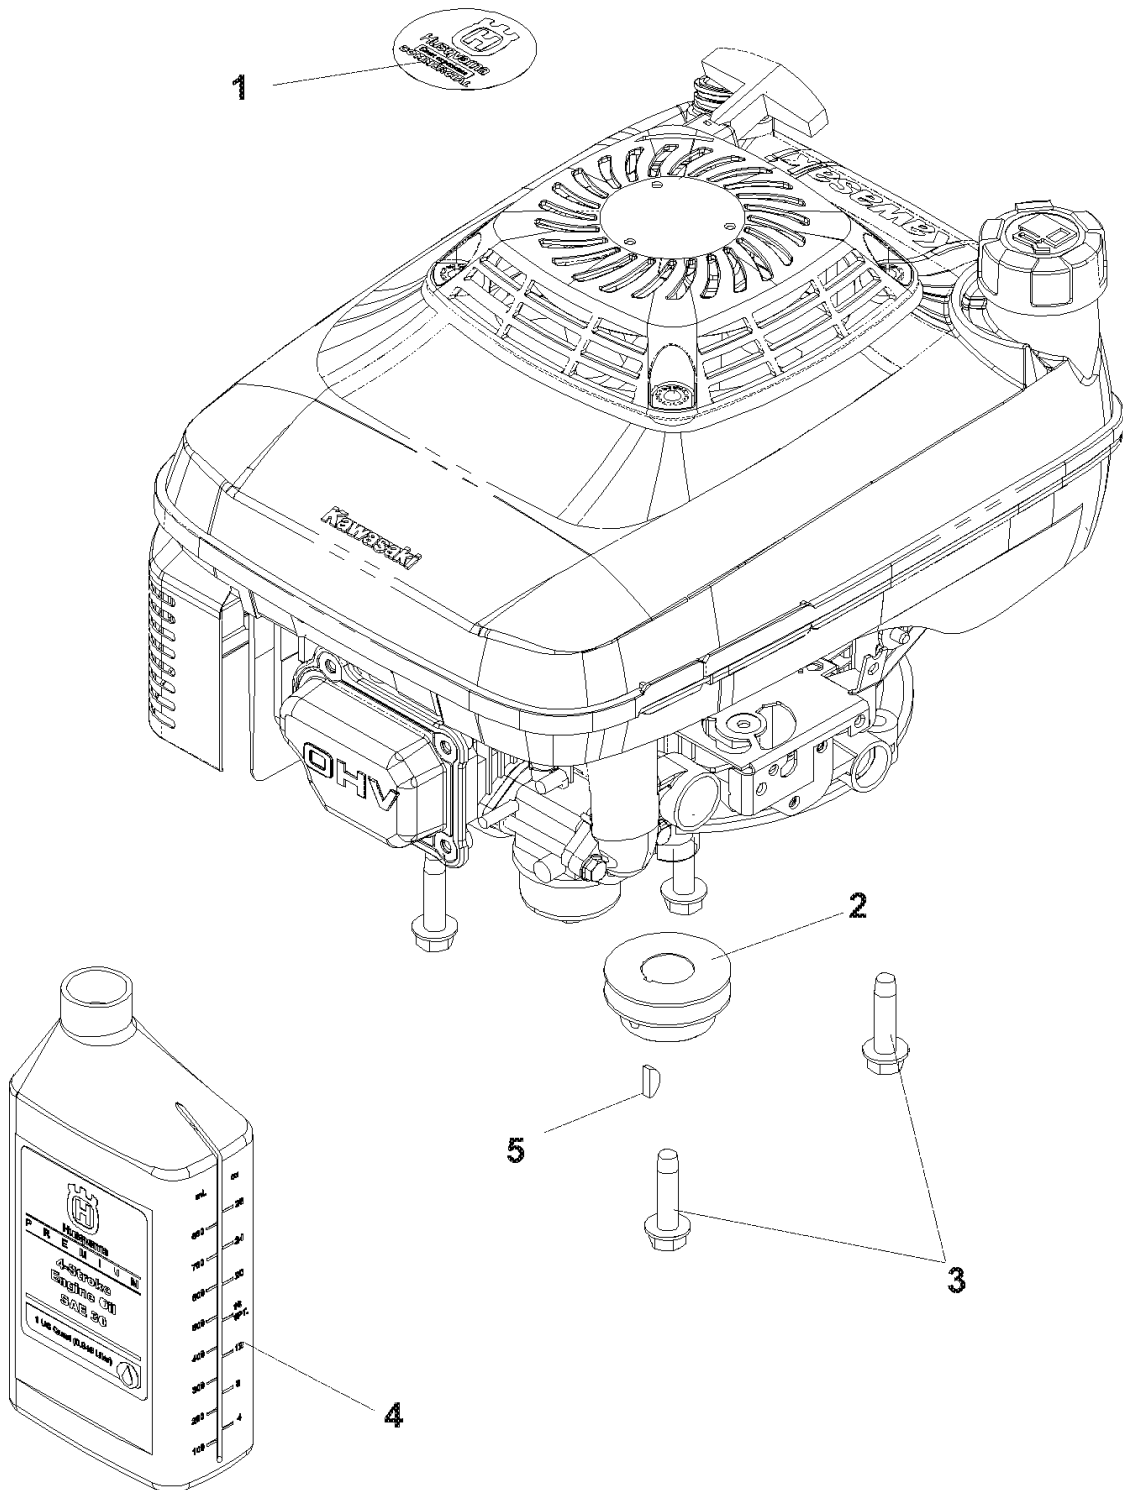

ENGINE

KAWASAKI BBC - CE

MODEL: 968999287

ENGINE

W53SEK, 968999289, 2007-03

Ref	Part No	Description	Remark	QTY KIT
1	539 11 01-24	DECAL		1
2	539 11 15-25	ENGINE PULLEY		1
3	539 11 19-70	BOLT		4
4	539 11 29-46	OIL W/LABEL, QT		1
5	539 91 00-08	KEY		1