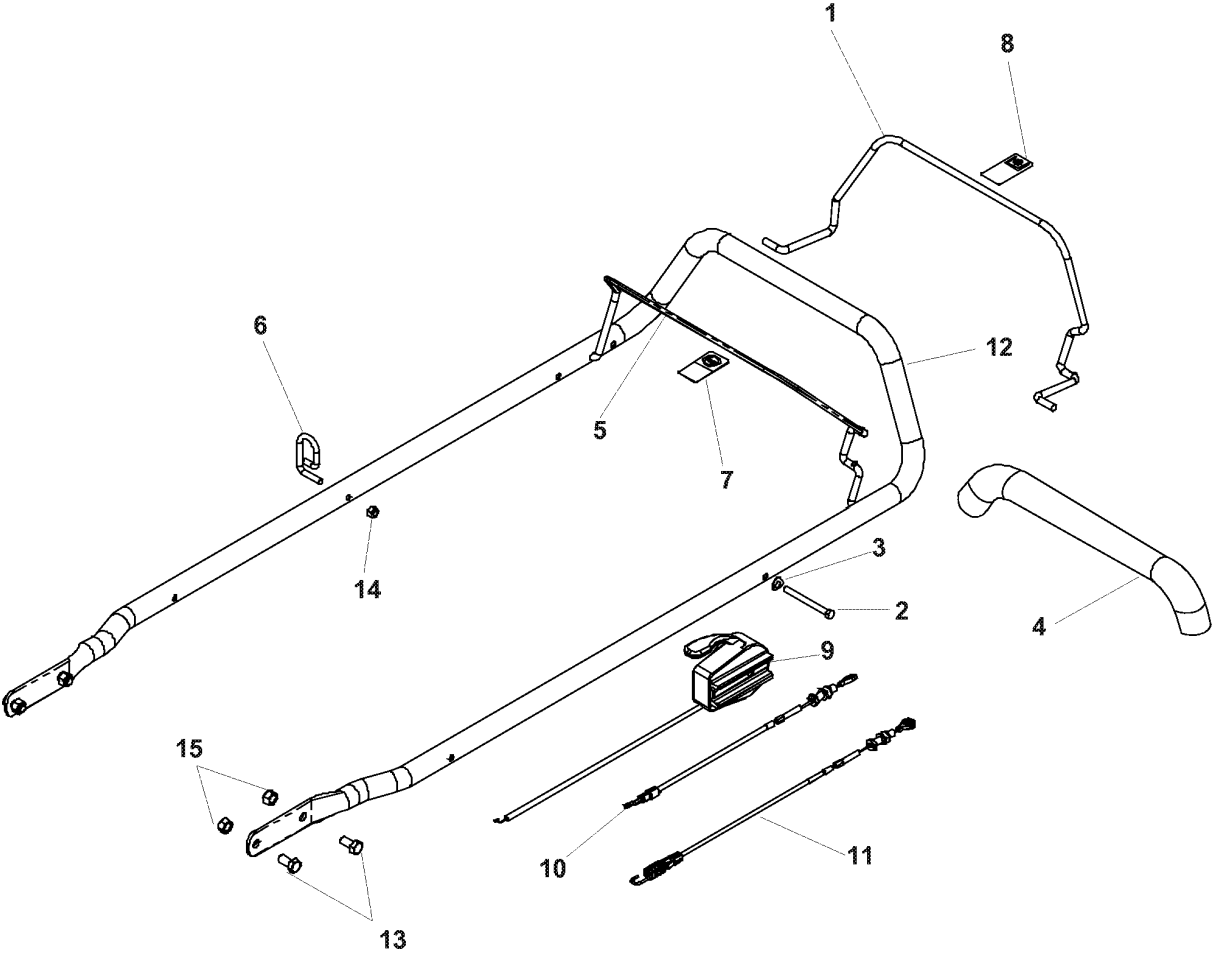

HANDLE & CONTROLS

SELF PROPELLED
MODELS: 968999284, 968999289, 968999639

HANDLE & CONTROLS

W53SEK, 968999289, 2007-03

Ref	Part No	Description	Remark	QTY KIT
1	539 11 19-93	BAIL		1
2	539 11 22-76	HCS, M6-1.0 X 70, GR8.8		1
3	539 11 04-88	WASHER, 5/16, WAVE		1
4	539 12 26-35	FOAM GRIP (GROUND) 15'		1
5	539 11 29-08	BAIL		1
6	539 11 29-22	ROPE GUIDE		1
7	539 11 30-67	DECAL		1
8	539 11 30-68	DECAL		1
9	539 11 31-08	THROTTLE CABLE		1
10	539 11 31-09	CABLE		1
11	539 11 31-10	CONTROL		1
12	539 11 31-17	HANDLE		1
13	539 99 01-34	BOLT		4
14	539 97 69-78	NUT		1
15	539 97 69-79	NUT		4
539 976856	539 97 68-56	TIE WRAP		5