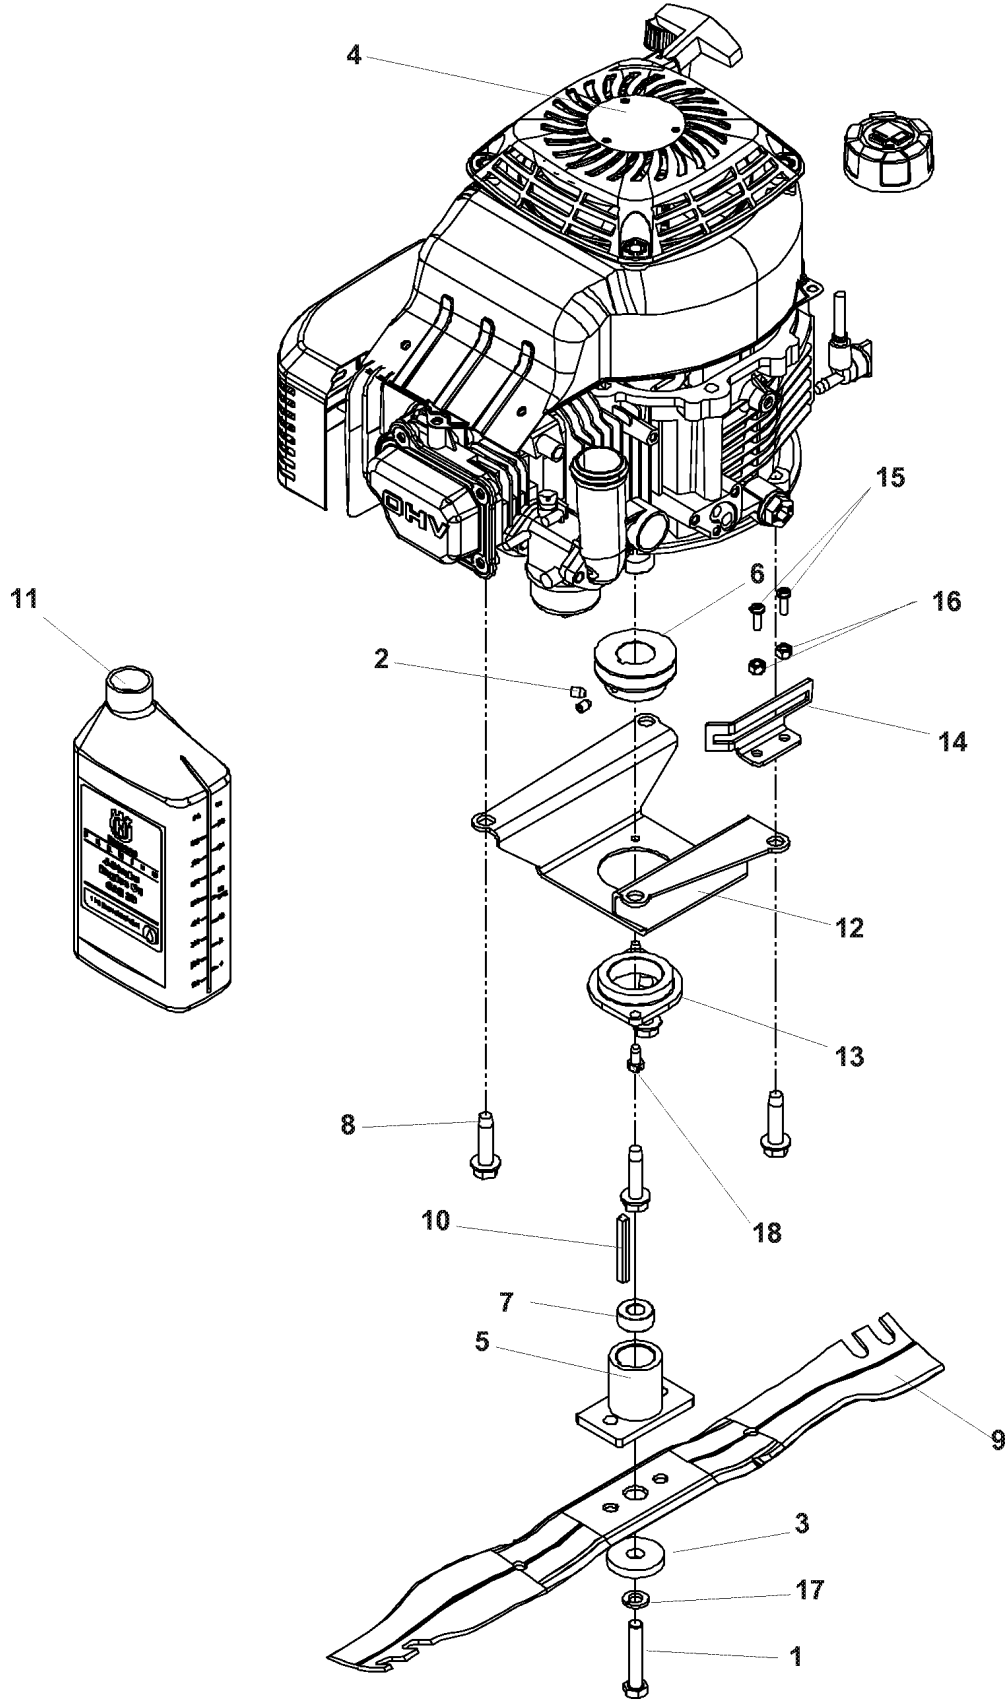

ENGINE

KAWASAKI ZONE - CE
MODEL: 968999289

ENGINE

W53SEK, 968999289, 2007-03

Ref	Part No	Description	Remark	QTY KIT
1	539 10 85-06	SCREW		1
2	539 10 85-61	SCREW, 1/4-20 X 3/8, SET		2
3	539 11 00-64	CLUTCH, WASHER		1
4	539 11 01-24	DECAL		1
5	539 11 15-26	ADAPTER		1
6	539 11 15-27	ENGINE PULLEY		1
7	539 11 19-75	SPACER		1
8	539 11 19-70	BOLT		4
9	539 11 32-33	BLADE		1
10	539 11 27-94	KEY		1
11	539 11 29-46	OIL W/LABEL, QT		1
12	539 13 05-95	BRACKET-SHAFT SUPPORT, BLK		1
13	539 11 49-21	BEARING		1
14	539 11 33-91	DECK GUARD, BBC		1
15	539 97 69-52	SCREW		2
16	539 97 69-77	NUT		2
17	539 99 01-18	WASHER		1