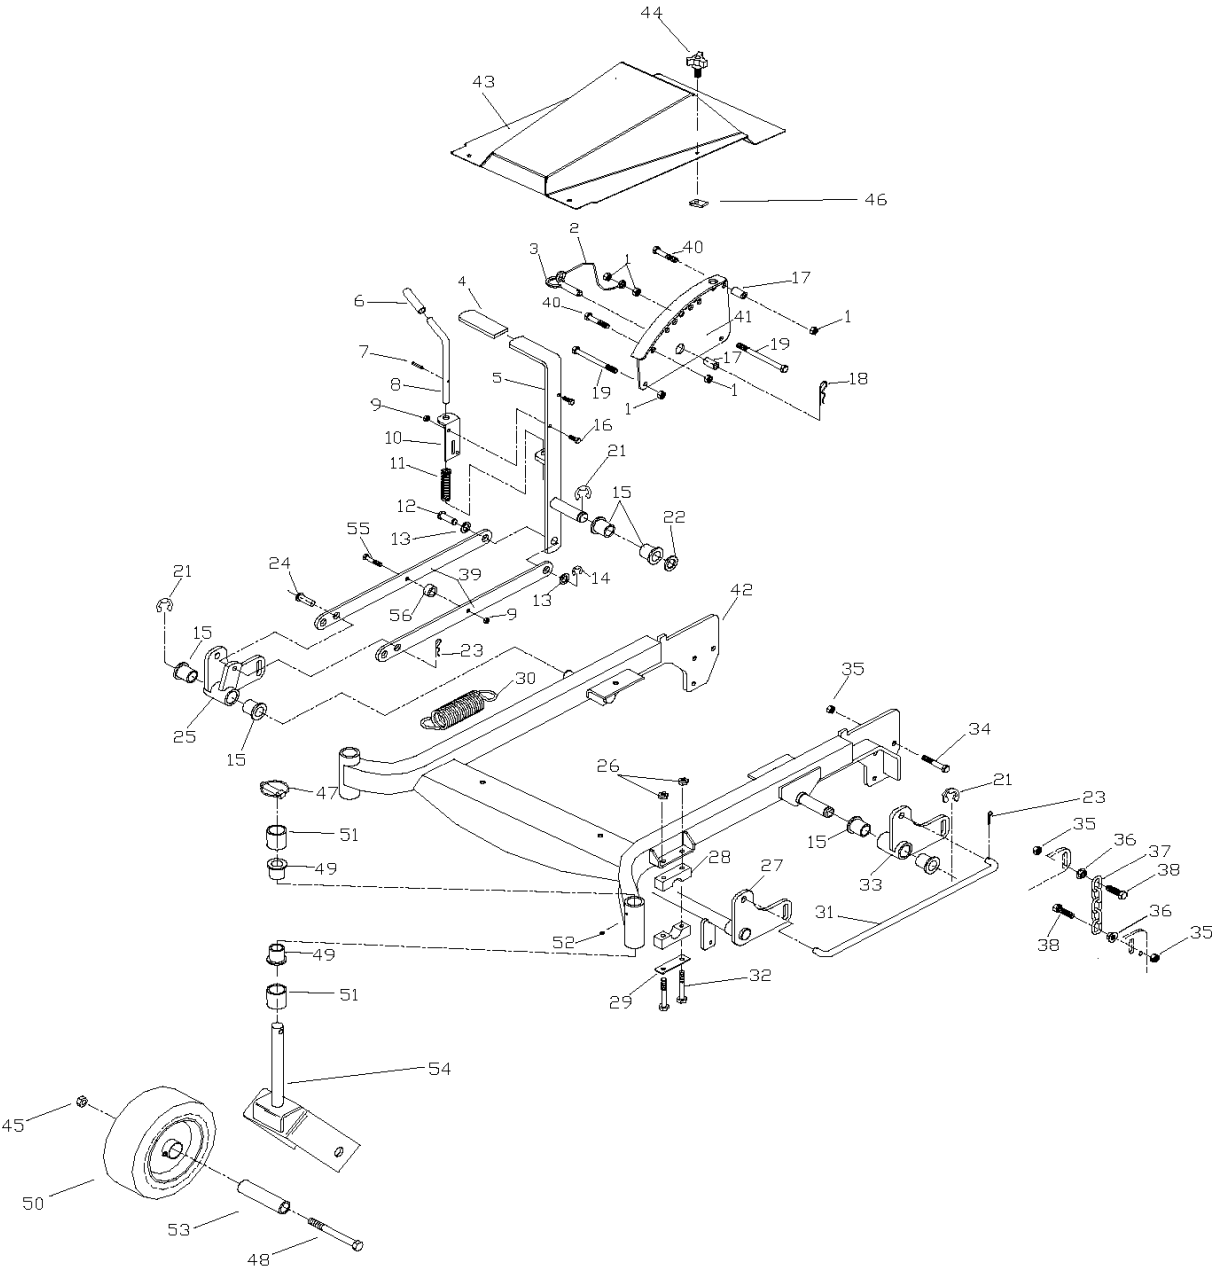

Frame Assembly

FRAME

WHF4818ETS, 968999129, 2002-09

Ref	Part No	Description	Remark	QTY KIT
1	539 99 05-46	NUT		5
2	539 10 25-63	RETAINER		1
3	539 10 25-26	PIN RETAINING SCREW		1
4	539 10 25-15	GRIP		1
5	539 10 56-04	LIFT LEVER		1
6	539 10 10-50	GRIP		1
7	539 10 65-32	PIN RETAINING SCREW		1
8	539 10 45-23	LEVER		1
9	539 99 07-61	NUT		3
10	539 10 35-34	BRACKET		1
11	539 10 10-58	SPRING		1
12	539 10 50-60	PIN RETAINING SCREW		1
13	539 99 10-43	BUSHING		6
14	539 10 50-69	RETAINER RING		1
15	539 10 12-32	BUSHING		6
16	539 99 05-80	SCREW		2
17	539 10 45-30	SPACER		2
18	539 97 69-89	SPLIT PIN		1
19	539 99 05-91	HCS 3/8C X 4 1/2		2
20	539 10 47-61	NIPPLE		2
21	539 10 18-02	RETAINER RING		3
22	539 92 37-87	BUSHING		1
23	539 99 06-54	SPLIT PIN		1
24	539 97 77-03	PIN RETAINING SCREW		1
25	539 10 70-32	LEVER,RIGHT		1
26	539 99 01-84	NUT		4
27	539 10 70-30	FRONT LIFT ARM		1
28	539 10 48-08	SUPPORT		4
29	539 10 48-07	PLATE		2
30	539 10 26-42	SPRING		1
31	539 10 83-58	DECK ROD		2
32	539 99 10-46	SCREW		4
33	539 10 70-31	LEVER,LEFT		1
34	539 10 01-43	SCREW		8
35	539 99 08-39	NUT		16
36	539 10 25-82	NUT		8
37	539 10 26-41	CHAIN		4
38	539 10 11-75	SCREW		8
39	539 10 66-22	FLAT LINKAGE		2
40	539 99 05-88	SCREW		3
41	539 10 55-82	HEIGHT ADJ PLATE		1
42	539 10 65-95	FT FRAME		1
43	539 10 60-64	HOOD		1
44	539 10 44-11	KNOB		4
45	539 10 13-31	NUT		2
46	539 10 47-63	CLIP		4
47	539 10 18-74	LYNCH PIN 7/16		2
48	539 10 19-07	SCREW		2
49	539 10 66-56	BEARING		4
50	539 10 45-94	TIRE, CASTER (COMPLETE)		2
539106993	539 10 69-93	TIRE,CPL		2
539103495	539 10 34-95	TIRE		1
539106995	539 10 69-95	TIRE, 410/350-5		1
539104600	539 10 46-00	RIM		1
539106994	539 10 69-94	RIM SPROCKET		1
539912234	539 91 22-34	VALVE		1
539103300	539 10 33-00	NIPPLE		1
539102484	539 10 24-84	BEARING		1
539977356	539 97 73-56	ENDCAP, NOTCHED		1
539105307	539 10 53-07	ROLLER BEARING		1
51	539 10 65-98	CASTER SPACERS - 1"		4
52	539 97 69-98	NIPPLE		2
53	539 10 55-43	SPACER		2
54	539 10 65-88	FORK		2
55	539 10 02-66	BOLT		1
56	539 92 35-15	SPACER		1
57	539 10 48-64	WASHER 7/16 FLAT ZD		8