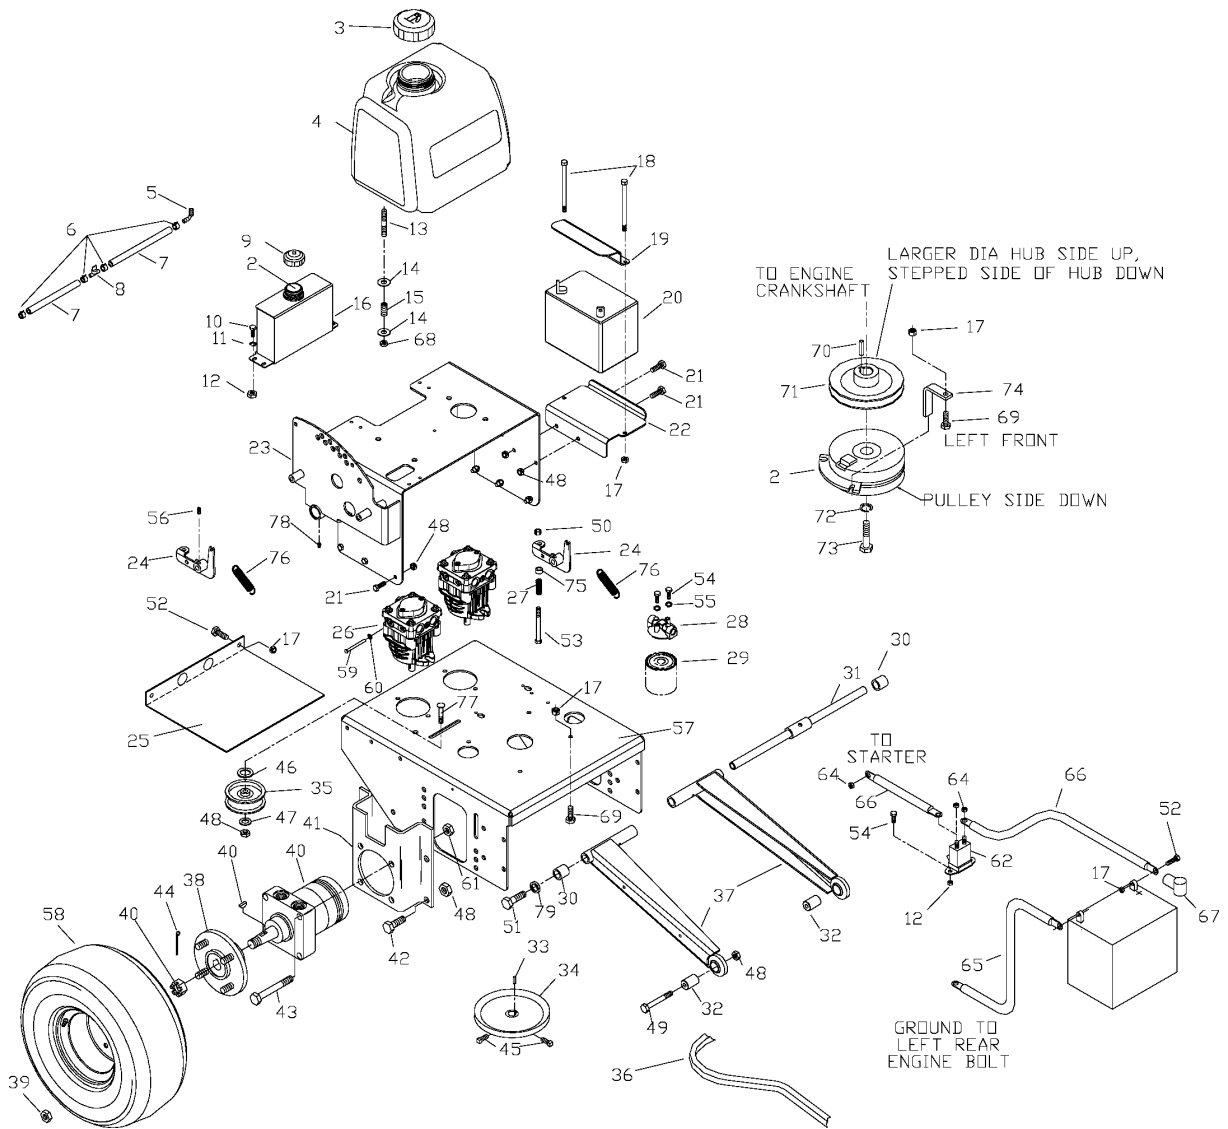

SPARE PARTS LIST

LAWN MOWERS: COMMERCIAL
WALK-BEHINDS

WHF4818ETS, 968999129, 2002-09

Power Unit Assembly

HYDRAULIC FRAME

WHF4818ETS, 968999129, 2002-09

Ref	Part No	Description	Remark	QTY KIT
1	539 10 12-20	CABLE, THROTTLE (17 KAW.)		1
2	539 10 58-04	CLUTCH		1
3	539 10 61-88	TANK CAP - ANTI		1
4	539 10 56-30	FUEL TANK		1
5	539 10 26-50	CONNECTION		1
6	539 91 22-22	CLAMP		4
7	539 93 29-56	GAS LINE 10"		2
8	539 91 63-25	VALVE		1
9	539 10 12-02	COVER		1
10	539 99 05-80	SCREW		5
11	539 99 05-98	WASHER		4
12	539 99 07-61	NUT		6
13	539 10 25-02	STUD		4
14	539 99 06-92	WASHER		8
15	539 10 28-45	SPRING		4
16	539 10 59-85	OIL TANK		1
17	539 99 01-84	NUT		6
18	539 10 58-26	SCREW		2
19	539 10 59-42	BATTERY STRAP		1
20	539 10 24-36	BATTERY		1
21	539 99 01-34	BOLT		8
22	539 10 59-43	BATTERY TRAY		1
23	539 10 55-90	TANK SUPPORT		1
24	539 10 59-13	PUMP ARM WELDMENT		2
25	539 10 45-47	BRACKET		1
26	539 10 45-29	PUMP		2
27	539 10 12-24	SPRING		2
28	539 10 11-65	FILTER COVER		1
29	539 10 26-06	FILTER		1
30	539 10 58-06	SPACER		2
31	539 10 64-46	STRUT SHAFT		1
32	539 10 56-41	FRONT SPACER		2
33	539 10 11-77	KEY		2
34	539 10 22-28	PULLEY		2
35	539 91 90-78	PULLEY		1
36	539 10 12-28	BELT		1
37	539 10 55-77	STRUT WELDMENT		2
38	539 10 11-09	HUB		2
39	539 10 11-73	NUT		8
40	539 10 35-27	WHEEL MOTOR		2
539103664	539 10 36-64	SEAL KIT - GEN I		1
41	539 10 64-91	MOTOR MOUNT		2
42	539 99 06-22	SCREW		8
43	539 10 13-32	SCREW		8
44	539 99 02-97	SPLIT PIN		2
45	539 10 27-17	SCREW		4
46	539 99 05-50	WASHER		2
47	539 99 05-17	WASHER		1
48	539 99 05-46	NUT		14
49	539 99 06-29	SCREW		2
50	539 97 69-79	NUT		2
51	539 99 06-46	HHCS 1/2-13 X 1		2
52	539 97 69-34	SCREW		4
53	539 10 64-92	HEX SCREW 3/8-20 X 2.75		2
54	539 99 00-72	SCREW		4
55	539 99 00-52	WASHER		2
56	539 10 50-79	SCREW		2
57	539 10 65-72	REAR DECK		1
58	539 10 58-05	TIRE/WHEEL ASSY		2
539105535	539 10 55-35	TIRE/WHEEL ASSY		1
539912234	539 91 22-34	VALVE		1
539104628	539 10 46-28	WHEEL		1
59	539 10 22-23	CLEVIS PIN		2
60	539 10 22-34	NUT		2