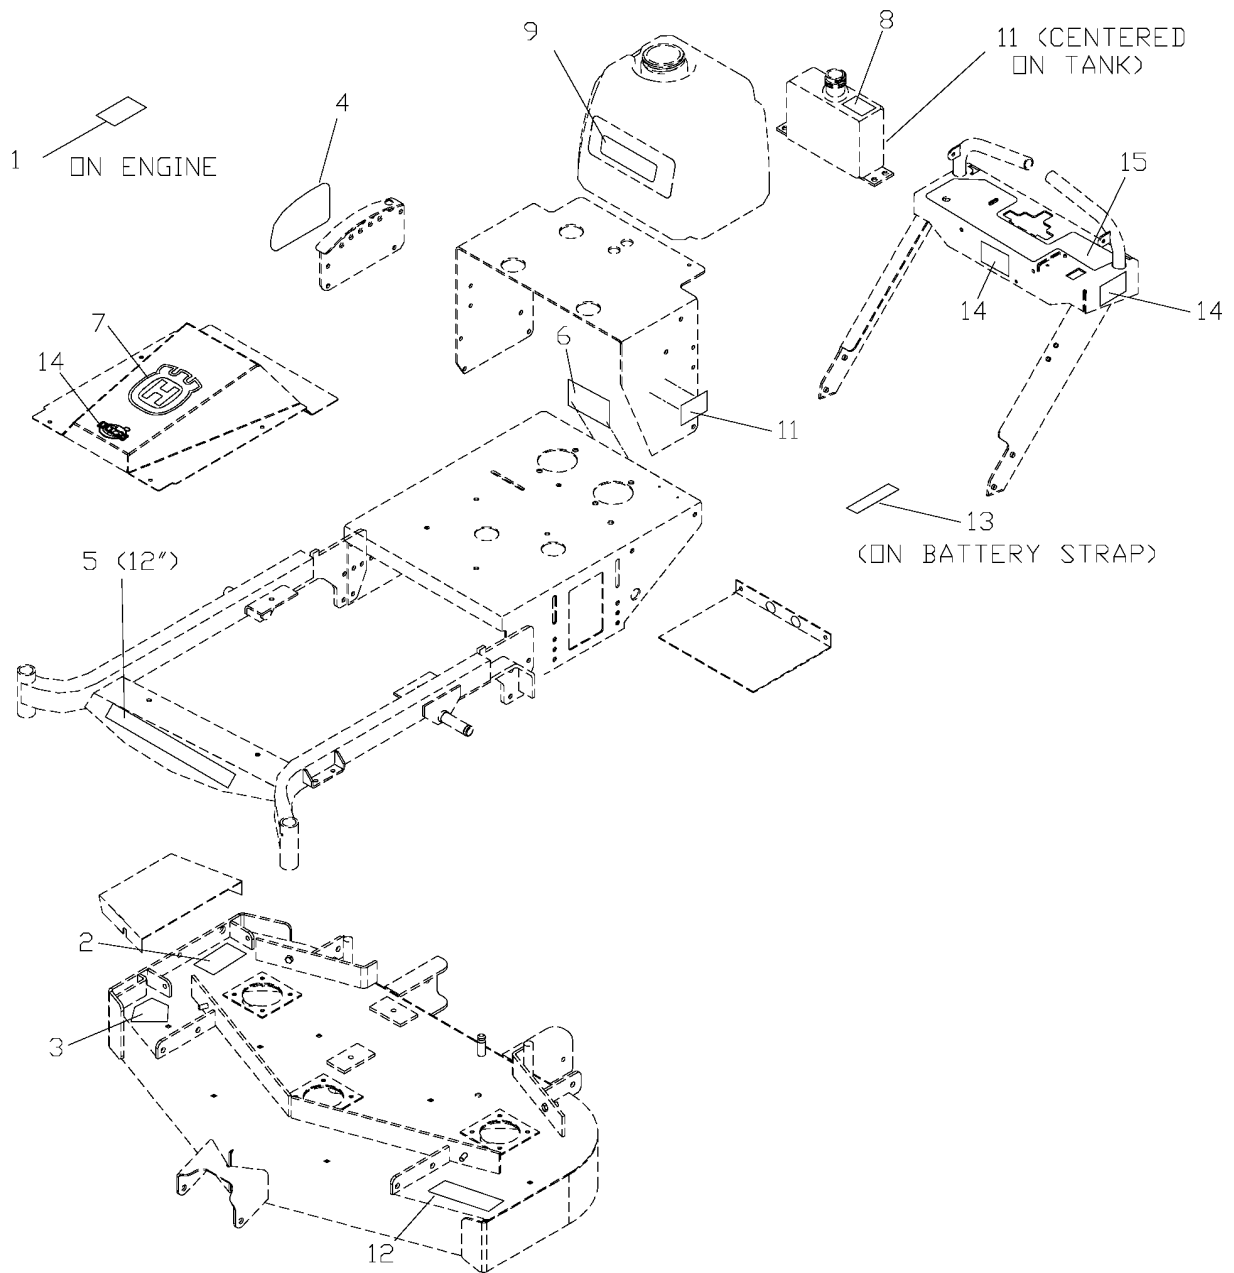

Decal Assembly

DECALS

WHF4818ETS, 968999129, 2002-09

Ref	Part No	Description	Remark	QTY KIT
1	539 10 18-81	DECAL		1
2	539 10 57-46	DECAL		1
3	539 91 30-10	DECAL		1
4	539 10 56-29	DECAL		1
5	539 20 07-32	DECAL		1
6	539 10 57-44	DECAL		1
7	539 10 58-03	DECAL		1
8	539 10 53-01	DECAL		1
9	539 10 59-93	DECAL		1
539105991	539 10 59-91	DECAL		1
539105994	539 10 59-94	DECAL		1
11	539 10 47-89	DECAL		2
12	539 10 50-71	DECAL		1
13	539 10 57-45	DECAL		1
14	539 10 65-99	DECAL		4
15	539 10 59-96	CONSOLE		1