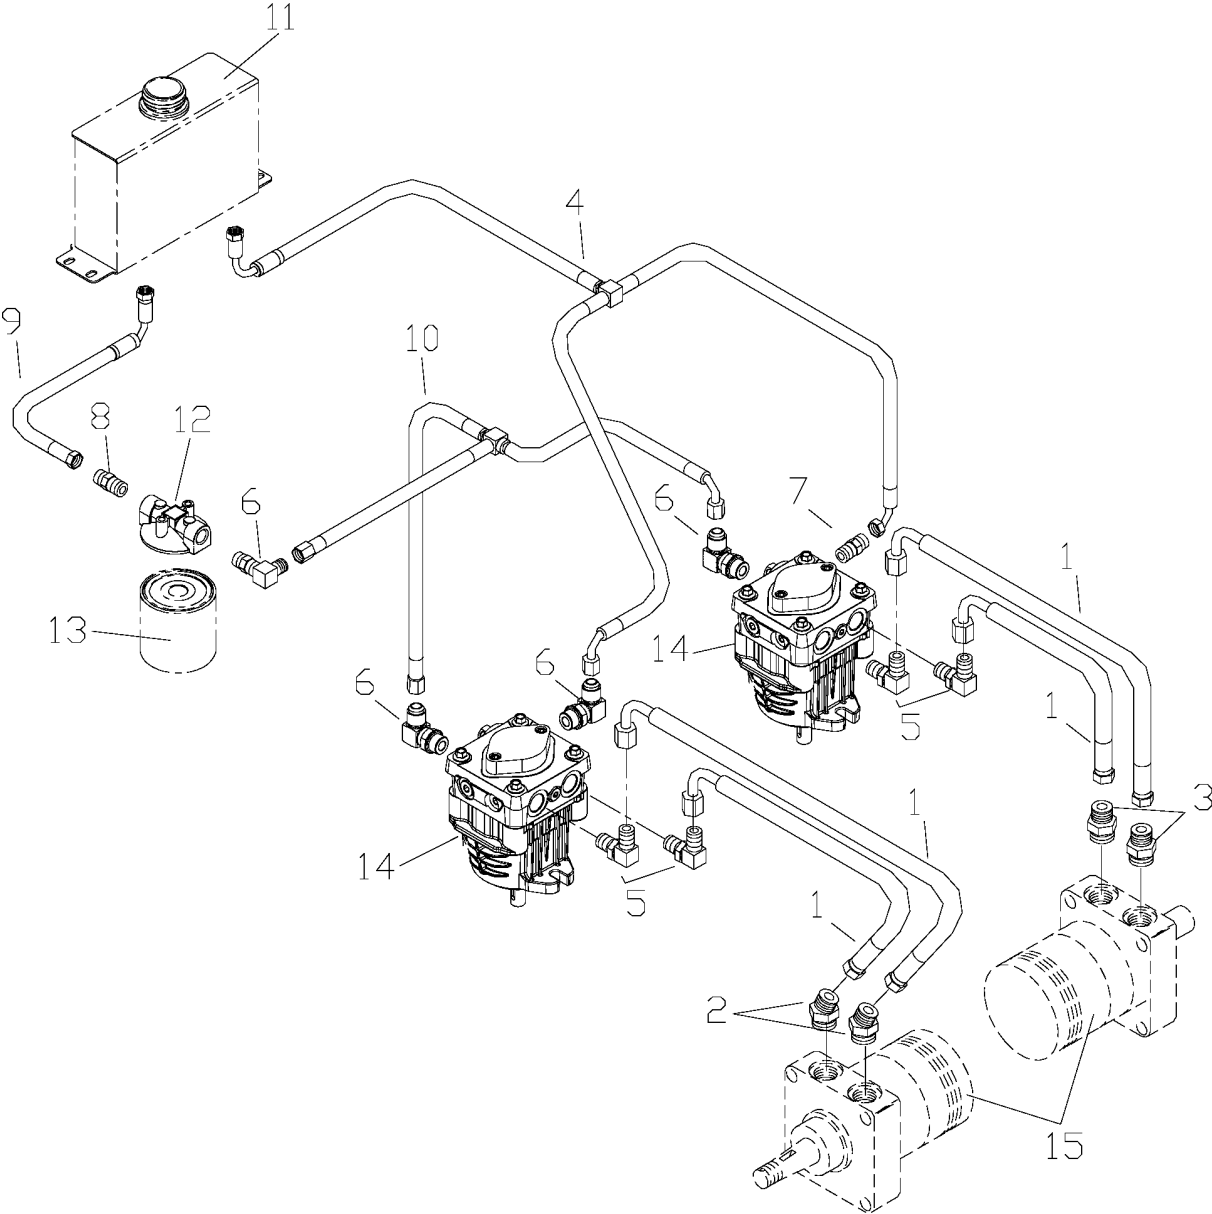

Hydraulic Assembly

HYDRAULIC PUMP - MOTOR

WHF4818ETS, 968999129, 2002-09

Ref	Part No	Description	Remark	QTY KIT
1	539 10 12-45	HOSE, 1/2" HYDRAULIC		4
2	539 10 12-43	ELBOW		2
3	539 10 12-39	CONNECTOR		2
4	539 10 22-29	INLET		1
5	539 10 12-42	ELBOW		4
6	539 10 12-38	CONNECTION		4
8	539 10 33-16	CONNECTION		2
9	539 10 12-48	HOSE		1
10	539 10 22-30	FITTING		1
11	539 10 59-85	OIL TANK		1
12	539 10 11-65	FILTER COVER		1
13	539 10 26-06	FILTER		1
14	539 10 82-46	PUMP		2
15	539 10 35-27	WHEEL MOTOR		2
539103664	539 10 36-64	SEAL KIT - GEN I		1