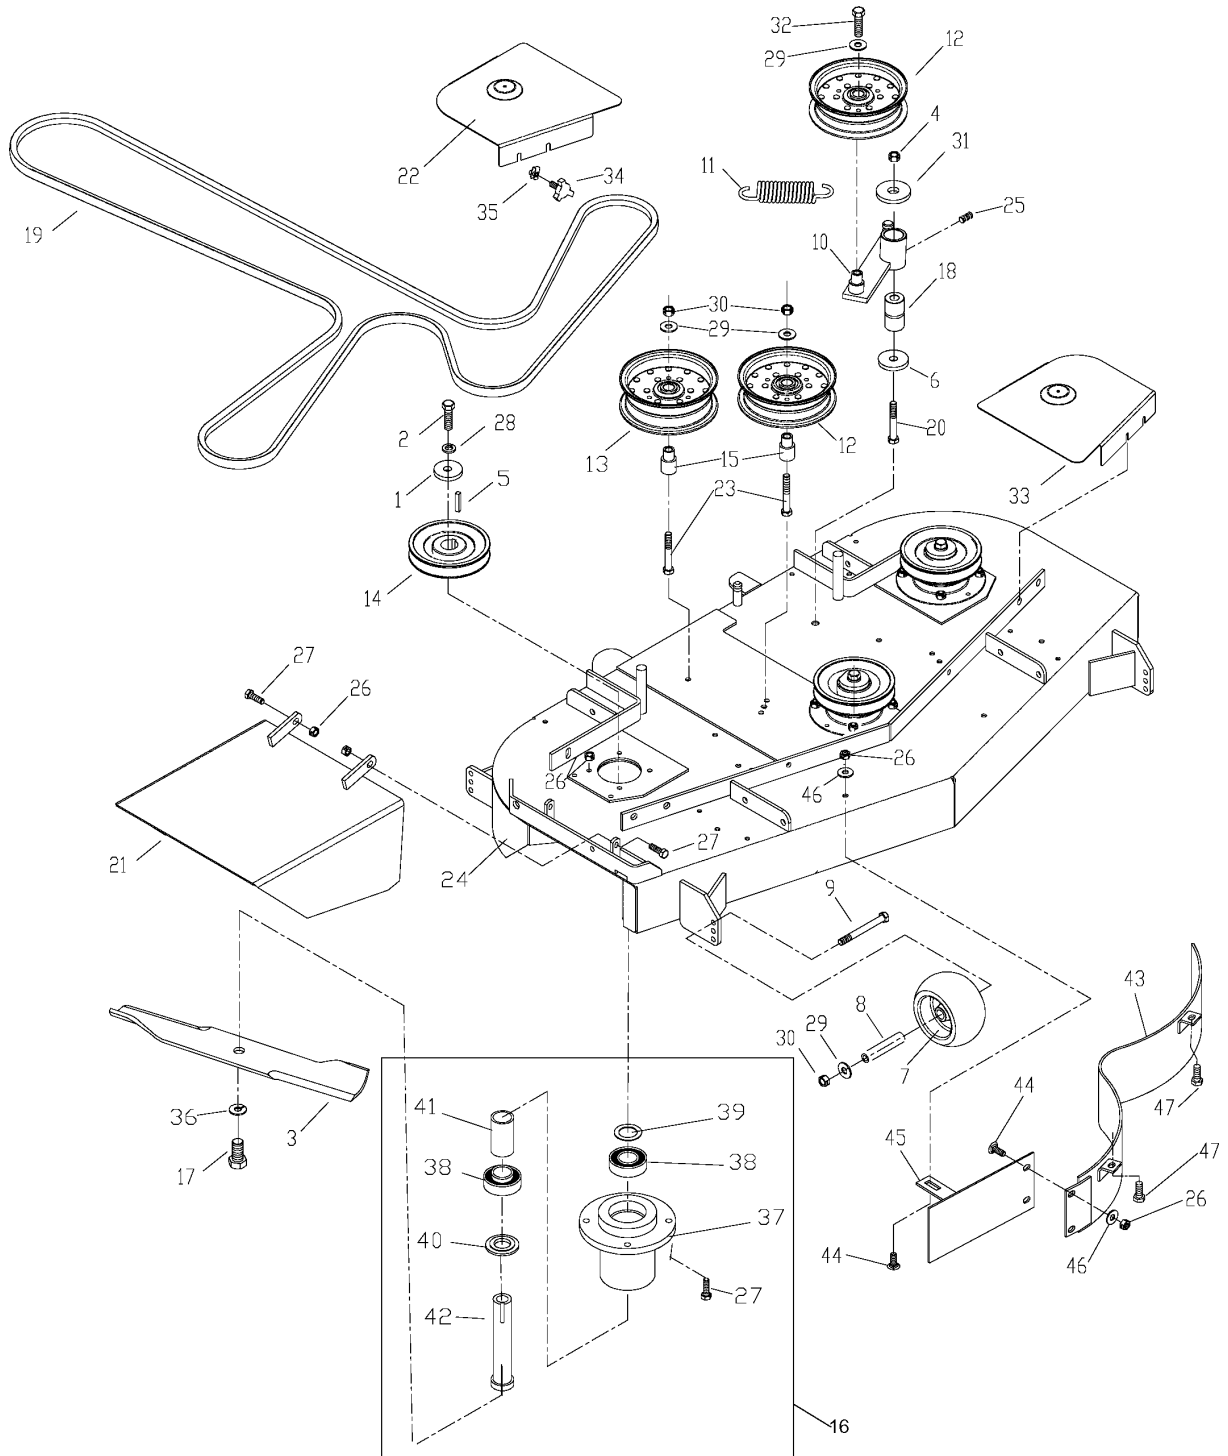

52" Front Deck Assembly

Ref	Part No	Description	Remark	QTY KIT
1	539 10 65-04	WASHER		3
2	539 10 01-41	SCREW		3
3	539 10 03-41	BLADE		3
4	539 10 13-31	NUT		1
5	539 10 19-95	KEY		3
6	539 10 22-43	WASHER		1
7	539 10 26-43	WHEEL		2
8	539 10 26-98	BUSHING		2
9	539 10 27-54	SCREW		2
10	539 10 32-30	LEVER		1
11	539 10 51-92	SPRING		1
12	539 10 32-57	PULLEY		2
13	539 10 32-58	PULLEY		1
14	539 10 44-21	PULLEY		3
15	539 10 32-95	BUSHING		2
16	539 10 44-03	ADAPTER		3
17	539 10 32-99	SCREW		3
18	539 10 34-27	BUSHING		1
19	539 10 56-43	BELT		1
20	539 10 34-33	SCREW		1
21	539 10 73-12	GUARD		1
22	539 10 64-48	SHIELD		2
23	539 99 06-37	SCREW		2
24	539 10 65-82	DECAL		1
25	539 97 69-98	NIPPLE		1
26	539 99 01-84	NUT		19
27	539 99 02-09	SCREW		14
28	539 99 02-47	WASHER		3
29	539 99 05-17	WASHER		5
30	539 99 05-46	NUT		5
31	539 99 05-50	WASHER		1
32	539 99 05-82	SCREW		1
33	539 10 64-49	BELT SHIELD		1
34	539 10 44-11	KNOB		6
35	539 10 47-63	CLIP		6
36	539 99 03-33	WASHER		3
37	539 10 48-52	BEARING HOUSING		3
38	539 10 26-77	BEARING		6
39	539 10 22-44	BUSHING		1
40	539 10 72-72	SPACER		3
41	539 10 26-76	SPACER		3
42	539 10 44-02	SPINDLE		3
43	539 10 54-57	BAFFLE		1
44	539 99 07-99	BOLT		3
45	539 10 54-53	PLATE		1
46	539 99 06-92	WASHER		5
47	539 97 69-34	SCREW		2