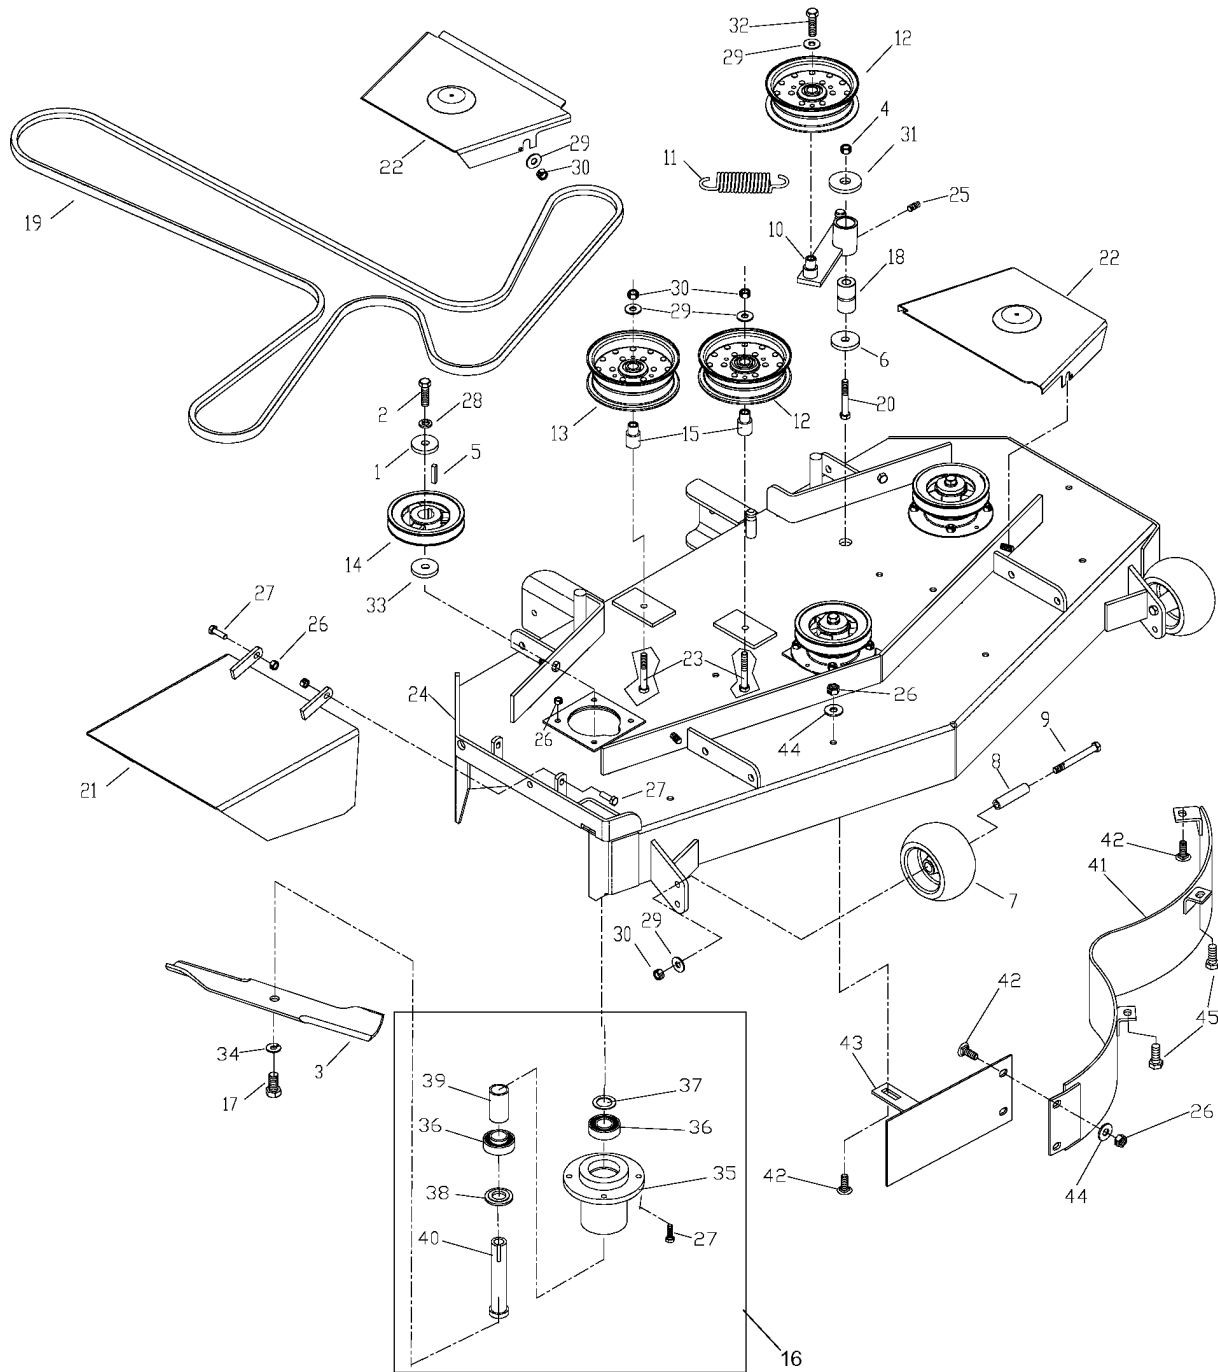

48" Front Deck Assembly

Ref	Part No	Description	Remark	QTY KIT
1	539 10 65-04	WASHER		3
2	539 10 01-41	SCREW		3
3	539 10 03-40	BLADE		3
4	539 10 13-31	NUT		1
5	539 10 19-95	KEY		3
6	539 10 22-43	WASHER		1
7	539 10 26-43	WHEEL		2
8	539 10 26-98	BUSHING		2
9	539 10 27-54	SCREW		2
10	539 10 32-30	LEVER		1
11	539 10 32-56	SPRING		1
12	539 10 32-57	PULLEY		2
13	539 10 32-58	PULLEY		1
14	539 10 32-83	PULLEY		3
15	539 10 32-95	BUSHING		2
16	539 10 44-03	ADAPTER		3
17	539 10 32-99	SCREW		3
18	539 10 34-27	BUSHING		1
19	539 10 56-44	BELT		1
20	539 10 34-33	SCREW		1
21	539 10 45-46	DEFLECTOR CHUTE		1
22	539 10 46-05	BELTSIELD		2
23	539 99 06-37	SCREW		2
24	539 10 65-76	DECAL		1
25	539 97 69-98	NIPPLE		1
26	539 99 01-84	NUT		20
27	539 99 02-09	SCREW		14
28	539 99 02-47	WASHER		3
29	539 99 05-17	WASHER		7
30	539 99 05-46	NUT		6
31	539 99 05-50	WASHER		1
32	539 99 05-82	SCREW		1
33	539 10 26-75	BUSHING		3
34	539 99 03-33	WASHER		3
35	539 10 48-52	BEARING HOUSING		3
36	539 10 26-77	BEARING		6
37	539 10 22-44	BUSHING		1
38	539 10 72-72	SPACER		3
39	539 10 26-76	SPACER		3
40	539 10 44-02	SPINDLE		3
41	539 10 54-48	GUARD		1
42	539 99 07-99	BOLT		4
43	539 10 54-44	DISC		1
44	539 99 06-92	WASHER		6
45	539 97 69-34	SCREW		2