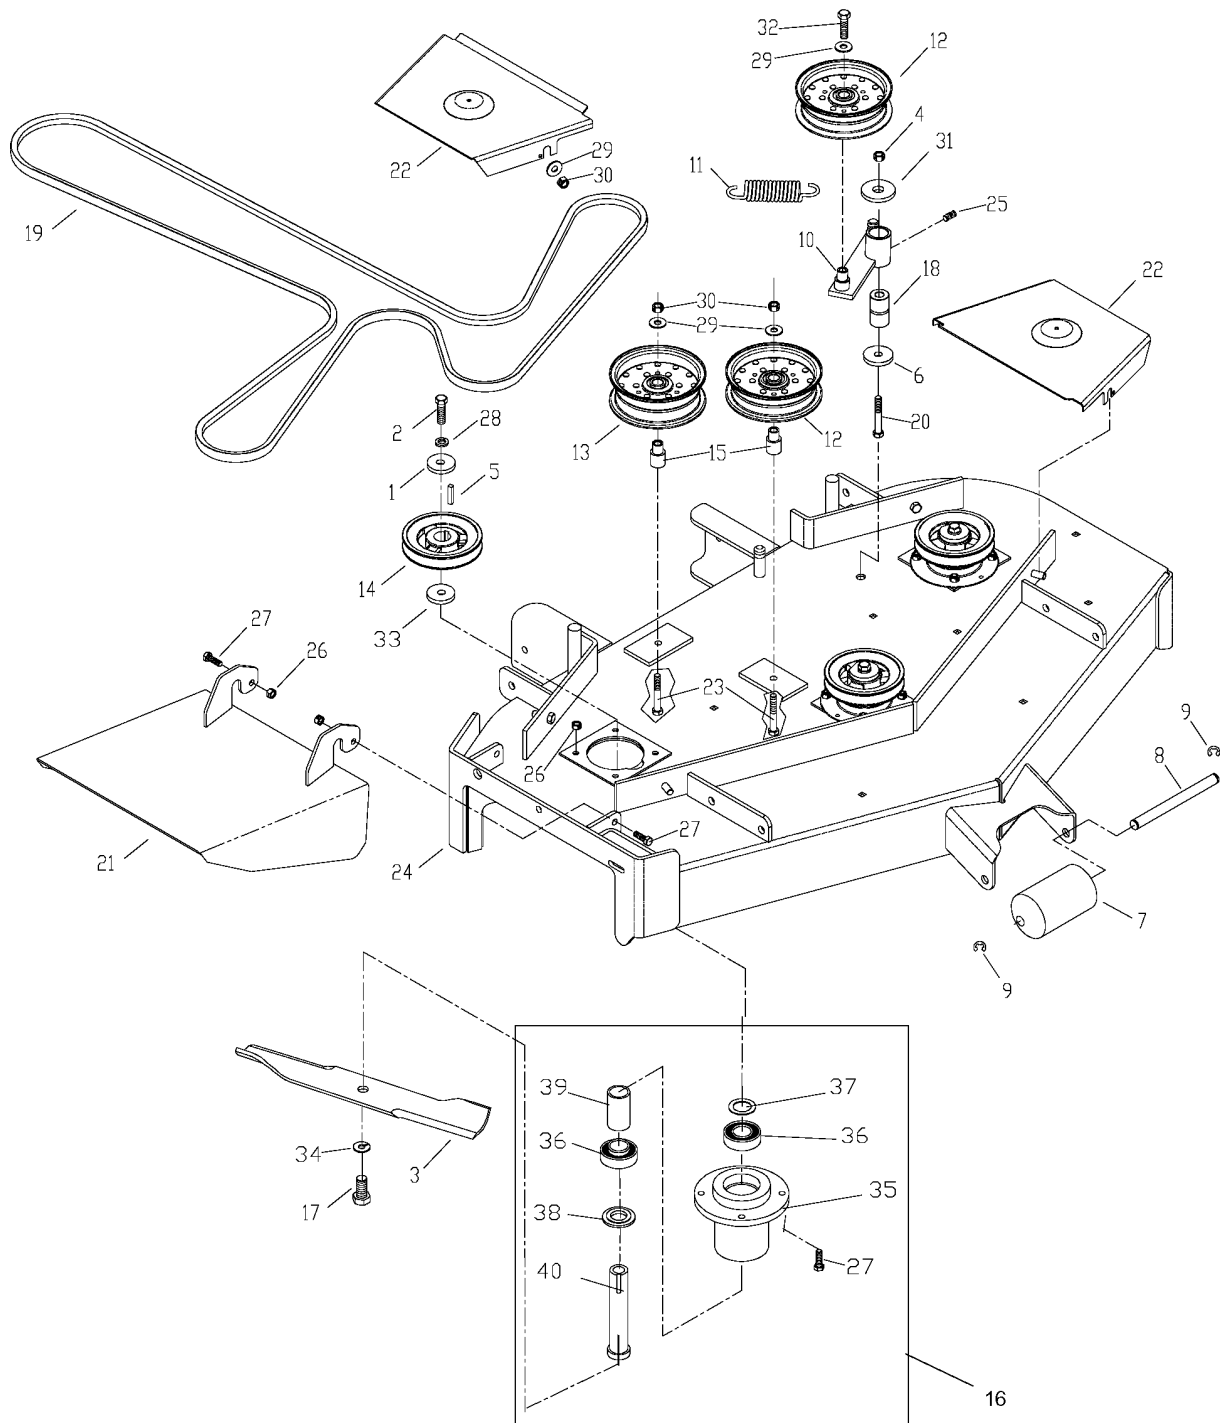

Hydraulic Assembly

HYDRAULIC PUMP - MOTOR

WHF4818ETS, 968999129, 2002-09

Ref	Part No	Description	Remark	QTY KIT
1	539 10 12-45	HOSE, 1/2" HYDRAULIC		4
2	539 10 12-43	ELBOW		2
3	539 10 12-39	CONNECTOR		2
4	539 10 22-29	INLET		1
5	539 10 12-42	ELBOW		4
6	539 10 12-38	CONNECTION		4
8	539 10 33-16	CONNECTION		2
9	539 10 12-48	HOSE		1
10	539 10 22-30	FITTING		1
11	539 10 59-85	OIL TANK		1
12	539 10 11-65	FILTER COVER		1
13	539 10 26-06	FILTER		1
14	539 10 82-46	PUMP		2
15	539 10 35-27	WHEEL MOTOR		2
539103664	539 10 36-64	SEAL KIT - GEN I		1

42" Front Deck Assembly

42INCH CUTTING DECK

WHF4818ETS, 968999129, 2002-09

Ref	Part No	Description	Remark	QTY KIT
1	539 10 65-04	WASHER		3
2	539 10 01-41	SCREW		3
3	539 10 32-74	BLADE		3
4	539 10 13-31	NUT		1
5	539 10 19-95	KEY		3
6	539 10 22-43	WASHER		1
7	539 97 68-28	ROLLER		1
8	539 10 34-37	SHAFT		1
9	539 10 19-49	RETAINER RING		2
10	539 10 32-30	LEVER		1
11	539 10 32-56	SPRING		1
12	539 10 32-57	PULLEY		2
13	539 10 32-58	PULLEY		1
14	539 10 32-83	PULLEY		3
15	539 10 32-95	BUSHING		2
16	539 10 44-03	ADAPTER		3
17	539 10 32-99	SCREW		3
18	539 10 34-27	BUSHING		1
19	539 10 56-42	BELT		1
20	539 10 34-33	SCREW		1
21	539 10 53-61	DISHARGE CHUTE		1
22	539 10 53-63	BELT SHIELD		2
23	539 99 06-37	SCREW		2
24	539 10 65-75	DECAL		1
25	539 97 69-98	NIPPLE		1
26	539 99 01-84	NUT		20
27	539 99 02-09	SCREW		14
28	539 99 02-47	WASHER		3
29	539 99 05-17	WASHER		7
30	539 99 05-46	NUT		6
31	539 99 05-50	WASHER		1
32	539 99 05-82	SCREW		1
33	539 10 26-75	BUSHING		3
34	539 99 03-33	WASHER		3
35	539 10 48-52	BEARING HOUSING		3
36	539 10 26-77	BEARING		6
37	539 10 22-44	BUSHING		1
38	539 10 72-72	SPACER		3
39	539 10 26-76	SPACER		3
40	539 10 44-02	SPINDLE		3
41	539 10 54-39	MAIN BAFFLE		1
42	539 99 07-99	BOLT		4
43	539 10 54-35	CENTER BAFFLE		1
44	539 99 06-92	WASHER		6
45	539 97 69-34	SCREW		2