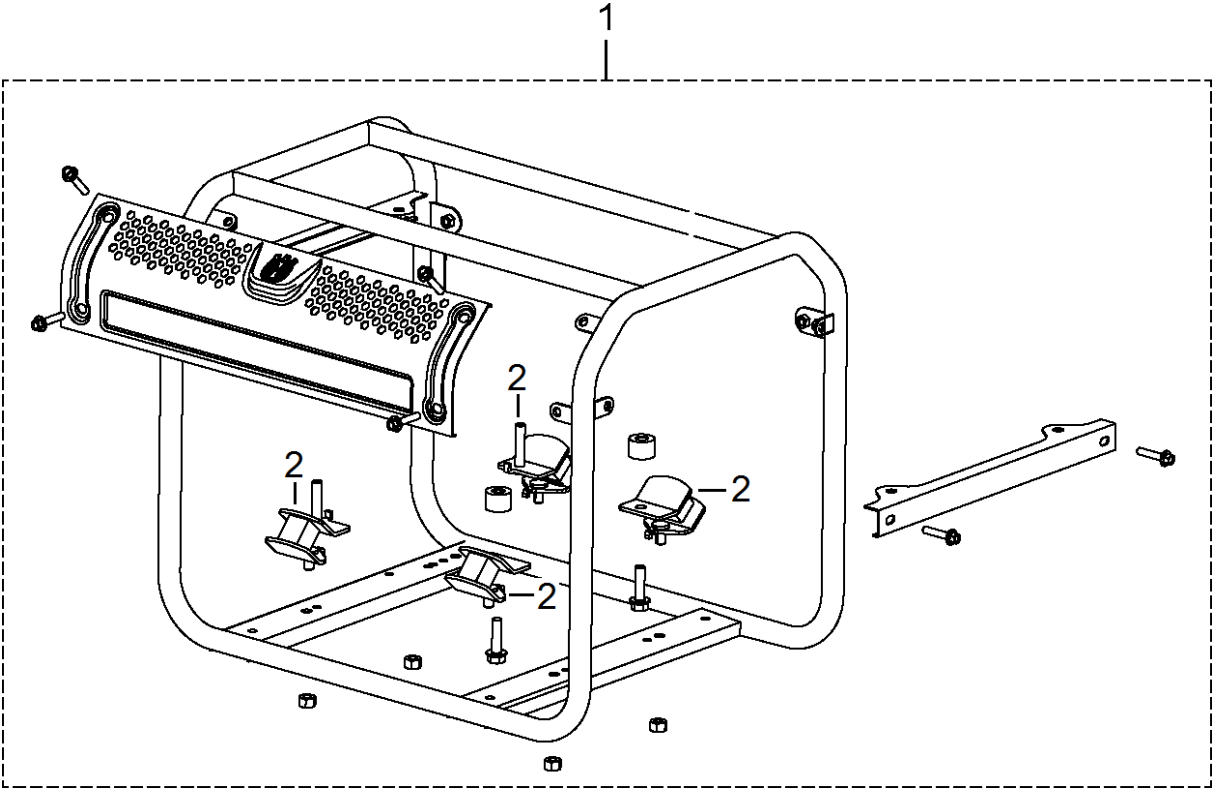

FLYWHEEL

G2500P, 967665006, 2018-08

Ref	Part No	Description	Remark	QTY KIT
1	596 70 04-01	FLYWHEEL ASSY		1
2	596 60 41-01	IGNITION MODULE ASSY		1