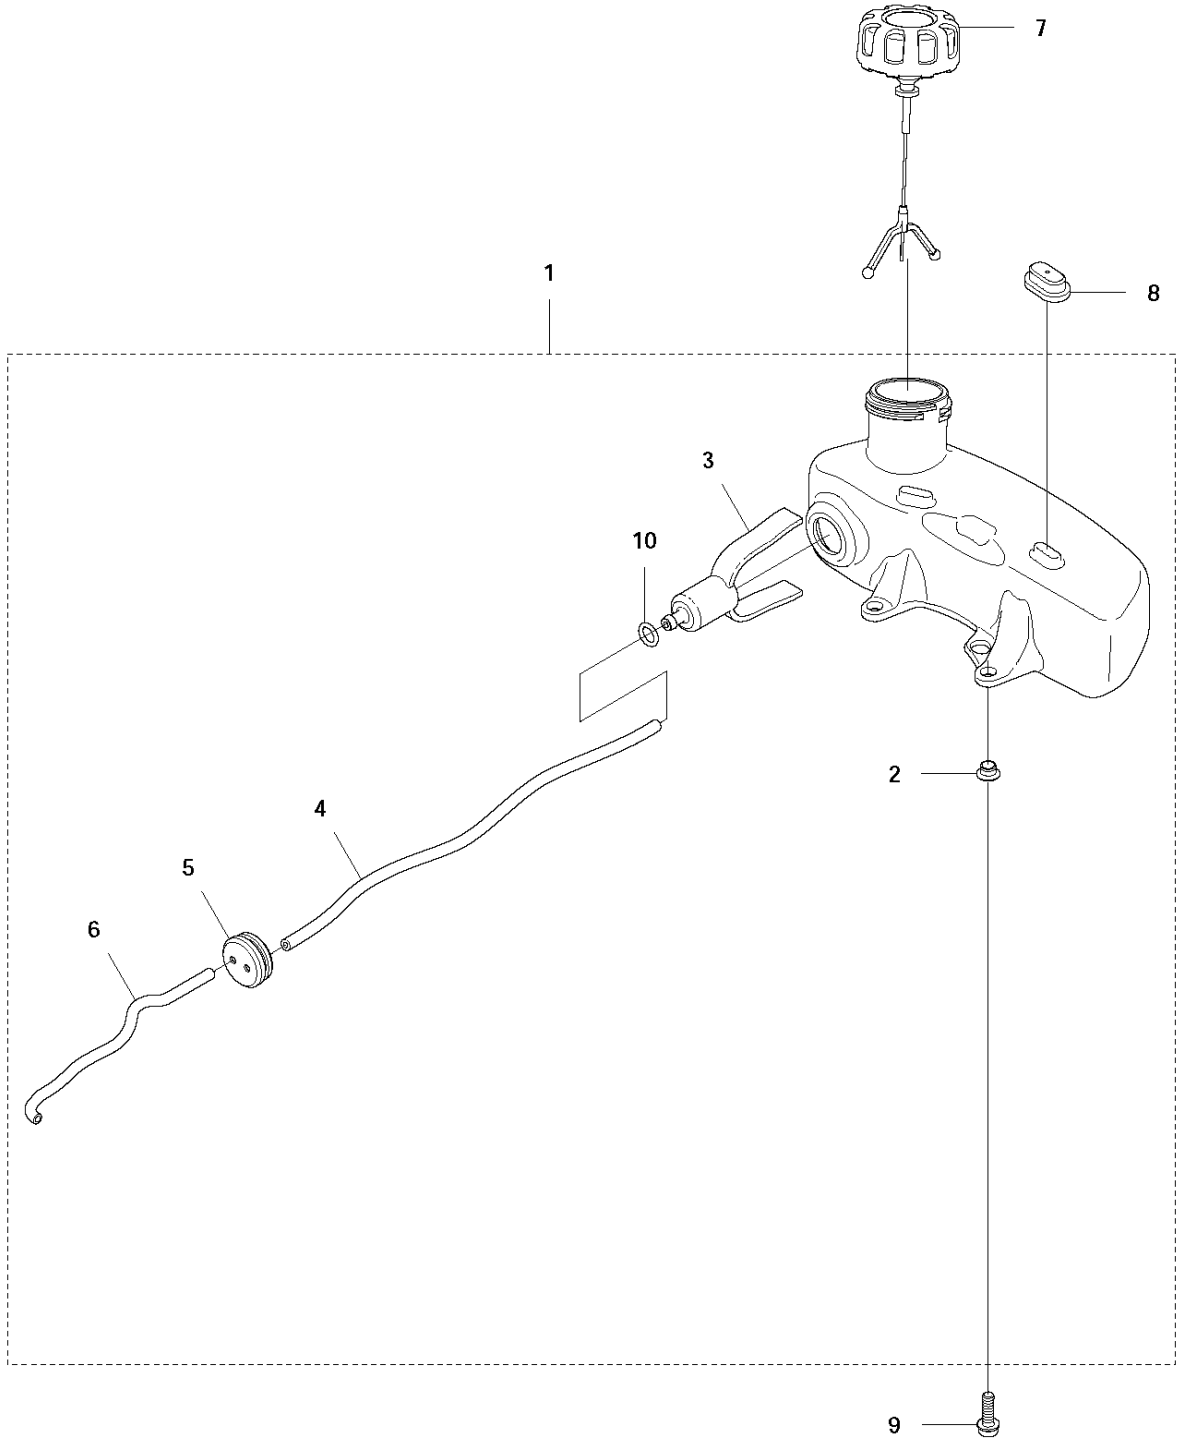

D 122HD60
FUEL TANK

FUEL TANK

122 HD60, 2011-04

Ref	Part No	Description	Remark	QTY	KIT
1	523 01 42-03	TANK ASSY		1	
2	544 10 58-02	TUBULAR RIVET		2	1
3	574 60 39-01	FUEL FILTER		1	1
4	544 32 50-02	FUEL HOSE	300mm	1	1
5	575 55 38-01	GROMMET		1	1
6	574 60 02-01	HOSE	150mm	1	1
7	590 32 46-01	TANK CAP ASSY		1	
8	525 82 20-01	FUEL TANK ISOLATOR		2	
9	525 75 51-01	SCREW ITXSCFM		2	
10	537 18 49-01	O-RING		1