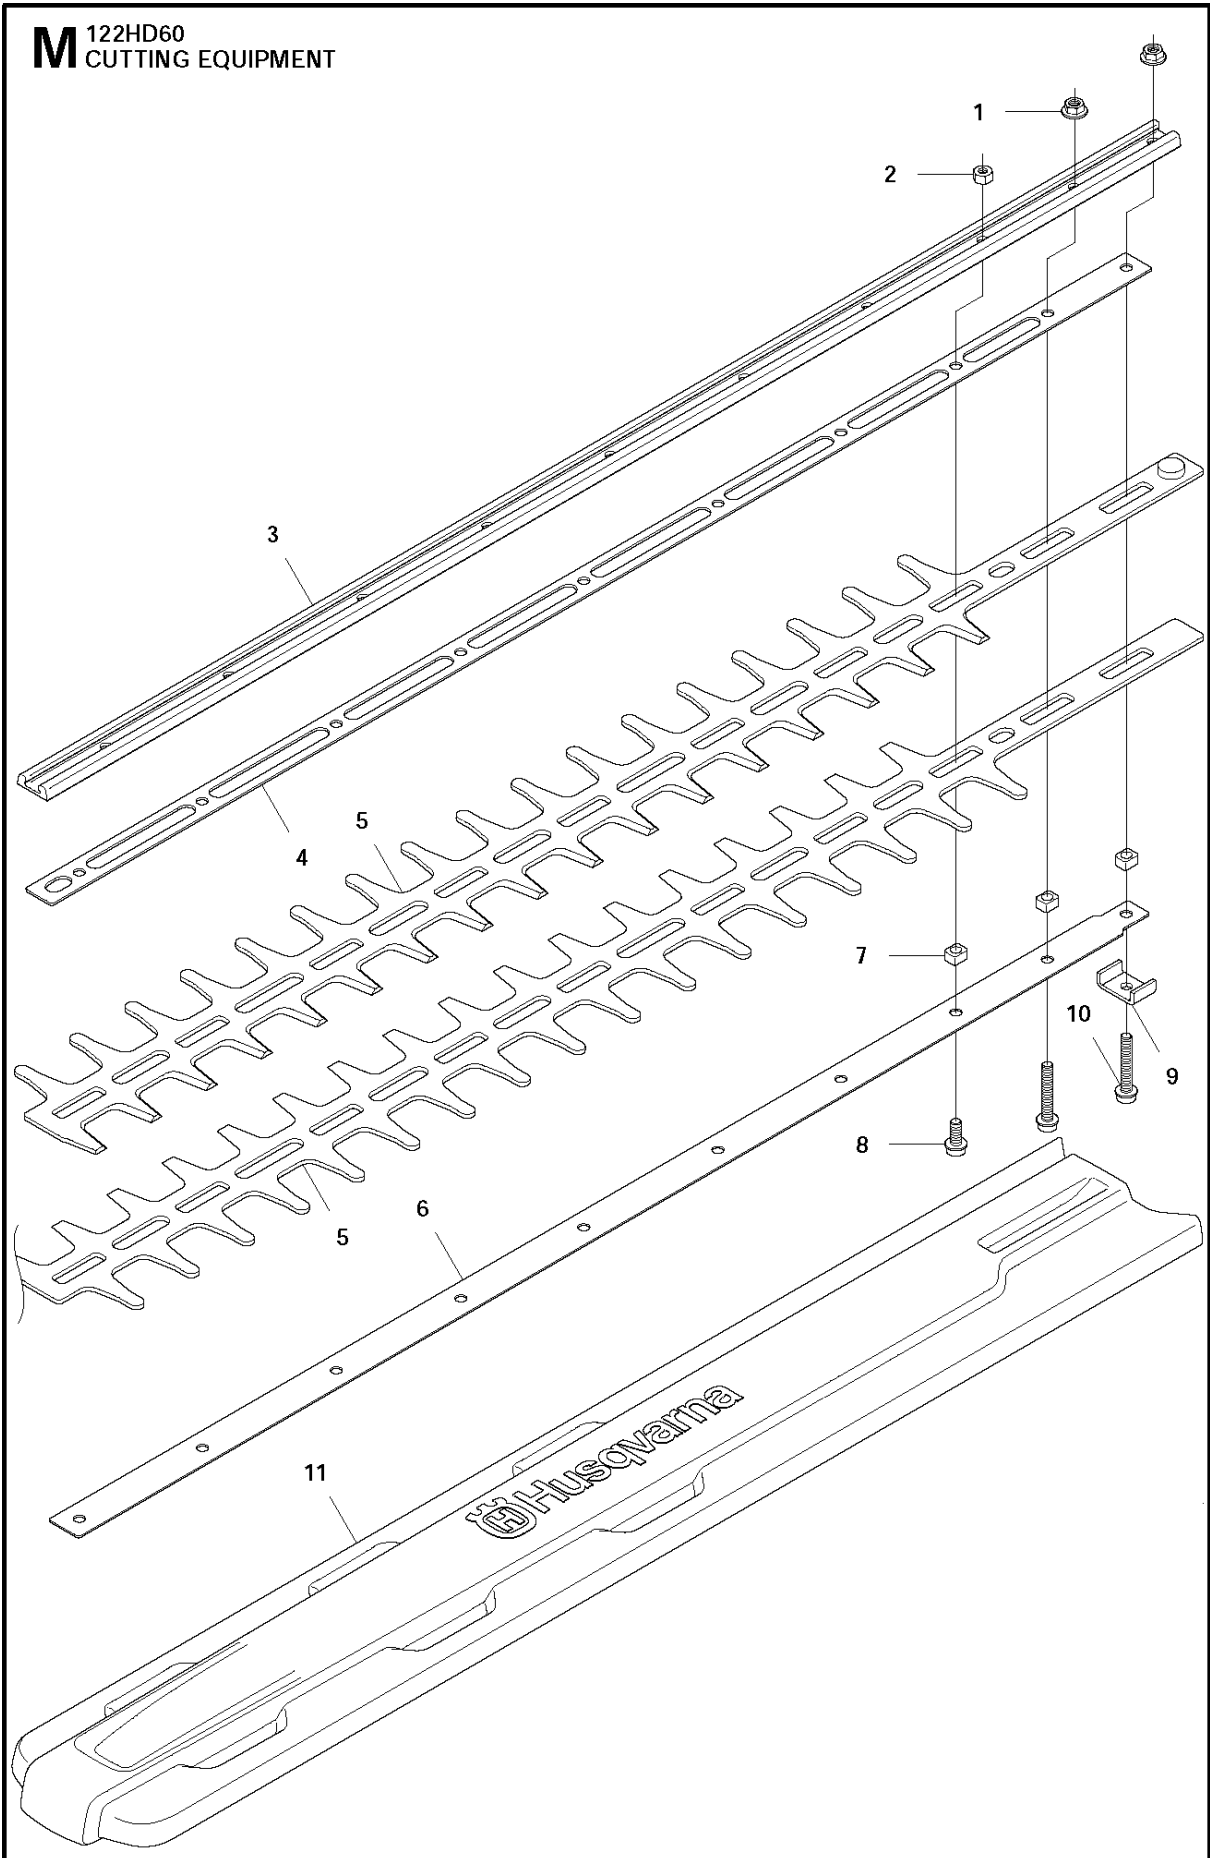

CUTTING EQUIPMENT

122 HD60, 2011-04

Ref	Part No	Description	Remark	QTY KIT
1	731 71 14-51	HEXAGON NUT FLANGE		2
2	731 23 14-01	HEXAGON NUT		8
3	525 35 08-02	BAR		1
4	525 35 17-01	WEAR PLATE		1
5	525 35 15-01	BLADE		2
6	525 35 12-01	BAR		1
7	525 35 19-01	SPACER		10
8	525 75 51-05	SCREW ITXSCFM		8
9	525 35 20-01	BRACKET		1
10	525 75 51-03	SCREW ITXSCFM		2
11	504 08 85-02	TRANSPORT GUARD		1