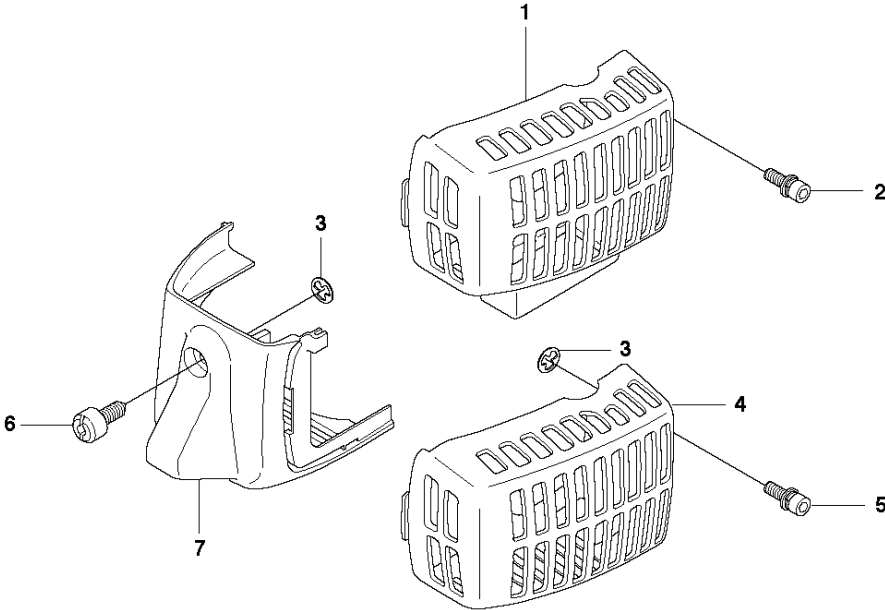

B 123HD60, HD60USA, HD65

COVER

123 HD65X, 20100600001-Current

Ref	Part No	Description	Remark	QTY KIT
1	531 00 48-12	PULL ROD	US Only	1
2	544 29 21-01	SCREW		1
3	576 20 78-01	WASHER		2
4	544 29 30-01	MUFFLER COVER		1
5	544 29 21-01	SCREW		1
6	544 29 37-01	KNOB		1
7	544 29 53-01	CYLINDER COVER		1