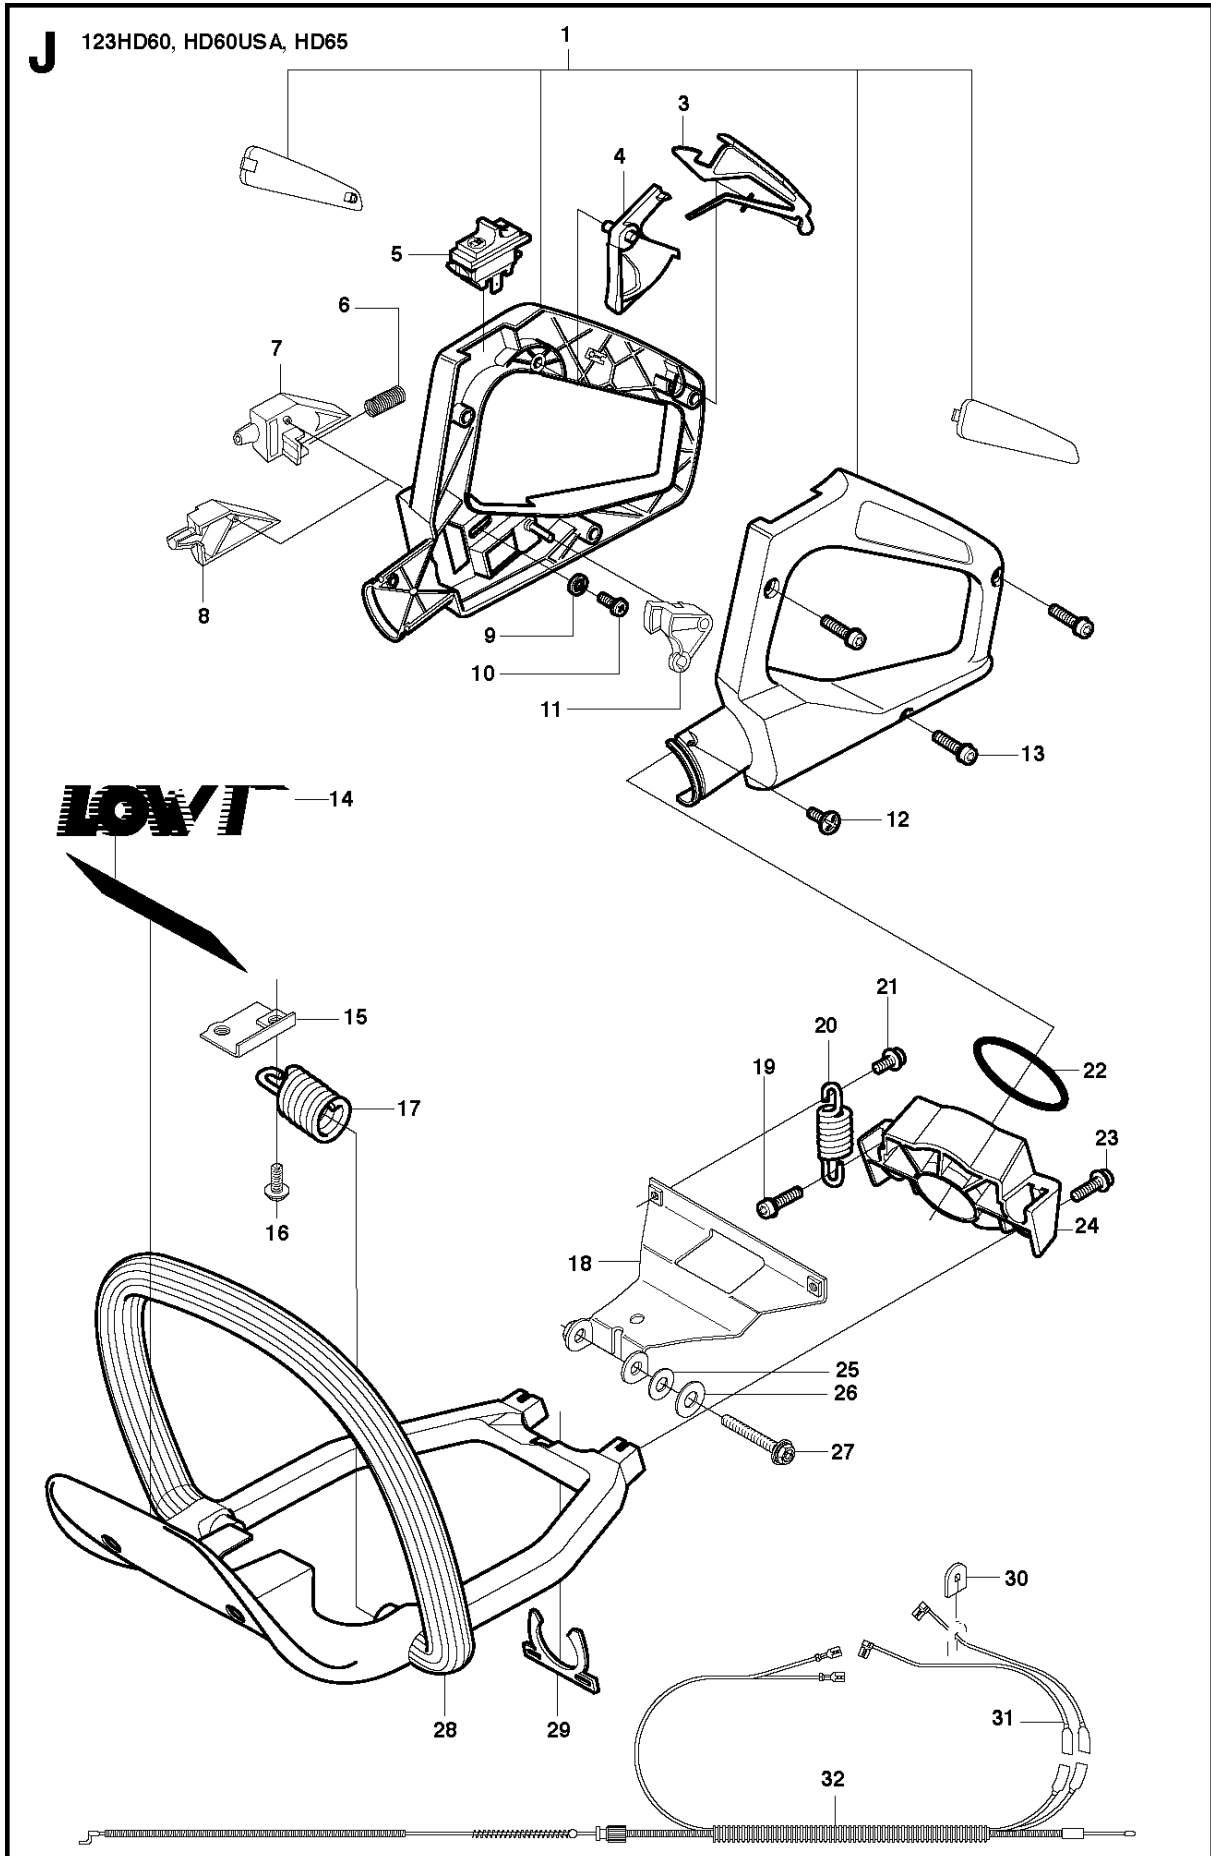

HANDLE & CONTROLS

123 HD65X, 20100600001-Current

Ref	Part No	Description	Remark	QTY KIT
1	537 28 00-06	HANDLE ASSY	123HD60	1
1	537 28 00-05	HANDLE ASSY	123HD65	1
3	537 18 39-01	THROTTLE LOCKOUT		1
4	506 01 44-02	THROTTLE TRIGGER		1
5	503 71 82-01	SWITCH		1
6	503 77 06-01	RECOIL SPRING	123HD65	1
7	503 77 05-01	LOCKING BUTTON	123HD65	1
8	537 19 78-01	COVER	123HD60	1
9	734 11 25-41	WASHER		1
10	503 21 29-06	SCREW CCRPANT		1
11	503 79 15-02	LATCH	123HD65	1
12	503 21 27-13	SCREW CCRPANT		1
13	503 21 07-16	SCREW IHST		3
14	503 73 45-01	LABEL		1
15	544 30 29-01	STAY	R	1
15	544 30 30-01	STAY	L	1
16	503 20 07-10	SCREW IHSCFM		2
17	537 08 08-01	SPRING		2
18	544 30 28-01	STAY		1
19	503 21 68-16	SCREW IHST		2
20	537 08 07-01	SPRING		2
21	503 20 07-10	SCREW IHSCFM		2
22	740 44 16-00	O-RING		1
23	503 21 06-22	SCREW IHST		2
24	537 08 06-01	SPRING		1
25	735 21 53-01	LOCKWASHER		1
26	734 11 52-01	WASHER		1
27	725 23 78-51	SCREW EHHM		2
28	503 77 10-03	FRONT HANDLE		1
29	503 77 09-01	SECURING PLATE		1
30	531 00 48-29	ATTACHMENT		1
31	531 00 78-44	SHORTING LEAD		2
32	544 20 06-02	WIRING ASSY		1