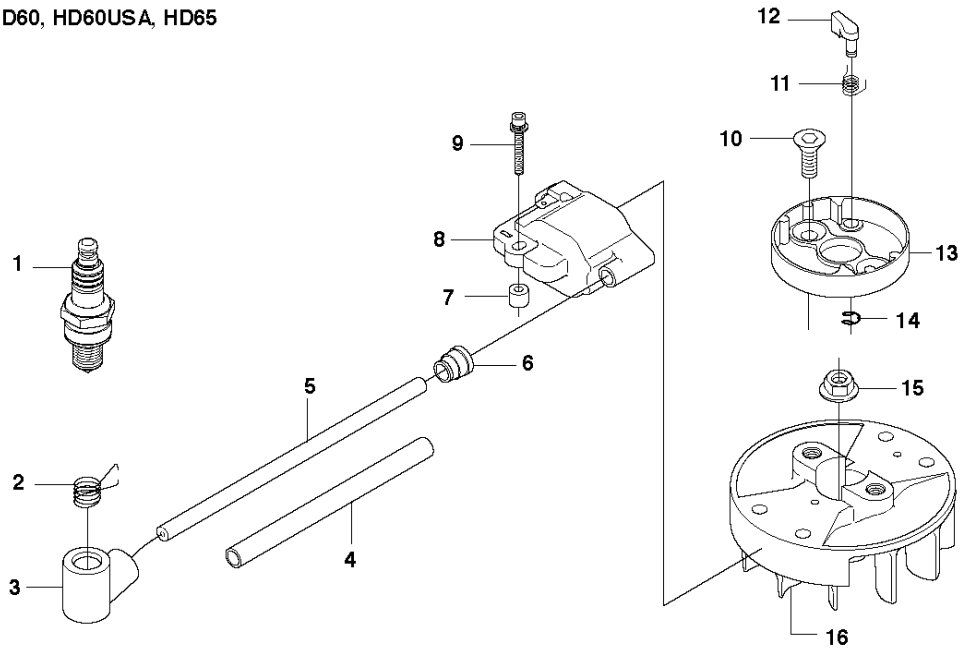

E 123HD60, HD60USA, HD65

IGNITION SYSTEM

123 HD65X, 20100600001-Current

Ref	Part No	Description	Remark	QTY KIT
1	531 00 48-28	SPARK PLUG	BPMR 6Y	1
2	531 00 23-99	SPRING		1
3	531 00 23-98	SPARK PLUG CONNECTION		1
4	544 29 66-01	INSULATOR		1
5	531 00 78-42	CABLE		1
6	531 00 24-01	SLEEVE		1
7	531 00 24-04	SPACER		2
8	531 00 78-41	IGNITION MODULE		1
9	544 29 20-01	SCREW		2
10	544 29 25-01	SCREW		2
11	544 30 34-01	RECOIL SPRING		2
12	544 29 78-01	PAWL		2
13	544 30 33-01	HOUSING		1
14	531 00 24-85	RETAINER RING		2
15	531 00 41-13	NUT		1
16	531 00 48-25	SPLASH GUARD		1