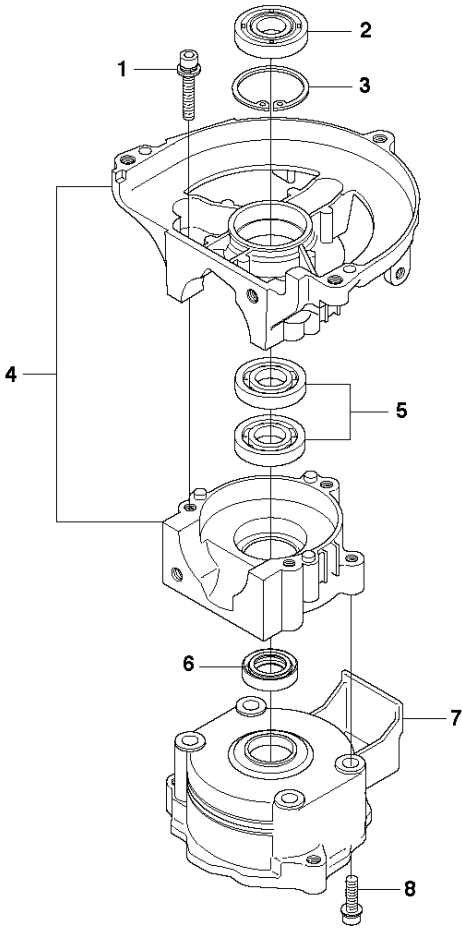

G 123HD60, HD60USA, HD65

GEAR HOUSING

123 HD65X, 20100600001-Current

Ref	Part No	Description	Remark	QTY KIT
1	544 29 18-01	SCREW		3
2	531 00 41-06	SEALING RING		1
3	531 00 41-05	RETAINER RING		1
4	544 29 26-01	CRANKCASE ASSY		1
5	531 00 41-10	BALL BEARING		2
6	531 00 41-07	SEALING RING		1
7	544 29 28-01	CLUTCH COVER		1
8	544 29 21-01	SCREW		4