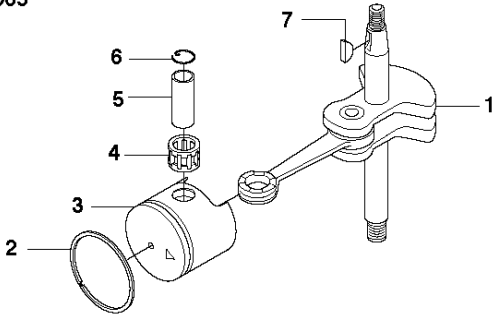

H 123HD60, HD60USA, HD65

PISTON & CRANKSHAFT

123 HD65X, 20100600001-Current

Ref	Part No	Description	Remark	QTY KIT
1	544 29 31-01	SHAFT ASSY		1
2	531 00 48-17	PISTON RING		1
3	531 00 48-16	DRIVE SHAFT		1
4	531 00 48-18	MACHINE HOLDER		1
5	531 00 40-88	PISTON BOLT		1
6	531 00 23-83	CLIP		2
7	531 00 24-02	KEY		1