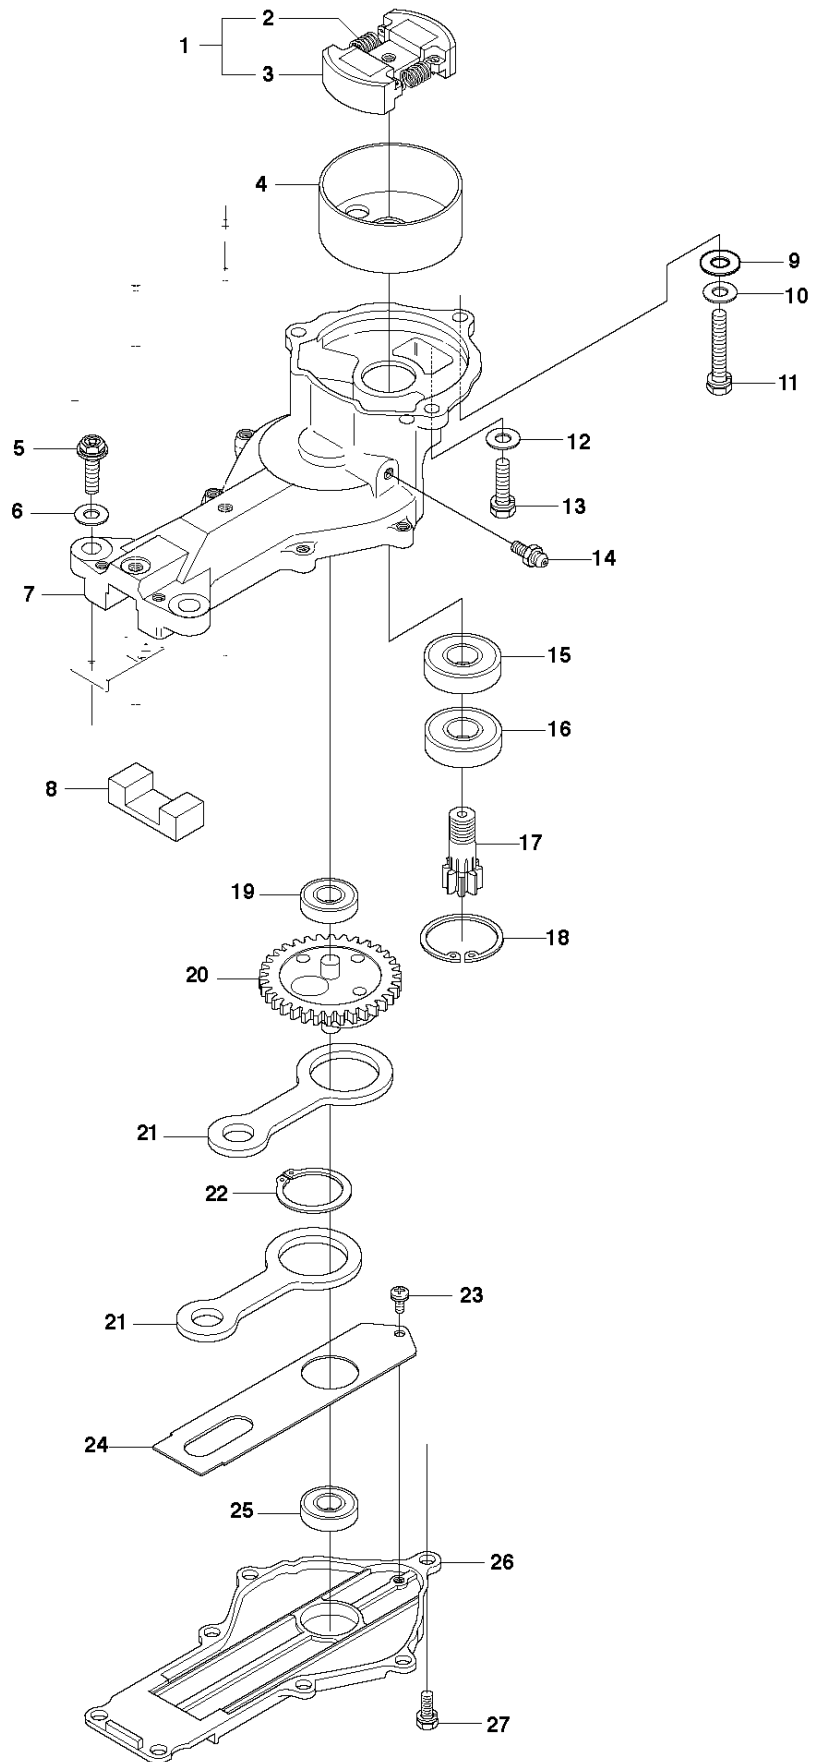

K 123HD60, HD60USA, HD65

GEAR HOUSING

123 HD65X, 20100600001-Current

Ref	Part No	Description	Remark	QTY	KIT
1	544 30 32-01	CLUTCH ASSY		1	
2	544 30 37-01	SPRING		2	1
3	544 30 35-01	CLUTCH SHOE		2	1
4	544 29 82-01	DRUM		1	
5	725 23 70-71	SCREW EHHM		2	
7	544 29 95-01	HOUSING		1	
8	544 30 24-01	FELT		1	
9	734 11 52-01	WASHER		1	
10	735 21 53-01	LOCKWASHER		1	
11	725 23 76-51	SCREW EHHM		1	
12	735 21 53-01	LOCKWASHER		2	
13	725 23 70-71	SCREW EHHM		2	
14	531 00 47-05	NIPPLE		1	
15	544 30 50-01	BEARING		1	
16	544 30 50-01	BEARING		1	
17	544 29 96-01	PINION		1	
18	544 30 22-01	SNAP RING		1	
19	544 29 92-01	BEARING		1	
20	544 30 01-01	CRANK		1	
21	544 30 03-01	ROD		2	
22	544 30 51-01	SNAP RING		1	
23	544 30 27-01	SCREW		1	
24	544 30 26-01	PLATE		1	
25	544 29 92-01	BEARING		1	
26	544 30 25-01	HOUSING		1	
27	544 30 20-01	SCREW		7