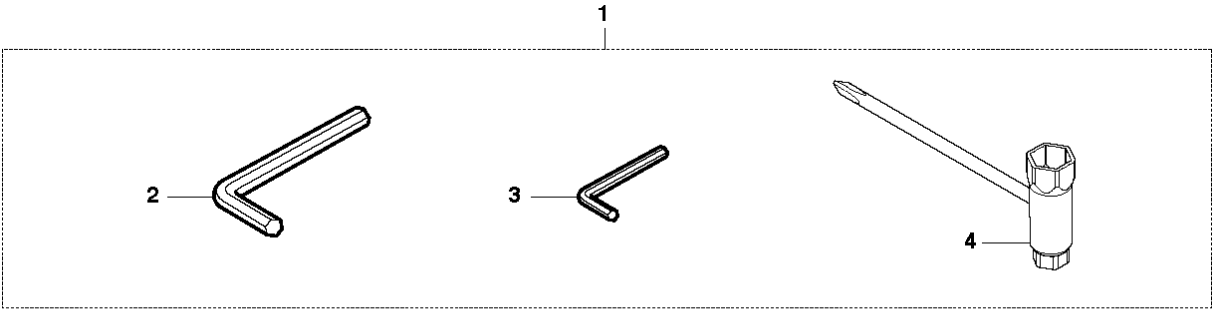

SPARE PARTS LIST

HEDGE TRIMMERS/POLE HEDGE
TRIMMERS

123 HD65X, 20100600001-Current

ACCESSORIES

123 HD65X, 20100600001-Current

Ref	Part No	Description	Remark	QTY	KIT
1	504 04 46-01	ACCESSORY BAG		1	
2	504 04 45-01	HEX KEY		1	1
3	504 04 44-01	HEX KEY		1	1
4	504 04 43-01	COMBINATION WRENCH		1	1
5	531 00 75-13	GREASE	UL22	1	
6	531 00 75-12	GREASE	UL21	1	
7	531 00 92-05	GREASE		1	