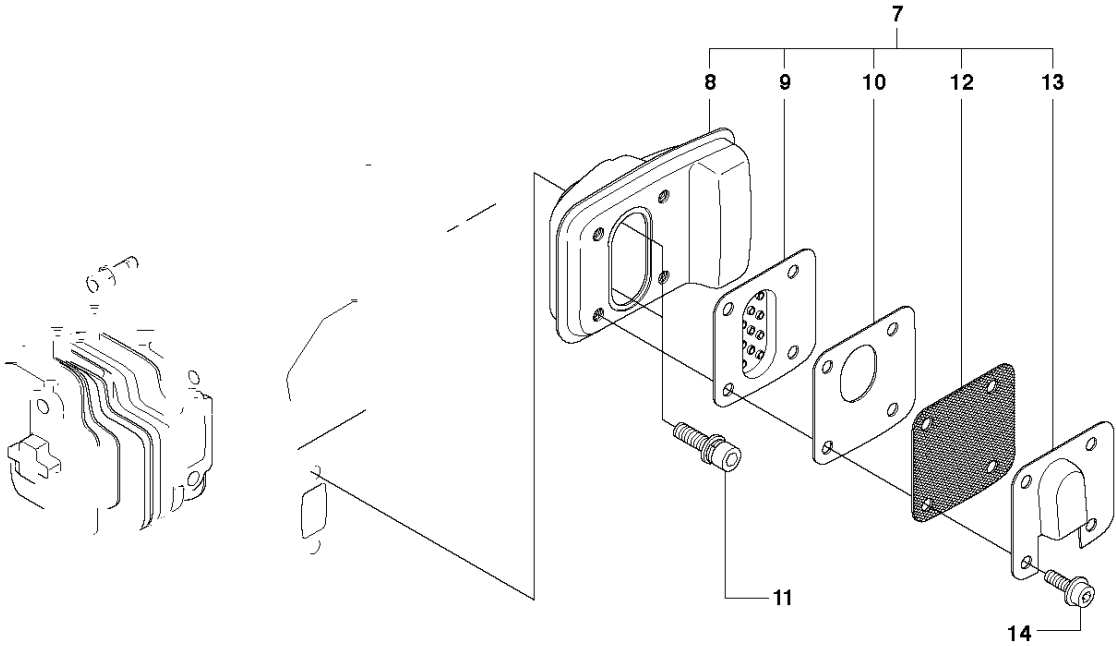

F 123HD60, HD60USA, HD65

MUFFLER

123 HD65X, 20100600001-Current

Ref	Part No	Description	Remark	QTY	KIT
1	531 00 48-54	SPRING PIN		1	
2	544 29 55-01	SCREW		2	
3	531 00 48-02	GEAR		1	
4	531 00 48-06	SHAFT		1	
5	544 30 38-01	MUFFLER		1	
6	544 29 24-01	SCREW		2	
7	504 09 49-01	MUFFLER ASSY	US Only	1	
8	531 00 48-07	SPACER		1	7
9	531 00 48-08	END PLATE		1	7
10	531 00 48-10	SHAFT		1	7
11	504 09 50-01	SCREW		2	
12	531 00 48-09	BEARING PLATE		1	7
13	531 00 48-11	NUT		1	7
14	504 04 39-01	SCREW		4