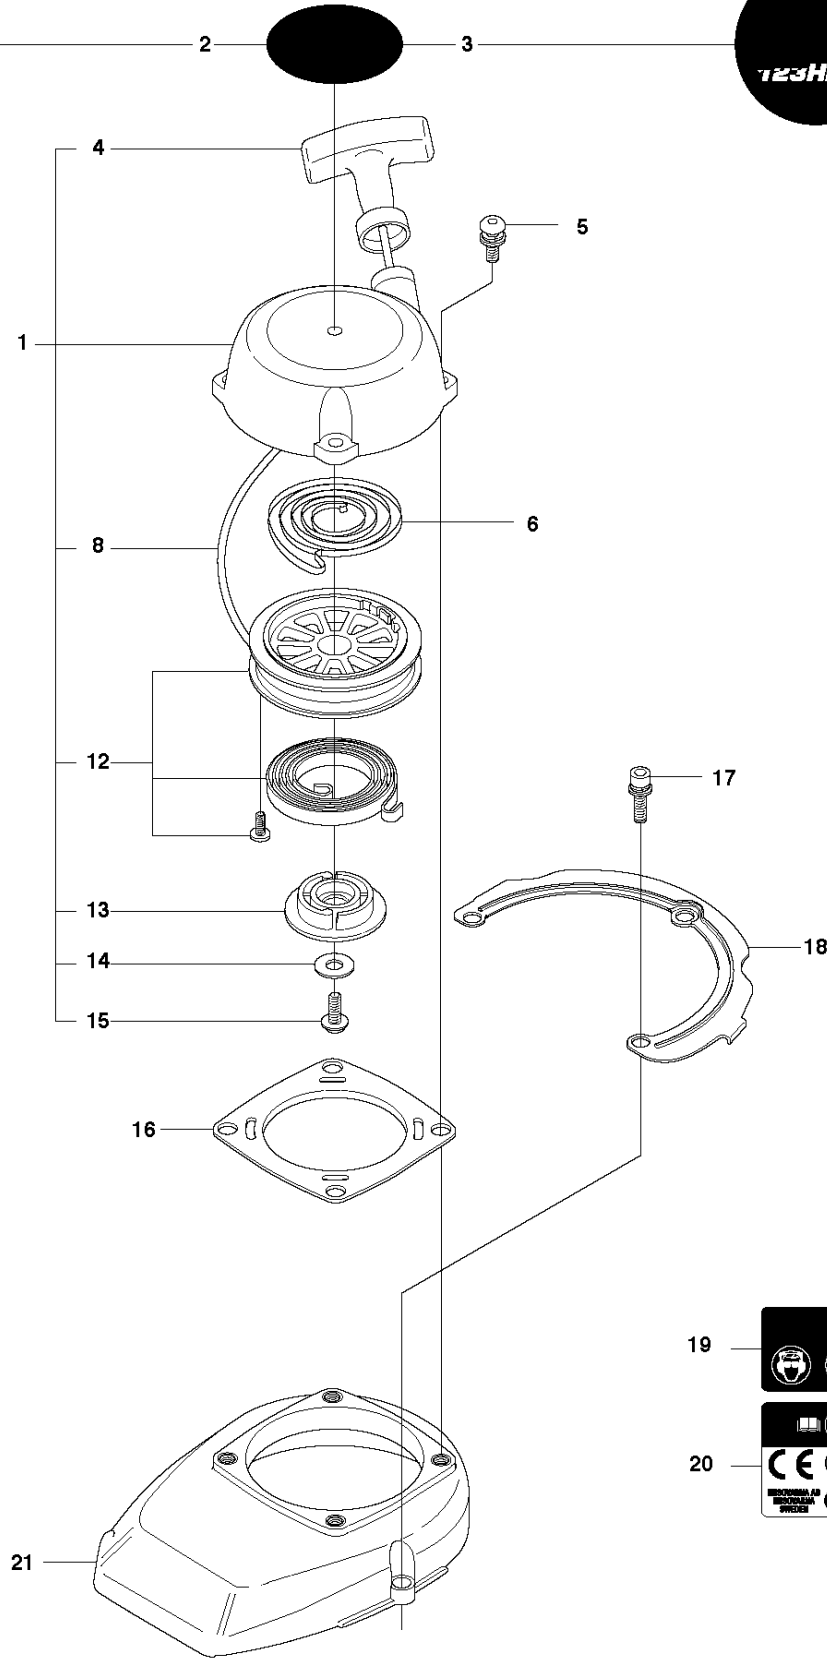

SPARE PARTS LIST

HEDGE TRIMMERS/POLE HEDGE
TRIMMERS

123 HD65X, 20100600001-Current

ACCESSORIES

123 HD65X, 20100600001-Current

Ref	Part No	Description	Remark	QTY	KIT
1	504 04 46-01	ACCESSORY BAG		1	
2	504 04 45-01	HEX KEY		1	1
3	504 04 44-01	HEX KEY		1	1
4	504 04 43-01	COMBINATION WRENCH		1	1
5	531 00 75-13	GREASE	UL22	1	
6	531 00 75-12	GREASE	UL21	1	
7	531 00 92-05	GREASE		1	

A 123HD60, HD60USA, HD65

STARTER

123 HD65X, 20100600001-Current

Ref	Part No	Description	Remark	QTY	KIT
1	544 30 46-01	STARTER ASSY		1	
2	544 38 32-01	DECAL	123HD60	1	
3	504 04 38-01	DECAL	123HD65	1	
4	544 30 47-01	STARTER HANDLE		1	1
5	544 29 33-01	SCREW		4	
6	544 30 39-01	RECOIL SPRING		1	1
8	544 30 42-01	STARTER CORD		1	1
12	544 30 40-01	SPRING CASSETTE ASSY		1	1
13	544 30 41-01	STARTER PULLEY		1	1
14	544 29 67-01	WASHER		1	1
15	544 29 74-01	SCREW		1	1
16	544 29 34-01	PLATE		1	
17	544 29 19-01	SCREW		3	
18	544 30 45-01	PLATE		1	
19	544 11 07-02	LABEL	US, AU	1	
20	544 05 76-02	LABEL	EC	1	
21	531 00 48-24	COVER		1	

B 123HD60, HD60USA, HD65

COVER

123 HD65X, 20100600001-Current

Ref	Part No	Description	Remark	QTY KIT
1	531 00 48-12	PULL ROD	US Only	1
2	544 29 21-01	SCREW		1
3	576 20 78-01	WASHER		2
4	544 29 30-01	MUFFLER COVER		1
5	544 29 21-01	SCREW		1
6	544 29 37-01	KNOB		1
7	544 29 53-01	CYLINDER COVER		1

FUEL TANK

123 HD65X, 20100600001-Current

Ref	Part No	Description	Remark	QTY KIT
1	544 30 49-01	TANK CAP ASSY		1
2	531 00 24-15	CLIP		1
3	531 00 47-38	HOSE		1
4	544 29 38-01	GROMMET		1
5	531 00 78-15	HOSE		1
6	531 00 24-15	CLIP		1
7	531 00 47-37	FILTER		1
8	544 29 27-01	FUEL TANK		1
9	531 00 48-32	EXPANDER		2
10	531 00 48-33	PIPE		1