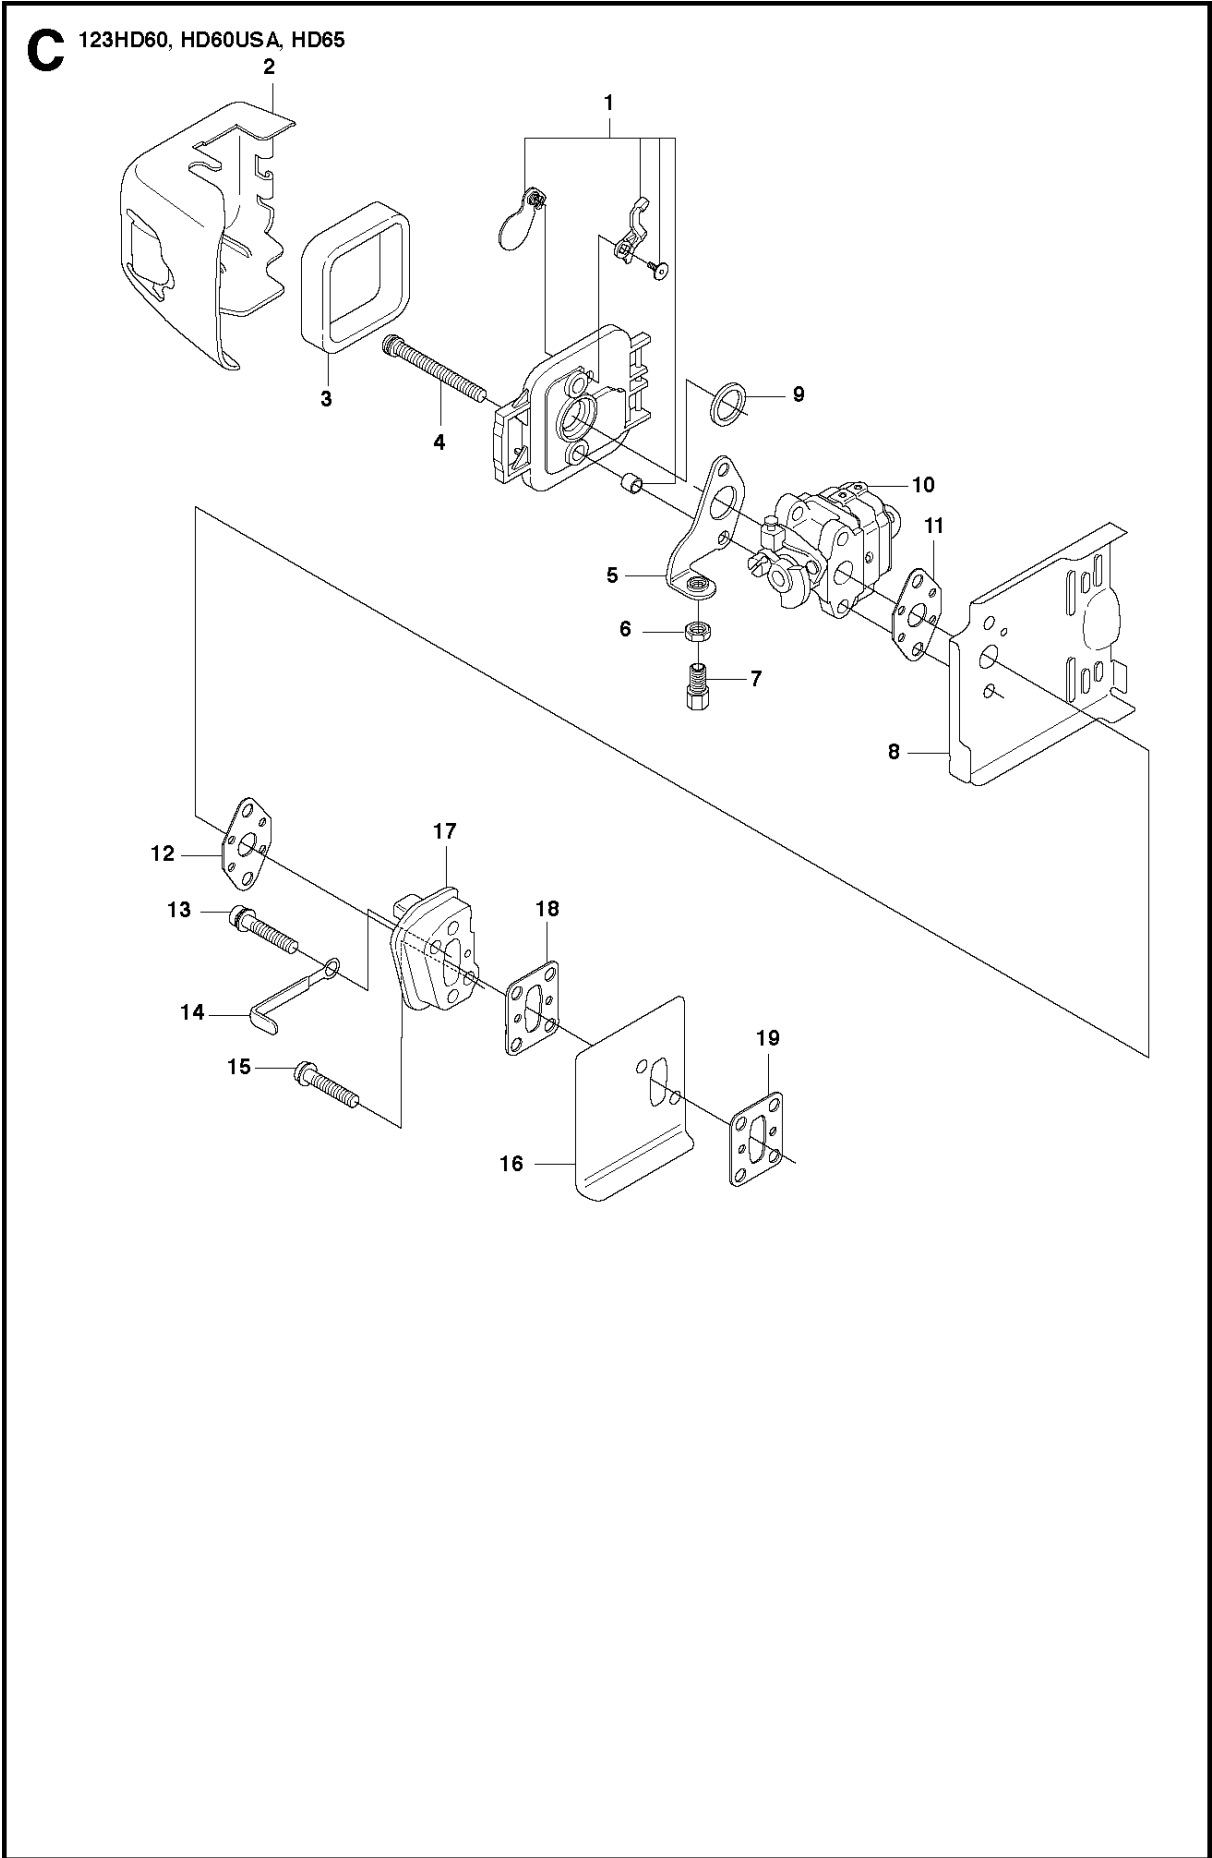

SPARE PARTS LIST

HEDGE TRIMMERS/POLE HEDGE
TRIMMERS

123 HD65X, 20100600001-Current

ACCESSORIES

123 HD65X, 20100600001-Current

Ref	Part No	Description	Remark	QTY	KIT
1	504 04 46-01	ACCESSORY BAG		1	
2	504 04 45-01	HEX KEY		1	1
3	504 04 44-01	HEX KEY		1	1
4	504 04 43-01	COMBINATION WRENCH		1	1
5	531 00 75-13	GREASE	UL22	1	
6	531 00 75-12	GREASE	UL21	1	
7	531 00 92-05	GREASE		1	

A 123HD60, HD60USA, HD65

STARTER

123 HD65X, 20100600001-Current

Ref	Part No	Description	Remark	QTY	KIT
1	544 30 46-01	STARTER ASSY		1	
2	544 38 32-01	DECAL	123HD60	1	
3	504 04 38-01	DECAL	123HD65	1	
4	544 30 47-01	STARTER HANDLE		1	1
5	544 29 33-01	SCREW		4	
6	544 30 39-01	RECOIL SPRING		1	1
8	544 30 42-01	STARTER CORD		1	1
12	544 30 40-01	SPRING CASSETTE ASSY		1	1
13	544 30 41-01	STARTER PULLEY		1	1
14	544 29 67-01	WASHER		1	1
15	544 29 74-01	SCREW		1	1
16	544 29 34-01	PLATE		1	
17	544 29 19-01	SCREW		3	
18	544 30 45-01	PLATE		1	
19	544 11 07-02	LABEL	US, AU	1	
20	544 05 76-02	LABEL	EC	1	
21	531 00 48-24	COVER		1	

B 123HD60, HD60USA, HD65

COVER

123 HD65X, 20100600001-Current

Ref	Part No	Description	Remark	QTY KIT
1	531 00 48-12	PULL ROD	US Only	1
2	544 29 21-01	SCREW		1
3	576 20 78-01	WASHER		2
4	544 29 30-01	MUFFLER COVER		1
5	544 29 21-01	SCREW		1
6	544 29 37-01	KNOB		1
7	544 29 53-01	CYLINDER COVER		1