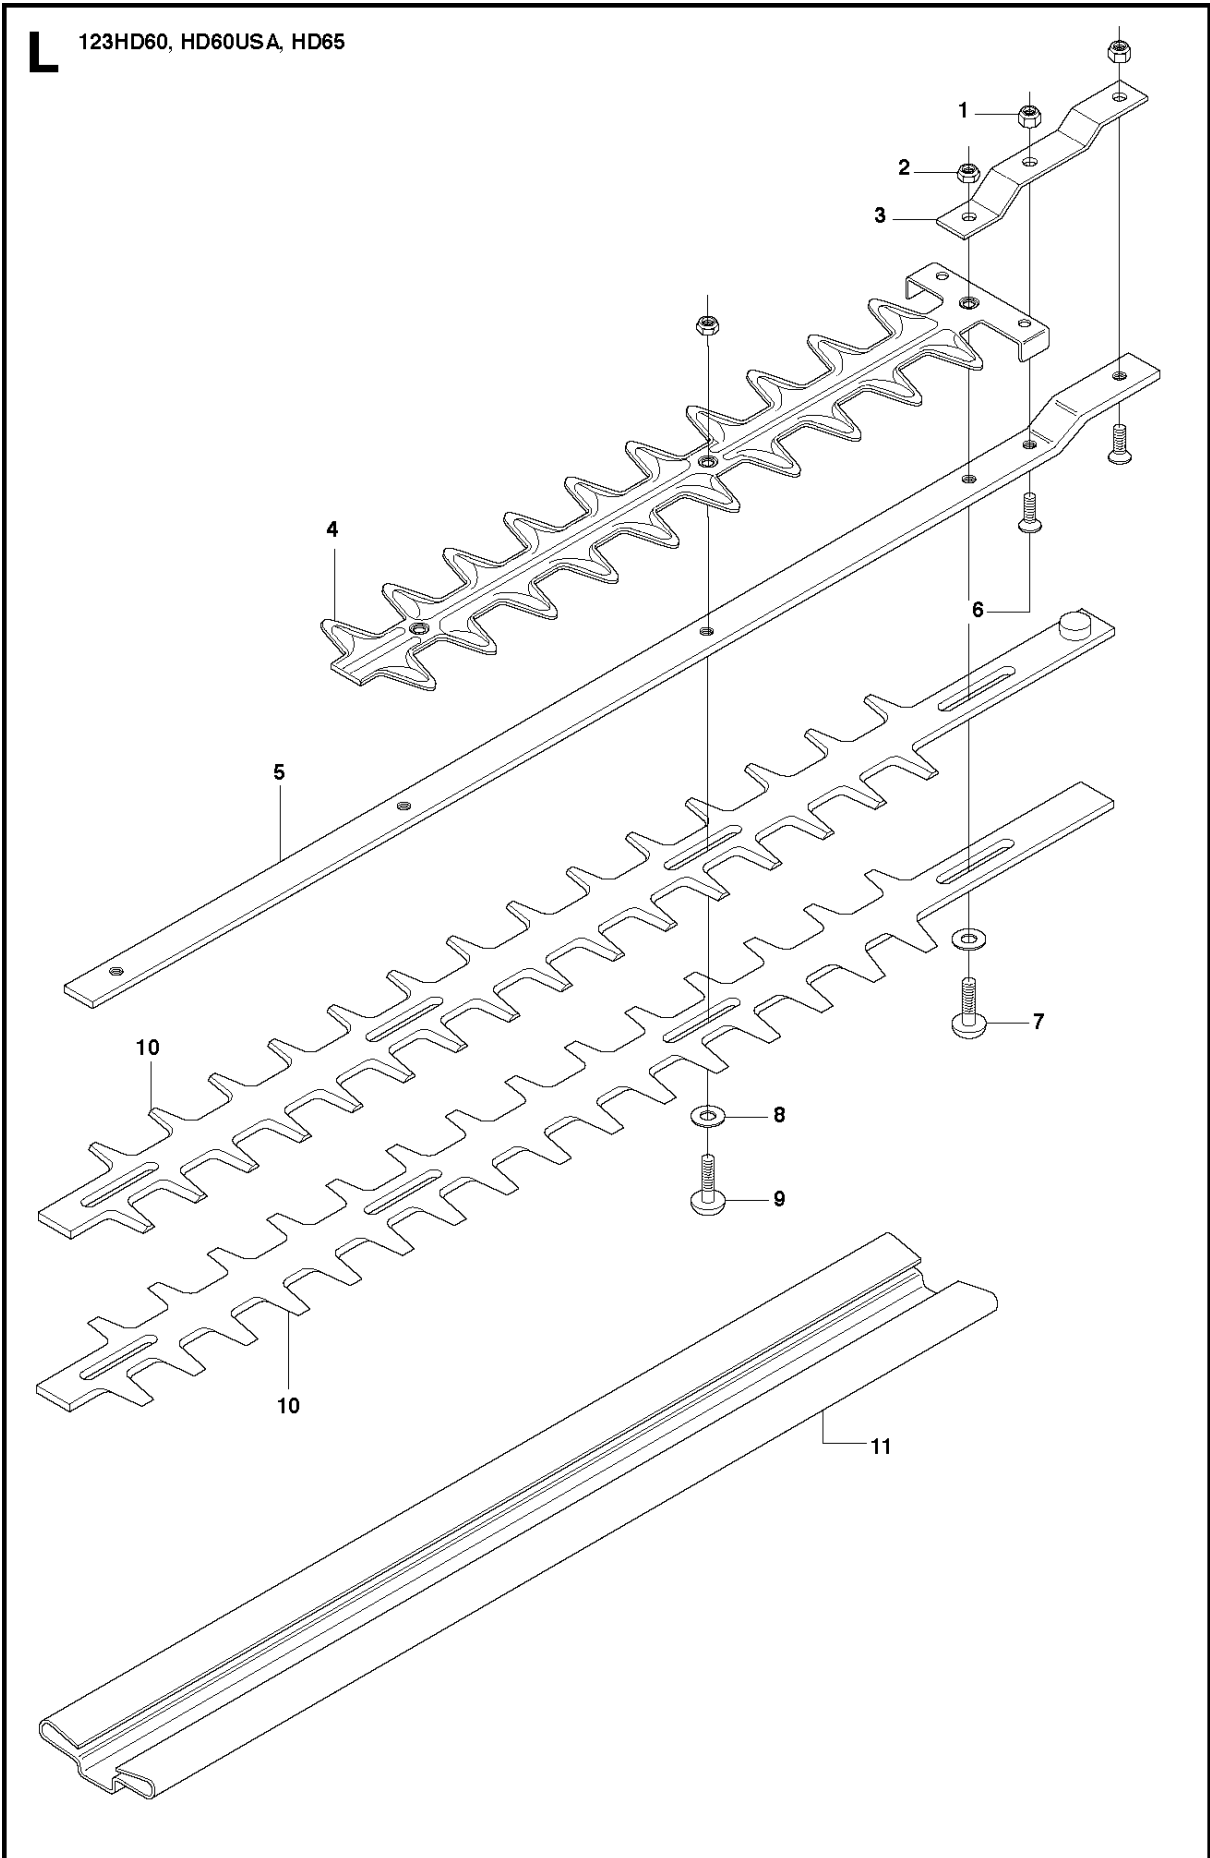

CUTTING EQUIPMENT

123 HD65X, 20100600001-Current

Ref	Part No	Description	Remark	QTY KIT
1	544 30 21-01	NUT		2
2	544 30 52-01	NUT		4
3	502 28 85-01	PLATE		1
4	544 29 89-01	BLADE GUARD HEDGETRIMMER	Changed design, now with 7 teeth	1
5	544 30 05-01	GUIDE PLATE	123HD60	1
5	504 04 40-01	GUIDE PLATE	123HD65	1
6	502 28 86-01	SCREW		2
7	531 00 47-17	SCREW		1
8	531 00 47-15	WASHER		4
9	531 00 47-16	SCREW		3
10	544 30 18-01	BLADE	123HD60	1
10	504 04 41-01	BLADE	123HD65	1
11	544 29 94-01	TRANSPORT GUARD	123HD60	1
11	504 04 42-01	COVER	123HD65	1