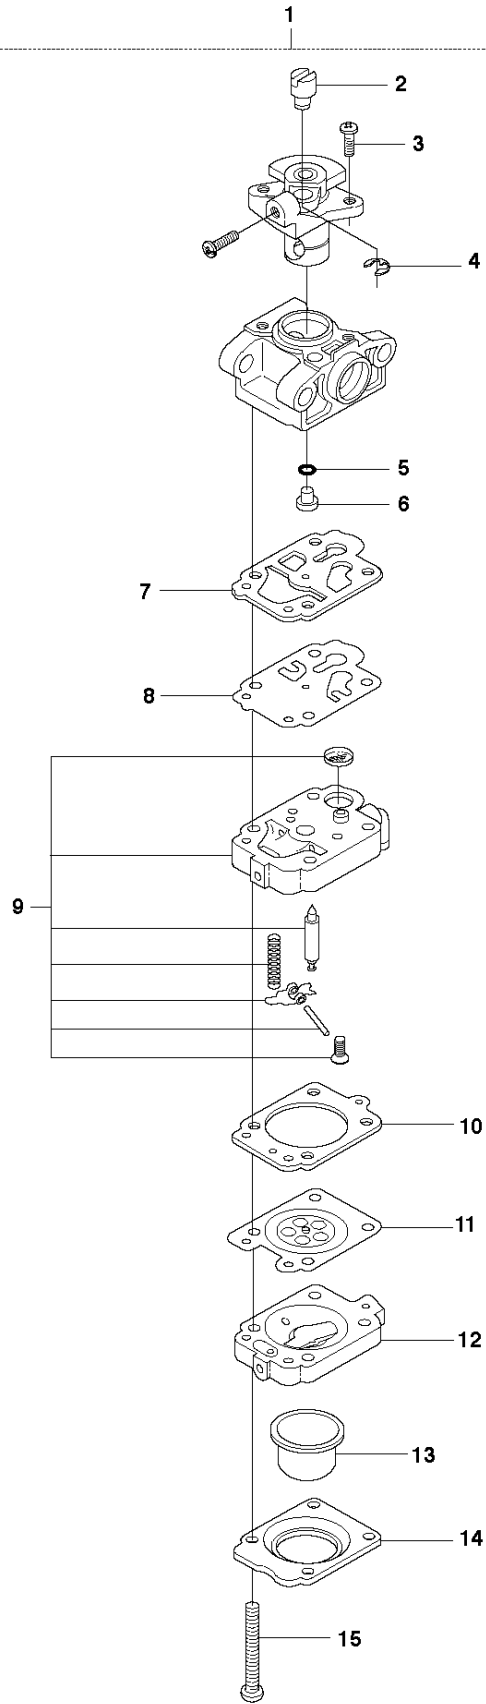

M 123HD60, HD60USA, HD65

Walbro WYL

CARBURETOR

123 HD65X, 20100600001-Current

Ref	Part No	Description	Remark	QTY KIT	
1	544 30 43-01	CARBURETTOR	Walbro WYL	1	
2	531 00 24-42	CONNECTION		1	1
3	531 00 48-43	RING		2	1
4	531 00 24-39	CIRCLIP		1	1
5	531 00 77-91	RING		1	1
6	544 29 80-01	MAIN JET		1	1
7	531 00 48-36	MOULDING		1	1
8	531 00 48-37	SPÄNNHJUL		1	1
9	544 29 23-01	PUMP HOUSING		1	1
10	531 00 77-94	GASKET		1	1
11	544 29 59-01	DIAPHRAGM CARBURETTOR		1	1
12	531 00 77-95	HOUSING		1	1
13	531 00 24-36	BULB		1	1
14	531 00 77-96	PLATE		1	1
15	531 00 77-97	SCREW		4	1