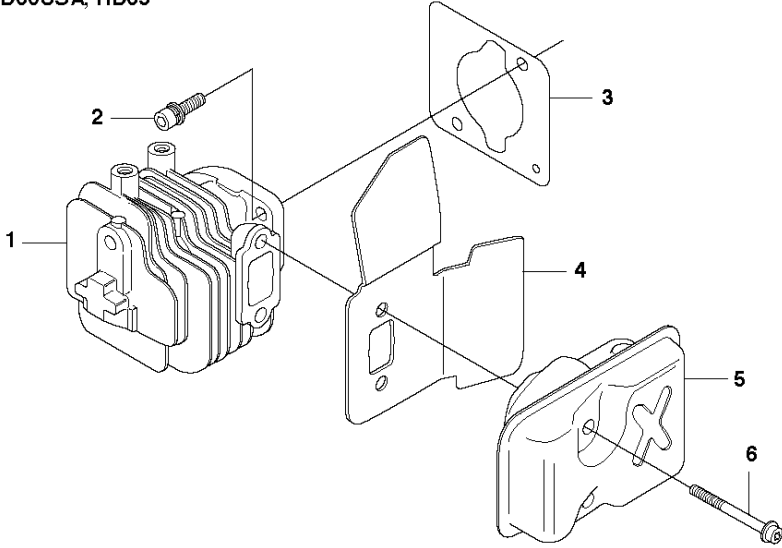

F 123HD60, HD60USA, HD65

MUFFLER

123 HD65X, 20100600001-Current

Ref	Part No	Description	Remark	QTY	KIT
1	531 00 48-54	SPRING PIN		1	
2	544 29 55-01	SCREW		2	
3	531 00 48-02	GEAR		1	
4	531 00 48-06	SHAFT		1	
5	544 30 38-01	MUFFLER		1	
6	544 29 24-01	SCREW		2	
7	504 09 49-01	MUFFLER ASSY	US Only	1	
8	531 00 48-07	SPACER		1	7
9	531 00 48-08	END PLATE		1	7
10	531 00 48-10	SHAFT		1	7
11	504 09 50-01	SCREW		2	
12	531 00 48-09	BEARING PLATE		1	7
13	531 00 48-11	NUT		1	7
14	504 04 39-01	SCREW		4