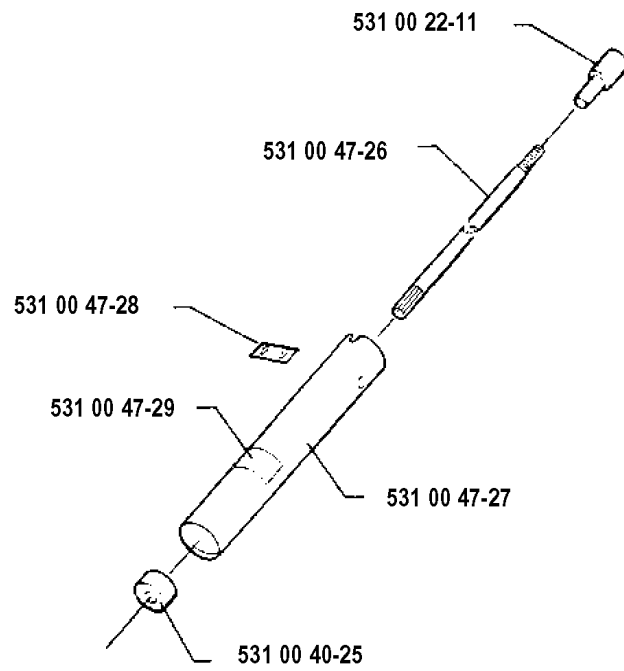

SPARE PARTS LIST

HEDGE TRIMMERS/POLE HEDGE
TRIMMERS

132 LD, 1993-05

A

compl 531 00 47-01

CLUTCH & OIL PUMP

132 LD, 1993-05

Part No	Description	Remark	QTY KIT
531 00 47-01	CUTTER ASSY		1
531 00 47-02	CONNECTION		1
531 00 47-03	GEAR HOUSING		1
531 00 47-04	PLATE GUIDE		1
531 00 47-05	NIPPLE		1
531 00 47-06	PINION		1
531 00 47-07	CRANK GEAR		1
531 00 47-08	PLATE		1
531 00 47-09	ROD ASSY		1
531 00 47-09	ROD ASSY		1
531 00 47-10	BLADE		1
531 00 47-11	PLATE		1
531 00 47-12	FELT		1
531 00 47-13	BLADE		1
531 00 47-14	GEAR HOUSING		1
531 00 47-15	WASHER		1
531 00 47-15	WASHER		1
531 00 47-16	SCREW		1
531 00 47-17	SCREW		1
531 00 47-18	HOLDER		1
531 00 47-19	DECAL		1
724 12 19-01	SCREW CRPANM		1
724 33 25-01	SCREW		1
724 33 31-01	SCREW		1
725 23 29-71	SCREW EHHM		1
725 23 31-71	SCREW EHHM		1
725 23 70-71	SCREW EHHM		1
725 23 74-71	SCREW EHHM		1
731 71 14-51	HEXAGON NUT FLANGE		1
732 21 16-01	LOCK NUT		1
738 21 01-03	BALL BEARING		1
738 21 98-01	BALL BEARING		1
738 21 98-01	BALL BEARING		1

B

* compl 531 00 47-20

GEAR HOUSING

132 LD, 1993-05

Part No	Description	Remark	QTY KIT
531 00 22-11	ADAPTER		1
531 00 40-25	BUSHING		1
531 00 47-20	BEVEL GEAR		1
531 00 47-21	HOUSING		1
531 00 47-22	NIPPLE		1
531 00 47-24	SHAFT		1
531 00 47-25	PINION GEAR		1
531 00 47-26	DRIVE SHAFT		1
531 00 47-27	TUBE		1
531 00 47-28	DECAL		1
531 00 47-29	DECAL		1
531 00 47-53	STATOR		1
725 23 27-71	SCREW EHHM		1
725 23 33-71	SCREW EHHM		1
735 31 11-41	RETAINER RING		1
735 31 25-10	CIRCLIP		1
735 31 31-10	CIRCLIP		1
738 21 98-00	BALL BEARING		1
738 21 99-00	BALL BEARING		1
738 21 99-01	BALL BEARING		1
738 22 01-19	BALL BEARING		1