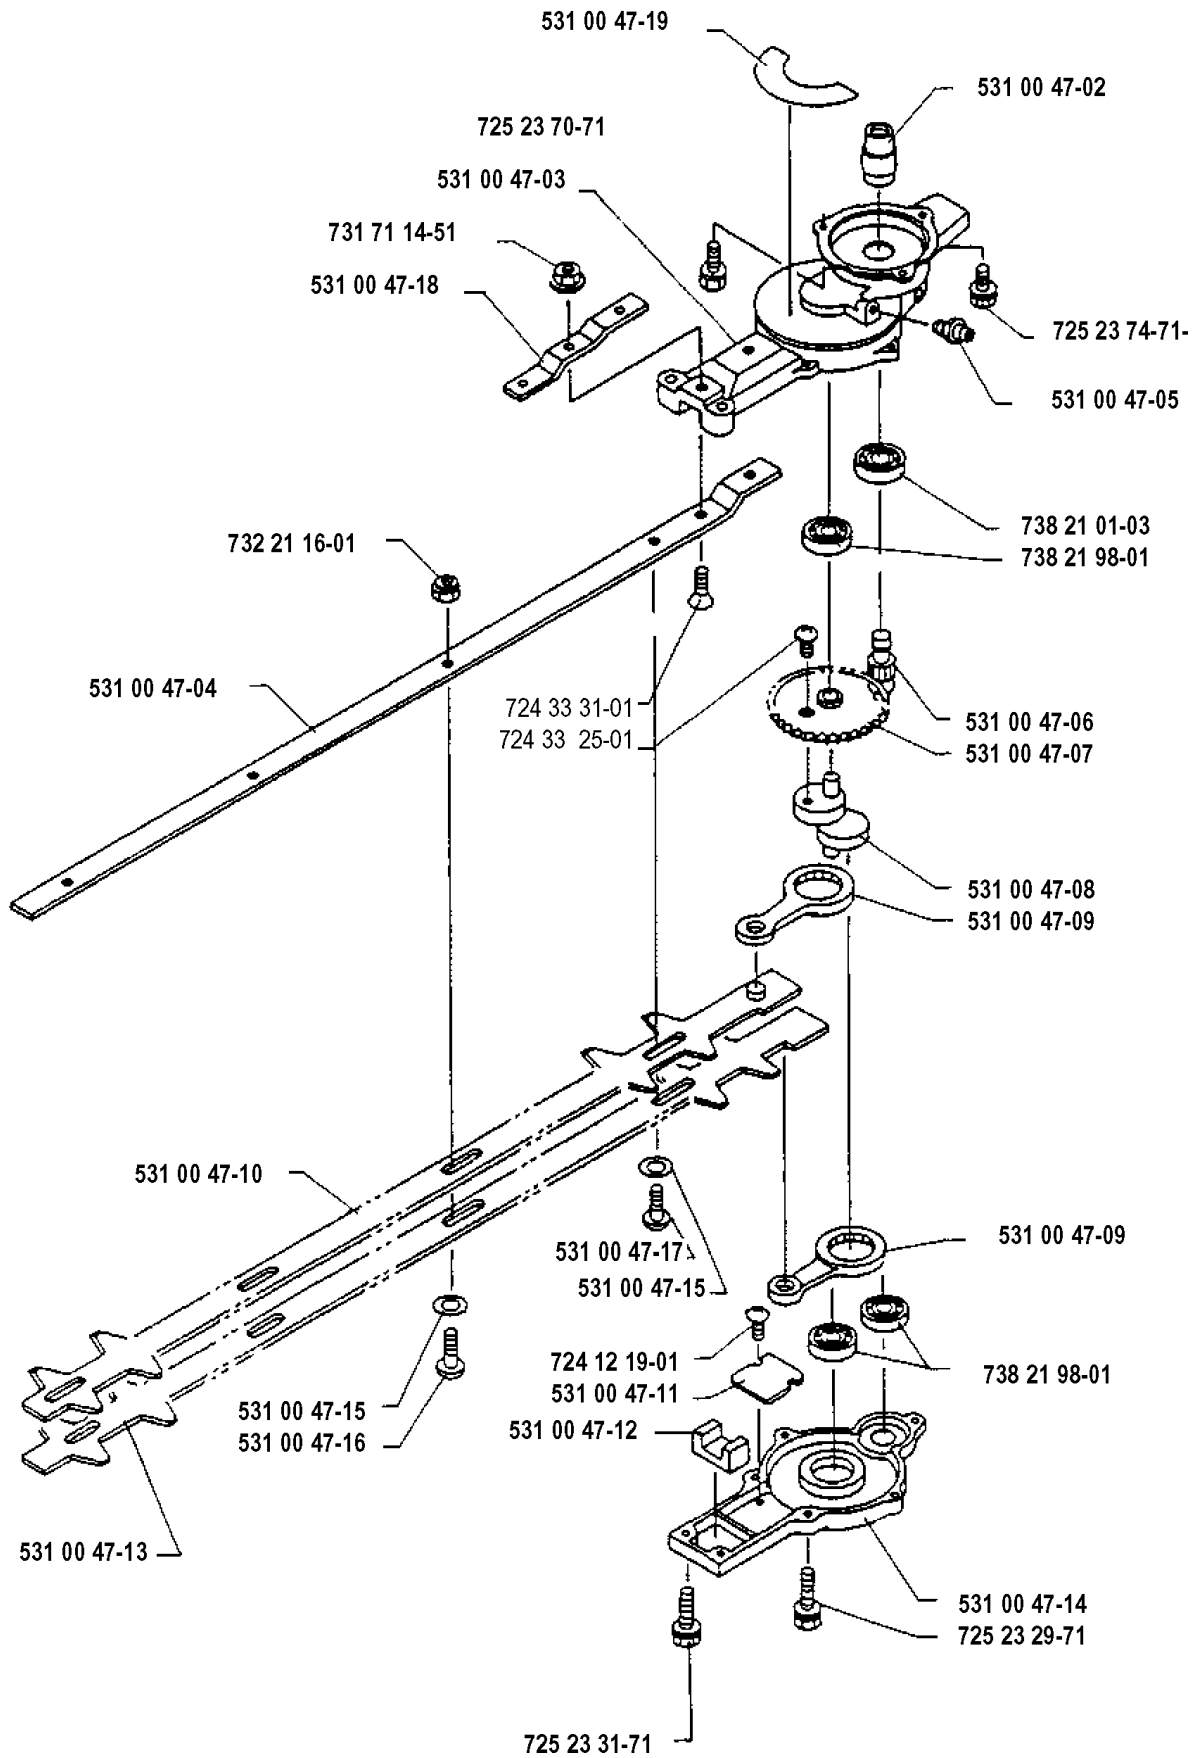

SPARE PARTS LIST

HEDGE TRIMMERS/POLE HEDGE
TRIMMERS

132 LD, 1993-05

A

compl 531 00 47-01

CLUTCH & OIL PUMP

132 LD, 1993-05

Part No	Description	Remark	QTY KIT
531 00 47-01	CUTTER ASSY		1
531 00 47-02	CONNECTION		1
531 00 47-03	GEAR HOUSING		1
531 00 47-04	PLATE GUIDE		1
531 00 47-05	NIPPLE		1
531 00 47-06	PINION		1
531 00 47-07	CRANK GEAR		1
531 00 47-08	PLATE		1
531 00 47-09	ROD ASSY		1
531 00 47-09	ROD ASSY		1
531 00 47-10	BLADE		1
531 00 47-11	PLATE		1
531 00 47-12	FELT		1
531 00 47-13	BLADE		1
531 00 47-14	GEAR HOUSING		1
531 00 47-15	WASHER		1
531 00 47-15	WASHER		1
531 00 47-16	SCREW		1
531 00 47-17	SCREW		1
531 00 47-18	HOLDER		1
531 00 47-19	DECAL		1
724 12 19-01	SCREW CRPANM		1
724 33 25-01	SCREW		1
724 33 31-01	SCREW		1
725 23 29-71	SCREW EHHM		1
725 23 31-71	SCREW EHHM		1
725 23 70-71	SCREW EHHM		1
725 23 74-71	SCREW EHHM		1
731 71 14-51	HEXAGON NUT FLANGE		1
732 21 16-01	LOCK NUT		1
738 21 01-03	BALL BEARING		1
738 21 98-01	BALL BEARING		1
738 21 98-01	BALL BEARING		1

B

* compl 531 00 47-20

GEAR HOUSING

132 LD, 1993-05

Part No	Description	Remark	QTY KIT
531 00 22-11	ADAPTER		1
531 00 40-25	BUSHING		1
531 00 47-20	BEVEL GEAR		1
531 00 47-21	HOUSING		1
531 00 47-22	NIPPLE		1
531 00 47-24	SHAFT		1
531 00 47-25	PINION GEAR		1
531 00 47-26	DRIVE SHAFT		1
531 00 47-27	TUBE		1
531 00 47-28	DECAL		1
531 00 47-29	DECAL		1
531 00 47-53	STATOR		1
725 23 27-71	SCREW EHHM		1
725 23 33-71	SCREW EHHM		1
735 31 11-41	RETAINER RING		1
735 31 25-10	CIRCLIP		1
735 31 31-10	CIRCLIP		1
738 21 98-00	BALL BEARING		1
738 21 99-00	BALL BEARING		1
738 21 99-01	BALL BEARING		1
738 22 01-19	BALL BEARING		1