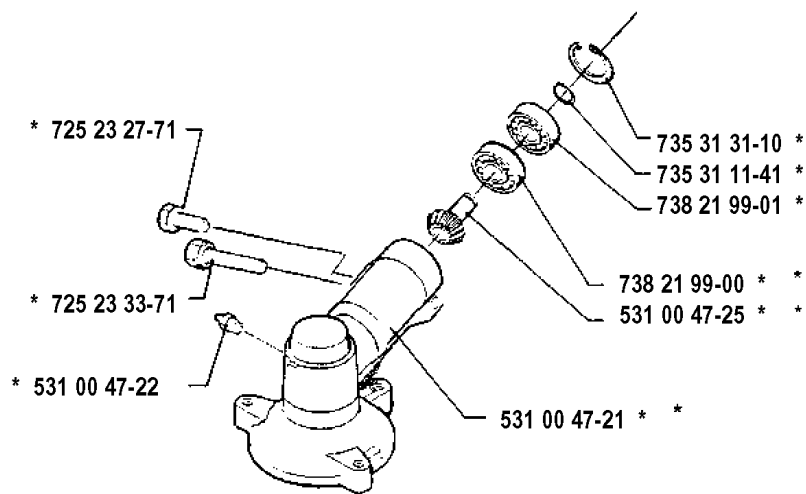

SPARE PARTS LIST

HEDGE TRIMMERS/POLE HEDGE
TRIMMERS

132 LD, 1993-05

A

compl 531 00 47-01

CLUTCH & OIL PUMP

132 LD, 1993-05

Part No	Description	Remark	QTY KIT
531 00 47-01	CUTTER ASSY		1
531 00 47-02	CONNECTION		1
531 00 47-03	GEAR HOUSING		1
531 00 47-04	PLATE GUIDE		1
531 00 47-05	NIPPLE		1
531 00 47-06	PINION		1
531 00 47-07	CRANK GEAR		1
531 00 47-08	PLATE		1
531 00 47-09	ROD ASSY		1
531 00 47-09	ROD ASSY		1
531 00 47-10	BLADE		1
531 00 47-11	PLATE		1
531 00 47-12	FELT		1
531 00 47-13	BLADE		1
531 00 47-14	GEAR HOUSING		1
531 00 47-15	WASHER		1
531 00 47-15	WASHER		1
531 00 47-16	SCREW		1
531 00 47-17	SCREW		1
531 00 47-18	HOLDER		1
531 00 47-19	DECAL		1
724 12 19-01	SCREW CRPANM		1
724 33 25-01	SCREW		1
724 33 31-01	SCREW		1
725 23 29-71	SCREW EHHM		1
725 23 31-71	SCREW EHHM		1
725 23 70-71	SCREW EHHM		1
725 23 74-71	SCREW EHHM		1
731 71 14-51	HEXAGON NUT FLANGE		1
732 21 16-01	LOCK NUT		1
738 21 01-03	BALL BEARING		1
738 21 98-01	BALL BEARING		1
738 21 98-01	BALL BEARING		1

B

* compl 531 00 47-20

GEAR HOUSING

132 LD, 1993-05

Part No	Description	Remark	QTY KIT
531 00 22-11	ADAPTER		1
531 00 40-25	BUSHING		1
531 00 47-20	BEVEL GEAR		1
531 00 47-21	HOUSING		1
531 00 47-22	NIPPLE		1
531 00 47-24	SHAFT		1
531 00 47-25	PINION GEAR		1
531 00 47-26	DRIVE SHAFT		1
531 00 47-27	TUBE		1
531 00 47-28	DECAL		1
531 00 47-29	DECAL		1
531 00 47-53	STATOR		1
725 23 27-71	SCREW EHHM		1
725 23 33-71	SCREW EHHM		1
735 31 11-41	RETAINER RING		1
735 31 25-10	CIRCLIP		1
735 31 31-10	CIRCLIP		1
738 21 98-00	BALL BEARING		1
738 21 99-00	BALL BEARING		1
738 21 99-01	BALL BEARING		1
738 22 01-19	BALL BEARING		1