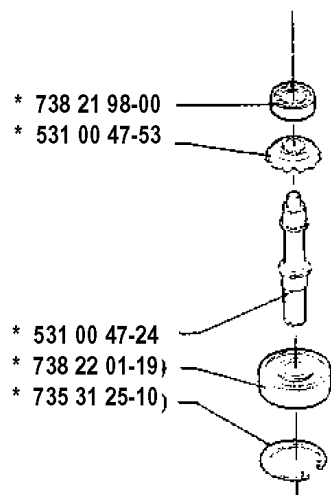

SPARE PARTS LIST

HEDGE TRIMMERS/POLE HEDGE
TRIMMERS

132 LD, 1993-05

A

compl 531 00 47-01

CLUTCH & OIL PUMP

132 LD, 1993-05

Part No	Description	Remark	QTY KIT
531 00 47-01	CUTTER ASSY		1
531 00 47-02	CONNECTION		1
531 00 47-03	GEAR HOUSING		1
531 00 47-04	PLATE GUIDE		1
531 00 47-05	NIPPLE		1
531 00 47-06	PINION		1
531 00 47-07	CRANK GEAR		1
531 00 47-08	PLATE		1
531 00 47-09	ROD ASSY		1
531 00 47-09	ROD ASSY		1
531 00 47-10	BLADE		1
531 00 47-11	PLATE		1
531 00 47-12	FELT		1
531 00 47-13	BLADE		1
531 00 47-14	GEAR HOUSING		1
531 00 47-15	WASHER		1
531 00 47-15	WASHER		1
531 00 47-16	SCREW		1
531 00 47-17	SCREW		1
531 00 47-18	HOLDER		1
531 00 47-19	DECAL		1
724 12 19-01	SCREW CRPANM		1
724 33 25-01	SCREW		1
724 33 31-01	SCREW		1
725 23 29-71	SCREW EHHM		1
725 23 31-71	SCREW EHHM		1
725 23 70-71	SCREW EHHM		1
725 23 74-71	SCREW EHHM		1
731 71 14-51	HEXAGON NUT FLANGE		1
732 21 16-01	LOCK NUT		1
738 21 01-03	BALL BEARING		1
738 21 98-01	BALL BEARING		1
738 21 98-01	BALL BEARING		1

B

* compl 531 00 47-20

GEAR HOUSING

132 LD, 1993-05

Part No	Description	Remark	QTY KIT
531 00 22-11	ADAPTER		1
531 00 40-25	BUSHING		1
531 00 47-20	BEVEL GEAR		1
531 00 47-21	HOUSING		1
531 00 47-22	NIPPLE		1
531 00 47-24	SHAFT		1
531 00 47-25	PINION GEAR		1
531 00 47-26	DRIVE SHAFT		1
531 00 47-27	TUBE		1
531 00 47-28	DECAL		1
531 00 47-29	DECAL		1
531 00 47-53	STATOR		1
725 23 27-71	SCREW EHHM		1
725 23 33-71	SCREW EHHM		1
735 31 11-41	RETAINER RING		1
735 31 25-10	CIRCLIP		1
735 31 31-10	CIRCLIP		1
738 21 98-00	BALL BEARING		1
738 21 99-00	BALL BEARING		1
738 21 99-01	BALL BEARING		1
738 22 01-19	BALL BEARING		1