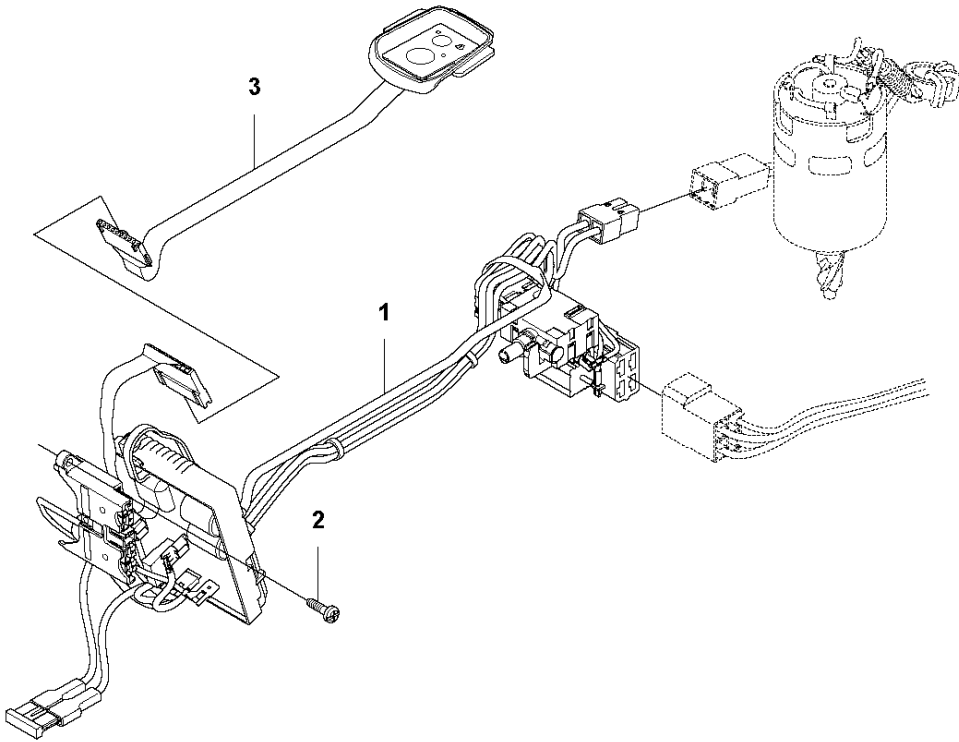

B 136 LiHD50
GEAR

BEVEL GEAR

136 LiHD50, 2012-08

Ref	Part No	Description	Remark	QTY KIT
1	582 38 64-01	GEAR CASE		1
2	582 38 66-01	PLATE		1
3	576 03 30-01	SCREW		6
4	581 27 42-01	MOTOR		1
5	581 27 44-01	GEAR		1

C 136 LiHD50
HANDLE

HANDLE

136 LiHD50, 2012-08

Ref	Part No	Description	Remark	QTY KIT
1	577 91 78-01	FRONT HANDLE ASSY		1
2	579 21 19-01	SCREW IHSCT		2

D 136 LiHD50
HOUSING

HOUSING

136 LiHD50, 2012-08

Ref	Part No	Description	Remark	QTY KIT
1	578 06 92-01	HOUSING		1
2	577 72 99-01	HANDGUARD		1
3	577 96 49-01	COVER		1
4	577 01 41-01	COVER		1
5	578 41 32-01	SPRING		1
6	578 41 33-01	LEVER		1
7	578 41 31-01	LEVER		1
8	578 06 91-01	HOUSING		1
9	579 21 19-01	SCREW IHSCT		19
10	577 72 23-01	HANDLE SHELL		1
11	577 99 65-01	SPRING		1
12	577 99 66-01	PUSH BUTTON		1
13	578 06 89-01	SKID PLATE		1
14	578 00 48-01	TYPE PLATE		1
15	578 78 91-01	LABEL		1
16	578 78 92-01	LABEL		1

E 136 LiHD50
ELECTRIC

Ref	Part No	Description	Remark	QTY KIT
1	578 09 38-01	HARNES ASSY		1
2	503 21 28-13	SCREW CCRPANT		2
3	578 10 31-01	KEYPAD ASSY		1

F 136 LiHD50
ACCESSORIES

ACCESSORIES

136 LiHD50, 2012-08

Ref	Part No	Description	Remark	QTY KIT
1	578 08 19-01	MAINS CABLE		1
2	579 13 06-01	MAINS CABLE		1

North America

BLi80 - 967 24 18-01
BLi150 - 967 24 19-01

QC330 - 966 73 06-03

ACCESSORIES

136 LiHD50, 2012-08