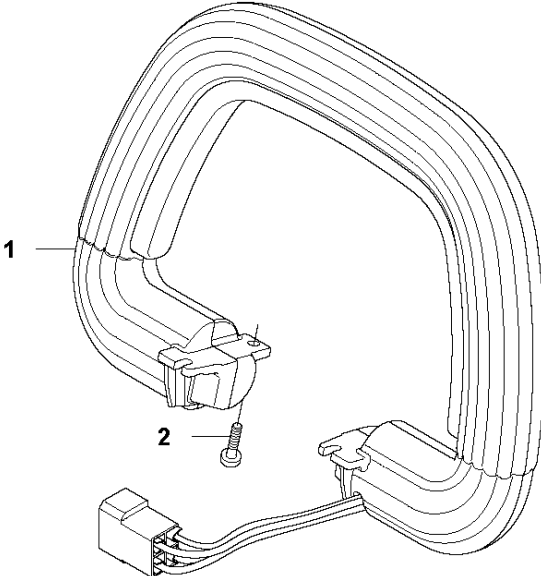

SPARE PARTS LIST

HEDGE TRIMMERS/POLE HEDGE
TRIMMERS

136 LiHD50, 2012-08

A 136 LiHD50
CUTTING

CUTTING BLADE

136 LiHD50, 2012-08

Ref	Part No	Description	Remark	QTY KIT
1	577 83 90-01	BLADE 50 ASSEMBLY		1
2	578 37 22-01	GASKET		1
3	577 95 02-01	BLADE SHEATH 50		1
4	581 27 96-01	PROTECTION		1

B 136 LiHD50
GEAR

BEVEL GEAR

136 LiHD50, 2012-08

Ref	Part No	Description	Remark	QTY KIT
1	582 38 64-01	GEAR CASE		1
2	582 38 66-01	PLATE		1
3	576 03 30-01	SCREW		6
4	581 27 42-01	MOTOR		1
5	581 27 44-01	GEAR		1

C 136 LiHD50
HANDLE

HANDLE

136 LiHD50, 2012-08

Ref	Part No	Description	Remark	QTY KIT
1	577 91 78-01	FRONT HANDLE ASSY		1
2	579 21 19-01	SCREW IHSCT		2

D 136 LiHD50
HOUSING

HOUSING

136 LiHD50, 2012-08

Ref	Part No	Description	Remark	QTY KIT
1	578 06 92-01	HOUSING		1
2	577 72 99-01	HANDGUARD		1
3	577 96 49-01	COVER		1
4	577 01 41-01	COVER		1
5	578 41 32-01	SPRING		1
6	578 41 33-01	LEVER		1
7	578 41 31-01	LEVER		1
8	578 06 91-01	HOUSING		1
9	579 21 19-01	SCREW IHSCT		19
10	577 72 23-01	HANDLE SHELL		1
11	577 99 65-01	SPRING		1
12	577 99 66-01	PUSH BUTTON		1
13	578 06 89-01	SKID PLATE		1
14	578 00 48-01	TYPE PLATE		1
15	578 78 91-01	LABEL		1
16	578 78 92-01	LABEL		1