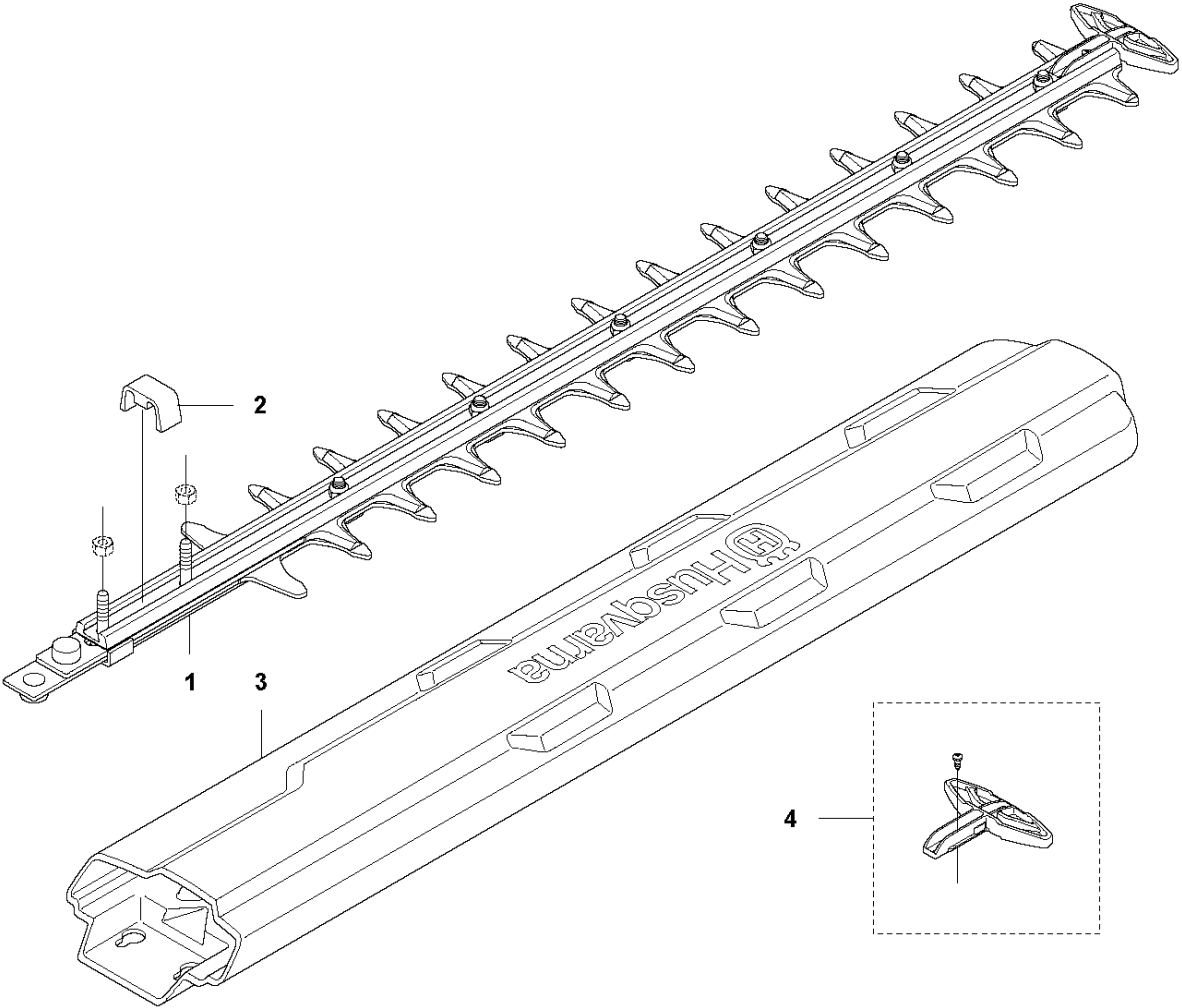

SPARE PARTS LIST

HEDGE TRIMMERS/POLE HEDGE
TRIMMERS

136 LiHD50, 2012-08

A 136 LiHD50
CUTTING

CUTTING BLADE

136 LiHD50, 2012-08

Ref	Part No	Description	Remark	QTY KIT
1	577 83 90-01	BLADE 50 ASSEMBLY		1
2	578 37 22-01	GASKET		1
3	577 95 02-01	BLADE SHEATH 50		1
4	581 27 96-01	PROTECTION		1

B 136 LiHD50
GEAR

BEVEL GEAR

136 LiHD50, 2012-08

Ref	Part No	Description	Remark	QTY KIT
1	582 38 64-01	GEAR CASE		1
2	582 38 66-01	PLATE		1
3	576 03 30-01	SCREW		6
4	581 27 42-01	MOTOR		1
5	581 27 44-01	GEAR		1

C 136 LiHD50
HANDLE

HANDLE

136 LiHD50, 2012-08

Ref	Part No	Description	Remark	QTY KIT
1	577 91 78-01	FRONT HANDLE ASSY		1
2	579 21 19-01	SCREW IHSCT		2

D 136 LiHD50
HOUSING

HOUSING

136 LiHD50, 2012-08

Ref	Part No	Description	Remark	QTY KIT
1	578 06 92-01	HOUSING		1
2	577 72 99-01	HANDGUARD		1
3	577 96 49-01	COVER		1
4	577 01 41-01	COVER		1
5	578 41 32-01	SPRING		1
6	578 41 33-01	LEVER		1
7	578 41 31-01	LEVER		1
8	578 06 91-01	HOUSING		1
9	579 21 19-01	SCREW IHSCT		19
10	577 72 23-01	HANDLE SHELL		1
11	577 99 65-01	SPRING		1
12	577 99 66-01	PUSH BUTTON		1
13	578 06 89-01	SKID PLATE		1
14	578 00 48-01	TYPE PLATE		1
15	578 78 91-01	LABEL		1
16	578 78 92-01	LABEL		1