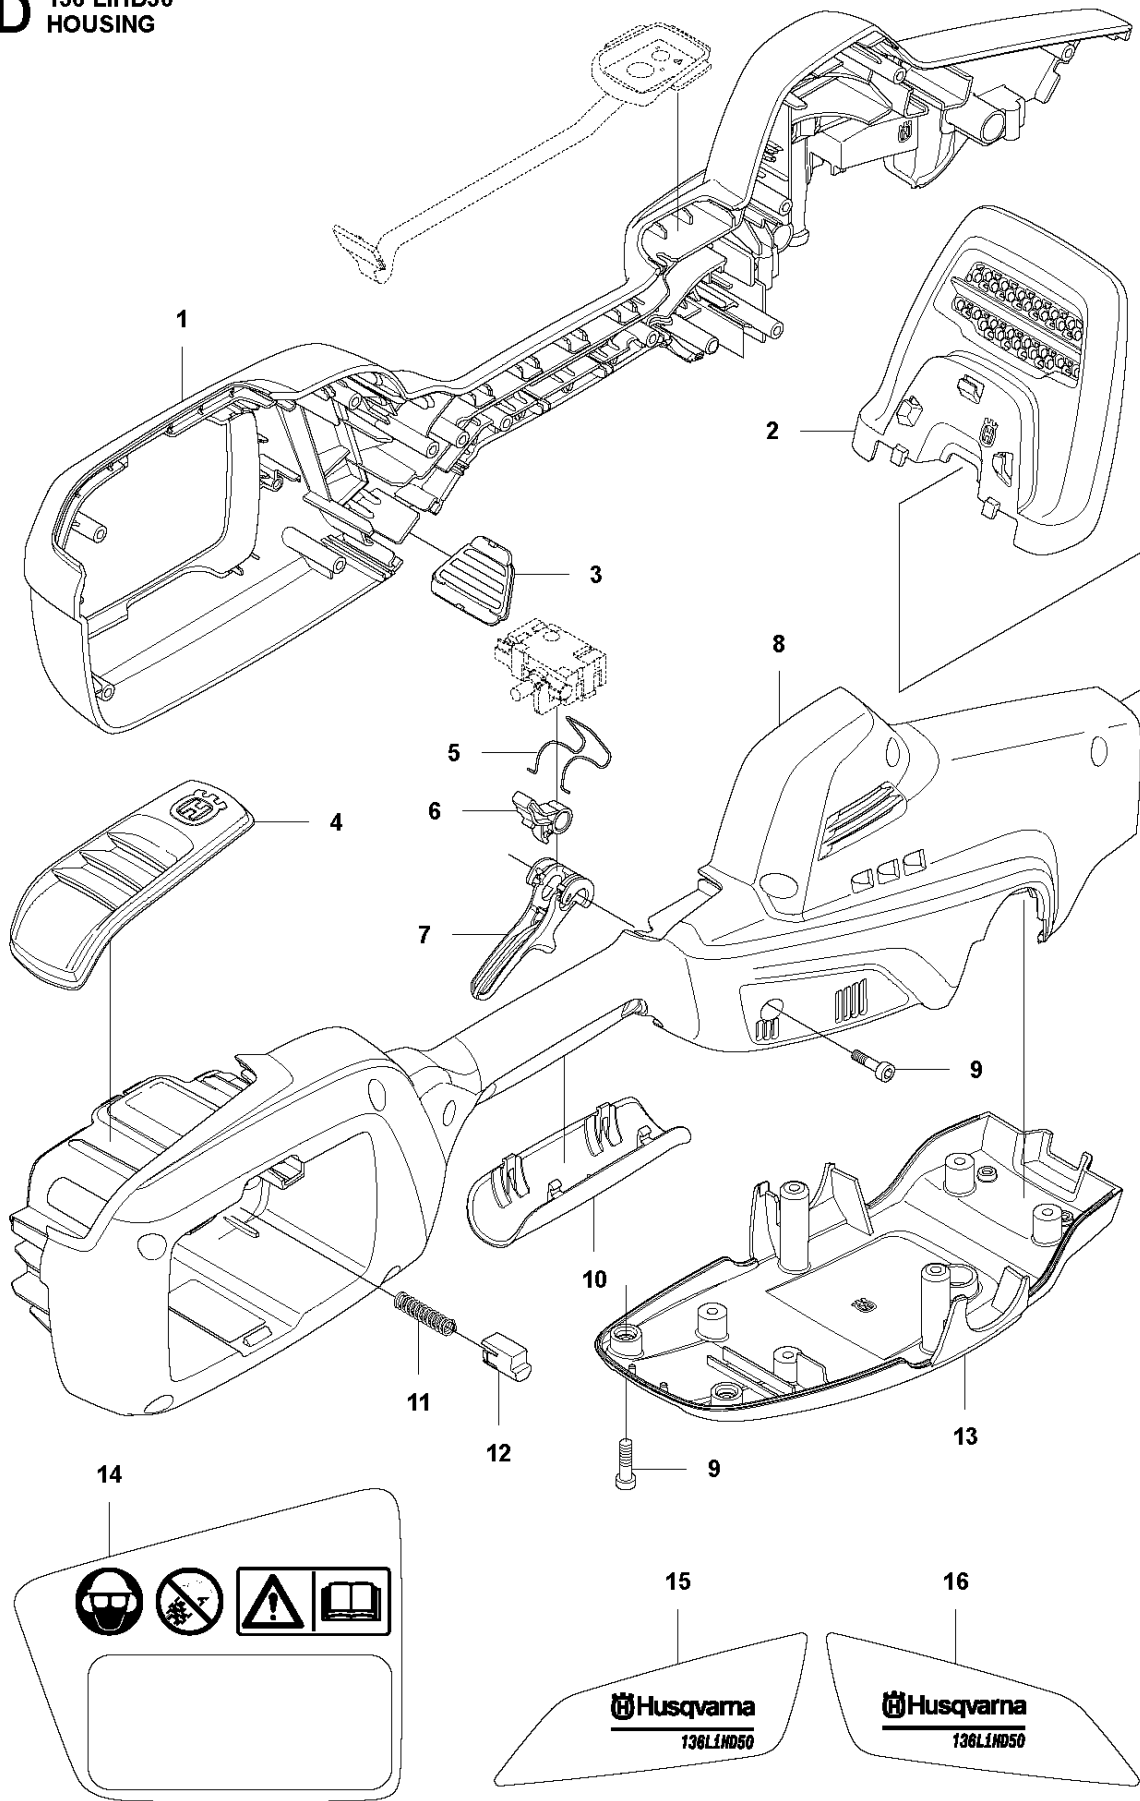

B 136 LiHD50
GEAR

BEVEL GEAR

136 LiHD50, 2012-08

Ref	Part No	Description	Remark	QTY KIT
1	582 38 64-01	GEAR CASE		1
2	582 38 66-01	PLATE		1
3	576 03 30-01	SCREW		6
4	581 27 42-01	MOTOR		1
5	581 27 44-01	GEAR		1

C 136 LiHD50
HANDLE

HANDLE

136 LiHD50, 2012-08

Ref	Part No	Description	Remark	QTY KIT
1	577 91 78-01	FRONT HANDLE ASSY		1
2	579 21 19-01	SCREW IHSCT		2

D 136 LiHD50
HOUSING

HOUSING

136 LiHD50, 2012-08

Ref	Part No	Description	Remark	QTY KIT
1	578 06 92-01	HOUSING		1
2	577 72 99-01	HANDGUARD		1
3	577 96 49-01	COVER		1
4	577 01 41-01	COVER		1
5	578 41 32-01	SPRING		1
6	578 41 33-01	LEVER		1
7	578 41 31-01	LEVER		1
8	578 06 91-01	HOUSING		1
9	579 21 19-01	SCREW IHSCT		19
10	577 72 23-01	HANDLE SHELL		1
11	577 99 65-01	SPRING		1
12	577 99 66-01	PUSH BUTTON		1
13	578 06 89-01	SKID PLATE		1
14	578 00 48-01	TYPE PLATE		1
15	578 78 91-01	LABEL		1
16	578 78 92-01	LABEL		1