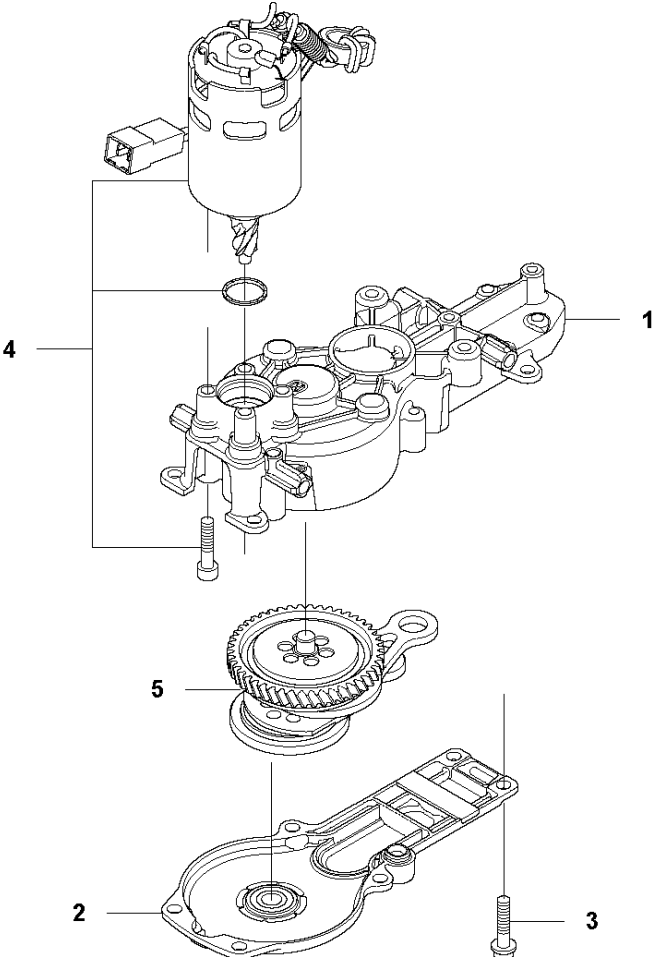

SPARE PARTS LIST

HEDGE TRIMMERS/POLE HEDGE
TRIMMERS

136 LiHD50, 2012-08

A 136 LiHD50
CUTTING

CUTTING BLADE

136 LiHD50, 2012-08

Ref	Part No	Description	Remark	QTY KIT
1	577 83 90-01	BLADE 50 ASSEMBLY		1
2	578 37 22-01	GASKET		1
3	577 95 02-01	BLADE SHEATH 50		1
4	581 27 96-01	PROTECTION		1

B 136 LiHD50
GEAR

BEVEL GEAR

136 LiHD50, 2012-08

Ref	Part No	Description	Remark	QTY KIT
1	582 38 64-01	GEAR CASE		1
2	582 38 66-01	PLATE		1
3	576 03 30-01	SCREW		6
4	581 27 42-01	MOTOR		1
5	581 27 44-01	GEAR		1

C 136 LiHD50
HANDLE

HANDLE

136 LiHD50, 2012-08

Ref	Part No	Description	Remark	QTY KIT
1	577 91 78-01	FRONT HANDLE ASSY		1
2	579 21 19-01	SCREW IHSCT		2

D 136 LiHD50
HOUSING

HOUSING

136 LiHD50, 2012-08

Ref	Part No	Description	Remark	QTY KIT
1	578 06 92-01	HOUSING		1
2	577 72 99-01	HANDGUARD		1
3	577 96 49-01	COVER		1
4	577 01 41-01	COVER		1
5	578 41 32-01	SPRING		1
6	578 41 33-01	LEVER		1
7	578 41 31-01	LEVER		1
8	578 06 91-01	HOUSING		1
9	579 21 19-01	SCREW IHSCT		19
10	577 72 23-01	HANDLE SHELL		1
11	577 99 65-01	SPRING		1
12	577 99 66-01	PUSH BUTTON		1
13	578 06 89-01	SKID PLATE		1
14	578 00 48-01	TYPE PLATE		1
15	578 78 91-01	LABEL		1
16	578 78 92-01	LABEL		1

Ref	Part No	Description	Remark	QTY KIT
	967 24 18-01	BATTERY		1
	967 24 19-01	BATTERY		1
	966 73 06-03	BATTERY CHARGER		1