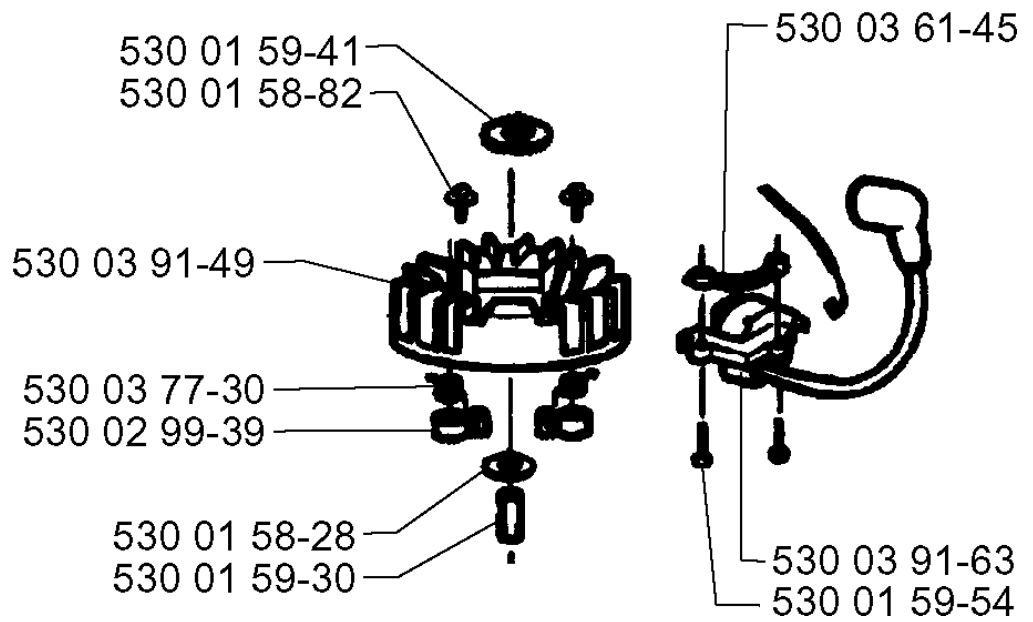

SPARE PARTS LIST

HEDGE TRIMMERS/POLE HEDGE
TRIMMERS

18H, 19960900001-Current

HANDLE

18H, 19960900001-Current

Part No	Description	Remark	QTY KIT
530 01 57-70	SCREW		1
530 01 57-75	SCREW		1
530 01 59-34	SCREW		1
530 01 59-40	SCREW		1
530 01 59-55	SCREW		1
530 02 99-46	ANTIVIBRATION ELEMENT		1
530 02 99-54	SWITCH		1
530 03 61-23	SPRING		1
530 03 64-43	CABLE		1
530 03 65-26	CATCH		1
530 03 65-27	LEVER		1
530 03 65-28	THROTTLE LOCK		1
530 03 65-29	HANDLE		1
530 03 69-65	COVER		1
530 03 83-06	COVER		1
530 04 75-10	HANDLE		1

B

CRANKSHAFT

18H, 19960900001-Current

Part No	Description	Remark	QTY KIT
530 01 43-07	CRANKSHAFT		1
530 01 48-61	CRANKCASE		1
530 01 59-45	CLIP		1
530 01 91-79	SEALING		1
530 01 91-81	GASKET		1
530 02 99-29	COVER		1
530 03 21-24	BEARING		1
530 03 21-25	BEARING		1

C

530 01 58-10

530 03 80-15

COVER

18H, 19960900001-Current

Part No	Description	Remark	QTY KIT
530 01 58-10	SCREW		1
530 03 80-15	COVER		1

D

IGNITION SYSTEM

18H, 19960900001-Current

Part No	Description	Remark	QTY KIT
530 01 58-28	WASHER		1
530 01 58-82	SCREW		1
530 01 59-30	SPACER		1
530 01 59-41	CLIP		1
530 01 59-54	SCREW		1
530 02 99-39	PAWL		1
530 03 61-45	HOLDER		1
530 03 77-30	SPRING		1
530 03 91-49	FLYWHEEL		1
530 03 91-63	IGNITION MODULE		1