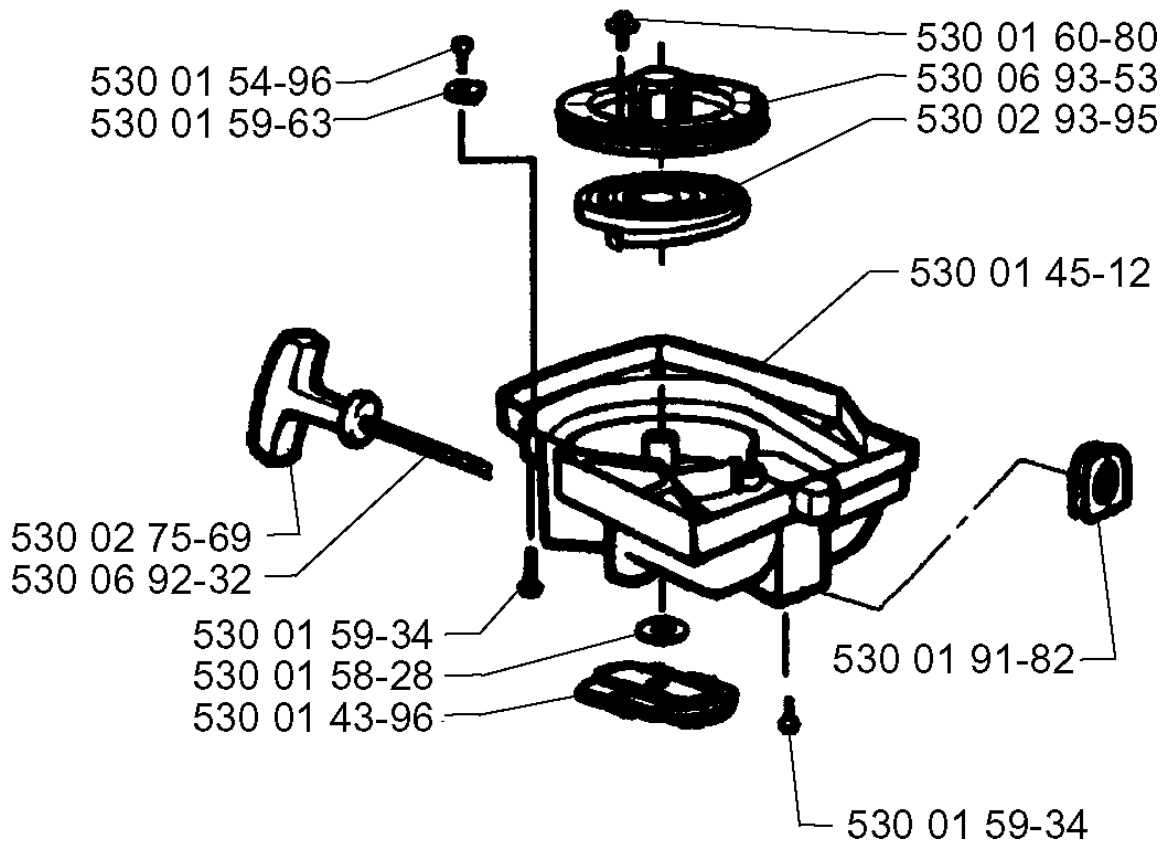

C

530 01 58-10

530 03 80-15

COVER

18H, 19960900001-Current

Part No	Description	Remark	QTY KIT
530 01 58-10	SCREW		1
530 03 80-15	COVER		1

D

IGNITION SYSTEM

18H, 19960900001-Current

Part No	Description	Remark	QTY KIT
530 01 58-28	WASHER		1
530 01 58-82	SCREW		1
530 01 59-30	SPACER		1
530 01 59-41	CLIP		1
530 01 59-54	SCREW		1
530 02 99-39	PAWL		1
530 03 61-45	HOLDER		1
530 03 77-30	SPRING		1
530 03 91-49	FLYWHEEL		1
530 03 91-63	IGNITION MODULE		1

E

CUTTING EQUIPMENT

18H, 19960900001-Current

Part No	Description	Remark	QTY KIT
530 01 46-11	GEARBOX ASSY HTL170		1
530 01 58-14	SCREW		1
530 01 58-86	SCREW		1
530 01 59-34	SCREW		1
530 01 60-13	BEARING		1
530 02 99-16	PLATE		1
530 02 99-48	SEALING		1
530 03 21-21	BUSHING		1
530 03 60-46	PLATE		1
530 03 62-28	WHEEL		1
530 04 81-13	CLUTCH DRUM		1
530 06 93-55	GEAR		1
530 09 50-74	BLADE		1

F

STARTER

18H, 19960900001-Current

Part No	Description	Remark	QTY KIT
530 01 43-96	CLUTCH		1
530 01 45-12	COVER		1
530 01 54-96	SCREW		1
530 01 58-28	WASHER		1
530 01 59-34	SCREW		1
530 01 59-34	SCREW		1
530 01 59-63	WASHER		1
530 01 60-80	SCREW		1
530 01 91-82	PROTECTION		1
530 02 75-69	STARTER HANDLE		1
530 02 93-95	RECOIL SPRING		1
530 06 92-32	STARTER ROPE		1
530 06 93-53	STARTER PULLEY		1