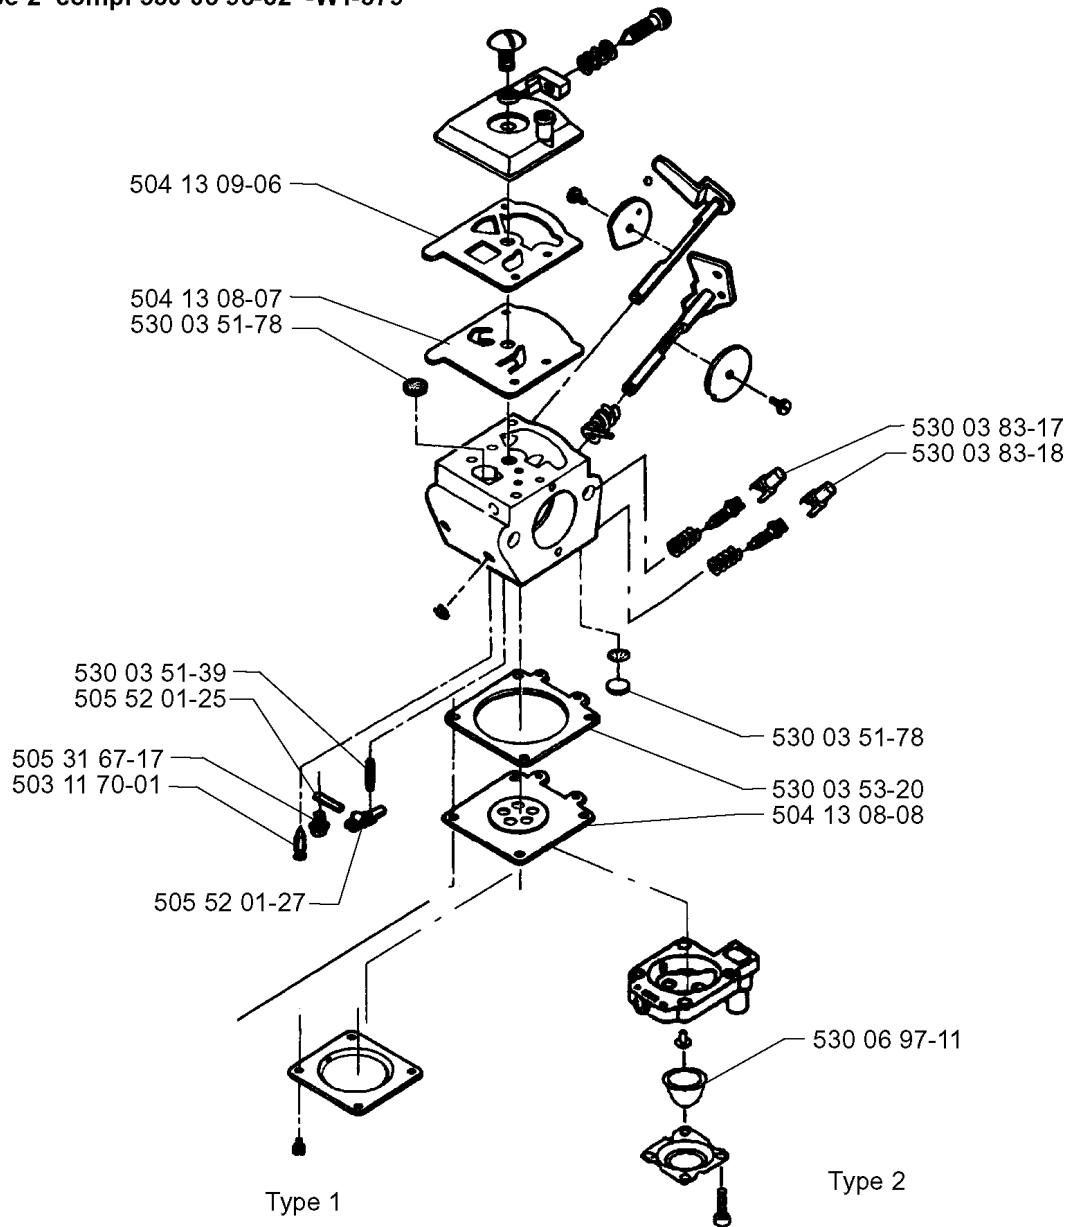

C

530 01 58-10

530 03 80-15

COVER

18H, 19960900001-Current

Part No	Description	Remark	QTY KIT
530 01 58-10	SCREW		1
530 03 80-15	COVER		1

D

IGNITION SYSTEM

G

CARBURETOR & AIR FILTER

18H, 19960900001-Current

Part No	Description	Remark	QTY KIT
530 01 43-62	FILTER		1
530 01 43-84	THROTTLE WIRE		1
530 01 56-35	SCREW		1
530 01 57-75	SCREW		1
530 01 58-49	SCREW		1
530 01 60-14	SCREW		1
530 01 61-03	CLIP		1
530 01 91-94	GASKET		1
530 01 92-33	GASKET		1
530 02 38-77	NIPPLE		1
530 02 99-34	AIR FILTER		1
530 03 65-30	AIR BOX		1
530 03 65-31	COVER		1
530 03 78-48	SPACER		1
530 06 95-99	HOSE		1

H

CYLINDER PISTON

18H, 19960900001-Current

Part No	Description	Remark	QTY KIT
530 01 51-62	WRIST PIN RETAINER		1
530 01 59-53	SCREW		1
530 01 92-23	GASKET		1
530 02 99-24	PISTON RING		1
530 03 00-75	SPARK PLUG	RCJ8Y	1
530 06 93-50	PISTON		1
530 06 94-05	CYLINDER		1
530 06 96-15	CONNECTING ROD		1

CARBURETOR DETAILS

18H, 19960900001-Current

Part No	Description	Remark	QTY KIT
503 11 70-01	NEEDLE VALVE		1
504 13 08-07	DIAPHRAGM PUMP		1
504 13 08-08	DIAPHRAGM		1
504 13 09-06	GASKET		1
505 31 67-17	SCREW		1
505 52 01-25	PIN		1
505 52 01-27	LEVER	TYPE 1	1
530 03 51-39	SPRING		1
530 03 51-78	SCREEN		1
530 03 51-78	SCREEN		1
530 03 53-06	CARBURETTOR	TYPE 1 WT-221	1
530 03 53-20	GASKET		1
530 03 83-17	HUB CAP		1
530 03 83-18	HUB CAP		1
530 06 96-82	CARBURETTOR	TYPE 2 WT-379	1
530 06 97-11	PRIMER	TYPE 2	1