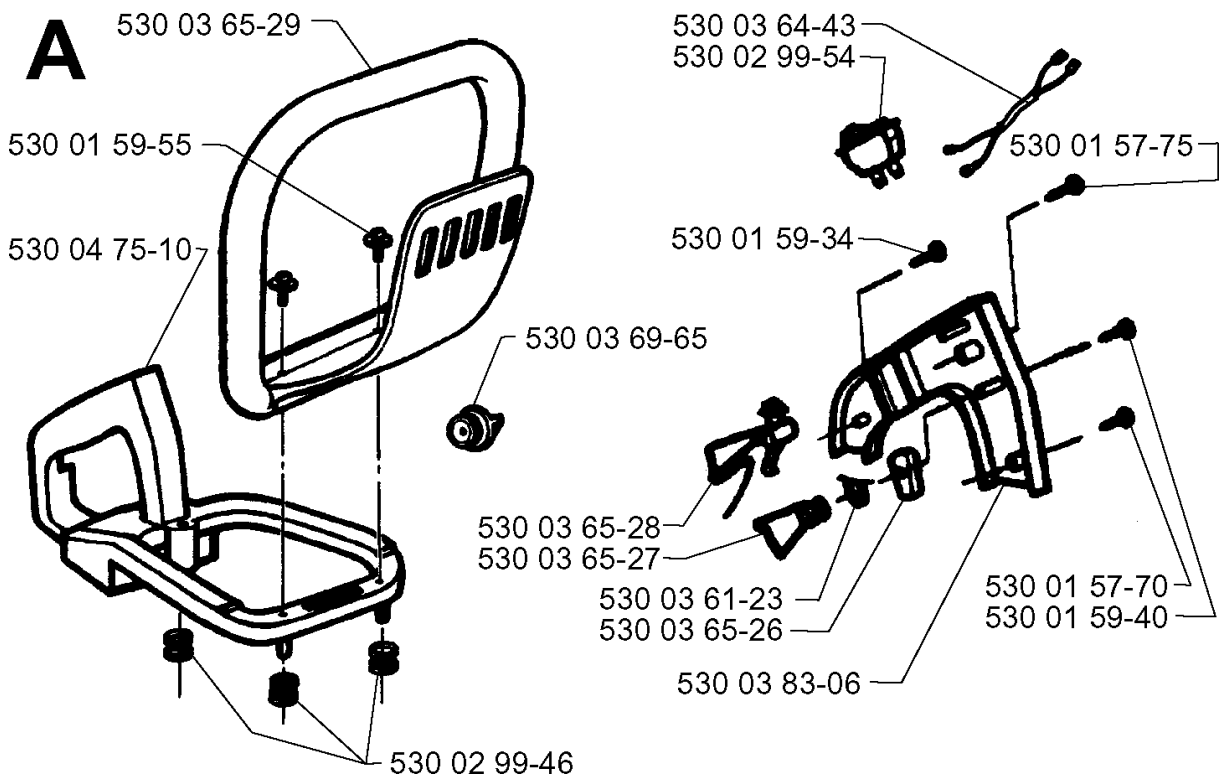

SPARE PARTS LIST

HEDGE TRIMMERS/POLE HEDGE
TRIMMERS

18H, 19960900001-Current

HANDLE

18H, 19960900001-Current

Part No	Description	Remark	QTY KIT
530 01 57-70	SCREW		1
530 01 57-75	SCREW		1
530 01 59-34	SCREW		1
530 01 59-40	SCREW		1
530 01 59-55	SCREW		1
530 02 99-46	ANTIVIBRATION ELEMENT		1
530 02 99-54	SWITCH		1
530 03 61-23	SPRING		1
530 03 64-43	CABLE		1
530 03 65-26	CATCH		1
530 03 65-27	LEVER		1
530 03 65-28	THROTTLE LOCK		1
530 03 65-29	HANDLE		1
530 03 69-65	COVER		1
530 03 83-06	COVER		1
530 04 75-10	HANDLE		1

B

CRANKSHAFT

18H, 19960900001-Current

Part No	Description	Remark	QTY KIT
530 01 43-07	CRANKSHAFT		1
530 01 48-61	CRANKCASE		1
530 01 59-45	CLIP		1
530 01 91-79	SEALING		1
530 01 91-81	GASKET		1
530 02 99-29	COVER		1
530 03 21-24	BEARING		1
530 03 21-25	BEARING		1

C

530 01 58-10

530 03 80-15

COVER

18H, 19960900001-Current

Part No	Description	Remark	QTY KIT
530 01 58-10	SCREW		1
530 03 80-15	COVER		1

D

IGNITION SYSTEM

18H, 19960900001-Current

Part No	Description	Remark	QTY KIT
530 01 58-28	WASHER		1
530 01 58-82	SCREW		1
530 01 59-30	SPACER		1
530 01 59-41	CLIP		1
530 01 59-54	SCREW		1
530 02 99-39	PAWL		1
530 03 61-45	HOLDER		1
530 03 77-30	SPRING		1
530 03 91-49	FLYWHEEL		1
530 03 91-63	IGNITION MODULE		1