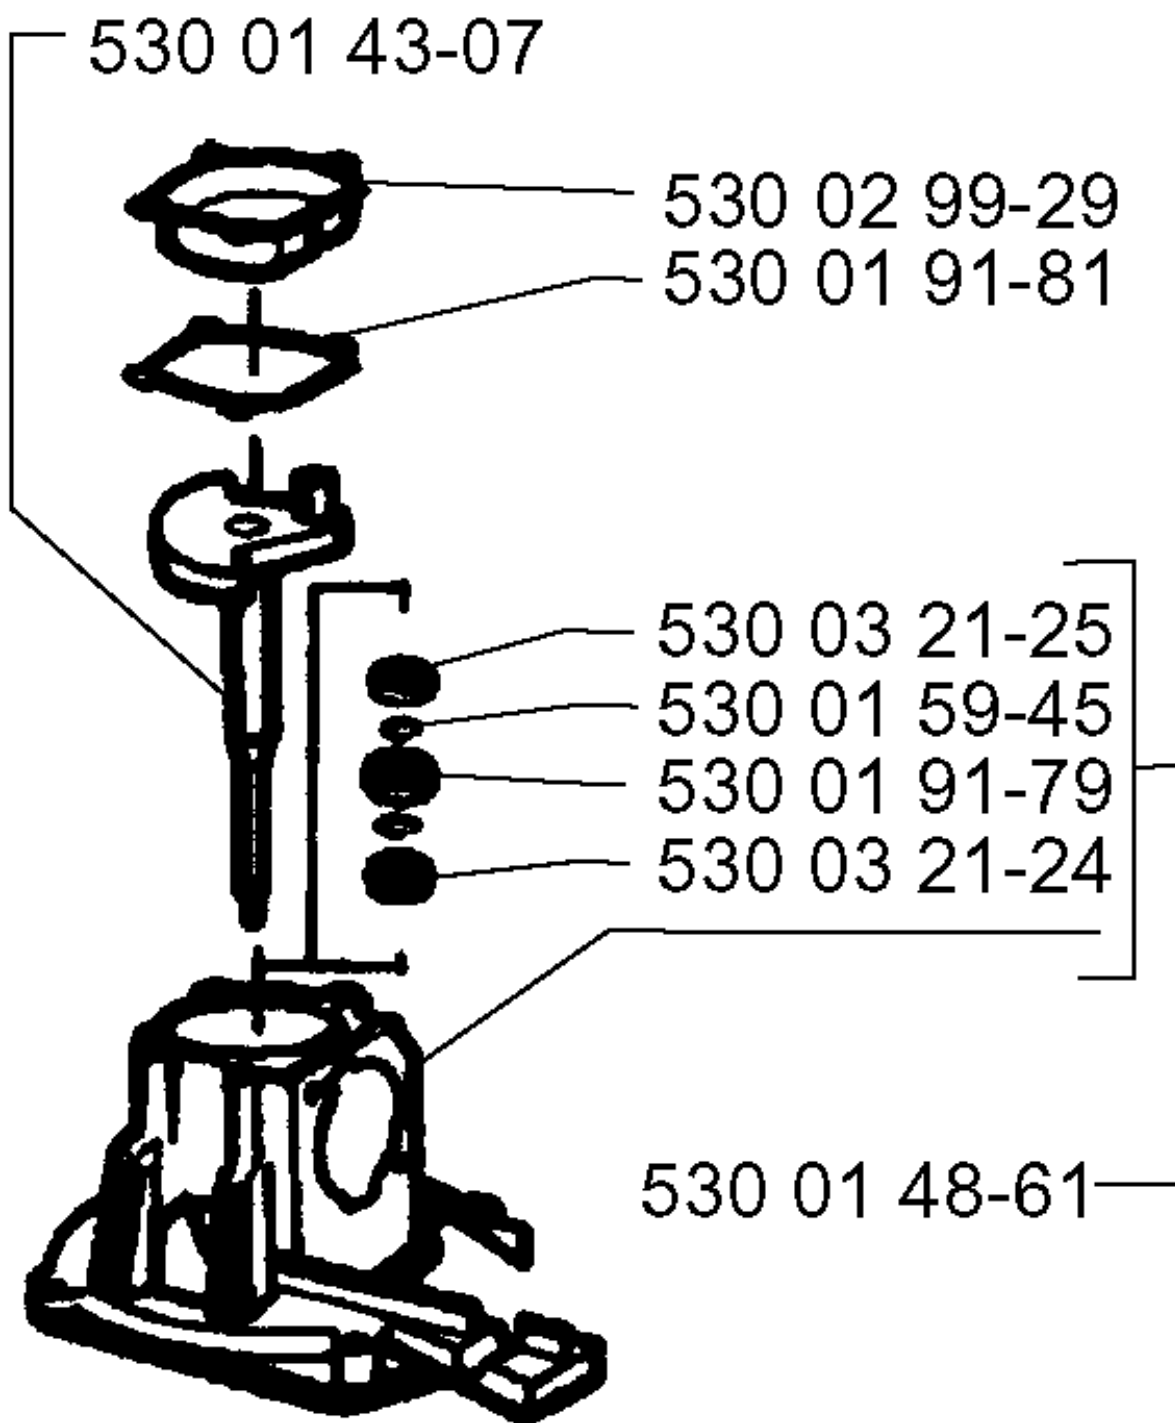

SPARE PARTS LIST

HEDGE TRIMMERS/POLE HEDGE
TRIMMERS

18H, 19960900001-Current

HANDLE

18H, 19960900001-Current

Part No	Description	Remark	QTY KIT
530 01 57-70	SCREW		1
530 01 57-75	SCREW		1
530 01 59-34	SCREW		1
530 01 59-40	SCREW		1
530 01 59-55	SCREW		1
530 02 99-46	ANTIVIBRATION ELEMENT		1
530 02 99-54	SWITCH		1
530 03 61-23	SPRING		1
530 03 64-43	CABLE		1
530 03 65-26	CATCH		1
530 03 65-27	LEVER		1
530 03 65-28	THROTTLE LOCK		1
530 03 65-29	HANDLE		1
530 03 69-65	COVER		1
530 03 83-06	COVER		1
530 04 75-10	HANDLE		1

B

CRANKSHAFT

18H, 19960900001-Current

Part No	Description	Remark	QTY KIT
530 01 43-07	CRANKSHAFT		1
530 01 48-61	CRANKCASE		1
530 01 59-45	CLIP		1
530 01 91-79	SEALING		1
530 01 91-81	GASKET		1
530 02 99-29	COVER		1
530 03 21-24	BEARING		1
530 03 21-25	BEARING		1

C

530 01 58-10

530 03 80-15

COVER

18H, 19960900001-Current

Part No	Description	Remark	QTY KIT
530 01 58-10	SCREW		1
530 03 80-15	COVER		1

D

IGNITION SYSTEM

18H, 19960900001-Current

Part No	Description	Remark	QTY KIT
530 01 58-28	WASHER		1
530 01 58-82	SCREW		1
530 01 59-30	SPACER		1
530 01 59-41	CLIP		1
530 01 59-54	SCREW		1
530 02 99-39	PAWL		1
530 03 61-45	HOLDER		1
530 03 77-30	SPRING		1
530 03 91-49	FLYWHEEL		1
530 03 91-63	IGNITION MODULE		1