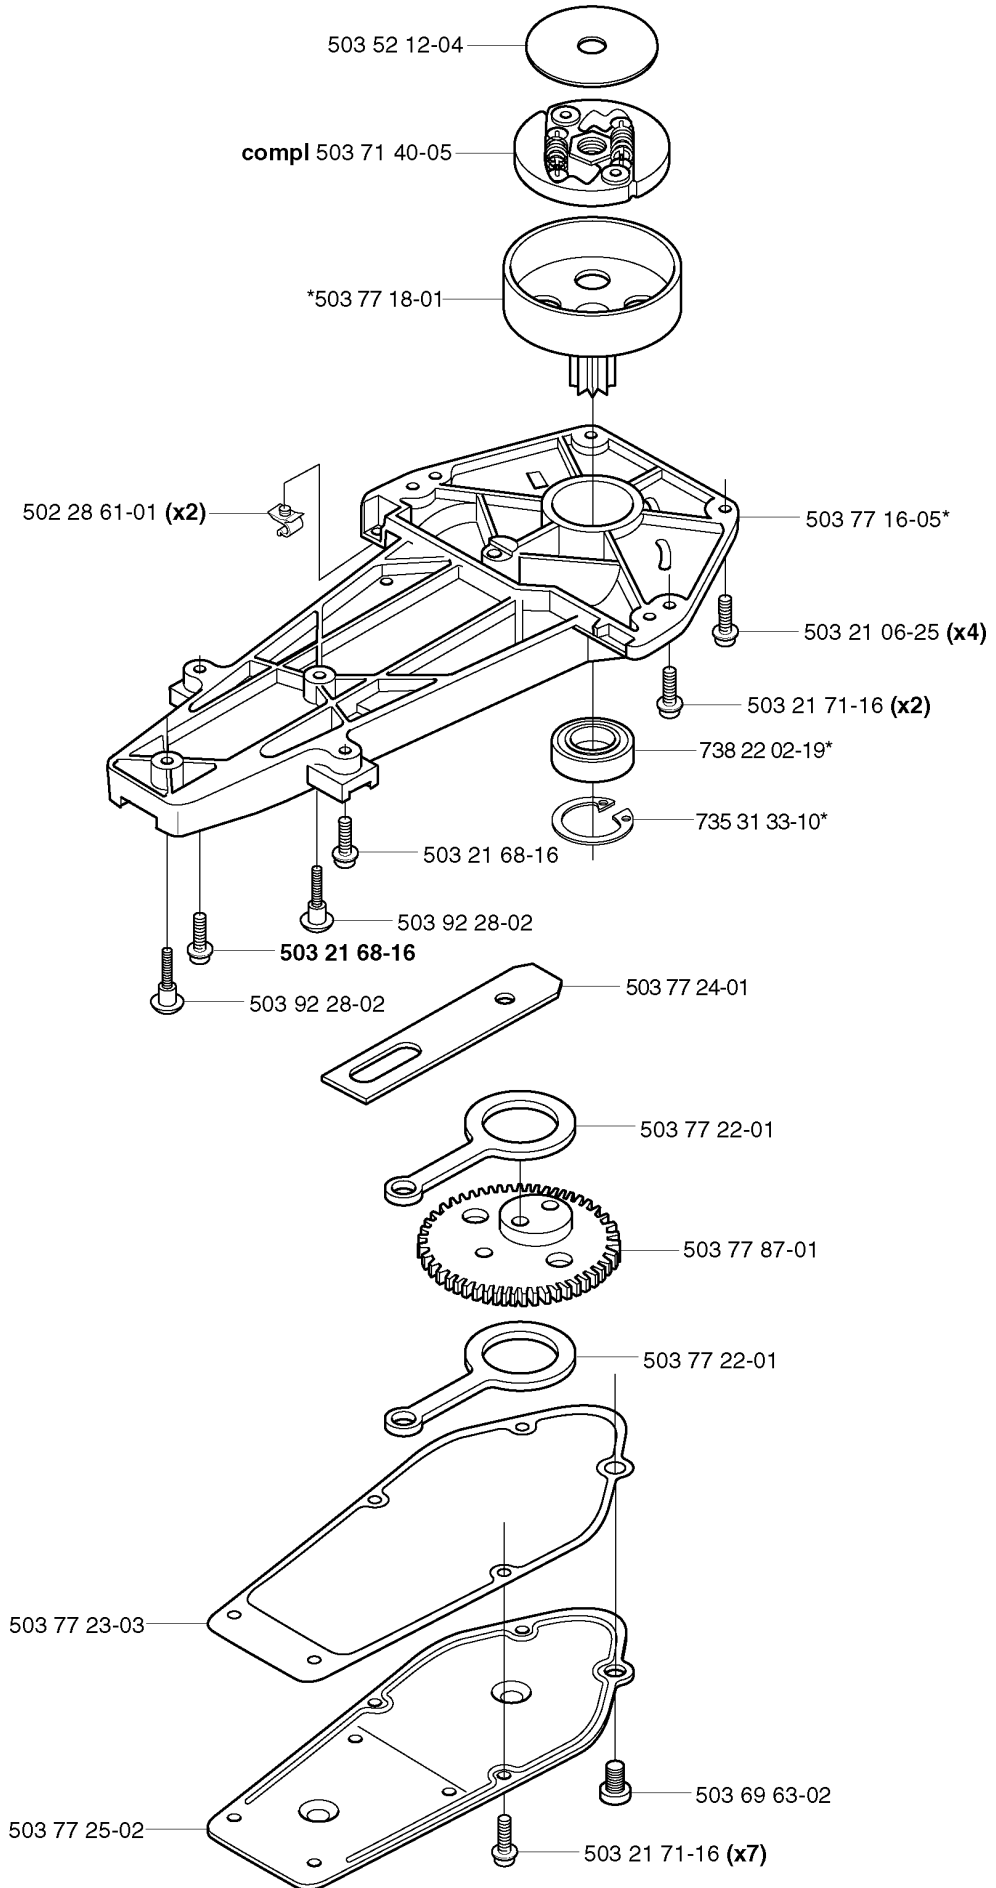

J *compl 503 77 16-06