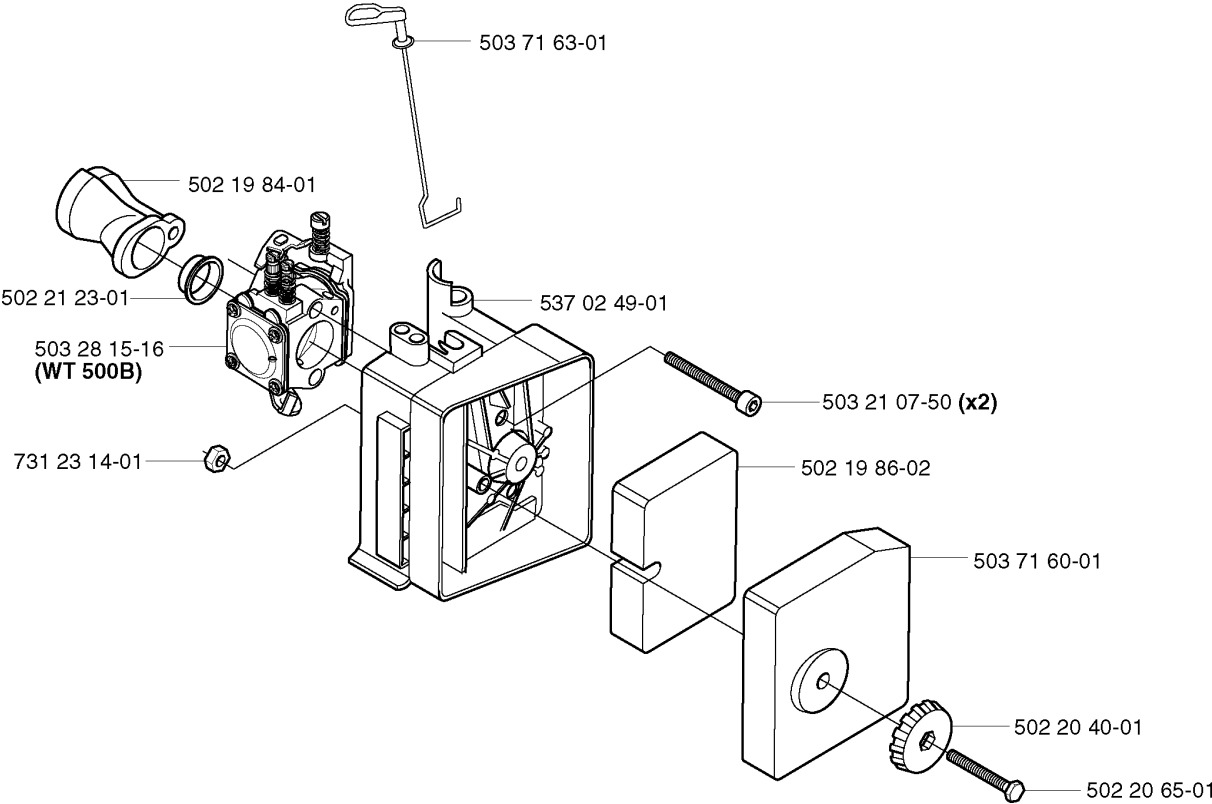

## CARBURETOR &amp; AIR FILTER

225 H60, 20022200001-Current

Part No	Description	Remark	QTY KIT
502 19 84-01	INLET PIPE		1
502 19 86-02	AIR FILTER		1
502 20 40-01	KNOB		1
502 20 65-01	SCREW EHHM		1
502 21 23-01	SUPPORT RING		1
503 21 07-50	SCREW IHSCFT		2
503 28 15-16	CARBURETTOR	WT 500B	1
503 71 60-01	FILTER COVER		1
503 71 63-01	CHOKE CONTROL		1
537 02 49-01	FILTER HOLDER		1
731 23 14-01	HEXAGON NUT		1