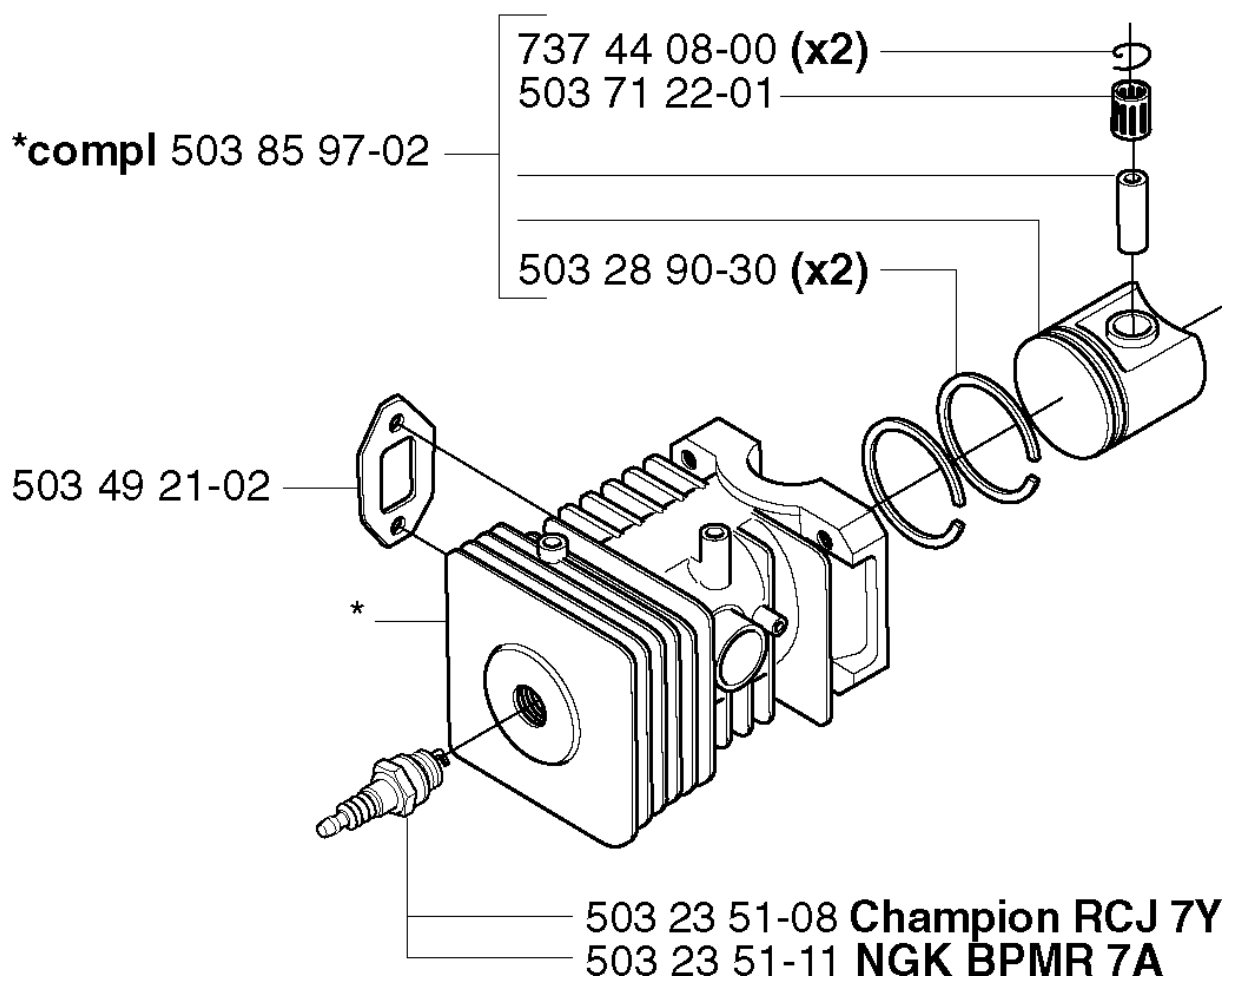

E *compl 503 89 94-01