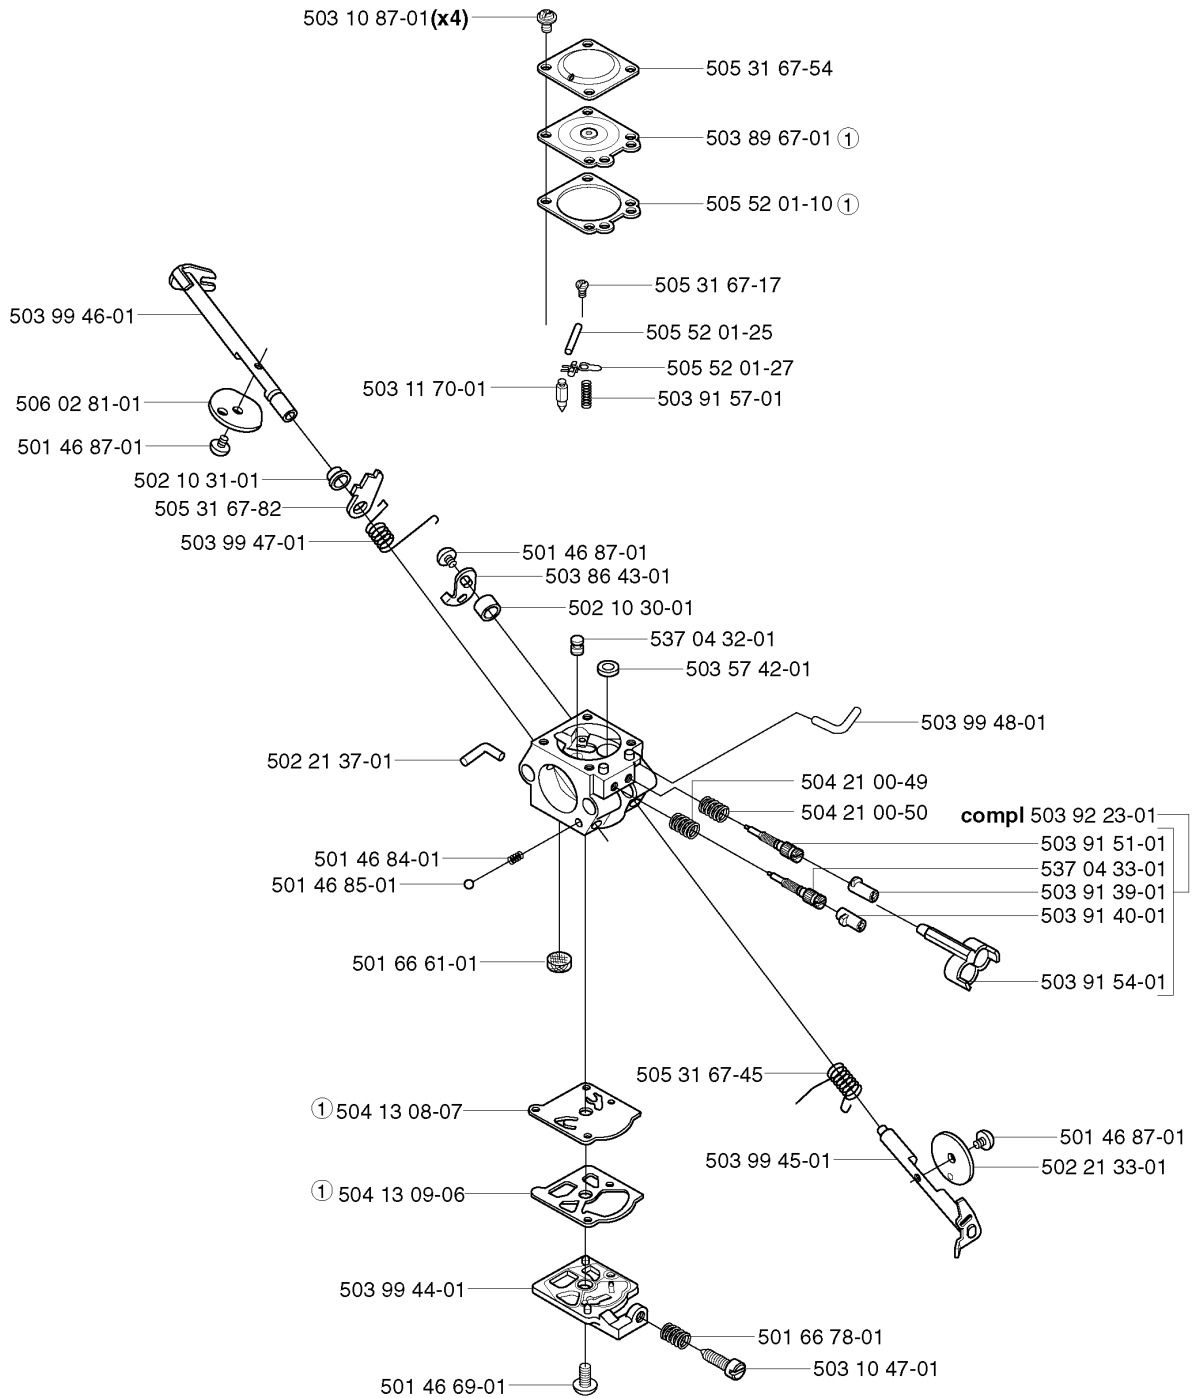

N compl 503 28 15-16

Walbro WT 500B

① 530 03 51-73

Set of gaskets
Dichtungssatz
Jeu de joints
Juego de juntas
Packningssats