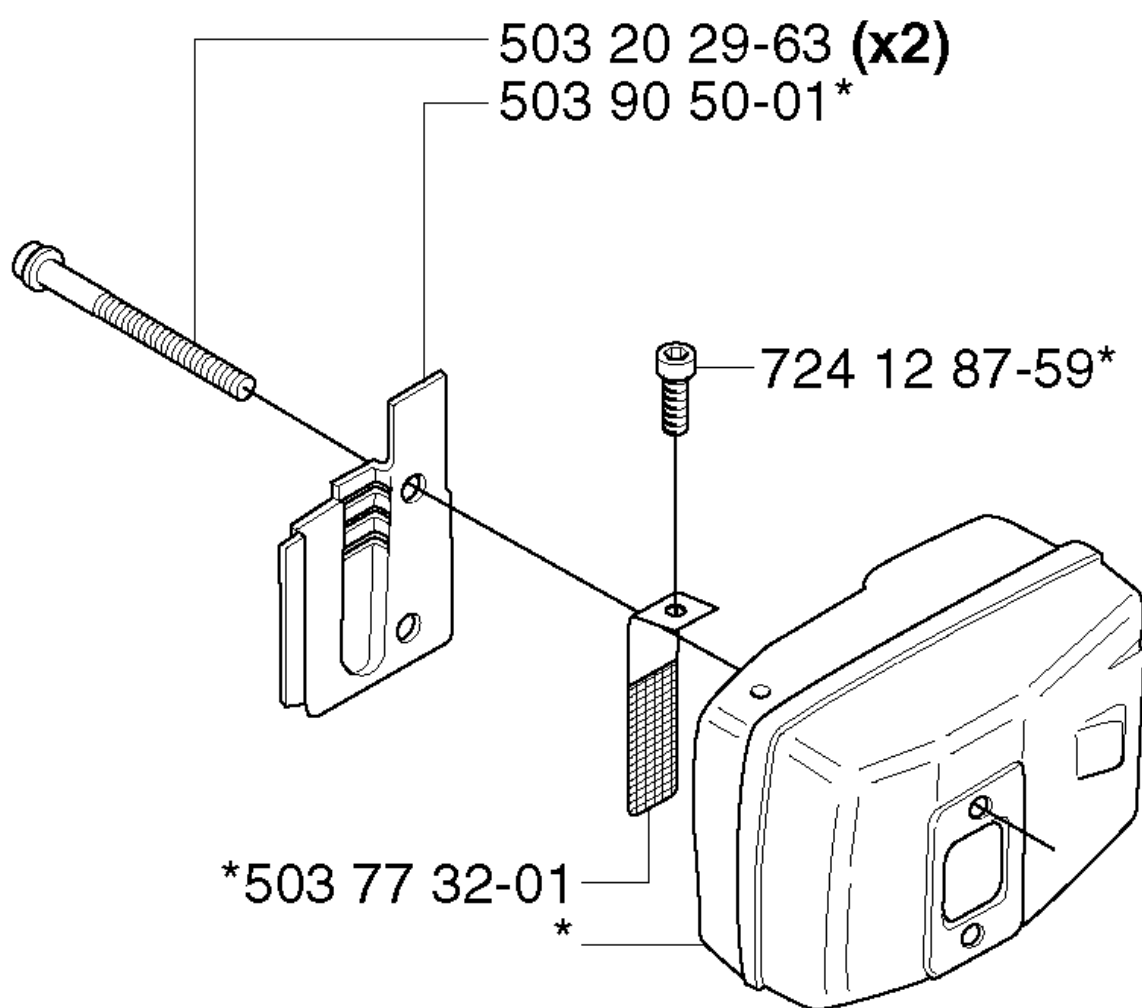

A *compl 503 90 48-01