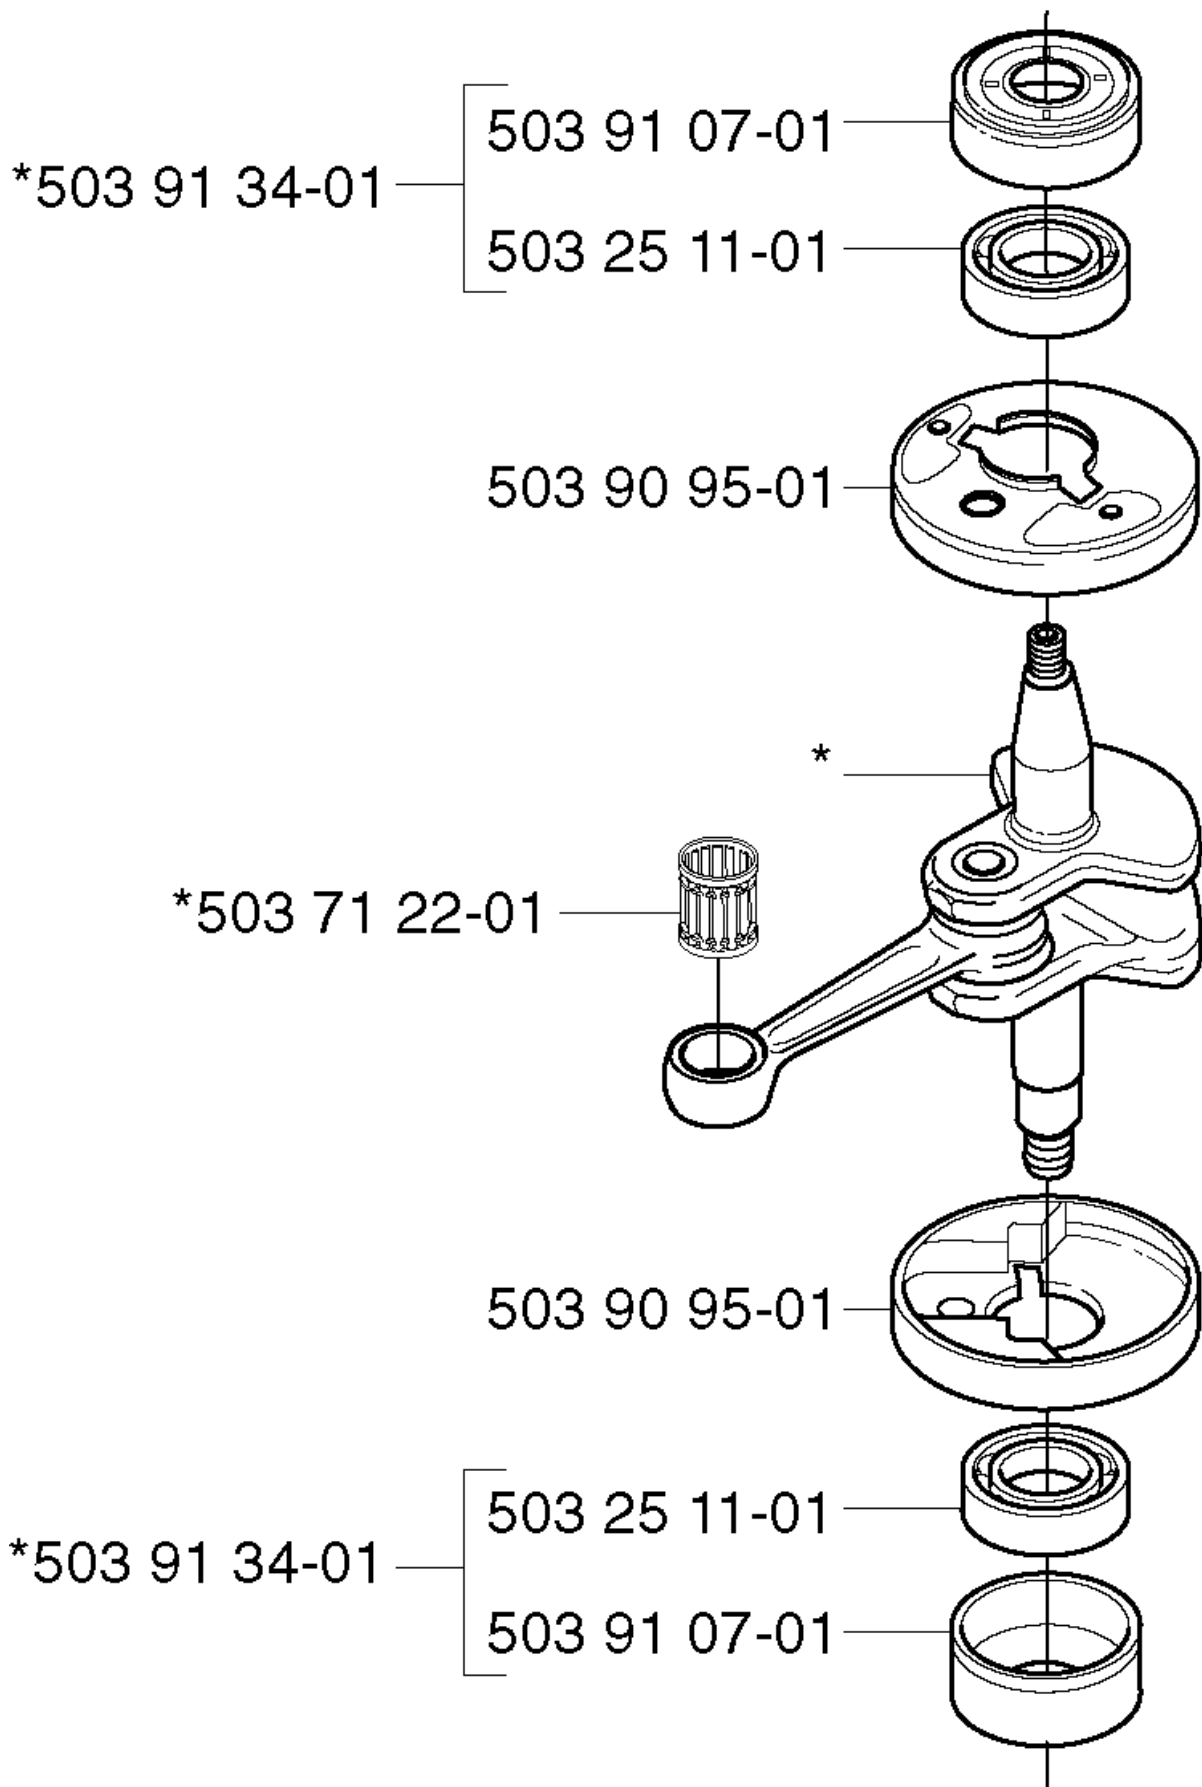

C *compl 503 72 44-04