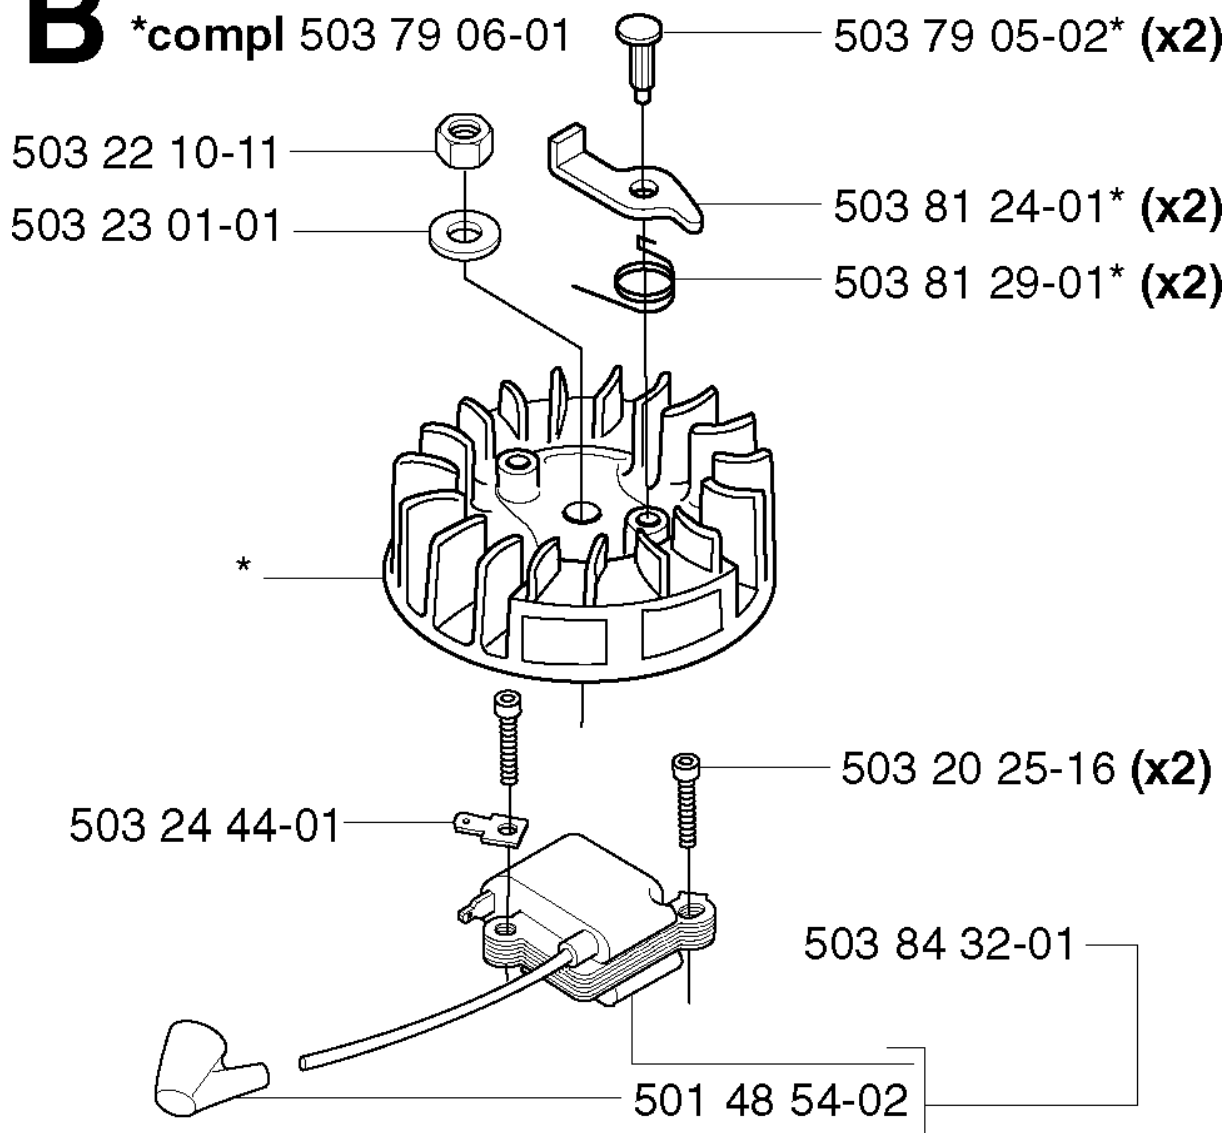

# SPARE PARTS LIST

HEDGE TRIMMERS/POLE HEDGE  
TRIMMERS

225 H60, 20022200001-Current

## IGNITION SYSTEM

225 H60, 20022200001-Current

Part No	Description	Remark	QTY KIT
501 48 54-02	SPARK PLUG CAP		1
503 20 25-16	SCREW IHSCM		2
503 22 10-11	HEXAGON NUT		1
503 23 01-01	WASHER		1
503 24 44-01	FLAT PIN		1
503 79 05-02	RIVET		2
503 79 06-01	FLYWHEEL		1
503 81 24-01	STARTER PAWL		2
503 81 29-01	SPRING		2
503 84 32-01	IGNITION MODULE		1

## CRANKSHAFT

225 H60, 20022200001-Current

Part No	Description	Remark	QTY KIT
503 25 11-01	BALL BEARING		1
503 25 11-01	BALL BEARING		1
503 71 22-01	BEARING		1
503 72 44-04	CRANKSHAFT ASSY		1
503 90 95-01	CUP		1
503 90 95-01	CUP		1
503 91 07-01	BEARING CAGE		1
503 91 07-01	BEARING CAGE		1
503 91 34-01	BEARING CAGE		1
503 91 34-01	BEARING CAGE		1