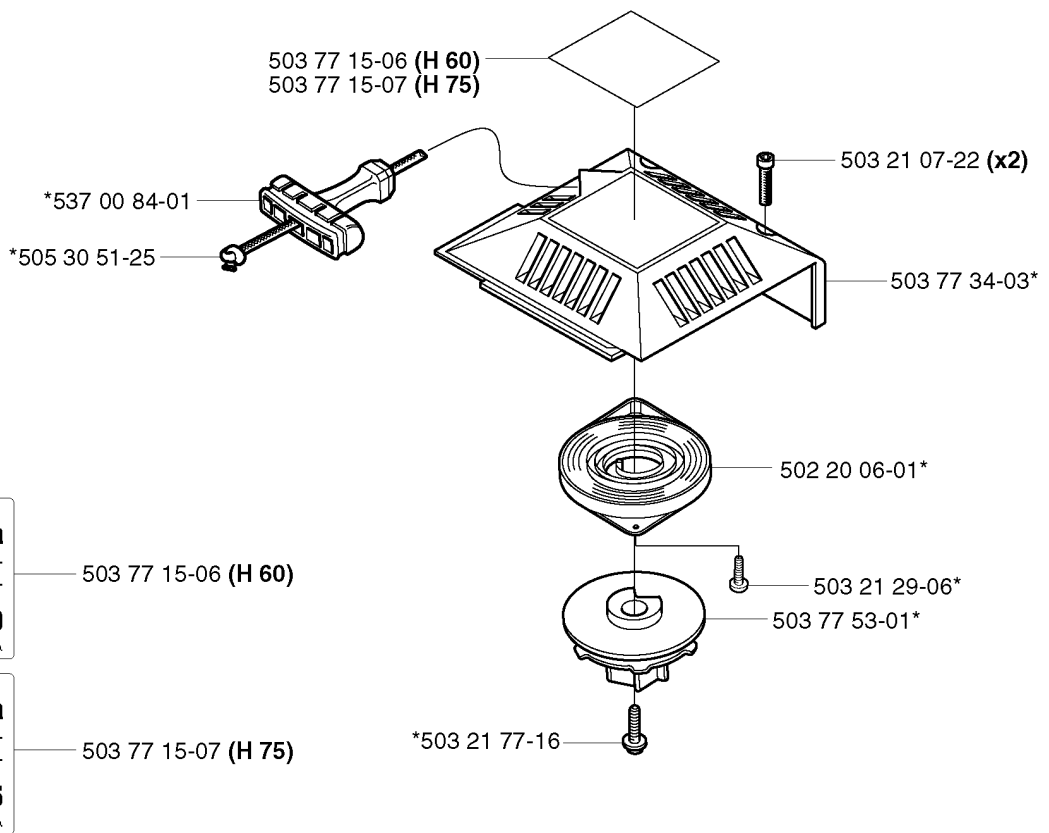

H *compl 503 77 34-02