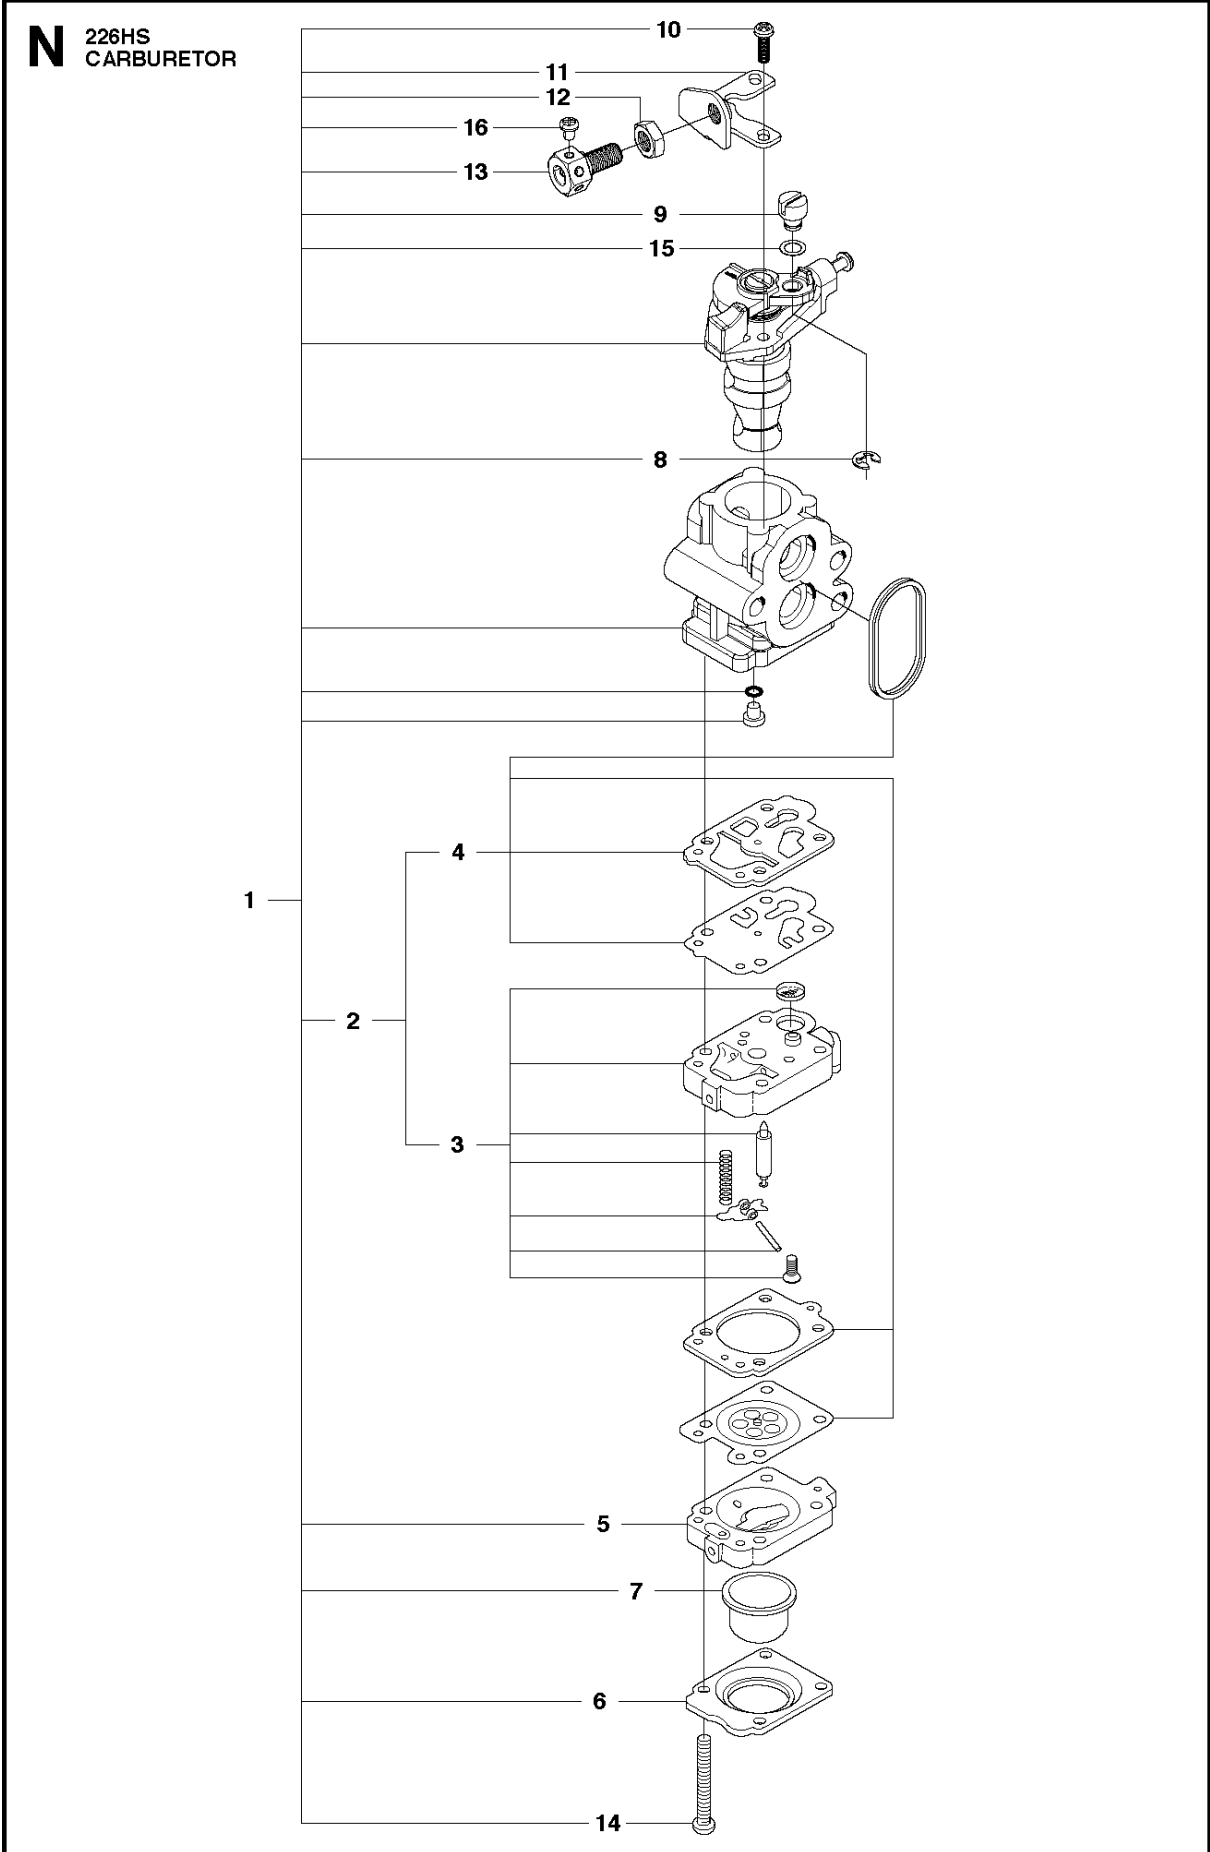

CARBURETOR

226 HS75 S, 967279603, 20153600001-Current

Ref	Part No	Description	Remark	QTY	KIT
1	586 43 44-01	CARBURETTOR		1	
2	528 07 01-01	GASKET KIT		1	1
3	502 23 84-01	CARBURETTOR BODY		1	1, 2
4	515 37 87-01	GASKET KIT		1	1, 2
5	506 74 09-01	BODY		1	1
6	506 74 10-01	COVER		1	1
7	505 30 67-01	PUMP		1	1
8	506 73 86-01	RETAINER RING		1	1
9	506 74 12-01	SWIVEL		1	1
10	505 30 79-01	SCREW		2	1
11	506 74 60-01	BRACKET		1	1
12	506 61 26-01	NUT		1	1
13	505 30 82-01	SCREW-CABLE-ADJ		1	1
14	506 74 11-01	SCREW		4	1
15	506 74 61-01	WASHER		1	1
16	505 30 83-01	SCREW		1	1