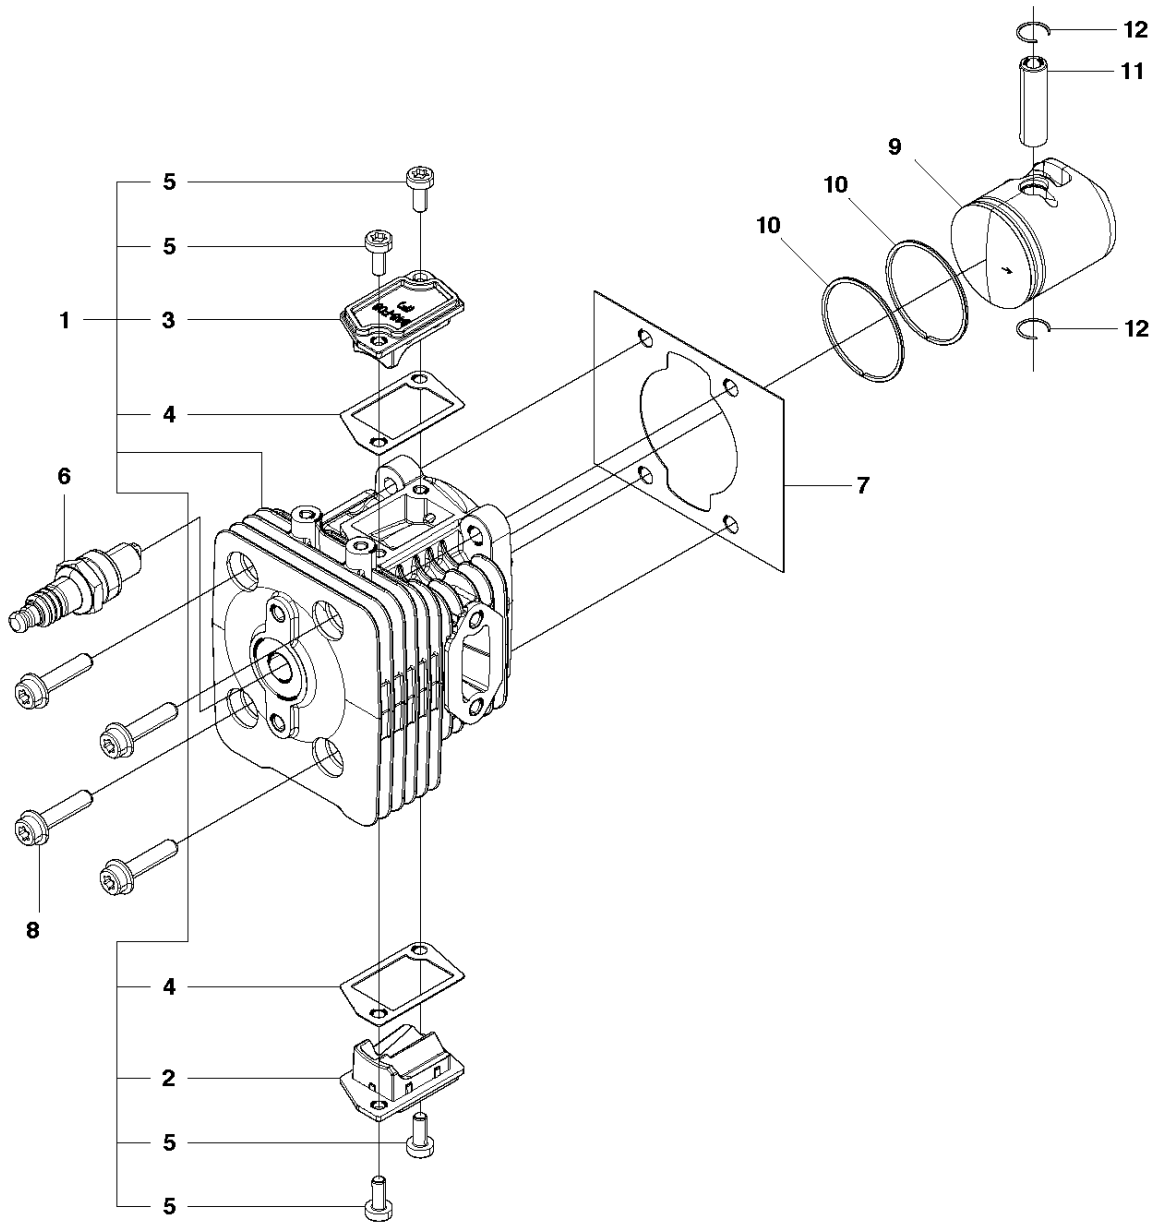

G 226HS
CYLINDER & PISTON

CYLINDER PISTON

226 HS75 S, 967279603, 20153600001-Current

Ref	Part No	Description	Remark	QTY	KIT
1	528 05 21-01	CYLINDER		1	
2	506 65 41-02	COVER		1	1
3	506 65 42-02	COVER		1	1
4	506 65 43-01	GASKET		2	1
5	504 11 92-01	SCREW		4	1
6	528 07 40-01	SPARK PLUG		1	
7	506 62 97-01	GASKET		1	
8	506 74 52-01	BOLT		4	
9	528 05 23-01	PISTON		1	
10	506 61 81-01	RING		2	
11	505 04 07-01	PIN		1	
12	505 04 52-01	RING		2