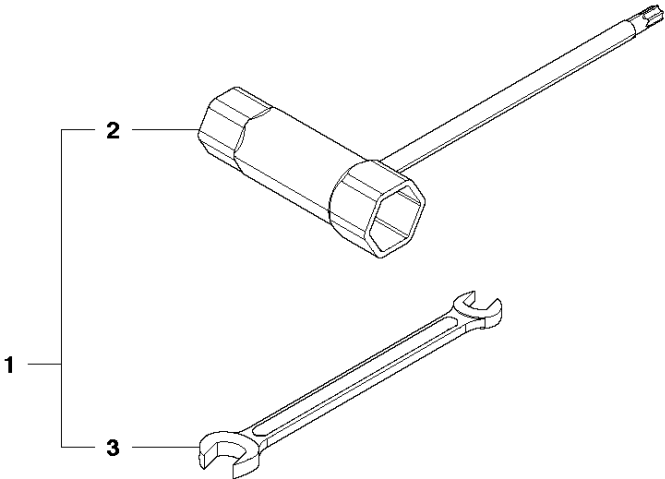

P 226HS
ACCESSORIES

ACCESSORIES

226 HS75 S, 967279603, 20153600001-Current

Ref	Part No	Description	Remark	QTY	KIT
1	521 83 99-01	TOOL-SET		1	
2	506 68 61-01	COMBINATION WRENCH		1	1
3	506 61 50-01	SPANNER		1	1
4	511 41 68-01	TANK		1	
5	512 60 97-01	GOGGLE		1