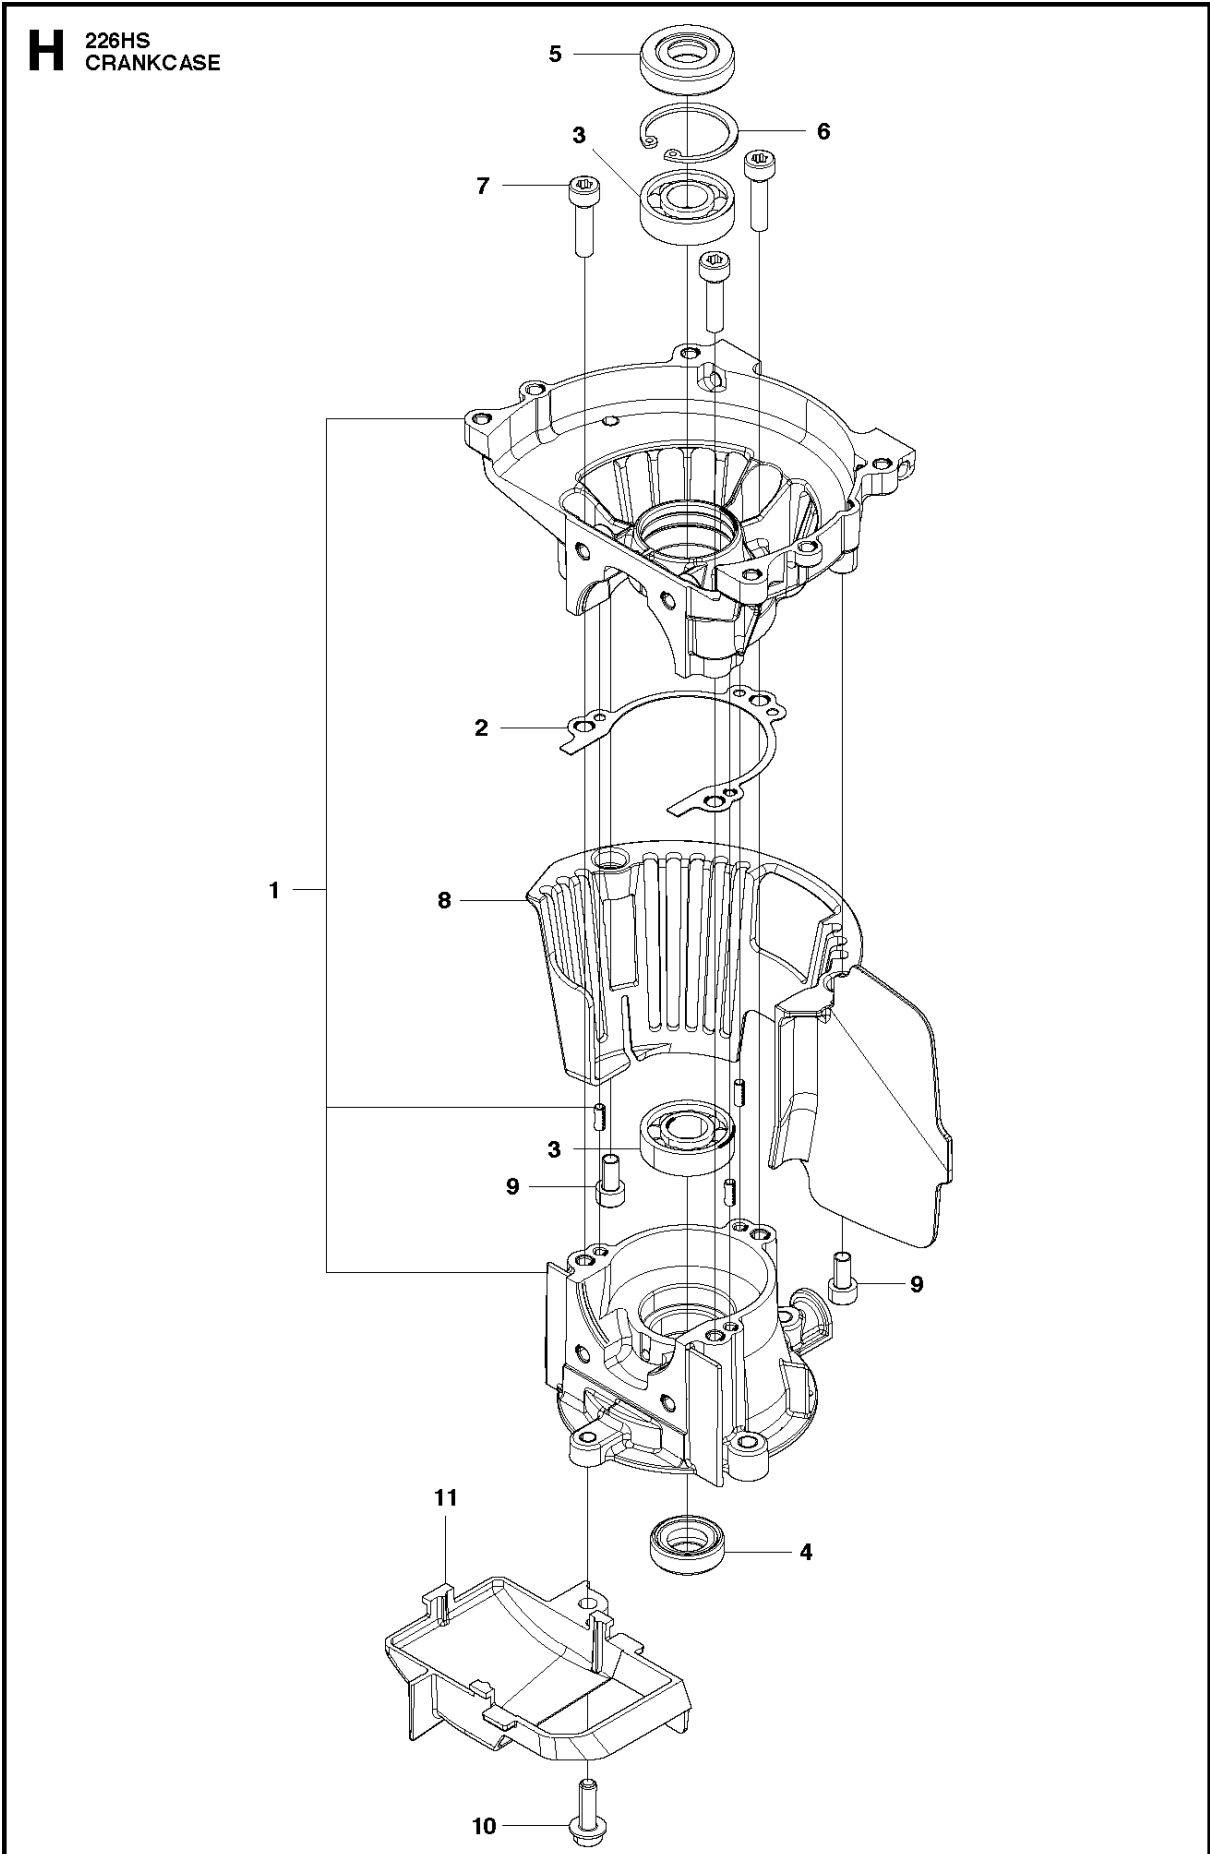

CRANKCASE

226 HS75 S, 967279603, 20153600001-Current

Ref	Part No	Description	Remark	QTY KIT
1	506 63 84-01	CRANKCASE		1
2	506 68 48-01	GASKET		1
3	506 61 03-01	BEARING		2
4	504 12 15-01	SEALING		1
5	506 61 29-01	SEAL		1
6	506 60 99-01	SNAP RING		1
7	504 11 43-01	SCREW		3
8	506 62 96-01	PLATE		1
9	504 11 96-01	SCREW		2
10	506 74 56-01	BOLT		1
11	506 65 71-01	DEFLECTOR		1