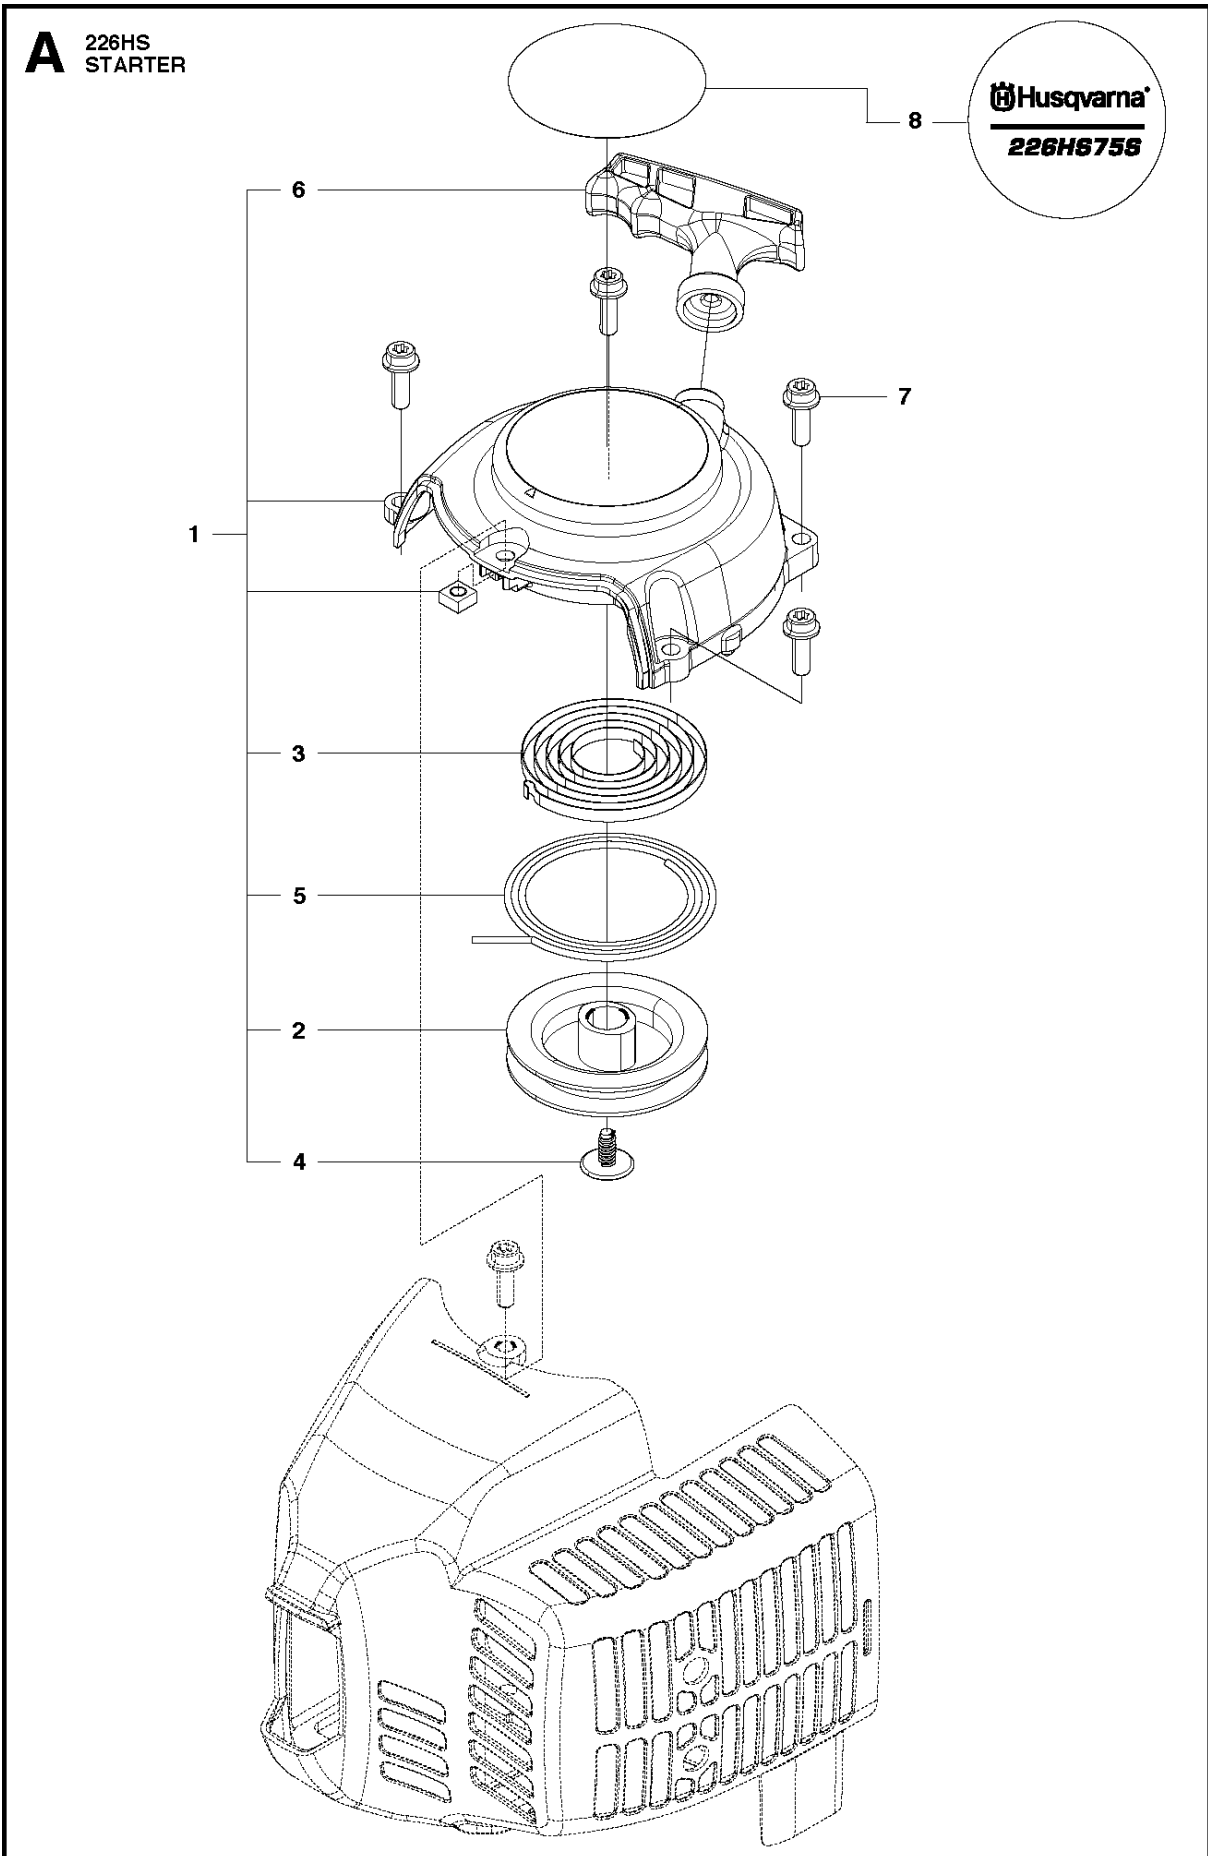

STARTER

226 HS75 S, 967279603, 20153600001-Current

Ref	Part No	Description	Remark	QTY	KIT
1	506 65 72-01	STARTER ASSY		1	
2	506 68 42-01	REEL		1	1
3	506 67 43-01	SPRING		1	1
4	506 61 30-01	SCREW		1	1
5	506 68 34-01	ROPE		1	1
6	506 61 47-01	KNOB		1	1
7	506 74 56-01	BOLT		4	
8	528 05 05-01	LABEL,RECOIL	226HS75S	1