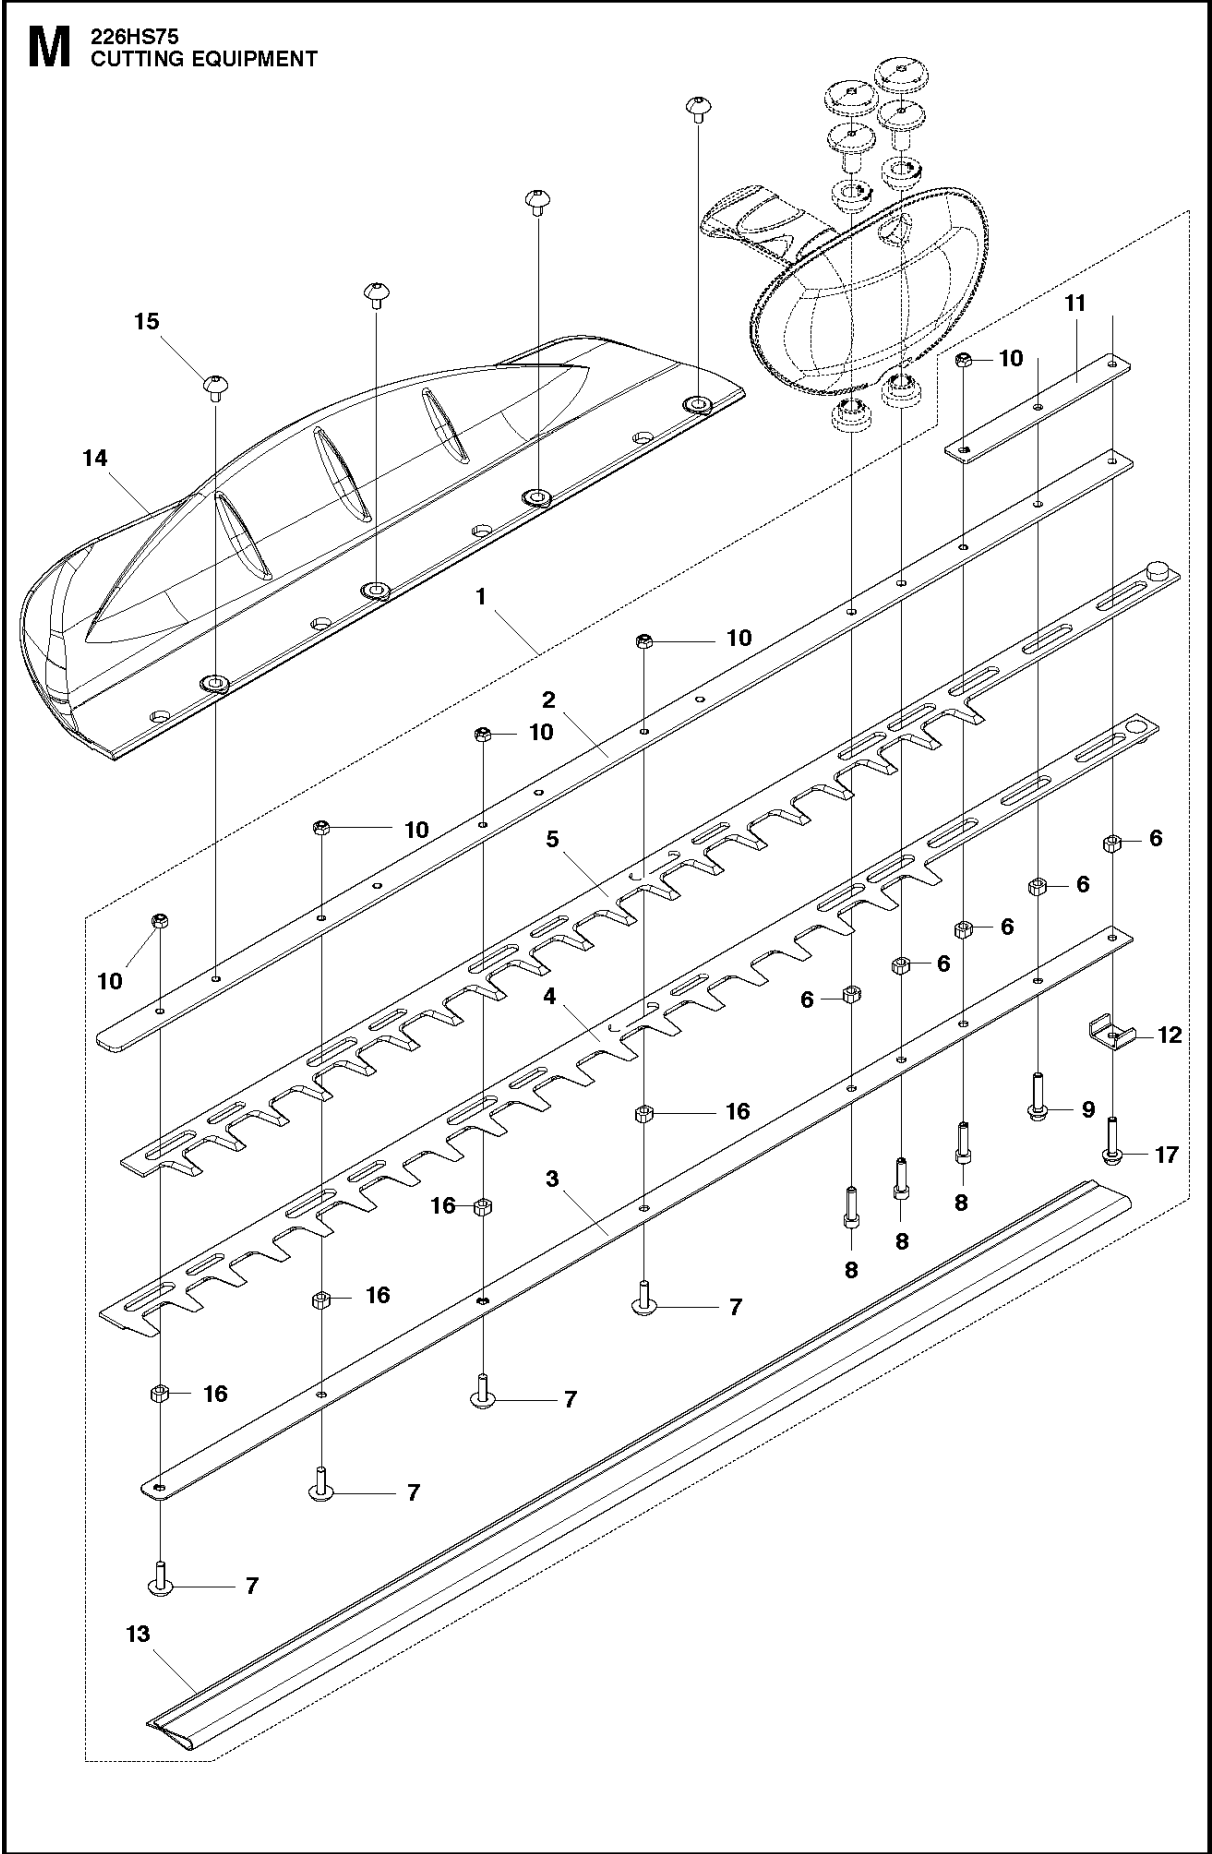

SPARE PARTS LIST

HEDGE TRIMMERS/POLE HEDGE
TRIMMERS

226 HS75 S, 967279603,
20153600001-Current

CUTTING EQUIPMENT

226 HS75 S, 967279603, 20153600001-Current

Ref	Part No	Description	Remark	QTY	KIT
1	587 53 31-01	BLADE		1	
2	527 87 39-01	PLATE,UPPER		1	1
3	527 87 40-01	PLATE,LOWER		1	1
4	527 87 32-01	BLADE,LOWER		1	1
5	527 87 33-01	BLADE,UPPER		1	1
6	527 87 41-01	SPACER		5	1
7	574 61 00-01	BOLT		4	1
8	504 11 43-01	SCREW		3	1
9	521 51 71-01	BOLT		1	1
10	527 27 45-01	PIPE,SHAFT-G		5	1
11	527 87 42-01	PLATE		1	1
12	527 87 43-01	BRACKET		1	1
13	527 87 47-01	COVER		1	1
14	506 62 92-01	PLATE		1	
15	575 27 55-01	SCREW		4	
16	527 87 46-01	SPACER		4	1
17	578 79 69-01	BOLT		1	1

B 226HS
CYLINDER COVER

CYLINDER COVER

226 HS75 S, 967279603, 20153600001-Current

Ref	Part No	Description	Remark	QTY KIT
1	587 48 26-01	DECAL		1
3	506 65 70-01	COVER		1
4	506 74 56-01	BOLT		1
5	506 61 59-01	GROMMET		1

CLUTCH

226 HS75 S, 967279603, 20153600001-Current

Ref	Part No	Description	Remark	QTY	KIT
1	586 93 71-01	GEAR CASE		1	
2	529 26 98-01	BEARING		2	1
3	506 60 99-01	SNAP RING		1	1
4	506 62 69-01	PLATE		1	1
5	506 68 88-01	BOLT		2	1
6	586 93 72-01	GEAR CASE		1	
7	506 62 69-01	PLATE		1	6
8	506 68 88-01	BOLT		2	6
9	506 68 83-01	GASKET		1	
10	506 61 95-01	DRUM		1	
11	506 62 72-01	GEAR		1	
12	506 68 87-01	GEAR		1	
13	586 93 75-01	ROD		2	
14	505 17 15-01	FITTING		1	
15	506 68 89-01	FELT		1	
16	575 70 10-01	SCREW		6	
17	521 51 75-01	BOLT		3	
18	506 62 94-01	CLUTCH		1	
19	506 68 58-01	SPRING		1	18
20	505 05 44-01	WASHER		2	
21	506 61 38-01	WASHER		2	
22	506 65 22-01	BOLT		2	
23	506 65 21-01	PLATE		1	
24	506 61 42-01	WASHER		1	
25	506 68 78-01	NUT		1	