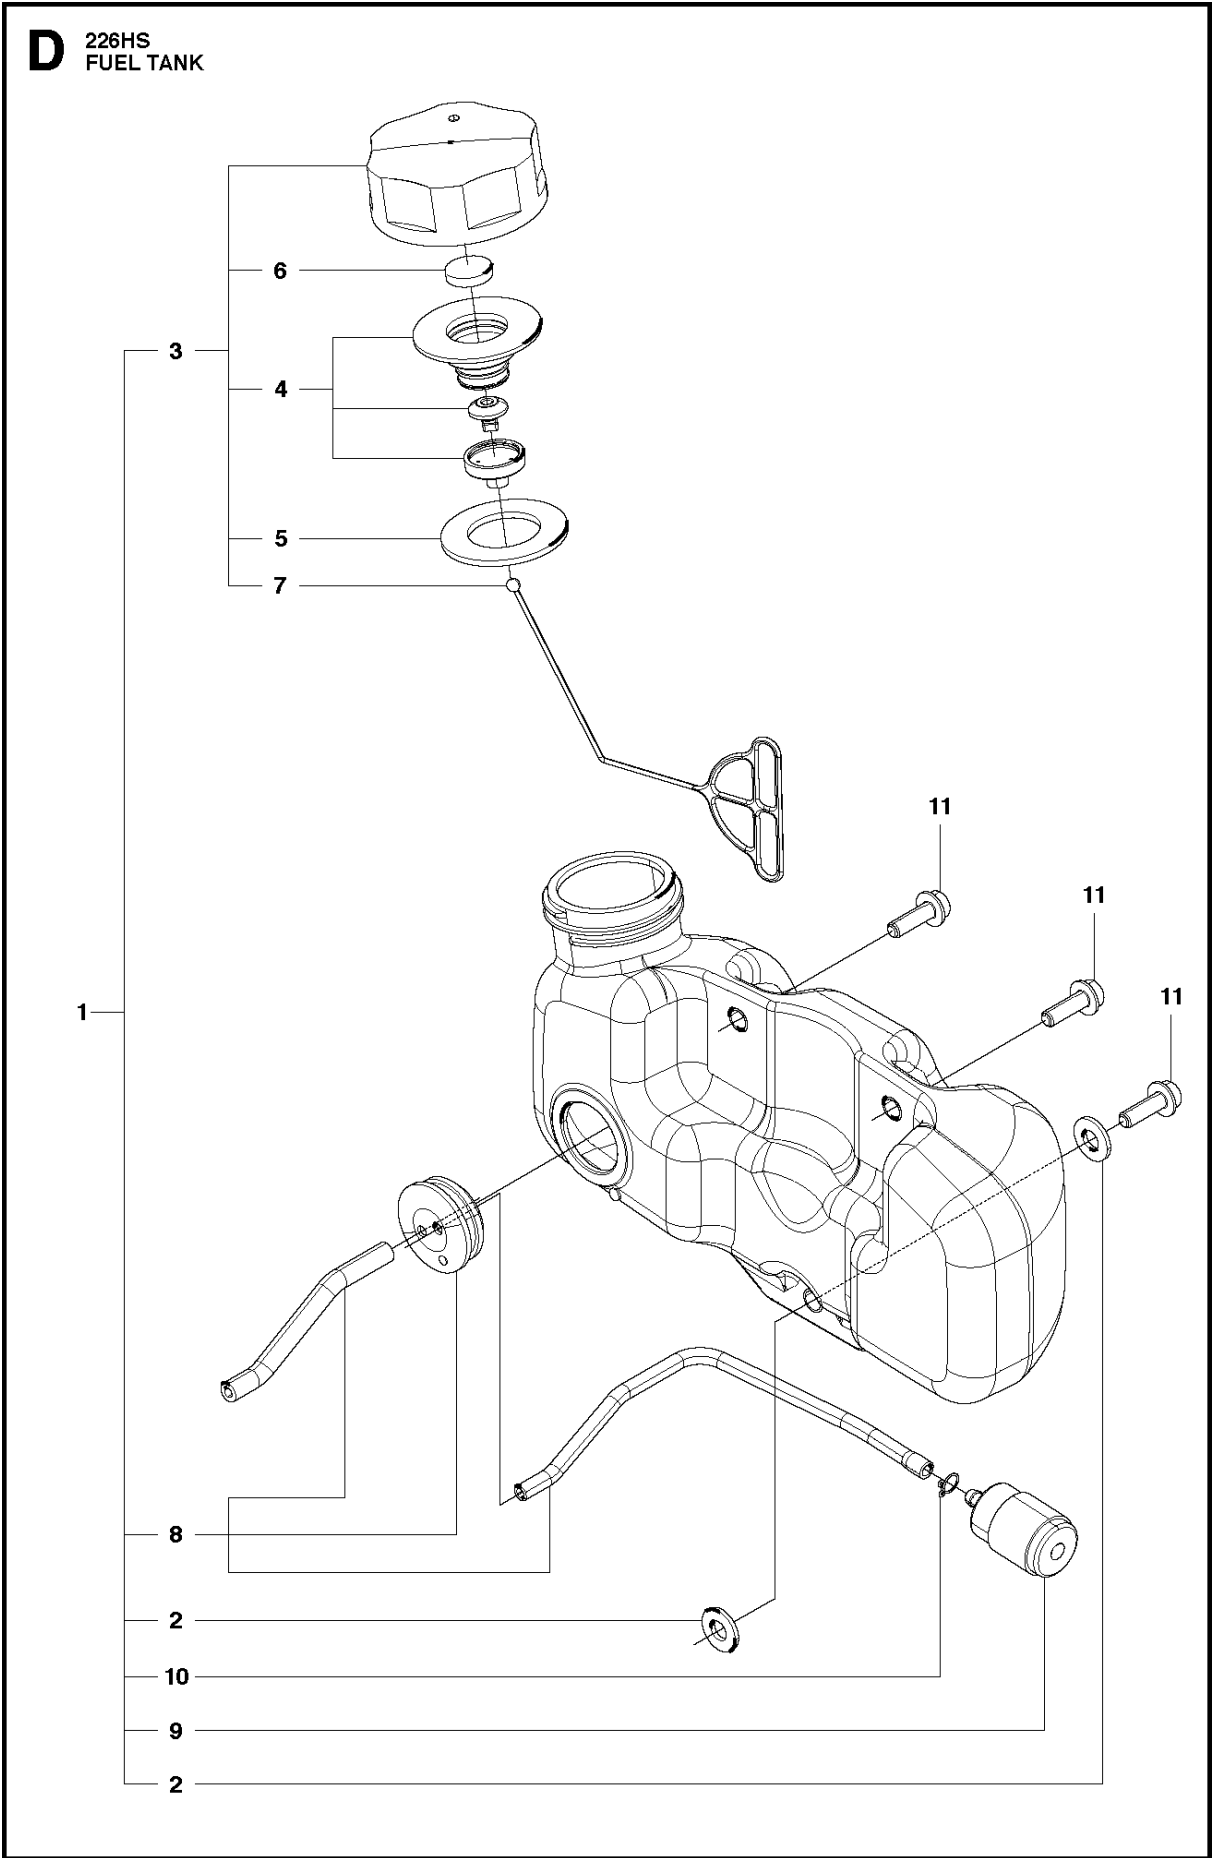

FUEL TANK

226 HS75 S, 967279603, 20153600001-Current

Ref	Part No	Description	Remark	QTY	KIT
1	525 24 60-01	TANK ASSY		1	
2	506 68 41-01	PACKING		2	1
3	505 30 96-01	CAP		1	1
4	515 36 94-01	HOLDER		1	1, 3
5	506 74 43-01	PACKING		1	1, 3
6	506 74 68-01	FILTER		1	1, 3
7	506 74 58-01	STOPPER		1	1, 3
8	506 65 31-01	HOSE		1	1
9	506 61 46-01	FILTER		1	1
10	506 70 70-01	CLIP		1	1
11	506 74 56-01	BOLT		3