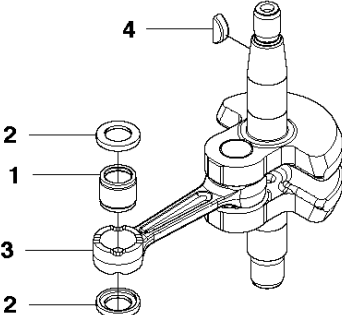

J 226HS
CRANK SHAFT

CRANKSHAFT

226 HS75 S, 967279603, 20153600001-Current

Ref	Part No	Description	Remark	QTY KIT
1	506 68 50-01	BEARING		1
2	505 04 10-01	WASHER		2
3	506 65 18-01	CRANKSHAFT		1
4	506 68 94-01	KEY		1