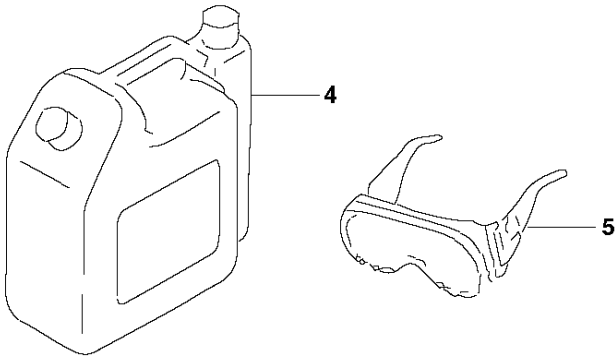

P 226HS
ACCESSORIES

ACCESSORIES

226 HS75 S, 967279603, 20153600001-Current

Ref	Part No	Description	Remark	QTY	KIT
1	521 83 99-01	TOOL-SET		1	
2	506 68 61-01	COMBINATION WRENCH		1	1
3	506 61 50-01	SPANNER		1	1
4	511 41 68-01	TANK		1	
5	512 60 97-01	GOGGLE		1