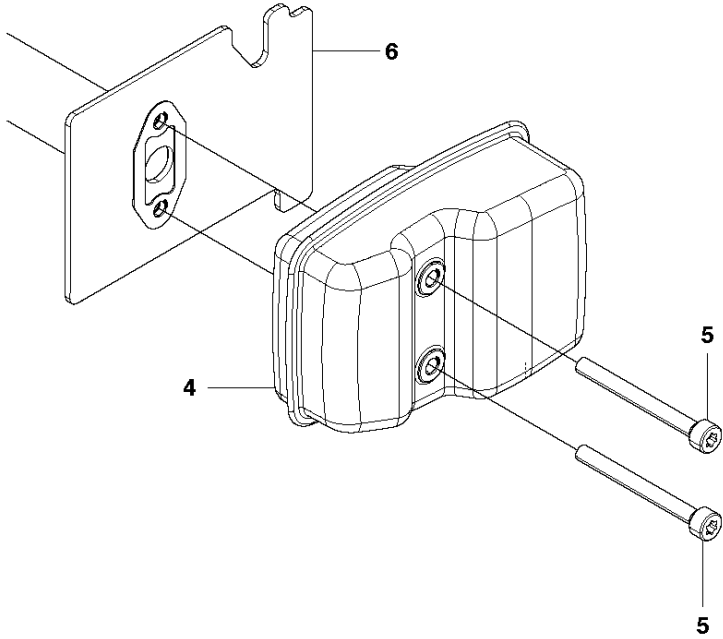

F 226HS
MUFFLER

MUFFLER

226 HS75 S, 967279603, 20153600001-Current

Ref	Part No	Description	Remark	QTY KIT
4	523 07 16-01	MUFFLER		1
5	504 11 65-01	SCREW		2
6	506 65 56-01	GASKET		1