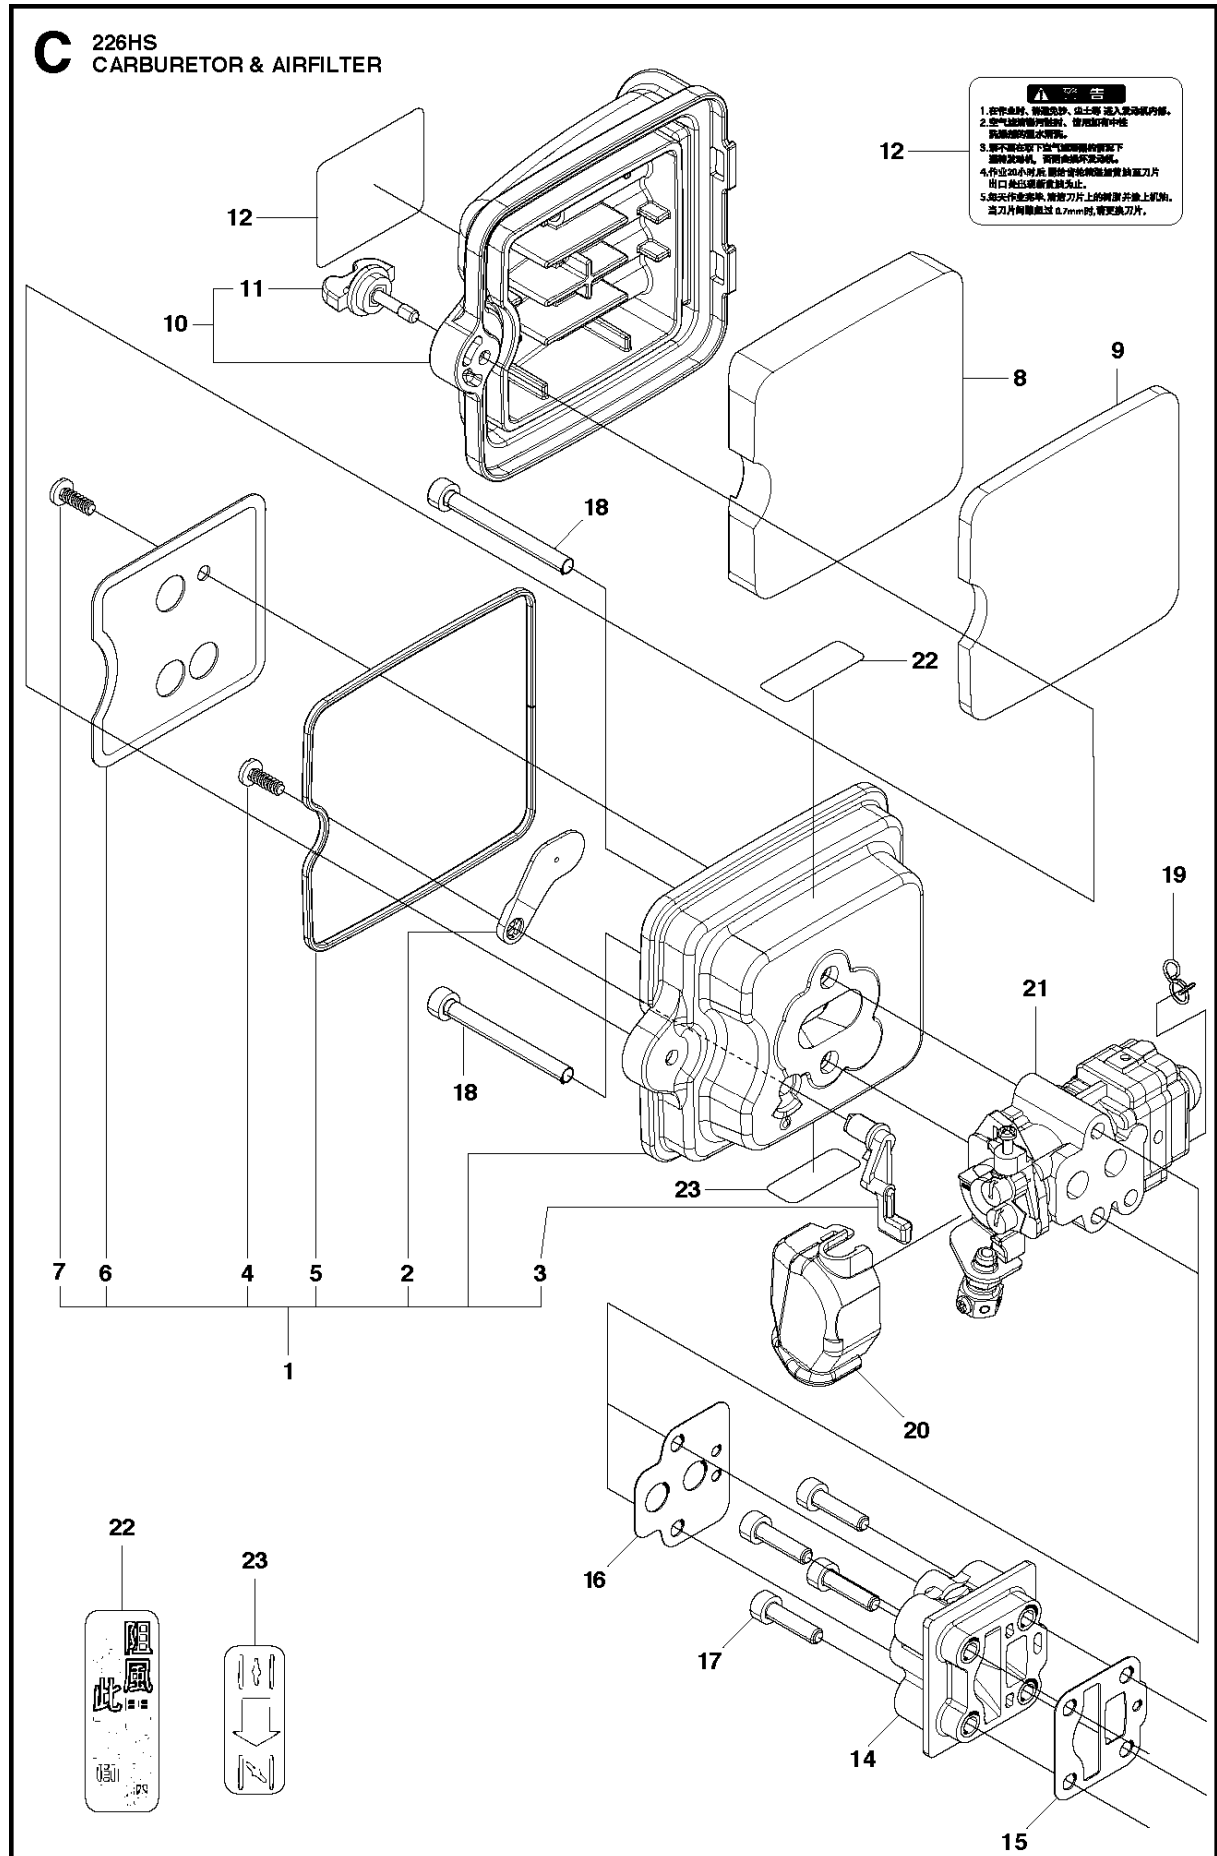

SPARE PARTS LIST

HEDGE TRIMMERS/POLE HEDGE
TRIMMERS

226 HS75 S, 967279603,
20153600001-Current

CUTTING EQUIPMENT

226 HS75 S, 967279603, 20153600001-Current

Ref	Part No	Description	Remark	QTY	KIT
1	587 53 31-01	BLADE		1	
2	527 87 39-01	PLATE,UPPER		1	1
3	527 87 40-01	PLATE,LOWER		1	1
4	527 87 32-01	BLADE,LOWER		1	1
5	527 87 33-01	BLADE,UPPER		1	1
6	527 87 41-01	SPACER		5	1
7	574 61 00-01	BOLT		4	1
8	504 11 43-01	SCREW		3	1
9	521 51 71-01	BOLT		1	1
10	527 27 45-01	PIPE,SHAFT-G		5	1
11	527 87 42-01	PLATE		1	1
12	527 87 43-01	BRACKET		1	1
13	527 87 47-01	COVER		1	1
14	506 62 92-01	PLATE		1	
15	575 27 55-01	SCREW		4	
16	527 87 46-01	SPACER		4	1
17	578 79 69-01	BOLT		1	1

B 226HS
CYLINDER COVER

CYLINDER COVER

226 HS75 S, 967279603, 20153600001-Current

Ref	Part No	Description	Remark	QTY KIT
1	587 48 26-01	DECAL		1
3	506 65 70-01	COVER		1
4	506 74 56-01	BOLT		1
5	506 61 59-01	GROMMET		1

CLUTCH

226 HS75 S, 967279603, 20153600001-Current

Ref	Part No	Description	Remark	QTY	KIT
1	586 93 71-01	GEAR CASE		1	
2	529 26 98-01	BEARING		2	1
3	506 60 99-01	SNAP RING		1	1
4	506 62 69-01	PLATE		1	1
5	506 68 88-01	BOLT		2	1
6	586 93 72-01	GEAR CASE		1	
7	506 62 69-01	PLATE		1	6
8	506 68 88-01	BOLT		2	6
9	506 68 83-01	GASKET		1	
10	506 61 95-01	DRUM		1	
11	506 62 72-01	GEAR		1	
12	506 68 87-01	GEAR		1	
13	586 93 75-01	ROD		2	
14	505 17 15-01	FITTING		1	
15	506 68 89-01	FELT		1	
16	575 70 10-01	SCREW		6	
17	521 51 75-01	BOLT		3	
18	506 62 94-01	CLUTCH		1	
19	506 68 58-01	SPRING		1	18
20	505 05 44-01	WASHER		2	
21	506 61 38-01	WASHER		2	
22	506 65 22-01	BOLT		2	
23	506 65 21-01	PLATE		1	
24	506 61 42-01	WASHER		1	
25	506 68 78-01	NUT		1	