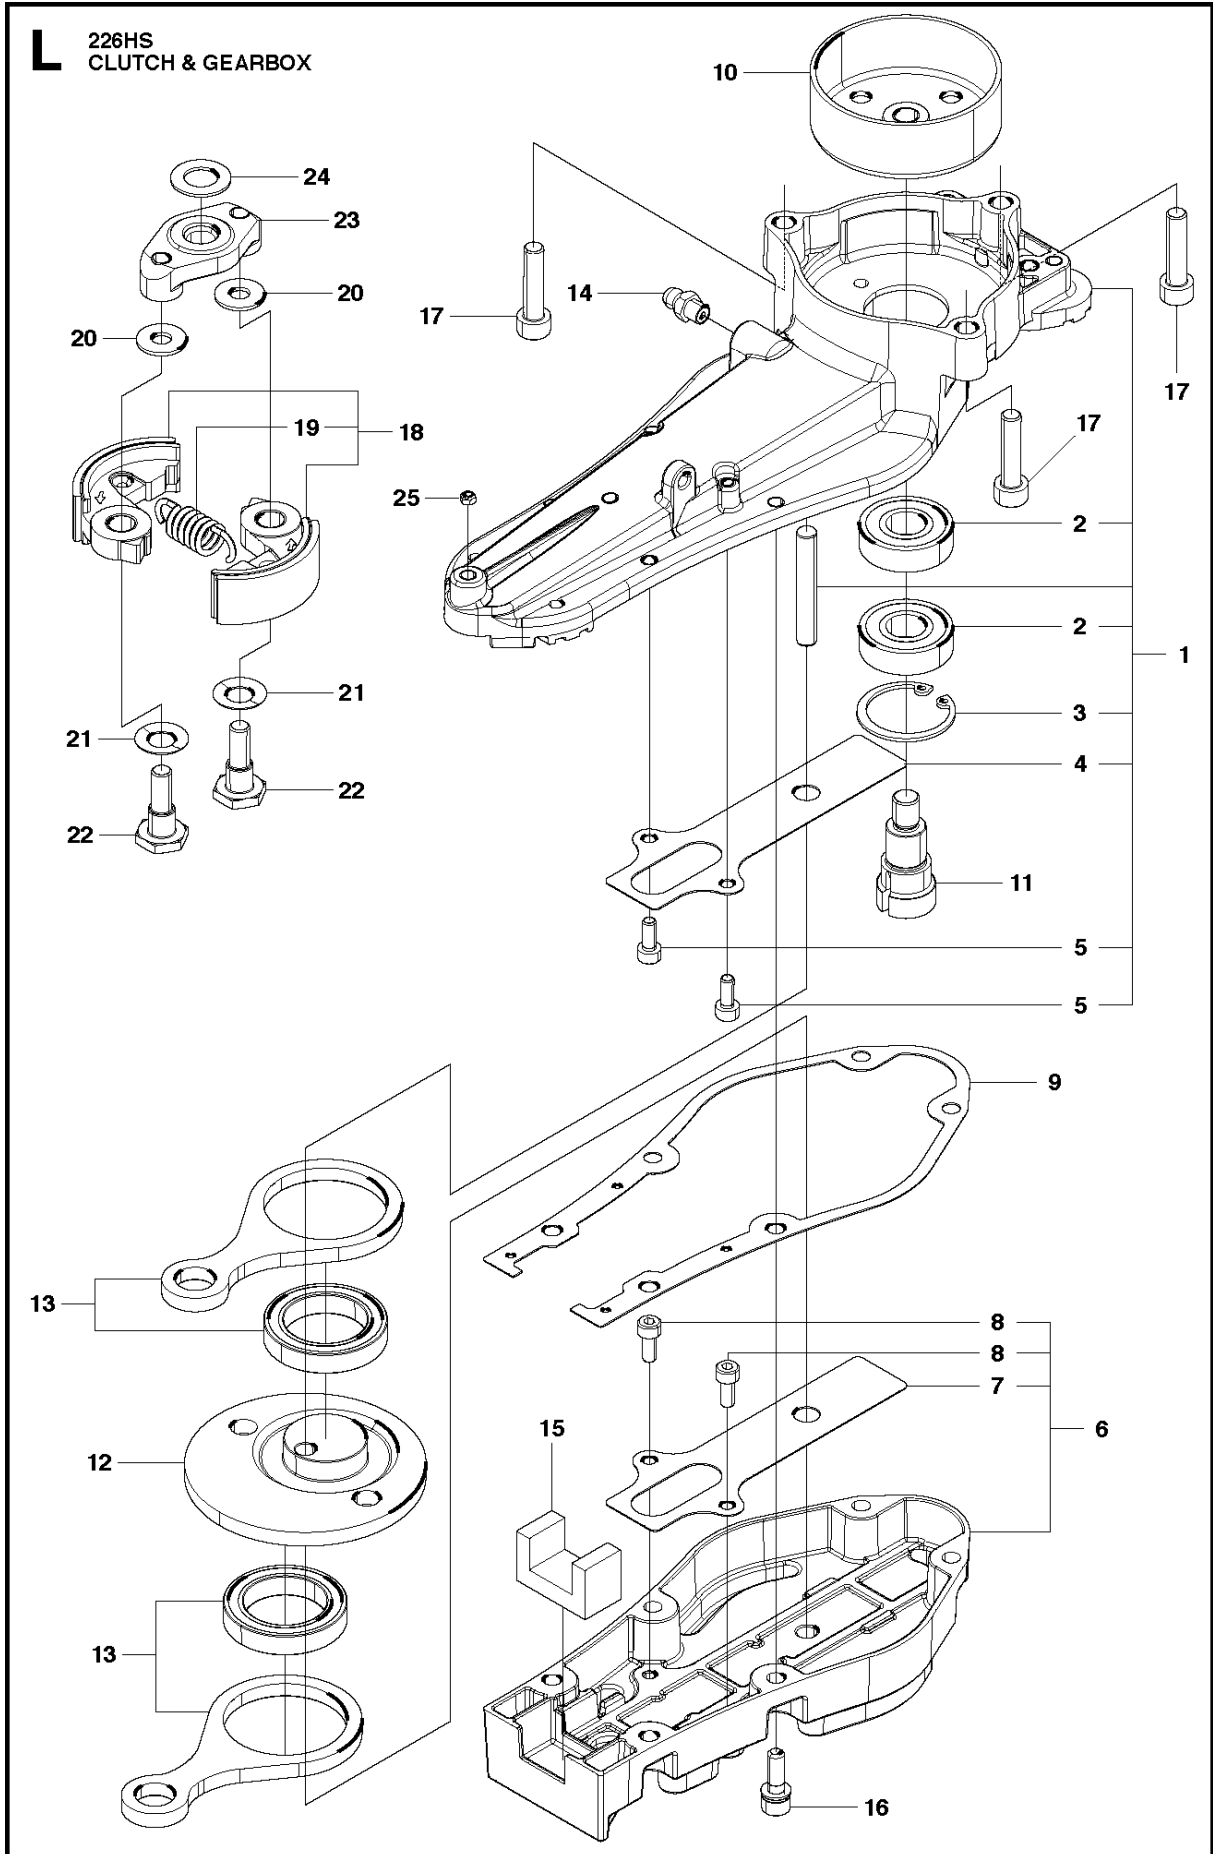

SPARE PARTS LIST

HEDGE TRIMMERS/POLE HEDGE
TRIMMERS

226 HS75 S, 967279603,
20153600001-Current

CUTTING EQUIPMENT

226 HS75 S, 967279603, 20153600001-Current

Ref	Part No	Description	Remark	QTY	KIT
1	587 53 31-01	BLADE		1	
2	527 87 39-01	PLATE,UPPER		1	1
3	527 87 40-01	PLATE,LOWER		1	1
4	527 87 32-01	BLADE,LOWER		1	1
5	527 87 33-01	BLADE,UPPER		1	1
6	527 87 41-01	SPACER		5	1
7	574 61 00-01	BOLT		4	1
8	504 11 43-01	SCREW		3	1
9	521 51 71-01	BOLT		1	1
10	527 27 45-01	PIPE,SHAFT-G		5	1
11	527 87 42-01	PLATE		1	1
12	527 87 43-01	BRACKET		1	1
13	527 87 47-01	COVER		1	1
14	506 62 92-01	PLATE		1	
15	575 27 55-01	SCREW		4	
16	527 87 46-01	SPACER		4	1
17	578 79 69-01	BOLT		1	1

B 226HS
CYLINDER COVER

CYLINDER COVER

226 HS75 S, 967279603, 20153600001-Current

Ref	Part No	Description	Remark	QTY KIT
1	587 48 26-01	DECAL		1
3	506 65 70-01	COVER		1
4	506 74 56-01	BOLT		1
5	506 61 59-01	GROMMET		1

CLUTCH

226 HS75 S, 967279603, 20153600001-Current

Ref	Part No	Description	Remark	QTY	KIT
1	586 93 71-01	GEAR CASE		1	
2	529 26 98-01	BEARING		2	1
3	506 60 99-01	SNAP RING		1	1
4	506 62 69-01	PLATE		1	1
5	506 68 88-01	BOLT		2	1
6	586 93 72-01	GEAR CASE		1	
7	506 62 69-01	PLATE		1	6
8	506 68 88-01	BOLT		2	6
9	506 68 83-01	GASKET		1	
10	506 61 95-01	DRUM		1	
11	506 62 72-01	GEAR		1	
12	506 68 87-01	GEAR		1	
13	586 93 75-01	ROD		2	
14	505 17 15-01	FITTING		1	
15	506 68 89-01	FELT		1	
16	575 70 10-01	SCREW		6	
17	521 51 75-01	BOLT		3	
18	506 62 94-01	CLUTCH		1	
19	506 68 58-01	SPRING		1	18
20	505 05 44-01	WASHER		2	
21	506 61 38-01	WASHER		2	
22	506 65 22-01	BOLT		2	
23	506 65 21-01	PLATE		1	
24	506 61 42-01	WASHER		1	
25	506 68 78-01	NUT		1	