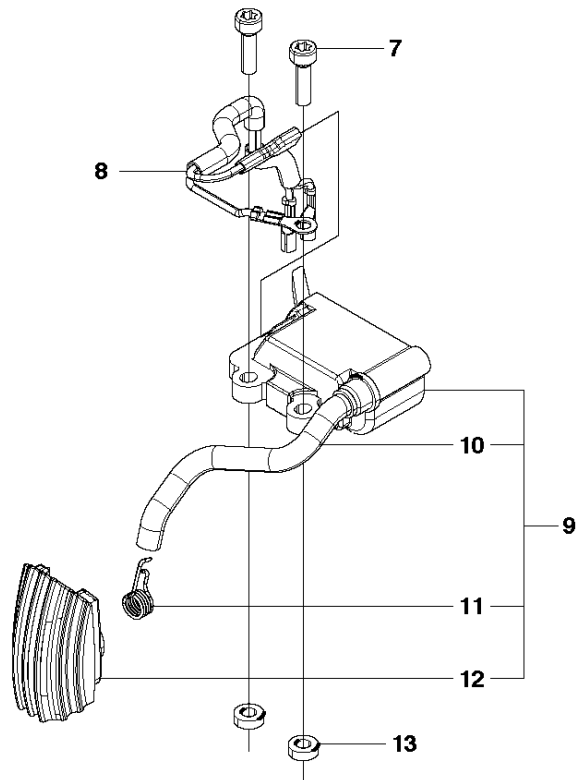

E 226HS
IGNITION SYSTEM

IGNITION SYSTEM

226HS99S, 967279702, 967279701, 20180500001-Current

Ref	Part No	Description	Remark	QTY	KIT
1	506 65 60-01	ROTOR-A		1	
2	504 11 80-01	NUT		1	
3	506 61 43-01	SCREW		2	1
4	506 61 41-01	PAWL		2	1
5	506 61 44-01	WASHER		2	1
6	521 74 71-01	SPRING		2	1
7	506 74 57-01	BOLT		2	
8	506 65 23-01	CORD		1	
9	589 37 24-01	IGNITION MODULE ASSY		1	
10	511 35 12-01	CORD		1	9
11	506 65 52-01	SPRING		1	9
12	521 61 00-01	HUB CAP		1	9
13	504 11 86-01	SPACER		2