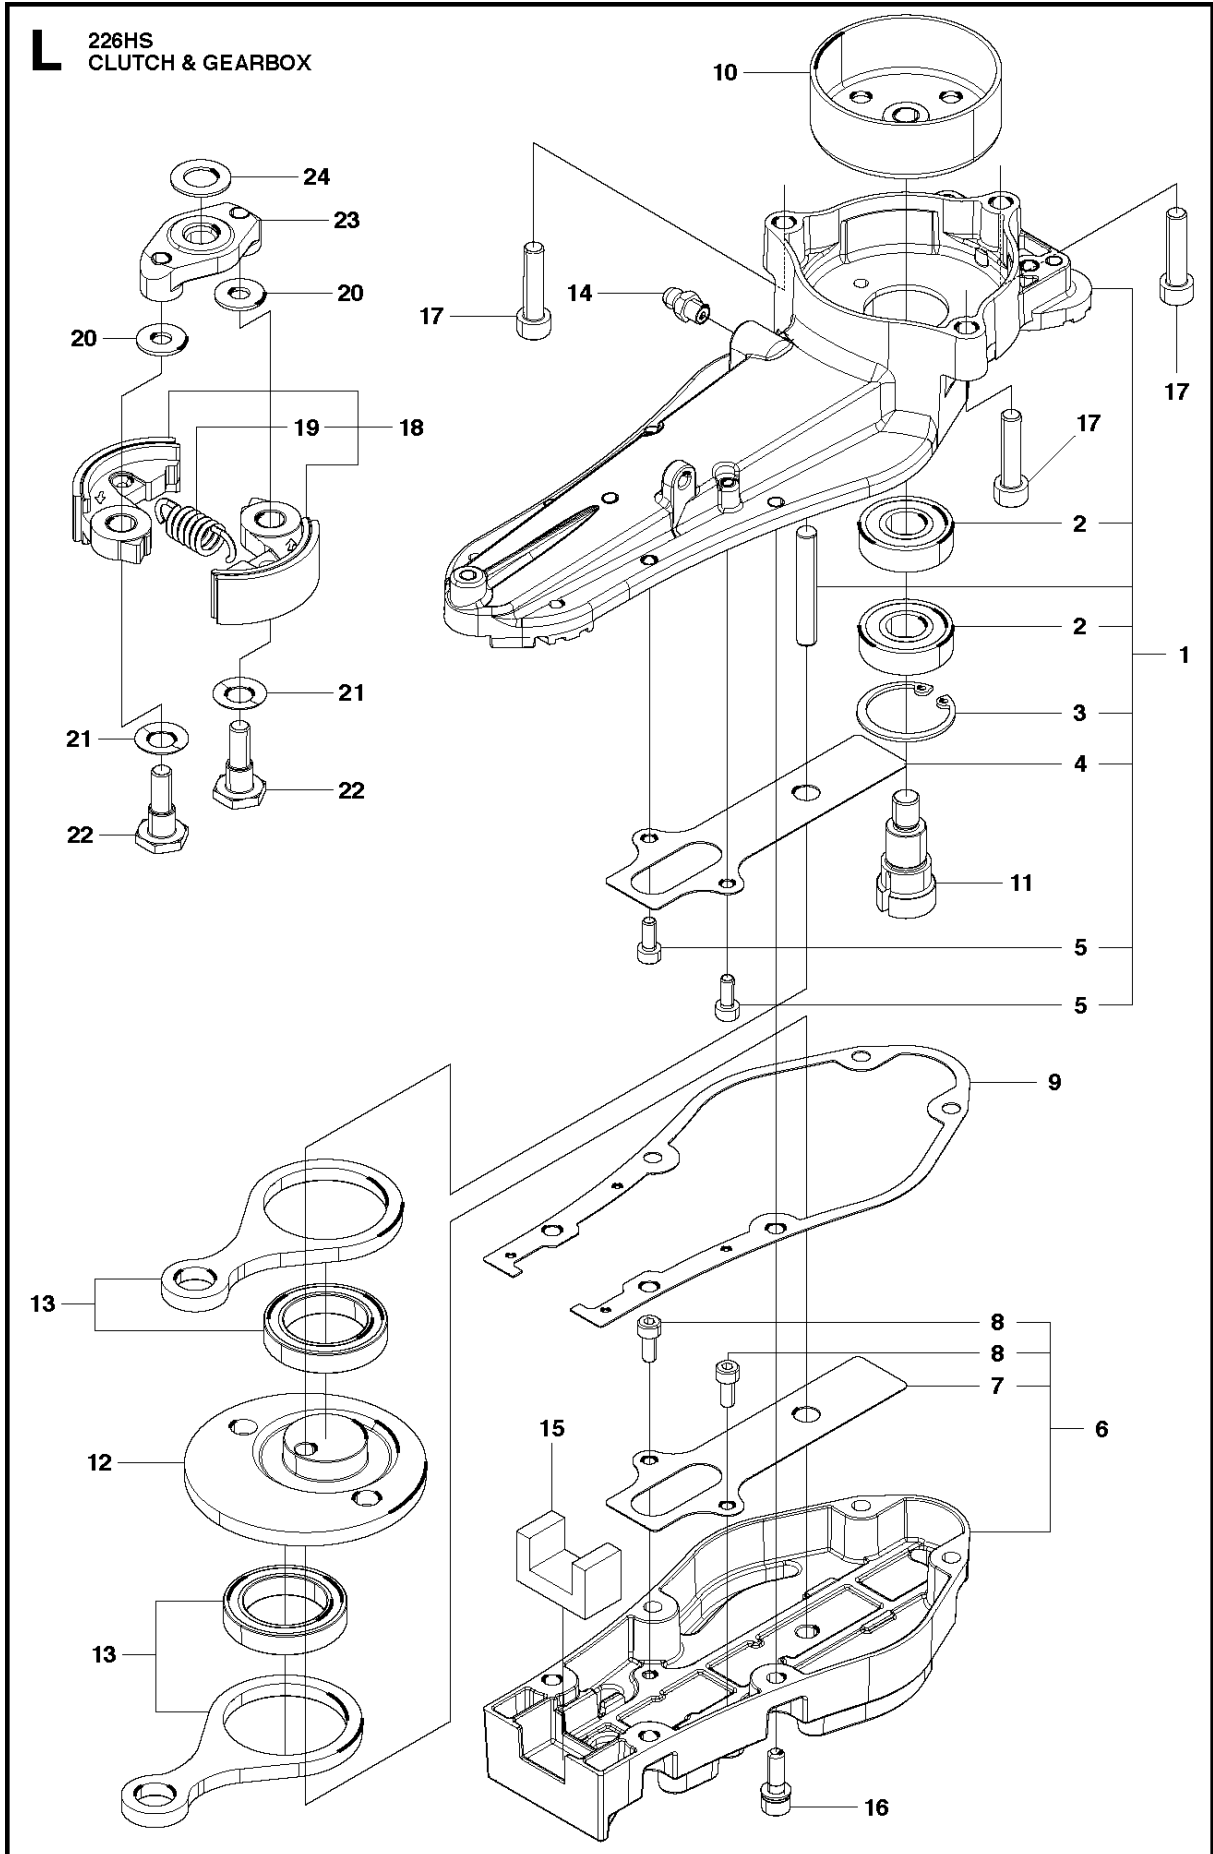

# SPARE PARTS LIST

HEDGE TRIMMERS/POLE HEDGE  
TRIMMERS

226HS99S, 967279702, 967279701,  
20180500001-Current

STARTER

226HS99S, 967279702, 967279701, 20180500001-Current

Ref	Part No	Description	Remark	QTY	KIT
1	506 65 72-01	STARTER ASSY		1	
2	506 68 42-01	REEL		1	1
3	506 67 43-01	SPRING		1	1
4	506 61 30-01	SCREW		1	1
5	506 68 34-01	ROPE		1	1
6	506 61 47-01	KNOB		1	1
7	506 74 56-01	BOLT		4	
9	528 05 08-01	LABEL,RECOIL	226HS99S	1	

HANDLE

226HS99S, 967279702, 967279701, 20180500001-Current

Ref	Part No	Description	Remark	QTY KIT
1	506 68 72-01	PIPE		1
2	506 68 73-01	MOUNT		1
3	506 68 74-01	PLATE		1
4	505 17 23-01	NUT		2
5	506 68 65-01	ABSORBER		4
6	506 68 71-01	COLLAR		2
7	506 68 68-01	WASHER		2
8	506 61 05-01	BAND		1
9	515 38 81-01	BOLT		2
10	521 86 25-01	BOLT		2
11	506 62 91-01	HANDLE		1
12	506 62 76-01	SPACER		4
13	506 68 66-01	HOLDER		2
14	506 68 67-01	HUB CAP		2

## CLUTCH

226HS99S, 967279702, 967279701, 20180500001-Current

Ref	Part No	Description	Remark	QTY	KIT
1	586 93 71-01	GEAR CASE		1	
2	529 26 98-01	BEARING		2	1
3	506 60 99-01	SNAP RING		1	1
4	506 62 69-01	PLATE		1	1
5	506 68 88-01	BOLT		2	1
6	586 93 72-01	GEAR CASE		1	
7	506 62 69-01	PLATE		1	6
8	506 68 88-01	BOLT		2	6
9	506 68 83-01	GASKET		1	
10	506 61 95-01	DRUM		1	
11	506 62 72-01	GEAR		1	
12	506 68 87-01	GEAR		1	
13	586 93 75-01	ROD		2	
14	505 17 15-01	FITTING		1	
15	506 68 89-01	FELT		1	
16	575 70 10-01	SCREW		6	
17	521 51 75-01	BOLT		3	
18	506 62 94-01	CLUTCH		1	
19	506 68 58-01	SPRING		1	18
20	505 05 44-01	WASHER		2	
21	506 61 38-01	WASHER		2	
22	513 18 96-01	SCREW		2	
23	506 65 21-01	PLATE		1	
24	506 61 42-01	WASHER		1	