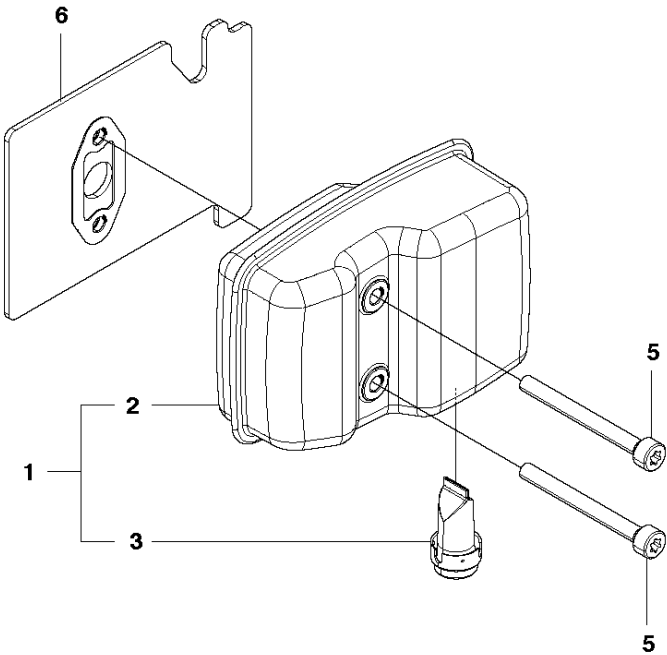

F 226HS
MUFFLER

MUFFLER

226HS99S, 967279702, 967279701, 20180500001-Current

Ref	Part No	Description	Remark	QTY	KIT
1	506 65 68-01	MUFFLER	US only	1	
2	506 65 69-01	MUFFLER	US ONLY	1	1
3	506 61 56-01	ARRESTER	US ONLY	1	1
4	523 07 16-01	MUFFLER	EU only	1	
5	504 11 65-01	SCREW		2	
6	506 65 56-01	GASKET		1