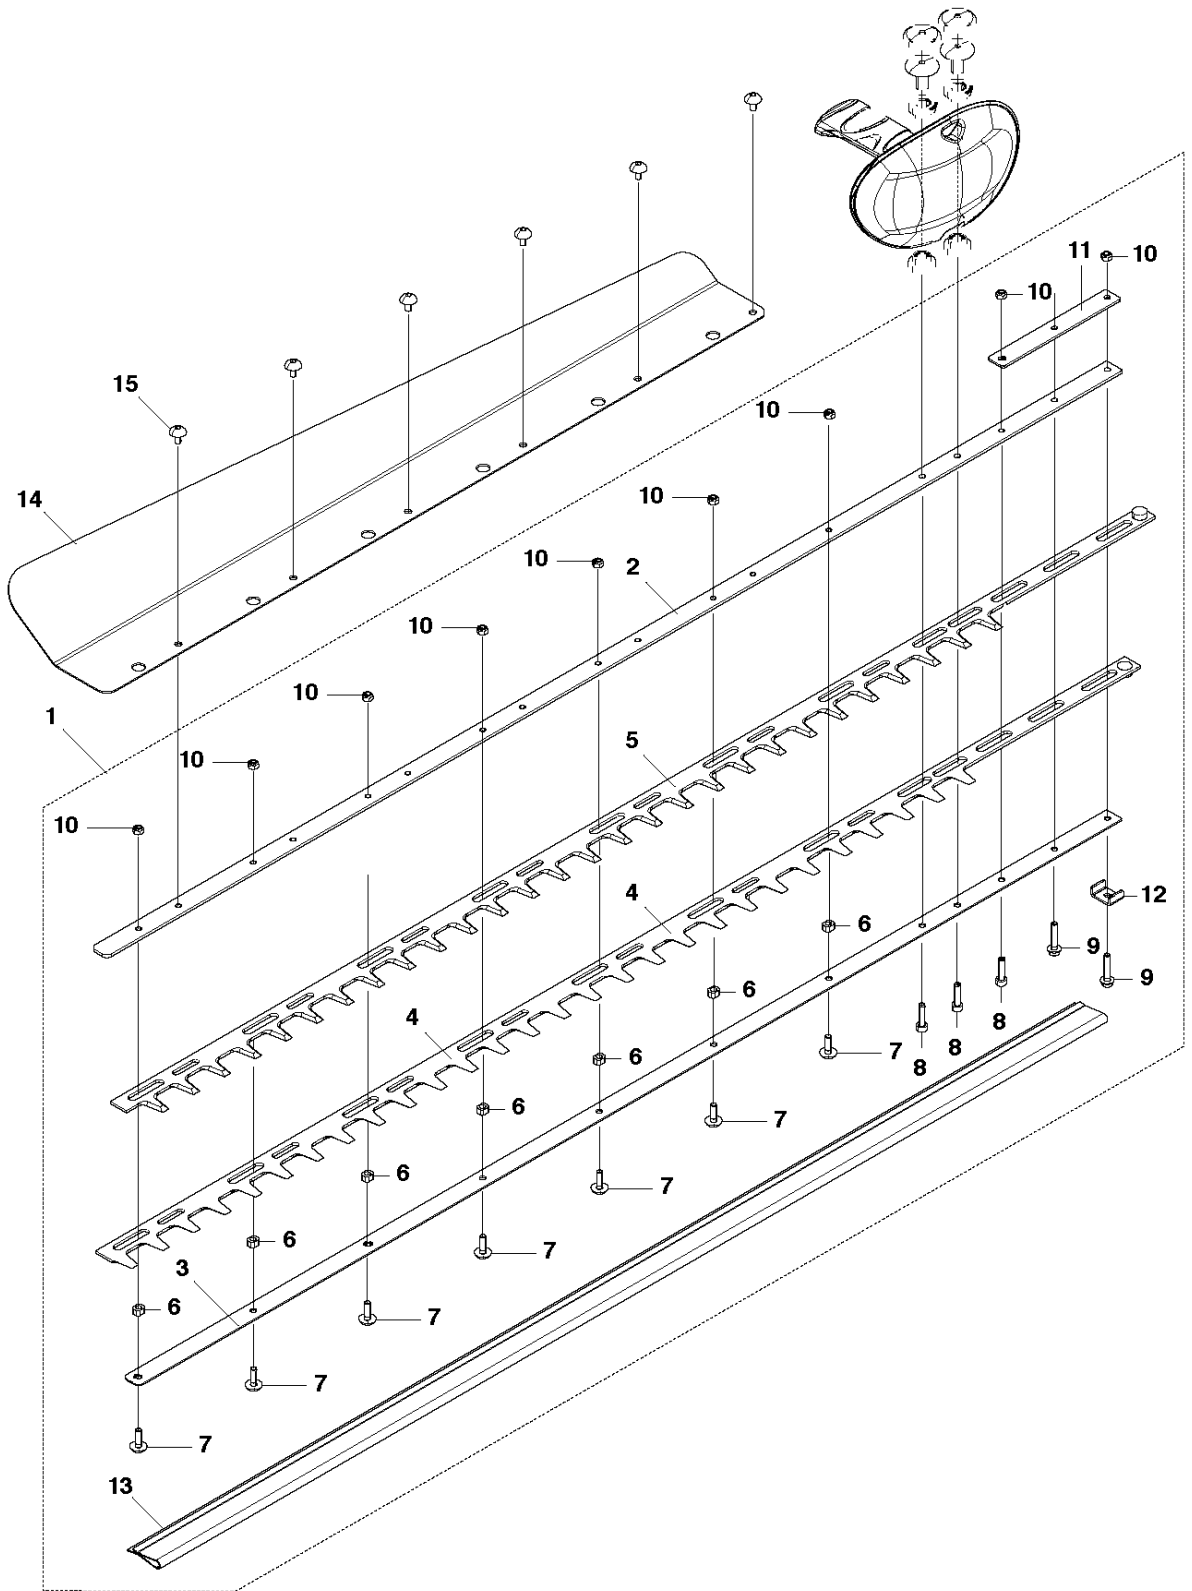

M2 226HS99
CUTTING EQUIPMENT

CUTTING EQUIPMENT

226HS99S, 967279702, 967279701, 20180500001-Current

Ref	Part No	Description	Remark	QTY	KIT
1	586 55 30-02	BLADE		1	
2	527 89 04-01	PLATE,UPPER		1	1
3	527 89 05-01	PLATE,LOWER		1	1
4	586 59 54-01	BLADE		1	1
5	586 59 53-01	BLADE		1	1
6	506 68 76-01	SPACER		12	1
7	574 61 00-01	BOLT		7	1
8	504 11 43-01	SCREW		3	1
9	574 61 01-01	BOLT		2	1
10	506 68 78-01	NUT		8	1
11	506 68 82-01	PLATE		1	1
12	506 62 74-01	BRACKET		1	1
13	506 62 85-01	COVER		1	1
14	527 89 06-01	PLATE,RECEIVE		1	
15	575 27 55-01	SCREW		6