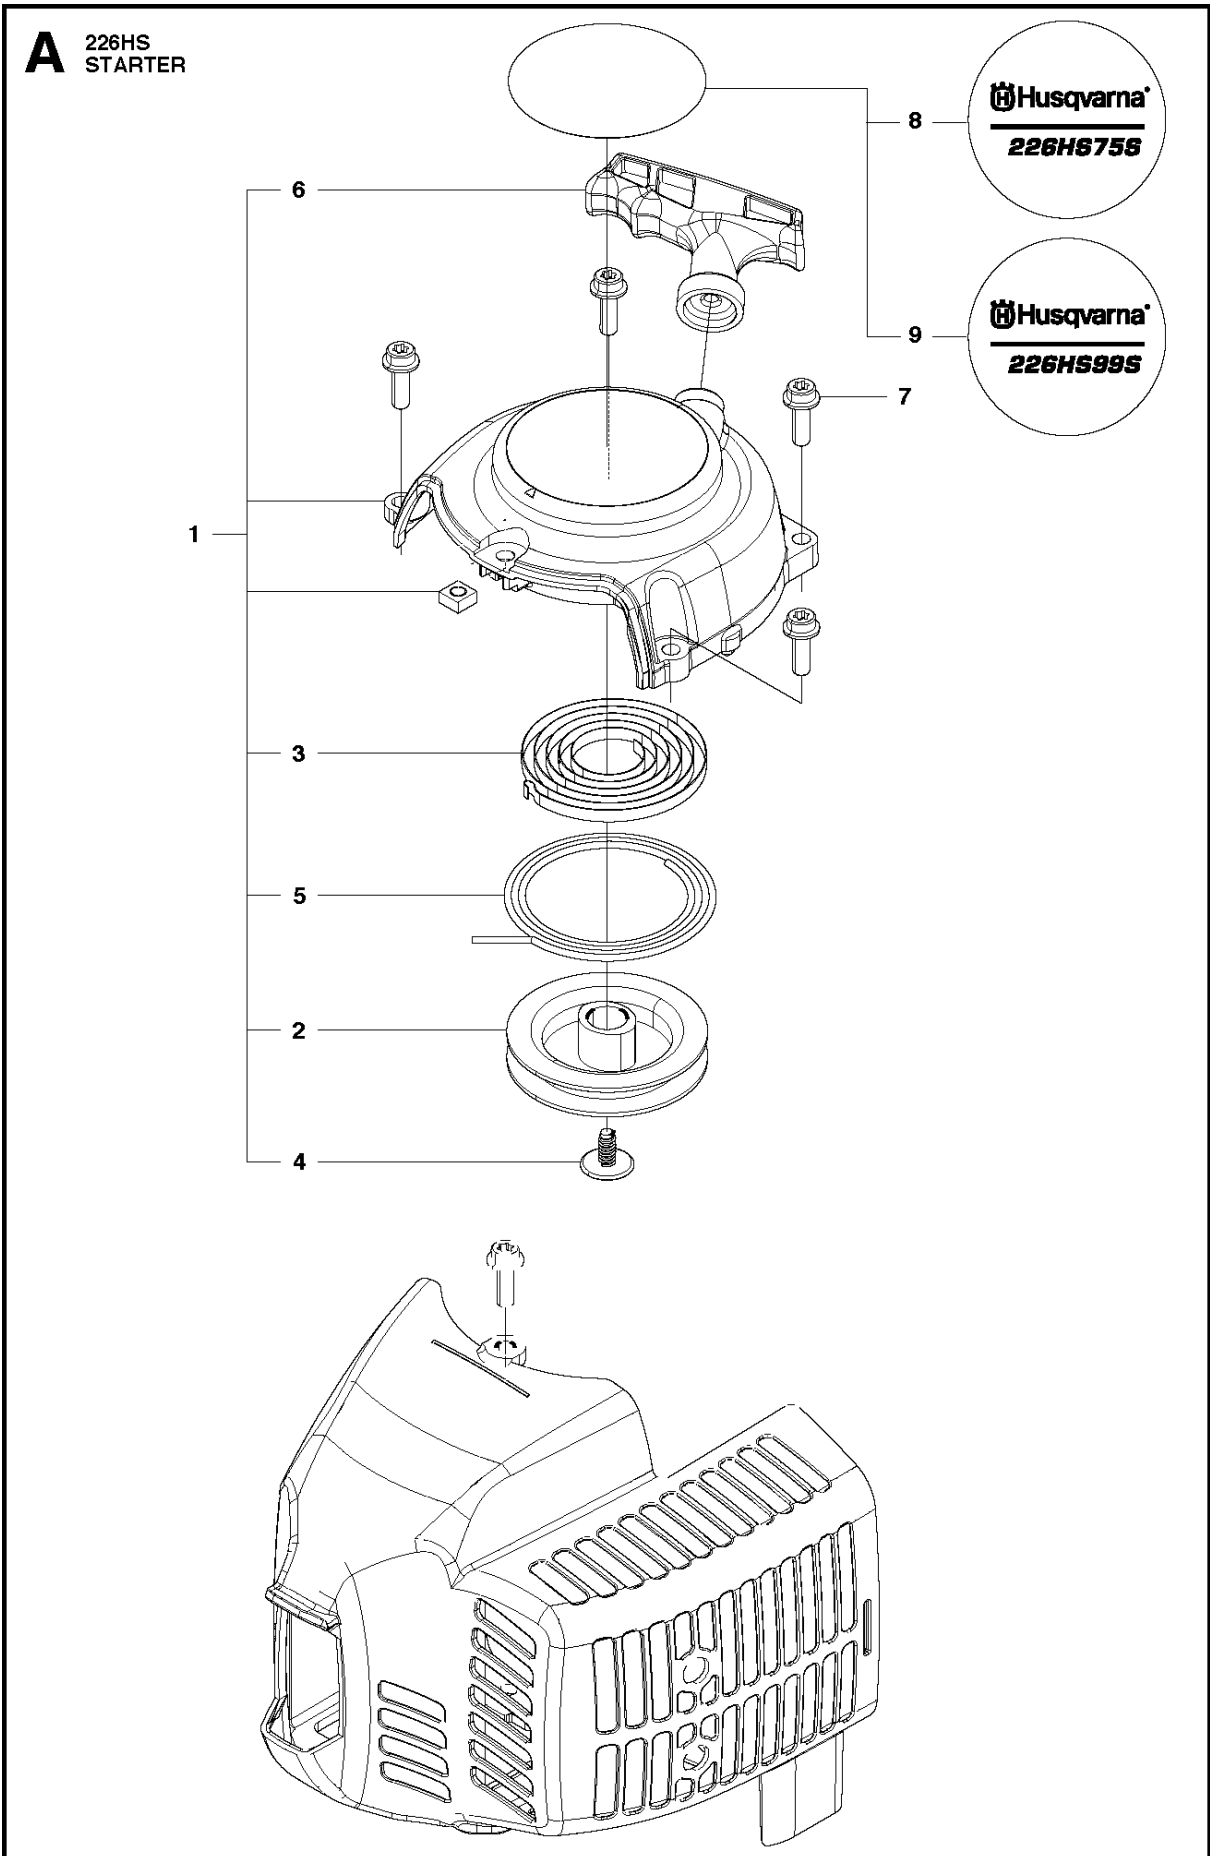

# SPARE PARTS LIST

HEDGE TRIMMERS/POLE HEDGE  
TRIMMERS

226HS99S, 967279702, 967279701,  
20180500001-Current

STARTER

226HS99S, 967279702, 967279701, 20180500001-Current

Ref	Part No	Description	Remark	QTY	KIT
1	506 65 72-01	STARTER ASSY		1	
2	506 68 42-01	REEL		1	1
3	506 67 43-01	SPRING		1	1
4	506 61 30-01	SCREW		1	1
5	506 68 34-01	ROPE		1	1
6	506 61 47-01	KNOB		1	1
7	506 74 56-01	BOLT		4	
9	528 05 08-01	LABEL,RECOIL	226HS99S	1	

**B** 226HS  
CYLINDER COVER

CYLINDER COVER

226HS99S, 967279702, 967279701, 20180500001-Current

Ref	Part No	Description	Remark	QTY KIT
1	587 48 26-01	DECAL	US only	1
2	587 43 88-01	DECAL	EU only	1
3	506 65 70-01	COVER		1
4	506 74 56-01	BOLT		1
5	506 61 59-01	GROMMET		1
6	587 02 78-01	DECAL		1

## CARBURETOR &amp; AIR FILTER

226HS99S, 967279702, 967279701, 20180500001-Current

Ref	Part No	Description	Remark	QTY	KIT
1	511 35 92-01	BODY		1	
2	506 68 43-01	PLATE.CHOKE		1	1
3	521 76 05-01	LEVER CHOKE		1	1
4	581 73 62-01	SCREW		1	1
5	521 75 13-01	PACKING		1	1
6	521 60 79-01	SCREEN		1	1
7	581 73 62-01	SCREW		1	1
8	523 09 00-01	FILTER		1	
9	523 07 11-01	FILTER		1	
10	523 07 12-01	COVER		1	
11	523 07 13-01	KNOB		1	10
12	574 29 97-01	LABEL		1	
13	523 07 14-01	LABEL	US only	1	
14	511 34 97-01	INSULATOR		1	
15	593 13 60-01	GASKET		1	
16	521 75 50-01	GASKET		1	
17	506 68 90-01	BOLT		4	
18	504 11 65-01	SCREW		2	
19	506 74 15-01	CLIP		1	
20	506 74 42-01	COVER		1	
21	591 10 26-01	CARBURETTOR		1	