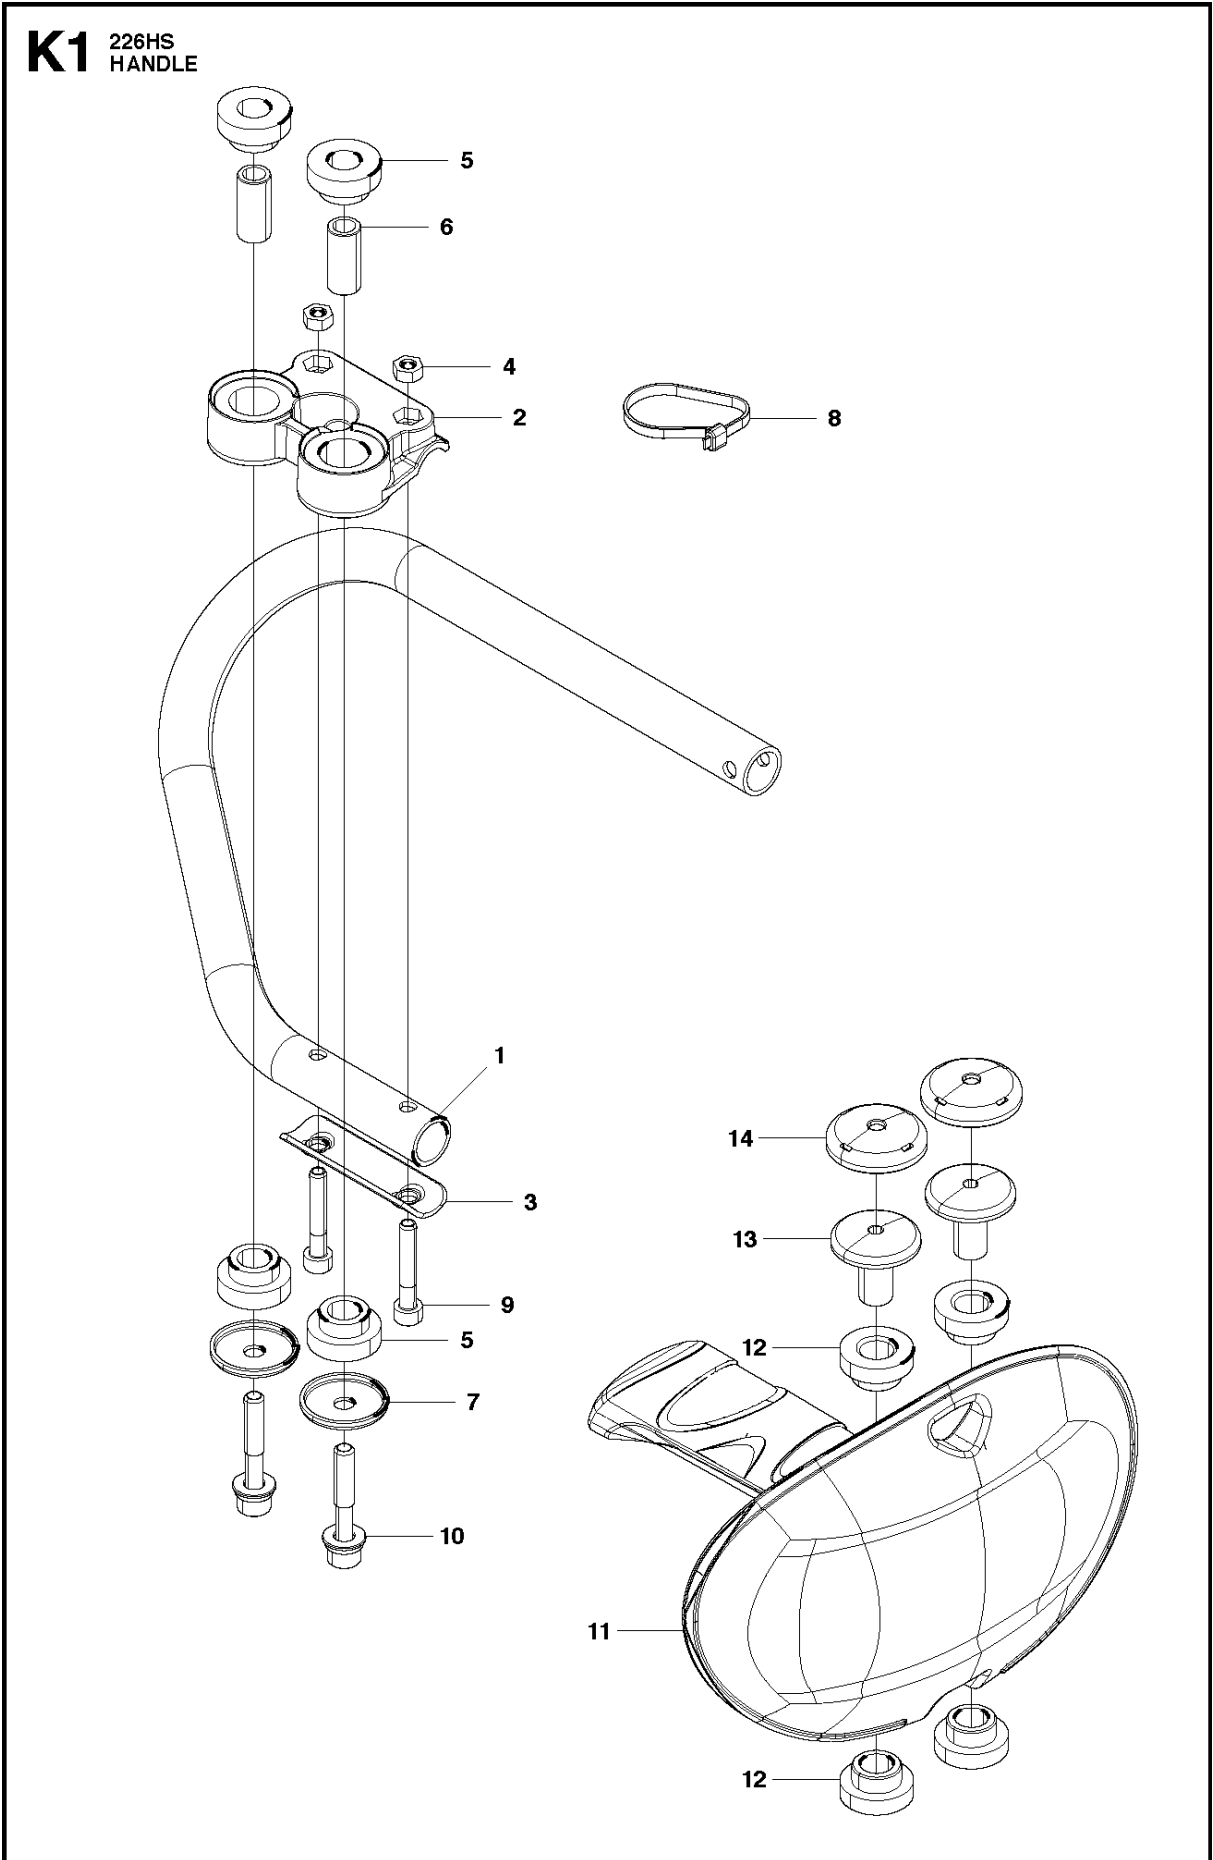

# SPARE PARTS LIST

HEDGE TRIMMERS/POLE HEDGE  
TRIMMERS

226HS99S, 967279702, 967279701,  
20180500001-Current

STARTER

226HS99S, 967279702, 967279701, 20180500001-Current

Ref	Part No	Description	Remark	QTY	KIT
1	506 65 72-01	STARTER ASSY		1	
2	506 68 42-01	REEL		1	1
3	506 67 43-01	SPRING		1	1
4	506 61 30-01	SCREW		1	1
5	506 68 34-01	ROPE		1	1
6	506 61 47-01	KNOB		1	1
7	506 74 56-01	BOLT		4	
9	528 05 08-01	LABEL,RECOIL	226HS99S	1	

**J** 226HS  
CRANK SHAFT

CRANKSHAFT

226HS99S, 967279702, 967279701, 20180500001-Current

Ref	Part No	Description	Remark	QTY KIT
1	506 68 50-01	BEARING		1
2	505 04 10-01	WASHER		2
3	506 65 18-01	CRANKSHAFT		1
4	506 68 94-01	KEY		1

HANDLE

226HS99S, 967279702, 967279701, 20180500001-Current

Ref	Part No	Description	Remark	QTY KIT
1	506 68 72-01	PIPE		1
2	506 68 73-01	MOUNT		1
3	506 68 74-01	PLATE		1
4	505 17 23-01	NUT		2
5	506 68 65-01	ABSORBER		4
6	506 68 71-01	COLLAR		2
7	506 68 68-01	WASHER		2
8	506 61 05-01	BAND		1
9	515 38 81-01	BOLT		2
10	521 86 25-01	BOLT		2
11	506 62 91-01	HANDLE		1
12	506 62 76-01	SPACER		4
13	506 68 66-01	HOLDER		2
14	506 68 67-01	HUB CAP		2