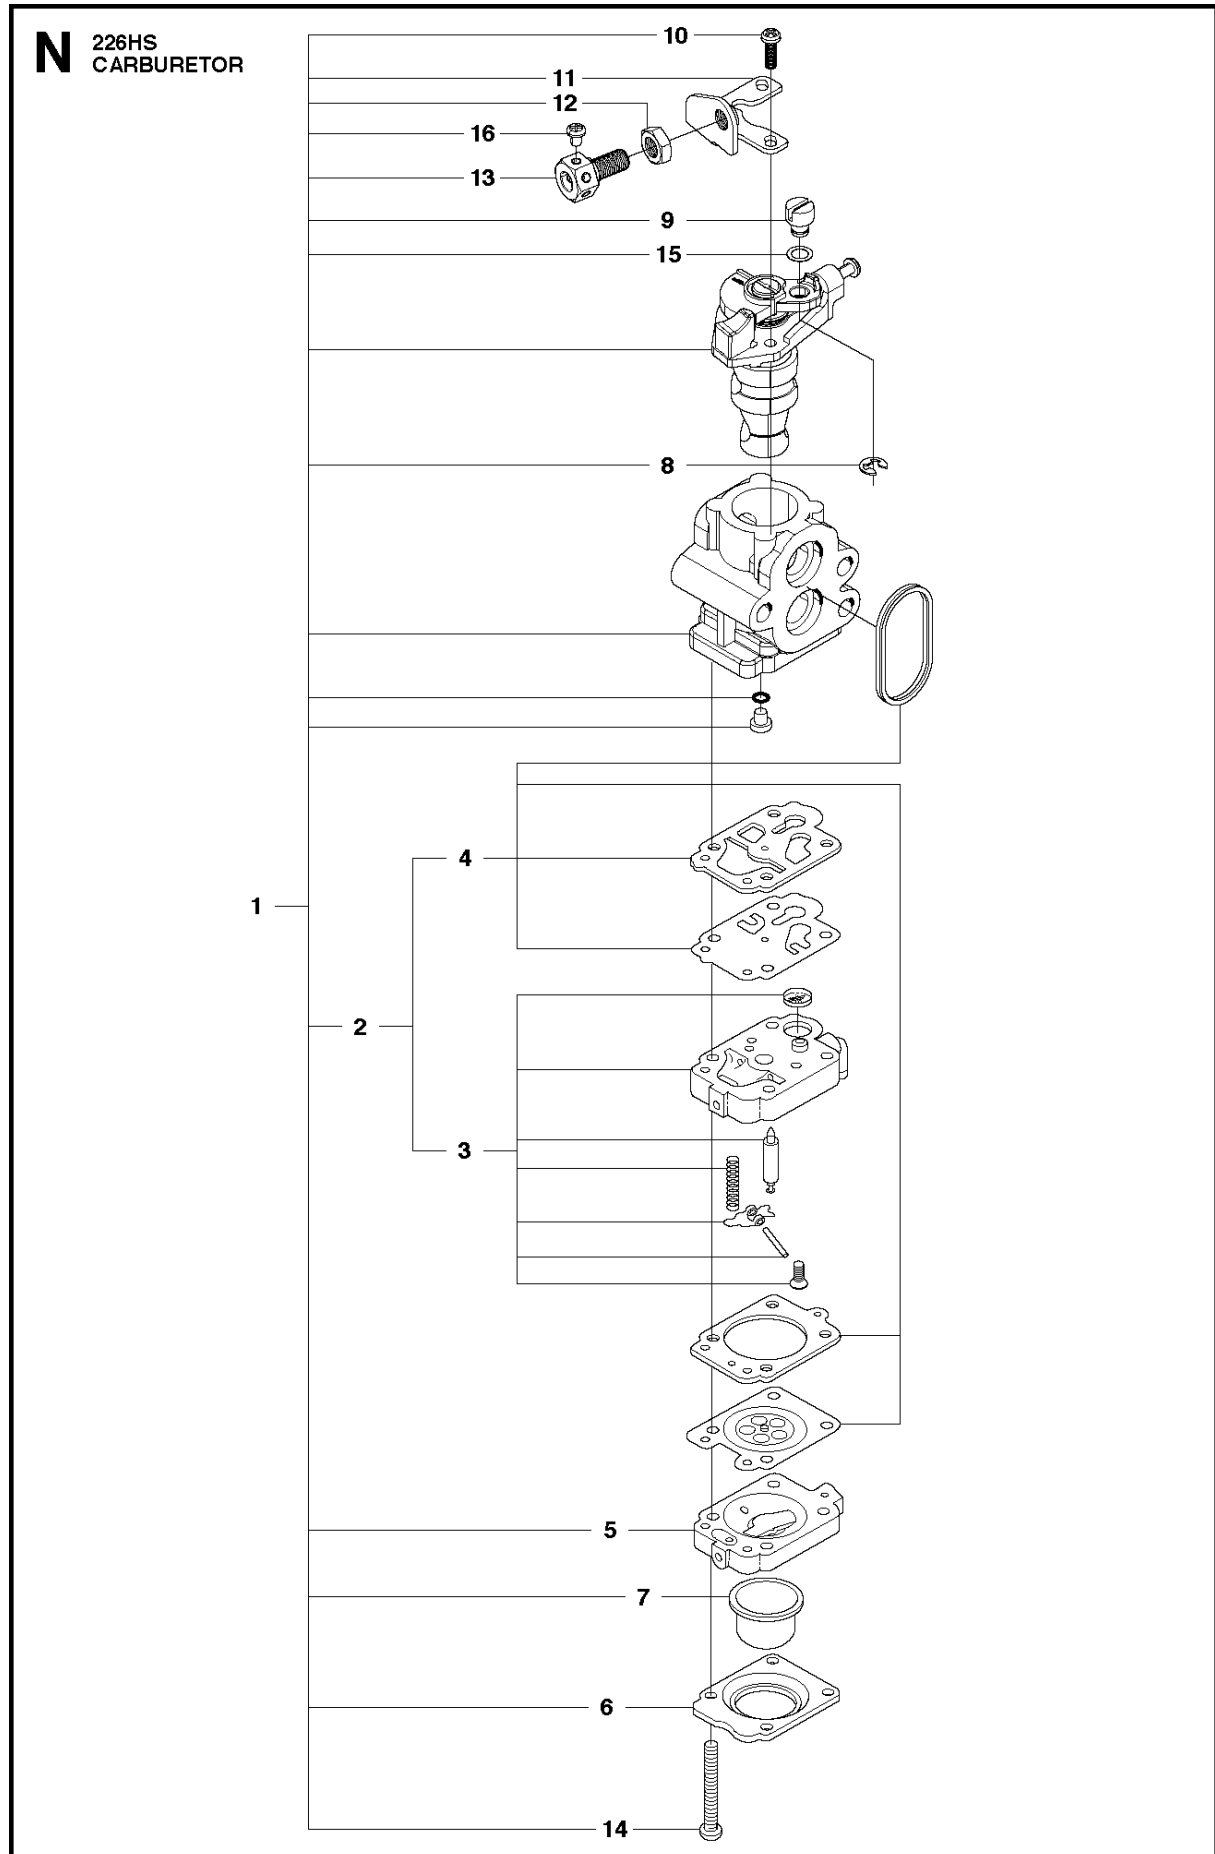

CARBURETOR

226HS99S, 967279702, 967279701, 20180500001-Current

Ref	Part No	Description	Remark	QTY	KIT
1	591 10 26-01	CARBURETTOR		1	
2	528 07 01-01	GASKET KIT		1	1
3	502 23 84-01	CARBURETTOR BODY		1	1, 2
4	515 37 87-01	GASKET KIT		1	1, 2
5	506 74 09-01	BODY		1	1
6	506 74 10-01	COVER		1	1
7	505 30 67-01	PUMP		1	1
8	506 73 86-01	RETAINER RING		1	1
9	506 74 12-01	SWIVEL		1	1
10	505 30 79-01	SCREW		2	1
11	506 74 60-01	BRACKET		1	1
12	506 61 26-01	NUT		1	1
13	505 30 82-01	SCREW-CABLE-ADJ		1	1
14	506 74 11-01	SCREW		4	1
15	506 74 61-01	WASHER		1	1
16	505 30 83-01	SCREW		1	1