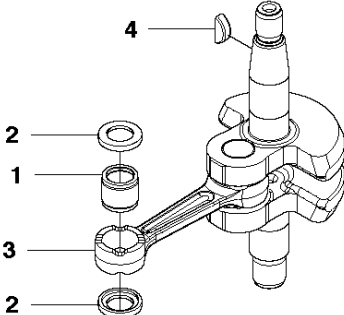

J 226HS
CRANK SHAFT

CRANKSHAFT

226HS99S, 967279702, 967279701, 20180500001-Current

Ref	Part No	Description	Remark	QTY KIT
1	506 68 50-01	BEARING		1
2	505 04 10-01	WASHER		2
3	506 65 18-01	CRANKSHAFT		1
4	506 68 94-01	KEY		1