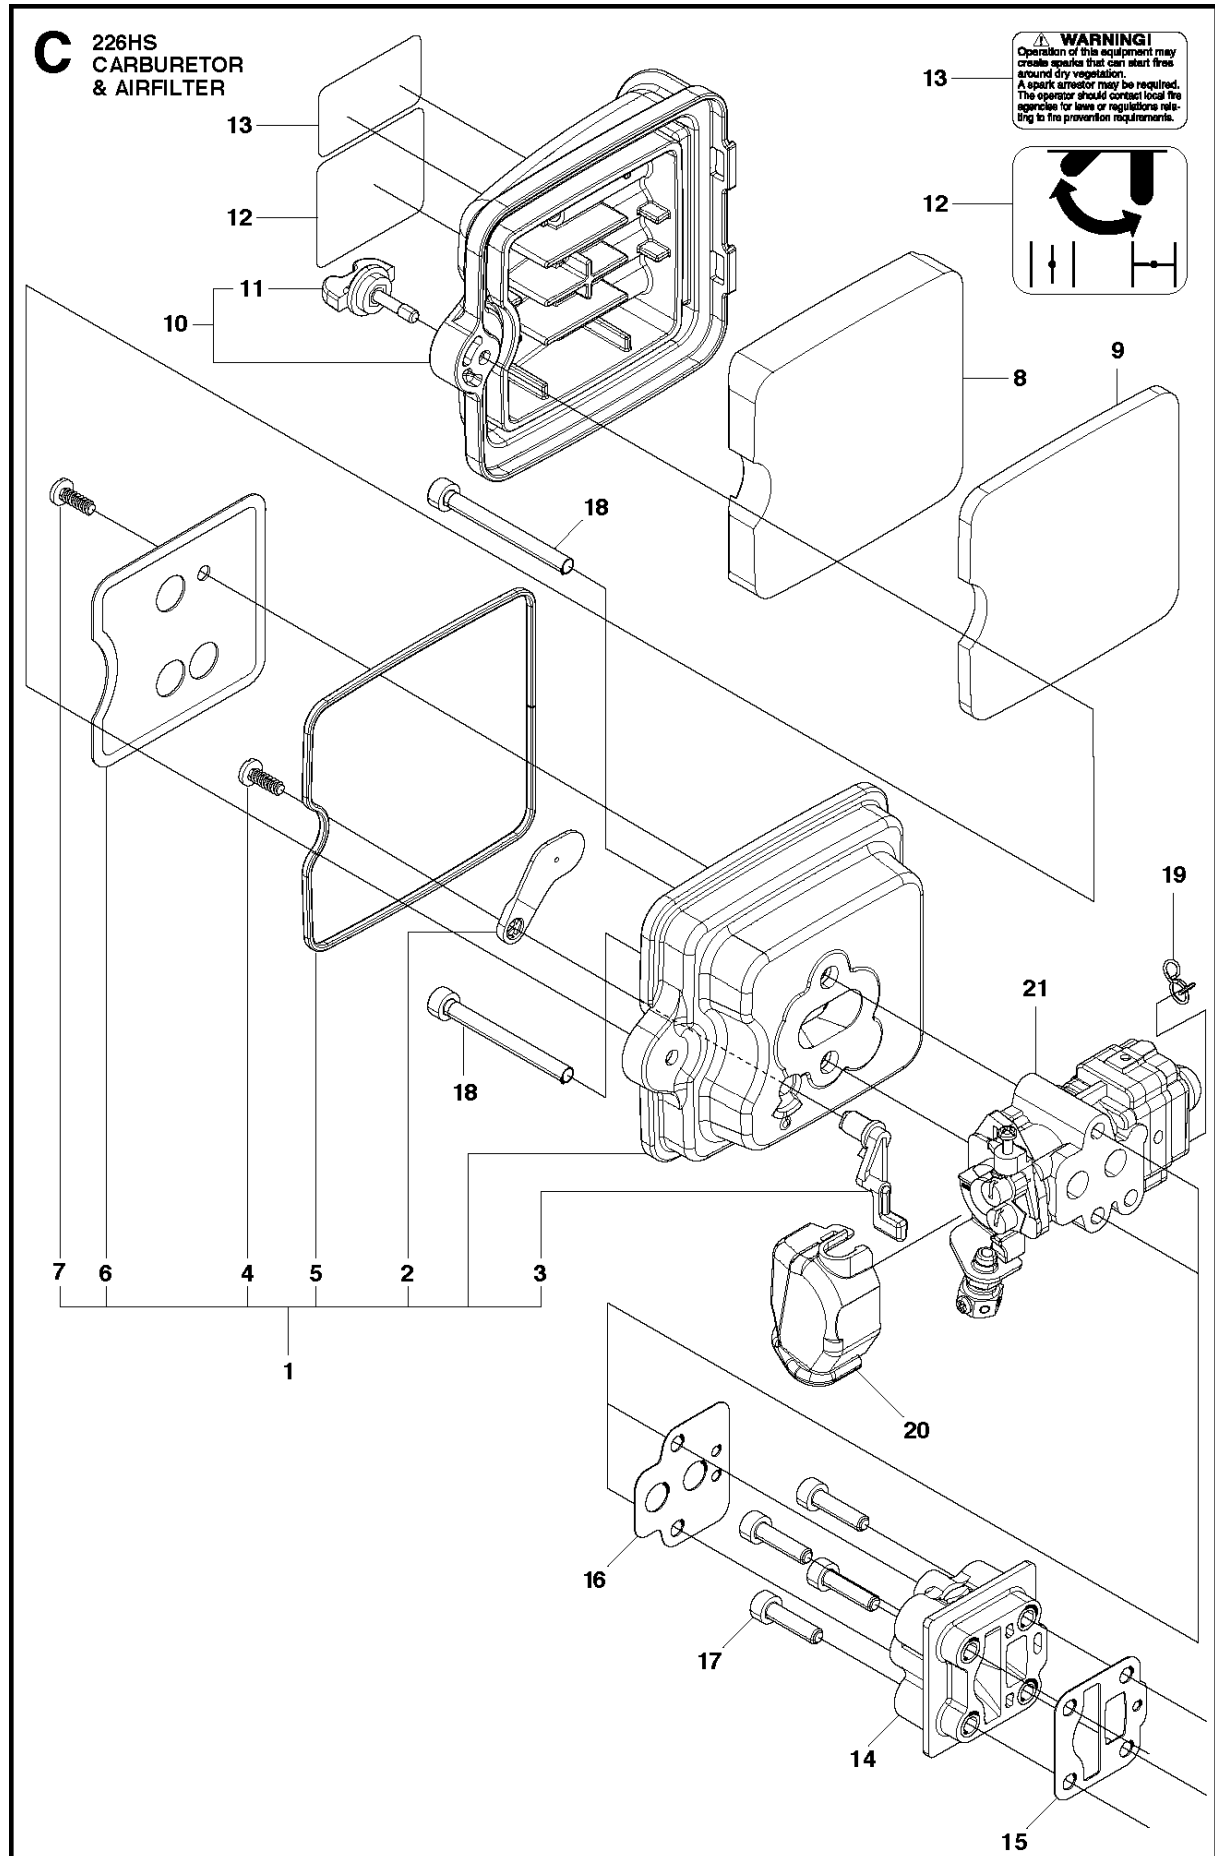

# SPARE PARTS LIST

HEDGE TRIMMERS/POLE HEDGE  
TRIMMERS

226HS99S, 967279702, 967279701,  
20180500001-Current

STARTER

226HS99S, 967279702, 967279701, 20180500001-Current

Ref	Part No	Description	Remark	QTY	KIT
1	506 65 72-01	STARTER ASSY		1	
2	506 68 42-01	REEL		1	1
3	506 67 43-01	SPRING		1	1
4	506 61 30-01	SCREW		1	1
5	506 68 34-01	ROPE		1	1
6	506 61 47-01	KNOB		1	1
7	506 74 56-01	BOLT		4	
9	528 05 08-01	LABEL,RECOIL	226HS99S	1	

**B** 226HS  
CYLINDER COVER

CYLINDER COVER

226HS99S, 967279702, 967279701, 20180500001-Current

Ref	Part No	Description	Remark	QTY KIT
1	587 48 26-01	DECAL	US only	1
2	587 43 88-01	DECAL	EU only	1
3	506 65 70-01	COVER		1
4	506 74 56-01	BOLT		1
5	506 61 59-01	GROMMET		1
6	587 02 78-01	DECAL		1

## CARBURETOR &amp; AIR FILTER

226HS99S, 967279702, 967279701, 20180500001-Current

Ref	Part No	Description	Remark	QTY	KIT
1	511 35 92-01	BODY		1	
2	506 68 43-01	PLATE.CHOKE		1	1
3	521 76 05-01	LEVER CHOKE		1	1
4	581 73 62-01	SCREW		1	1
5	521 75 13-01	PACKING		1	1
6	521 60 79-01	SCREEN		1	1
7	581 73 62-01	SCREW		1	1
8	523 09 00-01	FILTER		1	
9	523 07 11-01	FILTER		1	
10	523 07 12-01	COVER		1	
11	523 07 13-01	KNOB		1	10
12	574 29 97-01	LABEL		1	
13	523 07 14-01	LABEL	US only	1	
14	511 34 97-01	INSULATOR		1	
15	593 13 60-01	GASKET		1	
16	521 75 50-01	GASKET		1	
17	506 68 90-01	BOLT		4	
18	504 11 65-01	SCREW		2	
19	506 74 15-01	CLIP		1	
20	506 74 42-01	COVER		1	
21	591 10 26-01	CARBURETTOR		1	