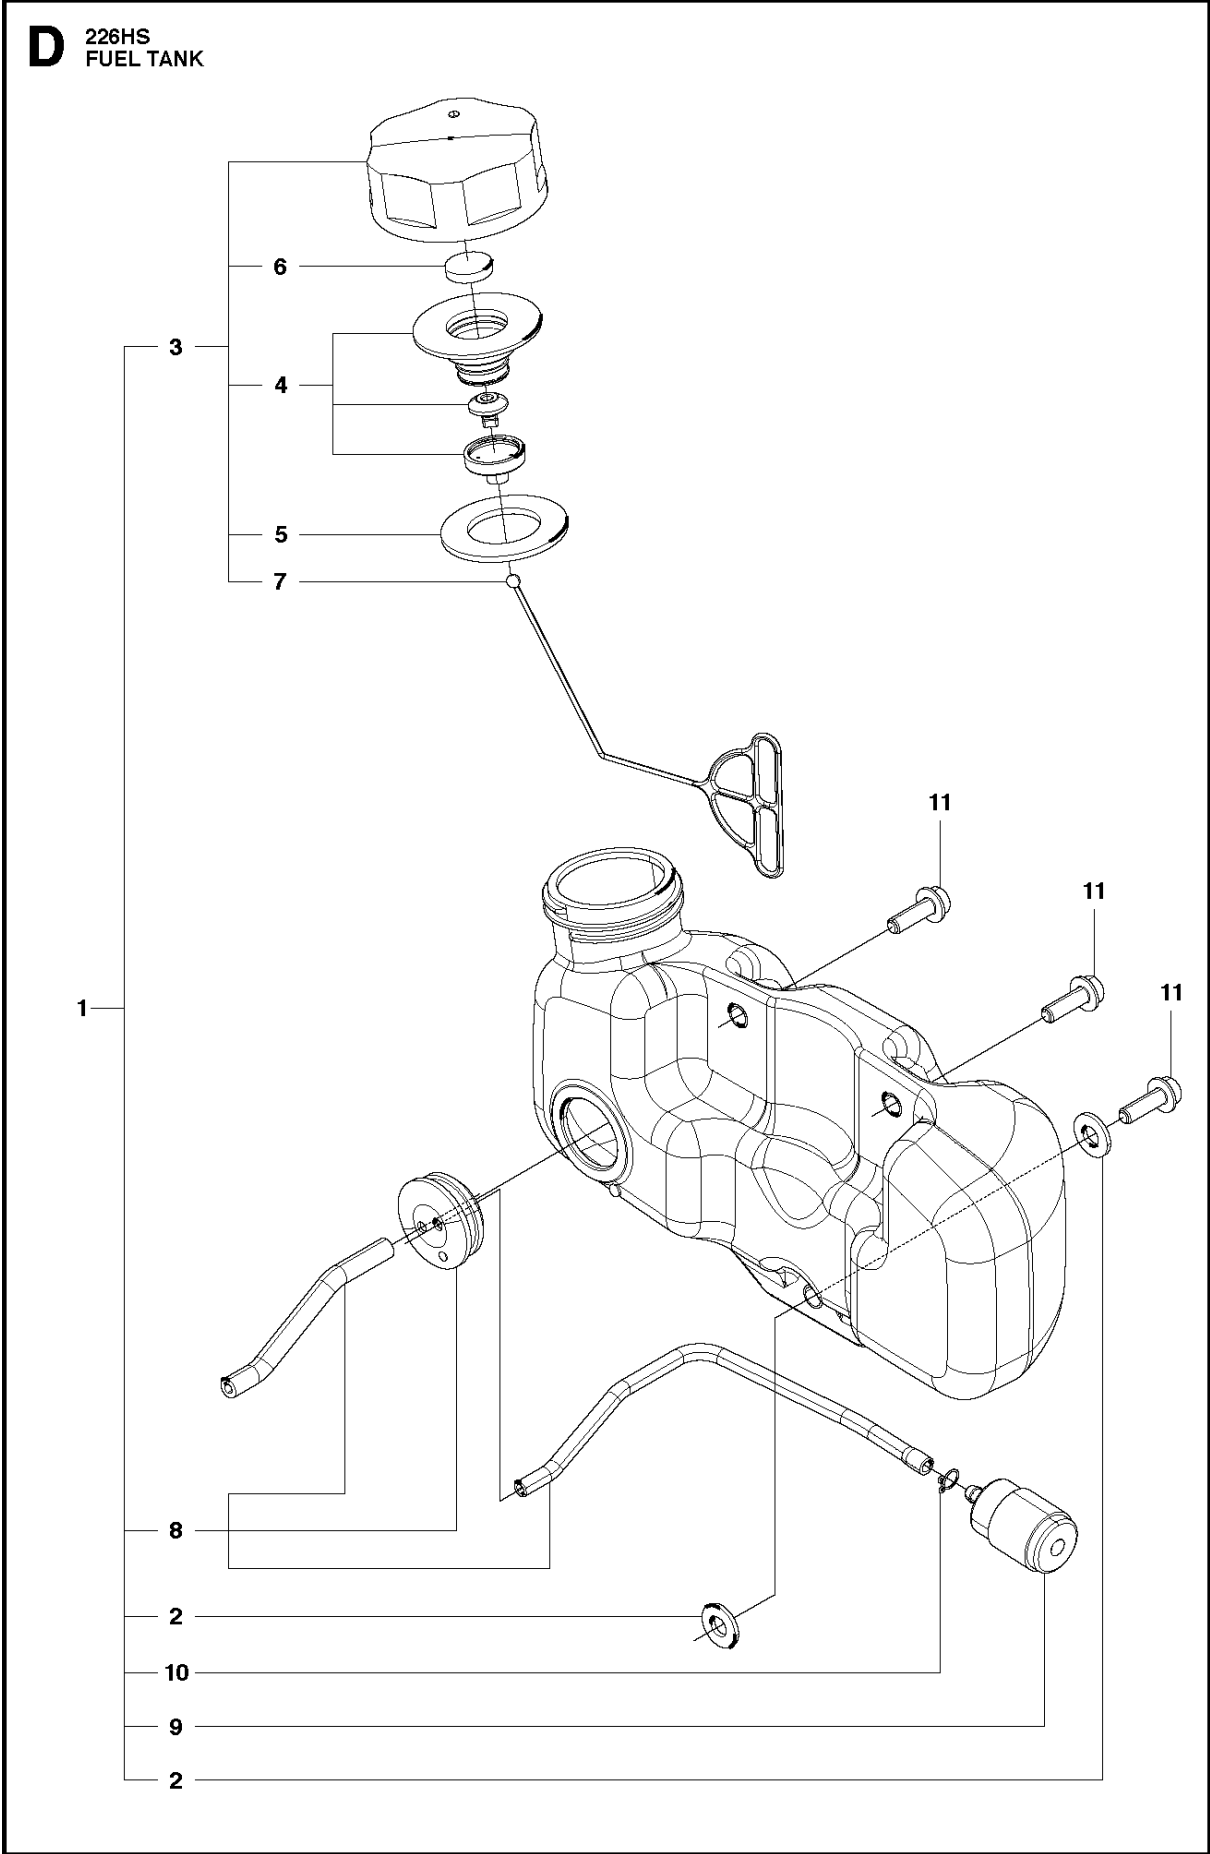

# SPARE PARTS LIST

HEDGE TRIMMERS/POLE HEDGE  
TRIMMERS

226HS99S, 967279702, 967279701,  
20180500001-Current

STARTER

226HS99S, 967279702, 967279701, 20180500001-Current

Ref	Part No	Description	Remark	QTY	KIT
1	506 65 72-01	STARTER ASSY		1	
2	506 68 42-01	REEL		1	1
3	506 67 43-01	SPRING		1	1
4	506 61 30-01	SCREW		1	1
5	506 68 34-01	ROPE		1	1
6	506 61 47-01	KNOB		1	1
7	506 74 56-01	BOLT		4	
9	528 05 08-01	LABEL,RECOIL	226HS99S	1	

**B** 226HS  
CYLINDER COVER

CYLINDER COVER

226HS99S, 967279702, 967279701, 20180500001-Current

Ref	Part No	Description	Remark	QTY KIT
1	587 48 26-01	DECAL	US only	1
2	587 43 88-01	DECAL	EU only	1
3	506 65 70-01	COVER		1
4	506 74 56-01	BOLT		1
5	506 61 59-01	GROMMET		1
6	587 02 78-01	DECAL		1

## CARBURETOR &amp; AIR FILTER

226HS99S, 967279702, 967279701, 20180500001-Current

Ref	Part No	Description	Remark	QTY	KIT
1	511 35 92-01	BODY		1	
2	506 68 43-01	PLATE.CHOKE		1	1
3	521 76 05-01	LEVER CHOKE		1	1
4	581 73 62-01	SCREW		1	1
5	521 75 13-01	PACKING		1	1
6	521 60 79-01	SCREEN		1	1
7	581 73 62-01	SCREW		1	1
8	523 09 00-01	FILTER		1	
9	523 07 11-01	FILTER		1	
10	523 07 12-01	COVER		1	
11	523 07 13-01	KNOB		1	10
12	574 29 97-01	LABEL		1	
13	523 07 14-01	LABEL	US only	1	
14	511 34 97-01	INSULATOR		1	
15	593 13 60-01	GASKET		1	
16	521 75 50-01	GASKET		1	
17	506 68 90-01	BOLT		4	
18	504 11 65-01	SCREW		2	
19	506 74 15-01	CLIP		1	
20	506 74 42-01	COVER		1	
21	591 10 26-01	CARBURETTOR		1	