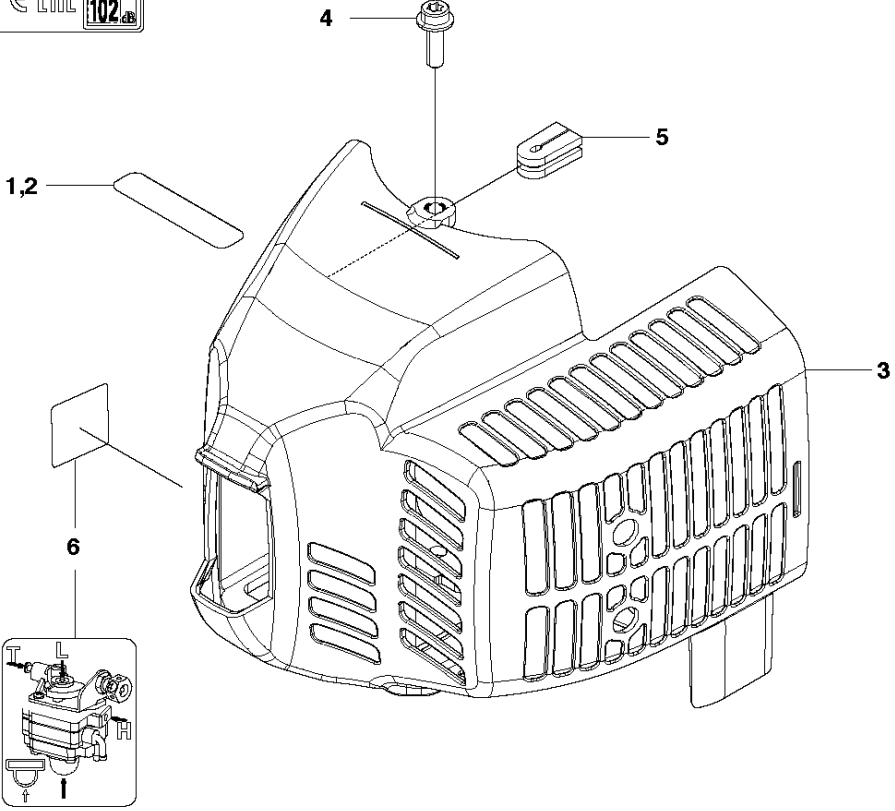

# SPARE PARTS LIST

HEDGE TRIMMERS/POLE HEDGE  
TRIMMERS

226HS99S, 967279702, 967279701,  
20180500001-Current

STARTER

226HS99S, 967279702, 967279701, 20180500001-Current

Ref	Part No	Description	Remark	QTY	KIT
1	506 65 72-01	STARTER ASSY		1	
2	506 68 42-01	REEL		1	1
3	506 67 43-01	SPRING		1	1
4	506 61 30-01	SCREW		1	1
5	506 68 34-01	ROPE		1	1
6	506 61 47-01	KNOB		1	1
7	506 74 56-01	BOLT		4	
9	528 05 08-01	LABEL,RECOIL	226HS99S	1	

**B** 226HS  
CYLINDER COVER

CYLINDER COVER

226HS99S, 967279702, 967279701, 20180500001-Current

Ref	Part No	Description	Remark	QTY KIT
1	587 48 26-01	DECAL	US only	1
2	587 43 88-01	DECAL	EU only	1
3	506 65 70-01	COVER		1
4	506 74 56-01	BOLT		1
5	506 61 59-01	GROMMET		1
6	587 02 78-01	DECAL		1

## CARBURETOR &amp; AIR FILTER

226HS99S, 967279702, 967279701, 20180500001-Current

Ref	Part No	Description	Remark	QTY	KIT
1	511 35 92-01	BODY		1	
2	506 68 43-01	PLATE.CHOKE		1	1
3	521 76 05-01	LEVER CHOKE		1	1
4	581 73 62-01	SCREW		1	1
5	521 75 13-01	PACKING		1	1
6	521 60 79-01	SCREEN		1	1
7	581 73 62-01	SCREW		1	1
8	523 09 00-01	FILTER		1	
9	523 07 11-01	FILTER		1	
10	523 07 12-01	COVER		1	
11	523 07 13-01	KNOB		1	10
12	574 29 97-01	LABEL		1	
13	523 07 14-01	LABEL	US only	1	
14	511 34 97-01	INSULATOR		1	
15	593 13 60-01	GASKET		1	
16	521 75 50-01	GASKET		1	
17	506 68 90-01	BOLT		4	
18	504 11 65-01	SCREW		2	
19	506 74 15-01	CLIP		1	
20	506 74 42-01	COVER		1	
21	591 10 26-01	CARBURETTOR		1	