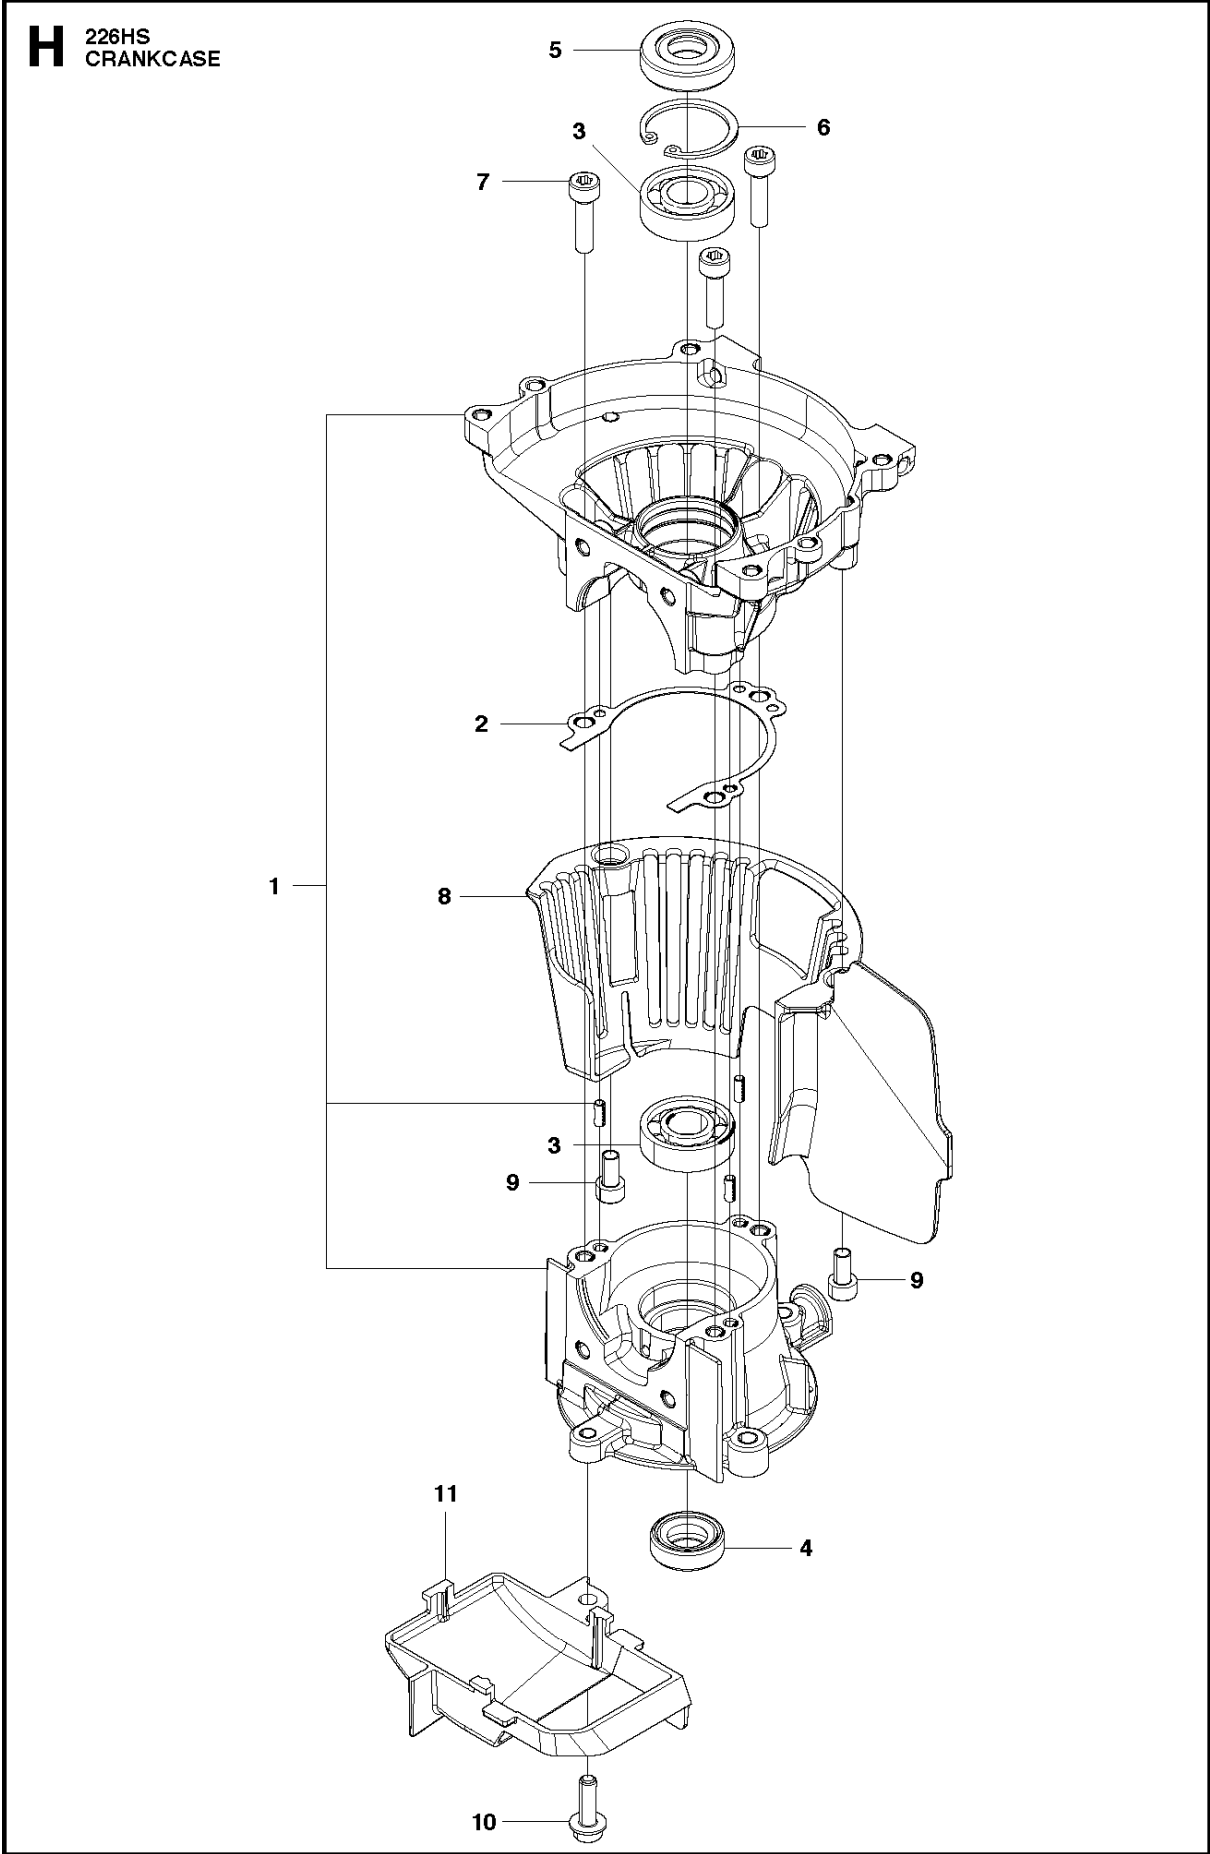

CRANKCASE

226HS99S, 967279702, 967279701, 20180500001-Current

Ref	Part No	Description	Remark	QTY KIT
1	506 63 84-01	CRANKCASE		1
2	506 68 48-01	GASKET		1
3	506 61 03-01	BEARING		2
4	504 12 15-01	SEALING		1
5	506 61 29-01	SEAL		1
6	506 60 99-01	SNAP RING		1
7	504 11 43-01	SCREW		3
8	506 62 96-01	PLATE		1
9	504 11 96-01	SCREW		2
10	506 74 56-01	BOLT		1
11	506 65 71-01	DEFLECTOR		1