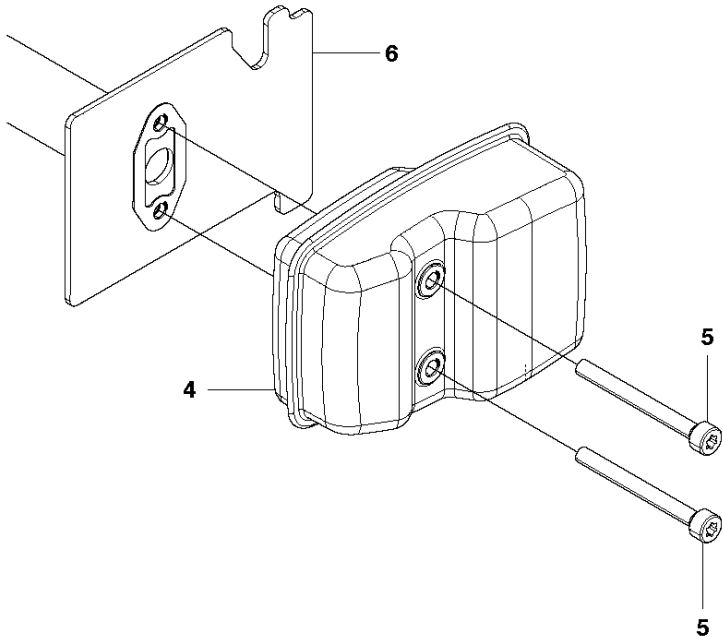

F 226HS
MUFFLER

MUFFLER

226HS99S, 967279702, 967279701, 20180500001-Current

Ref	Part No	Description	Remark	QTY	KIT
1	506 65 68-01	MUFFLER	US only	1	
2	506 65 69-01	MUFFLER	US ONLY	1	1
3	506 61 56-01	ARRESTER	US ONLY	1	1
4	523 07 16-01	MUFFLER	EU only	1	
5	504 11 65-01	SCREW		2	
6	506 65 56-01	GASKET		1