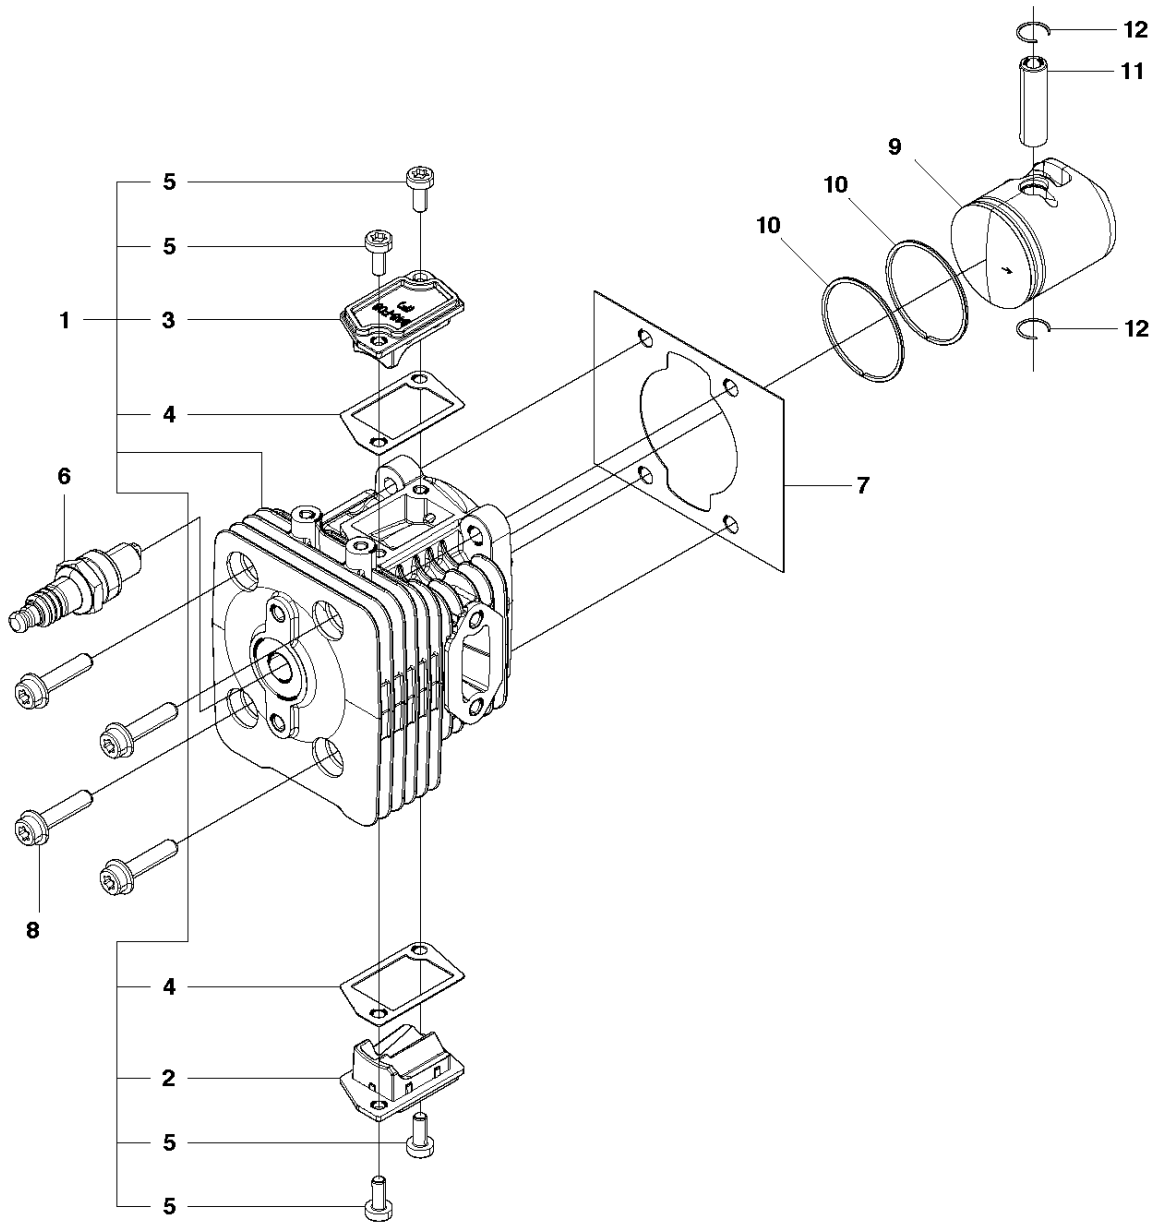

G 226HS
CYLINDER & PISTON

CYLINDER PISTON

226HS99S, 967279702, 967279701, 20180500001-Current

Ref	Part No	Description	Remark	QTY	KIT
1	528 05 21-01	CYLINDER		1	
2	506 65 41-02	COVER		1	1
3	506 65 42-02	COVER		1	1
4	593 13 58-01	GASKET		2	1
5	504 11 92-01	SCREW		4	1
6	528 07 40-01	SPARK PLUG		1	
7	506 62 97-01	GASKET		1	
8	506 74 52-01	BOLT		4	
9	528 05 23-01	PISTON		1	
10	506 61 81-01	RING		2	
11	505 04 07-01	PIN		1	
12	505 04 52-01	RING		2