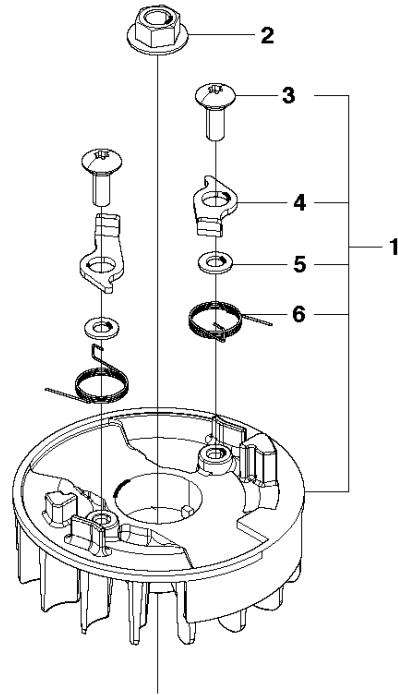

E 226HS
IGNITION SYSTEM

IGNITION SYSTEM

226HS99S, 967279702, 967279701, 20180500001-Current

Ref	Part No	Description	Remark	QTY	KIT
1	506 65 60-01	ROTOR-A		1	
2	504 11 80-01	NUT		1	
3	506 61 43-01	SCREW		2	1
4	506 61 41-01	PAWL		2	1
5	506 61 44-01	WASHER		2	1
6	521 74 71-01	SPRING		2	1
7	506 74 57-01	BOLT		2	
8	506 65 23-01	CORD		1	
9	589 37 24-01	IGNITION MODULE ASSY		1	
10	511 35 12-01	CORD		1	9
11	506 65 52-01	SPRING		1	9
12	521 61 00-01	HUB CAP		1	9
13	504 11 86-01	SPACER		2