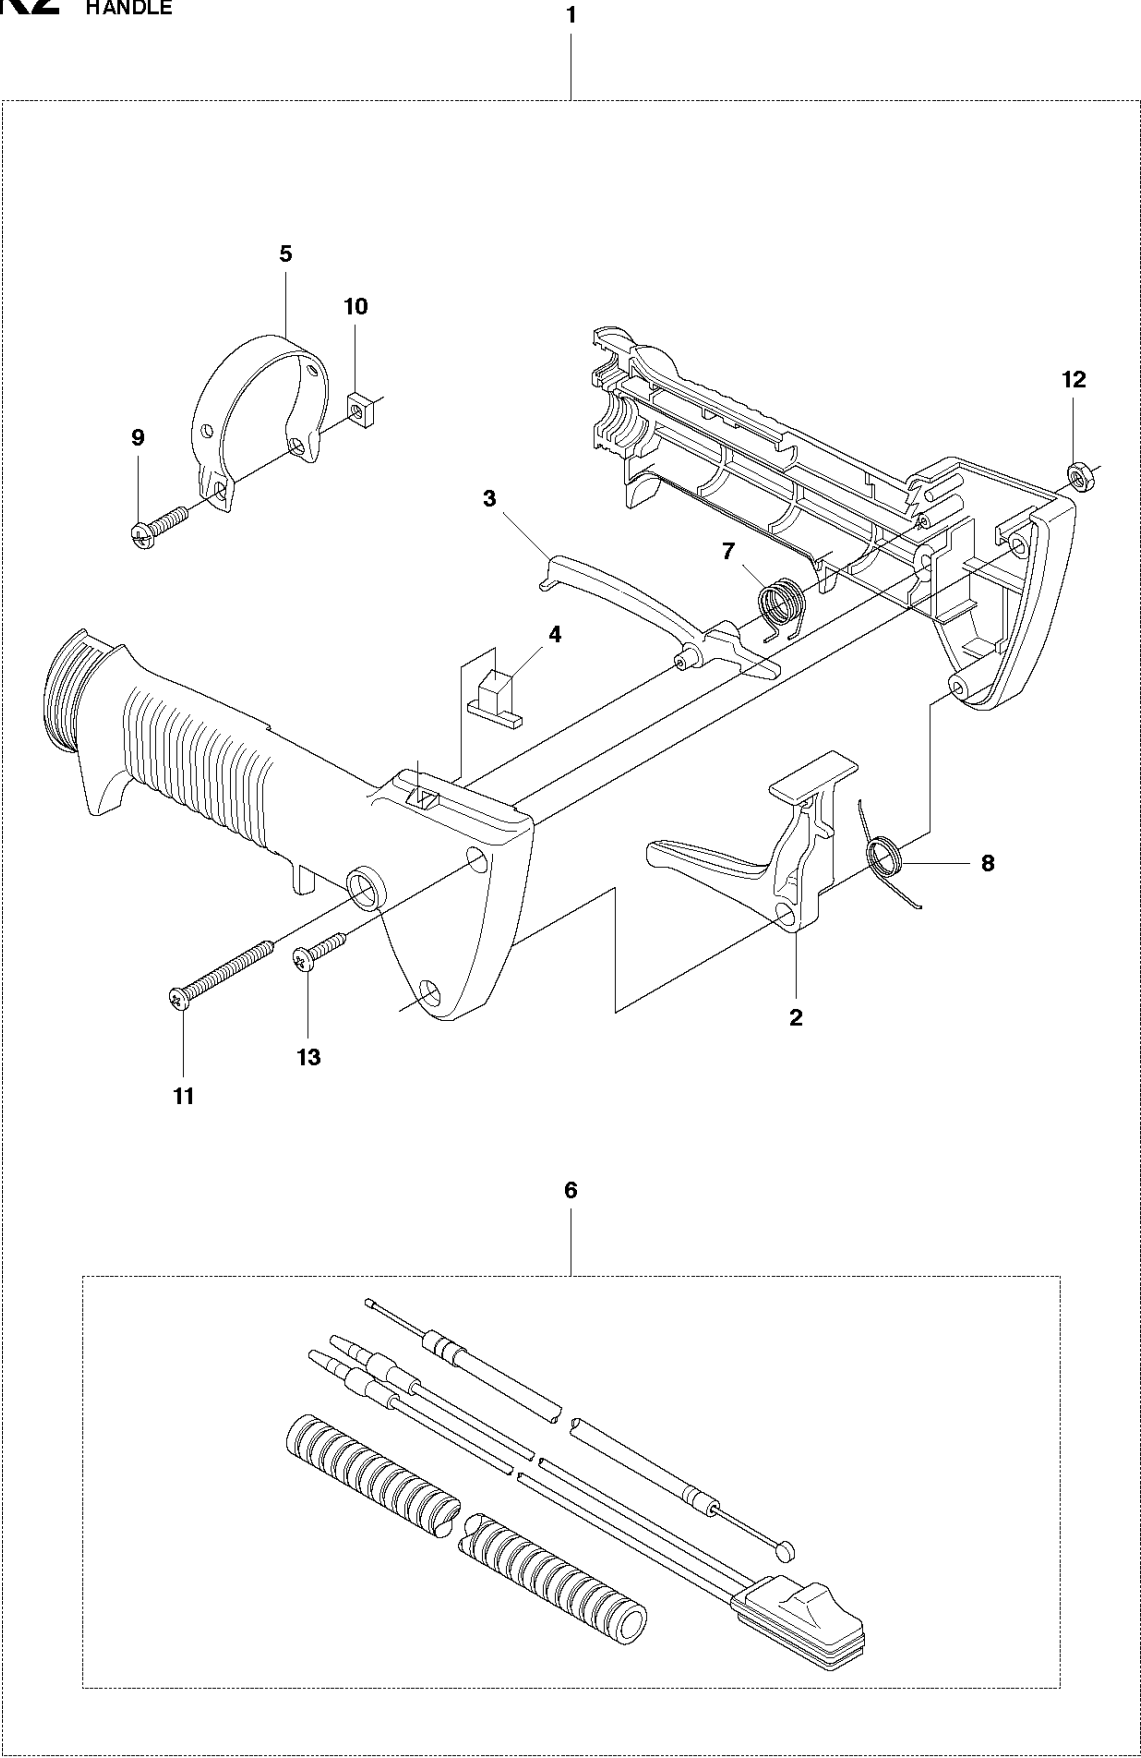

K2 226HS
HANDLE

HANDLE

226HS99S, 967279702, 967279701, 20180500001-Current

Ref	Part No	Description	Remark	QTY	KIT
1	506 68 70-01	LEVER		1	
2	506 61 16-01	LEVER		1	1
3	506 61 17-01	LEVER		1	1
4	506 61 73-01	TOP		1	1
5	506 61 18-01	CLAMP		1	1
6	506 68 69-01	CABLE ASSY		1	1
7	506 61 19-01	SPRING		1	1
8	506 61 20-01	SPRING		1	1
9	506 60 97-01	SCREW		1	1
10	506 61 21-01	NUT		1	1
11	506 60 96-01	SCREW		1	1
12	575 52 11-01	NUT		1	1
13	506 61 23-01	SCREW		1	1