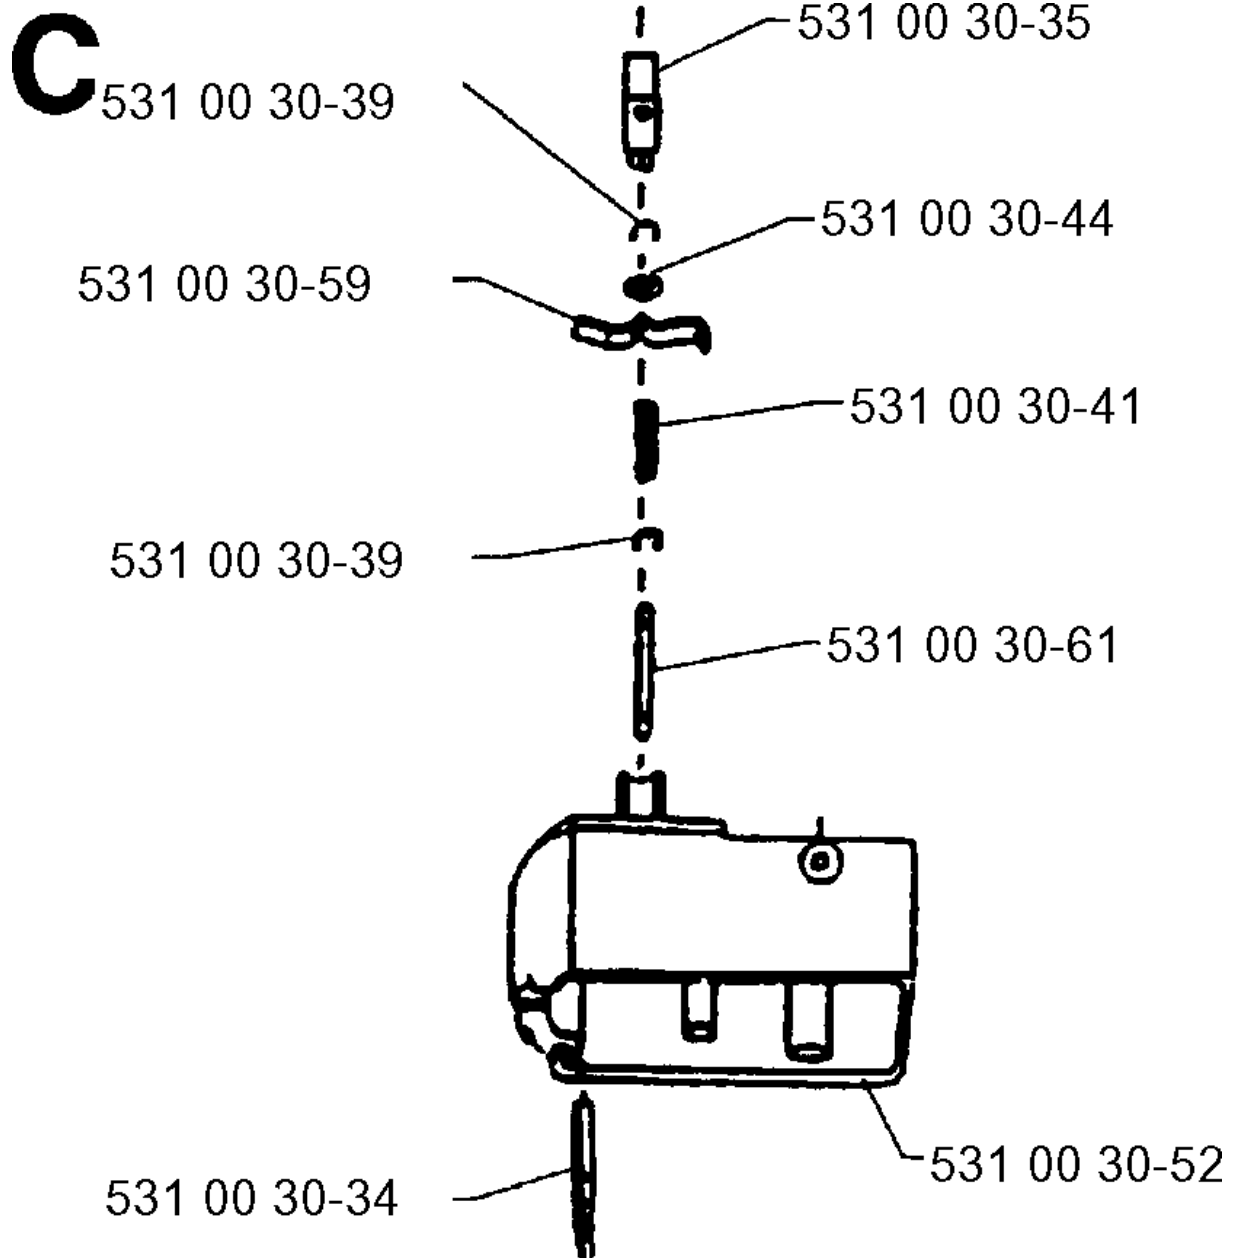

SPARE PARTS LIST

HEDGE TRIMMERS/POLE HEDGE
TRIMMERS

500 H, 19960900001-Current

E

HANDLE

500 H, 19960900001-Current

Part No	Description	Remark	QTY KIT
531 00 30-29	SCREW		1
531 00 30-30	SCREW		1
531 00 30-30	SCREW		1
531 00 30-33	PROTECTOR		1
531 00 30-40	SPRING		1
531 00 30-50	HANDLE		1
531 00 30-51	HANDLE		1

CUTTING EQUIPMENT

500 H, 19960900001-Current

Part No	Description	Remark	QTY KIT
531 00 30-31	SCREW		1
531 00 30-47	PROTECTOR 550 MM		1
531 00 30-72	PLATE		1
531 00 30-73	SCREW		1
531 00 31-75	BLADE		1

COVER

500 H, 19960900001-Current

Part No	Description	Remark	QTY KIT
531 00 30-26	SCREW		1
531 00 30-28	SCREW		1
531 00 30-36	CLAMP		1
531 00 30-48	HOUSING		1
531 00 30-49	MOULDING		1
531 00 30-53	LEVER		1
531 00 30-60	WIRE		1
531 00 30-66	CABLE		1
531 00 30-67	CLAMP		1
531 00 30-69	SCREW		1
531 00 31-79	GROMMET		1

B

MOTOR

500 H, 19960900001-Current

Part No	Description	Remark	QTY KIT
531 00 30-27	SCREW		1
531 00 30-37	O-RING		1
531 00 30-54	ENGINE		1
531 00 30-62	CABLE		1
531 00 30-63	CABLE		1
531 00 30-64	CABLE		1
531 00 30-65	CAPACITOR		1
531 00 30-68	BRUSH		1
531 00 31-81			1