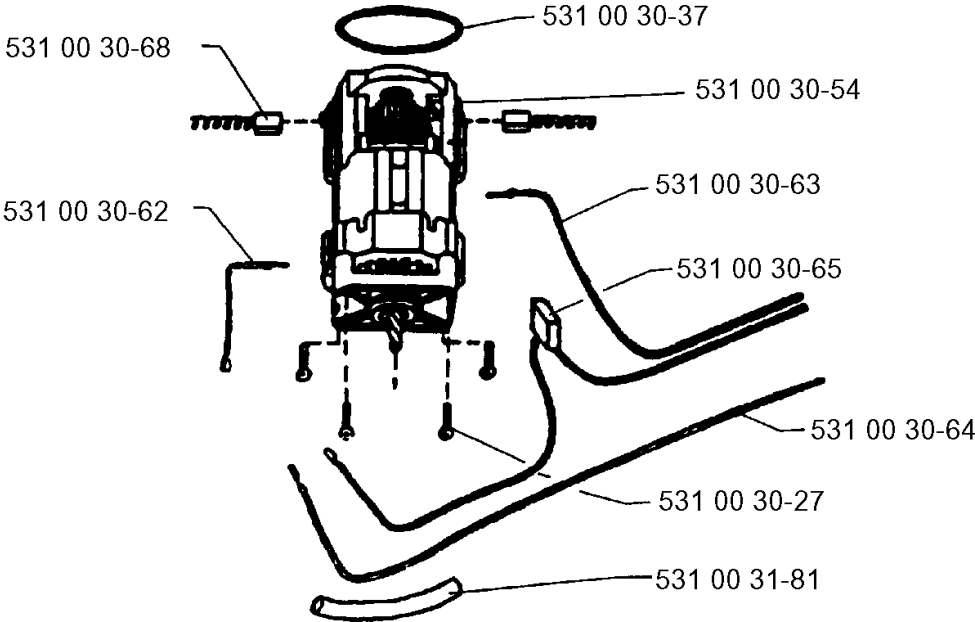

SPARE PARTS LIST

HEDGE TRIMMERS/POLE HEDGE
TRIMMERS

500 H, 19960900001-Current

E

HANDLE

500 H, 19960900001-Current

Part No	Description	Remark	QTY KIT
531 00 30-29	SCREW		1
531 00 30-30	SCREW		1
531 00 30-30	SCREW		1
531 00 30-33	PROTECTOR		1
531 00 30-40	SPRING		1
531 00 30-50	HANDLE		1
531 00 30-51	HANDLE		1

CUTTING EQUIPMENT

500 H, 19960900001-Current

Part No	Description	Remark	QTY KIT
531 00 30-31	SCREW		1
531 00 30-47	PROTECTOR 550 MM		1
531 00 30-72	PLATE		1
531 00 30-73	SCREW		1
531 00 31-75	BLADE		1

COVER

500 H, 19960900001-Current

Part No	Description	Remark	QTY KIT
531 00 30-26	SCREW		1
531 00 30-28	SCREW		1
531 00 30-36	CLAMP		1
531 00 30-48	HOUSING		1
531 00 30-49	MOULDING		1
531 00 30-53	LEVER		1
531 00 30-60	WIRE		1
531 00 30-66	CABLE		1
531 00 30-67	CLAMP		1
531 00 30-69	SCREW		1
531 00 31-79	GROMMET		1

B

MOTOR

500 H, 19960900001-Current

Part No	Description	Remark	QTY KIT
531 00 30-27	SCREW		1
531 00 30-37	O-RING		1
531 00 30-54	ENGINE		1
531 00 30-62	CABLE		1
531 00 30-63	CABLE		1
531 00 30-64	CABLE		1
531 00 30-65	CAPACITOR		1
531 00 30-68	BRUSH		1
531 00 31-81			1