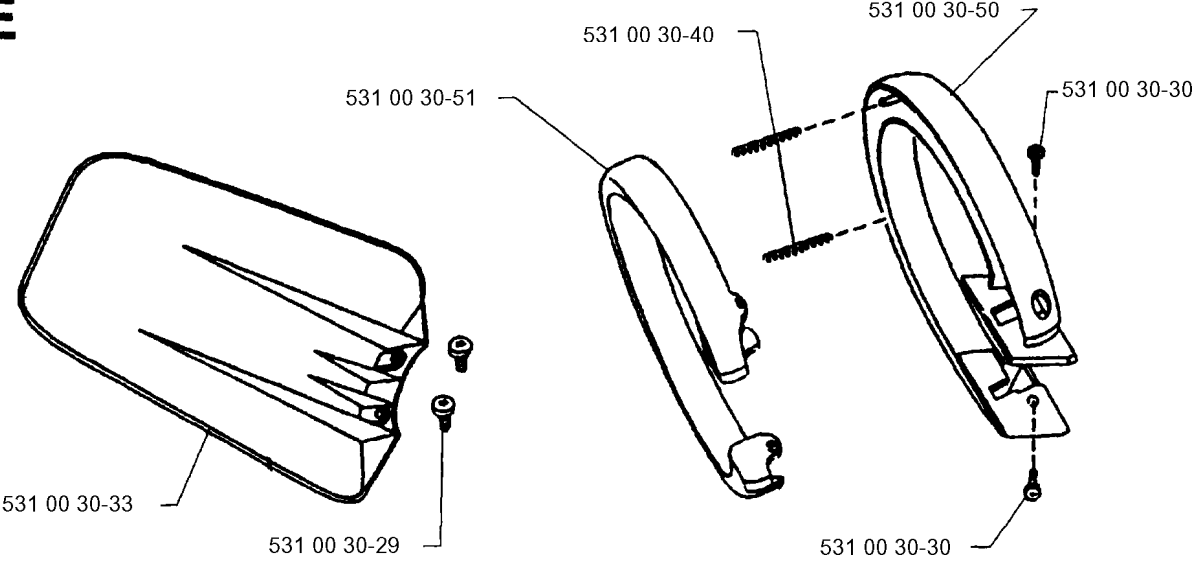

SPARE PARTS LIST

HEDGE TRIMMERS/POLE HEDGE
TRIMMERS

500 H, 19960900001-Current

E

HANDLE

500 H, 19960900001-Current

Part No	Description	Remark	QTY KIT
531 00 30-29	SCREW		1
531 00 30-30	SCREW		1
531 00 30-30	SCREW		1
531 00 30-33	PROTECTOR		1
531 00 30-40	SPRING		1
531 00 30-50	HANDLE		1
531 00 30-51	HANDLE		1

CUTTING EQUIPMENT

500 H, 19960900001-Current

Part No	Description	Remark	QTY KIT
531 00 30-31	SCREW		1
531 00 30-47	PROTECTOR 550 MM		1
531 00 30-72	PLATE		1
531 00 30-73	SCREW		1
531 00 31-75	BLADE		1

COVER

500 H, 19960900001-Current

Part No	Description	Remark	QTY KIT
531 00 30-26	SCREW		1
531 00 30-28	SCREW		1
531 00 30-36	CLAMP		1
531 00 30-48	HOUSING		1
531 00 30-49	MOULDING		1
531 00 30-53	LEVER		1
531 00 30-60	WIRE		1
531 00 30-66	CABLE		1
531 00 30-67	CLAMP		1
531 00 30-69	SCREW		1
531 00 31-79	GROMMET		1

B

MOTOR

500 H, 19960900001-Current

Part No	Description	Remark	QTY KIT
531 00 30-27	SCREW		1
531 00 30-37	O-RING		1
531 00 30-54	ENGINE		1
531 00 30-62	CABLE		1
531 00 30-63	CABLE		1
531 00 30-64	CABLE		1
531 00 30-65	CAPACITOR		1
531 00 30-68	BRUSH		1
531 00 31-81			1