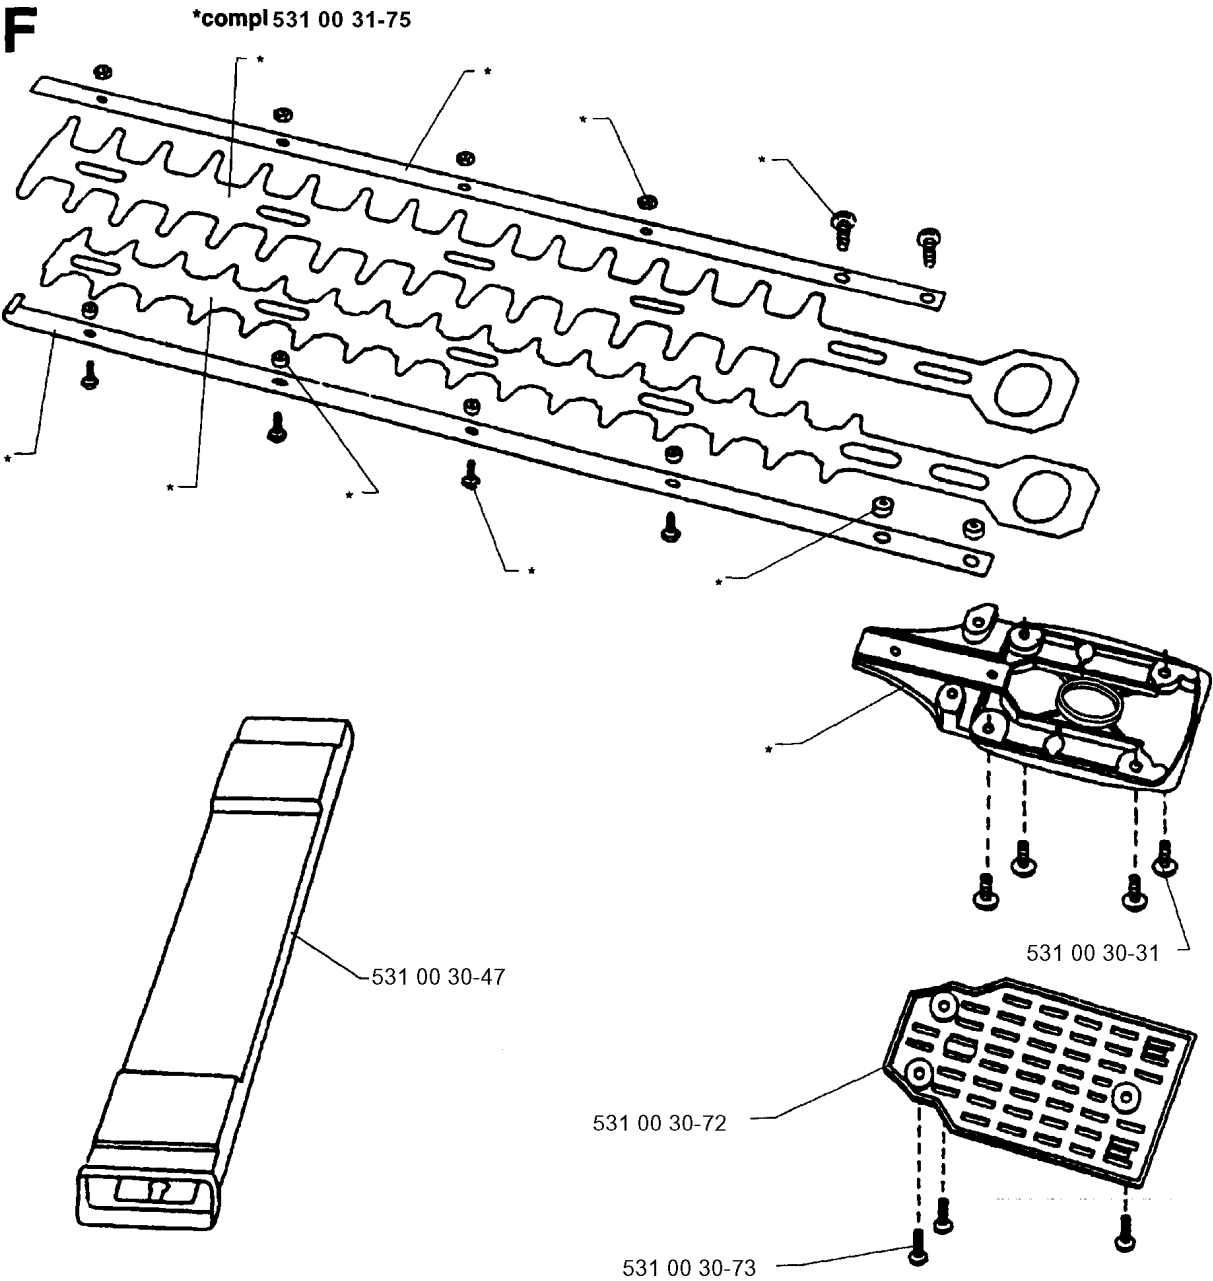

SPARE PARTS LIST

HEDGE TRIMMERS/POLE HEDGE
TRIMMERS

500 H, 19960900001-Current

E

HANDLE

500 H, 19960900001-Current

Part No	Description	Remark	QTY KIT
531 00 30-29	SCREW		1
531 00 30-30	SCREW		1
531 00 30-30	SCREW		1
531 00 30-33	PROTECTOR		1
531 00 30-40	SPRING		1
531 00 30-50	HANDLE		1
531 00 30-51	HANDLE		1

CUTTING EQUIPMENT

500 H, 19960900001-Current

Part No	Description	Remark	QTY KIT
531 00 30-31	SCREW		1
531 00 30-47	PROTECTOR 550 MM		1
531 00 30-72	PLATE		1
531 00 30-73	SCREW		1
531 00 31-75	BLADE		1

COVER

500 H, 19960900001-Current

Part No	Description	Remark	QTY KIT
531 00 30-26	SCREW		1
531 00 30-28	SCREW		1
531 00 30-36	CLAMP		1
531 00 30-48	HOUSING		1
531 00 30-49	MOULDING		1
531 00 30-53	LEVER		1
531 00 30-60	WIRE		1
531 00 30-66	CABLE		1
531 00 30-67	CLAMP		1
531 00 30-69	SCREW		1
531 00 31-79	GROMMET		1

B

MOTOR

500 H, 19960900001-Current

Part No	Description	Remark	QTY KIT
531 00 30-27	SCREW		1
531 00 30-37	O-RING		1
531 00 30-54	ENGINE		1
531 00 30-62	CABLE		1
531 00 30-63	CABLE		1
531 00 30-64	CABLE		1
531 00 30-65	CAPACITOR		1
531 00 30-68	BRUSH		1
531 00 31-81			1