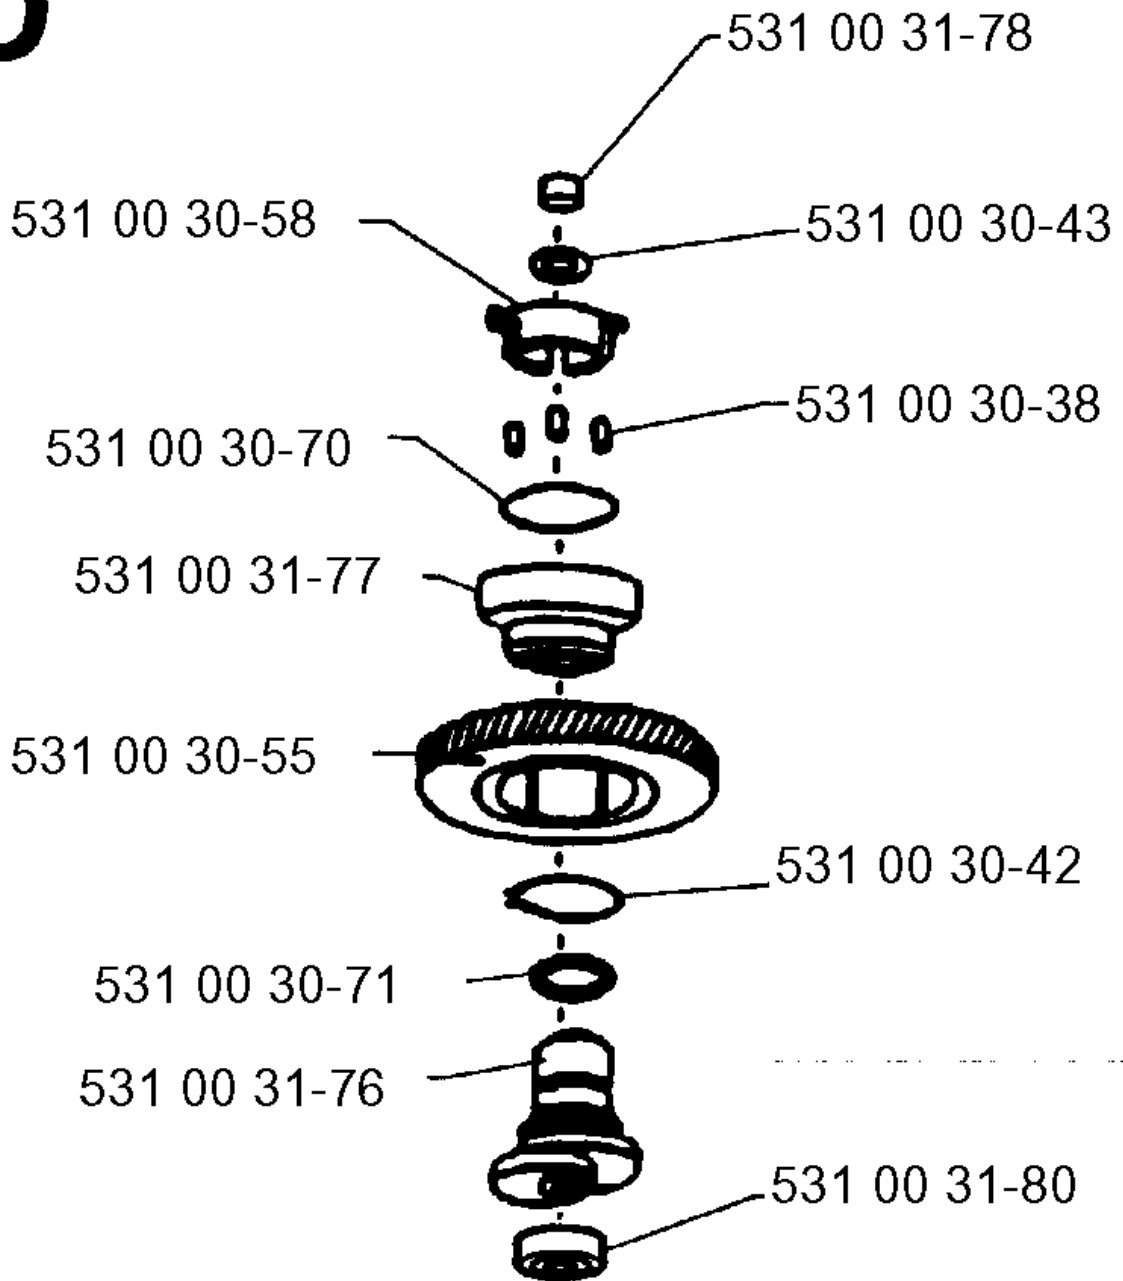

D

compl 531 00 30-74