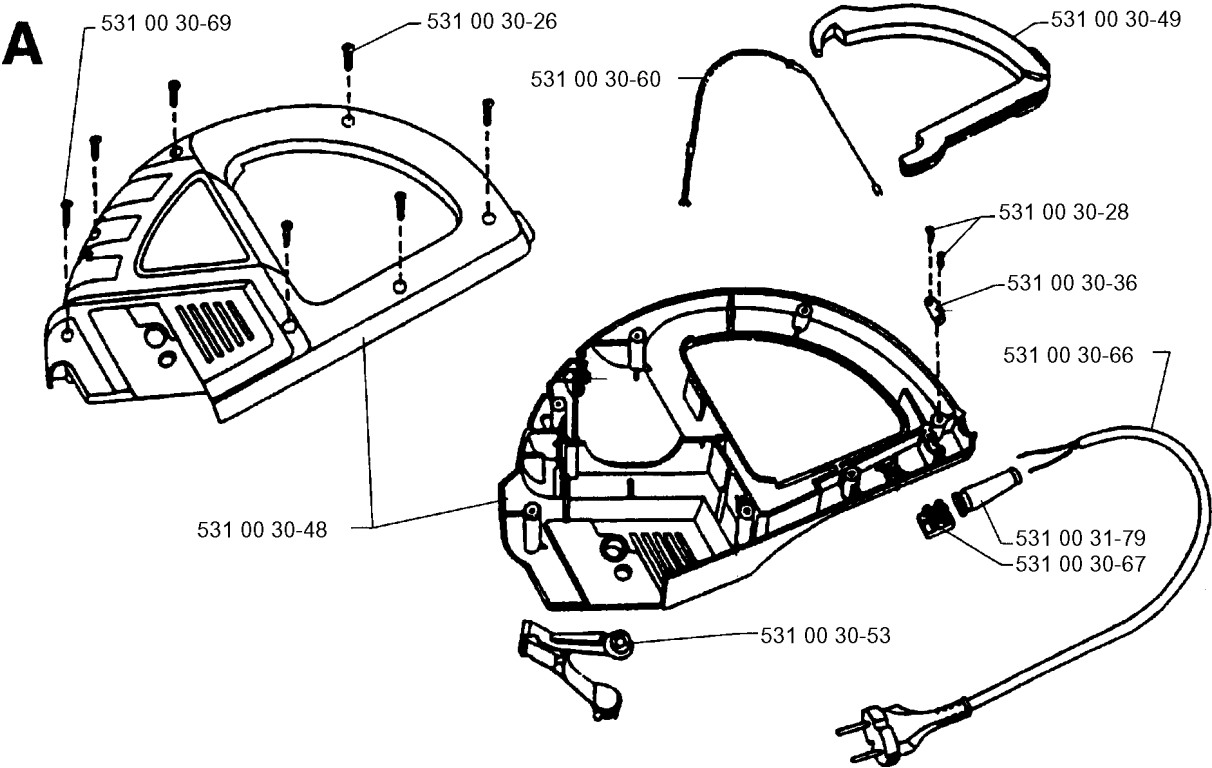

SPARE PARTS LIST

HEDGE TRIMMERS/POLE HEDGE
TRIMMERS

500 H, 19960900001-Current

E

HANDLE

500 H, 19960900001-Current

Part No	Description	Remark	QTY KIT
531 00 30-29	SCREW		1
531 00 30-30	SCREW		1
531 00 30-30	SCREW		1
531 00 30-33	PROTECTOR		1
531 00 30-40	SPRING		1
531 00 30-50	HANDLE		1
531 00 30-51	HANDLE		1

CUTTING EQUIPMENT

500 H, 19960900001-Current

Part No	Description	Remark	QTY KIT
531 00 30-31	SCREW		1
531 00 30-47	PROTECTOR 550 MM		1
531 00 30-72	PLATE		1
531 00 30-73	SCREW		1
531 00 31-75	BLADE		1

COVER

500 H, 19960900001-Current

Part No	Description	Remark	QTY KIT
531 00 30-26	SCREW		1
531 00 30-28	SCREW		1
531 00 30-36	CLAMP		1
531 00 30-48	HOUSING		1
531 00 30-49	MOULDING		1
531 00 30-53	LEVER		1
531 00 30-60	WIRE		1
531 00 30-66	CABLE		1
531 00 30-67	CLAMP		1
531 00 30-69	SCREW		1
531 00 31-79	GROMMET		1

B

MOTOR

500 H, 19960900001-Current

Part No	Description	Remark	QTY KIT
531 00 30-27	SCREW		1
531 00 30-37	O-RING		1
531 00 30-54	ENGINE		1
531 00 30-62	CABLE		1
531 00 30-63	CABLE		1
531 00 30-64	CABLE		1
531 00 30-65	CAPACITOR		1
531 00 30-68	BRUSH		1
531 00 31-81			1