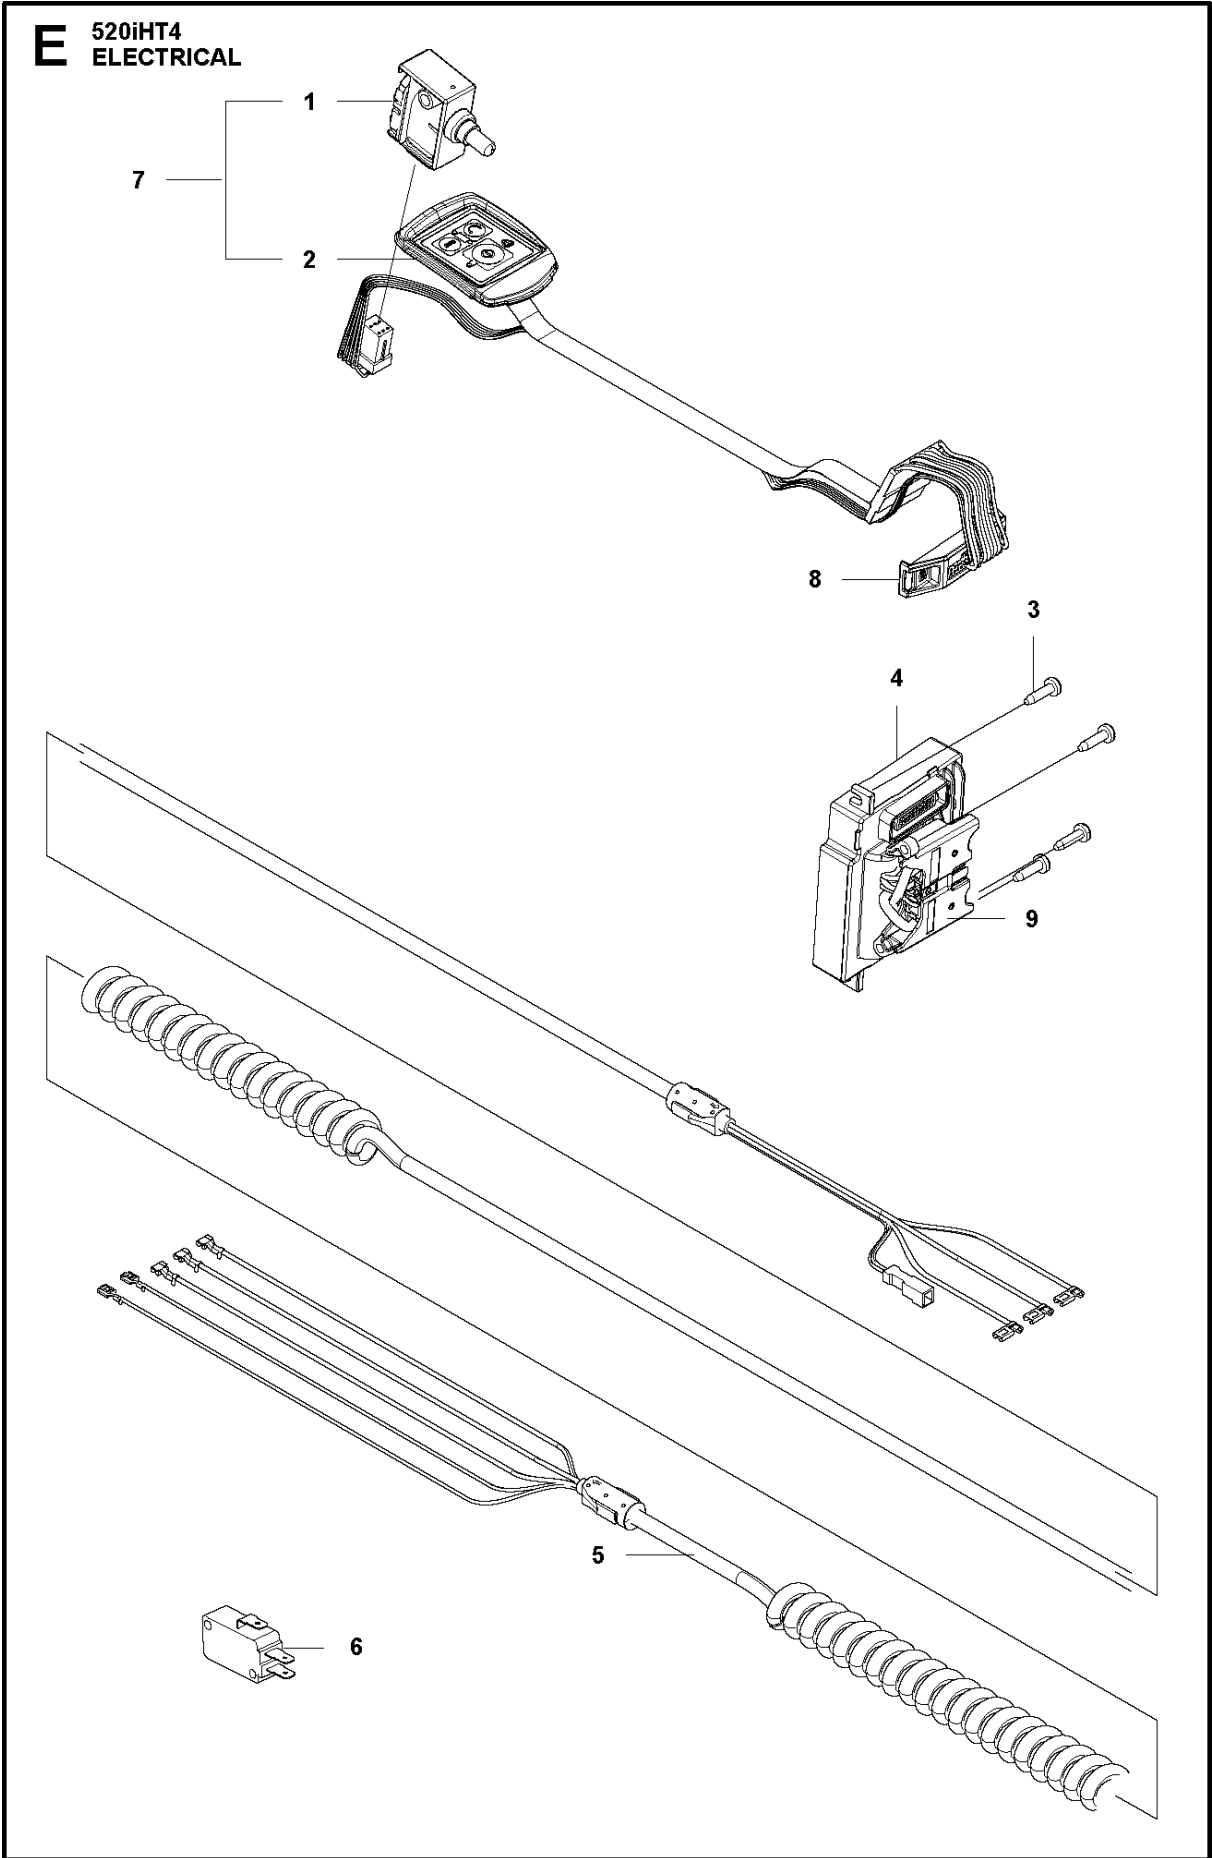

SPARE PARTS LIST

HEDGE TRIMMERS/POLE HEDGE
TRIMMERS

520iHT4, 2019-10

A 520iHT4
CUTTING

CUTTING EQUIPMENT

520iHT4, 2019-10

Ref	Part No	Description	Remark	QTY	KIT
1	582 19 29-01	CUTTING DECK		1	
2	579 63 31-01	HEXAGON NUT		7	1
3	579 69 38-01	BAR		1	1
4	579 69 37-01	WEAR PLATE		1	1
5	582 19 26-01	BLADE		1	1
6	582 19 26-01	BLADE		1	1
7	582 19 27-01	SPACER		9	1
8	503 23 00-24	WASHER		5	1
9	584 15 22-01	SCREW IHSCFM		5	1
10	579 69 42-01	TRANSPORT GUARD		1	1
11	503 22 00-09	HEXAGON NUT		3	
12	503 20 07-78	SCREW IHSCFM		1	1
13	584 15 22-02	SCREW IHSCFM		2	1
14	503 20 02-40	SCREW IHSCFM		1	1
15	578 37 22-01	GASKET		1	1
16	580 93 15-01	SUPPORT		1	1
17	579 69 40-01	BAR		1	1
18	582 19 28-01	BRACKET		1	

TUBE

520iHT4, 2019-10

Ref	Part No	Description	Remark	QTY KIT
1	510 09 61-01	NUT		1
2	522 74 26-01	RING		1
3	510 09 60-01	CLAMPING SLEEVE		1
4	503 20 07-76	SCREW IHSCFM		5
5	731 23 14-01	HEXAGON NUT		6
6	586 87 30-01	SPACER		1
7	599 26 11-01	TUBE ASSY		1
8	587 00 48-01	GUIDE BUSHING		1
9	597 26 77-01	TUBE		1
10	597 26 74-01	TUBE		1
11	530 01 60-64	SCREW		3
12	587 73 06-01	SLEEVE		1
13	522 59 70-01	CLAMPING SLEEVE		1
14	597 26 82-01	BUSHING		1
17	597 26 81-01	WIRING ASSY		1
18	597 79 81-01	SPACER		1
21	522 92 08-02	CORD BRACKET		1

D 520iHT4
HOUSING

HOUSING

520iHT4, 2019-10

Ref	Part No	Description	Remark	QTY KIT
1	577 01 32-02	HANDLE HALF		1
2	579 21 19-01	SCREW IHSC		20
3	577 51 23-01	THROTTLE LOCKOUT		1
4	577 01 31-01	HANDLE HALF		1
5	589 37 79-01	TRIGGER		1
6	577 01 41-01	COVER		1
7	577 01 30-02	HOUSING		1
8	577 99 66-01	PUSH BUTTON		1
9	585 48 00-01	SPRING		1
10	577 02 22-01	CLAMP		1
11	577 00 76-03	HOUSING		1
12	587 34 60-01	TRIGGER		1
13	587 34 58-01	BUMPER		1
14	588 91 98-01	SKID PLATE		1
16	577 84 43-01	DECAL		1