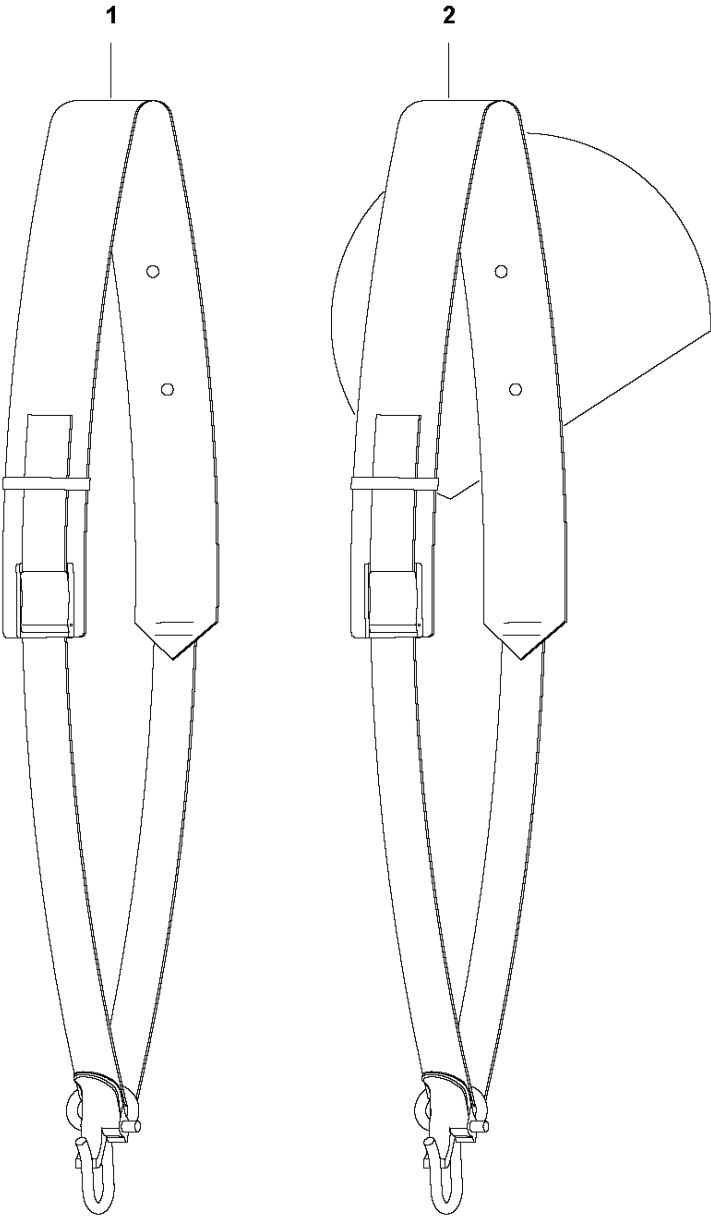

F 520iHT4
ACCESSORIES

3