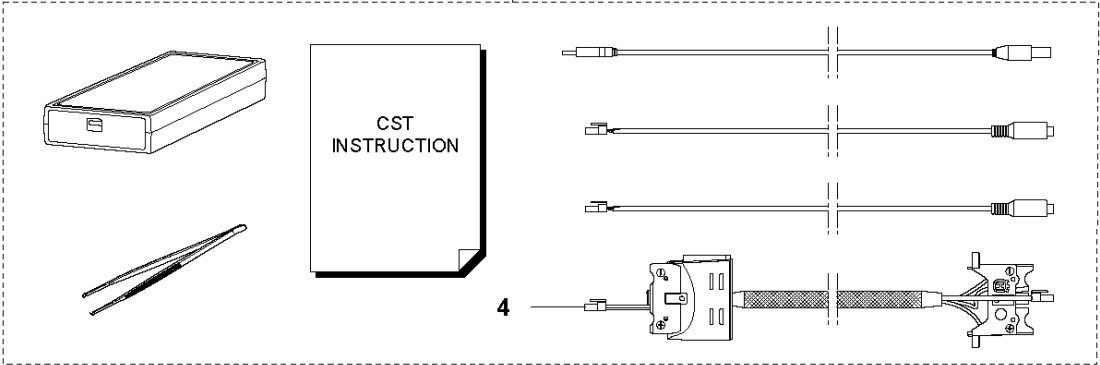

F 520iHT4
ACCESSORIES

3