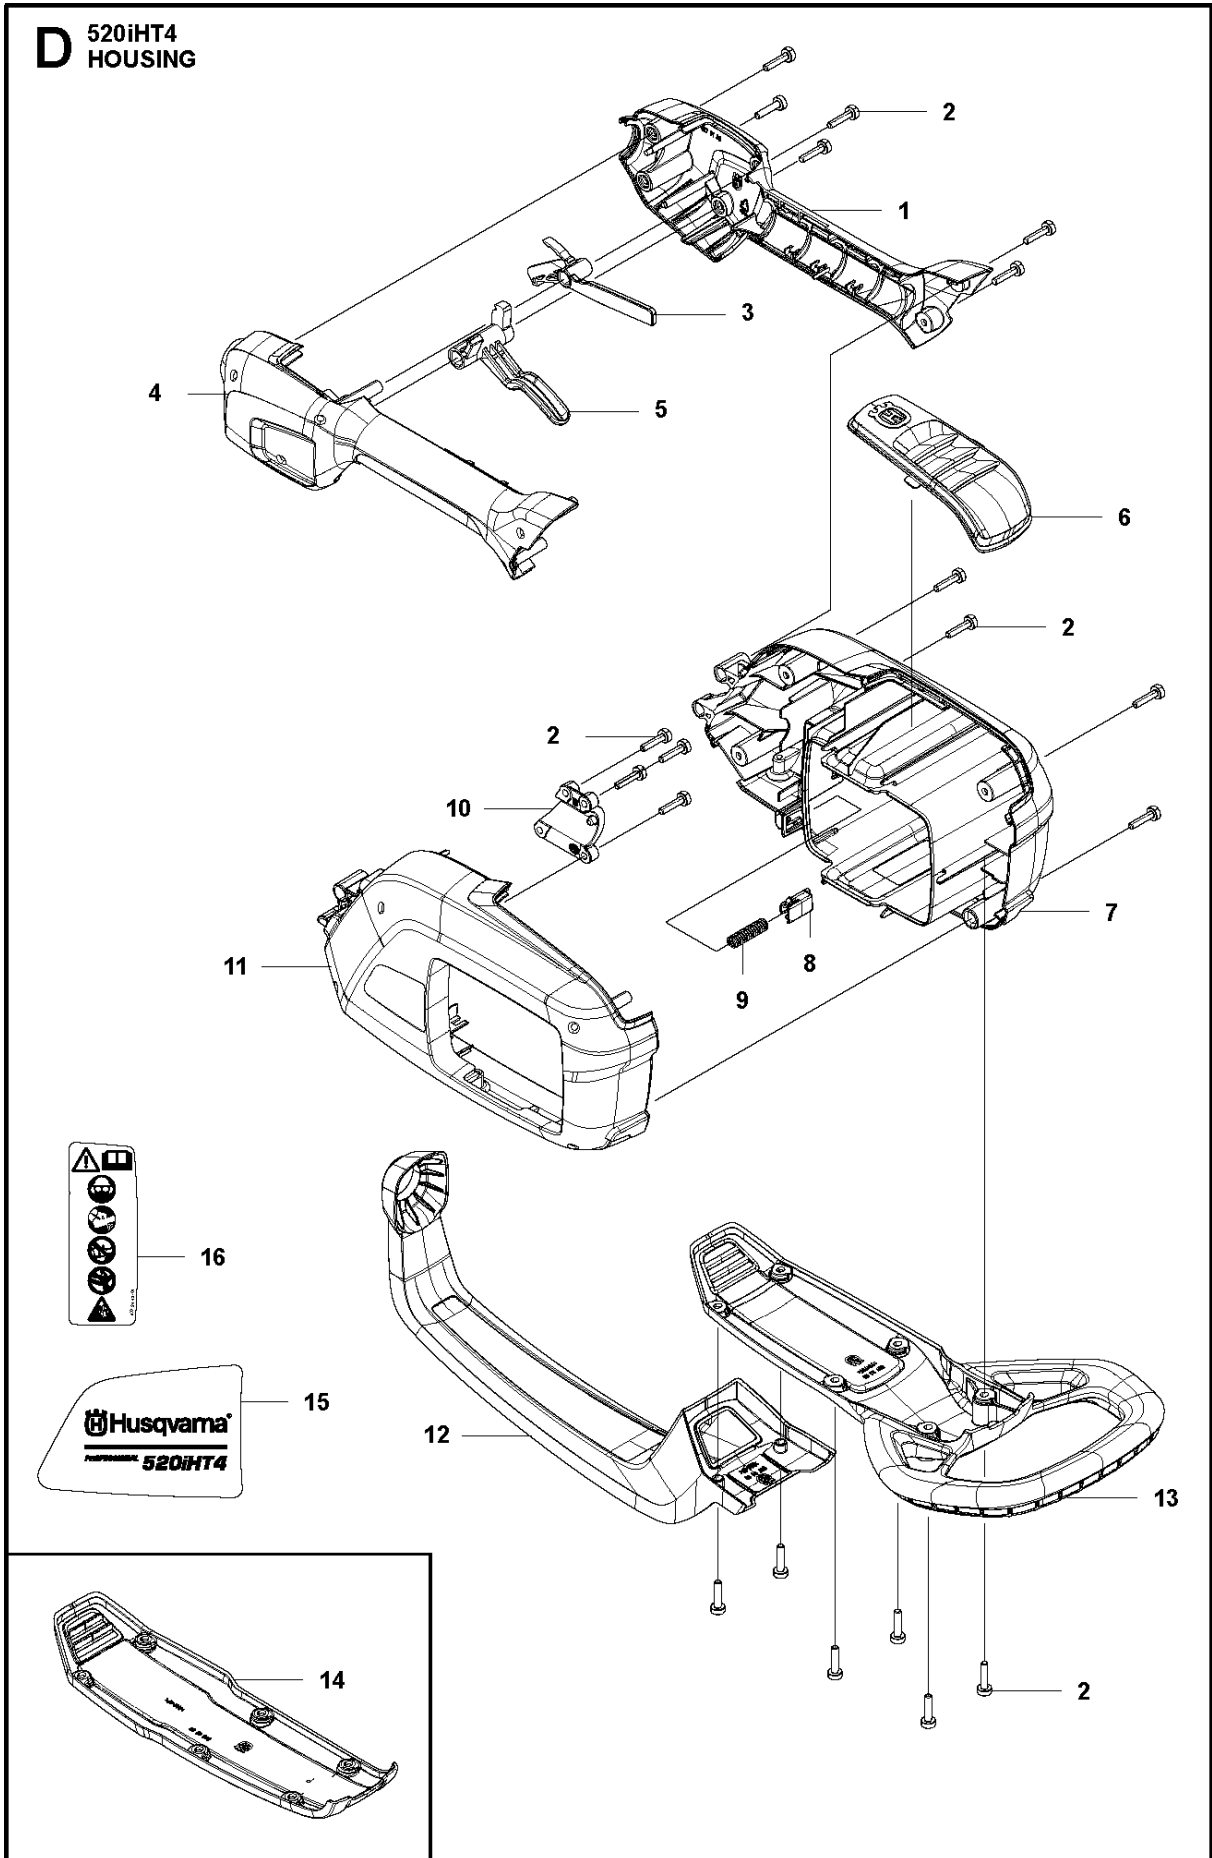

D 520iHT4
HOUSING

HOUSING

520iHT4, 2019-10

Ref	Part No	Description	Remark	QTY KIT
1	577 01 32-02	HANDLE HALF		1
2	579 21 19-01	SCREW IHSC		20
3	577 51 23-01	THROTTLE LOCKOUT		1
4	577 01 31-01	HANDLE HALF		1
5	589 37 79-01	TRIGGER		1
6	577 01 41-01	COVER		1
7	577 01 30-02	HOUSING		1
8	577 99 66-01	PUSH BUTTON		1
9	585 48 00-01	SPRING		1
10	577 02 22-01	CLAMP		1
11	577 00 76-03	HOUSING		1
12	587 34 60-01	TRIGGER		1
13	587 34 58-01	BUMPER		1
14	588 91 98-01	SKID PLATE		1
16	577 84 43-01	DECAL		1