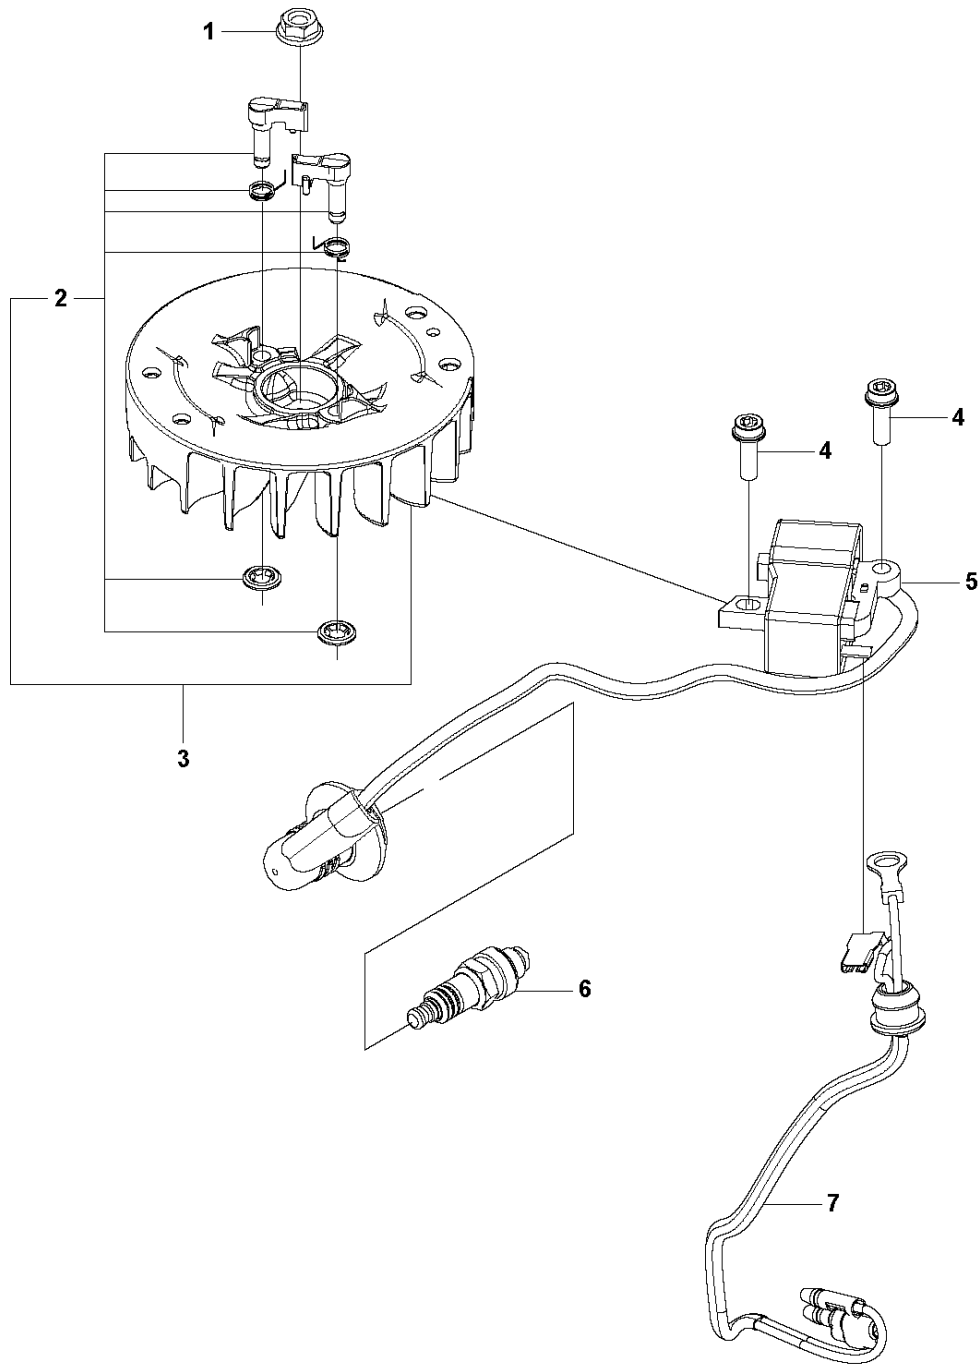

# SPARE PARTS LIST

HEDGE TRIMMERS/POLE HEDGE  
TRIMMERS

522 HSR75 X

**A** 522HSR75X  
STARTER

STARTER

522 HSR75 X

Ref	Part No	Description	Remark	QTY	KIT
1	504 08 80-01	SCREW ITXSCM		4	7
2	575 48 95-01	STARTER HANDLE		1	7
3	575 89 64-01	SPRING		1	7
4	574 28 69-02	STARTER CORD		1	7
5	590 04 90-01	STARTER PULLEY		1	7
6	577 22 61-02	SCREW ITXSCT		1	7
7	597 02 89-01	STARTER ASSY		1	
8	593 88 89-05	LABEL	522HSR75X	1	

## CARBURETOR &amp; AIR FILTER

522 HSR75 X

Ref	Part No	Description	Remark	QTY KIT	
1	590 04 78-01	FILTER COVER		1	
2	590 04 80-01	AIR FILTER		1	
3	590 04 05-01	FILTER		1	
4	573 92 58-02	SCREW ITXSCFT		2	
5	590 04 16-01	CHOKE		1	
6	503 74 01-02	SNAP LOCKING		2	
7	590 04 76-01	FILTER HOLDER ASSY		1	
8	577 88 24-02	GASKET		1	14
9	596 65 83-01	CARBURETTOR		1	
10	525 76 09-04	SCREW ITXSCM		4	13
11	525 54 85-01	GASKET		1	13, 14
12	573 92 58-05	SCREW ITXSCFT		2	13
13	597 02 90-01	MANIFOLD		1	
14	597 02 10-01	GASKET KIT		1	
15	588 98 60-01	CARBURETTOR KIT	CARBURETTOR	1	
16	590 74 01-01	SNAP LOCKING		1	

**D** 522HSR75X  
FUEL TANK

FUEL TANK

522 HSR75 X

Ref	Part No	Description	Remark	QTY	KIT
1	504 11 32-01	TANK CAP		1	
2	597 02 12-01	HOSE KIT		1	8
3	597 02 13-01	HOSE KIT		1	8
3	597 02 13-02	HOSE KIT		1	8
4	578 29 56-01	HOSE NIPPLE		1	8
5	597 02 14-01	HOSE KIT		1	8
6	574 60 39-01	FUEL FILTER		1	8
7	521 51 81-01	SCREW		2	
8	597 02 15-01	FUEL TANK KIT		1	

## IGNITION SYSTEM

522 HSR75 X

Ref	Part No	Description	Remark	QTY	KIT
1	731 71 16-51	HEXAGON NUT FLANGE		1	
2	597 02 93-01	SCREW KIT		1	3
3	525 73 95-01	FLYWHEEL ASSY		1	
4	525 75 51-01	SCREW ITXSCFM		2	
5	585 07 40-02	IGNITION MODULE		1	
6	503 23 54-01	SPARK PLUG		1	
7	574 48 89-04	SHORT CIRCUIT CABLE		1	