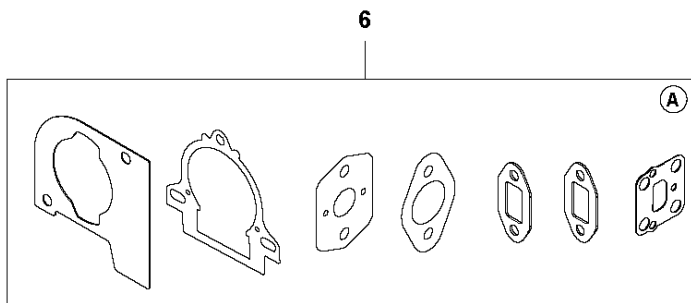

F 522HSR75X
MUFFLER

MUFFLER

522 HSR75 X

Ref	Part No	Description	Remark	QTY	KIT
1	522 99 73-01	GASKET		2	5, 6
2	504 08 79-01	SCREW ITXSCM		1	5
3	525 74 16-01	SPARK ARRESTER		1	5
4	525 75 51-01	SCREW ITXSCFM		2	5
5	593 87 64-01	MUFFLER ASSY		1	
6	597 02 10-01	GASKET KIT		1