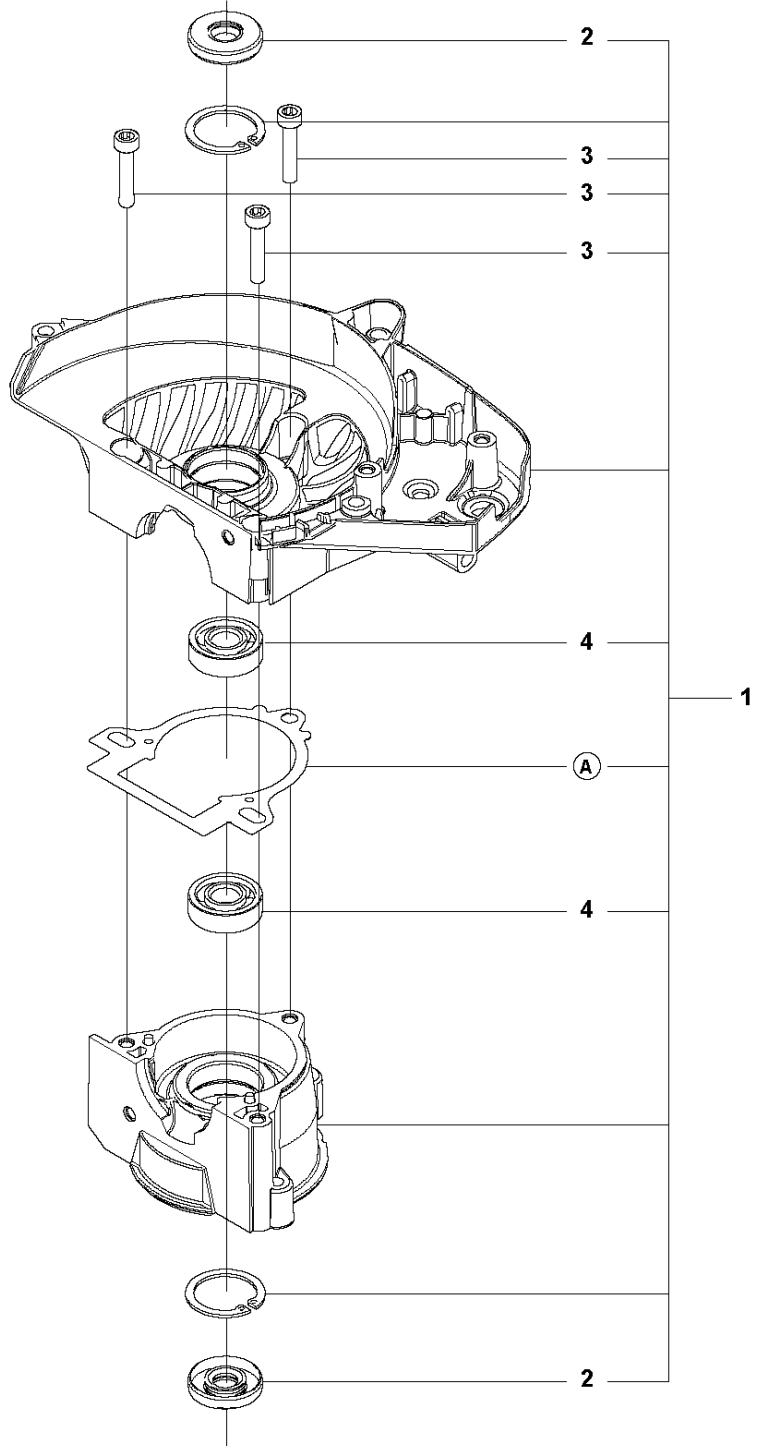

H 522HSR75X
CRANKCASE