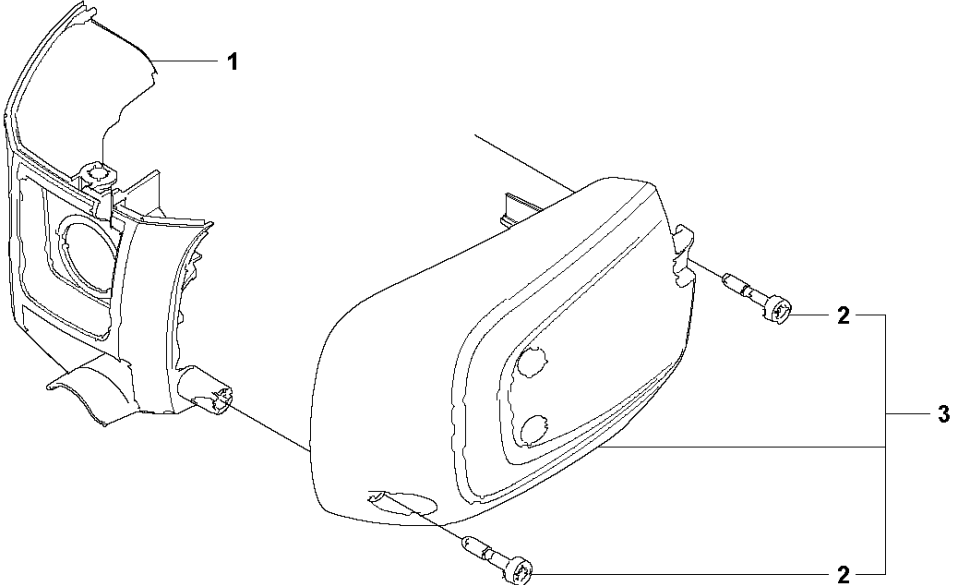

B 522HSR75X
CYLINDER COVER

CYLINDER COVER

522 HSR75 X

Ref	Part No	Description	Remark	QTY	KIT
1	590 04 99-01	CYLINDER COVER		1	
2	504 08 80-01	SCREW ITXSCM		2	3
3	597 02 06-01	HEAT PROTECTOR		1