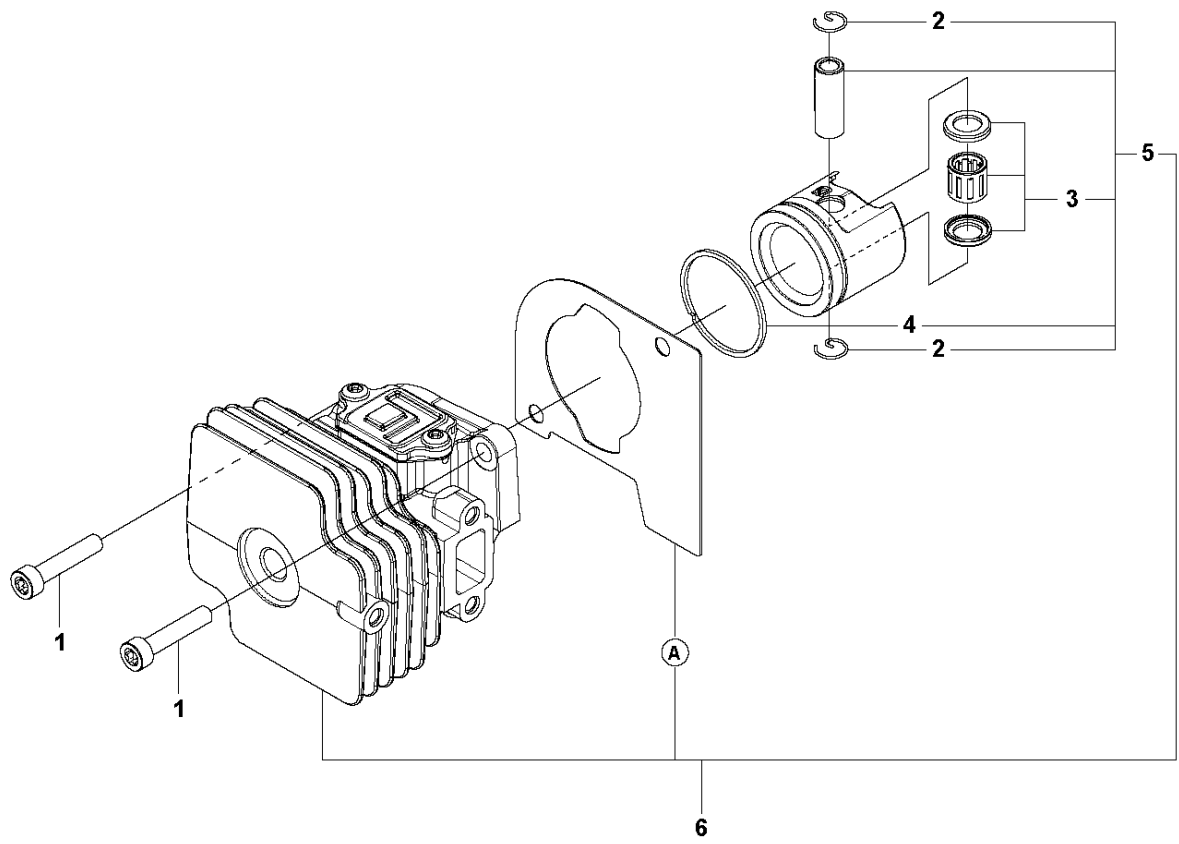

G 522HSR75X
CYLINDER & PISTON

CYLINDER PISTON

522 HSR75 X

Ref	Part No	Description	Remark	QTY	KIT
1	525 82 50-01	SCREW ITXSCM		2	
2	737 44 08-00	CIRCLIP		2	5, 6
3	597 29 22-01	BEARING KIT		1	5, 6
4	505 15 58-02	PISTON RING		1	5, 6
5	510 22 36-04	PISTON ASSY		1	6
6	597 02 44-01	CYLINDER ASSY		1	
7	597 02 10-01	GASKET KIT		1