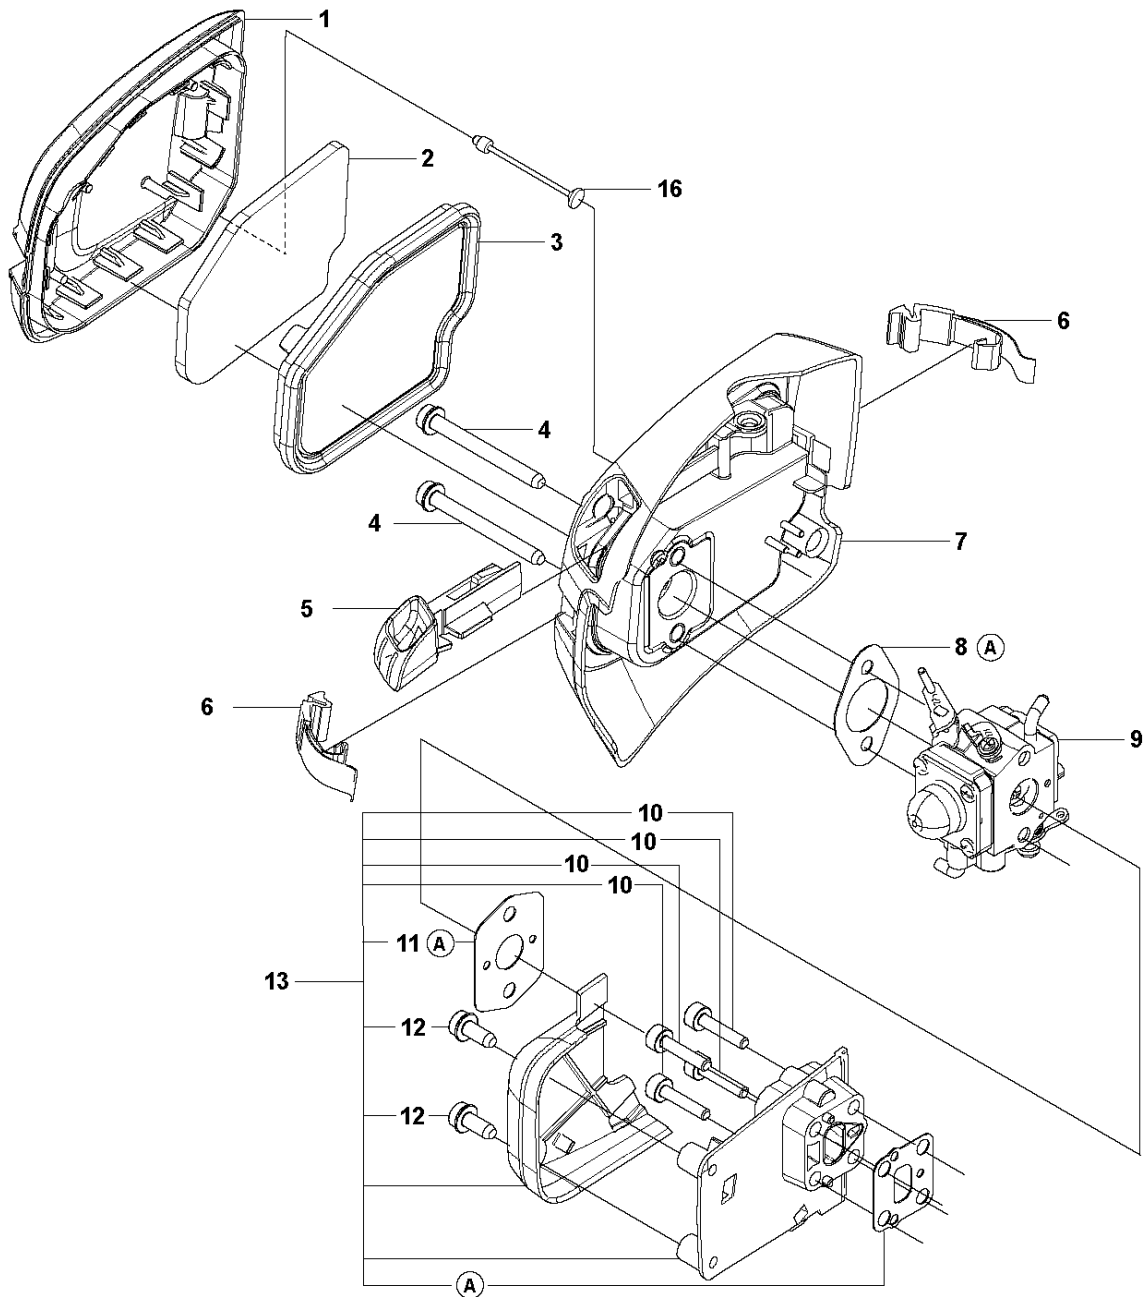

# SPARE PARTS LIST

HEDGE TRIMMERS/POLE HEDGE  
TRIMMERS

522 HSR75 X

**A** 522HSR75X  
STARTER

STARTER

522 HSR75 X

Ref	Part No	Description	Remark	QTY	KIT
1	504 08 80-01	SCREW ITXSCM		4	7
2	575 48 95-01	STARTER HANDLE		1	7
3	575 89 64-01	SPRING		1	7
4	574 28 69-02	STARTER CORD		1	7
5	590 04 90-01	STARTER PULLEY		1	7
6	577 22 61-02	SCREW ITXSCT		1	7
7	597 02 89-01	STARTER ASSY		1	
8	593 88 89-05	LABEL	522HSR75X	1	

**B** 522HSR75X  
CYLINDER COVER

CYLINDER COVER

522 HSR75 X

Ref	Part No	Description	Remark	QTY	KIT
1	590 04 99-01	CYLINDER COVER		1	
2	504 08 80-01	SCREW ITXSCM		2	3
3	597 02 06-01	HEAT PROTECTOR		1	

**C** 522HSR75X  
CARBURETOR & AIRFILTER

## CARBURETOR &amp; AIR FILTER

522 HSR75 X

Ref	Part No	Description	Remark	QTY KIT	
1	590 04 78-01	FILTER COVER		1	
2	590 04 80-01	AIR FILTER		1	
3	590 04 05-01	FILTER		1	
4	573 92 58-02	SCREW ITXSCFT		2	
5	590 04 16-01	CHOKE		1	
6	503 74 01-02	SNAP LOCKING		2	
7	590 04 76-01	FILTER HOLDER ASSY		1	
8	577 88 24-02	GASKET		1	14
9	596 65 83-01	CARBURETTOR		1	
10	525 76 09-04	SCREW ITXSCM		4	13
11	525 54 85-01	GASKET		1	13, 14
12	573 92 58-05	SCREW ITXSCFT		2	13
13	597 02 90-01	MANIFOLD		1	
14	597 02 10-01	GASKET KIT		1	
15	588 98 60-01	CARBURETTOR KIT	CARBURETTOR	1	
16	590 74 01-01	SNAP LOCKING		1	

**D** 522HSR75X  
FUEL TANK

FUEL TANK

522 HSR75 X

Ref	Part No	Description	Remark	QTY	KIT
1	504 11 32-01	TANK CAP		1	
2	597 02 12-01	HOSE KIT		1	8
3	597 02 13-01	HOSE KIT		1	8
3	597 02 13-02	HOSE KIT		1	8
4	578 29 56-01	HOSE NIPPLE		1	8
5	597 02 14-01	HOSE KIT		1	8
6	574 60 39-01	FUEL FILTER		1	8
7	521 51 81-01	SCREW		2	
8	597 02 15-01	FUEL TANK KIT		1	