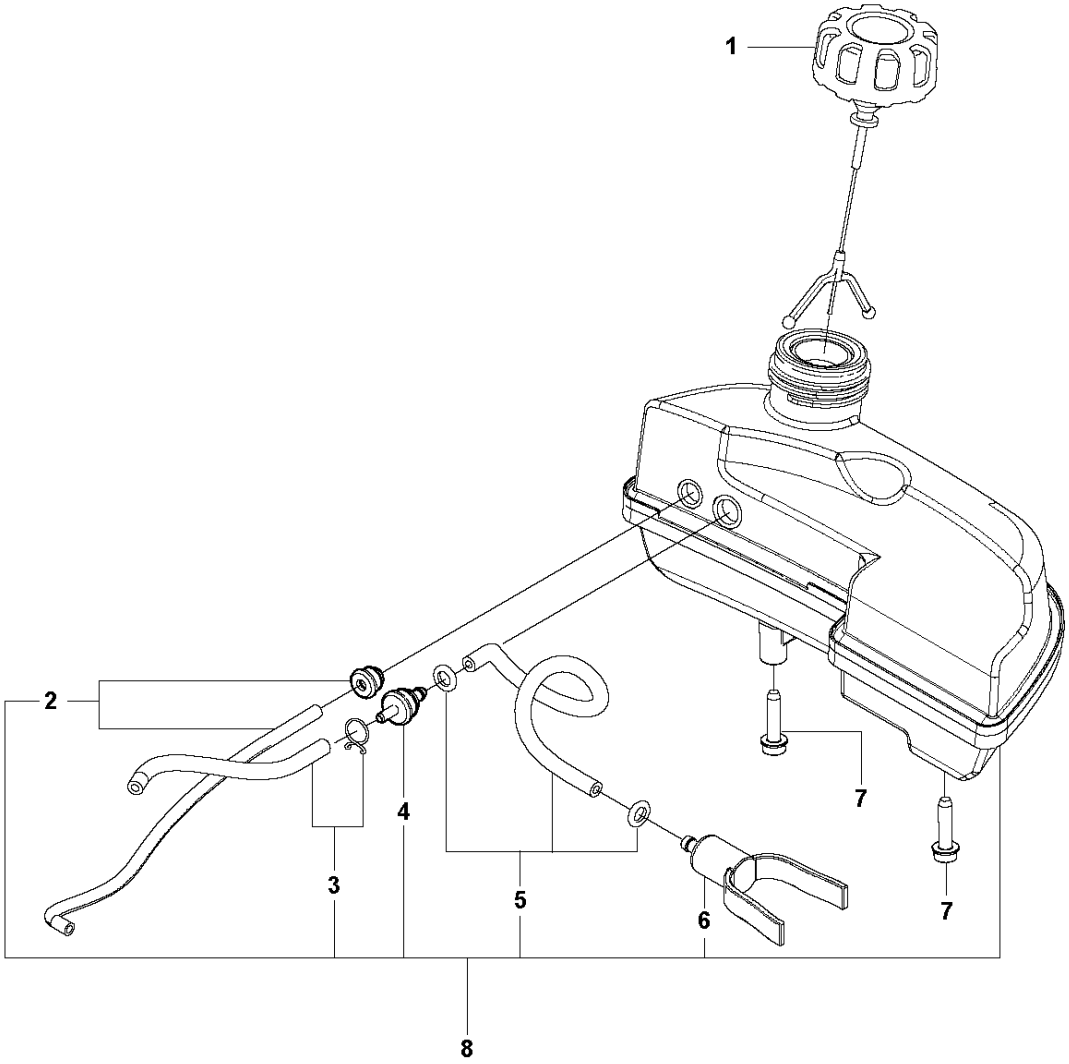

D 522HSR75X
FUEL TANK

FUEL TANK

522 HSR75 X

Ref	Part No	Description	Remark	QTY	KIT
1	504 11 32-01	TANK CAP		1	
2	597 02 12-01	HOSE KIT		1	8
3	597 02 13-01	HOSE KIT		1	8
3	597 02 13-02	HOSE KIT		1	8
4	578 29 56-01	HOSE NIPPLE		1	8
5	597 02 14-01	HOSE KIT		1	8
6	574 60 39-01	FUEL FILTER		1	8
7	521 51 81-01	SCREW		2	
8	597 02 15-01	FUEL TANK KIT		1