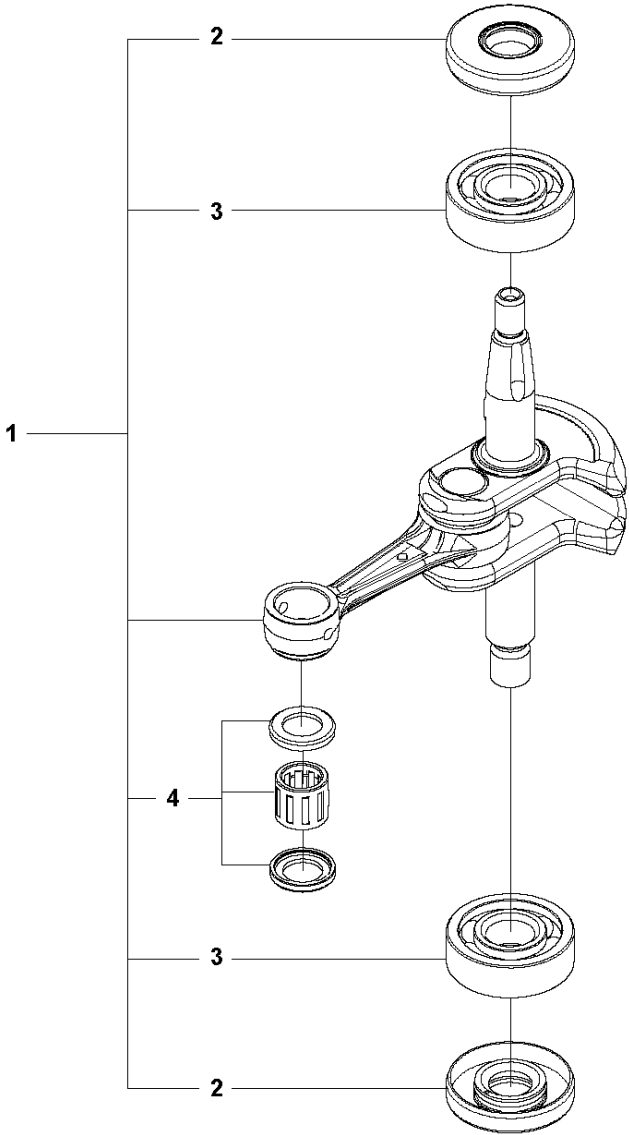

**G** 522HSR75X  
CYLINDER & PISTON

CYLINDER PISTON

522 HSR75 X

Ref	Part No	Description	Remark	QTY	KIT
1	525 82 50-01	SCREW ITXSCM		2	
2	737 44 08-00	CIRCLIP		2	5, 6
3	597 29 22-01	BEARING KIT		1	5, 6
4	505 15 58-02	PISTON RING		1	5, 6
5	510 22 36-04	PISTON ASSY		1	6
6	597 02 44-01	CYLINDER ASSY		1	
7	597 02 10-01	GASKET KIT		1	

**H** 522HSR75X  
CRANKCASE

5

CRANKCASE

522 HSR75 X

Ref	Part No	Description	Remark	QTY	KIT
1	597 02 36-01	CRANKCASE ASSY		1	
2	525 63 73-01	SEALING RING		2	1
3	525 82 50-01	SCREW ITXSCM		3	1
4	525 72 84-01	BALL BEARING		2	1
5	597 02 10-01	GASKET KIT		1	

**522HSR75X  
CRANK SHAFT**

CRANKSHAFT

522 HSR75 X

Ref	Part No	Description	Remark	QTY	KIT
1	577 67 00-02	CRANKSHAFT KIT		1	
2	525 63 73-01	SEALING RING		2	1
3	525 72 84-01	BALL BEARING		2	1
4	575 50 49-01	NEEDLE BEARING		1	1

## HANDLE &amp; CONTROLS

522 HSR75 X

Ref	Part No	Description	Remark	QTY	KIT
1	577 07 19-10	THROTTLE HANDLE ASSY		1	19
2	537 41 90-01	SWITCH		1	19
3	503 20 07-82	SCREW IHSCFM		1	19
4	537 17 43-01	SPRING		1	1, 19
5	506 49 51-01	THROTTLE LOCKOUT		1	1, 19
6	585 06 59-01	BUTTON		1	1, 19
7	503 22 10-13	HEXAGON NUT		1	19
8	503 21 66-74	SCREW IHSCT		1	1, 19
9	537 17 42-01	SPRING THROTTLE TRIG		1	1, 19
10	506 49 50-01	THROTTLE CONTROL		1	1, 19
11	592 72 69-02	WIRE		1	19
12	512 84 56-01	BOLT		4	
13	590 64 79-01	SPRING		4	
14	593 96 89-01	FRAME ASSY		1	
15	544 10 58-03	TUBULAR RIVET		2	
16	521 51 81-01	SCREW		5	
17	503 23 00-35	WASHER		1	
18	591 47 10-01	HANDLE GRIP		1	
19	577 07 19-09	THROTTLE HANDLE ASSY		1	
20	599 48 41-01	STRAP		4	