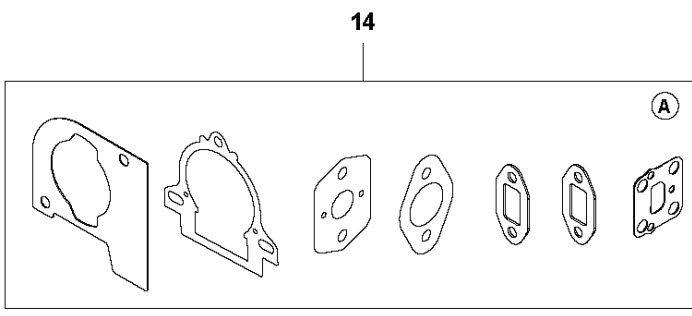

# SPARE PARTS LIST

HEDGE TRIMMERS/POLE HEDGE  
TRIMMERS

522 HSR75 X

**A** 522HSR75X  
STARTER

STARTER

522 HSR75 X

Ref	Part No	Description	Remark	QTY	KIT
1	504 08 80-01	SCREW ITXSCM		4	7
2	575 48 95-01	STARTER HANDLE		1	7
3	575 89 64-01	SPRING		1	7
4	574 28 69-02	STARTER CORD		1	7
5	590 04 90-01	STARTER PULLEY		1	7
6	577 22 61-02	SCREW ITXSCT		1	7
7	597 02 89-01	STARTER ASSY		1	
8	593 88 89-05	LABEL	522HSR75X	1	

**B** 522HSR75X  
CYLINDER COVER

CYLINDER COVER

522 HSR75 X

Ref	Part No	Description	Remark	QTY	KIT
1	590 04 99-01	CYLINDER COVER		1	
2	504 08 80-01	SCREW ITXSCM		2	3
3	597 02 06-01	HEAT PROTECTOR		1	

**C** 522HSR75X  
CARBURETOR & AIRFILTER