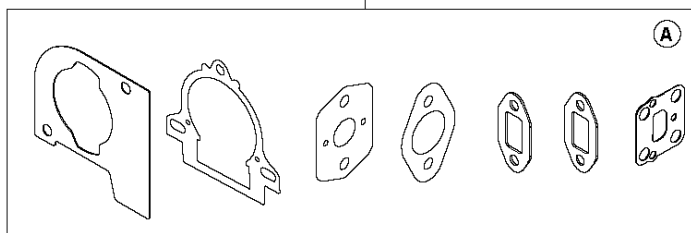

H 522HSR75X
CRANKCASE

5