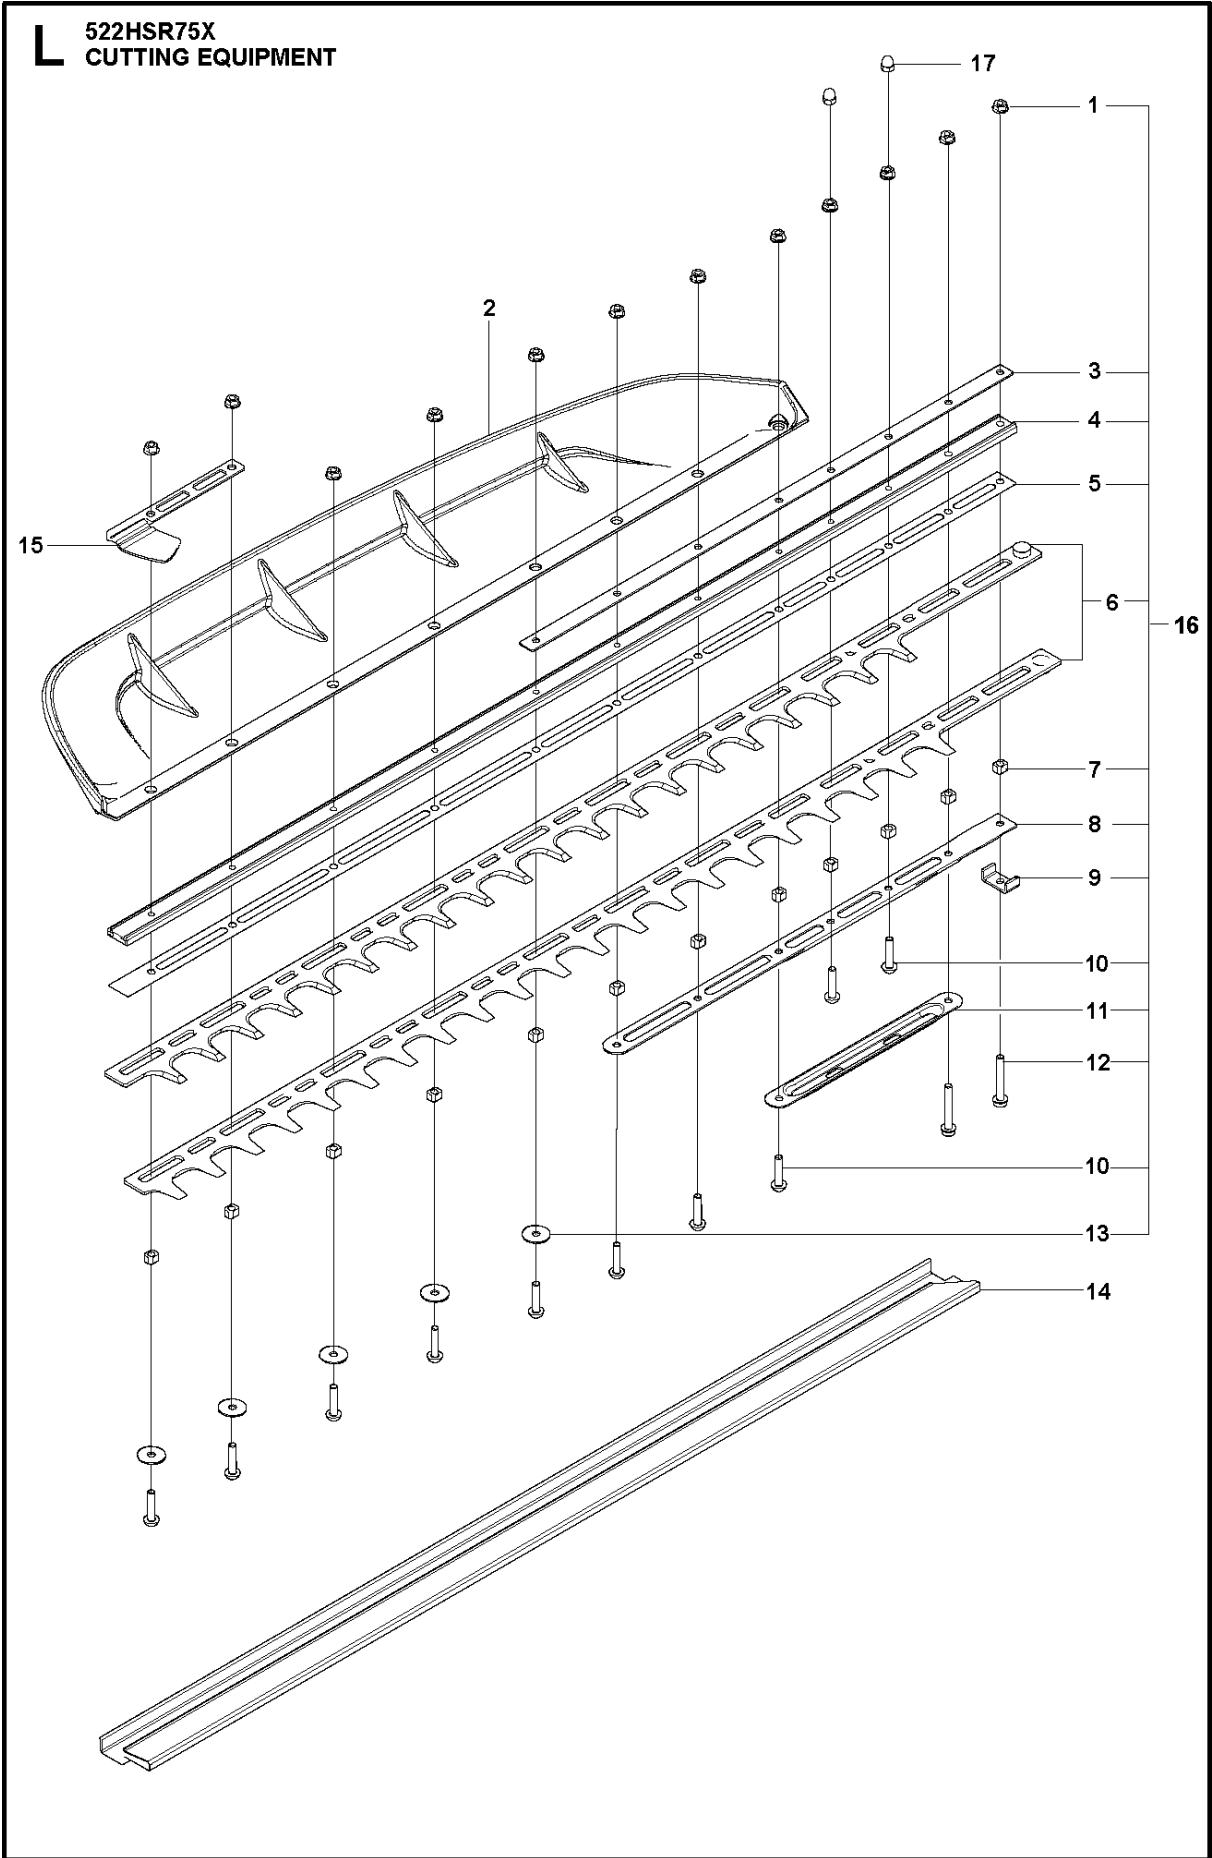

CUTTING EQUIPMENT

522 HSR75 X

Ref	Part No	Description	Remark	QTY	KIT
1	592 75 13-01	NUT		12	16
2	590 34 01-01	PLATE		1	
3	592 84 87-01	BAR PLATE		1	16
4	590 32 71-02	GUIDE BAR		1	16
5	590 32 76-01	WEAR PLATE		1	16
6	597 02 38-01	BLADE KIT		1	16
7	592 65 43-01	SPACER		12	16
8	590 32 83-01	BAR PLATE		1	16
9	590 33 93-01	BRACKET		1	16
10	592 73 25-01	SCREW		10	16
11	592 88 94-01	BAR PLATE		1	16
12	525 75 51-09	SCREW ITXSCFM		2	16
13	592 73 81-01	WASHER		5	16
14	590 71 30-01	TRANSPORT GUARD		1	
15	590 71 27-01	PROTECTION		1	
16	597 25 43-06	CUTTING DECK KIT		1	
17	599 85 96-01	CAP NUT		2