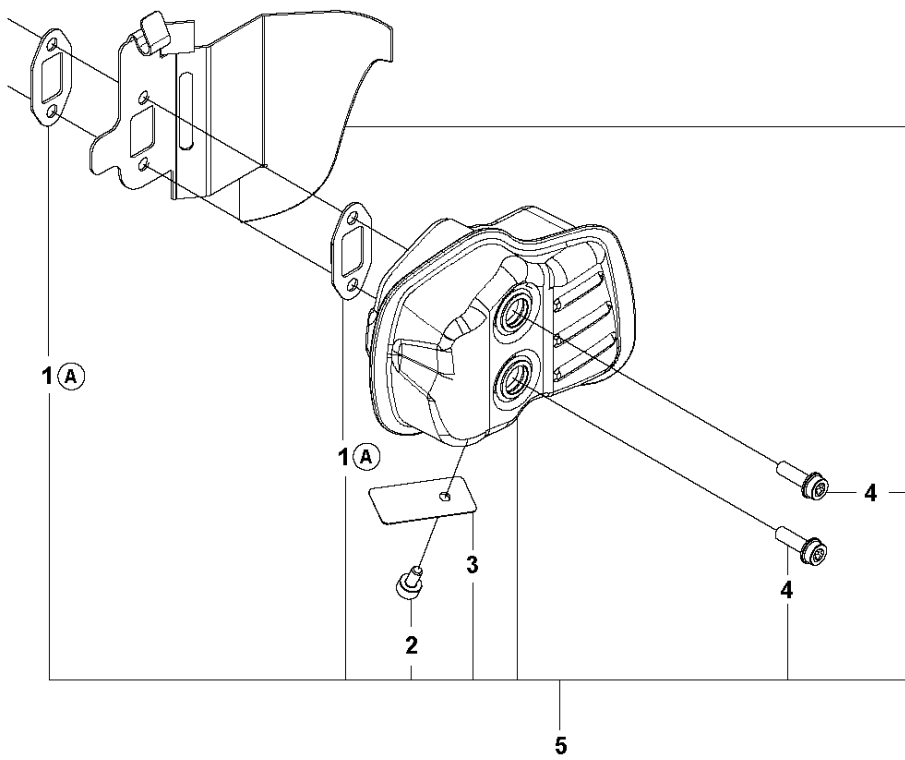

F 522HSR75X
MUFFLER

MUFFLER

522 HSR75 X

Ref	Part No	Description	Remark	QTY	KIT
1	522 99 73-01	GASKET		2	5, 6
2	504 08 79-01	SCREW ITXSCM		1	5
3	525 74 16-01	SPARK ARRESTER		1	5
4	525 75 51-01	SCREW ITXSCFM		2	5
5	593 87 64-01	MUFFLER ASSY		1	
6	597 02 10-01	GASKET KIT		1