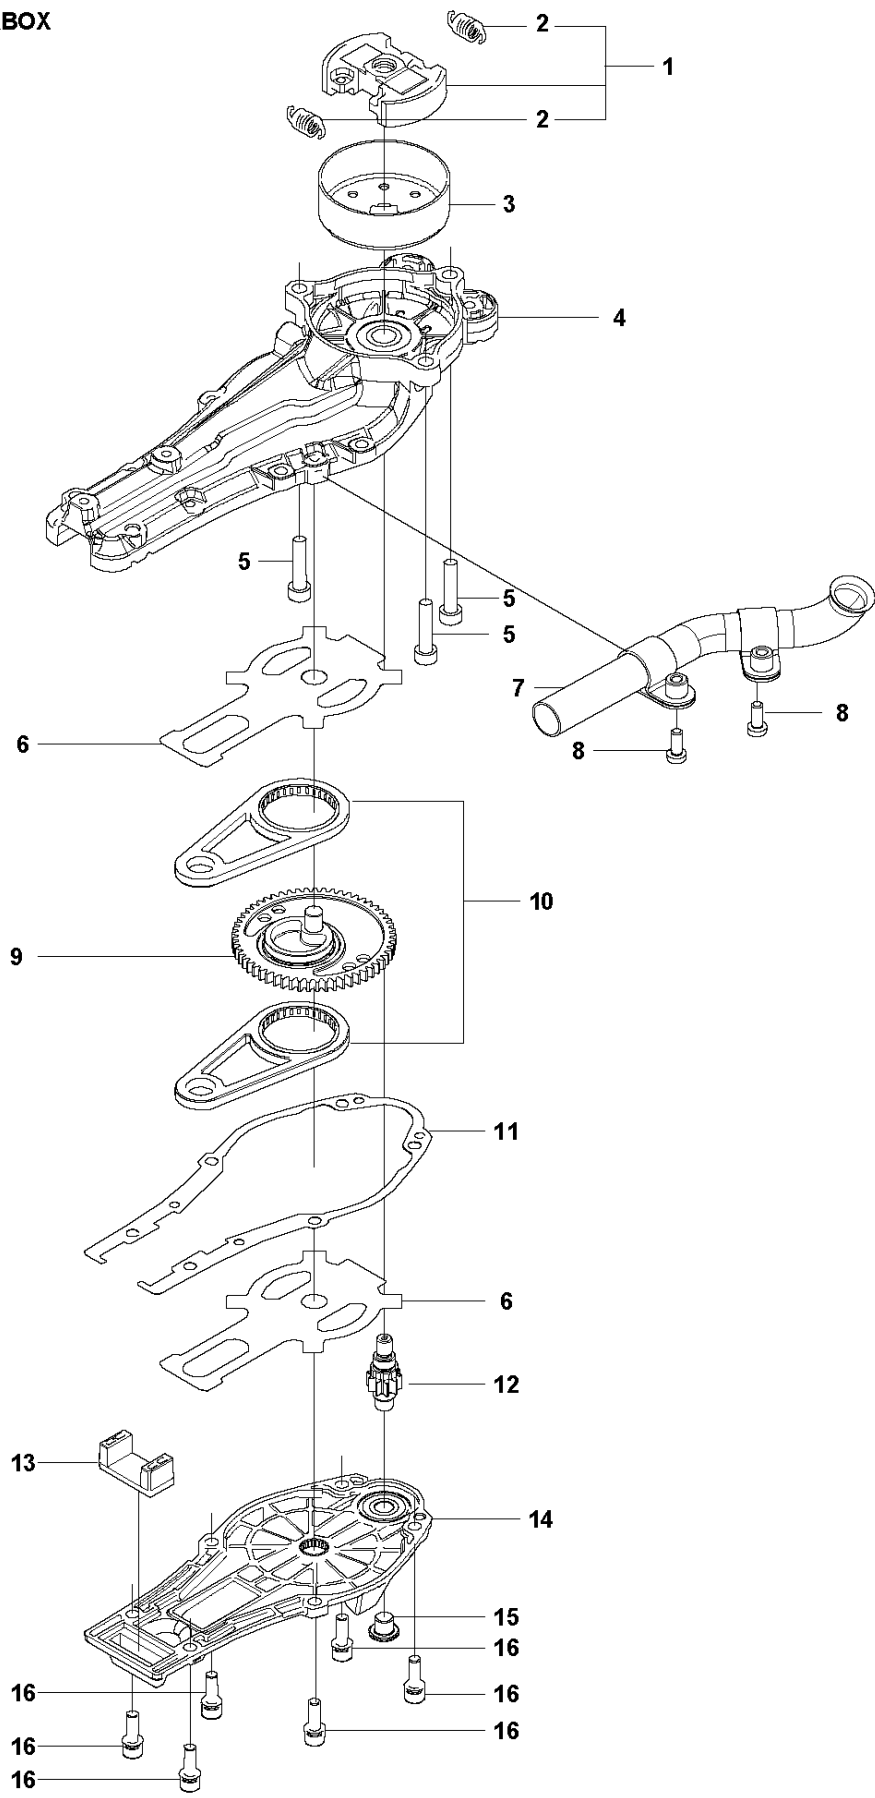

K 522HSR75X
CLUTCH & GEARBOX

GEAR HOUSING

522 HSR75 X

Ref	Part No	Description	Remark	QTY	KIT
1	582 19 31-01	CLUTCH ASSY		1	
2	590 81 96-01	CLUTCH SPRING		2	1
3	590 53 64-02	CLUTCH DRUM		1	
4	597 37 17-01	GEAR HOUSING ASSY		1	
5	544 21 84-03	SCREW ITXSCM		3	
6	590 53 69-01	PLATE		1	
7	591 04 69-01	EXHAUST PIPE ASSY		1	
8	525 75 51-01	SCREW ITXSCFM		2	
9	593 65 14-01	GEAR		1	
10	597 02 17-01	ROD		1	
11	590 53 77-01	GASKET		1	
12	590 53 66-01	GEAR		1	
13	590 53 71-01	SEALING		1	
14	597 37 18-01	GEAR HOUSING ASSY		1	
15	590 64 94-01	SCREW PLUG		1	
16	575 70 10-01	SCREW		6