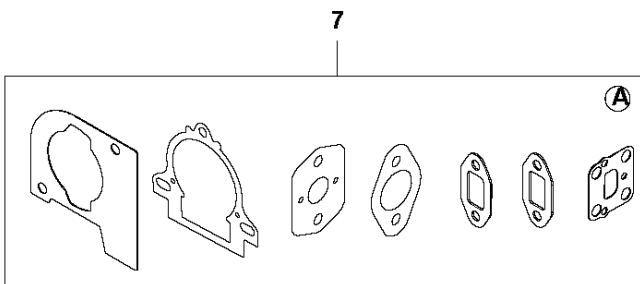

G 522HSR75X
CYLINDER & PISTON

CYLINDER PISTON

522 HSR75 X

Ref	Part No	Description	Remark	QTY	KIT
1	525 82 50-01	SCREW ITXSCM		2	
2	737 44 08-00	CIRCLIP		2	5, 6
3	597 29 22-01	BEARING KIT		1	5, 6
4	505 15 58-02	PISTON RING		1	5, 6
5	510 22 36-04	PISTON ASSY		1	6
6	597 02 44-01	CYLINDER ASSY		1	
7	597 02 10-01	GASKET KIT		1