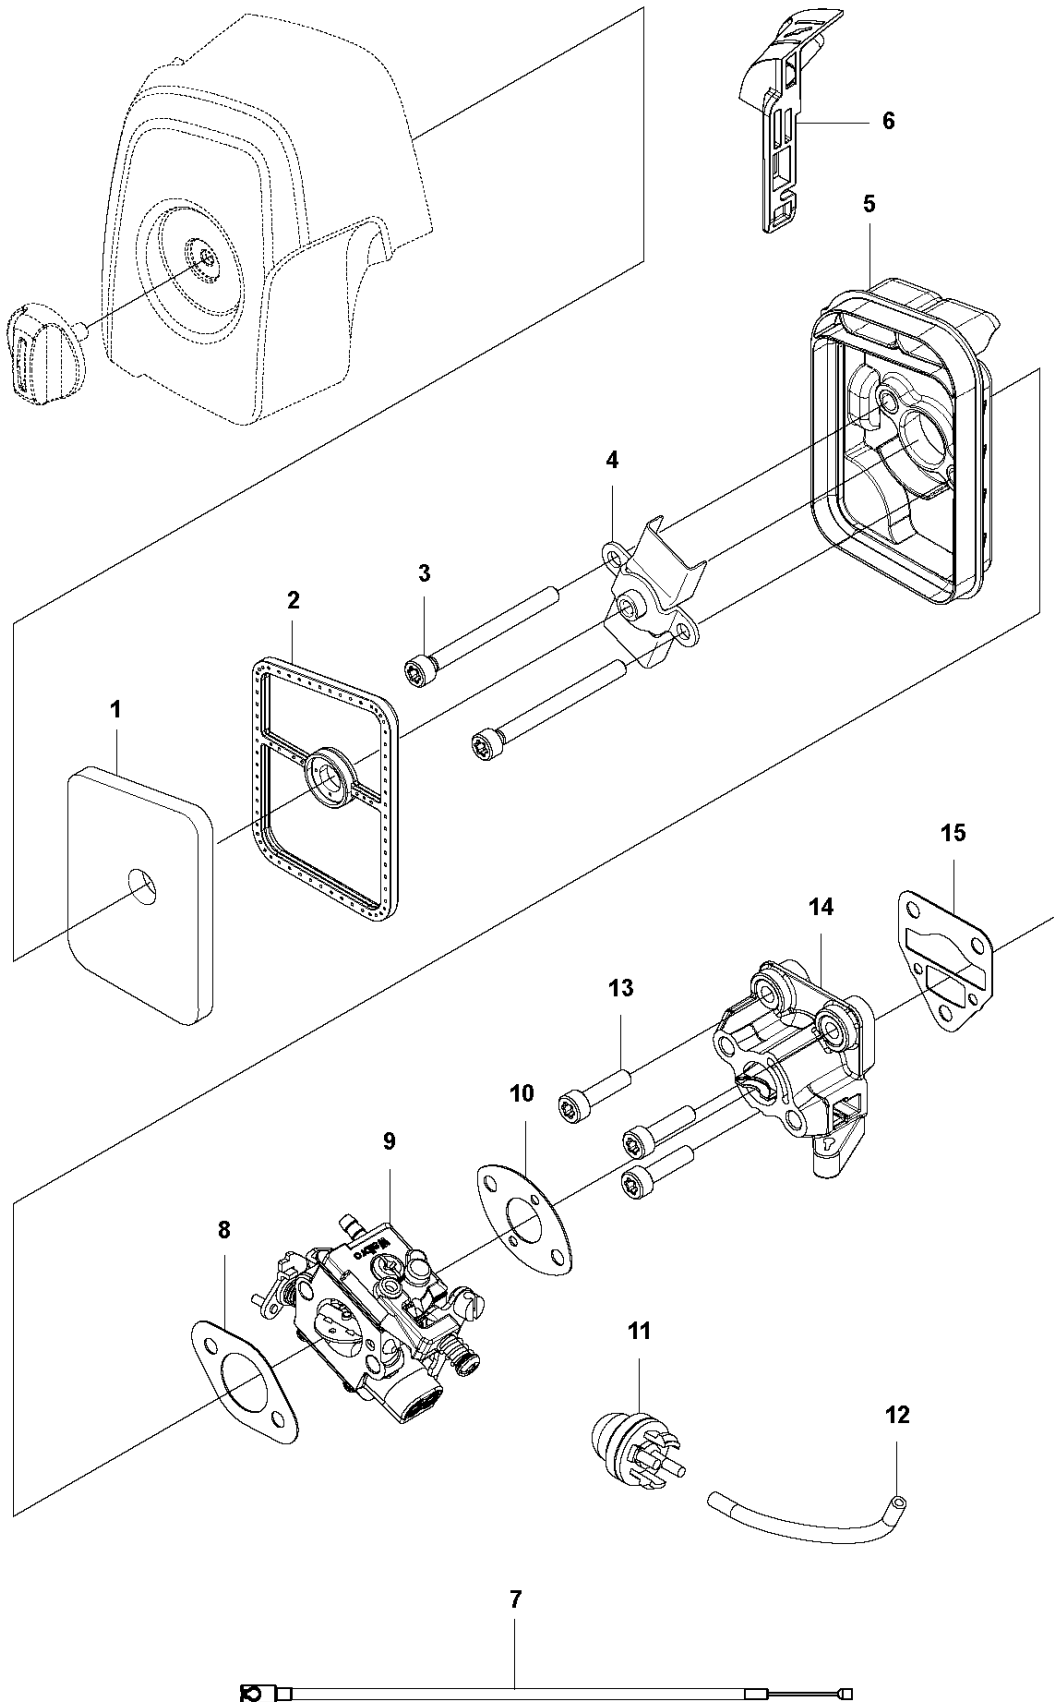

F 525HF3S
CARBURETOR & AIRFILTER

CARBURETOR & AIR FILTER

525 HF3S

Ref	Part No	Description	Remark	QTY KIT
1	581 04 74-01	AIR FILTER		1
2	581 45 18-01	AIR FILTER		1
3	580 46 72-01	BOLT		2
4	585 48 85-01	PLATE		1
5	581 04 70-01	FILTER HOUSING		1
6	577 84 83-01	CHOKE CONTROL		1
7	590 90 00-01	THROTTLE CABLE		1
8	577 88 24-02	GASKET		1
9	584 90 14-01	CARBURETTOR		1
10	576 39 91-02	GASKET		1
11	503 93 66-01	PURGE		1
12	577 05 05-01	PIPE		1
13	504 11 43-01	SCREW		3
14	578 90 83-01	INSULATOR		1
15	576 39 89-01	GASKET		1