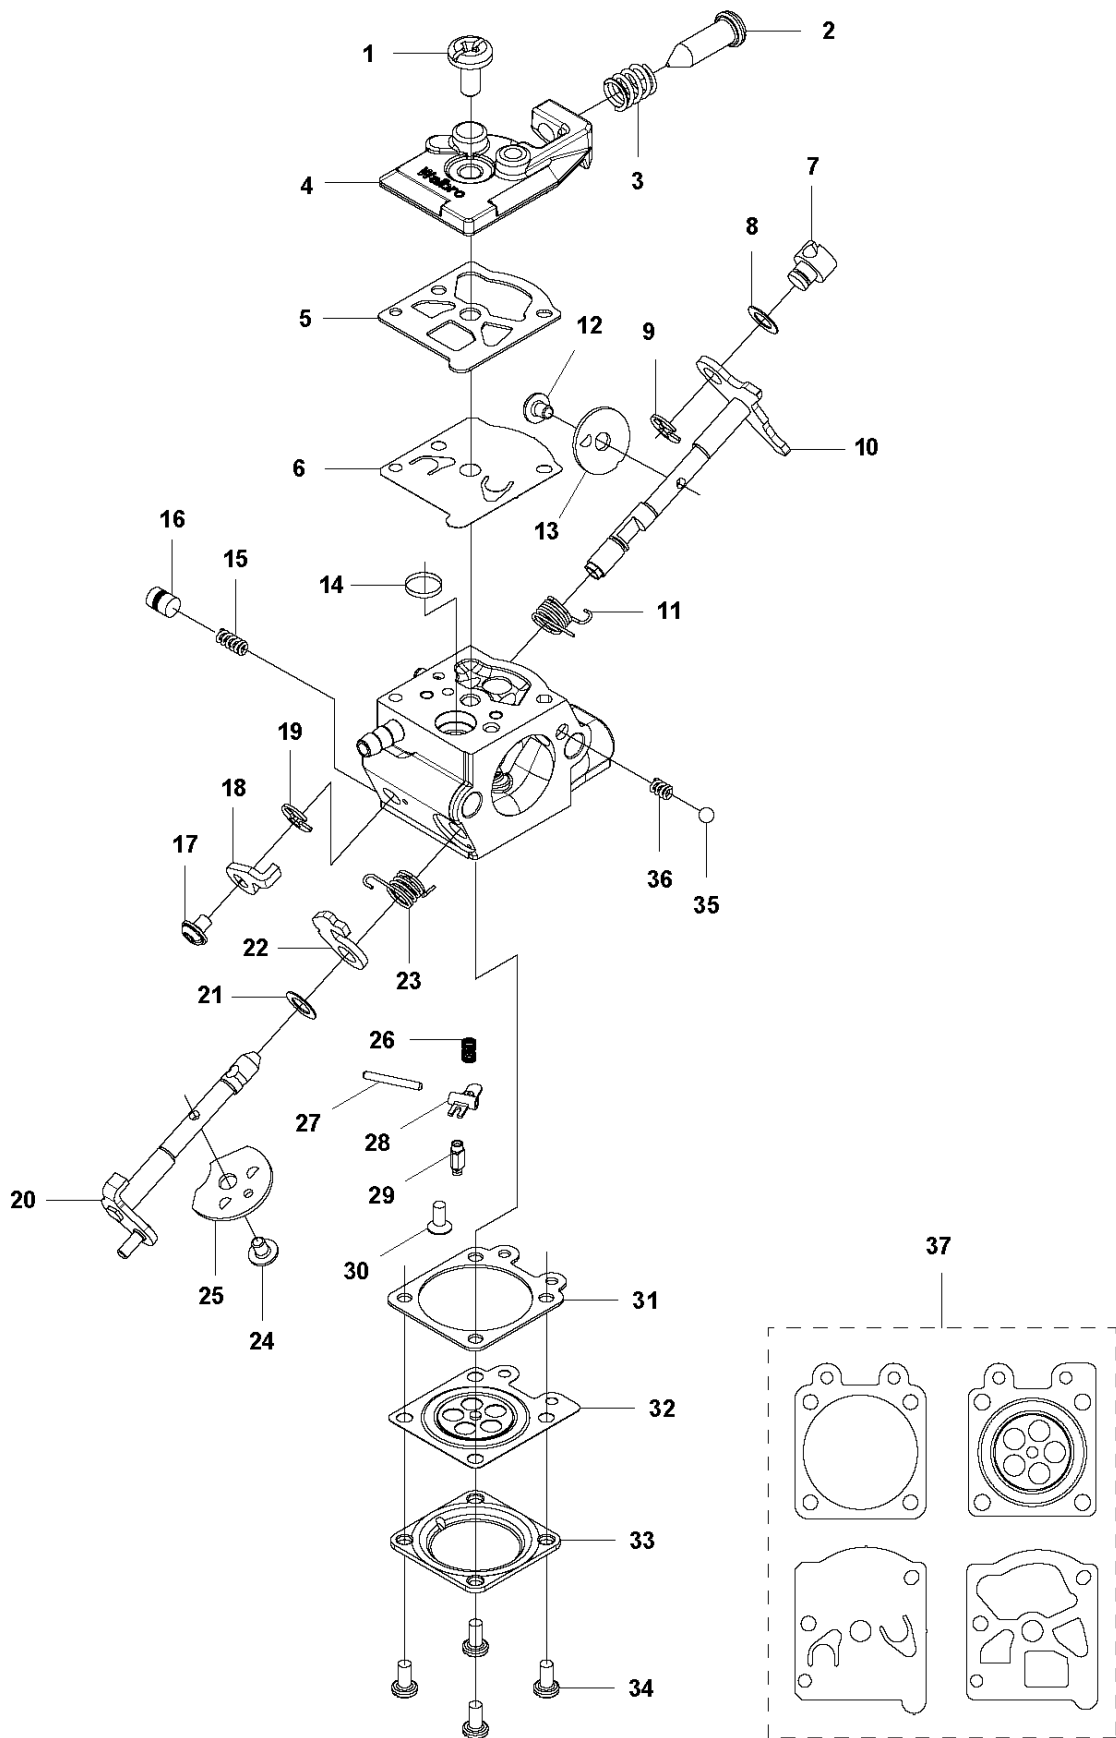

N 525HF3S
CARBURETOR

CARBURETOR

525 HF3S

Ref	Part No	Description	Remark	QTY KIT
1	520 97 63-01	SCREW		1
2	577 81 57-01	SCREW		1
3	513 59 32-01	SPRING		1
4	579 19 06-01	COVER		1
5	520 95 48-01	GASKET		1
6	502 21 36-01	DIAPHRAGM PUMP		1
7	513 40 08-01	SWIVEL		1
8	516 52 42-01	WASHER		1
9	506 73 86-01	RETAINER RING		1
10	579 19 07-01	SHAFT		1
11	577 81 55-01	SPRING		1
12	520 75 98-01	SCREW		1
13	520 97 86-01	VALVE		1
14	520 95 70-01	SCREEN		1
15	505 05 79-01	SPRING		1
16	584 90 12-01	PISTON ASSY		1
17	520 75 98-01	SCREW		1
18	579 19 08-01	LEVER		1
19	505 05 65-01	RING		1
20	579 19 10-01	SHAFT		1
21	516 52 42-01	WASHER		1
22	584 90 13-01	LEVER		1
23	579 19 11-01	SPRING		1
24	520 75 98-01	SCREW		1
25	581 15 49-01	VALVE		1
26	578 89 54-01	SPRING		1
27	520 97 74-01	PIN		1
28	577 80 72-01	LEVER		1
29	521 08 54-01	VALVE.INLET		1
30	577 80 71-01	SCREW		1
31	516 97 21-01	GASKET		1
32	577 80 70-01	DIAPHRAGM		1
33	514 18 92-01	COVER		1
34	520 97 88-01	SCREW ASSY		4
35	514 24 26-01	BALL		1
36	514 24 33-01	SPRING.CHOKE		1
37	580 68 48-01	GASKET KIT		1