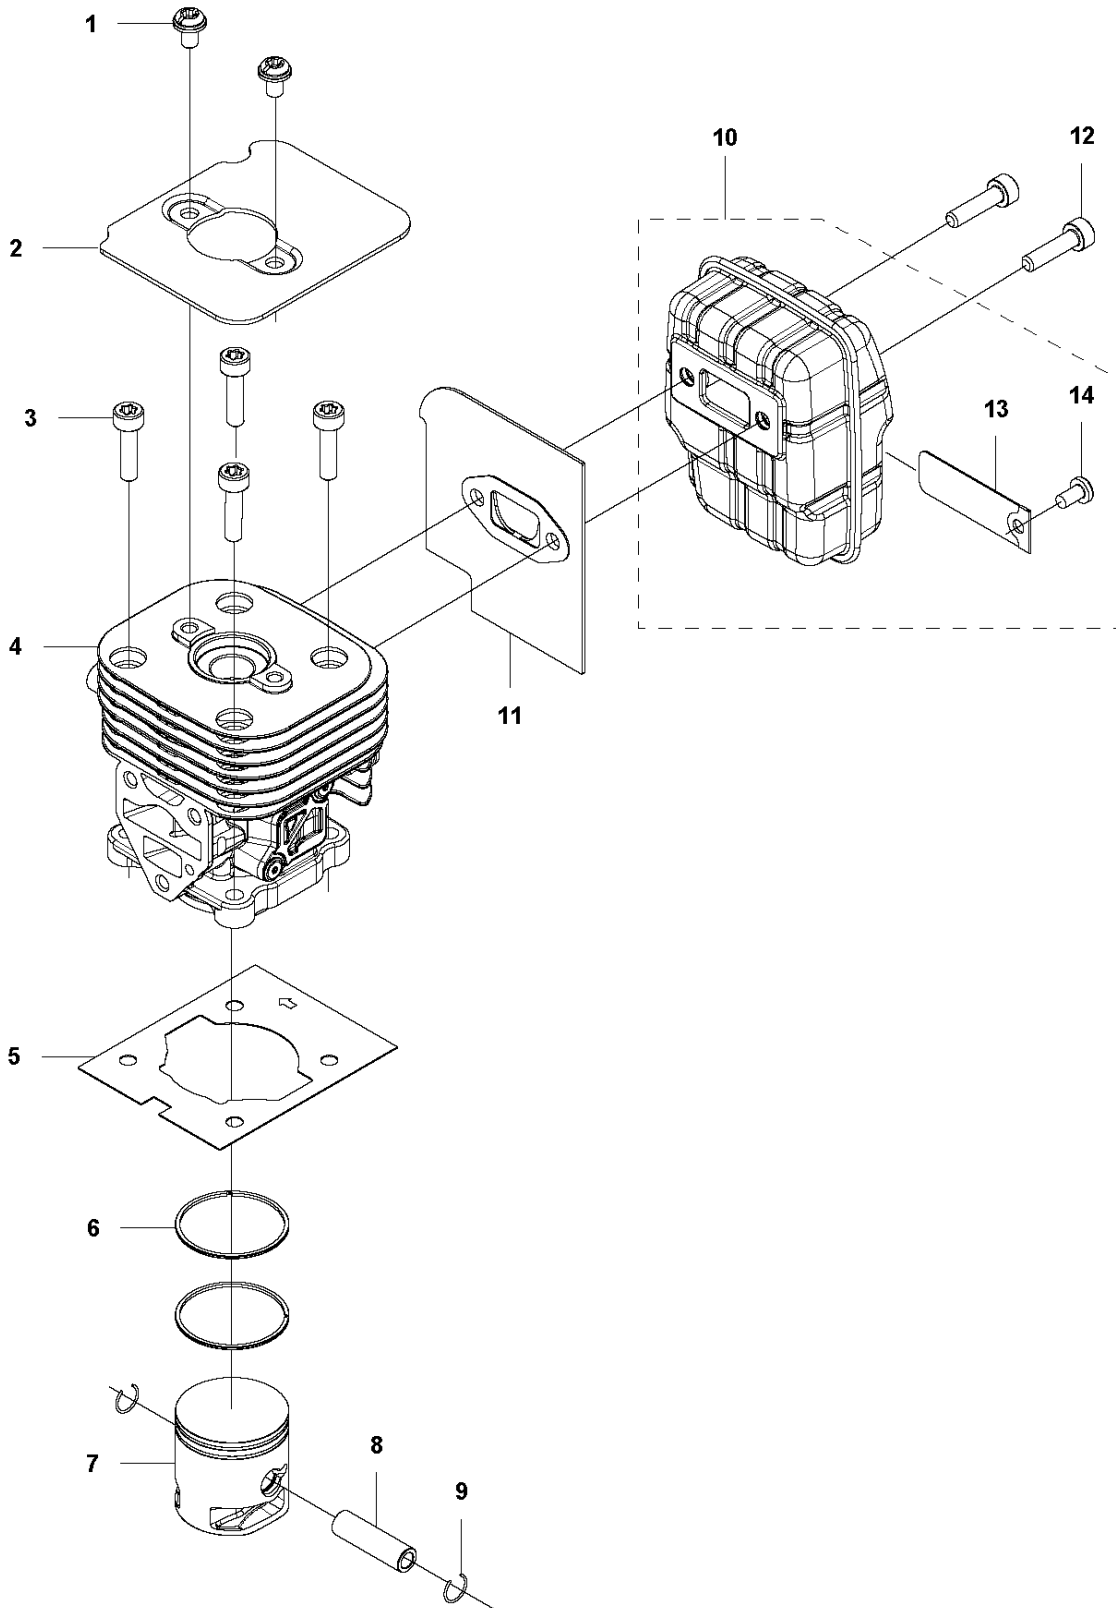

K 525HF3S
CYLINDER PISTON & MUFFLER

CYLINDER, PISTON & MUFFLER

525 HF3S

Ref	Part No	Description	Remark	QTY	KIT
1	544 25 68-01	SCREW		2	
2	578 78 53-01	PLATE		1	
3	504 11 43-01	SCREW		4	
4	577 97 90-01	CYLINDER		1	
5	576 39 87-02	GASKET		1	
6	506 61 81-01	RING		2	
7	577 91 74-01	PISTON		1	
8	505 04 07-01	PIN		1	
9	505 04 52-01	RING		2	
10	585 24 86-01	MUFFLER		1	
11	578 40 81-01	GASKET		1	
12	504 11 43-01	SCREW		2	
13	580 51 44-01	SPARK ARRESTER		1	10
14	729 57 74-05	SCREW CRPANT		1	10