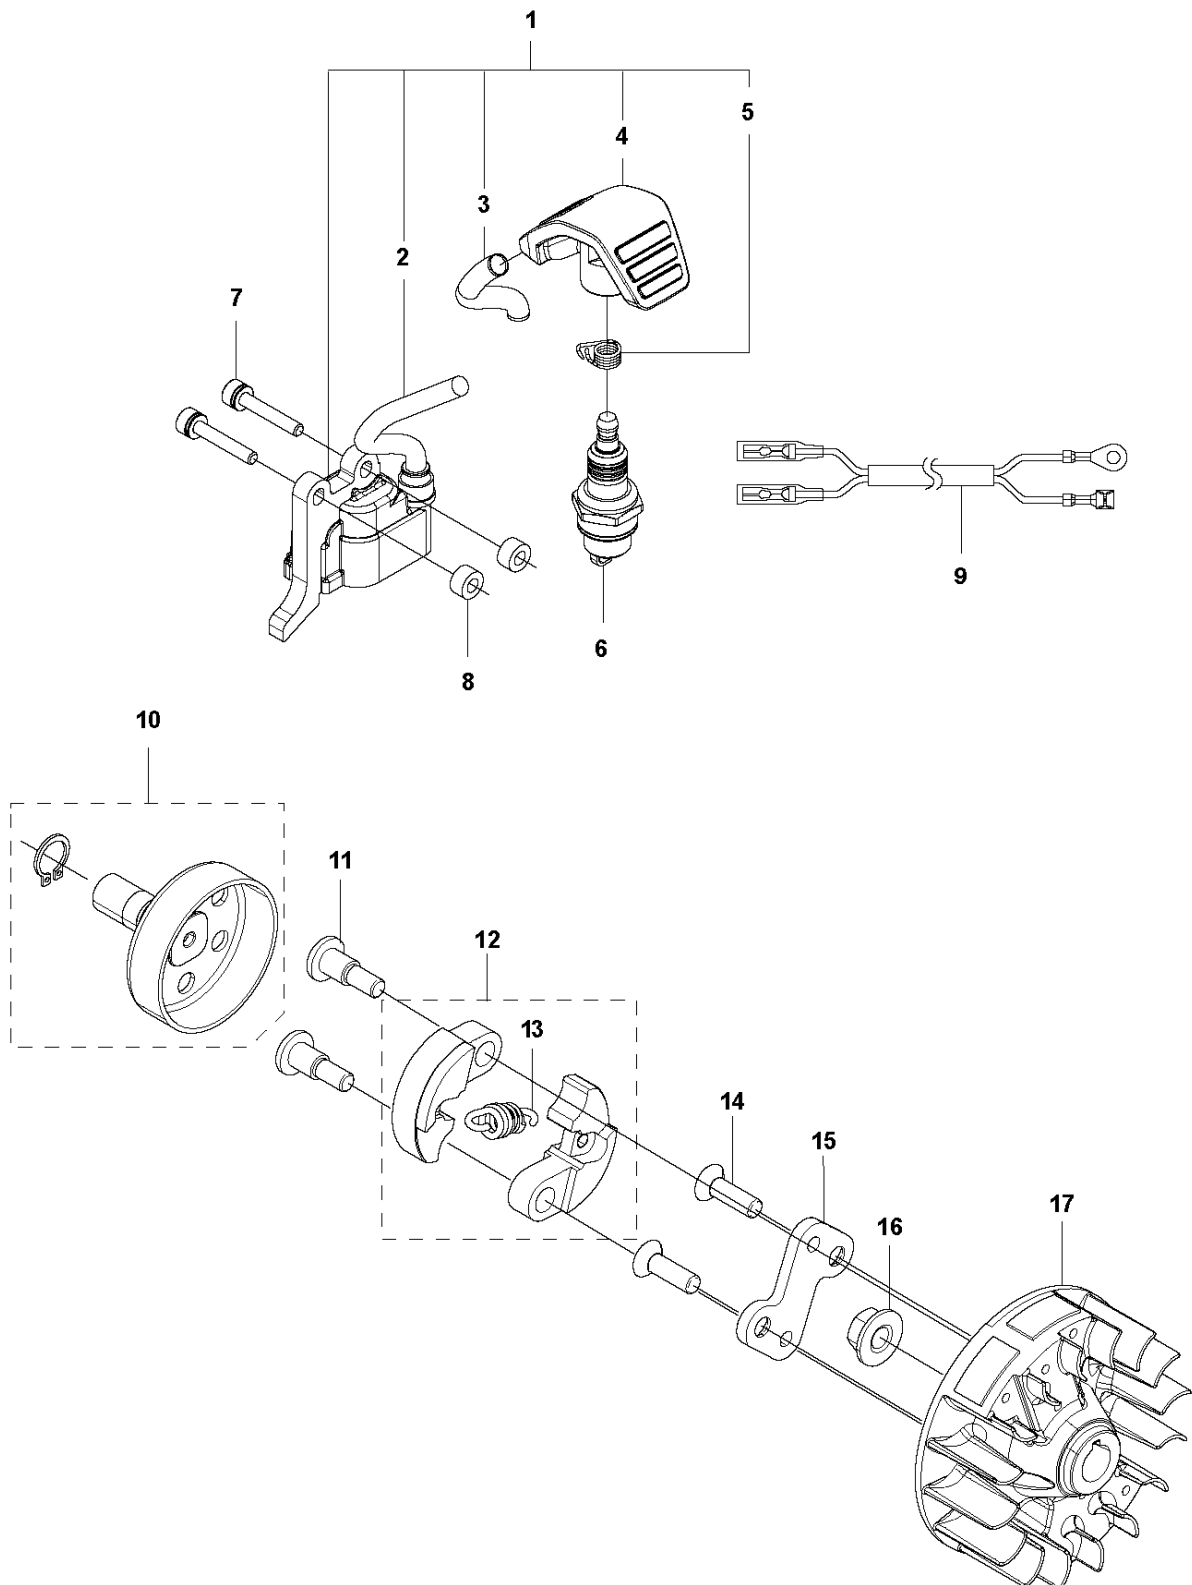

G 525HF3S
STARTER

5

STARTER

525 HF3S

Ref	Part No	Description	Remark	QTY	KIT
1	581 14 65-01	STARTER PULLEY		1	
2	521 60 04-01	E-RING		2	1
3	521 60 03-01	SPRING		2	1
4	521 60 02-01	RATCHET		2	1
5	578 99 25-01	STARTER		1	
6	506 61 30-01	SCREW		1	5
7	579 06 46-01	ROPE		1	5
8	579 06 48-01	STARTER PULLEY		1	5
9	504 11 50-01	SPIRAL SPRING		1	5
10	575 48 95-01	STARTER HANDLE		1	5
11	577 81 54-01	BOLT		3	
12	579 36 96-01	DECAL		1	

H 525HF3S
FUEL TANK

FUEL TANK

525 HF3S

Ref	Part No	Description	Remark	QTY	KIT
1	576 40 51-01	FUEL TANK		1	
1	576 40 51-02	FUEL TANK		1	1
2	579 21 03-02	HOSE ASSY		1	
2	577 50 99-03	PIPE		1	1
3	506 70 70-01	CLIP		1	1
4	503 44 32-01	FUEL FILTER		1	1
5	579 64 57-03	TANK CAP		1	
6	576 40 55-01	SKID PLATE		1	
7	577 81 54-01	BOLT		3	

J 525HF3S
IGNITION & CLUTCH

IGNITION SYSTEM & CLUTCH

525 HF3S

Ref	Part No	Description	Remark	QTY	KIT
1	588 14 12-01	IGNITION COIL		1	
2	584 82 66-01	IGNITION CABLE		1	1
3	579 59 07-01	TUBE		1	1
4	586 10 72-01	SPARK PLUG CAP		1	1
5	588 17 62-01	SPRING		1	1
6	584 96 81-01	SPARK PLUG		1	
7	521 51 58-01	BOLT		2	
8	521 76 97-01	SPACER		2	
9	587 18 87-01	CABLE		1	
10	586 82 97-01	CLUTCH DRUM ASSY		1	
11	525 61 54-01	SCREW		2	
12	537 04 01-02	CLUTCH ASSY		1	
13	503 14 51-01	CLUTCH SPRING		1	12
14	580 42 92-01	SCREW ITXCFSM		2	
15	580 35 54-01	CLUTCH HUB		1	
16	504 11 80-01	NUT		1	
17	578 96 78-01	FLYWHEEL		1	