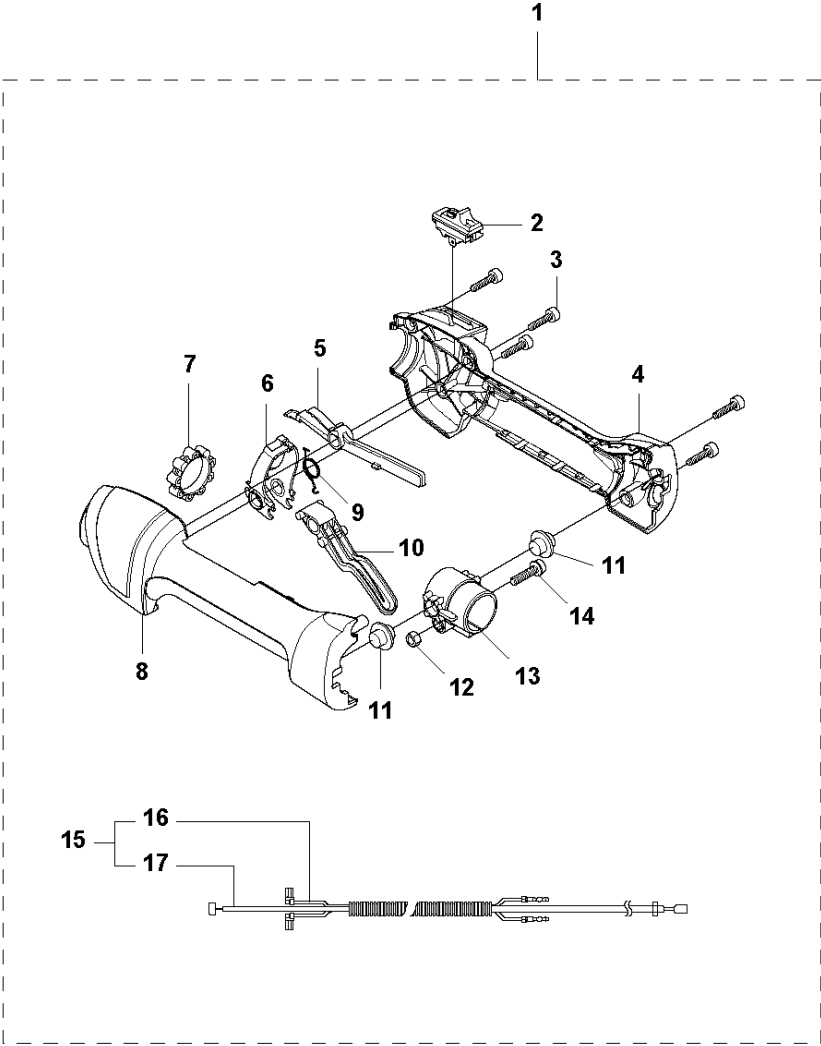

D 525HF3S
THROTTLE CONTROLS

THROTTLE CONTROLS

525 HF3S

Ref	Part No	Description	Remark	QTY	KIT
1	578 27 95-01	THROTTLE CONTROL	For 967 14 74-01 (RoW)	1	
1	578 27 95-03	THROTTLE CONTROL	For 967 20 75-01 (US). From s/n 181900001 -	1	
2	537 41 90-01	SWITCH		1	1
3	575 96 05-01	SCREW IHSCT		5	1
4	544 23 84-01	HANDLE HALF		1	1
5	503 87 80-01	THROTTLE LOCKOUT		1	1
6	503 91 81-01	THROTTLE LEVER		1	1
7	503 96 14-01	ABSORBER		1	1
8	544 23 85-01	HANDLE HALF		1	1
9	544 10 08-01	RECOIL SPRING		1	1
10	503 87 79-03	THROTTLE TRIGGER		1	1
11	544 10 17-03	DAMPER	For 967 14 74-01 (RoW)	2	1
11	590 04 21-01	DAMPER	For 967 20 75-01 (US). From s/n 181900001 -	2	
12	731 23 14-01	HEXAGON NUT		1	1
13	544 11 21-01	RETAINER	For 967 14 74-01 (RoW)	1	1
13	589 63 85-01	RETAINER	For 967 20 75-01 (US). From s/n 181900001 -	1	
14	506 68 90-01	BOLT		1	1
15	578 27 96-01	WIRING		1	1
16	502 53 16-01	SHORT CIRCUIT CABLE		1	1,15
17	578 86 78-01	THROTTLE CABLE		1	1,15