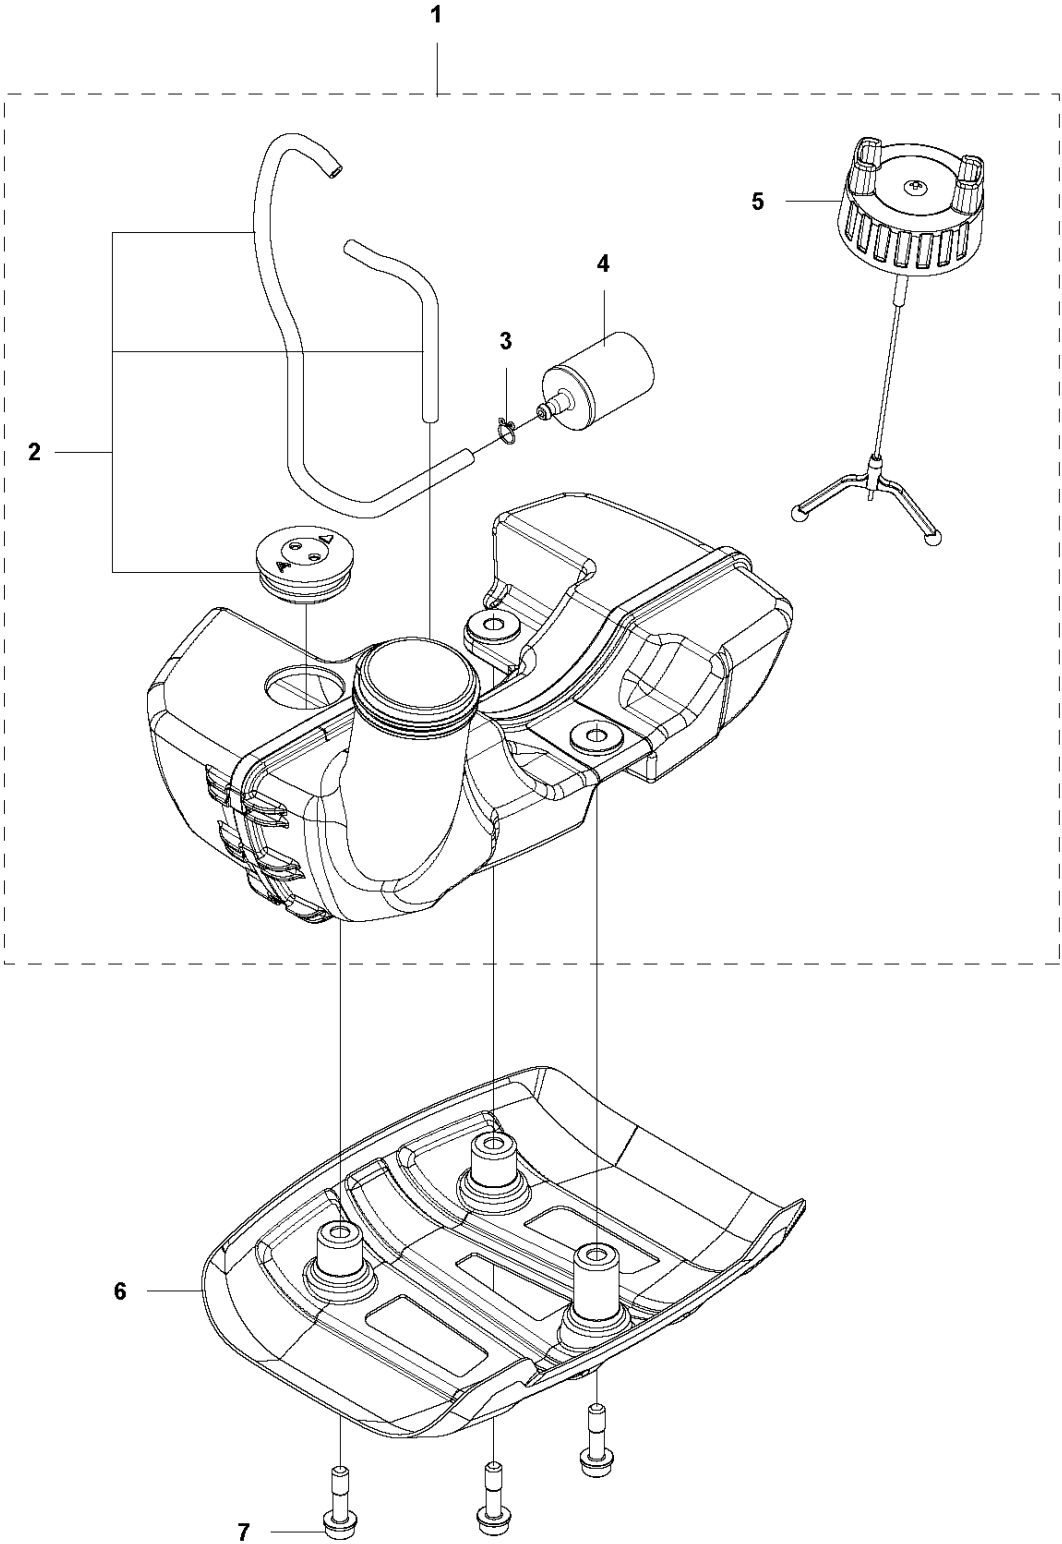

H 525HF3S
FUEL TANK

FUEL TANK

525 HF3S

Ref	Part No	Description	Remark	QTY	KIT
1	576 40 51-01	FUEL TANK		1	
1	576 40 51-02	FUEL TANK		1	1
2	579 21 03-02	HOSE ASSY		1	
2	577 50 99-03	PIPE		1	1
3	506 70 70-01	CLIP		1	1
4	503 44 32-01	FUEL FILTER		1	1
5	579 64 57-03	TANK CAP		1	
6	576 40 55-01	SKID PLATE		1	
7	577 81 54-01	BOLT		3