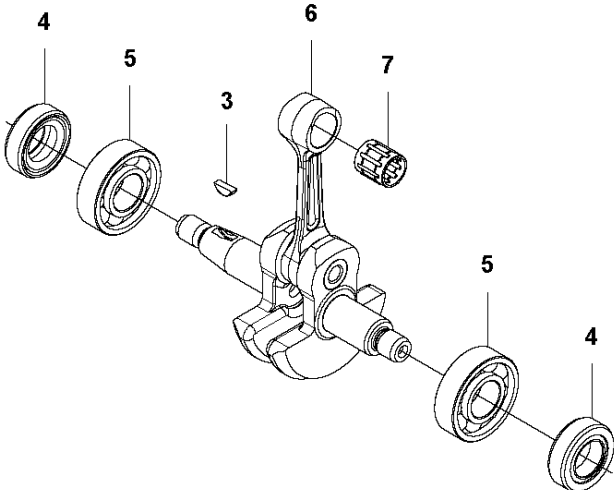

M 525HF3S
CRANK SHAFT

CRANKSHAFT

525 HF3S

Ref	Part No	Description	Remark	QTY KIT
1	576 40 46-01	MUFFLER		1
2	544 25 68-01	SCREW		1
3	506 68 94-01	KEY		1
4	504 12 15-01	SEALING		2
5	506 61 03-01	BEARING		2
6	586 65 66-01	CRANKSHAFT		1
7	576 40 27-01	BEARING		1