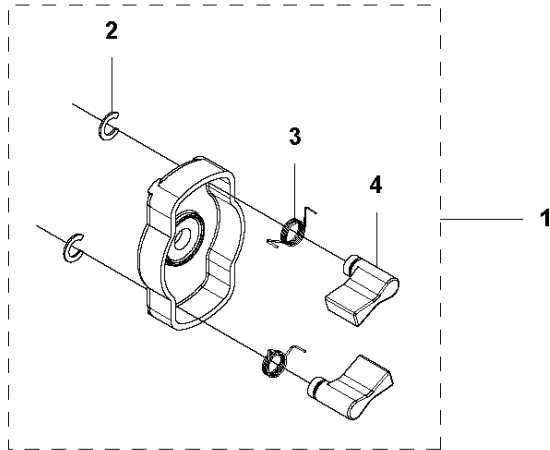

G 525HF3S
STARTER