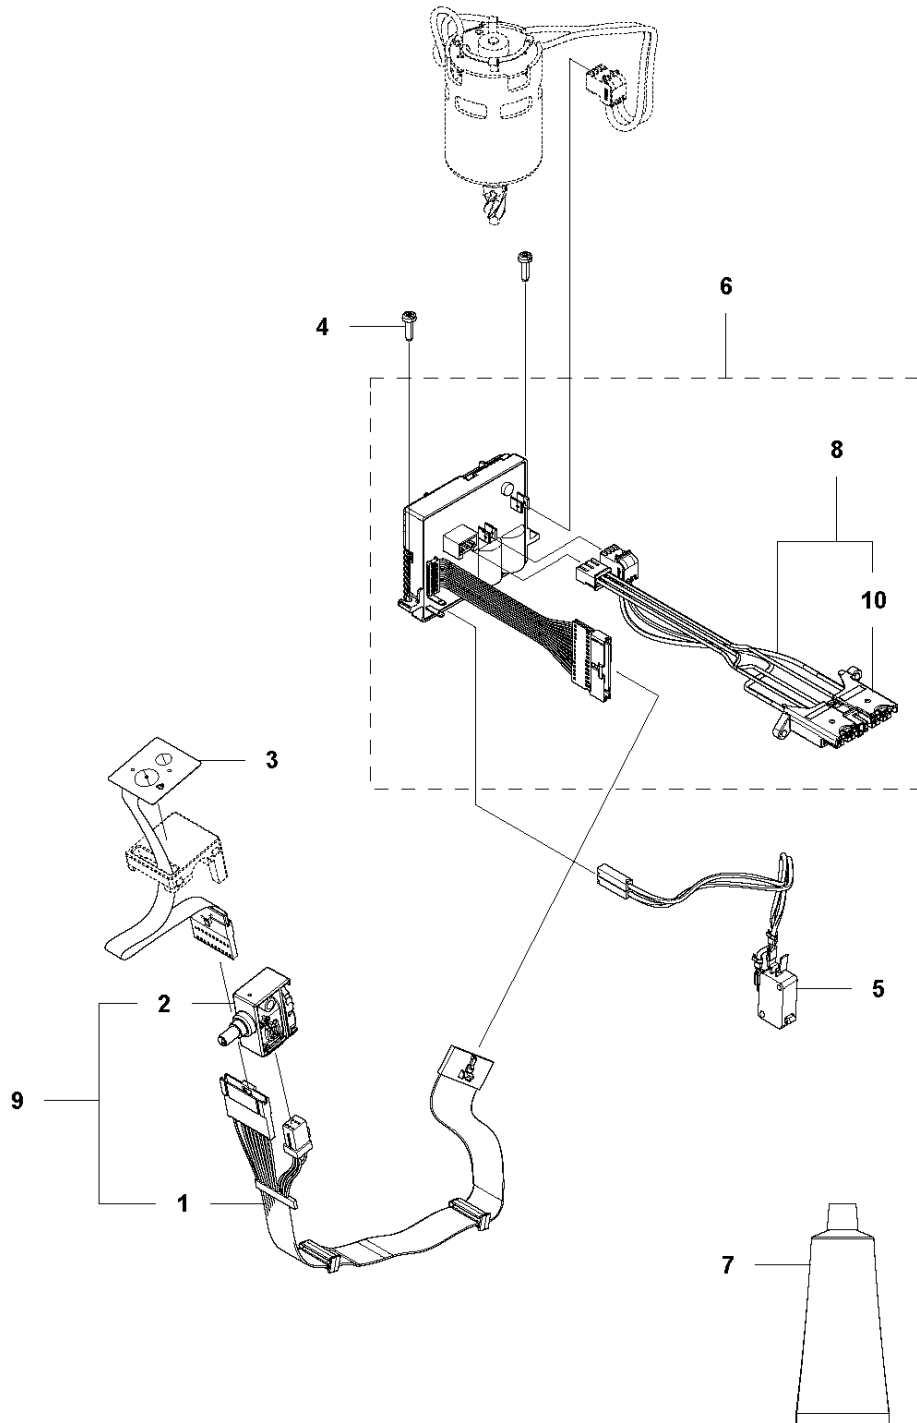

SPARE PARTS LIST

HEDGE TRIMMERS/POLE HEDGE
TRIMMERS

536LiHD60X

E2 536 LiHD70X / LiHD60X
ELECTRIC

FROM S/N 20180900384 -

ELECTRICAL

536LiHD60X

Ref	Part No	Description	Remark	QTY	KIT
1	583 81 97-01	WIRING ASSY		1	9
2	582 05 07-01	TRIGGER SWITCH		1	9
3	579 73 82-01	KEYPAD		1	
4	503 21 28-13	SCREW CCRPANT		2	
5	581 53 13-01	WIRING ASSY		1	
6	581 94 66-01	CONTROL UNIT		1	
7	588 17 64-01	GREASE	SB-B1500023	1	
8	579 70 93-01	WIRING ASSY		1	
9	593 89 65-01	SWITCH KIT		1	
10	593 81 30-01	CONNECTOR		1	8, 6

CUTTING EQUIPMENT

536LiHD60X

Ref	Part No	Description	Remark	QTY	KIT
1	580 71 83-04	CUTTING DECK		1	
2	578 37 22-01	GASKET		1	
3	581 10 09-01	PROTECTION ASSY		1	
4	503 22 00-09	HEXAGON NUT		6	
5	579 63 31-01	HEXAGON NUT		7	1
6	584 15 22-02	SCREW IHSCFM		5	1
7	503 23 00-24	WASHER		5	1
8	581 25 93-02	TRANSPORT GUARD		1	1
9	584 15 22-01	SCREW IHSCFM		2	1
10	580 93 15-01	SUPPORT		1	
11	581 76 16-01	SCREW IHCT		2	
12	581 48 35-01	PROTECTION		1	
13	578 37 20-01	BRACKET		1	1
14	580 71 58-02	BAR		1	1
15	599 61 60-01	CUTTING DECK KIT		1	
16	599 61 65-01	CUTTING DECK KIT		1	

B 536 LiHD70X / LiHD60X
GEAR

GEARS

536LiHD60X

Ref	Part No	Description	Remark	QTY	KIT
1	503 98 96-03	GREASE		1	
2	577 83 45-02	BASEPLATE		1	
3	503 21 68-72	SCREW IHSCT		6	
4	584 41 10-01	GASKET		1	
5	582 36 30-01	HELICAL GEAR		1	12
6	578 05 49-01	LOCKWASHER		1	12
7	522 71 46-01	DISC		1	12
8	582 38 67-01	MOTOR ASSY		1	
9	582 36 31-01	CONNECTING ROD ASSY		2	12
10	578 00 27-01	HEAVY DUTY DOWEL PIN		2	12
11	581 83 85-01	ECCENTRIC DISC		1	12
12	582 83 70-01	GEAR		1	

C 536 LiHD70X / LiHD60X
HANDLE

HANDLE

536LiHD60X

Ref	Part No	Description	Remark	QTY KIT
1	579 56 35-03	FRONT HANDLE		1
2	579 56 34-02	FRONT HANDLE		1
3	503 21 88-76	SCREW IHSCT		4
4	579 21 19-01	SCREW IHSCT		10
5	579 56 36-02	FRONT HANDLE		1
6	580 79 01-01	BUSHING		3
7	583 89 03-01	RECOIL SPRING		3
8	584 27 40-01	SPRING		1
9	581 22 32-01	LEVER		1