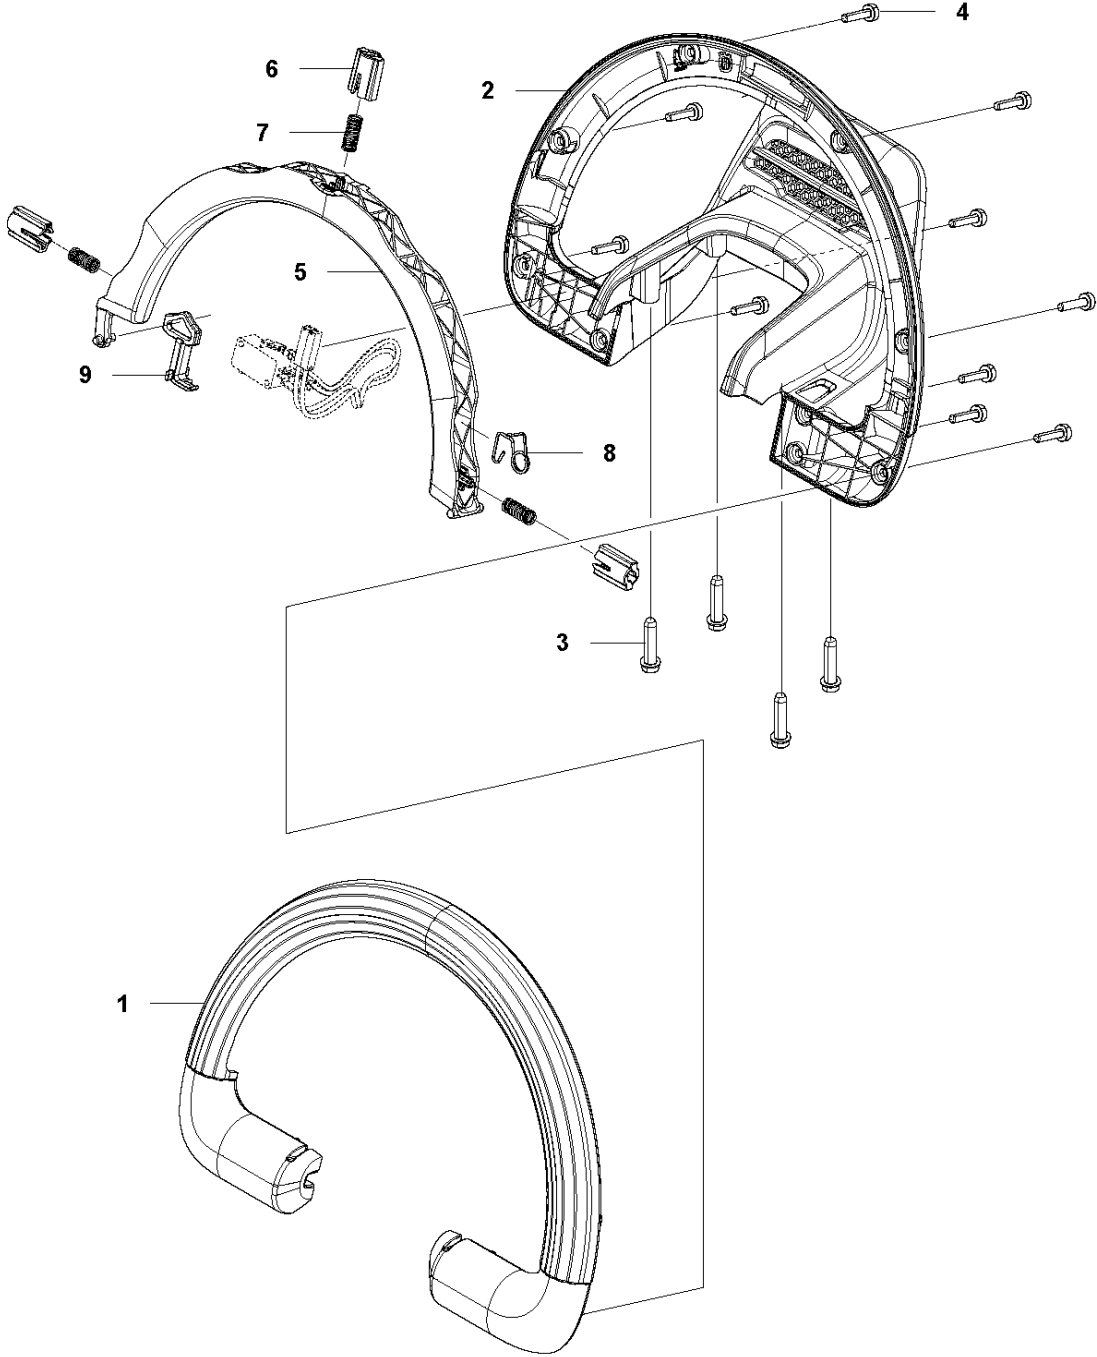

SPARE PARTS LIST

HEDGE TRIMMERS/POLE HEDGE
TRIMMERS

536LiHD60X

E2 536 LiHD70X / LiHD60X
ELECTRIC

FROM S/N 20180900384 -

ELECTRICAL

536LiHD60X

Ref	Part No	Description	Remark	QTY	KIT
1	583 81 97-01	WIRING ASSY		1	9
2	582 05 07-01	TRIGGER SWITCH		1	9
3	579 73 82-01	KEYPAD		1	
4	503 21 28-13	SCREW CCRPANT		2	
5	581 53 13-01	WIRING ASSY		1	
6	581 94 66-01	CONTROL UNIT		1	
7	588 17 64-01	GREASE	SB-B1500023	1	
8	579 70 93-01	WIRING ASSY		1	
9	593 89 65-01	SWITCH KIT		1	
10	593 81 30-01	CONNECTOR		1	8, 6

CUTTING EQUIPMENT

536LiHD60X

Ref	Part No	Description	Remark	QTY	KIT
1	580 71 83-04	CUTTING DECK		1	
2	578 37 22-01	GASKET		1	
3	581 10 09-01	PROTECTION ASSY		1	
4	503 22 00-09	HEXAGON NUT		6	
5	579 63 31-01	HEXAGON NUT		7	1
6	584 15 22-02	SCREW IHSCFM		5	1
7	503 23 00-24	WASHER		5	1
8	581 25 93-02	TRANSPORT GUARD		1	1
9	584 15 22-01	SCREW IHSCFM		2	1
10	580 93 15-01	SUPPORT		1	
11	581 76 16-01	SCREW IHCT		2	
12	581 48 35-01	PROTECTION		1	
13	578 37 20-01	BRACKET		1	1
14	580 71 58-02	BAR		1	1
15	599 61 60-01	CUTTING DECK KIT		1	
16	599 61 65-01	CUTTING DECK KIT		1	

B 536 LiHD70X / LiHD60X
GEAR

GEARS

536LiHD60X

Ref	Part No	Description	Remark	QTY	KIT
1	503 98 96-03	GREASE		1	
2	577 83 45-02	BASEPLATE		1	
3	503 21 68-72	SCREW IHSCT		6	
4	584 41 10-01	GASKET		1	
5	582 36 30-01	HELICAL GEAR		1	12
6	578 05 49-01	LOCKWASHER		1	12
7	522 71 46-01	DISC		1	12
8	582 38 67-01	MOTOR ASSY		1	
9	582 36 31-01	CONNECTING ROD ASSY		2	12
10	578 00 27-01	HEAVY DUTY DOWEL PIN		2	12
11	581 83 85-01	ECCENTRIC DISC		1	12
12	582 83 70-01	GEAR		1	

C 536 LiHD70X / LiHD60X
HANDLE

HANDLE

536LiHD60X

Ref	Part No	Description	Remark	QTY KIT
1	579 56 35-03	FRONT HANDLE		1
2	579 56 34-02	FRONT HANDLE		1
3	503 21 88-76	SCREW IHSCT		4
4	579 21 19-01	SCREW IHSCT		10
5	579 56 36-02	FRONT HANDLE		1
6	580 79 01-01	BUSHING		3
7	583 89 03-01	RECOIL SPRING		3
8	584 27 40-01	SPRING		1
9	581 22 32-01	LEVER		1