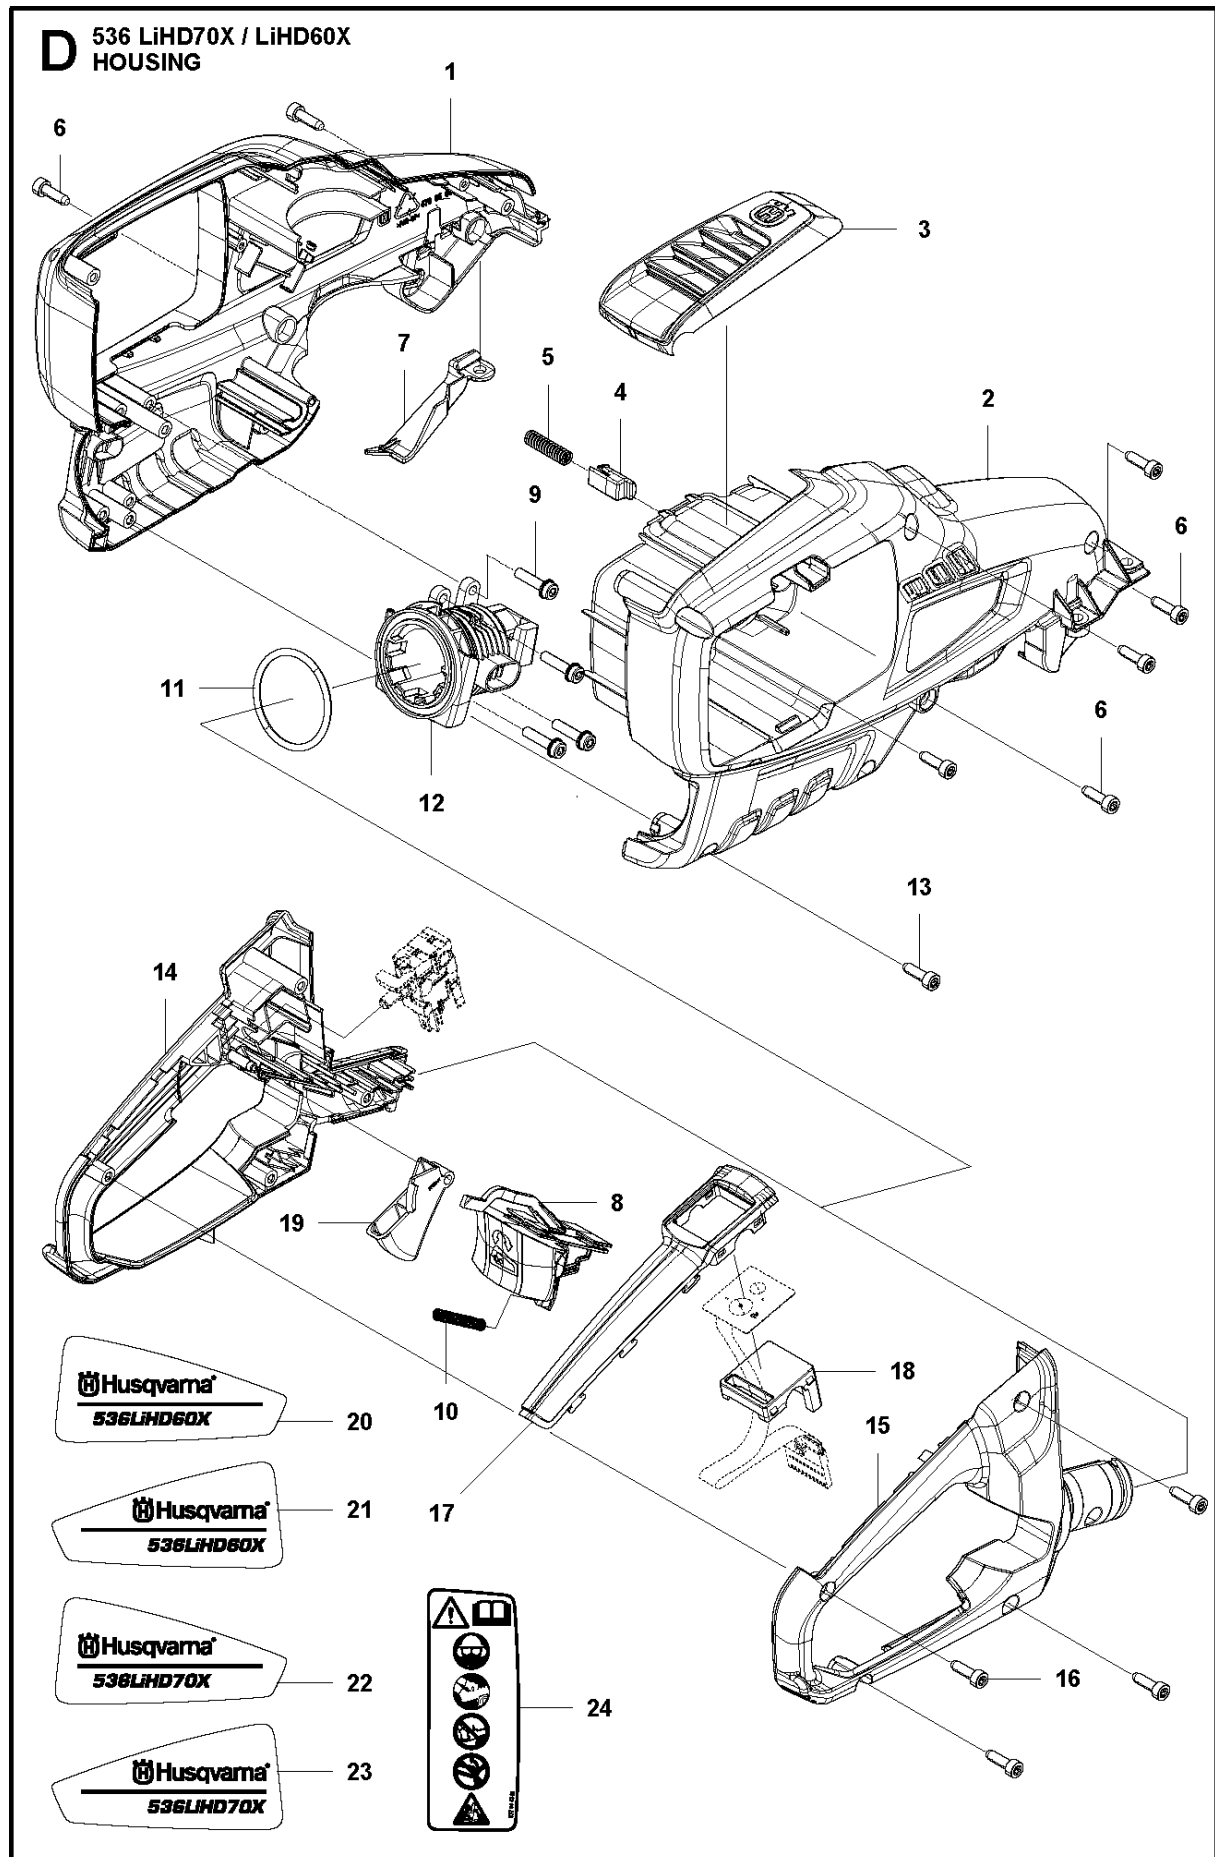

HOUSING

536LiHD60X

Ref	Part No	Description	Remark	QTY KIT
1	579 55 96-01	CHASSIS	Chassis left	1
2	579 55 97-01	CHASSIS	Chassis right	1
3	579 56 03-01	COVER		1
4	577 99 66-01	PUSH BUTTON		1
5	577 99 65-01	SPRING		1
6	503 21 74-16	SCREW IHSCT		4
7	580 71 50-01	COVER		1
8	579 56 53-01	LOCKING BUTTON		1
9	503 21 68-72	SCREW IHSCT		4
10	584 27 00-01	RECOIL SPRING		1
11	575 23 20-02	O-RING		1
12	579 56 01-01	HANDLE HOLDER		1
13	579 21 19-01	SCREW IHSCT		5
14	579 56 37-01	REAR HANDLE		1
15	579 56 38-01	REAR HANDLE		1
16	579 21 19-01	SCREW IHSCT		5
17	579 56 54-01	FRAME		1
18	580 71 95-01	BRACKET		1
19	579 56 41-01	THROTTLE CONTROL		1
20	581 66 29-01	DECAL	Decal 60x	1
21	581 66 28-01	DECAL	Decal 60x	1
22	581 66 29-02	DECAL	Decal 70x	1
23	581 66 28-02	DECAL	Decal 70x	1
24	577 84 43-01	DECAL		1