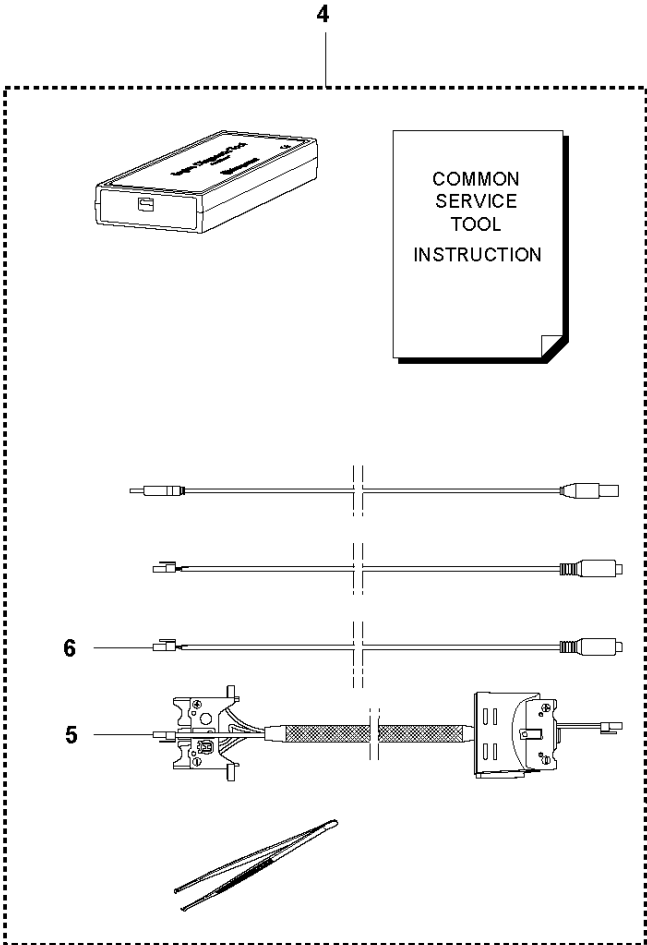

F 536 LiHD70X / LiHD60X
ACCESSORIES

ACCESSORIES

536LiHD60X

Ref	Part No	Description	Remark	QTY	KIT
1	578 08 19-01	MAINS CABLE		1	
2	579 13 06-01	MAINS CABLE		1	
3	579 13 04-01	MAINS CABLE		1	
4	583 89 71-01	DIAGNOSTIC TOOL KIT		1	
5	579 62 13-01	WIRING ASSY		1	4, 7
6	576 95 22-01	CABLE ASSY		1	7