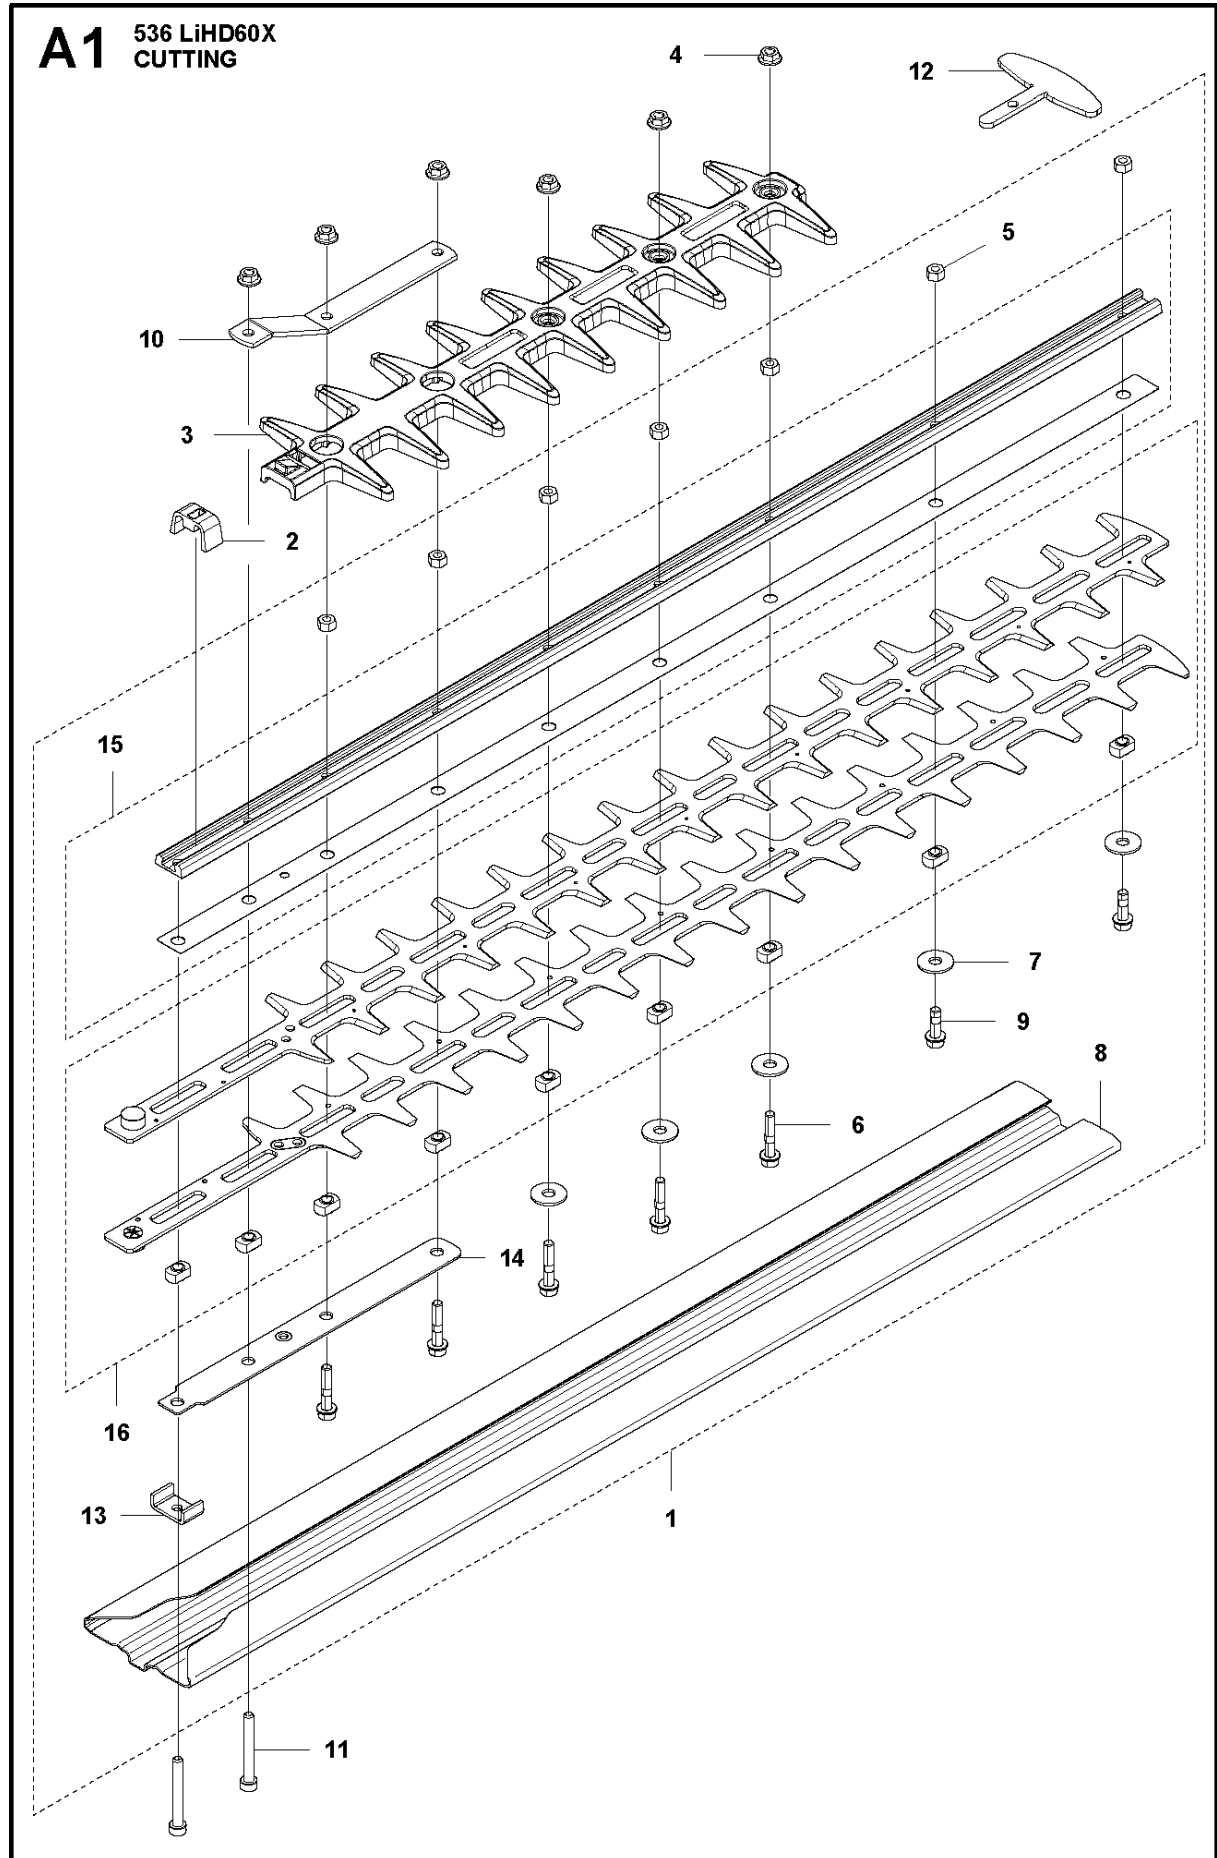

SPARE PARTS LIST

HEDGE TRIMMERS/POLE HEDGE
TRIMMERS

536LiHD60X

E2 536 LiHD70X / LiHD60X
ELECTRIC

FROM S/N 20180900384 -

ELECTRICAL

536LiHD60X

Ref	Part No	Description	Remark	QTY	KIT
1	583 81 97-01	WIRING ASSY		1	9
2	582 05 07-01	TRIGGER SWITCH		1	9
3	579 73 82-01	KEYPAD		1	
4	503 21 28-13	SCREW CCRPANT		2	
5	581 53 13-01	WIRING ASSY		1	
6	581 94 66-01	CONTROL UNIT		1	
7	588 17 64-01	GREASE	SB-B1500023	1	
8	579 70 93-01	WIRING ASSY		1	
9	593 89 65-01	SWITCH KIT		1	
10	593 81 30-01	CONNECTOR		1	8, 6

CUTTING EQUIPMENT

536LiHD60X

Ref	Part No	Description	Remark	QTY	KIT
1	580 71 83-04	CUTTING DECK		1	
2	578 37 22-01	GASKET		1	
3	581 10 09-01	PROTECTION ASSY		1	
4	503 22 00-09	HEXAGON NUT		6	
5	579 63 31-01	HEXAGON NUT		7	1
6	584 15 22-02	SCREW IHSCFM		5	1
7	503 23 00-24	WASHER		5	1
8	581 25 93-02	TRANSPORT GUARD		1	1
9	584 15 22-01	SCREW IHSCFM		2	1
10	580 93 15-01	SUPPORT		1	
11	581 76 16-01	SCREW IHCT		2	
12	581 48 35-01	PROTECTION		1	
13	578 37 20-01	BRACKET		1	1
14	580 71 58-02	BAR		1	1
15	599 61 60-01	CUTTING DECK KIT		1	
16	599 61 65-01	CUTTING DECK KIT		1	