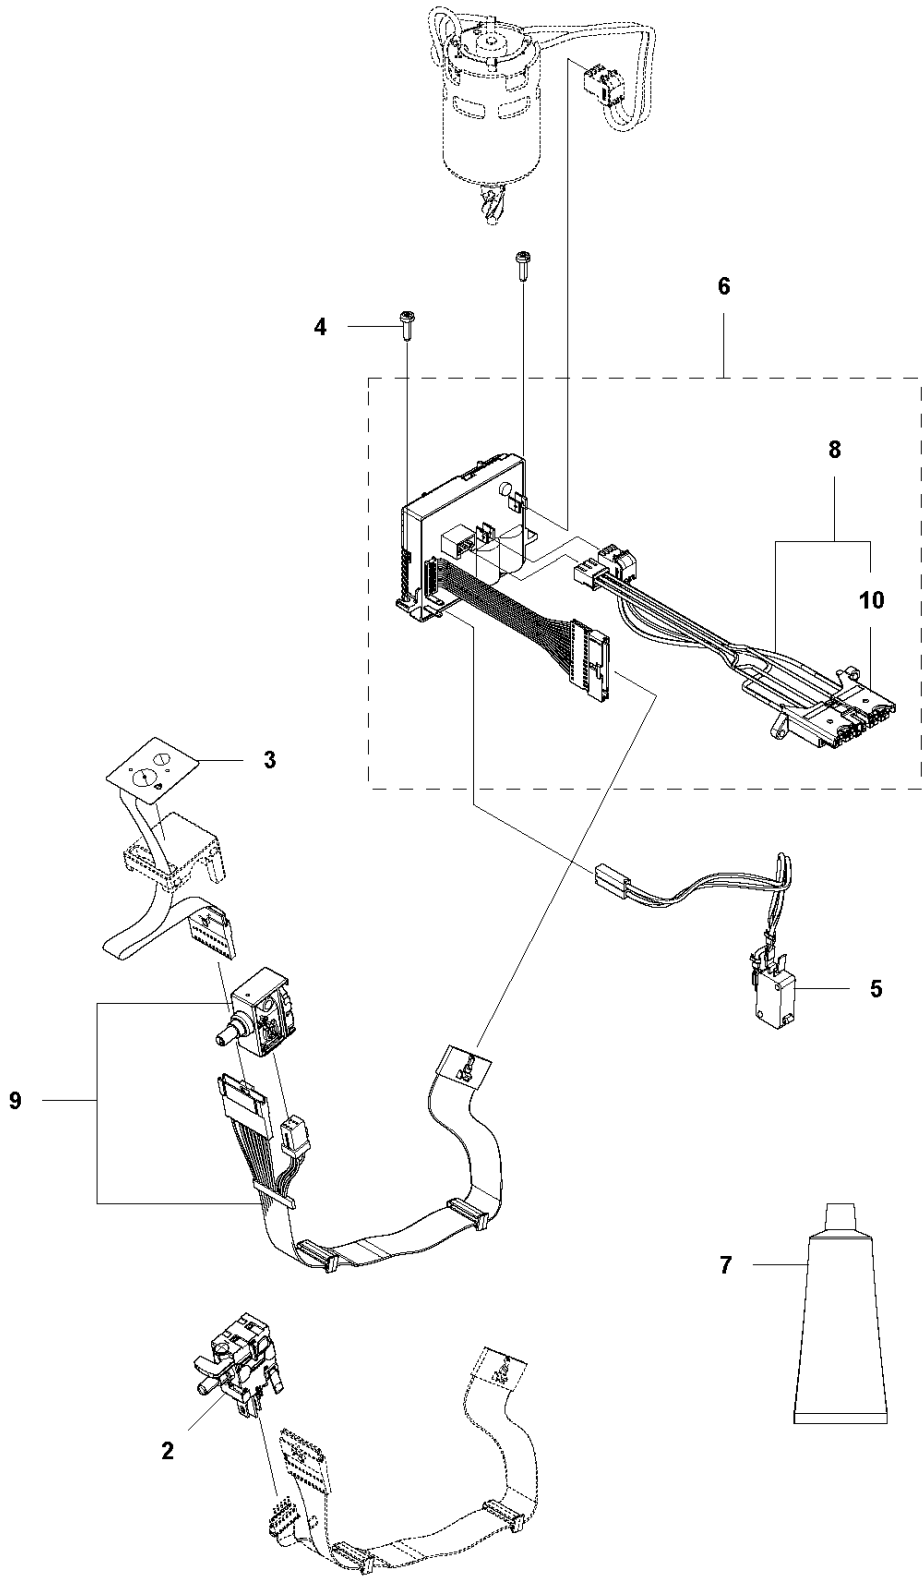

E1 536 LiHD70X / LiHD60X
ELECTRIC

UP TO S/N 20180900384

ELECTRICAL

536LiHD60X

Ref	Part No	Description	Remark	QTY	KIT
2	578 32 69-01	TRIGGER SWITCH		1	9
3	579 73 82-01	KEYPAD		1	
4	503 21 28-13	SCREW CCRPANT		2	
5	581 53 13-01	WIRING ASSY		1	
6	581 94 66-01	CONTROL UNIT		1	
7	588 17 64-01	GREASE	SB-B1500023	1	
8	579 70 93-01	WIRING ASSY		1	
9	593 89 65-01	SWITCH KIT		1	
10	593 81 30-01	CONNECTOR		1	8, 6