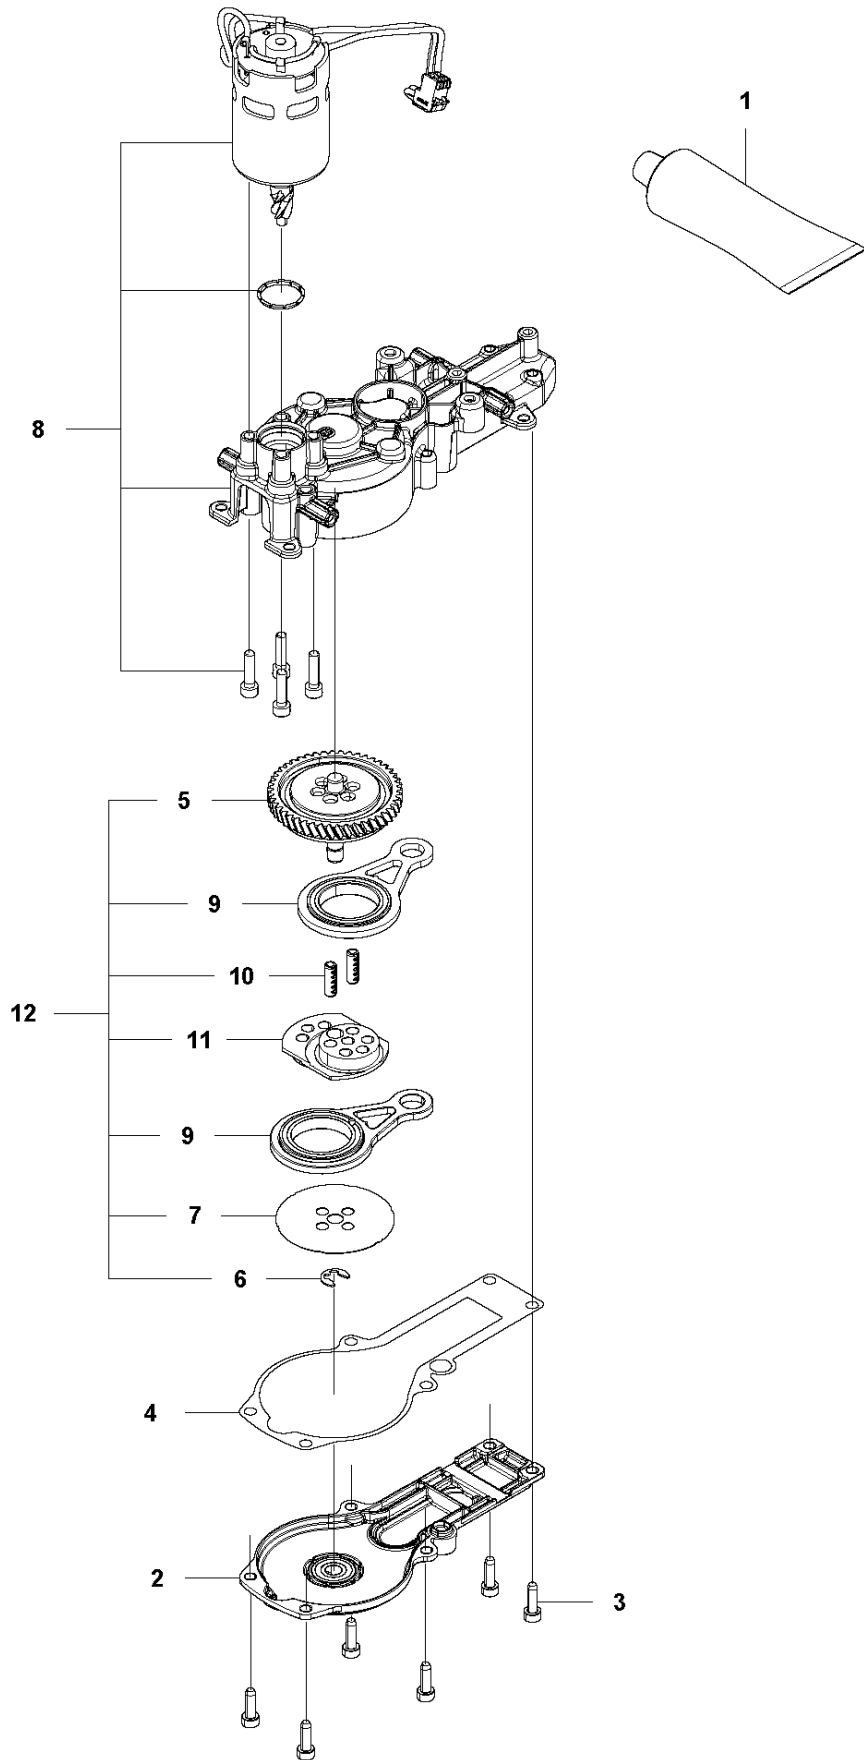

SPARE PARTS LIST

HEDGE TRIMMERS/POLE HEDGE
TRIMMERS

536LiHD60X

E2 536 LiHD70X / LiHD60X
ELECTRIC

FROM S/N 20180900384 -

ELECTRICAL

536LiHD60X

Ref	Part No	Description	Remark	QTY	KIT
1	583 81 97-01	WIRING ASSY		1	9
2	582 05 07-01	TRIGGER SWITCH		1	9
3	579 73 82-01	KEYPAD		1	
4	503 21 28-13	SCREW CCRPANT		2	
5	581 53 13-01	WIRING ASSY		1	
6	581 94 66-01	CONTROL UNIT		1	
7	588 17 64-01	GREASE	SB-B1500023	1	
8	579 70 93-01	WIRING ASSY		1	
9	593 89 65-01	SWITCH KIT		1	
10	593 81 30-01	CONNECTOR		1	8, 6

CUTTING EQUIPMENT

536LiHD60X

Ref	Part No	Description	Remark	QTY	KIT
1	580 71 83-04	CUTTING DECK		1	
2	578 37 22-01	GASKET		1	
3	581 10 09-01	PROTECTION ASSY		1	
4	503 22 00-09	HEXAGON NUT		6	
5	579 63 31-01	HEXAGON NUT		7	1
6	584 15 22-02	SCREW IHSCFM		5	1
7	503 23 00-24	WASHER		5	1
8	581 25 93-02	TRANSPORT GUARD		1	1
9	584 15 22-01	SCREW IHSCFM		2	1
10	580 93 15-01	SUPPORT		1	
11	581 76 16-01	SCREW IHCT		2	
12	581 48 35-01	PROTECTION		1	
13	578 37 20-01	BRACKET		1	1
14	580 71 58-02	BAR		1	1
15	599 61 60-01	CUTTING DECK KIT		1	
16	599 61 65-01	CUTTING DECK KIT		1	

B 536 LiHD70X / LiHD60X
GEAR

GEARS

536LiHD60X

Ref	Part No	Description	Remark	QTY	KIT
1	503 98 96-03	GREASE		1	
2	577 83 45-02	BASEPLATE		1	
3	503 21 68-72	SCREW IHSCT		6	
4	584 41 10-01	GASKET		1	
5	582 36 30-01	HELICAL GEAR		1	12
6	578 05 49-01	LOCKWASHER		1	12
7	522 71 46-01	DISC		1	12
8	582 38 67-01	MOTOR ASSY		1	
9	582 36 31-01	CONNECTING ROD ASSY		2	12
10	578 00 27-01	HEAVY DUTY DOWEL PIN		2	12
11	581 83 85-01	ECCENTRIC DISC		1	12
12	582 83 70-01	GEAR		1	

C 536 LiHD70X / LiHD60X
HANDLE

HANDLE

536LiHD60X

Ref	Part No	Description	Remark	QTY KIT
1	579 56 35-03	FRONT HANDLE		1
2	579 56 34-02	FRONT HANDLE		1
3	503 21 88-76	SCREW IHSCT		4
4	579 21 19-01	SCREW IHSCT		10
5	579 56 36-02	FRONT HANDLE		1
6	580 79 01-01	BUSHING		3
7	583 89 03-01	RECOIL SPRING		3
8	584 27 40-01	SPRING		1
9	581 22 32-01	LEVER		1