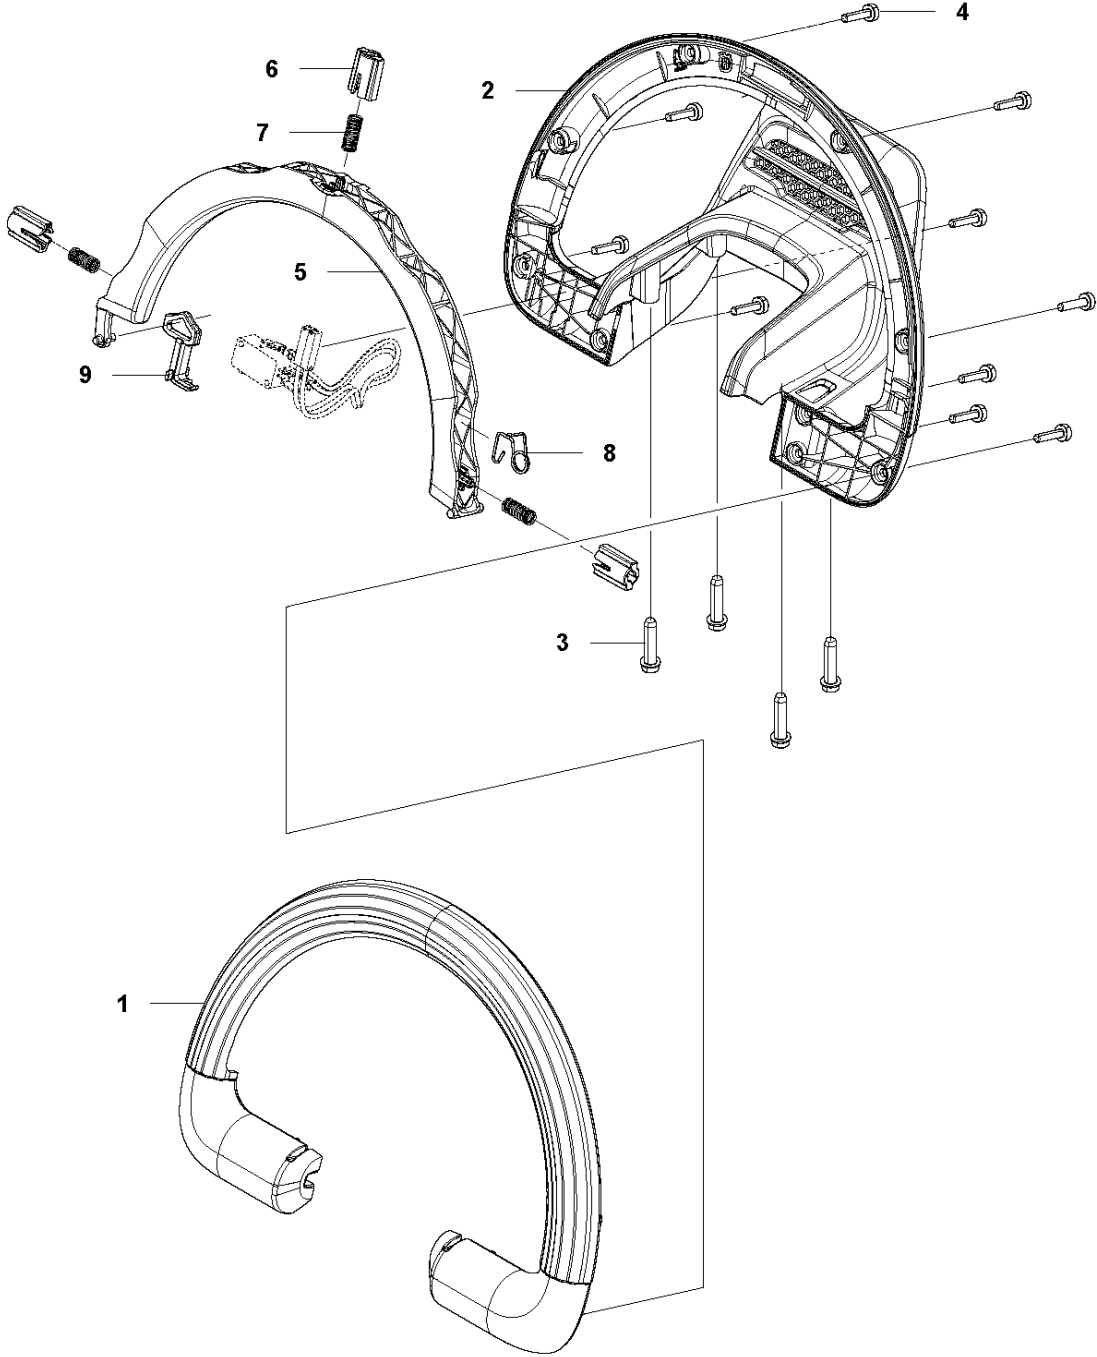

C 536 LiHD70X / LiHD60X
HANDLE

HANDLE

536LiHD70X

Ref	Part No	Description	Remark	QTY KIT
1	579 56 35-03	FRONT HANDLE		1
2	579 56 34-02	FRONT HANDLE		1
3	503 21 88-76	SCREW IHSCT		4
4	579 21 19-01	SCREW IHSCT		10
5	579 56 36-02	FRONT HANDLE		1
6	580 79 01-01	BUSHING		3
7	583 89 03-01	RECOIL SPRING		3
8	584 27 40-01	SPRING		1
9	581 22 32-01	LEVER		1