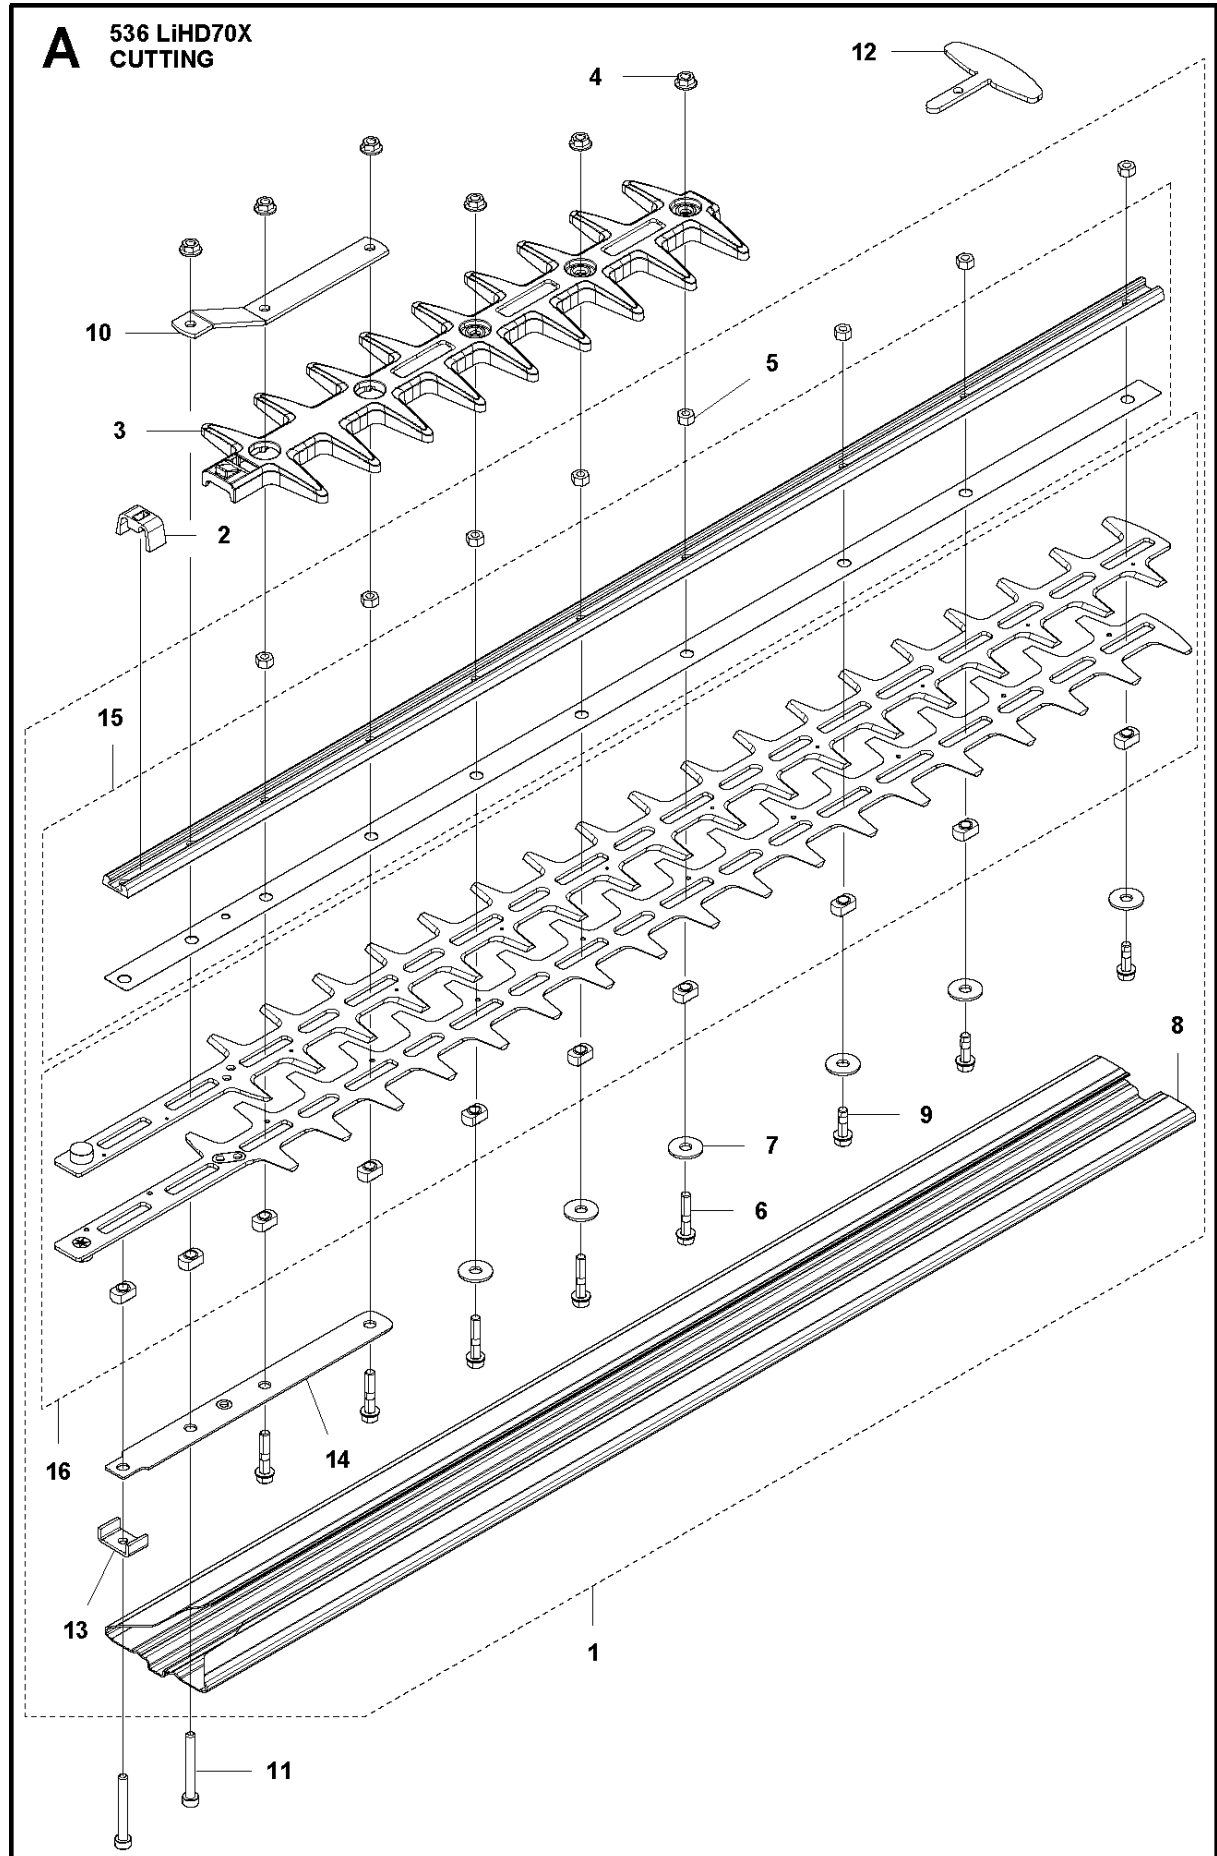

# SPARE PARTS LIST

HEDGE TRIMMERS/POLE HEDGE  
TRIMMERS

536LiHD70X

**E1** 536 LiHD70X / LiHD60X  
ELECTRIC

UP TO S/N 20180900384

ELECTRICAL

536LiHD70X

Ref	Part No	Description	Remark	QTY	KIT
2	578 32 69-01	TRIGGER SWITCH		1	9
3	579 73 82-01	KEYPAD		1	
4	503 21 28-13	SCREW CCRPANT		2	
5	581 53 13-01	WIRING ASSY		1	
6	581 94 66-01	CONTROL UNIT		1	
7	588 17 64-01	GREASE	SB-B1500023	1	
8	579 70 93-01	WIRING ASSY		1	
9	593 89 65-01	SWITCH KIT		1	
10	593 81 30-01	CONNECTOR		1	8, 6

## CUTTING EQUIPMENT

536LiHD70X

Ref	Part No	Description	Remark	QTY	KIT
1	580 71 83-05	CUTTING DECK		1	
2	578 37 22-01	GASKET		1	
3	581 10 09-01	PROTECTION ASSY		1	
4	503 22 00-09	HEXAGON NUT		6	
5	579 63 31-01	HEXAGON NUT		8	1
6	584 15 22-02	SCREW IHSCFM		5	1
7	503 23 00-24	WASHER		7	1
8	581 25 93-03	TRANSPORT GUARD		1	1
9	584 15 22-01	SCREW IHSCFM		3	1
10	580 93 15-01	SUPPORT		1	
11	581 76 16-01	SCREW IHCT		2	
12	581 48 35-01	PROTECTION		1	
13	578 37 20-01	BRACKET		1	1
14	580 71 58-02	BAR		1	1