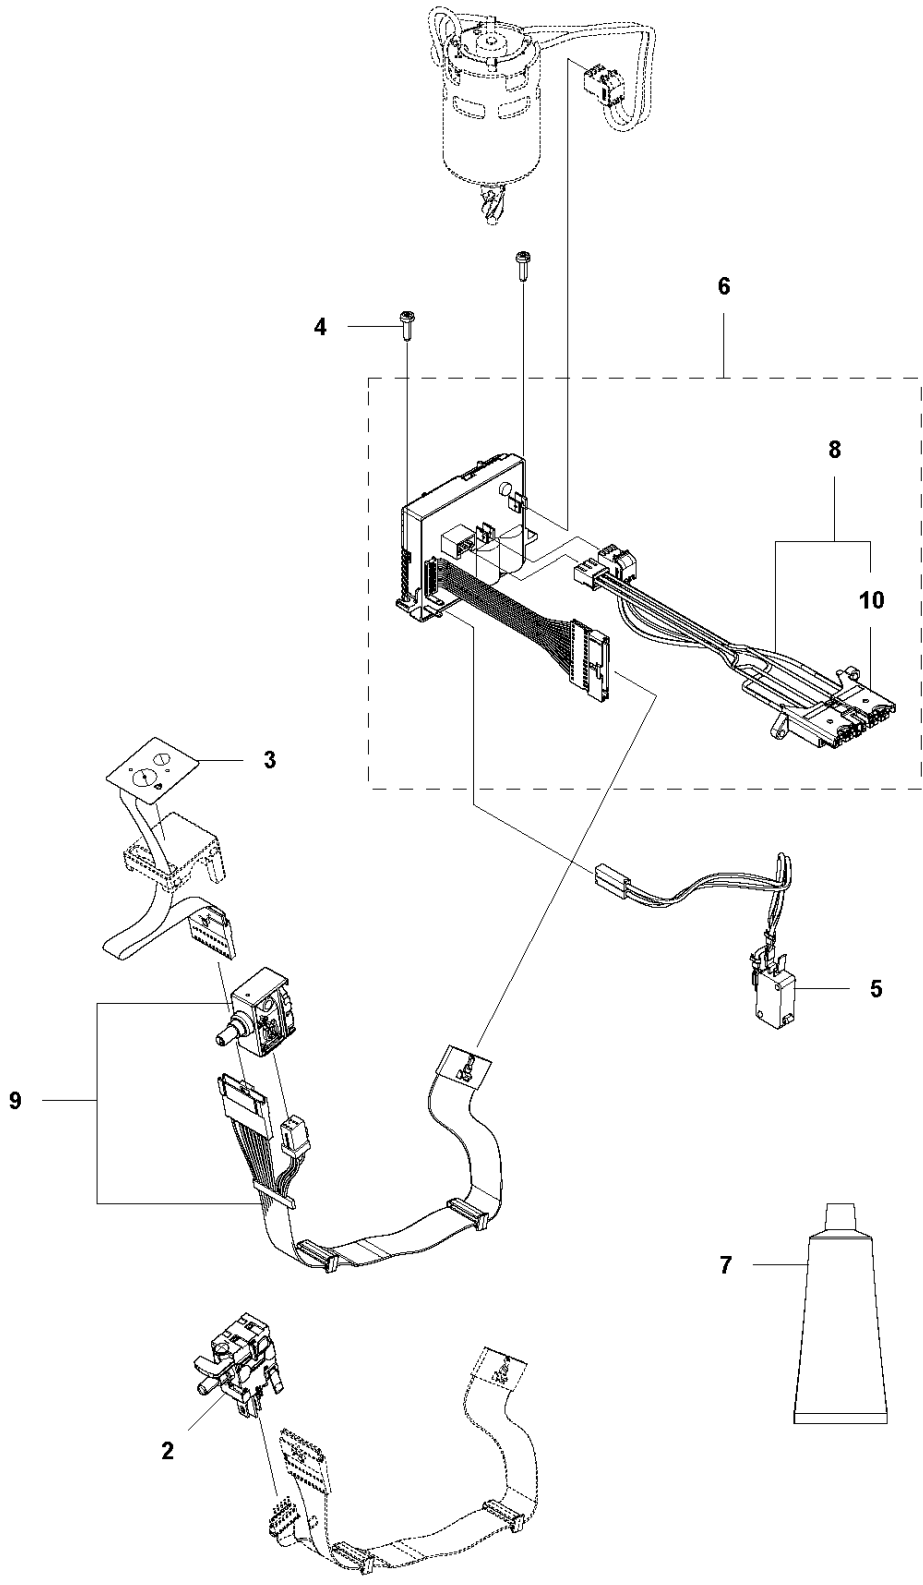

# SPARE PARTS LIST

HEDGE TRIMMERS/POLE HEDGE  
TRIMMERS

536LiHD70X

**E1** 536 LiHD70X / LiHD60X  
ELECTRIC

UP TO S/N 20180900384

ELECTRICAL

536LiHD70X

Ref	Part No	Description	Remark	QTY	KIT
2	578 32 69-01	TRIGGER SWITCH		1	9
3	579 73 82-01	KEYPAD		1	
4	503 21 28-13	SCREW CCRPANT		2	
5	581 53 13-01	WIRING ASSY		1	
6	581 94 66-01	CONTROL UNIT		1	
7	588 17 64-01	GREASE	SB-B1500023	1	
8	579 70 93-01	WIRING ASSY		1	
9	593 89 65-01	SWITCH KIT		1	
10	593 81 30-01	CONNECTOR		1	8, 6

## CUTTING EQUIPMENT

536LiHD70X

Ref	Part No	Description	Remark	QTY	KIT
1	580 71 83-05	CUTTING DECK		1	
2	578 37 22-01	GASKET		1	
3	581 10 09-01	PROTECTION ASSY		1	
4	503 22 00-09	HEXAGON NUT		6	
5	579 63 31-01	HEXAGON NUT		8	1
6	584 15 22-02	SCREW IHSCFM		5	1
7	503 23 00-24	WASHER		7	1
8	581 25 93-03	TRANSPORT GUARD		1	1
9	584 15 22-01	SCREW IHSCFM		3	1
10	580 93 15-01	SUPPORT		1	
11	581 76 16-01	SCREW IHCT		2	
12	581 48 35-01	PROTECTION		1	
13	578 37 20-01	BRACKET		1	1
14	580 71 58-02	BAR		1	1

## GEARS

536LiHD70X

Ref	Part No	Description	Remark	QTY	KIT
1	503 98 96-03	GREASE		1	
2	577 83 45-02	BASEPLATE		1	
3	503 21 68-72	SCREW IHSCT		6	
4	584 41 10-01	GASKET		1	
5	582 36 30-01	HELICAL GEAR		1	12
6	578 05 49-01	LOCKWASHER		1	12
7	522 71 46-01	DISC		1	12
8	582 38 67-01	MOTOR ASSY		1	
9	582 36 31-01	CONNECTING ROD ASSY		2	12
10	578 00 27-01	HEAVY DUTY DOWEL PIN		2	12
11	581 83 85-01	ECCENTRIC DISC		1	12
12	582 83 70-01	GEAR		1	

## HANDLE

536LiHD70X

Ref	Part No	Description	Remark	QTY KIT
1	579 56 35-03	FRONT HANDLE		1
2	579 56 34-02	FRONT HANDLE		1
3	503 21 88-76	SCREW IHSCT		4
4	579 21 19-01	SCREW IHSCT		10
5	579 56 36-02	FRONT HANDLE		1
6	580 79 01-01	BUSHING		3
7	583 89 03-01	RECOIL SPRING		3
8	584 27 40-01	SPRING		1
9	581 22 32-01	LEVER		1