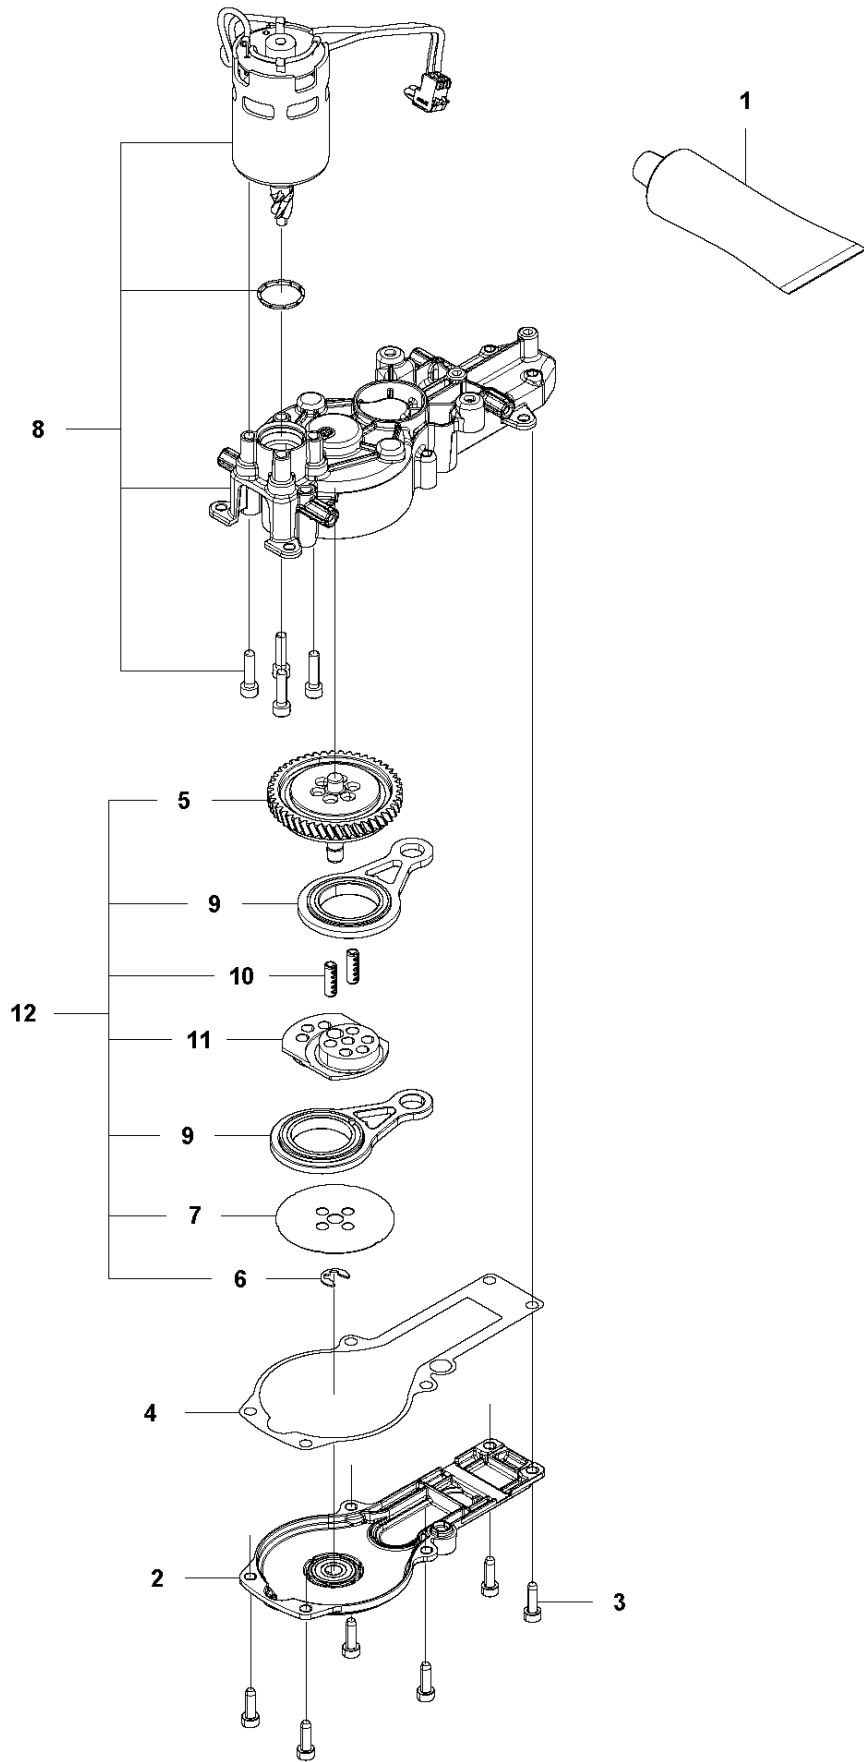

# SPARE PARTS LIST

HEDGE TRIMMERS/POLE HEDGE  
TRIMMERS

536LiHD70X

**E1** 536 LiHD70X / LiHD60X  
ELECTRIC

UP TO S/N 20180900384

ELECTRICAL

536LiHD70X

Ref	Part No	Description	Remark	QTY	KIT
2	578 32 69-01	TRIGGER SWITCH		1	9
3	579 73 82-01	KEYPAD		1	
4	503 21 28-13	SCREW CCRPANT		2	
5	581 53 13-01	WIRING ASSY		1	
6	581 94 66-01	CONTROL UNIT		1	
7	588 17 64-01	GREASE	SB-B1500023	1	
8	579 70 93-01	WIRING ASSY		1	
9	593 89 65-01	SWITCH KIT		1	
10	593 81 30-01	CONNECTOR		1	8, 6

## CUTTING EQUIPMENT

536LiHD70X

Ref	Part No	Description	Remark	QTY	KIT
1	580 71 83-05	CUTTING DECK		1	
2	578 37 22-01	GASKET		1	
3	581 10 09-01	PROTECTION ASSY		1	
4	503 22 00-09	HEXAGON NUT		6	
5	579 63 31-01	HEXAGON NUT		8	1
6	584 15 22-02	SCREW IHSCFM		5	1
7	503 23 00-24	WASHER		7	1
8	581 25 93-03	TRANSPORT GUARD		1	1
9	584 15 22-01	SCREW IHSCFM		3	1
10	580 93 15-01	SUPPORT		1	
11	581 76 16-01	SCREW IHCT		2	
12	581 48 35-01	PROTECTION		1	
13	578 37 20-01	BRACKET		1	1
14	580 71 58-02	BAR		1	1

## GEARS

536LiHD70X

Ref	Part No	Description	Remark	QTY	KIT
1	503 98 96-03	GREASE		1	
2	577 83 45-02	BASEPLATE		1	
3	503 21 68-72	SCREW IHSCT		6	
4	584 41 10-01	GASKET		1	
5	582 36 30-01	HELICAL GEAR		1	12
6	578 05 49-01	LOCKWASHER		1	12
7	522 71 46-01	DISC		1	12
8	582 38 67-01	MOTOR ASSY		1	
9	582 36 31-01	CONNECTING ROD ASSY		2	12
10	578 00 27-01	HEAVY DUTY DOWEL PIN		2	12
11	581 83 85-01	ECCENTRIC DISC		1	12
12	582 83 70-01	GEAR		1	

## HANDLE

536LiHD70X

Ref	Part No	Description	Remark	QTY KIT
1	579 56 35-03	FRONT HANDLE		1
2	579 56 34-02	FRONT HANDLE		1
3	503 21 88-76	SCREW IHSCT		4
4	579 21 19-01	SCREW IHSCT		10
5	579 56 36-02	FRONT HANDLE		1
6	580 79 01-01	BUSHING		3
7	583 89 03-01	RECOIL SPRING		3
8	584 27 40-01	SPRING		1
9	581 22 32-01	LEVER		1