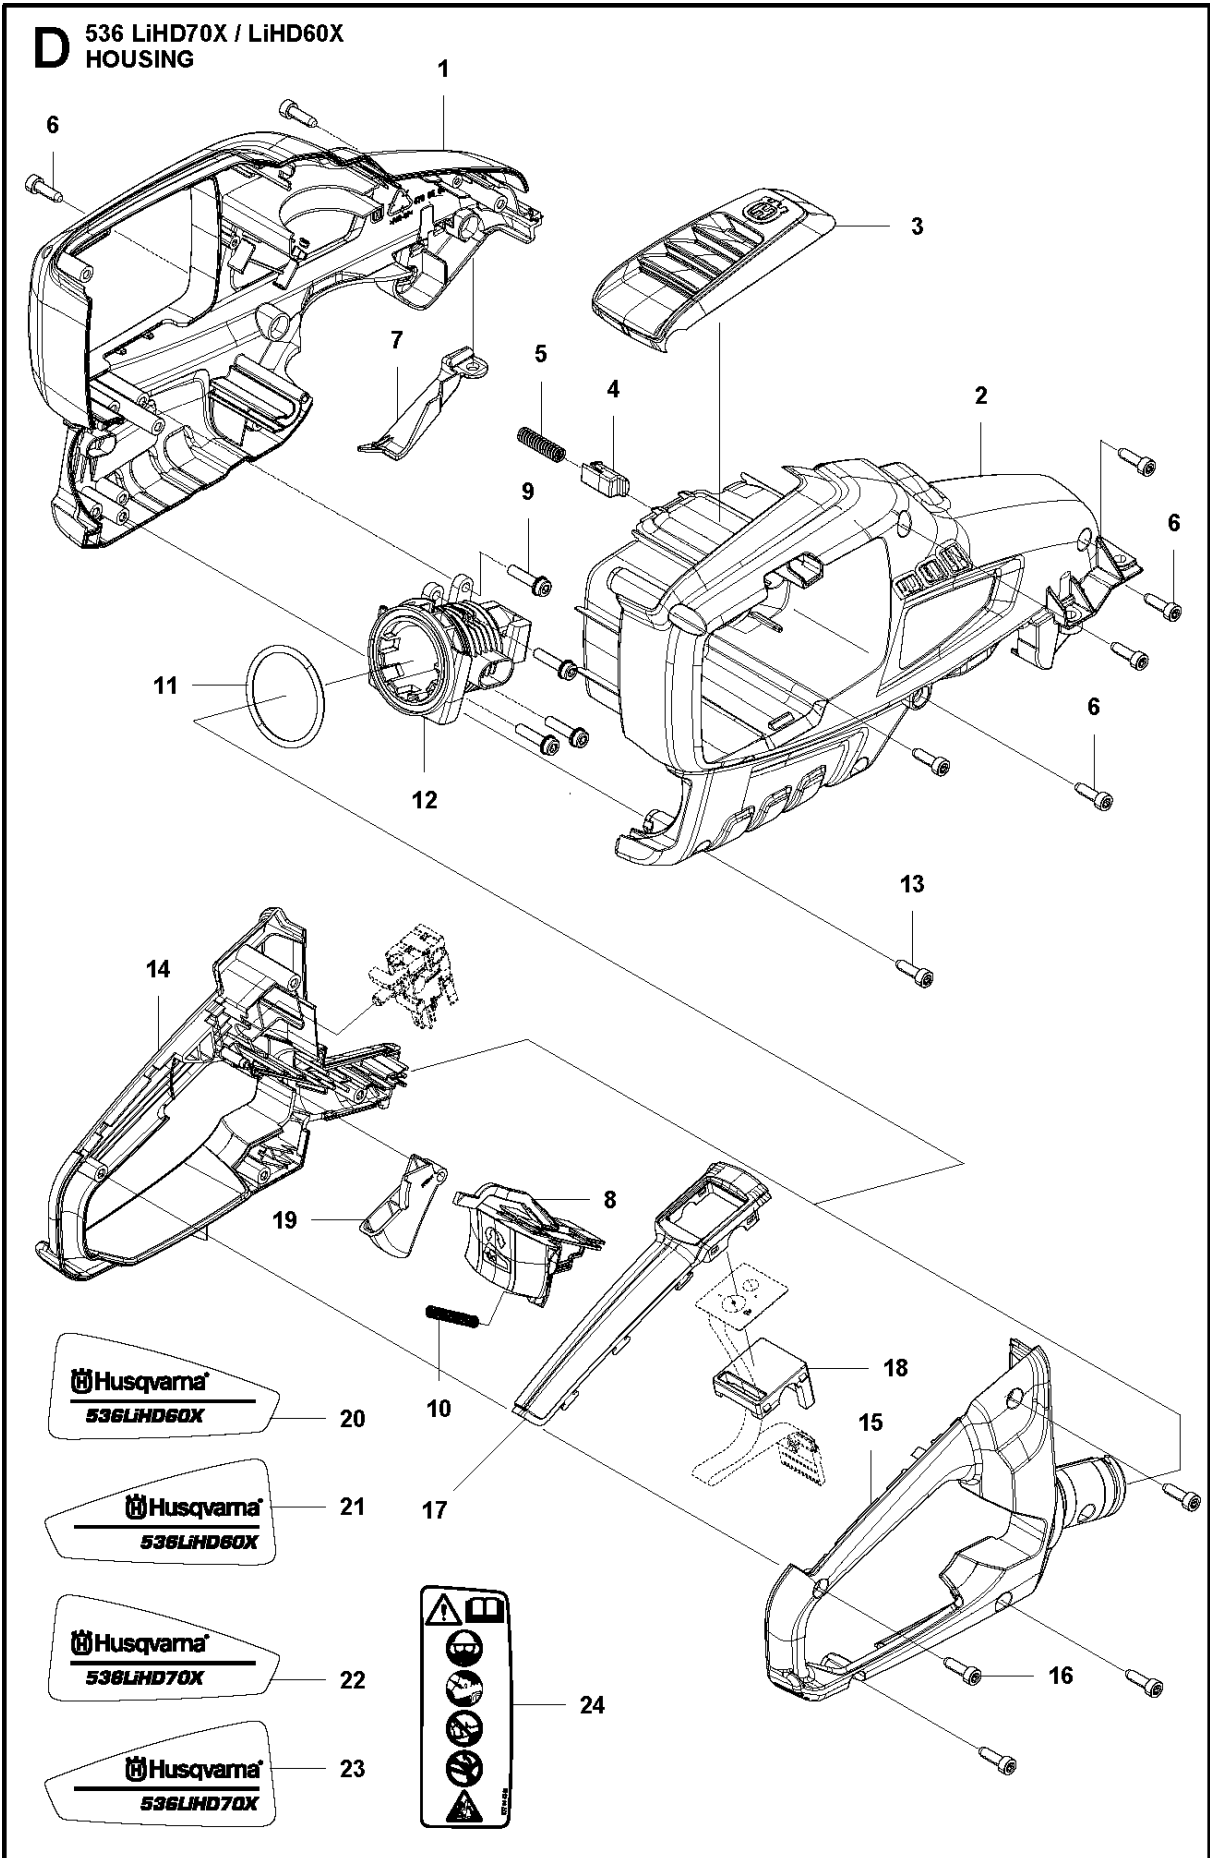

D 536 LiHD70X / LiHD60X
HOUSING

HOUSING

536LiHD70X

Ref	Part No	Description	Remark	QTY KIT
1	579 55 96-01	CHASSIS	Chassis left	1
2	579 55 97-01	CHASSIS	Chassis right	1
3	579 56 03-01	COVER		1
4	577 99 66-01	PUSH BUTTON		1
5	577 99 65-01	SPRING		1
6	503 21 74-16	SCREW IHSCT		4
7	580 71 50-01	COVER		1
8	579 56 53-01	LOCKING BUTTON		1
9	503 21 68-72	SCREW IHSCT		4
10	584 27 00-01	RECOIL SPRING		1
11	575 23 20-02	O-RING		1
12	579 56 01-01	HANDLE HOLDER		1
13	579 21 19-01	SCREW IHSCT		5
14	579 56 37-01	REAR HANDLE		1
15	579 56 38-01	REAR HANDLE		1
16	579 21 19-01	SCREW IHSCT		5
17	579 56 54-01	FRAME		1
18	580 71 95-01	BRACKET		1
19	579 56 41-01	THROTTLE CONTROL		1
20	581 66 29-01	DECAL	Decal 60x	1
21	581 66 28-01	DECAL	Decal 60x	1
22	581 66 29-02	DECAL	Decal 70x	1
23	581 66 28-02	DECAL	Decal 70x	1
24	577 84 43-01	DECAL		1