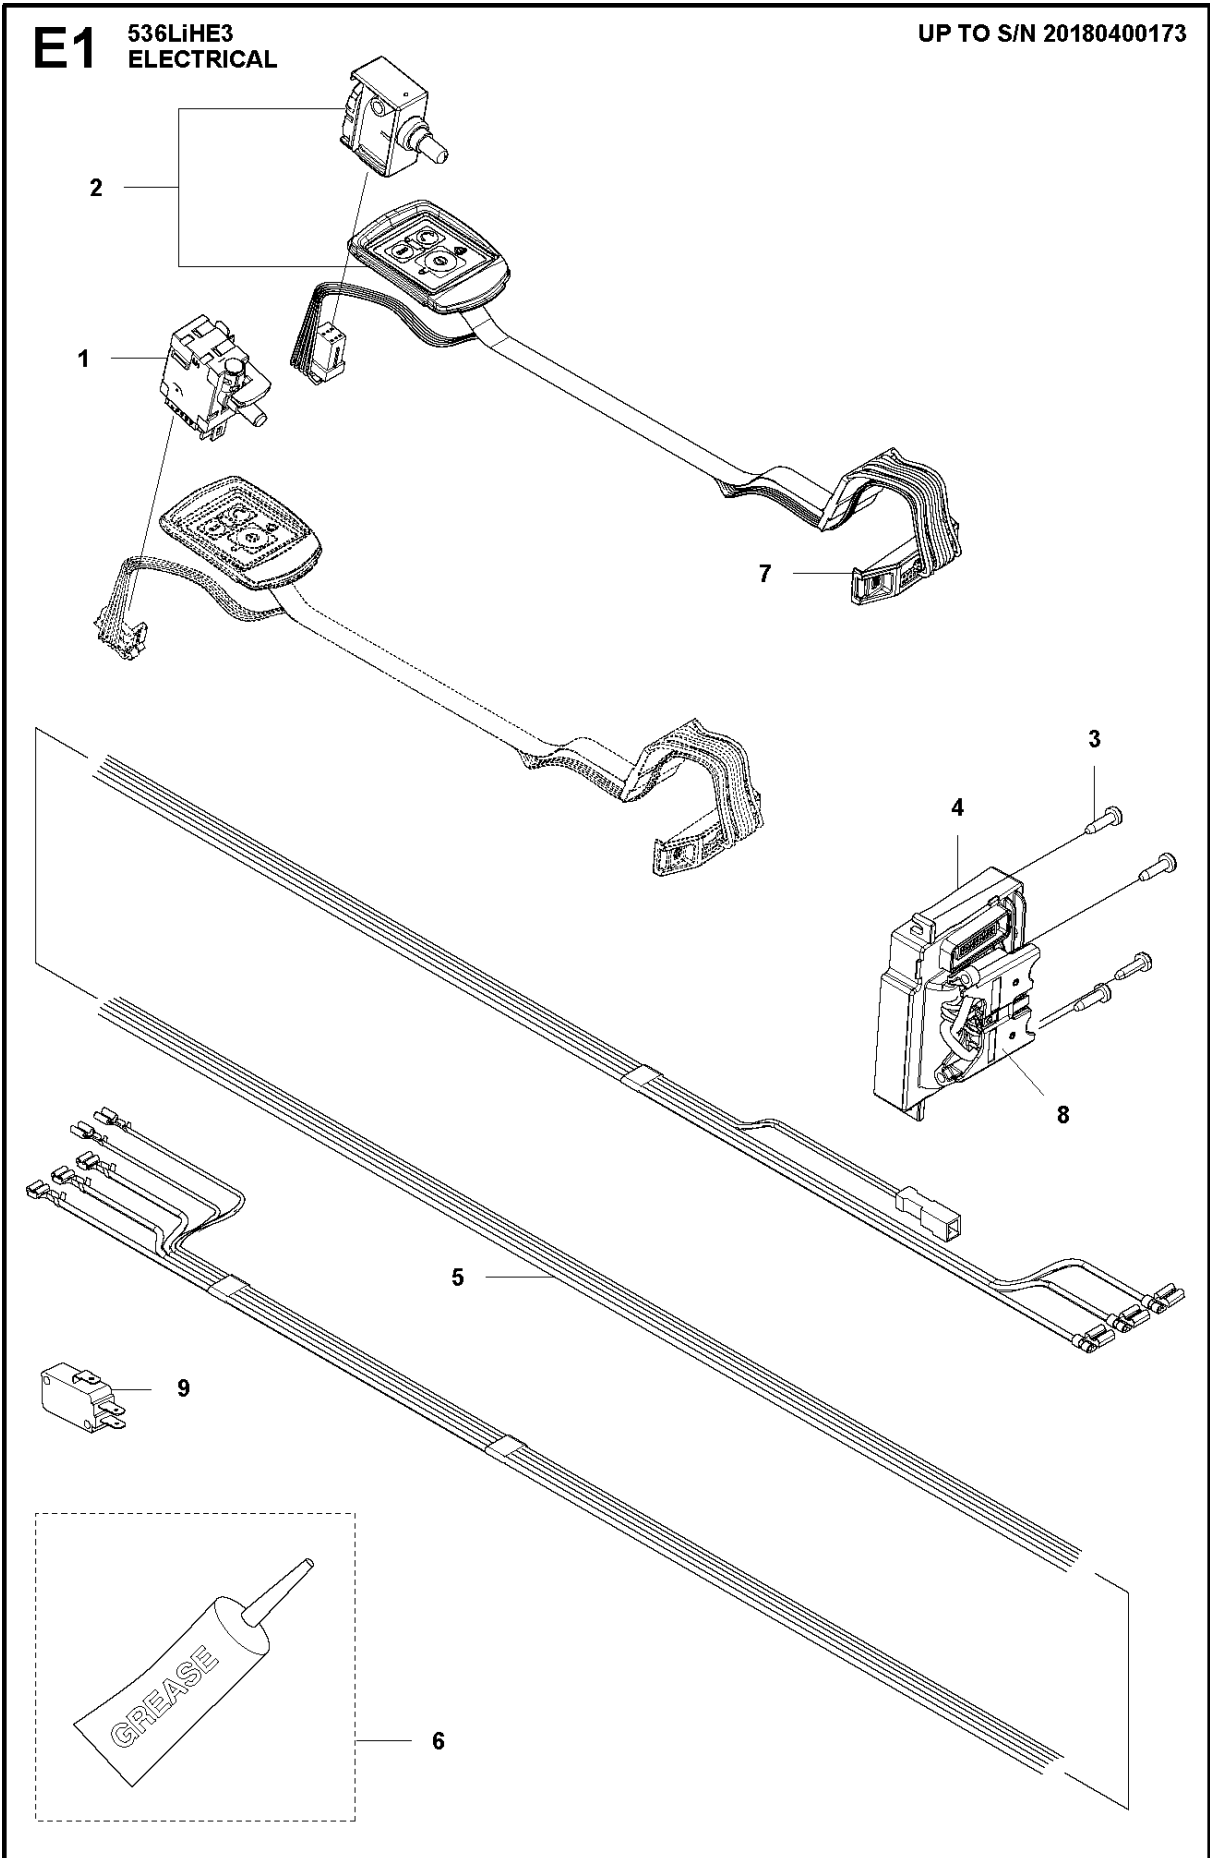

E1 536LiHE3
ELECTRICAL

UP TO S/N 20180400173

ELECTRICAL

536LiHE3

Ref	Part No	Description	Remark	QTY	KIT
1	578 32 69-01	TRIGGER SWITCH		1	7
2	593 89 66-01	SWITCH KIT		1	7
3	503 21 28-13	SCREW CCRPANT		4	
4	582 05 41-01	CONTROL UNIT		1	
5	582 18 89-01	WIRING ASSY		1	
6	588 17 64-01	GREASE		1	
7	587 32 72-01	BRACKET		1	
8	593 81 30-01	CONNECTOR		1	
9	574 31 60-01	SWITCH		1