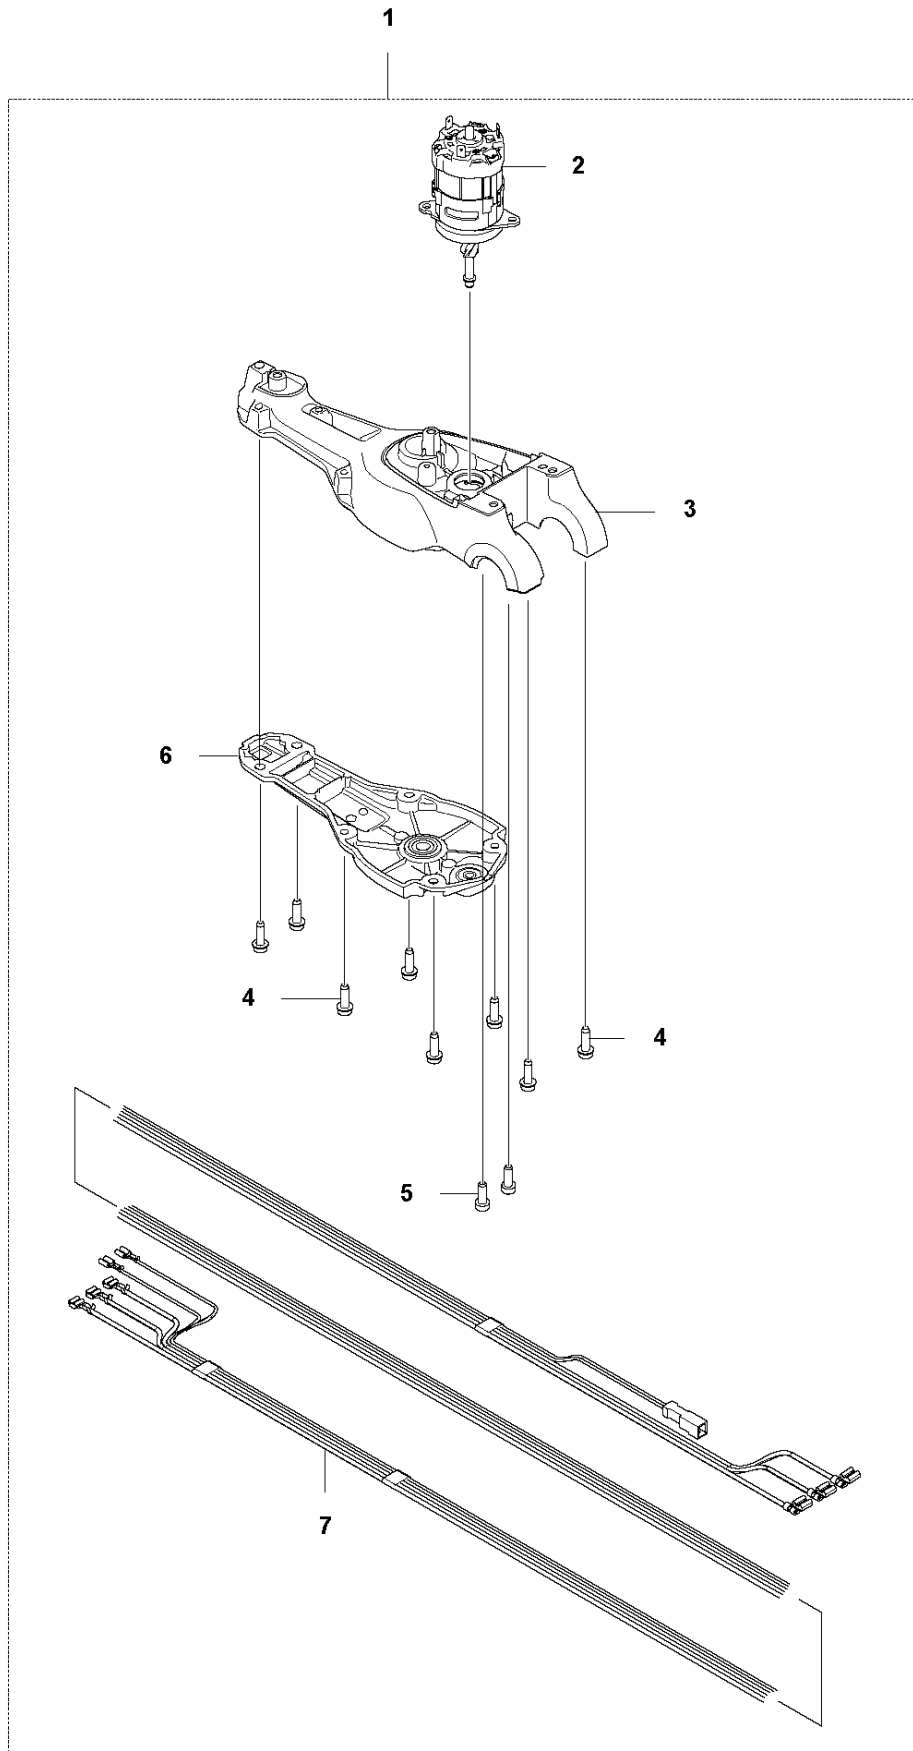

B2 536iHE3
GEAR

REBUILD KIT
UP TO S/N 20200300001

GEAR HOUSING

536LiHE3

Ref	Part No	Description	Remark	QTY KIT
1	599 20 97-01	GEAR HOUSING ASSY		1
2	588 22 58-03	MOTOR ASSY		1
3	588 56 44-06	GEAR HOUSING ASSY		1
4	573 92 58-01	SCREW ITXSCFT	M5x20	8
5	725 53 29-56	SCREW IHSCM	M5x16	2
6	588 57 00-06	COVER ASSY		1
7	582 18 89-01	WIRING ASSY		1