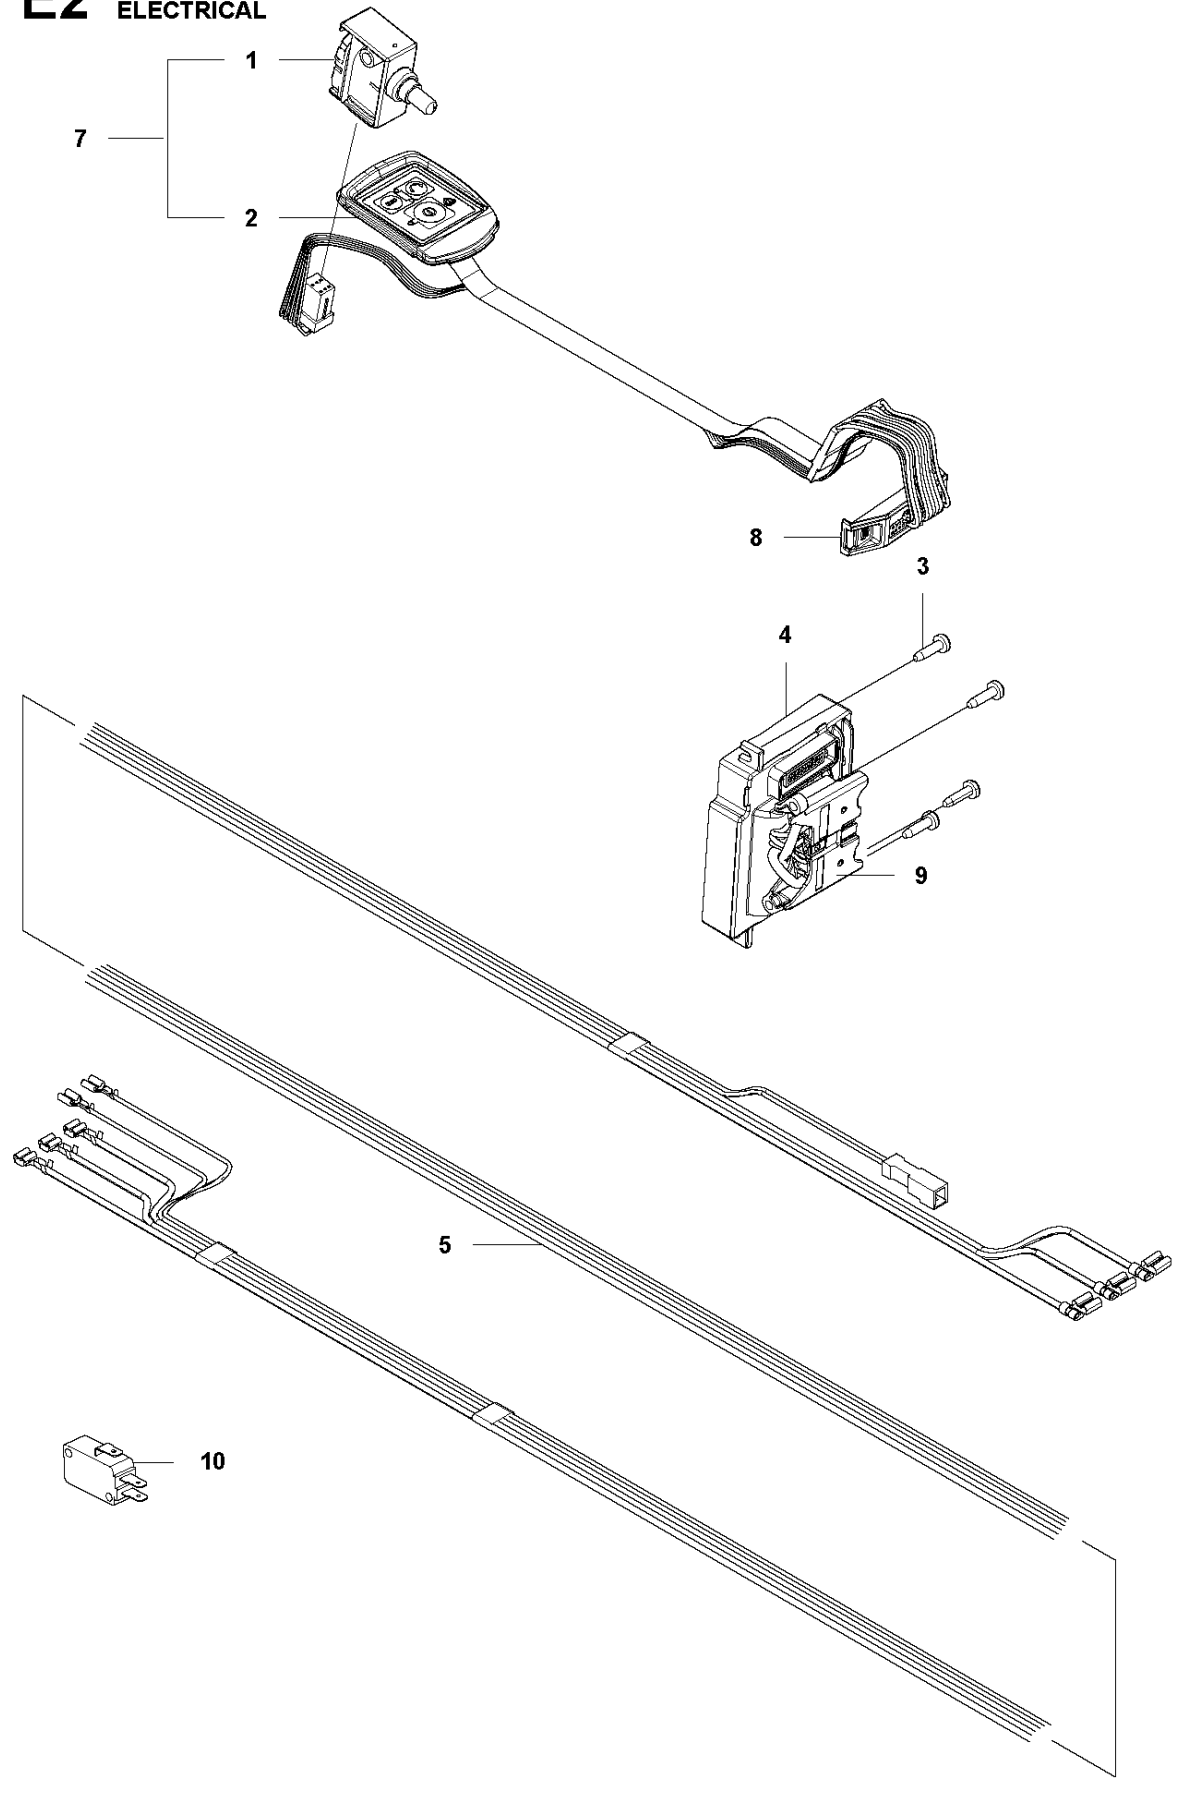

## HOUSING

536LiHE3

Ref	Part No	Description	Remark	QTY KIT
1	577 01 32-02	HANDLE HALF		1
2	579 21 19-01	SCREW IHSC		20
3	577 51 23-01	THROTTLE LOCKOUT		1
4	577 01 31-01	HANDLE HALF		1
5	589 37 79-01	TRIGGER		1
6	577 01 41-01	COVER		1
7	577 01 30-02	HOUSING		1
8	577 99 66-01	PUSH BUTTON		1
9	585 48 00-01	SPRING		1
10	577 02 22-01	CLAMP		1
11	577 00 76-03	HOUSING		1
12	587 34 60-01	TRIGGER		1
13	587 34 58-01	BUMPER		1
14	588 91 98-01	SKID PLATE		1
15	588 60 28-04	DECAL		1
16	577 84 43-01	DECAL		1

**E1** 536LiHE3  
ELECTRICAL

UP TO S/N 20180400173

ELECTRICAL

536LiHE3

Ref	Part No	Description	Remark	QTY	KIT
1	578 32 69-01	TRIGGER SWITCH		1	7
2	593 89 66-01	SWITCH KIT		1	7
3	503 21 28-13	SCREW CCRPANT		4	
4	582 05 41-01	CONTROL UNIT		1	
5	582 18 89-01	WIRING ASSY		1	
6	588 17 64-01	GREASE		1	
7	587 32 72-01	BRACKET		1	
8	593 81 30-01	CONNECTOR		1	
9	574 31 60-01	SWITCH		1	

**E2** 536LiHE3  
ELECTRICAL

FROM S/N 20180400173 -

ELECTRICAL

536LiHE3

Ref	Part No	Description	Remark	QTY	KIT
1	582 05 07-01	TRIGGER SWITCH		1	7
2	589 30 03-01	WIRING ASSY		1	7
3	503 21 28-13	SCREW CCRPANT		4	
4	582 05 41-01	CONTROL UNIT		1	
5	582 18 89-01	WIRING ASSY		1	
7	593 89 66-01	SWITCH KIT		1	
8	587 32 72-01	BRACKET		1	
9	593 81 30-01	CONNECTOR		1	
10	574 31 60-01	SWITCH		1	