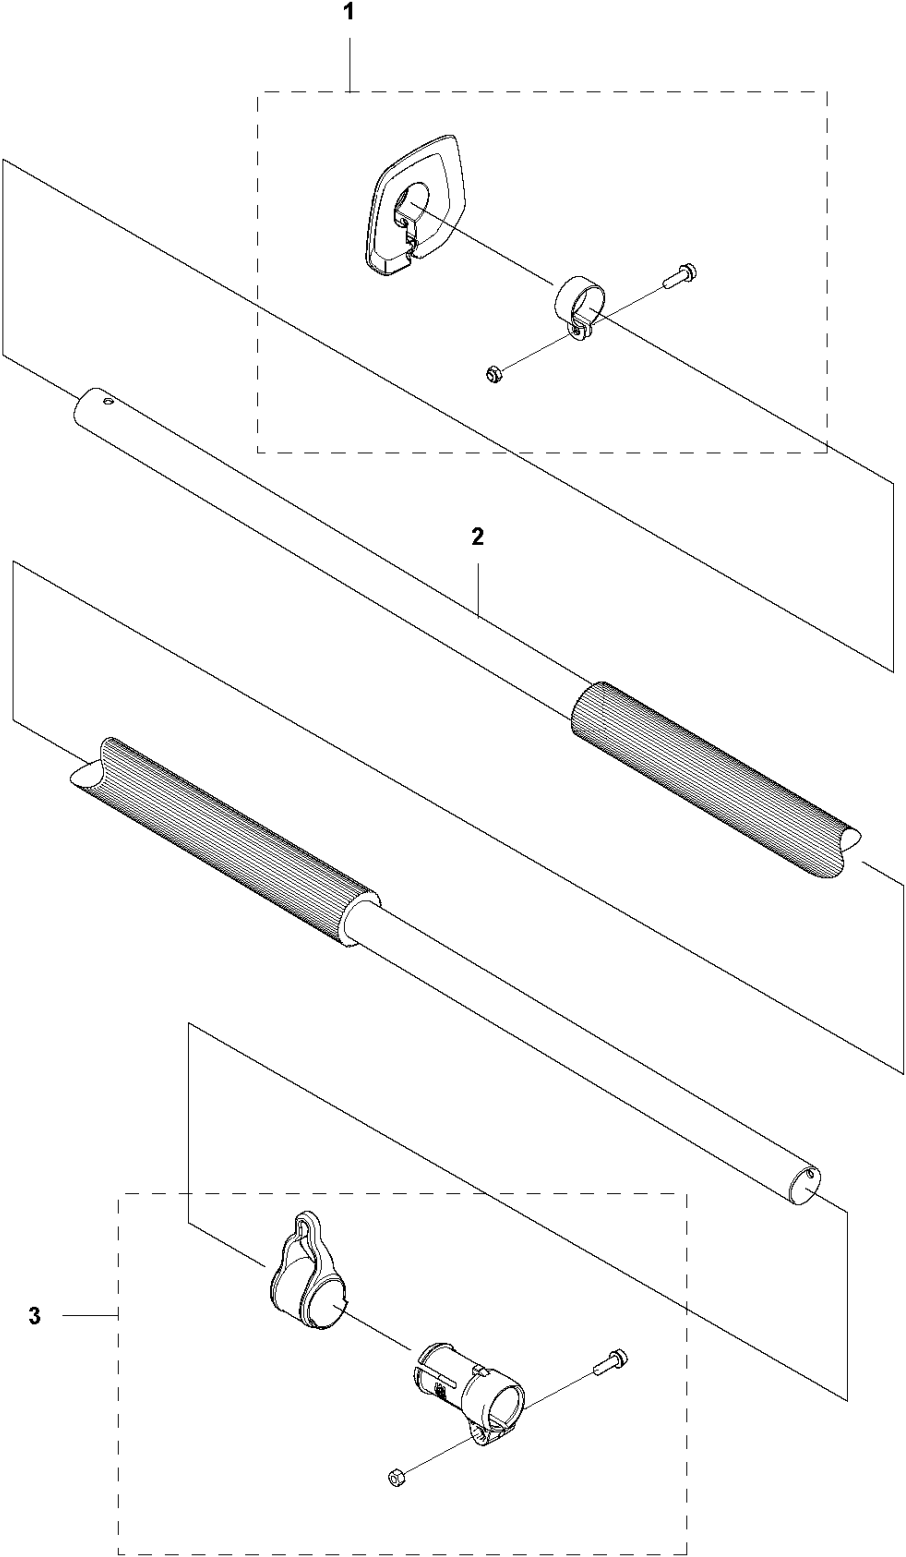

C 536LiHE3
TUBE

TUBE

536LiHE3

Ref	Part No	Description	Remark	QTY KIT
1	579 48 86-01	HAND GUARD ASSY		1
2	588 69 90-01	TUBE ASSY		1
3	522 92 08-02	CORD BRACKET		1