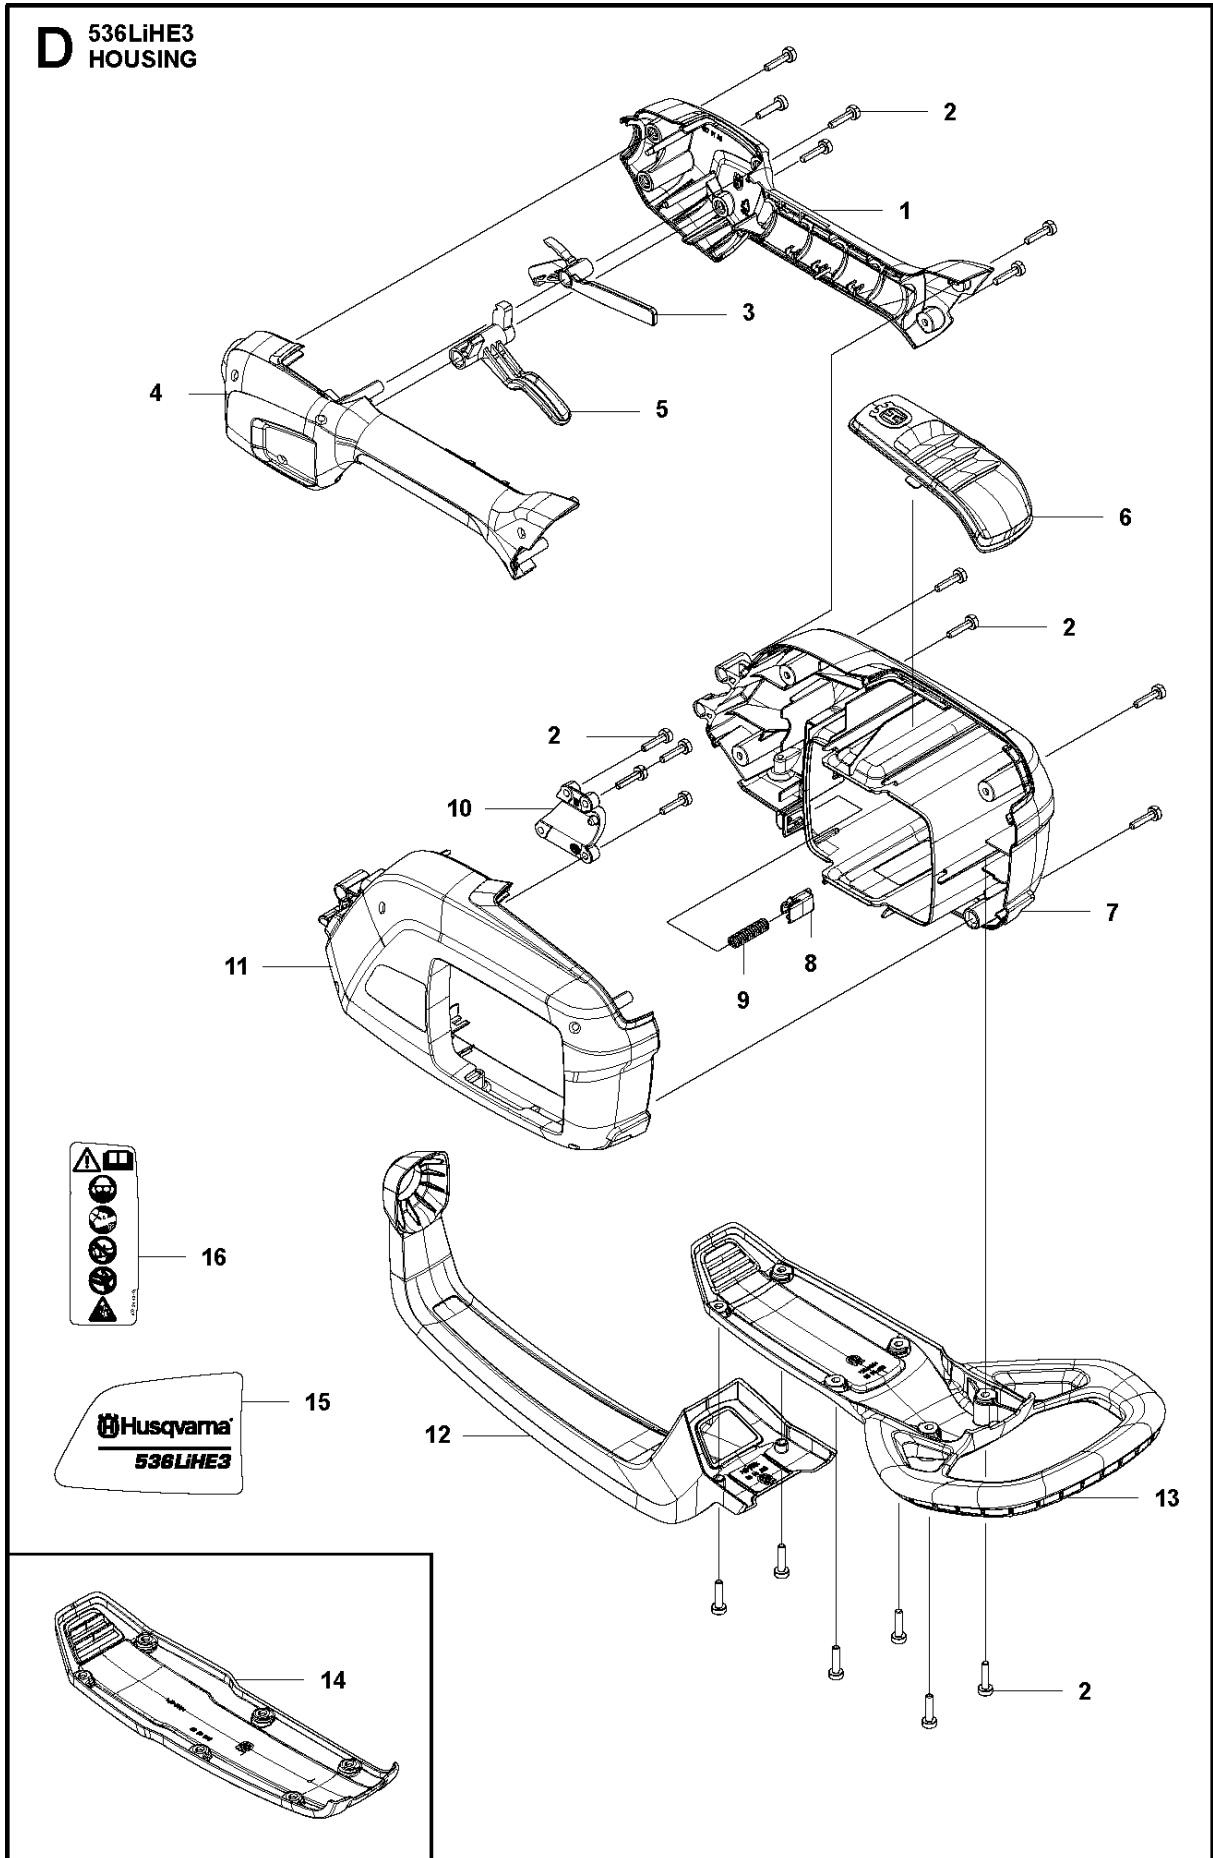

**C** 536LiHE3  
TUBE

TUBE

536LiHE3

Ref	Part No	Description	Remark	QTY KIT
1	579 48 86-01	HAND GUARD ASSY		1
2	588 69 90-01	TUBE ASSY		1
3	522 92 08-02	CORD BRACKET		1

**D** 536LiHE3  
HOUSING

## HOUSING

536LiHE3

Ref	Part No	Description	Remark	QTY KIT
1	577 01 32-02	HANDLE HALF		1
2	579 21 19-01	SCREW IHSC		20
3	577 51 23-01	THROTTLE LOCKOUT		1
4	577 01 31-01	HANDLE HALF		1
5	589 37 79-01	TRIGGER		1
6	577 01 41-01	COVER		1
7	577 01 30-02	HOUSING		1
8	577 99 66-01	PUSH BUTTON		1
9	585 48 00-01	SPRING		1
10	577 02 22-01	CLAMP		1
11	577 00 76-03	HOUSING		1
12	587 34 60-01	TRIGGER		1
13	587 34 58-01	BUMPER		1
14	588 91 98-01	SKID PLATE		1
15	588 60 28-04	DECAL		1
16	577 84 43-01	DECAL		1