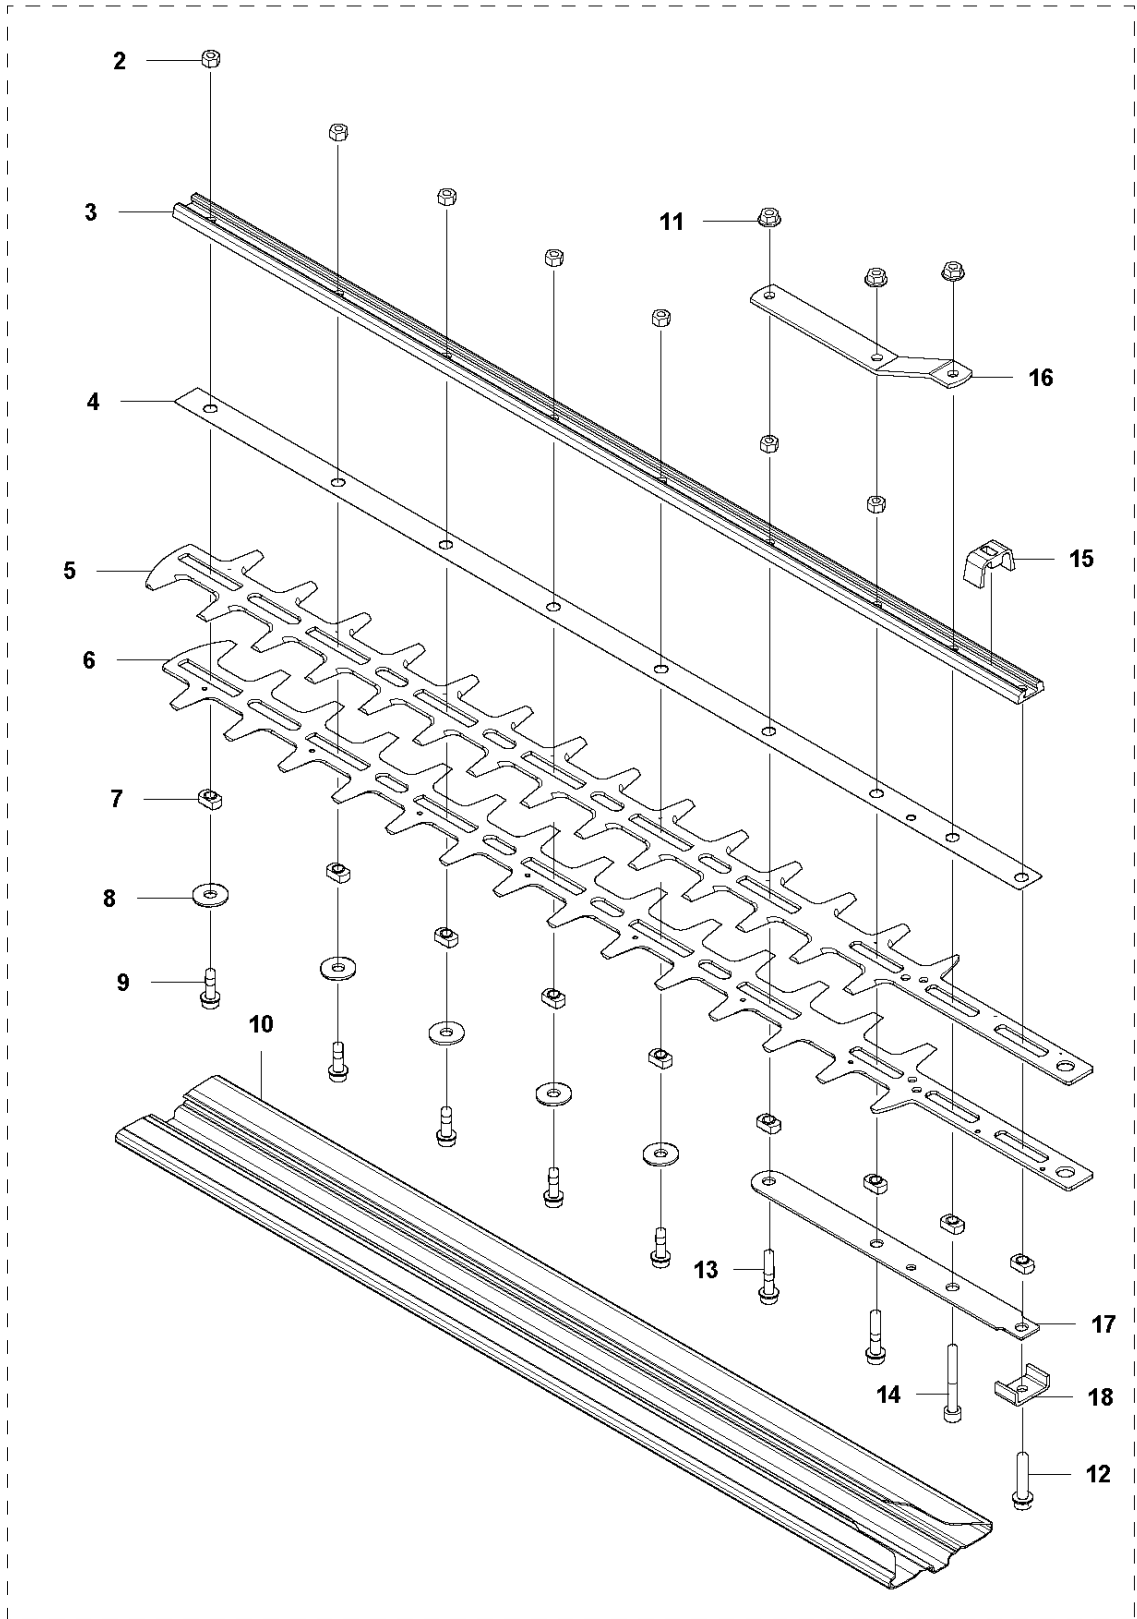

# SPARE PARTS LIST

HEDGE TRIMMERS/POLE HEDGE  
TRIMMERS

536LiHE3

**A** 536LiHE3  
CUTTING

## CUTTING EQUIPMENT

536LiHE3

Ref	Part No	Description	Remark	QTY	KIT
1	582 19 29-01	CUTTING DECK		1	
2	579 63 31-01	HEXAGON NUT		7	1
3	579 69 38-01	BAR		1	1
4	579 69 37-01	WEAR PLATE		1	1
5	582 19 26-01	BLADE		1	1
6	582 19 26-01	BLADE		1	1
7	582 19 27-01	SPACER		9	1
8	503 23 00-24	WASHER		5	1
9	584 15 22-01	SCREW IHSCFM		5	1
10	579 69 42-01	TRANSPORT GUARD		1	1
11	503 22 00-09	HEXAGON NUT		3	
12	503 20 07-78	SCREW IHSCFM		1	1
13	584 15 22-02	SCREW IHSCFM		2	1
14	503 20 02-40	SCREW IHSCFM		1	1
15	578 37 22-01	GASKET		1	1
16	580 93 15-01	SUPPORT		1	1
17	579 69 40-01	BAR		1	1
18	582 19 28-01	BRACKET		1	