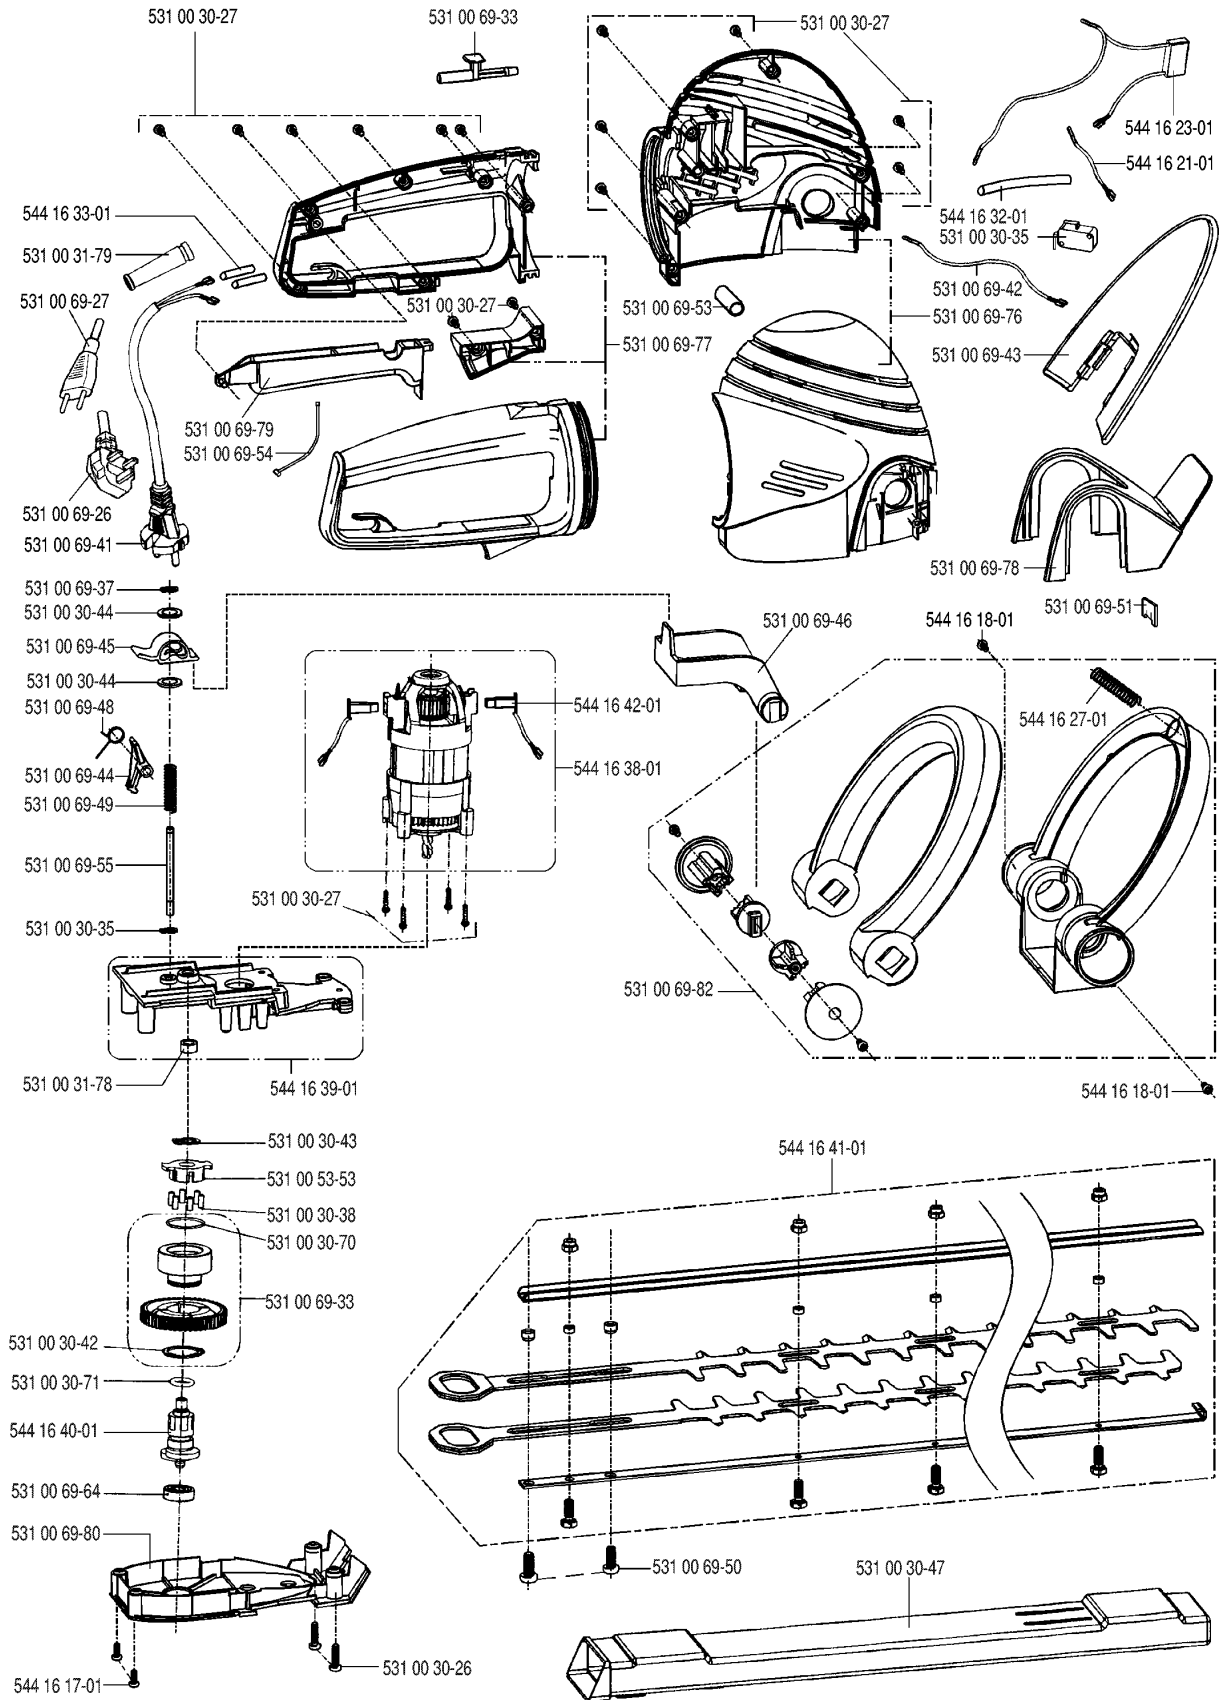

SPARE PARTS LIST

HEDGE TRIMMERS/POLE HEDGE
TRIMMERS

580 HD56 EL, 2005-09

580HD 56EL - Husqvarna 2005

PRODUCT COMPLETE

580 HD56 EL, 2005-09

Part No	Description	Remark	QTY KIT
531 00 30-26	SCREW		1
531 00 30-27	SCREW		1
531 00 30-27	SCREW		1
531 00 30-27	SCREW		1
531 00 30-27	SCREW		1
531 00 30-35	SWITCH		1
531 00 30-35	SWITCH		1
531 00 30-38	PIN RETAINING SCREW		1
531 00 30-42	RETAINER RING		1
531 00 30-43	WASHER		1
531 00 30-44	WASHER		1
531 00 30-44	WASHER		1
531 00 30-47	PROTECTOR 550 MM		1
531 00 30-70	RING		1
531 00 30-71	RING		1
531 00 31-78	BEARING		1
531 00 31-79	GROMMET		1
531 00 53-53	HOLDER		1
531 00 69-26	SWITCH		1
531 00 69-27	CABLE		1
531 00 69-33	PISTON		1
531 00 69-33	PISTON		1
531 00 69-37	RETAINER RING		1
531 00 69-41	CABLE		1
531 00 69-42	CABLE		1
531 00 69-43	PROTECTION		1
531 00 69-44	BRAKER		1
531 00 69-45	BRAKER		1
531 00 69-46	HOLDER		1
531 00 69-48	SPRING		1
531 00 69-49	SPRING		1
531 00 69-50	SCREW		1
531 00 69-51	SEALING		1
531 00 69-53	SLEEVE		1
531 00 69-54	CABLE		1
531 00 69-55	PIN RETAINING SCREW		1
531 00 69-64	BEARING		1
531 00 69-76	HOUSING		1
531 00 69-77	HANDLE		1
531 00 69-78	BRACKET		1
531 00 69-79	HOLDER		1
531 00 69-80	PLATE		1
531 00 69-82	HANDLE		1
544 16 17-01	SCREW		1
544 16 18-01	SCREW		1
544 16 18-01	SCREW		1
544 16 21-01	CABLE		1
544 16 23-01	CAPACITOR		1
544 16 27-01	SPRING		1
544 16 32-01	INSULATING		1
544 16 33-01	INSULATING		1
544 16 38-01	ENGINE		1
544 16 39-01	GEAR HOUSING		1
544 16 40-01	ECCENTRIC		1
544 16 41-01	CUTTING BLADE		1
544 16 42-01	CARBON BRUSH		1