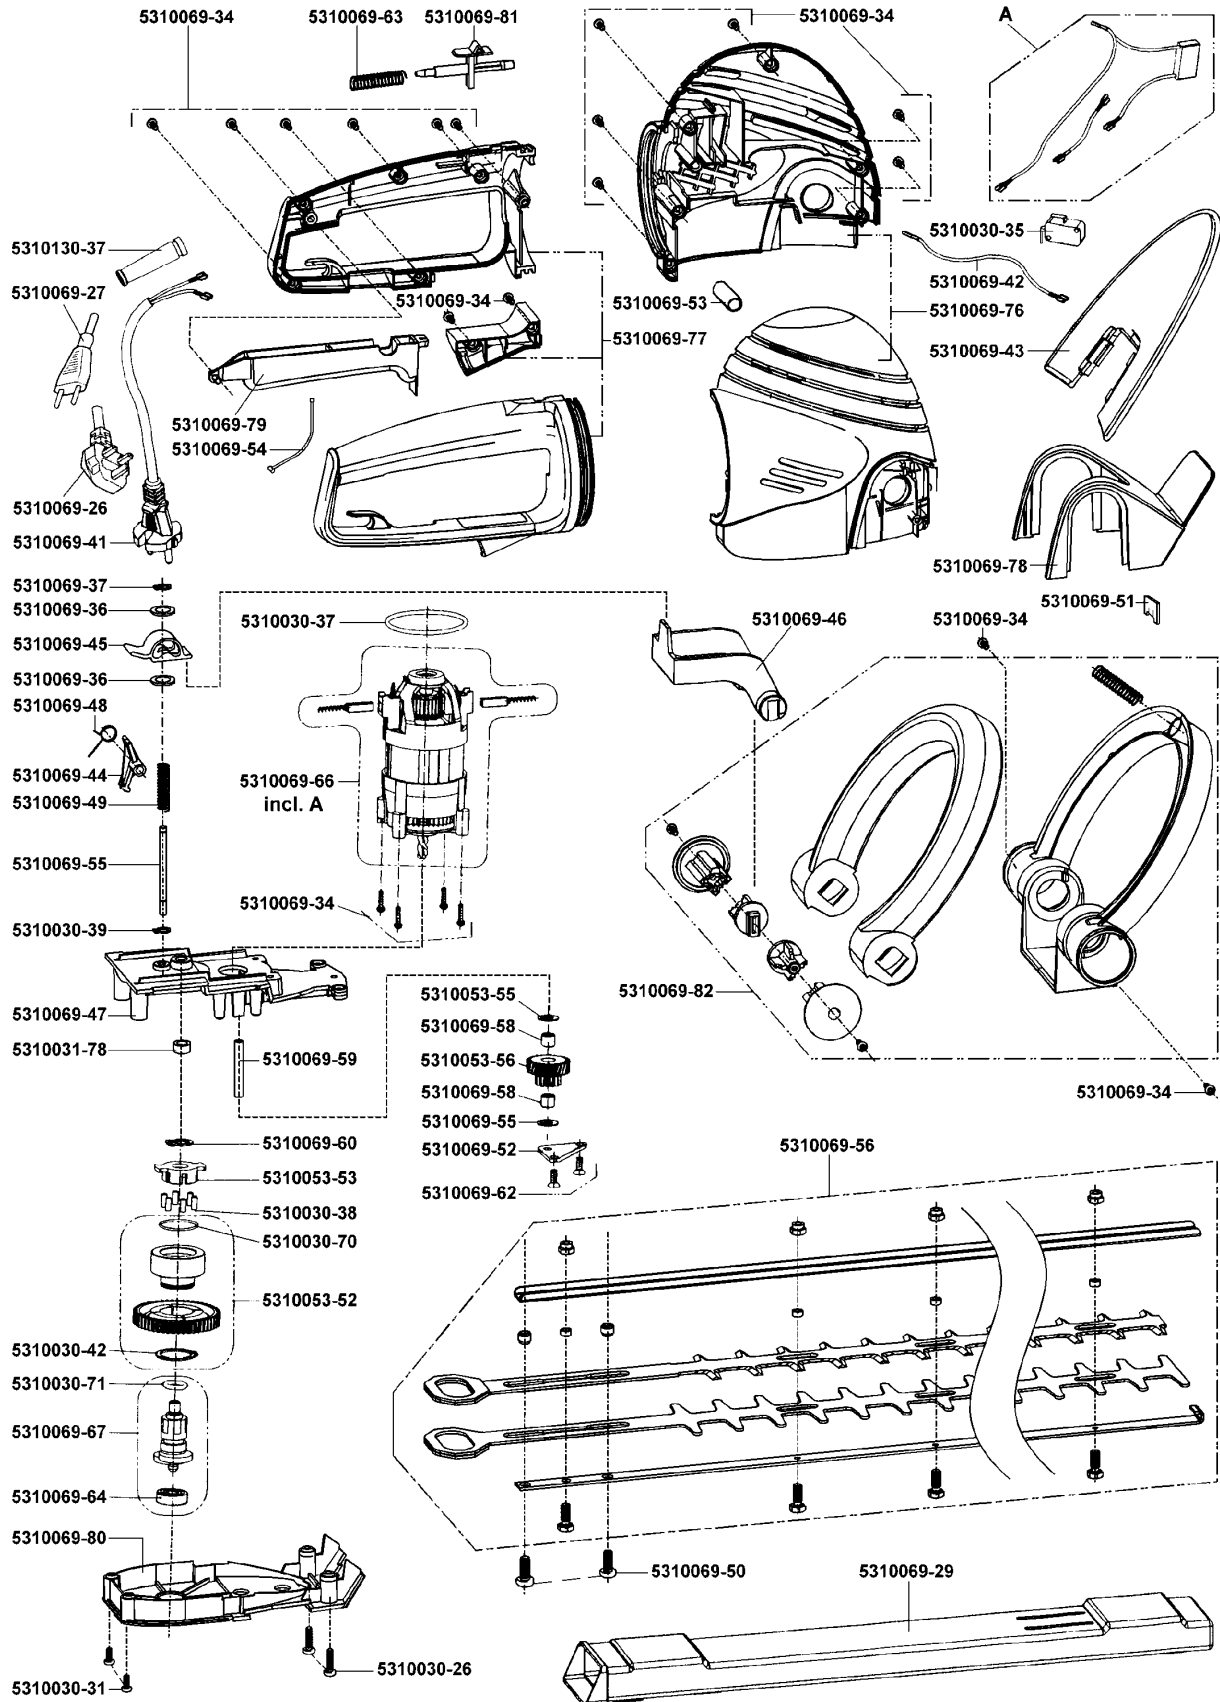

SPARE PARTS LIST

HEDGE TRIMMERS/POLE HEDGE
TRIMMERS

600 HD60 EL, 2003-01

600HD 60EL - Husqvarna

PRODUCT COMPLETE

600 HD60 EL, 2003-01

Part No	Description	Remark	QTY KIT
531 00 30-26	SCREW		2
531 00 30-31	SCREW		2
531 00 30-35	SWITCH		1
531 00 30-37	O-RING		1
531 00 30-38	PIN RETAINING SCREW		6
531 00 30-39	WASHER		1
531 00 30-42	RETAINER RING		1
531 00 30-70	RING		1
531 00 30-71	RING		1
531 00 31-78	BEARING		1
531 00 53-52	GEAR		1
531 00 53-53	HOLDER		1
531 00 53-55	WASHER		2
531 00 53-56	GEAR		1
531 00 69-26	SWITCH		1
531 00 69-27	CABLE		1
531 00 69-29	PROTECTION		1
531 00 69-34	SCREW		1
531 00 69-34	SCREW		1
531 00 69-34	SCREW		20
531 00 69-34	SCREW		1
531 00 69-34	SCREW		1
531 00 69-36	WASHER		1
531 00 69-36	WASHER		1
531 00 69-37	RETAINER RING		1
531 00 69-41	CABLE		1
531 00 69-42	CABLE		1
531 00 69-43	PROTECTION		1
531 00 69-44	BRAKER		1
531 00 69-45	BRAKER		1
531 00 69-46	HOLDER		1
531 00 69-47	PLATE		1
531 00 69-48	SPRING		1
531 00 69-49	SPRING		1
531 00 69-50	SCREW		2
531 00 69-51	SEALING		1
531 00 69-52	DISC		1
531 00 69-53	SLEEVE		1
531 00 69-54	CABLE		1
531 00 69-55	PIN RETAINING SCREW		1
531 00 69-55	PIN RETAINING SCREW		1
531 00 69-56	KNIFE ASSY		1
531 00 69-58	NEEDLE BEARING		1
531 00 69-58	NEEDLE BEARING		2
531 00 69-59	PIN RETAINING SCREW		1
531 00 69-60	RING		1
531 00 69-62	SCREW		2
531 00 69-63	SPRING		1
531 00 69-64	BEARING		1
531 00 69-66	ENGINE	INCL. A	1
531 00 69-67	EXCENTRIC		1
531 00 69-76	HOUSING		1
531 00 69-77	HANDLE		1
531 00 69-78	BRACKET		1
531 00 69-79	HOLDER		1
531 00 69-80	PLATE		1
531 00 69-81	KNOB		1
531 00 69-82	HANDLE		1
531 01 30-37	GROMMET		1