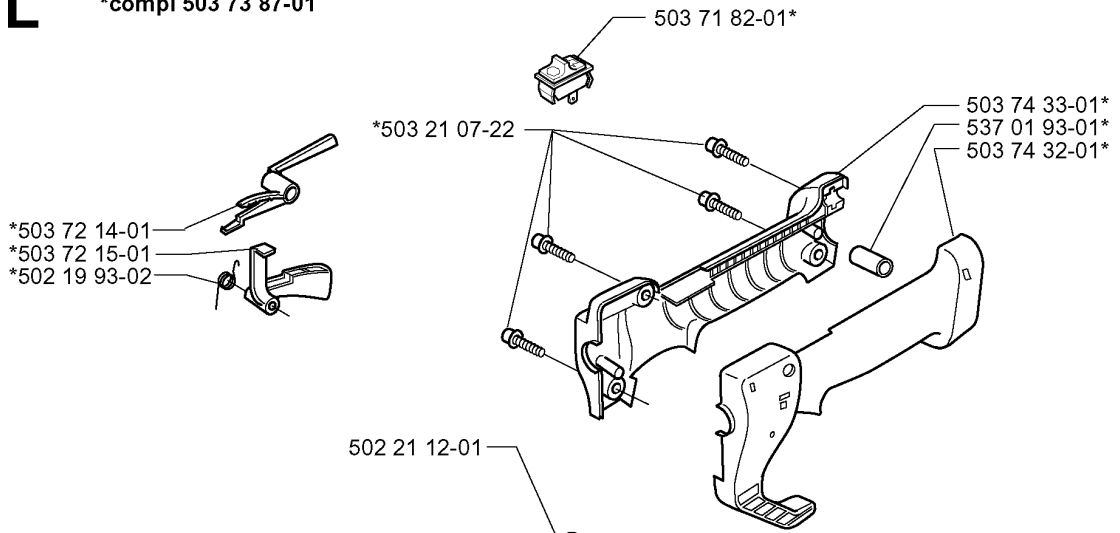

J

GEAR CASE

225 AI 25, 1998-09

Part No	Description	Remark	QTY KIT
503 21 06-25	SCREW IHSCFT		4
503 21 71-16	SCREW IHSCFT		2
503 52 12-04	WASHER		1
503 71 40-05	CLUTCH ASSY		1
503 97 76-01	GEAR	AI 15	1
503 97 76-02	GEAR	AI 25	1
503 97 93-01	RULER		1
503 98 05-01	SPACER		1
503 98 06-01	SLEEVE		1
537 00 96-01	FLANGE		1
537 02 41-01	CLUTCH DRUM		1
725 53 68-55	SCREW IHSCM		1

*compl 503 73 87-01

HANDLE & CONTROLS

225 AI 25, 1998-09

Part No	Description	Remark	QTY KIT
502 19 93-02	SPRING		1
502 20 38-01	KNOB		1
502 21 12-01	STAPLE		1
503 21 07-22	SCREW IHSCT		1
503 23 00-24	WASHER		1
503 71 82-01	SWITCH		1
503 72 14-01	THROTTLE LOCKOUT		1
503 72 15-01	THROTTLE TRIGGER		1
503 73 87-01	CONTROL		1
503 74 32-01	HANDLE HALF		1
503 74 33-01	HANDLE HALF		1
503 97 92-01	PIPE CLAMP		1
503 98 71-01	WIRING		1
537 01 93-01	PIPE		1
537 01 94-01	HANDLE ASSY	AI 15	1
537 01 94-02	HANDLE ASSY	AI 25	1
725 23 81-51	SCREW EHHM		1