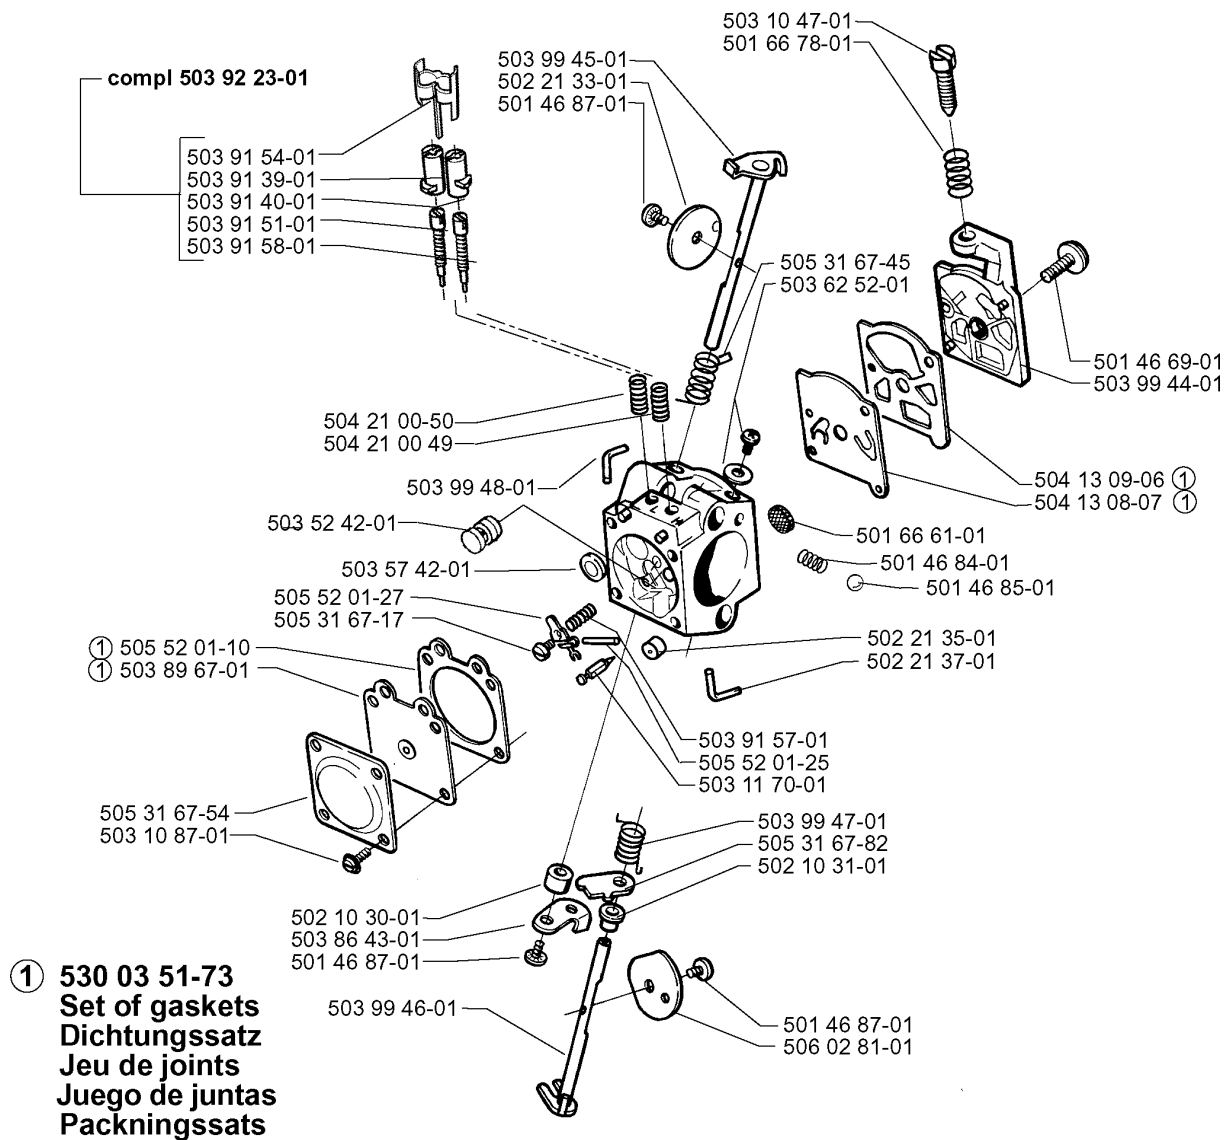

*compl 503 73 87-01

HANDLE & CONTROLS

225 AI 25, 1998-09

Part No	Description	Remark	QTY KIT
502 19 93-02	SPRING		1
502 20 38-01	KNOB		1
502 21 12-01	STAPLE		1
503 21 07-22	SCREW IHSCT		1
503 23 00-24	WASHER		1
503 71 82-01	SWITCH		1
503 72 14-01	THROTTLE LOCKOUT		1
503 72 15-01	THROTTLE TRIGGER		1
503 73 87-01	CONTROL		1
503 74 32-01	HANDLE HALF		1
503 74 33-01	HANDLE HALF		1
503 97 92-01	PIPE CLAMP		1
503 98 71-01	WIRING		1
537 01 93-01	PIPE		1
537 01 94-01	HANDLE ASSY	AI 15	1
537 01 94-02	HANDLE ASSY	AI 25	1
725 23 81-51	SCREW EHHM		1

M

compl 503 28 15-16 **Walbro WT 500**

CARBURETOR DETAILS

225 AI 25, 1998-09

Part No	Description	Remark	QTY KIT
501 46 69-01	SCREW		1
501 46 84-01	SPRING		1
501 46 85-01	BALL		1
501 46 87-01	SCREW		1
501 46 87-01	SCREW		1
501 46 87-01	SCREW		1
501 66 61-01	SCREEN		1
501 66 78-01	SPRING		1
502 10 30-01	DISTANCE		1
502 10 31-01	BUSHING		1
502 21 33-01	VALVE THROTTLE		1
502 21 35-01	SEAT INLET VALVE		1
502 21 37-01	FITTING		1
503 10 47-01	SCREW		1
503 10 87-01	SCREW		1
503 11 70-01	NEEDLE VALVE		1
503 52 42-01	NOZZLE ASSY		1
503 57 42-01	PLUG		1
503 62 52-01	SCREW ASSY		1
503 86 43-01	LEVER		1
503 89 67-01	DIAPHRAGM		1
503 91 39-01	LIMITER CAP		1
503 91 40-01	LIMITER CAP		1
503 91 51-01	NEEDLE		1
503 91 54-01	RETAINER		1
503 91 57-01	SPRING		1
503 91 58-01	NEEDLE		1
503 92 23-01	LIMITER CAP		1
503 99 44-01	COVER		1
503 99 45-01	SHAFT ASSY		1
503 99 46-01	SHAFT ASSY		1
503 99 47-01	SPRING		1
503 99 48-01	FITTING		1
504 13 08-07	DIAPHRAGM PUMP		1
504 13 09-06	GASKET		1
504 21 00-49	SPRING		1
504 21 00-50	SPRING		1
505 31 67-17	SCREW		1
505 31 67-45	SPRING		1
505 31 67-54	LOCK STYRMEMBRAN		1
505 31 67-82	LEVER		1
505 52 01-10	GASKET		1
505 52 01-25	PIN		1
505 52 01-27	LEVER		1
506 02 81-01	VALVE		1