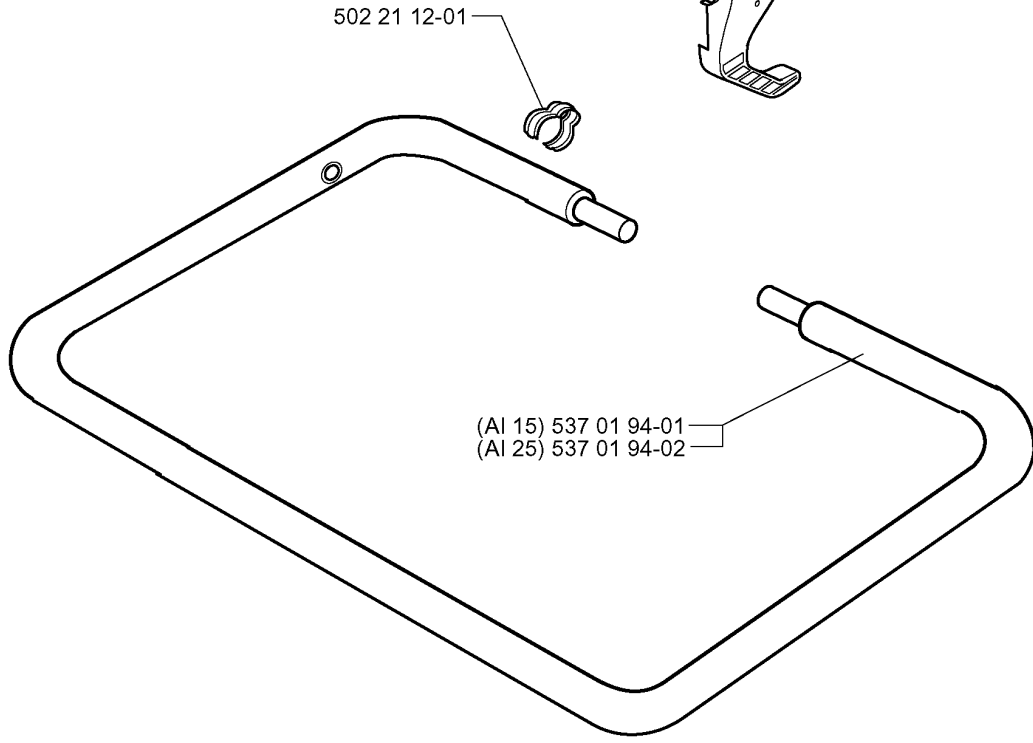

J

GEAR CASE

225 AI 25, 1998-09

Part No	Description	Remark	QTY KIT
503 21 06-25	SCREW IHSCFT		4
503 21 71-16	SCREW IHSCFT		2
503 52 12-04	WASHER		1
503 71 40-05	CLUTCH ASSY		1
503 97 76-01	GEAR	AI 15	1
503 97 76-02	GEAR	AI 25	1
503 97 93-01	RULER		1
503 98 05-01	SPACER		1
503 98 06-01	SLEEVE		1
537 00 96-01	FLANGE		1
537 02 41-01	CLUTCH DRUM		1
725 53 68-55	SCREW IHSCM		1

K

DRILL

225 AI 25, 1998-09

Part No	Description	Remark	QTY KIT
531 00 75-01	DRILL	AI 15 130MM	1
531 00 75-02	DRILL	AI 15 150MM	1
531 00 75-03	DRILL	AI 25 200MM	1
531 00 75-04	DRILL	AI 25 250MM	1
531 00 75-05	CUTTING BLADE	130MM	1
531 00 75-06	CUTTING BLADE	150MM	1
531 00 75-07	CUTTING BLADE	200MM	1
531 00 75-08	CUTTING BLADE	250MM	1
537 03 54-01	GUARD	130MM	1
537 03 55-01	GUARD	150MM	1
537 03 56-01	GUARD	200MM	1
537 03 57-01	GUARD	250MM	1
537 03 58-01	STRAP		1
537 03 87-01	SCREW		4
725 54 55-01	SCREW IHSCM		2

*compl 503 73 87-01

HANDLE & CONTROLS

225 AI 25, 1998-09

Part No	Description	Remark	QTY KIT
502 19 93-02	SPRING		1
502 20 38-01	KNOB		1
502 21 12-01	STAPLE		1
503 21 07-22	SCREW IHSCT		1
503 23 00-24	WASHER		1
503 71 82-01	SWITCH		1
503 72 14-01	THROTTLE LOCKOUT		1
503 72 15-01	THROTTLE TRIGGER		1
503 73 87-01	CONTROL		1
503 74 32-01	HANDLE HALF		1
503 74 33-01	HANDLE HALF		1
503 97 92-01	PIPE CLAMP		1
503 98 71-01	WIRING		1
537 01 93-01	PIPE		1
537 01 94-01	HANDLE ASSY	AI 15	1
537 01 94-02	HANDLE ASSY	AI 25	1
725 23 81-51	SCREW EHHM		1