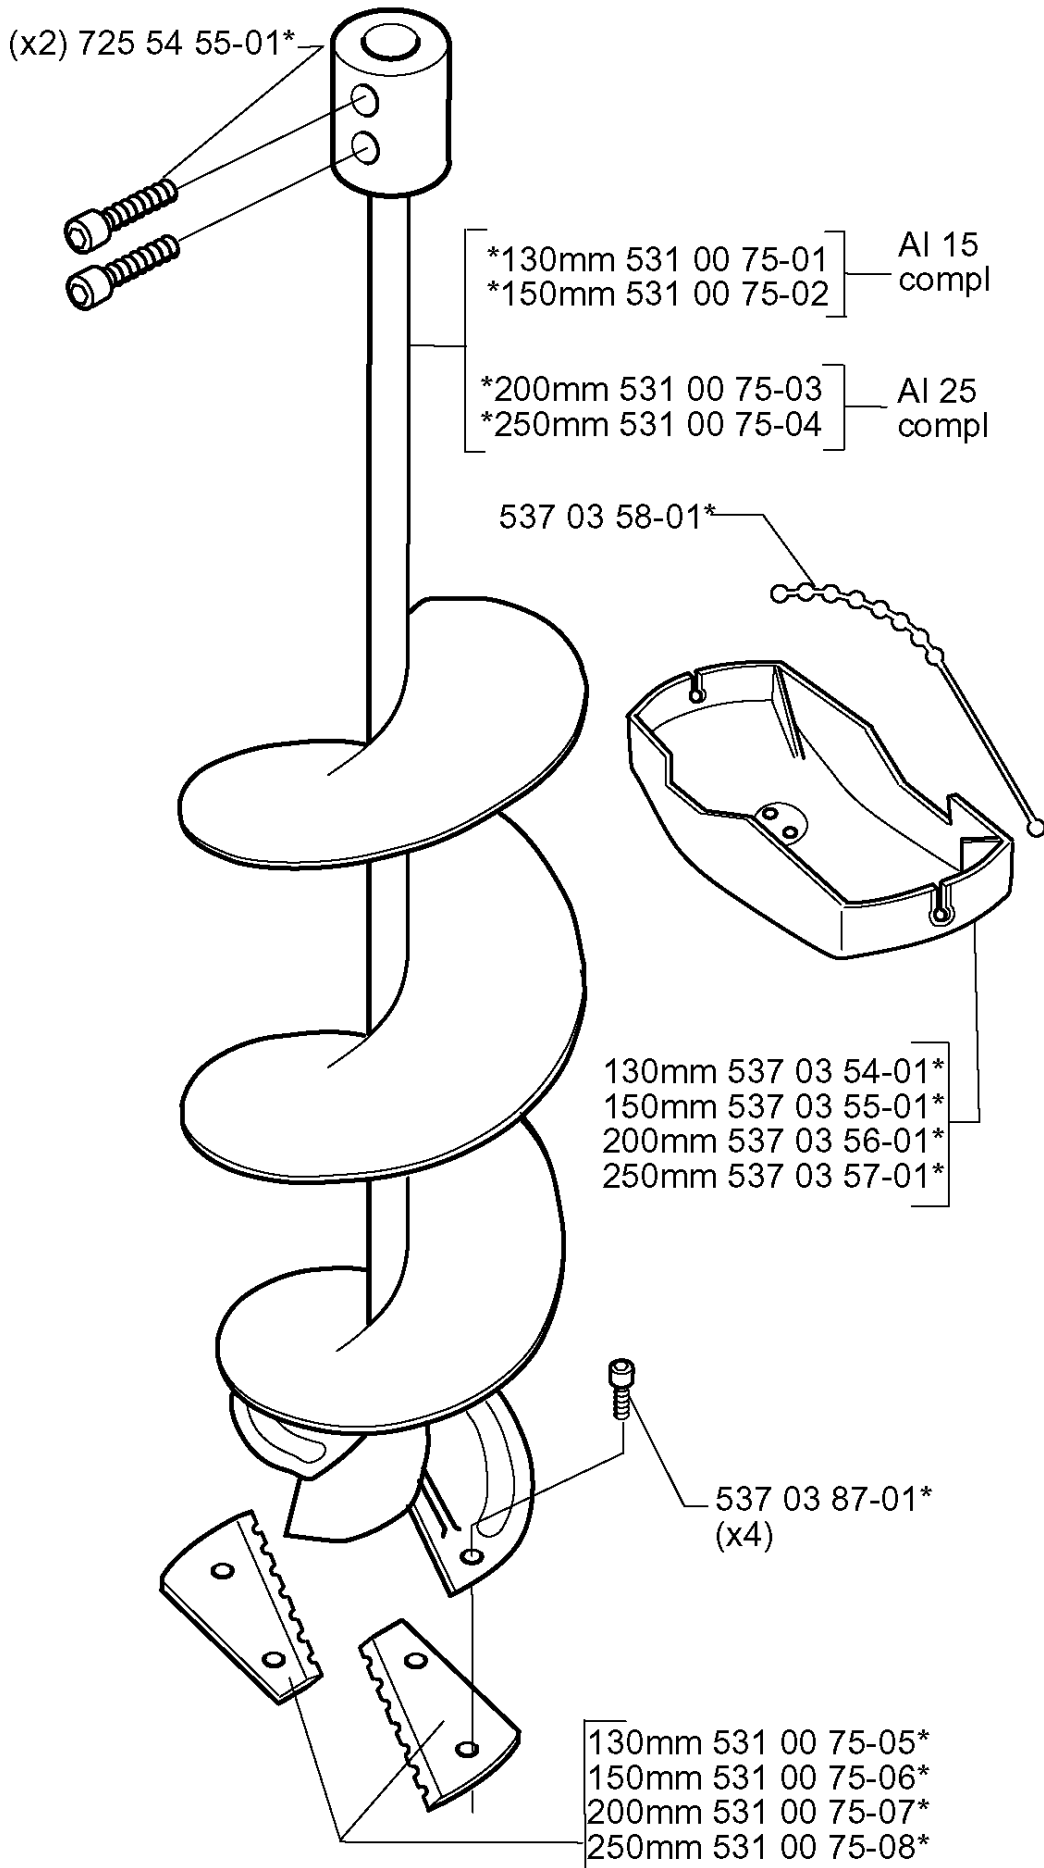

H *compl 503 77 34-01

STARTER

225 AI 25, 1998-09

Part No	Description	Remark	QTY KIT
502 20 06-01	SPRING CASSETTE ASSY		1
503 21 06-16	SCREW IHSCT		1
503 21 07-22	SCREW IHSCT		1
503 21 29-06	SCREW CCRPANT		1
503 23 00-35	WASHER		1
503 77 15-10	LABEL	AI 15	1
503 77 15-11	LABEL	AI 25	1
503 77 34-01	STARTER		1
503 77 35-01	STARTER HOUSING		1
503 77 53-01	STARTER PULLEY		1
505 30 51-25	STARTER CORD		1
530 03 71-60	STARTER HANDLE		1

J

GEAR CASE

225 AI 25, 1998-09

Part No	Description	Remark	QTY KIT
503 21 06-25	SCREW IHSCFT		4
503 21 71-16	SCREW IHSCFT		2
503 52 12-04	WASHER		1
503 71 40-05	CLUTCH ASSY		1
503 97 76-01	GEAR	AI 15	1
503 97 76-02	GEAR	AI 25	1
503 97 93-01	RULER		1
503 98 05-01	SPACER		1
503 98 06-01	SLEEVE		1
537 00 96-01	FLANGE		1
537 02 41-01	CLUTCH DRUM		1
725 53 68-55	SCREW IHSCM		1

K

DRILL

225 AI 25, 1998-09

Part No	Description	Remark	QTY KIT
531 00 75-01	DRILL	AI 15 130MM	1
531 00 75-02	DRILL	AI 15 150MM	1
531 00 75-03	DRILL	AI 25 200MM	1
531 00 75-04	DRILL	AI 25 250MM	1
531 00 75-05	CUTTING BLADE	130MM	1
531 00 75-06	CUTTING BLADE	150MM	1
531 00 75-07	CUTTING BLADE	200MM	1
531 00 75-08	CUTTING BLADE	250MM	1
537 03 54-01	GUARD	130MM	1
537 03 55-01	GUARD	150MM	1
537 03 56-01	GUARD	200MM	1
537 03 57-01	GUARD	250MM	1
537 03 58-01	STRAP		1
537 03 87-01	SCREW		4
725 54 55-01	SCREW IHSCM		2

*compl 503 73 87-01

HANDLE & CONTROLS

225 AI 25, 1998-09

Part No	Description	Remark	QTY KIT
502 19 93-02	SPRING		1
502 20 38-01	KNOB		1
502 21 12-01	STAPLE		1
503 21 07-22	SCREW IHSCT		1
503 23 00-24	WASHER		1
503 71 82-01	SWITCH		1
503 72 14-01	THROTTLE LOCKOUT		1
503 72 15-01	THROTTLE TRIGGER		1
503 73 87-01	CONTROL		1
503 74 32-01	HANDLE HALF		1
503 74 33-01	HANDLE HALF		1
503 97 92-01	PIPE CLAMP		1
503 98 71-01	WIRING		1
537 01 93-01	PIPE		1
537 01 94-01	HANDLE ASSY	AI 15	1
537 01 94-02	HANDLE ASSY	AI 25	1
725 23 81-51	SCREW EHHM		1