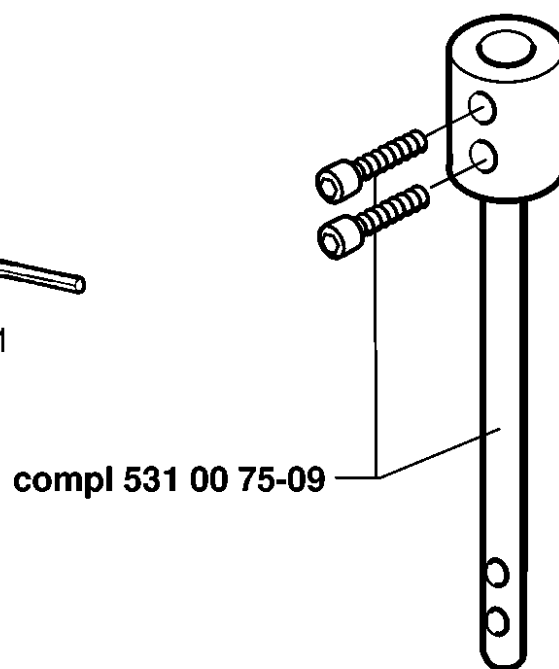

*compl 503 73 87-01

HANDLE & CONTROLS

225 AI 25, 1998-09

Part No	Description	Remark	QTY KIT
502 19 93-02	SPRING		1
502 20 38-01	KNOB		1
502 21 12-01	STAPLE		1
503 21 07-22	SCREW IHSCT		1
503 23 00-24	WASHER		1
503 71 82-01	SWITCH		1
503 72 14-01	THROTTLE LOCKOUT		1
503 72 15-01	THROTTLE TRIGGER		1
503 73 87-01	CONTROL		1
503 74 32-01	HANDLE HALF		1
503 74 33-01	HANDLE HALF		1
503 97 92-01	PIPE CLAMP		1
503 98 71-01	WIRING		1
537 01 93-01	PIPE		1
537 01 94-01	HANDLE ASSY	AI 15	1
537 01 94-02	HANDLE ASSY	AI 25	1
725 23 81-51	SCREW EHHM		1

M

compl 503 28 15-16 **Walbro WT 500**

CARBURETOR DETAILS

225 AI 25, 1998-09

Part No	Description	Remark	QTY KIT
501 46 69-01	SCREW		1
501 46 84-01	SPRING		1
501 46 85-01	BALL		1
501 46 87-01	SCREW		1
501 46 87-01	SCREW		1
501 46 87-01	SCREW		1
501 66 61-01	SCREEN		1
501 66 78-01	SPRING		1
502 10 30-01	DISTANCE		1
502 10 31-01	BUSHING		1
502 21 33-01	VALVE THROTTLE		1
502 21 35-01	SEAT INLET VALVE		1
502 21 37-01	FITTING		1
503 10 47-01	SCREW		1
503 10 87-01	SCREW		1
503 11 70-01	NEEDLE VALVE		1
503 52 42-01	NOZZLE ASSY		1
503 57 42-01	PLUG		1
503 62 52-01	SCREW ASSY		1
503 86 43-01	LEVER		1
503 89 67-01	DIAPHRAGM		1
503 91 39-01	LIMITER CAP		1
503 91 40-01	LIMITER CAP		1
503 91 51-01	NEEDLE		1
503 91 54-01	RETAINER		1
503 91 57-01	SPRING		1
503 91 58-01	NEEDLE		1
503 92 23-01	LIMITER CAP		1
503 99 44-01	COVER		1
503 99 45-01	SHAFT ASSY		1
503 99 46-01	SHAFT ASSY		1
503 99 47-01	SPRING		1
503 99 48-01	FITTING		1
504 13 08-07	DIAPHRAGM PUMP		1
504 13 09-06	GASKET		1
504 21 00-49	SPRING		1
504 21 00-50	SPRING		1
505 31 67-17	SCREW		1
505 31 67-45	SPRING		1
505 31 67-54	LOCK STYRMEMBRAN		1
505 31 67-82	LEVER		1
505 52 01-10	GASKET		1
505 52 01-25	PIN		1
505 52 01-27	LEVER		1
506 02 81-01	VALVE		1

N Accessories
Zubehöre
Accessoires
Acessorios
Tillbehör

ACCESSORIES

225 AI 25, 1998-09

Part No	Description	Remark	QTY KIT
501 69 17-01	COMBINATION WRENCH		1
502 21 58-01	WRENCH		1
531 00 75-09	EXTENSION		1