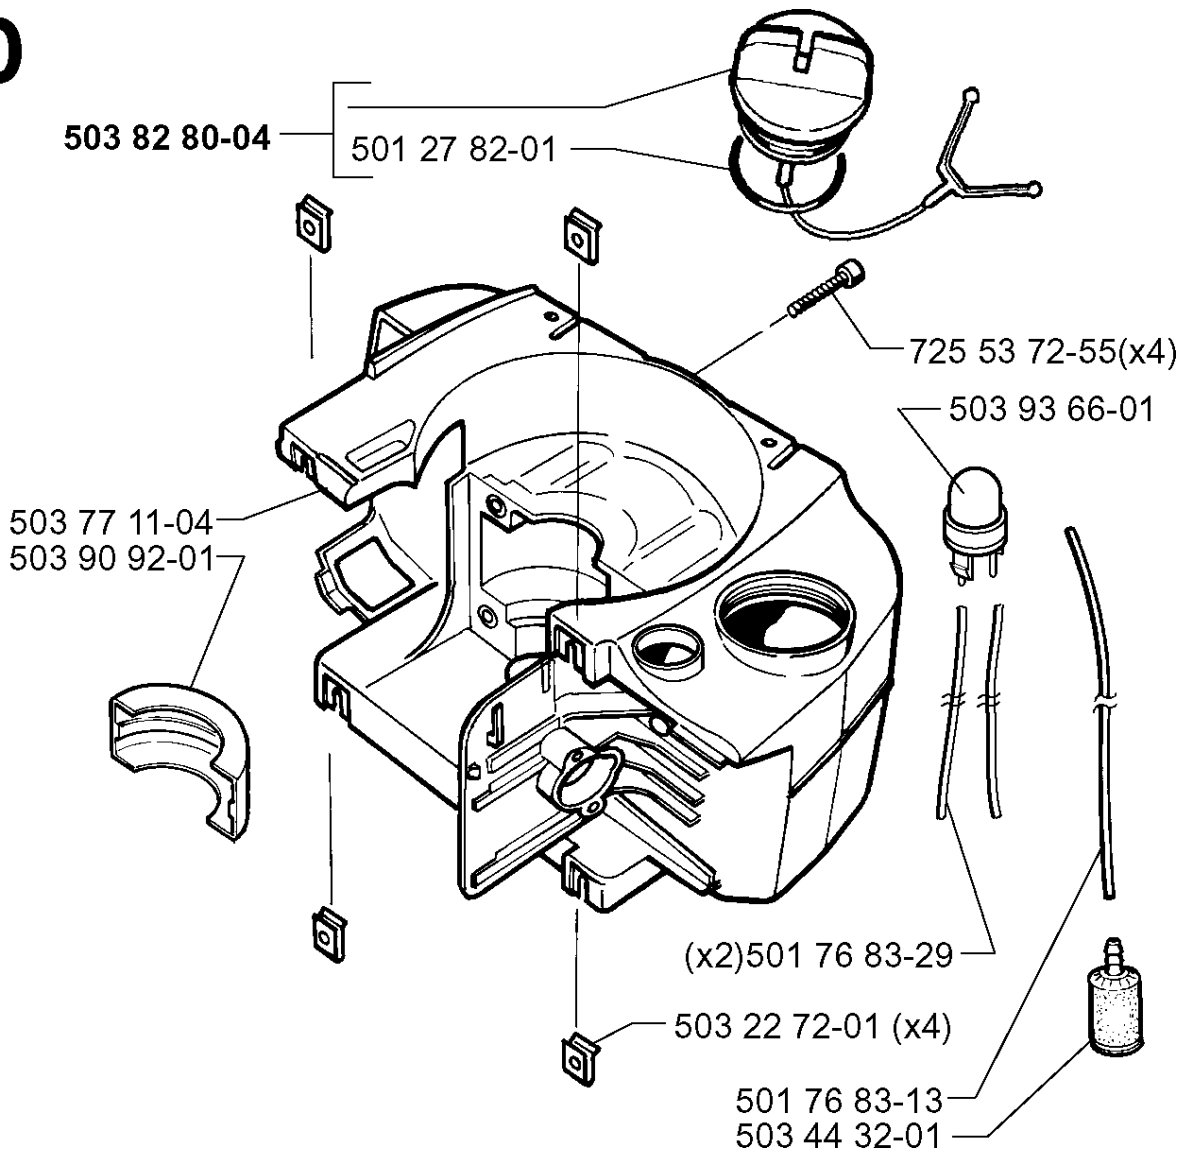

B

***compl 503 79 06-01**

IGNITION SYSTEM

225 AI 25, 1998-09

Part No	Description	Remark	QTY KIT
501 48 54-02	SPARK PLUG CAP		1
503 20 25-16	SCREW IHSCM		1
503 22 10-11	HEXAGON NUT		1
503 23 01-01	WASHER		1
503 24 44-01	FLAT PIN		1
503 79 05-01	RIVET		1
503 79 06-01	FLYWHEEL		1
503 81 24-01	STARTER PAWL		1
503 81 29-01	SPRING		1
503 84 32-01	IGNITION MODULE		1

CRANKSHAFT

225 AI 25, 1998-09

Part No	Description	Remark	QTY KIT
503 71 22-01	BEARING		1
503 72 44-04	CRANKSHAFT ASSY		1
503 90 95-01	CUP		1
503 90 95-01	CUP		1
503 91 07-01	BEARING CAGE		1
503 91 07-01	BEARING CAGE		1
503 91 34-01	BEARING CAGE		1
503 91 34-01	BEARING CAGE		1
738 22 01-25	BALL BEARING		1
738 22 01-25	BALL BEARING		1

D

CRANKCASE

225 AI 25, 1998-09

Part No	Description	Remark	QTY KIT
501 27 82-01	GASKET		1
501 76 83-13	FUEL HOSE		1
501 76 83-29	FUEL HOSE		2
503 22 72-01	SPEED NUT		4
503 44 32-01	FUEL FILTER		1
503 77 11-04	CRANKCASE		1
503 82 80-04	TANK CAP ASSY		1
503 90 92-01	INSERT		1
503 93 66-01	PURGE		1
725 53 72-55	SCREW IHSCM		4

E

compl 503 72 45-02*

CYLINDER PISTON

225 AI 25, 1998-09

Part No	Description	Remark	QTY KIT
503 23 51-08	SPARK PLUG	CHAMPION RCJ 7Y	1
503 23 51-11	SPARK PLUG	NGK BPMR 7A	1
503 28 90-30	PISTON RING		1
503 49 21-02	GASKET		1
503 71 22-01	BEARING		1
503 72 45-02	PISTON		1
503 85 97-02	PISTON ASSY		1
737 44 08-00	CIRCLIP		1