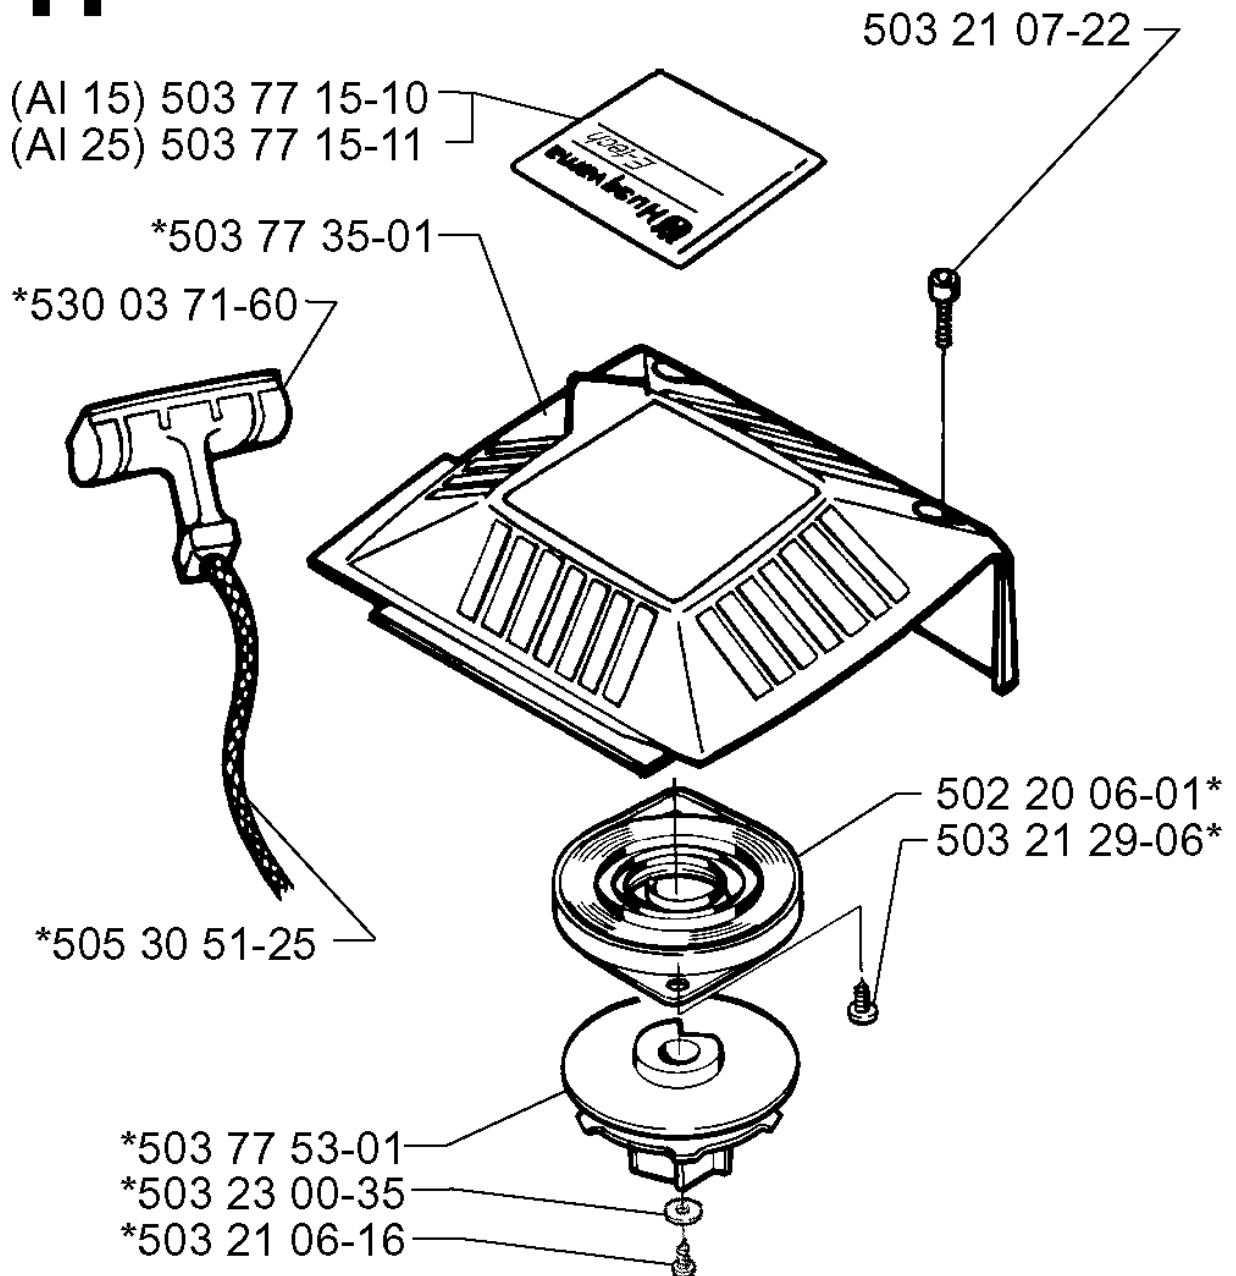

G

CARBURETOR & AIR FILTER

225 AI 25, 1998-09

Part No	Description	Remark	QTY KIT
502 19 84-01	INLET PIPE		1
502 19 86-02	AIR FILTER		1
502 20 40-01	KNOB		1
502 20 65-02	SCREW EHHM		1
502 21 23-01	SUPPORT RING		1
503 21 07-50	SCREW IHSCFT		1
503 28 15-16	CARBURETTOR	WT 500	1
503 71 59-01	FILTER HOLDER		1
503 71 60-01	FILTER COVER		1
503 71 63-01	CHOKE CONTROL		1
721 23 14-01	NUT		1

H *compl 503 77 34-01

STARTER

225 AI 25, 1998-09

Part No	Description	Remark	QTY KIT
502 20 06-01	SPRING CASSETTE ASSY		1
503 21 06-16	SCREW IHSCT		1
503 21 07-22	SCREW IHSCT		1
503 21 29-06	SCREW CCRPANT		1
503 23 00-35	WASHER		1
503 77 15-10	LABEL	AI 15	1
503 77 15-11	LABEL	AI 25	1
503 77 34-01	STARTER		1
503 77 35-01	STARTER HOUSING		1
503 77 53-01	STARTER PULLEY		1
505 30 51-25	STARTER CORD		1
530 03 71-60	STARTER HANDLE		1