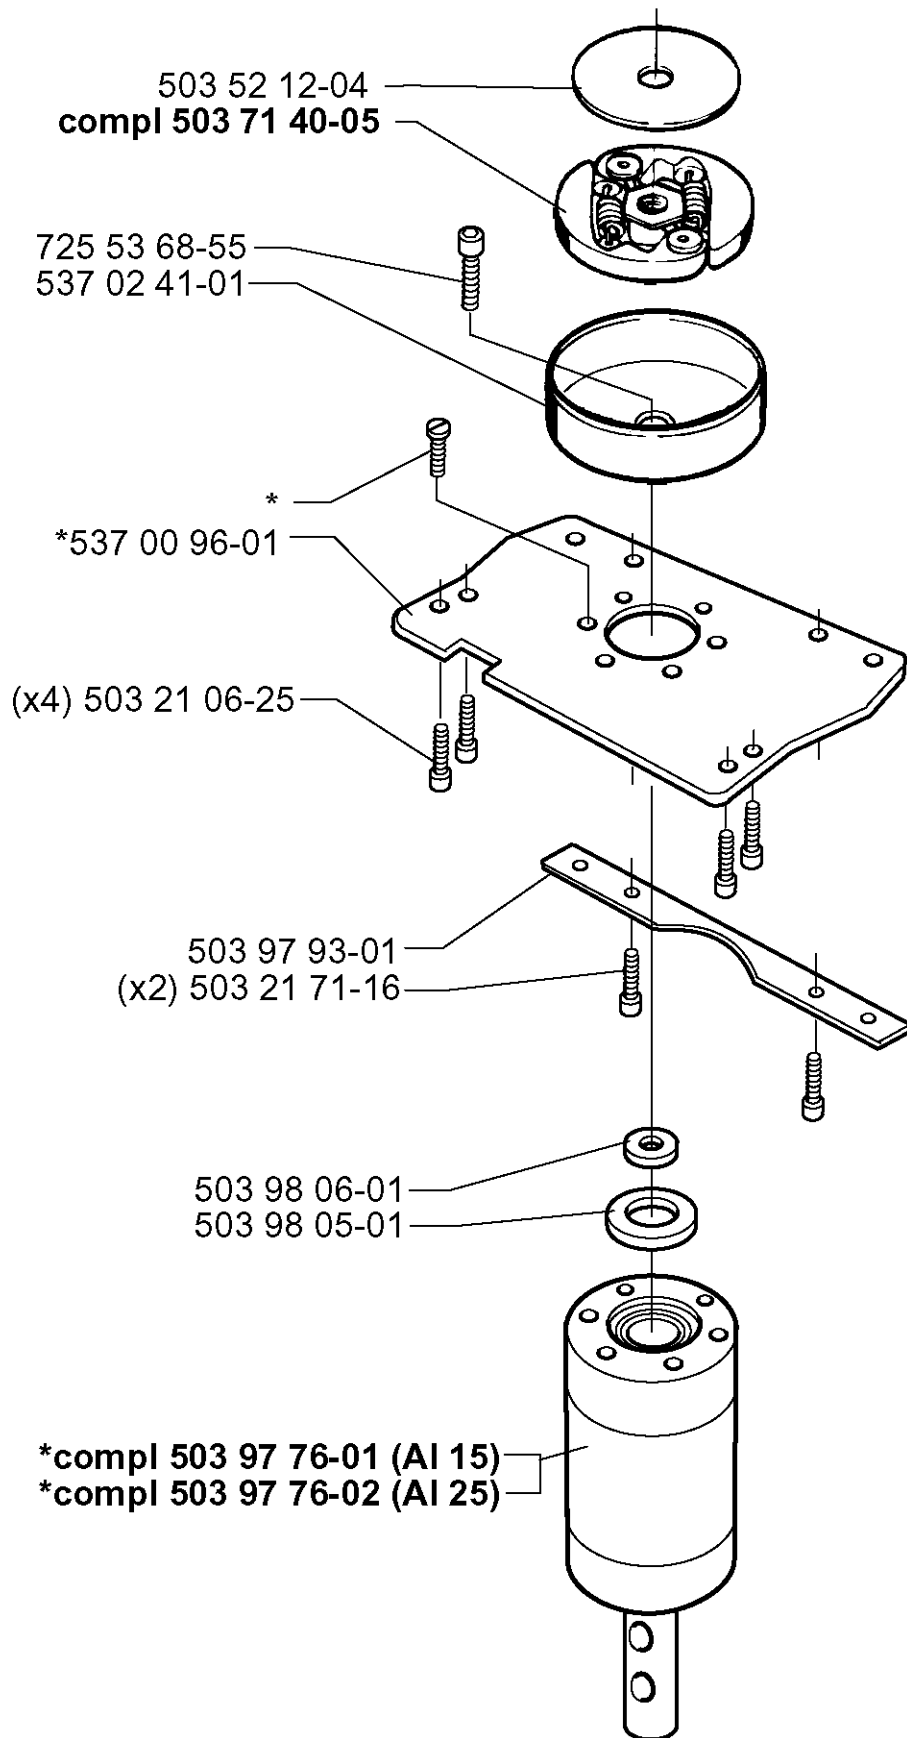

E

compl 503 72 45-02*

CYLINDER PISTON

225 AI 25, 1998-09

Part No	Description	Remark	QTY KIT
503 23 51-08	SPARK PLUG	CHAMPION RCJ 7Y	1
503 23 51-11	SPARK PLUG	NGK BPMR 7A	1
503 28 90-30	PISTON RING		1
503 49 21-02	GASKET		1
503 71 22-01	BEARING		1
503 72 45-02	PISTON		1
503 85 97-02	PISTON ASSY		1
737 44 08-00	CIRCLIP		1

G

CARBURETOR & AIR FILTER

225 AI 25, 1998-09

Part No	Description	Remark	QTY KIT
502 19 84-01	INLET PIPE		1
502 19 86-02	AIR FILTER		1
502 20 40-01	KNOB		1
502 20 65-02	SCREW EHHM		1
502 21 23-01	SUPPORT RING		1
503 21 07-50	SCREW IHSCFT		1
503 28 15-16	CARBURETTOR	WT 500	1
503 71 59-01	FILTER HOLDER		1
503 71 60-01	FILTER COVER		1
503 71 63-01	CHOKE CONTROL		1
721 23 14-01	NUT		1

H *compl 503 77 34-01

STARTER

225 AI 25, 1998-09

Part No	Description	Remark	QTY KIT
502 20 06-01	SPRING CASSETTE ASSY		1
503 21 06-16	SCREW IHSCT		1
503 21 07-22	SCREW IHSCT		1
503 21 29-06	SCREW CCRPANT		1
503 23 00-35	WASHER		1
503 77 15-10	LABEL	AI 15	1
503 77 15-11	LABEL	AI 25	1
503 77 34-01	STARTER		1
503 77 35-01	STARTER HOUSING		1
503 77 53-01	STARTER PULLEY		1
505 30 51-25	STARTER CORD		1
530 03 71-60	STARTER HANDLE		1

J

GEAR CASE

225 AI 25, 1998-09

Part No	Description	Remark	QTY KIT
503 21 06-25	SCREW IHSCFT		4
503 21 71-16	SCREW IHSCFT		2
503 52 12-04	WASHER		1
503 71 40-05	CLUTCH ASSY		1
503 97 76-01	GEAR	AI 15	1
503 97 76-02	GEAR	AI 25	1
503 97 93-01	RULER		1
503 98 05-01	SPACER		1
503 98 06-01	SLEEVE		1
537 00 96-01	FLANGE		1
537 02 41-01	CLUTCH DRUM		1
725 53 68-55	SCREW IHSCM		1