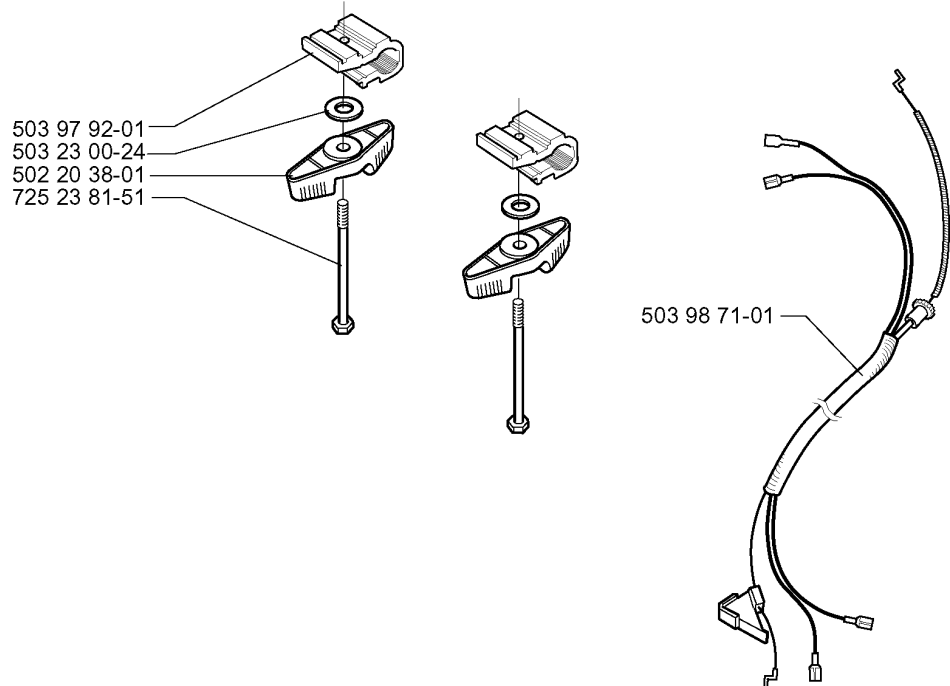

J

GEAR CASE

225 AI 25, 1998-09

Part No	Description	Remark	QTY KIT
503 21 06-25	SCREW IHSCFT		4
503 21 71-16	SCREW IHSCFT		2
503 52 12-04	WASHER		1
503 71 40-05	CLUTCH ASSY		1
503 97 76-01	GEAR	AI 15	1
503 97 76-02	GEAR	AI 25	1
503 97 93-01	RULER		1
503 98 05-01	SPACER		1
503 98 06-01	SLEEVE		1
537 00 96-01	FLANGE		1
537 02 41-01	CLUTCH DRUM		1
725 53 68-55	SCREW IHSCM		1

K

DRILL

225 AI 25, 1998-09

Part No	Description	Remark	QTY KIT
531 00 75-01	DRILL	AI 15 130MM	1
531 00 75-02	DRILL	AI 15 150MM	1
531 00 75-03	DRILL	AI 25 200MM	1
531 00 75-04	DRILL	AI 25 250MM	1
531 00 75-05	CUTTING BLADE	130MM	1
531 00 75-06	CUTTING BLADE	150MM	1
531 00 75-07	CUTTING BLADE	200MM	1
531 00 75-08	CUTTING BLADE	250MM	1
537 03 54-01	GUARD	130MM	1
537 03 55-01	GUARD	150MM	1
537 03 56-01	GUARD	200MM	1
537 03 57-01	GUARD	250MM	1
537 03 58-01	STRAP		1
537 03 87-01	SCREW		4
725 54 55-01	SCREW IHSCM		2

*compl 503 73 87-01

HANDLE & CONTROLS

225 AI 25, 1998-09

Part No	Description	Remark	QTY KIT
502 19 93-02	SPRING		1
502 20 38-01	KNOB		1
502 21 12-01	STAPLE		1
503 21 07-22	SCREW IHSCT		1
503 23 00-24	WASHER		1
503 71 82-01	SWITCH		1
503 72 14-01	THROTTLE LOCKOUT		1
503 72 15-01	THROTTLE TRIGGER		1
503 73 87-01	CONTROL		1
503 74 32-01	HANDLE HALF		1
503 74 33-01	HANDLE HALF		1
503 97 92-01	PIPE CLAMP		1
503 98 71-01	WIRING		1
537 01 93-01	PIPE		1
537 01 94-01	HANDLE ASSY	AI 15	1
537 01 94-02	HANDLE ASSY	AI 25	1
725 23 81-51	SCREW EHHM		1