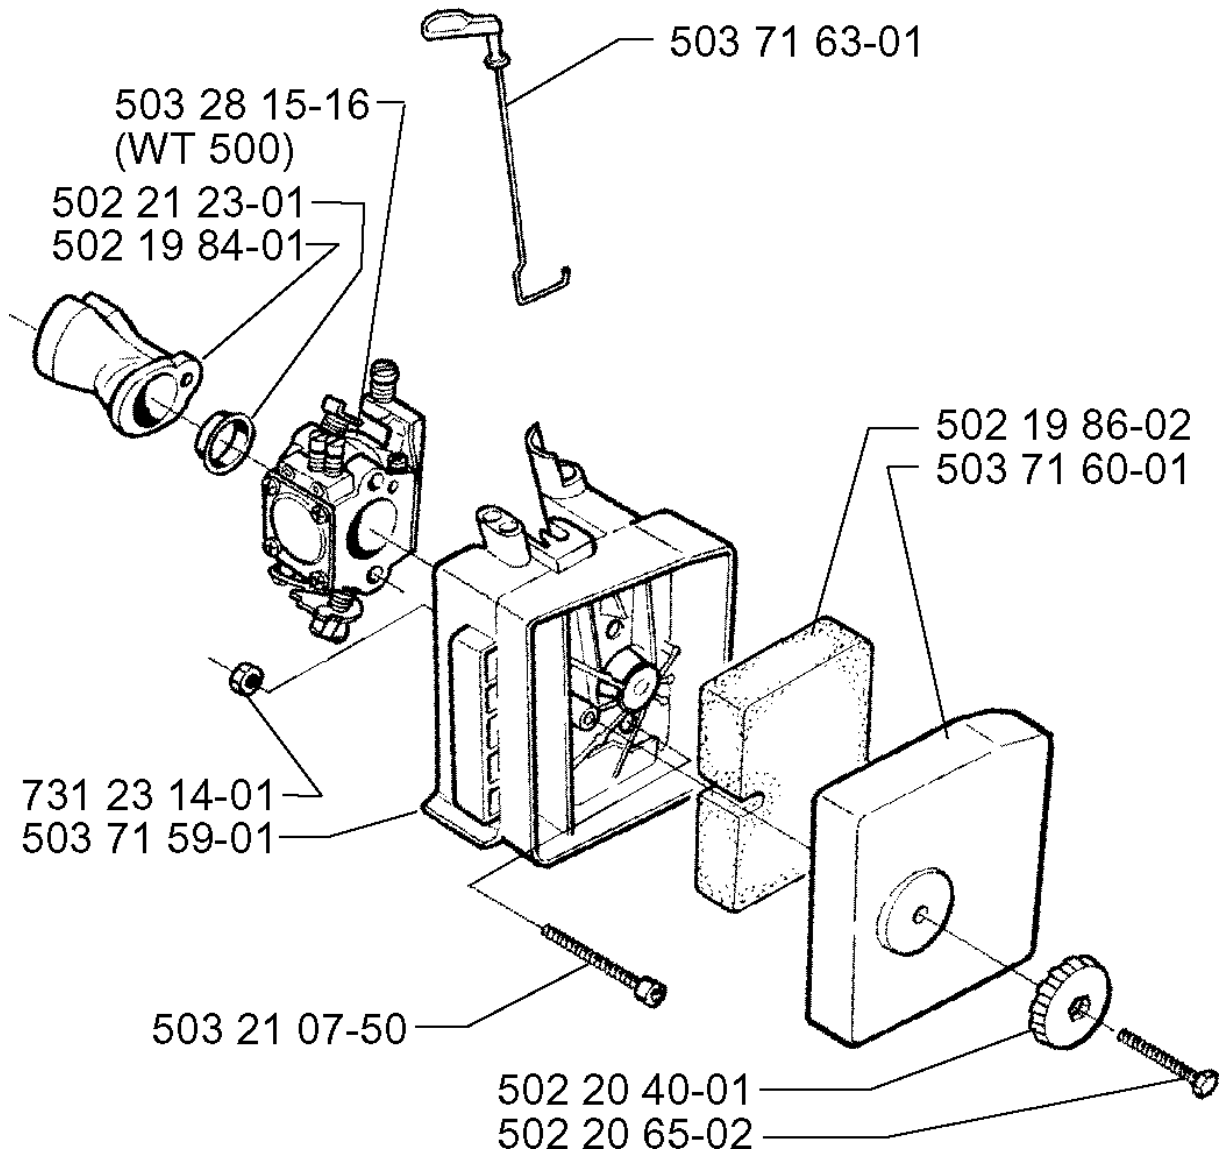

E

compl 503 72 45-02*

CYLINDER PISTON

225 AI 25, 1998-09

Part No	Description	Remark	QTY KIT
503 23 51-08	SPARK PLUG	CHAMPION RCJ 7Y	1
503 23 51-11	SPARK PLUG	NGK BPMR 7A	1
503 28 90-30	PISTON RING		1
503 49 21-02	GASKET		1
503 71 22-01	BEARING		1
503 72 45-02	PISTON		1
503 85 97-02	PISTON ASSY		1
737 44 08-00	CIRCLIP		1

F

COVER

225 AI 25, 1998-09

Part No	Description	Remark	QTY KIT
502 21 26-23	DECAL	AI 15	1
502 21 26-24	DECAL	AI 25	1
503 21 44-25	SCREW IHSCFTO		4
503 77 14-02	HEAT PROTECTOR		1
503 78 86-02	CYLINDER COVER		1
537 03 08-01	WINTER COVER		1

G

CARBURETOR & AIR FILTER

225 AI 25, 1998-09

Part No	Description	Remark	QTY KIT
502 19 84-01	INLET PIPE		1
502 19 86-02	AIR FILTER		1
502 20 40-01	KNOB		1
502 20 65-02	SCREW EHHM		1
502 21 23-01	SUPPORT RING		1
503 21 07-50	SCREW IHSCFT		1
503 28 15-16	CARBURETTOR	WT 500	1
503 71 59-01	FILTER HOLDER		1
503 71 60-01	FILTER COVER		1
503 71 63-01	CHOKE CONTROL		1
721 23 14-01	NUT		1