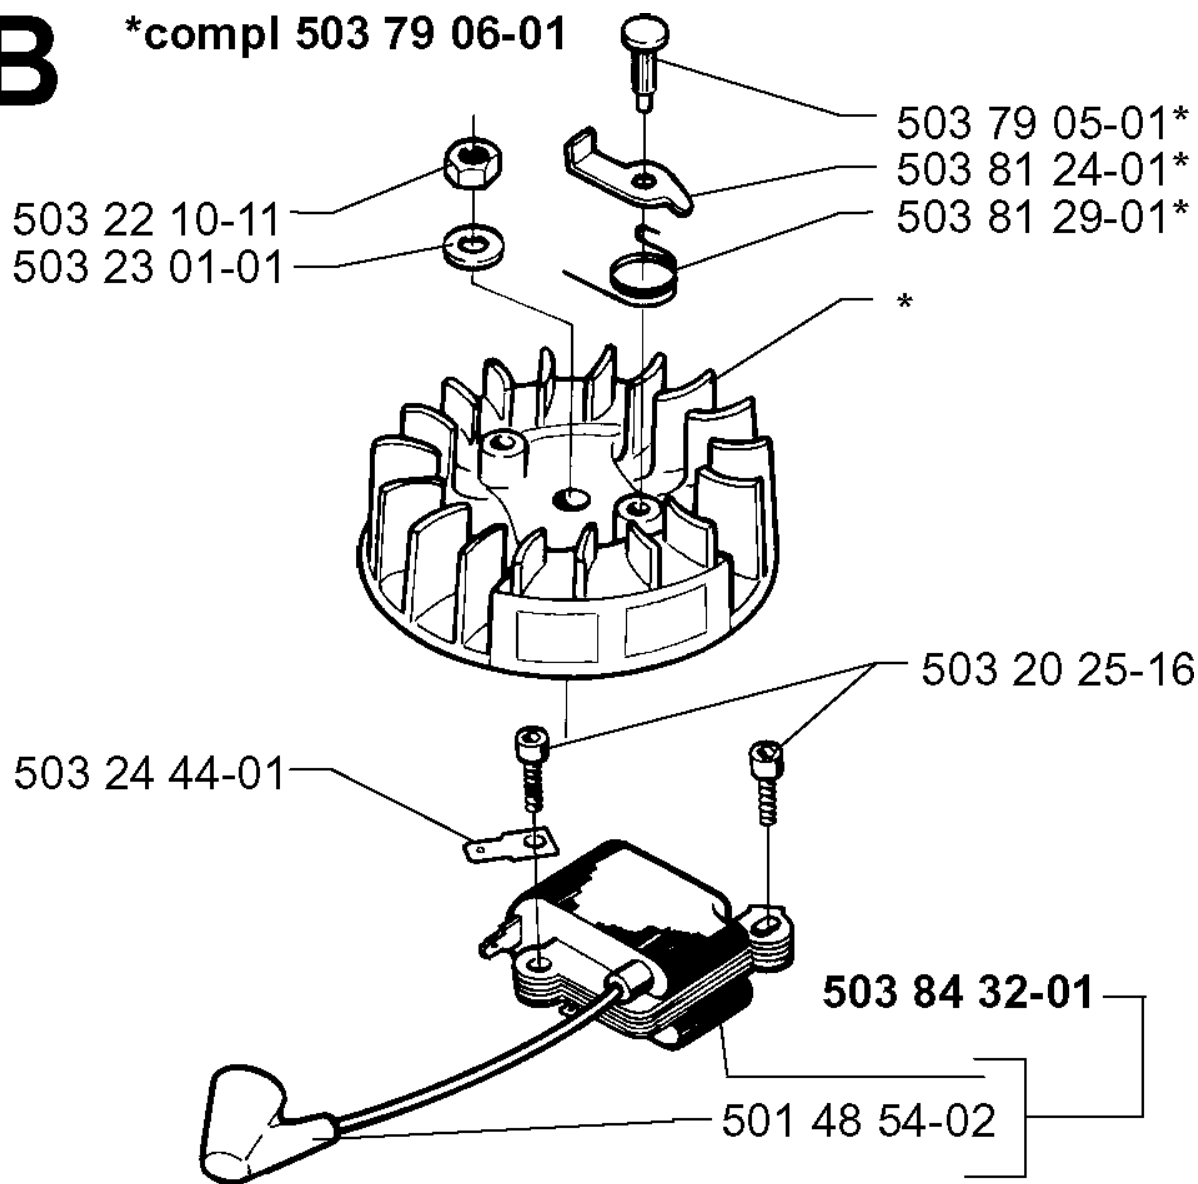

SPARE PARTS LIST

ICE AUGERS

225 AI 25, 1998-09

A

***compl 503 90 48-01**

503 20 21-63

503 90 50-01*

725 52 87-55

B

***compl 503 79 06-01**

IGNITION SYSTEM

225 AI 25, 1998-09

Part No	Description	Remark	QTY KIT
501 48 54-02	SPARK PLUG CAP		1
503 20 25-16	SCREW IHSCM		1
503 22 10-11	HEXAGON NUT		1
503 23 01-01	WASHER		1
503 24 44-01	FLAT PIN		1
503 79 05-01	RIVET		1
503 79 06-01	FLYWHEEL		1
503 81 24-01	STARTER PAWL		1
503 81 29-01	SPRING		1
503 84 32-01	IGNITION MODULE		1

CRANKSHAFT

225 AI 25, 1998-09

Part No	Description	Remark	QTY KIT
503 71 22-01	BEARING		1
503 72 44-04	CRANKSHAFT ASSY		1
503 90 95-01	CUP		1
503 90 95-01	CUP		1
503 91 07-01	BEARING CAGE		1
503 91 07-01	BEARING CAGE		1
503 91 34-01	BEARING CAGE		1
503 91 34-01	BEARING CAGE		1
738 22 01-25	BALL BEARING		1
738 22 01-25	BALL BEARING		1

D

CRANKCASE

225 AI 25, 1998-09

Part No	Description	Remark	QTY KIT
501 27 82-01	GASKET		1
501 76 83-13	FUEL HOSE		1
501 76 83-29	FUEL HOSE		2
503 22 72-01	SPEED NUT		4
503 44 32-01	FUEL FILTER		1
503 77 11-04	CRANKCASE		1
503 82 80-04	TANK CAP ASSY		1
503 90 92-01	INSERT		1
503 93 66-01	PURGE		1
725 53 72-55	SCREW IHSCM		4