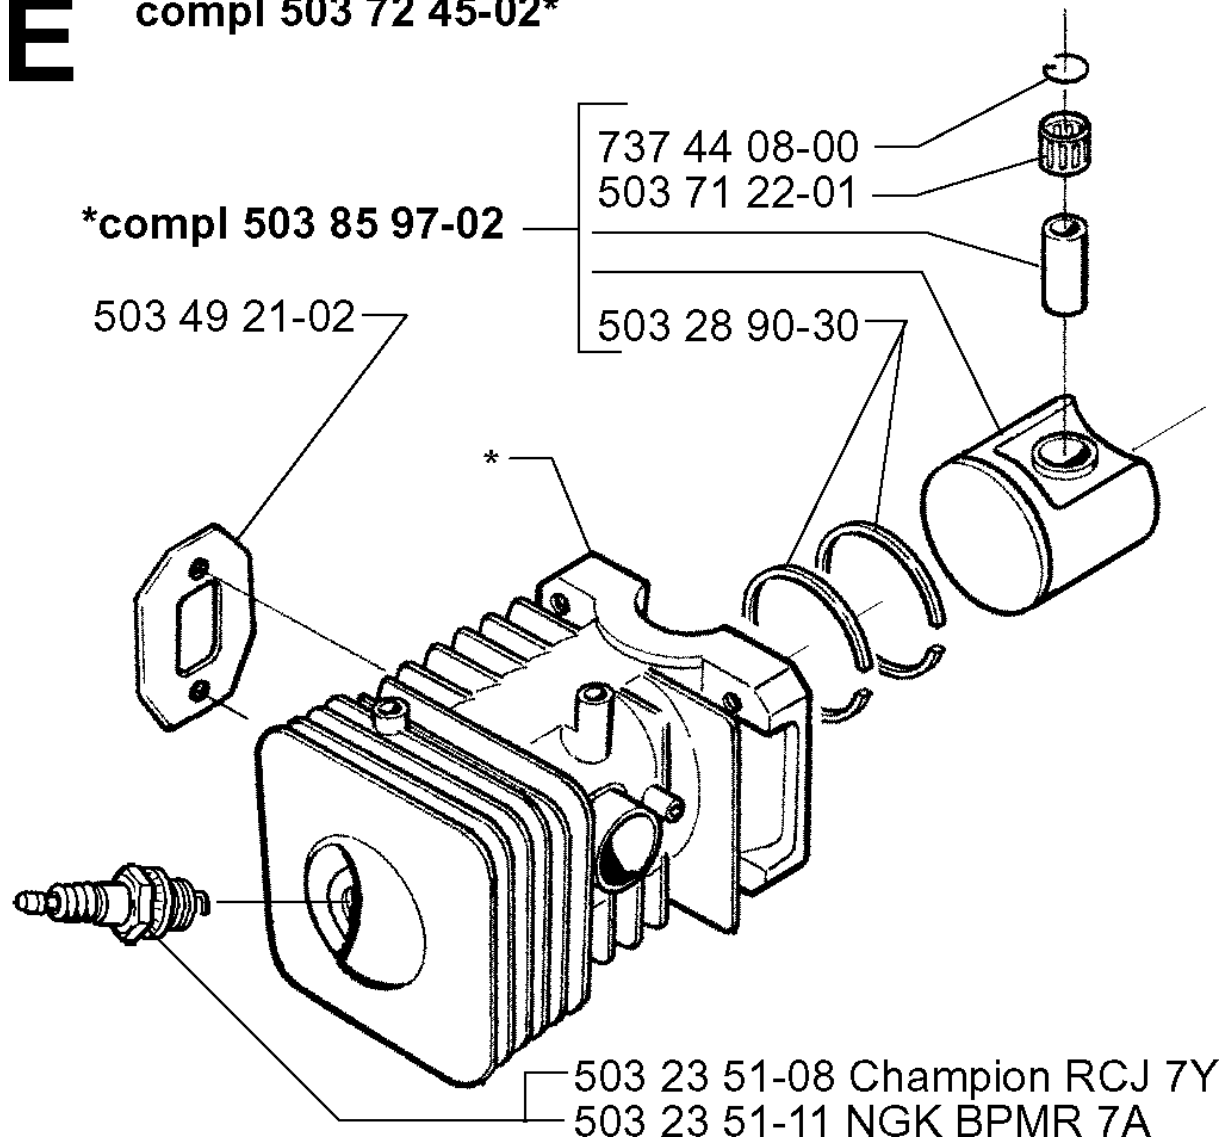

B

***compl 503 79 06-01**

IGNITION SYSTEM

225 AI 25, 1998-09

Part No	Description	Remark	QTY KIT
501 48 54-02	SPARK PLUG CAP		1
503 20 25-16	SCREW IHSCM		1
503 22 10-11	HEXAGON NUT		1
503 23 01-01	WASHER		1
503 24 44-01	FLAT PIN		1
503 79 05-01	RIVET		1
503 79 06-01	FLYWHEEL		1
503 81 24-01	STARTER PAWL		1
503 81 29-01	SPRING		1
503 84 32-01	IGNITION MODULE		1

CRANKSHAFT

225 AI 25, 1998-09

Part No	Description	Remark	QTY KIT
503 71 22-01	BEARING		1
503 72 44-04	CRANKSHAFT ASSY		1
503 90 95-01	CUP		1
503 90 95-01	CUP		1
503 91 07-01	BEARING CAGE		1
503 91 07-01	BEARING CAGE		1
503 91 34-01	BEARING CAGE		1
503 91 34-01	BEARING CAGE		1
738 22 01-25	BALL BEARING		1
738 22 01-25	BALL BEARING		1

D

CRANKCASE

225 AI 25, 1998-09

Part No	Description	Remark	QTY KIT
501 27 82-01	GASKET		1
501 76 83-13	FUEL HOSE		1
501 76 83-29	FUEL HOSE		2
503 22 72-01	SPEED NUT		4
503 44 32-01	FUEL FILTER		1
503 77 11-04	CRANKCASE		1
503 82 80-04	TANK CAP ASSY		1
503 90 92-01	INSERT		1
503 93 66-01	PURGE		1
725 53 72-55	SCREW IHSCM		4

E

compl 503 72 45-02*

CYLINDER PISTON

225 AI 25, 1998-09

Part No	Description	Remark	QTY KIT
503 23 51-08	SPARK PLUG	CHAMPION RCJ 7Y	1
503 23 51-11	SPARK PLUG	NGK BPMR 7A	1
503 28 90-30	PISTON RING		1
503 49 21-02	GASKET		1
503 71 22-01	BEARING		1
503 72 45-02	PISTON		1
503 85 97-02	PISTON ASSY		1
737 44 08-00	CIRCLIP		1