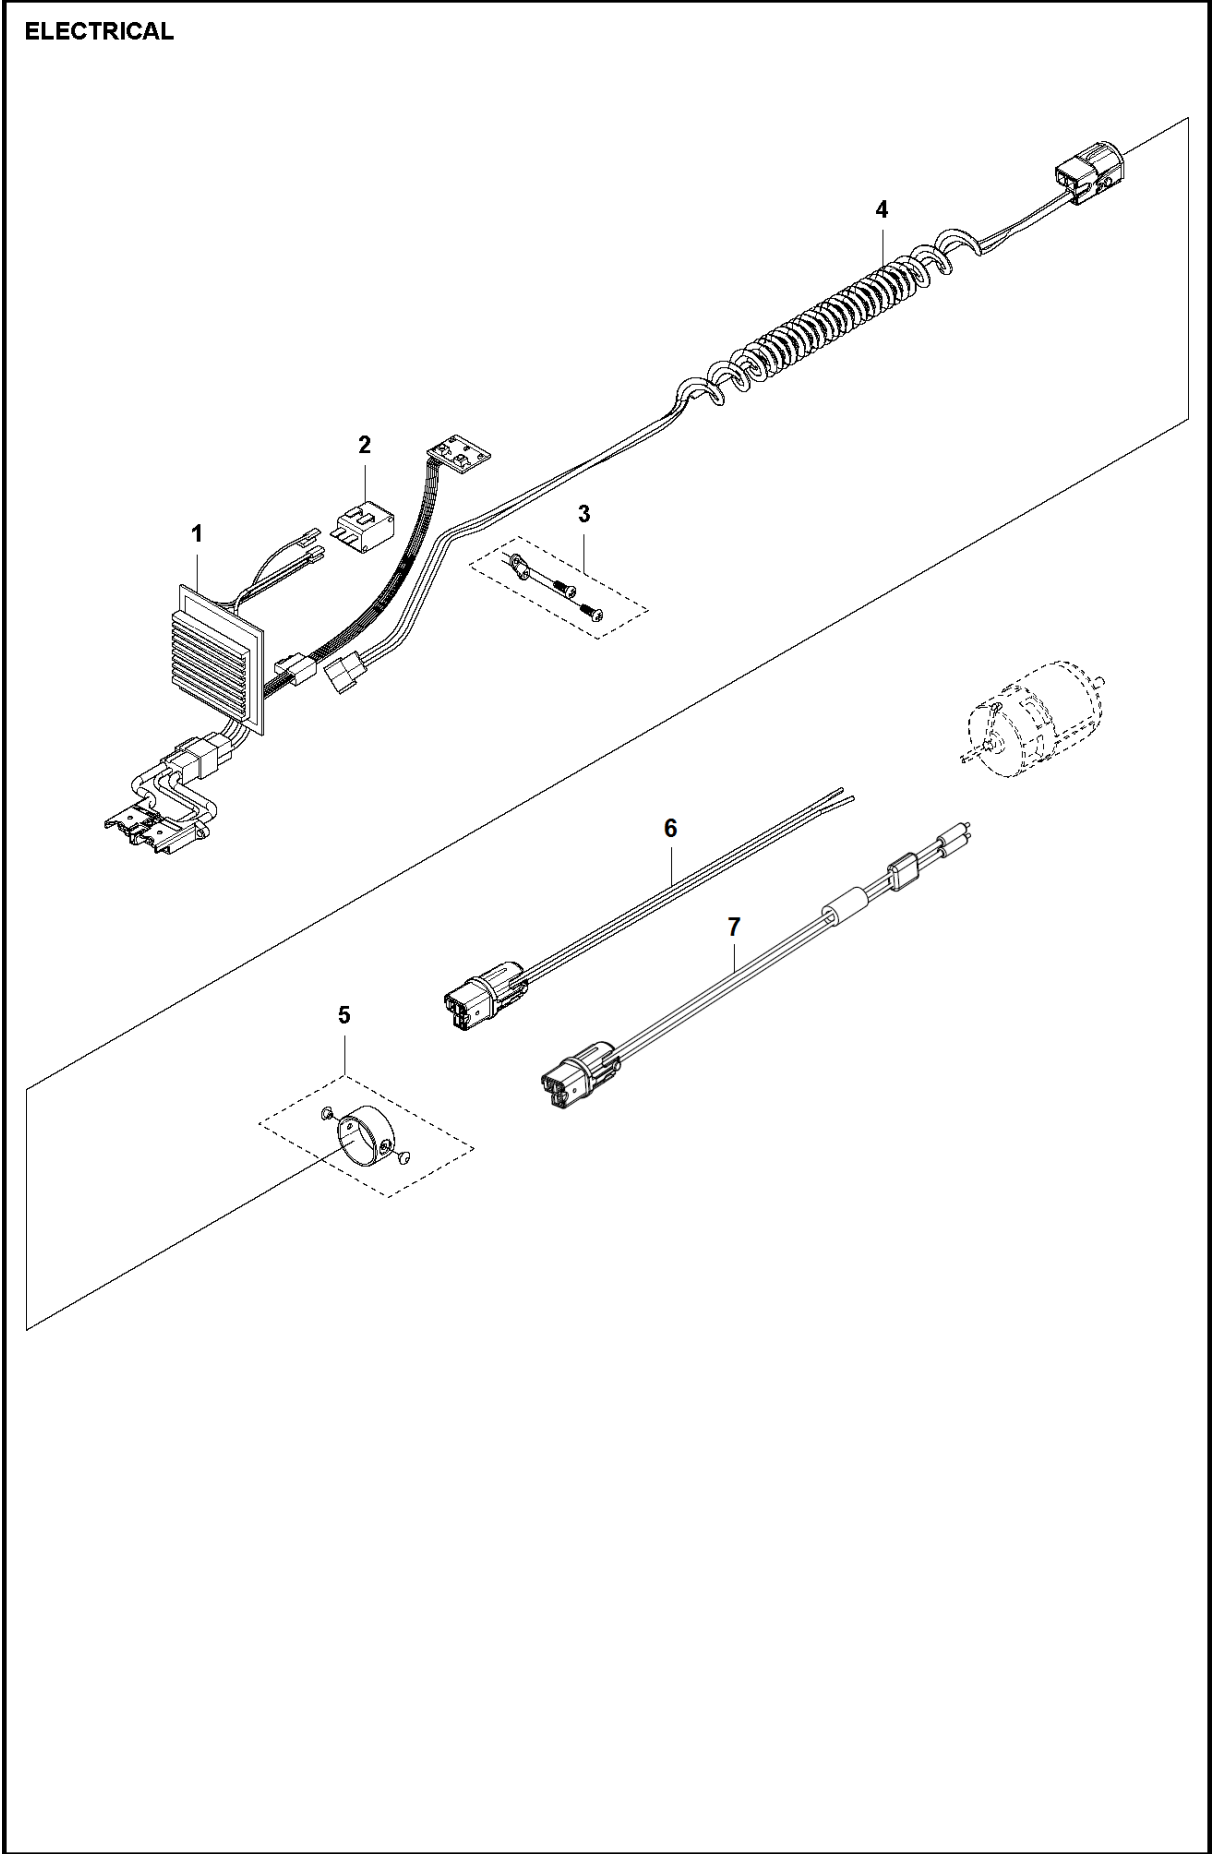

ELECTRICAL
USA: (967867901, 967867902), 2018-06

115iPT4, 967868001, 967868002.

Ref	Part No	Description	Remark	QTY KIT
1	596 26 27-01	CONTROL UNIT		1
2	596 26 28-01	SWITCH		1
3	596 26 23-01	PRESSURE PLATE		1
4	596 26 29-01	CABLE ASSY		1
5	596 26 24-01	RING		1
6	596 26 30-01	CONNECTOR	ONLY FOR US MARKET	1
7	597 72 47-01	CONNECTOR		1