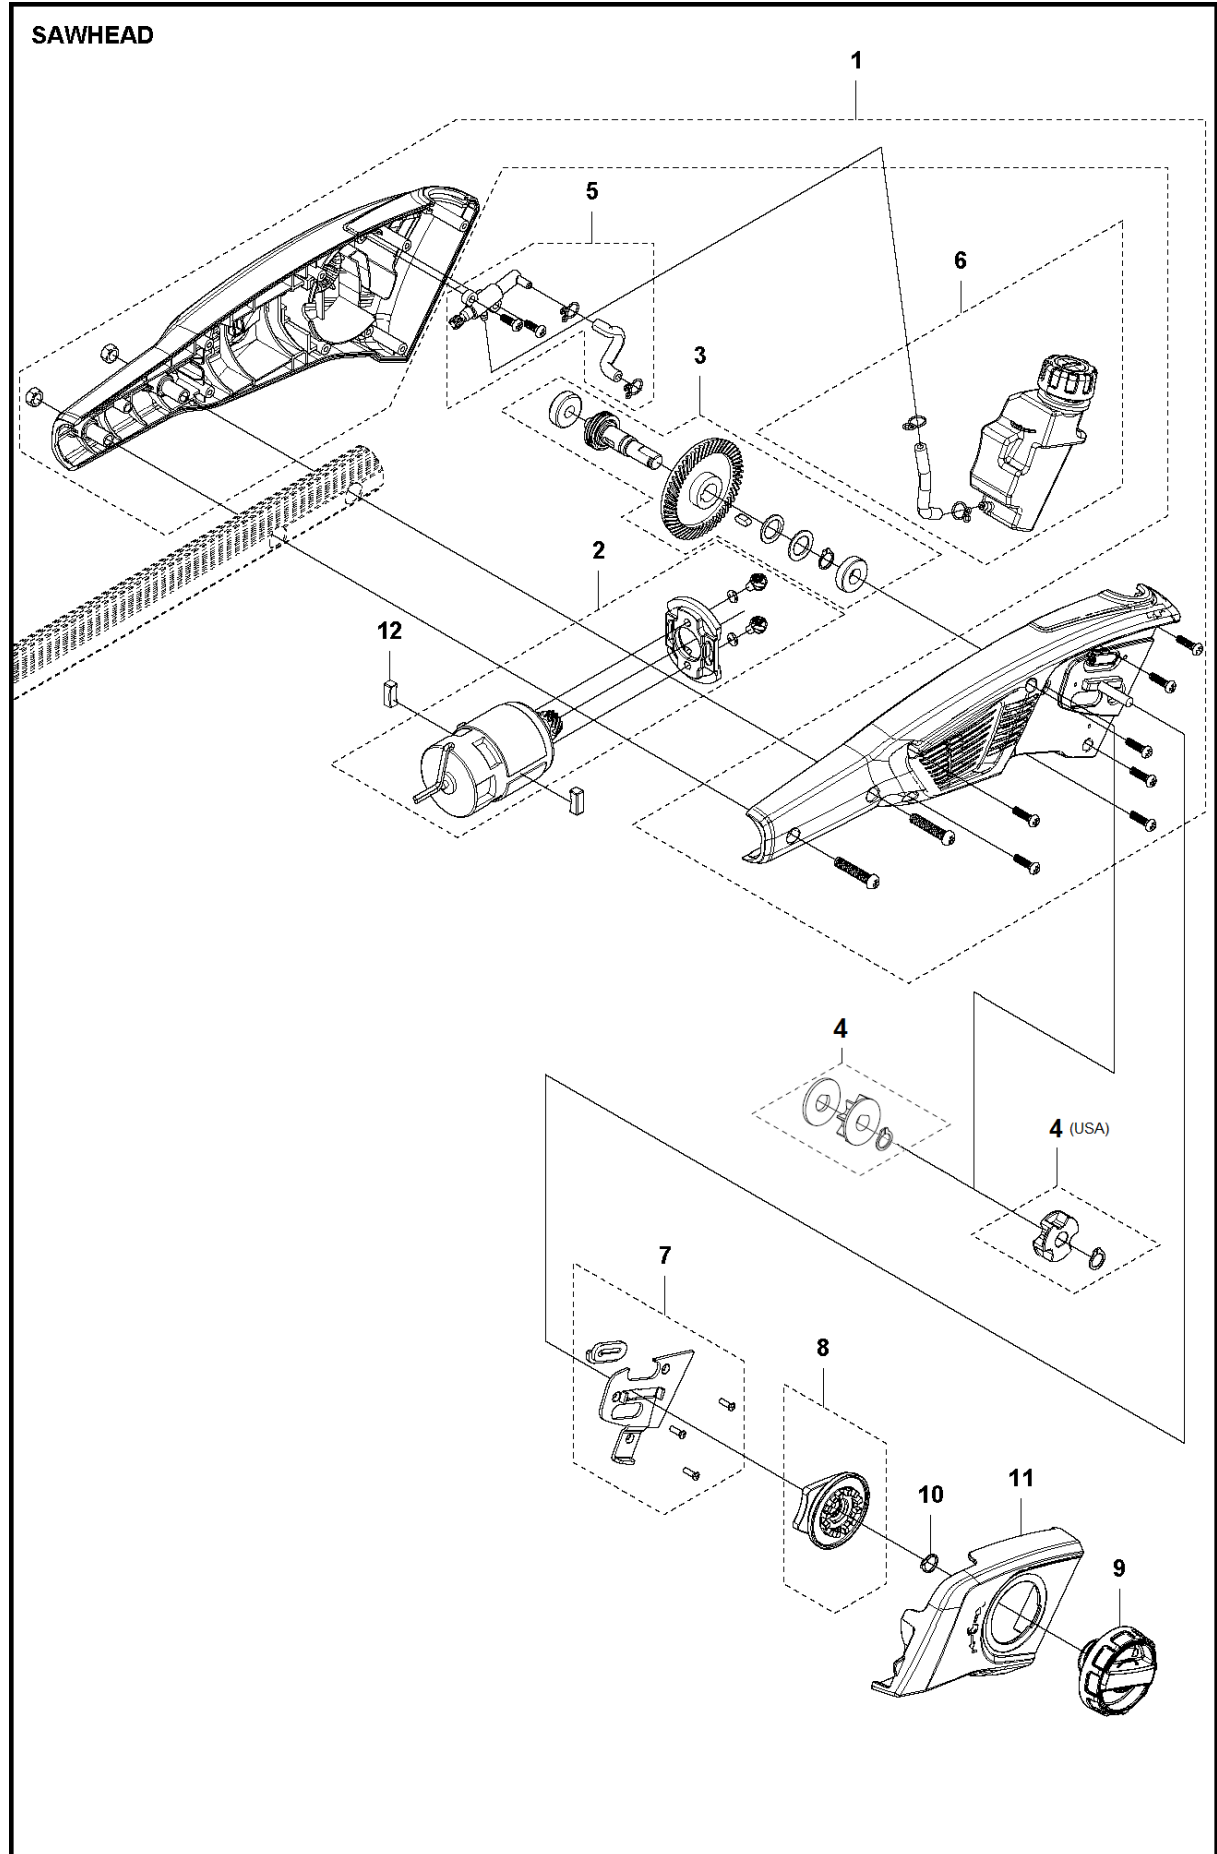

SAW HEAD

115iPT4, 967868001, 967868002.

USA: (967867901, 967867902), 2018-06

Ref	Part No	Description	Remark	QTY KIT
1	596 26 05-01	COVER ASSY		1
2	596 26 17-01	MOTOR ASSY		1
3	596 26 08-01	GEAR ASSY		1
4	596 26 09-01	SPROCKET	ONLY FOR US MARKET	1
4	597 72 48-01	SPROCKET		1
5	596 26 10-01	OIL PUMP ASSY		1
6	596 26 12-01	OIL TANK		1
7	596 26 19-01	MOUNTING PLATE		1
8	596 26 16-01	TENSIONER		1
9	596 26 26-01	KNOB ASSY		1
10	596 29 54-01	CIRCLIP		1
11	595 02 16-01	COVER		1
12	596 29 53-01	PLATE		2