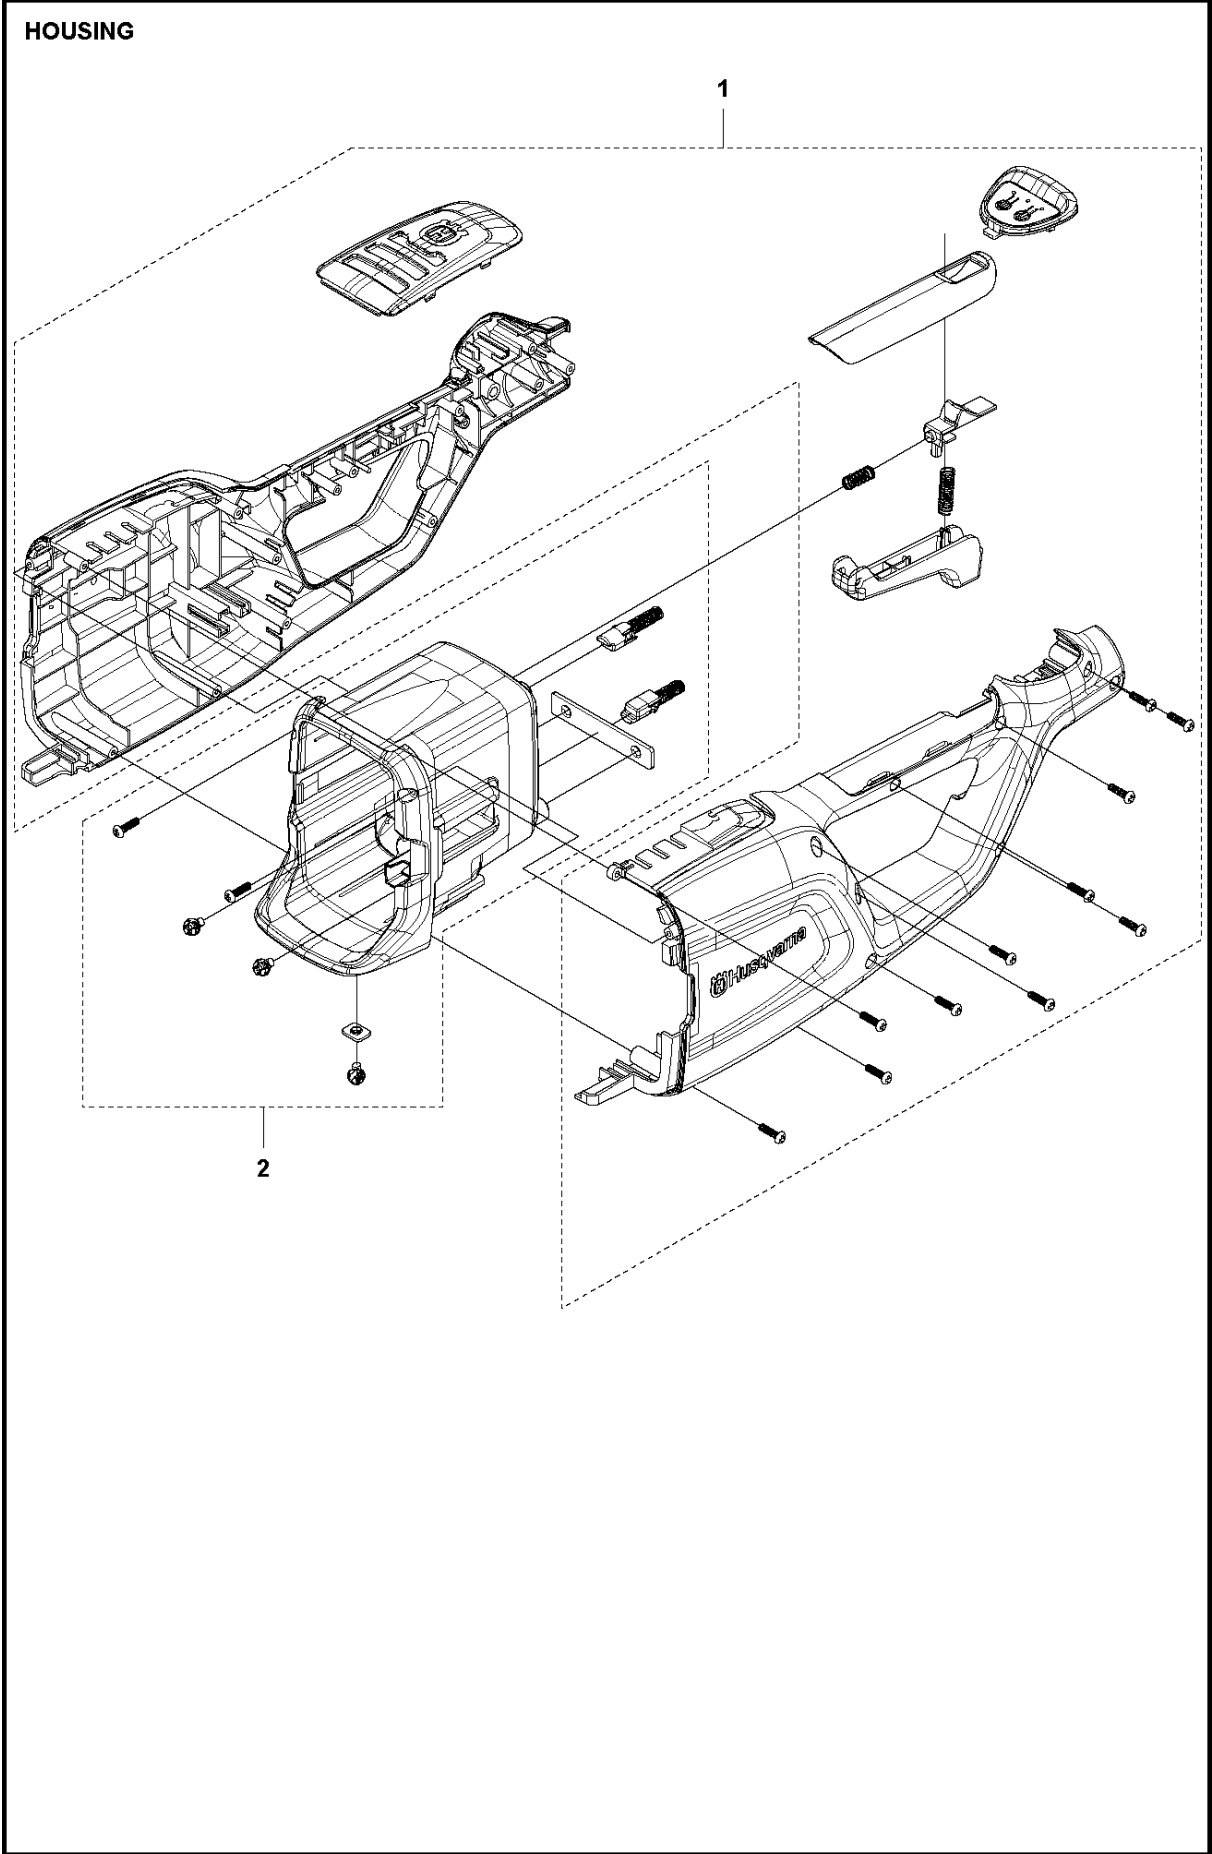

## ACCESSORIES

115iPT4, 967868001, 967868002.

USA: (967867901, 967867902), 2018-06

Ref	Part No	Description	Remark	QTY KIT
1	537 21 62-03	HARNES		1
2	595 02 47-01	COVER		1

ELECTRICAL  
USA: (967867901, 967867902), 2018-06

115iPT4, 967868001, 967868002.

Ref	Part No	Description	Remark	QTY KIT
1	596 26 27-01	CONTROL UNIT		1
2	596 26 28-01	SWITCH		1
3	596 26 23-01	PRESSURE PLATE		1
4	596 26 29-01	CABLE ASSY		1
5	596 26 24-01	RING		1
6	596 26 30-01	CONNECTOR	ONLY FOR US MARKET	1
7	597 72 47-01	CONNECTOR		1