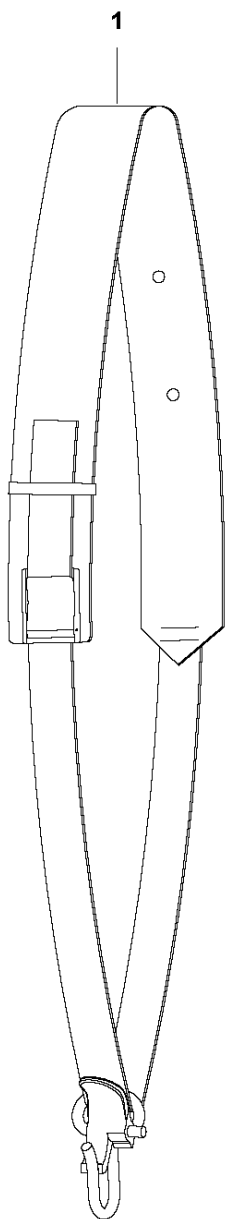

# SPARE PARTS LIST

## POLE PRUNER/POLE SAWS

115iPT4, 967868001, 967868002. USA:  
(967867901, 967867902), 2018-06

**ACCESSORIES**

4

115iPT4, 967868001, 967868002.

Ref	Part No	Description	Remark	QTY KIT
1	596 26 27-01	CONTROL UNIT		1
2	596 26 28-01	SWITCH		1
3	596 26 23-01	PRESSURE PLATE		1
4	596 26 29-01	CABLE ASSY		1
5	596 26 24-01	RING		1
6	596 26 30-01	CONNECTOR	ONLY FOR US MARKET	1
7	597 72 47-01	CONNECTOR		1

## SAW HEAD

115iPT4, 967868001, 967868002.

USA: (967867901, 967867902), 2018-06

Ref	Part No	Description	Remark	QTY KIT
1	596 26 05-01	COVER ASSY		1
2	596 26 17-01	MOTOR ASSY		1
3	596 26 08-01	GEAR ASSY		1
4	596 26 09-01	SPROCKET	ONLY FOR US MARKET	1
4	597 72 48-01	SPROCKET		1
5	596 26 10-01	OIL PUMP ASSY		1
6	596 26 12-01	OIL TANK		1
7	596 26 19-01	MOUNTING PLATE		1
8	596 26 16-01	TENSIONER		1
9	596 26 26-01	KNOB ASSY		1
10	596 29 54-01	CIRCLIP		1
11	595 02 16-01	COVER		1
12	596 29 53-01	PLATE		2