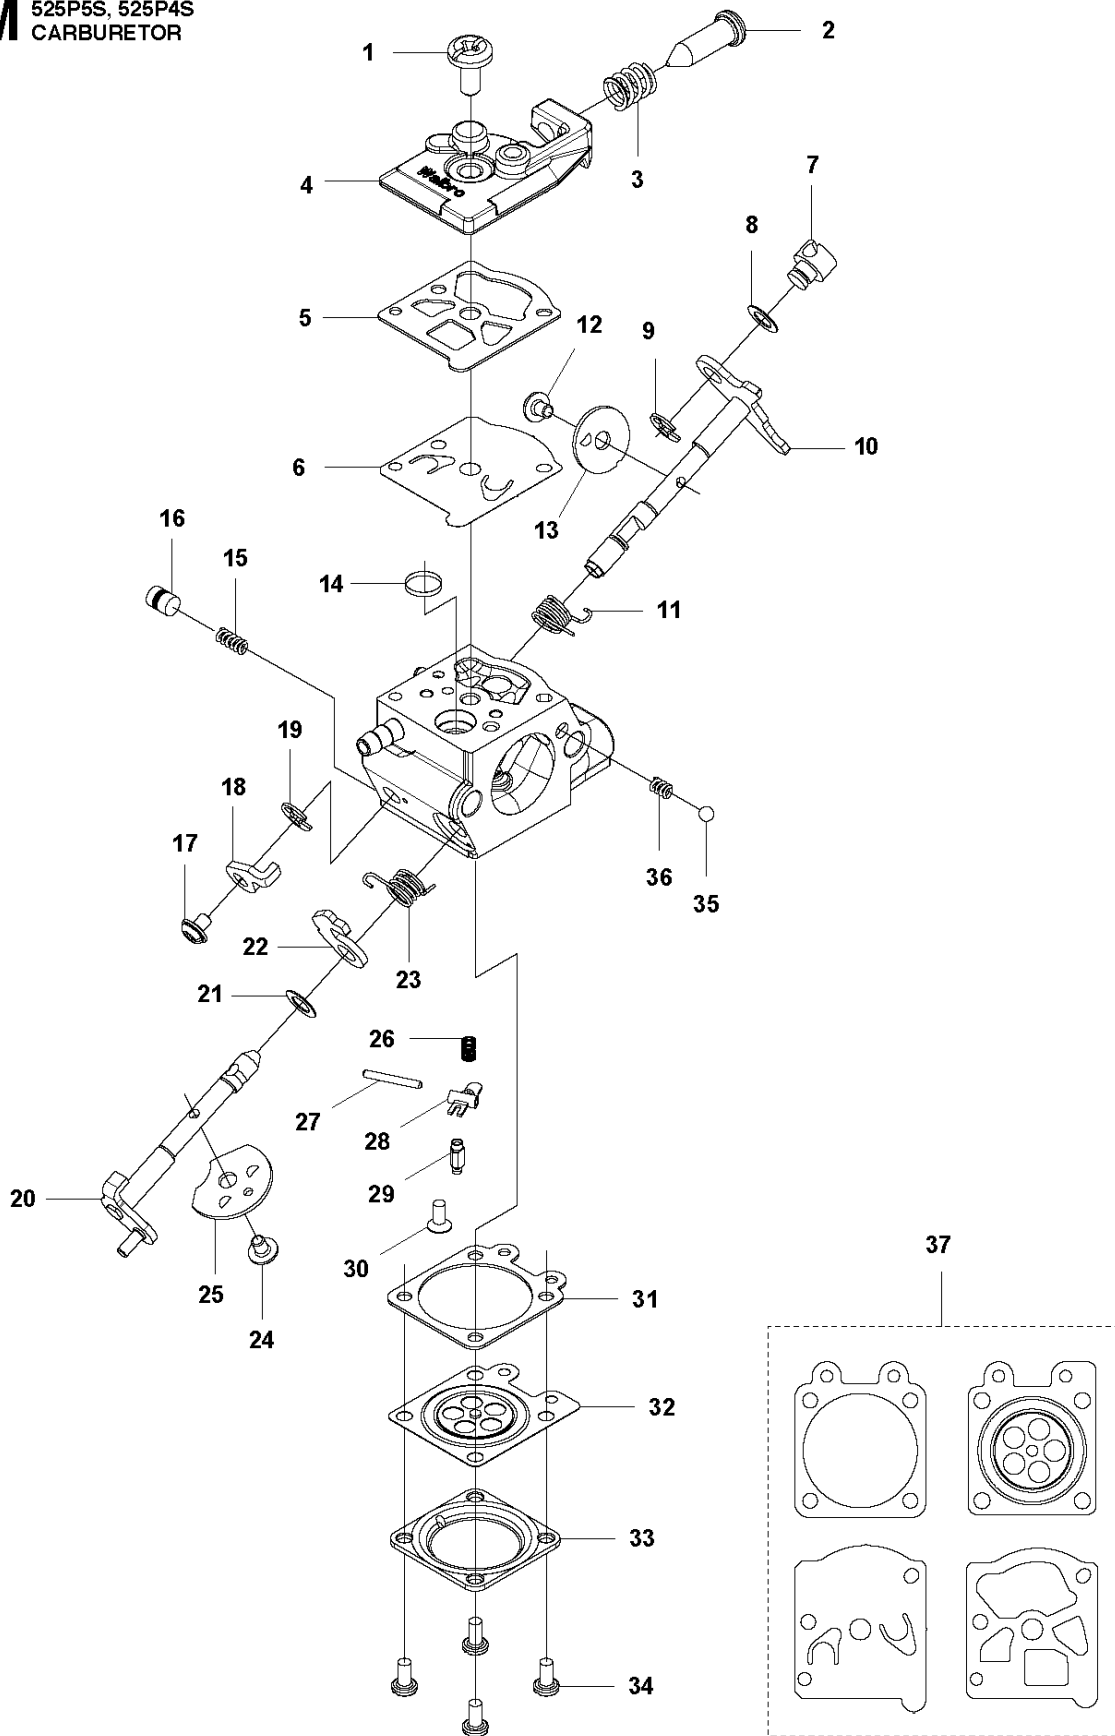

10

SHAFT

525 P4S

Ref	Part No	Description	Remark	QTY KIT
1	587 95 63-02	TUBE	Ø=24 mm L=1750 mm	1
3	525 75 51-01	SCREW ITXSCFM		1
4	503 94 10-01	HOOK		1
5	731 23 14-01	HEXAGON NUT		1
6	581 16 17-02	DRIVE SHAFT	Ø=7 mm L=1790 mm	1
9	585 94 40-01	DECAL		1
10	522 92 86-02	LABEL		1

L 525P5S, 525P4S
CRANKSHAFT

CRANKSHAFT

525 P4S

Ref	Part No	Description	Remark	QTY KIT
1	576 40 46-01	MUFFLER		1
2	544 25 68-01	SCREW		1
3	506 68 94-01	KEY		1
4	504 12 15-01	SEALING		2
5	506 61 03-01	BEARING		2
6	579 22 32-01	CRANKSHAFT		1
7	576 40 27-01	BEARING		1

M 525P5S, 525P4S
CARBURETOR

CARBURETOR

525 P4S

Ref	Part No	Description	Remark	QTY KIT
1	520 97 63-01	SCREW		1
2	577 81 57-01	SCREW		1
3	513 59 32-01	SPRING		1
4	579 19 06-01	COVER		1
5	520 95 48-01	GASKET		1
6	502 21 36-01	DIAPHRAGM PUMP		1
7	513 40 08-01	SWIVEL		1
8	516 52 42-01	WASHER		1
9	506 73 86-01	RETAINER RING		1
10	579 19 07-01	SHAFT		1
11	577 81 55-01	SPRING		1
12	520 75 98-01	SCREW		1
13	520 97 86-01	VALVE		1
14	520 95 70-01	SCREEN		1
15	505 05 79-01	SPRING		1
16	584 90 12-01	PISTON ASSY		1
17	520 75 98-01	SCREW		1
18	579 19 08-01	LEVER		1
19	505 05 65-01	RING		1
20	579 19 10-01	SHAFT		1
21	516 52 42-01	WASHER		1
22	584 90 13-01	LEVER		1
23	579 19 11-01	SPRING		1
24	520 75 98-01	SCREW		1
25	581 15 49-01	VALVE		1
26	578 89 54-01	SPRING		1
27	520 97 74-01	PIN		1
28	577 80 72-01	LEVER		1
29	521 08 54-01	VALVE.INLET		1
30	577 80 71-01	SCREW		1
31	516 97 21-01	GASKET		1
32	577 80 70-01	DIAPHRAGM		1
33	514 18 92-01	COVER		1
34	520 97 88-01	SCREW ASSY		4
35	514 24 26-01	BALL		1
36	514 24 33-01	SPRING.CHOKE		1
37	580 68 48-01	GASKET KIT	Coomopes by item 5, 6, 31 and 32	1