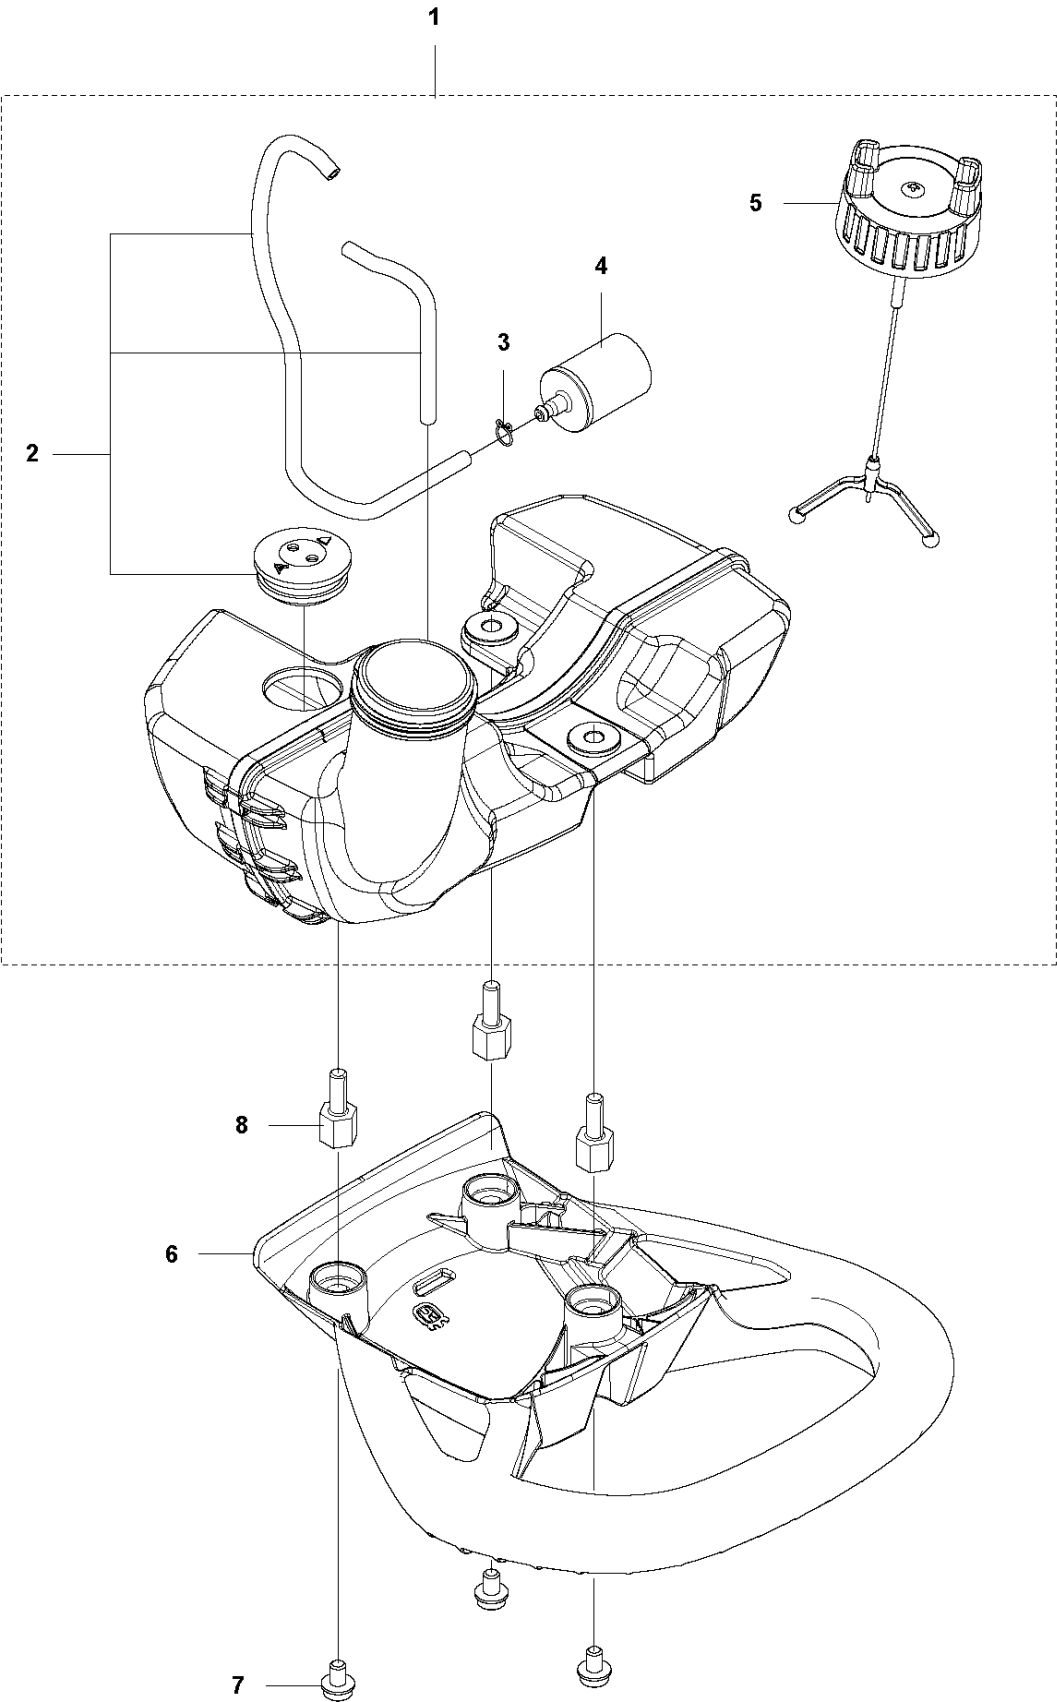

H 525P5S, 525P4S
FUEL TANK

FUEL TANK

525 P4S

Ref	Part No	Description	Remark	QTY	KIT
1	576 40 51-01	FUEL TANK		1	
1	576 40 51-02	FUEL TANK	Australia / New Zealand	1	
2	579 21 03-02	HOSE ASSY		1	1
2	577 50 99-03	PIPE	Australia / New Zealand	1	
3	506 70 70-01	CLIP		1	1
4	503 44 32-01	FUEL FILTER		1	1
5	579 64 57-03	TANK CAP		1	1
6	587 36 59-01	BUMPER		1	
7	525 75 51-08	SCREW ITXSCFM		3	
8	587 61 56-01	STUD SCREW		3