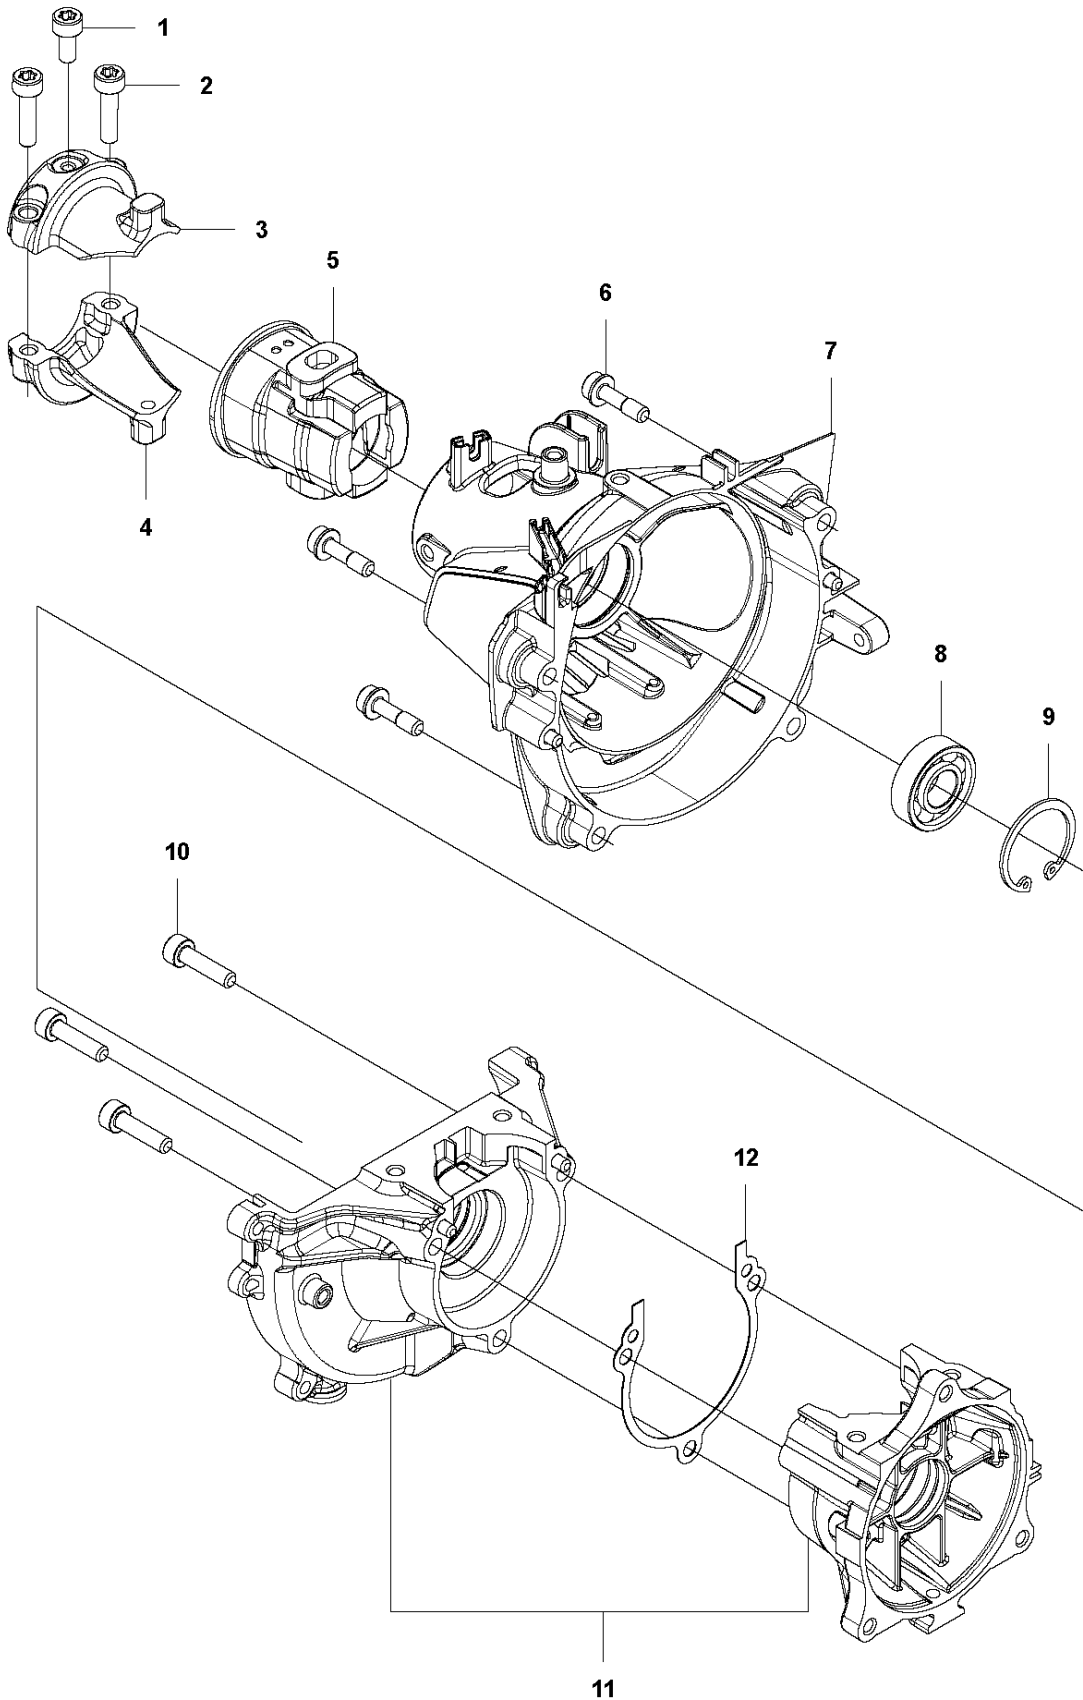

G 525P5S, 525P4S
CRANKCASE

CRANKCASE

525 P4S

Ref	Part No	Description	Remark	QTY KIT
1	525 82 49-14	SCREW ITXSCM		1
2	577 94 20-01	BOLT		2
3	576 42 07-02	BRACKET		1
4	576 42 08-02	BRACKET		1
5	576 42 05-01	CUSHION		1
6	577 81 54-01	BOLT		4
7	588 56 77-01	HOUSING		1
8	525 95 32-01	BEARING		1
9	506 60 99-01	SNAP RING		1
10	504 11 43-01	SCREW		3
11	581 30 86-02	CRANKCASE		1
12	576 39 95-02	GASKET		1