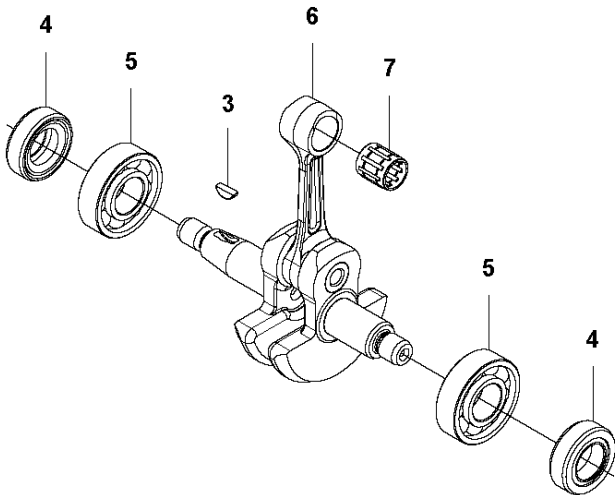

10

SHAFT

525 P4S

Ref	Part No	Description	Remark	QTY KIT
1	587 95 63-02	TUBE	Ø=24 mm L=1750 mm	1
3	525 75 51-01	SCREW ITXSCFM		1
4	503 94 10-01	HOOK		1
5	731 23 14-01	HEXAGON NUT		1
6	581 16 17-02	DRIVE SHAFT	Ø=7 mm L=1790 mm	1
9	585 94 40-01	DECAL		1
10	522 92 86-02	LABEL		1

K 525P5S, 525P4S
CYLINDER PISTON & MUFFLER

CYLINDER, PISTON & MUFFLER

525 P4S

Ref	Part No	Description	Remark	QTY	KIT
1	544 25 68-01	SCREW		2	
2	578 78 53-01	PLATE		1	
3	504 11 43-01	SCREW		4	
4	577 97 90-01	CYLINDER		1	
5	576 39 87-02	GASKET		1	
6	506 61 81-01	RING		2	
7	577 91 74-01	PISTON		1	
8	505 04 07-01	PIN		1	
9	505 04 52-01	RING		2	
10	585 24 86-01	MUFFLER		1	
10	580 52 36-01	MUFFLER ASSY	USA	1	
10	585 03 29-01	MUFFLER ASSY	Australia / New Zealand	1	
11	578 40 81-01	GASKET		1	
12	504 11 43-01	SCREW		2	
13	580 51 44-01	SPARK ARRESTER		1	10
14	729 57 74-05	SCREW CRPANT		1	10

L 525P5S, 525P4S
CRANKSHAFT

CRANKSHAFT

525 P4S

Ref	Part No	Description	Remark	QTY KIT
1	576 40 46-01	MUFFLER		1
2	544 25 68-01	SCREW		1
3	506 68 94-01	KEY		1
4	504 12 15-01	SEALING		2
5	506 61 03-01	BEARING		2
6	579 22 32-01	CRANKSHAFT		1
7	576 40 27-01	BEARING		1