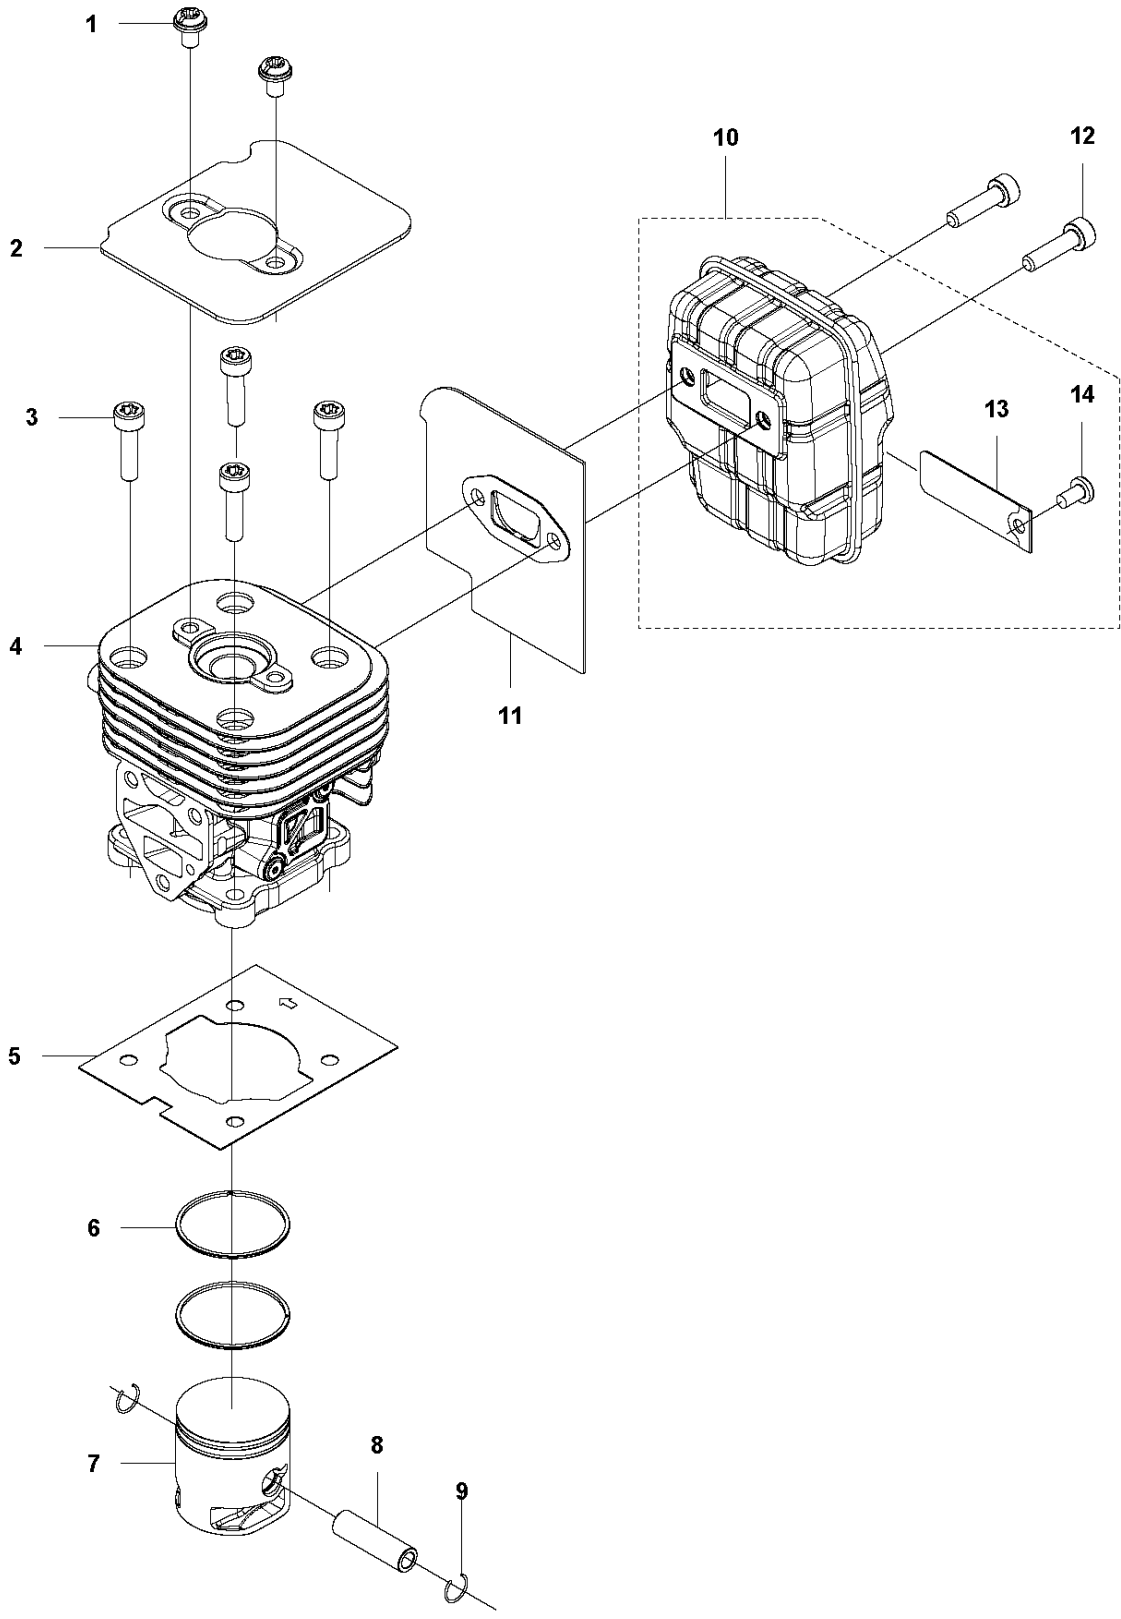

K 525P5S, 525P4S
CYLINDER PISTON & MUFFLER

CYLINDER, PISTON & MUFFLER

525 P4S

Ref	Part No	Description	Remark	QTY	KIT
1	544 25 68-01	SCREW		2	
2	578 78 53-01	PLATE		1	
3	504 11 43-01	SCREW		4	
4	577 97 90-01	CYLINDER		1	
5	576 39 87-02	GASKET		1	
6	506 61 81-01	RING		2	
7	577 91 74-01	PISTON		1	
8	505 04 07-01	PIN		1	
9	505 04 52-01	RING		2	
10	585 24 86-01	MUFFLER		1	
10	580 52 36-01	MUFFLER ASSY	USA	1	
10	585 03 29-01	MUFFLER ASSY	Australia / New Zealand	1	
11	578 40 81-01	GASKET		1	
12	504 11 43-01	SCREW		2	
13	580 51 44-01	SPARK ARRESTER		1	10
14	729 57 74-05	SCREW CRPANT		1	10