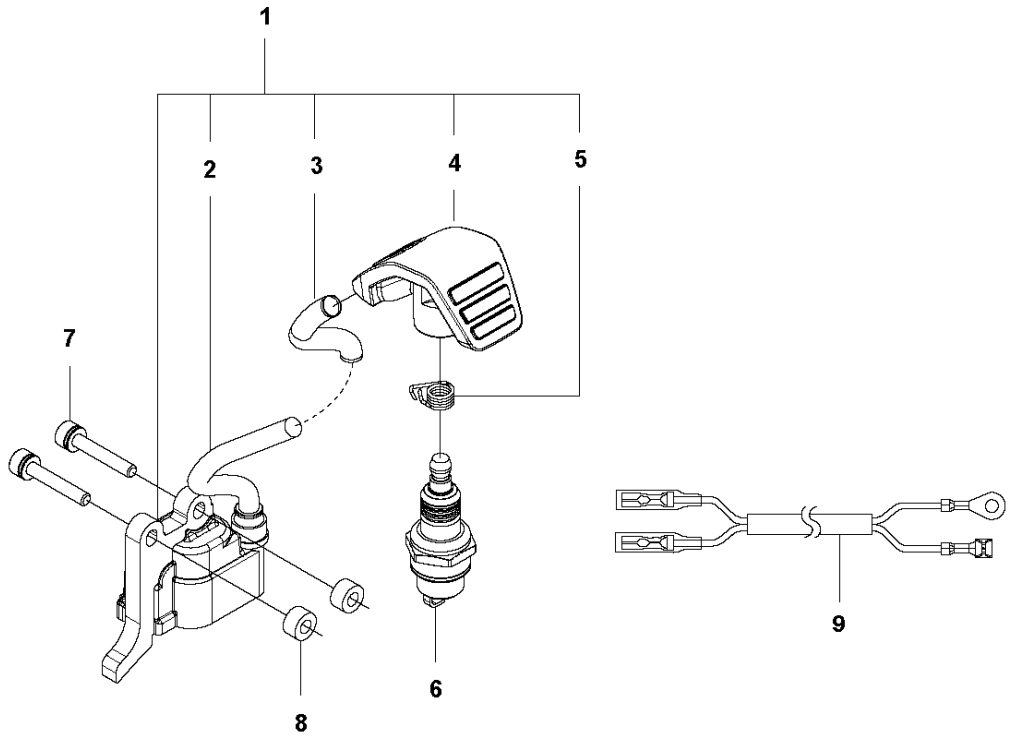

J 525P5S, 525P4S
IGNITION SYSTEM & CLUTCH

IGNITION SYSTEM & CLUTCH

525 P4S

Ref	Part No	Description	Remark	QTY	KIT
1	588 14 15-01	IGNITION COIL		1	
2	584 82 66-01	IGNITION CABLE		1	1
3	579 59 07-01	TUBE		1	1
4	586 10 72-01	SPARK PLUG CAP		1	1
5	580 63 48-01	SPRING		1	1
6	584 96 81-01	SPARK PLUG	BPMR-8Y : NGK	1	
7	521 51 58-01	BOLT		2	
8	521 76 97-01	SPACER		2	
9	577 85 17-01	SHORT CIRCUIT CABLE		1	
10	516 12 41-01	SNAP RING		1	
11	581 14 20-01	CLUTCH DRUM		1	
12	513 18 96-01	SCREW		2	
13	521 75 82-01	WASHER		2	
14	577 05 28-01	CLUTCH ASSY		1	
15	576 40 07-01	CLUTCH SPRING		1	14
16	504 11 80-01	NUT		1	
17	578 96 78-01	FLYWHEEL		1	
18	505 05 44-01	WASHER		2