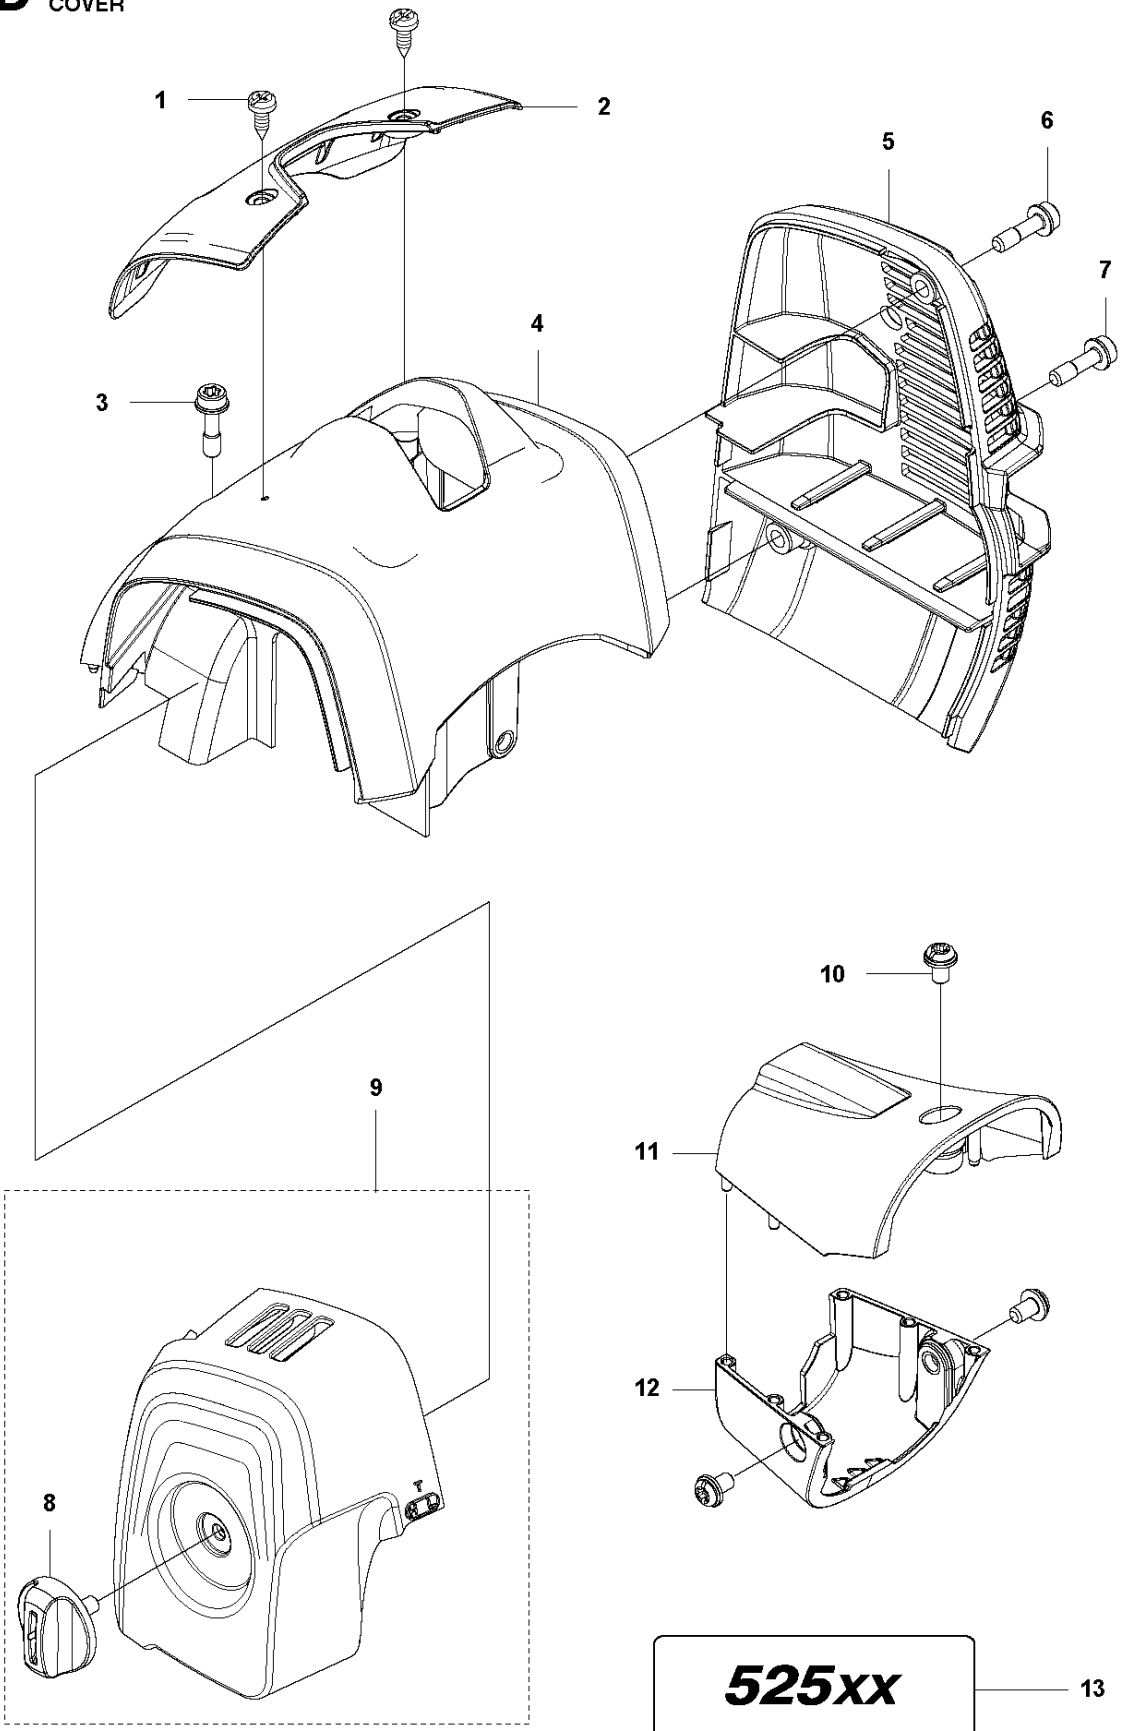

D 525P5S, 525P4S
COVER

525xx

13

COVER

525 P4S

Ref	Part No	Description	Remark	QTY	KIT
1	503 21 35-12	SCREW CCRPANT		2	
2	576 40 45-01	ARM PROTECTION		1	
3	577 81 54-01	BOLT		1	
4	592 81 09-01	CYLINDER COVER		1	
5	576 40 47-01	MUFFLER GUARD		1	
6	577 81 54-01	BOLT		1	
7	577 81 54-01	BOLT		1	
8	576 99 24-02	KNOB		1	9
9	581 04 73-01	FILTER COVER ASSY		1	
10	544 25 68-01	SCREW		3	
11	577 84 82-01	COVER	524L, 525L, LS, LST, RJD	1	
11	577 85 11-01	COVER	RS	1	
12	577 84 81-01	COVER	524L, 525L, LS, LST, RJD	1	
12	577 85 10-01	COVER	RS	1	
13	579 44 58-06	DECAL	525L	1