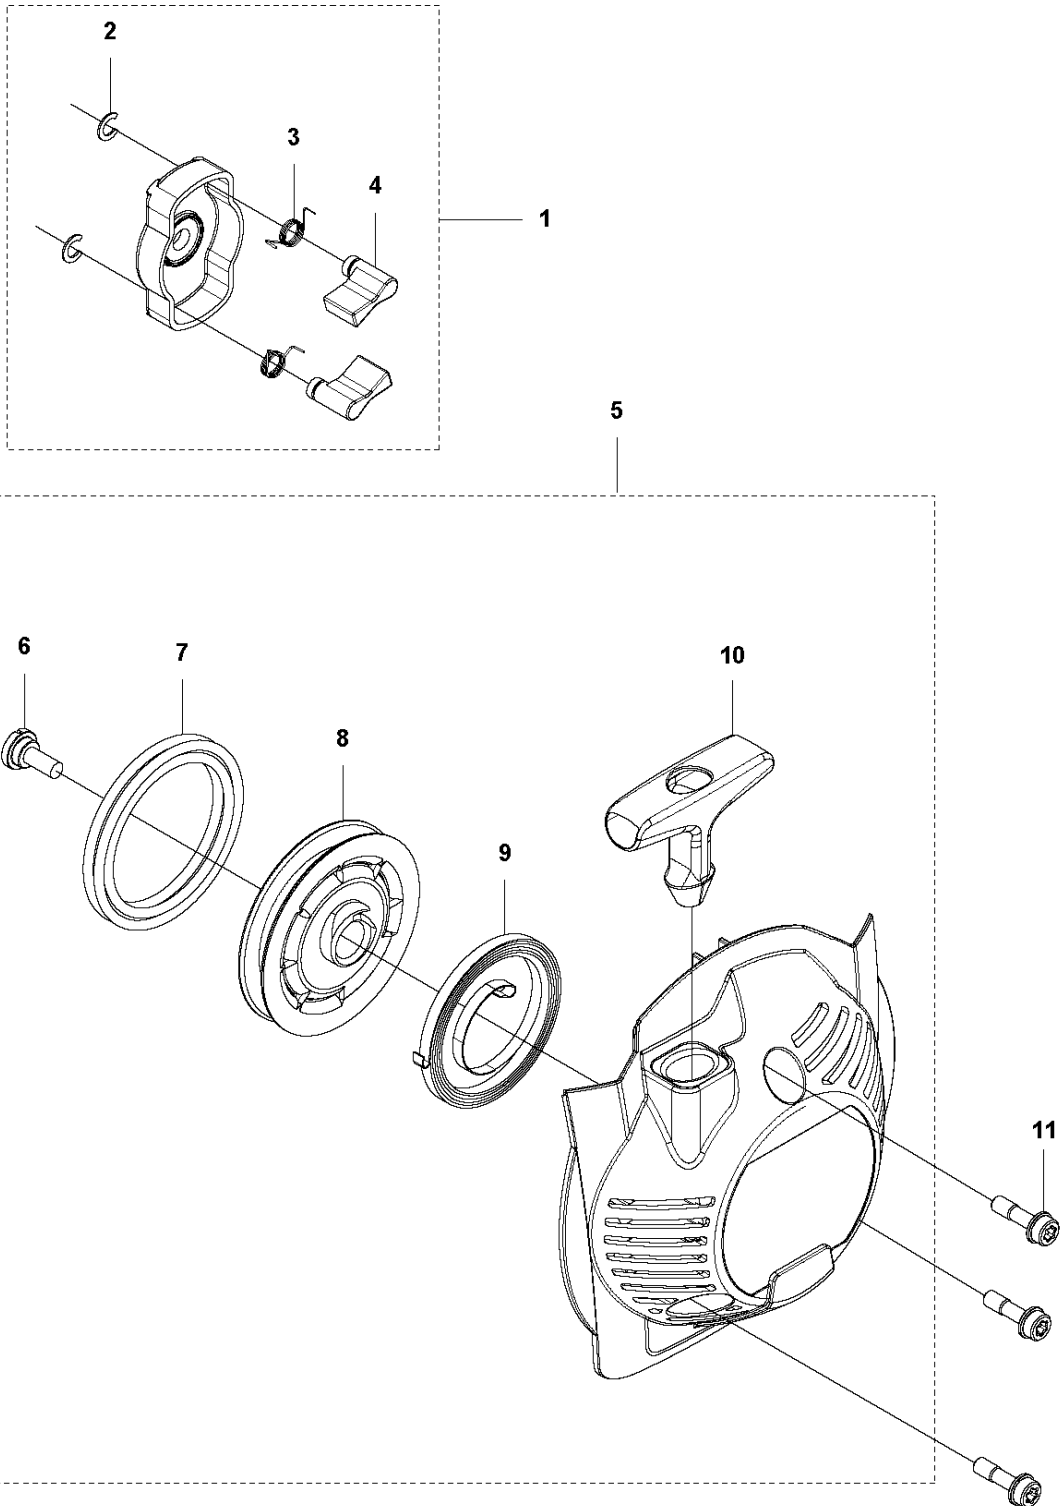

C 525P5S, 525P4S
THROTTLE CONTROLS

THROTTLE CONTROLS

525 P4S

Ref	Part No	Description	Remark	QTY	KIT
1	578 27 95-01	THROTTLE CONTROL	L, LS, LST, RJX	1	
1	578 27 95-02	THROTTLE CONTROL	LK, RJD, (LST Australia)	1	
2	537 41 90-01	SWITCH		1	1
3	575 96 05-01	SCREW IH SCT		5	1
4	544 23 84-01	HANDLE HALF	L, LS, LST, RJX	1	1
4	544 10 02-02	HANDLE HALF	LK, RJD, (LST Australia)	1	1
5	503 87 80-01	THROTTLE LOCKOUT		1	1
6	503 91 81-01	THROTTLE LEVER		1	1
7	503 96 14-01	ABSORBER		1	1
8	544 23 85-01	HANDLE HALF	L, LS, LST, RJX	1	1
8	544 10 03-02	HANDLE HALF	LK, RJD, (LST Australia)	1	1
9	544 10 08-01	RECOIL SPRING		1	1
10	503 87 79-03	THROTTLE TRIGGER		1	1
11	544 10 17-03	DAMPER	L, LS, LST, RJX	2	1
11	544 10 17-02	DAMPER	LK, RJD, (LST Australia)	2	1
12	731 23 14-01	HEXAGON NUT		1	1
13	544 11 21-01	RETAINER		1	1
14	506 68 90-01	BOLT		1	1
15	578 27 96-01	WIRING		1	1
16	502 53 16-01	SHORT CIRCUIT CABLE		1	1, 15
17	578 86 78-01	THROTTLE CABLE		1	1, 15

F 525P5S, 525P4S
STARTER

STARTER

525 P4S

Ref	Part No	Description	Remark	QTY	KIT
1	581 14 65-01	STARTER PULLEY		1	
2	521 60 04-01	E-RING		2	1
3	521 60 03-01	SPRING		2	1
4	521 60 02-01	RATCHET		2	1
5	578 99 25-01	STARTER		1	
6	506 61 30-01	SCREW		1	5
7	579 06 46-01	ROPE		1	5
8	579 06 48-01	STARTER PULLEY		1	5
9	504 11 50-01	SPIRAL SPRING		1	5
10	575 48 95-01	STARTER HANDLE		1	5
11	577 81 54-01	BOLT		3	
12	579 36 96-01	DECAL		1	