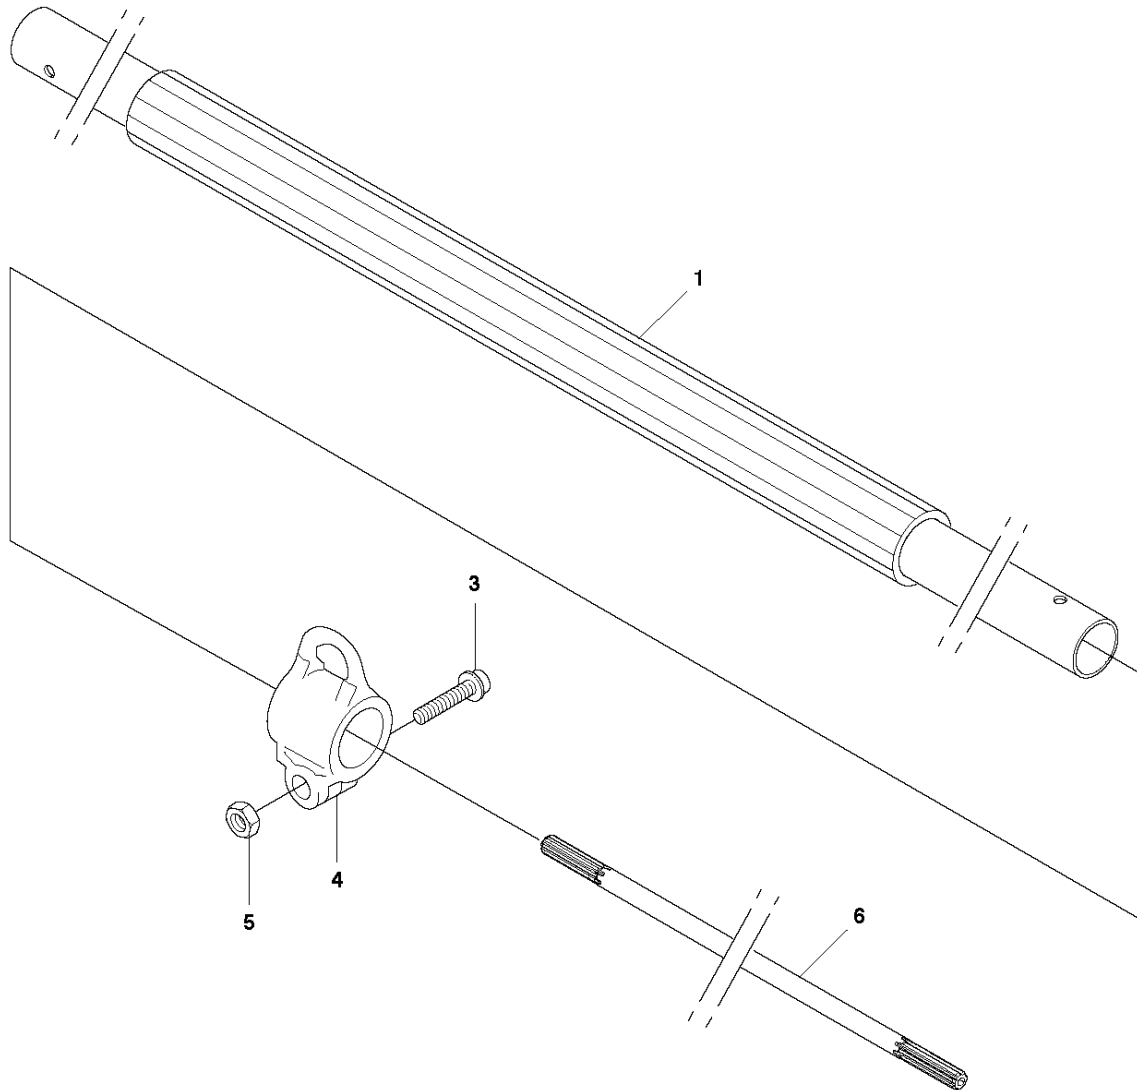

B2 525P4S
SHAFT

9

WARNING!
Operation of this equipment may create sparks that can start fires around dry vegetation. A spark arrestor may be required. The operator should contact local fire agencies for laws or regulations relating to fire prevention requirements.

10

SHAFT

525 P4S

Ref	Part No	Description	Remark	QTY KIT
1	587 95 63-02	TUBE	Ø=24 mm L=1750 mm	1
3	525 75 51-01	SCREW ITXSCFM		1
4	503 94 10-01	HOOK		1
5	731 23 14-01	HEXAGON NUT		1
6	581 16 17-02	DRIVE SHAFT	Ø=7 mm L=1790 mm	1
9	585 94 40-01	DECAL		1
10	522 92 86-02	LABEL		1