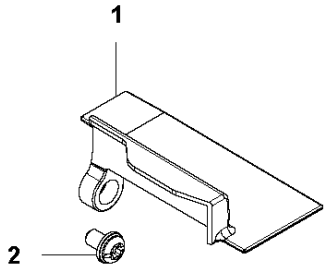

L 525P5S, 525P4S
CRANKSHAFT

CRANKSHAFT

525 P4S

Ref	Part No	Description	Remark	QTY KIT
1	576 40 46-01	MUFFLER		1
2	544 25 68-01	SCREW		1
3	506 68 94-01	KEY		1
4	504 12 15-01	SEALING		2
5	506 61 03-01	BEARING		2
6	579 22 32-01	CRANKSHAFT		1
7	576 40 27-01	BEARING		1