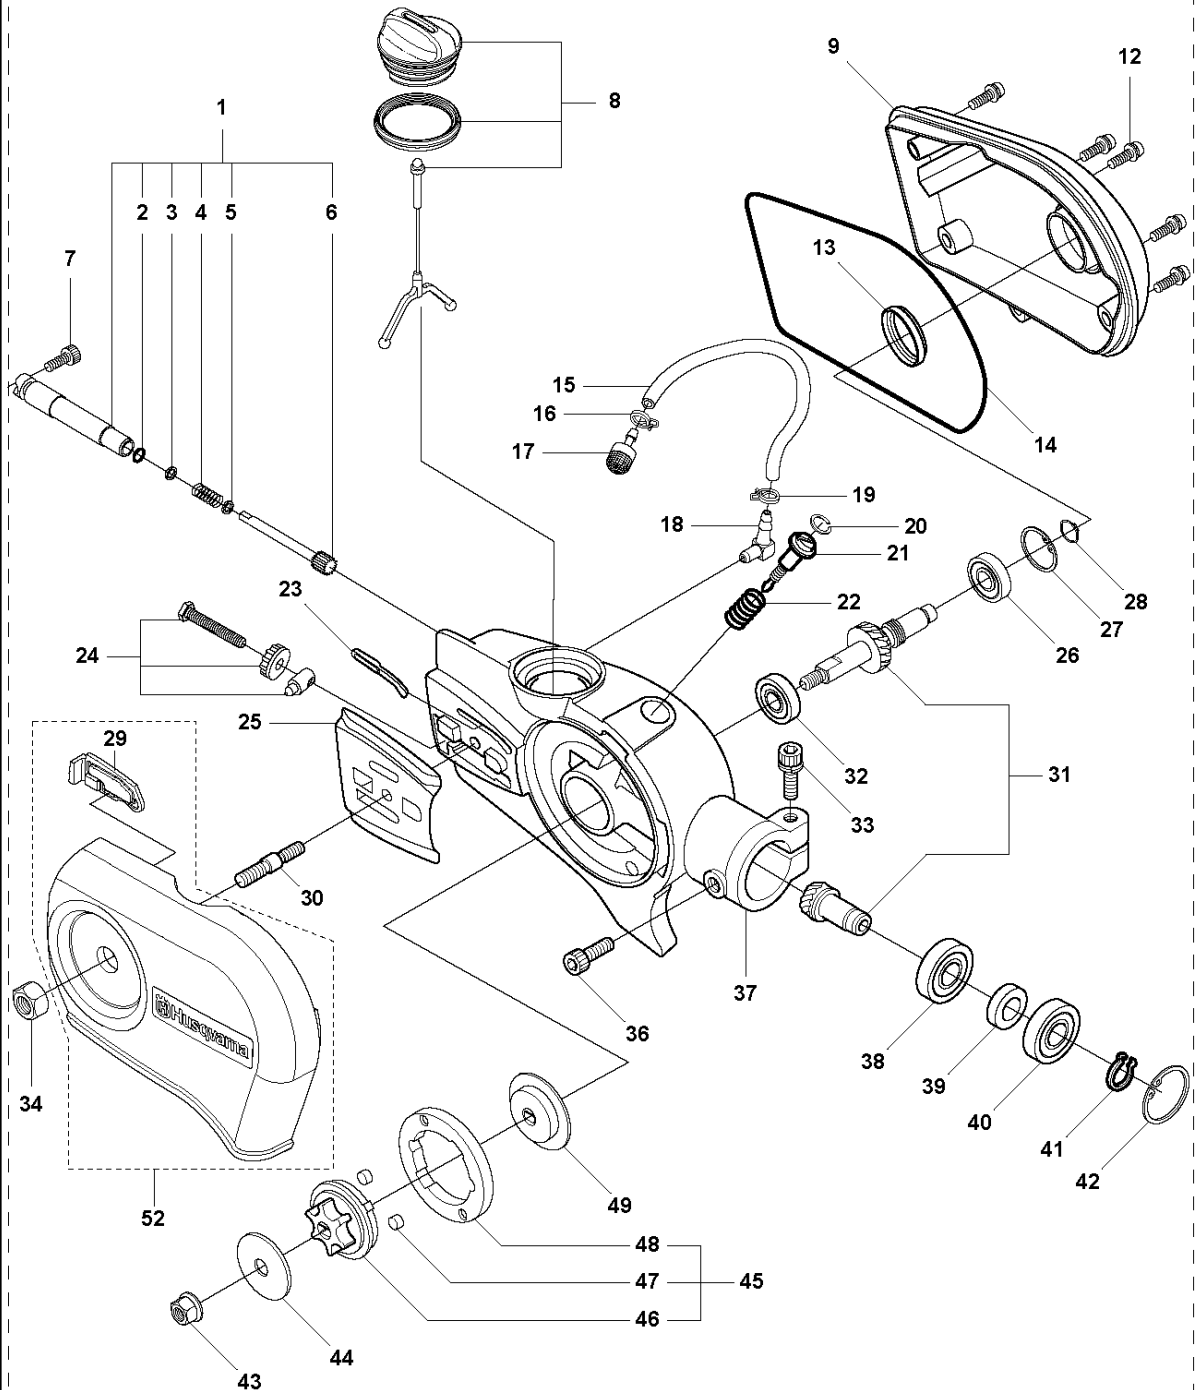

A 525P5S, 525P4S
SAW HEAD

53

Ref	Part No	Description	Remark	QTY	KIT
1	537 29 92-01	OIL PUMP ASSY		1	53
2	740 42 03-00	O-RING		1	53
3	503 23 00-16	WASHER		1	53
4	503 18 49-03	SPRING		1	53
5	503 23 00-16	WASHER		1	53
6	503 80 83-02	PUMP PISTON		1	53
7	725 53 27-55	SCREW IHSCM		1	53
8	537 28 15-02	TANK CAP ASSY		1	53
9	593 62 04-01	CAP ASSY		1	53
12	725 53 29-55	SCREW IHSCM		5	53
13	537 33 01-01	SEALING		1	53
14	537 29 10-01	O-RING		1	53
15	537 29 11-01	HOSE		1	53
16	537 37 15-01	HOSE CLAMP		1	53
17	504 71 00-03	OIL PLUMMET		1	53
18	504 34 00-04	FITTING		1	53
19	537 37 15-01	HOSE CLAMP		1	53
20	537 29 09-01	CIRCLIP		1	53
21	537 05 68-01	ADJUSTER		1	53
22	503 97 82-01	SPRING		1	53
23	537 33 17-01	OIL DUCT		1	53
24	537 22 82-01	CHAIN TENSIONER		1	53
25	537 19 42-01	CHAIN GUIDE PLATE		1	53
26	738 21 00-04	BALL BEARING		1	53
27	735 31 27-10	CIRCLIP		1	53
28	735 31 12-00	CIRCLIP		1	53
29	575 55 37-01	SEALING PLATE		1	52, 53
30	576 29 30-01	BAR BOLT	M7-M8	1	53
31	537 29 90-01	GEAR WHEEL KIT		1	53
32	738 21 99-04	BALL BEARING		1	53
33	725 53 33-55	SCREW IHSCM		1	53
34	731 23 18-01	HEXAGON NUT		1	53
36	725 53 27-55	SCREW IHSCM		1	53
37	537 22 74-01	HOUSING		1	53
38	738 21 99-04	BALL BEARING		1	53
39	537 24 77-01	SPACER		1	53
40	738 21 99-04	BALL BEARING		1	53
41	735 31 11-00	CIRCLIP		1	53
42	735 31 25-10	CIRCLIP		1	53
43	731 71 16-51	HEXAGON NUT FLANGE		1	53
44	503 23 00-68	WASHER		1	53
45	537 27 18-01	FLYWHEEL		1	53
46	537 27 15-01	HUB		1	53
47	537 27 17-01	BUSHING		2	53
48	537 27 14-01	RING		1	53
49	537 27 16-01	HUB CAP		1	53
50	537 23 00-01	LABEL		1	
52	575 54 18-01	CHAIN GUARD		1	53
53	537 24 71-03	CUTTING HEAD ASSY		1