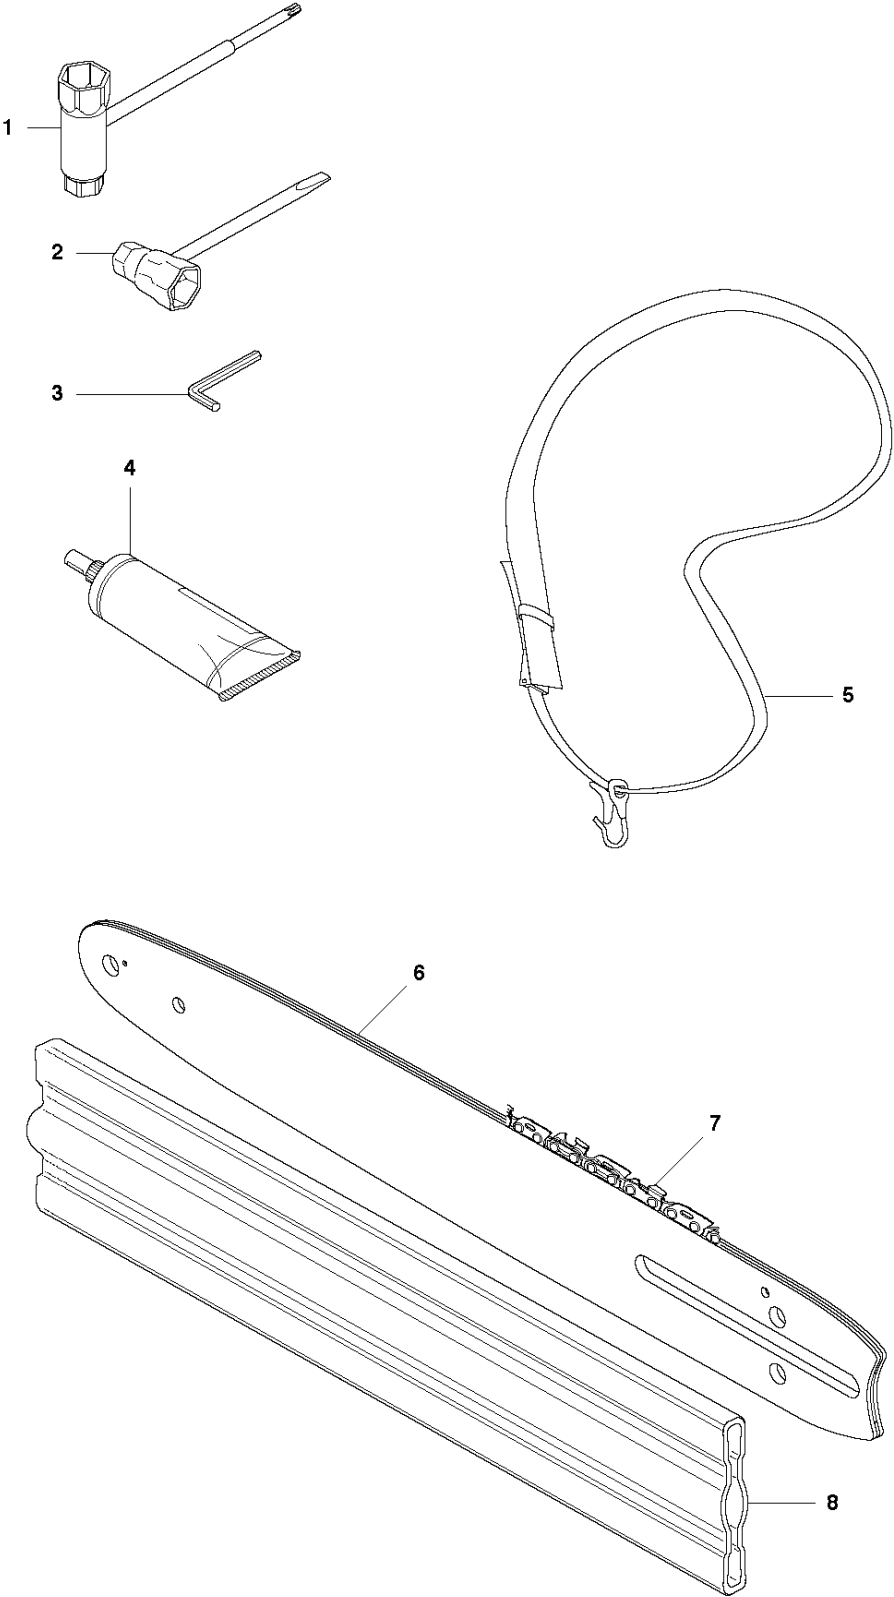

SPARE PARTS LIST

POLE PRUNER/POLE SAWS

525 P4S

N2 525P4S
ACCESSORIES

ACCESSORIES

525 P4S

Ref	Part No	Description	Remark	QTY KIT
1	575 73 82-02	COMBINATION WRENCH		1
2	501 69 17-01	COMBINATION WRENCH		1
3	503 55 86-01	SPANNER		1
4	579 06 49-01	GREASE	100 g	1
5	537 21 62-01	HARNESS		1
6	501 95 92-40	BAR	"(10"")"	1
6	501 95 92-45	BAR	"(12"")"	1
7	576 93 65-40	SAW CHAIN	"(10"")"	1
7	576 93 65-45	SAW CHAIN	"(12"")"	1
8	537 12 99-01	BAR COVER		1

10

SHAFT

525 P4S

Ref	Part No	Description	Remark	QTY KIT
1	587 95 63-02	TUBE	Ø=24 mm L=1750 mm	1
3	525 75 51-01	SCREW ITXSCFM		1
4	503 94 10-01	HOOK		1
5	731 23 14-01	HEXAGON NUT		1
6	581 16 17-02	DRIVE SHAFT	Ø=7 mm L=1790 mm	1
9	585 94 40-01	DECAL		1
10	522 92 86-02	LABEL		1

M 525P5S, 525P4S
CARBURETOR

CARBURETOR

525 P4S

Ref	Part No	Description	Remark	QTY KIT
1	520 97 63-01	SCREW		1
2	577 81 57-01	SCREW		1
3	513 59 32-01	SPRING		1
4	579 19 06-01	COVER		1
5	520 95 48-01	GASKET		1
6	502 21 36-01	DIAPHRAGM PUMP		1
7	513 40 08-01	SWIVEL		1
8	516 52 42-01	WASHER		1
9	506 73 86-01	RETAINER RING		1
10	579 19 07-01	SHAFT		1
11	577 81 55-01	SPRING		1
12	520 75 98-01	SCREW		1
13	520 97 86-01	VALVE		1
14	520 95 70-01	SCREEN		1
15	505 05 79-01	SPRING		1
16	584 90 12-01	PISTON ASSY		1
17	520 75 98-01	SCREW		1
18	579 19 08-01	LEVER		1
19	505 05 65-01	RING		1
20	579 19 10-01	SHAFT		1
21	516 52 42-01	WASHER		1
22	584 90 13-01	LEVER		1
23	579 19 11-01	SPRING		1
24	520 75 98-01	SCREW		1
25	581 15 49-01	VALVE		1
26	578 89 54-01	SPRING		1
27	520 97 74-01	PIN		1
28	577 80 72-01	LEVER		1
29	521 08 54-01	VALVE.INLET		1
30	577 80 71-01	SCREW		1
31	516 97 21-01	GASKET		1
32	577 80 70-01	DIAPHRAGM		1
33	514 18 92-01	COVER		1
34	520 97 88-01	SCREW ASSY		4
35	514 24 26-01	BALL		1
36	514 24 33-01	SPRING.CHOKE		1
37	580 68 48-01	GASKET KIT	Coomopes by item 5, 6, 31 and 32	1