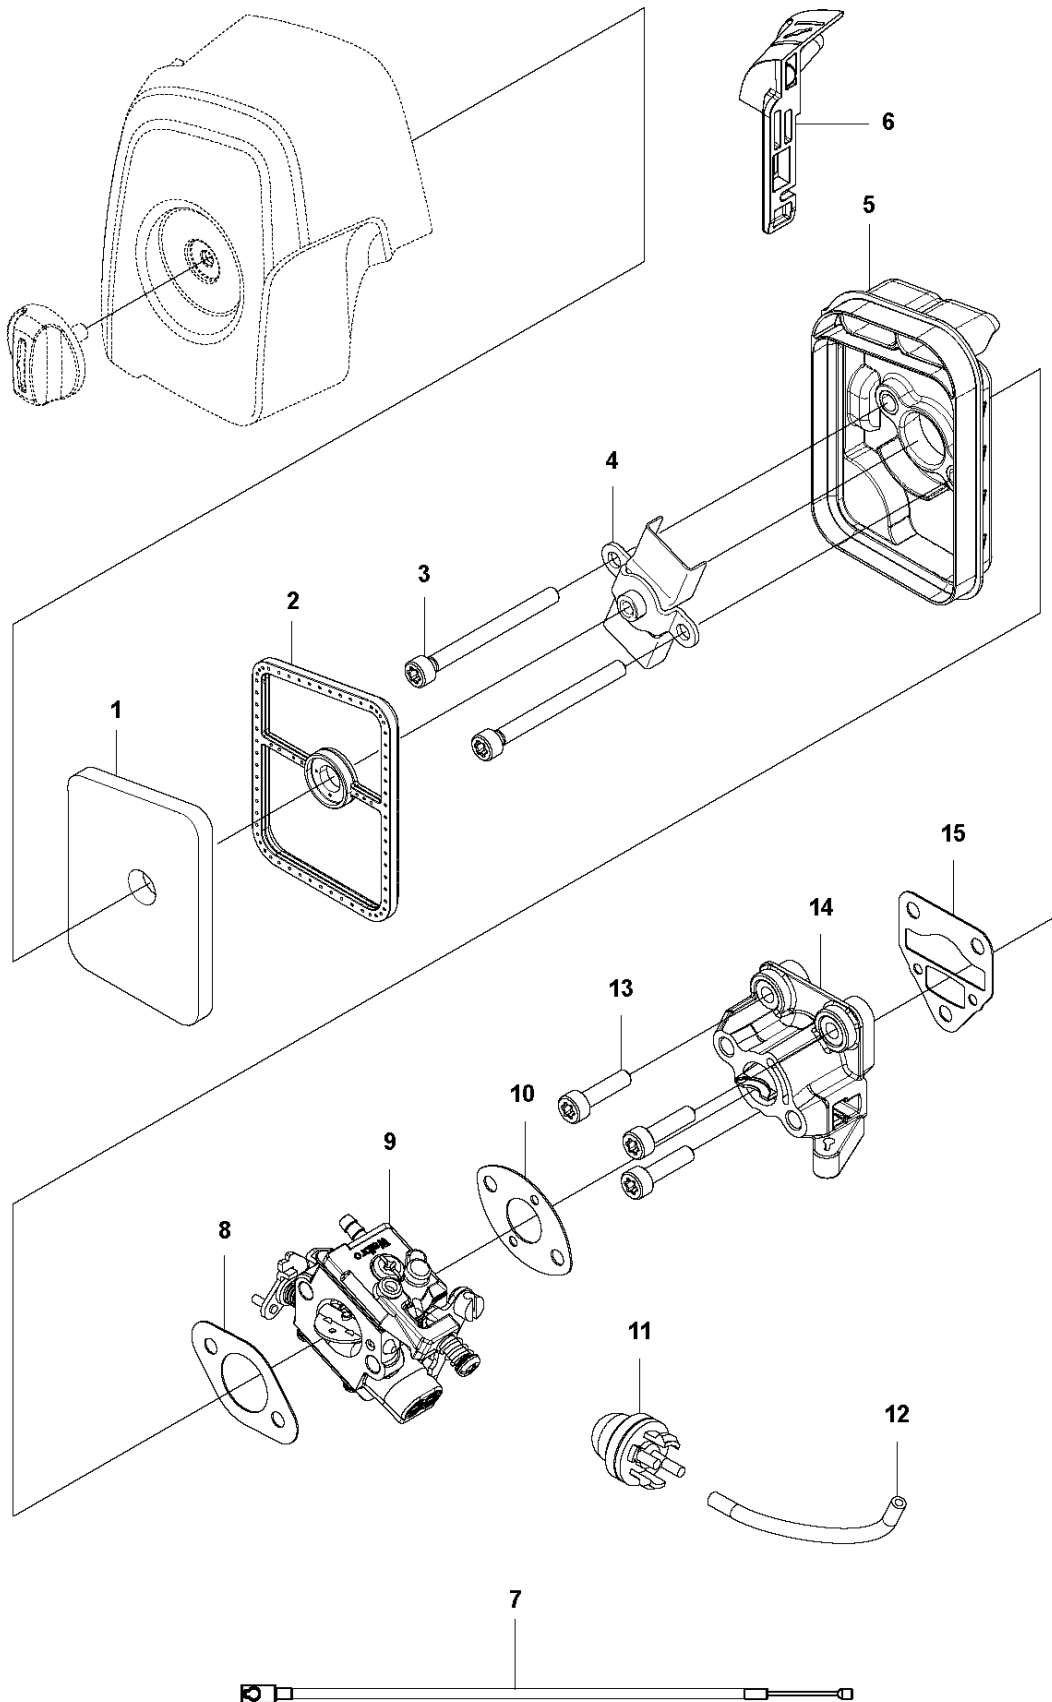

E 525P5S, 525P4S
CARBURETOR & AIR FILTER

CARBURETOR & AIR FILTER

525 P4S

Ref	Part No	Description	Remark	QTY KIT
1	581 04 74-01	AIR FILTER		1
2	581 45 18-01	AIR FILTER		1
3	580 46 72-01	BOLT		2
4	580 43 79-01	PLATE		1
5	581 04 70-01	FILTER HOUSING		1
6	577 84 83-01	CHOKE CONTROL		1
7	590 90 00-01	THROTTLE CABLE		1
8	577 88 24-02	GASKET		1
9	584 90 14-01	CARBURETTOR		1
10	576 39 91-02	GASKET		1
11	503 93 66-01	PURGE		1
12	577 05 05-01	PIPE		1
13	504 11 43-01	SCREW		3
14	578 90 83-01	INSULATOR		1
15	576 39 89-01	GASKET		1