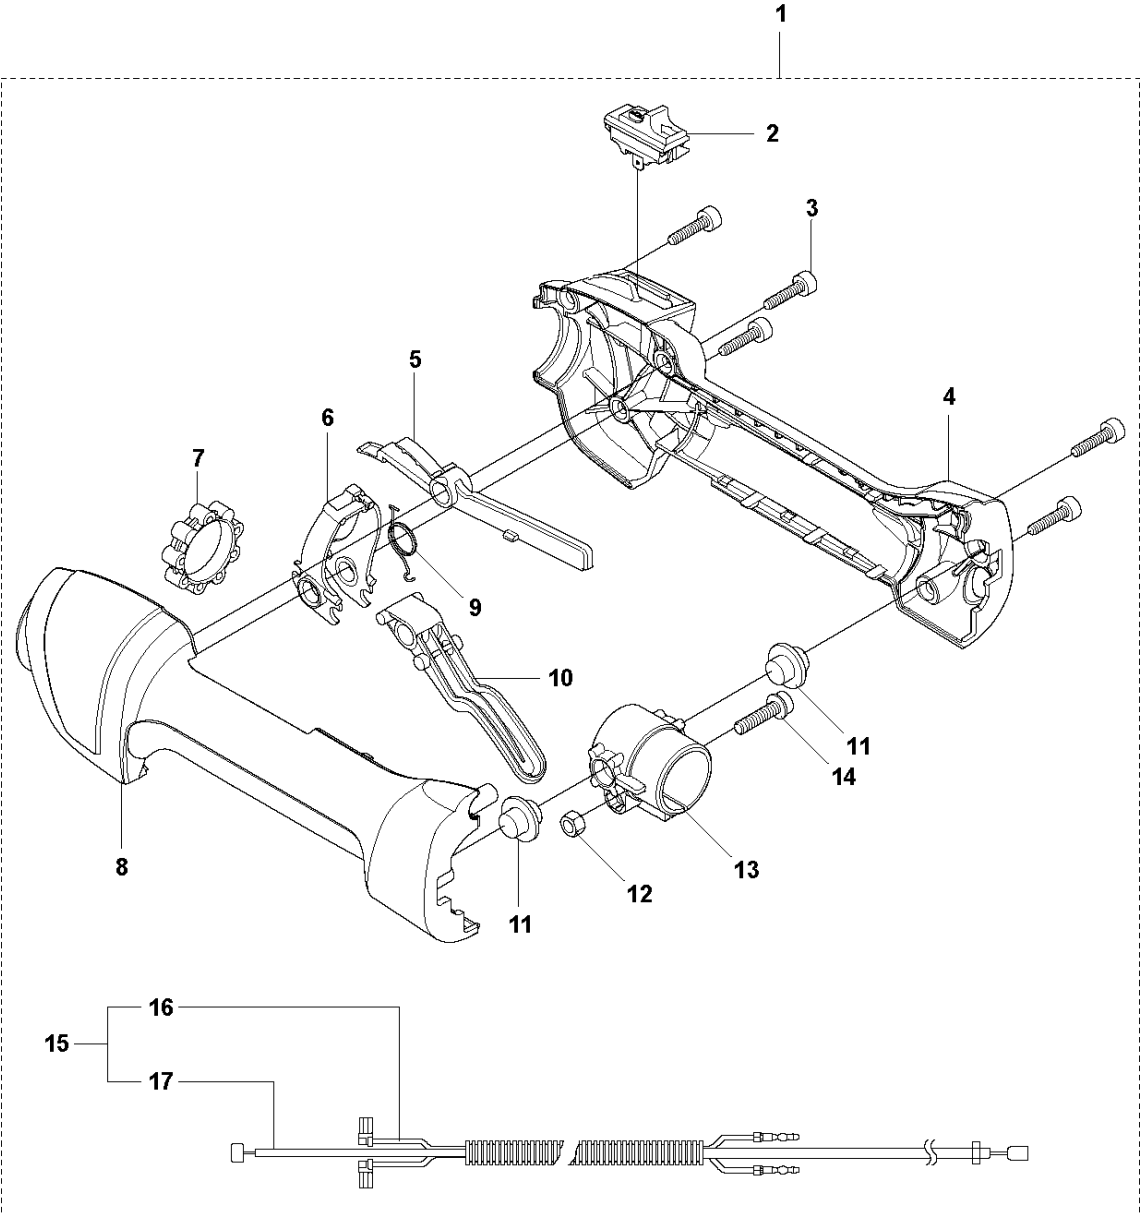

C 525P5S, 525P4S
THROTTLE CONTROLS

THROTTLE CONTROLS

525 P4S

Ref	Part No	Description	Remark	QTY	KIT
1	578 27 95-01	THROTTLE CONTROL	L, LS, LST, RJX	1	
1	578 27 95-02	THROTTLE CONTROL	LK, RJD, (LST Australia)	1	
2	537 41 90-01	SWITCH		1	1
3	575 96 05-01	SCREW IH SCT		5	1
4	544 23 84-01	HANDLE HALF	L, LS, LST, RJX	1	1
4	544 10 02-02	HANDLE HALF	LK, RJD, (LST Australia)	1	1
5	503 87 80-01	THROTTLE LOCKOUT		1	1
6	503 91 81-01	THROTTLE LEVER		1	1
7	503 96 14-01	ABSORBER		1	1
8	544 23 85-01	HANDLE HALF	L, LS, LST, RJX	1	1
8	544 10 03-02	HANDLE HALF	LK, RJD, (LST Australia)	1	1
9	544 10 08-01	RECOIL SPRING		1	1
10	503 87 79-03	THROTTLE TRIGGER		1	1
11	544 10 17-03	DAMPER	L, LS, LST, RJX	2	1
11	544 10 17-02	DAMPER	LK, RJD, (LST Australia)	2	1
12	731 23 14-01	HEXAGON NUT		1	1
13	544 11 21-01	RETAINER		1	1
14	506 68 90-01	BOLT		1	1
15	578 27 96-01	WIRING		1	1
16	502 53 16-01	SHORT CIRCUIT CABLE		1	1, 15
17	578 86 78-01	THROTTLE CABLE		1	1, 15