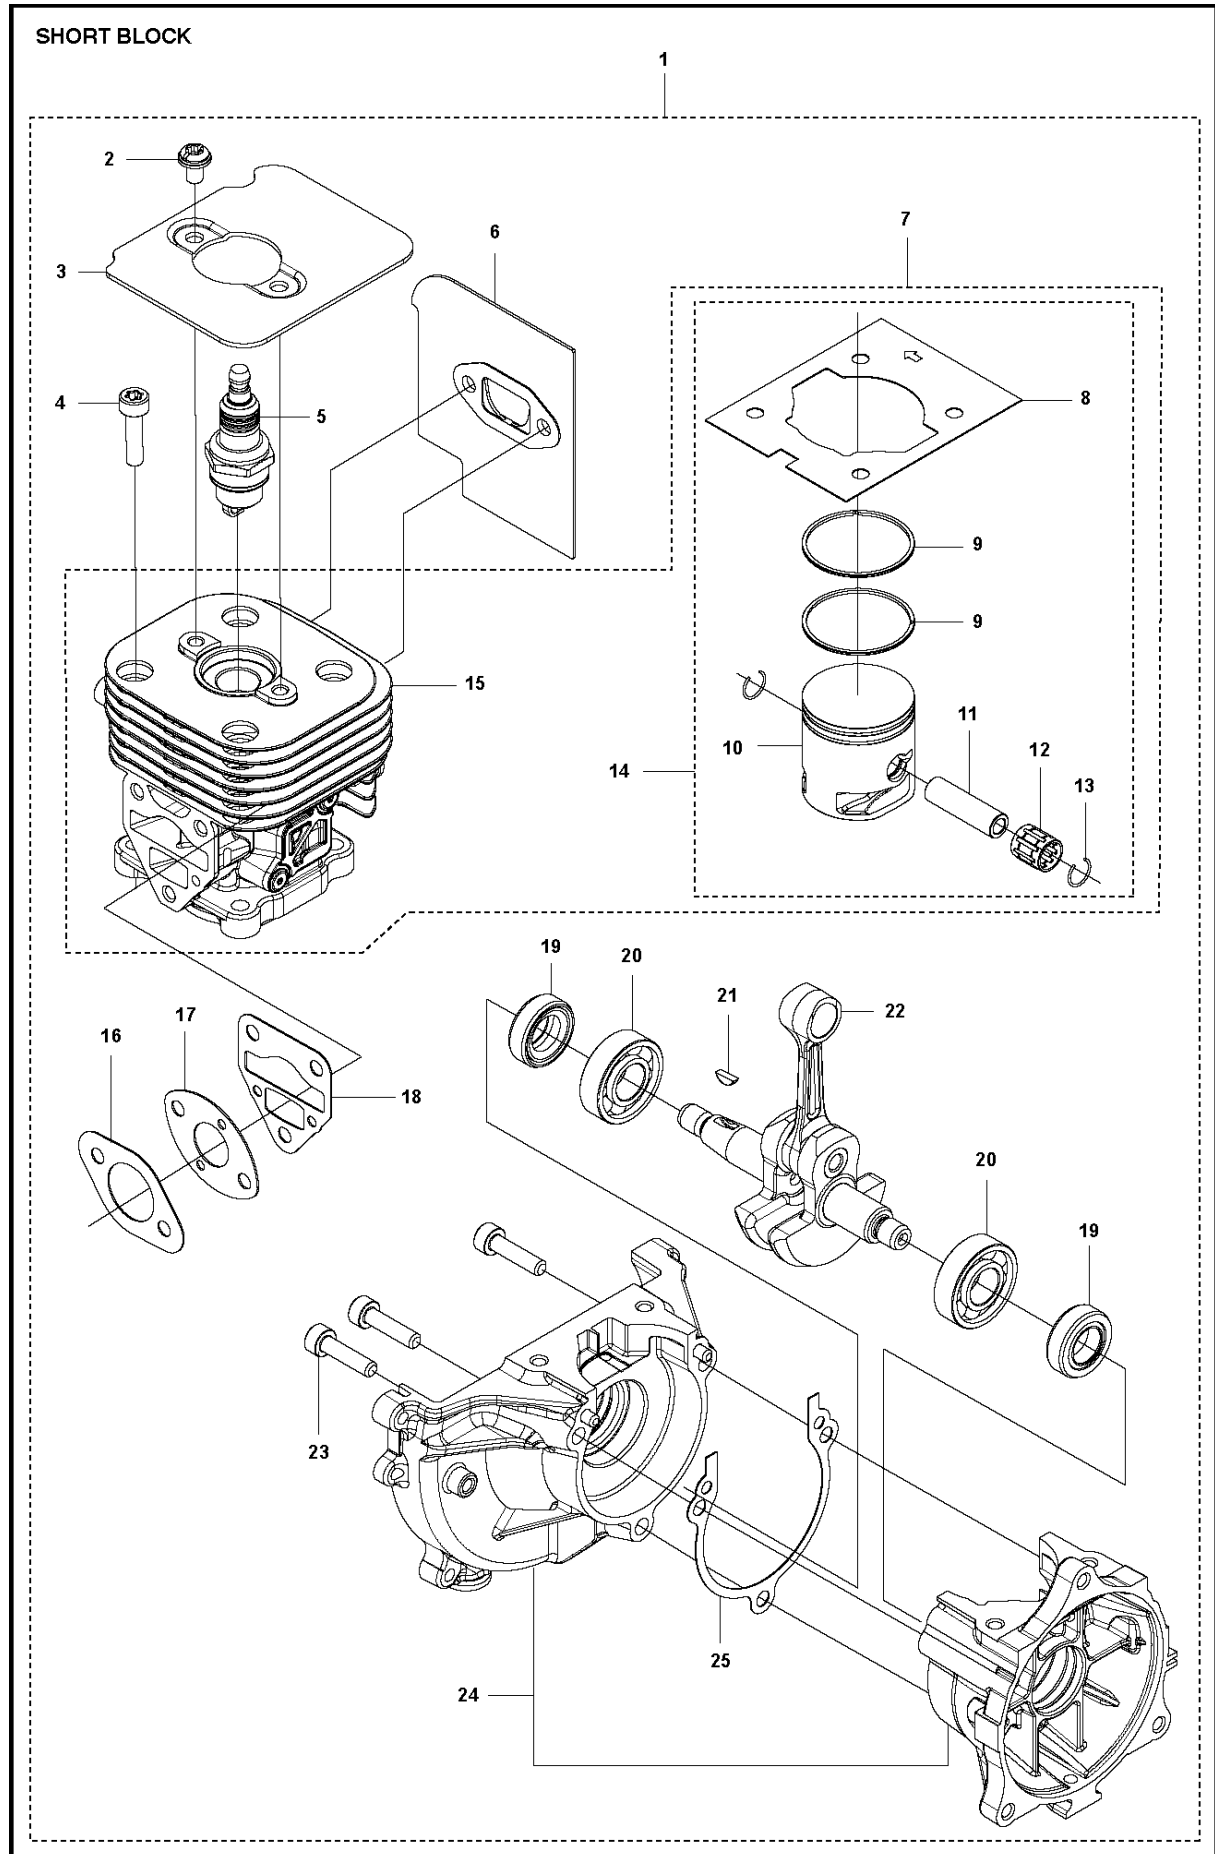

SHORT BLOCK

525 P4S

Ref	Part No	Description	Remark	QTY	KIT
1	000 00 00-00	W/O DESCRIPTION			
2	544 25 68-01	SCREW		2	
3	578 78 53-01	PLATE		1	
4	504 11 43-01	SCREW		4	
5	576 59 81-01	SPARK PLUG		1	
6	578 40 81-01	GASKET		1	
7	588 09 82-02	SERVICE KIT		1	
8	576 39 87-02	GASKET		1	7,14
9	506 61 81-01	RING		2	7,14
10	577 91 74-01	PISTON		1	7,14
11	505 04 07-01	PIN		1	7,14
12	576 40 27-01	BEARING		1	7,14
13	505 04 52-01	RING		2	7,14
14	588 09 81-02	SERVICE KIT		1	7
15	577 97 90-01	CYLINDER		1	7
16	577 88 24-02	GASKET		1	
17	576 39 91-02	GASKET		1	
18	576 39 89-01	GASKET		1	
19	504 12 15-01	SEALING		2	
20	506 61 03-01	BEARING		2	
21	506 68 94-01	KEY		1	
22	586 65 66-01	CRANKSHAFT		1	
23	504 11 43-01	SCREW		3	
24	581 30 86-02	CRANKCASE		1	
25	576 39 95-02	GASKET		1