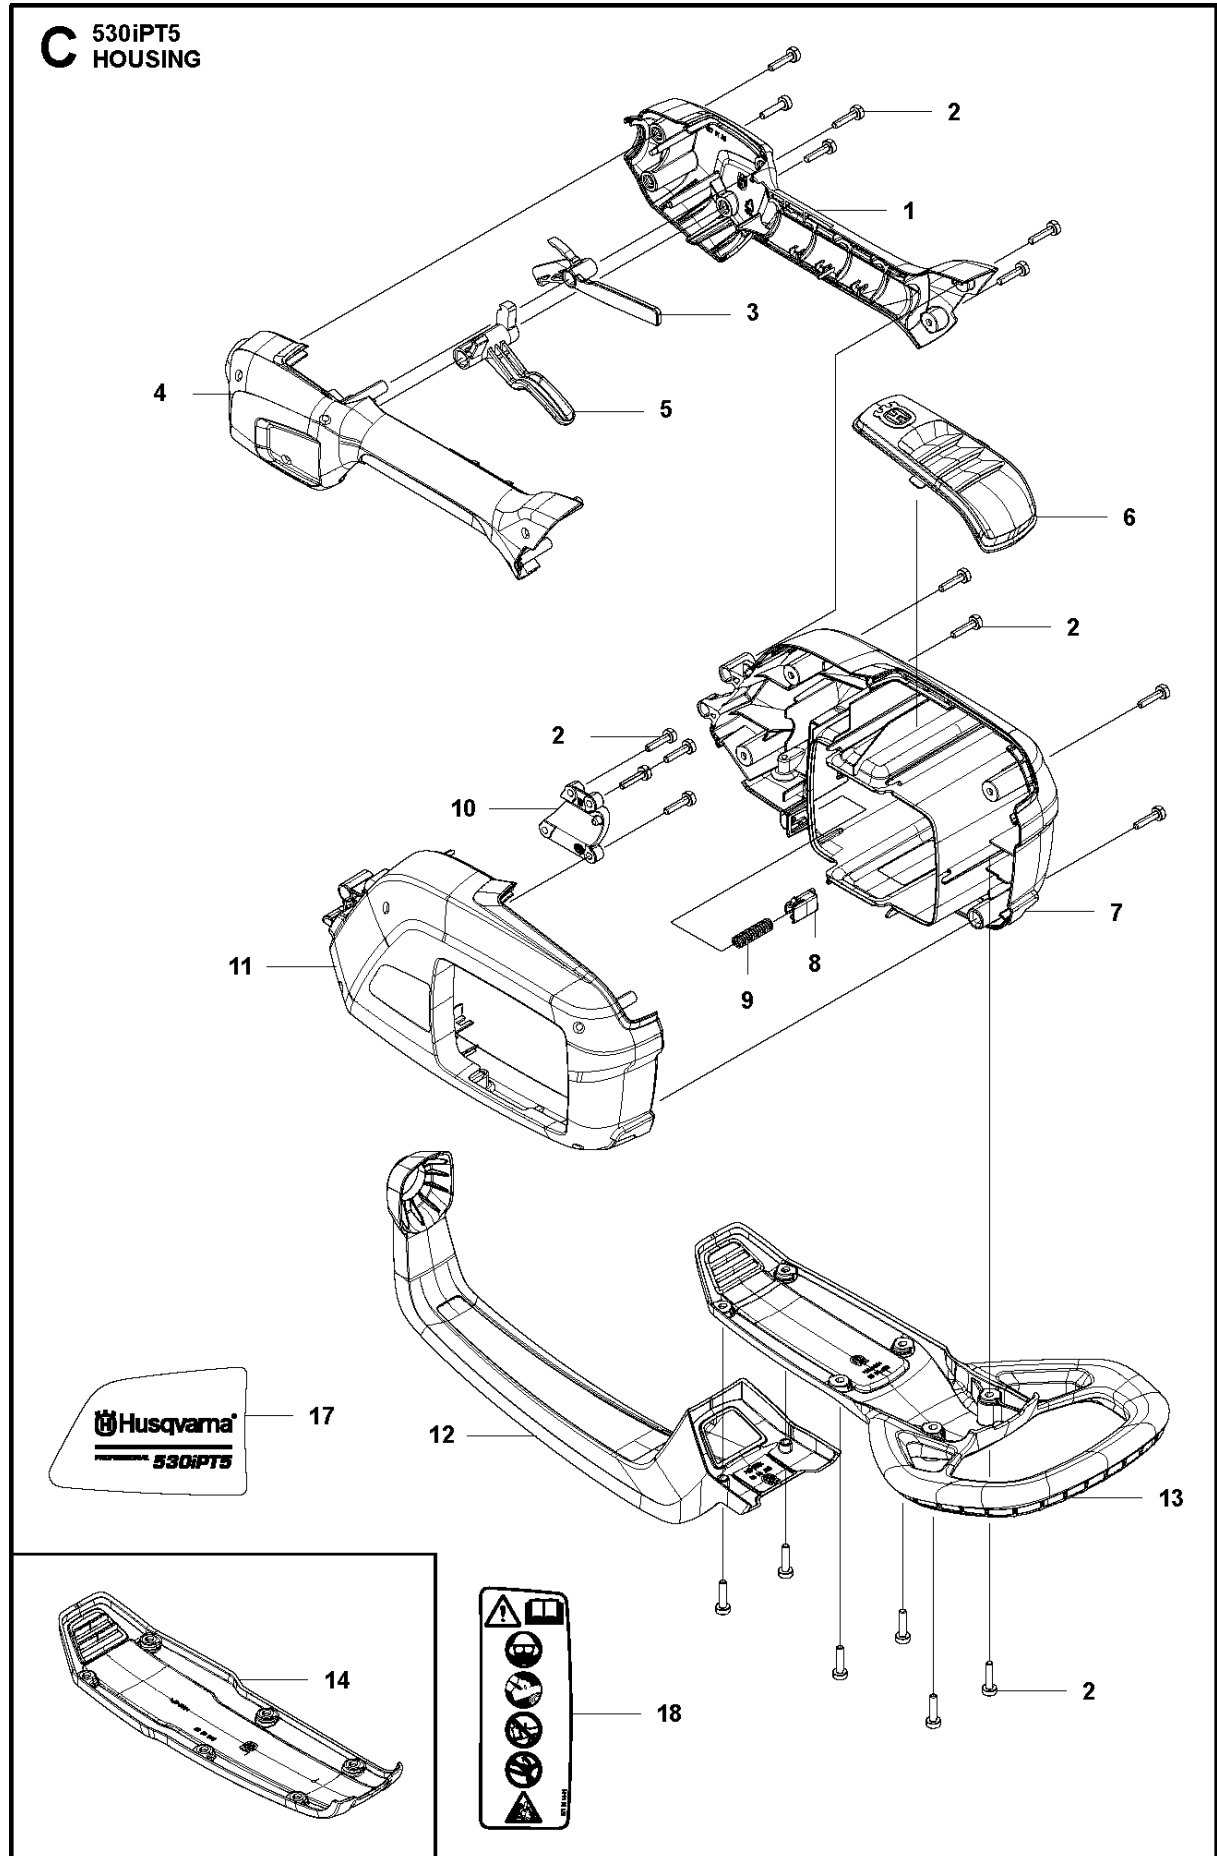

SPARE PARTS LIST

POLE PRUNER/POLE SAWS

530iPT5

A 530iPT5
SAW HEAD

Ref	Part No	Description	Remark	QTY KIT
1	579 21 19-01	SCREW IHST		4
2	587 34 72-01	COVER		1
3	587 34 71-01	BRACKET		1
4	587 69 08-01	MOTOR ASSY		1
5	589 24 13-01	GASKET		1
6	577 87 86-03	TANK CAP ASSY		1
7	587 34 68-01	OIL TANK		1
8	587 73 42-01	INSULATOR		1
9	576 83 10-01	SCREW IHSCM		1
10	587 34 65-02	OIL HOSE		1
11	537 15 48-01	PUMP CYLINDER		1
12	540 05 79-01	PUMP PISTON		1
13	503 20 14-12	SCREW IHSCFMO		1
14	503 20 07-78	SCREW IHSCFM		1
15	580 65 32-01	PAWL		1
16	501 45 27-02	LOCK NUT		1
17	580 46 25-01	SCREW		1
18	503 20 25-12	SCREW IHSCM		4
19	579 77 63-01	CHASSIS		1
20	587 34 73-02	PUMP PINION		1
21	577 60 76-01	SPUR SPROCKET	iPX EU, iP4 US, IPT5 CA/US	1
22	579 53 45-01	SPUR SPROCKET	iP4 EU, iP5 EU	1
23	577 27 15-01	WASHER		1
24	735 31 12-00	CIRCLIP		1
25	587 90 19-03	COVER		1
26	503 22 00-07	HEXAGON NUT		1
27	588 69 80-02	ACCESSORY BAG		1
28	504 71 00-03	OIL PLUMMET		1

SHAFT

530iPT5

Ref	Part No	Description	Remark	QTY	KIT
1	510 09 61-01	NUT		1	
2	522 74 26-01	RING		1	
3	510 09 60-01	CLAMPING SLEEVE		1	
4	731 23 14-01	HEXAGON NUT		5	
5	503 20 07-76	SCREW IHSCFM		5	
6	586 87 30-01	SPACER		2	
7	587 00 47-01	TUBE		1	
8	587 00 48-01	GUIDE BUSHING		2	
9	587 20 73-01	TUBE		1	
10	586 91 42-01	TUBE		1	
11	530 01 60-64	SCREW		3	
12	587 73 06-01	SLEEVE		1	
13	522 59 70-01	CLAMPING SLEEVE		1	
14	586 91 43-01	TUBE		1	
15	522 72 31-01	LOOP		1	20
16	502 19 71-01	SQUARE NUT		1	20
17	725 23 81-51	SCREW EHHM		1	20
18	522 72 33-01	SPACING BLOCK		1	20
19	502 20 38-01	KNOB		1	20
20	579 26 40-01	LOOP		1	