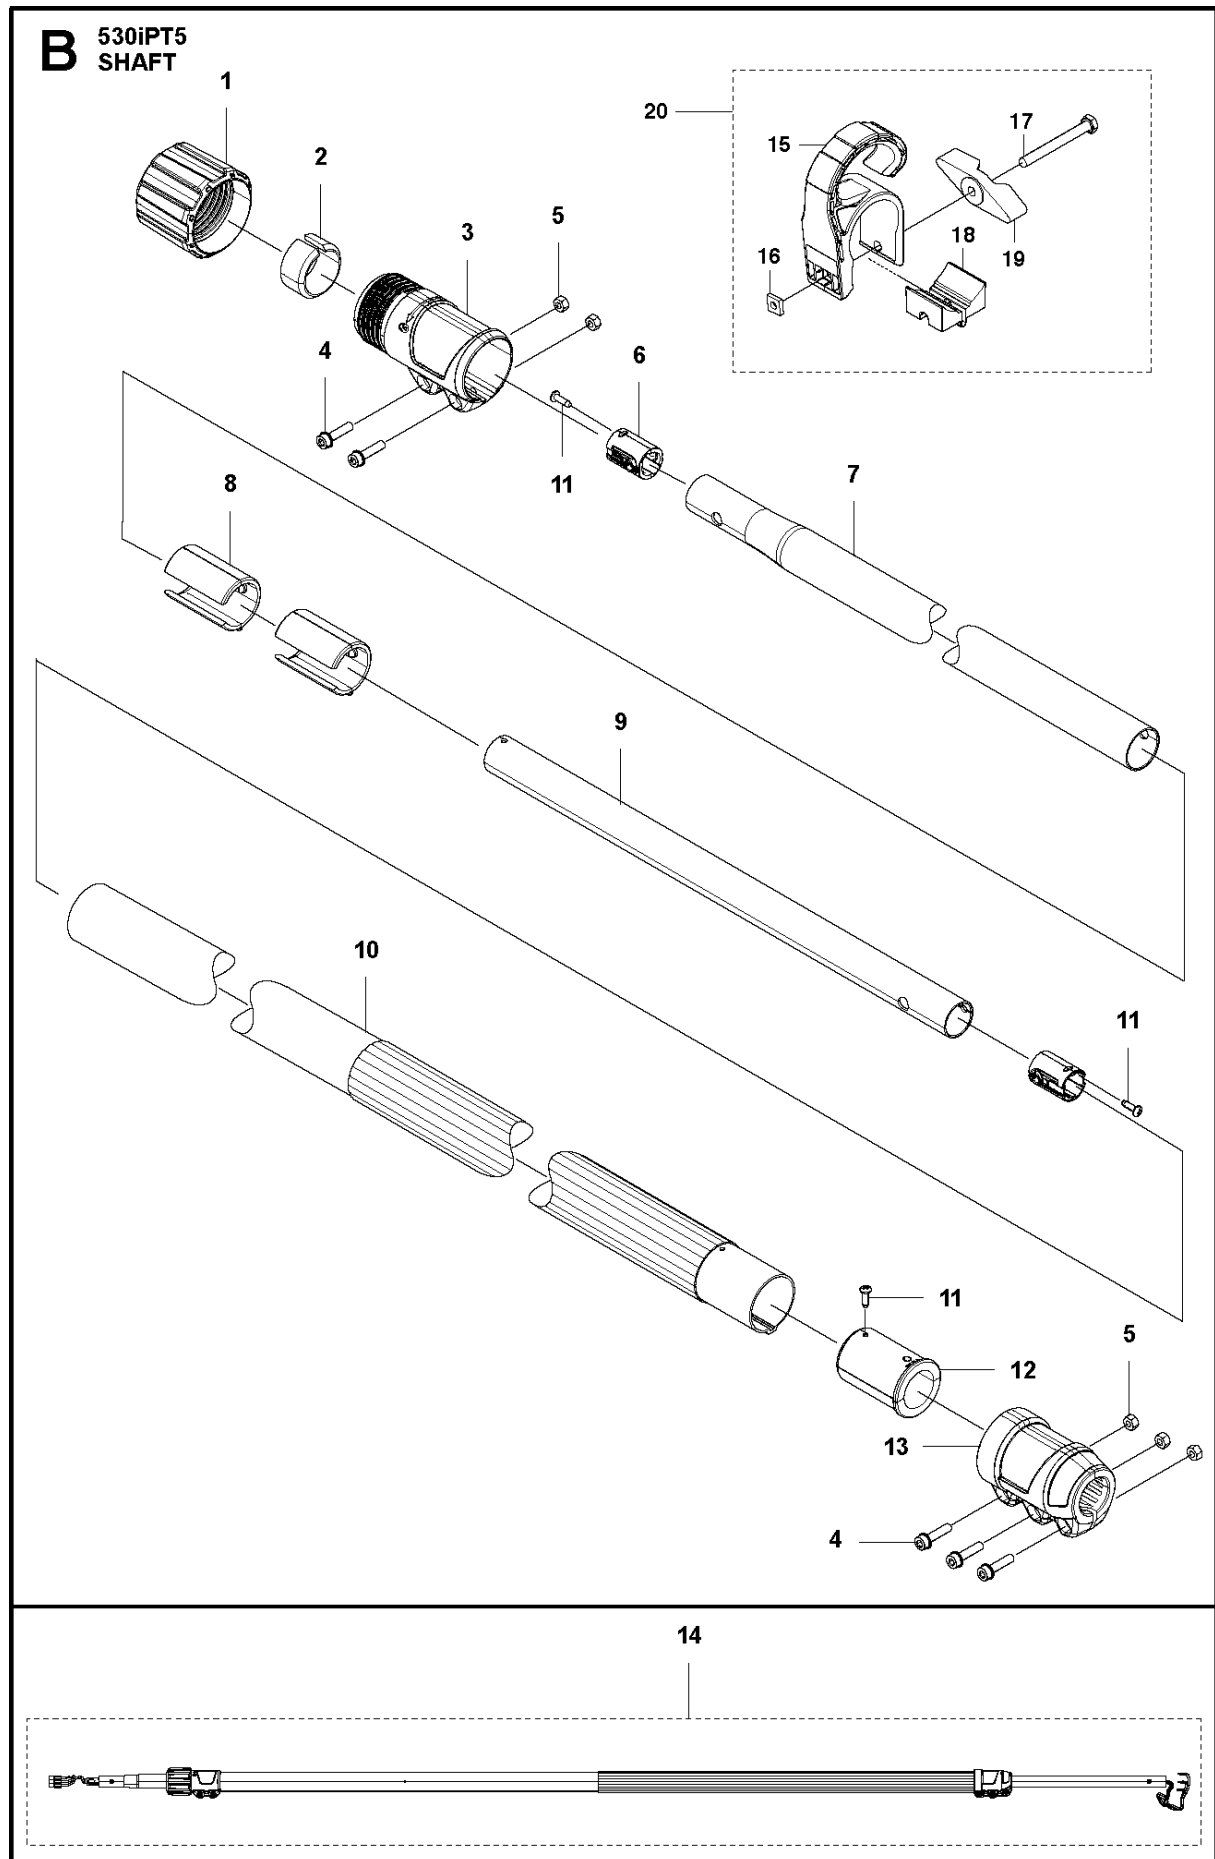

SPARE PARTS LIST

POLE PRUNER/POLE SAWS

530iPT5

A 530iPT5
SAW HEAD

Ref	Part No	Description	Remark	QTY KIT
1	579 21 19-01	SCREW IHST		4
2	587 34 72-01	COVER		1
3	587 34 71-01	BRACKET		1
4	587 69 08-01	MOTOR ASSY		1
5	589 24 13-01	GASKET		1
6	577 87 86-03	TANK CAP ASSY		1
7	587 34 68-01	OIL TANK		1
8	587 73 42-01	INSULATOR		1
9	576 83 10-01	SCREW IHSCM		1
10	587 34 65-02	OIL HOSE		1
11	537 15 48-01	PUMP CYLINDER		1
12	540 05 79-01	PUMP PISTON		1
13	503 20 14-12	SCREW IHSCFMO		1
14	503 20 07-78	SCREW IHSCFM		1
15	580 65 32-01	PAWL		1
16	501 45 27-02	LOCK NUT		1
17	580 46 25-01	SCREW		1
18	503 20 25-12	SCREW IHSCM		4
19	579 77 63-01	CHASSIS		1
20	587 34 73-02	PUMP PINION		1
21	577 60 76-01	SPUR SPROCKET	iPX EU, iP4 US, IPT5 CA/US	1
22	579 53 45-01	SPUR SPROCKET	iP4 EU, iP5 EU	1
23	577 27 15-01	WASHER		1
24	735 31 12-00	CIRCLIP		1
25	587 90 19-03	COVER		1
26	503 22 00-07	HEXAGON NUT		1
27	588 69 80-02	ACCESSORY BAG		1
28	504 71 00-03	OIL PLUMMET		1

SHAFT

530iPT5

Ref	Part No	Description	Remark	QTY	KIT
1	510 09 61-01	NUT		1	
2	522 74 26-01	RING		1	
3	510 09 60-01	CLAMPING SLEEVE		1	
4	731 23 14-01	HEXAGON NUT		5	
5	503 20 07-76	SCREW IHSCFM		5	
6	586 87 30-01	SPACER		2	
7	587 00 47-01	TUBE		1	
8	587 00 48-01	GUIDE BUSHING		2	
9	587 20 73-01	TUBE		1	
10	586 91 42-01	TUBE		1	
11	530 01 60-64	SCREW		3	
12	587 73 06-01	SLEEVE		1	
13	522 59 70-01	CLAMPING SLEEVE		1	
14	586 91 43-01	TUBE		1	
15	522 72 31-01	LOOP		1	20
16	502 19 71-01	SQUARE NUT		1	20
17	725 23 81-51	SCREW EHHM		1	20
18	522 72 33-01	SPACING BLOCK		1	20
19	502 20 38-01	KNOB		1	20
20	579 26 40-01	LOOP		1	