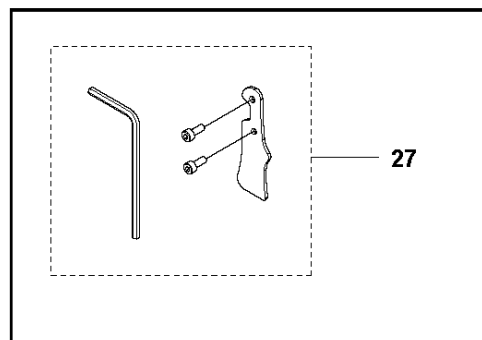

SPARE PARTS LIST

POLE PRUNER/POLE SAWS

530iPT5

A 530iPT5
SAW HEAD

Ref	Part No	Description	Remark	QTY KIT
1	579 21 19-01	SCREW IHST		4
2	587 34 72-01	COVER		1
3	587 34 71-01	BRACKET		1
4	587 69 08-01	MOTOR ASSY		1
5	589 24 13-01	GASKET		1
6	577 87 86-03	TANK CAP ASSY		1
7	587 34 68-01	OIL TANK		1
8	587 73 42-01	INSULATOR		1
9	576 83 10-01	SCREW IHSCM		1
10	587 34 65-02	OIL HOSE		1
11	537 15 48-01	PUMP CYLINDER		1
12	540 05 79-01	PUMP PISTON		1
13	503 20 14-12	SCREW IHSCFMO		1
14	503 20 07-78	SCREW IHSCFM		1
15	580 65 32-01	PAWL		1
16	501 45 27-02	LOCK NUT		1
17	580 46 25-01	SCREW		1
18	503 20 25-12	SCREW IHSCM		4
19	579 77 63-01	CHASSIS		1
20	587 34 73-02	PUMP PINION		1
21	577 60 76-01	SPUR SPROCKET	iPX EU, iP4 US, IPT5 CA/US	1
22	579 53 45-01	SPUR SPROCKET	iP4 EU, iP5 EU	1
23	577 27 15-01	WASHER		1
24	735 31 12-00	CIRCLIP		1
25	587 90 19-03	COVER		1
26	503 22 00-07	HEXAGON NUT		1
27	588 69 80-02	ACCESSORY BAG		1
28	504 71 00-03	OIL PLUMMET		1

SHAFT

530iPT5

Ref	Part No	Description	Remark	QTY	KIT
1	510 09 61-01	NUT		1	
2	522 74 26-01	RING		1	
3	510 09 60-01	CLAMPING SLEEVE		1	
4	731 23 14-01	HEXAGON NUT		5	
5	503 20 07-76	SCREW IHSCFM		5	
6	586 87 30-01	SPACER		2	
7	587 00 47-01	TUBE		1	
8	587 00 48-01	GUIDE BUSHING		2	
9	587 20 73-01	TUBE		1	
10	586 91 42-01	TUBE		1	
11	530 01 60-64	SCREW		3	
12	587 73 06-01	SLEEVE		1	
13	522 59 70-01	CLAMPING SLEEVE		1	
14	586 91 43-01	TUBE		1	
15	522 72 31-01	LOOP		1	20
16	502 19 71-01	SQUARE NUT		1	20
17	725 23 81-51	SCREW EHHM		1	20
18	522 72 33-01	SPACING BLOCK		1	20
19	502 20 38-01	KNOB		1	20
20	579 26 40-01	LOOP		1	