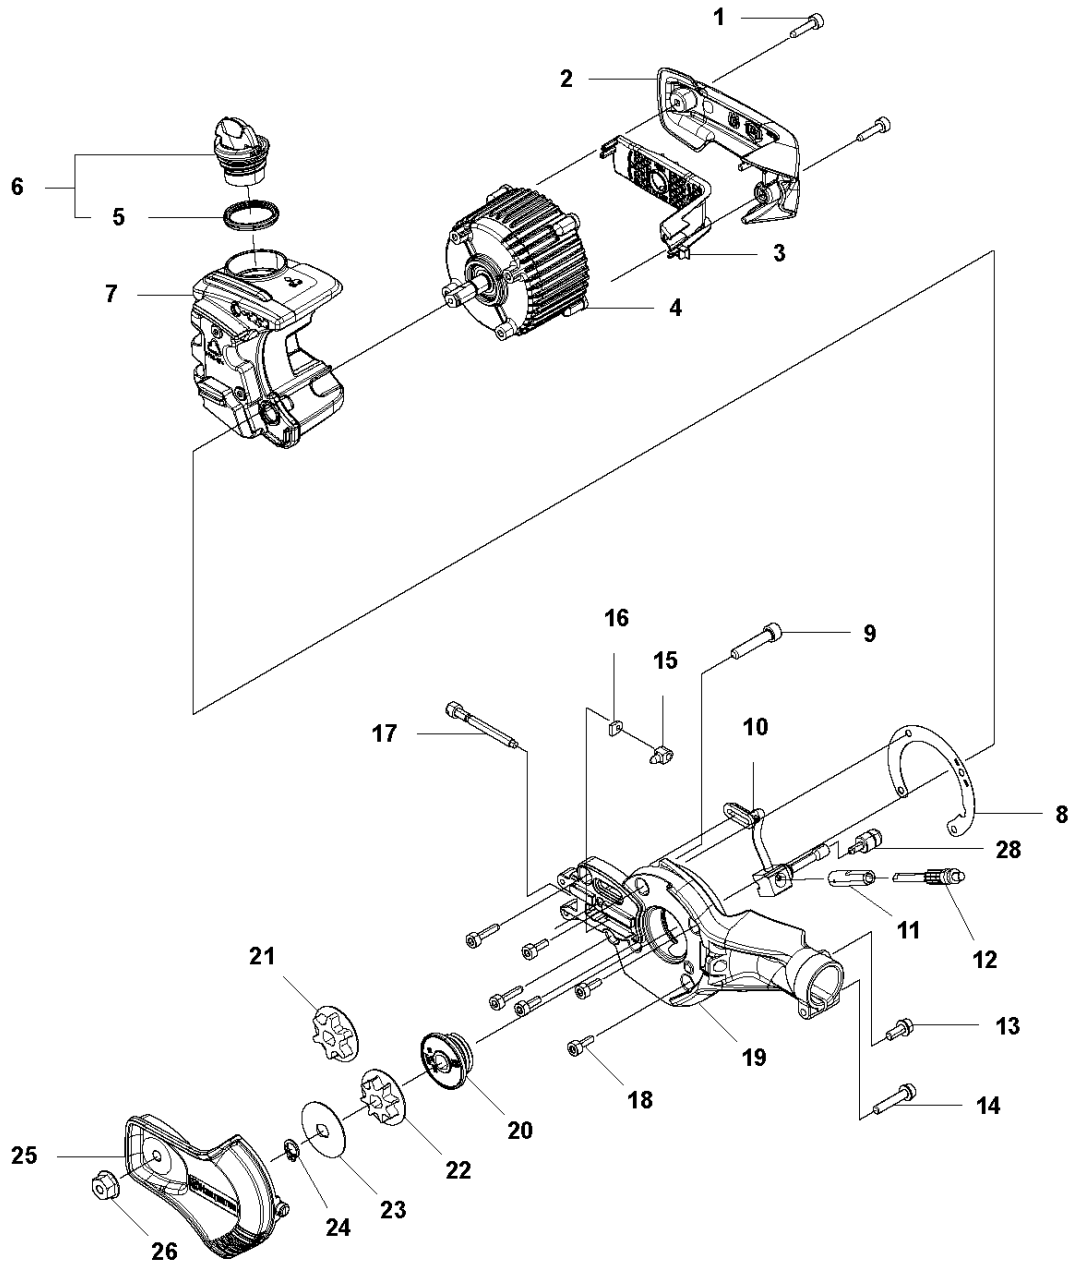

SPARE PARTS LIST

POLE PRUNER/POLE SAWS

530iPT5

A 530iPT5
SAW HEAD

Ref	Part No	Description	Remark	QTY KIT
1	579 21 19-01	SCREW IHST		4
2	587 34 72-01	COVER		1
3	587 34 71-01	BRACKET		1
4	587 69 08-01	MOTOR ASSY		1
5	589 24 13-01	GASKET		1
6	577 87 86-03	TANK CAP ASSY		1
7	587 34 68-01	OIL TANK		1
8	587 73 42-01	INSULATOR		1
9	576 83 10-01	SCREW IHSCM		1
10	587 34 65-02	OIL HOSE		1
11	537 15 48-01	PUMP CYLINDER		1
12	540 05 79-01	PUMP PISTON		1
13	503 20 14-12	SCREW IHSCFMO		1
14	503 20 07-78	SCREW IHSCFM		1
15	580 65 32-01	PAWL		1
16	501 45 27-02	LOCK NUT		1
17	580 46 25-01	SCREW		1
18	503 20 25-12	SCREW IHSCM		4
19	579 77 63-01	CHASSIS		1
20	587 34 73-02	PUMP PINION		1
21	577 60 76-01	SPUR SPROCKET	iPX EU, iP4 US, IPT5 CA/US	1
22	579 53 45-01	SPUR SPROCKET	iP4 EU, iP5 EU	1
23	577 27 15-01	WASHER		1
24	735 31 12-00	CIRCLIP		1
25	587 90 19-03	COVER		1
26	503 22 00-07	HEXAGON NUT		1
27	588 69 80-02	ACCESSORY BAG		1
28	504 71 00-03	OIL PLUMMET		1

SHAFT

530iPT5

Ref	Part No	Description	Remark	QTY	KIT
1	510 09 61-01	NUT		1	
2	522 74 26-01	RING		1	
3	510 09 60-01	CLAMPING SLEEVE		1	
4	731 23 14-01	HEXAGON NUT		5	
5	503 20 07-76	SCREW IHSCFM		5	
6	586 87 30-01	SPACER		2	
7	587 00 47-01	TUBE		1	
8	587 00 48-01	GUIDE BUSHING		2	
9	587 20 73-01	TUBE		1	
10	586 91 42-01	TUBE		1	
11	530 01 60-64	SCREW		3	
12	587 73 06-01	SLEEVE		1	
13	522 59 70-01	CLAMPING SLEEVE		1	
14	586 91 43-01	TUBE		1	
15	522 72 31-01	LOOP		1	20
16	502 19 71-01	SQUARE NUT		1	20
17	725 23 81-51	SCREW EHHM		1	20
18	522 72 33-01	SPACING BLOCK		1	20
19	502 20 38-01	KNOB		1	20
20	579 26 40-01	LOOP		1	