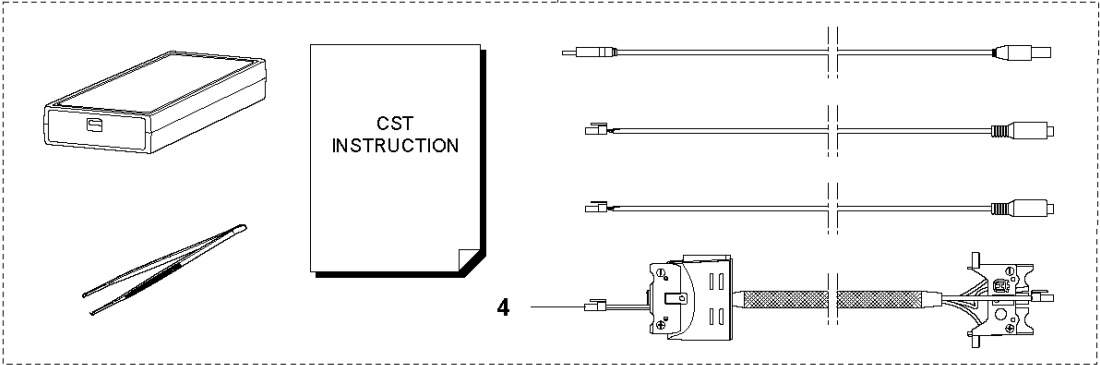

E 530IPT5
ACCESSORIES

3