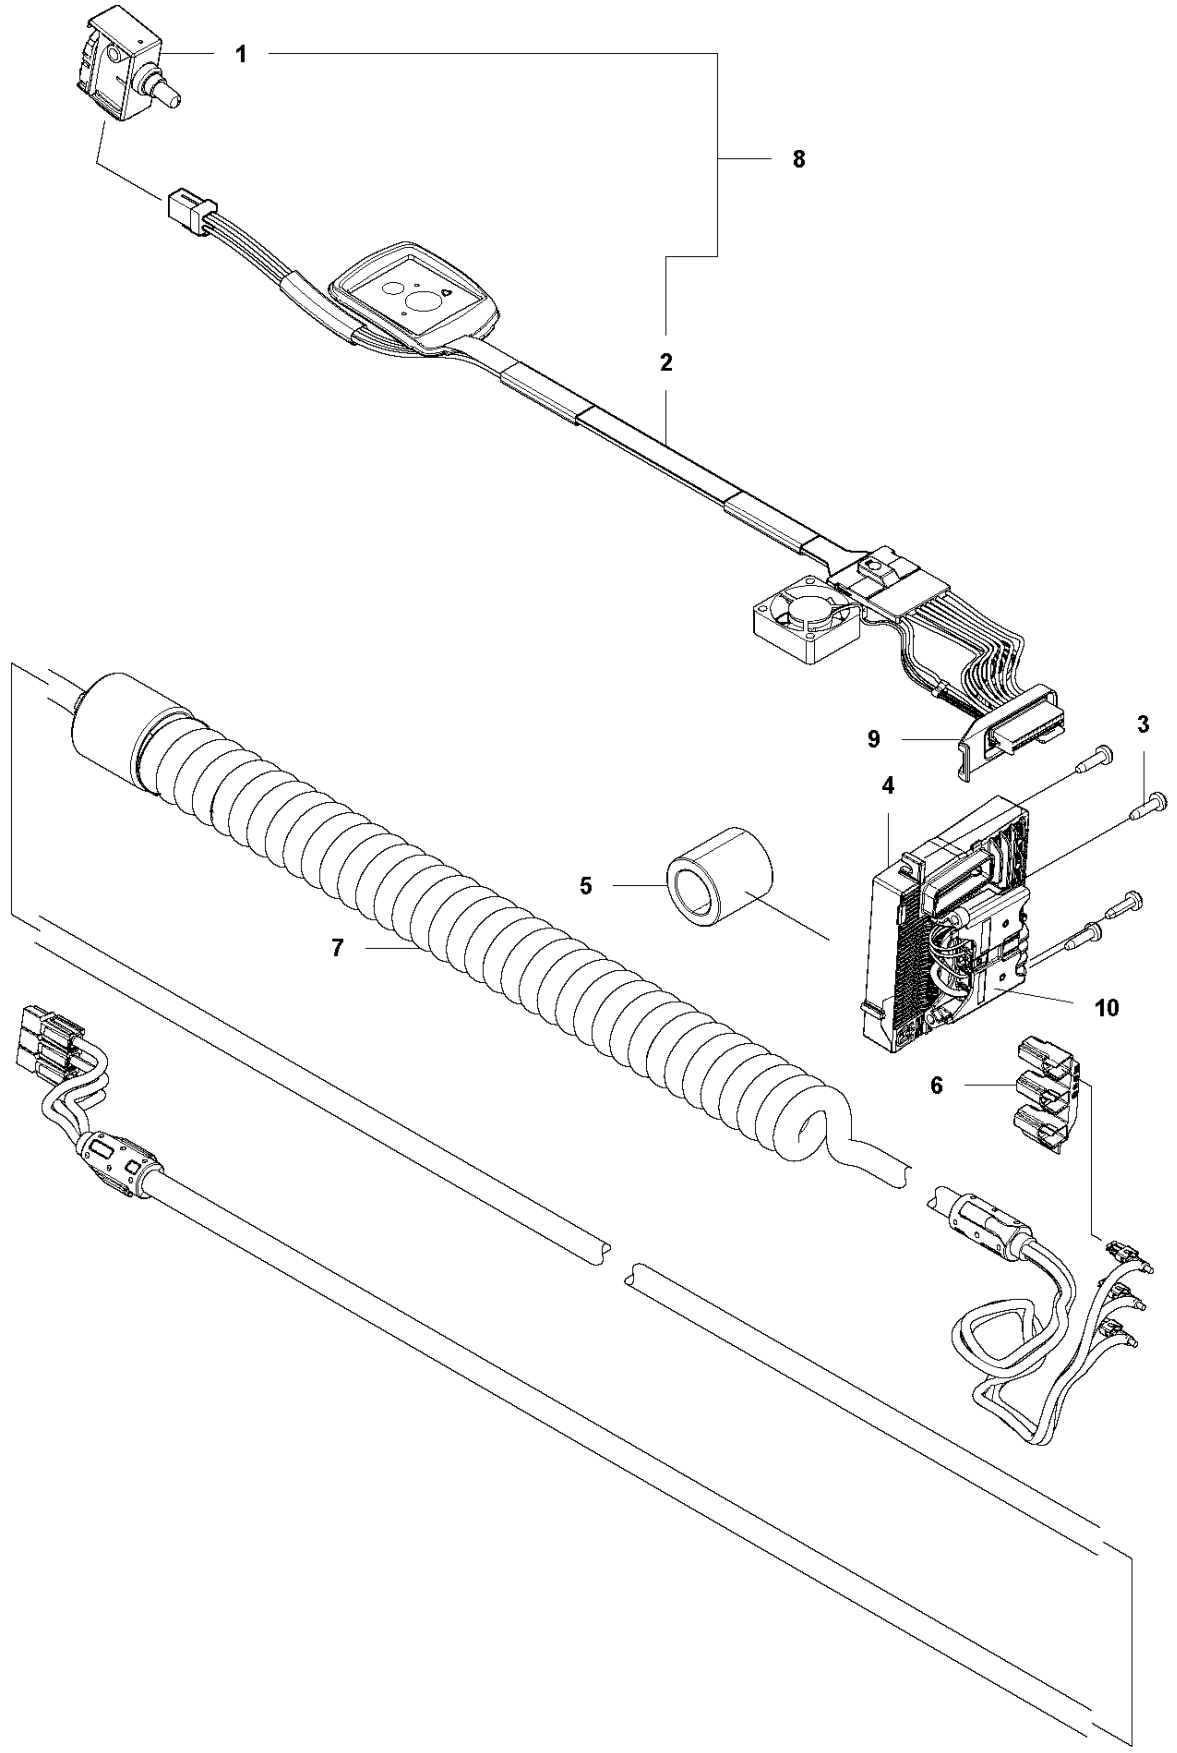

D 530iPT5
ELECTRICAL

Ref	Part No	Description	Remark	QTY	KIT
1	582 05 07-01	TRIGGER SWITCH		1	8
2	589 29 39-01	WIRING ASSY		1	8
3	503 21 28-13	SCREW CCRPANT		4	
4	582 05 41-01	CONTROL UNIT		1	
5	577 97 66-01	FERRITE CORE		1	
6	588 25 53-01	HOUSING		1	
7	587 02 83-01	WIRING ASSY		1	
8	593 89 67-01	SWITCH KIT		1	
9	587 32 72-01	BRACKET		1	
10	593 81 30-01	CONNECTOR		1