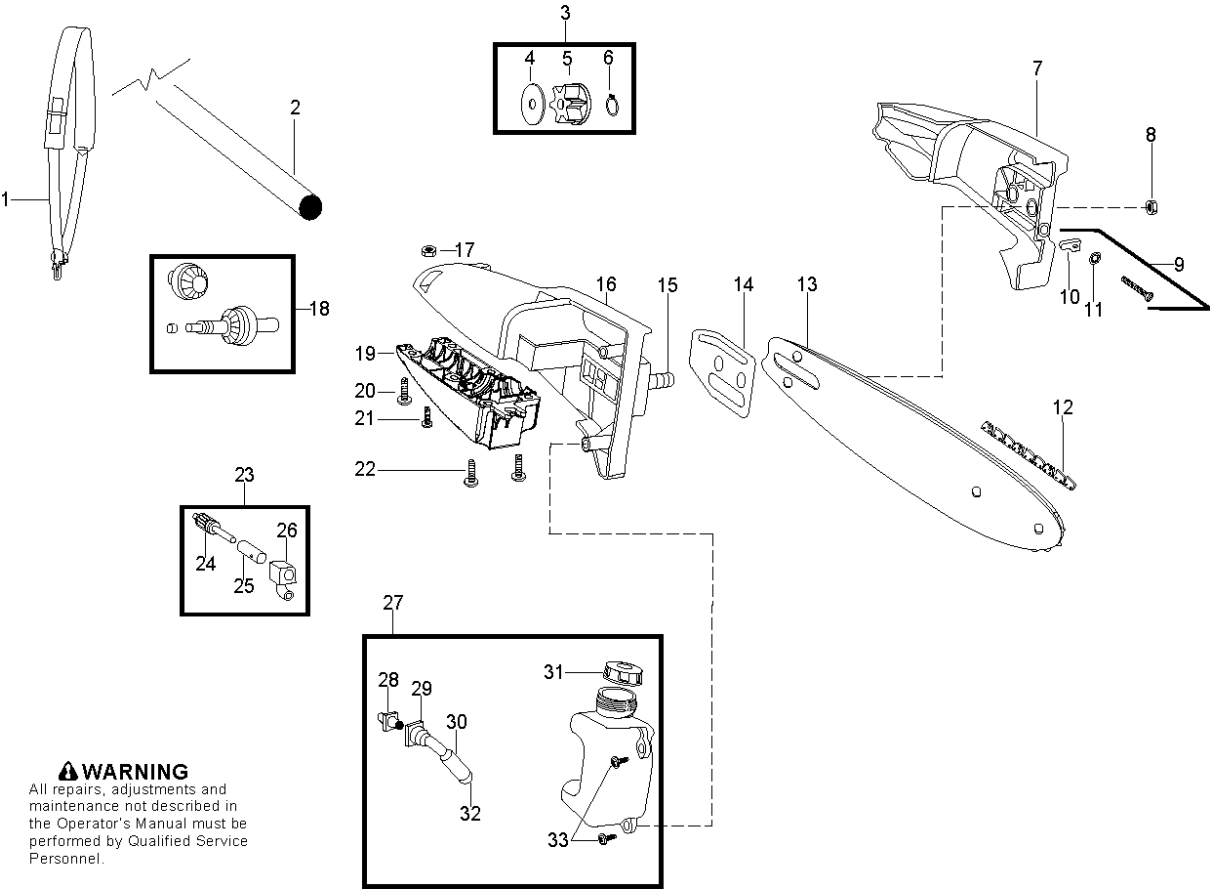

# SPARE PARTS LIST

POLE PRUNER/POLE SAWS

POLE SAW, 2010-01

**⚠ WARNING**  
All repairs, adjustments and maintenance not described in the Operator's Manual must be performed by Qualified Service Personnel.

## PRODUCT COMPLETE

POLE SAW, 2010-01

Ref	Part No	Description	Remark	QTY KIT
1	537 21 62-01	HARNES		1
2	545 00 60-82	LOWER DRIVE SHAFT	(Incl. flex.)	1
3	530 07 16-47	SPROCKET	(Incl. 4,5,6)	1
4	530 05 65-21	WASHER		1
5	530 05 65-20	SPROCKET,		1
6	530 05 65-63	RETAINER		1
7	530 05 71-00	ASSY--BAR CLAMP,	(Incl. 9)	1
8	530 01 59-17	NUT		1
9	530 06 96-11	RETAINER	(Incl. 10,11)	1
10	530 01 58-26	PEN		1
11	530 03 85-93	RETAINER		1
12	530 05 15-24	SAW CHAIN		1
13	530 04 49-08	BAR		1
14	530 05 65-23	PLATE		1
15	530 01 61-33	BOLT		1
16	530 05 65-13	HOUSING	(Incl. 15)	1
17	530 01 62-84	NUT		1
18	530 07 16-46	SERVICE KIT		1
19	530 05 65-14	HOUSING		1
20	530 01 63-12	SCREW		1
21	530 01 58-05	SCREW		1
22	530 01 58-86	SCREW		1
23	530 07 16-45	OILER	(Incl. 24,25,26,28)	1
24	530 05 37-64	ASSY--GEAR PLUNGER,		1
25	530 05 37-65	BARREL		1
26	530 05 65-22	BLOCK--OIL,		1
27	530 05 65-28	ASSY OIL TANK PRUNER ATTACH	(Incl. 28,29,30,31,32)	1
28	530 05 65-24	FITTING		1
29	530 02 11-60	INTAKE--OIL LINE,		1
30	530 03 78-21	FILTER		1
31	530 05 30-72	COVER		1
32	530 03 01-89	PLUG		1
33	530 01 58-43	SCREW		1
	545 00 28-08	DECAL	Not Shown	1
	545 05 66-01	CLAMP	Not Shown	1
	545 11 33-01	CLAMP	Not Shown	1
	530 01 59-40	SCREW	Not Shown	1
	530 03 11-90	SCABBARD	Not Shown	1
	530 03 11-59	WRENCH	Not Shown	1