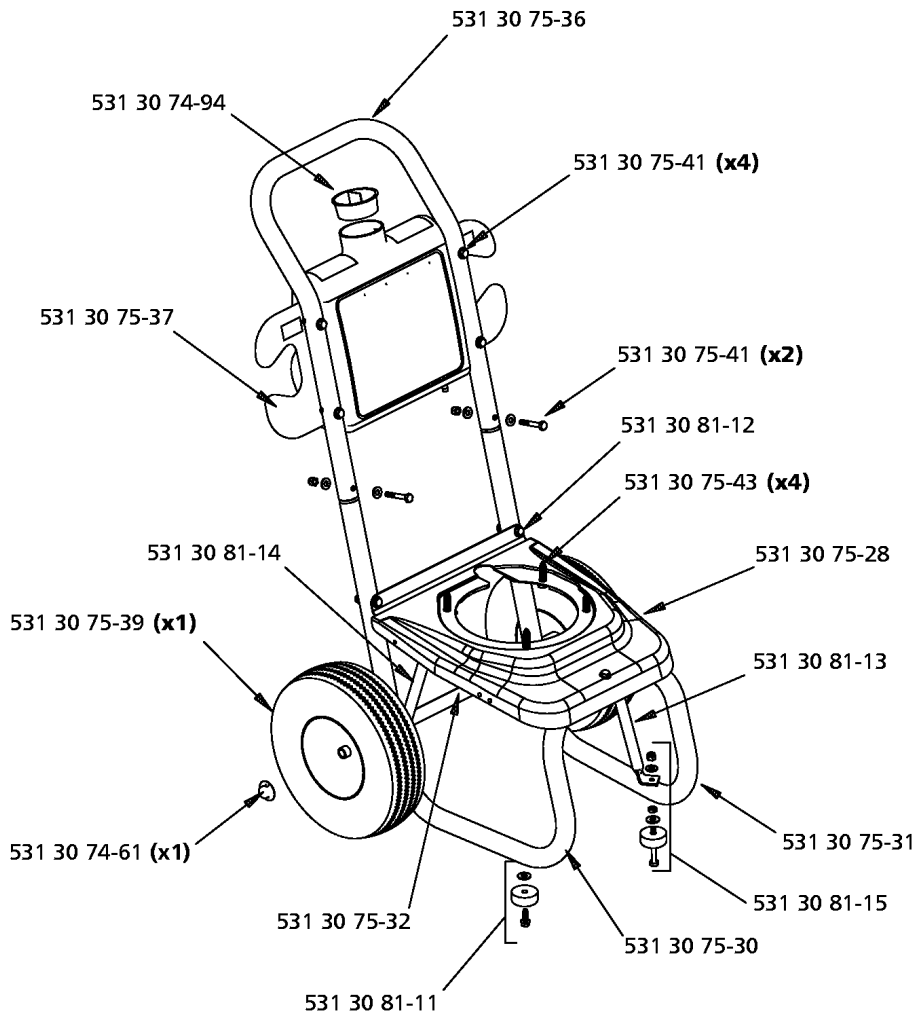

SPARE PARTS LIST

PRESSURE WASHERS

1335PW, 2006-03

5525PW

531 30 75-38 Detergent Tube (not shown)

* Tips sold separately; contact your dealer to purchase

REPAIR PARTS

1335PW, 2006-03

Part No	Description	Remark	QTY KIT
531 30 74-61	PALNUT		1
531 30 74-62	DECAL		1
531 30 74-69	GUN		1
531 30 74-72	LANCE		1
531 30 74-77	NOZZLE		1
531 30 74-78	NOZZLE		1
531 30 74-79	NOZZLE		1
531 30 74-80	NOZZLE		1
531 30 74-81	NOZZLE		1
531 30 74-84	O-RING		1
531 30 74-94	HUB CAP		1
531 30 74-96	HOSE		1
531 30 74-97	SPRAY TIP HOLDER		1
531 30 75-28	BASEPLATE		1
531 30 75-30	TUBE		1
531 30 75-31	TUBE		1
531 30 75-32	AXLE TUBE		1
531 30 75-35	GUN		1
531 30 75-36	HANDLE TUBE		1
531 30 75-37	DETERGENT TANK WITH DECALS		1
531 30 75-38	DETERGENT TUBE		1
531 30 75-39	WHEEL KIT		1
531 30 75-41	HARDWARE PACK, HANDLE / TANK		2
531 30 75-41	HARDWARE PACK, HANDLE / TANK		4
531 30 75-43	HARDWARE PACK, ENGINE MOUNT		4
531 30 81-11	RUBBER FOOT KIT- PW5525		1
531 30 81-12	HARDWARE PACK, LEGS / AXLE /		1
531 30 81-13	STRUT, LEFT FRONT - PW5525		1
531 30 81-14	STRUT, RIGHT REAR - PW5525		1
531 30 81-15	RUBBER FOOT KIT FOR STRUT		1