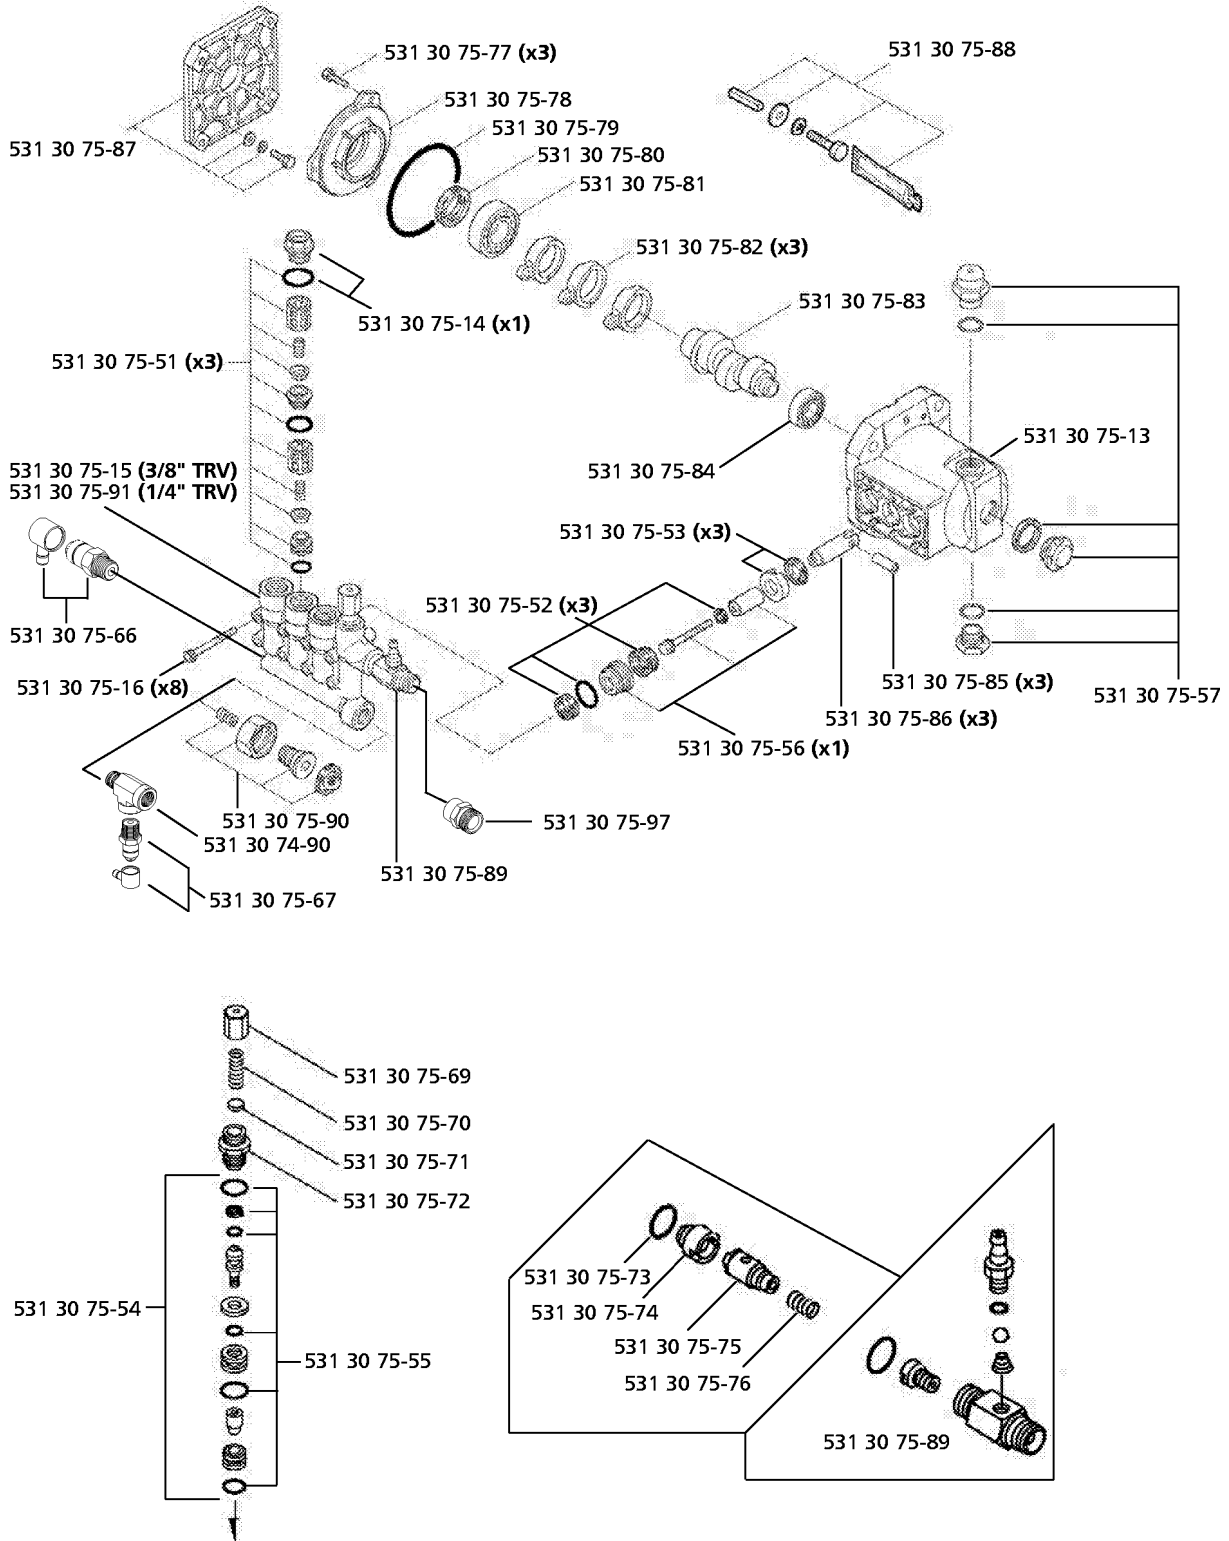

Pump for 6026PW

531 30 75-12 Pump Assembly Complete

531 30 74-83 Pump Oil (not shown)

Key: P/O = Part Of Kit