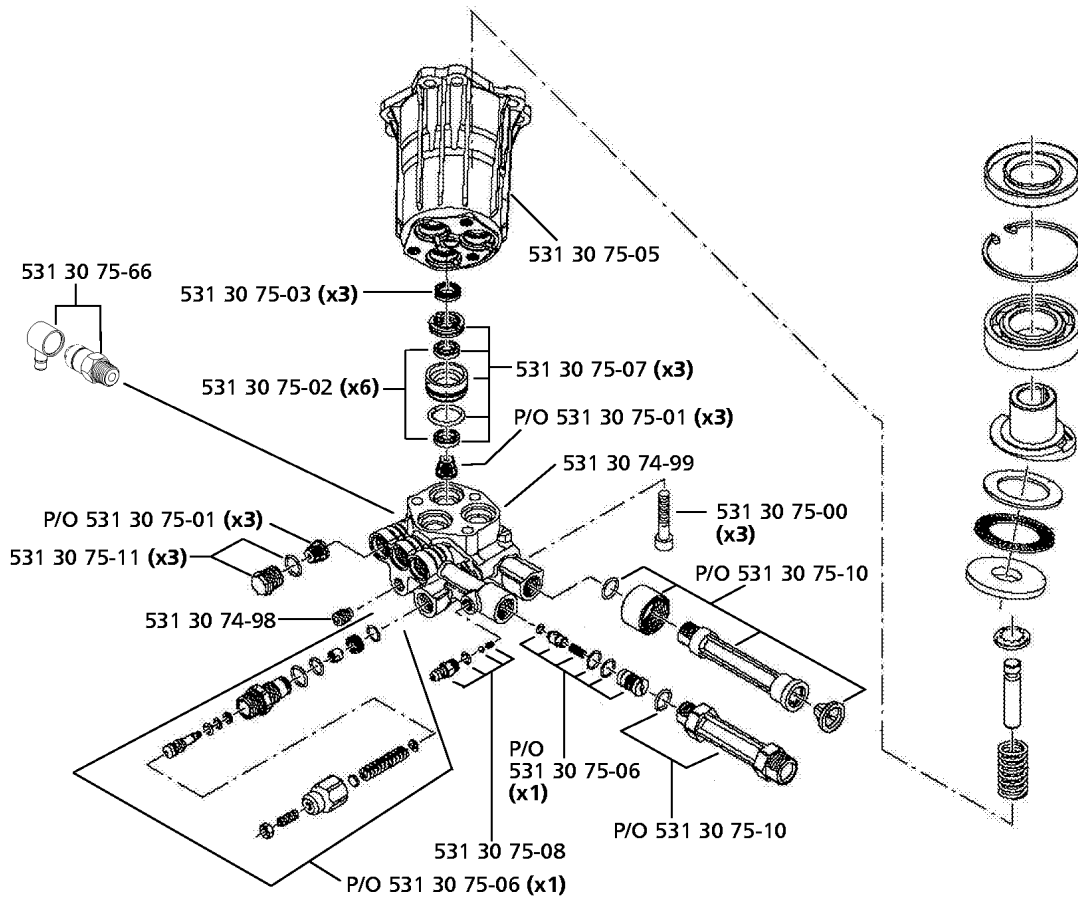

9030PW and 1335PW

REPAIR PARTS

1335PW, 2006-03

Part No	Description	Remark	QTY KIT
531 30 74-61	PALNUT		1
531 30 74-64	DECAL		1
531 30 74-65	DECAL		1
531 30 74-66	SPRAY TIP HOLDER, GROMMET		1
531 30 74-67	HOSE		1
531 30 74-68	GUN		1
531 30 74-70	LANCE SUPPORT KIT		1
531 30 74-71	DETERGENT TUBE, KIT		1
531 30 74-72	LANCE		1
531 30 74-73	NOZZLE		1
531 30 74-74	NOZZLE		1
531 30 74-75	NOZZLE		1
531 30 74-76	NOZZLE		1
531 30 74-77	NOZZLE		1
531 30 74-82	O-RING		1
531 30 74-82	O-RING		1
531 30 74-84	O-RING		1
531 30 74-86	QUICK CONNECT PLUG, GUN		1
531 30 74-87	QUICK CONNECT SOCKET HOSE/GUN		1
531 30 74-88	QUICK CONNECT SOCKET HOSE/PUMP		1
531 30 74-89	QUICK CONNECT PLUG, PUMP		1
531 30 74-91	AXLE TUBE		1
531 30 74-95	LOWER FRAME TUBE		1
531 30 75-39	WHEEL KIT		1
531 30 75-40	RUBBER FOOT KIT		2
531 30 75-44	GUN		1
531 30 75-45	HARDWARE PACK, ENGINE MOUNTING		4
531 30 75-46	HANDLE TUBE		1
531 30 75-47	DECAL		1
531 30 75-48	ACCESSORY HOOK KIT		1
531 30 75-49	HARDWARE PACK, HANDLE		2
531 30 75-50	HARDWARE PACK, LEGS / AXLE /		6
531 30 75-96	HARDWARE PACK, ENGINE		4

Pump for 5525PW

531 30 75-29 Pump Assembly Complete

Key: P/O = Part Of Kit

REPAIR PARTS

1335PW, 2006-03

Part No	Description	Remark	QTY KIT
531 30 74-98	GRUB SCREW M10X14		1
531 30 74-99	PUMP		1
531 30 75-00	BOLT		3
531 30 75-01	VALVE ASSY		6
531 30 75-01	VALVE ASSY		3
531 30 75-01	VALVE ASSY		3
531 30 75-02	WATER SEAL, KIT		6
531 30 75-02	WATER SEAL, KIT		6
531 30 75-03	OIL SEAL		3
531 30 75-03	OIL SEAL		3
531 30 75-04	O-RING		1
531 30 75-05	PUMP		1
531 30 75-06	UNLOADER KIT		1
531 30 75-06	UNLOADER KIT		1
531 30 75-06	UNLOADER KIT		1
531 30 75-07	PISTON GUIDE KIT		3
531 30 75-08	CHEMICAL INJECTOR KIT		1
531 30 75-10	INLET		1
531 30 75-10	INLET		1
531 30 75-11	VALVE CAP KIT		3
531 30 75-29	PUMP		1
531 30 75-66	ASSEMBLY		1