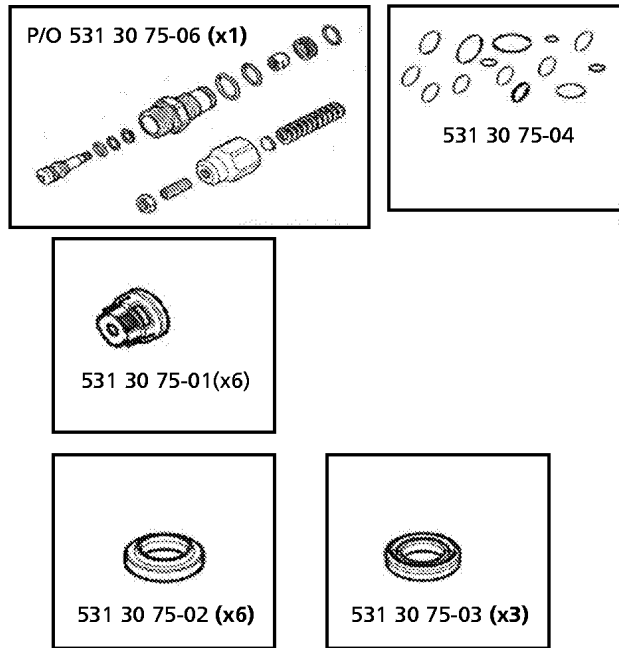

9030PW and 1335PW

REPAIR PARTS

1335PW, 2006-03

Part No	Description	Remark	QTY KIT
531 30 74-61	PALNUT		1
531 30 74-64	DECAL		1
531 30 74-65	DECAL		1
531 30 74-66	SPRAY TIP HOLDER, GROMMET		1
531 30 74-67	HOSE		1
531 30 74-68	GUN		1
531 30 74-70	LANCE SUPPORT KIT		1
531 30 74-71	DETERGENT TUBE, KIT		1
531 30 74-72	LANCE		1
531 30 74-73	NOZZLE		1
531 30 74-74	NOZZLE		1
531 30 74-75	NOZZLE		1
531 30 74-76	NOZZLE		1
531 30 74-77	NOZZLE		1
531 30 74-82	O-RING		1
531 30 74-82	O-RING		1
531 30 74-84	O-RING		1
531 30 74-86	QUICK CONNECT PLUG, GUN		1
531 30 74-87	QUICK CONNECT SOCKET HOSE/GUN		1
531 30 74-88	QUICK CONNECT SOCKET HOSE/PUMP		1
531 30 74-89	QUICK CONNECT PLUG, PUMP		1
531 30 74-91	AXLE TUBE		1
531 30 74-95	LOWER FRAME TUBE		1
531 30 75-39	WHEEL KIT		1
531 30 75-40	RUBBER FOOT KIT		2
531 30 75-44	GUN		1
531 30 75-45	HARDWARE PACK, ENGINE MOUNTING		4
531 30 75-46	HANDLE TUBE		1
531 30 75-47	DECAL		1
531 30 75-48	ACCESSORY HOOK KIT		1
531 30 75-49	HARDWARE PACK, HANDLE		2
531 30 75-50	HARDWARE PACK, LEGS / AXLE /		6
531 30 75-96	HARDWARE PACK, ENGINE		4

Pump for 5525PW

531 30 75-29 Pump Assembly Complete

Key: P/O = Part Of Kit

REPAIR PARTS

1335PW, 2006-03

Part No	Description	Remark	QTY KIT
531 30 74-98	GRUB SCREW M10X14		1
531 30 74-99	PUMP		1
531 30 75-00	BOLT		3
531 30 75-01	VALVE ASSY		6
531 30 75-01	VALVE ASSY		3
531 30 75-01	VALVE ASSY		3
531 30 75-02	WATER SEAL, KIT		6
531 30 75-02	WATER SEAL, KIT		6
531 30 75-03	OIL SEAL		3
531 30 75-03	OIL SEAL		3
531 30 75-04	O-RING		1
531 30 75-05	PUMP		1
531 30 75-06	UNLOADER KIT		1
531 30 75-06	UNLOADER KIT		1
531 30 75-06	UNLOADER KIT		1
531 30 75-07	PISTON GUIDE KIT		3
531 30 75-08	CHEMICAL INJECTOR KIT		1
531 30 75-10	INLET		1
531 30 75-10	INLET		1
531 30 75-11	VALVE CAP KIT		3
531 30 75-29	PUMP		1
531 30 75-66	ASSEMBLY		1