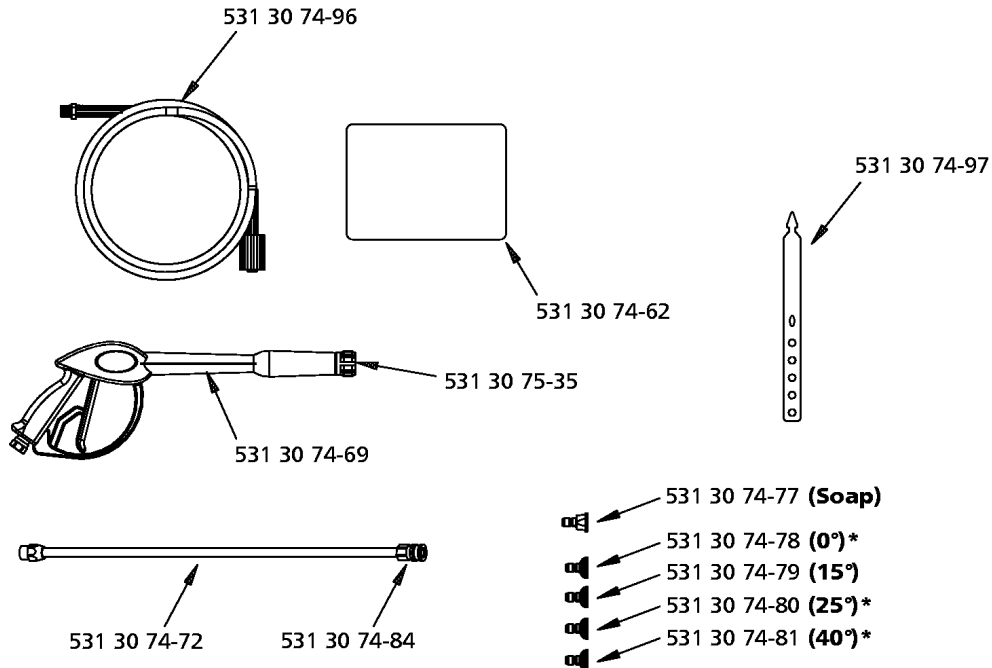

SPARE PARTS LIST

PRESSURE WASHERS

1335PW, 2006-03

5525PW

531 30 75-38 Detergent Tube (not shown)

* Tips sold separately; contact your dealer to purchase

REPAIR PARTS

1335PW, 2006-03

Part No	Description	Remark	QTY KIT
531 30 74-61	PALNUT		1
531 30 74-62	DECAL		1
531 30 74-69	GUN		1
531 30 74-72	LANCE		1
531 30 74-77	NOZZLE		1
531 30 74-78	NOZZLE		1
531 30 74-79	NOZZLE		1
531 30 74-80	NOZZLE		1
531 30 74-81	NOZZLE		1
531 30 74-84	O-RING		1
531 30 74-94	HUB CAP		1
531 30 74-96	HOSE		1
531 30 74-97	SPRAY TIP HOLDER		1
531 30 75-28	BASEPLATE		1
531 30 75-30	TUBE		1
531 30 75-31	TUBE		1
531 30 75-32	AXLE TUBE		1
531 30 75-35	GUN		1
531 30 75-36	HANDLE TUBE		1
531 30 75-37	DETERGENT TANK WITH DECALS		1
531 30 75-38	DETERGENT TUBE		1
531 30 75-39	WHEEL KIT		1
531 30 75-41	HARDWARE PACK, HANDLE / TANK		2
531 30 75-41	HARDWARE PACK, HANDLE / TANK		4
531 30 75-43	HARDWARE PACK, ENGINE MOUNT		4
531 30 81-11	RUBBER FOOT KIT- PW5525		1
531 30 81-12	HARDWARE PACK, LEGS / AXLE /		1
531 30 81-13	STRUT, LEFT FRONT - PW5525		1
531 30 81-14	STRUT, RIGHT REAR - PW5525		1
531 30 81-15	RUBBER FOOT KIT FOR STRUT		1

Pump for 5525PW

531 30 75-29 Pump Assembly Complete

Key: P/O = Part Of Kit

REPAIR PARTS

1335PW, 2006-03

Part No	Description	Remark	QTY KIT
531 30 74-98	GRUB SCREW M10X14		1
531 30 74-99	PUMP		1
531 30 75-00	BOLT		3
531 30 75-01	VALVE ASSY		6
531 30 75-01	VALVE ASSY		3
531 30 75-01	VALVE ASSY		3
531 30 75-02	WATER SEAL, KIT		6
531 30 75-02	WATER SEAL, KIT		6
531 30 75-03	OIL SEAL		3
531 30 75-03	OIL SEAL		3
531 30 75-04	O-RING		1
531 30 75-05	PUMP		1
531 30 75-06	UNLOADER KIT		1
531 30 75-06	UNLOADER KIT		1
531 30 75-06	UNLOADER KIT		1
531 30 75-07	PISTON GUIDE KIT		3
531 30 75-08	CHEMICAL INJECTOR KIT		1
531 30 75-10	INLET		1
531 30 75-10	INLET		1
531 30 75-11	VALVE CAP KIT		3
531 30 75-29	PUMP		1
531 30 75-66	ASSEMBLY		1