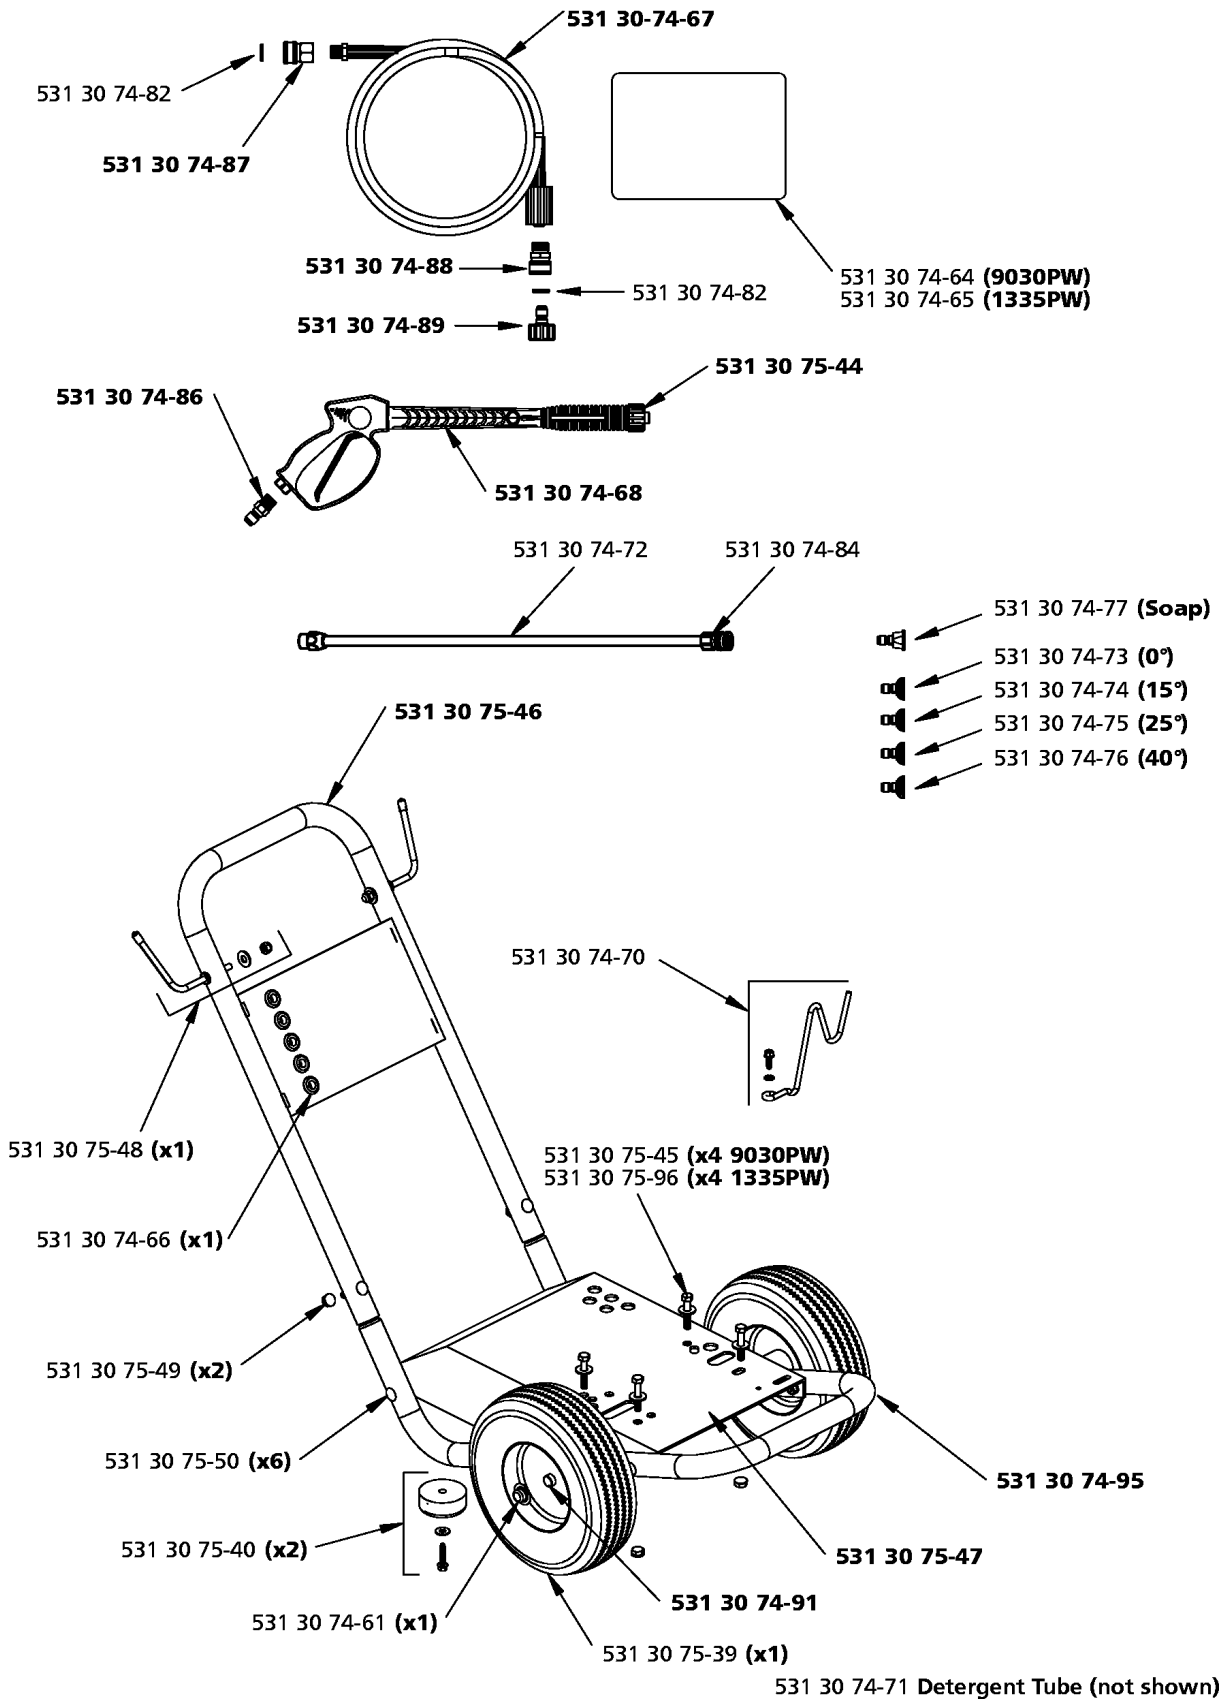

9030PW and 1335PW