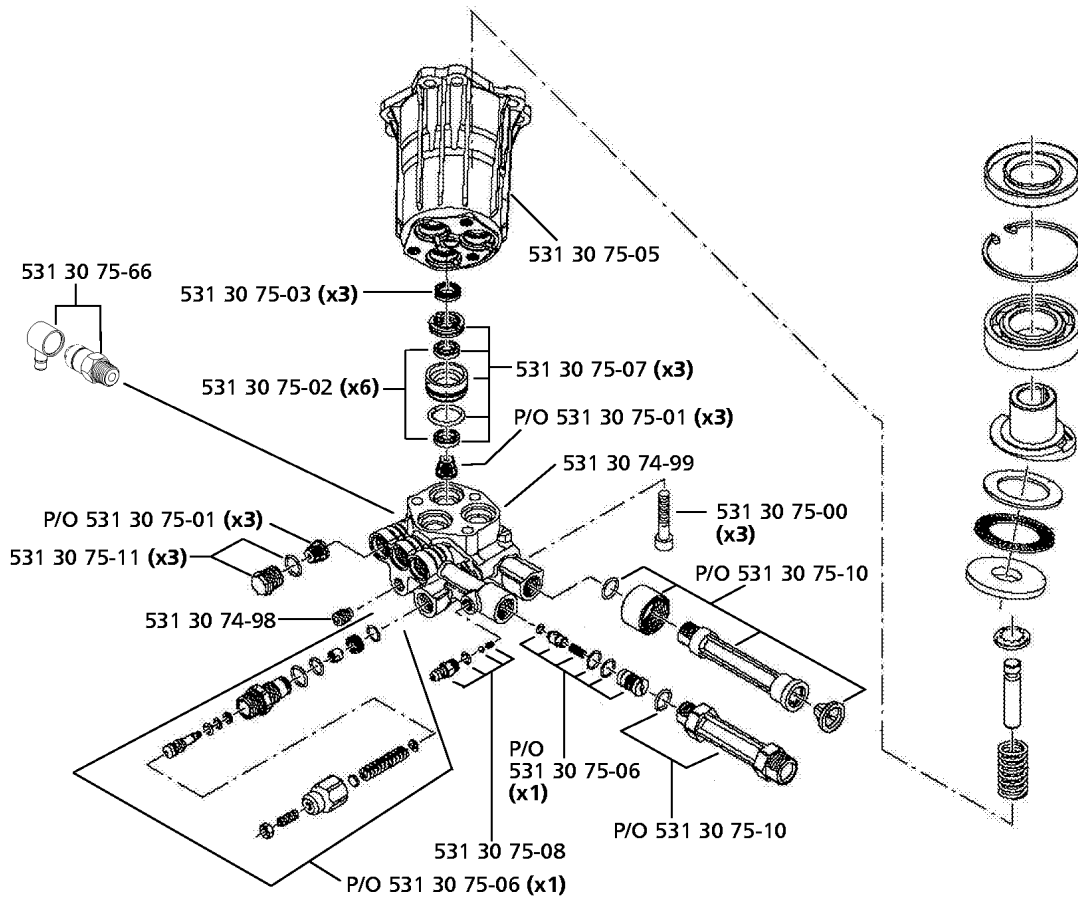

Pump for 5525PW

531 30 75-29 Pump Assembly Complete

Key: P/O = Part Of Kit