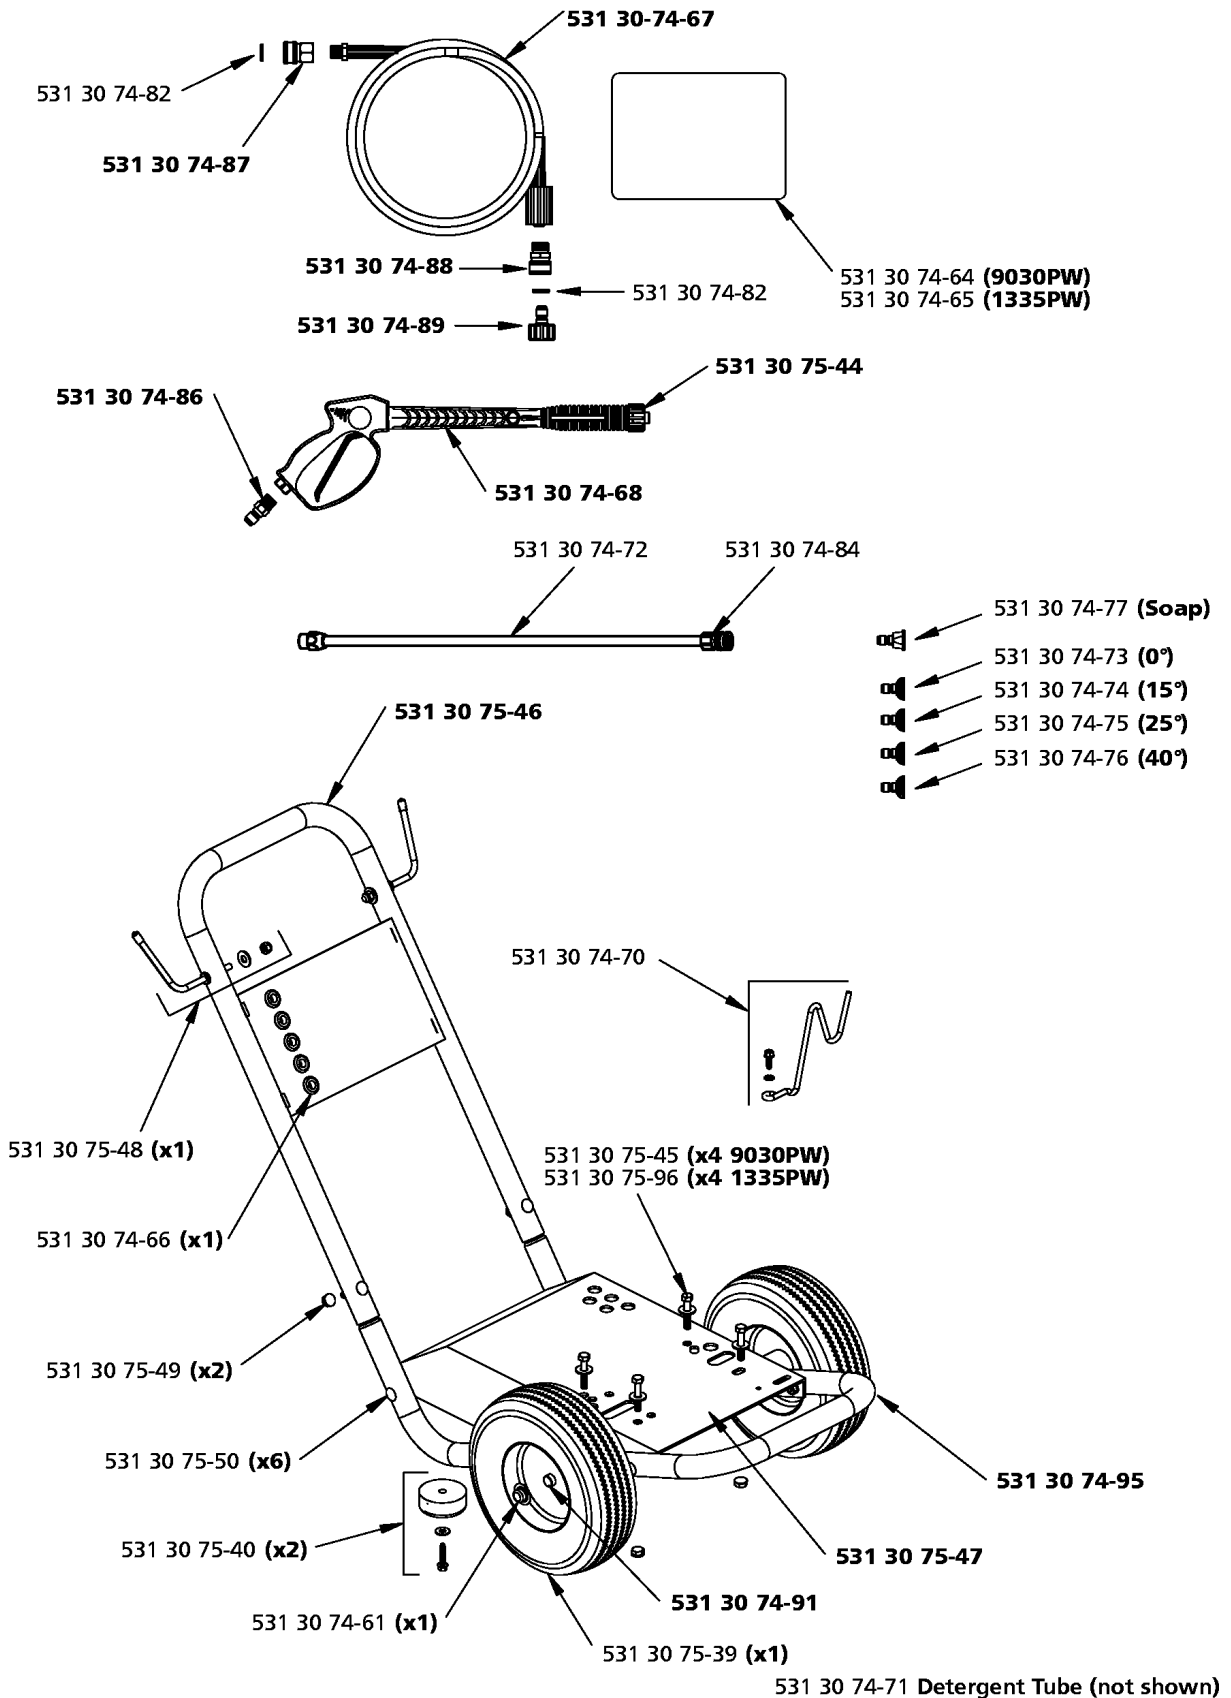

9030PW and 1335PW