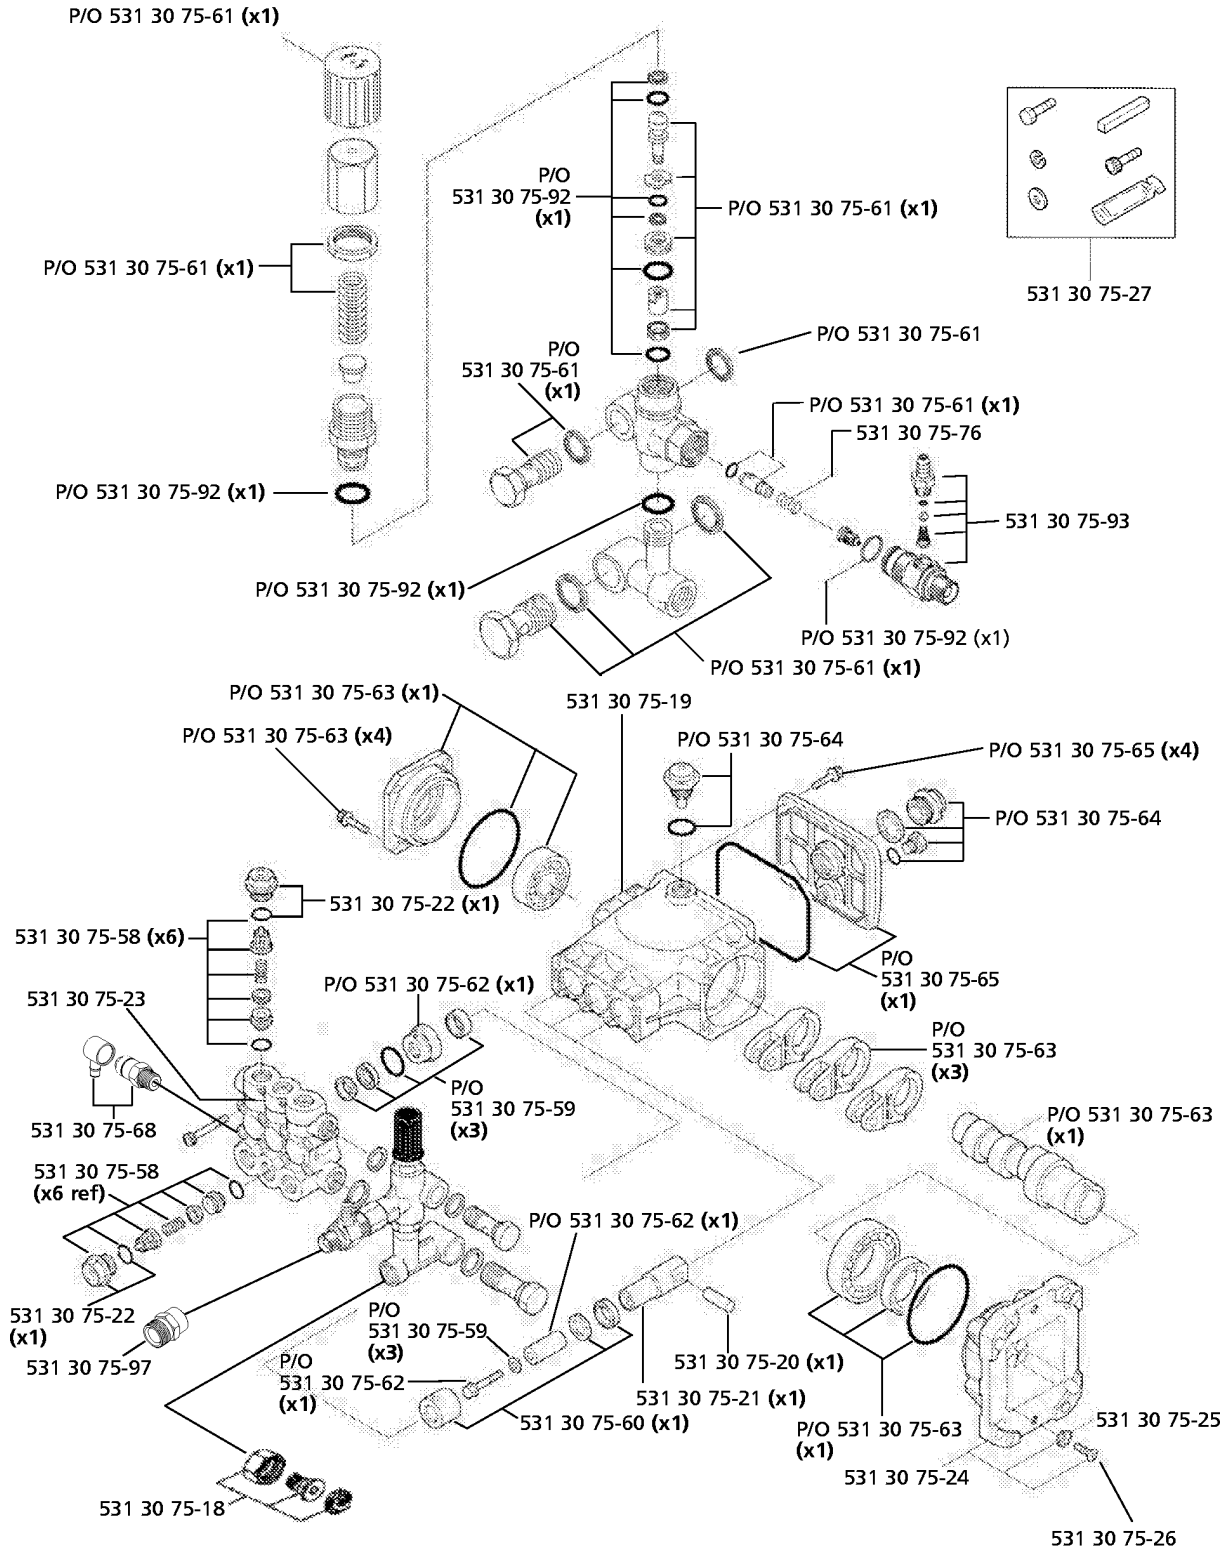

Pump for 9030PW and 1335PW

531 30 75-17 Pump Assembly Complete

531 30 74-83 Pump Oil (not shown)
Key: P/O = Part Of Kit