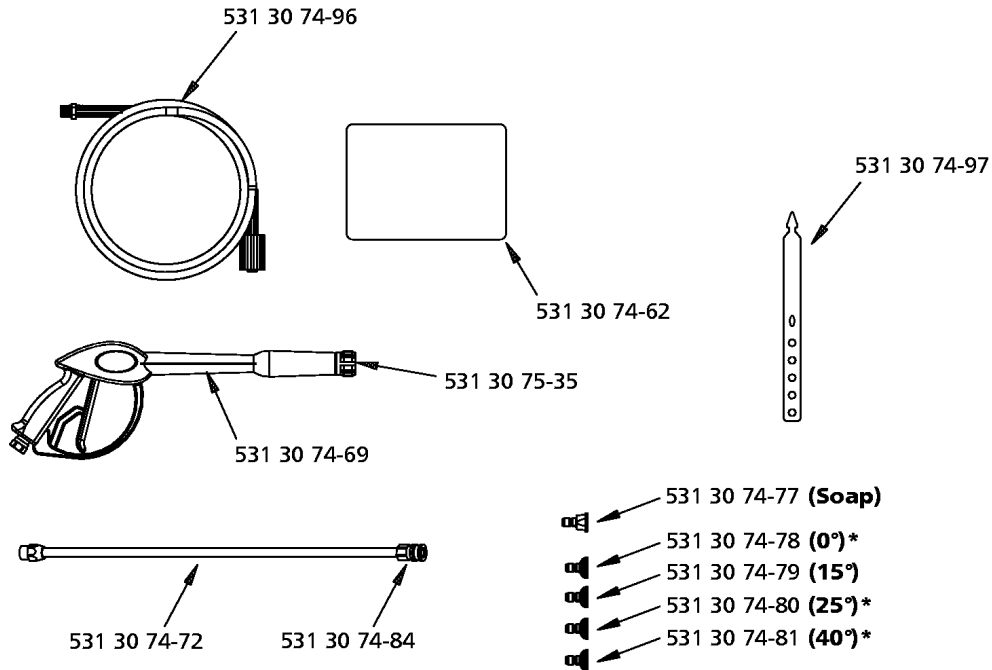

# 5525PW

531 30 75-38 Detergent Tube (not shown)

\* Tips sold separately; contact your dealer to purchase

## REPAIR PARTS

6026PW, 2006-03

Part No	Description	Remark	QTY KIT
531 30 74-61	PALNUT		1
531 30 74-62	DECAL		1
531 30 74-69	GUN		1
531 30 74-72	LANCE		1
531 30 74-77	NOZZLE		1
531 30 74-78	NOZZLE		1
531 30 74-79	NOZZLE		1
531 30 74-80	NOZZLE		1
531 30 74-81	NOZZLE		1
531 30 74-84	O-RING		1
531 30 74-94	HUB CAP		1
531 30 74-96	HOSE		1
531 30 74-97	SPRAY TIP HOLDER		1
531 30 75-28	BASEPLATE		1
531 30 75-30	TUBE		1
531 30 75-31	TUBE		1
531 30 75-32	AXLE TUBE		1
531 30 75-35	GUN		1
531 30 75-36	HANDLE TUBE		1
531 30 75-37	DETERGENT TANK WITH DECALS		1
531 30 75-38	DETERGENT TUBE		1
531 30 75-39	WHEEL KIT		1
531 30 75-41	HARDWARE PACK, HANDLE / TANK		2
531 30 75-41	HARDWARE PACK, HANDLE / TANK		4
531 30 75-43	HARDWARE PACK, ENGINE MOUNT		4
531 30 81-11	RUBBER FOOT KIT- PW5525		1
531 30 81-12	HARDWARE PACK, LEGS / AXLE /		1
531 30 81-13	STRUT, LEFT FRONT - PW5525		1
531 30 81-14	STRUT, RIGHT REAR - PW5525		1
531 30 81-15	RUBBER FOOT KIT FOR STRUT		1