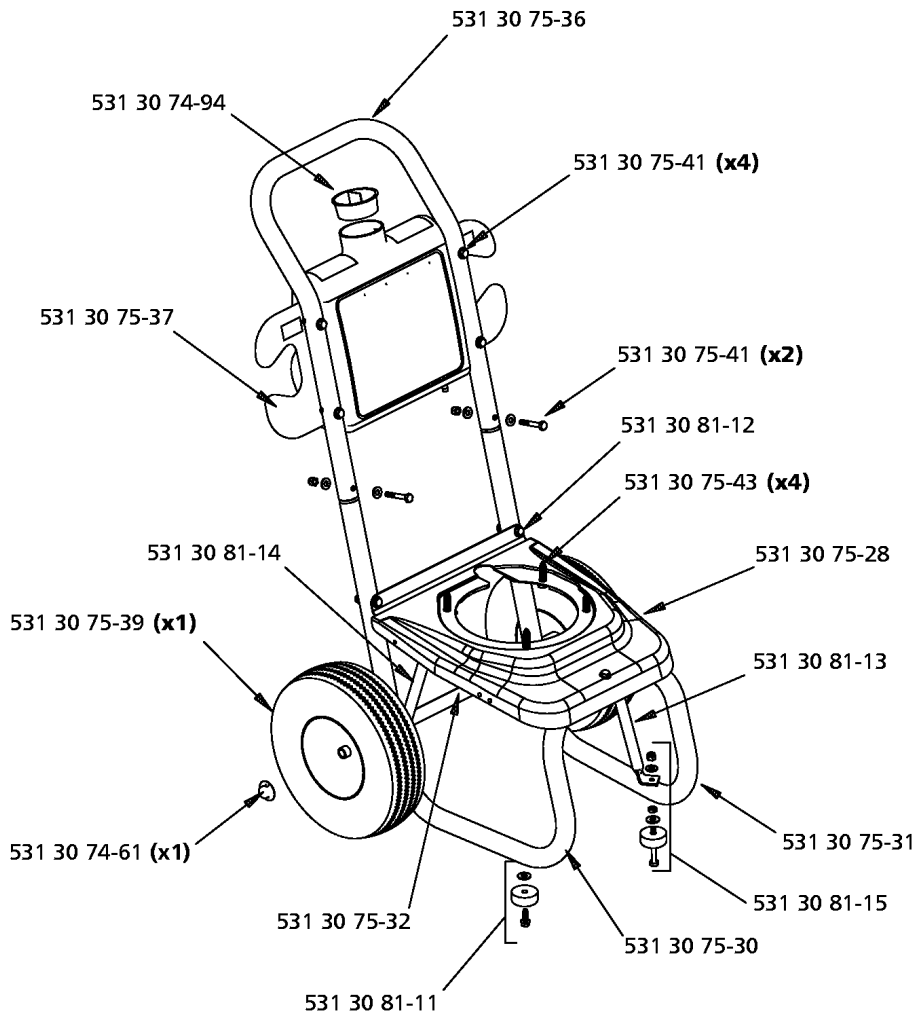

# 5525PW

531 30 75-38 Detergent Tube (not shown)

\* Tips sold separately; contact your dealer to purchase

## REPAIR PARTS

6026PW, 2006-03

Part No	Description	Remark	QTY KIT
531 30 74-61	PALNUT		1
531 30 74-62	DECAL		1
531 30 74-69	GUN		1
531 30 74-72	LANCE		1
531 30 74-77	NOZZLE		1
531 30 74-78	NOZZLE		1
531 30 74-79	NOZZLE		1
531 30 74-80	NOZZLE		1
531 30 74-81	NOZZLE		1
531 30 74-84	O-RING		1
531 30 74-94	HUB CAP		1
531 30 74-96	HOSE		1
531 30 74-97	SPRAY TIP HOLDER		1
531 30 75-28	BASEPLATE		1
531 30 75-30	TUBE		1
531 30 75-31	TUBE		1
531 30 75-32	AXLE TUBE		1
531 30 75-35	GUN		1
531 30 75-36	HANDLE TUBE		1
531 30 75-37	DETERGENT TANK WITH DECALS		1
531 30 75-38	DETERGENT TUBE		1
531 30 75-39	WHEEL KIT		1
531 30 75-41	HARDWARE PACK, HANDLE / TANK		2
531 30 75-41	HARDWARE PACK, HANDLE / TANK		4
531 30 75-43	HARDWARE PACK, ENGINE MOUNT		4
531 30 81-11	RUBBER FOOT KIT- PW5525		1
531 30 81-12	HARDWARE PACK, LEGS / AXLE /		1
531 30 81-13	STRUT, LEFT FRONT - PW5525		1
531 30 81-14	STRUT, RIGHT REAR - PW5525		1
531 30 81-15	RUBBER FOOT KIT FOR STRUT		1