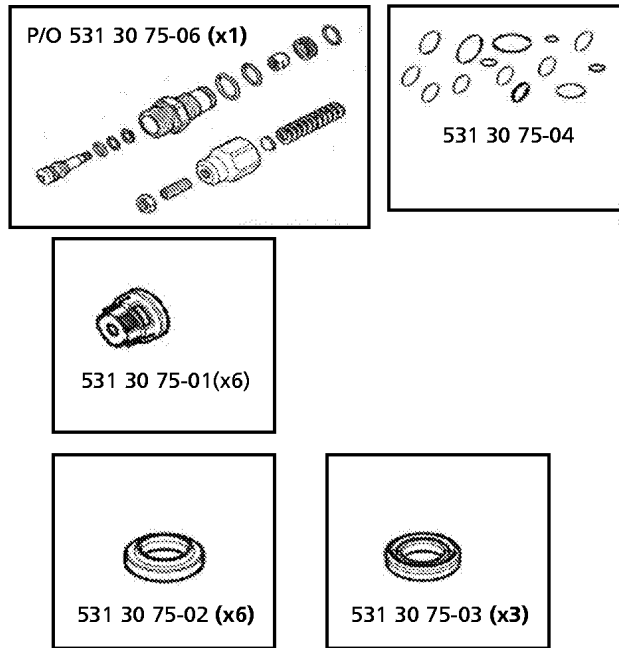

Pump for 5525PW

531 30 75-29 Pump Assembly Complete

Key: P/O = Part Of Kit