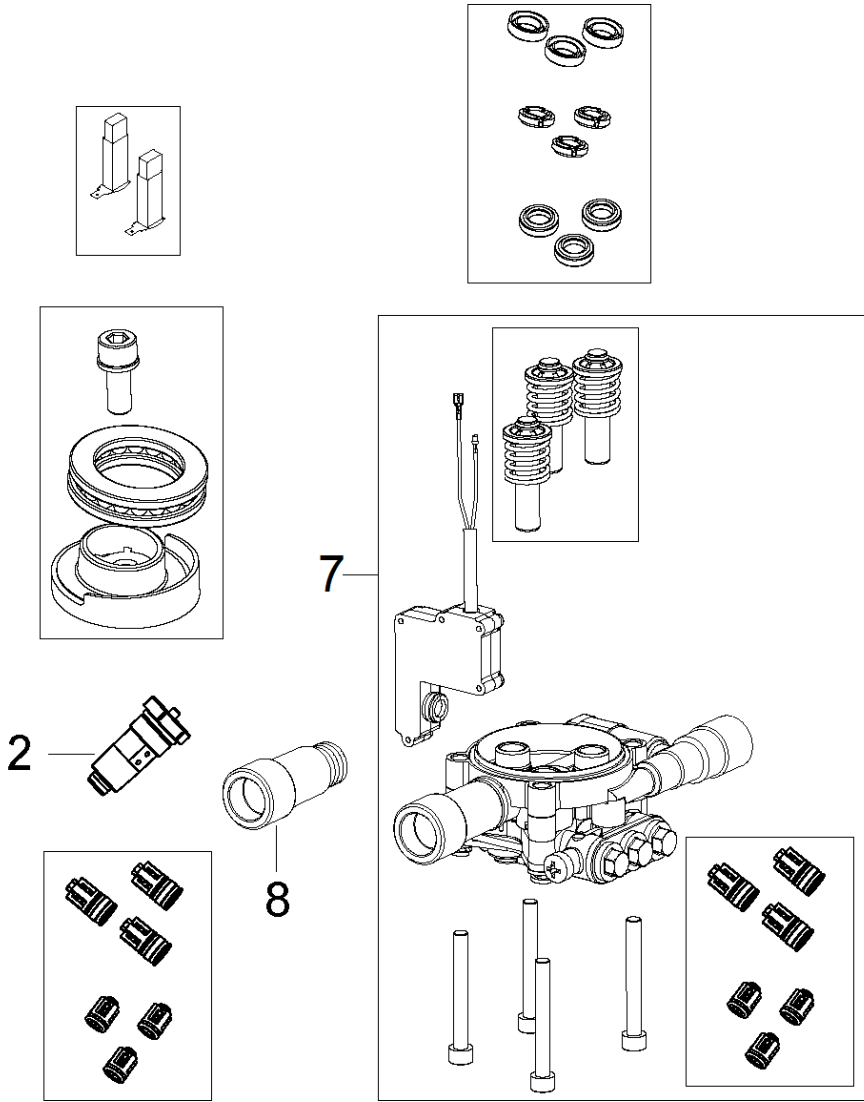

# SPARE PARTS LIST

## OVERVIEW

PW125, 967676401, 967676402, 967676403, 2017-10

Ref	Part No	Description	Remark	QTY KIT
4	592 61 77-01	SWITCH	SWITCH CPL.	1
5	597 85 86-01	WHEEL KIT		1
7	592 61 76-89	QUICK COUPLING	QUICK COUPLING MALE W. INTERNAL THREAD	1
8	592 61 76-98	STRAINER	STRAINER	1
11	592 61 76-28	GUN	G1 GUN DARK GREY	1
12	592 61 76-29	LANCE	G2 LANCE DARK GREY	1
13	592 61 76-07	NOZZLE	C&C POWERSPEED	1
14	592 61 76-84	NOZZLE	PR TORNADO DARK BLUE	1
15	592 61 76-06	NOZZLE	C&C FOAMSPRAYER WITH BOTTLE	1
16	592 61 76-40	HOSE	HOSE 7 M	1
10	596 02 49-01	CLEANER		1
17	592 61 76-03	O-RING	BAG WITH 10 O-RINGS 3001211	1
18	740 42 03-00	O-RING	O-RING 5.1X1.6 VITON SH 90	1

MOTOR PUMP

PW 125

2013.11.28

2017.03.21

PUMP

PW125, 967676401, 967676402, 967676403, 2017-10

Ref	Part No	Description	Remark	QTY KIT
2	592 61 76-94	SWITCH	START STOP SYSTEM BIG	1
7	596 67 74-01	PUMP KIT		1
8	592 61 77-15	INLET	WATER INLET PLASTIC	1